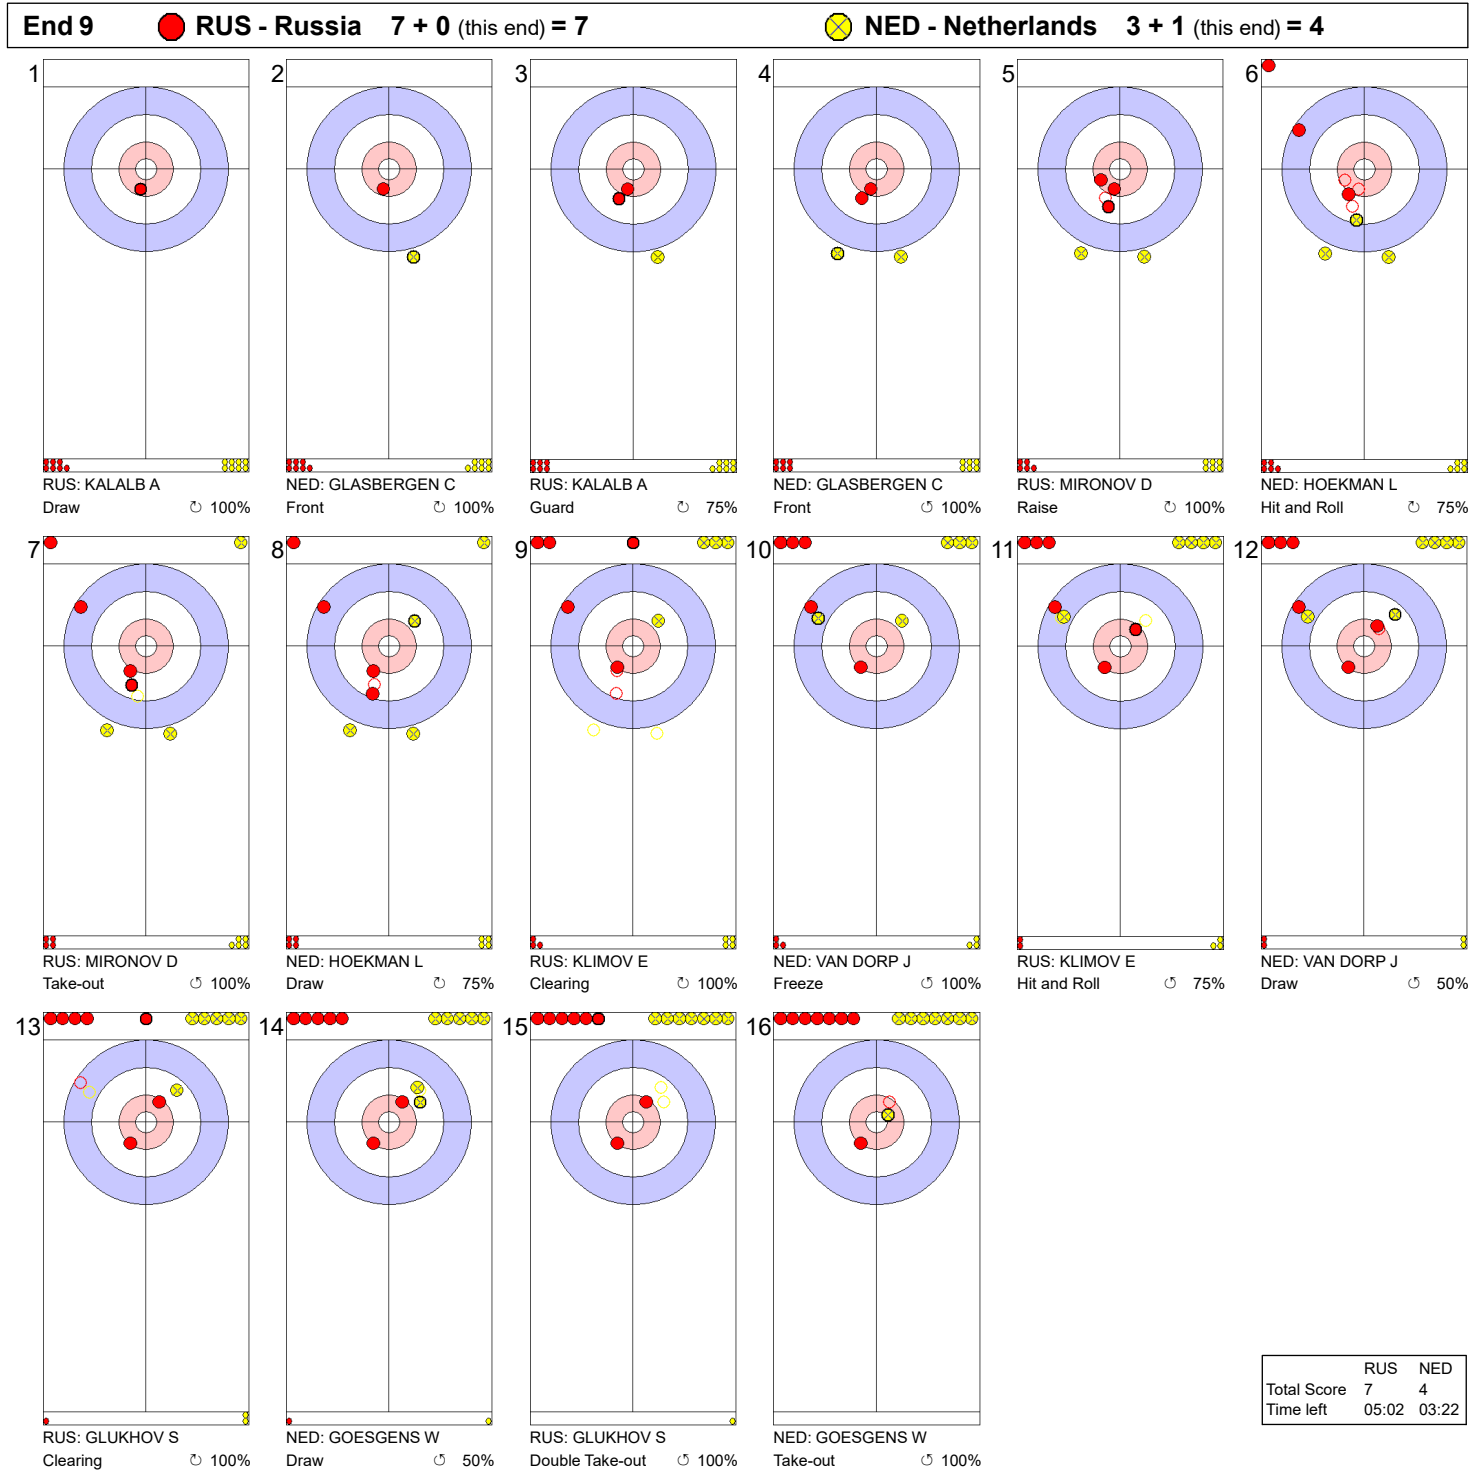

Game - Shot by Shot

Legend:
 ⌚ Clockwise ⌚ Counter-clockwise - Not considered

Game - Shot by Shot

Legend:
 Clockwise
  Counter-clockwise
 - Not considered

Game - Shot by Shot

Legend:
 ↻ Clockwise ↺ Counter-clockwise - Not considered

Game - Shot by Shot

Legend:
 Clockwise Counter-clockwise - Not considered

Game - Shot by Shot

Legend:
 ↻ Clockwise ↺ Counter-clockwise - Not considered

Game - Shot by Shot

Legend:
 ↻ Clockwise ↺ Counter-clockwise - Not considered

Game - Shot by Shot

Legend:
 ↻ Clockwise ↺ Counter-clockwise - Not considered

Game - Shot by Shot

Legend:
 ↻ Clockwise ↺ Counter-clockwise - Not considered

Game - Shot by Shot

Legend:
 ⤵ Clockwise ⤴ Counter-clockwise - Not considered