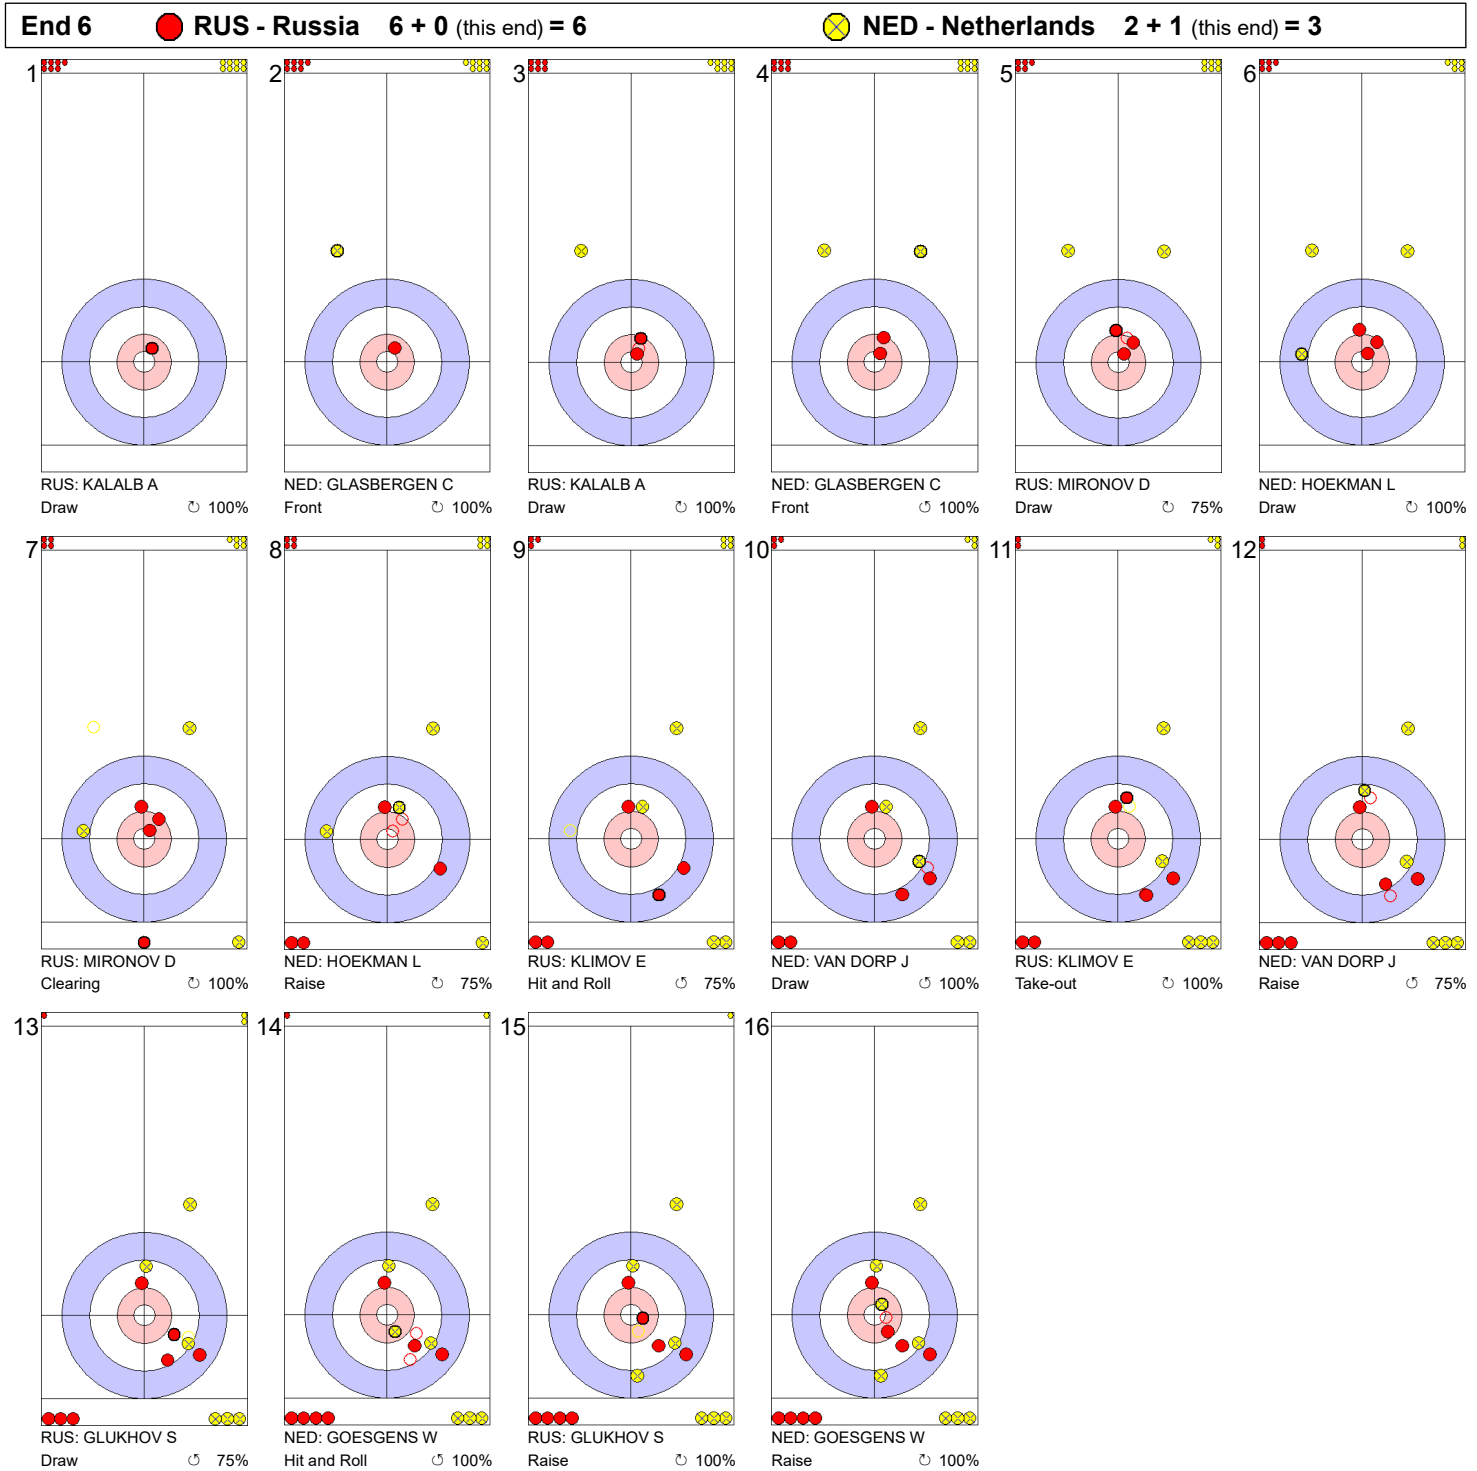

Game - Shot by Shot

Legend:
 ⌚ Clockwise ⌚ Counter-clockwise - Not considered

Game - Shot by Shot

Legend:
 Clockwise
  Counter-clockwise
 - Not considered

Game - Shot by Shot

Legend:
 ↻ Clockwise ↺ Counter-clockwise - Not considered

Game - Shot by Shot

Legend:
 Clockwise Counter-clockwise - Not considered

Game - Shot by Shot

Legend:
 ↻ Clockwise ↺ Counter-clockwise - Not considered

Game - Shot by Shot

Legend:
 ↻ Clockwise ↺ Counter-clockwise - Not considered

Game - Shot by Shot

Legend:
 ↻ Clockwise ↺ Counter-clockwise - Not considered

Game - Shot by Shot

Legend:
 ↻ Clockwise ↺ Counter-clockwise - Not considered

Game - Shot by Shot

Legend:
 ⤵ Clockwise ⤴ Counter-clockwise - Not considered