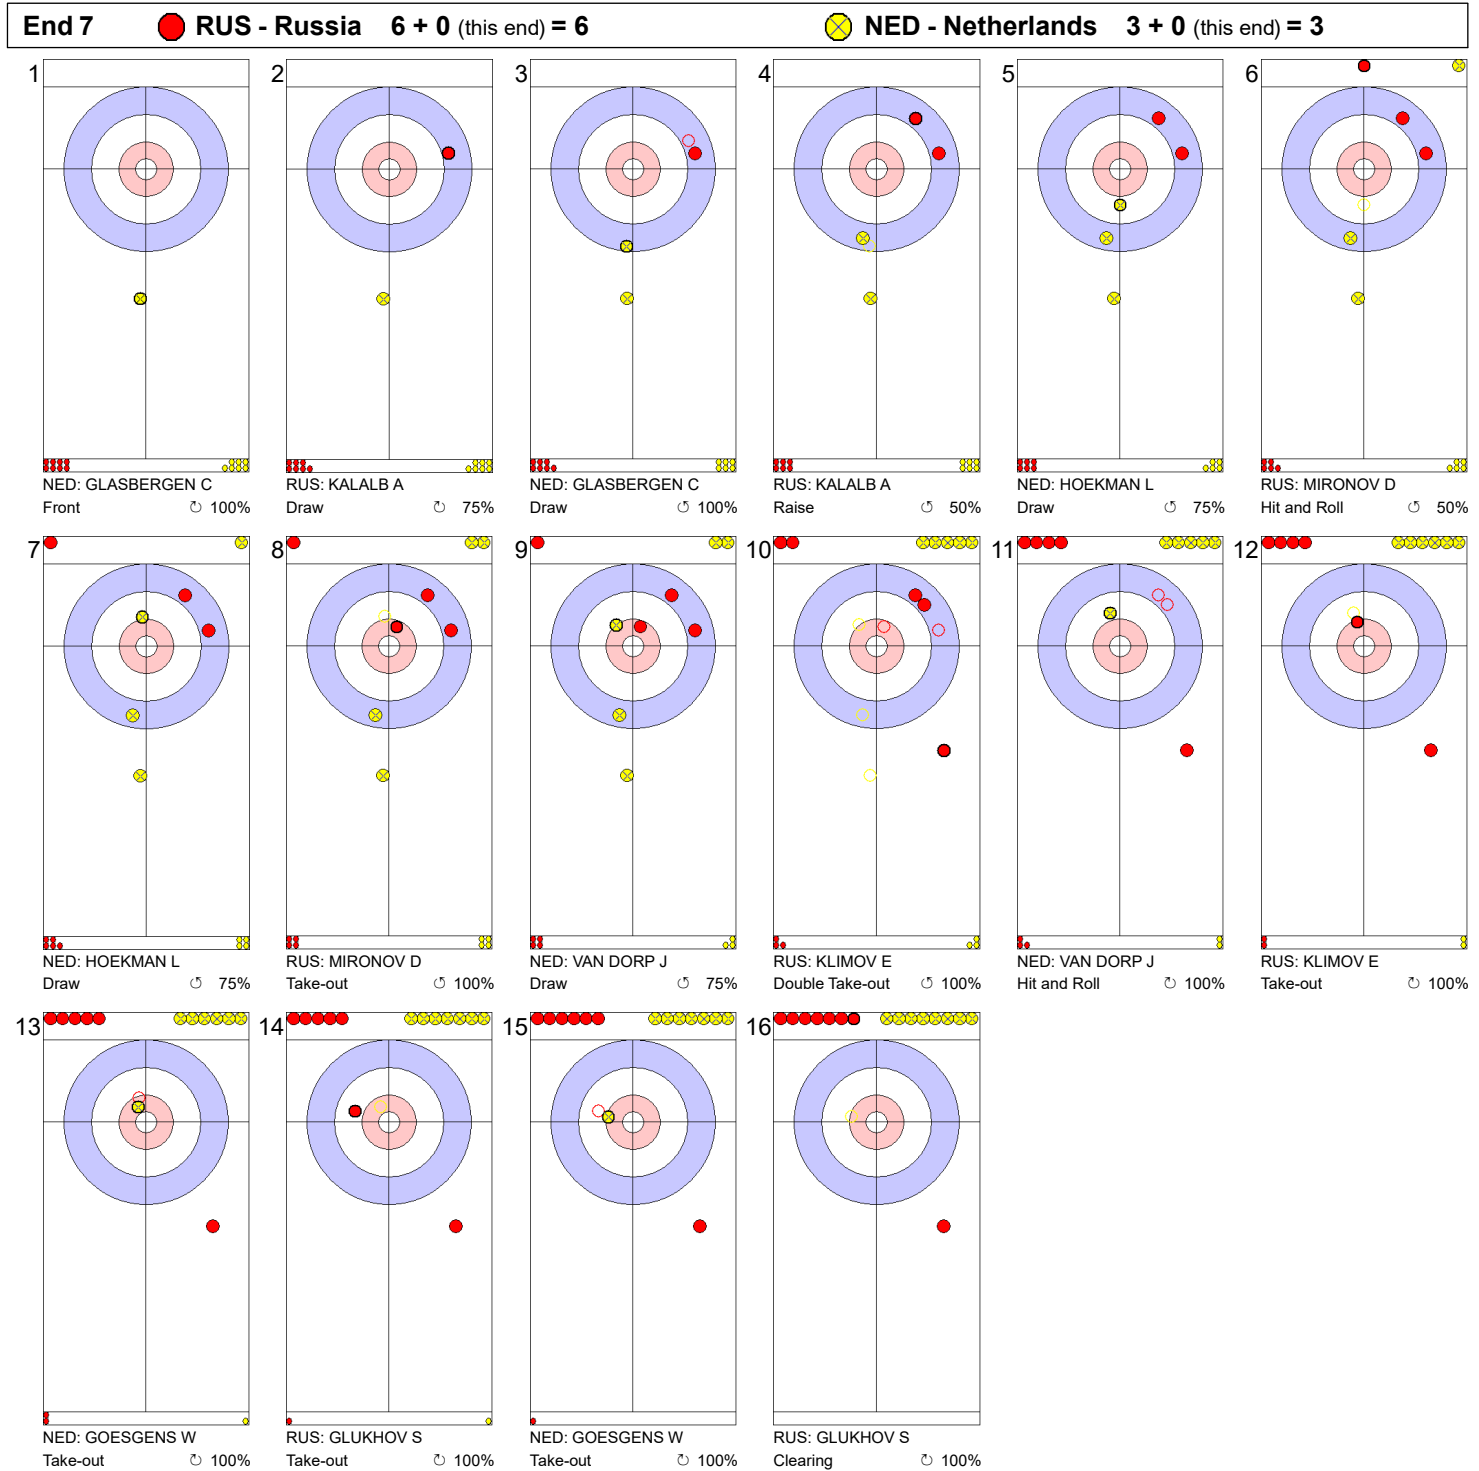

Game - Shot by Shot

Legend:
 ⌚ Clockwise ⌚ Counter-clockwise - Not considered

Game - Shot by Shot

Legend:
 Clockwise
  Counter-clockwise
 - Not considered

Game - Shot by Shot

Legend:
 ↻ Clockwise ↺ Counter-clockwise - Not considered

Game - Shot by Shot

Legend:
 Clockwise Counter-clockwise - Not considered

Game - Shot by Shot

Legend:
 ↻ Clockwise ↺ Counter-clockwise - Not considered

Game - Shot by Shot

Legend:
 ↻ Clockwise ↺ Counter-clockwise - Not considered

Game - Shot by Shot

Legend:
 ↻ Clockwise ↺ Counter-clockwise - Not considered

Game - Shot by Shot

Legend:
 ↻ Clockwise ↺ Counter-clockwise - Not considered

Game - Shot by Shot

Legend:
 ⤵ Clockwise ⤴ Counter-clockwise - Not considered