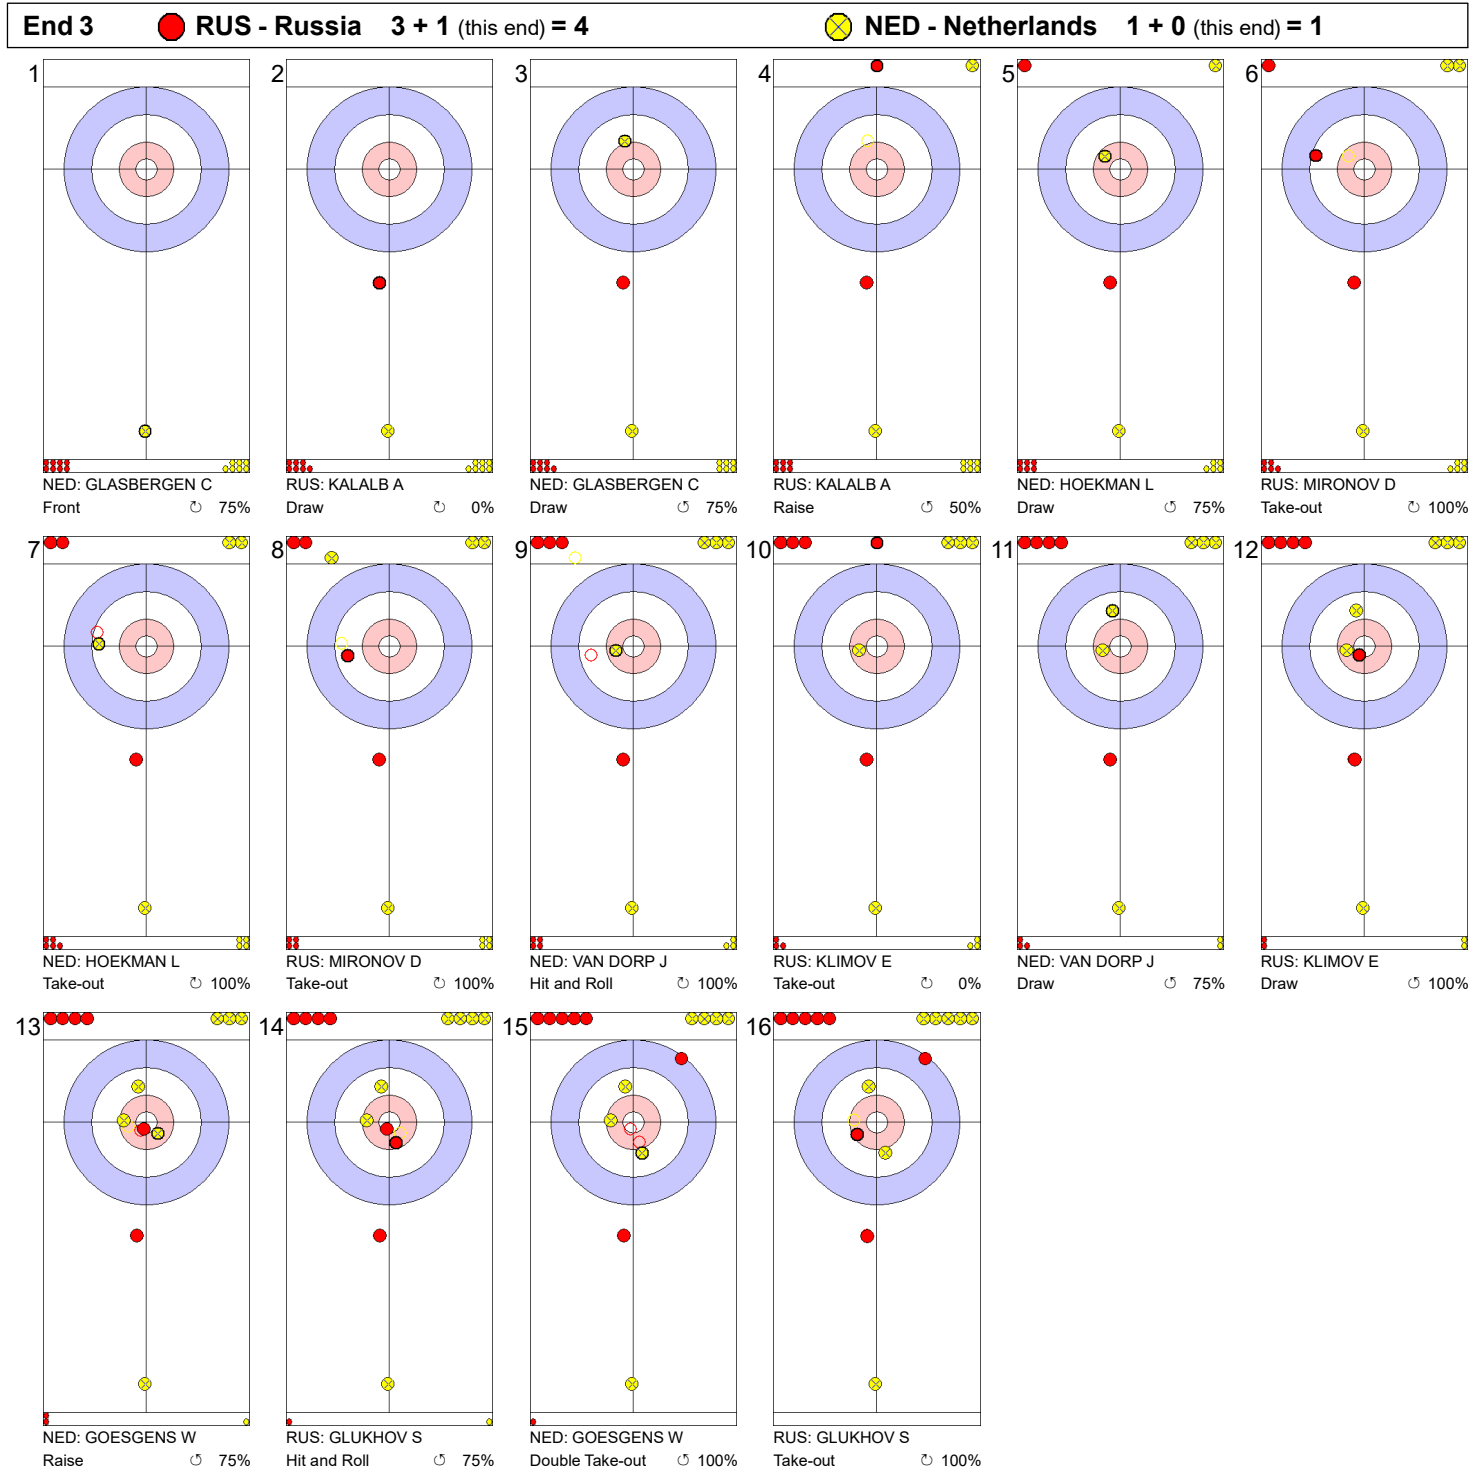

Game - Shot by Shot

Legend:
 ⌚ Clockwise ⌚ Counter-clockwise - Not considered

Game - Shot by Shot

Legend:
 Clockwise
  Counter-clockwise
 - Not considered

Game - Shot by Shot

Legend:
 ↻ Clockwise ↺ Counter-clockwise - Not considered

Game - Shot by Shot

Legend:
 Clockwise Counter-clockwise - Not considered

Game - Shot by Shot

Legend:
 ↻ Clockwise ↺ Counter-clockwise - Not considered

Game - Shot by Shot

Legend:
 ↻ Clockwise ↺ Counter-clockwise - Not considered

Game - Shot by Shot

Legend:
 ↻ Clockwise ↺ Counter-clockwise - Not considered

Game - Shot by Shot

Legend:
 ↻ Clockwise ↺ Counter-clockwise - Not considered

Game - Shot by Shot

Legend:
 ⤵ Clockwise ⤴ Counter-clockwise - Not considered