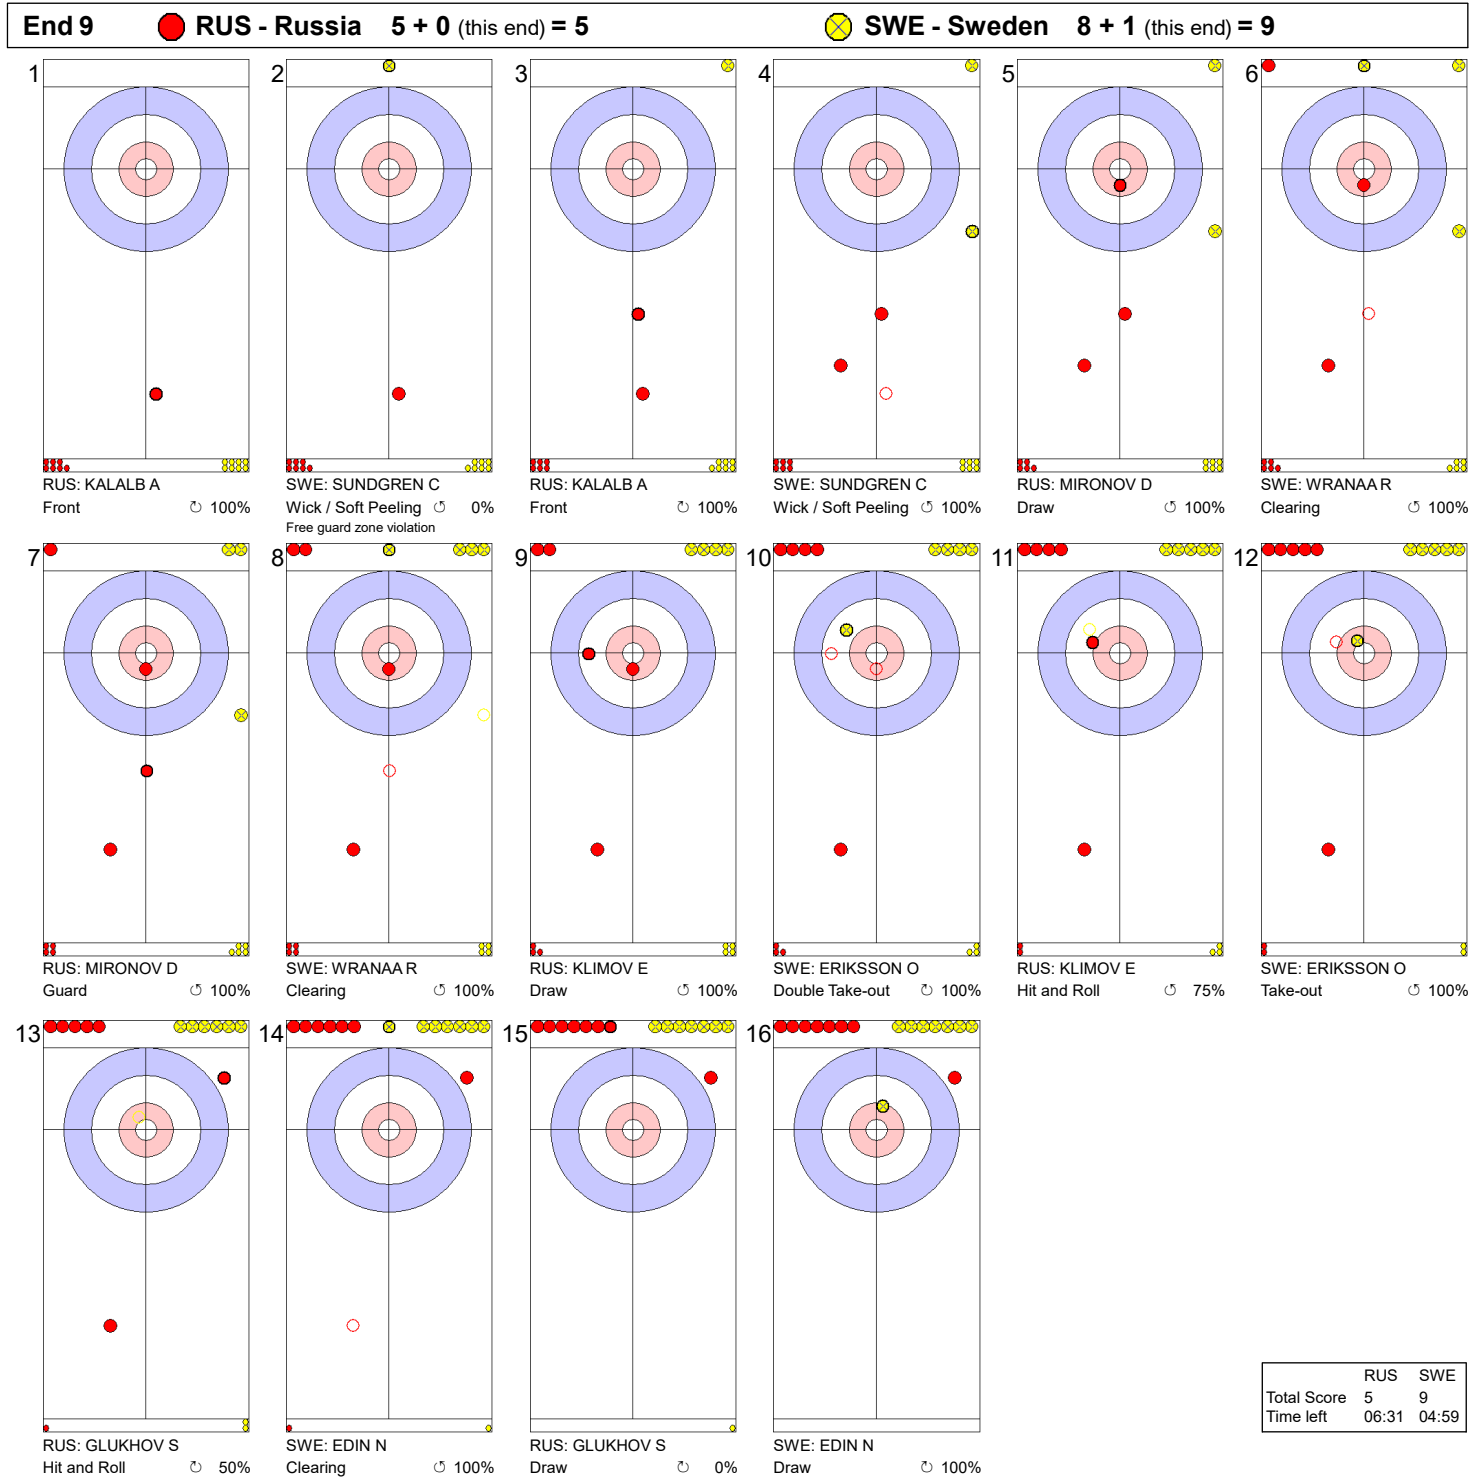

**Game - Shot by Shot**

**Legend:**  
 ↻ Clockwise      ↺ Counter-clockwise      - Not considered

**Game - Shot by Shot**

**Legend:**  
 Clockwise     
 Counter-clockwise     
 - Not considered

**Game - Shot by Shot**

**Legend:**  
 ⌚ Clockwise      ⌚ Counter-clockwise      - Not considered

**Game - Shot by Shot**

**Legend:**  
 ↻ Clockwise      ↺ Counter-clockwise      - Not considered

**Game - Shot by Shot**

**Legend:**  
 ↻ Clockwise      ↺ Counter-clockwise      - Not considered

**Game - Shot by Shot**

**Legend:**  
 ↻ Clockwise      ↺ Counter-clockwise      - Not considered

**Game - Shot by Shot**

**Legend:**  
 ↻ Clockwise      ↺ Counter-clockwise      - Not considered

**Game - Shot by Shot**

**Legend:**  
 Clockwise      Counter-clockwise      - Not considered

**Game - Shot by Shot**

**Legend:**  
 ⤴ Clockwise   ⤵ Counter-clockwise   - Not considered