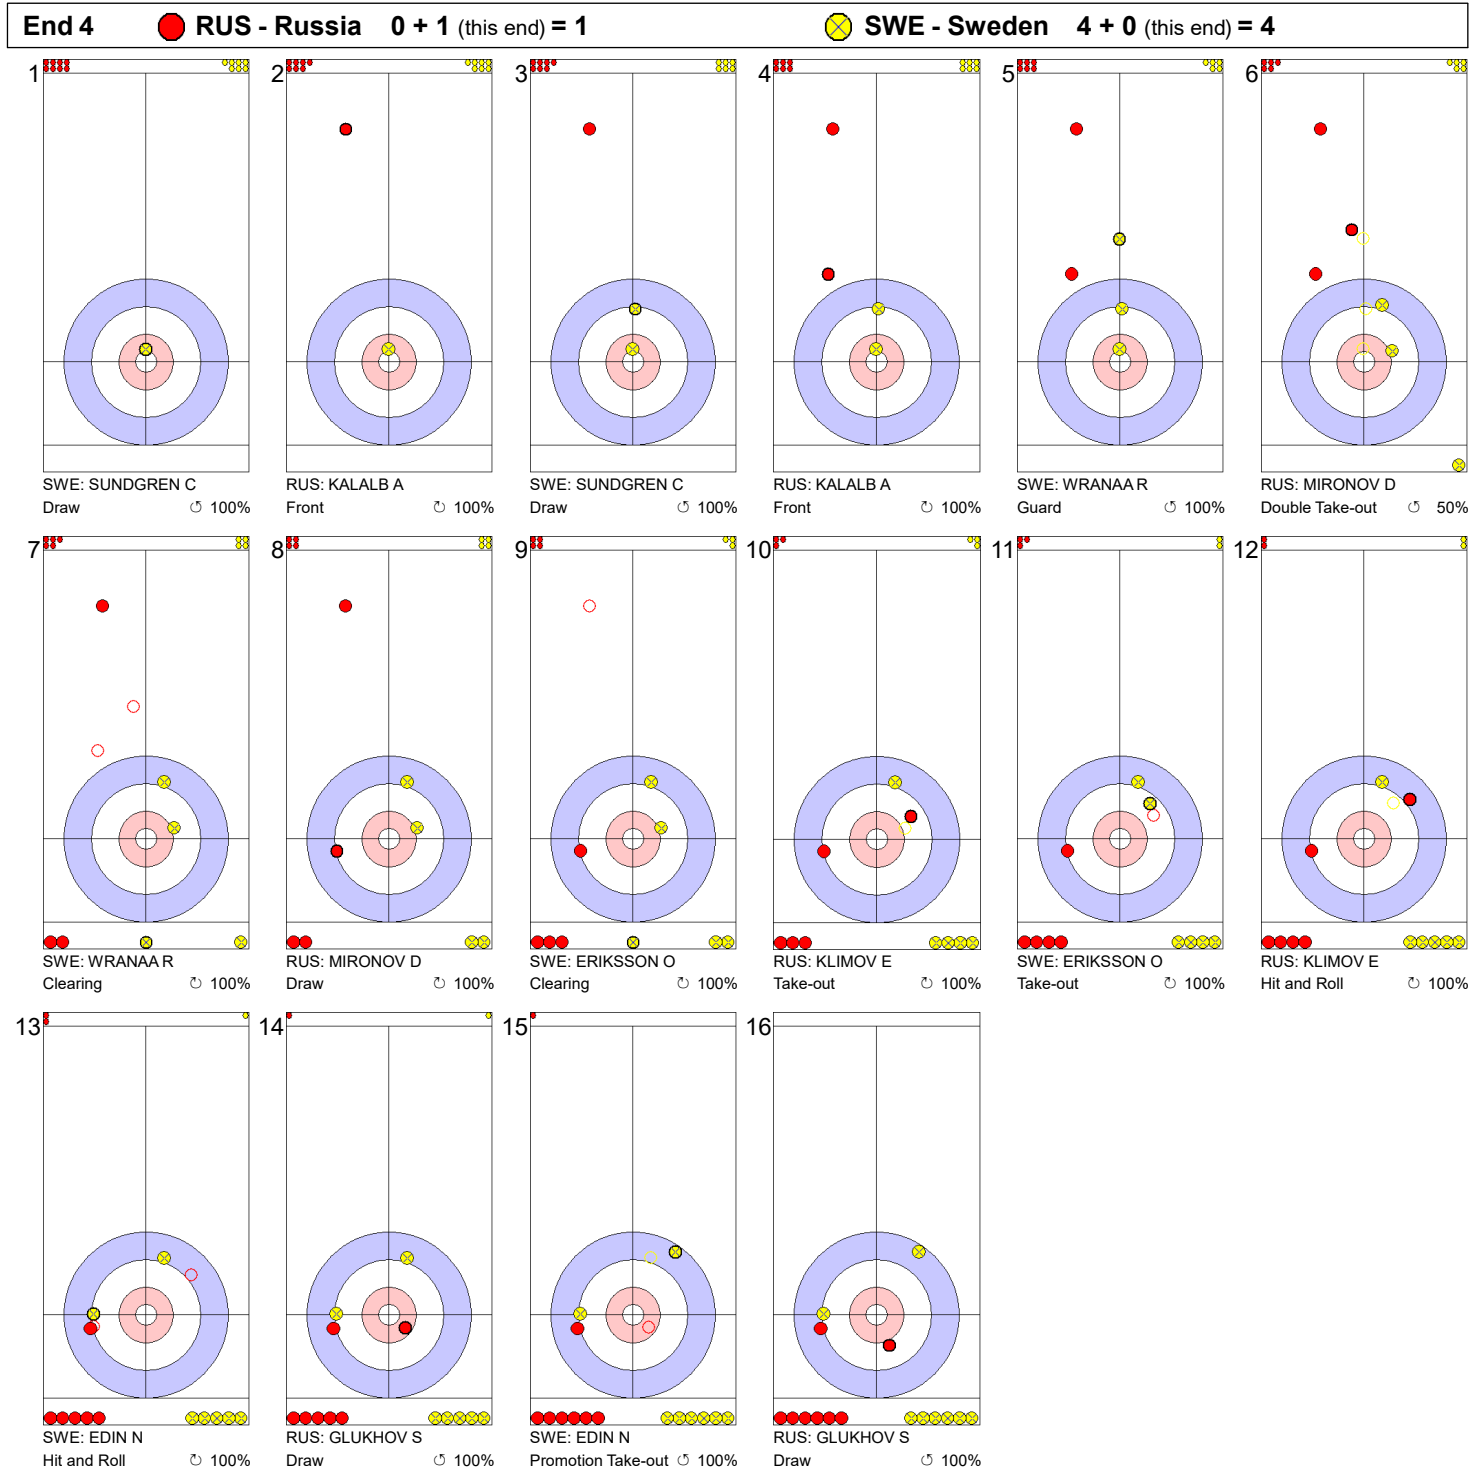

**Game - Shot by Shot**

**Legend:**  
 ↻ Clockwise      ↺ Counter-clockwise      - Not considered

**Game - Shot by Shot**

**Legend:**  
 Clockwise     
 Counter-clockwise     
 - Not considered

**Game - Shot by Shot**

**Legend:**  
 ⌚ Clockwise      ⌚ Counter-clockwise      - Not considered

**Game - Shot by Shot**

**Legend:**  
 ↻ Clockwise      ↺ Counter-clockwise      - Not considered

**Game - Shot by Shot**

**Legend:**  
 ↻ Clockwise      ↺ Counter-clockwise      - Not considered

**Game - Shot by Shot**

**Legend:**  
 ↻ Clockwise      ↺ Counter-clockwise      - Not considered

**Game - Shot by Shot**

**Legend:**  
 ↻ Clockwise      ↺ Counter-clockwise      - Not considered

**Game - Shot by Shot**

**Legend:**  
 Clockwise      Counter-clockwise      - Not considered

**Game - Shot by Shot**

**Legend:**  
 ⤴ Clockwise   ⤵ Counter-clockwise   - Not considered