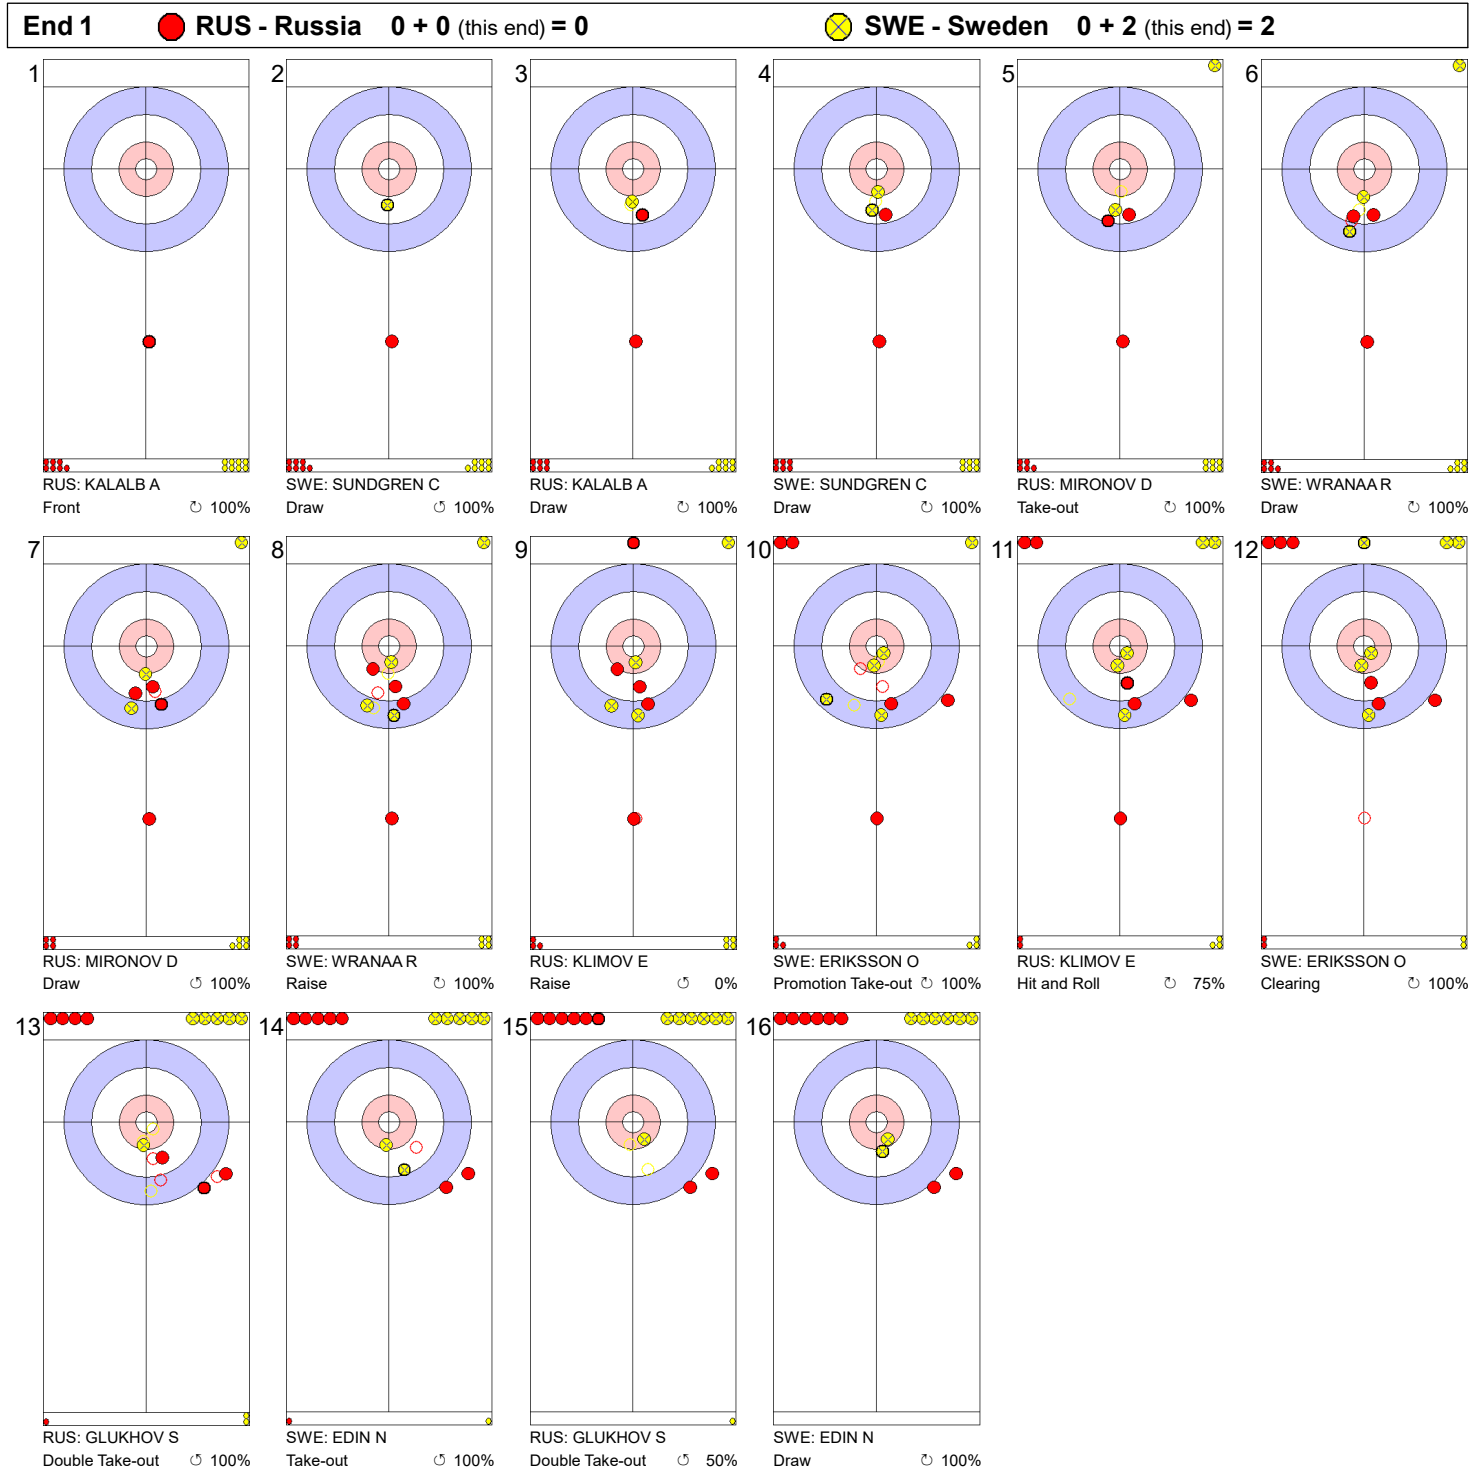

**Game - Shot by Shot**

**Legend:**  
 ↻ Clockwise      ↺ Counter-clockwise      - Not considered

**Game - Shot by Shot**

**Legend:**  
 Clockwise     
 Counter-clockwise     
 - Not considered

**Game - Shot by Shot**

**Legend:**  
 ⌚ Clockwise      ⌚ Counter-clockwise      - Not considered

**Game - Shot by Shot**

**Legend:**  
 ↻ Clockwise      ↺ Counter-clockwise      - Not considered

**Game - Shot by Shot**

**Legend:**  
 ↻ Clockwise      ↺ Counter-clockwise      - Not considered

**Game - Shot by Shot**

**Legend:**  
 ↻ Clockwise      ↺ Counter-clockwise      - Not considered

**Game - Shot by Shot**

**Legend:**  
 ↻ Clockwise      ↺ Counter-clockwise      - Not considered

**Game - Shot by Shot**

**Legend:**  
 Clockwise      Counter-clockwise      - Not considered

**Game - Shot by Shot**

**Legend:**  
 ⤴ Clockwise   ⤵ Counter-clockwise   - Not considered