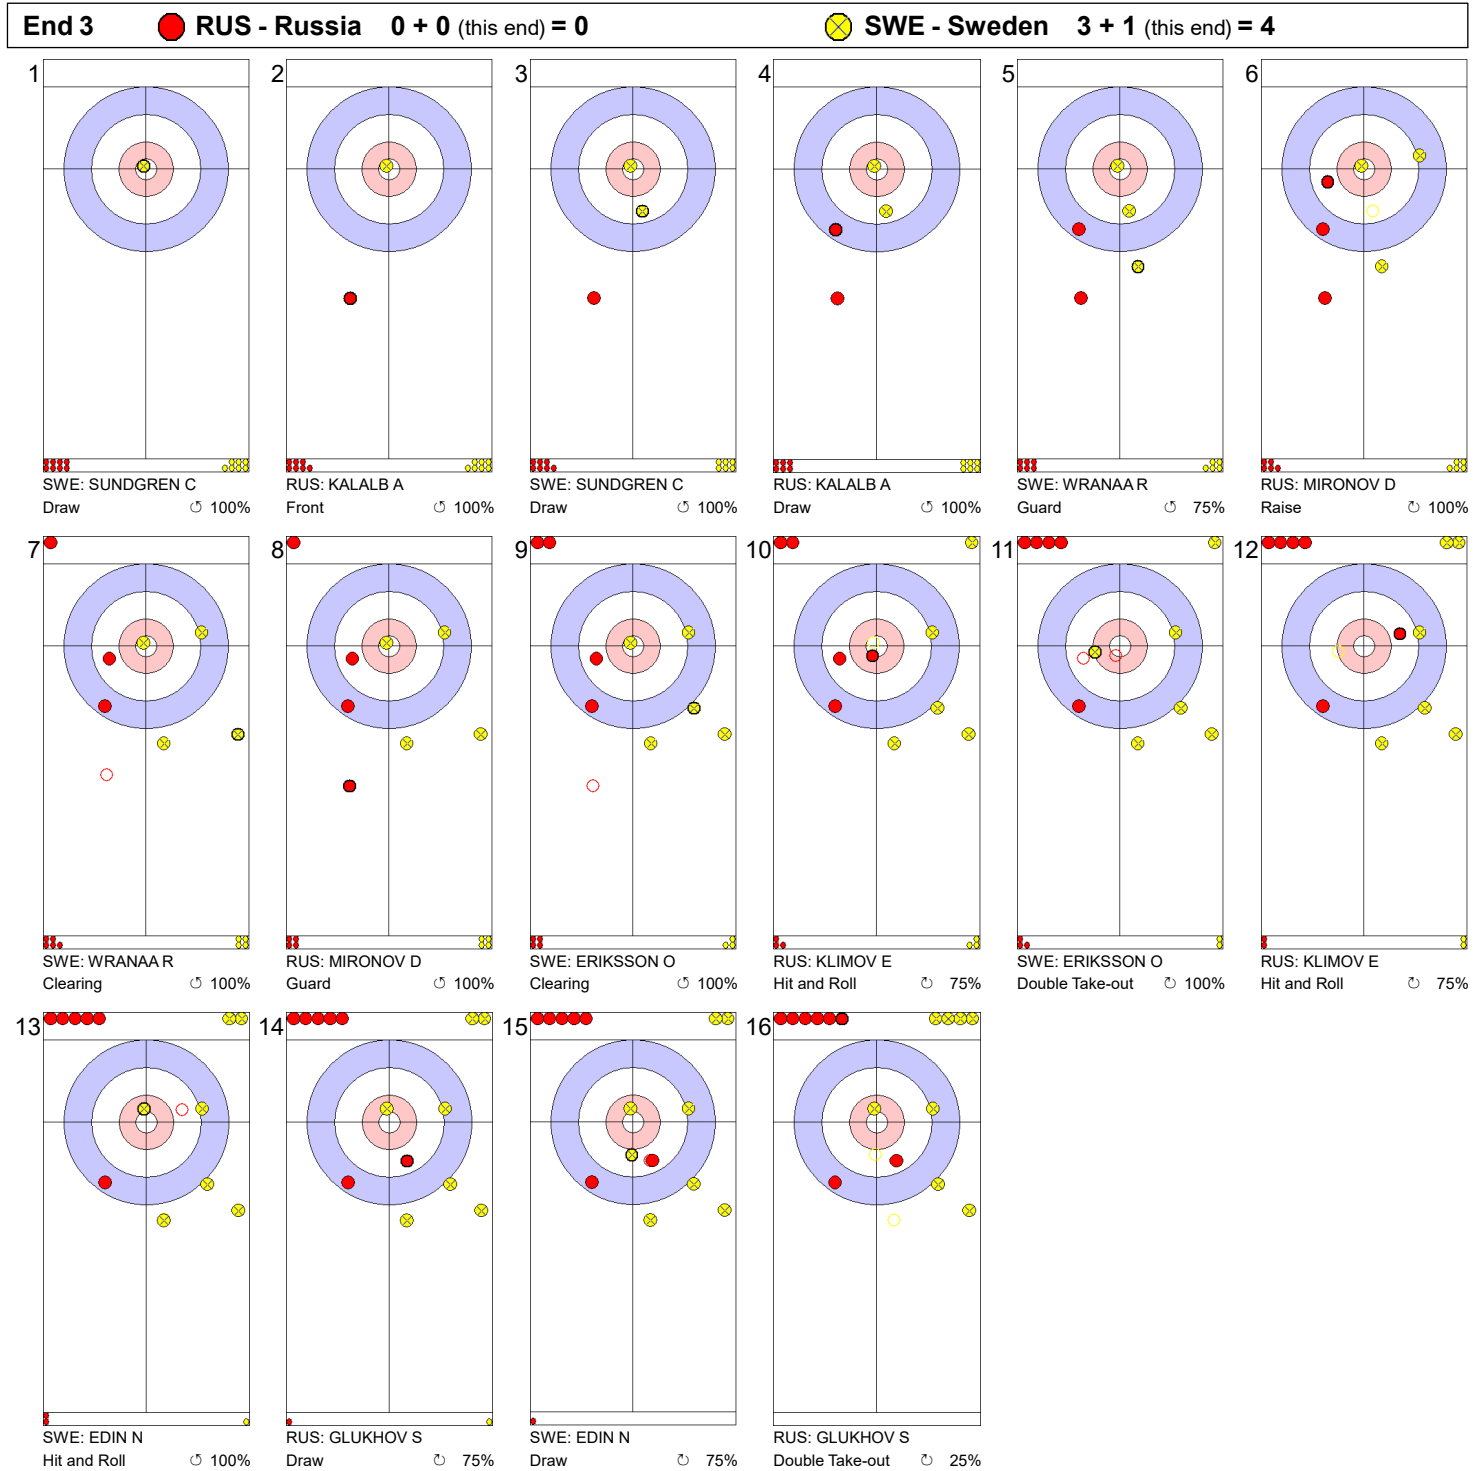

**Game - Shot by Shot**

**Legend:**  
 ↻ Clockwise      ↺ Counter-clockwise      - Not considered

**Game - Shot by Shot**

**Legend:**  
 Clockwise     
 Counter-clockwise     
 - Not considered

**Game - Shot by Shot**

**Legend:**  
 ⌚ Clockwise      ⌚ Counter-clockwise      - Not considered

**Game - Shot by Shot**

**Legend:**  
 ↻ Clockwise      ↺ Counter-clockwise      - Not considered

**Game - Shot by Shot**

**Legend:**  
 ↻ Clockwise      ↺ Counter-clockwise      - Not considered

**Game - Shot by Shot**

**Legend:**  
 ↻ Clockwise      ↺ Counter-clockwise      - Not considered

**Game - Shot by Shot**

**Legend:**  
 ↻ Clockwise      ↺ Counter-clockwise      - Not considered

**Game - Shot by Shot**

**Legend:**  
 Clockwise      Counter-clockwise      - Not considered

**Game - Shot by Shot**

**Legend:**  
 ⤴ Clockwise   ⤵ Counter-clockwise   - Not considered