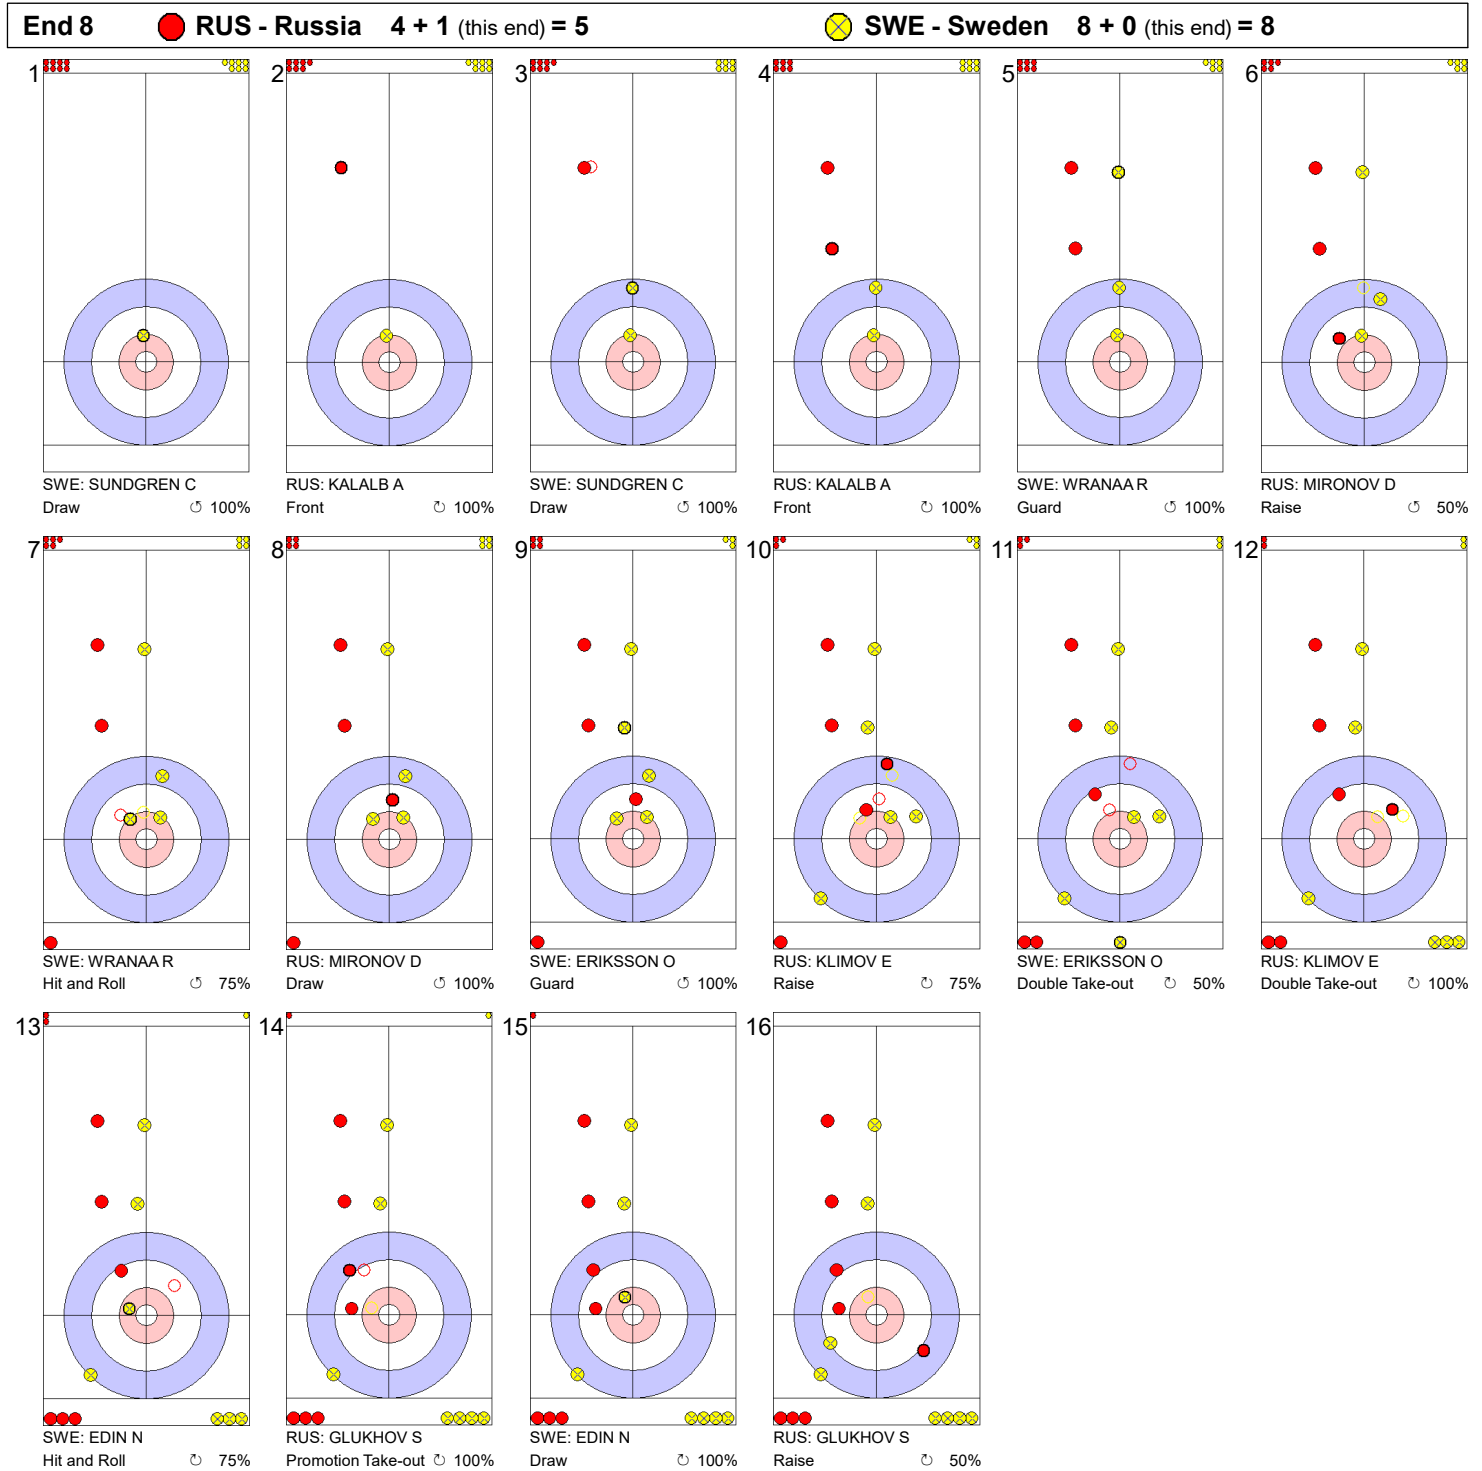

**Game - Shot by Shot**

**Legend:**  
 ↻ Clockwise      ↺ Counter-clockwise      - Not considered

**Game - Shot by Shot**

**Legend:**  
 Clockwise     
 Counter-clockwise     
 - Not considered

**Game - Shot by Shot**

**Legend:**  
 ⌚ Clockwise      ⌚ Counter-clockwise      - Not considered

**Game - Shot by Shot**

**Legend:**  
 ↻ Clockwise      ↺ Counter-clockwise      - Not considered

**Game - Shot by Shot**

**Legend:**  
 ↻ Clockwise      ↺ Counter-clockwise      - Not considered

**Game - Shot by Shot**

**Legend:**  
 ↻ Clockwise      ↺ Counter-clockwise      - Not considered

**Game - Shot by Shot**

**Legend:**  
 ↻ Clockwise      ↺ Counter-clockwise      - Not considered

**Game - Shot by Shot**

**Legend:**  
 Clockwise      Counter-clockwise      - Not considered

**Game - Shot by Shot**

**Legend:**  
 ⤴ Clockwise   ⤵ Counter-clockwise   - Not considered