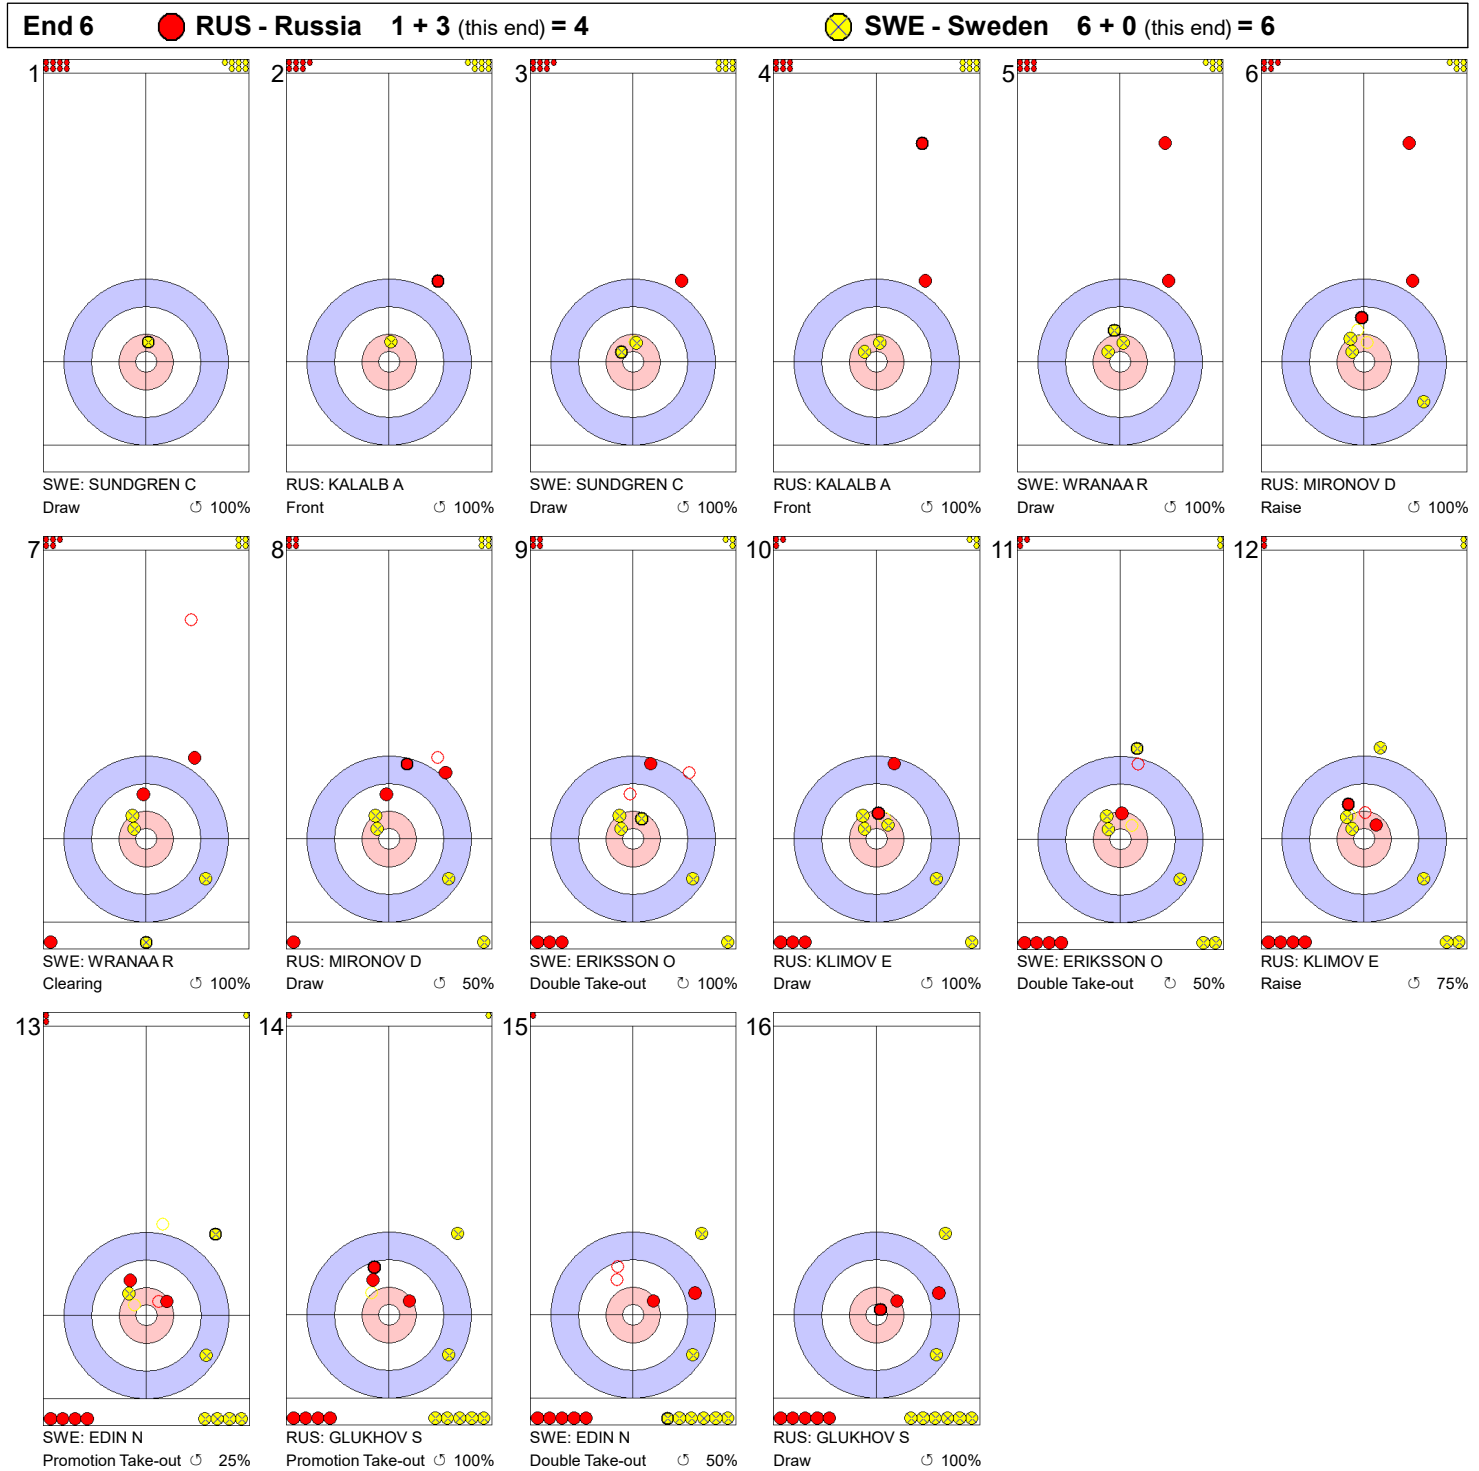

**Game - Shot by Shot**

**Legend:**  
 ↻ Clockwise      ↺ Counter-clockwise      - Not considered

**Game - Shot by Shot**

**Legend:**  
 Clockwise     
 Counter-clockwise     
 - Not considered

**Game - Shot by Shot**

**Legend:**  
 ⌚ Clockwise      ⌚ Counter-clockwise      - Not considered

**Game - Shot by Shot**

**Legend:**  
 ↻ Clockwise      ↺ Counter-clockwise      - Not considered

**Game - Shot by Shot**

**Legend:**  
 ↻ Clockwise      ↺ Counter-clockwise      - Not considered

**Game - Shot by Shot**

**Legend:**  
 ↻ Clockwise      ↺ Counter-clockwise      - Not considered

**Game - Shot by Shot**

**Legend:**  
 ↻ Clockwise      ↺ Counter-clockwise      - Not considered

**Game - Shot by Shot**

**Legend:**  
 Clockwise      Counter-clockwise      - Not considered

**Game - Shot by Shot**

**Legend:**  
 ⤴ Clockwise   ⤵ Counter-clockwise   - Not considered