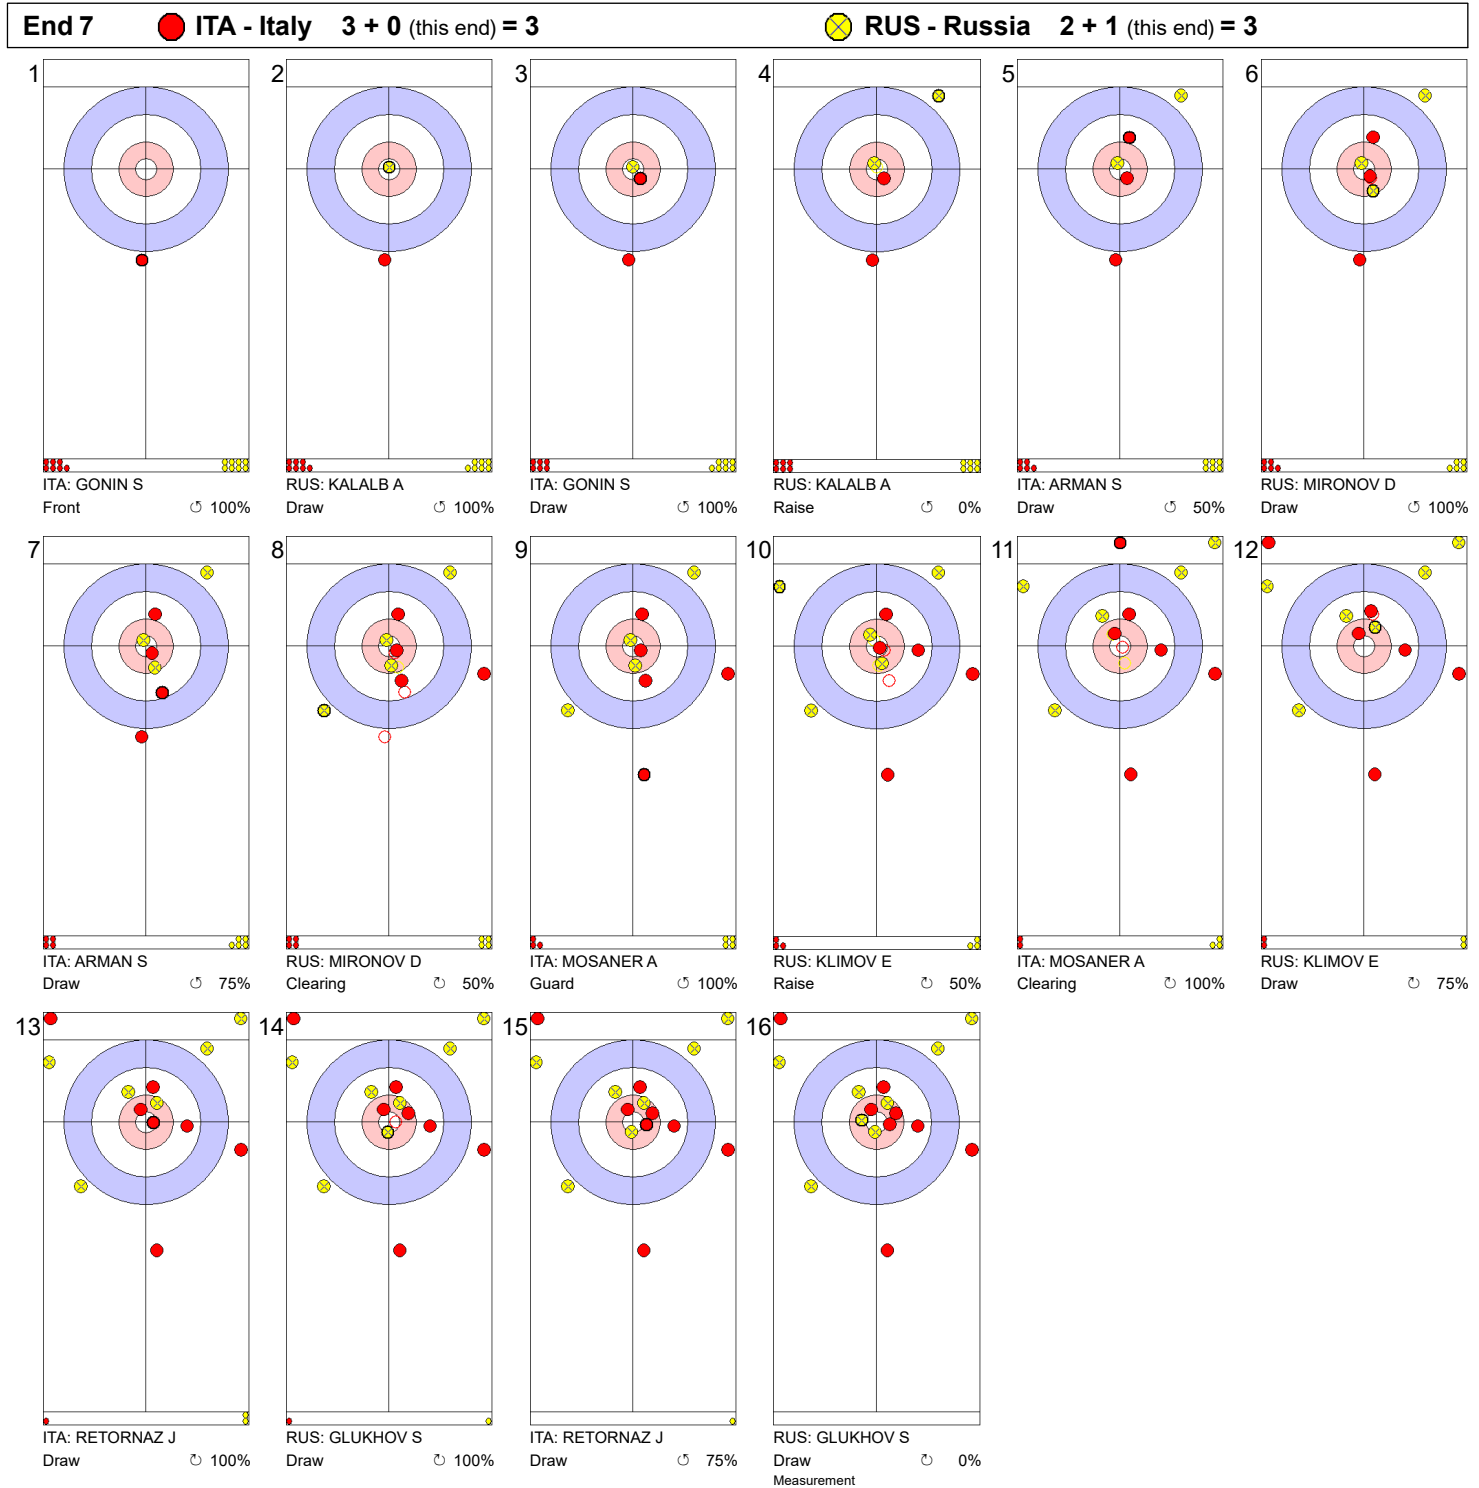

**Game - Shot by Shot**

**Legend:**  
 ⌚ Clockwise      ⌚ Counter-clockwise      - Not considered

**Game - Shot by Shot**

**Legend:**  
 Clockwise      Counter-clockwise      - Not considered

**Game - Shot by Shot**

**Legend:**  
 ↻ Clockwise      ↺ Counter-clockwise      - Not considered

**Game - Shot by Shot**

**Legend:**  
↻ Clockwise      ↺ Counter-clockwise      - Not considered

**Game - Shot by Shot**

**Legend:**  
 ↻ Clockwise      ↺ Counter-clockwise      - Not considered

**Game - Shot by Shot**

**Legend:**  
 ↻ Clockwise      ↺ Counter-clockwise      - Not considered

**Game - Shot by Shot**

**Legend:**  
 ↻ Clockwise      ↺ Counter-clockwise      - Not considered

**Game - Shot by Shot**

**Legend:**  
 ↻ Clockwise      ↺ Counter-clockwise      - Not considered

**Game - Shot by Shot**

**Legend:**  
 ↻ Clockwise      ↺ Counter-clockwise      - Not considered

**Game - Shot by Shot**

**Legend:**  
 Clockwise      Counter-clockwise      - Not considered