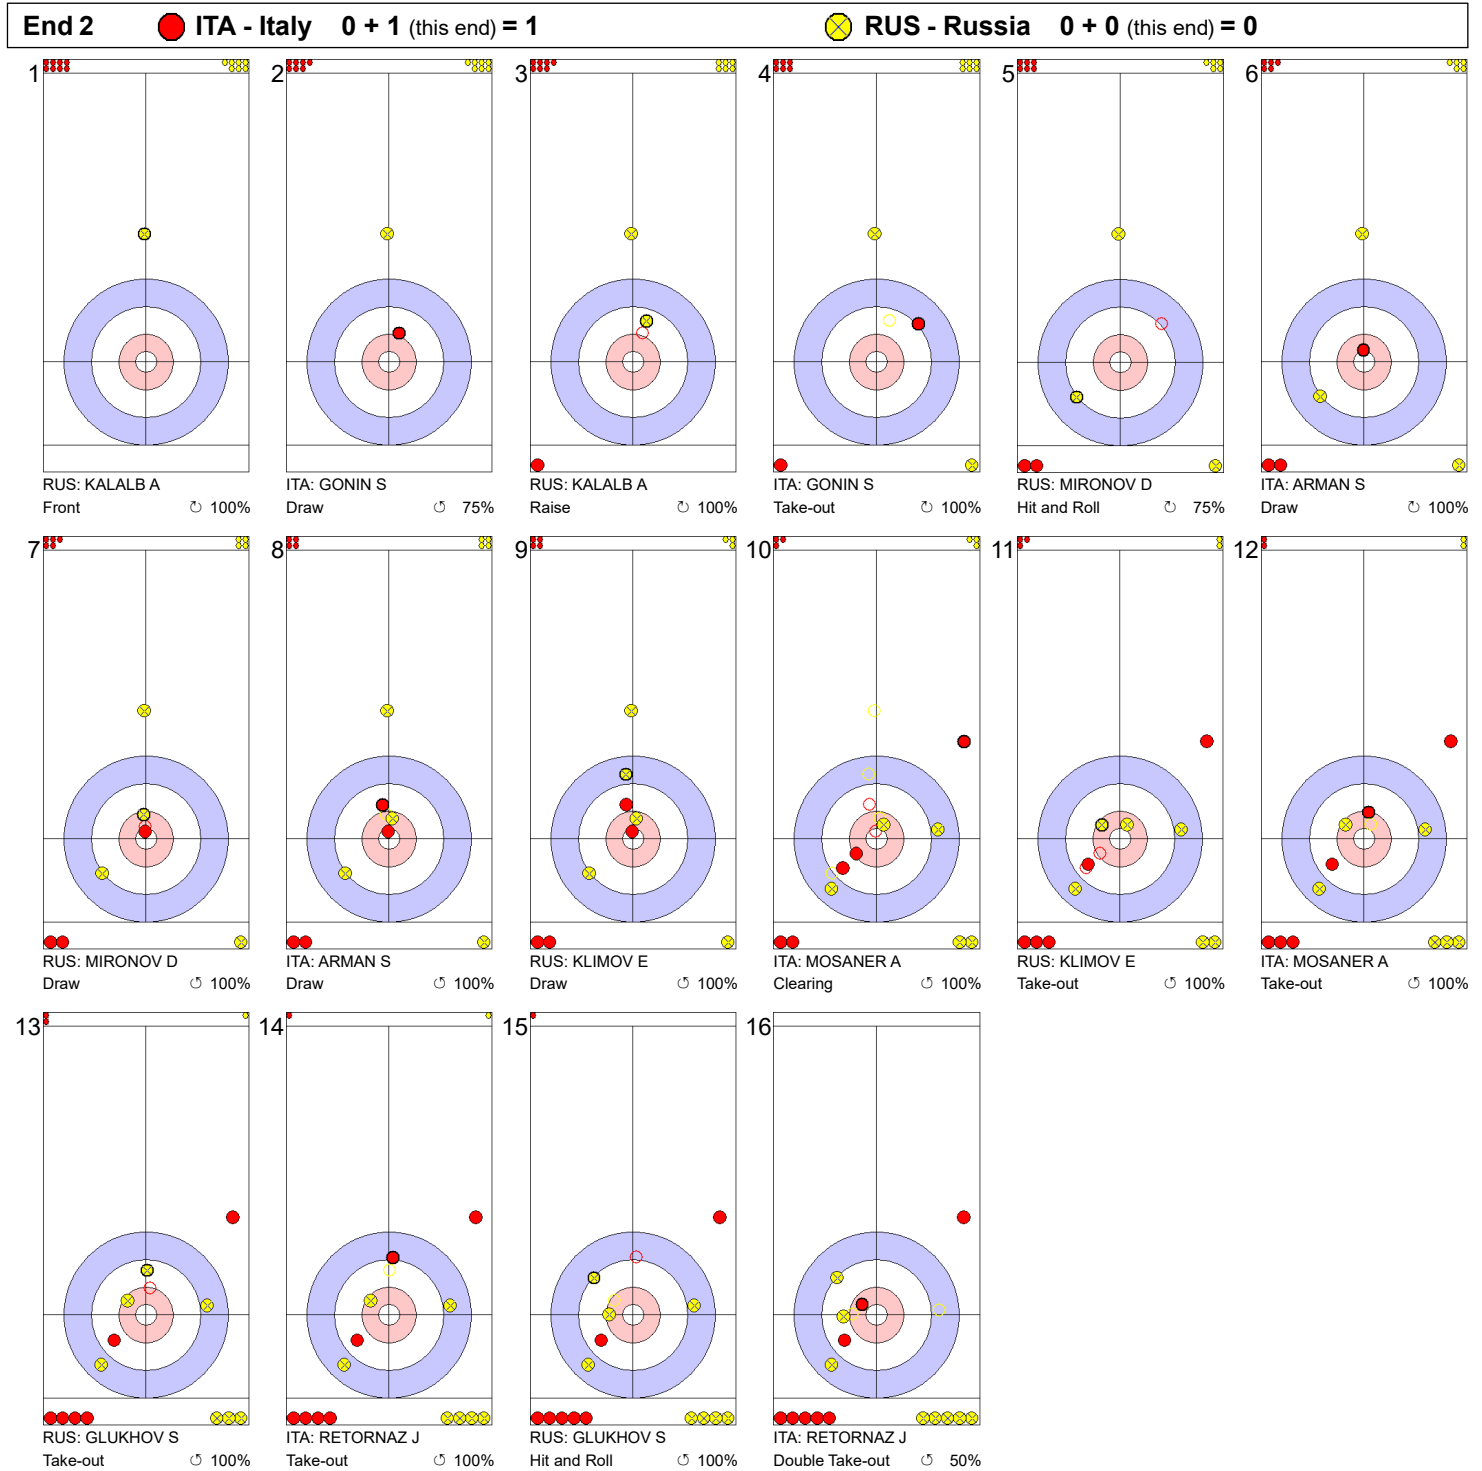

**Game - Shot by Shot**

**Legend:**  
 ⌚ Clockwise      ⌚ Counter-clockwise      - Not considered

**Game - Shot by Shot**

**Legend:**  
 Clockwise      Counter-clockwise      - Not considered

**Game - Shot by Shot**

**Legend:**  
 ↻ Clockwise      ↺ Counter-clockwise      - Not considered

**Game - Shot by Shot**

**Legend:**  
↻ Clockwise      ↺ Counter-clockwise      - Not considered

**Game - Shot by Shot**

**Legend:**  
 ↻ Clockwise      ↺ Counter-clockwise      - Not considered

**Game - Shot by Shot**

**Legend:**  
 ↻ Clockwise      ↺ Counter-clockwise      - Not considered

**Game - Shot by Shot**

**Legend:**  
 ↻ Clockwise      ↺ Counter-clockwise      - Not considered

**Game - Shot by Shot**

**Legend:**  
 ↻ Clockwise      ↺ Counter-clockwise      - Not considered

**Game - Shot by Shot**

**Legend:**  
 ↻ Clockwise      ↺ Counter-clockwise      - Not considered

**Game - Shot by Shot**

**Legend:**  
 Clockwise      Counter-clockwise      - Not considered