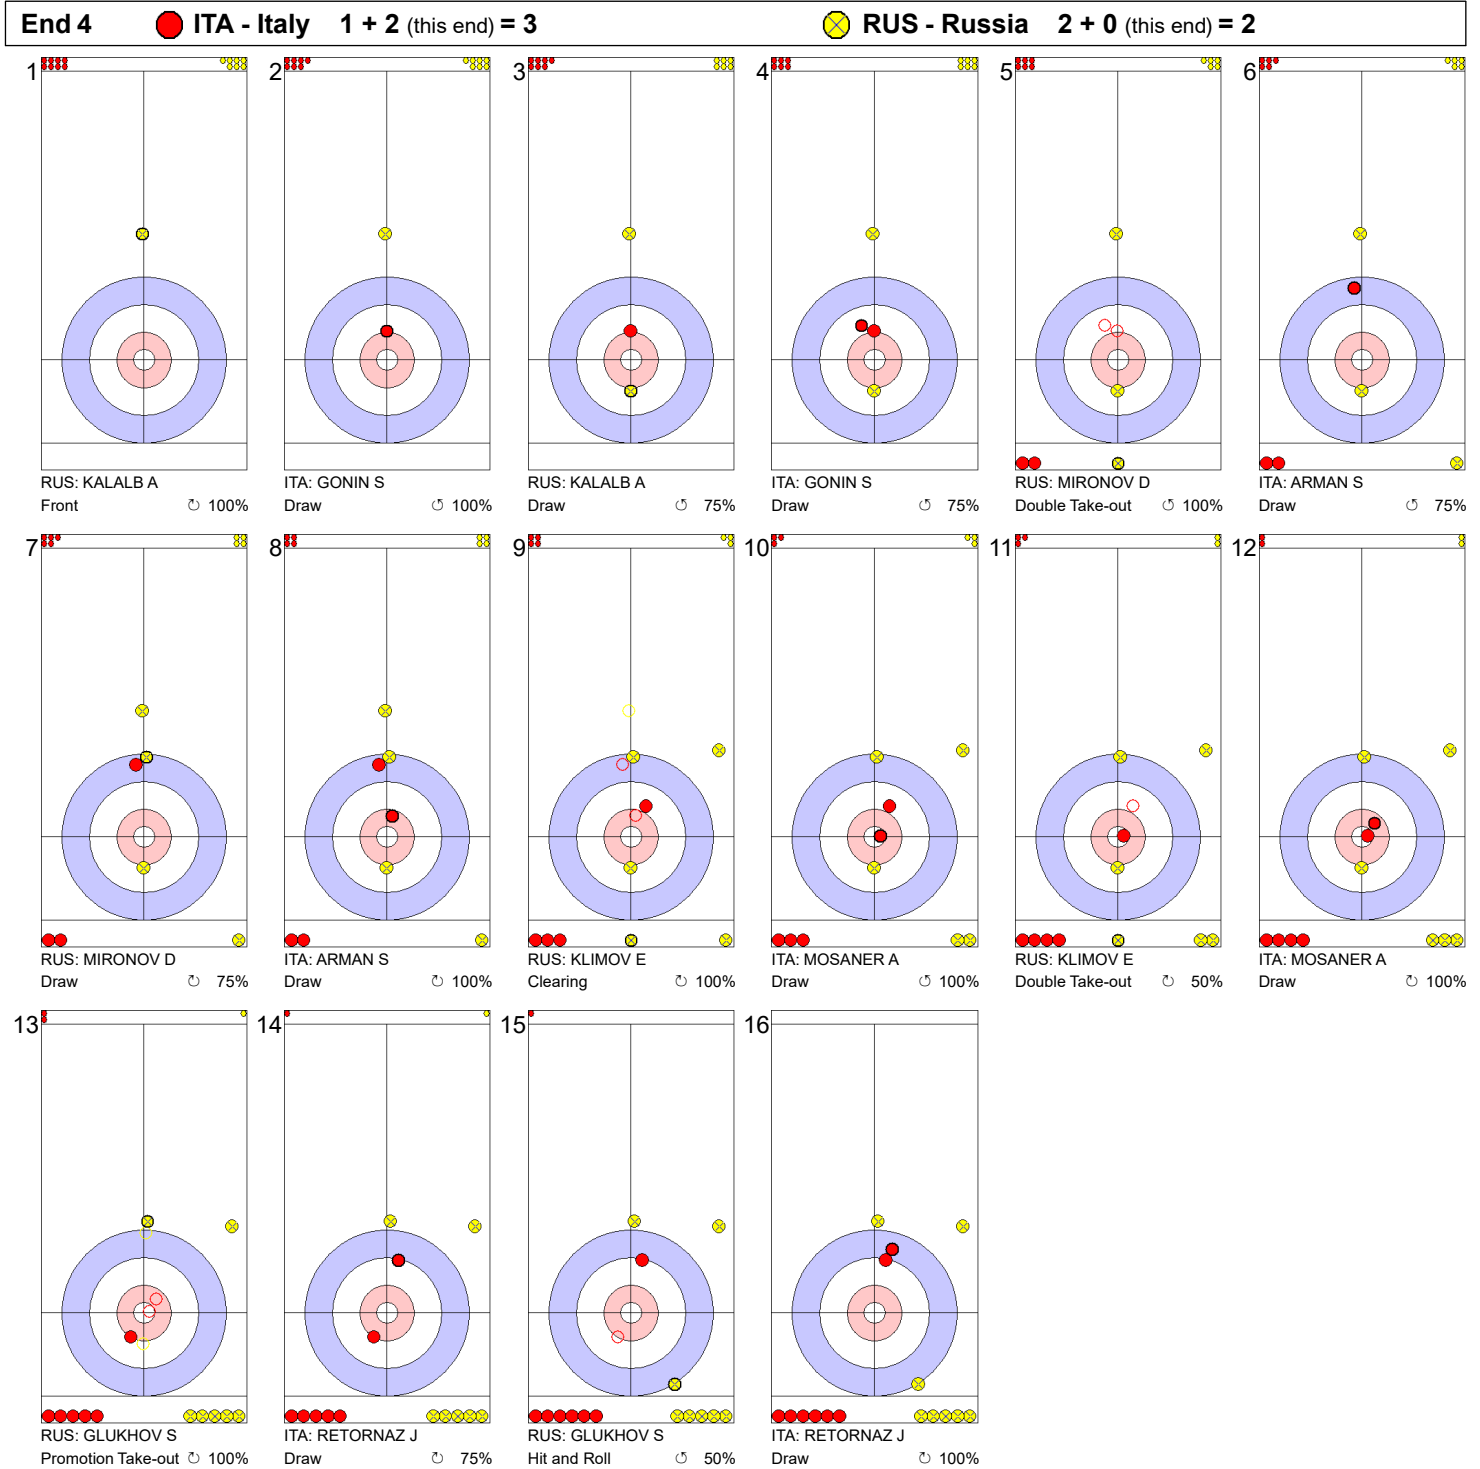

**Game - Shot by Shot**

**Legend:**  
 ⌚ Clockwise      ⌚ Counter-clockwise      - Not considered

**Game - Shot by Shot**

**Legend:**  
 Clockwise      Counter-clockwise      - Not considered

**Game - Shot by Shot**

**Legend:**  
 ↻ Clockwise      ↺ Counter-clockwise      - Not considered

**Game - Shot by Shot**

**Legend:**  
↻ Clockwise      ↺ Counter-clockwise      - Not considered

**Game - Shot by Shot**

**Legend:**  
 ↻ Clockwise      ↺ Counter-clockwise      - Not considered

**Game - Shot by Shot**

**Legend:**  
 ↻ Clockwise      ↺ Counter-clockwise      - Not considered

**Game - Shot by Shot**

**Legend:**  
 ↻ Clockwise      ↺ Counter-clockwise      - Not considered

**Game - Shot by Shot**

**Legend:**  
 ↻ Clockwise      ↺ Counter-clockwise      - Not considered

**Game - Shot by Shot**

**Legend:**  
 ↻ Clockwise      ↺ Counter-clockwise      - Not considered

**Game - Shot by Shot**

**Legend:**  
 Clockwise      Counter-clockwise      - Not considered