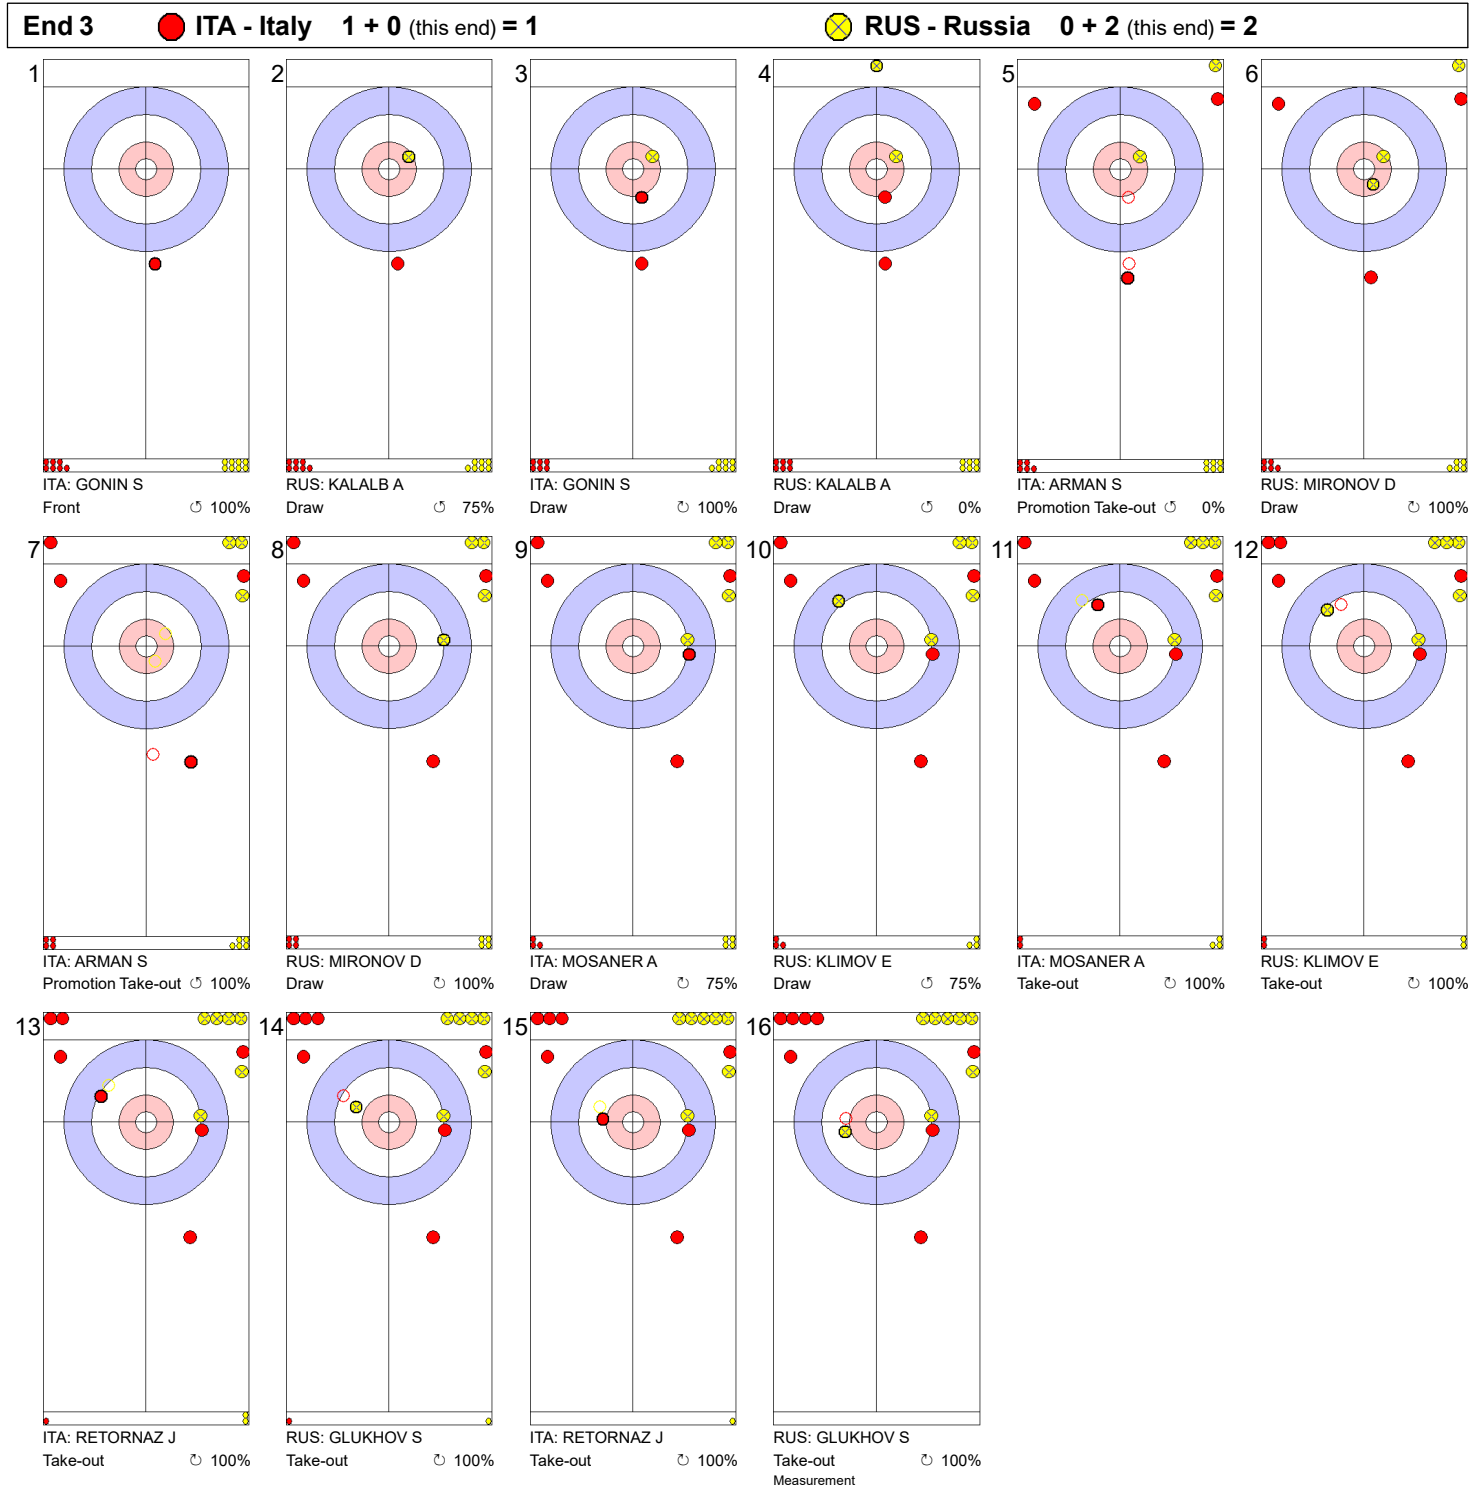

**Game - Shot by Shot**

**Legend:**  
 ⌚ Clockwise      ⌚ Counter-clockwise      - Not considered

**Game - Shot by Shot**

**Legend:**  
 Clockwise      Counter-clockwise      - Not considered

**Game - Shot by Shot**

**Legend:**  
 ↻ Clockwise      ↺ Counter-clockwise      - Not considered

**Game - Shot by Shot**

**Legend:**  
↻ Clockwise      ↺ Counter-clockwise      - Not considered

**Game - Shot by Shot**

**Legend:**  
 ↻ Clockwise      ↺ Counter-clockwise      - Not considered

**Game - Shot by Shot**

**Legend:**  
 ↻ Clockwise      ↺ Counter-clockwise      - Not considered

**Game - Shot by Shot**

**Legend:**  
 ↻ Clockwise      ↺ Counter-clockwise      - Not considered

**Game - Shot by Shot**

**Legend:**  
 ↻ Clockwise      ↺ Counter-clockwise      - Not considered

**Game - Shot by Shot**

**Legend:**  
 ↻ Clockwise      ↺ Counter-clockwise      - Not considered

**Game - Shot by Shot**

**Legend:**  
 Clockwise      Counter-clockwise      - Not considered