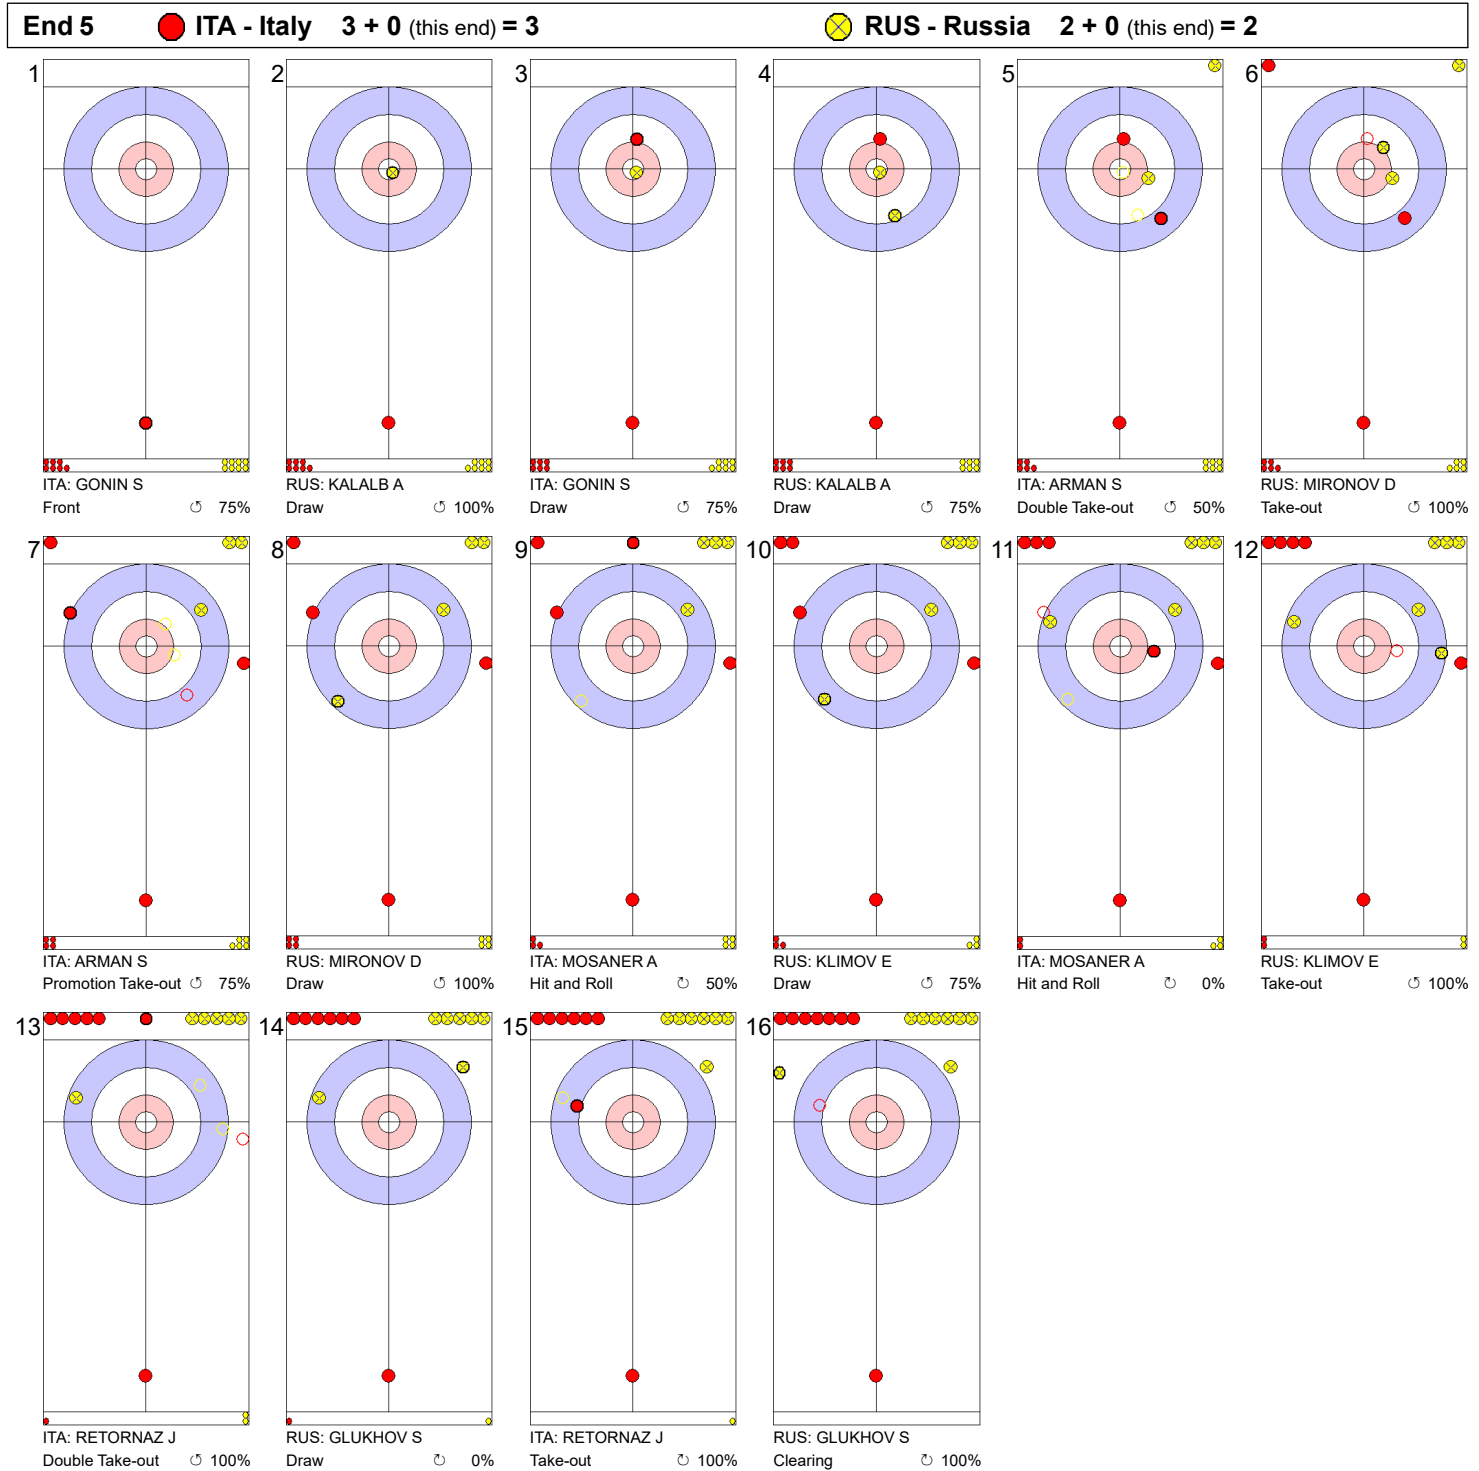

**Game - Shot by Shot**

**Legend:**  
 ⌚ Clockwise      ⌚ Counter-clockwise      - Not considered

**Game - Shot by Shot**

**Legend:**  
 Clockwise      Counter-clockwise      - Not considered

**Game - Shot by Shot**

**Legend:**  
 ↻ Clockwise      ↺ Counter-clockwise      - Not considered

**Game - Shot by Shot**

**Legend:**  
↻ Clockwise      ↺ Counter-clockwise      - Not considered

**Game - Shot by Shot**

**Legend:**  
 ↻ Clockwise      ↺ Counter-clockwise      - Not considered

**Game - Shot by Shot**

**Legend:**  
 ↻ Clockwise      ↺ Counter-clockwise      - Not considered

**Game - Shot by Shot**

**Legend:**  
 ↻ Clockwise      ↺ Counter-clockwise      - Not considered

**Game - Shot by Shot**

**Legend:**  
 ↻ Clockwise      ↺ Counter-clockwise      - Not considered

**Game - Shot by Shot**

**Legend:**  
 ↻ Clockwise      ↺ Counter-clockwise      - Not considered

**Game - Shot by Shot**

**Legend:**  
 Clockwise      Counter-clockwise      - Not considered