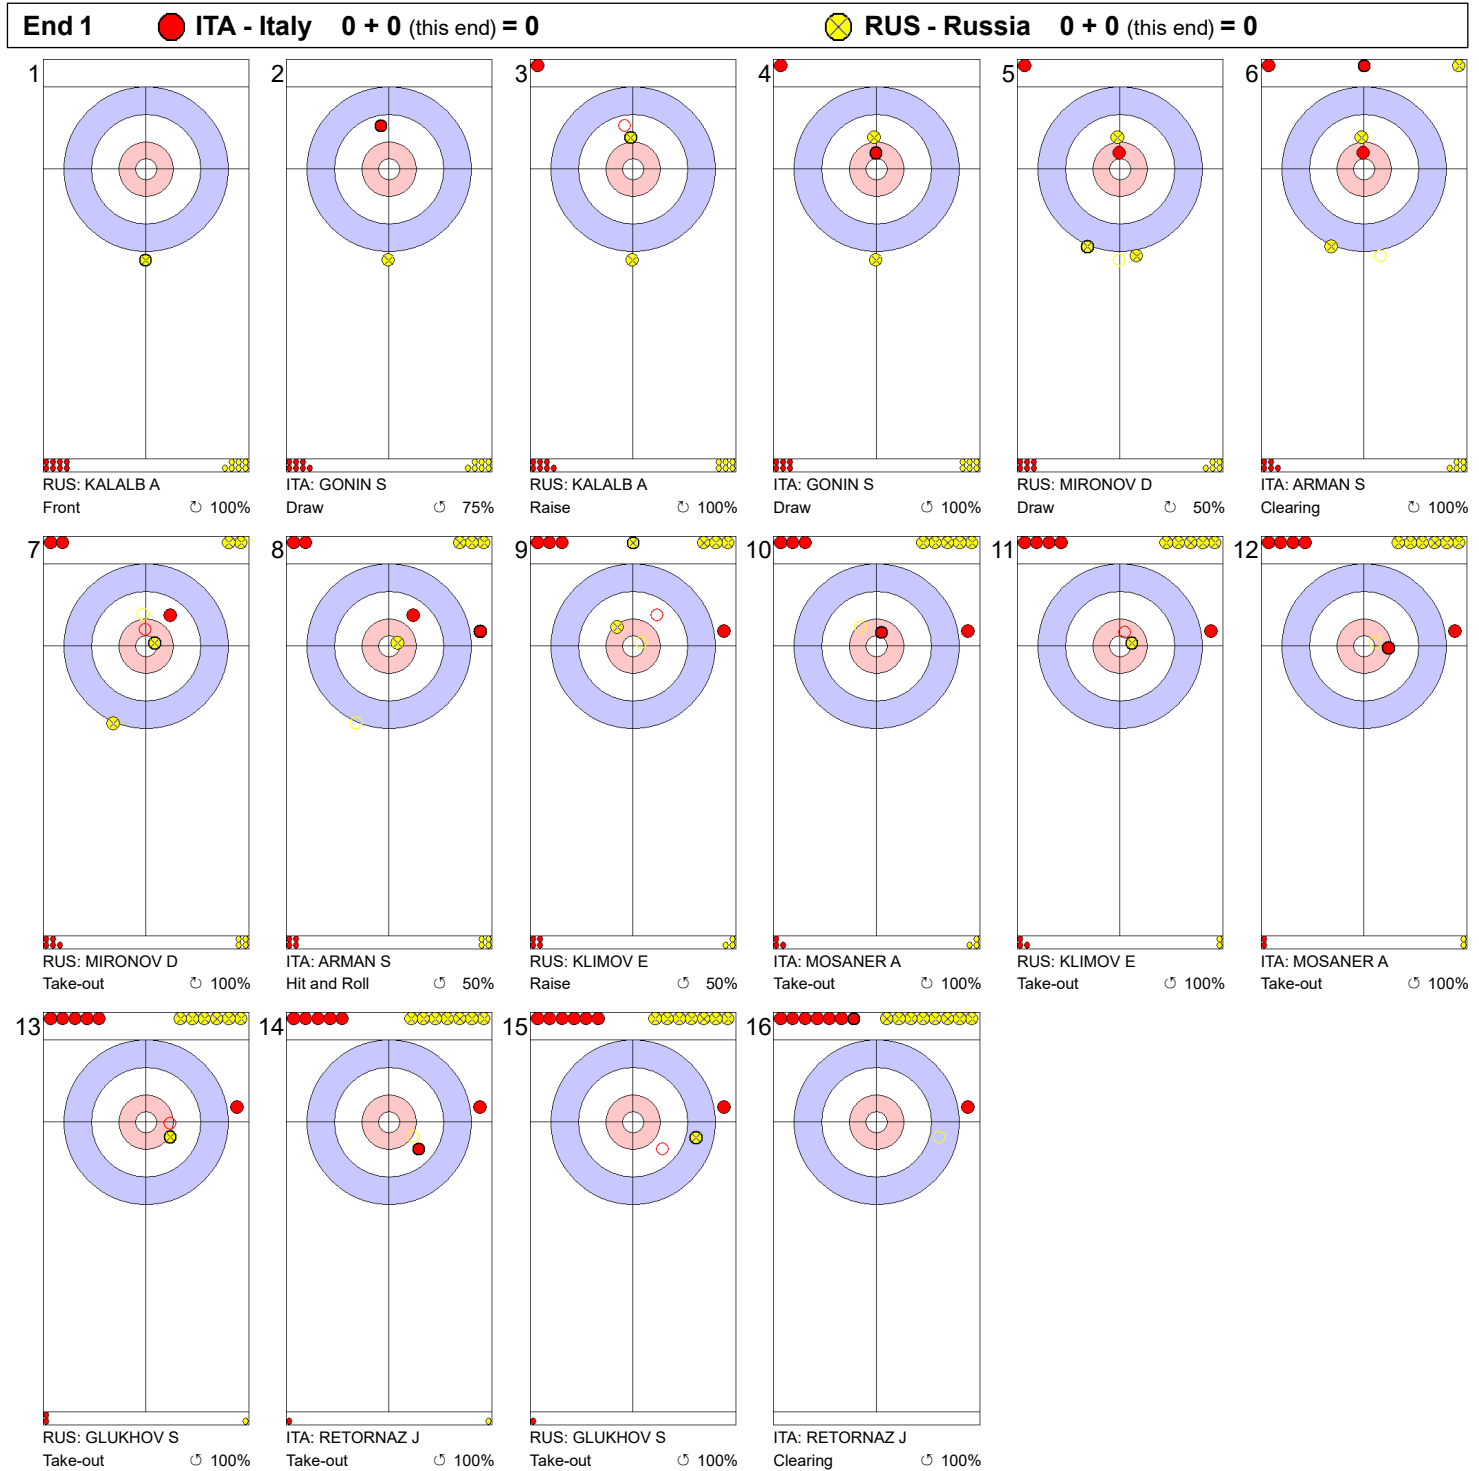

**Game - Shot by Shot**

**Legend:**  
 ⌚ Clockwise      ⌚ Counter-clockwise      - Not considered

**Game - Shot by Shot**

**Legend:**  
 Clockwise      Counter-clockwise      - Not considered

**Game - Shot by Shot**

**Legend:**  
 ↻ Clockwise      ↺ Counter-clockwise      - Not considered

**Game - Shot by Shot**

**Legend:**  
↻ Clockwise      ↺ Counter-clockwise      - Not considered

**Game - Shot by Shot**

**Legend:**  
 ↻ Clockwise      ↺ Counter-clockwise      - Not considered

**Game - Shot by Shot**

**Legend:**  
 ↻ Clockwise      ↺ Counter-clockwise      - Not considered

**Game - Shot by Shot**

**Legend:**  
 ↻ Clockwise      ↺ Counter-clockwise      - Not considered

**Game - Shot by Shot**

**Legend:**  
 ↻ Clockwise      ↺ Counter-clockwise      - Not considered

**Game - Shot by Shot**

**Legend:**  
 ↻ Clockwise      ↺ Counter-clockwise      - Not considered

**Game - Shot by Shot**

**Legend:**  
 Clockwise      Counter-clockwise      - Not considered