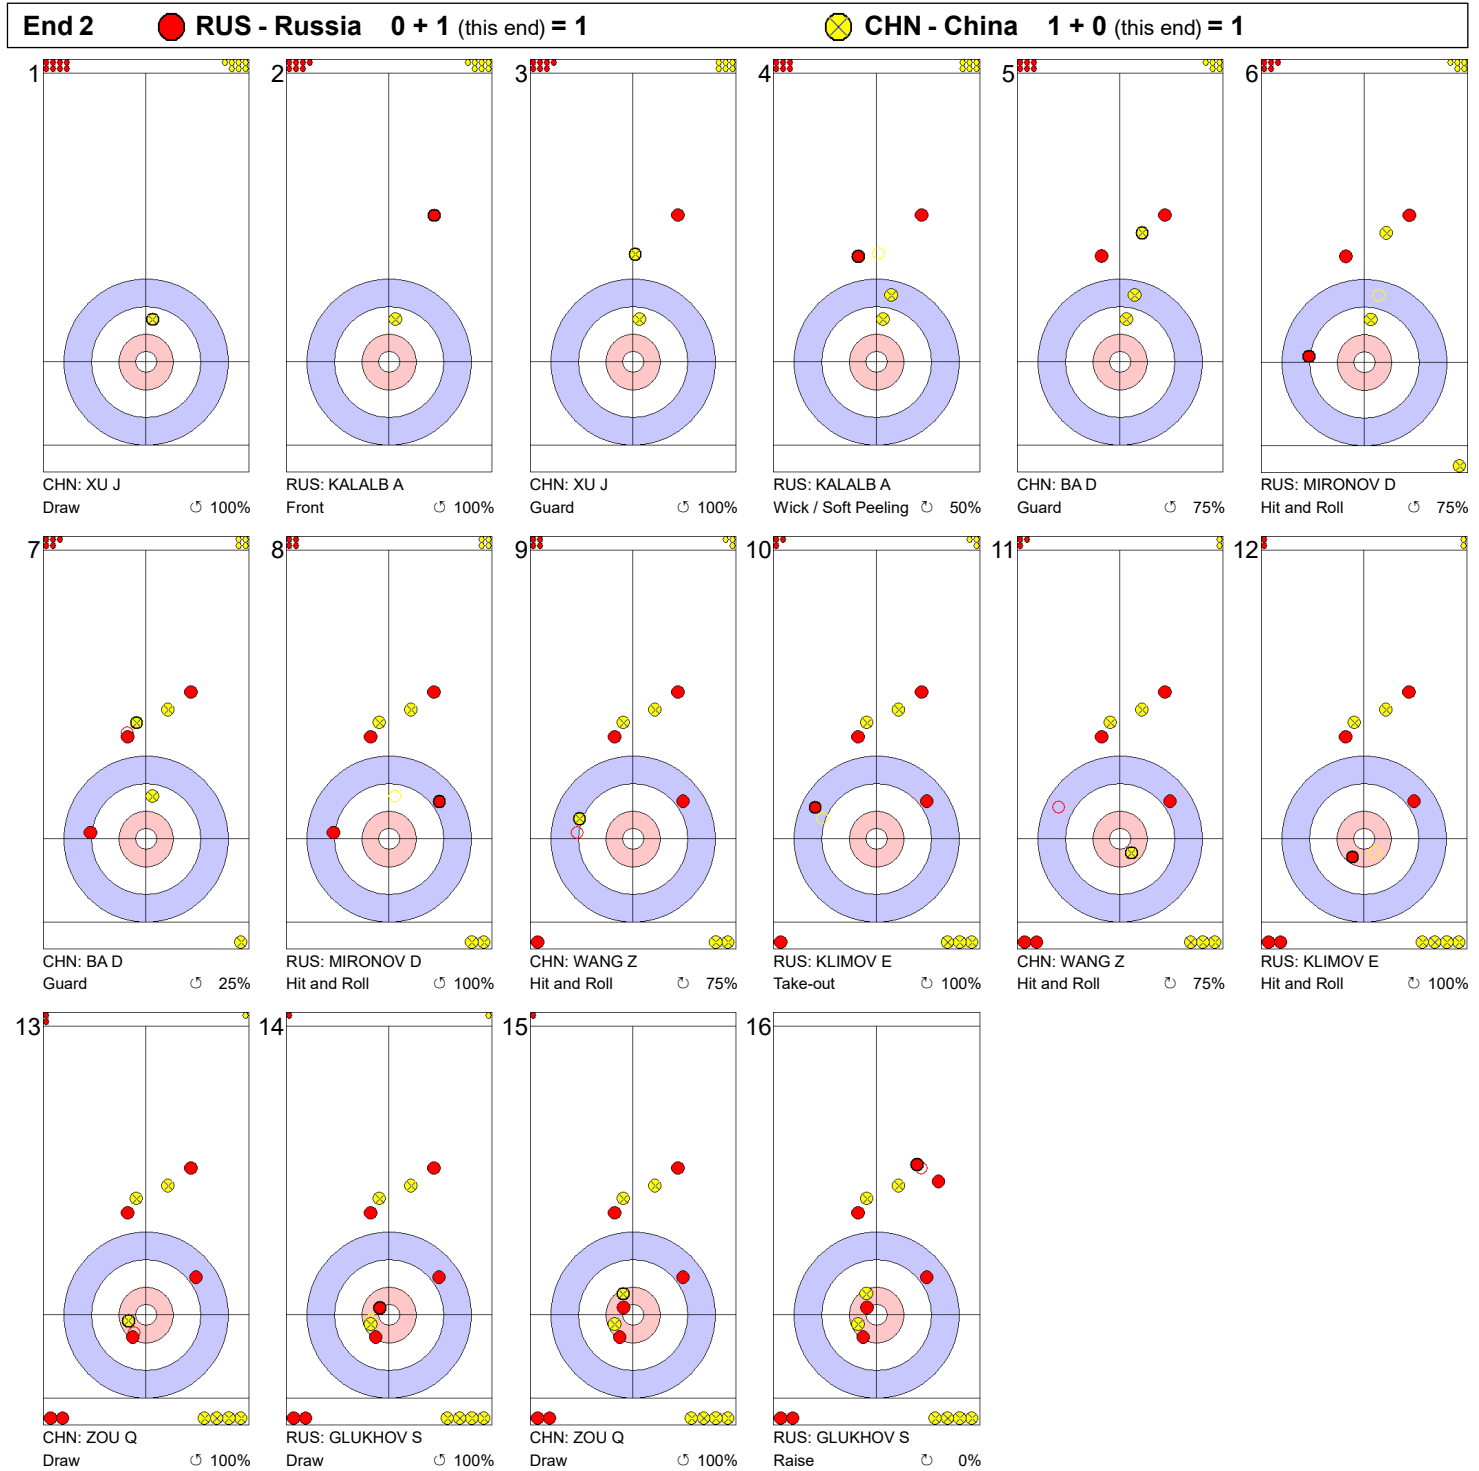

Game - Shot by Shot

Legend:
 ↻ Clockwise ↺ Counter-clockwise - Not considered

Game - Shot by Shot

Legend:
 ⌚ Clockwise ⌚ Counter-clockwise - Not considered

Game - Shot by Shot

Legend:
 ↻ Clockwise ↺ Counter-clockwise - Not considered

Game - Shot by Shot

Legend:
 ⌚ Clockwise ⌚ Counter-clockwise - Not considered

Game - Shot by Shot

Legend:
 ↻ Clockwise ↺ Counter-clockwise - Not considered

Game - Shot by Shot

Legend:
 Clockwise Counter-clockwise - Not considered

Game - Shot by Shot

Legend:
 ↻ Clockwise ↺ Counter-clockwise - Not considered

Game - Shot by Shot

Legend:

⌚ Clockwise ⌚ Counter-clockwise - Not considered