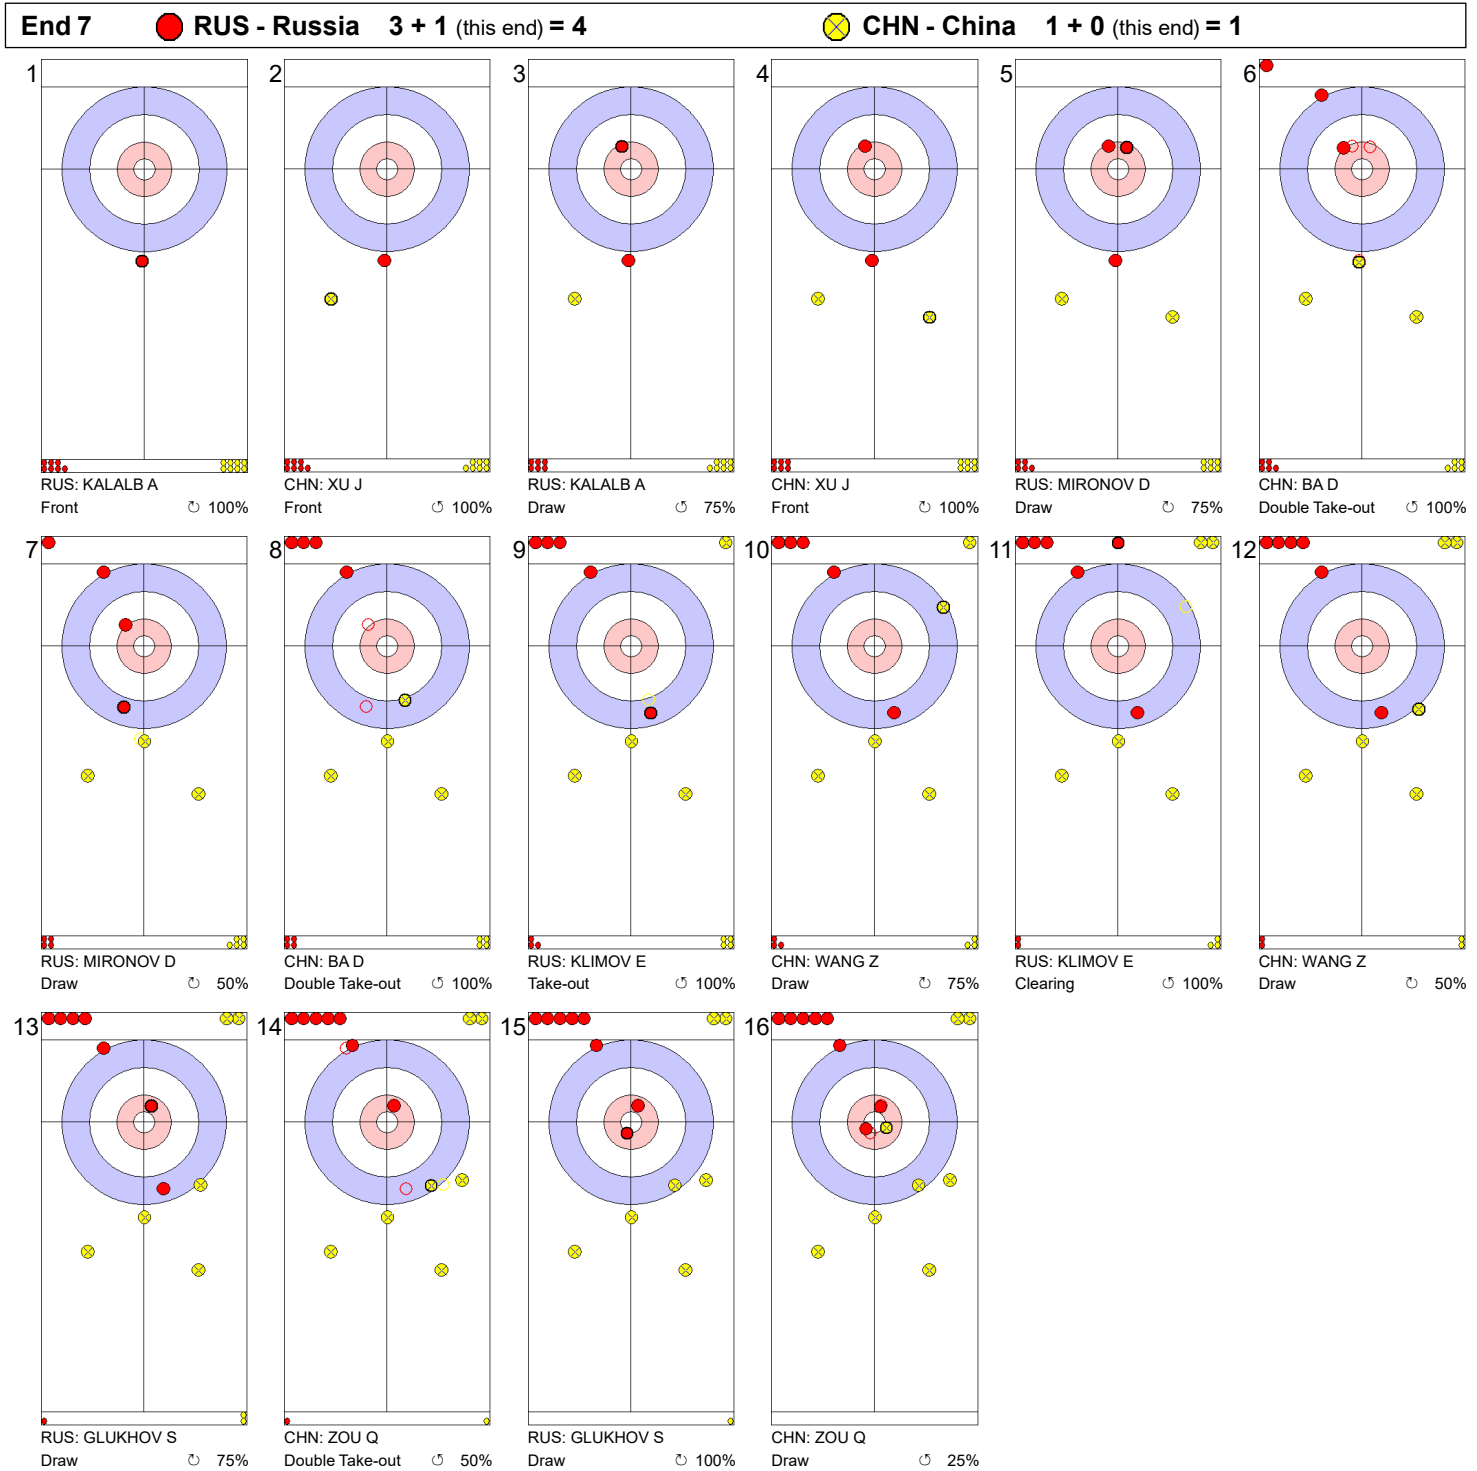

Game - Shot by Shot

Legend:
 ↻ Clockwise ↺ Counter-clockwise - Not considered

Game - Shot by Shot

Legend:
 ⌚ Clockwise ⌚ Counter-clockwise - Not considered

Game - Shot by Shot

Legend:
 ↻ Clockwise ↺ Counter-clockwise - Not considered

Game - Shot by Shot

Legend:
 ⌚ Clockwise ⌚ Counter-clockwise - Not considered

Game - Shot by Shot

Legend:
 ↻ Clockwise ↺ Counter-clockwise - Not considered

Game - Shot by Shot

Legend:
 Clockwise Counter-clockwise - Not considered

Game - Shot by Shot

Legend:
 ↻ Clockwise ↺ Counter-clockwise - Not considered

Game - Shot by Shot

Legend:

⌚ Clockwise ⌚ Counter-clockwise - Not considered