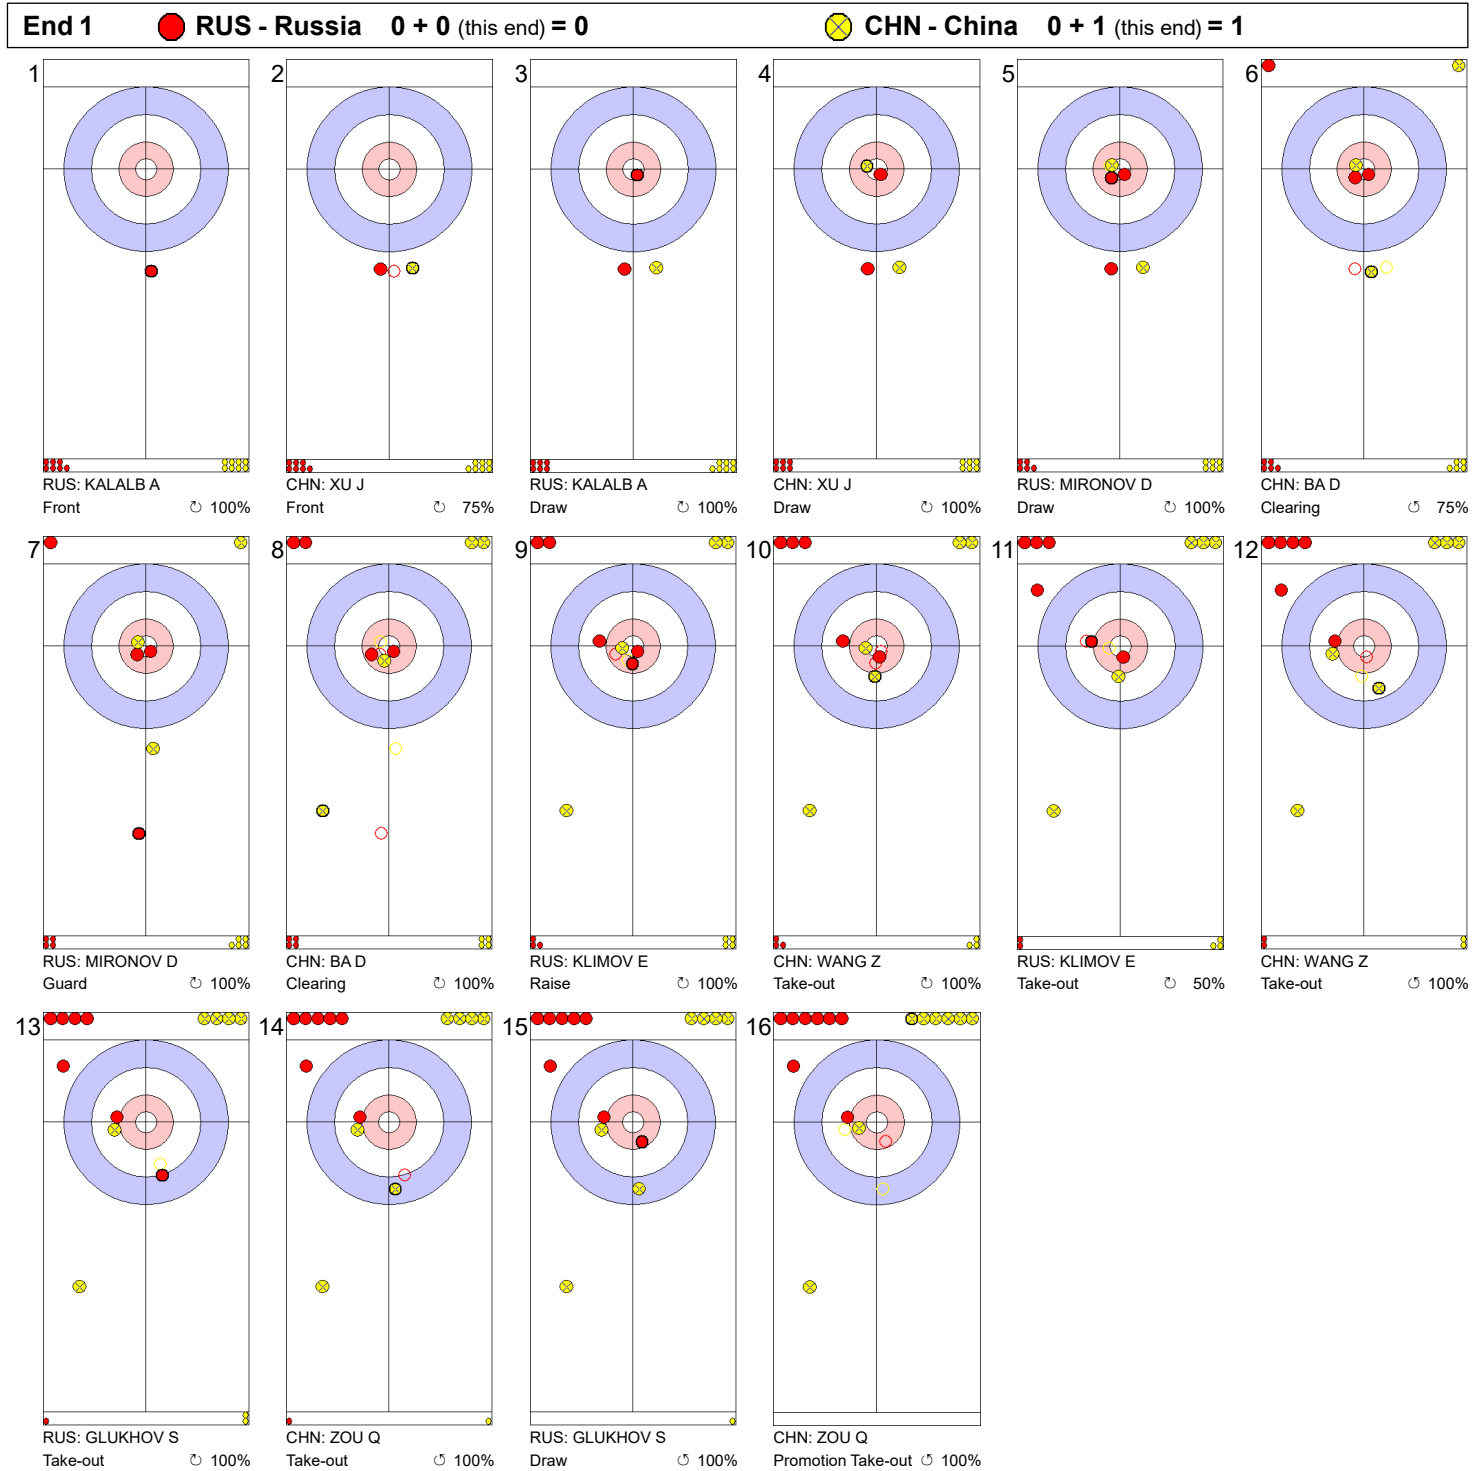

Game - Shot by Shot

Legend:
 ↻ Clockwise ↺ Counter-clockwise - Not considered

Game - Shot by Shot

Legend:
 ⌚ Clockwise ⌚ Counter-clockwise - Not considered

Game - Shot by Shot

Legend:
 ↻ Clockwise ↺ Counter-clockwise - Not considered

Game - Shot by Shot

Legend:
 ⌚ Clockwise ⌚ Counter-clockwise - Not considered

Game - Shot by Shot

Legend:
 ↻ Clockwise ↺ Counter-clockwise - Not considered

Game - Shot by Shot

Legend:
 Clockwise Counter-clockwise - Not considered

Game - Shot by Shot

Legend:
 ↻ Clockwise ↺ Counter-clockwise - Not considered

Game - Shot by Shot

Legend:

⌚ Clockwise ⌚ Counter-clockwise - Not considered