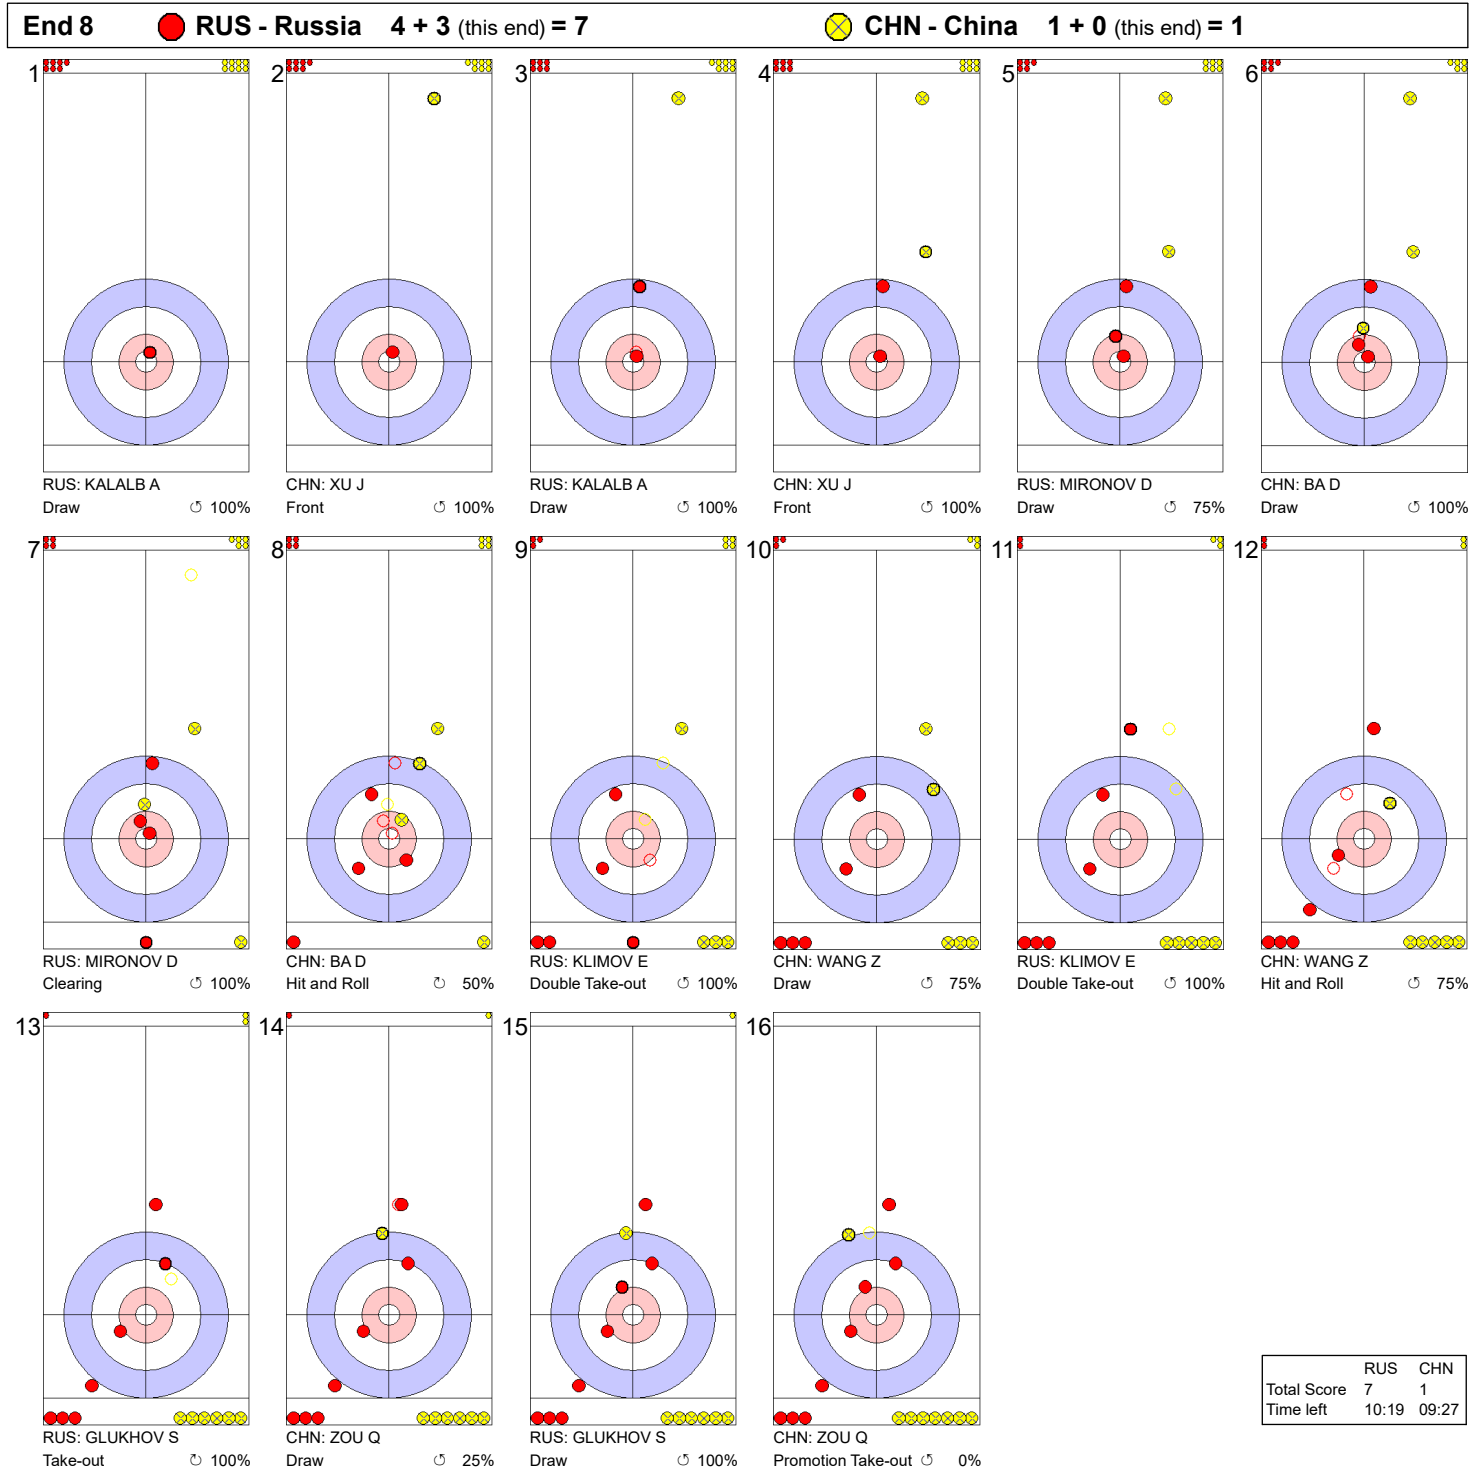

Game - Shot by Shot

Legend:
 ↻ Clockwise ↺ Counter-clockwise - Not considered

Game - Shot by Shot

Legend:
 ⌚ Clockwise ⌚ Counter-clockwise - Not considered

Game - Shot by Shot

Legend:
 ↻ Clockwise ↺ Counter-clockwise - Not considered

Game - Shot by Shot

Legend:
 ⌚ Clockwise ⌚ Counter-clockwise - Not considered

Game - Shot by Shot

Legend:
 ↻ Clockwise ↺ Counter-clockwise - Not considered

Game - Shot by Shot

Legend:
 Clockwise Counter-clockwise - Not considered

Game - Shot by Shot

Legend:
 ↻ Clockwise ↺ Counter-clockwise - Not considered

Game - Shot by Shot

Legend:

⌚ Clockwise ⌚ Counter-clockwise - Not considered