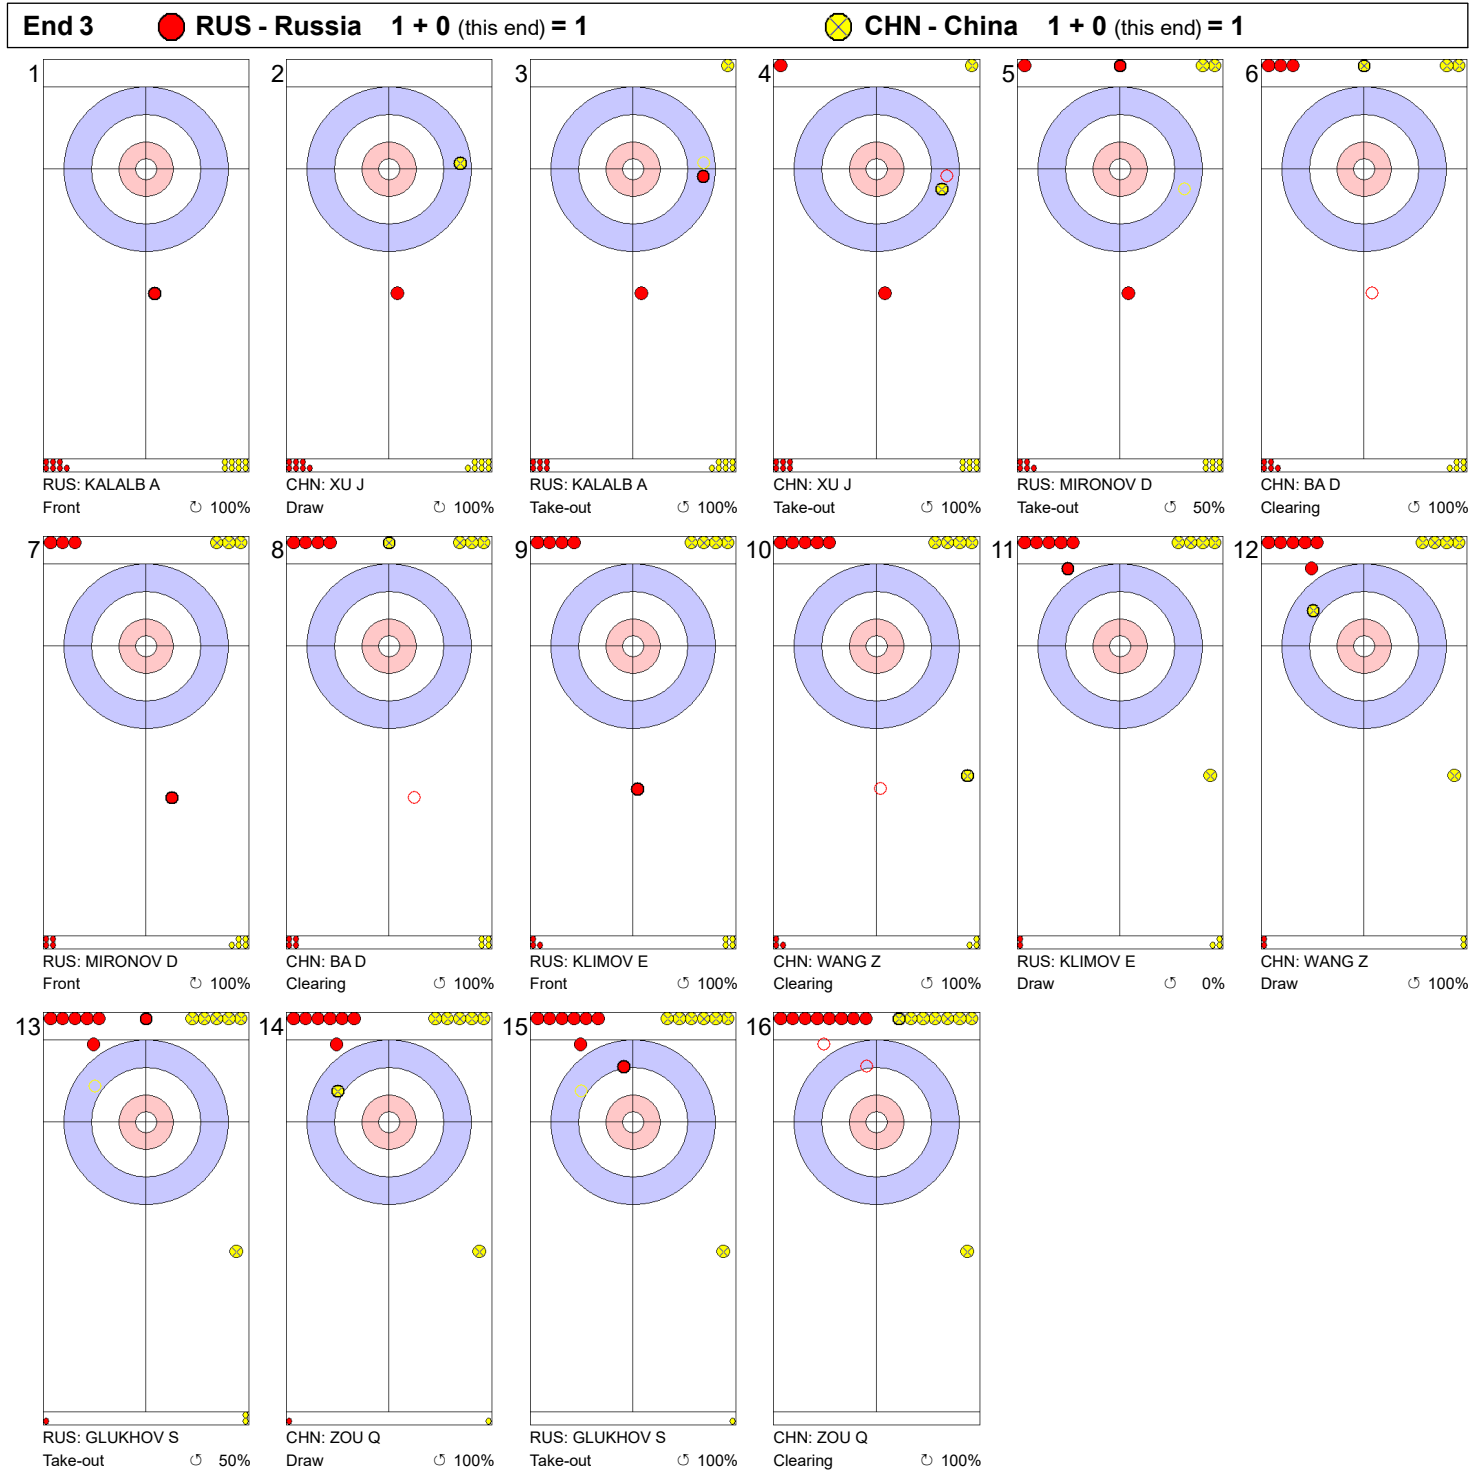

Game - Shot by Shot

Legend:
 ↻ Clockwise ↺ Counter-clockwise - Not considered

Game - Shot by Shot

Legend:
 ⌚ Clockwise ⌚ Counter-clockwise - Not considered

Game - Shot by Shot

Legend:
 ↻ Clockwise ↺ Counter-clockwise - Not considered

Game - Shot by Shot

Legend:
 ⌚ Clockwise ⌚ Counter-clockwise - Not considered

Game - Shot by Shot

Legend:
 ↻ Clockwise ↺ Counter-clockwise - Not considered

Game - Shot by Shot

Legend:
 Clockwise Counter-clockwise - Not considered

Game - Shot by Shot

Legend:
 ↻ Clockwise ↺ Counter-clockwise - Not considered

Game - Shot by Shot

Legend:

⌚ Clockwise ⌚ Counter-clockwise - Not considered