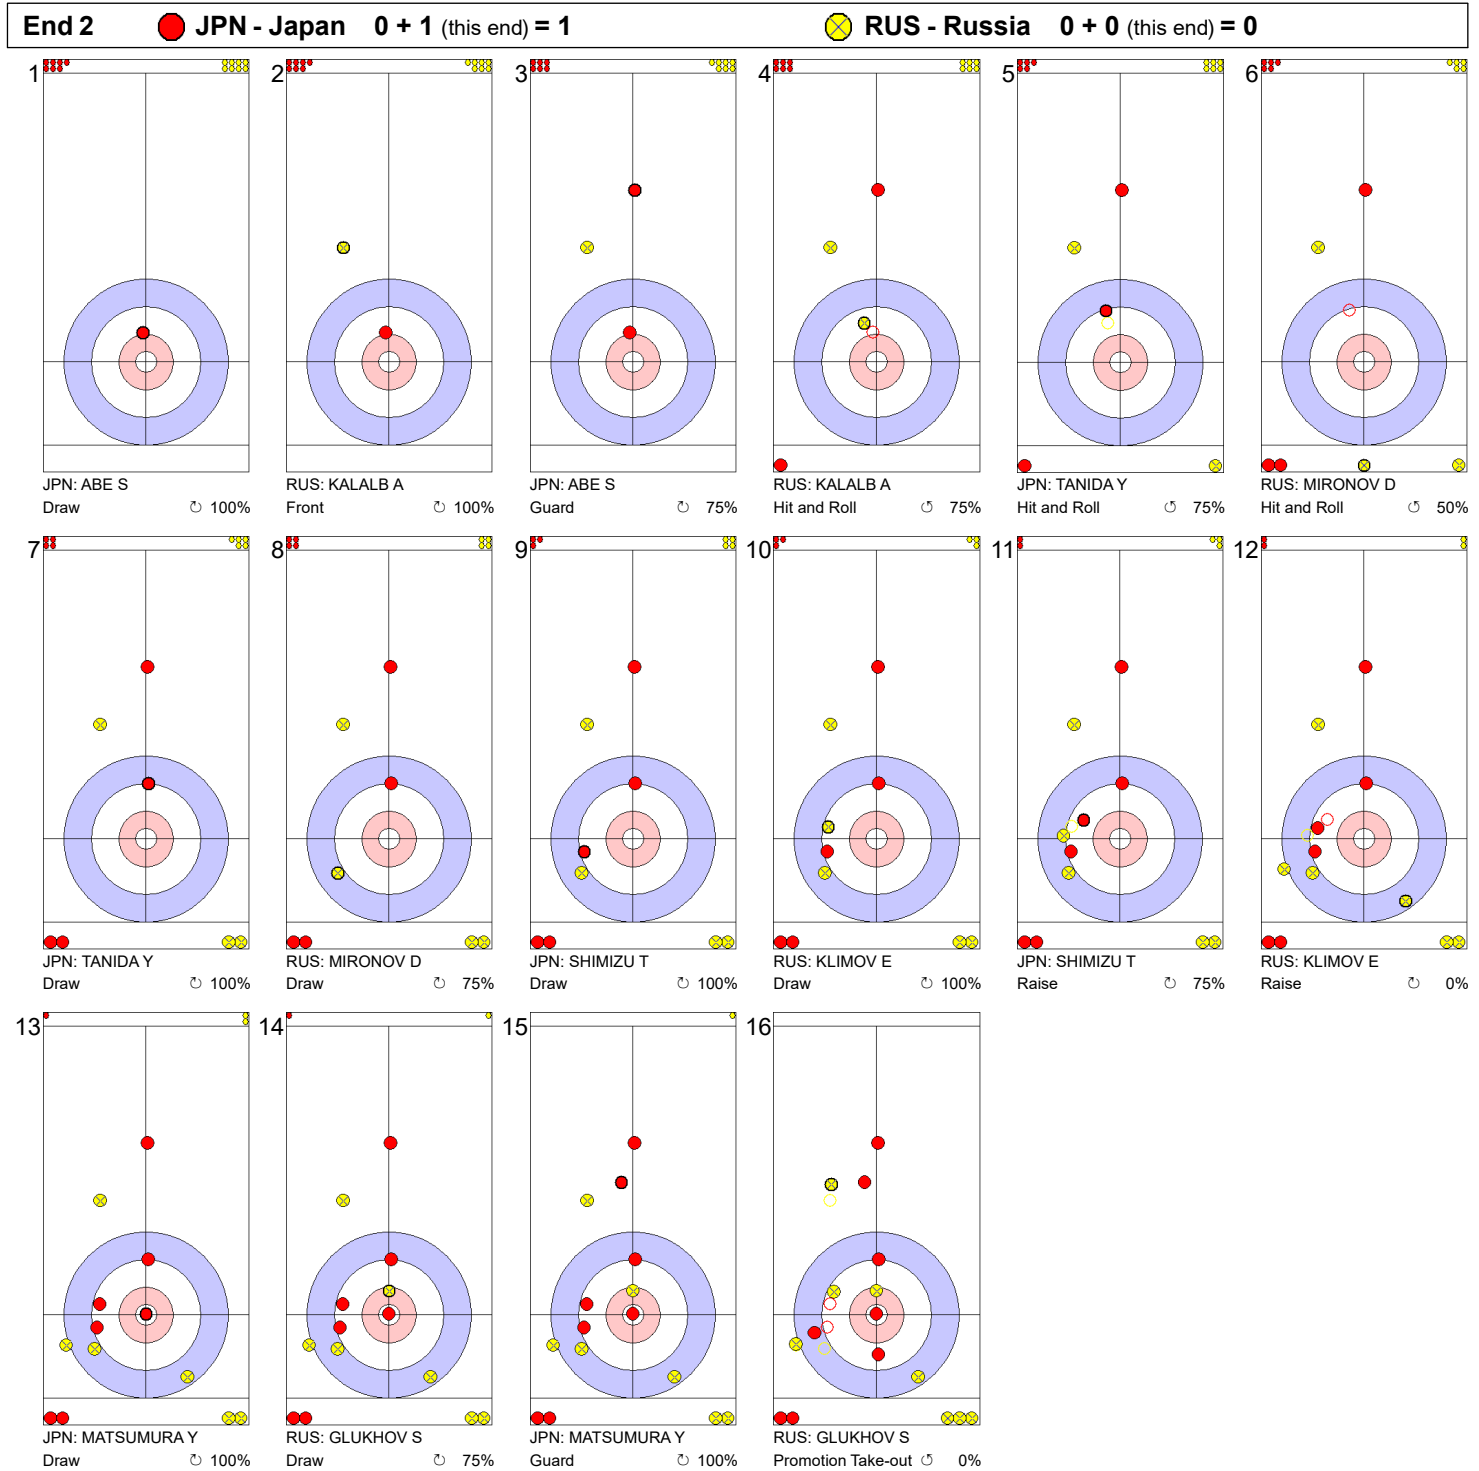

Game - Shot by Shot

Legend:

↻ Clockwise

↺ Counter-clockwise

- Not considered

Game - Shot by Shot

Legend:
 ↻ Clockwise ↺ Counter-clockwise - Not considered

Game - Shot by Shot

Legend:
 ↻ Clockwise ↺ Counter-clockwise - Not considered

Game - Shot by Shot

Legend:
 ⤴ Clockwise ⤵ Counter-clockwise - Not considered

Game - Shot by Shot

Legend:
 ↻ Clockwise ↺ Counter-clockwise - Not considered

Game - Shot by Shot

Legend:
 ↻ Clockwise ↺ Counter-clockwise - Not considered

Game - Shot by Shot

Legend:
 ↻ Clockwise ↺ Counter-clockwise - Not considered

Game - Shot by Shot

Legend:
 ⌚ Clockwise ⌚ Counter-clockwise - Not considered

Game - Shot by Shot

Legend:
 ↻ Clockwise ↺ Counter-clockwise - Not considered

Game - Shot by Shot

Legend:

↻ Clockwise ↻ Counter-clockwise - Not considered