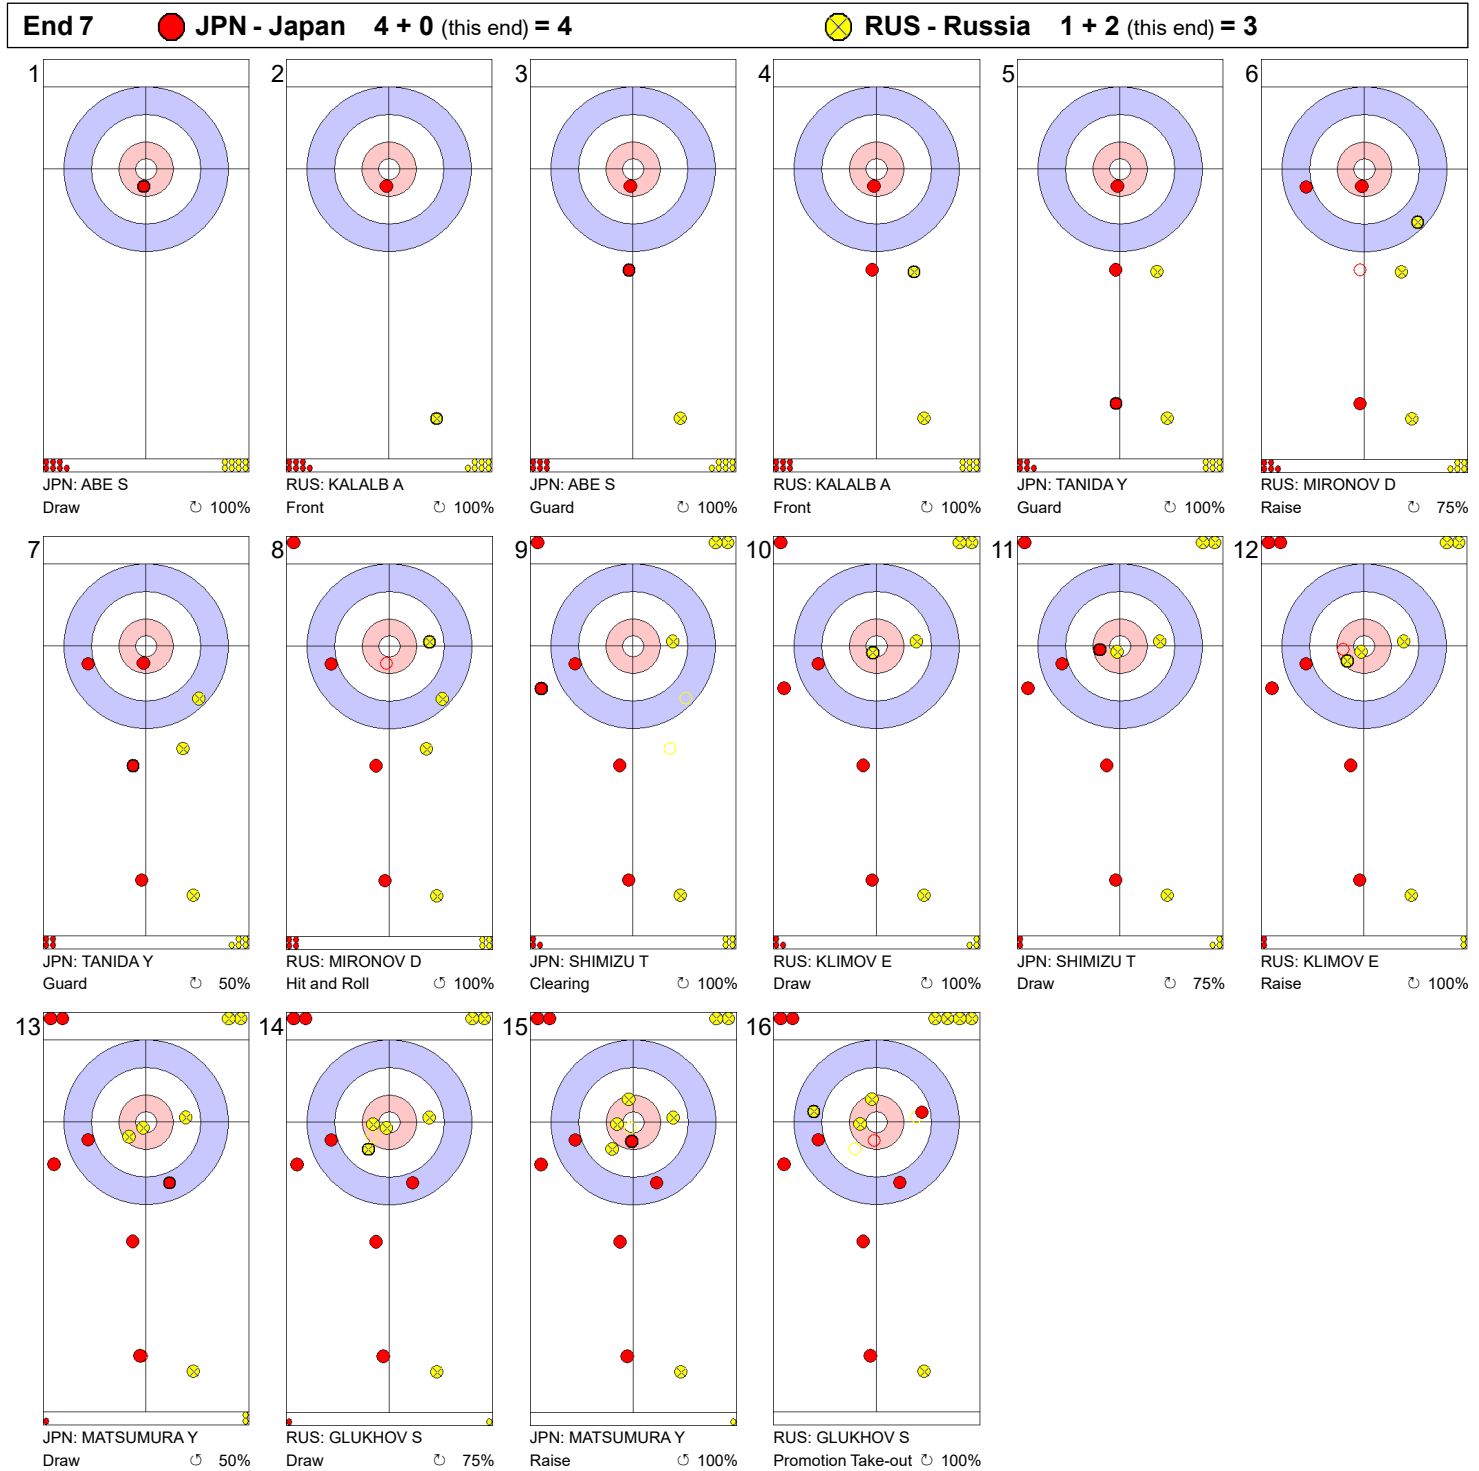

Game - Shot by Shot

Legend:

↻ Clockwise

↺ Counter-clockwise

- Not considered

Game - Shot by Shot

Legend:
 ↻ Clockwise ↺ Counter-clockwise - Not considered

Game - Shot by Shot

Legend:
 ↻ Clockwise ↺ Counter-clockwise - Not considered

Game - Shot by Shot

Legend:
 ⤴ Clockwise ⤵ Counter-clockwise - Not considered

Game - Shot by Shot

Legend:
 ↻ Clockwise ↺ Counter-clockwise - Not considered

Game - Shot by Shot

Legend:
 ↻ Clockwise ↺ Counter-clockwise - Not considered

Game - Shot by Shot

Legend:
 ↻ Clockwise ↺ Counter-clockwise - Not considered

Game - Shot by Shot

Legend:
 ⌚ Clockwise ⌚ Counter-clockwise - Not considered

Game - Shot by Shot

Legend:
 ↻ Clockwise ↺ Counter-clockwise - Not considered

Game - Shot by Shot

Legend:

↻ Clockwise ↻ Counter-clockwise - Not considered