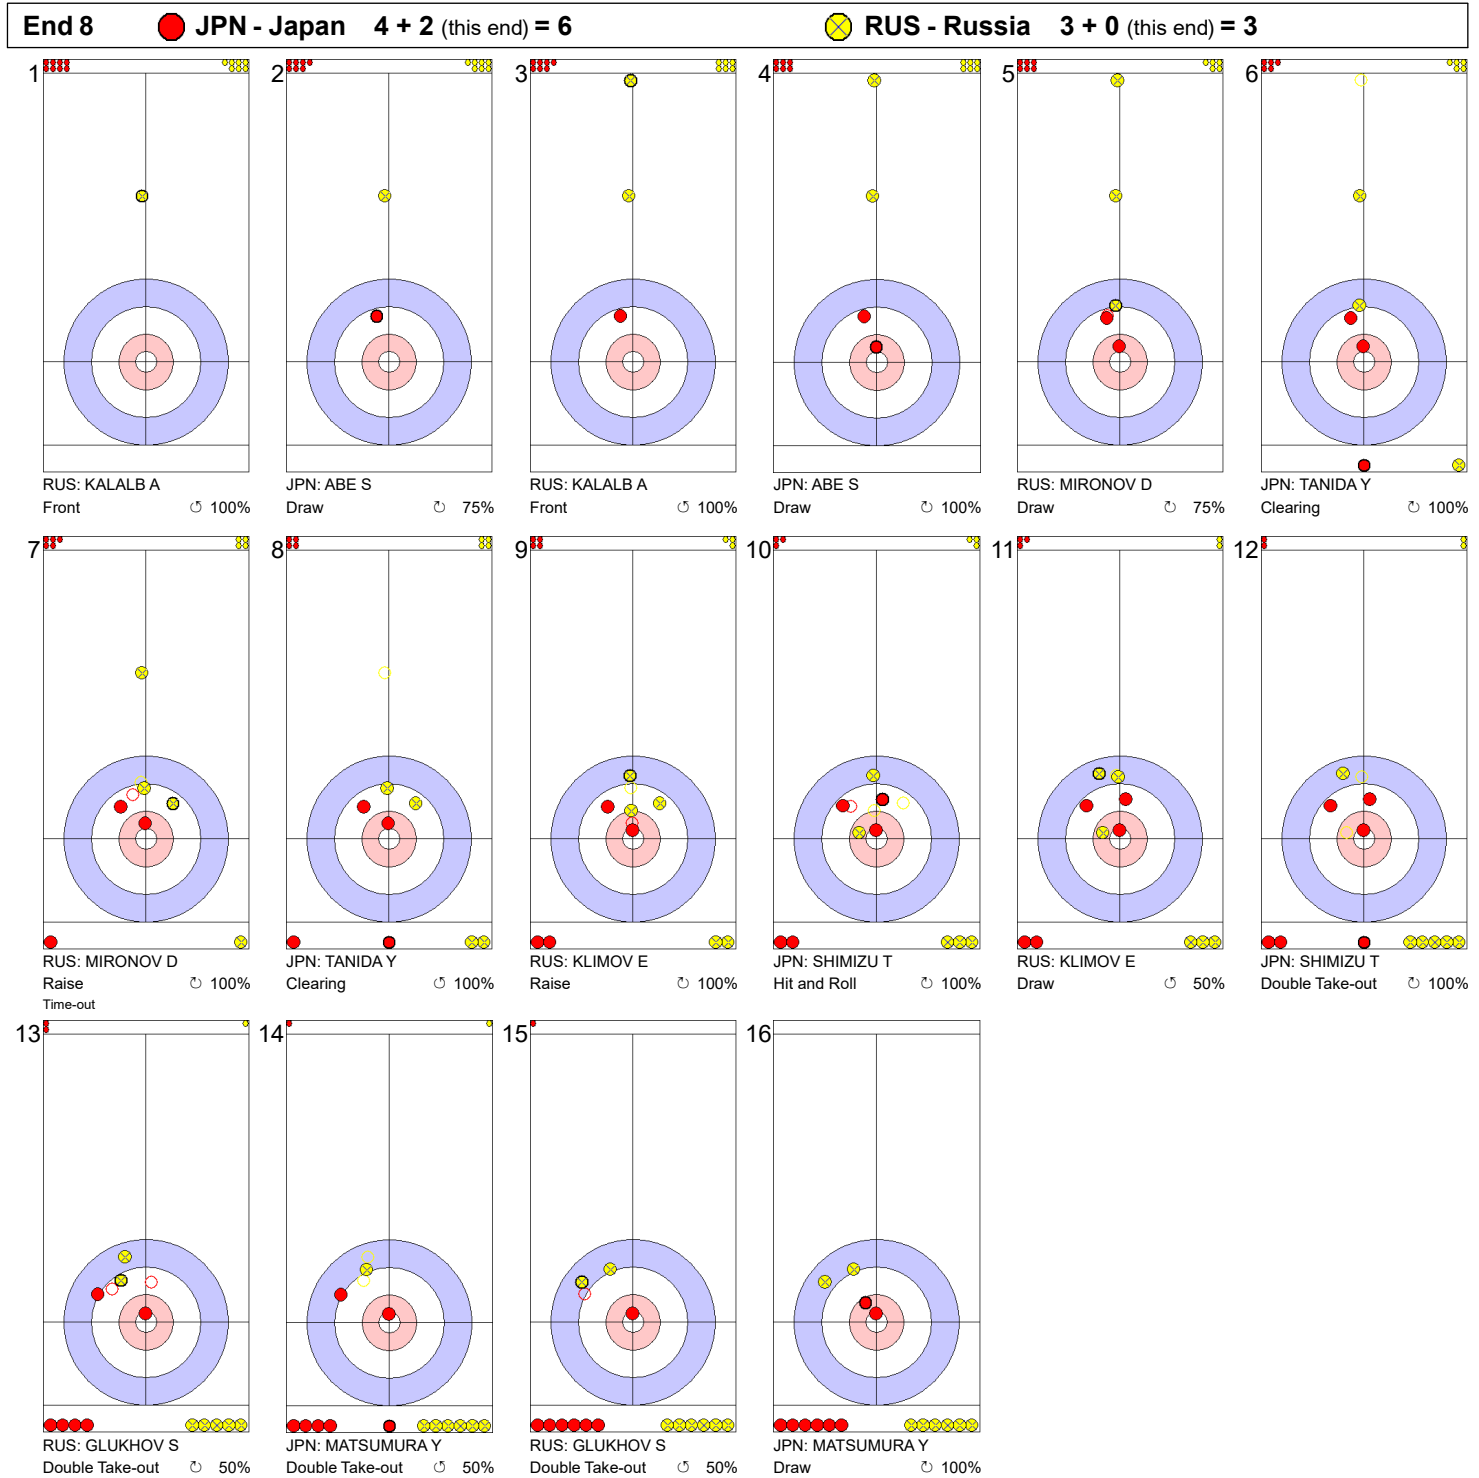

Game - Shot by Shot

Legend:

↻ Clockwise

↺ Counter-clockwise

- Not considered

Game - Shot by Shot

Legend:
 ↻ Clockwise ↺ Counter-clockwise - Not considered

Game - Shot by Shot

Legend:
 ↻ Clockwise ↺ Counter-clockwise - Not considered

Game - Shot by Shot

Legend:
 ⤴ Clockwise ⤵ Counter-clockwise - Not considered

Game - Shot by Shot

Legend:
 ↻ Clockwise ↺ Counter-clockwise - Not considered

Game - Shot by Shot

Legend:
 ↻ Clockwise ↺ Counter-clockwise - Not considered

Game - Shot by Shot

Legend:
 ↻ Clockwise ↺ Counter-clockwise - Not considered

Game - Shot by Shot

Legend:
 ⌚ Clockwise ⌚ Counter-clockwise - Not considered

Game - Shot by Shot

Legend:
 ↻ Clockwise ↺ Counter-clockwise - Not considered

Game - Shot by Shot

Legend:

↻ Clockwise ↻ Counter-clockwise - Not considered