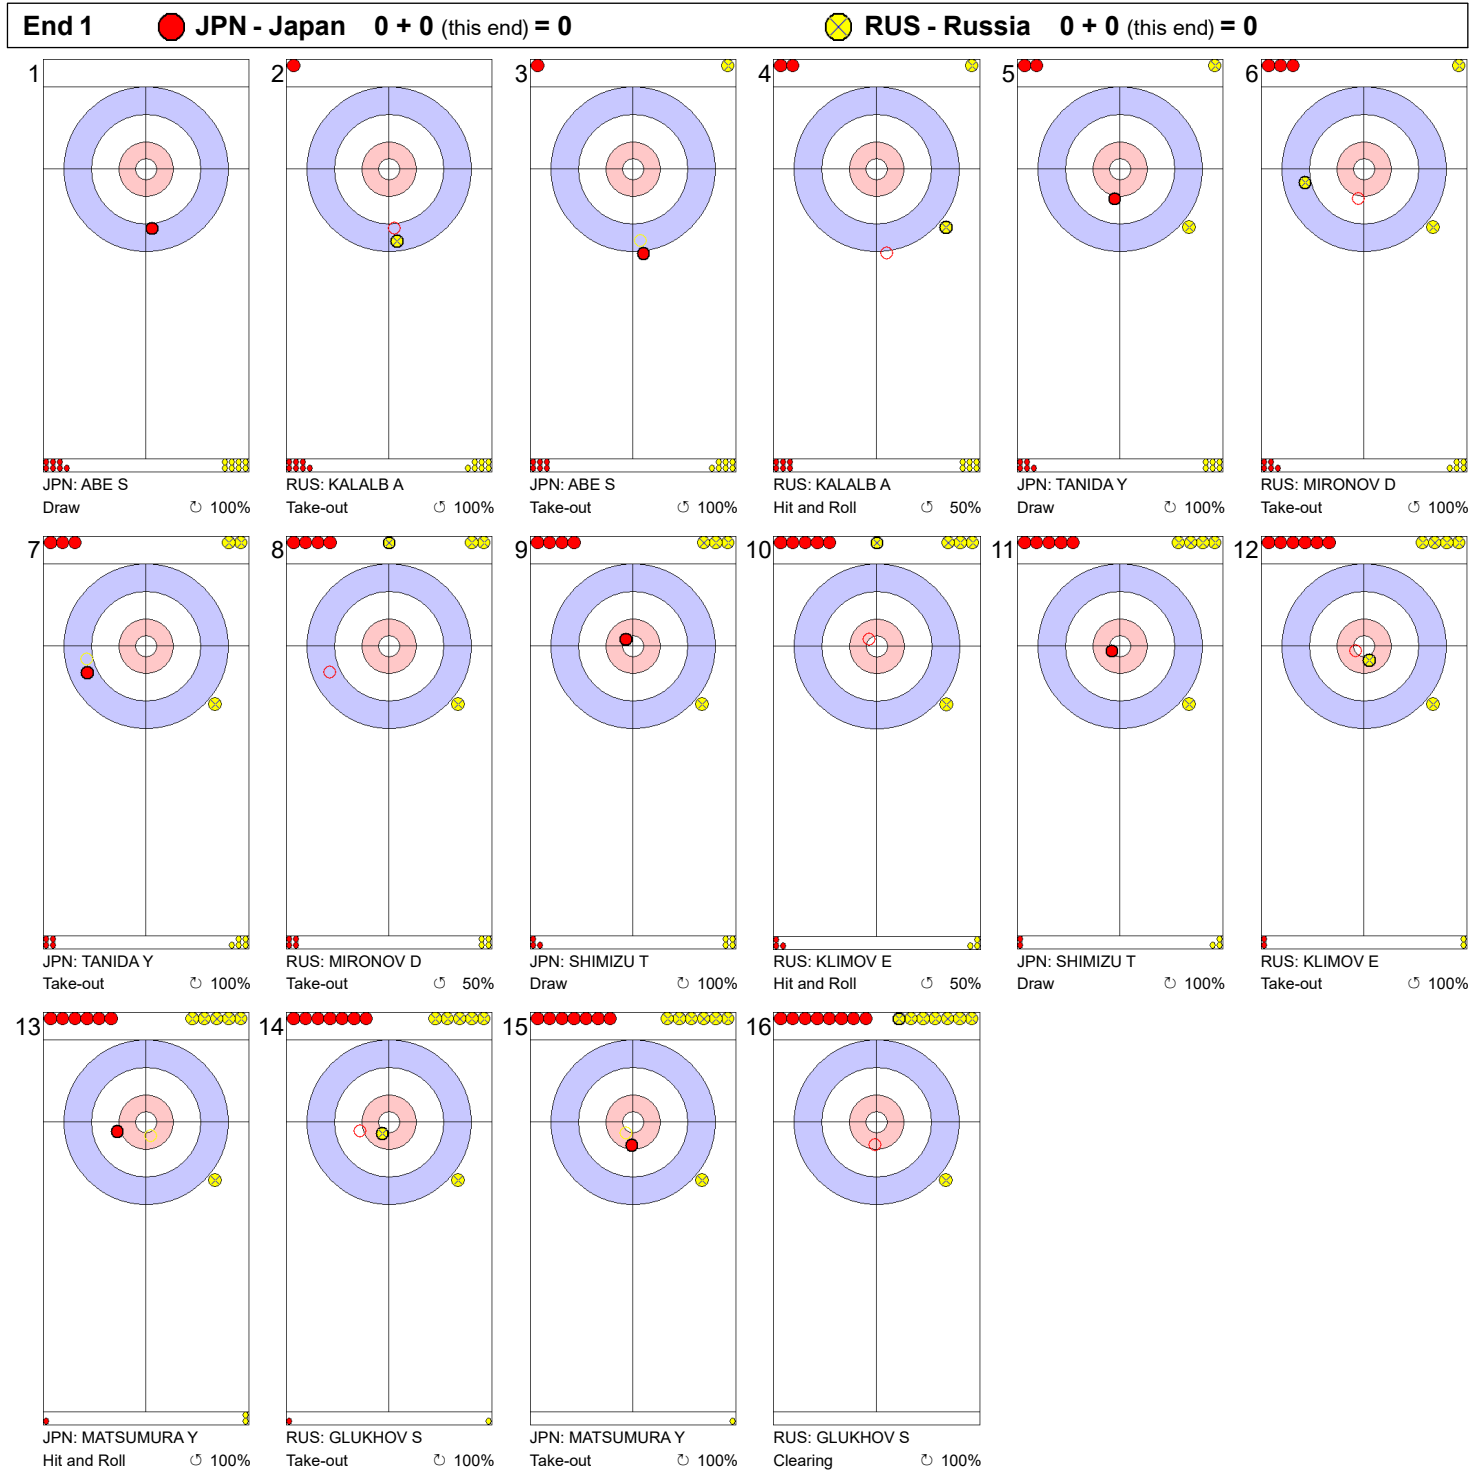

Game - Shot by Shot

Legend:

↻ Clockwise

↺ Counter-clockwise

- Not considered

Game - Shot by Shot

Legend:
 ↻ Clockwise ↺ Counter-clockwise - Not considered

Game - Shot by Shot

Legend:
 ↻ Clockwise ↺ Counter-clockwise - Not considered

Game - Shot by Shot

Legend:
 ⤴ Clockwise ⤵ Counter-clockwise - Not considered

Game - Shot by Shot

Legend:
 ↻ Clockwise ↺ Counter-clockwise - Not considered

Game - Shot by Shot

Legend:
 ↻ Clockwise ↺ Counter-clockwise - Not considered

Game - Shot by Shot

Legend:
 ↻ Clockwise ↺ Counter-clockwise - Not considered

Game - Shot by Shot

Legend:
 ⌚ Clockwise ⌚ Counter-clockwise - Not considered

Game - Shot by Shot

Legend:
 ↻ Clockwise ↺ Counter-clockwise - Not considered

Game - Shot by Shot

Legend:

↻ Clockwise ↻ Counter-clockwise - Not considered