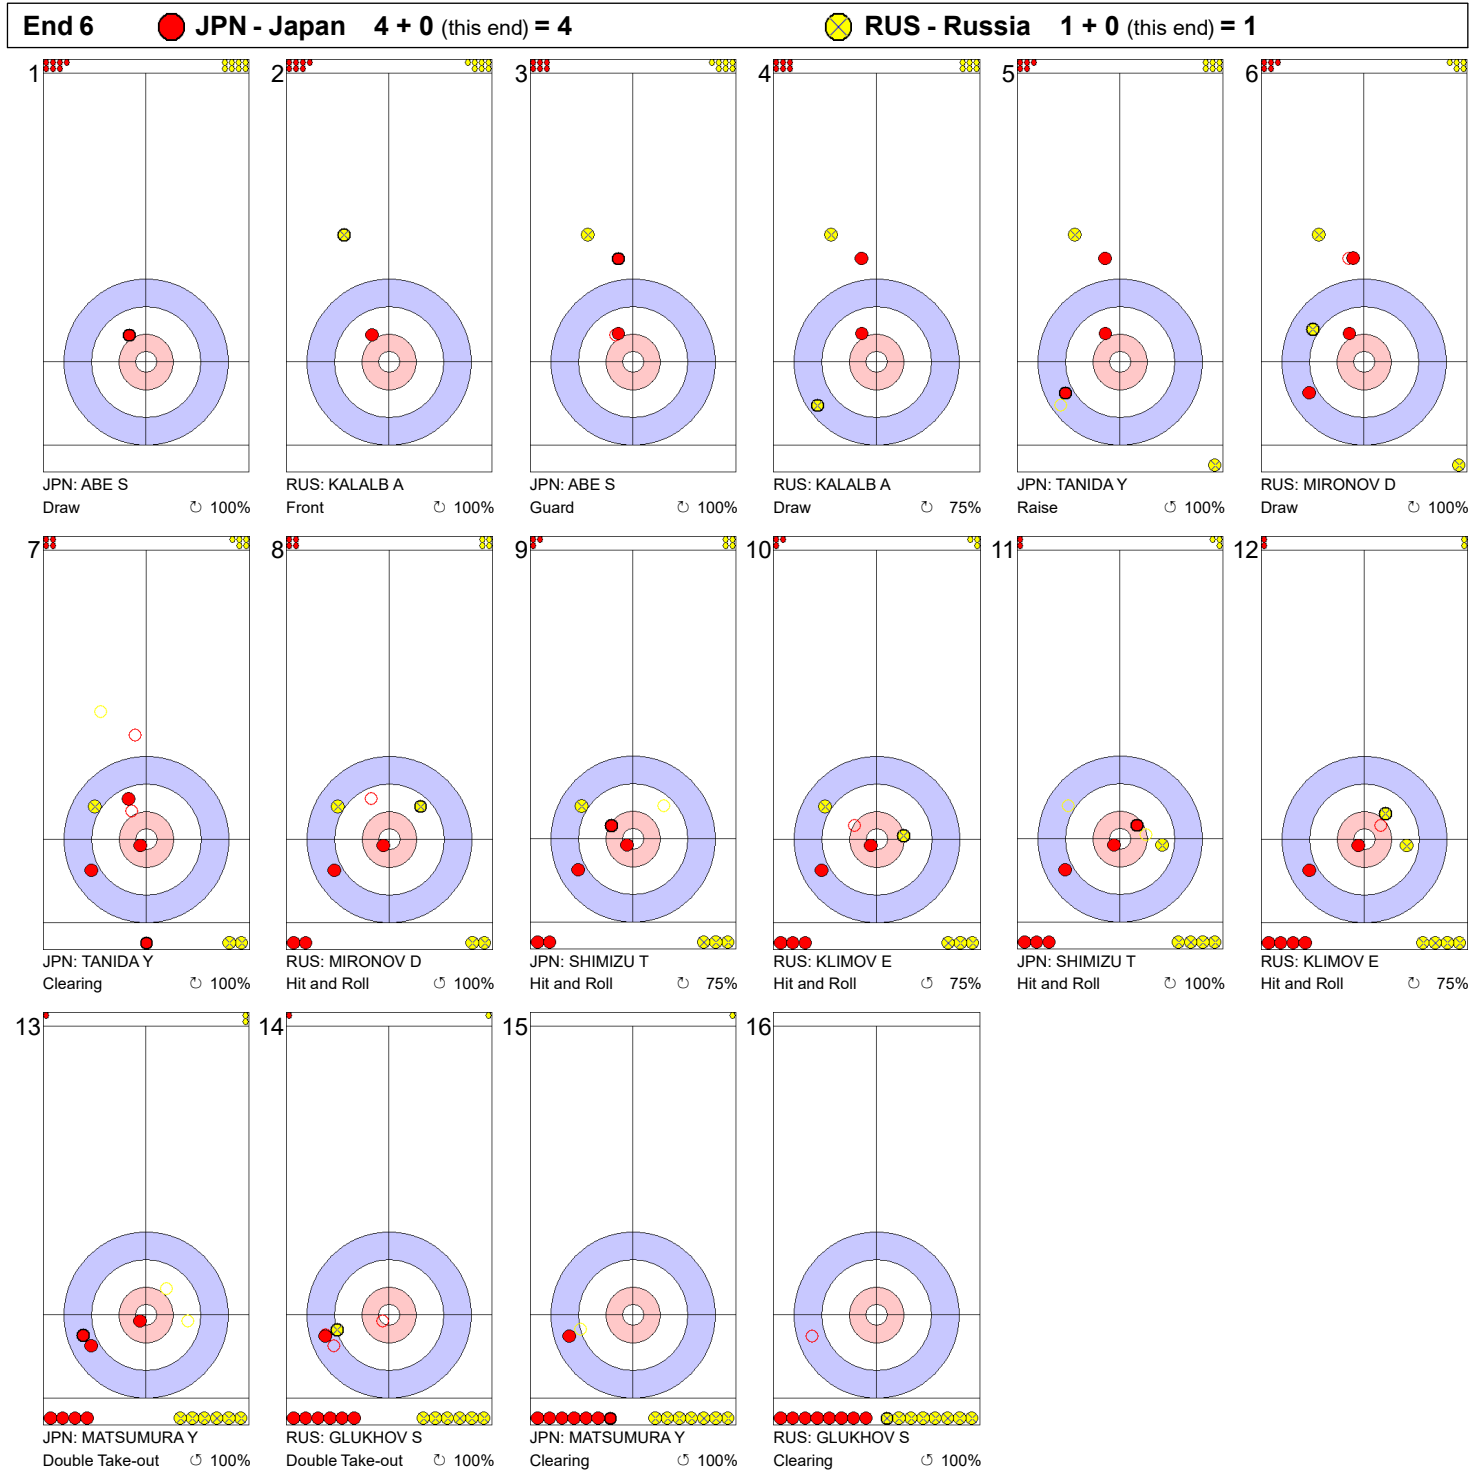

Game - Shot by Shot

Legend:

↻ Clockwise

↺ Counter-clockwise

- Not considered

Game - Shot by Shot

Legend:
 ↻ Clockwise ↺ Counter-clockwise - Not considered

Game - Shot by Shot

Legend:
 ↻ Clockwise ↺ Counter-clockwise - Not considered

Game - Shot by Shot

Legend:
 ⤴ Clockwise ⤵ Counter-clockwise - Not considered

Game - Shot by Shot

Legend:
 ↻ Clockwise ↺ Counter-clockwise - Not considered

Game - Shot by Shot

Legend:
 ↻ Clockwise ↺ Counter-clockwise - Not considered

Game - Shot by Shot

Legend:
 ↻ Clockwise ↺ Counter-clockwise - Not considered

Game - Shot by Shot

Legend:
 ⌚ Clockwise ⌚ Counter-clockwise - Not considered

Game - Shot by Shot

Legend:
 ↻ Clockwise ↺ Counter-clockwise - Not considered

Game - Shot by Shot

Legend:

↻ Clockwise ↻ Counter-clockwise - Not considered