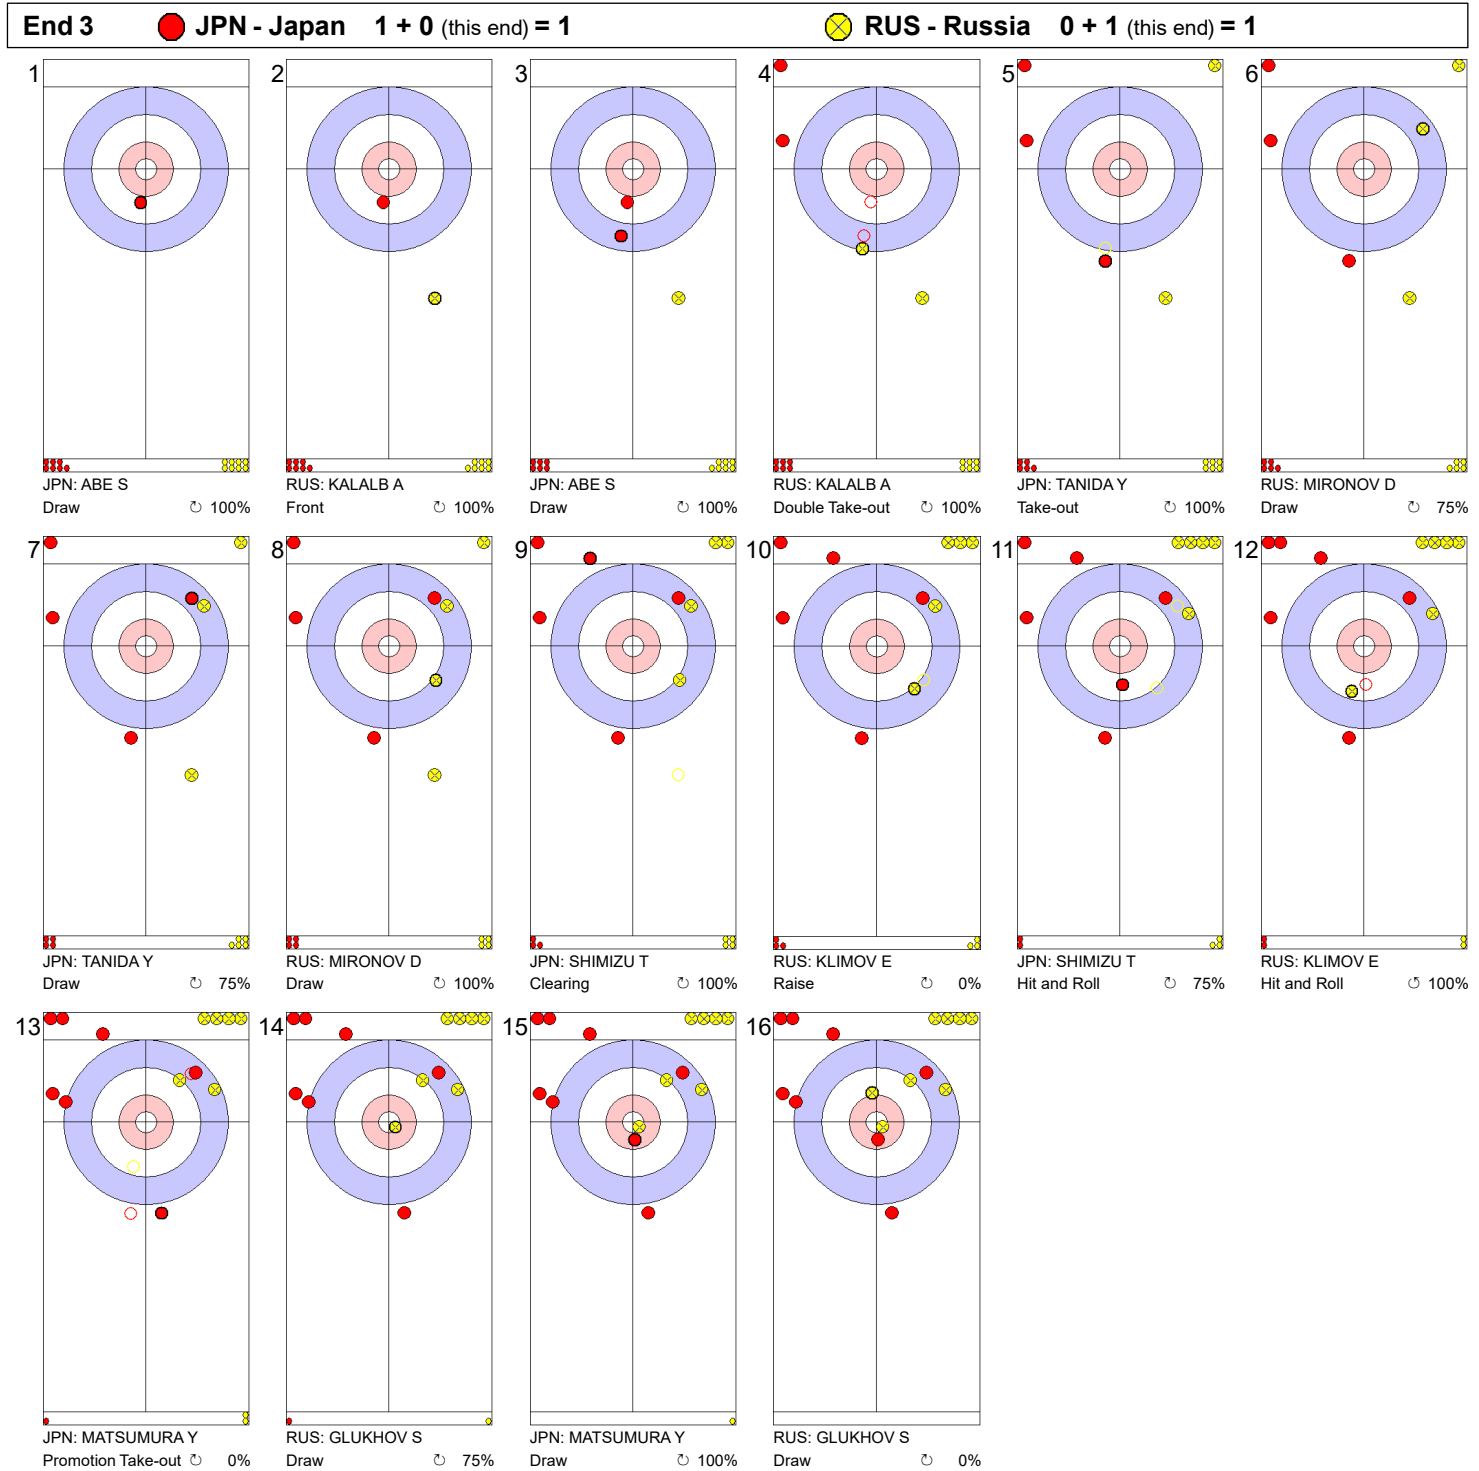

Game - Shot by Shot

Legend:

↻ Clockwise

↺ Counter-clockwise

- Not considered

Game - Shot by Shot

Legend:
 ↻ Clockwise ↺ Counter-clockwise - Not considered

Game - Shot by Shot

Legend:
 ↻ Clockwise ↺ Counter-clockwise - Not considered

Game - Shot by Shot

Legend:
 ⤴ Clockwise ⤵ Counter-clockwise - Not considered

Game - Shot by Shot

Legend:
 ↻ Clockwise ↺ Counter-clockwise - Not considered

Game - Shot by Shot

Legend:
 ↻ Clockwise ↺ Counter-clockwise - Not considered

Game - Shot by Shot

Legend:
 ↻ Clockwise ↺ Counter-clockwise - Not considered

Game - Shot by Shot

Legend:
 ⌚ Clockwise ⌚ Counter-clockwise - Not considered

Game - Shot by Shot

Legend:
 ↻ Clockwise ↺ Counter-clockwise - Not considered

Game - Shot by Shot

Legend:

↻ Clockwise ↻ Counter-clockwise - Not considered