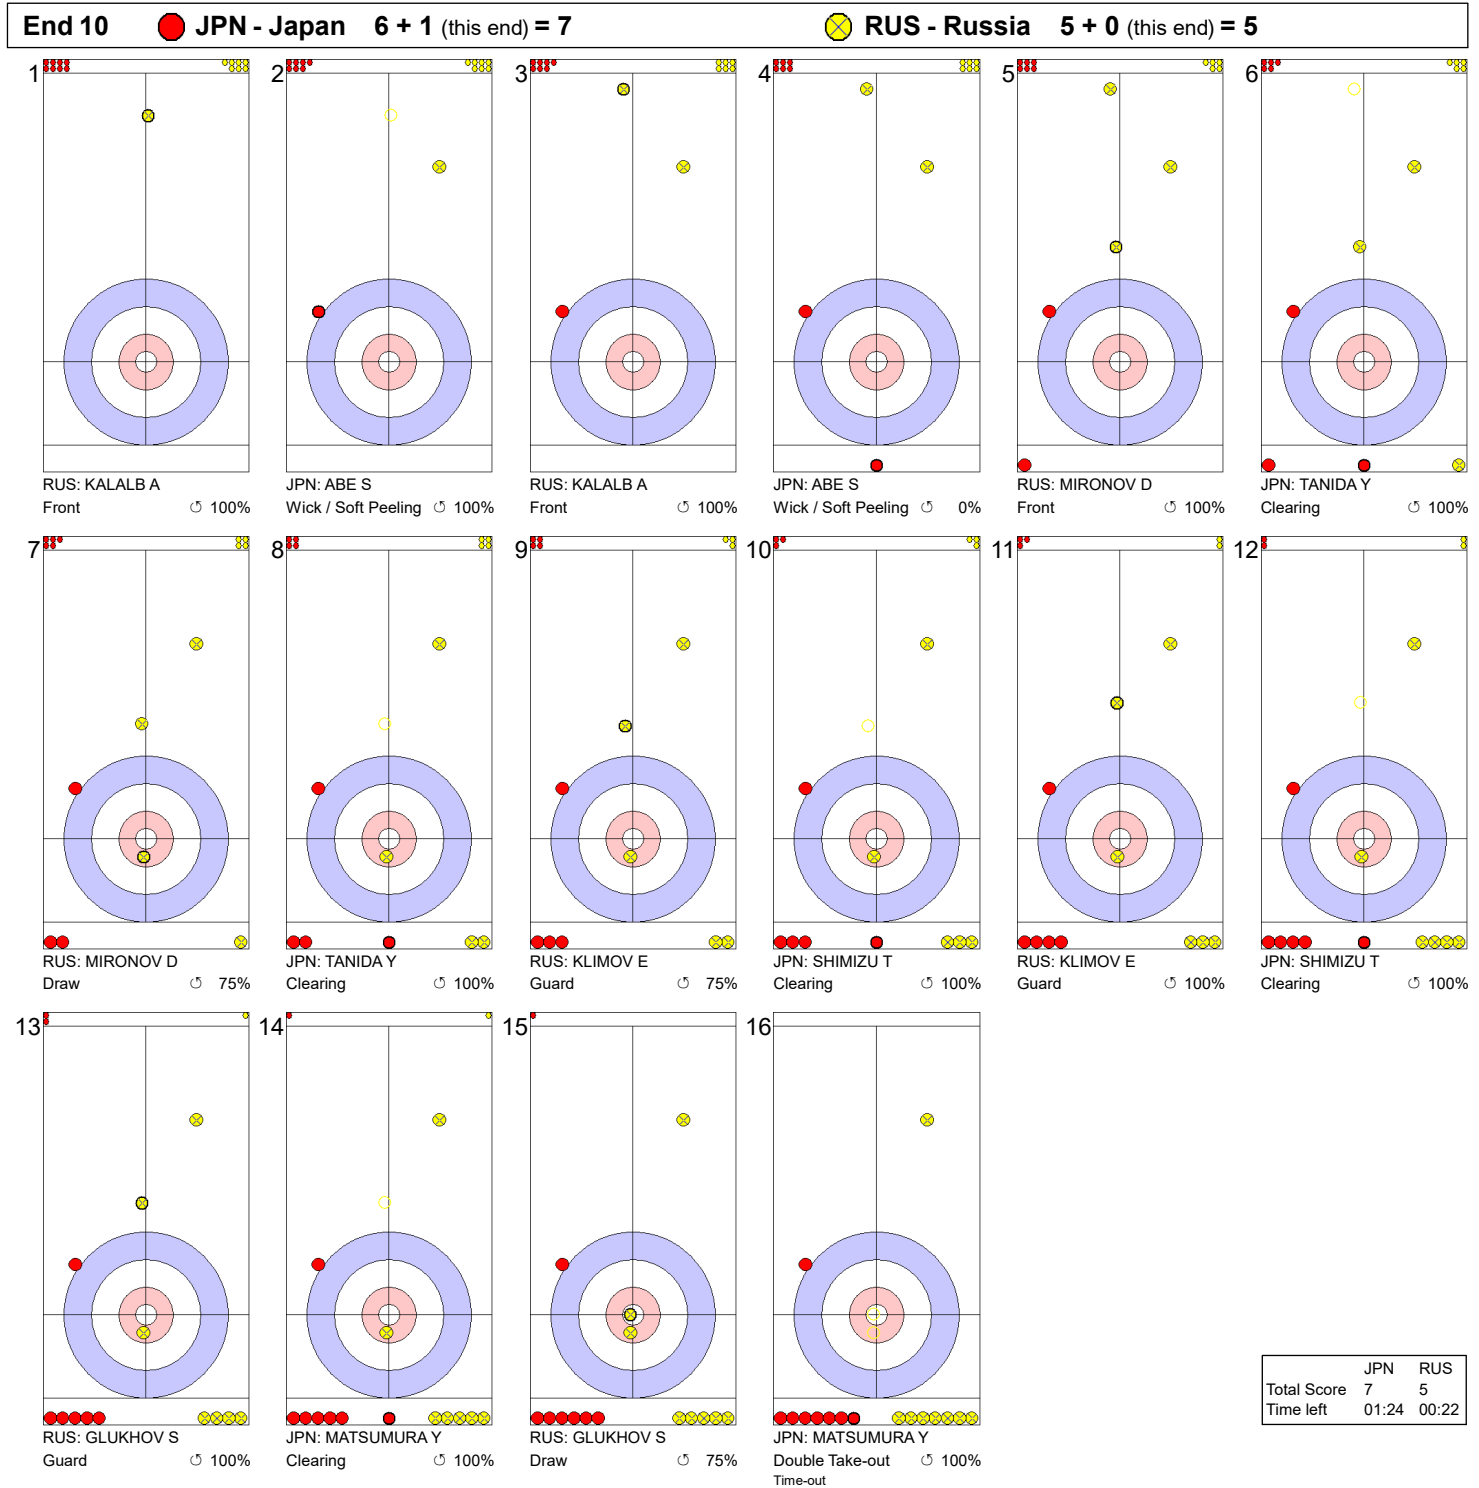

Game - Shot by Shot

Legend:

↻ Clockwise

↺ Counter-clockwise

- Not considered

Game - Shot by Shot

Legend:
 ↻ Clockwise ↺ Counter-clockwise - Not considered

Game - Shot by Shot

Legend:
 ↻ Clockwise ↺ Counter-clockwise - Not considered

Game - Shot by Shot

Legend:
 ⤴ Clockwise ⤵ Counter-clockwise - Not considered

Game - Shot by Shot

Legend:
 ↻ Clockwise ↺ Counter-clockwise - Not considered

Game - Shot by Shot

Legend:
 ↻ Clockwise ↺ Counter-clockwise - Not considered

Game - Shot by Shot

Legend:
 ↻ Clockwise ↺ Counter-clockwise - Not considered

Game - Shot by Shot

Legend:
 ⌚ Clockwise ⌚ Counter-clockwise - Not considered

Game - Shot by Shot

Legend:
 ↻ Clockwise ↺ Counter-clockwise - Not considered

Game - Shot by Shot

Legend:

↻ Clockwise ↻ Counter-clockwise - Not considered