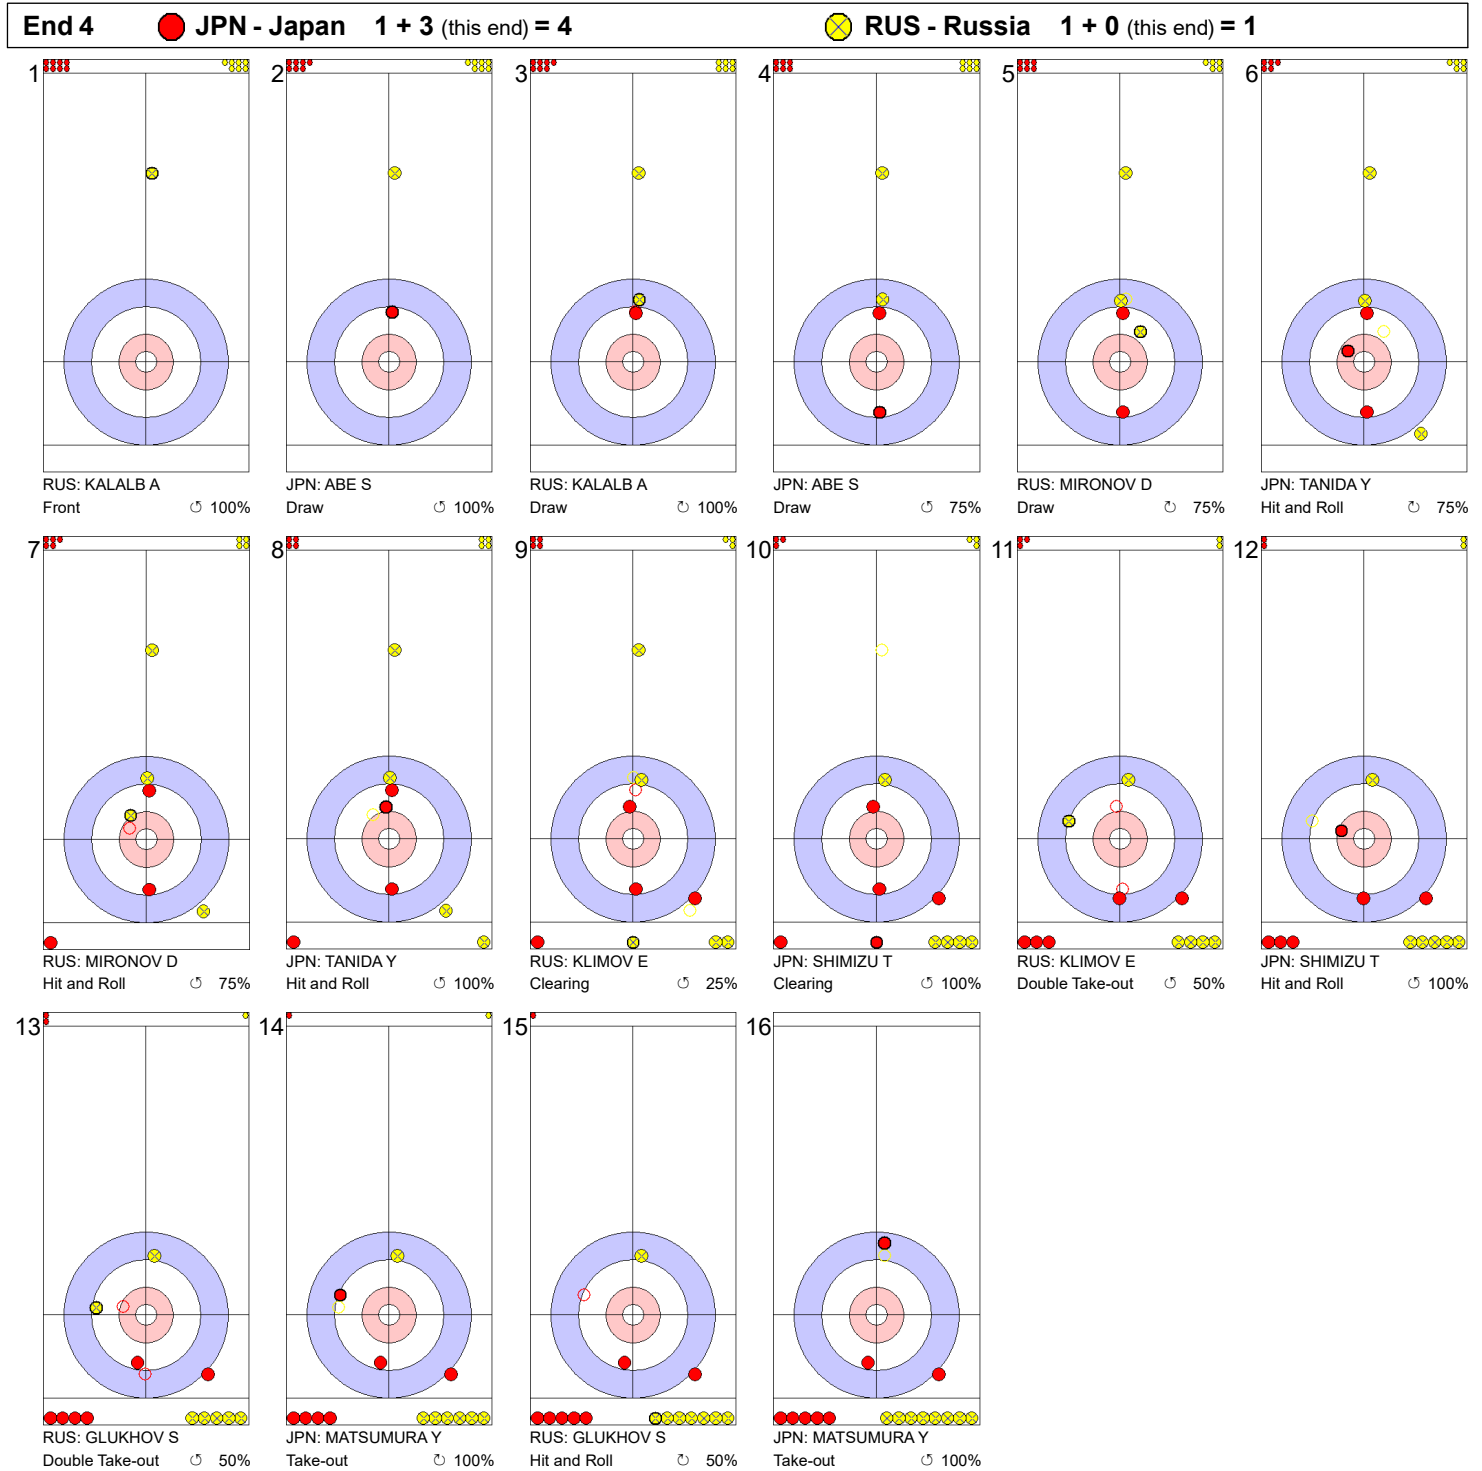

Game - Shot by Shot

Legend:

↻ Clockwise

↺ Counter-clockwise

- Not considered

Game - Shot by Shot

Legend:
 ↻ Clockwise ↺ Counter-clockwise - Not considered

Game - Shot by Shot

Legend:
 ↻ Clockwise ↺ Counter-clockwise - Not considered

Game - Shot by Shot

Legend:
 ⤴ Clockwise ⤵ Counter-clockwise - Not considered

Game - Shot by Shot

Legend:
 ↻ Clockwise ↺ Counter-clockwise - Not considered

Game - Shot by Shot

Legend:
 ↻ Clockwise ↺ Counter-clockwise - Not considered

Game - Shot by Shot

Legend:
 ↻ Clockwise ↺ Counter-clockwise - Not considered

Game - Shot by Shot

Legend:
 ⌚ Clockwise ⌚ Counter-clockwise - Not considered

Game - Shot by Shot

Legend:
 ↻ Clockwise ↺ Counter-clockwise - Not considered

Game - Shot by Shot

Legend:

↻ Clockwise ↻ Counter-clockwise - Not considered