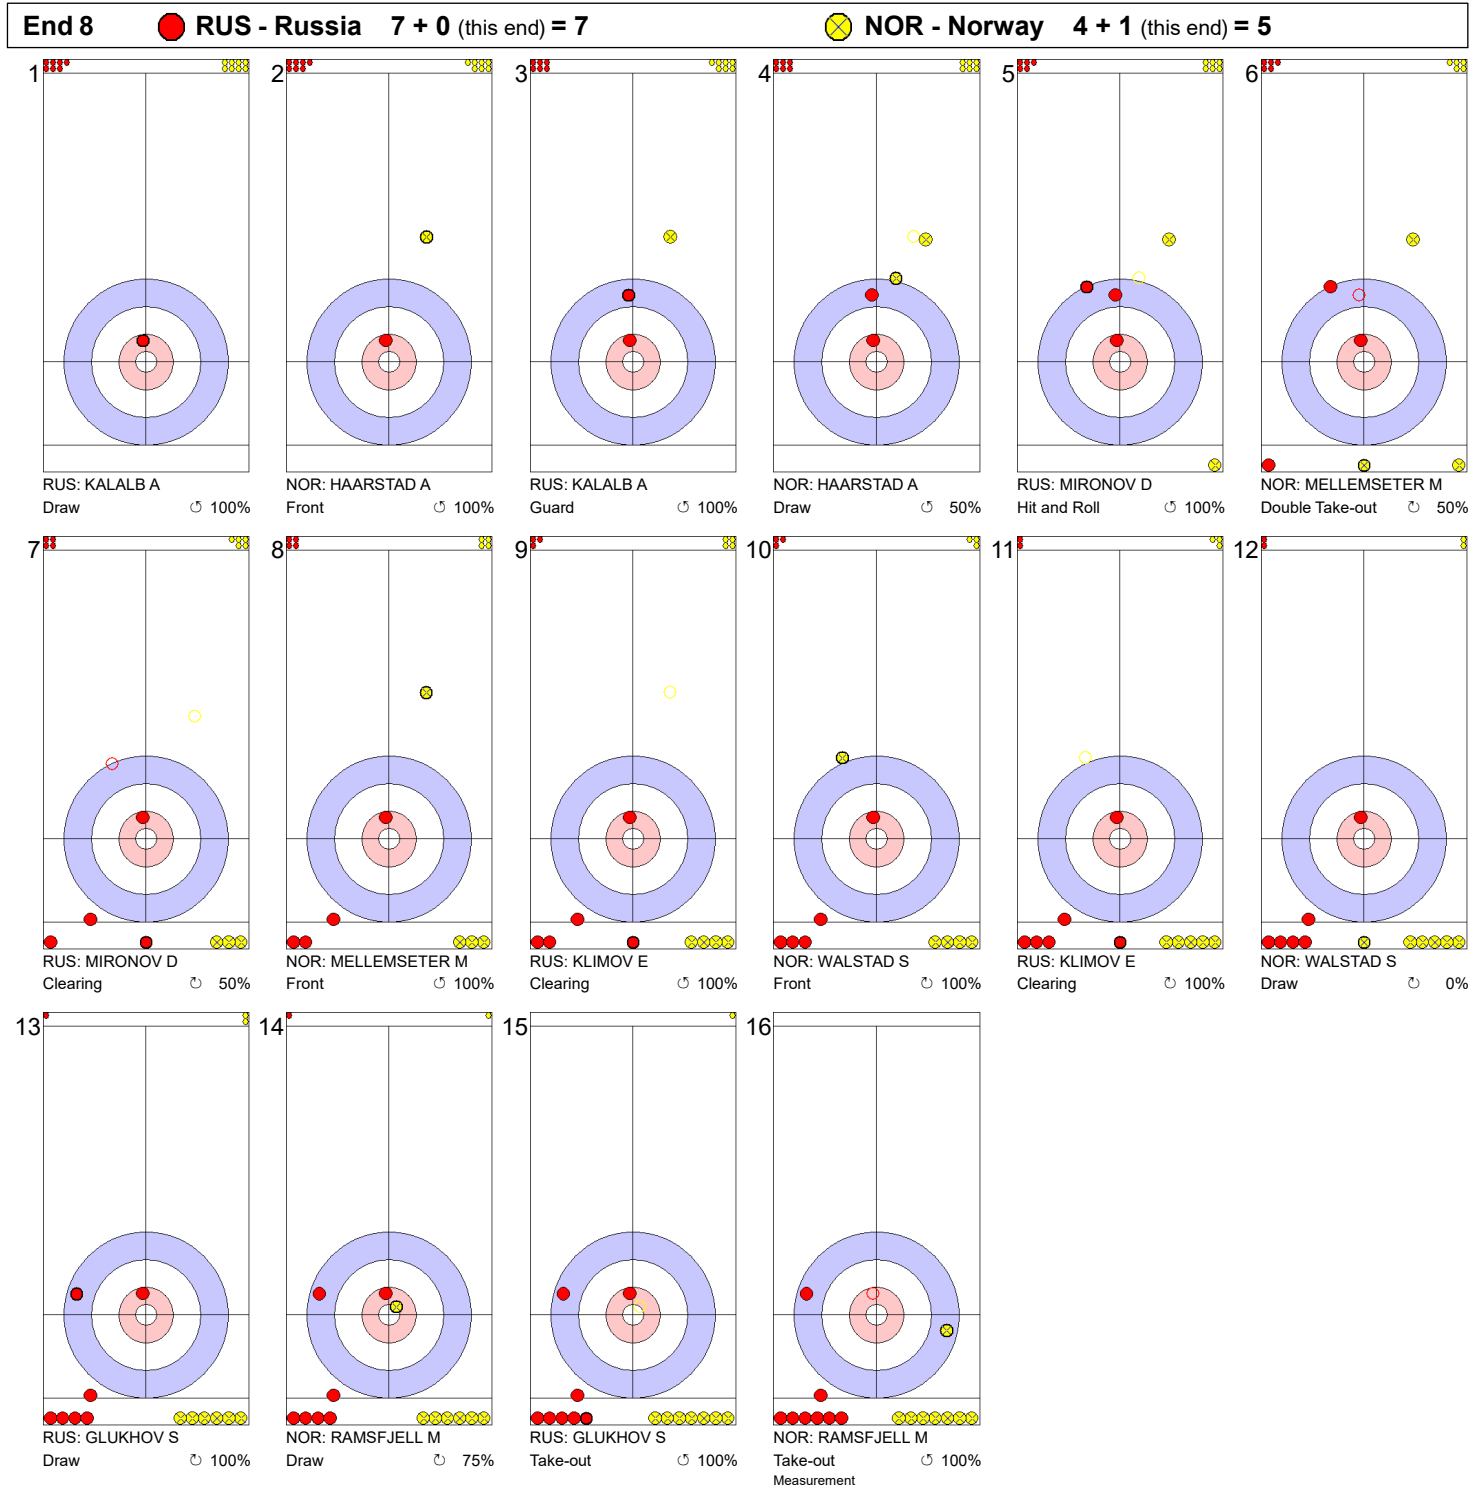

Game - Shot by Shot

Legend:
 ↻ Clockwise ↺ Counter-clockwise - Not considered

Game - Shot by Shot

Legend:
 Clockwise Counter-clockwise - Not considered

Game - Shot by Shot

Legend:
 ↻ Clockwise ↺ Counter-clockwise - Not considered

Game - Shot by Shot

Legend:
 Clockwise
 Counter-clockwise
 - Not considered

Game - Shot by Shot

Legend:
 ⌚ Clockwise ⌚ Counter-clockwise - Not considered

Game - Shot by Shot

Legend:
 ↻ Clockwise ↺ Counter-clockwise - Not considered

Game - Shot by Shot

Legend:
 ↻ Clockwise ↺ Counter-clockwise - Not considered

Game - Shot by Shot

Legend:
 ↻ Clockwise ↺ Counter-clockwise - Not considered

Game - Shot by Shot

Legend:
 ↻ Clockwise ↺ Counter-clockwise - Not considered

Game - Shot by Shot

Legend:
 ⤴ Clockwise ⤵ Counter-clockwise - Not considered