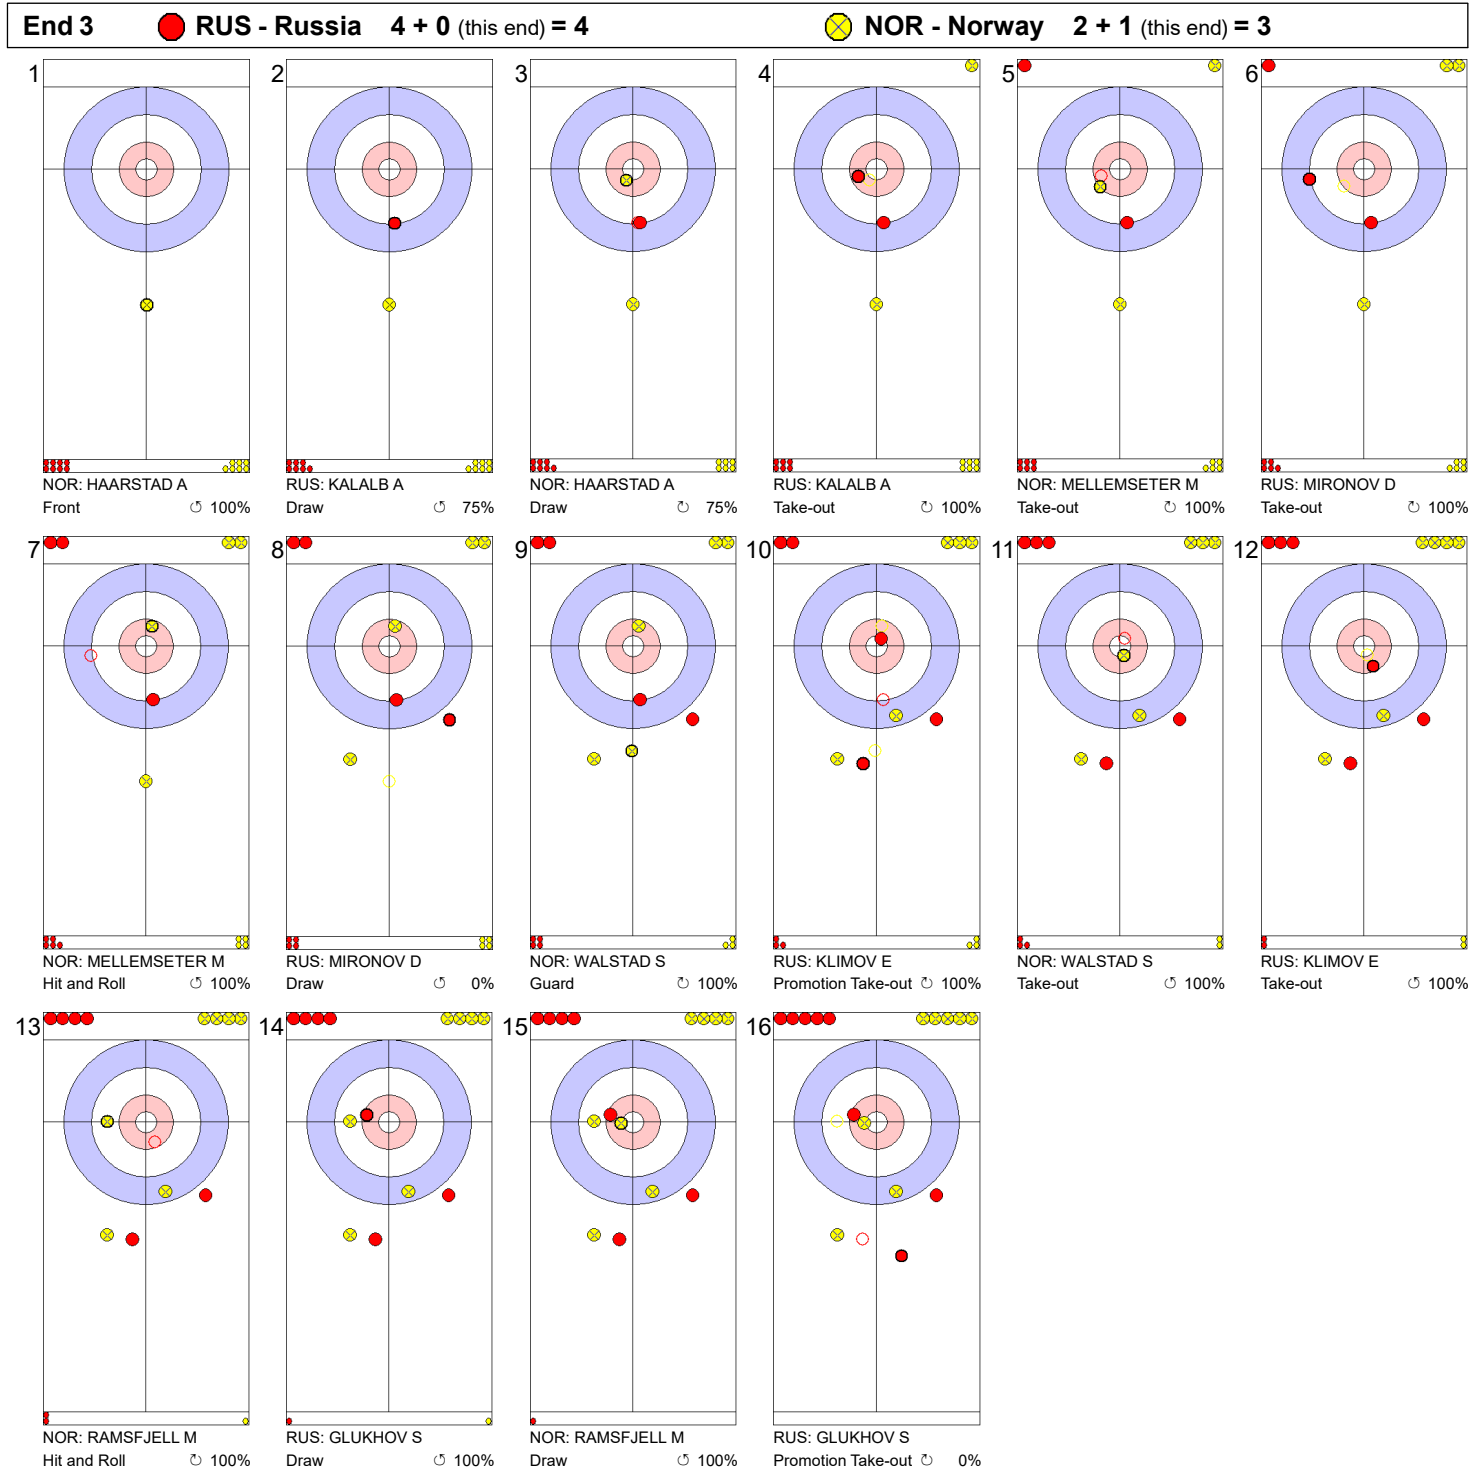

Game - Shot by Shot

Legend:
 ↻ Clockwise ↺ Counter-clockwise - Not considered

Game - Shot by Shot

Legend:
 Clockwise Counter-clockwise - Not considered

Game - Shot by Shot

Legend:
 ↻ Clockwise ↺ Counter-clockwise - Not considered

Game - Shot by Shot

Legend:
 Clockwise
 Counter-clockwise
 - Not considered

Game - Shot by Shot

Legend:
 ⌚ Clockwise ⌚ Counter-clockwise - Not considered

Game - Shot by Shot

Legend:
 ↻ Clockwise ↺ Counter-clockwise - Not considered

Game - Shot by Shot

Legend:
 ↻ Clockwise ↺ Counter-clockwise - Not considered

Game - Shot by Shot

Legend:
 ↻ Clockwise ↺ Counter-clockwise - Not considered

Game - Shot by Shot

Legend:
 ↻ Clockwise ↺ Counter-clockwise - Not considered

Game - Shot by Shot

Legend:
 ⤴ Clockwise ⤵ Counter-clockwise - Not considered