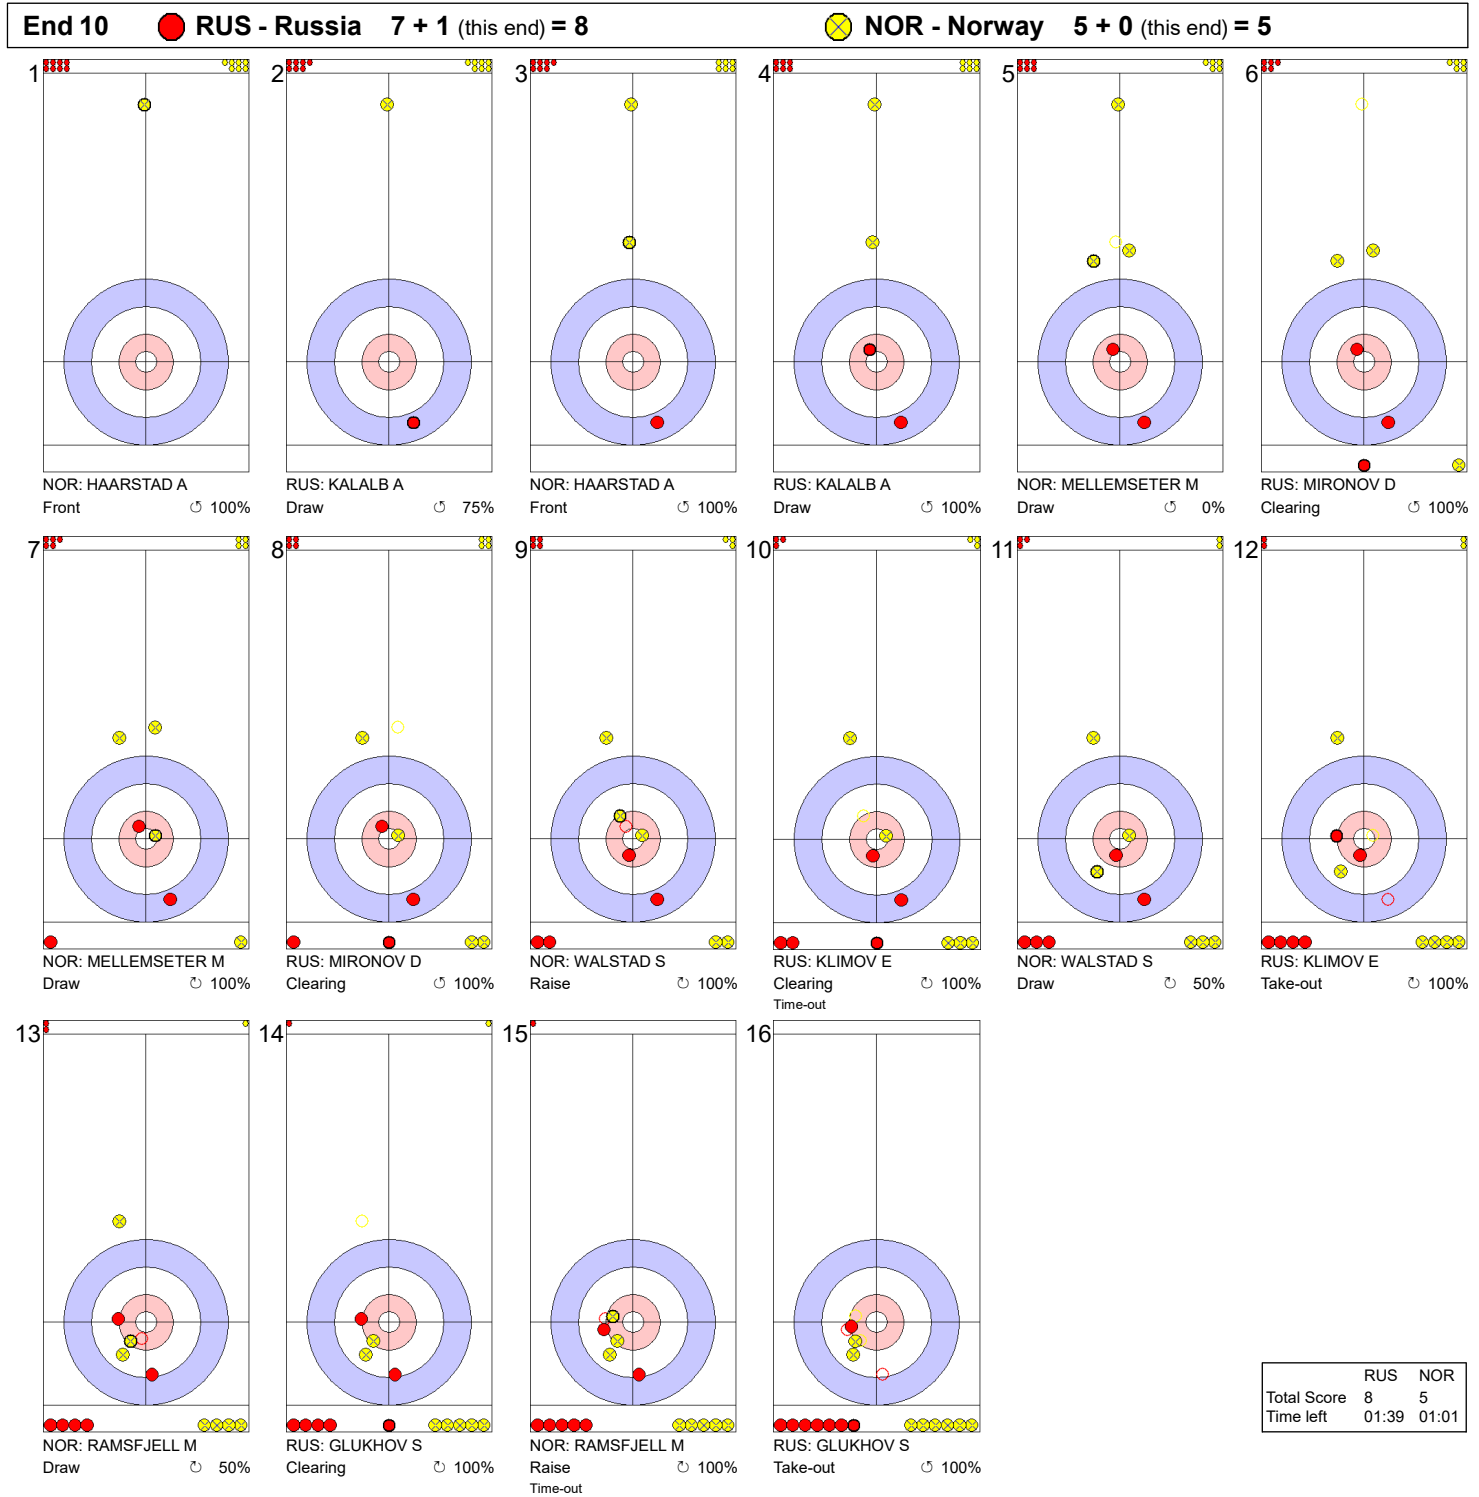

Game - Shot by Shot

Legend:
 ↻ Clockwise ↺ Counter-clockwise - Not considered

Game - Shot by Shot

Legend:
 Clockwise Counter-clockwise - Not considered

Game - Shot by Shot

Legend:
 ↻ Clockwise ↺ Counter-clockwise - Not considered

Game - Shot by Shot

Legend:
 Clockwise
 Counter-clockwise
 - Not considered

Game - Shot by Shot

Legend:
 ⌚ Clockwise ⌚ Counter-clockwise - Not considered

Game - Shot by Shot

Legend:
 ↻ Clockwise ↺ Counter-clockwise - Not considered

Game - Shot by Shot

Legend:
 ↻ Clockwise ↺ Counter-clockwise - Not considered

Game - Shot by Shot

Legend:
 ↻ Clockwise ↺ Counter-clockwise - Not considered

Game - Shot by Shot

Legend:
 ↻ Clockwise ↺ Counter-clockwise - Not considered

Game - Shot by Shot

Legend:
 ⤴ Clockwise ⤵ Counter-clockwise - Not considered