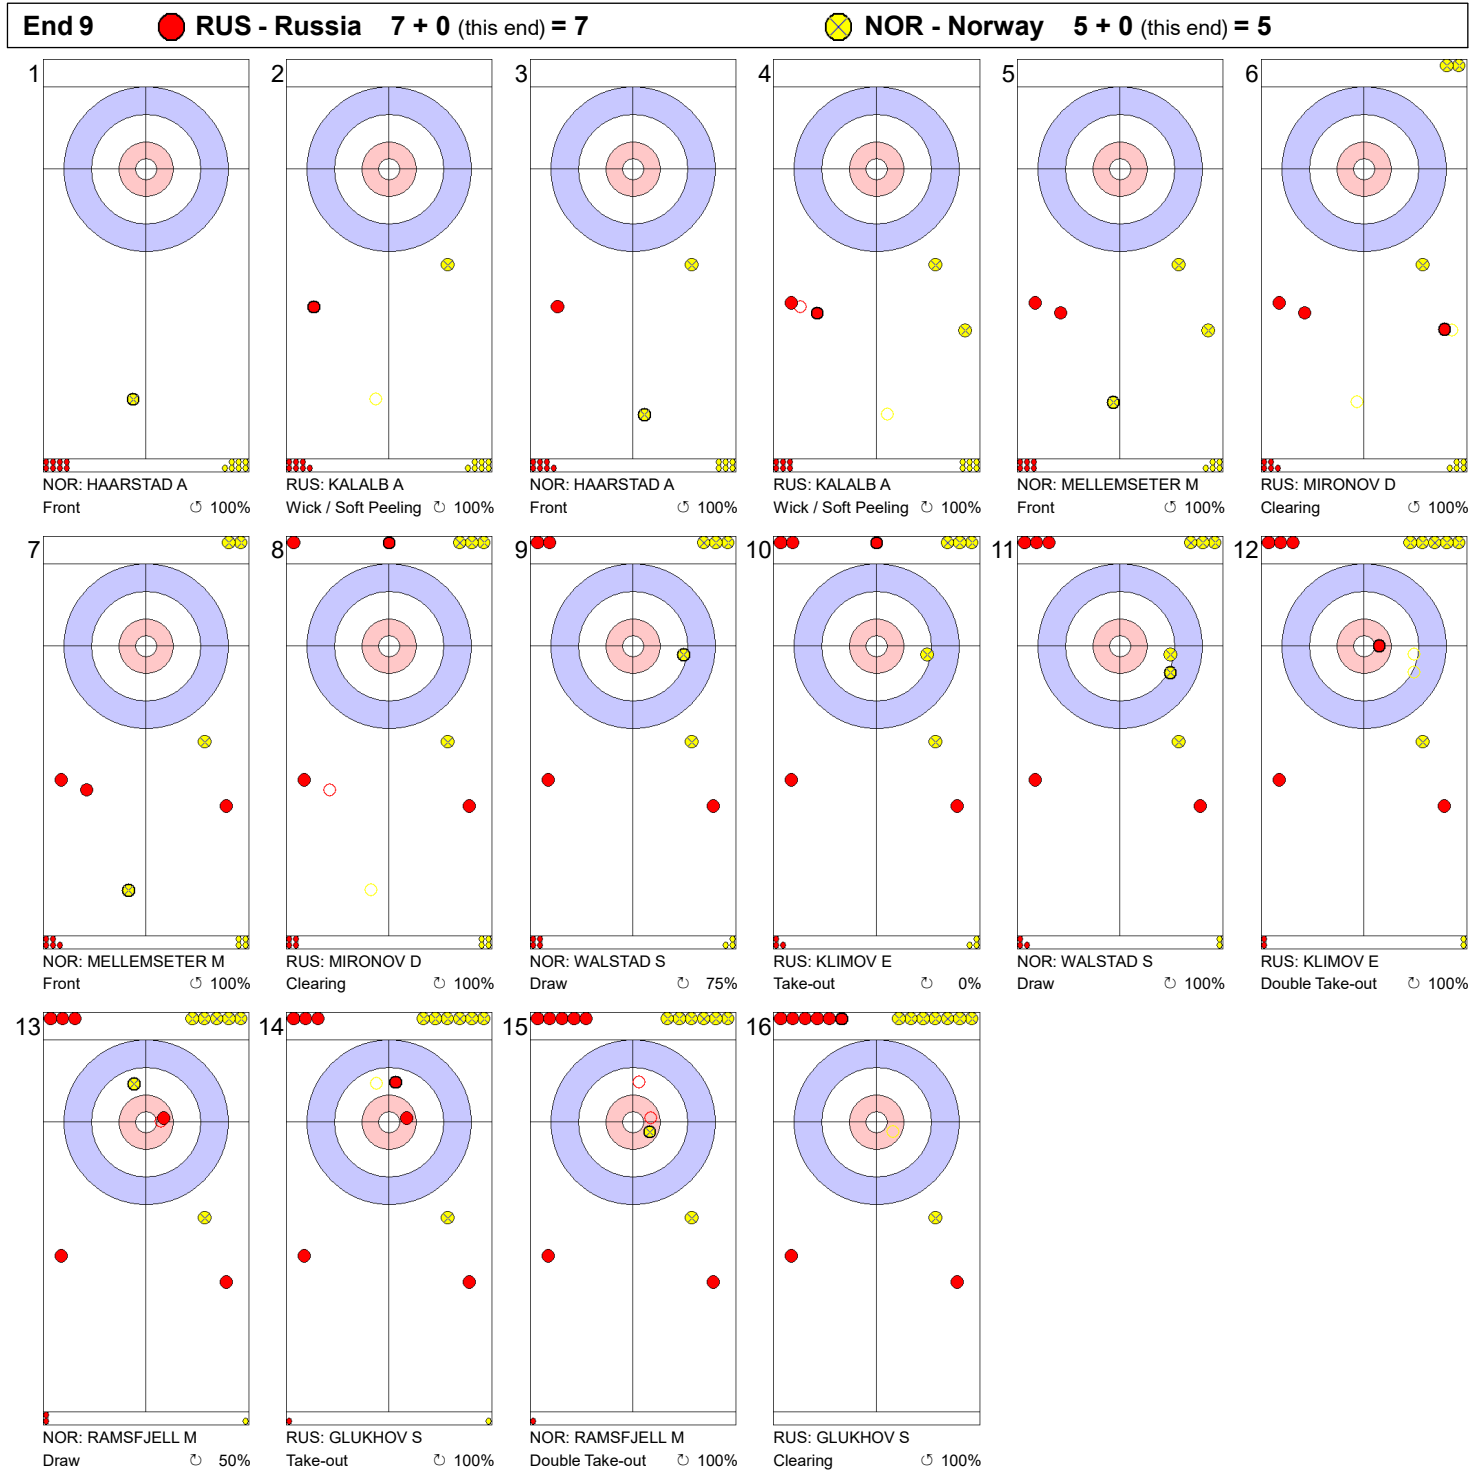

Game - Shot by Shot

Legend:
 ↻ Clockwise ↺ Counter-clockwise - Not considered

Game - Shot by Shot

Legend:
 Clockwise Counter-clockwise - Not considered

Game - Shot by Shot

Legend:
 ↻ Clockwise ↺ Counter-clockwise - Not considered

Game - Shot by Shot

Legend:
 Clockwise
 Counter-clockwise
 - Not considered

Game - Shot by Shot

Legend:
 ⌚ Clockwise ⌚ Counter-clockwise - Not considered

Game - Shot by Shot

Legend:
 ↻ Clockwise ↺ Counter-clockwise - Not considered

Game - Shot by Shot

Legend:
 ↻ Clockwise ↺ Counter-clockwise - Not considered

Game - Shot by Shot

Legend:
 ↻ Clockwise ↺ Counter-clockwise - Not considered

Game - Shot by Shot

Legend:
 ↻ Clockwise ↺ Counter-clockwise - Not considered

Game - Shot by Shot

Legend:
 ⤴ Clockwise ⤵ Counter-clockwise - Not considered