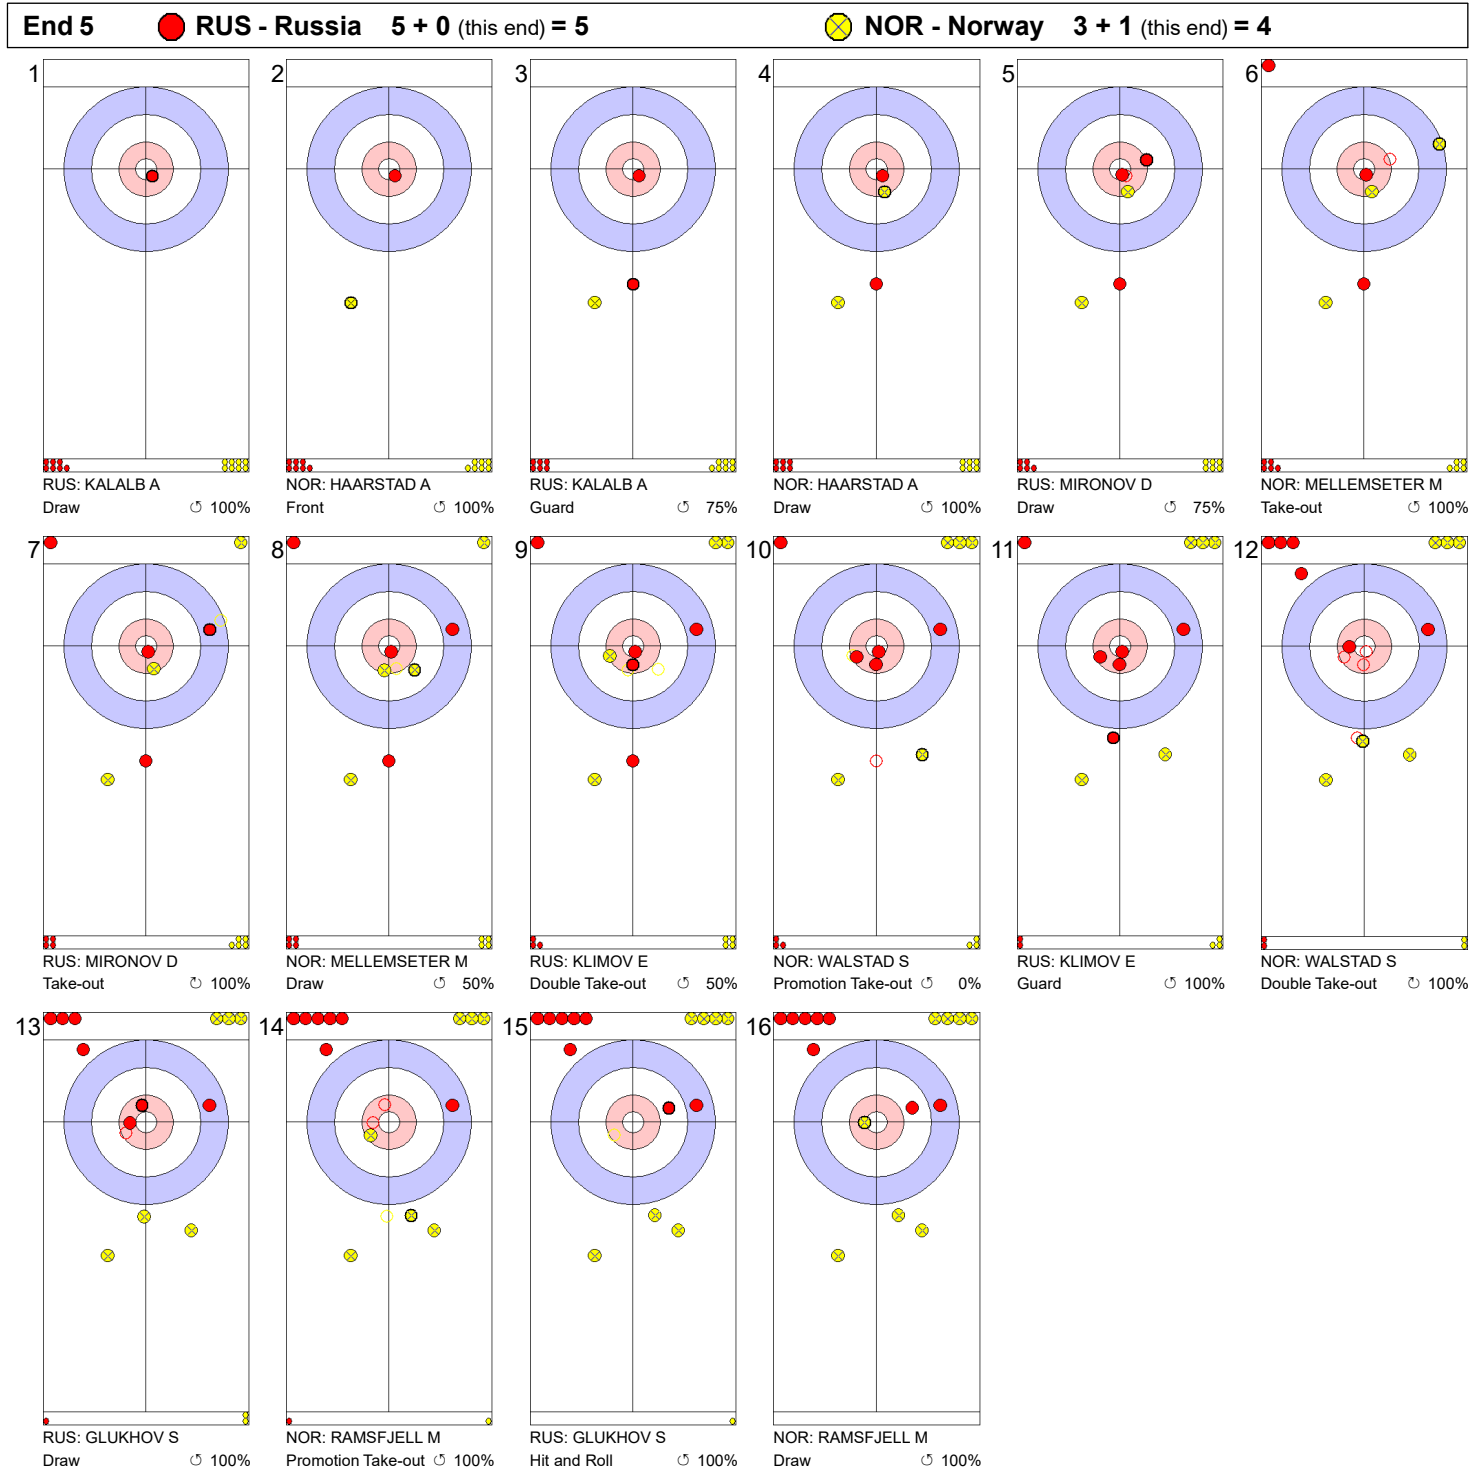

Game - Shot by Shot

Legend:
 ↻ Clockwise ↺ Counter-clockwise - Not considered

Game - Shot by Shot

Legend:
 Clockwise Counter-clockwise - Not considered

Game - Shot by Shot

Legend:
 ↻ Clockwise ↺ Counter-clockwise - Not considered

Game - Shot by Shot

Legend:
 Clockwise
 Counter-clockwise
 - Not considered

Game - Shot by Shot

Legend:
 ⌚ Clockwise ⌚ Counter-clockwise - Not considered

Game - Shot by Shot

Legend:
 ↻ Clockwise ↺ Counter-clockwise - Not considered

Game - Shot by Shot

Legend:
 ↻ Clockwise ↺ Counter-clockwise - Not considered

Game - Shot by Shot

Legend:
 ↻ Clockwise ↺ Counter-clockwise - Not considered

Game - Shot by Shot

Legend:
 ↻ Clockwise ↺ Counter-clockwise - Not considered

Game - Shot by Shot

Legend:
 ⤴ Clockwise ⤵ Counter-clockwise - Not considered