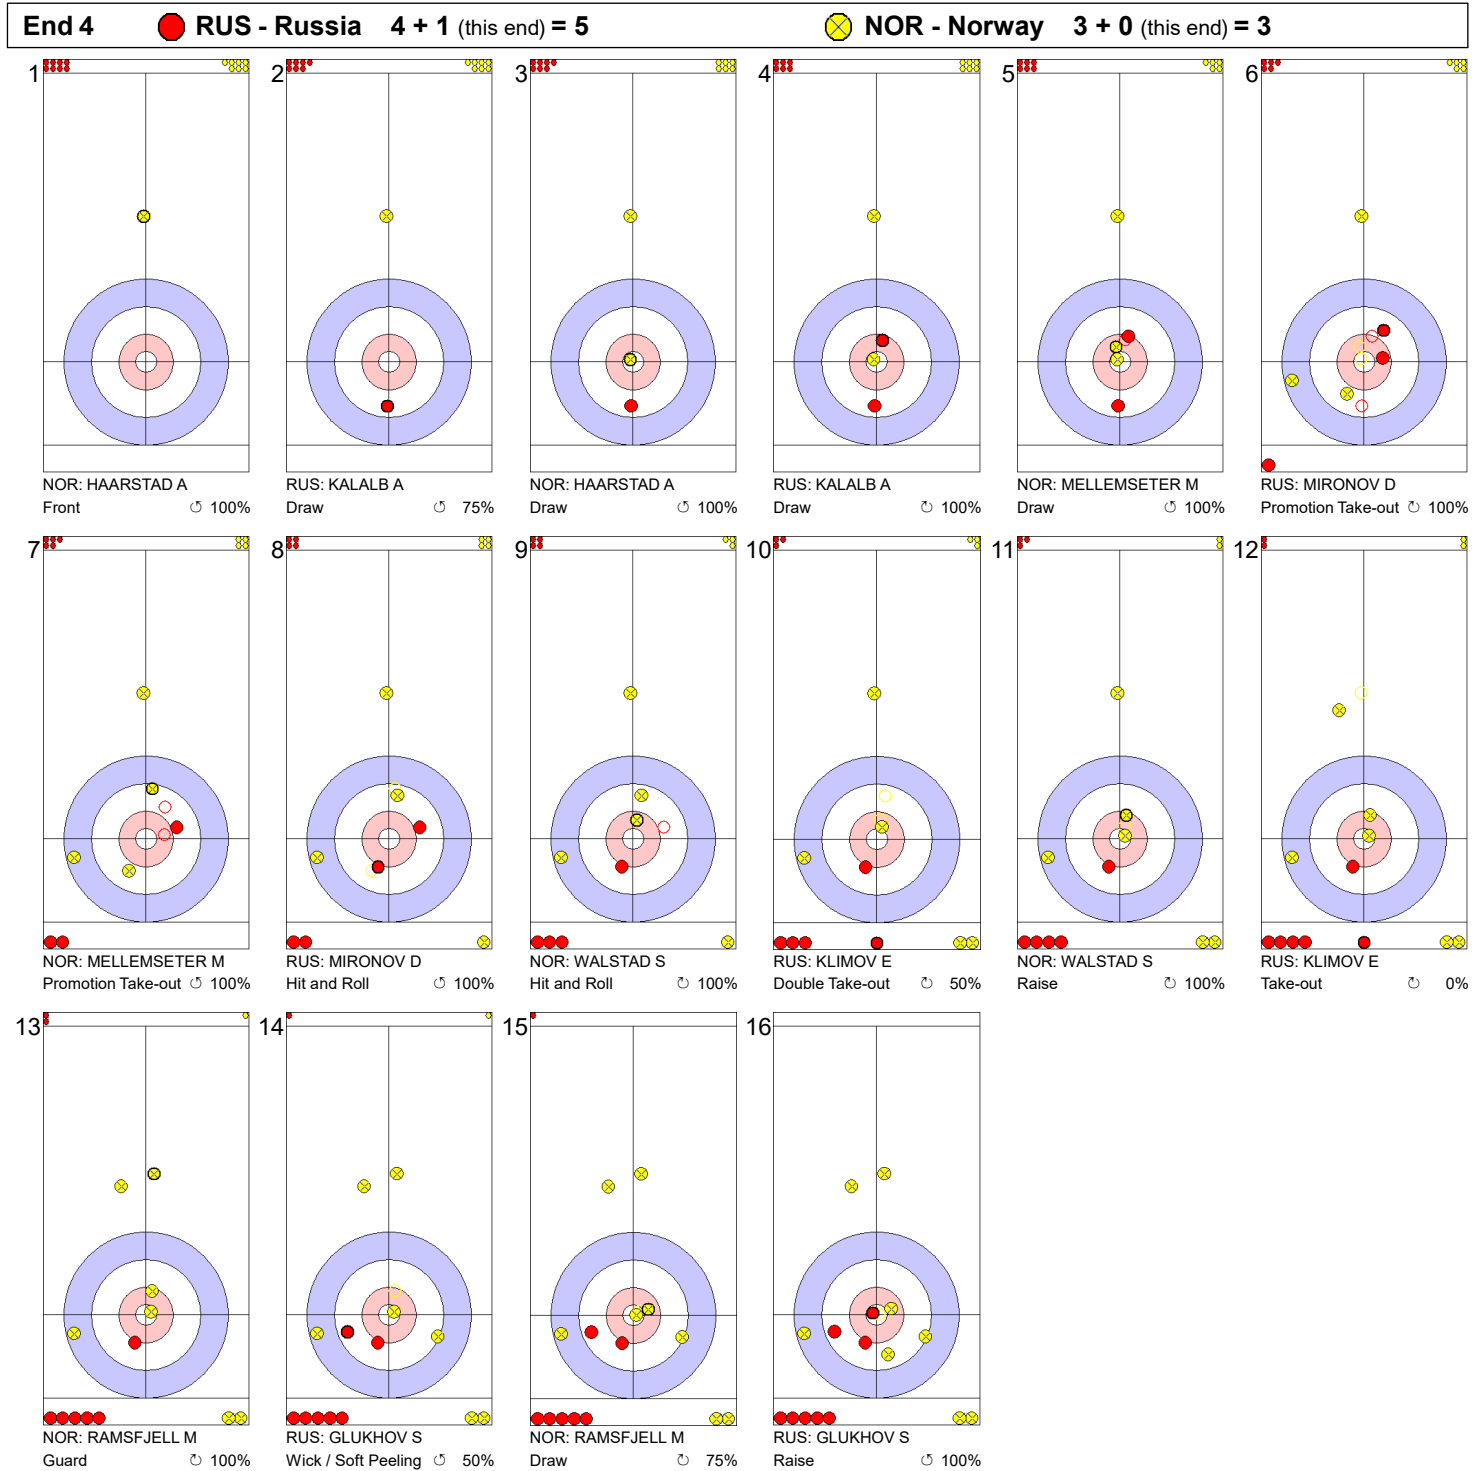

Game - Shot by Shot

Legend:
 ↻ Clockwise ↺ Counter-clockwise - Not considered

Game - Shot by Shot

Legend:
 Clockwise Counter-clockwise - Not considered

Game - Shot by Shot

Legend:
 ↻ Clockwise ↺ Counter-clockwise - Not considered

Game - Shot by Shot

Legend:
 Clockwise
 Counter-clockwise
 - Not considered

Game - Shot by Shot

Legend:
 ⌚ Clockwise ⌚ Counter-clockwise - Not considered

Game - Shot by Shot

Legend:
 ↻ Clockwise ↺ Counter-clockwise - Not considered

Game - Shot by Shot

Legend:
 ↻ Clockwise ↺ Counter-clockwise - Not considered

Game - Shot by Shot

Legend:
 ↻ Clockwise ↺ Counter-clockwise - Not considered

Game - Shot by Shot

Legend:
 ↻ Clockwise ↺ Counter-clockwise - Not considered

Game - Shot by Shot

Legend:
 ⤴ Clockwise ⤵ Counter-clockwise - Not considered