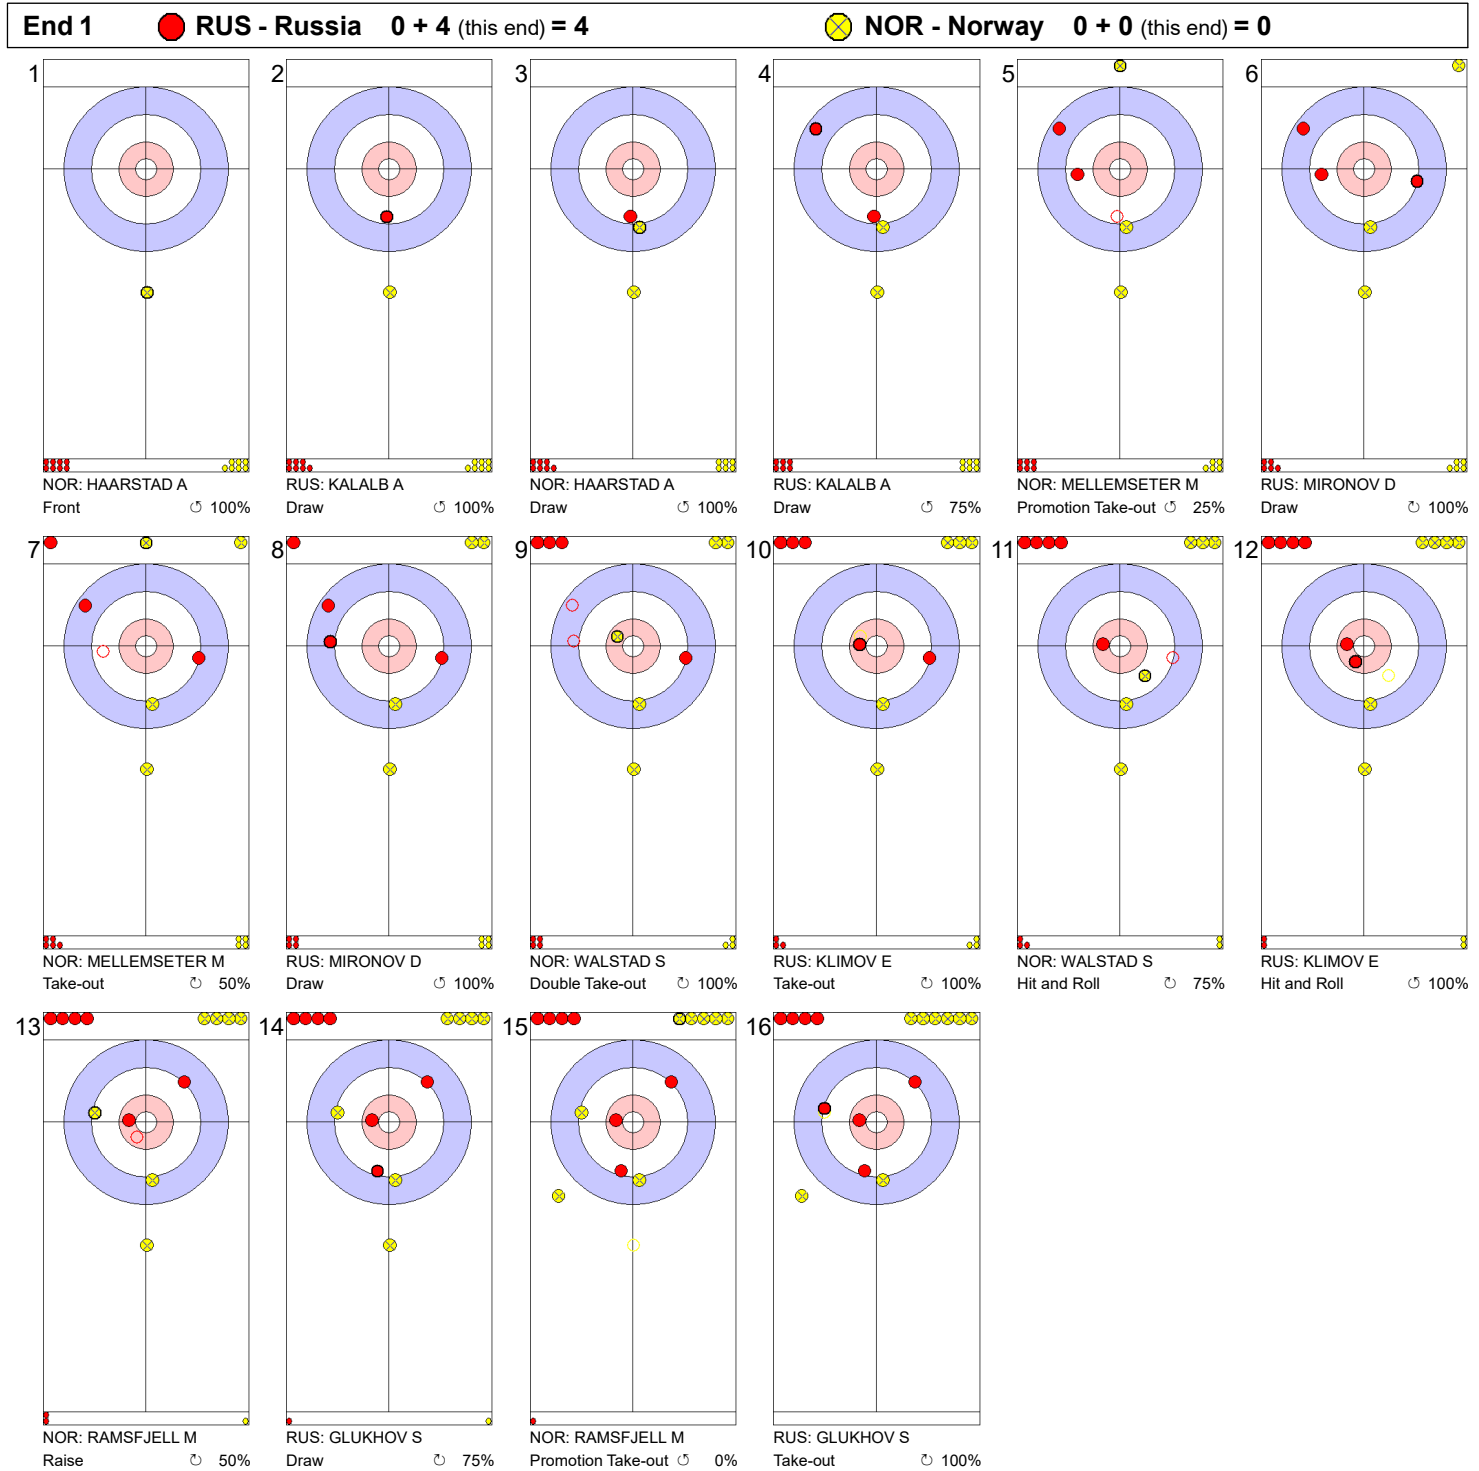

Game - Shot by Shot

Legend:
 ↻ Clockwise ↺ Counter-clockwise - Not considered

Game - Shot by Shot

Legend:
 Clockwise Counter-clockwise - Not considered

Game - Shot by Shot

Legend:
 ↻ Clockwise ↺ Counter-clockwise - Not considered

Game - Shot by Shot

Legend:
 Clockwise
 Counter-clockwise
 - Not considered

Game - Shot by Shot

Legend:
 ⌚ Clockwise ⌚ Counter-clockwise - Not considered

Game - Shot by Shot

Legend:
 ↻ Clockwise ↺ Counter-clockwise - Not considered

Game - Shot by Shot

Legend:
 ↻ Clockwise ↺ Counter-clockwise - Not considered

Game - Shot by Shot

Legend:
 ↻ Clockwise ↺ Counter-clockwise - Not considered

Game - Shot by Shot

Legend:
 ↻ Clockwise ↺ Counter-clockwise - Not considered

Game - Shot by Shot

Legend:
 ⤴ Clockwise ⤵ Counter-clockwise - Not considered