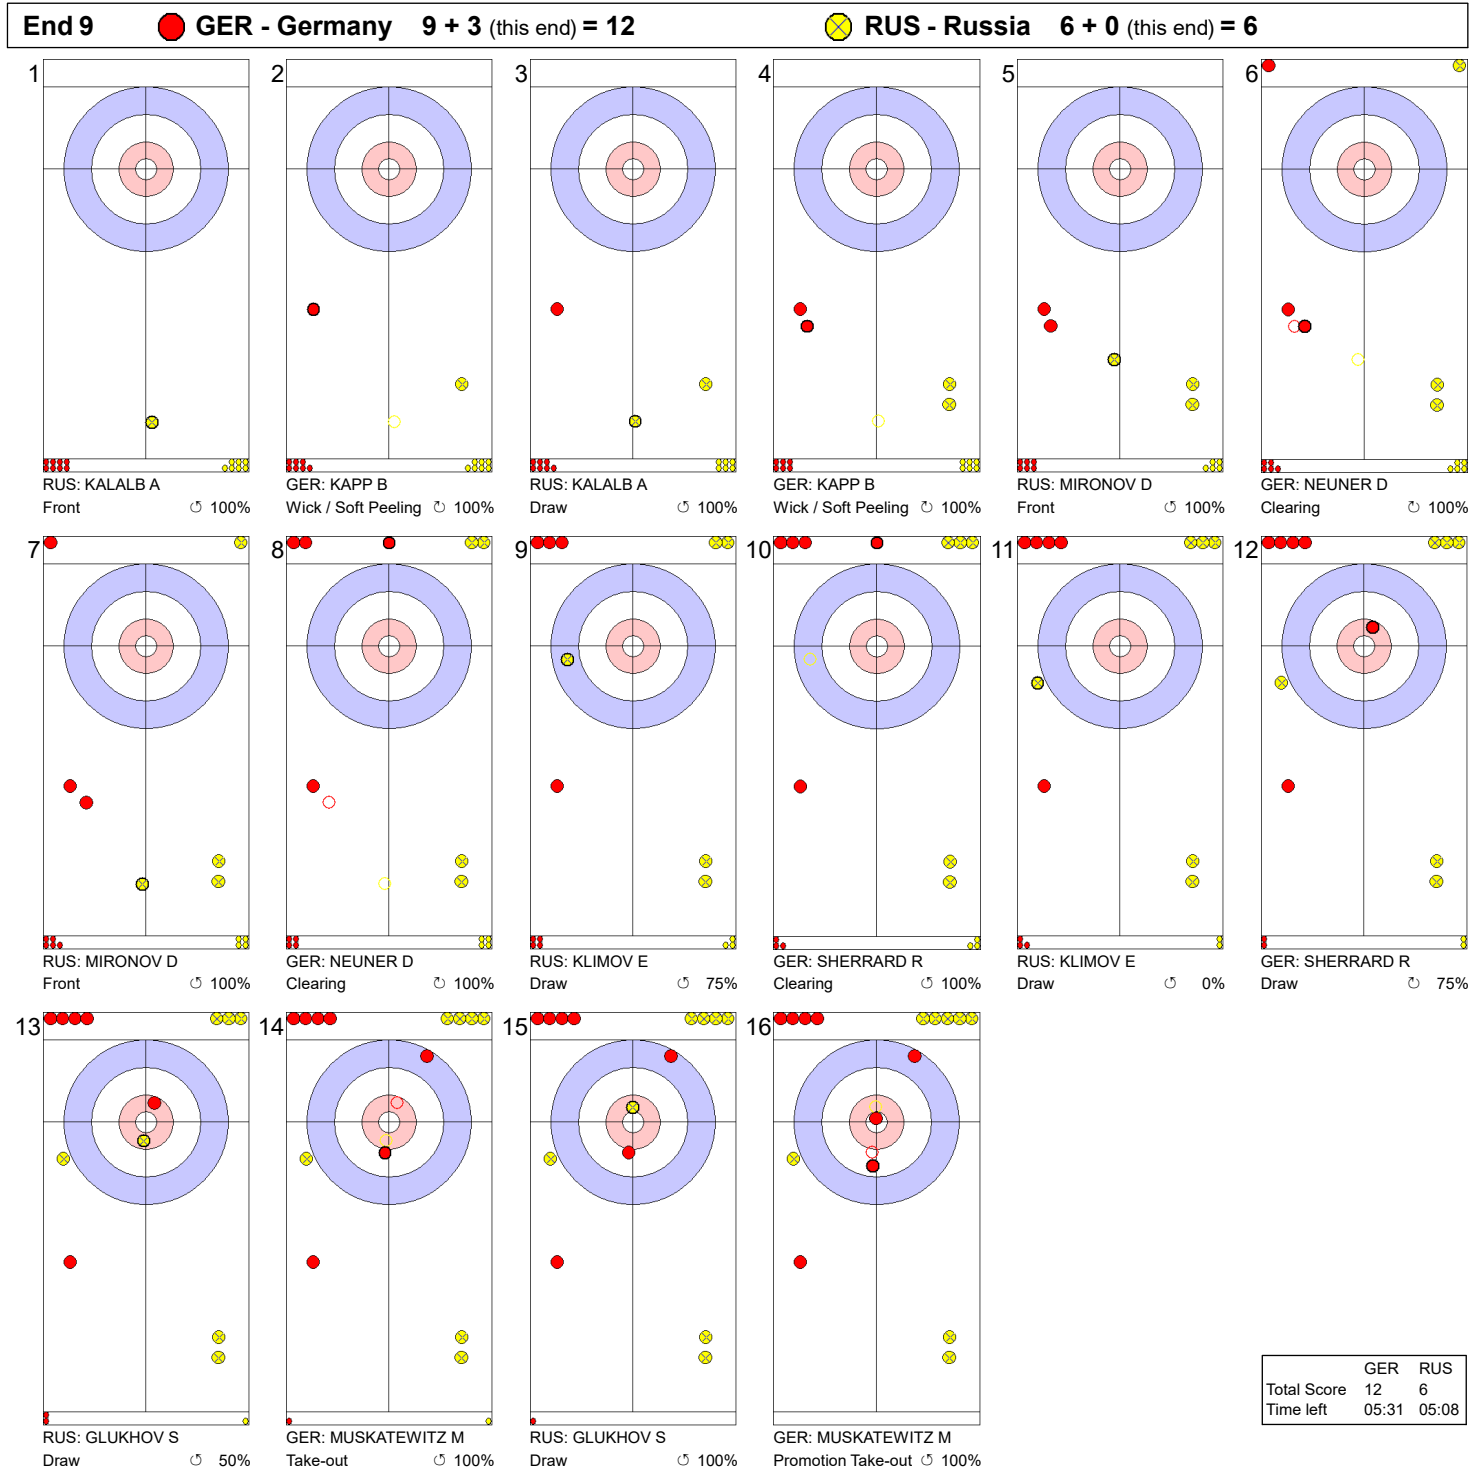

Game - Shot by Shot

Legend:
 ↻ Clockwise ↺ Counter-clockwise - Not considered

Game - Shot by Shot

Legend:
 ↻ Clockwise ↺ Counter-clockwise - Not considered

Game - Shot by Shot

Legend:
 ↻ Clockwise ↺ Counter-clockwise - Not considered