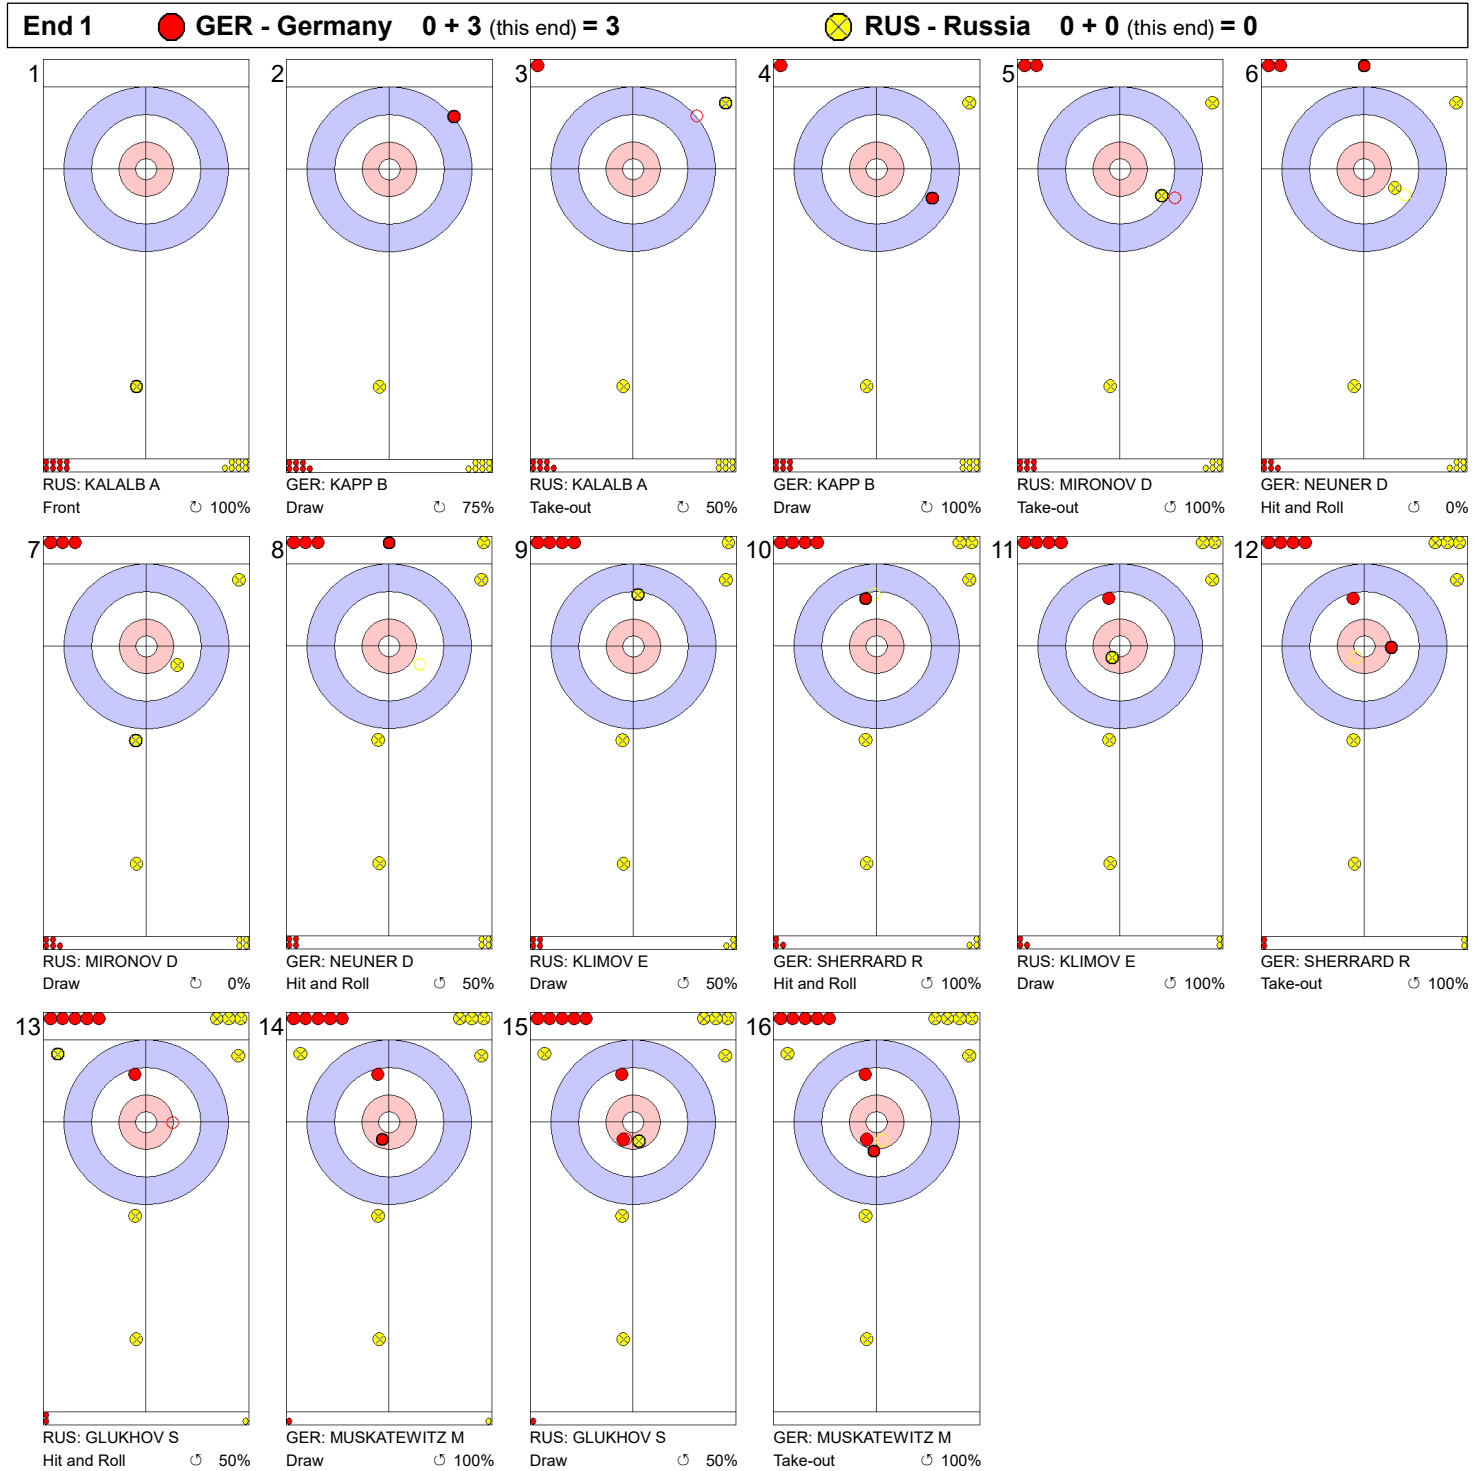

Game - Shot by Shot

Legend:
 ↻ Clockwise ↺ Counter-clockwise - Not considered

Game - Shot by Shot

Legend:
 ↻ Clockwise ↺ Counter-clockwise - Not considered

Game - Shot by Shot

Legend:
 ↻ Clockwise ↺ Counter-clockwise - Not considered