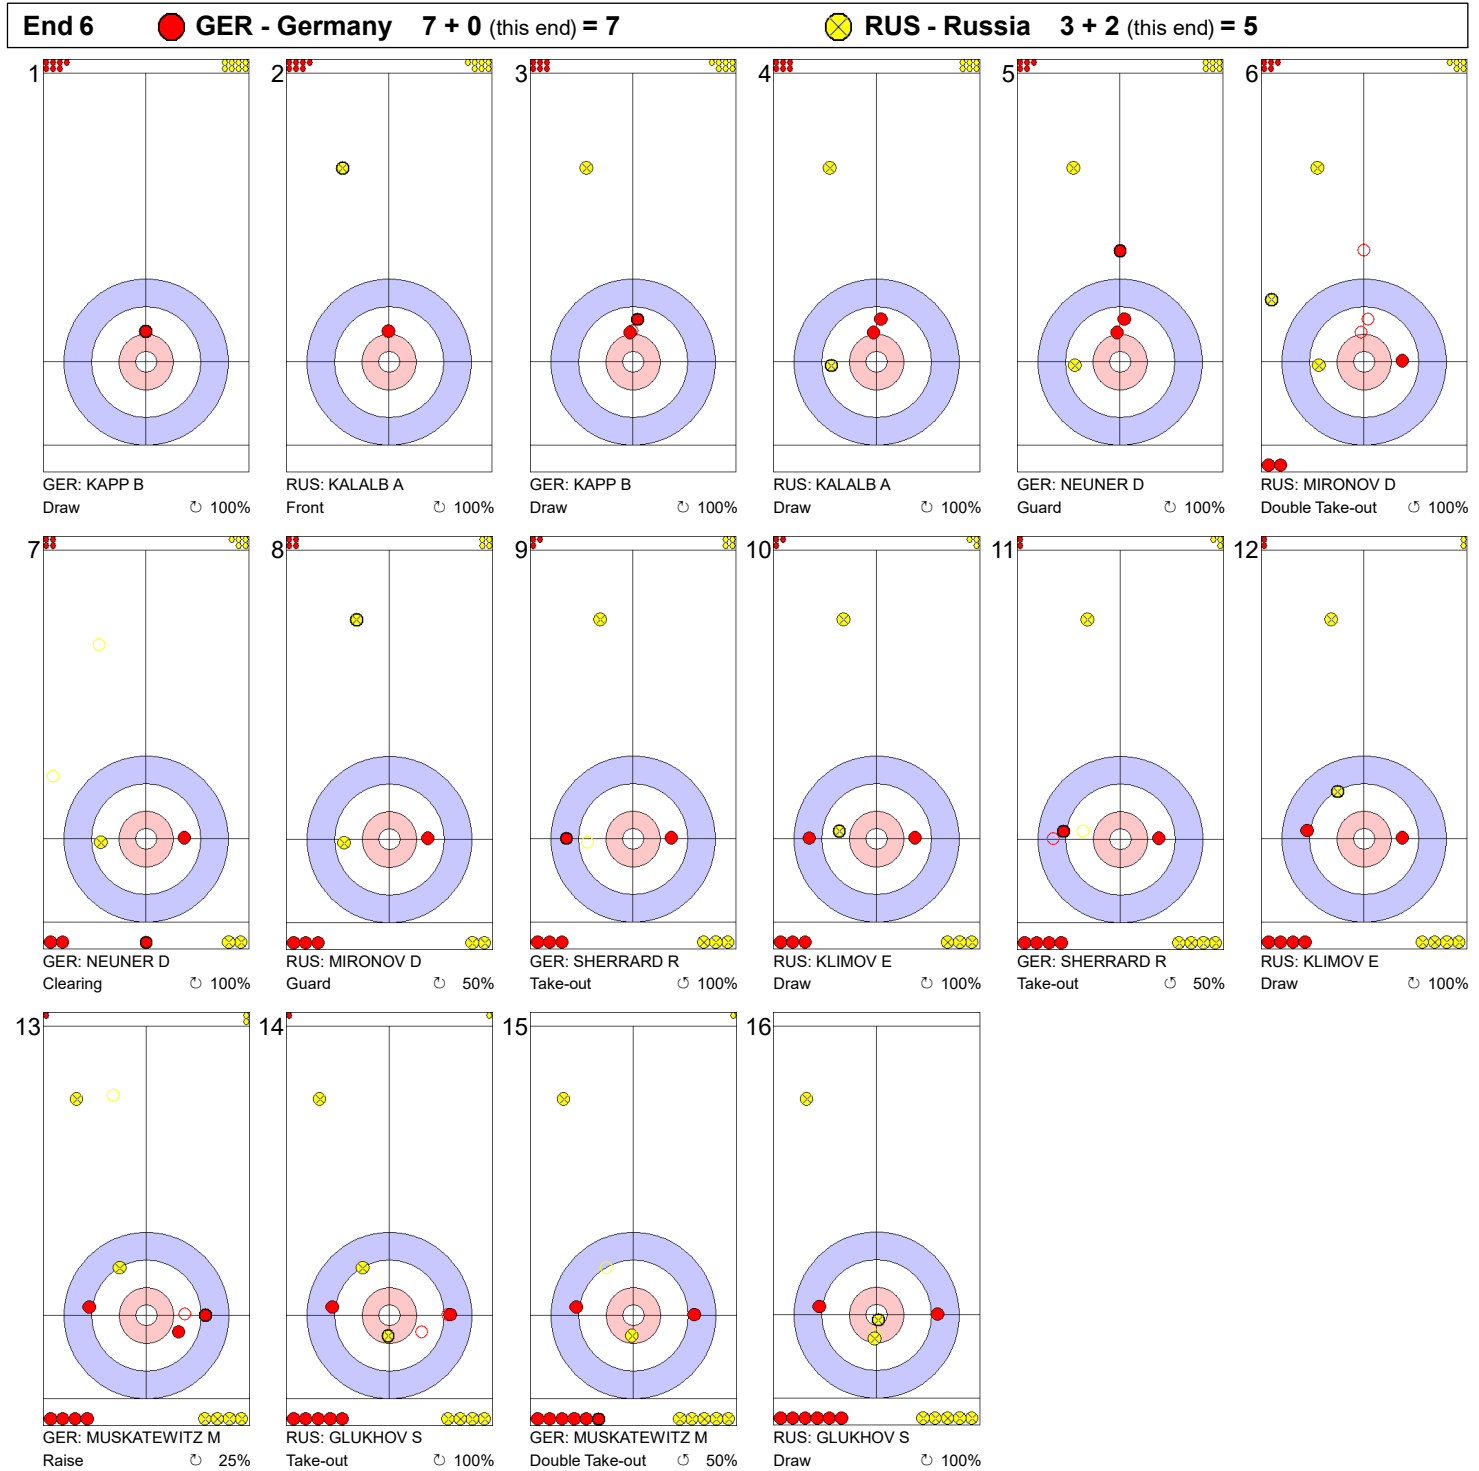

Game - Shot by Shot

Legend:
 ↻ Clockwise ↺ Counter-clockwise - Not considered

Game - Shot by Shot

Legend:
 ↻ Clockwise ↺ Counter-clockwise - Not considered

Game - Shot by Shot

Legend:
 ↻ Clockwise ↺ Counter-clockwise - Not considered