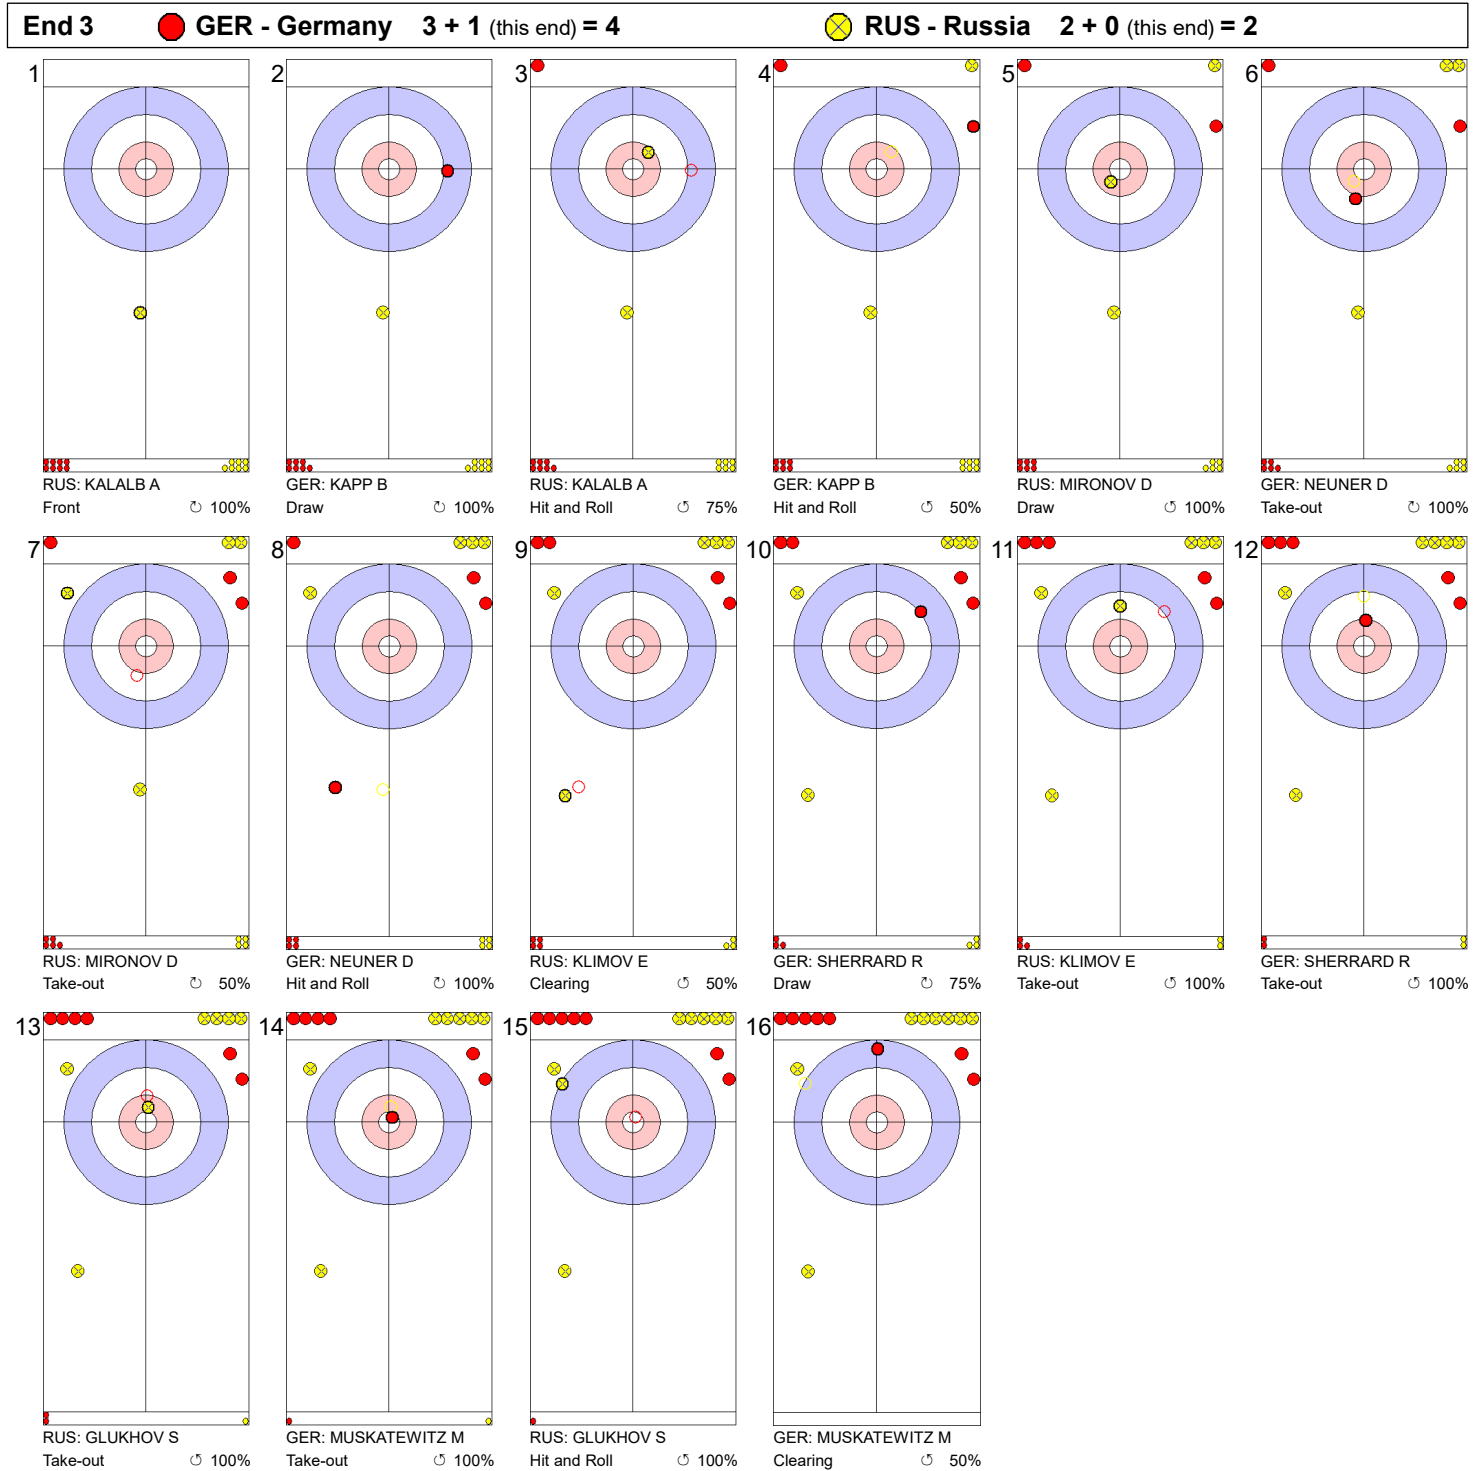

Game - Shot by Shot

Legend:
 ↻ Clockwise ↺ Counter-clockwise - Not considered

Game - Shot by Shot

Legend:
 ↻ Clockwise ↺ Counter-clockwise - Not considered

Game - Shot by Shot

Legend:
 ↻ Clockwise ↺ Counter-clockwise - Not considered