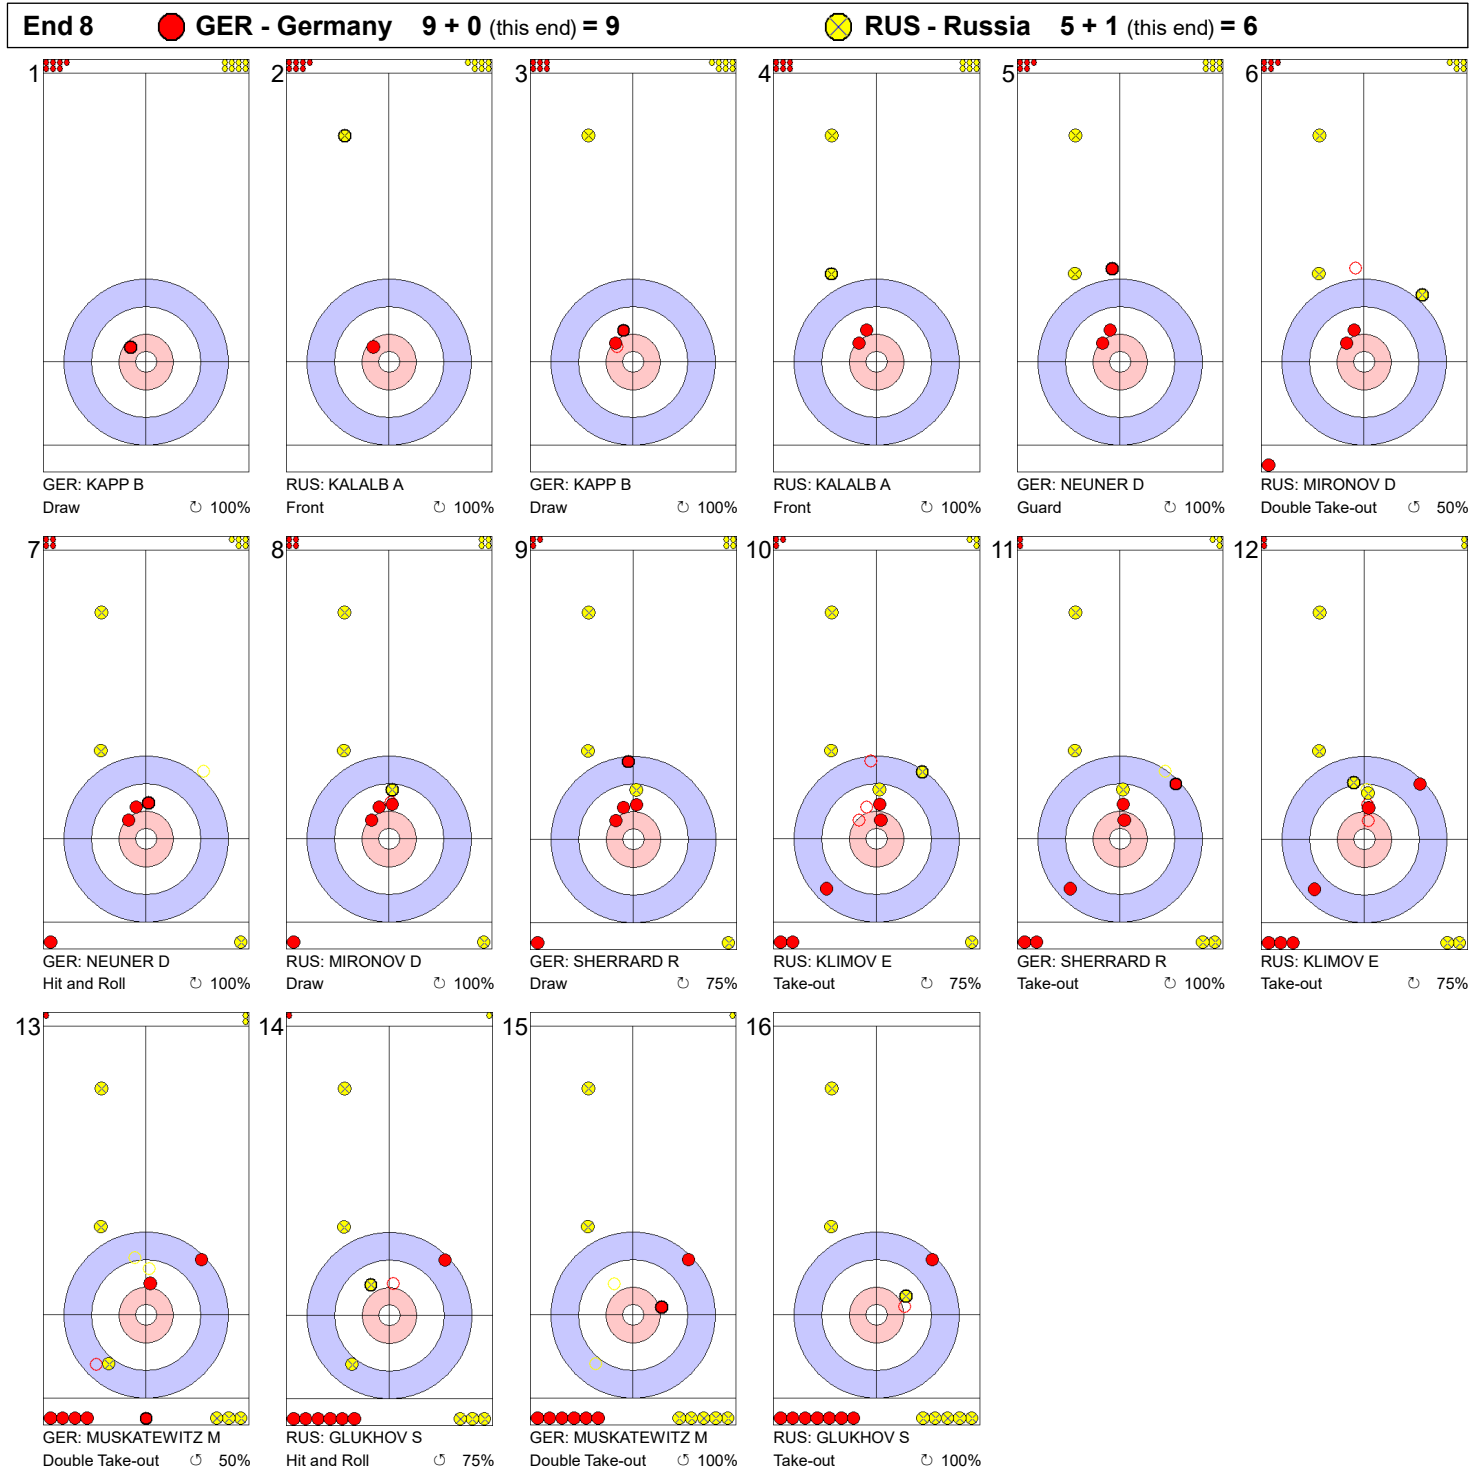

Game - Shot by Shot

Legend:
 ↻ Clockwise ↺ Counter-clockwise - Not considered

Game - Shot by Shot

Legend:
 ↻ Clockwise ↺ Counter-clockwise - Not considered

Game - Shot by Shot

Legend:
 ↻ Clockwise ↺ Counter-clockwise - Not considered