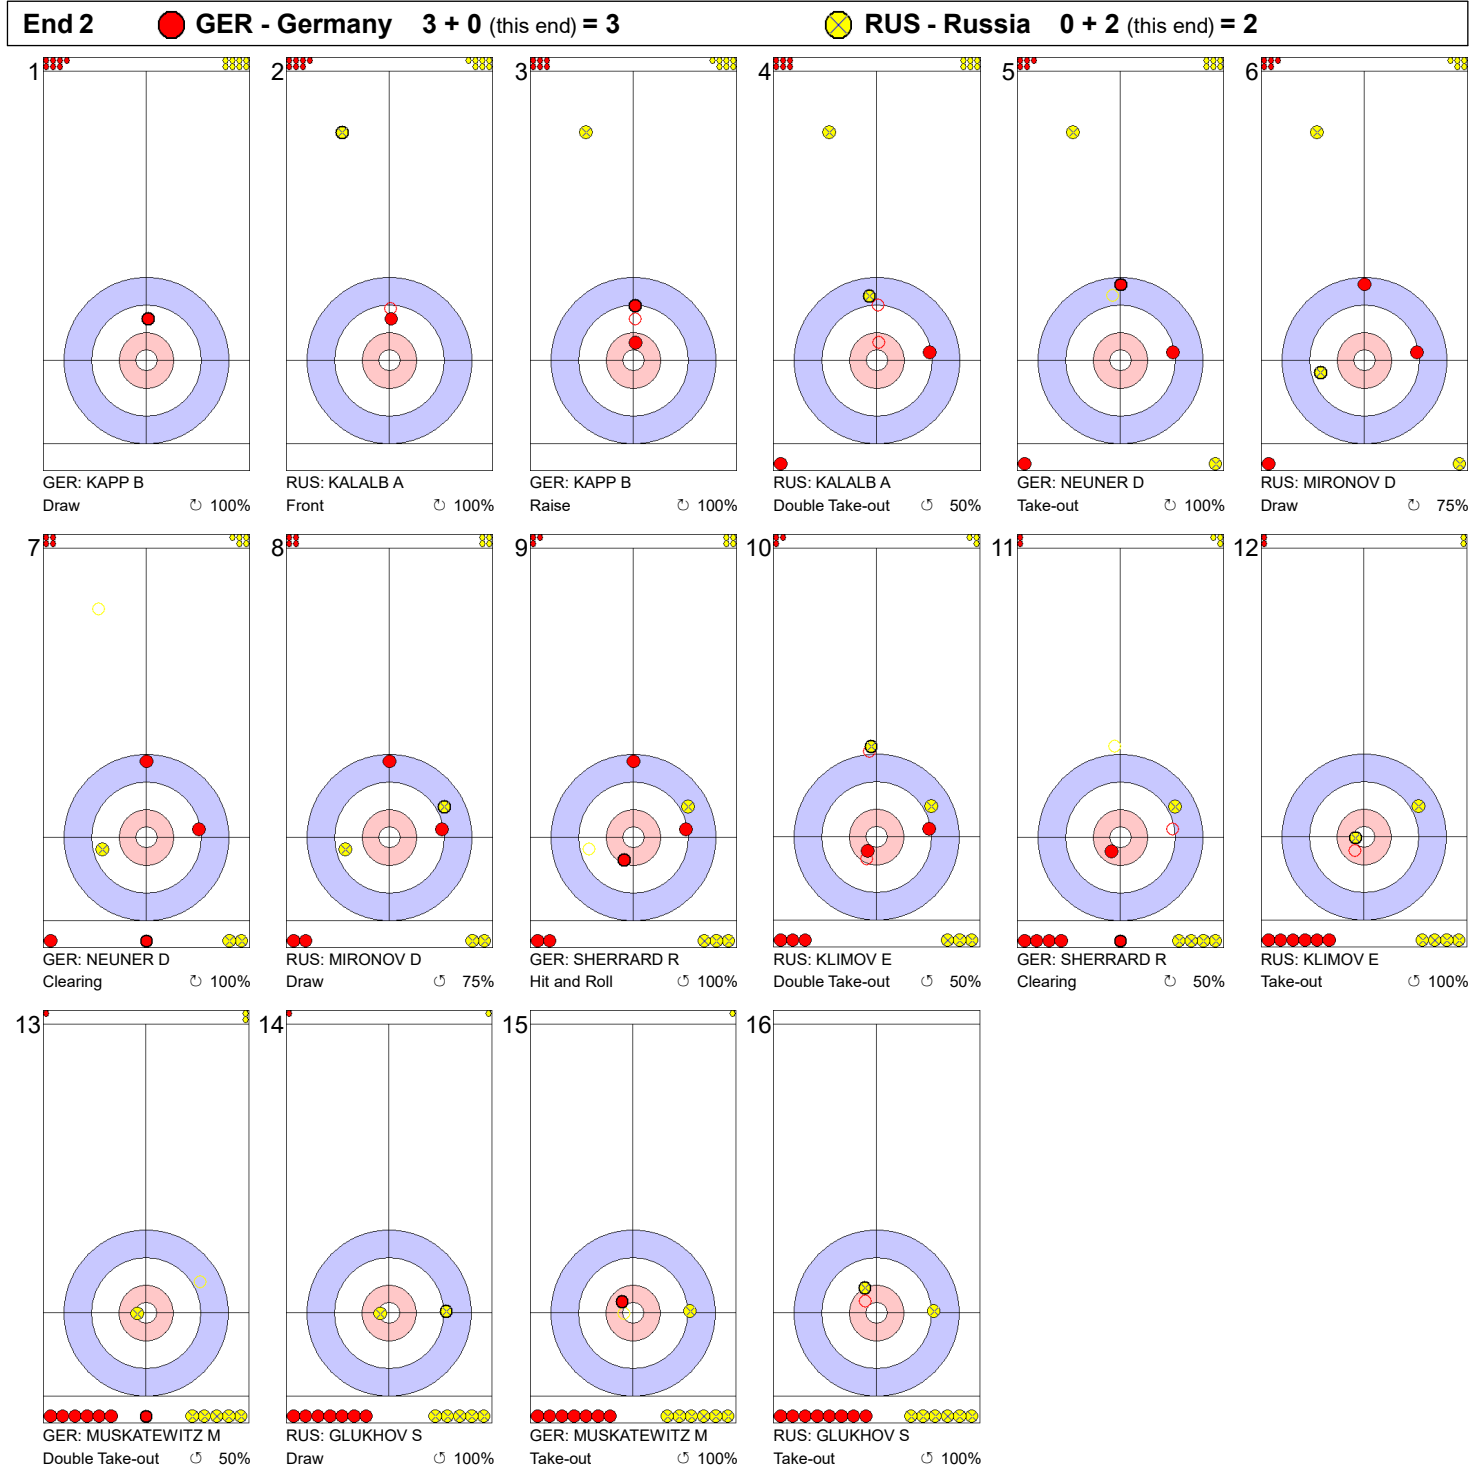

Game - Shot by Shot

Legend:
 ↻ Clockwise ↺ Counter-clockwise - Not considered

Game - Shot by Shot

Legend:
 ↻ Clockwise ↺ Counter-clockwise - Not considered

Game - Shot by Shot

Legend:
 ↻ Clockwise ↺ Counter-clockwise - Not considered