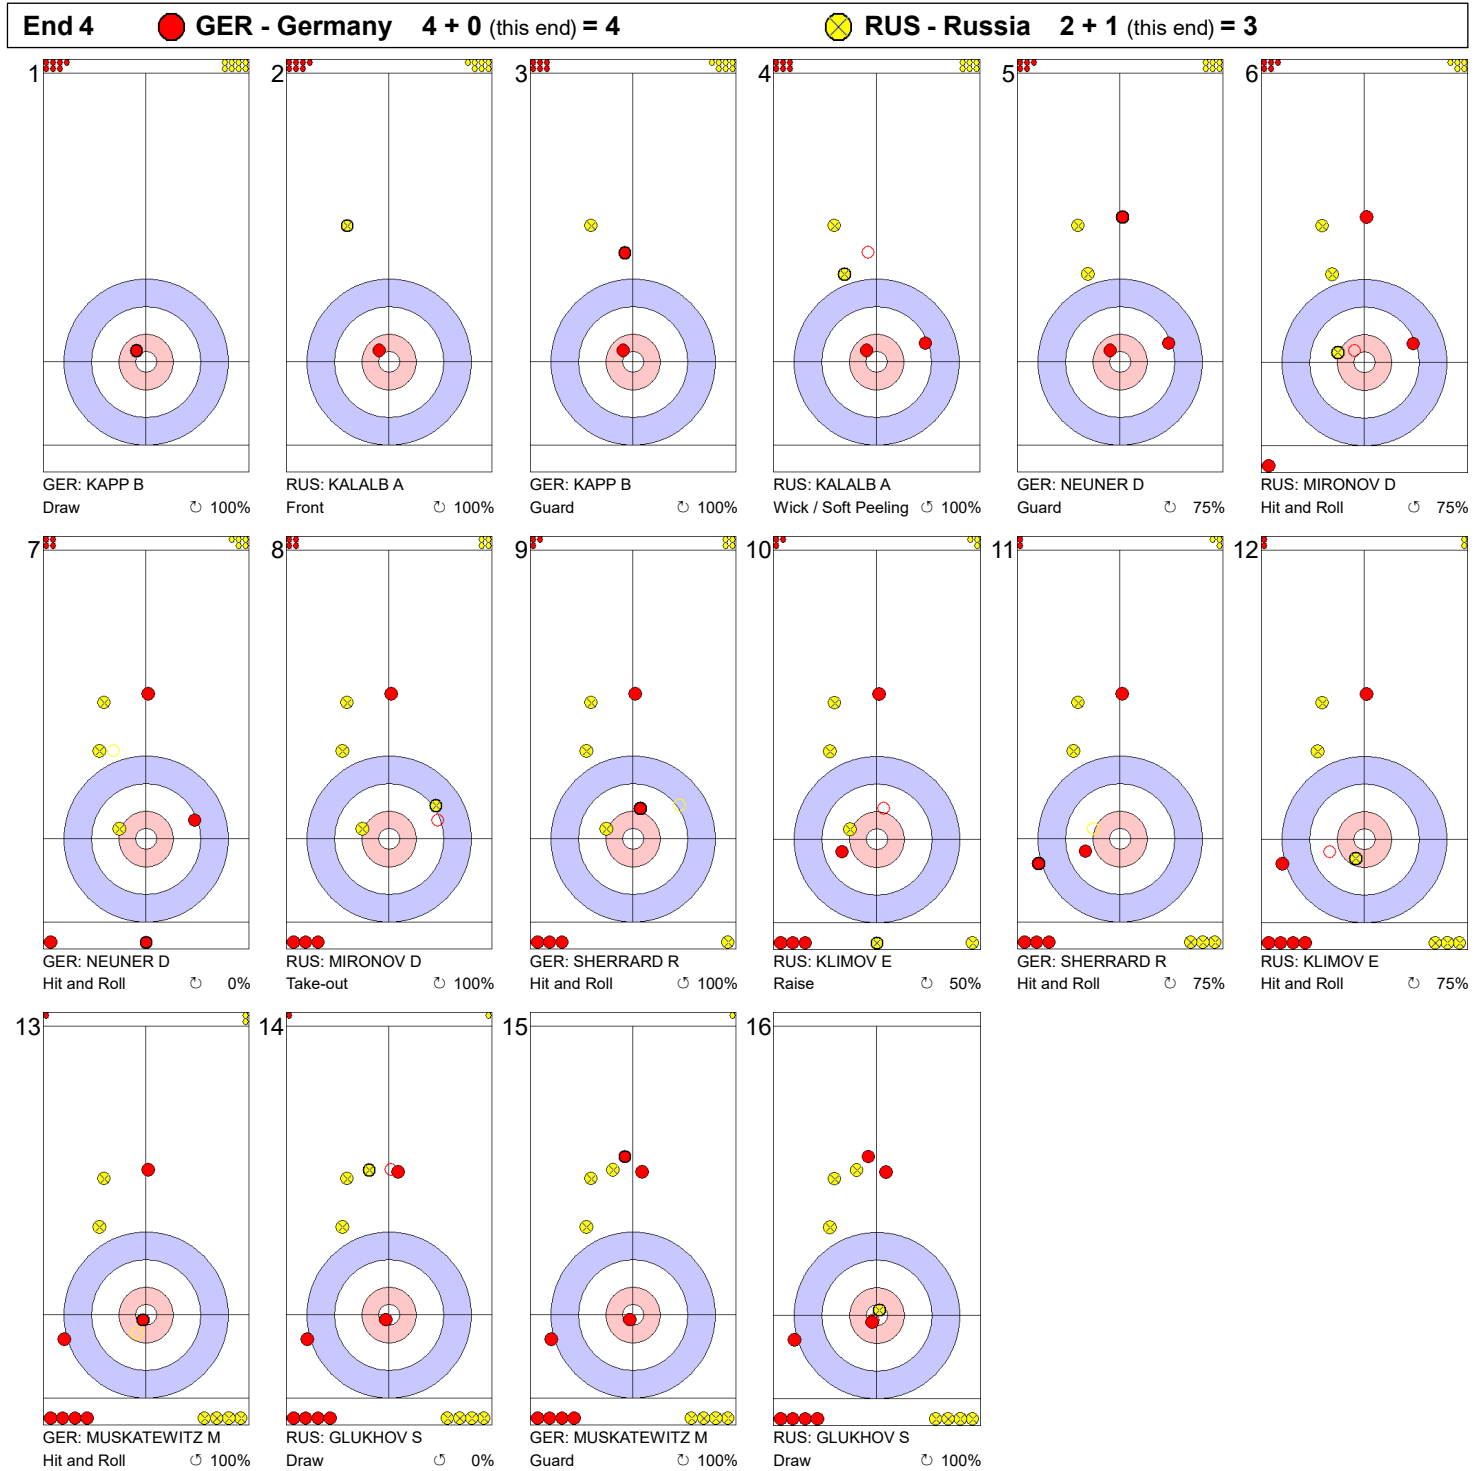

Game - Shot by Shot

Legend:
 ↻ Clockwise ↺ Counter-clockwise - Not considered

Game - Shot by Shot

Legend:
 ↻ Clockwise ↺ Counter-clockwise - Not considered

Game - Shot by Shot

Legend:
 ↻ Clockwise ↺ Counter-clockwise - Not considered