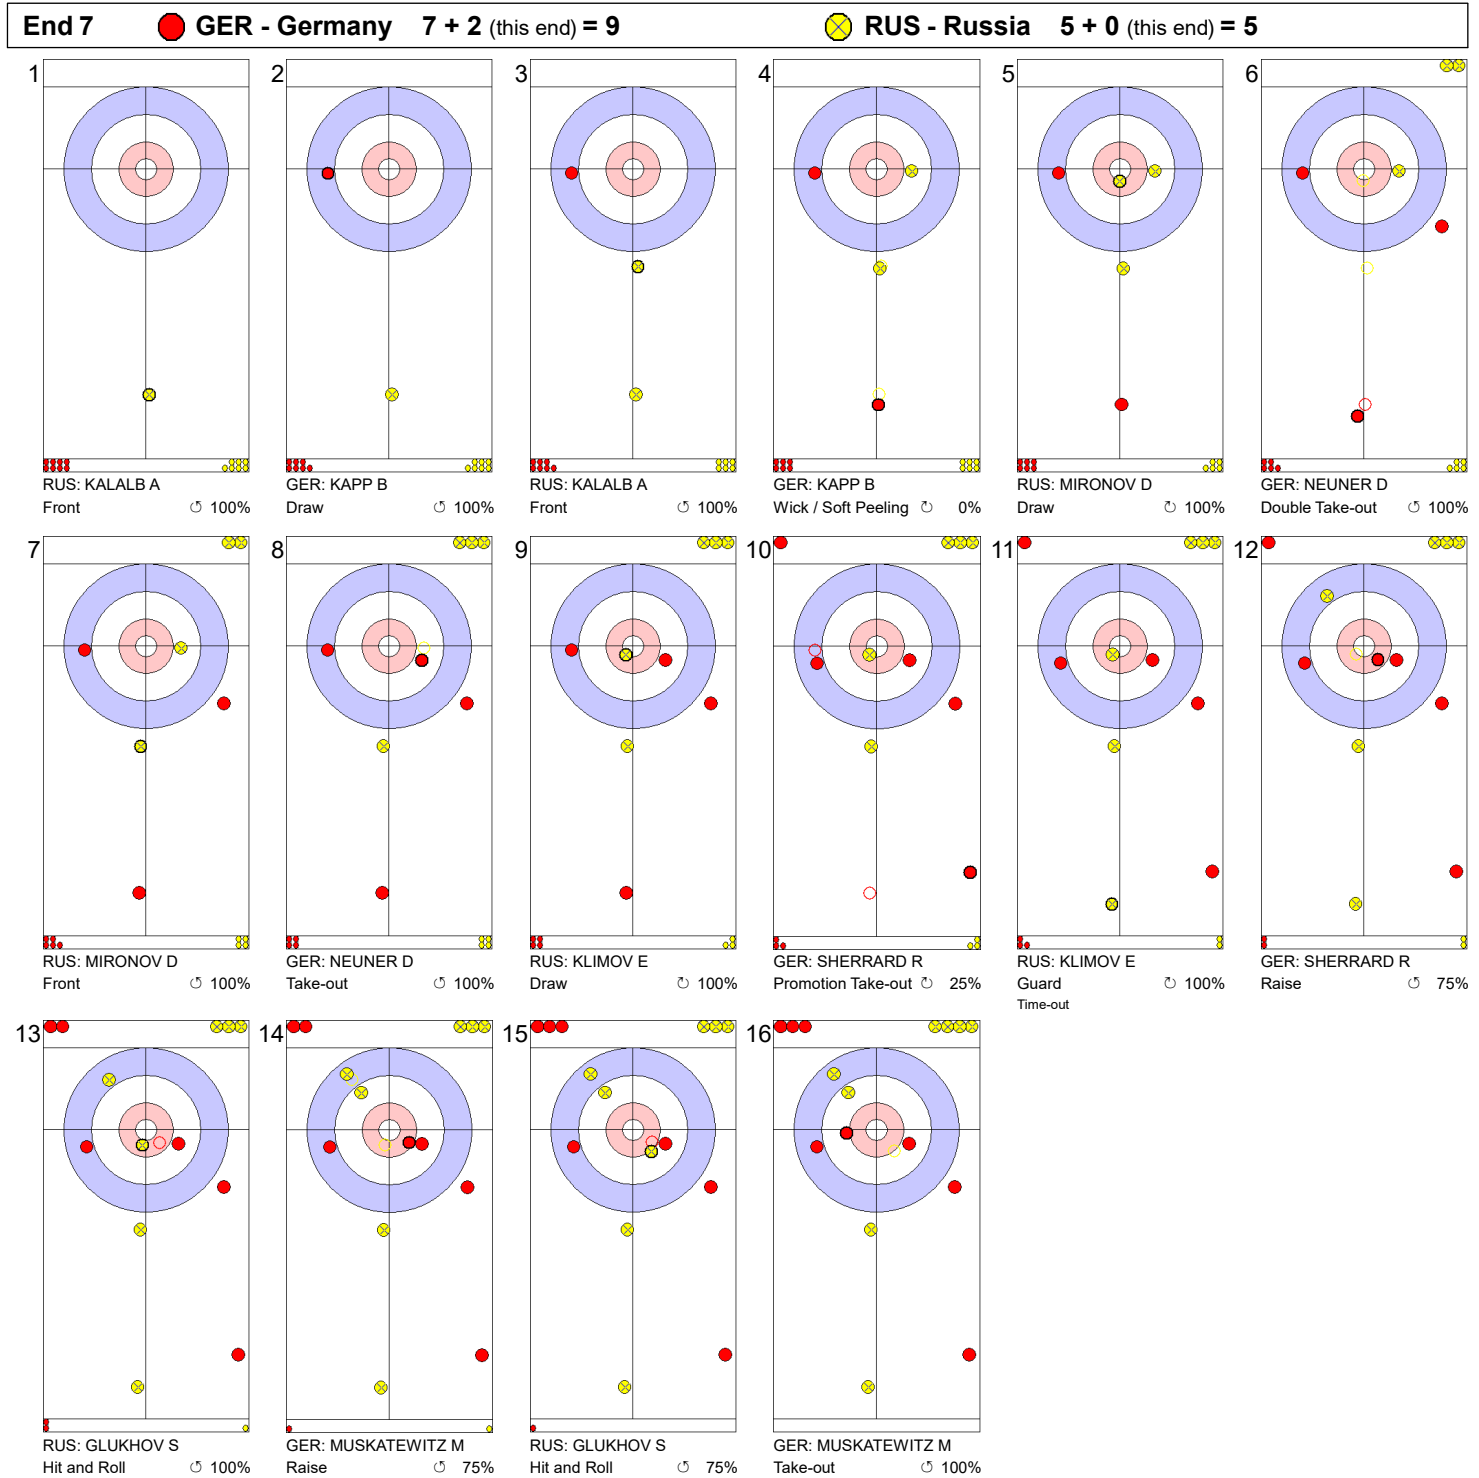

Game - Shot by Shot

Legend:
 ↻ Clockwise ↺ Counter-clockwise - Not considered

Game - Shot by Shot

Legend:
 ↻ Clockwise ↺ Counter-clockwise - Not considered

Game - Shot by Shot

Legend:
 ↻ Clockwise ↺ Counter-clockwise - Not considered