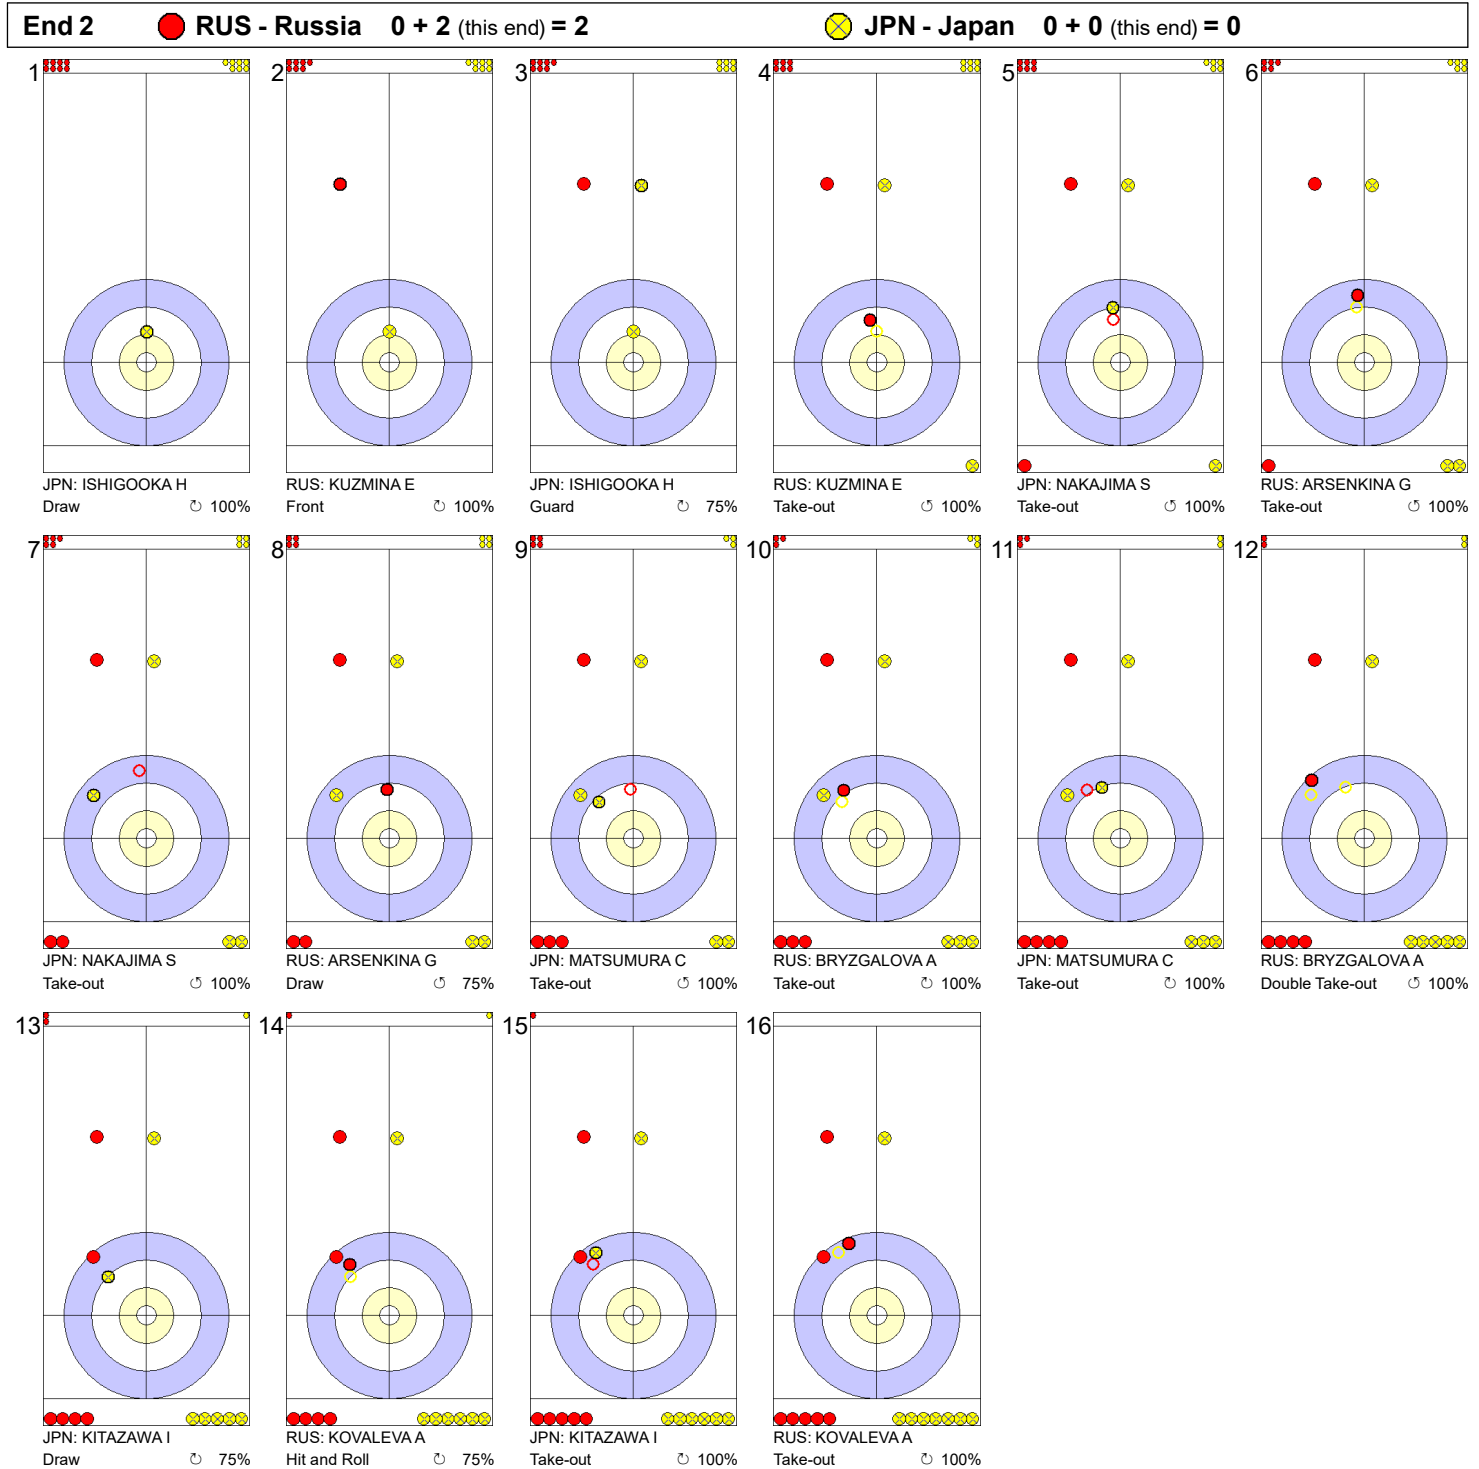

Game - Shot by Shot

Legend:
 ↻ Clockwise ↺ Counter-clockwise - Not considered

Game - Shot by Shot

Legend:
 ↻ Clockwise ↺ Counter-clockwise - Not considered

Game - Shot by Shot

Legend:
 ⌚ Clockwise ⌚ Counter-clockwise - Not considered

Game - Shot by Shot

Legend:
 ↻ Clockwise ↺ Counter-clockwise - Not considered

Game - Shot by Shot

Legend:
 Clockwise Counter-clockwise - Not considered

Game - Shot by Shot

Legend:
 Clockwise Counter-clockwise - Not considered

Game - Shot by Shot

Legend:

↻ Clockwise ↺ Counter-clockwise - Not considered

Game - Shot by Shot

Legend:

⌚ Clockwise ⌚ Counter-clockwise - Not considered