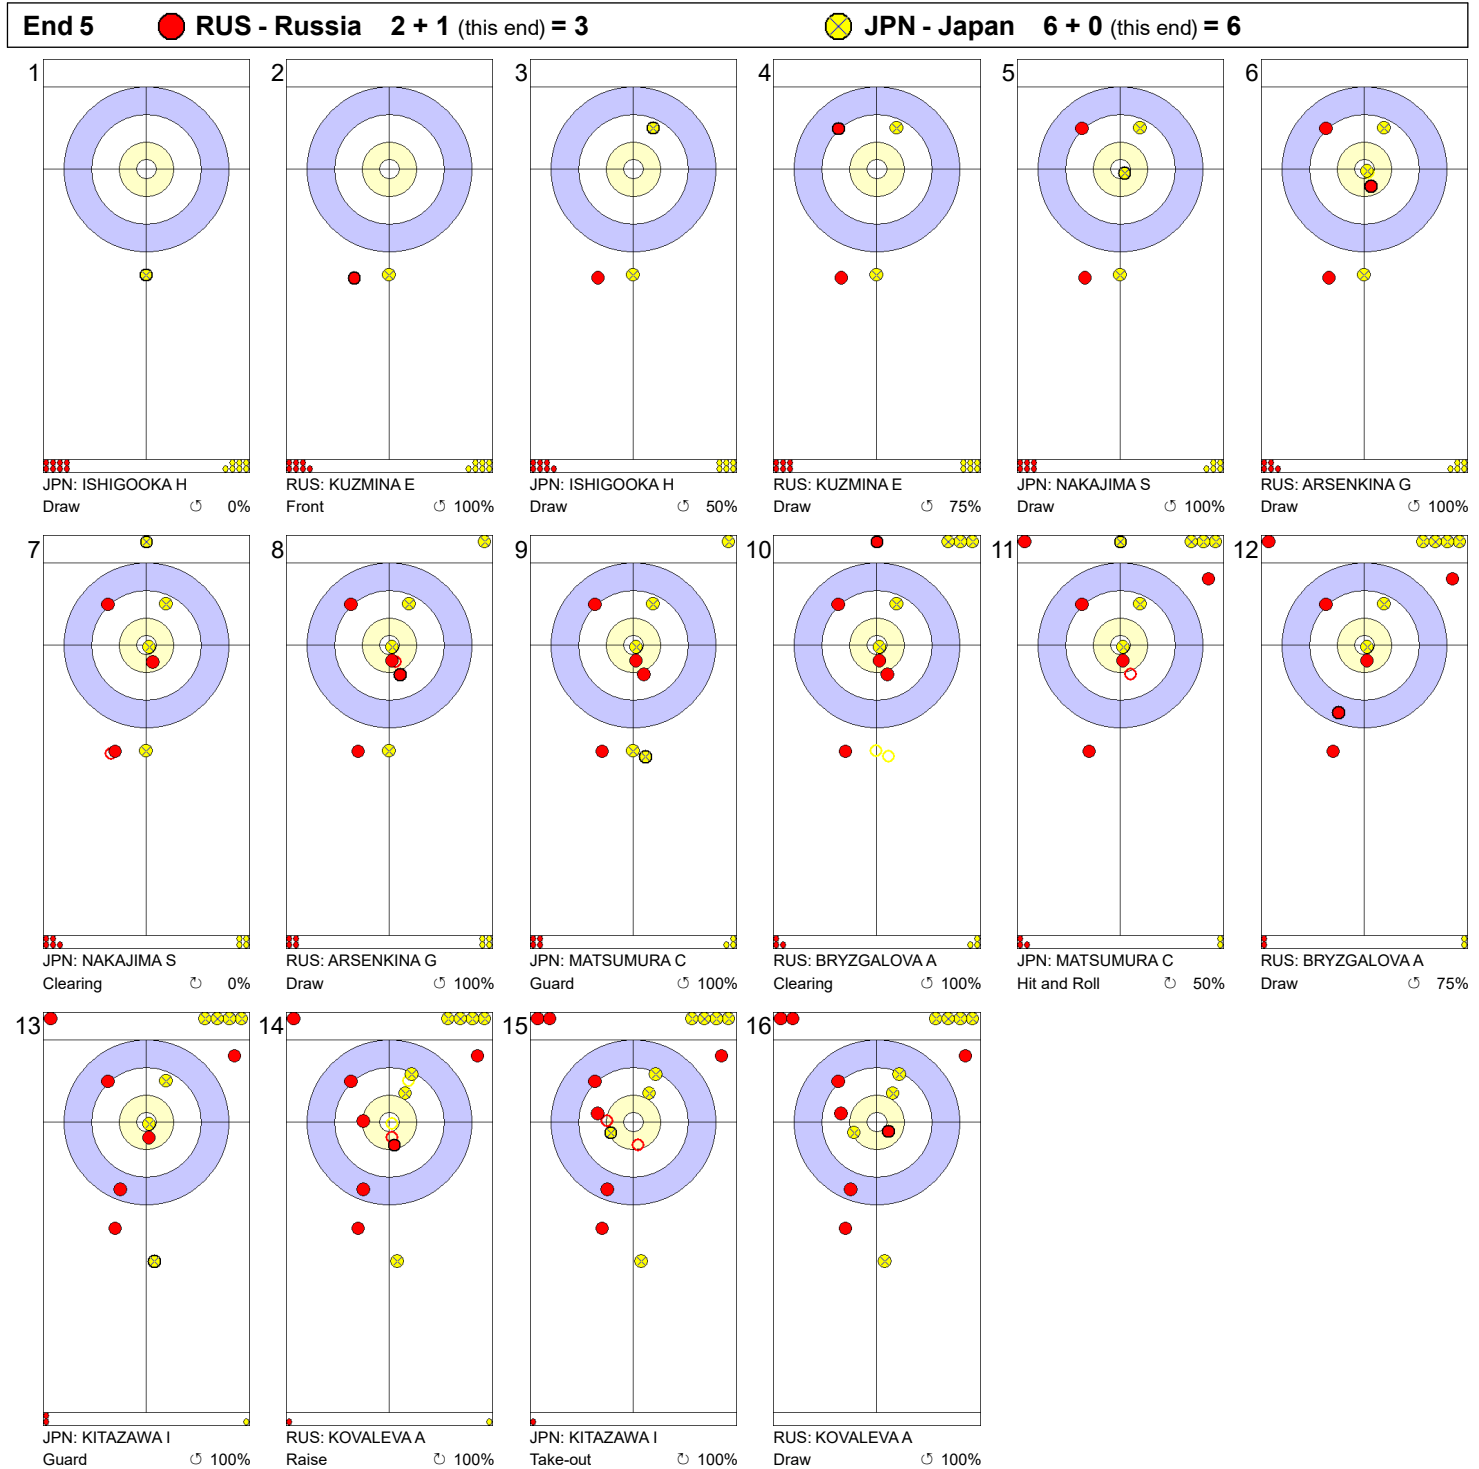

Game - Shot by Shot

Legend:
 ↻ Clockwise ↺ Counter-clockwise - Not considered

Game - Shot by Shot

Legend:
 ↻ Clockwise ↺ Counter-clockwise - Not considered

Game - Shot by Shot

Legend:
 ⌚ Clockwise ⌚ Counter-clockwise - Not considered

Game - Shot by Shot

Legend:
 ↻ Clockwise ↺ Counter-clockwise - Not considered

Game - Shot by Shot

Legend:
 Clockwise Counter-clockwise - Not considered

Game - Shot by Shot

Legend:
 Clockwise Counter-clockwise - Not considered

Game - Shot by Shot

Legend:

↻ Clockwise ↺ Counter-clockwise - Not considered

Game - Shot by Shot

Legend:

⌚ Clockwise ⌚ Counter-clockwise - Not considered