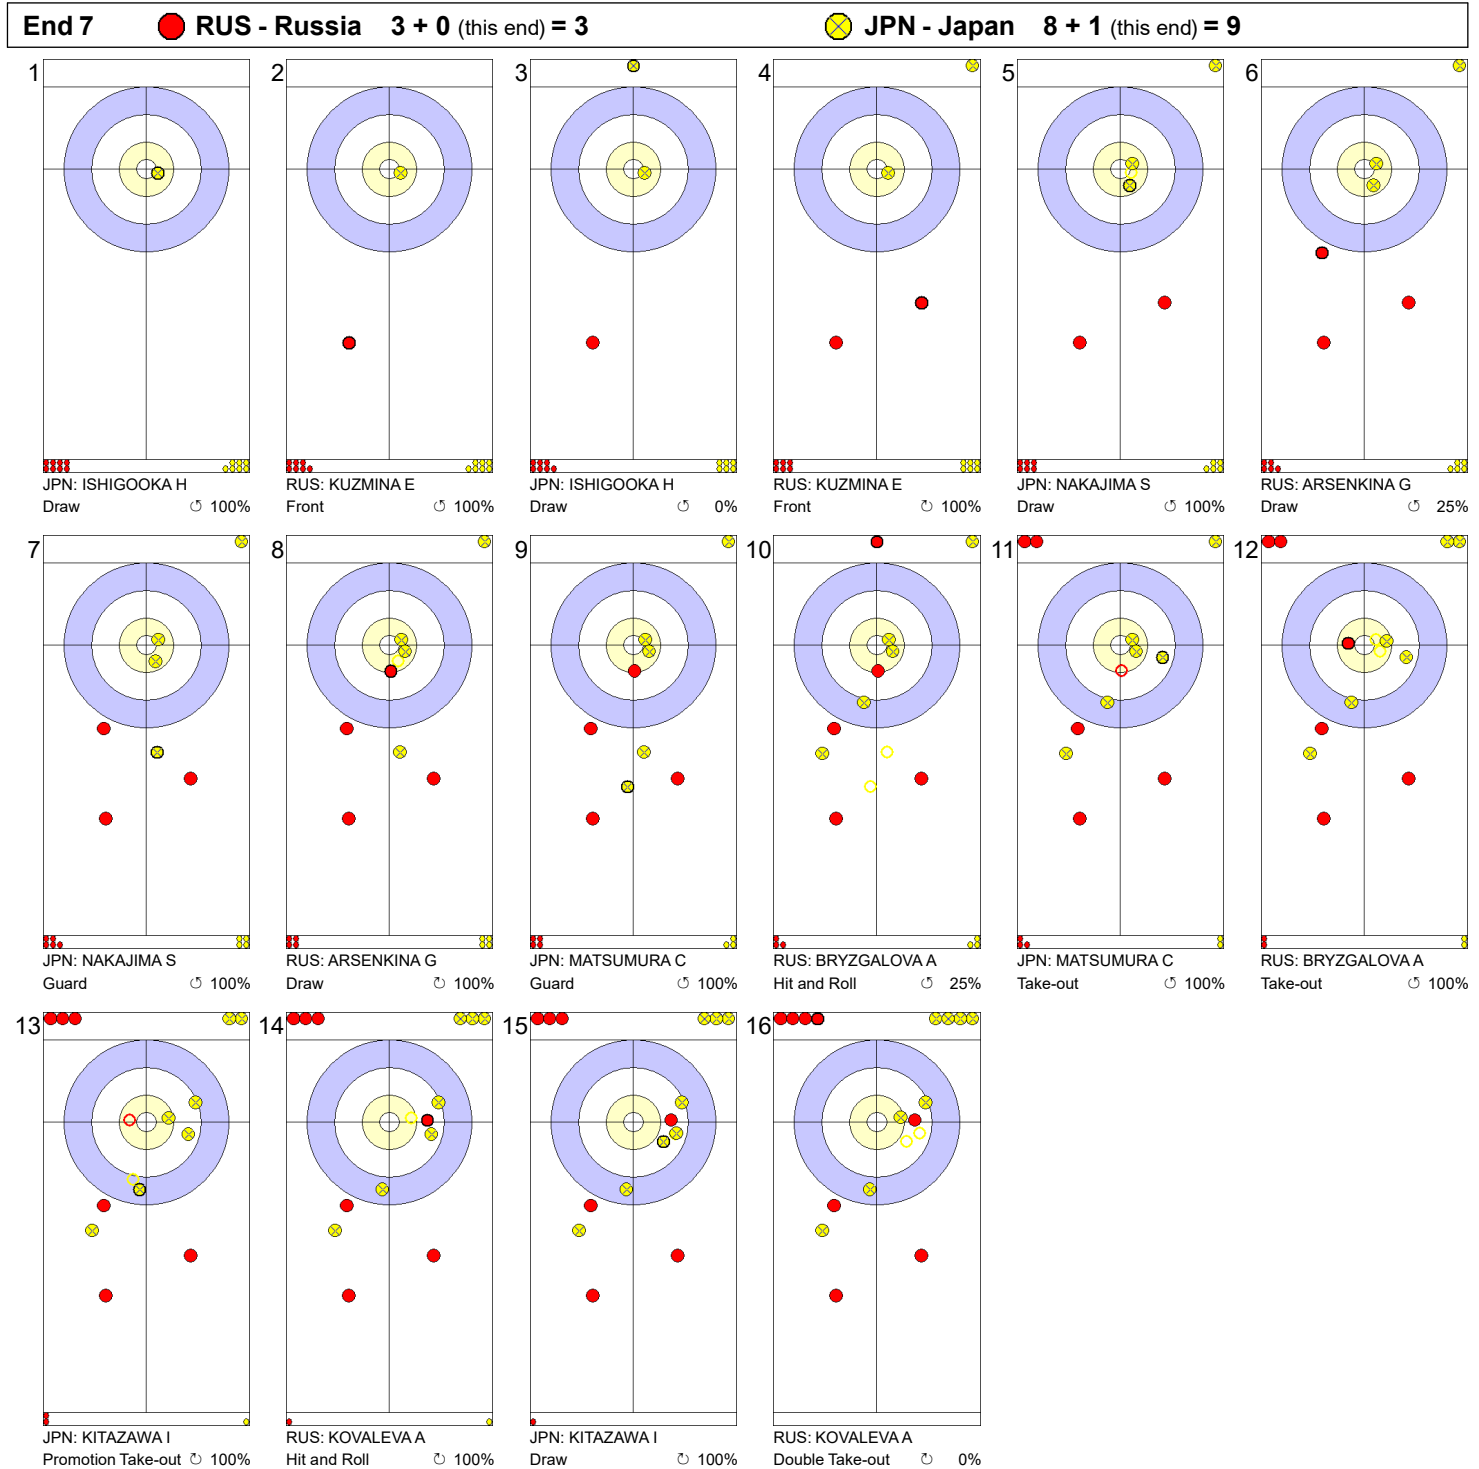

Game - Shot by Shot

Legend:
 ↻ Clockwise ↺ Counter-clockwise - Not considered

Game - Shot by Shot

Legend:
 ↻ Clockwise ↺ Counter-clockwise - Not considered

Game - Shot by Shot

Legend:
 ⌚ Clockwise ⌚ Counter-clockwise - Not considered

Game - Shot by Shot

Legend:
 ↻ Clockwise ↺ Counter-clockwise - Not considered

Game - Shot by Shot

Legend:
 Clockwise Counter-clockwise - Not considered

Game - Shot by Shot

Legend:
 Clockwise Counter-clockwise - Not considered

Game - Shot by Shot

Legend:

↻ Clockwise ↺ Counter-clockwise - Not considered

Game - Shot by Shot

Legend:

⌚ Clockwise ⌚ Counter-clockwise - Not considered