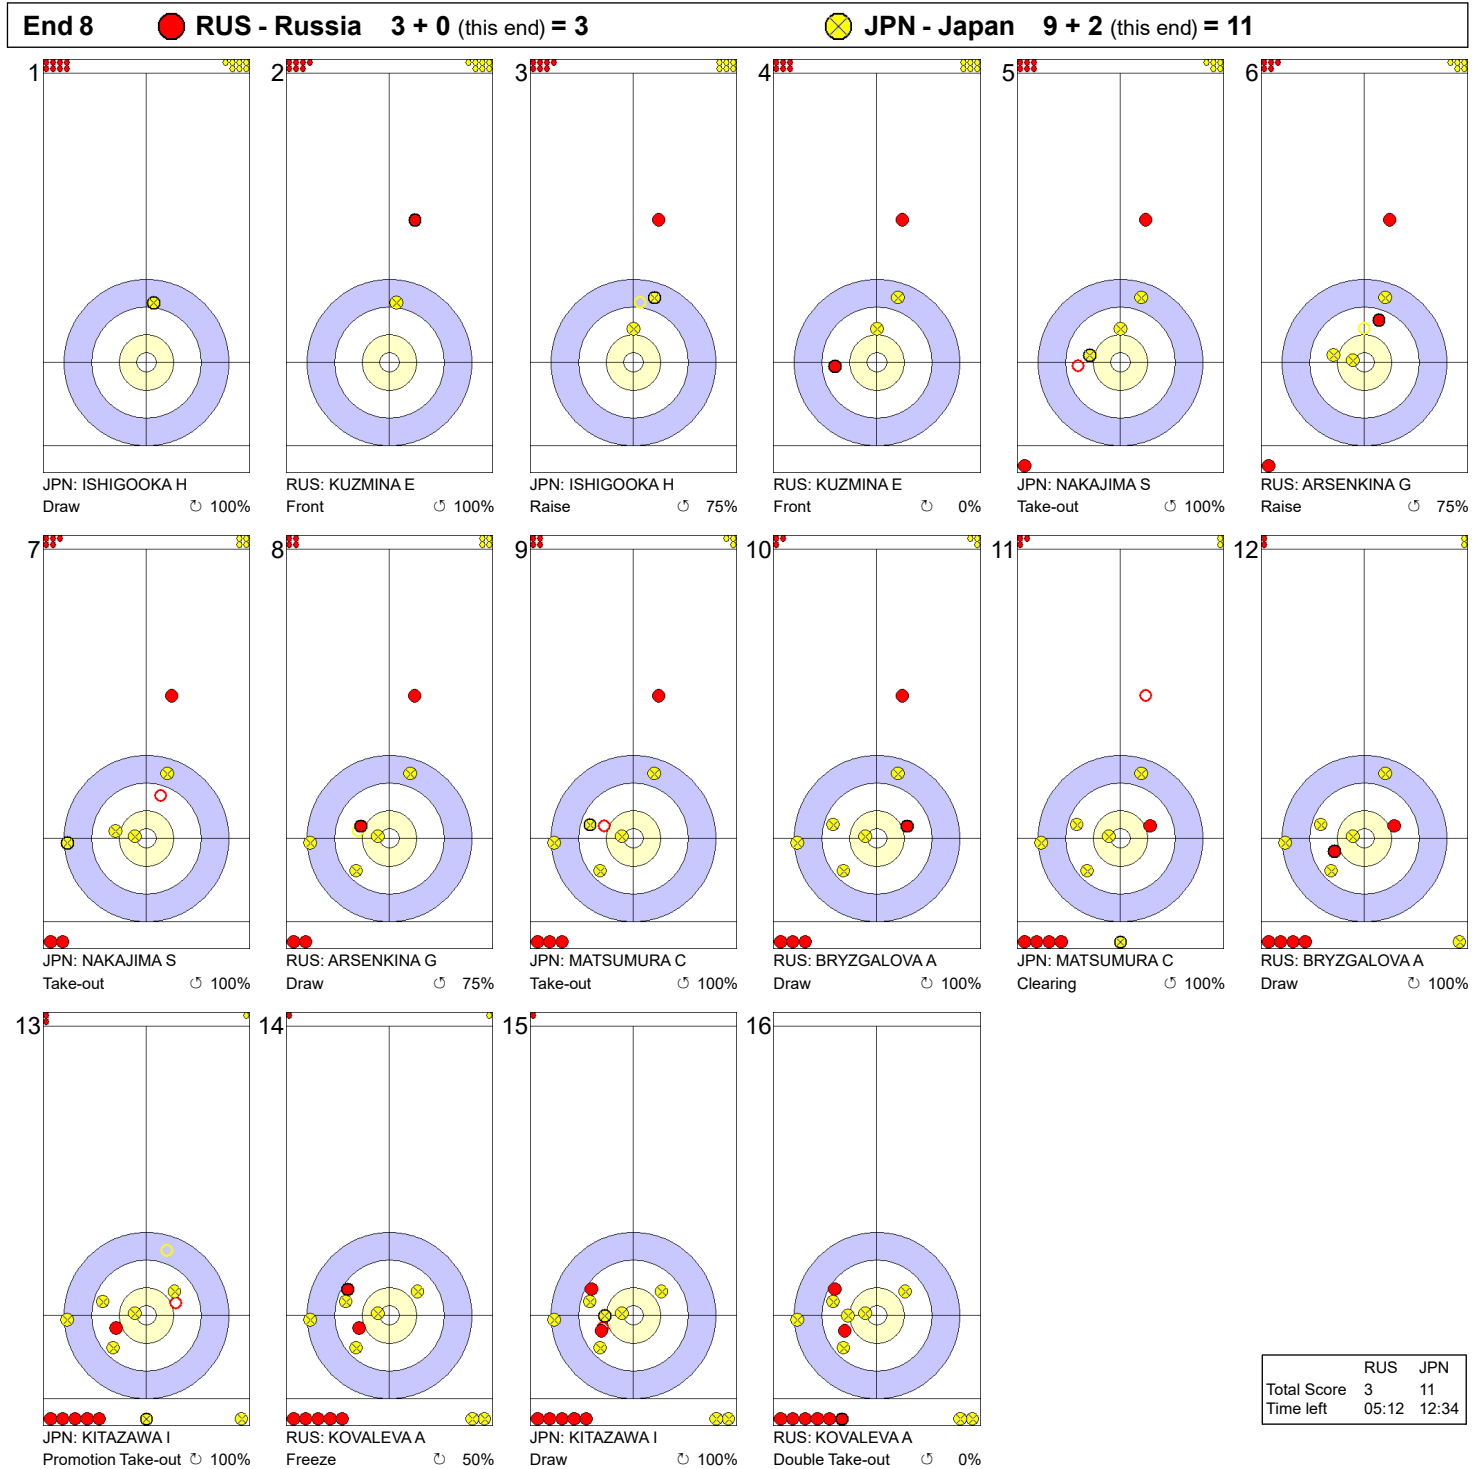

Game - Shot by Shot

Legend:
 ↻ Clockwise ↺ Counter-clockwise - Not considered

Game - Shot by Shot

Legend:
 ↻ Clockwise ↺ Counter-clockwise - Not considered

Game - Shot by Shot

Legend:
 ⌚ Clockwise ⌚ Counter-clockwise - Not considered

Game - Shot by Shot

Legend:
 ↻ Clockwise ↺ Counter-clockwise - Not considered

Game - Shot by Shot

Legend:
 Clockwise Counter-clockwise - Not considered

Game - Shot by Shot

Legend:
 Clockwise Counter-clockwise - Not considered

Game - Shot by Shot

Legend:

↻ Clockwise ↺ Counter-clockwise - Not considered

Game - Shot by Shot

Legend:

⌚ Clockwise ⌚ Counter-clockwise - Not considered