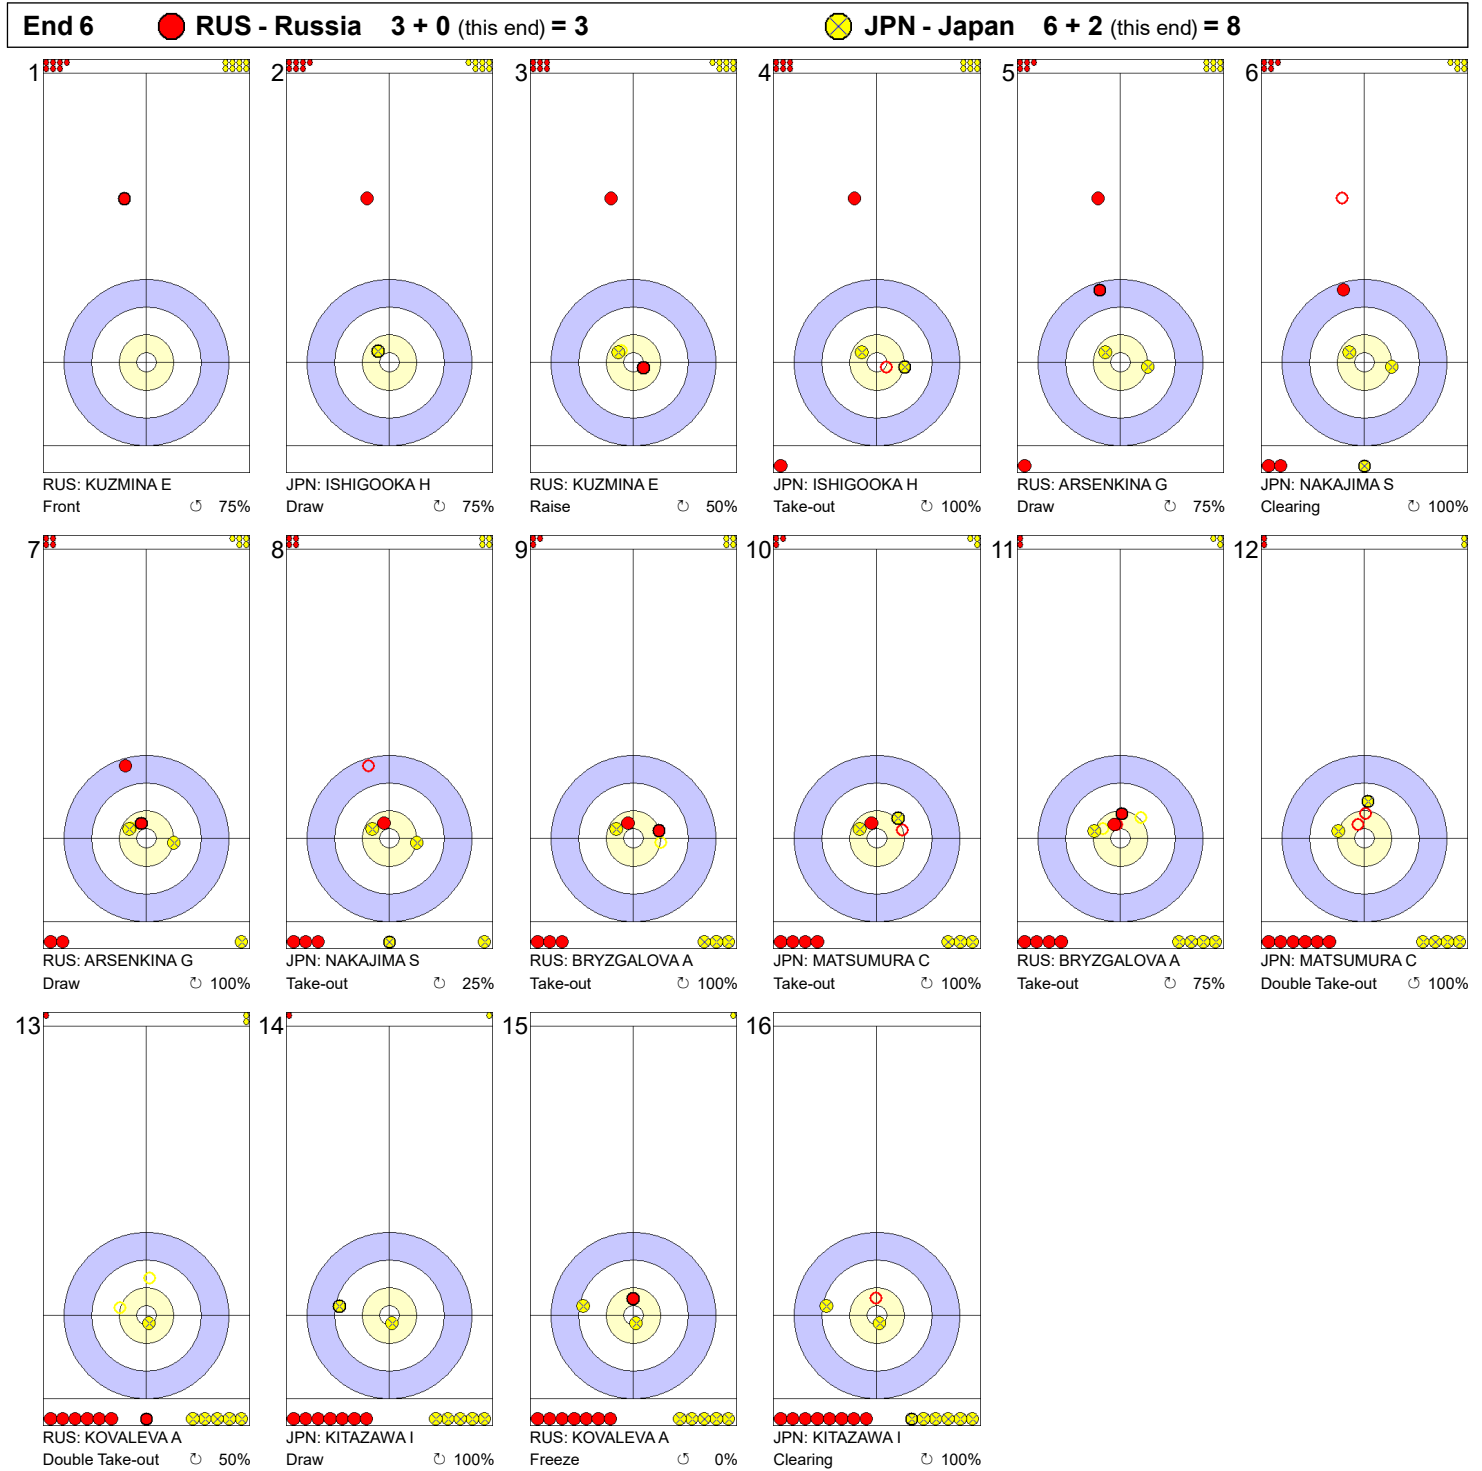

Game - Shot by Shot

Legend:
 ↻ Clockwise ↺ Counter-clockwise - Not considered

Game - Shot by Shot

Legend:
 ↻ Clockwise ↺ Counter-clockwise - Not considered

Game - Shot by Shot

Legend:
 ⌚ Clockwise ⌚ Counter-clockwise - Not considered

Game - Shot by Shot

Legend:
 ↻ Clockwise ↺ Counter-clockwise - Not considered

Game - Shot by Shot

Legend:
 Clockwise Counter-clockwise - Not considered

Game - Shot by Shot

Legend:
 Clockwise Counter-clockwise - Not considered

Game - Shot by Shot

Legend:

↻ Clockwise ↺ Counter-clockwise - Not considered

Game - Shot by Shot

Legend:

⌚ Clockwise ⌚ Counter-clockwise - Not considered