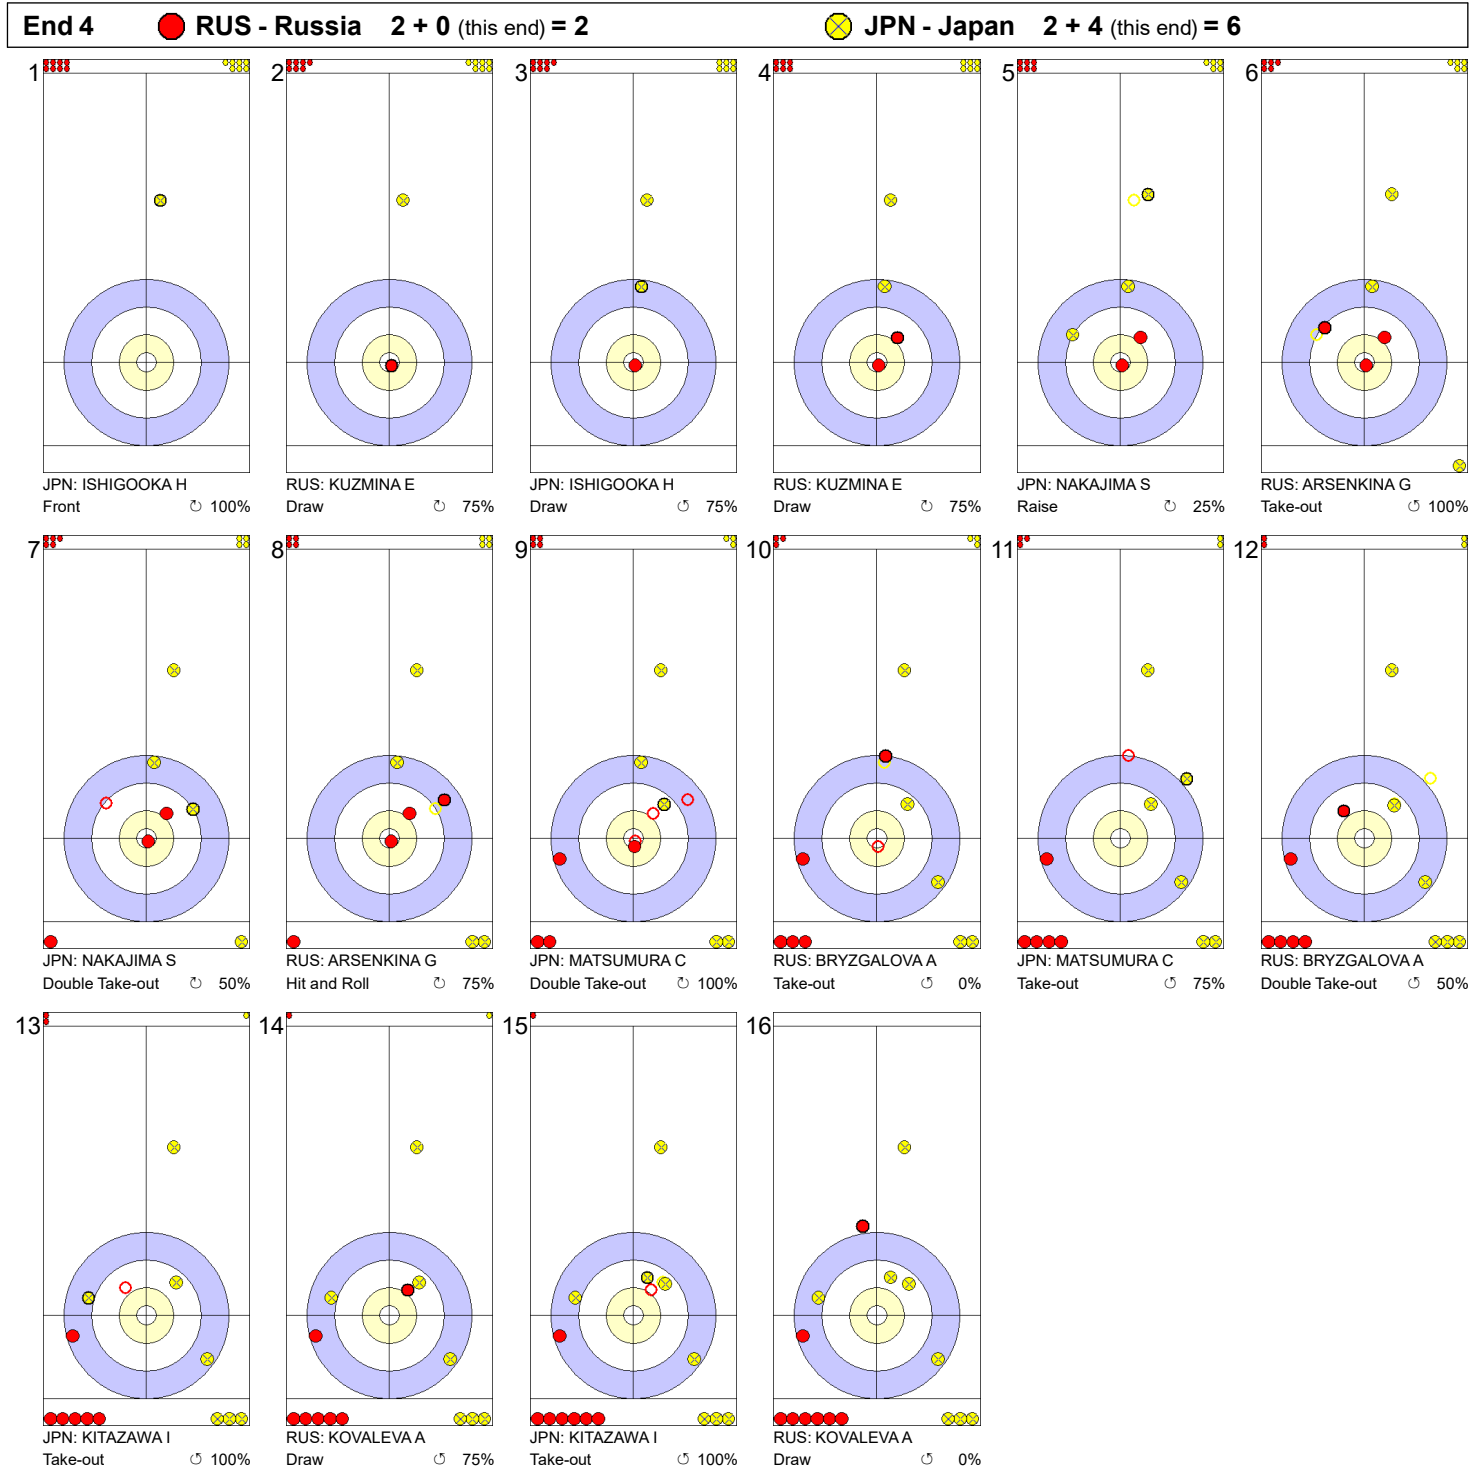

Game - Shot by Shot

Legend:
 ↻ Clockwise ↺ Counter-clockwise - Not considered

Game - Shot by Shot

Legend:
 ↻ Clockwise ↺ Counter-clockwise - Not considered

Game - Shot by Shot

Legend:
 ⌚ Clockwise ⌚ Counter-clockwise - Not considered

Game - Shot by Shot

Legend:
 ↻ Clockwise ↺ Counter-clockwise - Not considered

Game - Shot by Shot

Legend:
 Clockwise Counter-clockwise - Not considered

Game - Shot by Shot

Legend:
 Clockwise Counter-clockwise - Not considered

Game - Shot by Shot

Legend:

↻ Clockwise ↺ Counter-clockwise - Not considered

Game - Shot by Shot

Legend:

⌚ Clockwise ⌚ Counter-clockwise - Not considered