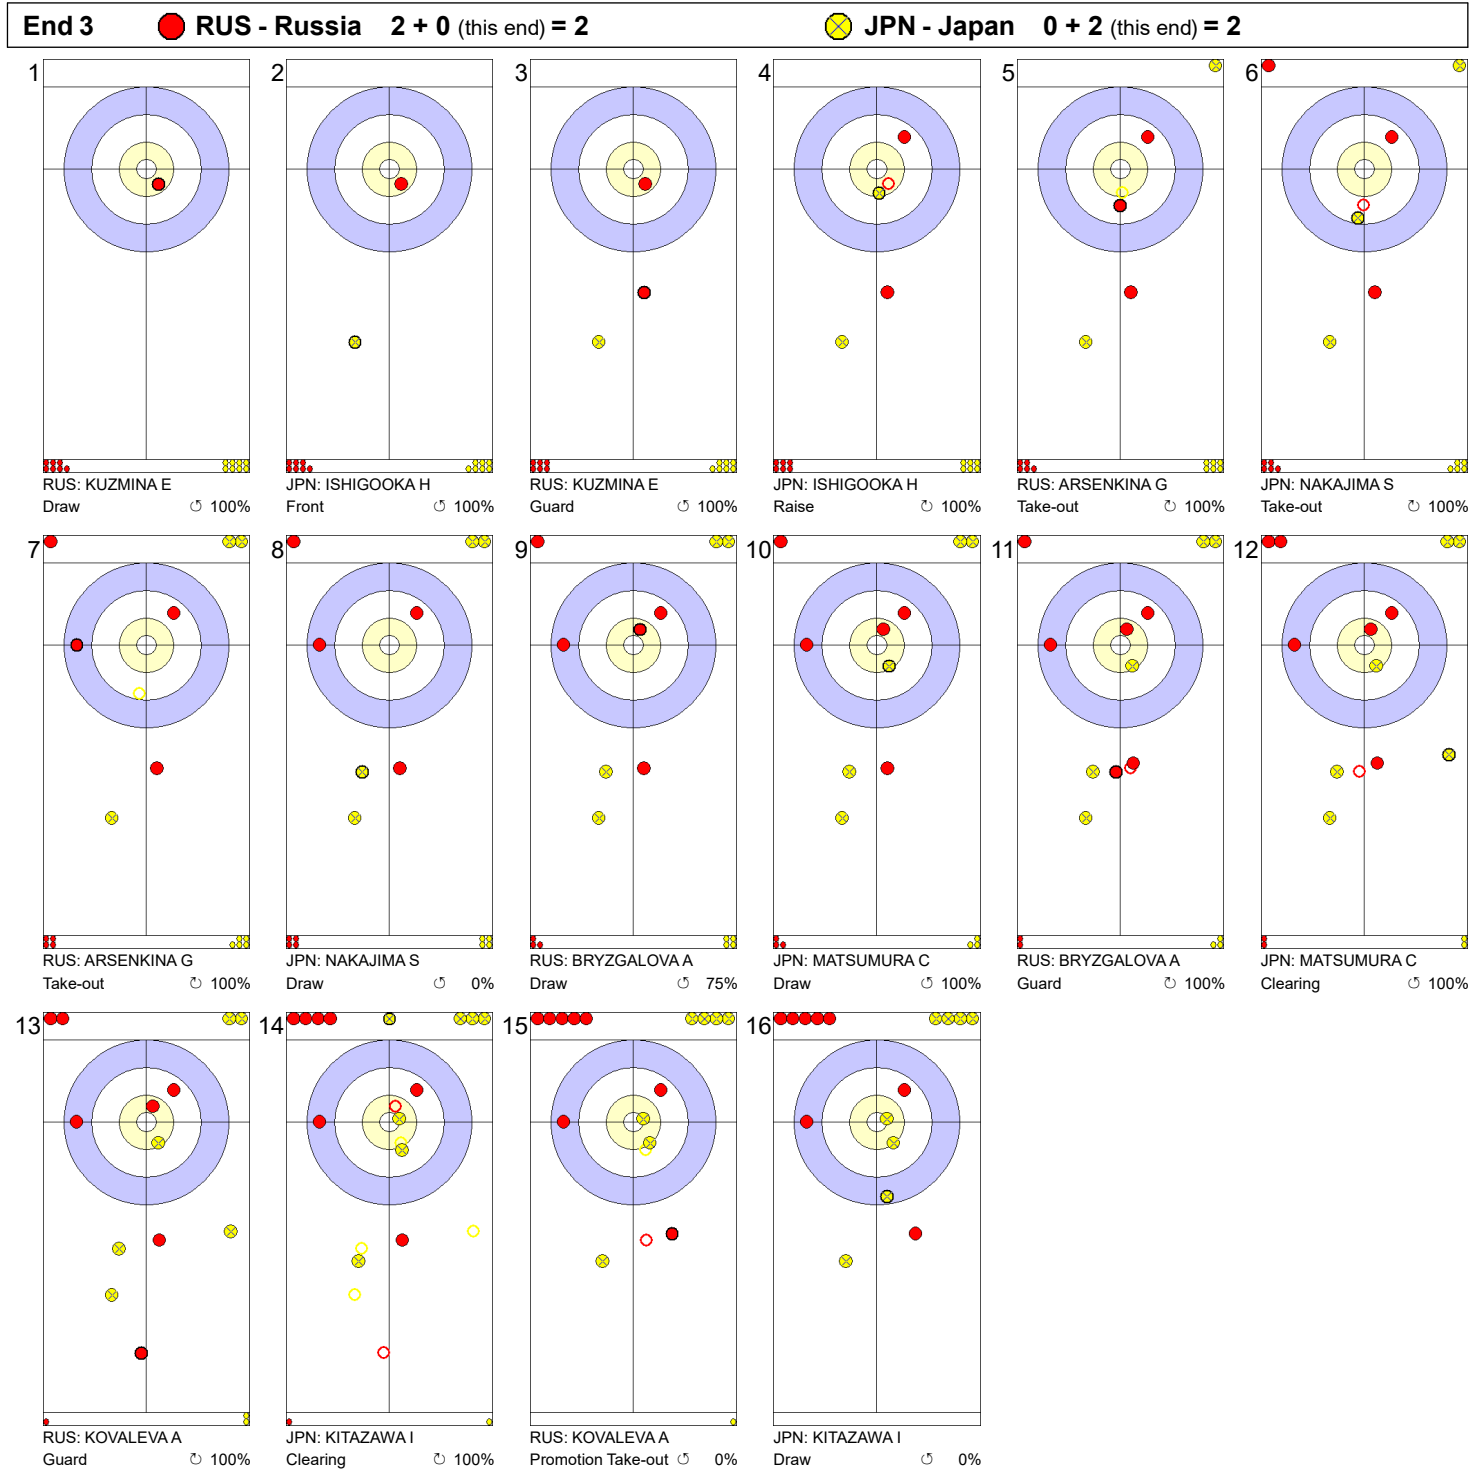

Game - Shot by Shot

Legend:
 ↻ Clockwise ↺ Counter-clockwise - Not considered

Game - Shot by Shot

Legend:
 ↻ Clockwise ↺ Counter-clockwise - Not considered

Game - Shot by Shot

Legend:
 ⌚ Clockwise ⌚ Counter-clockwise - Not considered

Game - Shot by Shot

Legend:
 ↻ Clockwise ↺ Counter-clockwise - Not considered

Game - Shot by Shot

Legend:
 Clockwise Counter-clockwise - Not considered

Game - Shot by Shot

Legend:
 Clockwise Counter-clockwise - Not considered

Game - Shot by Shot

Legend:

↻ Clockwise ↺ Counter-clockwise - Not considered

Game - Shot by Shot

Legend:

⌚ Clockwise ⌚ Counter-clockwise - Not considered