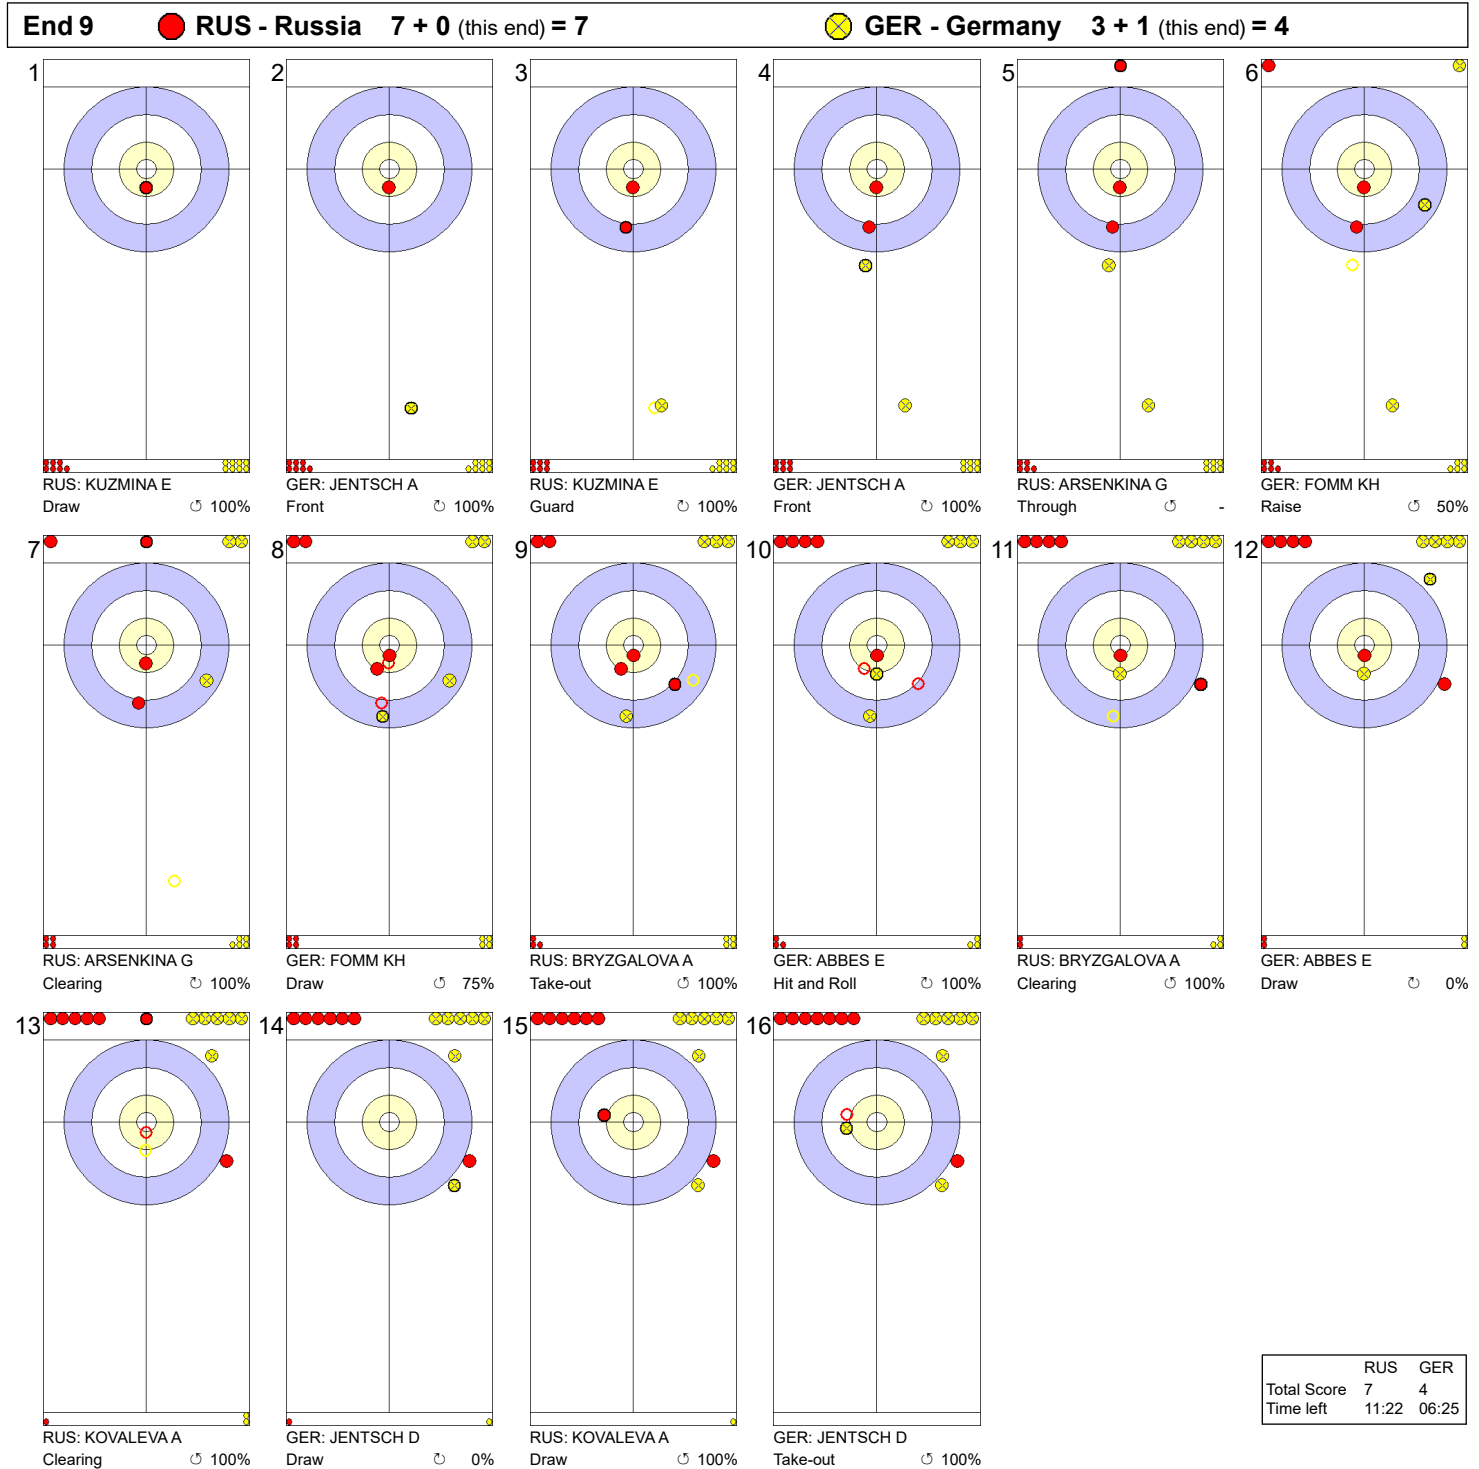

Round Robin Session 14 - Sheet A

Game - Shot by Shot

**Legend:**  
 Clockwise     
  Counter-clockwise     
 - Not considered

**Game - Shot by Shot**

**Legend:**  
 ↻ Clockwise      ↺ Counter-clockwise      - Not considered

**Game - Shot by Shot**

**Legend:**  
 ↻ Clockwise      ↺ Counter-clockwise      - Not considered

**Game - Shot by Shot**

**Legend:**  
 ⌚ Clockwise      ⌚ Counter-clockwise      - Not considered

Game - Shot by Shot

**Legend:**  
 ↻ Clockwise      ↺ Counter-clockwise      - Not considered

**Game - Shot by Shot**

**Legend:**  
 ↻ Clockwise      ↻ Counter-clockwise      - Not considered

### Game - Shot by Shot

**Legend:**  
 ● Clockwise      ● Counter-clockwise      - Not considered