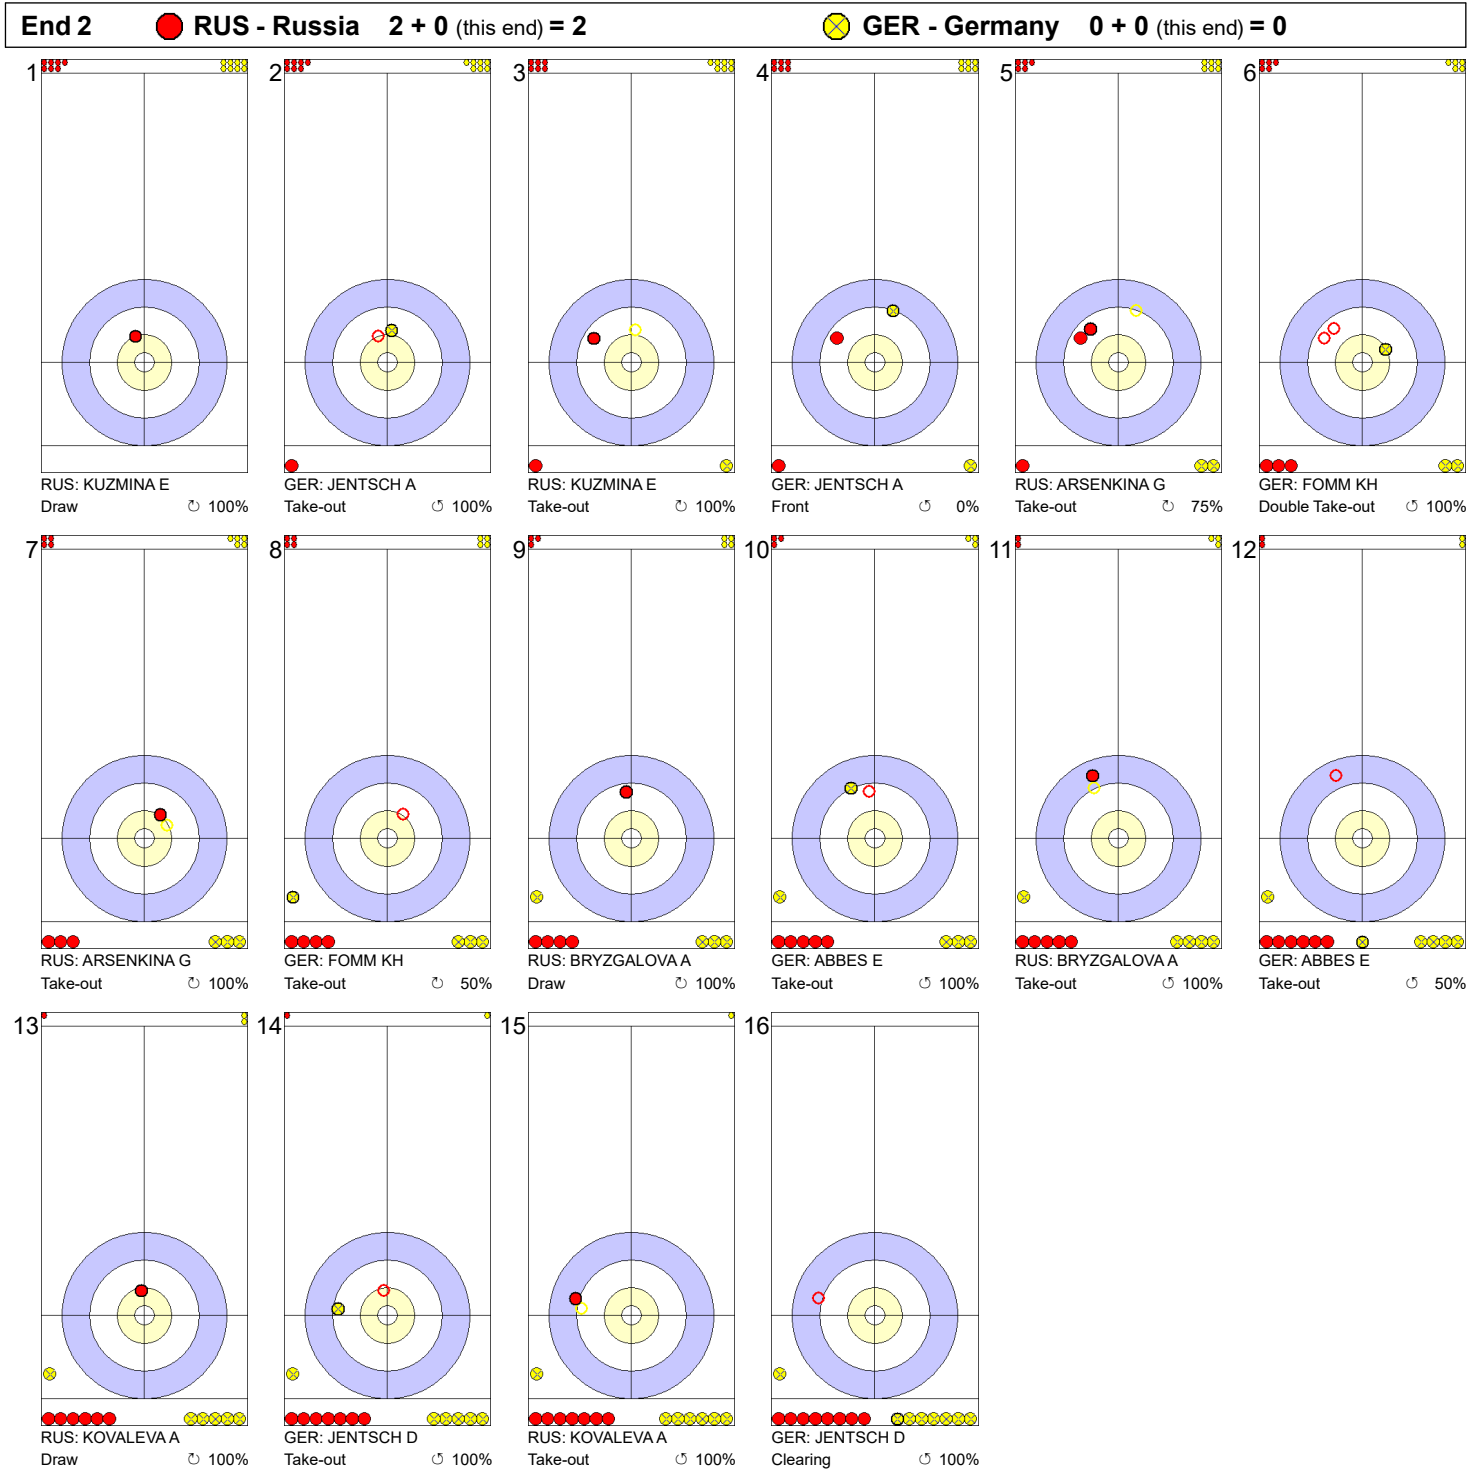

**Game - Shot by Shot**

**Legend:**  
 Clockwise      Counter-clockwise      - Not considered

Game - Shot by Shot

Legend:

⌚ Clockwise

⌚ Counter-clockwise

- Not considered

WED 20 MAR 2019  
Start Time 19:00

Round Robin Session 14 - Sheet A

Game - Shot by Shot

**Legend:**  
 Clockwise     
  Counter-clockwise     
 - Not considered

**Game - Shot by Shot**

**Legend:**  
 ↻ Clockwise      ↺ Counter-clockwise      - Not considered

**Game - Shot by Shot**

**Legend:**  
 ↻ Clockwise      ↺ Counter-clockwise      - Not considered

**Game - Shot by Shot**

**Legend:**  
 ⌚ Clockwise      ⌚ Counter-clockwise      - Not considered

Game - Shot by Shot

### Game - Shot by Shot

**Legend:**  
 ● Clockwise      ● Counter-clockwise      - Not considered