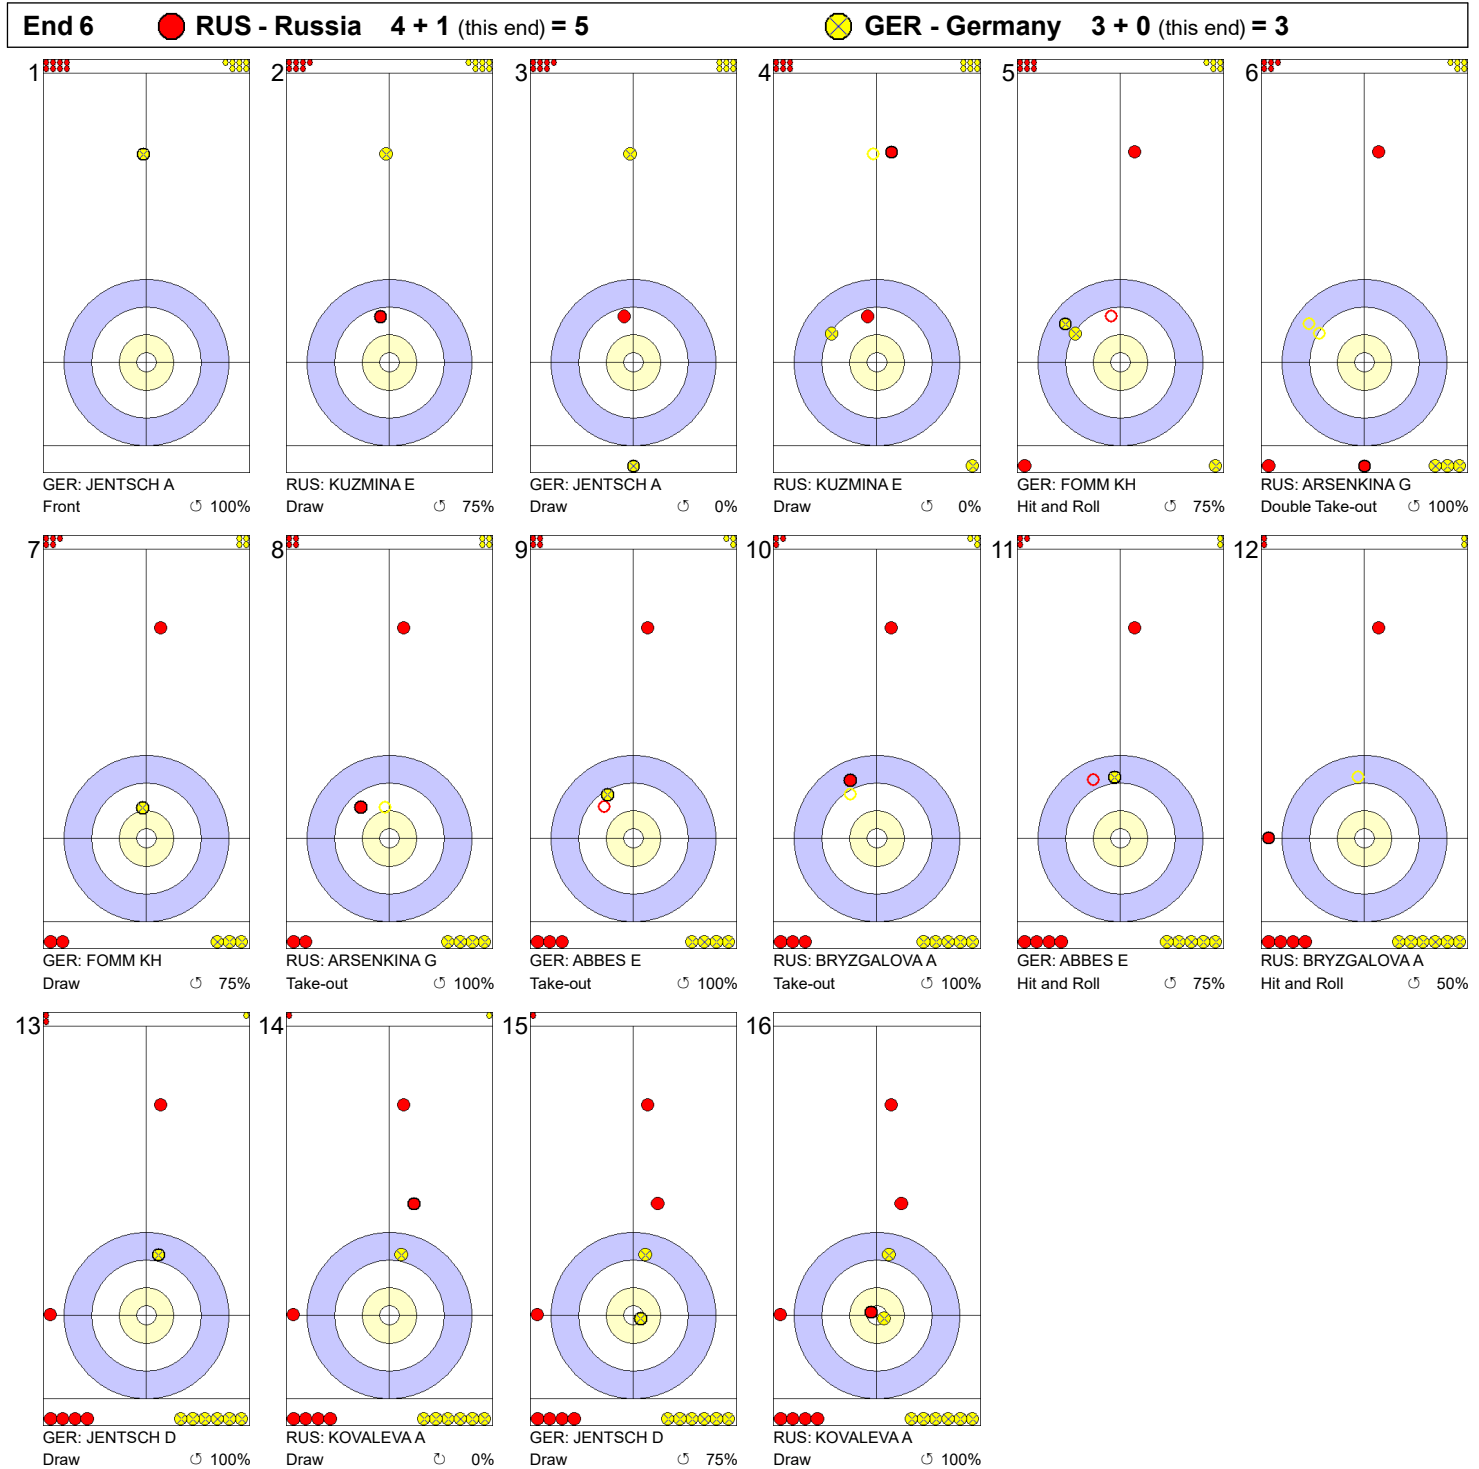

Round Robin Session 14 - Sheet A

Game - Shot by Shot

**Legend:**  
 Clockwise     
  Counter-clockwise     
 - Not considered

**Game - Shot by Shot**

**Legend:**  
 ↻ Clockwise      ↺ Counter-clockwise      - Not considered

**Game - Shot by Shot**

**Legend:**  
 ↻ Clockwise      ↺ Counter-clockwise      - Not considered

**Game - Shot by Shot**

**Legend:**  
 ⌚ Clockwise      ⌚ Counter-clockwise      - Not considered

Game - Shot by Shot

**Legend:**  
 ↻ Clockwise      ↺ Counter-clockwise      - Not considered

**Game - Shot by Shot**

**Legend:**  
 ↻ Clockwise      ↻ Counter-clockwise      - Not considered

### Game - Shot by Shot

**Legend:**  
 ● Clockwise      ● Counter-clockwise      - Not considered