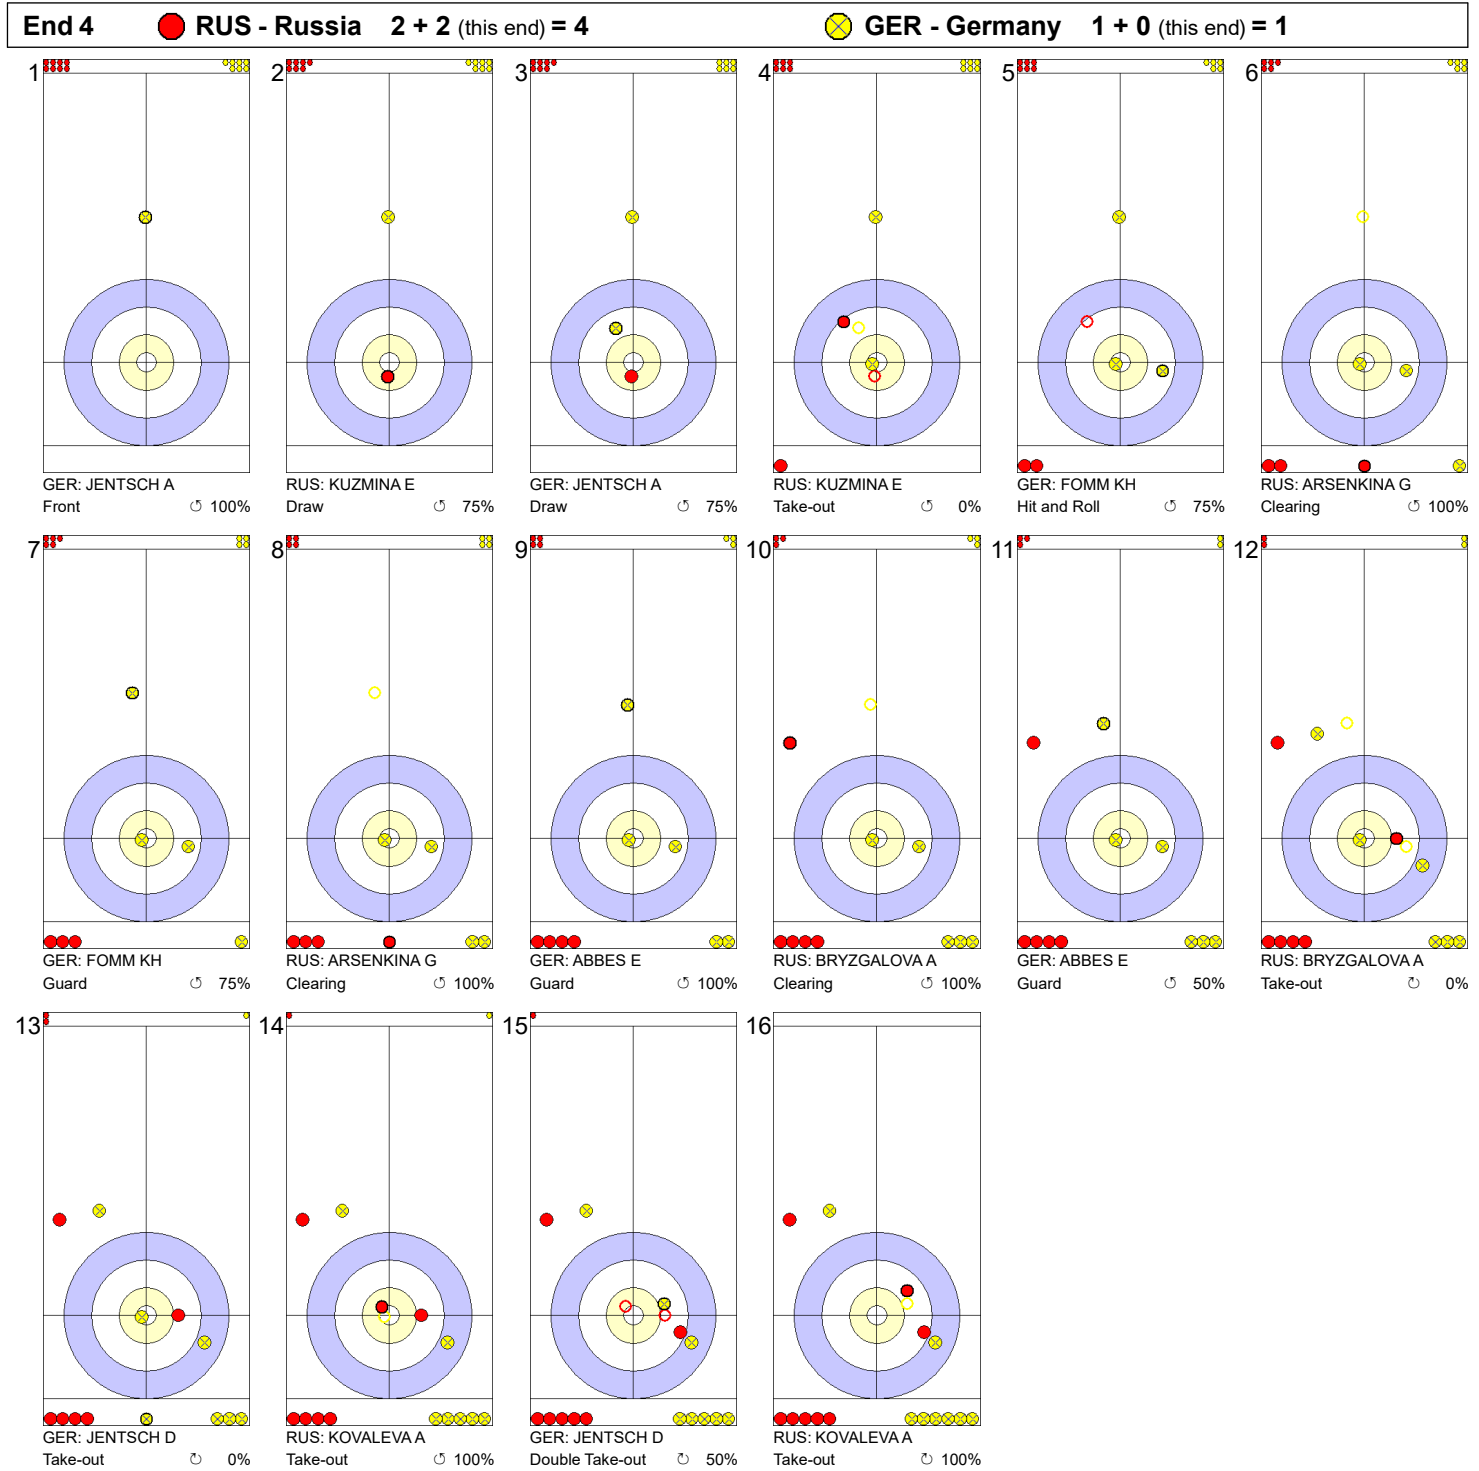

Round Robin Session 14 - Sheet A

Game - Shot by Shot

**Legend:**  
 Clockwise     
  Counter-clockwise     
 - Not considered

**Game - Shot by Shot**

**Legend:**  
 ↻ Clockwise      ↺ Counter-clockwise      - Not considered

**Game - Shot by Shot**

**Legend:**  
 ↻ Clockwise      ↺ Counter-clockwise      - Not considered

**Game - Shot by Shot**

**Legend:**  
 ⌚ Clockwise      ⌚ Counter-clockwise      - Not considered

Game - Shot by Shot

**Legend:**  
 ↻ Clockwise      ↺ Counter-clockwise      - Not considered

**Game - Shot by Shot**

**Legend:**  
 ↻ Clockwise      ↻ Counter-clockwise      - Not considered

### Game - Shot by Shot

**Legend:**  
 ● Clockwise      ● Counter-clockwise      - Not considered