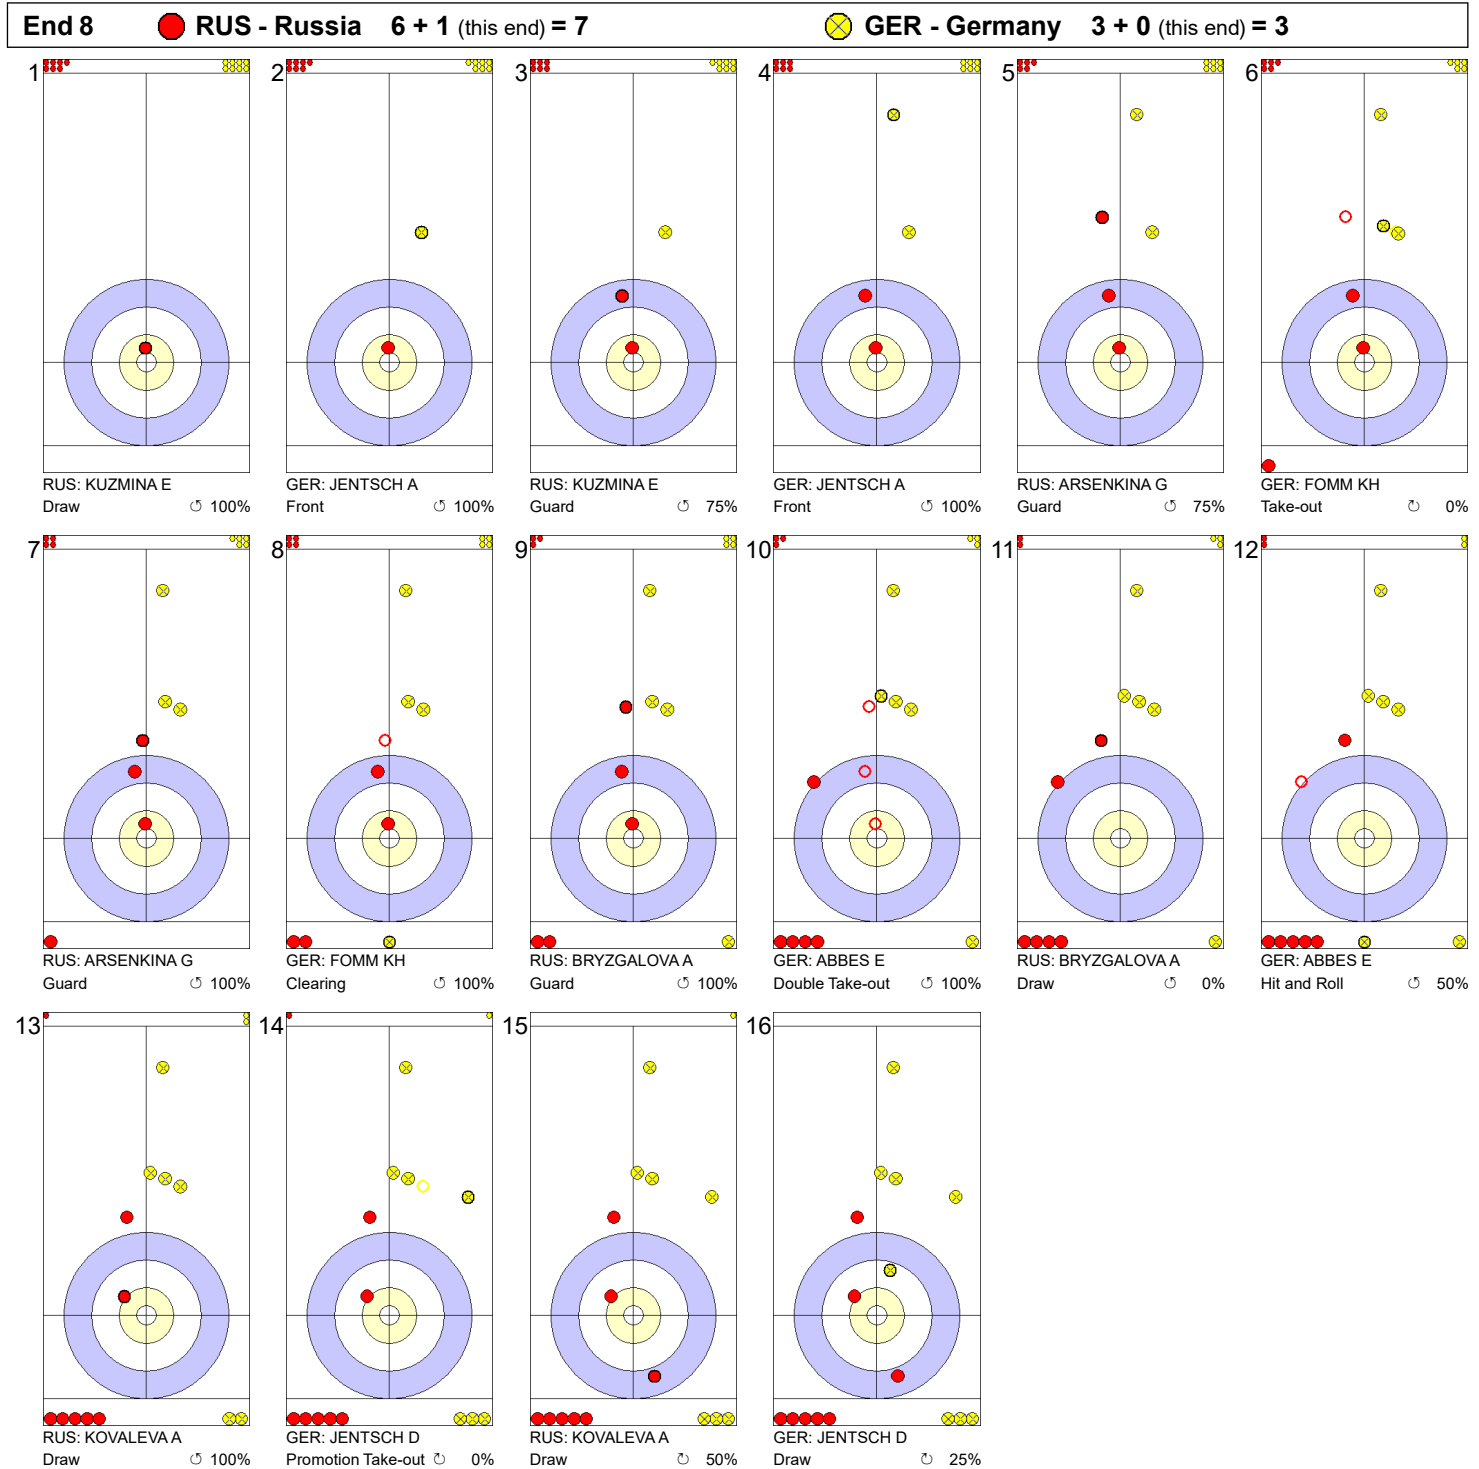

Round Robin Session 14 - Sheet A

Game - Shot by Shot

**Legend:**  
 Clockwise     
  Counter-clockwise     
 - Not considered

**Game - Shot by Shot**

**Legend:**  
 ↻ Clockwise      ↺ Counter-clockwise      - Not considered

**Game - Shot by Shot**

**Legend:**  
 ↻ Clockwise      ↺ Counter-clockwise      - Not considered

**Game - Shot by Shot**

**Legend:**  
 ⌚ Clockwise      ⌚ Counter-clockwise      - Not considered

Game - Shot by Shot

**Legend:**  
 ↻ Clockwise      ↺ Counter-clockwise      - Not considered

**Game - Shot by Shot**

**Legend:**  
 ↻ Clockwise      ↻ Counter-clockwise      - Not considered

### Game - Shot by Shot

**Legend:**  
 ● Clockwise      ● Counter-clockwise      - Not considered