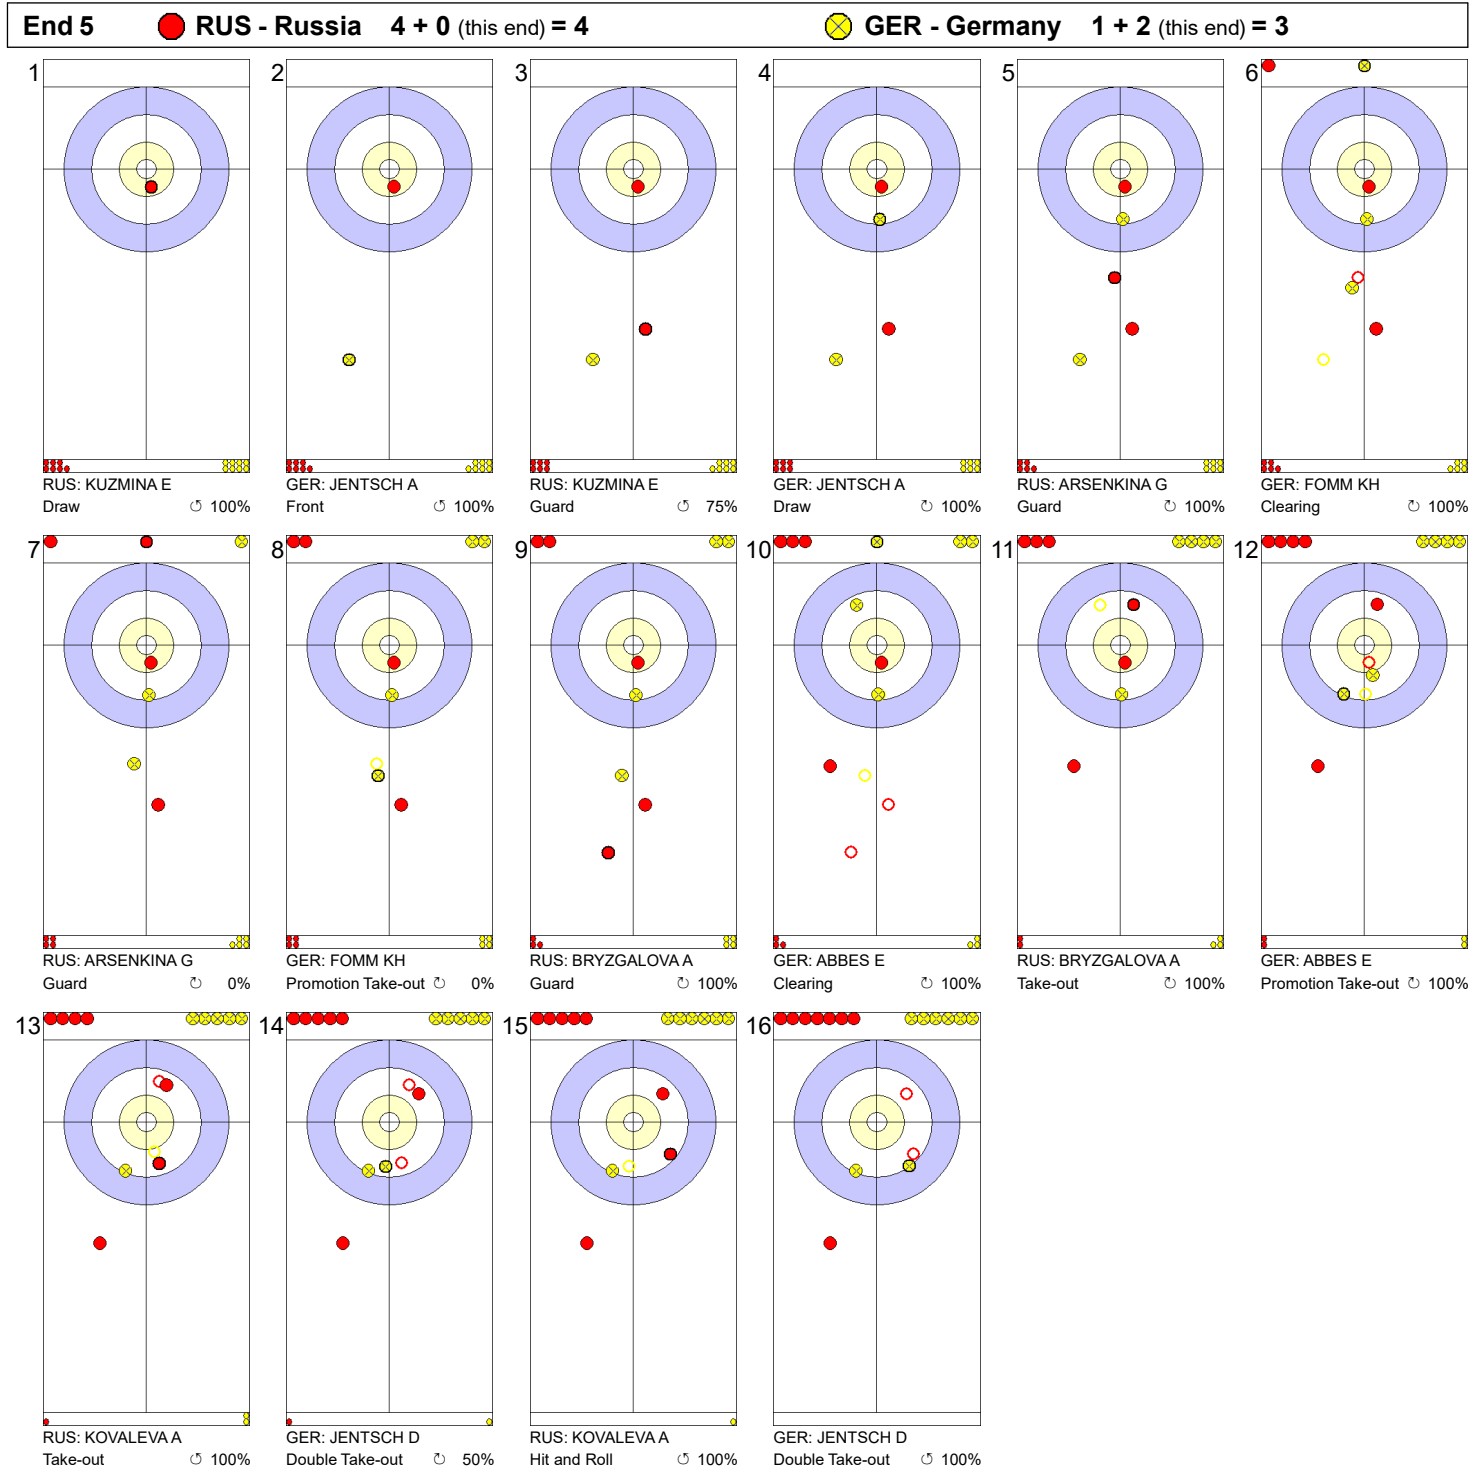

Round Robin Session 14 - Sheet A

Game - Shot by Shot

**Legend:**  
 Clockwise     
  Counter-clockwise     
 - Not considered

**Game - Shot by Shot**

**Legend:**  
 ↻ Clockwise      ↺ Counter-clockwise      - Not considered

**Game - Shot by Shot**

**Legend:**  
 ↻ Clockwise      ↺ Counter-clockwise      - Not considered

**Game - Shot by Shot**

**Legend:**  
 ⌚ Clockwise      ⌚ Counter-clockwise      - Not considered

Game - Shot by Shot

**Legend:**  
 ↻ Clockwise      ↺ Counter-clockwise      - Not considered

**Game - Shot by Shot**

**Legend:**  
 ↻ Clockwise      ↻ Counter-clockwise      - Not considered

### Game - Shot by Shot

**Legend:**  
 ● Clockwise      ● Counter-clockwise      - Not considered