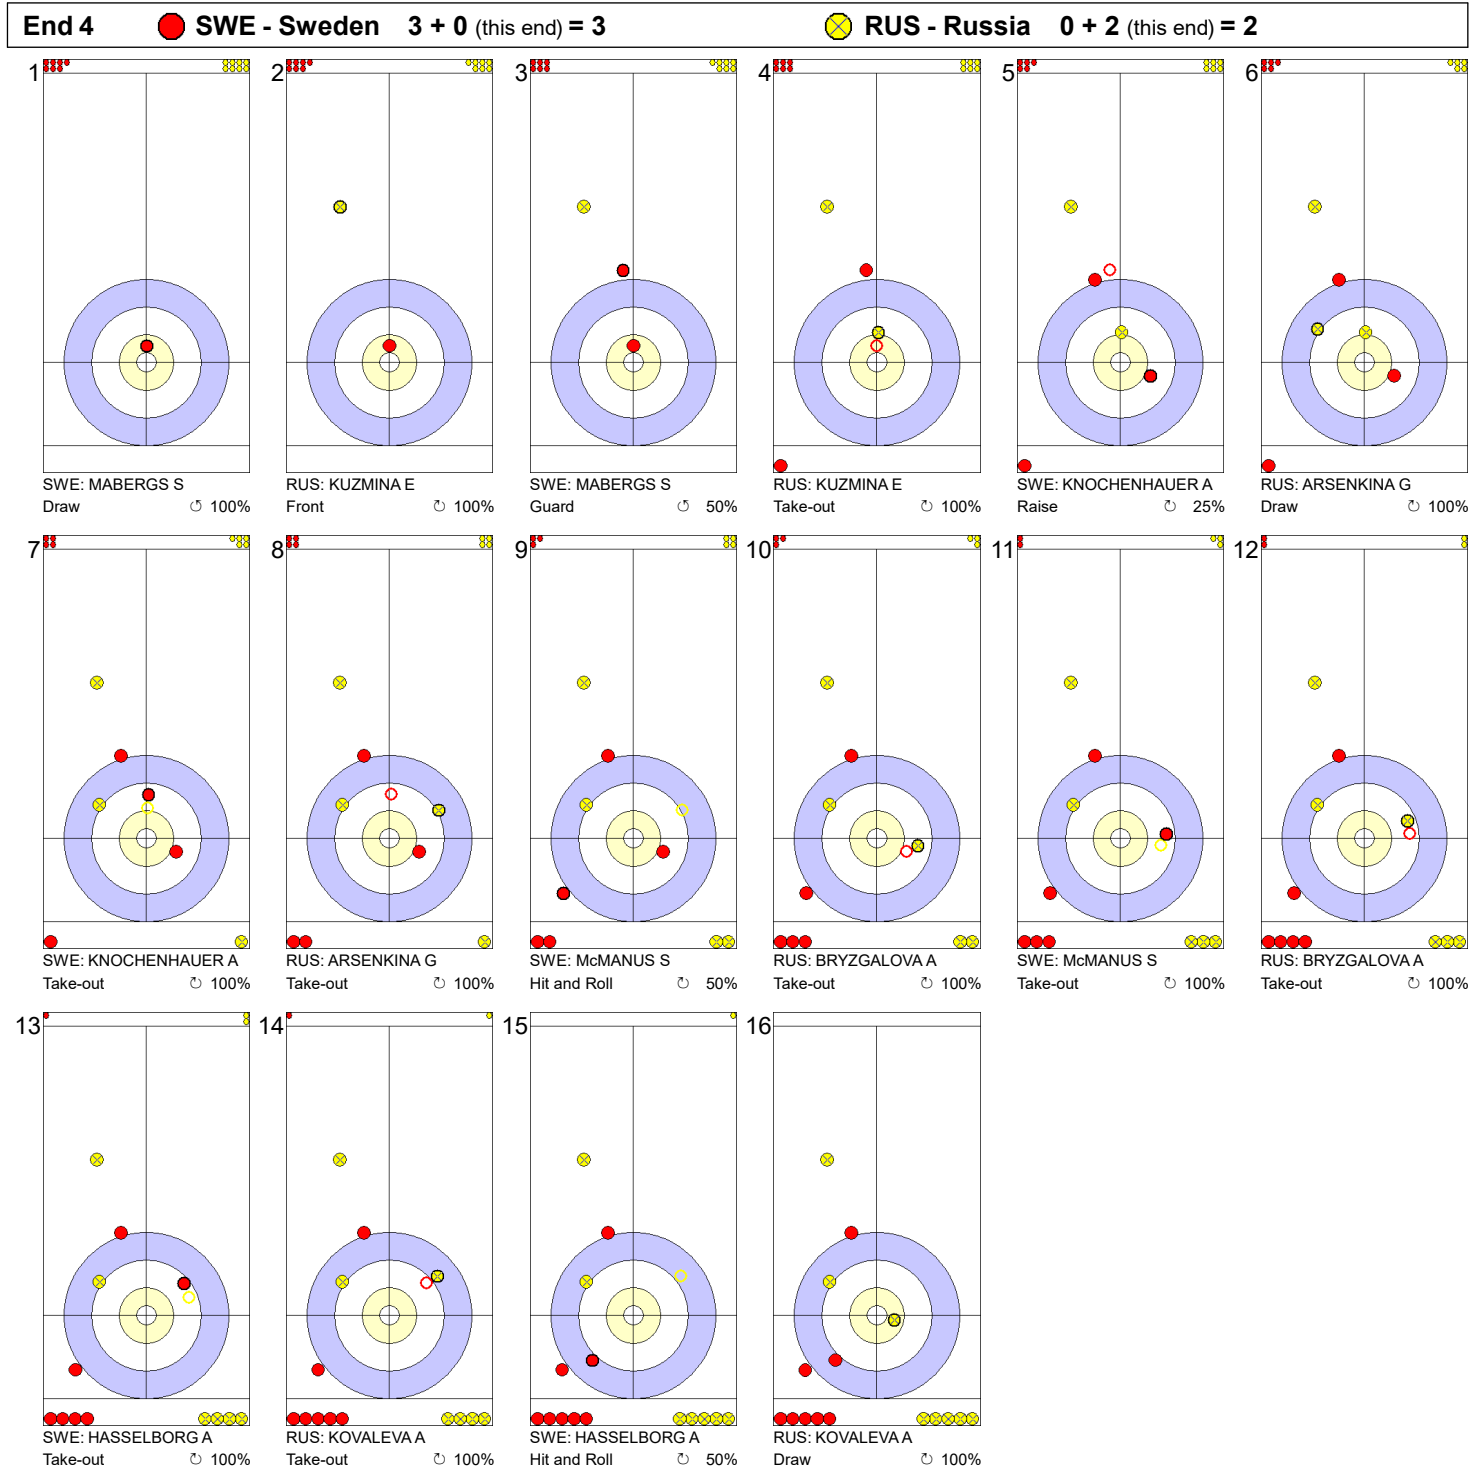

Game - Shot by Shot

Legend:
 ⌚ Clockwise ⌚ Counter-clockwise - Not considered

Game - Shot by Shot

Legend:
 ↻ Clockwise ↺ Counter-clockwise - Not considered

WED 20 MAR 2019
Start Time 9:00

Round Robin Session 12 - Sheet D

Game - Shot by Shot

Legend:
 ↻ Clockwise ↺ Counter-clockwise - Not considered

Game - Shot by Shot

Legend:
 Clockwise Counter-clockwise - Not considered

Game - Shot by Shot

Legend:
 ↻ Clockwise ↺ Counter-clockwise - Not considered

Game - Shot by Shot

Legend:
 ↻ Clockwise ↺ Counter-clockwise - Not considered

WED 20 MAR 2019
Start Time 9:00

Round Robin Session 12 - Sheet D

Game - Shot by Shot

Legend:
 ↻ Clockwise ↺ Counter-clockwise - Not considered

Game - Shot by Shot

Legend:
 ↻ Clockwise ↺ Counter-clockwise - Not considered