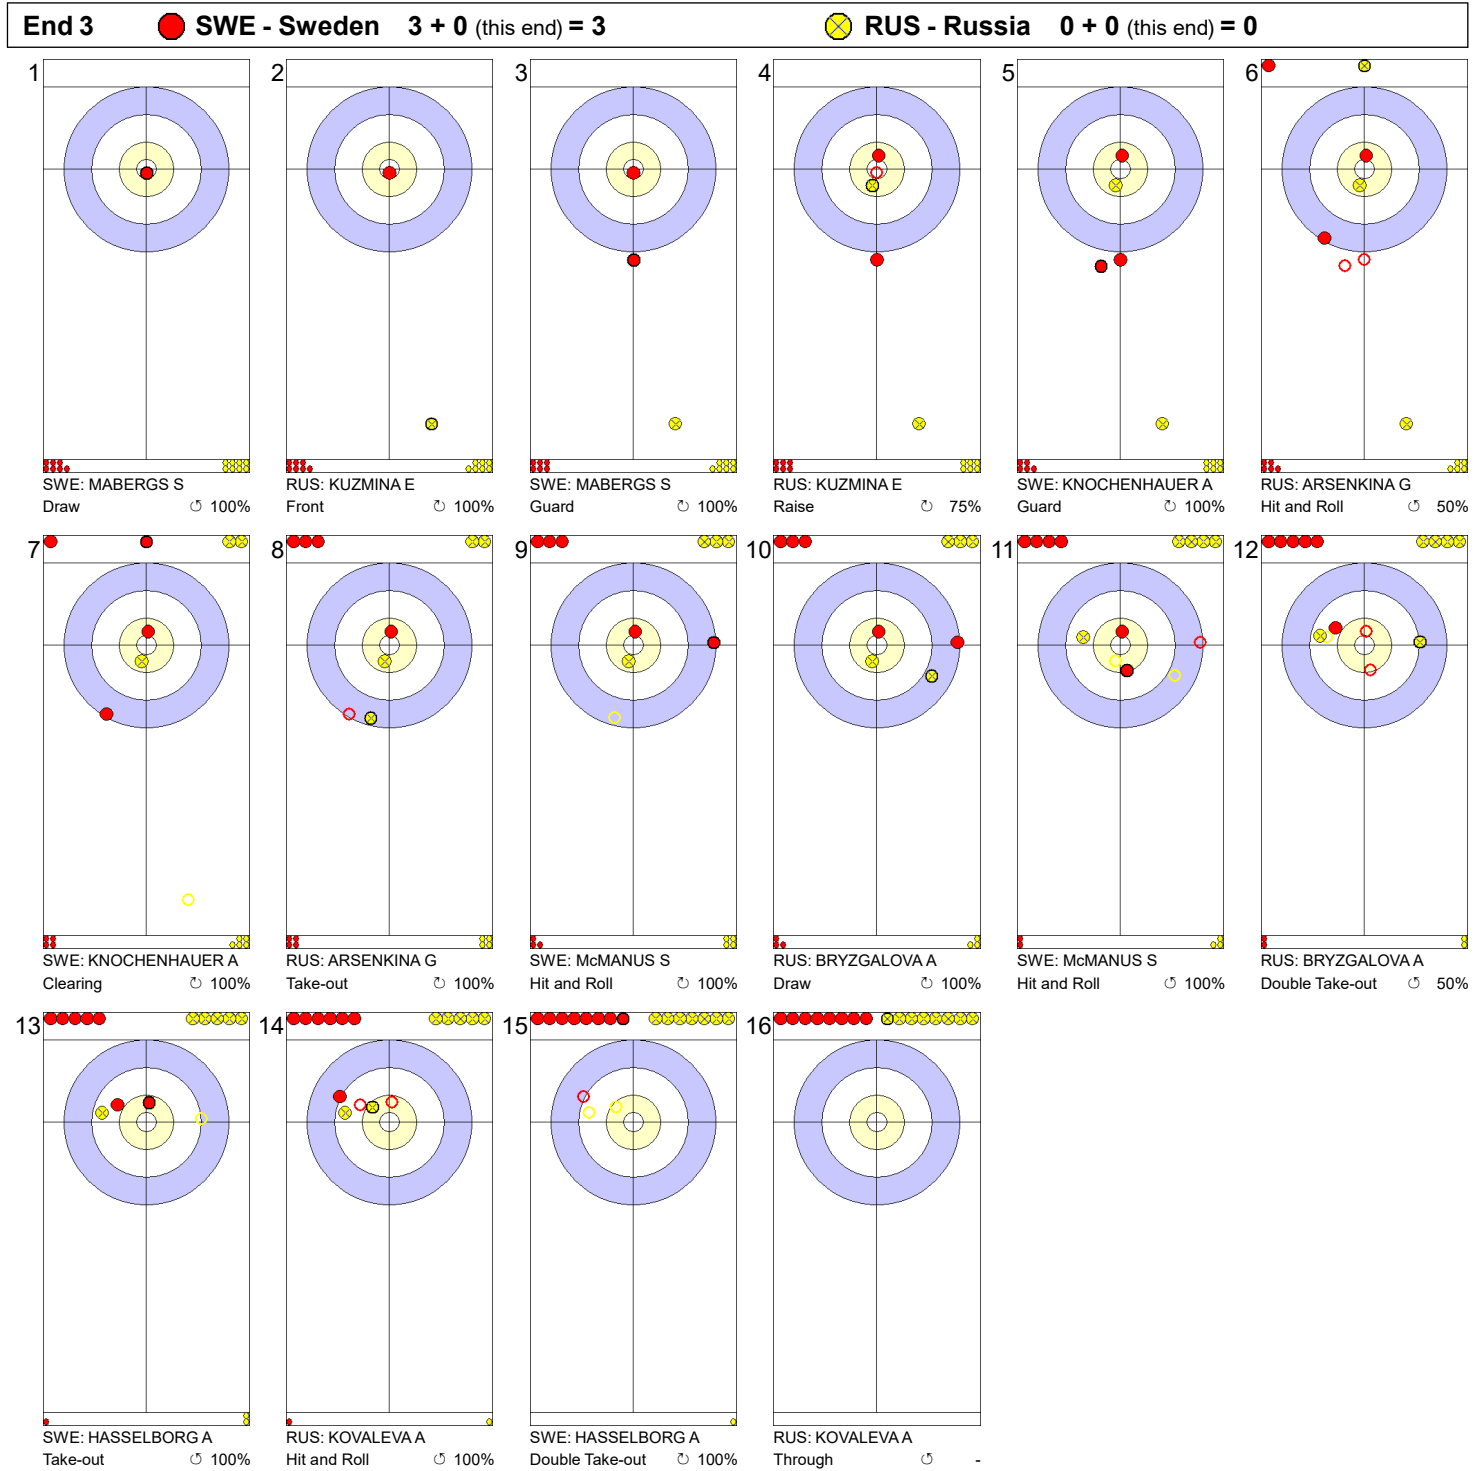

Game - Shot by Shot

Legend:
 ⌚ Clockwise ⌚ Counter-clockwise - Not considered

Game - Shot by Shot

Legend:
 ↻ Clockwise ↺ Counter-clockwise - Not considered

WED 20 MAR 2019
Start Time 9:00

Round Robin Session 12 - Sheet D

Game - Shot by Shot

Legend:
 ↻ Clockwise ↺ Counter-clockwise - Not considered

Game - Shot by Shot

Legend:
 Clockwise Counter-clockwise - Not considered

Game - Shot by Shot

Legend:
 ↻ Clockwise ↺ Counter-clockwise - Not considered

Game - Shot by Shot

Legend:
 ↻ Clockwise ↺ Counter-clockwise - Not considered

WED 20 MAR 2019
Start Time 9:00

Round Robin Session 12 - Sheet D

Game - Shot by Shot

Legend:
 ↻ Clockwise ↺ Counter-clockwise - Not considered

Game - Shot by Shot

Legend:
 ↻ Clockwise ↺ Counter-clockwise - Not considered