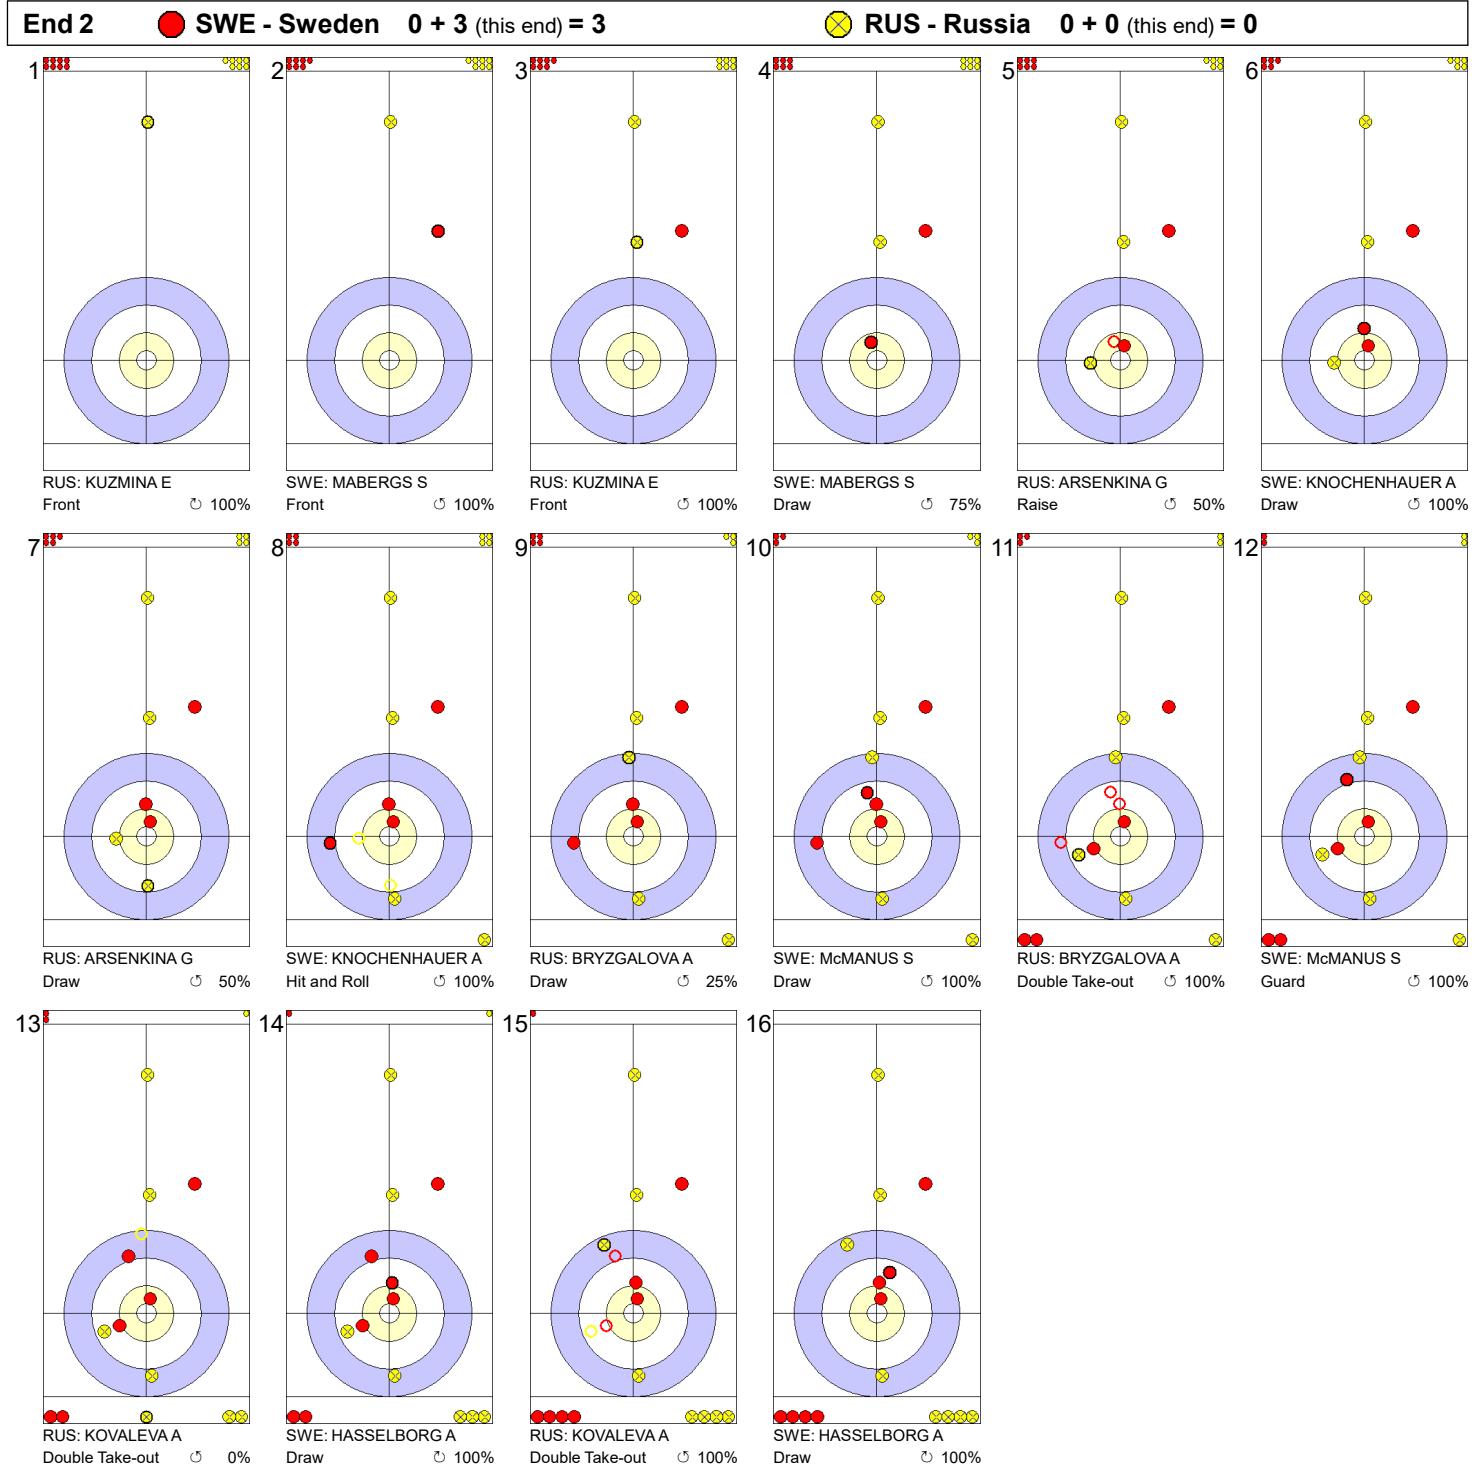

Game - Shot by Shot

Legend:
 ⌚ Clockwise ⌚ Counter-clockwise - Not considered

Game - Shot by Shot

Legend:
 ↻ Clockwise ↺ Counter-clockwise - Not considered

WED 20 MAR 2019
Start Time 9:00

Round Robin Session 12 - Sheet D

Game - Shot by Shot

Legend:
 ↻ Clockwise ↺ Counter-clockwise - Not considered

Game - Shot by Shot

Legend:
 Clockwise Counter-clockwise - Not considered

Game - Shot by Shot

Legend:
 ↻ Clockwise ↺ Counter-clockwise - Not considered

Game - Shot by Shot

Legend:
 ↻ Clockwise ↺ Counter-clockwise - Not considered

WED 20 MAR 2019
Start Time 9:00

Round Robin Session 12 - Sheet D

Game - Shot by Shot

Legend:
 ↻ Clockwise ↺ Counter-clockwise - Not considered

Game - Shot by Shot

Legend:
 ↻ Clockwise ↺ Counter-clockwise - Not considered