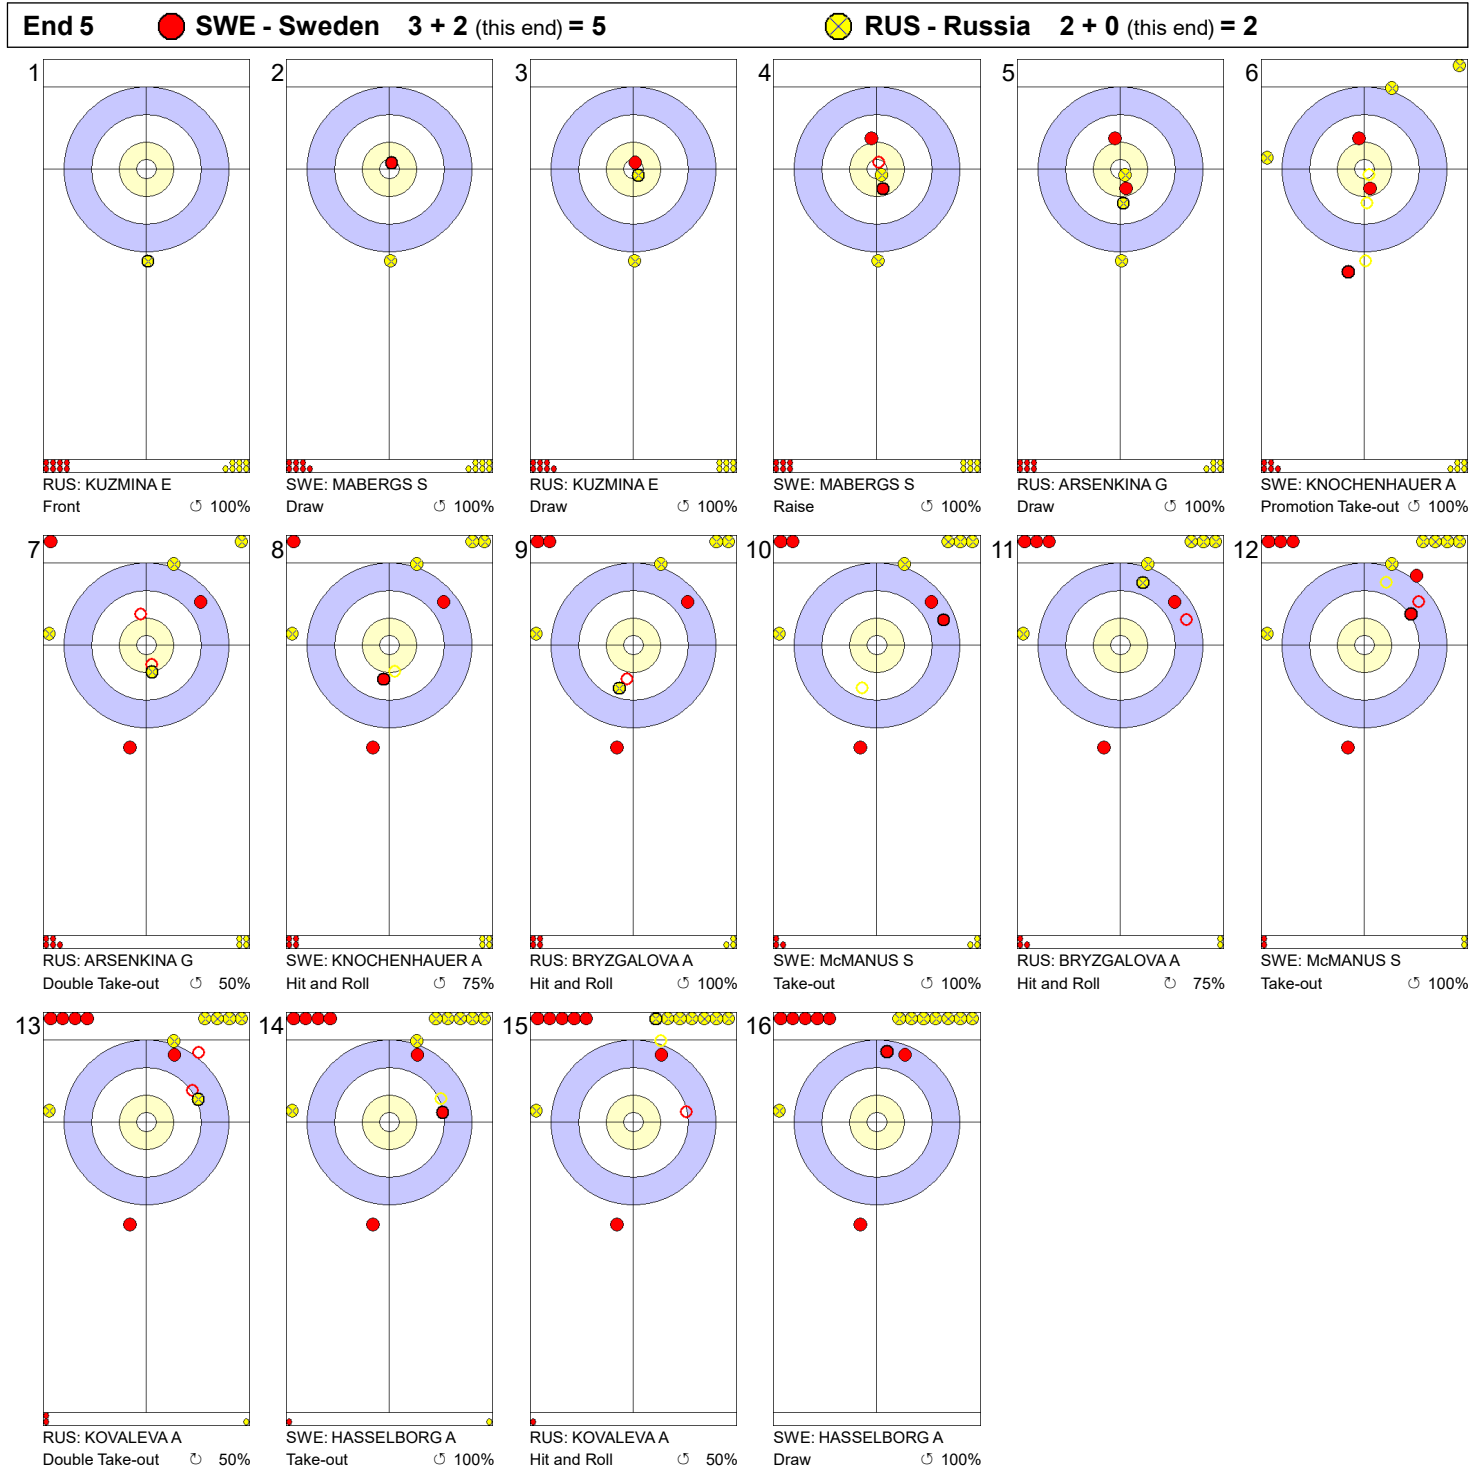

Game - Shot by Shot

Legend:
 ⌚ Clockwise ⌚ Counter-clockwise - Not considered

Game - Shot by Shot

Legend:
 ↻ Clockwise ↺ Counter-clockwise - Not considered

WED 20 MAR 2019
Start Time 9:00

Round Robin Session 12 - Sheet D

Game - Shot by Shot

Legend:
 ↻ Clockwise ↺ Counter-clockwise - Not considered

Game - Shot by Shot

Legend:
 Clockwise Counter-clockwise - Not considered

Game - Shot by Shot

Legend:
 ↻ Clockwise ↺ Counter-clockwise - Not considered

Game - Shot by Shot

Legend:
 ↻ Clockwise ↺ Counter-clockwise - Not considered

WED 20 MAR 2019
Start Time 9:00

Round Robin Session 12 - Sheet D

Game - Shot by Shot

Legend:
 ↻ Clockwise ↺ Counter-clockwise - Not considered

Game - Shot by Shot

Legend:
 ↻ Clockwise ↺ Counter-clockwise - Not considered