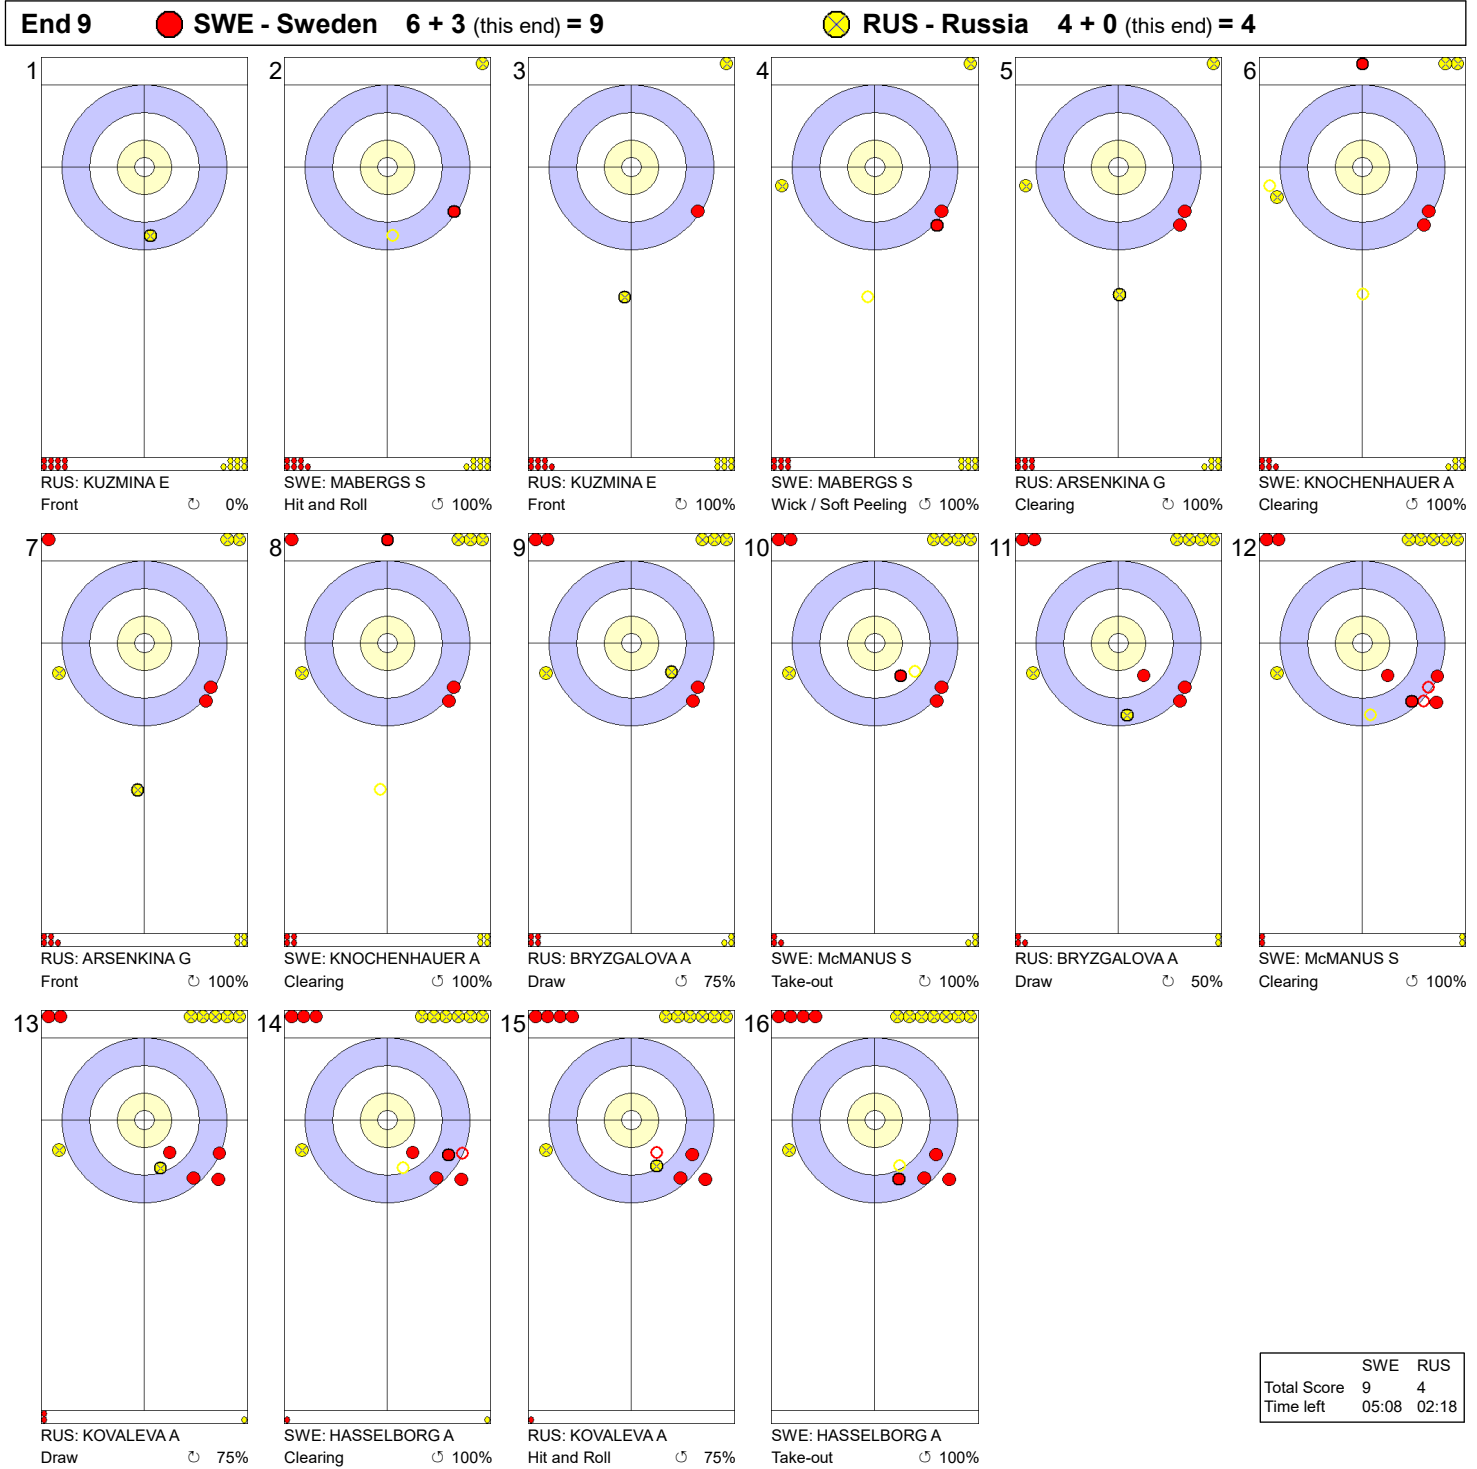

Game - Shot by Shot

Legend:
 ⌚ Clockwise ⌚ Counter-clockwise - Not considered

Game - Shot by Shot

Legend:
 ↻ Clockwise ↺ Counter-clockwise - Not considered

WED 20 MAR 2019
Start Time 9:00

Round Robin Session 12 - Sheet D

Game - Shot by Shot

Legend:
 ↻ Clockwise ↺ Counter-clockwise - Not considered

Game - Shot by Shot

Legend:
 Clockwise Counter-clockwise - Not considered

Game - Shot by Shot

Legend:
 ↻ Clockwise ↺ Counter-clockwise - Not considered

Game - Shot by Shot

Legend:
 ↻ Clockwise ↺ Counter-clockwise - Not considered

WED 20 MAR 2019
Start Time 9:00

Round Robin Session 12 - Sheet D

Game - Shot by Shot

Legend:
 ↻ Clockwise ↺ Counter-clockwise - Not considered

Game - Shot by Shot

Legend:
 ↻ Clockwise ↺ Counter-clockwise - Not considered