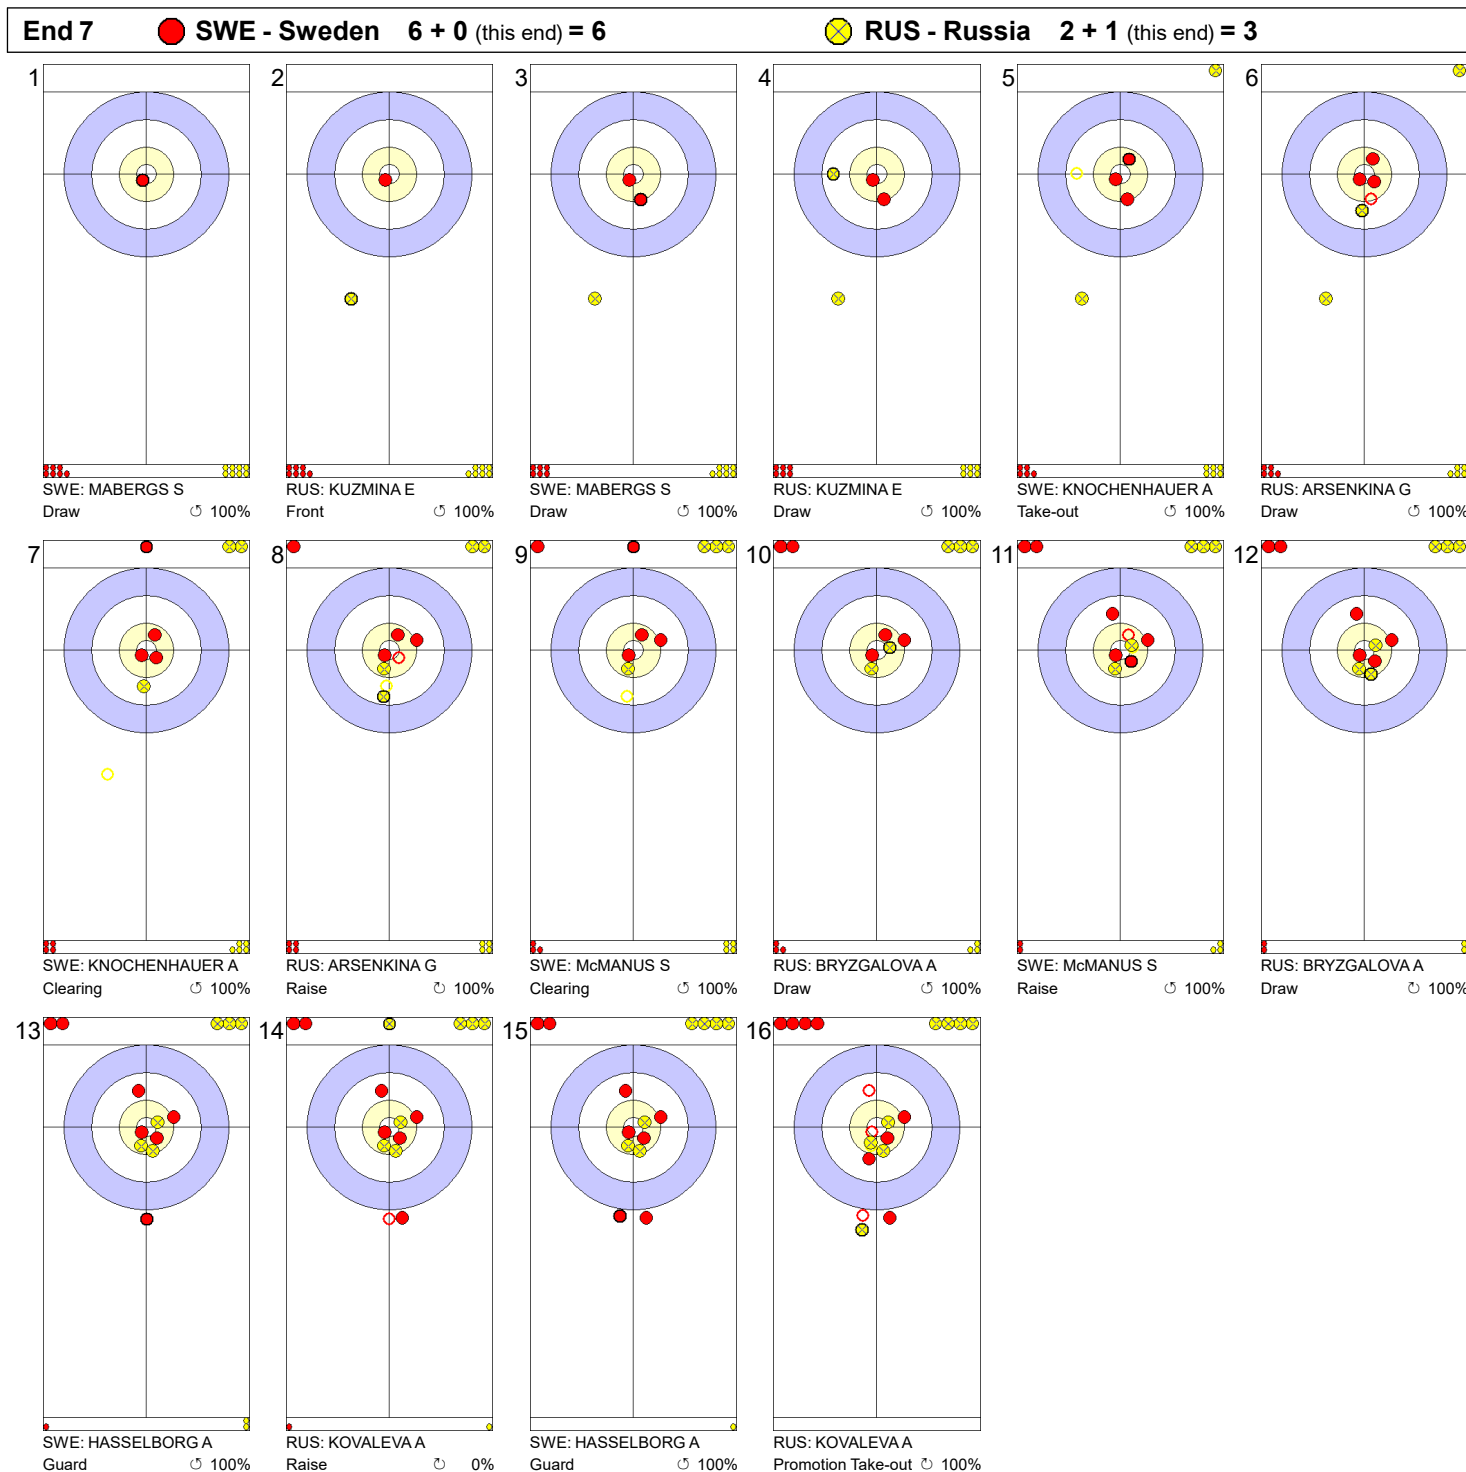

Game - Shot by Shot

Legend:
 ↻ Clockwise ↺ Counter-clockwise - Not considered

Game - Shot by Shot

Legend:
 Clockwise Counter-clockwise - Not considered

Game - Shot by Shot

Legend:
 ↻ Clockwise ↺ Counter-clockwise - Not considered

Game - Shot by Shot

Legend:
 ↻ Clockwise ↺ Counter-clockwise - Not considered

WED 20 MAR 2019
Start Time 9:00

Round Robin Session 12 - Sheet D

Game - Shot by Shot

Legend:
 ↻ Clockwise ↺ Counter-clockwise - Not considered

Game - Shot by Shot

Legend:
 ↻ Clockwise ↺ Counter-clockwise - Not considered