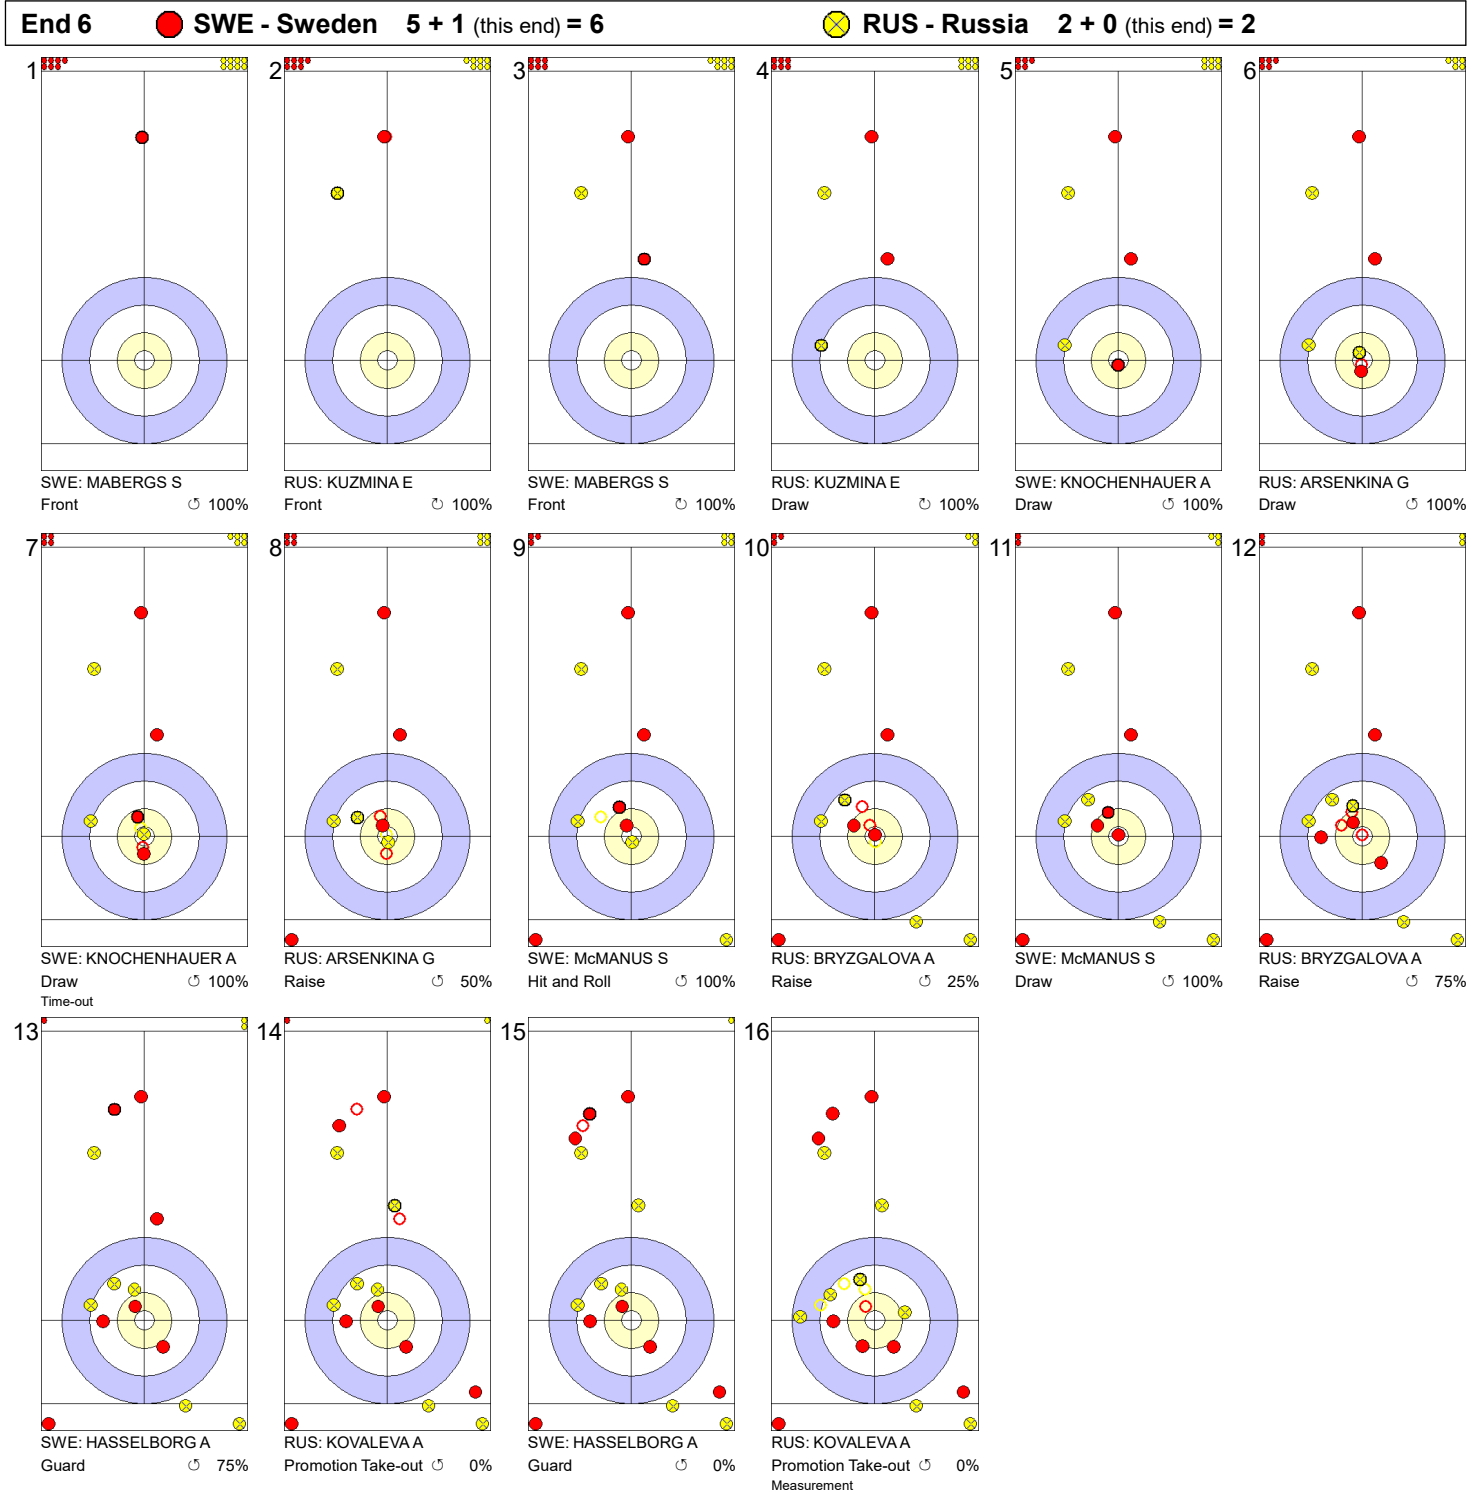

Game - Shot by Shot

Legend:
 ⌚ Clockwise ⌚ Counter-clockwise - Not considered

Game - Shot by Shot

Legend:
 ↻ Clockwise ↺ Counter-clockwise - Not considered

WED 20 MAR 2019
Start Time 9:00

Round Robin Session 12 - Sheet D

Game - Shot by Shot

Legend:
 ↻ Clockwise ↺ Counter-clockwise - Not considered

Game - Shot by Shot

Legend:
 Clockwise Counter-clockwise - Not considered

Game - Shot by Shot

Legend:
 ↻ Clockwise ↺ Counter-clockwise - Not considered

Game - Shot by Shot

Legend:
 ↻ Clockwise ↺ Counter-clockwise - Not considered

WED 20 MAR 2019
Start Time 9:00

Round Robin Session 12 - Sheet D

Game - Shot by Shot

Legend:
 ↻ Clockwise ↺ Counter-clockwise - Not considered

Game - Shot by Shot

Legend:
 ↻ Clockwise ↺ Counter-clockwise - Not considered