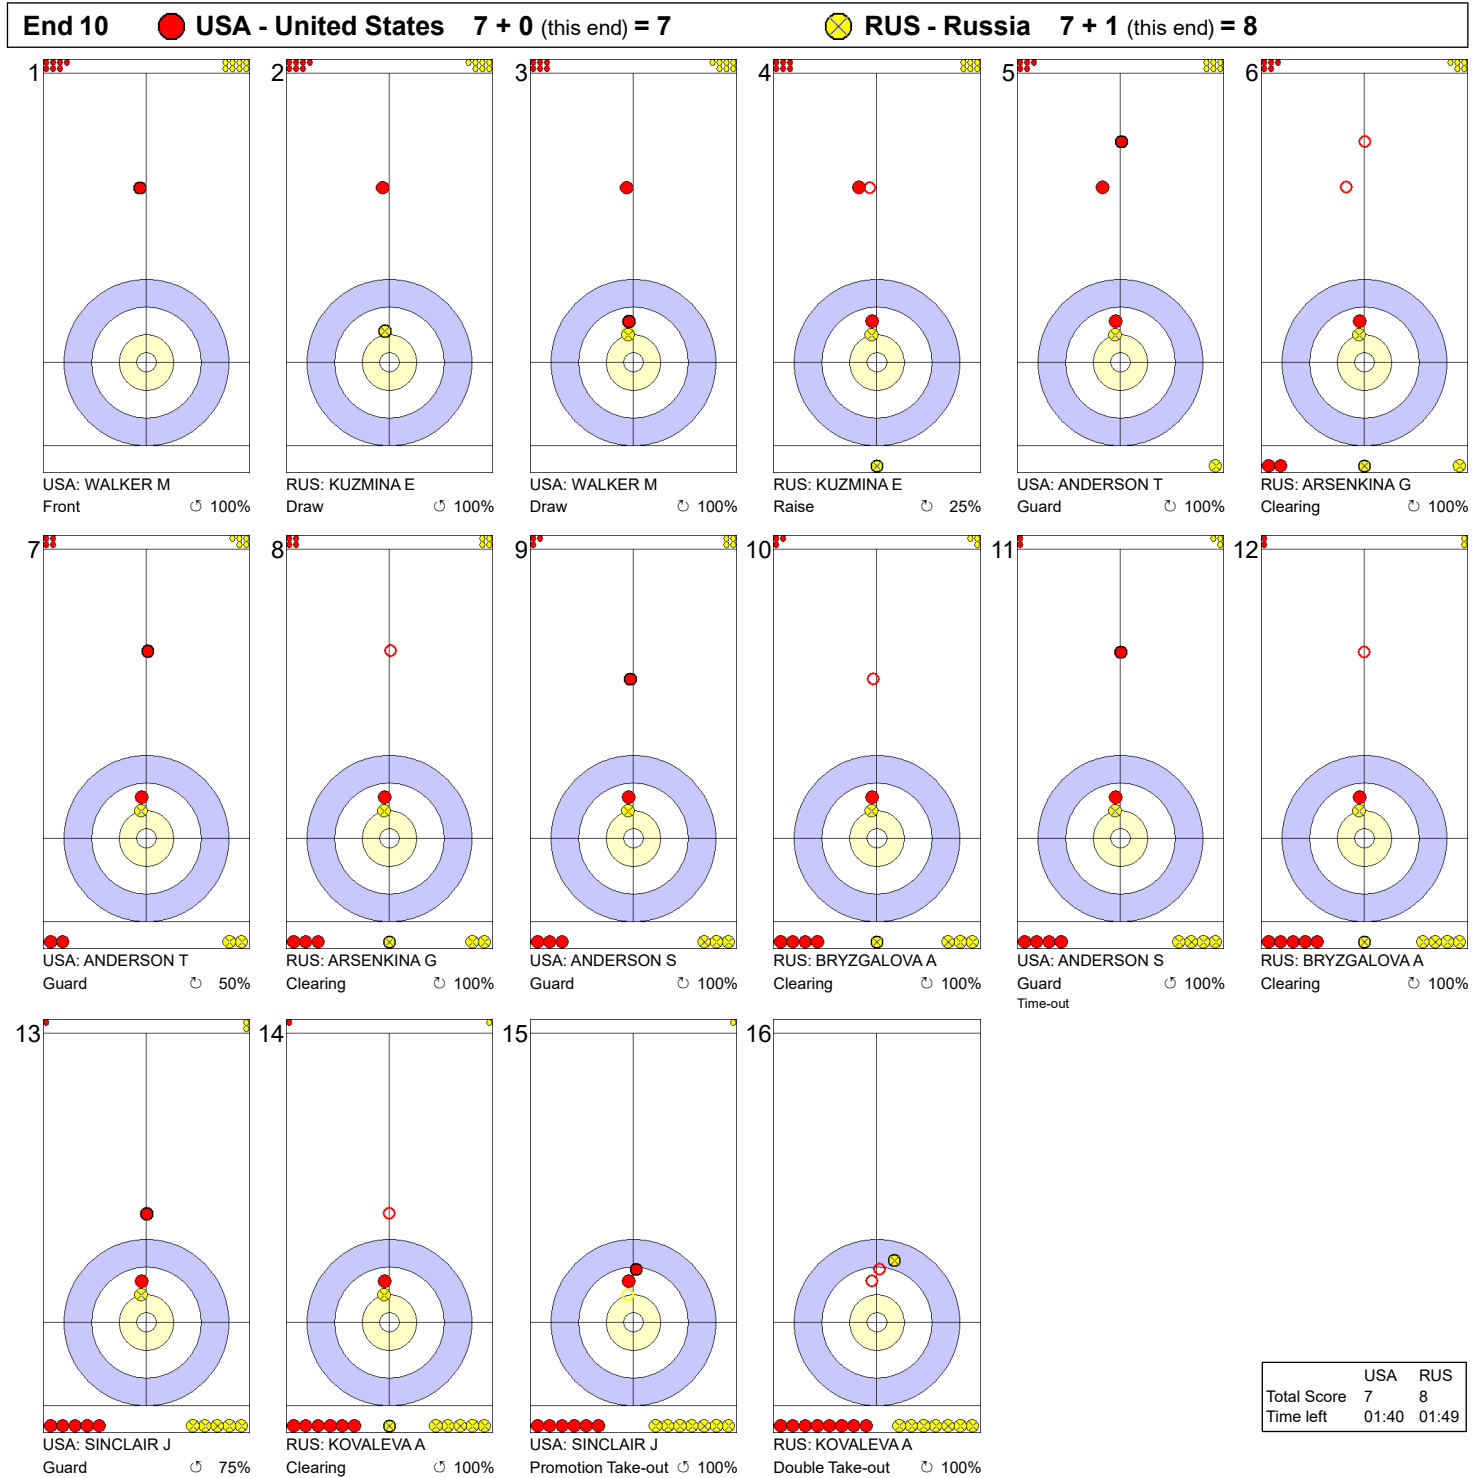

Game - Shot by Shot

**Legend:**  
 Clockwise      Counter-clockwise      - Not considered

Game - Shot by Shot

**Legend:**  
 ↻ Clockwise      ↺ Counter-clockwise      - Not considered

**Game - Shot by Shot**

**Legend:**  
 ⌚ Clockwise      ⌚ Counter-clockwise      - Not considered

**Game - Shot by Shot**

**Legend:**  
 Clockwise      Counter-clockwise      - Not considered

Game - Shot by Shot

**Legend:**  
 ⌚ Clockwise      ⌚ Counter-clockwise      - Not considered

Game - Shot by Shot

Legend:

↻ Clockwise      ↺ Counter-clockwise      - Not considered

Game - Shot by Shot

**Legend:**  
 Clockwise      Counter-clockwise      - Not considered

Game - Shot by Shot

**Legend:**  
 ⤵ Clockwise      ⤴ Counter-clockwise      - Not considered

Game - Shot by Shot

**Legend:**  
 ⤵ Clockwise      ⤴ Counter-clockwise      - Not considered