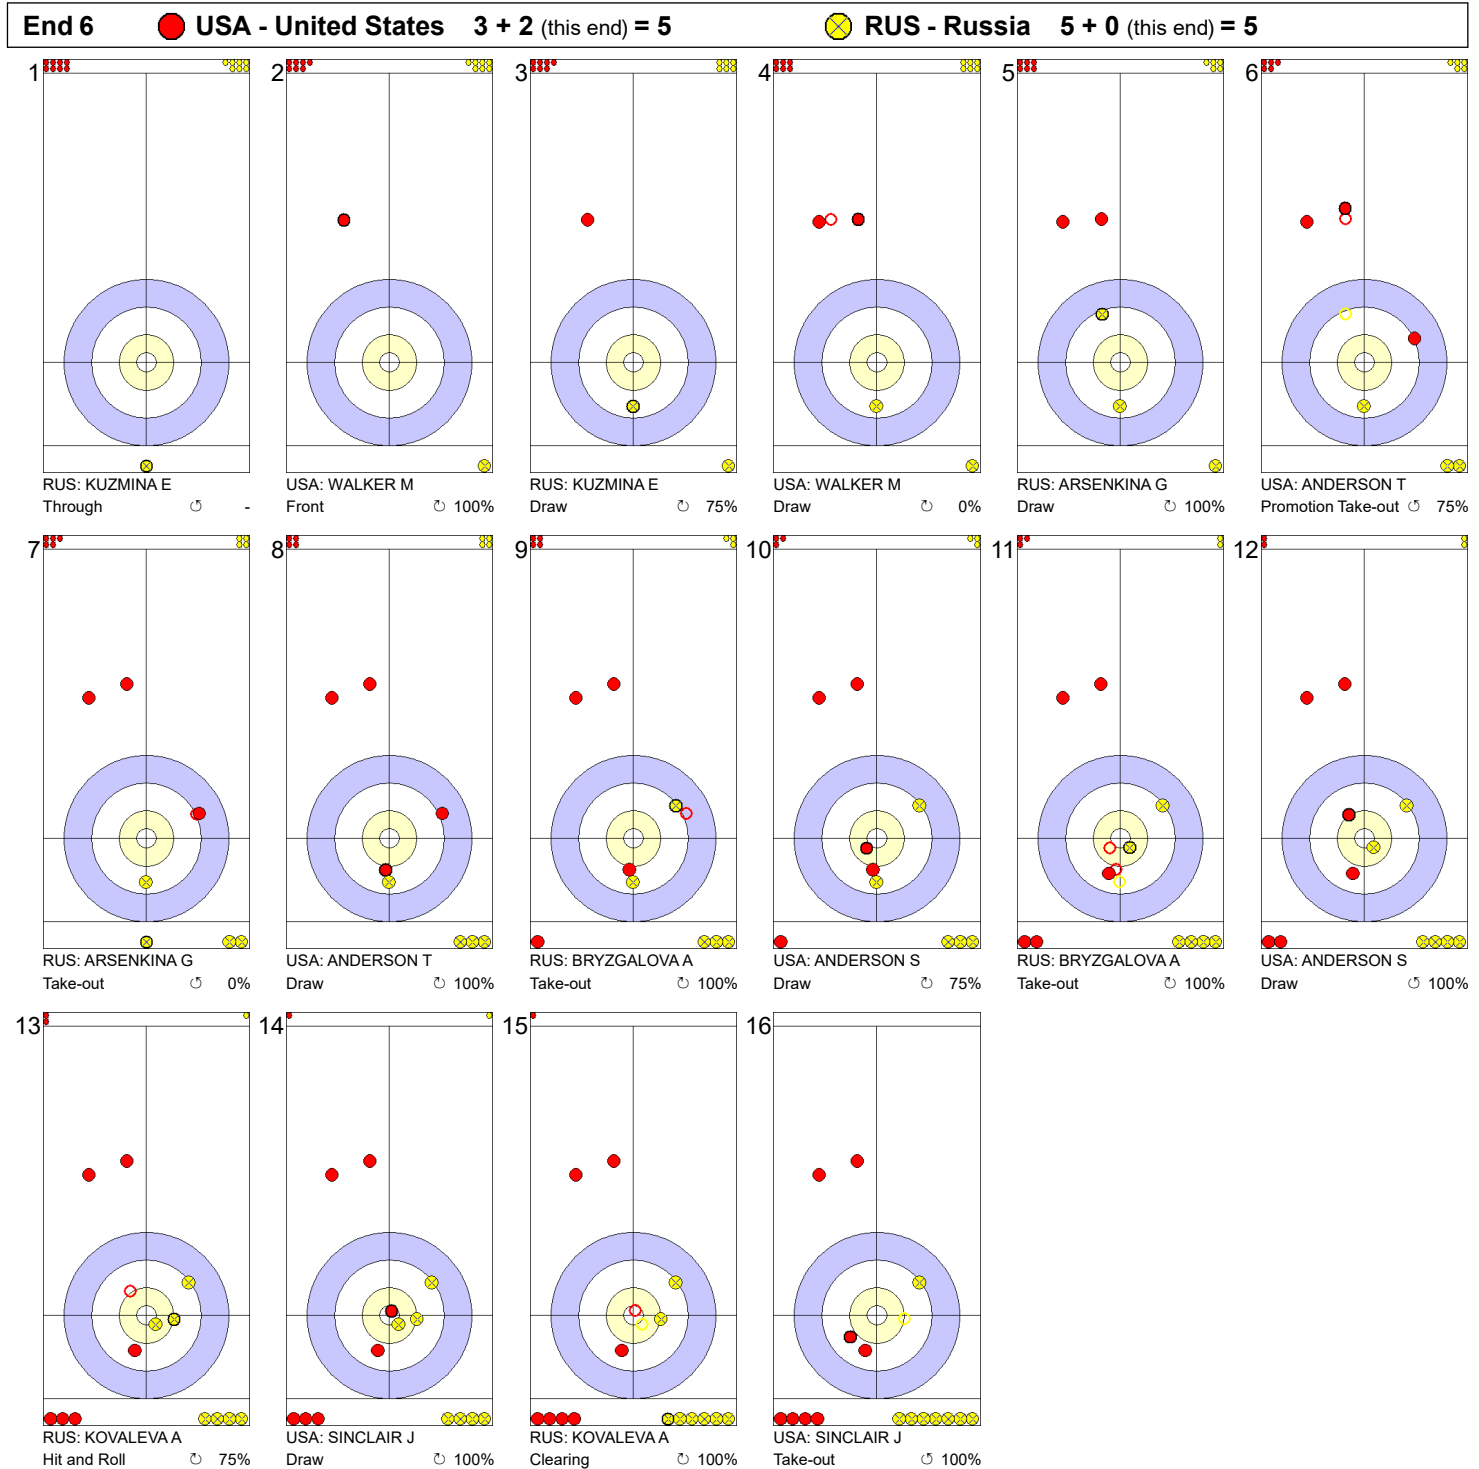

Game - Shot by Shot

**Legend:**  
 Clockwise      Counter-clockwise      - Not considered

Game - Shot by Shot

**Legend:**  
 ↻ Clockwise      ↺ Counter-clockwise      - Not considered

**Game - Shot by Shot**

**Legend:**  
 ⌚ Clockwise      ⌚ Counter-clockwise      - Not considered

**Game - Shot by Shot**

**Legend:**  
 Clockwise      Counter-clockwise      - Not considered

Game - Shot by Shot

**Legend:**  
 ⌚ Clockwise      ⌚ Counter-clockwise      - Not considered

Game - Shot by Shot

Legend:

↻ Clockwise      ↺ Counter-clockwise      - Not considered

Game - Shot by Shot

**Legend:**  
 Clockwise      Counter-clockwise      - Not considered

Game - Shot by Shot

**Legend:**  
 ⤵ Clockwise      ⤴ Counter-clockwise      - Not considered

Game - Shot by Shot

**Legend:**  
 ⤵ Clockwise      ⤴ Counter-clockwise      - Not considered