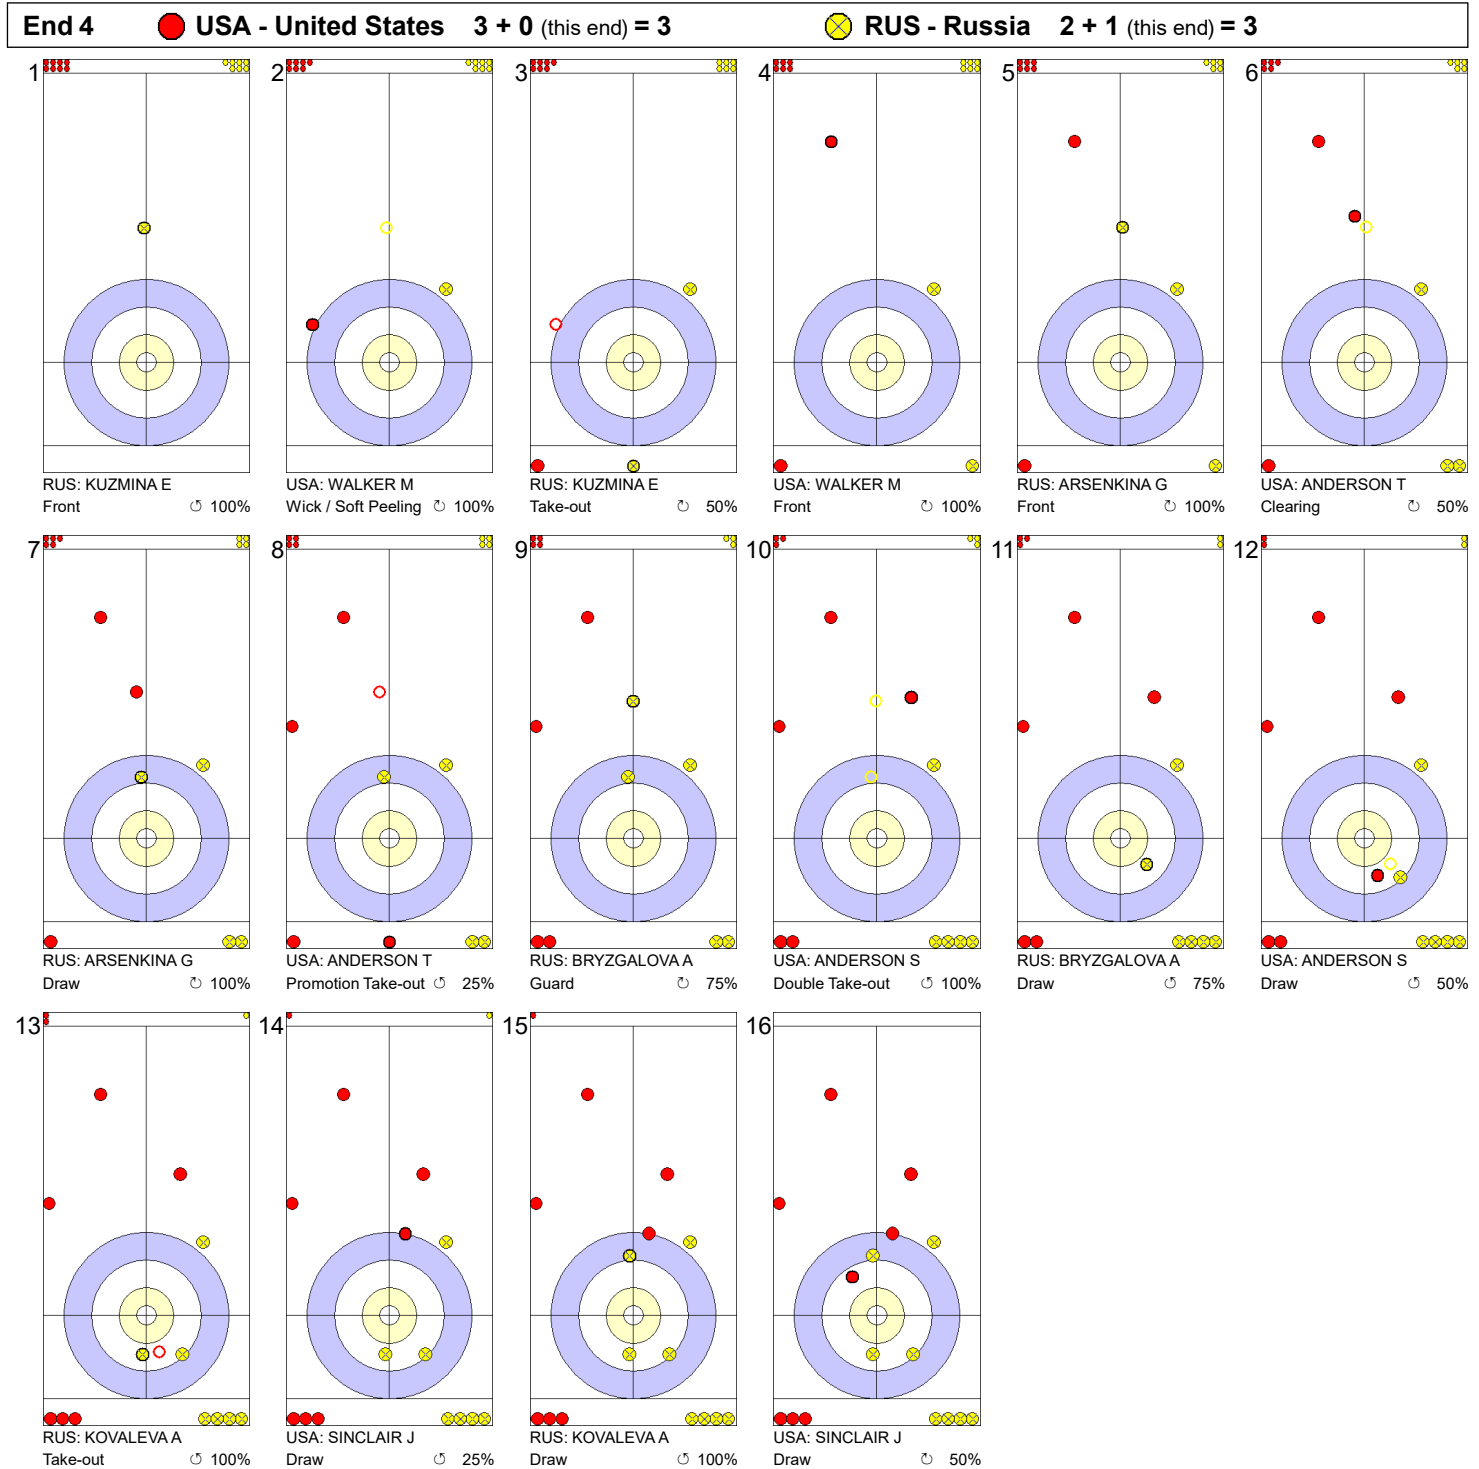

Game - Shot by Shot

**Legend:**  
 Clockwise      Counter-clockwise      - Not considered

Game - Shot by Shot

**Legend:**  
 ↻ Clockwise      ↺ Counter-clockwise      - Not considered

**Game - Shot by Shot**

**Legend:**  
 ⌚ Clockwise      ⌚ Counter-clockwise      - Not considered

**Game - Shot by Shot**

**Legend:**  
 Clockwise      Counter-clockwise      - Not considered

Game - Shot by Shot

**Legend:**  
 ⌚ Clockwise      ⌚ Counter-clockwise      - Not considered

Game - Shot by Shot

Legend:

↻ Clockwise      ↺ Counter-clockwise      - Not considered

Game - Shot by Shot

**Legend:**  
 Clockwise      Counter-clockwise      - Not considered

Game - Shot by Shot

**Legend:**  
 ⤵ Clockwise      ⤴ Counter-clockwise      - Not considered

Game - Shot by Shot

**Legend:**  
 ⤵ Clockwise      ⤴ Counter-clockwise      - Not considered