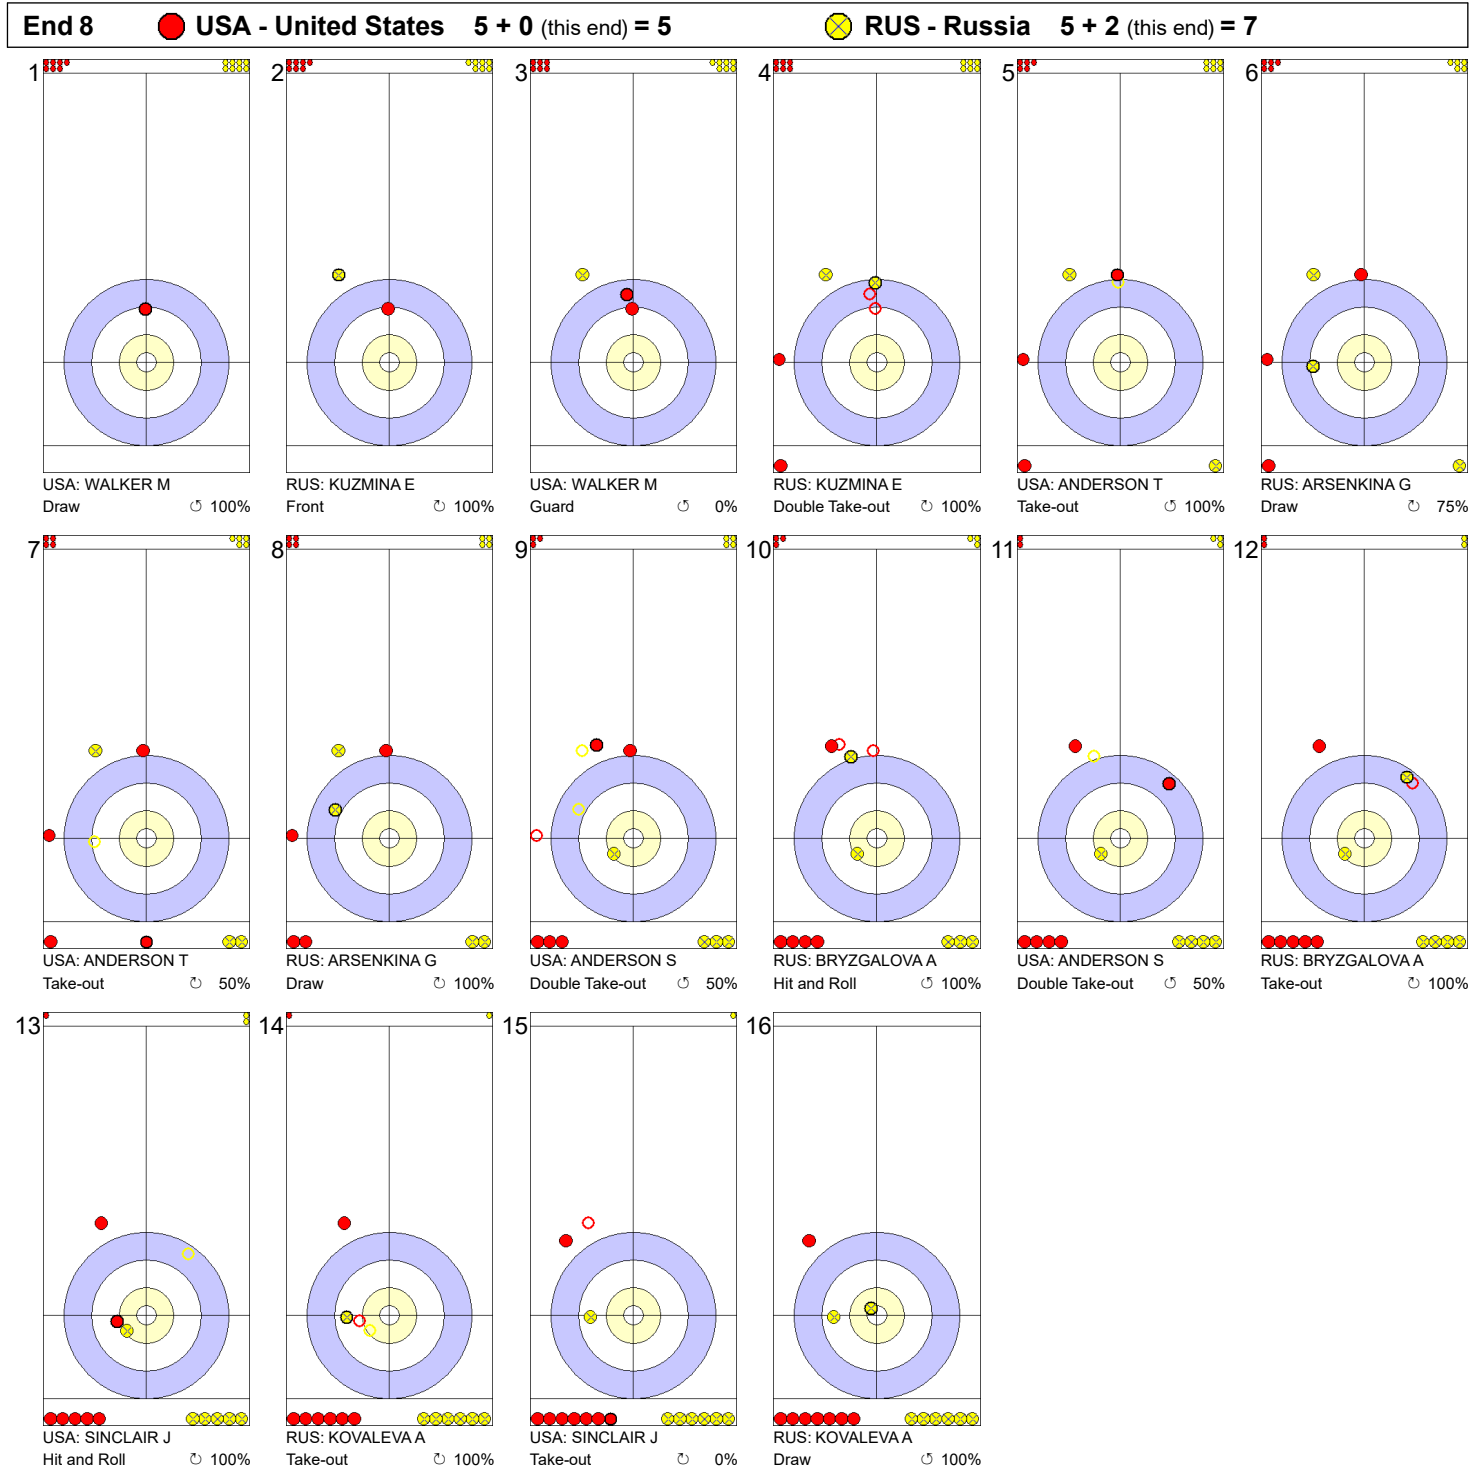

Game - Shot by Shot

**Legend:**  
 Clockwise      Counter-clockwise      - Not considered

Game - Shot by Shot

**Legend:**  
 ↻ Clockwise      ↺ Counter-clockwise      - Not considered

**Game - Shot by Shot**

**Legend:**  
 ⌚ Clockwise      ⌚ Counter-clockwise      - Not considered

**Game - Shot by Shot**

**Legend:**  
 Clockwise      Counter-clockwise      - Not considered

Game - Shot by Shot

**Legend:**  
 ⌚ Clockwise      ⌚ Counter-clockwise      - Not considered

Game - Shot by Shot

Legend:

↻ Clockwise      ↺ Counter-clockwise      - Not considered

Game - Shot by Shot

**Legend:**  
 Clockwise      Counter-clockwise      - Not considered

Game - Shot by Shot

**Legend:**  
 ⤵ Clockwise      ⤴ Counter-clockwise      - Not considered

Game - Shot by Shot

**Legend:**  
 ⤵ Clockwise      ⤴ Counter-clockwise      - Not considered