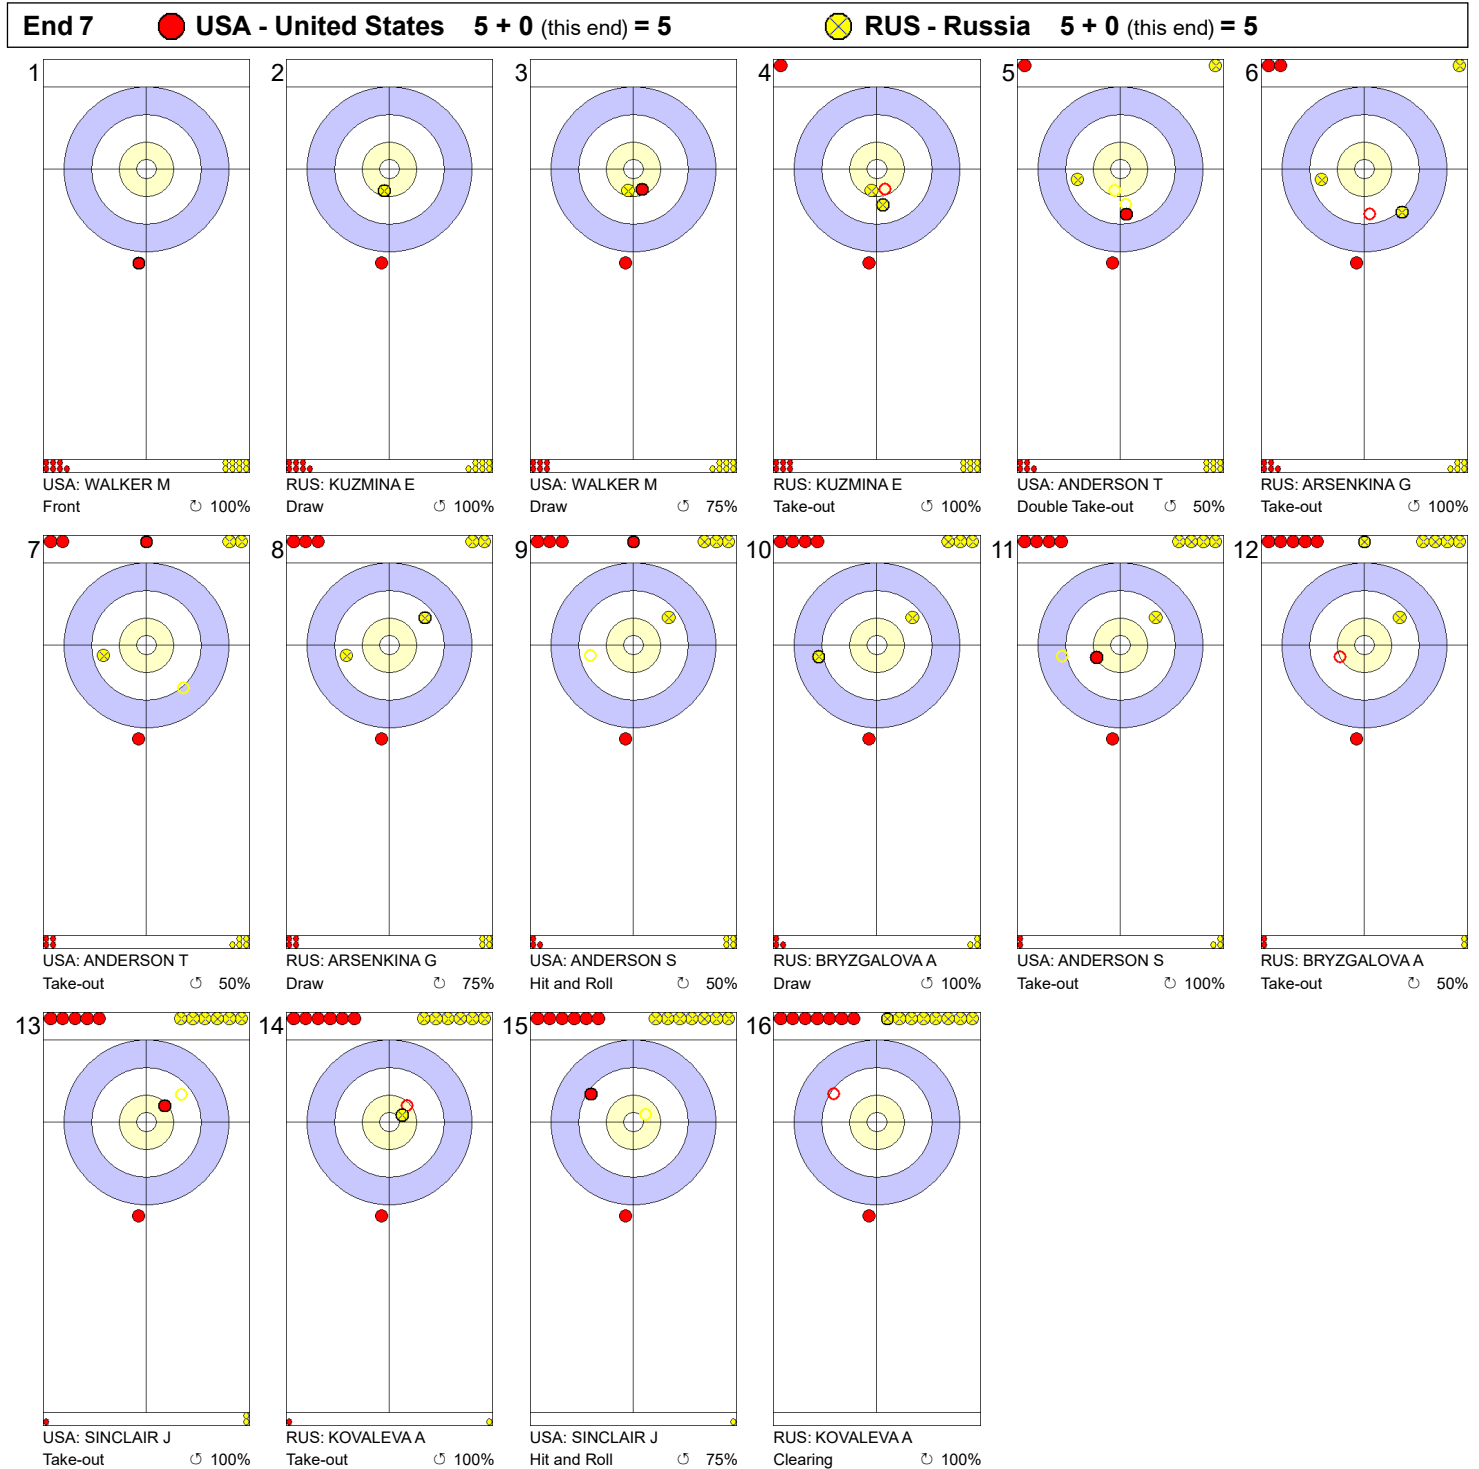

Game - Shot by Shot

**Legend:**  
 Clockwise      Counter-clockwise      - Not considered

Game - Shot by Shot

**Legend:**  
 ↻ Clockwise      ↺ Counter-clockwise      - Not considered

**Game - Shot by Shot**

**Legend:**  
 ⌚ Clockwise      ⌚ Counter-clockwise      - Not considered

**Game - Shot by Shot**

**Legend:**  
 Clockwise      Counter-clockwise      - Not considered

Game - Shot by Shot

**Legend:**  
 ⌚ Clockwise      ⌚ Counter-clockwise      - Not considered

Game - Shot by Shot

Legend:

↻ Clockwise      ↺ Counter-clockwise      - Not considered

Game - Shot by Shot

**Legend:**  
 Clockwise      Counter-clockwise      - Not considered

Game - Shot by Shot

**Legend:**  
 ⤵ Clockwise      ⤴ Counter-clockwise      - Not considered

Game - Shot by Shot

**Legend:**  
 ⤵ Clockwise      ⤴ Counter-clockwise      - Not considered