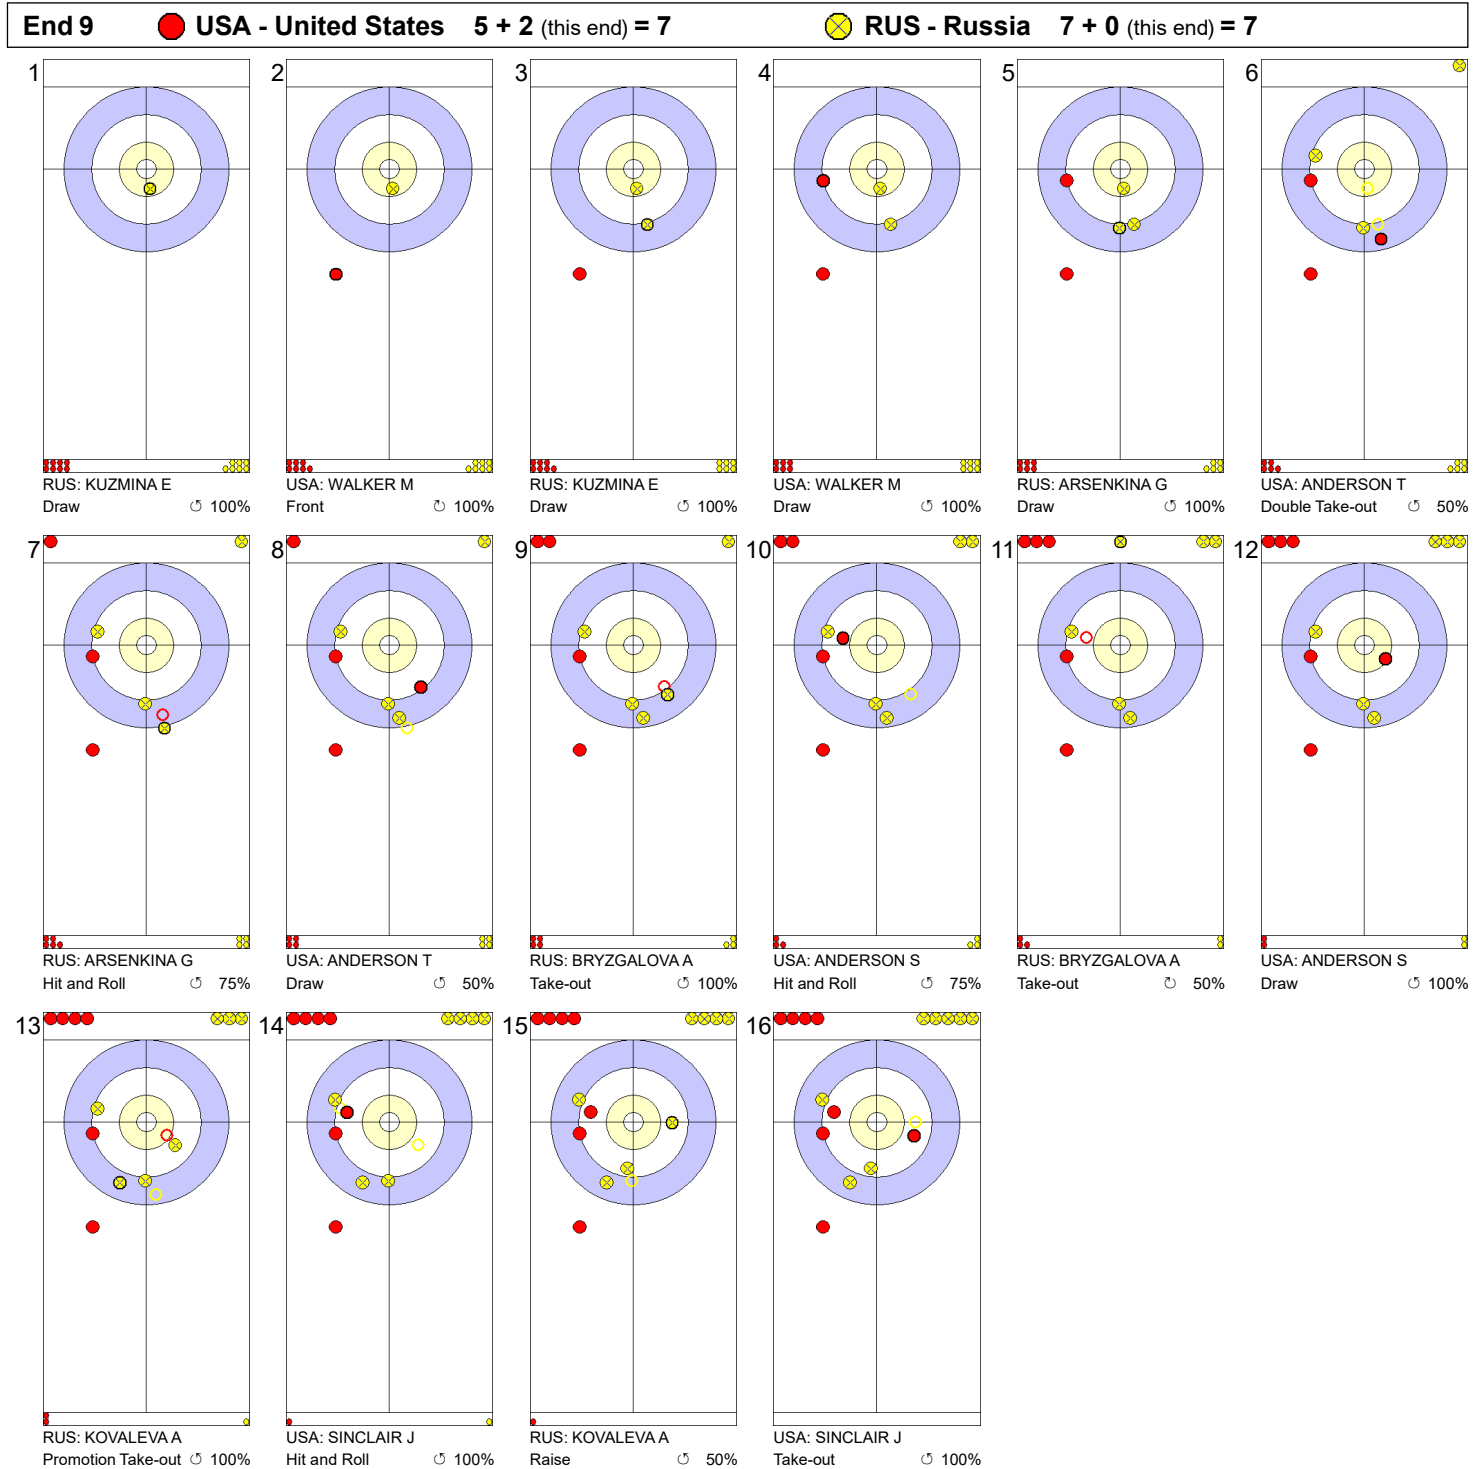

Game - Shot by Shot

**Legend:**  
 Clockwise      Counter-clockwise      - Not considered

Game - Shot by Shot

**Legend:**  
 ↻ Clockwise      ↺ Counter-clockwise      - Not considered

**Game - Shot by Shot**

**Legend:**  
 ⌚ Clockwise      ⌚ Counter-clockwise      - Not considered

**Game - Shot by Shot**

**Legend:**  
 Clockwise      Counter-clockwise      - Not considered

Game - Shot by Shot

**Legend:**  
 ⌚ Clockwise      ⌚ Counter-clockwise      - Not considered

Game - Shot by Shot

Legend:

↻ Clockwise      ↺ Counter-clockwise      - Not considered

Game - Shot by Shot

**Legend:**  
 Clockwise      Counter-clockwise      - Not considered

Game - Shot by Shot

**Legend:**  
 ⤵ Clockwise      ⤴ Counter-clockwise      - Not considered

Game - Shot by Shot

**Legend:**  
 ⤵ Clockwise      ⤴ Counter-clockwise      - Not considered