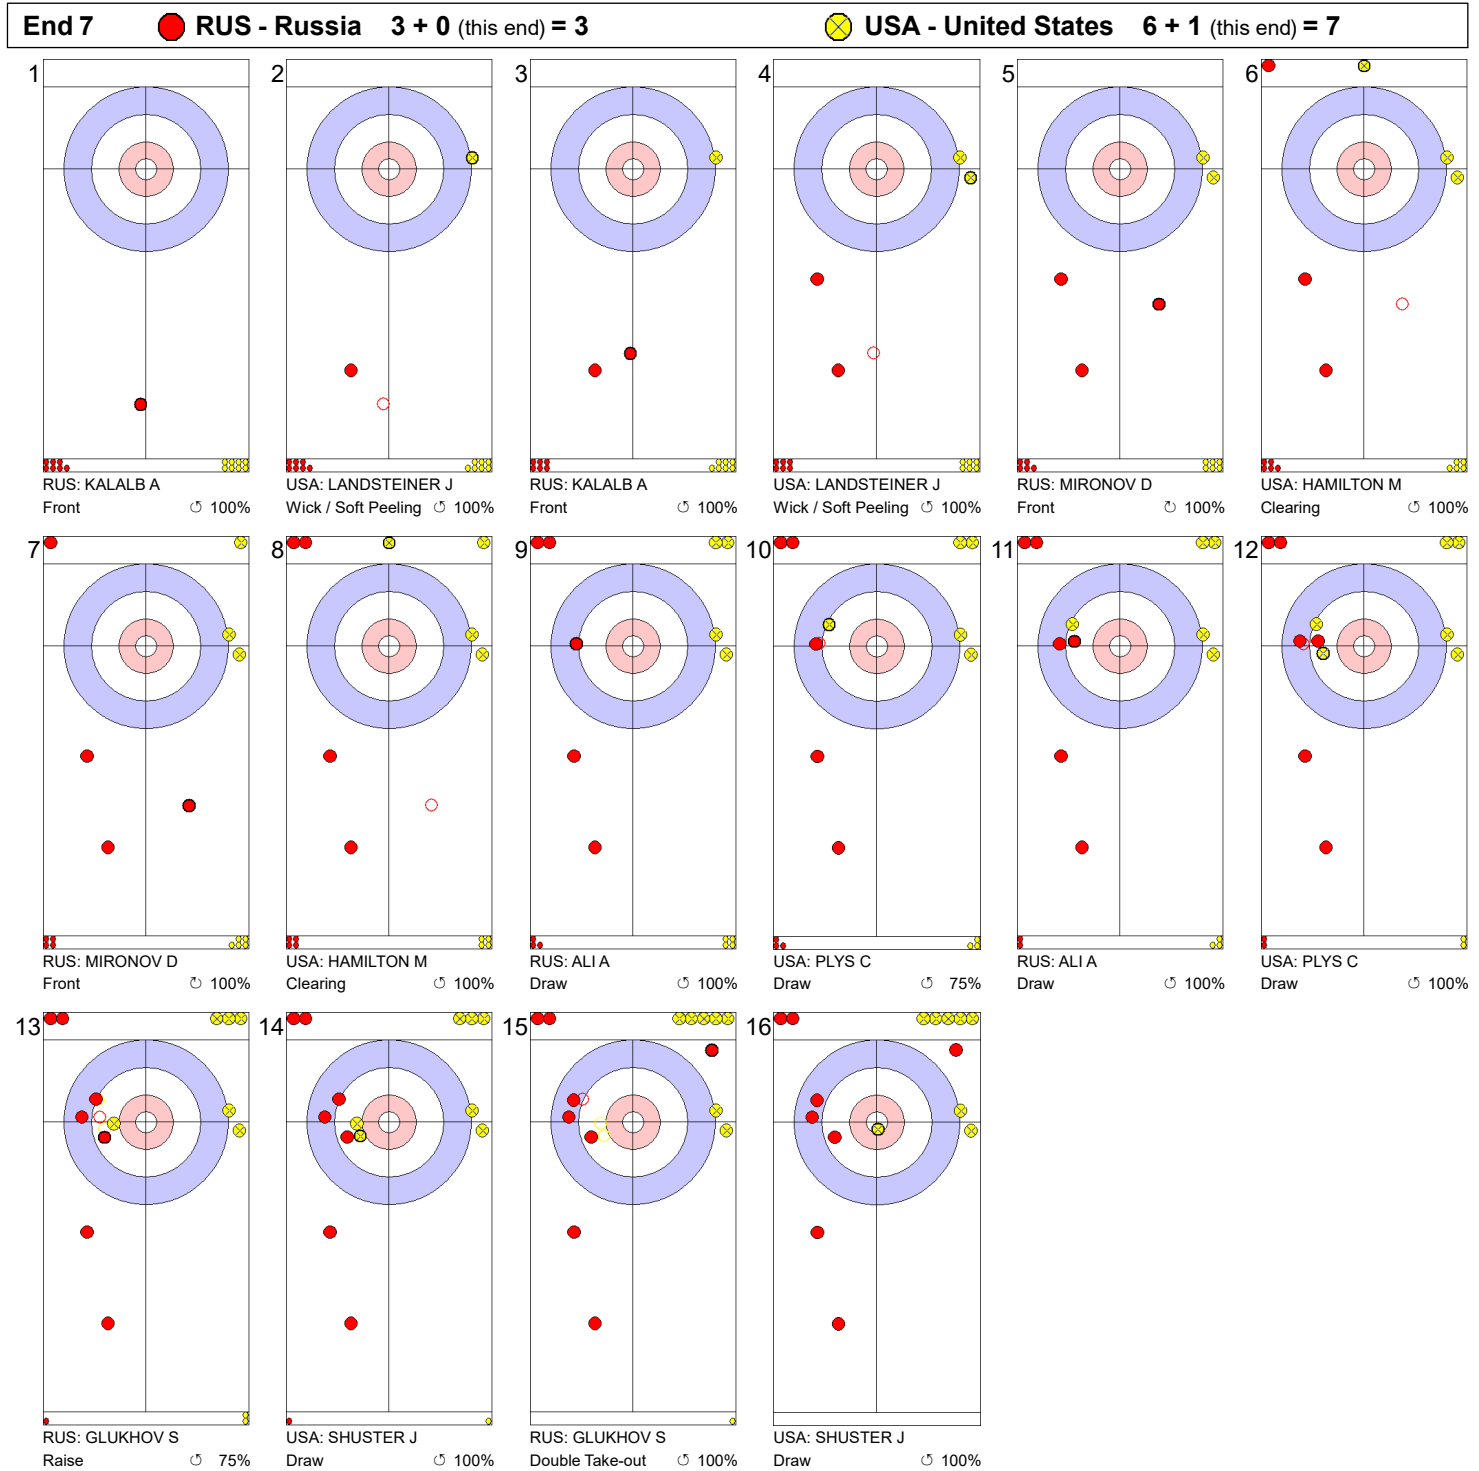

**Game - Shot by Shot**

**Legend:**  
 ↻ Clockwise      ↺ Counter-clockwise      - Not considered

**Game - Shot by Shot**

**Legend:**  
 ⤵ Clockwise      ⤴ Counter-clockwise      - Not considered

**Game - Shot by Shot**

**Legend:**  
 ↻ Clockwise   ↺ Counter-clockwise   - Not considered

**Game - Shot by Shot**

**Legend:**  
 ↻ Clockwise      ↺ Counter-clockwise      - Not considered

**Game - Shot by Shot**

**Legend:**  
 Clockwise     
 Counter-clockwise     
 - Not considered

**Game - Shot by Shot**

**Legend:**  
 Clockwise      Counter-clockwise      - Not considered

**Game - Shot by Shot**

**Legend:**  
 ⌚ Clockwise      ⌚ Counter-clockwise      - Not considered

**Game - Shot by Shot**

**Legend:**  
 ⤴ Clockwise      ⤵ Counter-clockwise      - Not considered