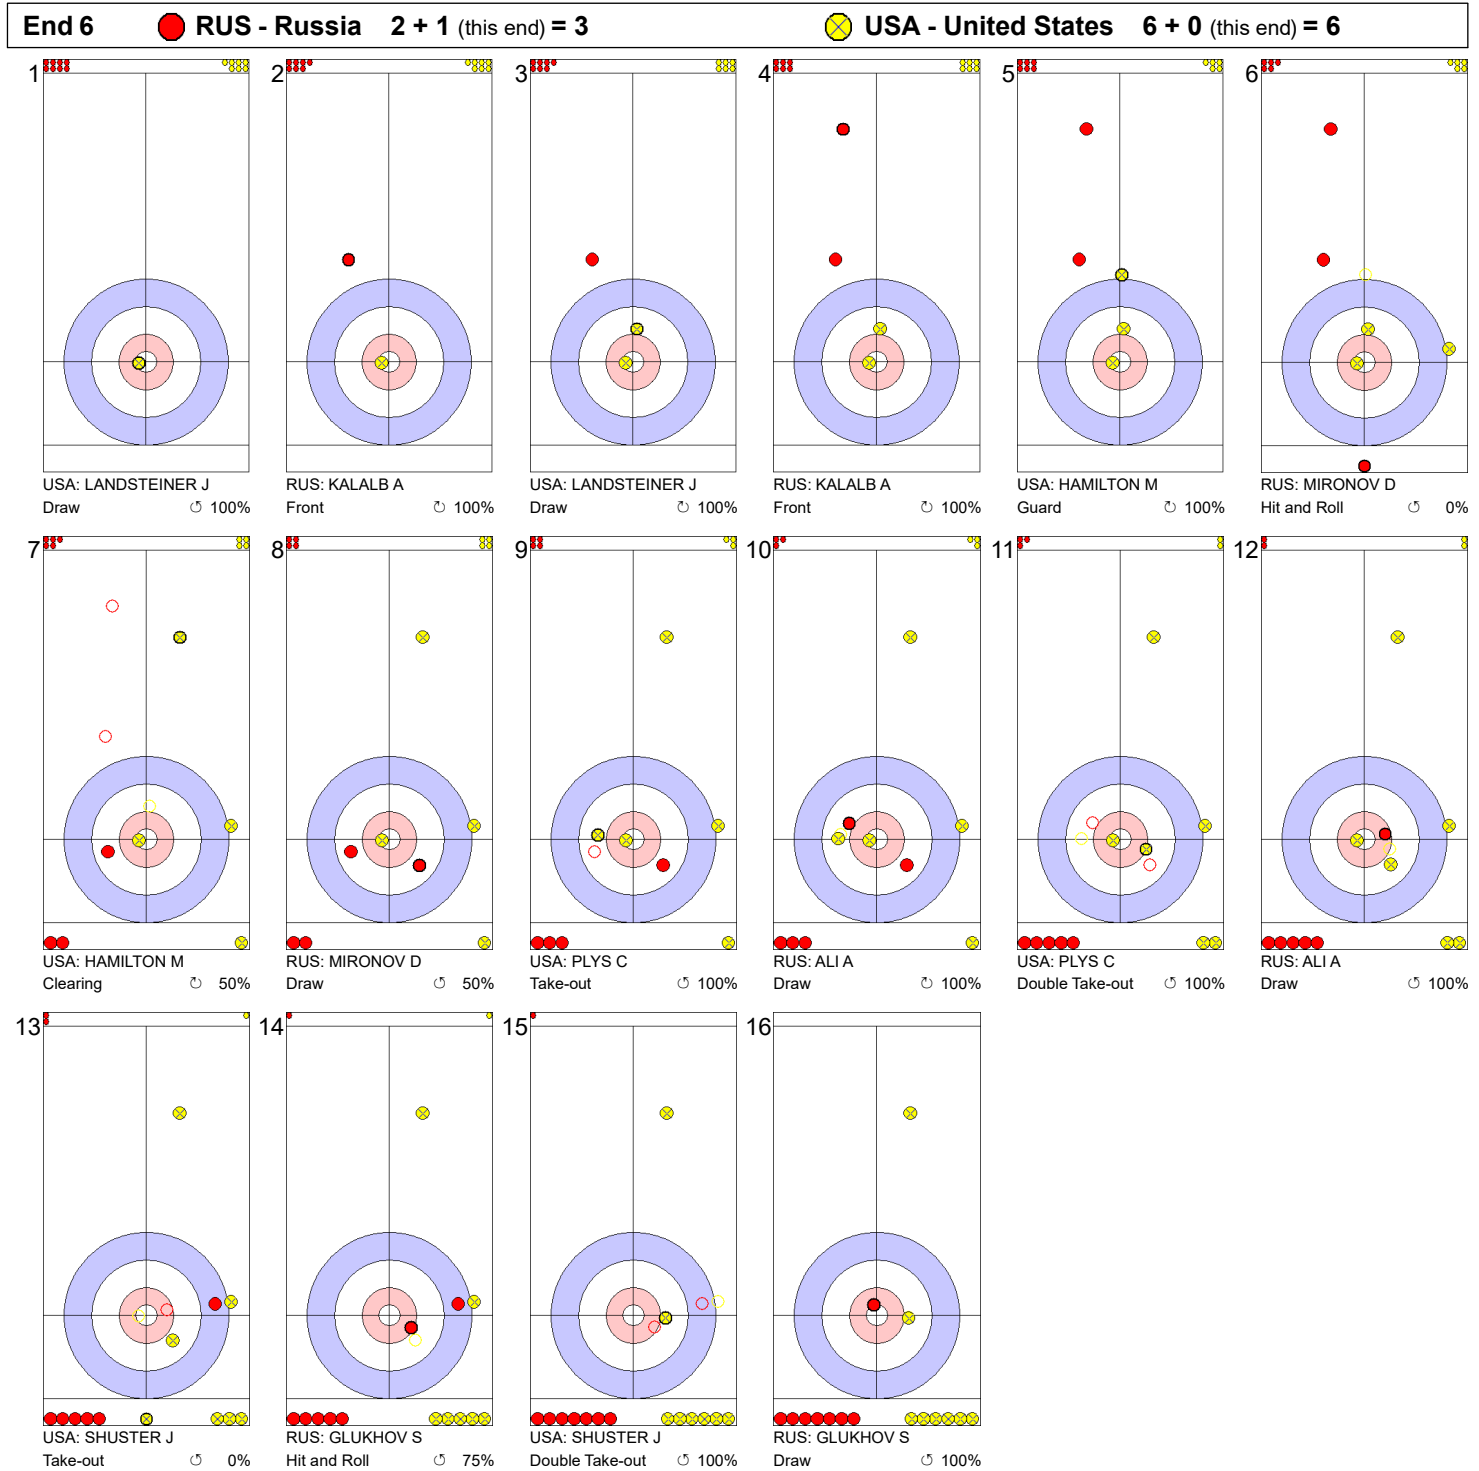

**Game - Shot by Shot**

**Legend:**  
 ↻ Clockwise      ↺ Counter-clockwise      - Not considered

**Game - Shot by Shot**

**Legend:**  
 ⤵ Clockwise      ⤴ Counter-clockwise      - Not considered

**Game - Shot by Shot**

**Legend:**  
 ↻ Clockwise   ↺ Counter-clockwise   - Not considered

**Game - Shot by Shot**

**Legend:**  
 ↻ Clockwise      ↺ Counter-clockwise      - Not considered

**Game - Shot by Shot**

**Legend:**  
 Clockwise     
 Counter-clockwise     
 - Not considered

**Game - Shot by Shot**

**Legend:**  
 Clockwise      Counter-clockwise      - Not considered

**Game - Shot by Shot**

**Legend:**  
 ⌚ Clockwise      ⌚ Counter-clockwise      - Not considered

**Game - Shot by Shot**

**Legend:**  
 ⤴ Clockwise      ⤵ Counter-clockwise      - Not considered