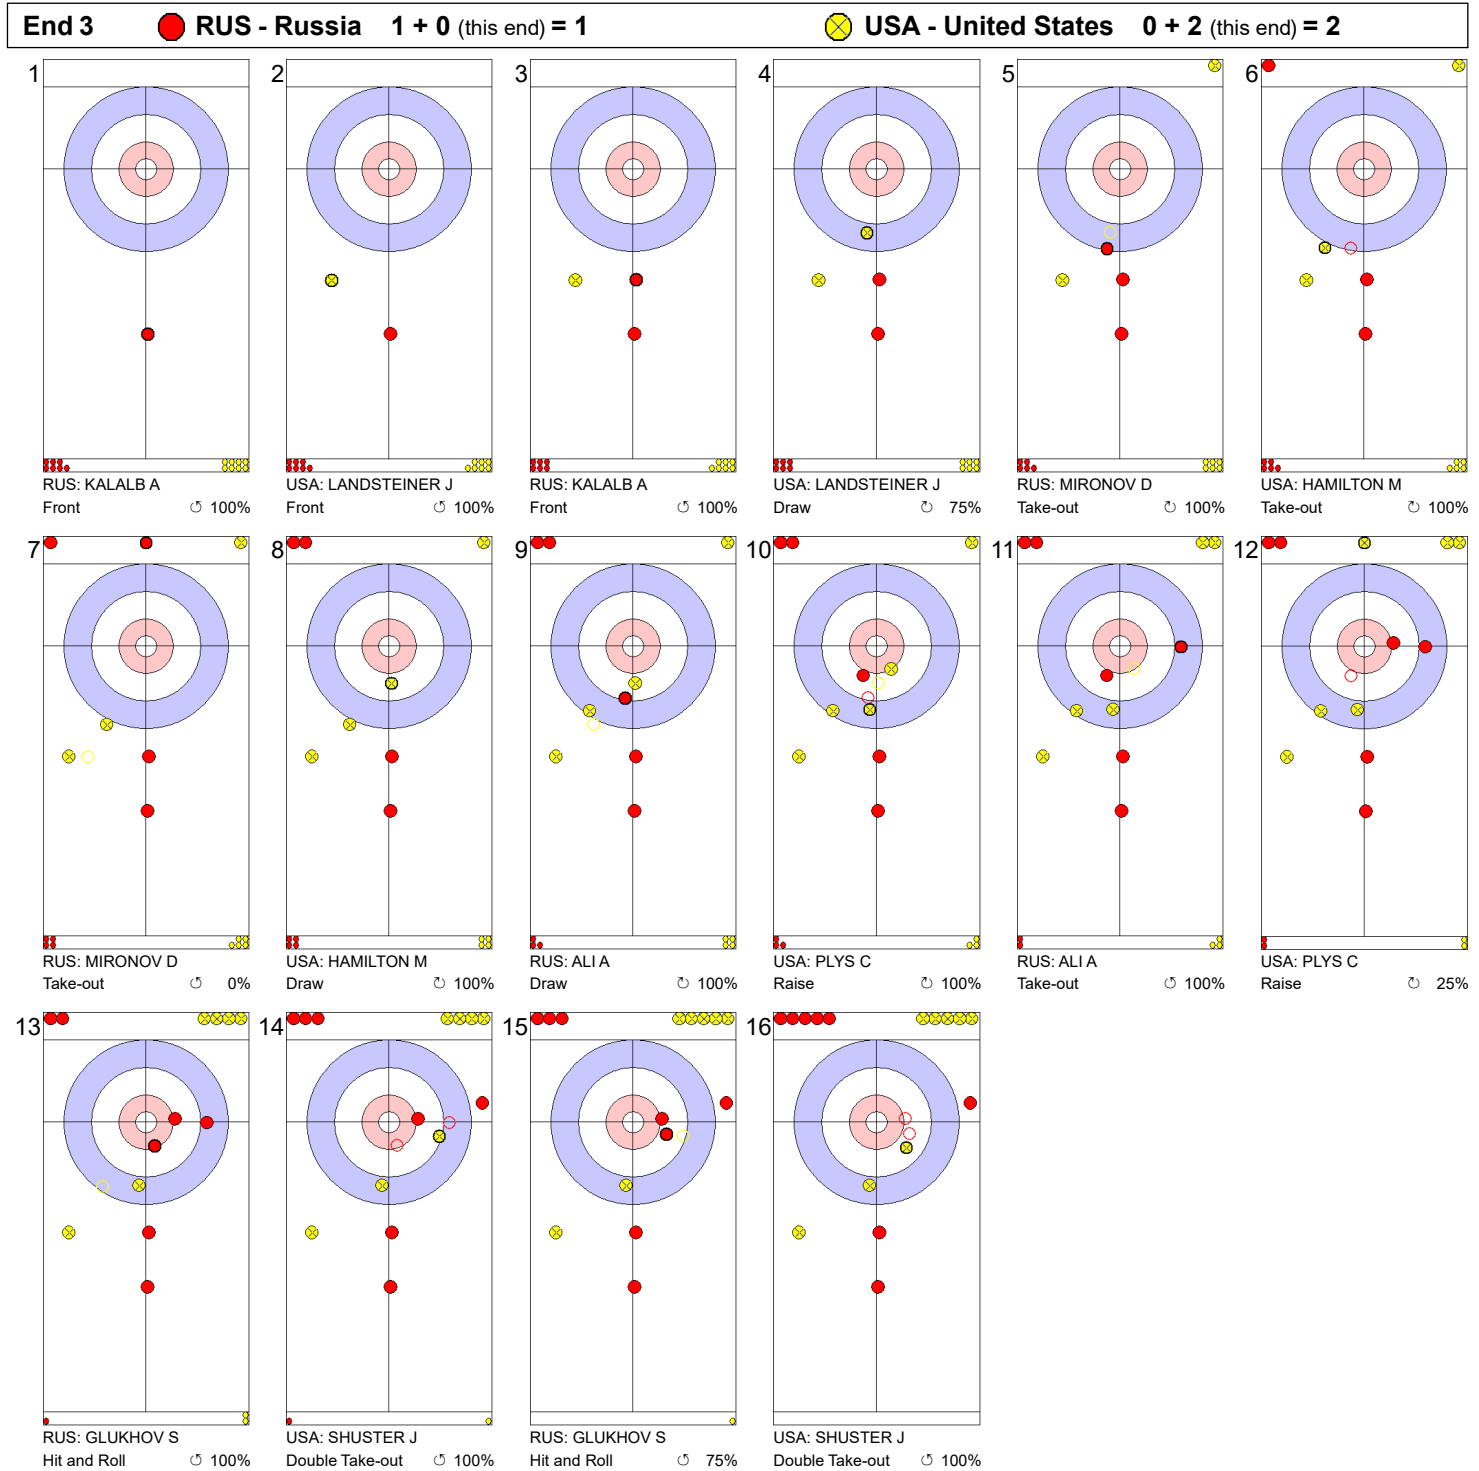

**Game - Shot by Shot**

**Legend:**  
 ↻ Clockwise      ↺ Counter-clockwise      - Not considered

**Game - Shot by Shot**

**Legend:**  
 ⤵ Clockwise      ⤴ Counter-clockwise      - Not considered

**Game - Shot by Shot**

**Legend:**  
 ↻ Clockwise   ↺ Counter-clockwise   - Not considered

**Game - Shot by Shot**

**Legend:**  
 ↻ Clockwise      ↺ Counter-clockwise      - Not considered

**Game - Shot by Shot**

**Legend:**  
 Clockwise     
 Counter-clockwise     
 - Not considered

**Game - Shot by Shot**

**Legend:**  
 Clockwise      Counter-clockwise      - Not considered

**Game - Shot by Shot**

**Legend:**  
 ⌚ Clockwise      ⌚ Counter-clockwise      - Not considered

**Game - Shot by Shot**

**Legend:**  
 ⤴ Clockwise      ⤵ Counter-clockwise      - Not considered