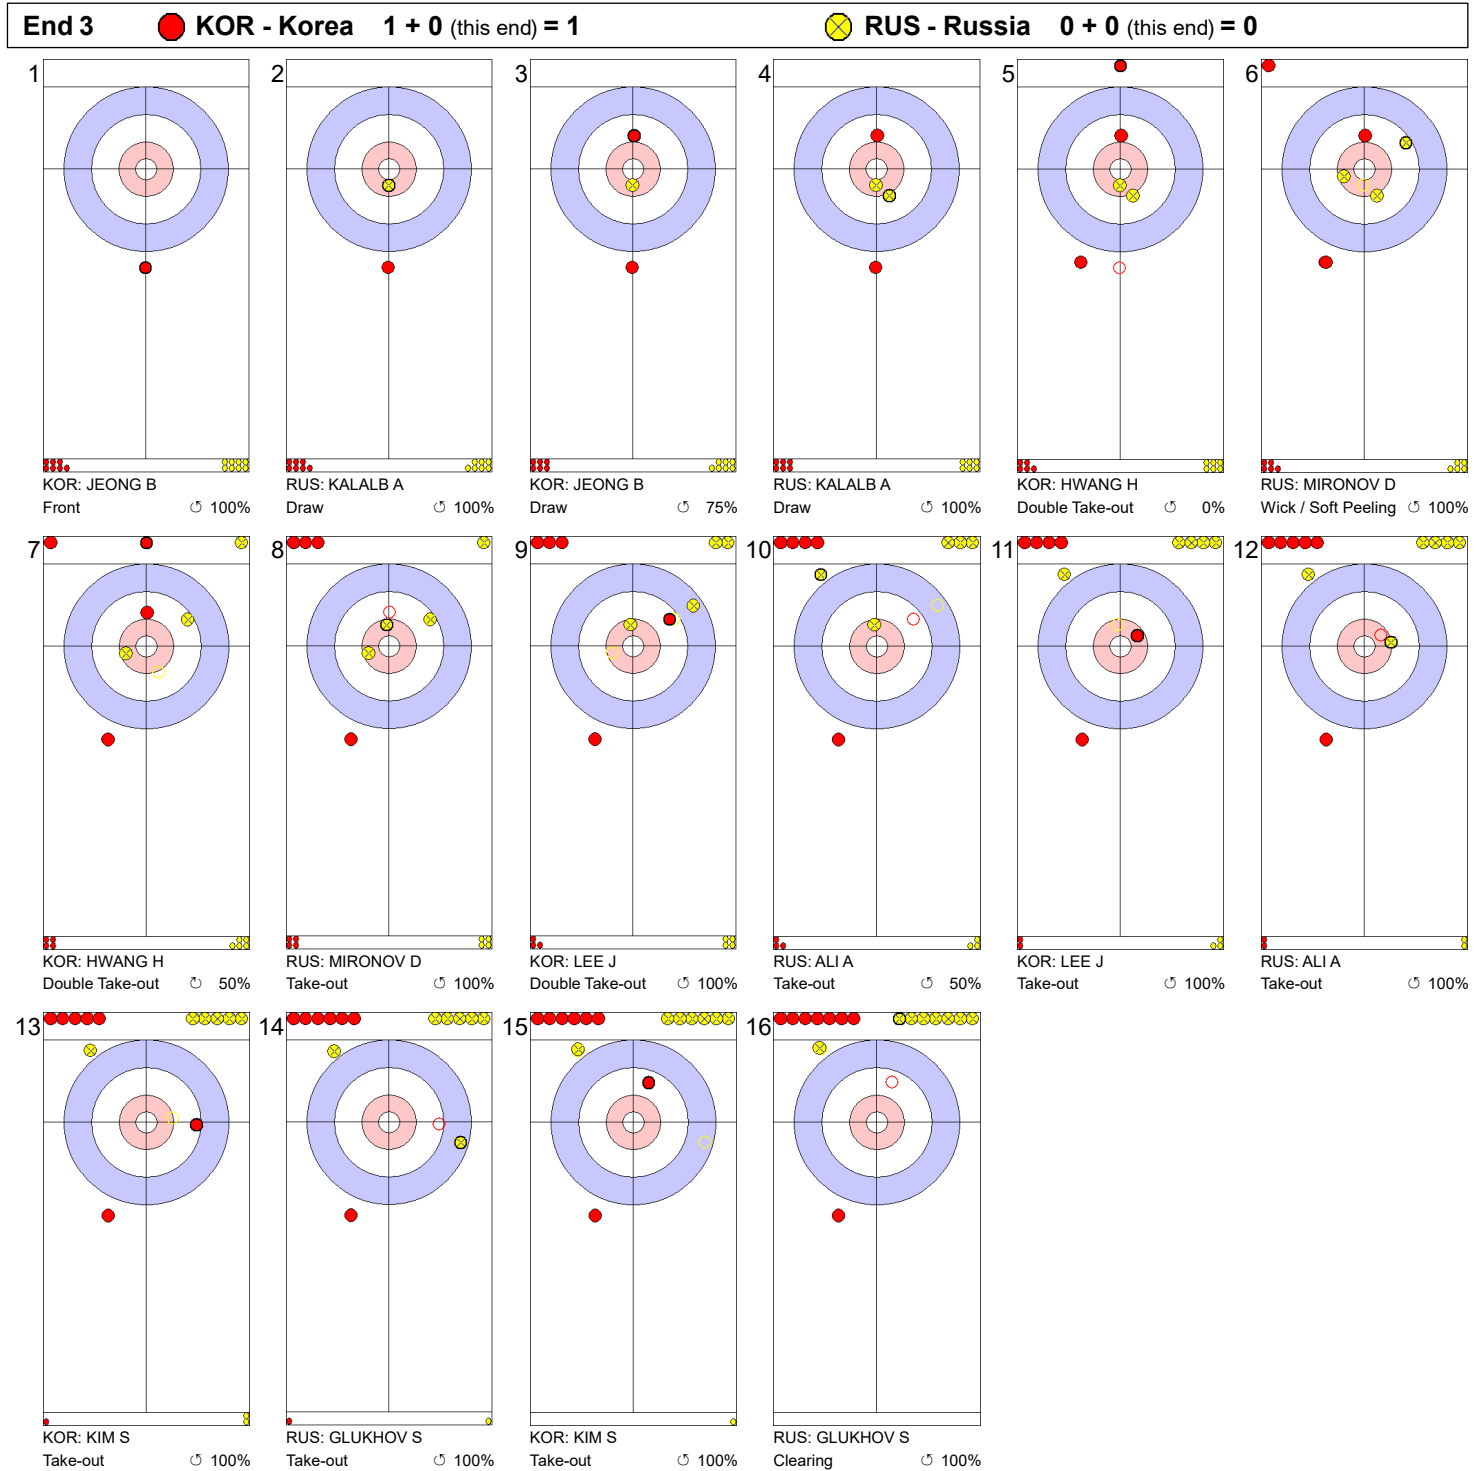

Game - Shot by Shot

Legend:
 ↻ Clockwise ↺ Counter-clockwise - Not considered

Game - Shot by Shot

Legend:
 ⌚ Clockwise ⌚ Counter-clockwise - Not considered

Game - Shot by Shot

Legend:
 ↻ Clockwise ↺ Counter-clockwise - Not considered

Game - Shot by Shot

Legend:
 ↻ Clockwise ↺ Counter-clockwise - Not considered

Game - Shot by Shot

Legend:
 ⌚ Clockwise ⌚ Counter-clockwise - Not considered

Game - Shot by Shot

Legend:
 ⌚ Clockwise ⌚ Counter-clockwise - Not considered

Game - Shot by Shot

Legend:
 ⌚ Clockwise ⌚ Counter-clockwise - Not considered

Game - Shot by Shot

Legend:
 ↻ Clockwise ↺ Counter-clockwise - Not considered