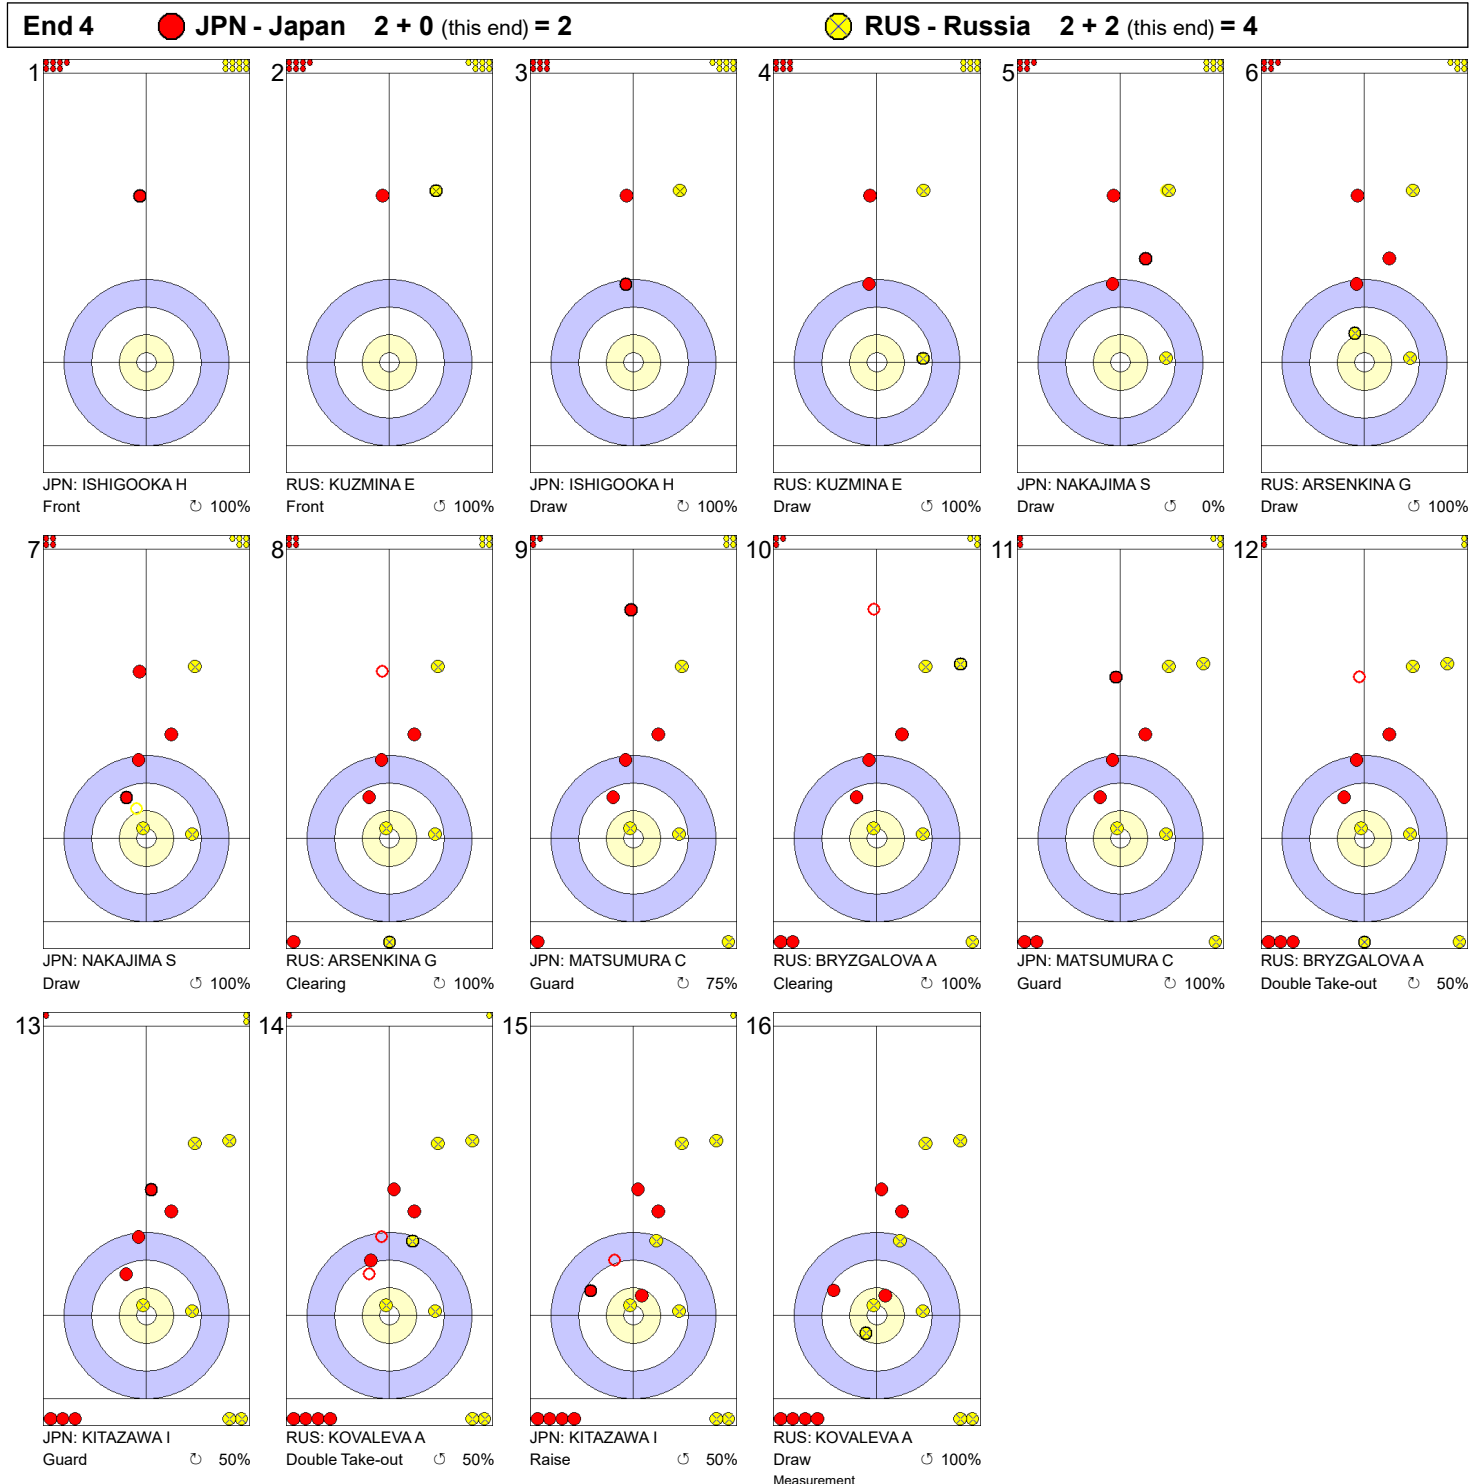

Game - Shot by Shot

Legend:

⌚ Clockwise ⌚ Counter-clockwise - Not considered

Game - Shot by Shot

Legend:
 ↻ Clockwise ↺ Counter-clockwise - Not considered

Game - Shot by Shot

Legend:
 ↻ Clockwise ↺ Counter-clockwise - Not considered

Game - Shot by Shot

Legend:
 ↻ Clockwise ↺ Counter-clockwise - Not considered

Game - Shot by Shot

Legend:
 ↻ Clockwise ↺ Counter-clockwise - Not considered

Game - Shot by Shot

Legend:
 ↻ Clockwise ↺ Counter-clockwise - Not considered

Game - Shot by Shot

Legend:

⊙ Clockwise ⊗ Counter-clockwise - Not considered