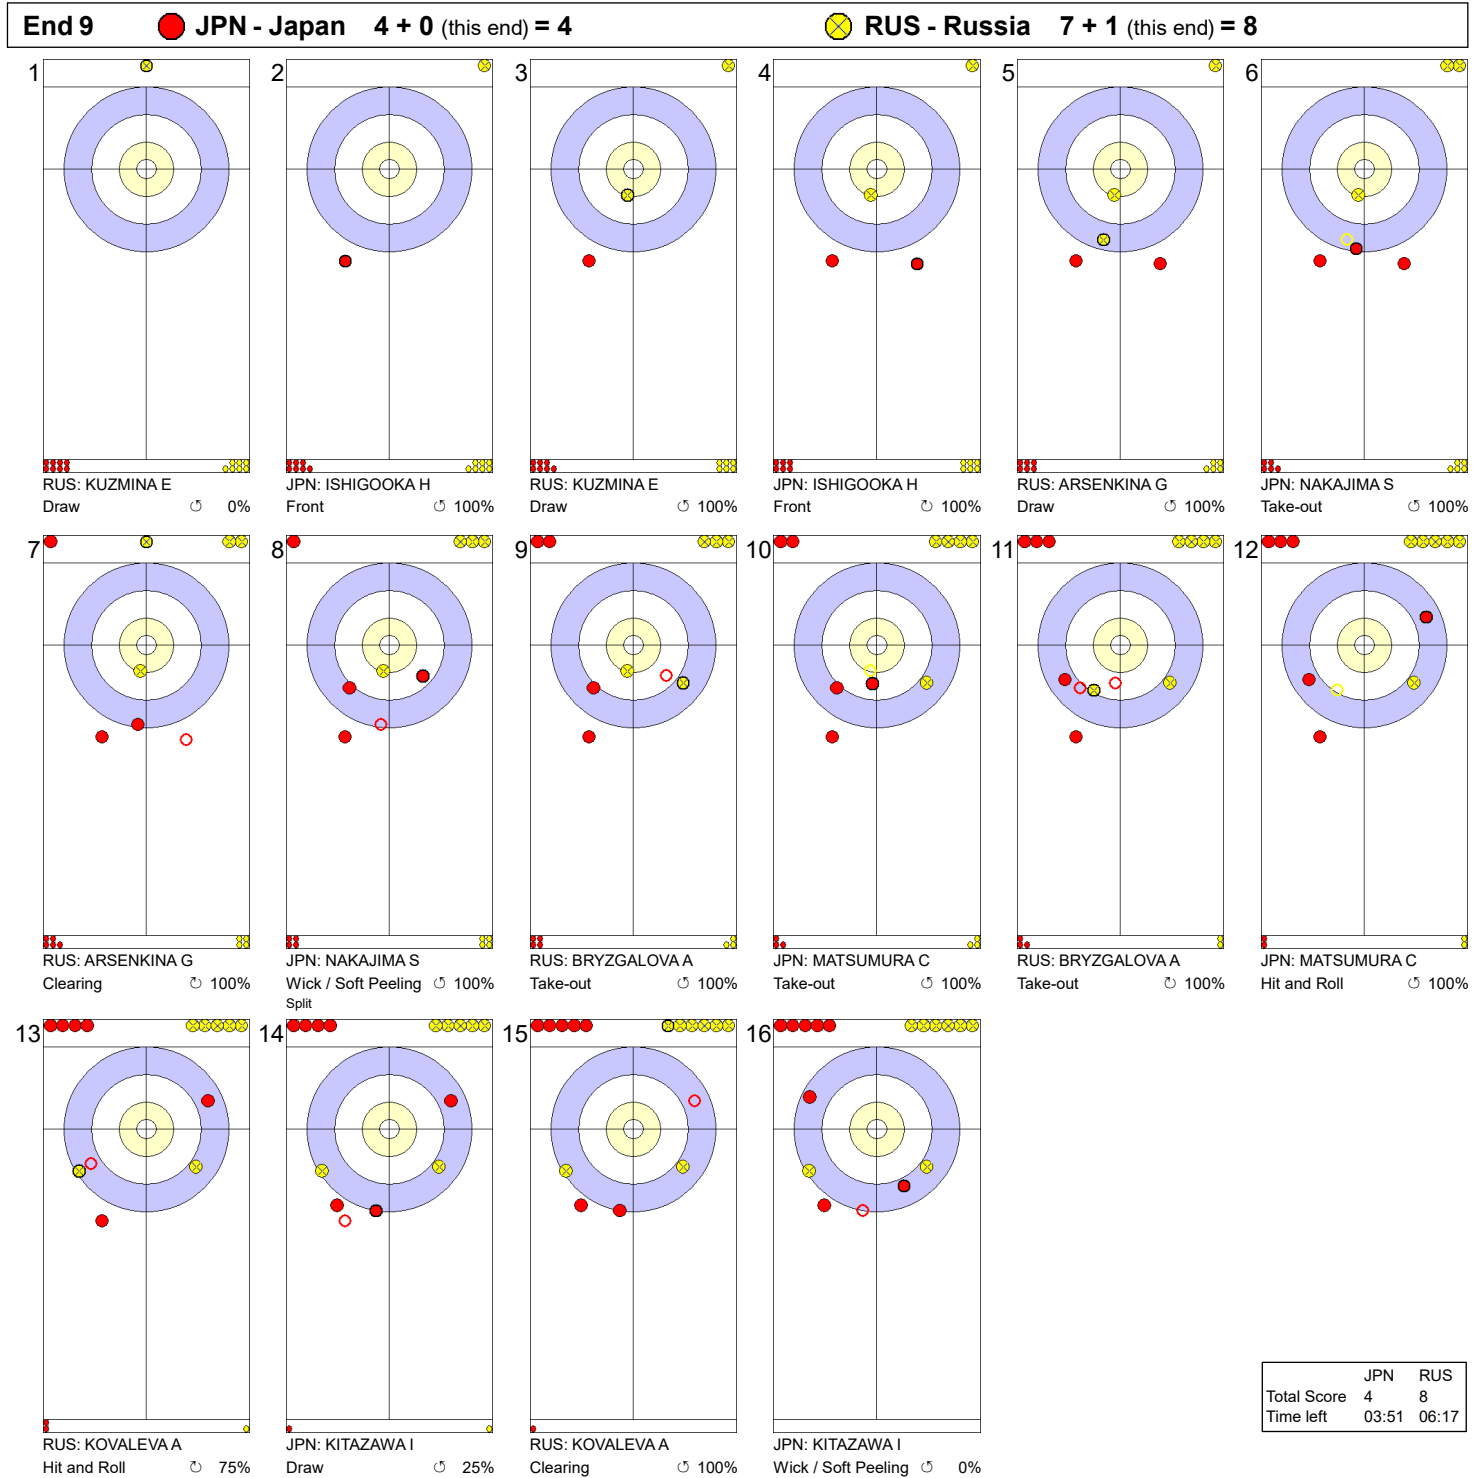

Game - Shot by Shot

Legend:

⌚ Clockwise ⌚ Counter-clockwise - Not considered

Game - Shot by Shot

Legend:
 ↻ Clockwise ↺ Counter-clockwise - Not considered

Game - Shot by Shot

Legend:
 ↻ Clockwise ↺ Counter-clockwise - Not considered

Game - Shot by Shot

Legend:
 ↻ Clockwise ↺ Counter-clockwise - Not considered

Game - Shot by Shot

Legend:
 ↻ Clockwise ↺ Counter-clockwise - Not considered

Game - Shot by Shot

Legend:
 ↻ Clockwise ↺ Counter-clockwise - Not considered

Game - Shot by Shot

Legend:

⊙ Clockwise ⊗ Counter-clockwise - Not considered