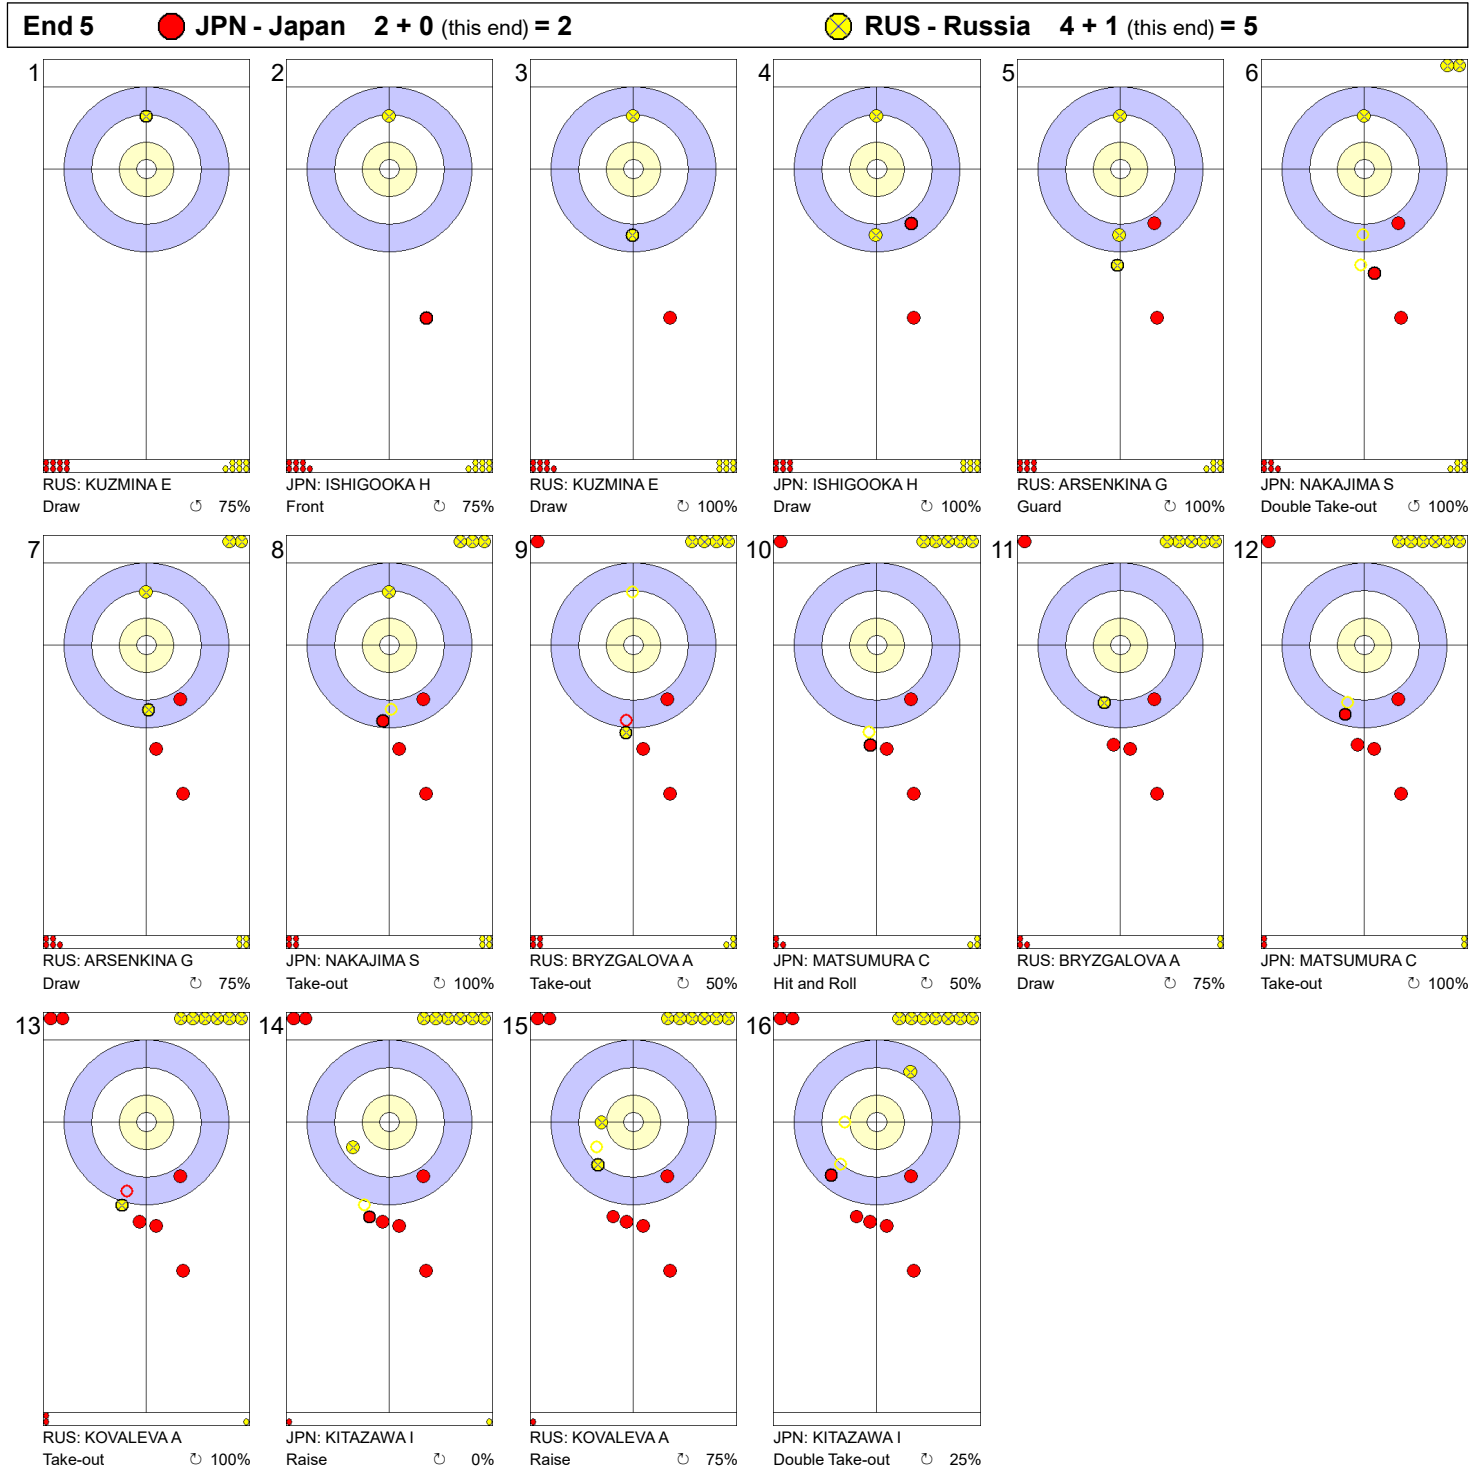

Game - Shot by Shot

Legend:

⌚ Clockwise ⌚ Counter-clockwise - Not considered

Game - Shot by Shot

Legend:
 ↻ Clockwise ↺ Counter-clockwise - Not considered

Game - Shot by Shot

Legend:
 ↻ Clockwise ↺ Counter-clockwise - Not considered

Game - Shot by Shot

Legend:
 ↻ Clockwise ↺ Counter-clockwise - Not considered

Game - Shot by Shot

Legend:
 ↻ Clockwise ↺ Counter-clockwise - Not considered

Game - Shot by Shot

Legend:
 ↻ Clockwise ↺ Counter-clockwise - Not considered

Game - Shot by Shot

Legend:

⊙ Clockwise ⊗ Counter-clockwise - Not considered