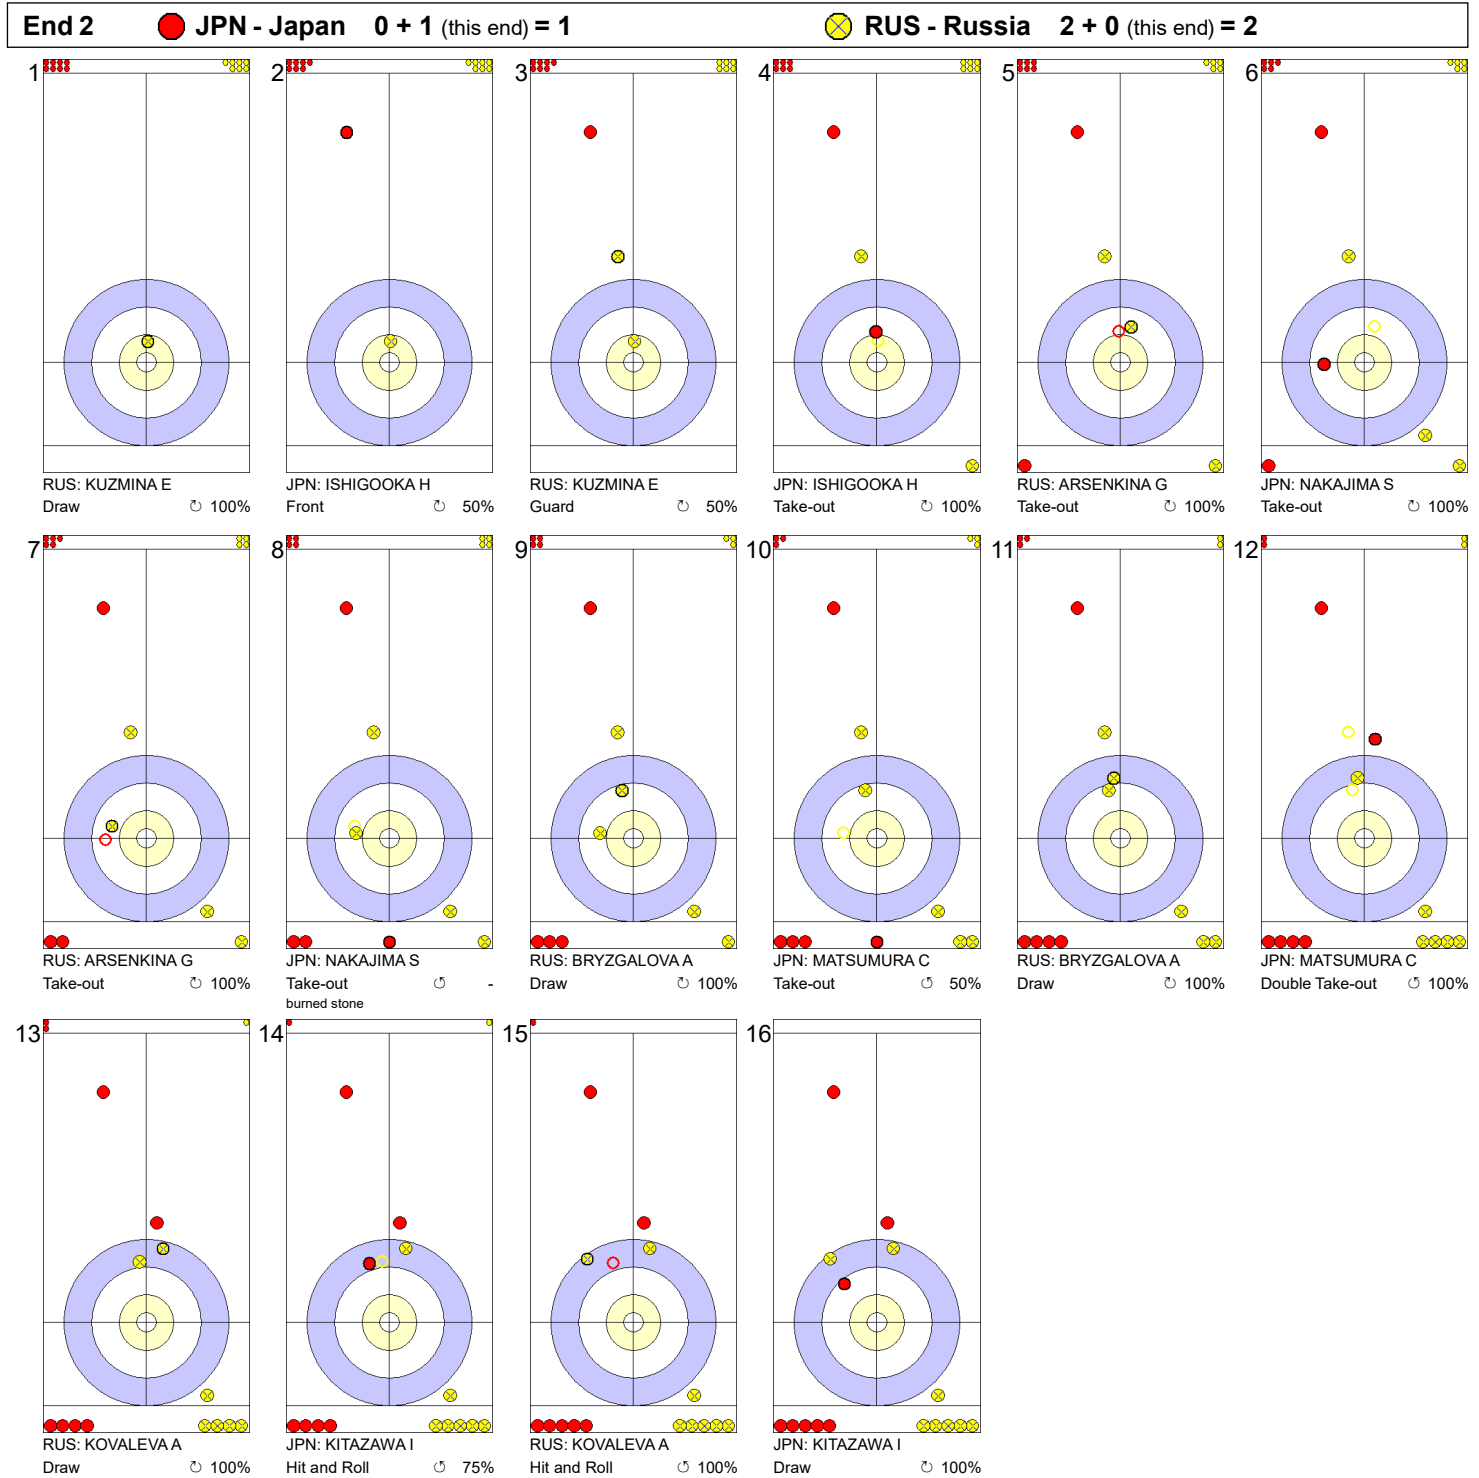

Game - Shot by Shot

Legend:

⌚ Clockwise ⌚ Counter-clockwise - Not considered

Game - Shot by Shot

Legend:
 ↻ Clockwise ↺ Counter-clockwise - Not considered

Game - Shot by Shot

Legend:
 ↻ Clockwise ↺ Counter-clockwise - Not considered

Game - Shot by Shot

Legend:
 ↻ Clockwise ↺ Counter-clockwise - Not considered

Game - Shot by Shot

Legend:
 ↻ Clockwise ↺ Counter-clockwise - Not considered

Game - Shot by Shot

Legend:
 ↻ Clockwise ↺ Counter-clockwise - Not considered

Game - Shot by Shot

Legend:

⊙ Clockwise ⊗ Counter-clockwise - Not considered