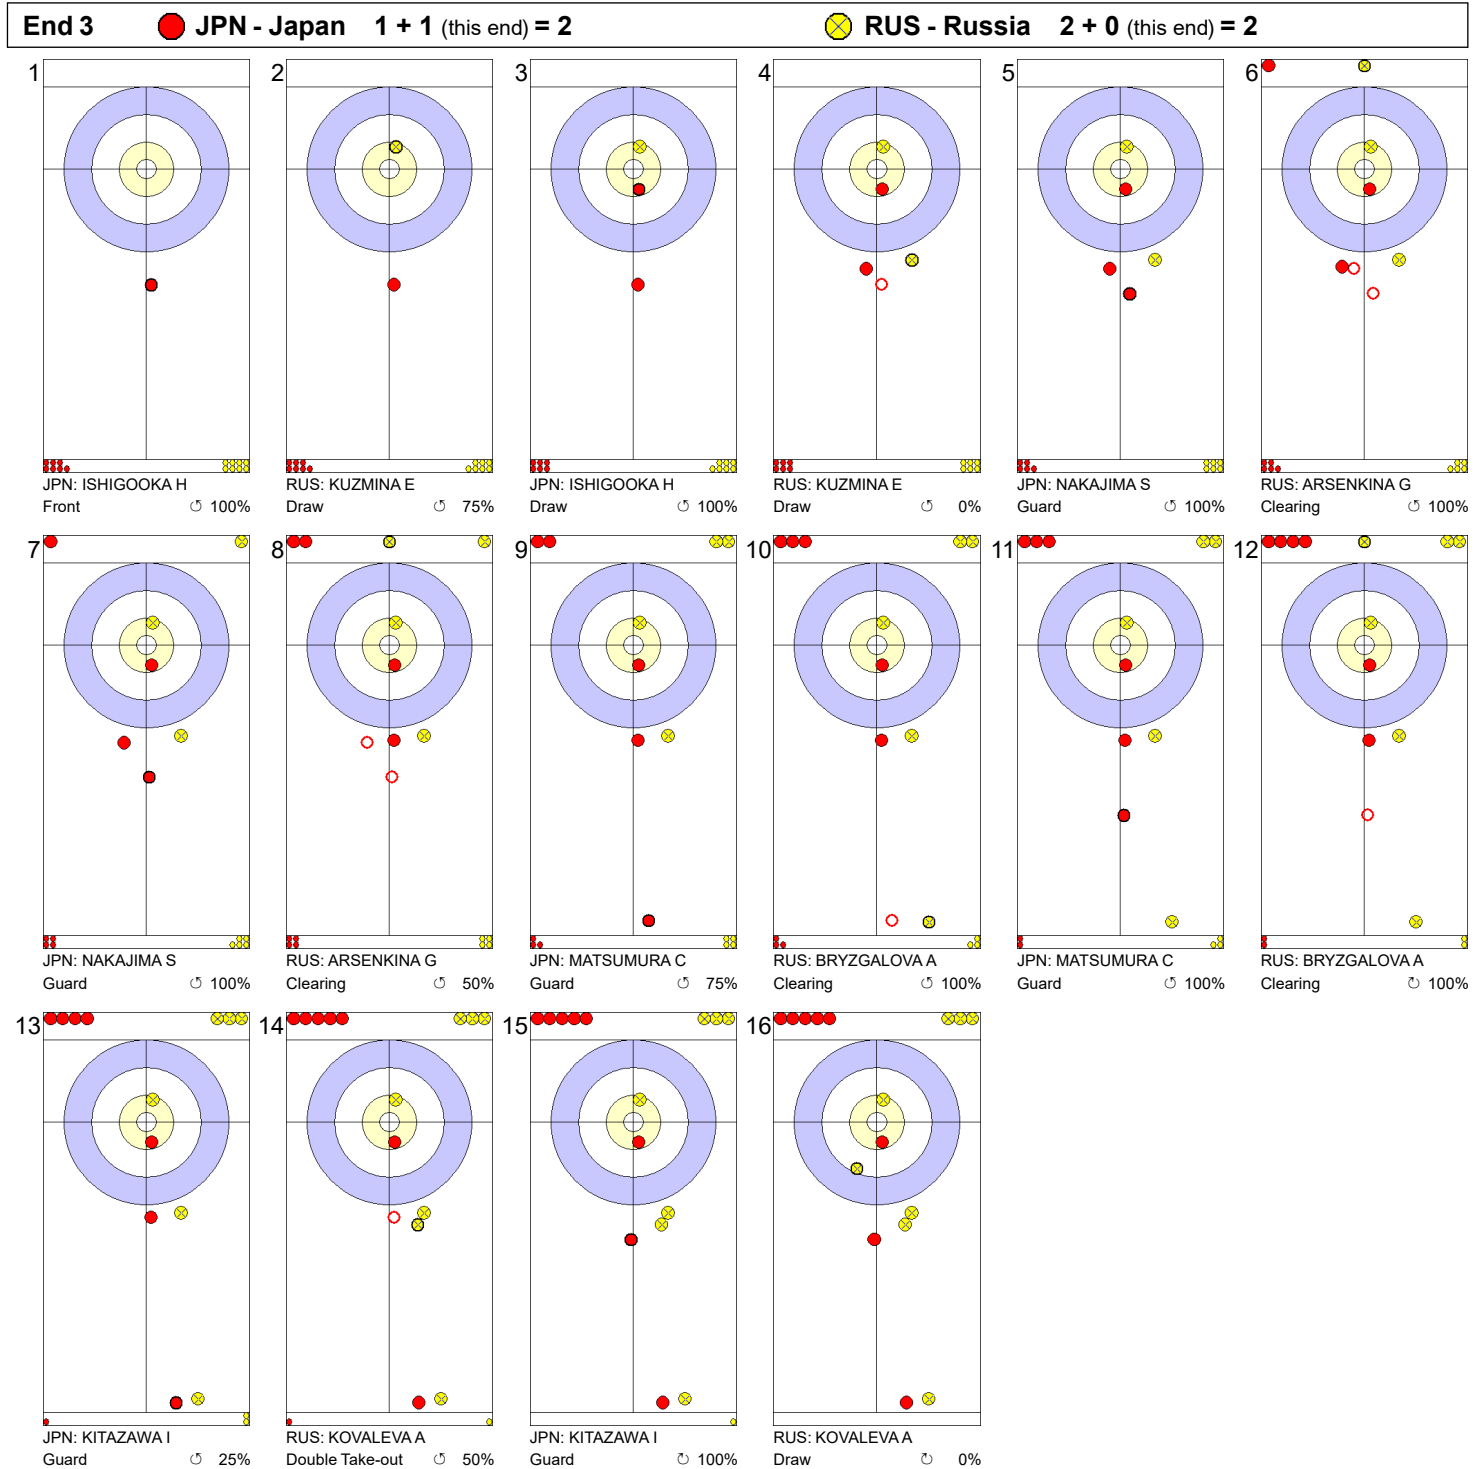

Game - Shot by Shot

Legend:

⌚ Clockwise ⌚ Counter-clockwise - Not considered

Game - Shot by Shot

Legend:
 ↻ Clockwise ↺ Counter-clockwise - Not considered

Game - Shot by Shot

Legend:
 ↻ Clockwise ↺ Counter-clockwise - Not considered

Game - Shot by Shot

Legend:
 ↻ Clockwise ↺ Counter-clockwise - Not considered

Game - Shot by Shot

Legend:
 ↻ Clockwise ↺ Counter-clockwise - Not considered

Game - Shot by Shot

Legend:
 ↻ Clockwise ↺ Counter-clockwise - Not considered

Game - Shot by Shot

Legend:

⊙ Clockwise ⊗ Counter-clockwise - Not considered