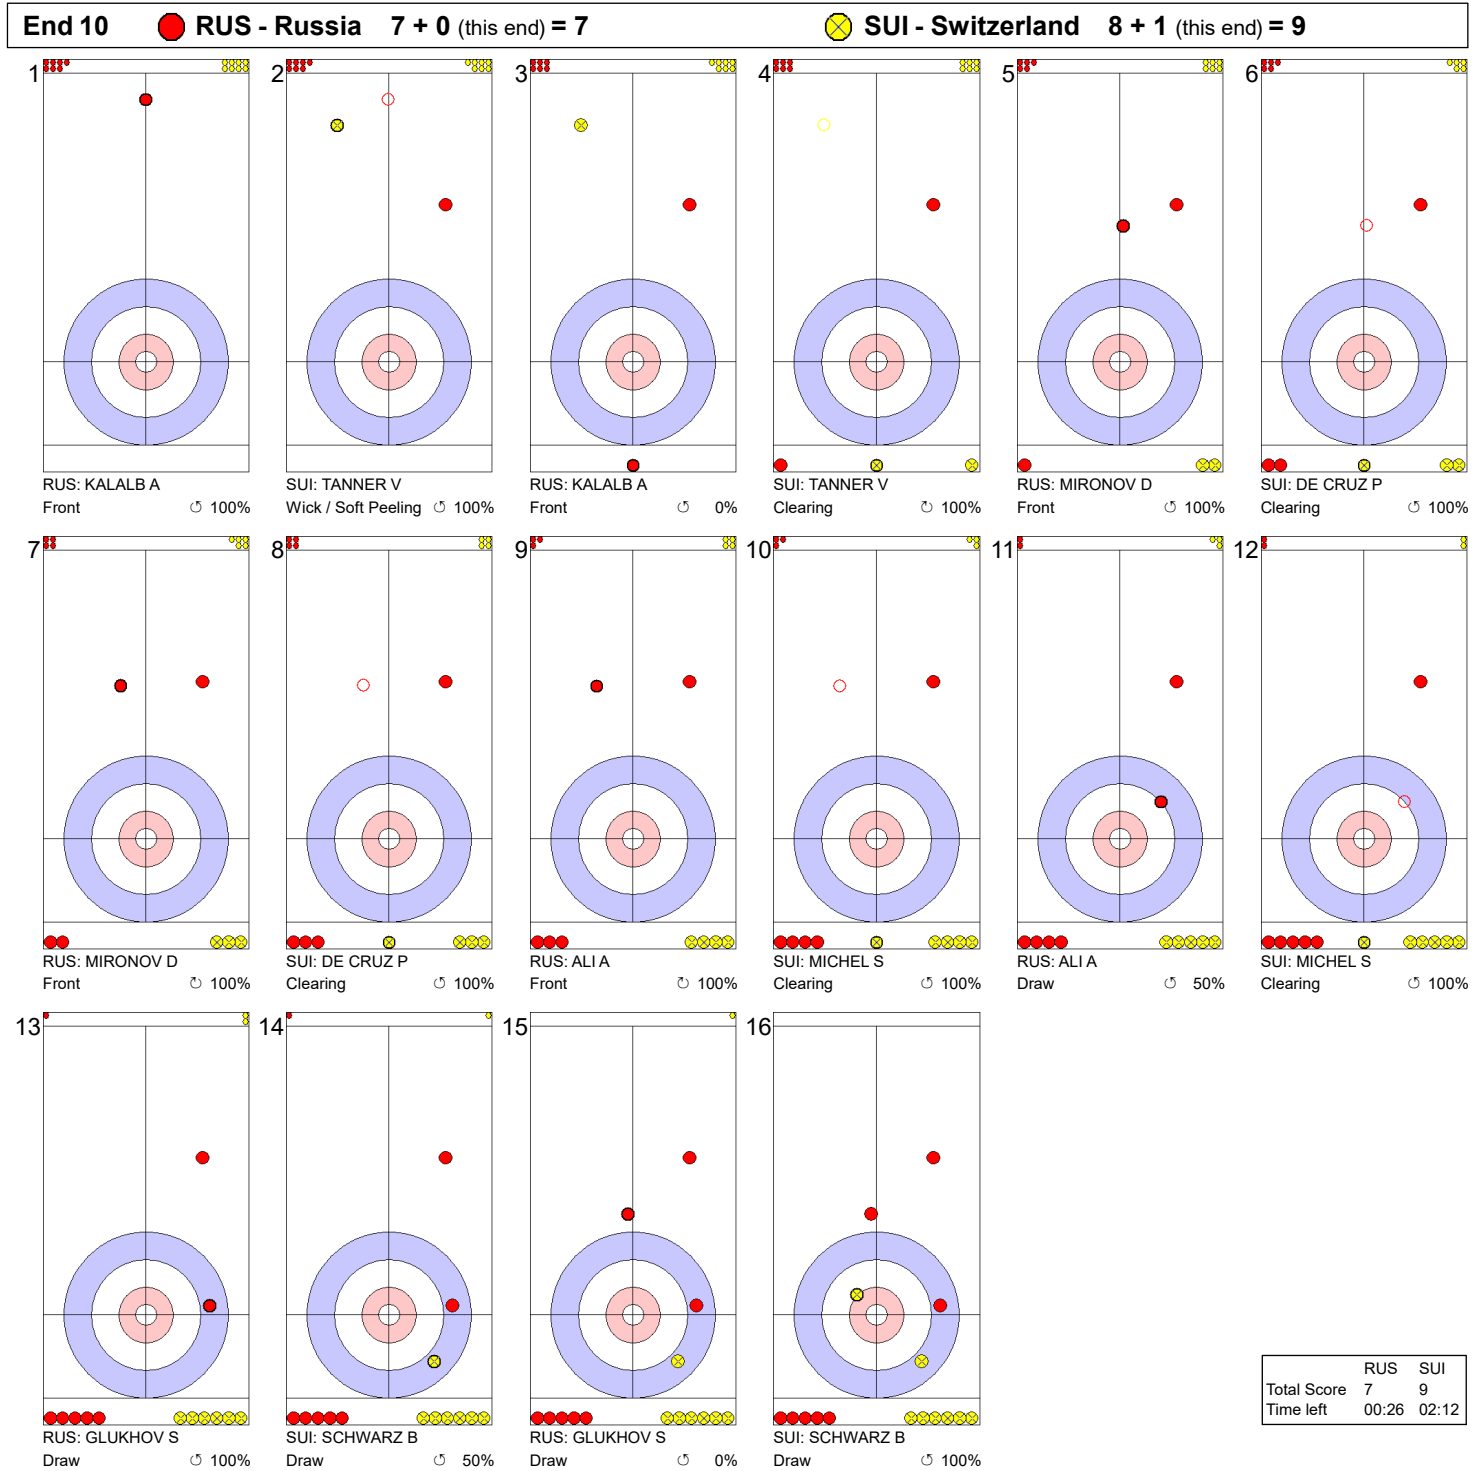

Game - Shot by Shot

Legend:
 ↻ Clockwise ↺ Counter-clockwise - Not considered

Game - Shot by Shot

Legend:
 ↻ Clockwise ↺ Counter-clockwise - Not considered

Game - Shot by Shot

Legend:
 Clockwise Counter-clockwise - Not considered

Game - Shot by Shot

Legend:
 ↻ Clockwise ↺ Counter-clockwise - Not considered

Game - Shot by Shot

Legend:
 Clockwise Counter-clockwise - Not considered

Game - Shot by Shot

Legend:
 Clockwise Counter-clockwise - Not considered

Game - Shot by Shot

Legend:
 Clockwise Counter-clockwise - Not considered

Game - Shot by Shot

Legend:
 ⤴ Clockwise ⤵ Counter-clockwise - Not considered