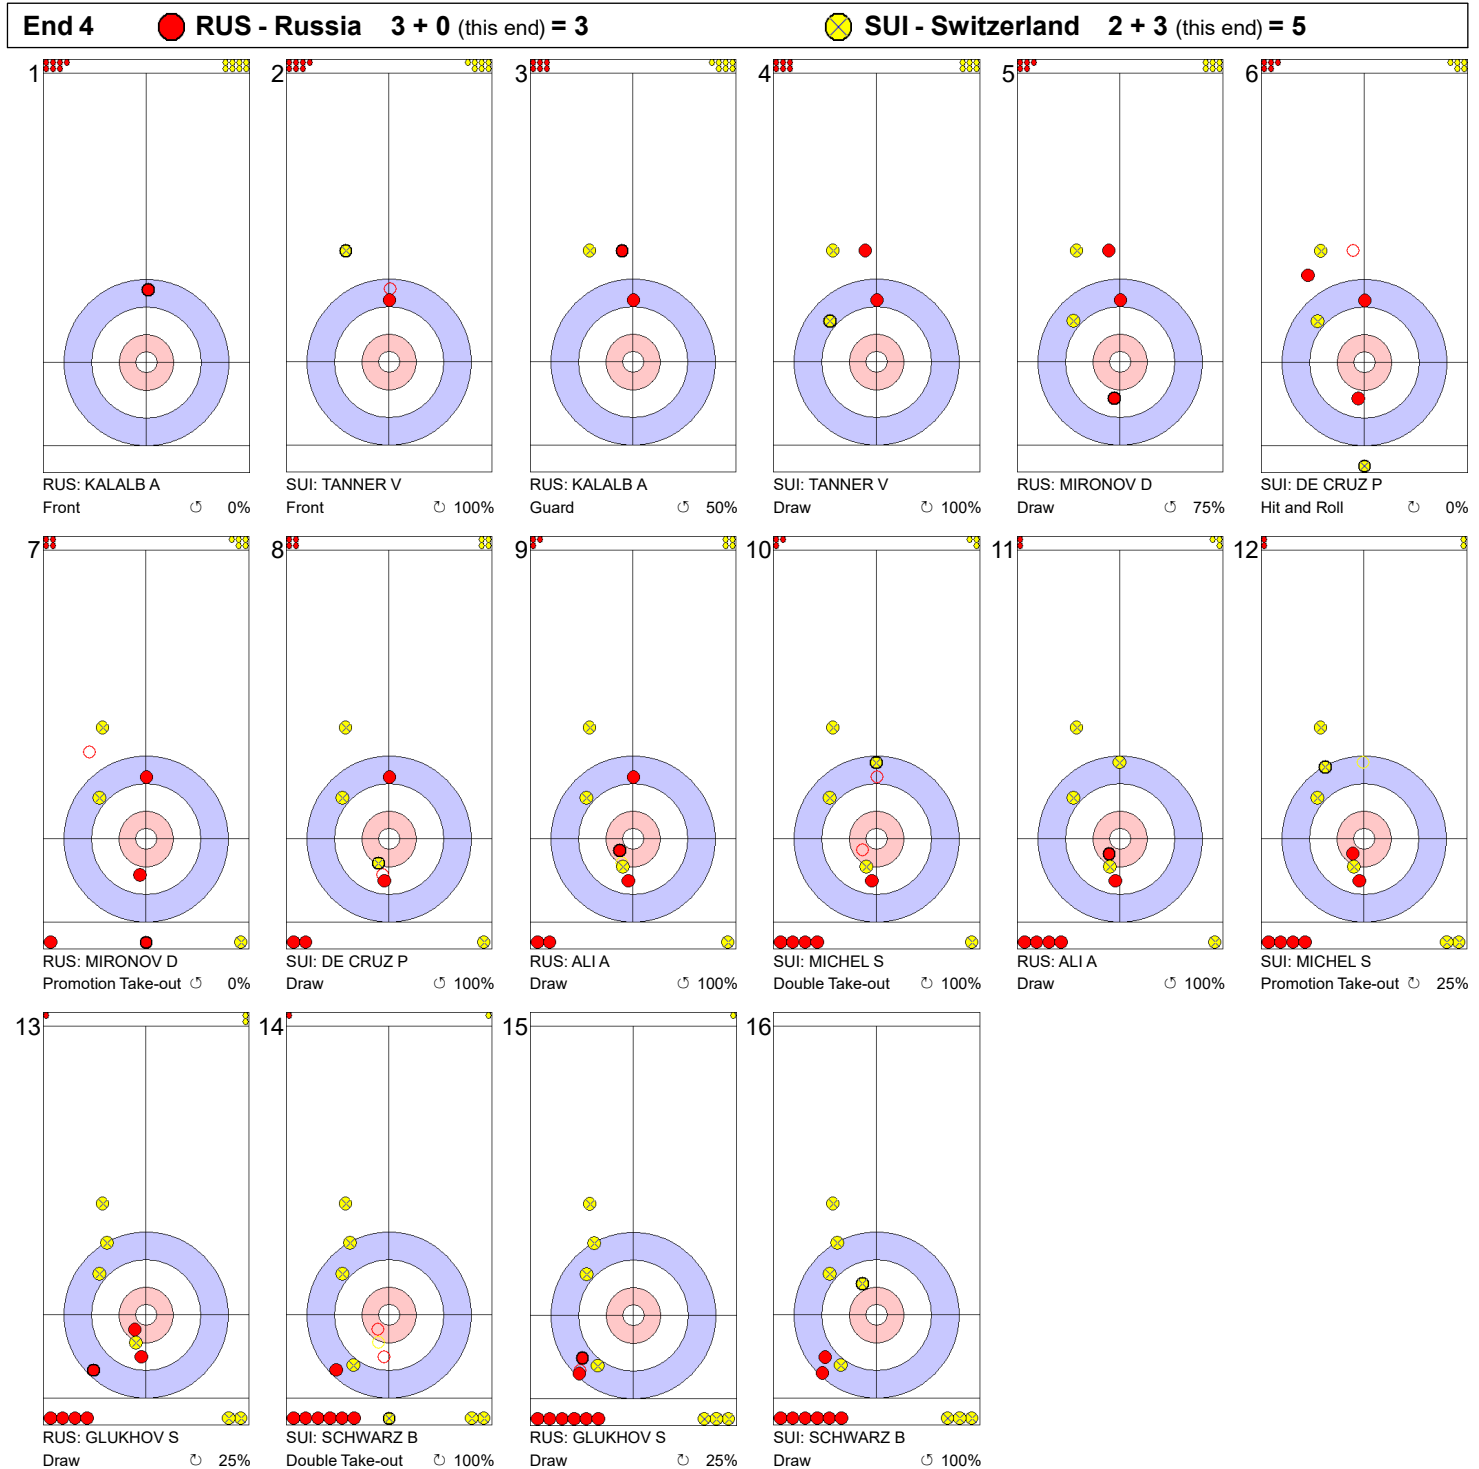

Game - Shot by Shot

Legend:
 ↻ Clockwise ↺ Counter-clockwise - Not considered

Game - Shot by Shot

Legend:
 ↻ Clockwise ↺ Counter-clockwise - Not considered

Game - Shot by Shot

Legend:
 Clockwise Counter-clockwise - Not considered

Game - Shot by Shot

Legend:
 ↻ Clockwise ↺ Counter-clockwise - Not considered

Game - Shot by Shot

Legend:
 Clockwise Counter-clockwise - Not considered

Game - Shot by Shot

Legend:
 Clockwise Counter-clockwise - Not considered

Game - Shot by Shot

Legend:
 Clockwise Counter-clockwise - Not considered

Game - Shot by Shot

Legend:
 ⤴ Clockwise ⤵ Counter-clockwise - Not considered