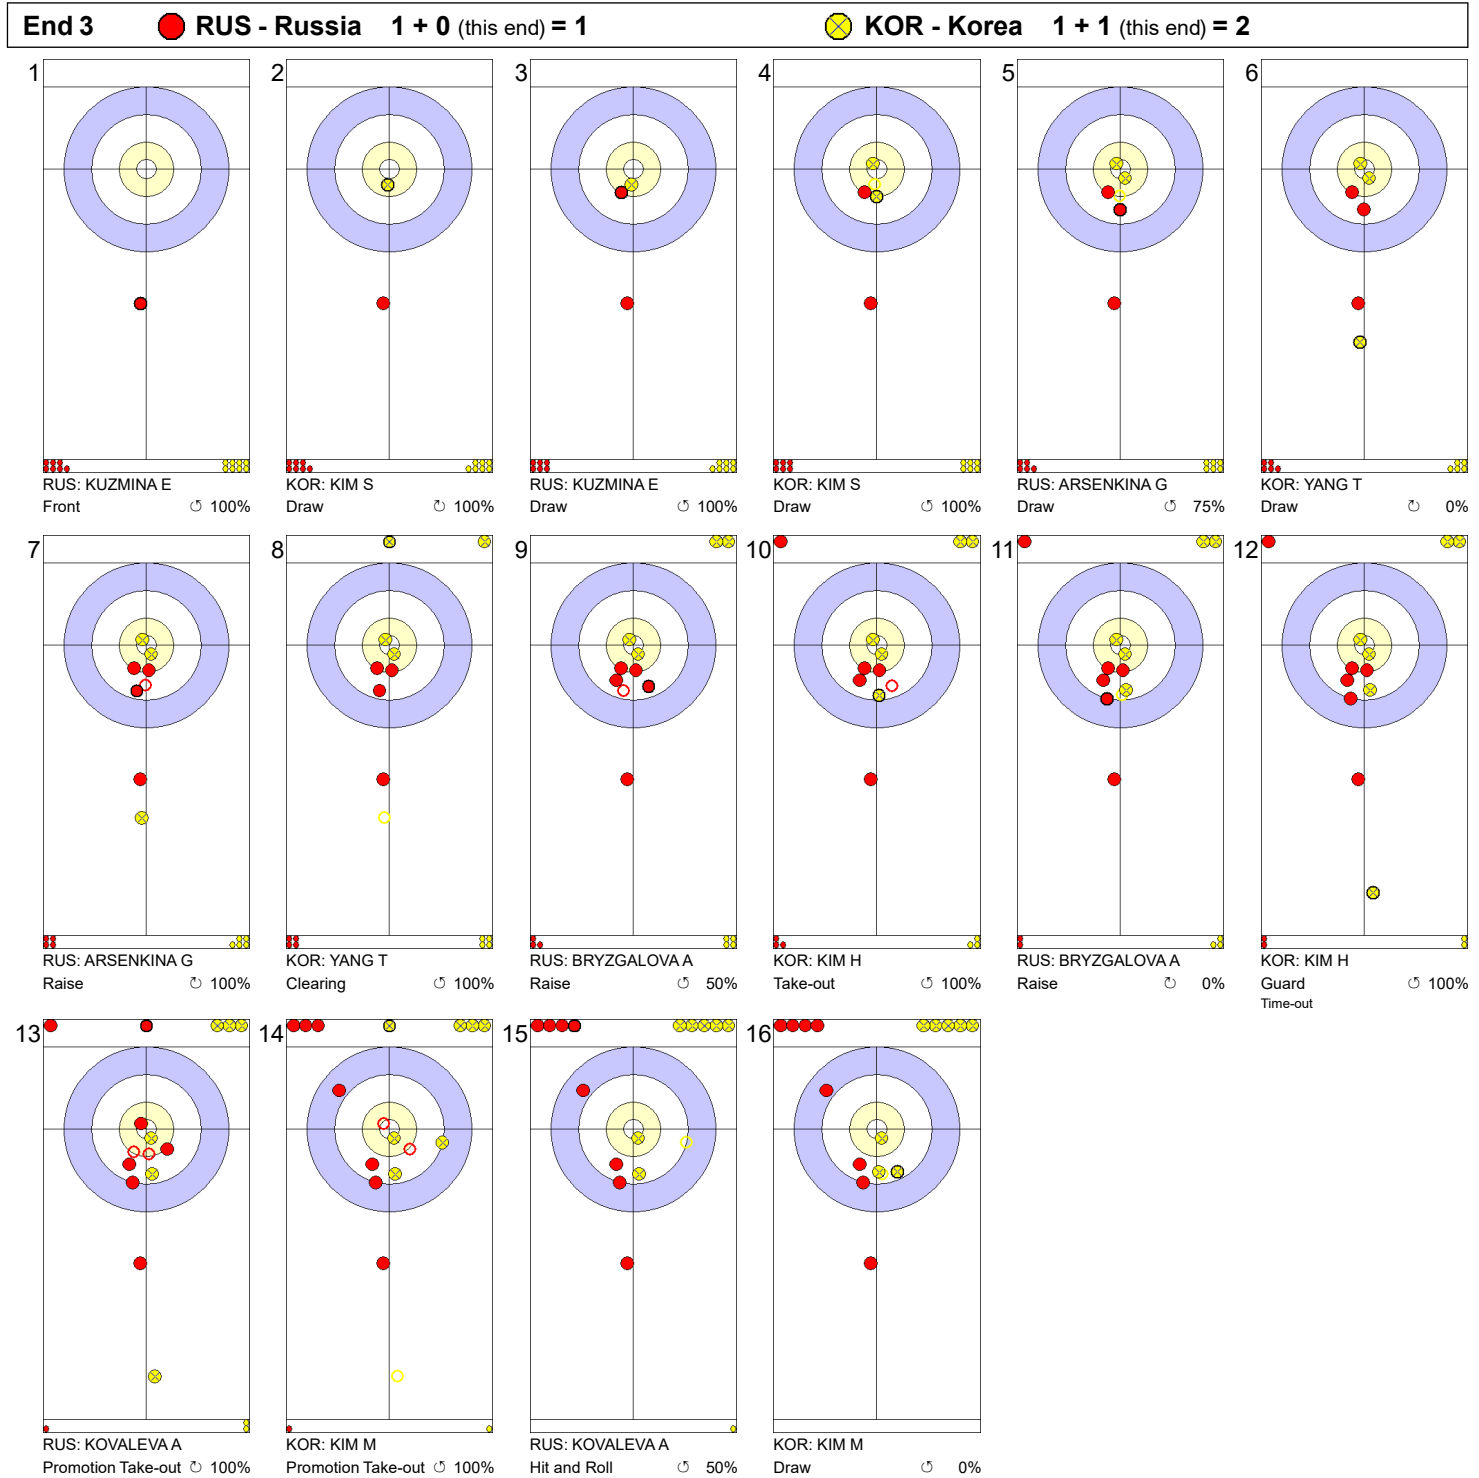

Game - Shot by Shot

Legend:
 Clockwise Counter-clockwise - Not considered

Game - Shot by Shot

Legend:
 Clockwise Counter-clockwise - Not considered

Game - Shot by Shot

Legend:
 ↻ Clockwise ↺ Counter-clockwise - Not considered

Game - Shot by Shot

Legend:
 Clockwise Counter-clockwise - Not considered

Game - Shot by Shot

Legend:

⌚ Clockwise ⌚ Counter-clockwise - Not considered

Game - Shot by Shot

Legend:
 ⌚ Clockwise ⌚ Counter-clockwise - Not considered

Game - Shot by Shot

Legend:
 Clockwise Counter-clockwise - Not considered

Game - Shot by Shot

Legend:
 Clockwise Counter-clockwise - Not considered

Game - Shot by Shot

Legend:
 Clockwise
  Counter-clockwise
 - Not considered

Game - Shot by Shot

End 10 ● RUS - Russia 6 + 0 (this end) = 6 ● KOR - Korea 5 + 2 (this end) = 7

Legend:
 Clockwise Counter-clockwise - Not considered