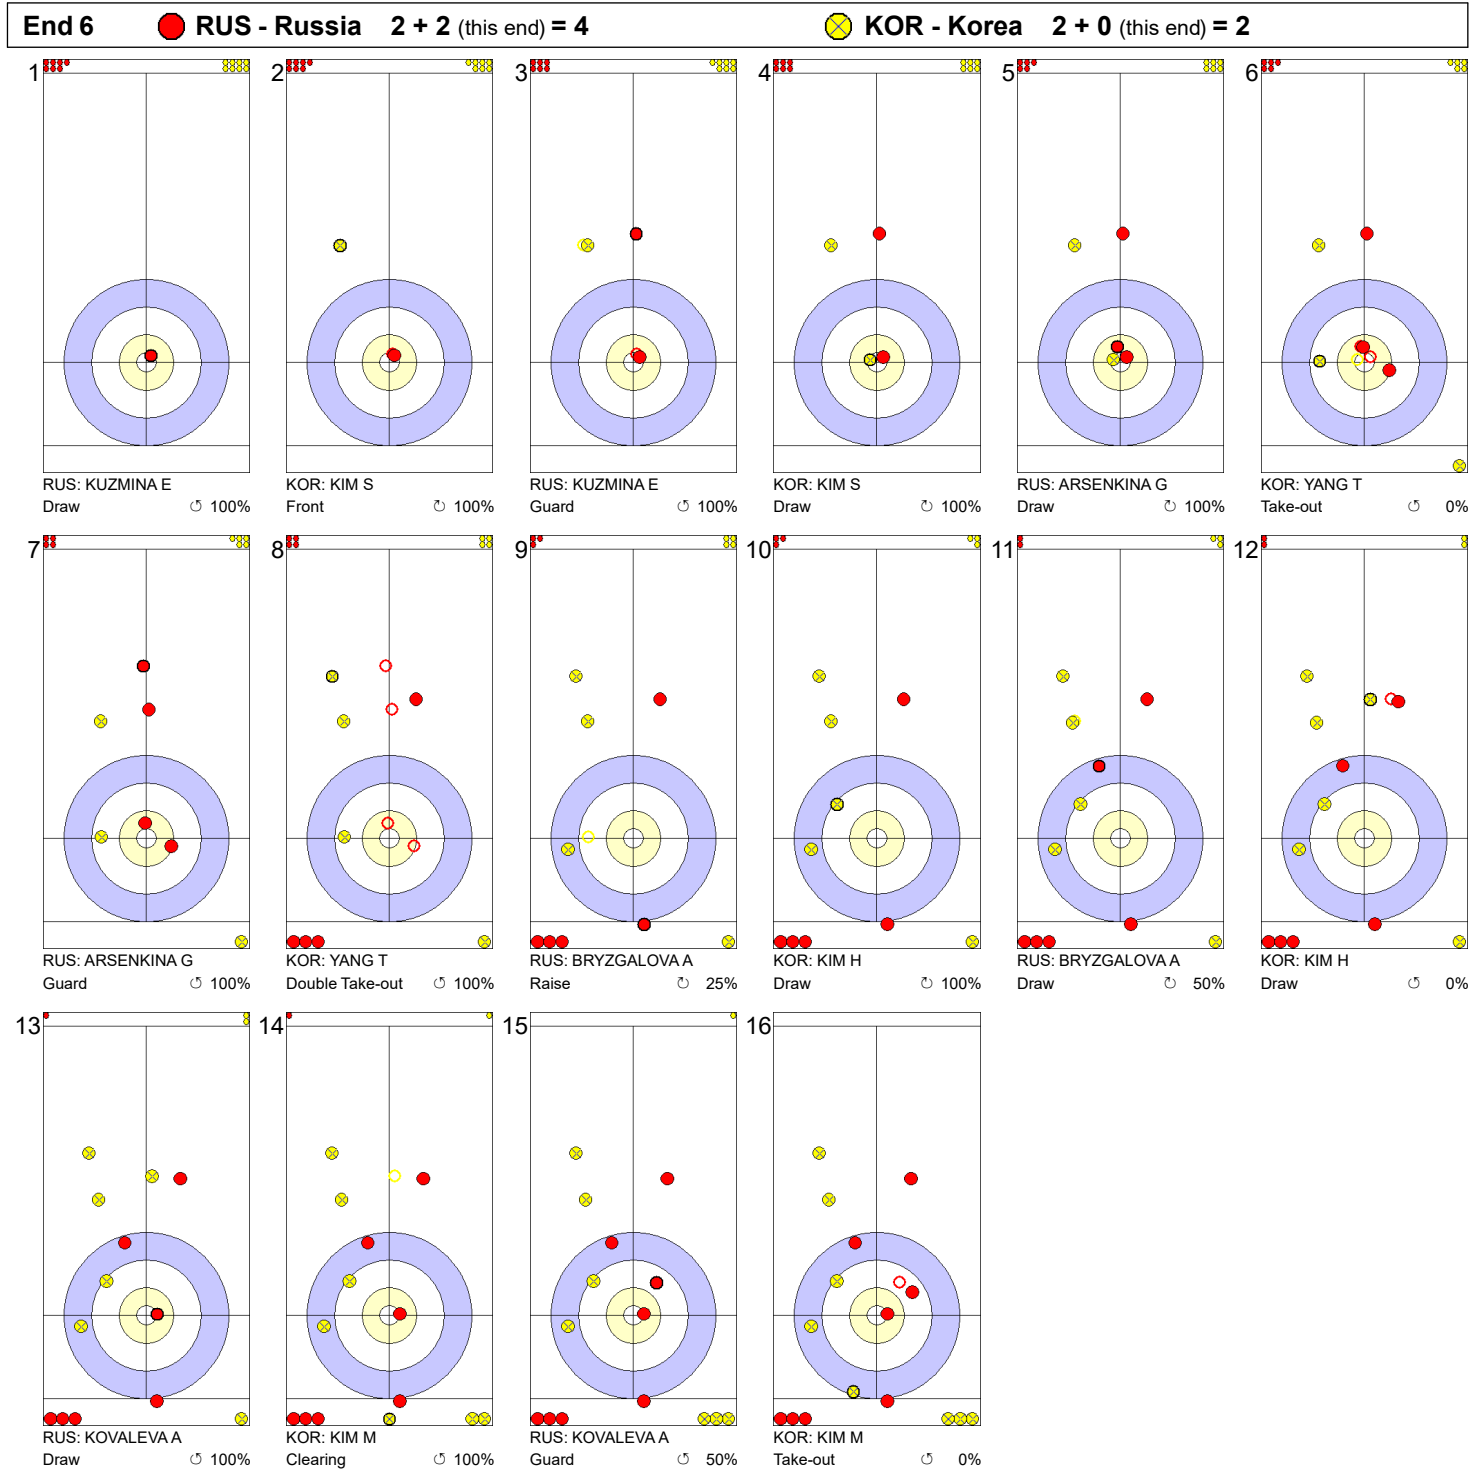

Game - Shot by Shot

Legend:
 Clockwise Counter-clockwise - Not considered

Game - Shot by Shot

Legend:
 Clockwise Counter-clockwise - Not considered

Game - Shot by Shot

Legend:
 ↻ Clockwise ↺ Counter-clockwise - Not considered

Game - Shot by Shot

Legend:
 Clockwise Counter-clockwise - Not considered

Game - Shot by Shot

Legend:

⌚ Clockwise ⌚ Counter-clockwise - Not considered

Game - Shot by Shot

Legend:
 ⌚ Clockwise ⌚ Counter-clockwise - Not considered

Game - Shot by Shot

Legend:
 Clockwise Counter-clockwise - Not considered

Game - Shot by Shot

Legend:
 Clockwise Counter-clockwise - Not considered

Game - Shot by Shot

Legend:
 Clockwise
  Counter-clockwise
 - Not considered

Game - Shot by Shot

End 10 ● RUS - Russia 6 + 0 (this end) = 6 ● KOR - Korea 5 + 2 (this end) = 7

Legend:
 Clockwise Counter-clockwise - Not considered