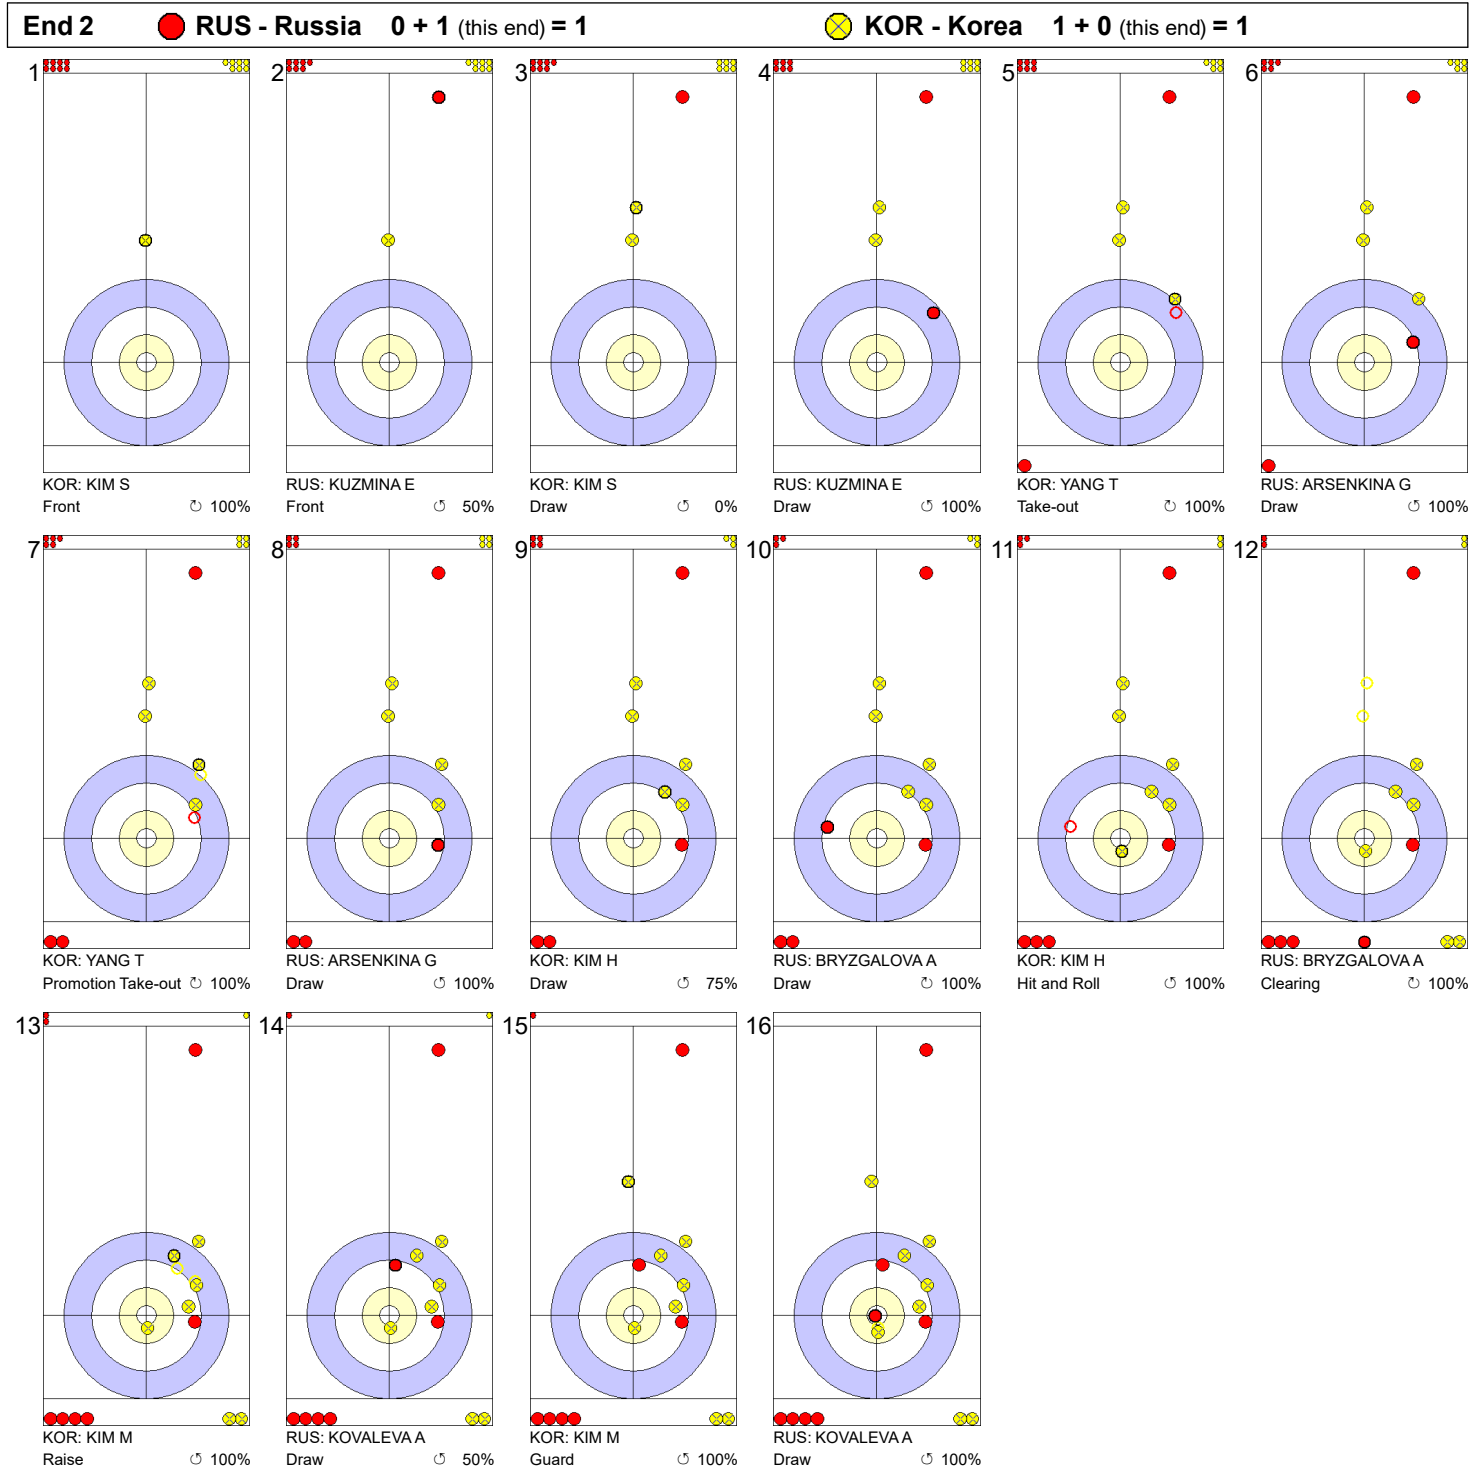

Game - Shot by Shot

Legend:
 Clockwise Counter-clockwise - Not considered

Game - Shot by Shot

Legend:
 Clockwise Counter-clockwise - Not considered

Game - Shot by Shot

Legend:
 ↻ Clockwise ↺ Counter-clockwise - Not considered

Game - Shot by Shot

Legend:
 Clockwise Counter-clockwise - Not considered

Game - Shot by Shot

Legend:

⌚ Clockwise ⌚ Counter-clockwise - Not considered

Game - Shot by Shot

Legend:
 ⌚ Clockwise ⌚ Counter-clockwise - Not considered

Game - Shot by Shot

Legend:
 Clockwise Counter-clockwise - Not considered

Game - Shot by Shot

Legend:
 Clockwise Counter-clockwise - Not considered

Game - Shot by Shot

Legend:
 Clockwise
  Counter-clockwise
 - Not considered

Game - Shot by Shot

End 10 ● RUS - Russia 6 + 0 (this end) = 6 ● KOR - Korea 5 + 2 (this end) = 7

Legend:
 Clockwise Counter-clockwise - Not considered