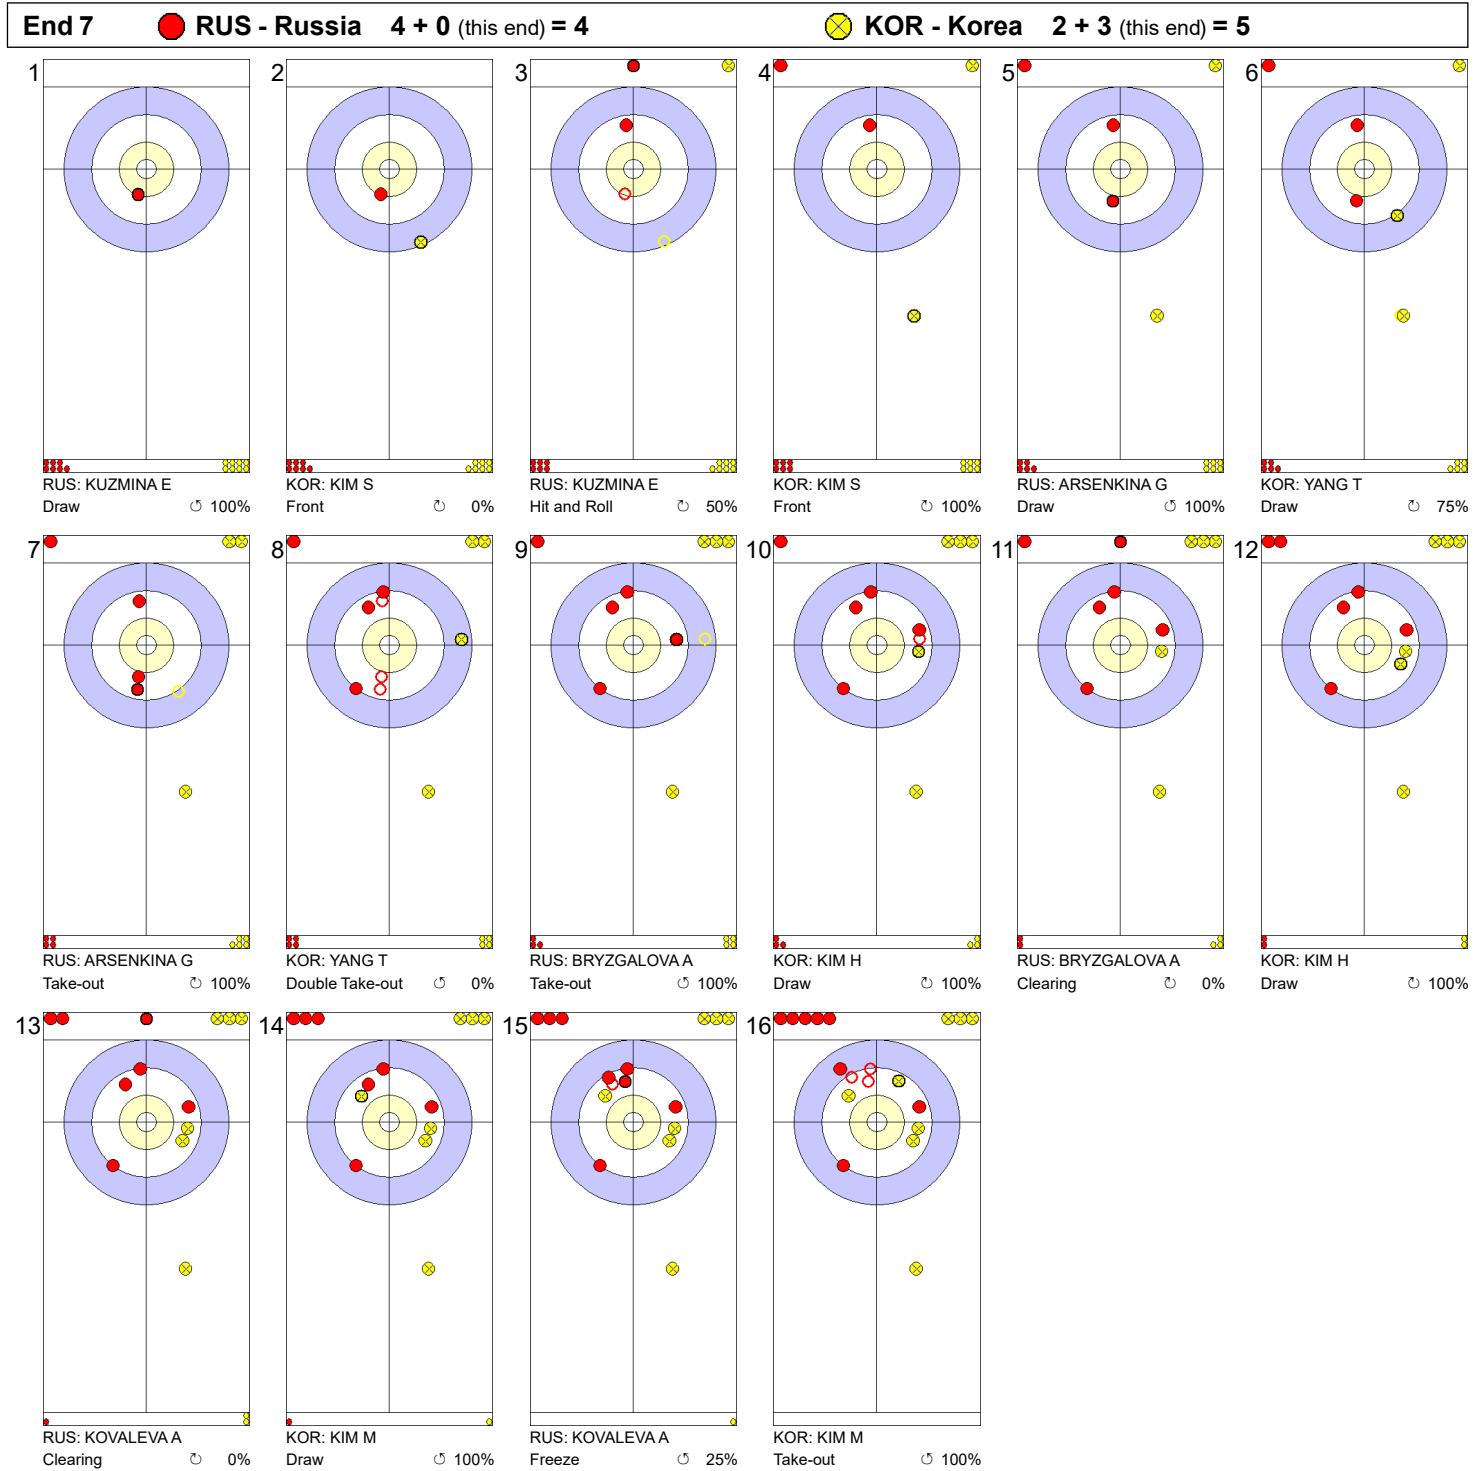

Game - Shot by Shot

Legend:
 Clockwise Counter-clockwise - Not considered

Game - Shot by Shot

Legend:
 Clockwise Counter-clockwise - Not considered

Game - Shot by Shot

Legend:
 ↻ Clockwise ↺ Counter-clockwise - Not considered

Game - Shot by Shot

Legend:
 Clockwise Counter-clockwise - Not considered

Game - Shot by Shot

Legend:

⌚ Clockwise ⌚ Counter-clockwise - Not considered

Game - Shot by Shot

Legend:
 ⌚ Clockwise ⌚ Counter-clockwise - Not considered

Game - Shot by Shot

Legend:
 Clockwise Counter-clockwise - Not considered

Game - Shot by Shot

Legend:
 Clockwise Counter-clockwise - Not considered

Game - Shot by Shot

Legend:
 Clockwise
  Counter-clockwise
 - Not considered

Game - Shot by Shot

End 10 ● RUS - Russia 6 + 0 (this end) = 6 ● KOR - Korea 5 + 2 (this end) = 7

Legend:
 Clockwise Counter-clockwise - Not considered