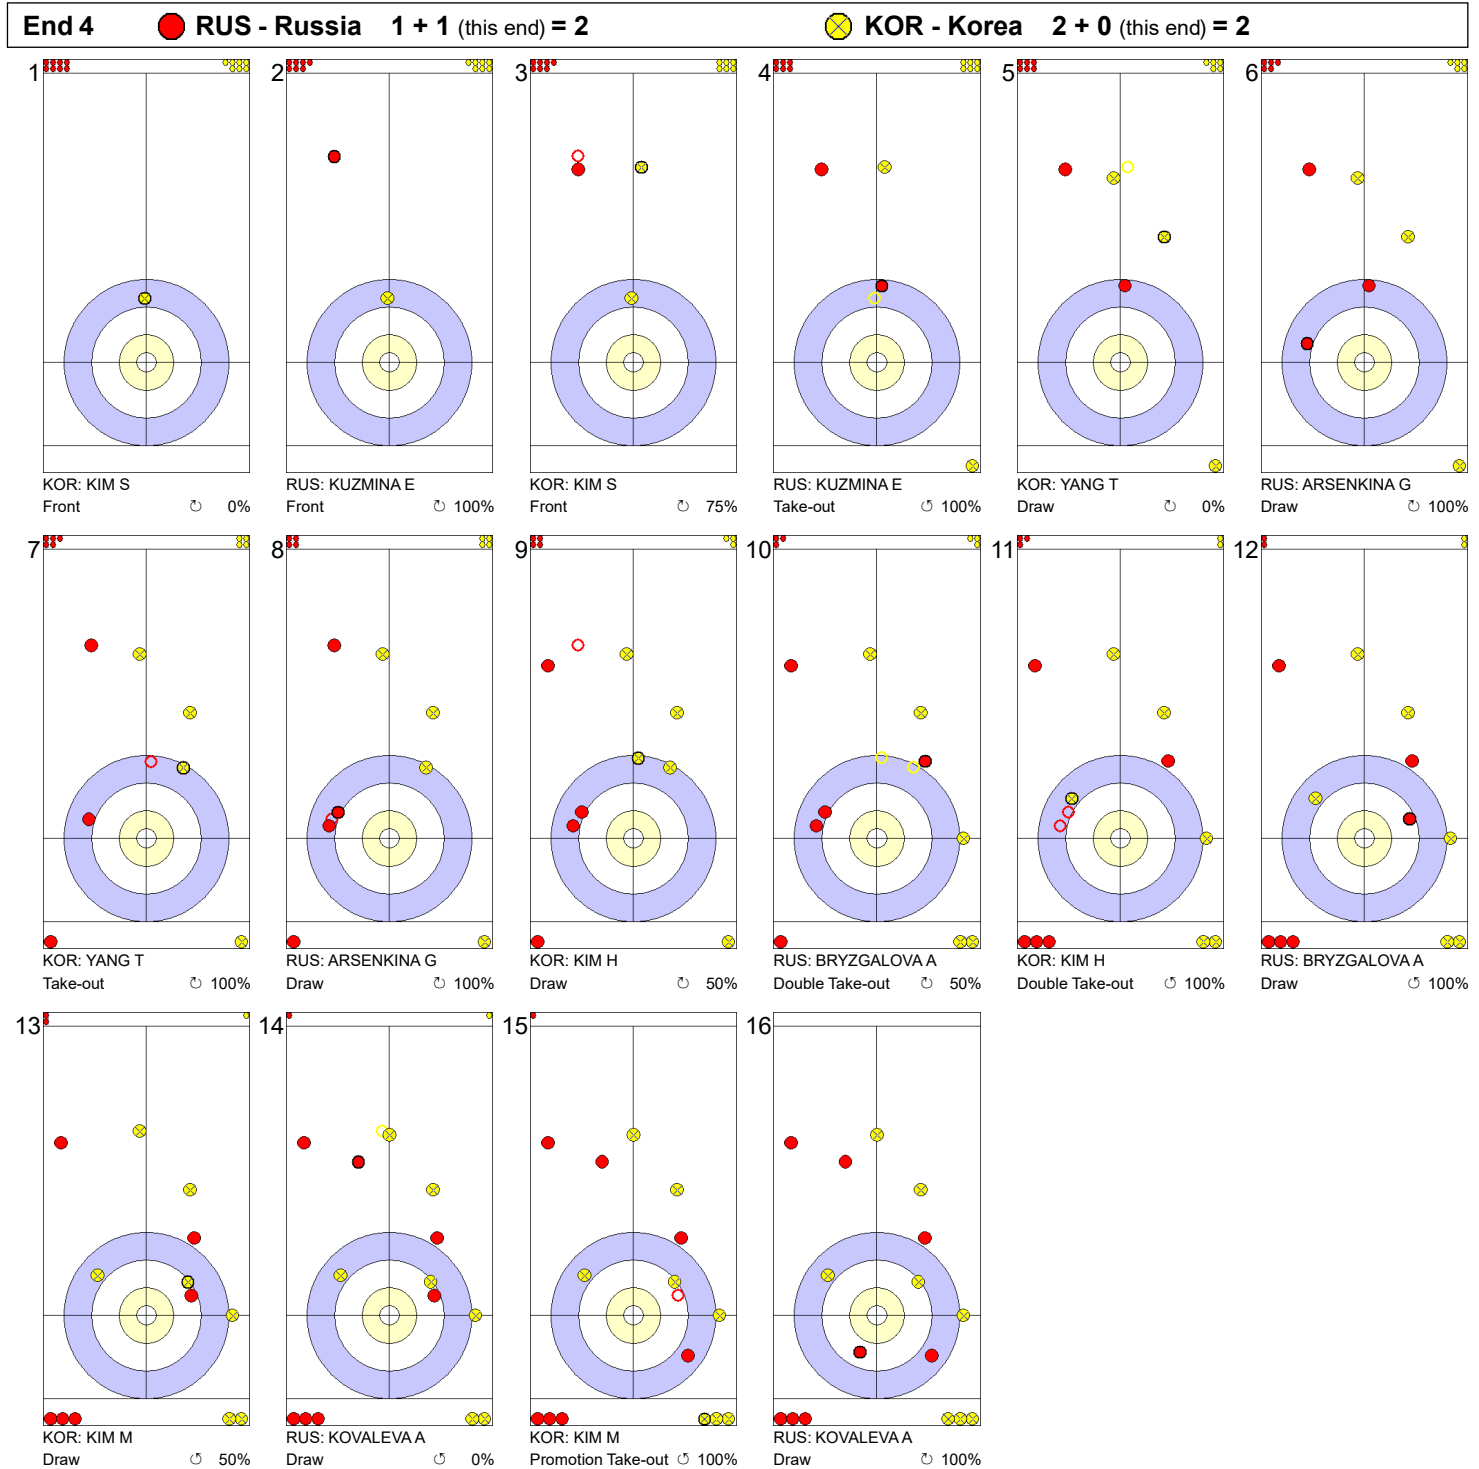

Game - Shot by Shot

Legend:
 Clockwise Counter-clockwise - Not considered

Game - Shot by Shot

Legend:
 Clockwise Counter-clockwise - Not considered

Game - Shot by Shot

Legend:
 ↻ Clockwise ↺ Counter-clockwise - Not considered

Game - Shot by Shot

Legend:
 Clockwise Counter-clockwise - Not considered

Game - Shot by Shot

Legend:

⌚ Clockwise ⌚ Counter-clockwise - Not considered

Game - Shot by Shot

Legend:
 ⌚ Clockwise ⌚ Counter-clockwise - Not considered

Game - Shot by Shot

Legend:
 Clockwise Counter-clockwise - Not considered

Game - Shot by Shot

Legend:
 Clockwise Counter-clockwise - Not considered

Game - Shot by Shot

Legend:
 Clockwise
  Counter-clockwise
 - Not considered

Game - Shot by Shot

End 10 ● RUS - Russia 6 + 0 (this end) = 6 ● KOR - Korea 5 + 2 (this end) = 7

Legend:
 Clockwise Counter-clockwise - Not considered