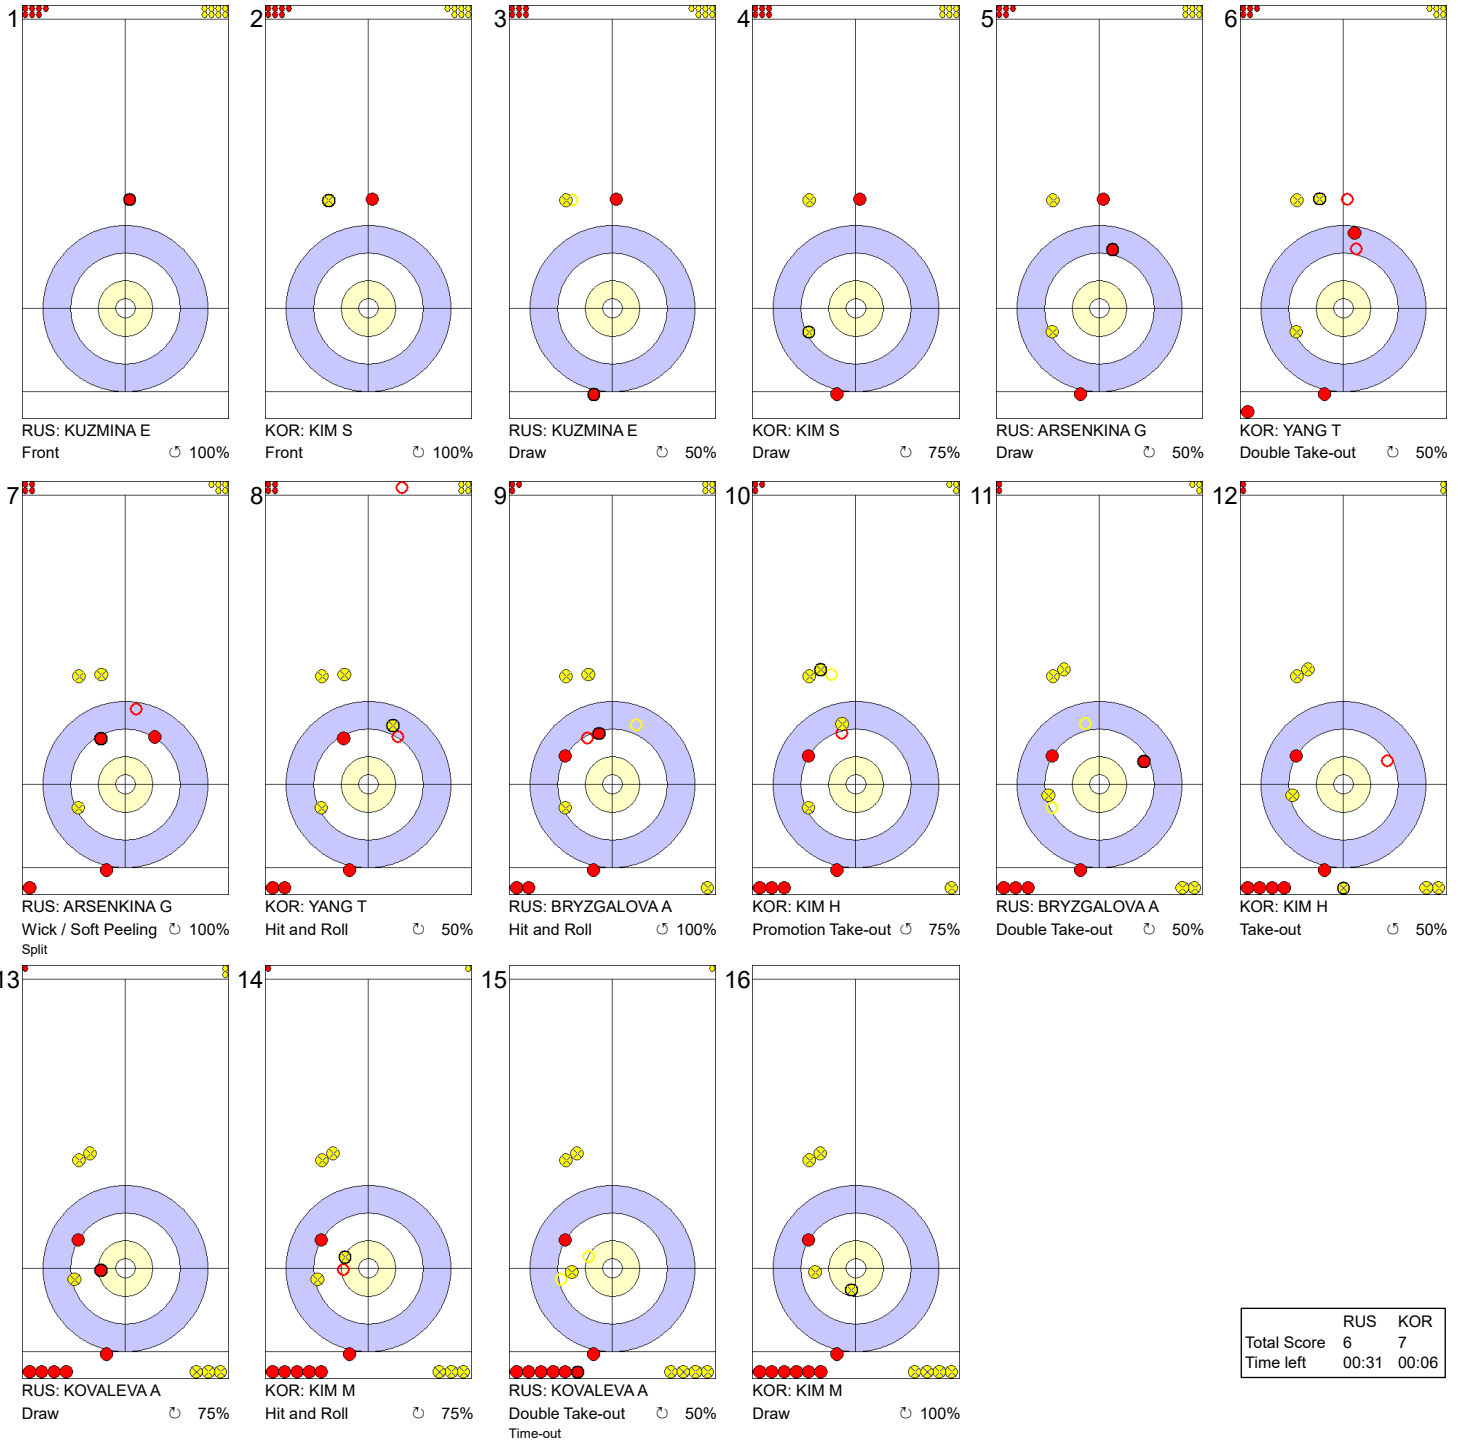

Game - Shot by Shot

Legend:
 Clockwise Counter-clockwise - Not considered

Game - Shot by Shot

Legend:
 Clockwise Counter-clockwise - Not considered

Game - Shot by Shot

Legend:
 ↻ Clockwise ↺ Counter-clockwise - Not considered

Game - Shot by Shot

Legend:
 Clockwise Counter-clockwise - Not considered

Game - Shot by Shot

Legend:

⌚ Clockwise ⌚ Counter-clockwise - Not considered

Game - Shot by Shot

Legend:
 ⌚ Clockwise ⌚ Counter-clockwise - Not considered

Game - Shot by Shot

Legend:
 Clockwise Counter-clockwise - Not considered

Game - Shot by Shot

Legend:
 Clockwise Counter-clockwise - Not considered

Game - Shot by Shot

Legend:
 Clockwise
  Counter-clockwise
 - Not considered

Game - Shot by Shot

End 10 ● RUS - Russia 6 + 0 (this end) = 6 ● KOR - Korea 5 + 2 (this end) = 7

Legend:
 Clockwise Counter-clockwise - Not considered