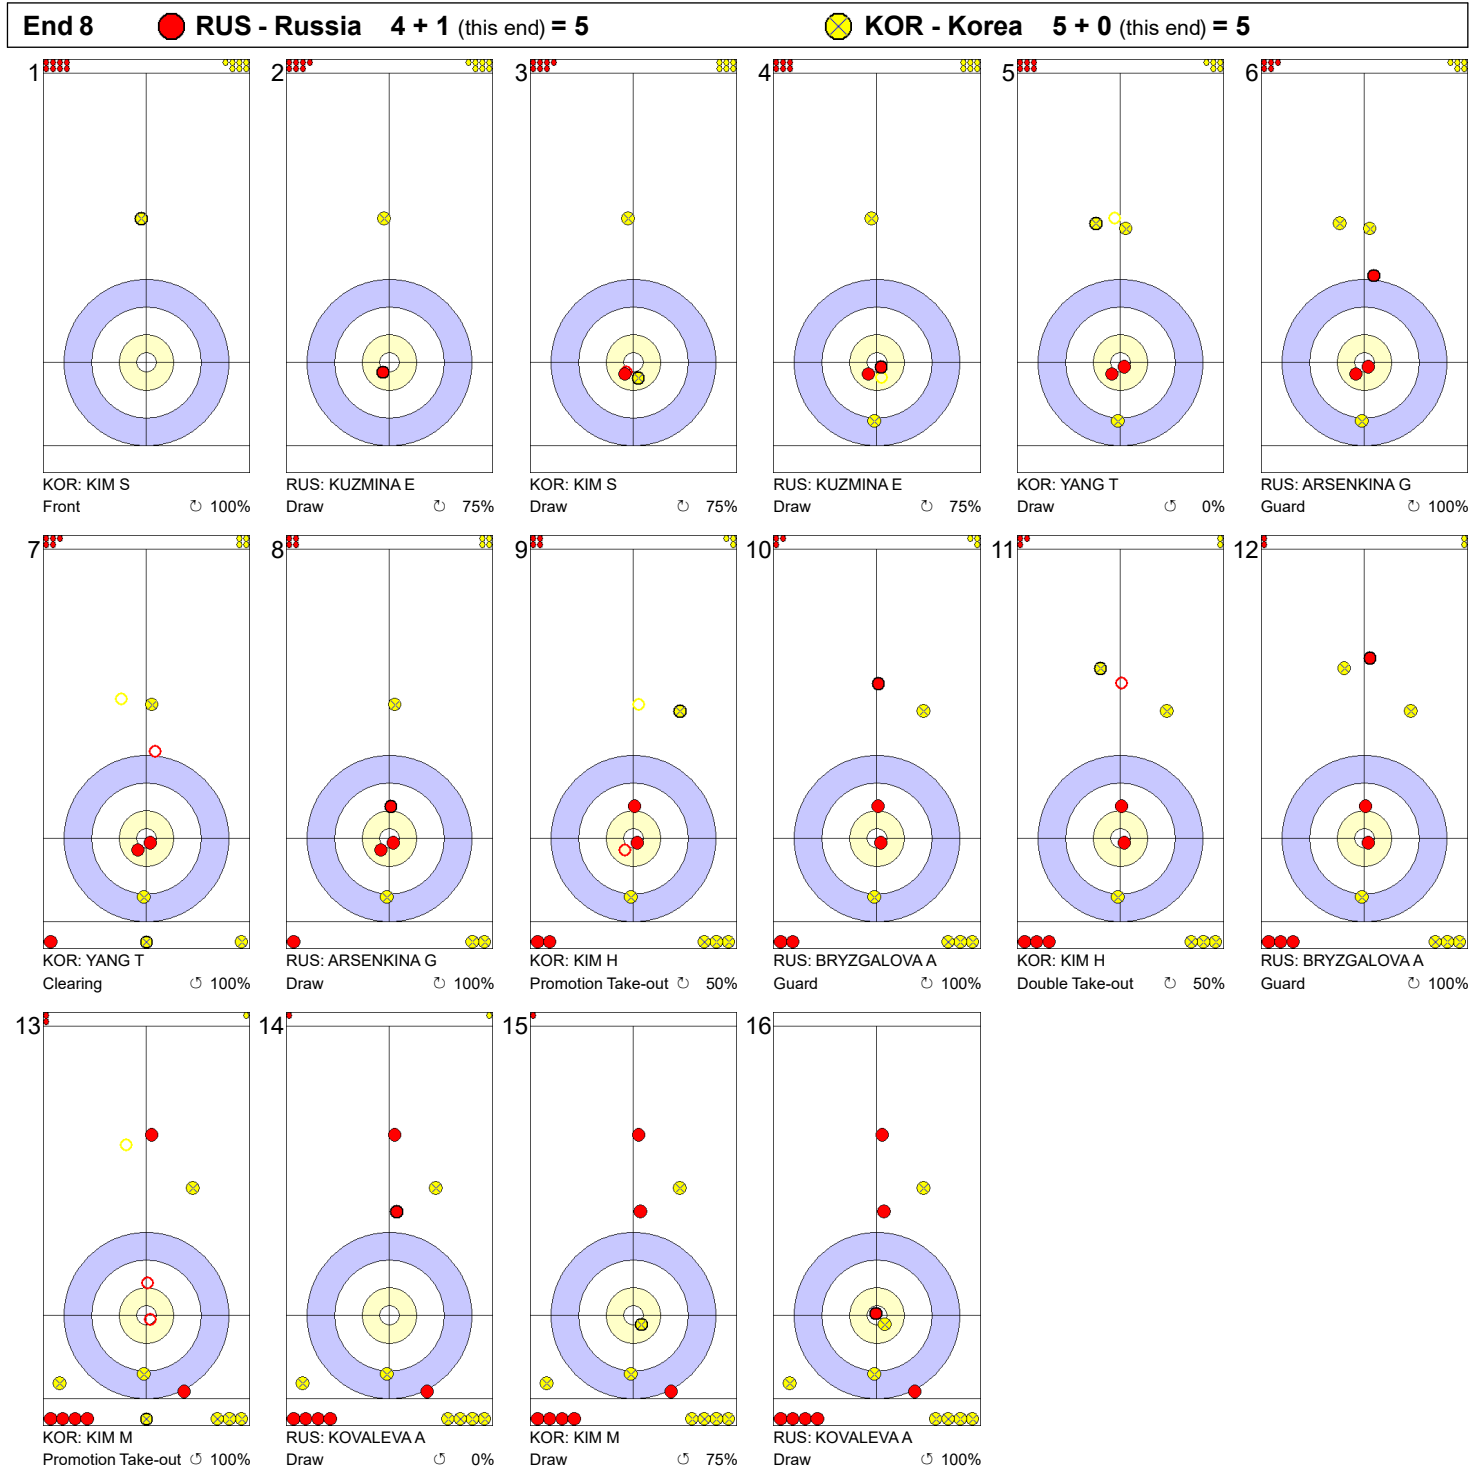

Game - Shot by Shot

Legend:
 Clockwise Counter-clockwise - Not considered

Game - Shot by Shot

Legend:
 Clockwise Counter-clockwise - Not considered

Game - Shot by Shot

Legend:
 ↻ Clockwise ↺ Counter-clockwise - Not considered

Game - Shot by Shot

Legend:
 Clockwise Counter-clockwise - Not considered

Game - Shot by Shot

Legend:

⌚ Clockwise ⌚ Counter-clockwise - Not considered

Game - Shot by Shot

Legend:
 ⌚ Clockwise ⌚ Counter-clockwise - Not considered

Game - Shot by Shot

Legend:
 Clockwise Counter-clockwise - Not considered

Game - Shot by Shot

Legend:
 Clockwise Counter-clockwise - Not considered

Game - Shot by Shot

Legend:
 Clockwise
  Counter-clockwise
 - Not considered

Game - Shot by Shot

End 10 ● RUS - Russia 6 + 0 (this end) = 6 ● KOR - Korea 5 + 2 (this end) = 7

Legend:
 Clockwise Counter-clockwise - Not considered