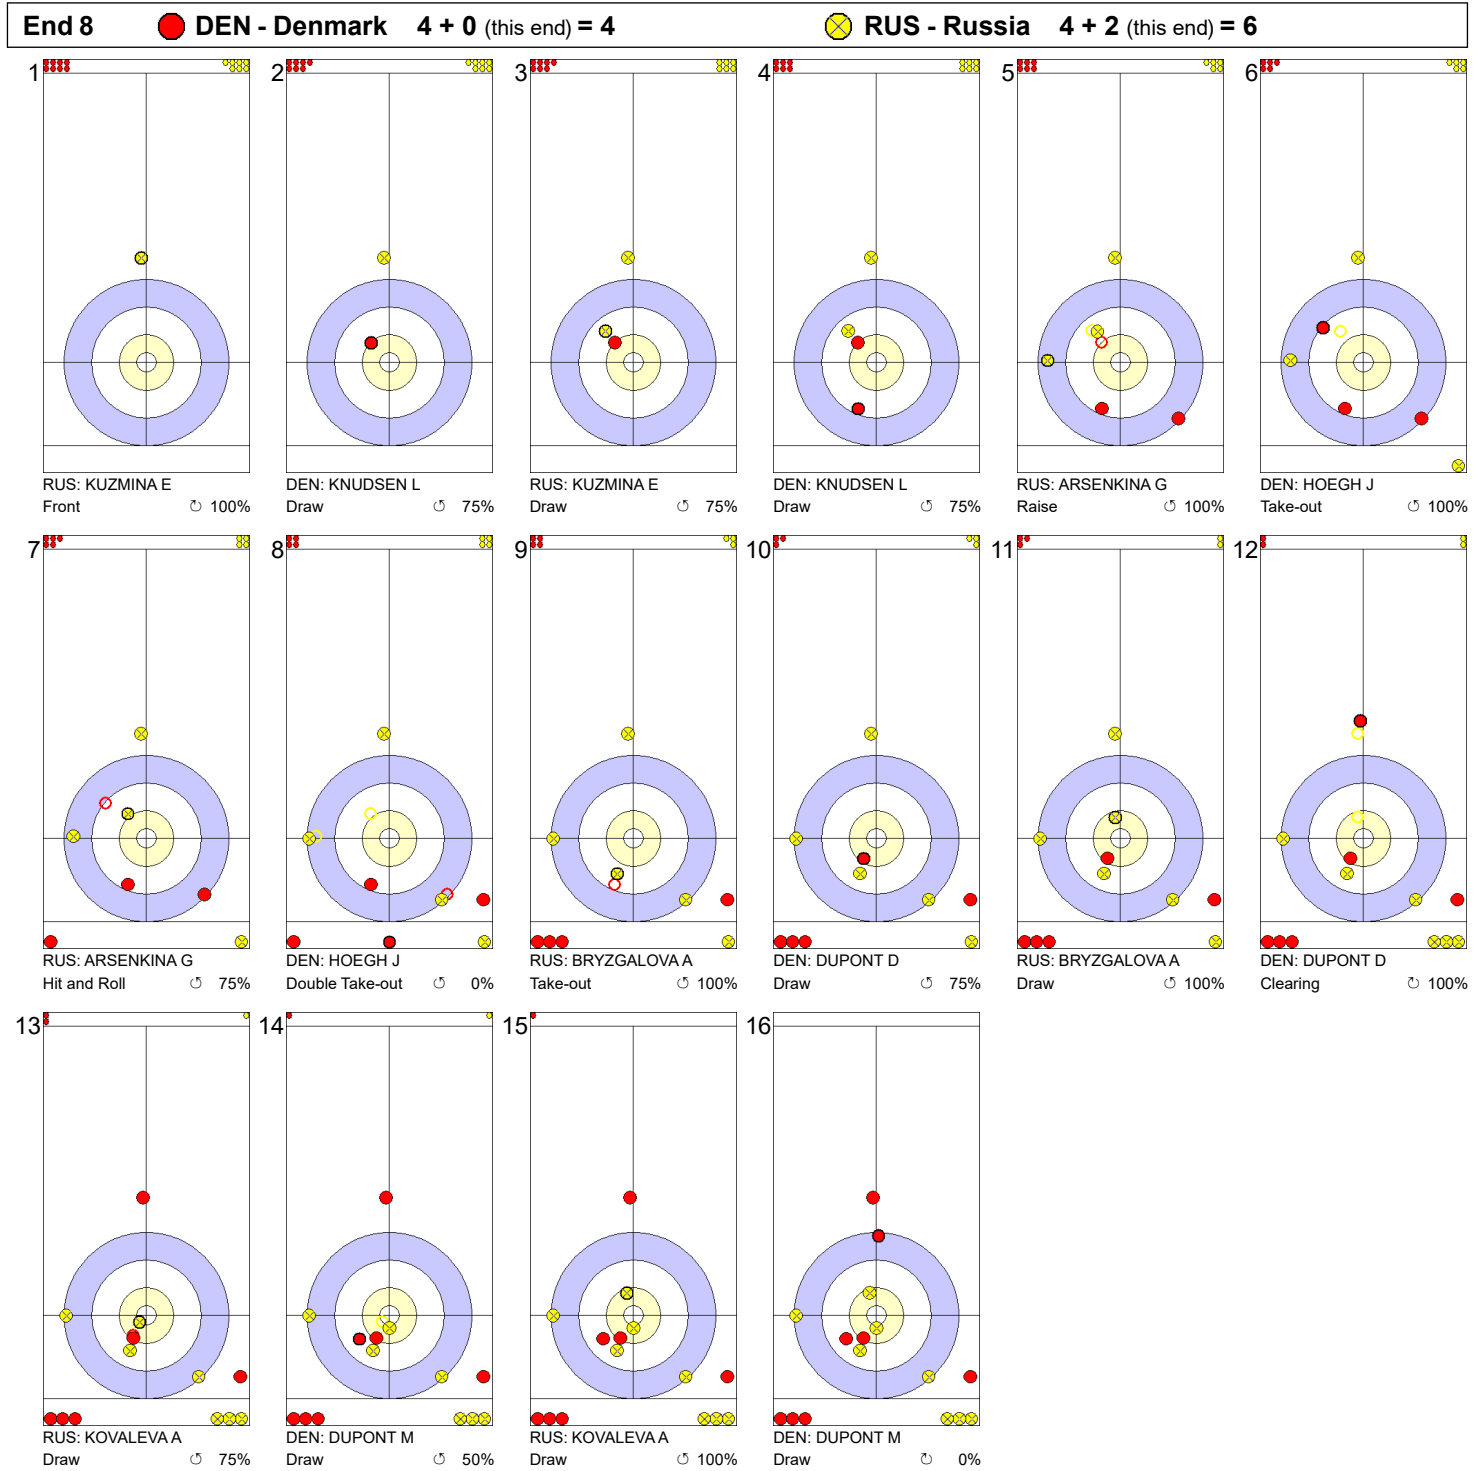

**Game - Shot by Shot**

**Legend:**  
 ⌚ Clockwise      ⌚ Counter-clockwise      - Not considered

Game - Shot by Shot

**Legend:**  
 Clockwise      Counter-clockwise      - Not considered

**Game - Shot by Shot**

**Legend:**  
 ↻ Clockwise      ↺ Counter-clockwise      - Not considered

Game - Shot by Shot

**Legend:**  
 ↻ Clockwise      ↺ Counter-clockwise      - Not considered

Game - Shot by Shot

**Legend:**  
 ⌚ Clockwise      ⌚ Counter-clockwise      - Not considered

Game - Shot by Shot

**Legend:**  
 ⌚ Clockwise      ⌚ Counter-clockwise      - Not considered

Game - Shot by Shot

**Legend:**  
 ↻ Clockwise      ↺ Counter-clockwise      - Not considered

Game - Shot by Shot

Legend:

⌚ Clockwise      ⌚ Counter-clockwise      - Not considered