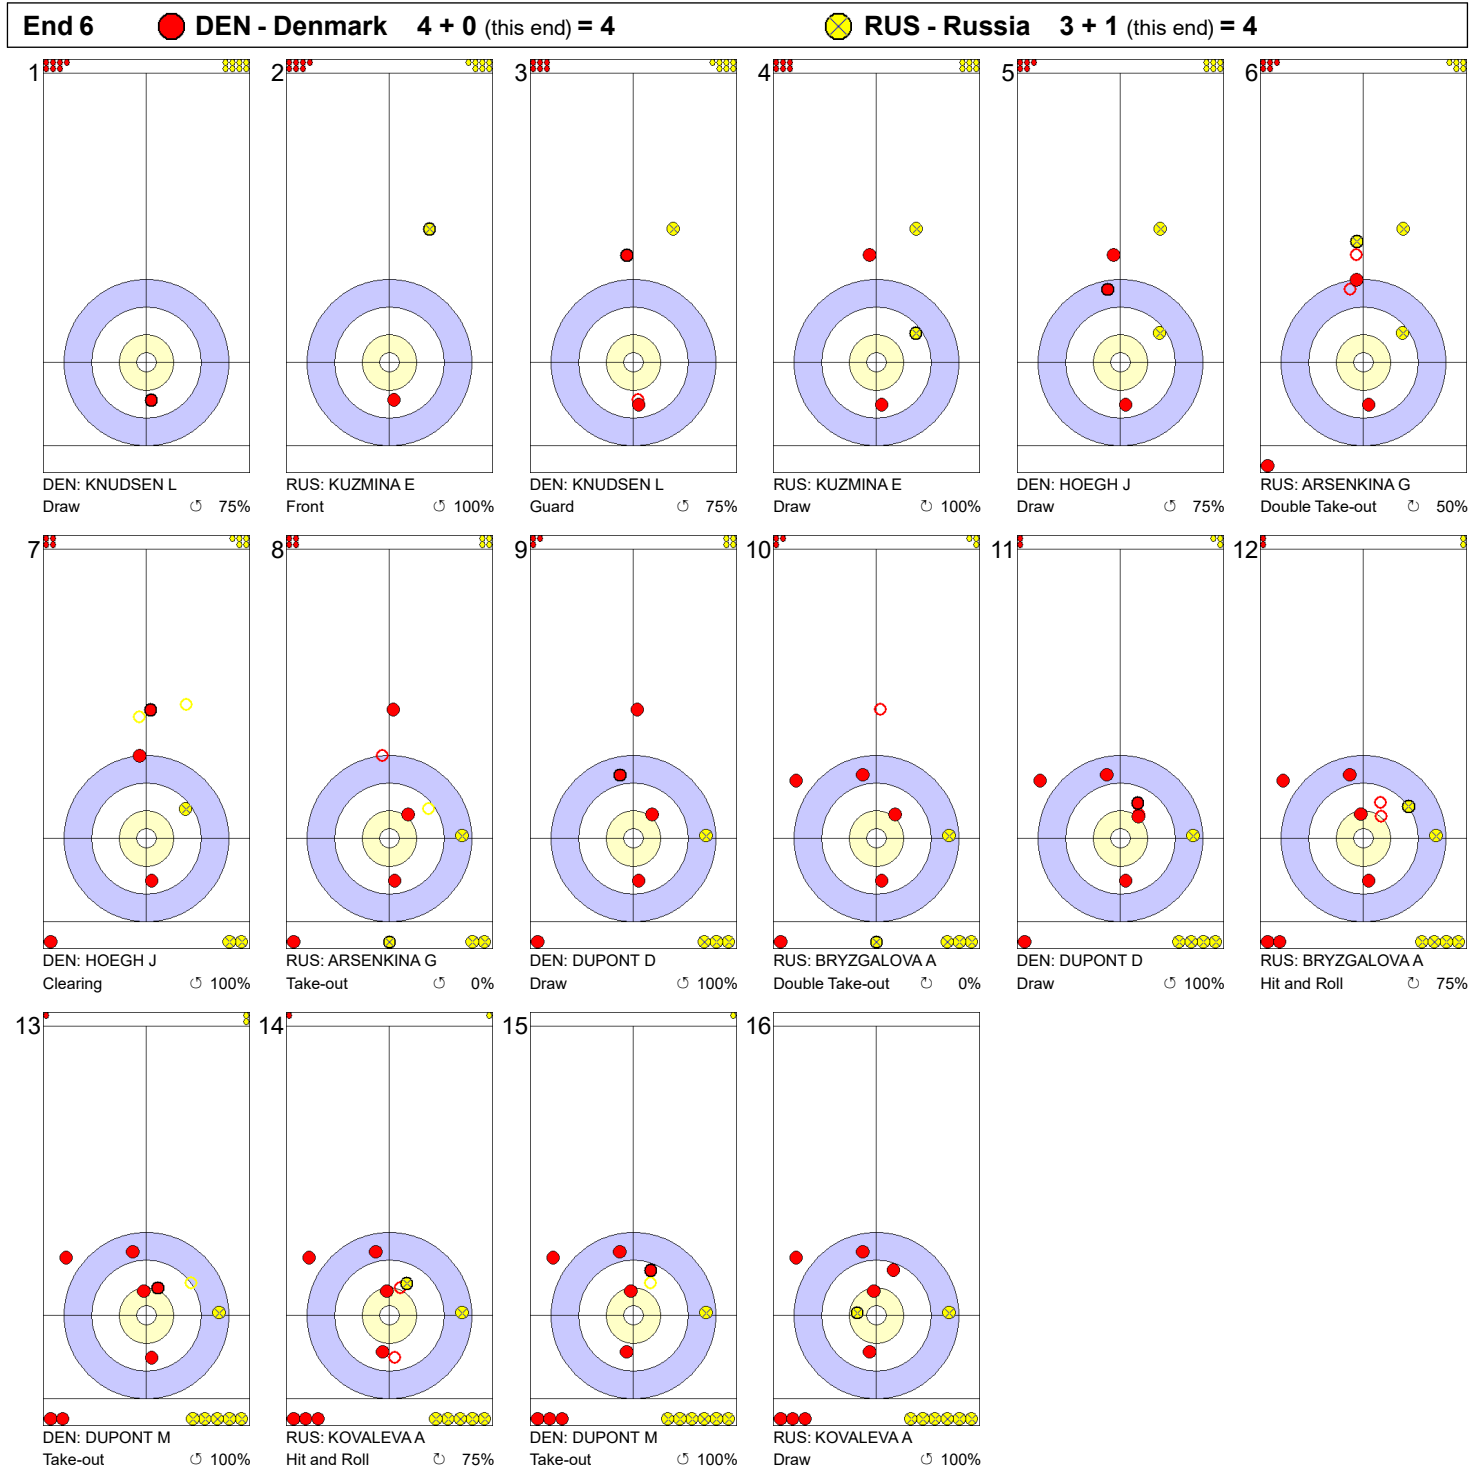

**Legend:**  
⌚ Clockwise                                  ⌚ Counter-clockwise                                  - Not considered

Game - Shot by Shot

**Legend:**  
 Clockwise      Counter-clockwise      - Not considered

**Game - Shot by Shot**

**Legend:**  
 ⌚ Clockwise      ⌚ Counter-clockwise      - Not considered

Game - Shot by Shot

**Legend:**  
 Clockwise      Counter-clockwise      - Not considered

**Game - Shot by Shot**

**Legend:**  
 ↻ Clockwise      ↺ Counter-clockwise      - Not considered

Game - Shot by Shot

**Legend:**  
 ↻ Clockwise      ↺ Counter-clockwise      - Not considered

Game - Shot by Shot

**Legend:**  
 ⌚ Clockwise      ⌚ Counter-clockwise      - Not considered

Game - Shot by Shot

**Legend:**  
 ⌚ Clockwise      ⌚ Counter-clockwise      - Not considered

Game - Shot by Shot

**Legend:**  
 ↻ Clockwise      ↺ Counter-clockwise      - Not considered

Game - Shot by Shot