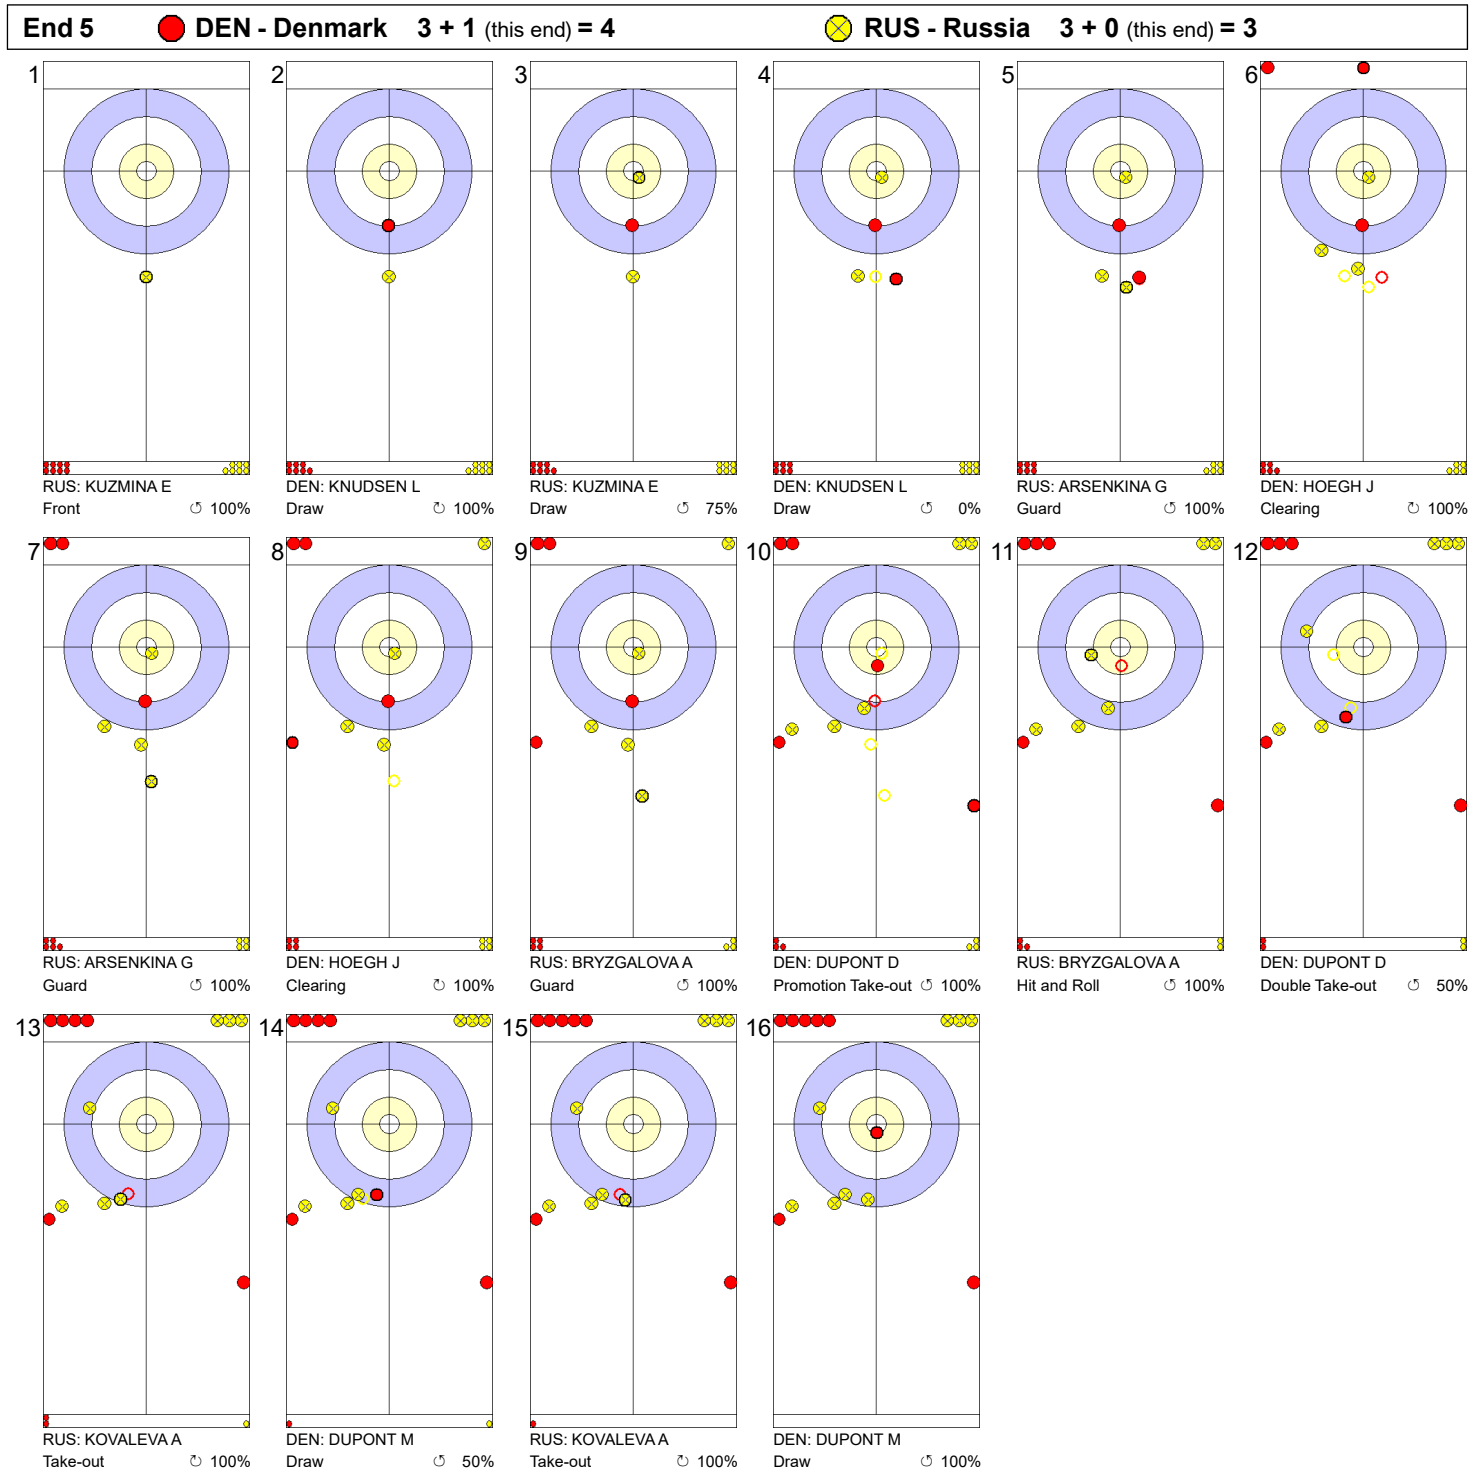

**Legend:**  
⌚ Clockwise                                  ⌚ Counter-clockwise                                  - Not considered

Game - Shot by Shot

**Legend:**  
 Clockwise      Counter-clockwise      - Not considered

**Game - Shot by Shot**

**Legend:**  
 ⌚ Clockwise      ⌚ Counter-clockwise      - Not considered

Game - Shot by Shot

**Legend:**  
 Clockwise      Counter-clockwise      - Not considered

**Game - Shot by Shot**

**Legend:**  
 ↻ Clockwise      ↺ Counter-clockwise      - Not considered

Game - Shot by Shot

**Legend:**  
 ↻ Clockwise      ↺ Counter-clockwise      - Not considered

Game - Shot by Shot

**Legend:**  
 ⌚ Clockwise      ⌚ Counter-clockwise      - Not considered

Game - Shot by Shot

**Legend:**  
 ⌚ Clockwise      ⌚ Counter-clockwise      - Not considered

Game - Shot by Shot

**Legend:**  
 ↻ Clockwise      ↺ Counter-clockwise      - Not considered

Game - Shot by Shot