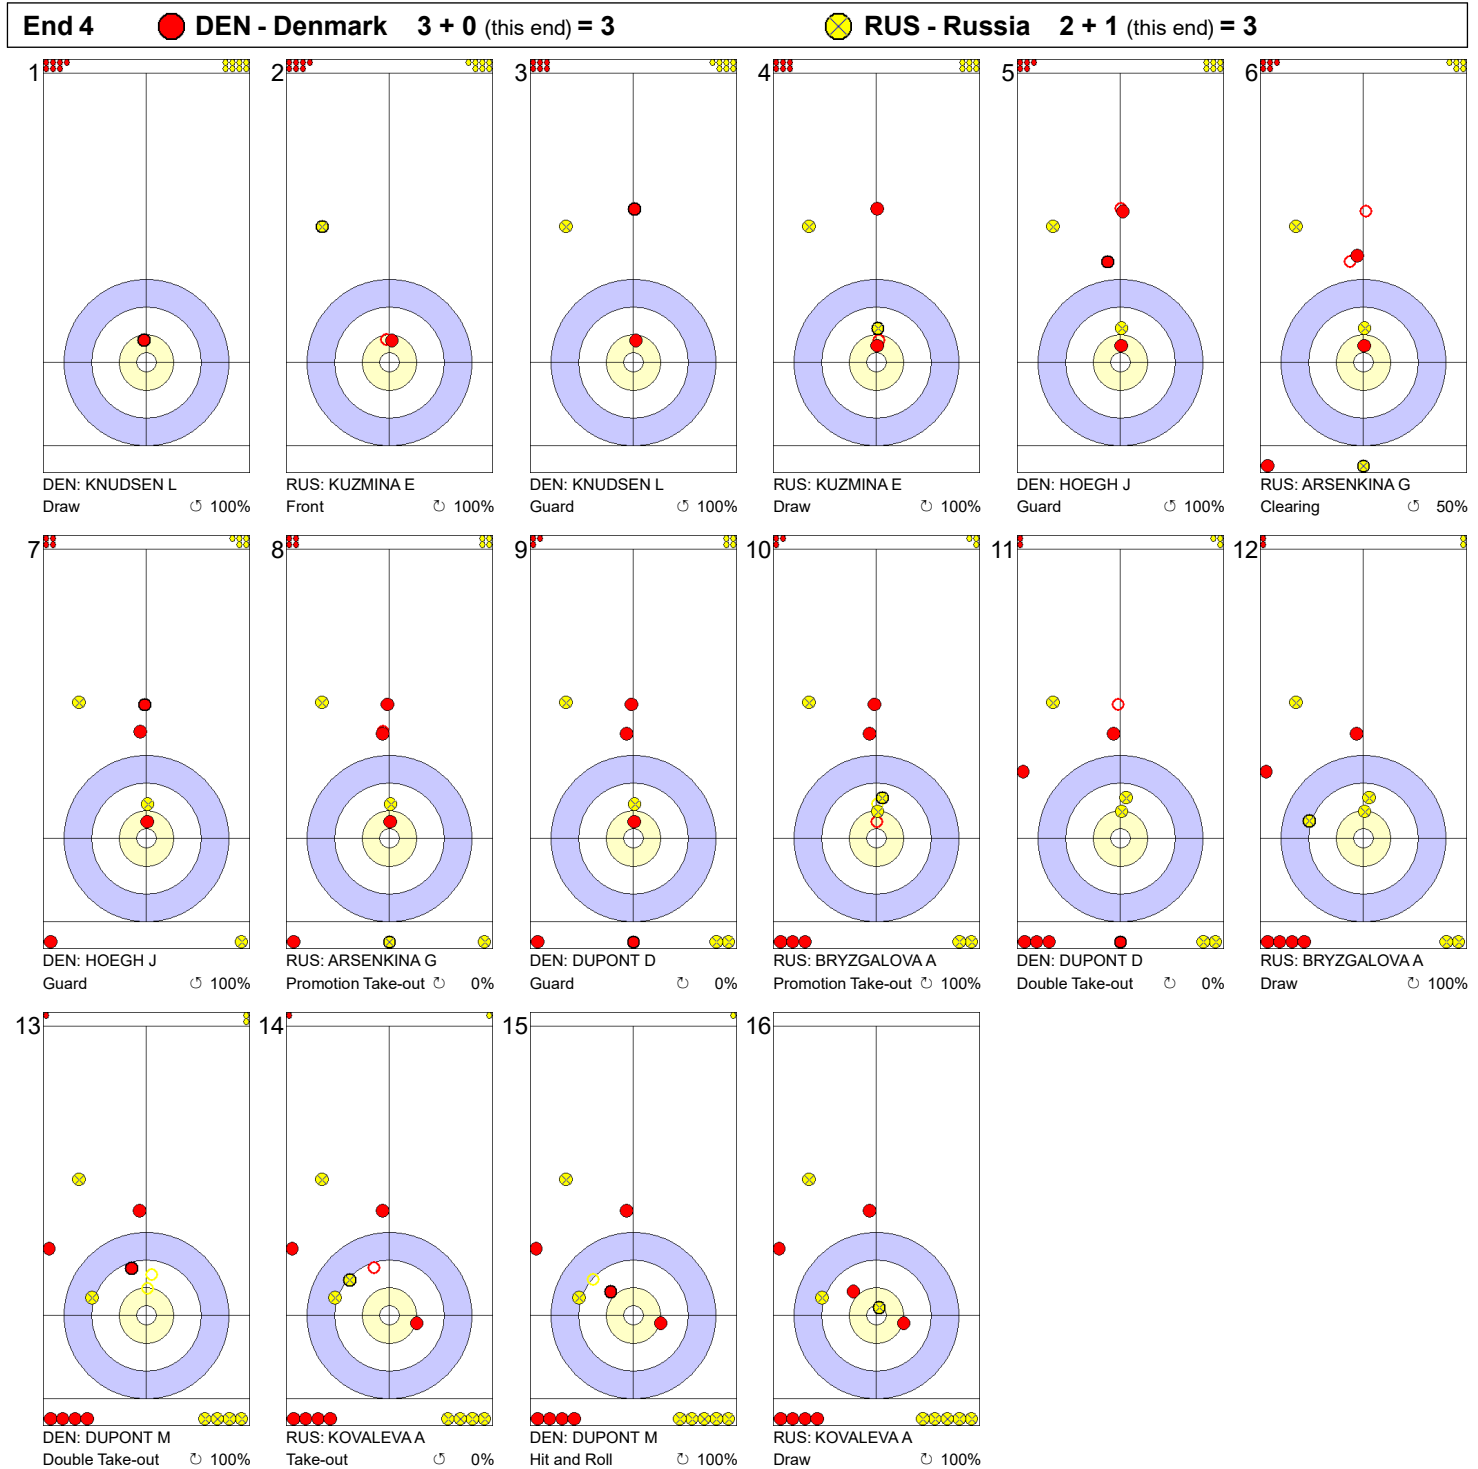

**Legend:**  
⌚ Clockwise                                  ⌚ Counter-clockwise                                  - Not considered

Game - Shot by Shot

**Legend:**  
 Clockwise      Counter-clockwise      - Not considered

**Game - Shot by Shot**

**Legend:**  
 ⌚ Clockwise      ⌚ Counter-clockwise      - Not considered

Game - Shot by Shot

**Legend:**  
 Clockwise      Counter-clockwise      - Not considered

**Game - Shot by Shot**

**Legend:**  
 ↻ Clockwise      ↺ Counter-clockwise      - Not considered

Game - Shot by Shot

**Legend:**  
 ↻ Clockwise      ↺ Counter-clockwise      - Not considered

Game - Shot by Shot

**Legend:**  
 ⌚ Clockwise      ⌚ Counter-clockwise      - Not considered

Game - Shot by Shot

**Legend:**  
 ⌚ Clockwise      ⌚ Counter-clockwise      - Not considered

Game - Shot by Shot

**Legend:**  
 ↻ Clockwise      ↺ Counter-clockwise      - Not considered

Game - Shot by Shot