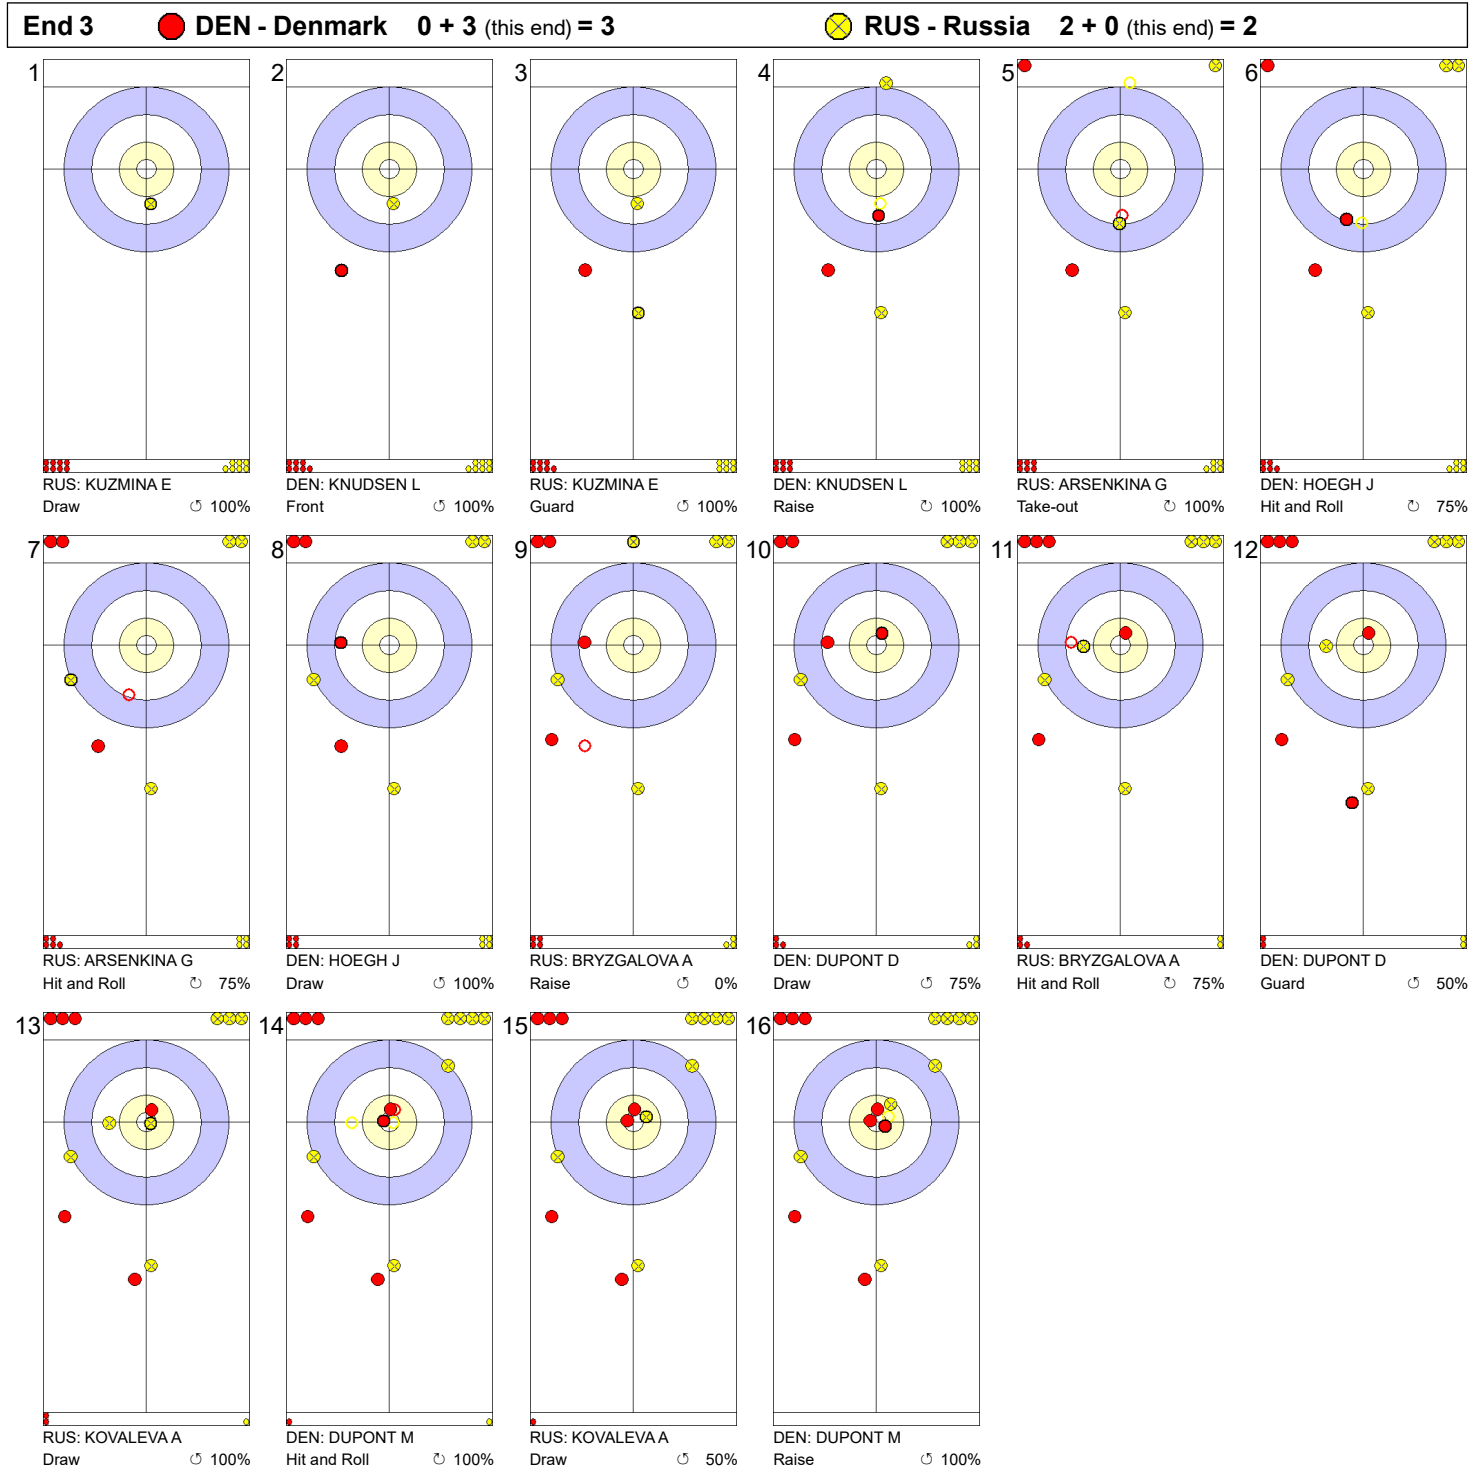

Game - Shot by Shot

<b>End 1</b>	<span style="color:red">●</span> <b>DEN - Denmark</b> <b>0 + 0</b> (this end) = <b>0</b>	<span style="color:yellow">⊗</span> <b>RUS - Russia</b> <b>0 + 0</b> (this end) = <b>0</b>
1	 DEN: KNUDSEN L Draw <span style="float:right">⌚ 100%</span>	 RUS: KUZMINA E Take-out <span style="float:right">⌚ 100%</span>
2	 DEN: KNUDSEN L Take-out <span style="float:right">⌚ 100%</span>	 RUS: KUZMINA E Take-out <span style="float:right">⌚ 100%</span>
3	 DEN: HOEGH J Take-out <span style="float:right">⌚ 100%</span>	 RUS: ARSENKINA G Take-out <span style="float:right">⌚ 100%</span>
4	 DEN: HOEGH J Take-out <span style="float:right">⌚ 50%</span>	 RUS: ARSENKINA G Draw <span style="float:right">⌚ 100%</span>
5	 DEN: DUPONT D Take-out <span style="float:right">⌚ 50%</span>	 RUS: BRYZGALOVA A Draw <span style="float:right">⌚ 75%</span>
6	 DEN: DUPONT D Take-out <span style="float:right">⌚ 50%</span>	 RUS: BRYZGALOVA A Draw <span style="float:right">⌚ 100%</span>
7	 DEN: DUPONT M Take-out <span style="float:right">⌚ 100%</span>	 RUS: KOVALEVA A Take-out <span style="float:right">⌚ 100%</span>
8	 DEN: DUPONT M Take-out <span style="float:right">⌚ 100%</span>	 RUS: KOVALEVA A Clearing <span style="float:right">⌚ 100%</span>

**Legend:**  
⌚ Clockwise                                  ⌚ Counter-clockwise                                  - Not considered

Game - Shot by Shot

**Legend:**  
 Clockwise      Counter-clockwise      - Not considered

**Game - Shot by Shot**

**Legend:**  
 ⌚ Clockwise      ⌚ Counter-clockwise      - Not considered

Game - Shot by Shot

**Legend:**  
 Clockwise      Counter-clockwise      - Not considered

**Game - Shot by Shot**

**Legend:**  
 ↻ Clockwise      ↺ Counter-clockwise      - Not considered

Game - Shot by Shot

**Legend:**  
 ↻ Clockwise      ↺ Counter-clockwise      - Not considered

Game - Shot by Shot

**Legend:**  
 ⌚ Clockwise      ⌚ Counter-clockwise      - Not considered