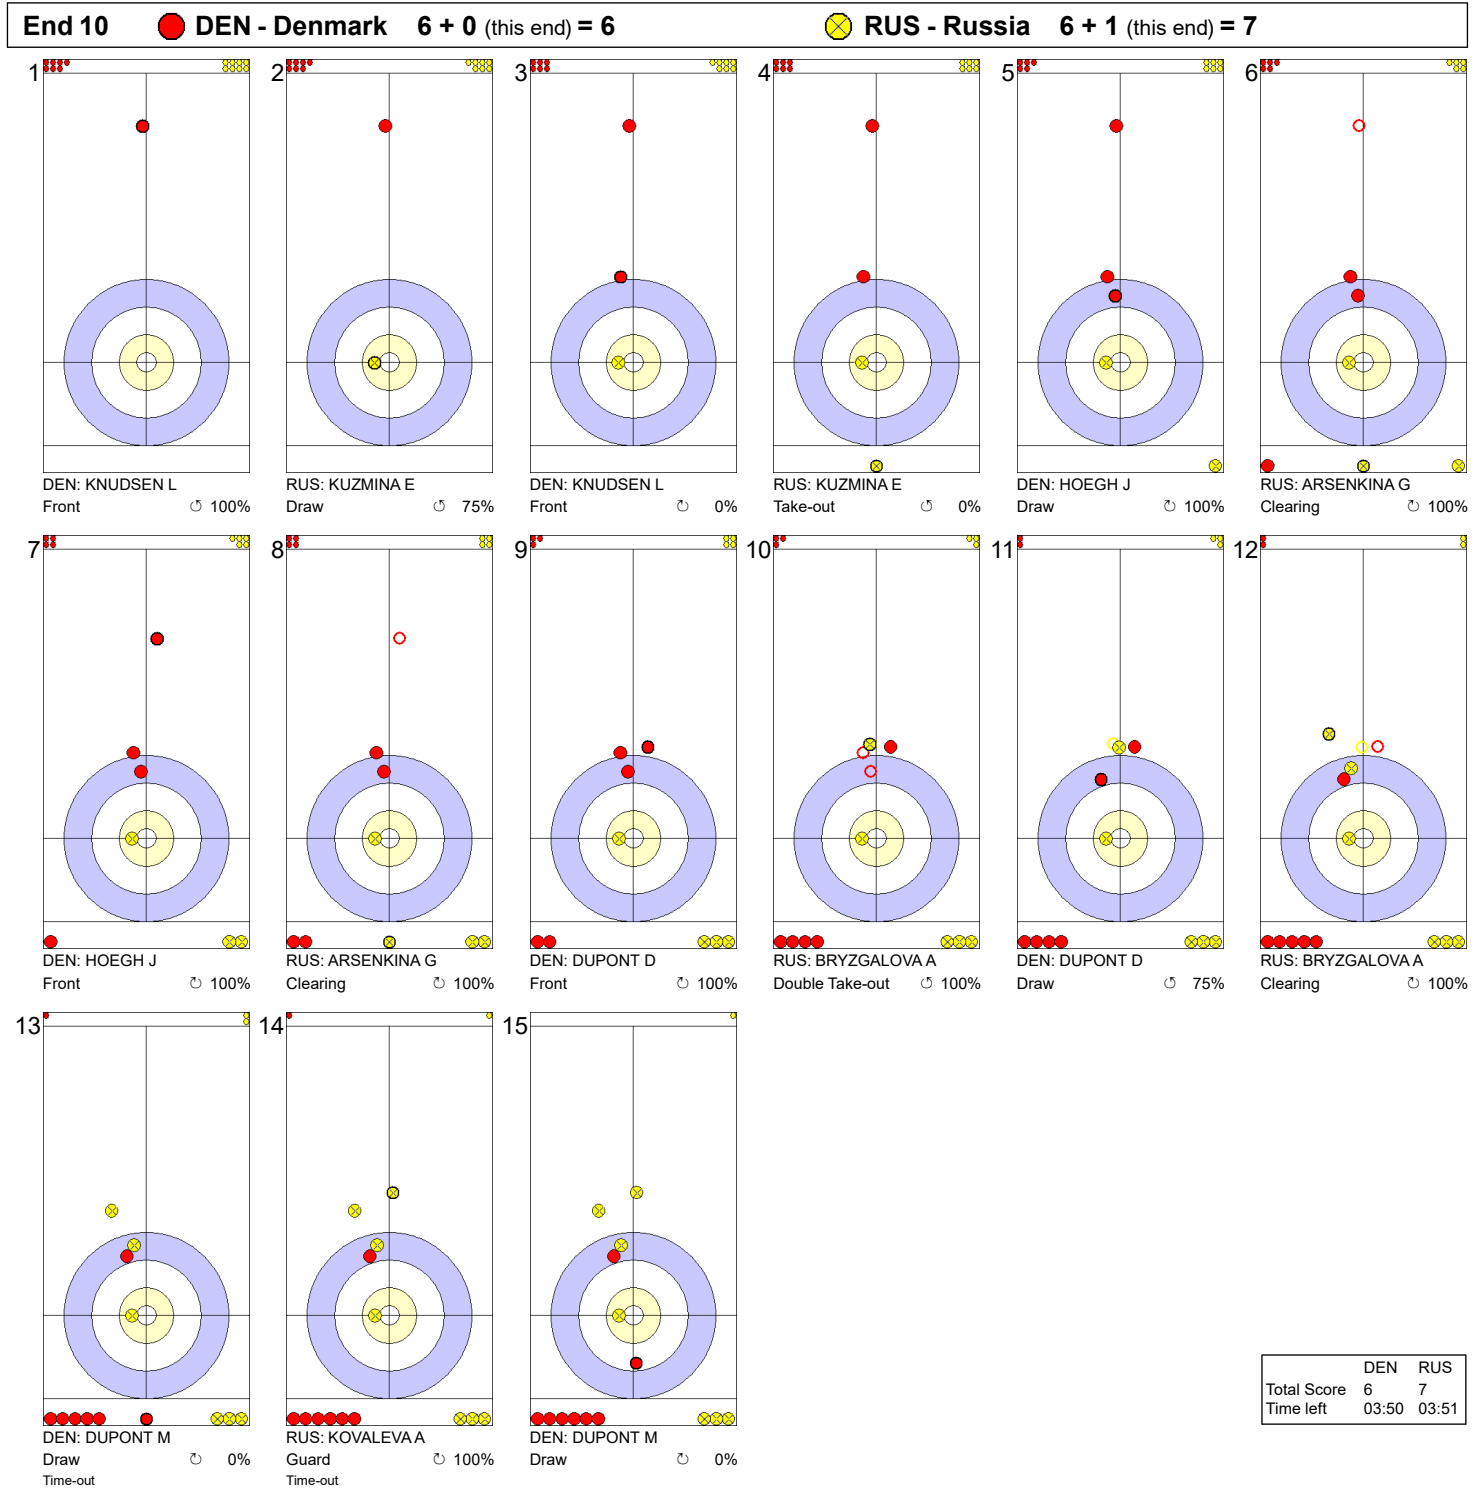

**Game - Shot by Shot**

**Legend:**  
 ⌚ Clockwise      ⌚ Counter-clockwise      - Not considered

Game - Shot by Shot

**Legend:**  
 Clockwise      Counter-clockwise      - Not considered

**Game - Shot by Shot**

**Legend:**  
 ↻ Clockwise      ↺ Counter-clockwise      - Not considered

Game - Shot by Shot

**Legend:**  
 ↻ Clockwise      ↺ Counter-clockwise      - Not considered

Game - Shot by Shot

**Legend:**  
 ⌚ Clockwise      ⌚ Counter-clockwise      - Not considered

Game - Shot by Shot

**Legend:**  
 ⌚ Clockwise      ⌚ Counter-clockwise      - Not considered

Game - Shot by Shot

**Legend:**  
 ↻ Clockwise      ↺ Counter-clockwise      - Not considered

Game - Shot by Shot

Legend:

⌚ Clockwise      ⌚ Counter-clockwise      - Not considered