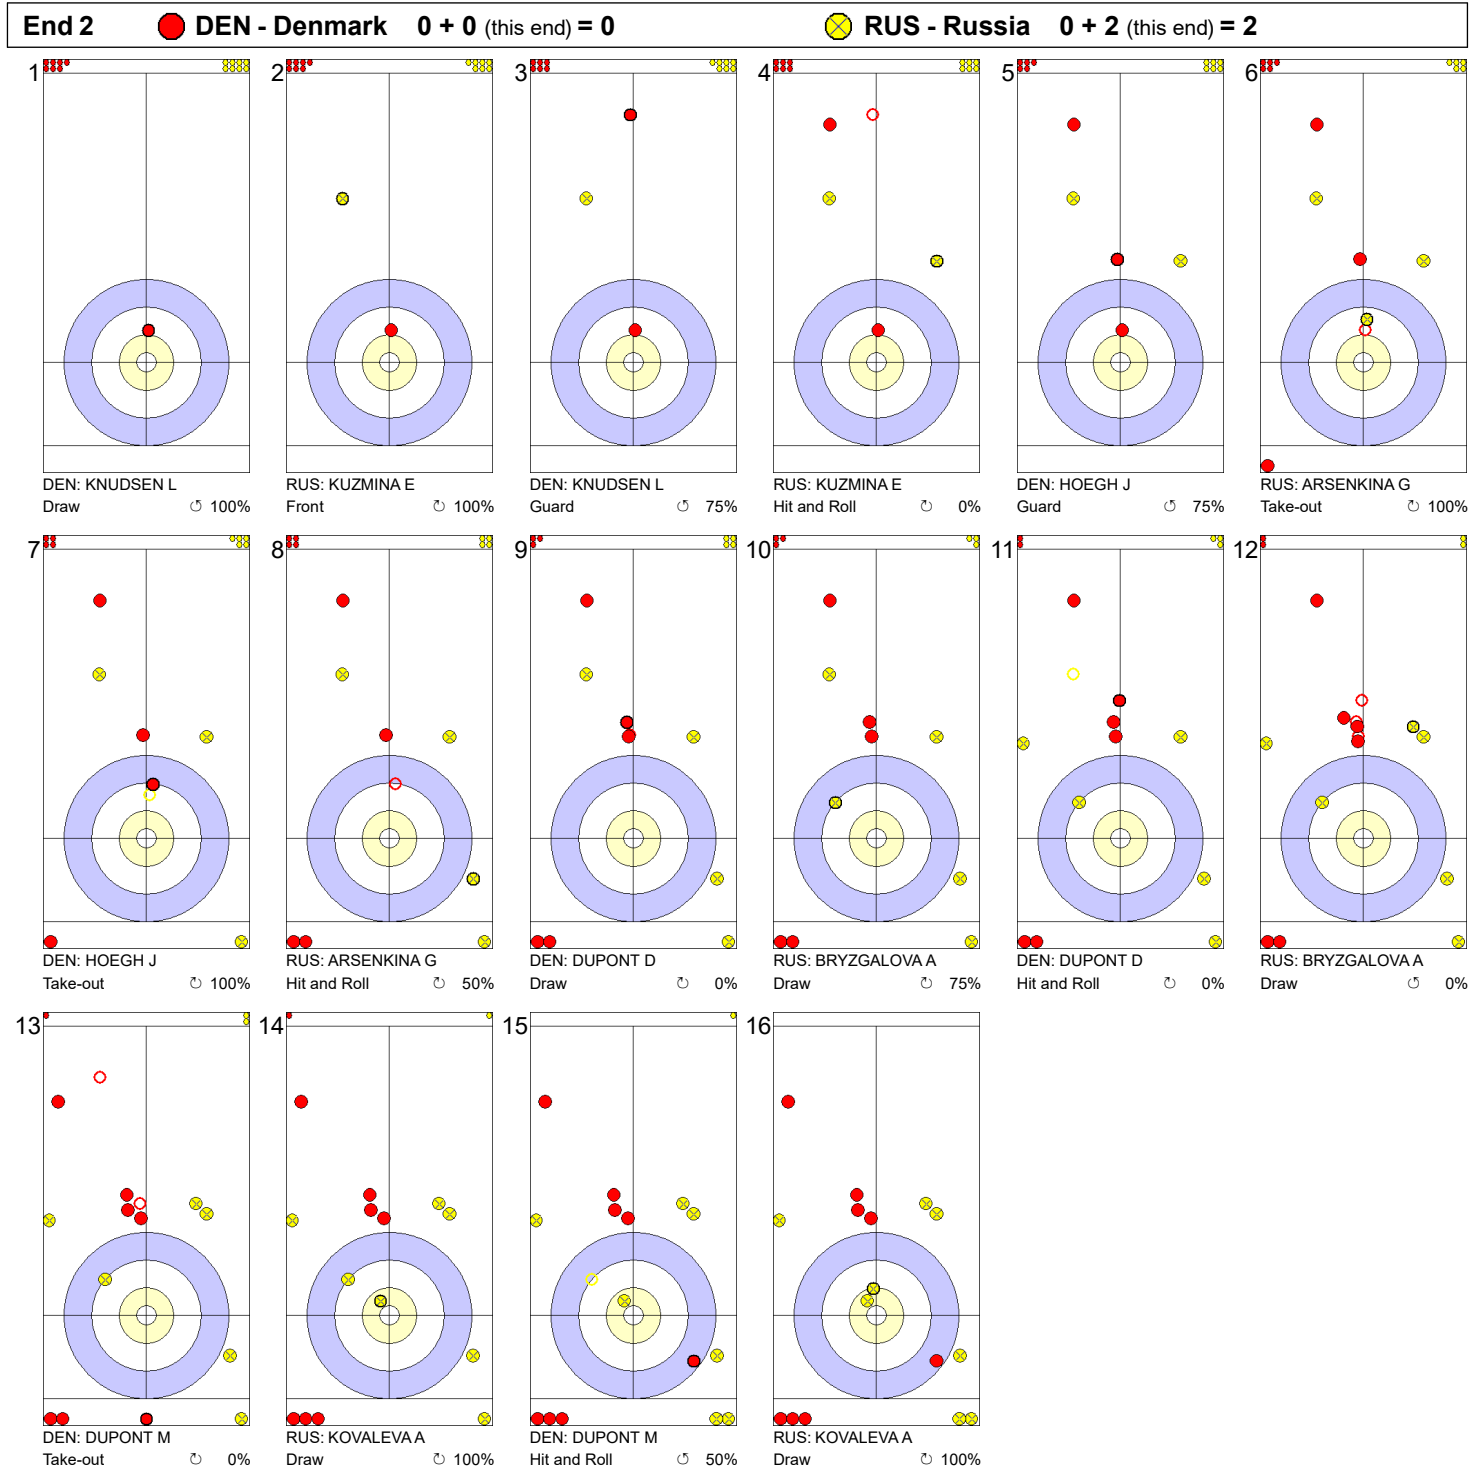

Game - Shot by Shot

<b>End 1</b>	<span style="color:red">●</span> <b>DEN - Denmark</b> <b>0 + 0</b> (this end) = <b>0</b>	<span style="color:yellow">⊗</span> <b>RUS - Russia</b> <b>0 + 0</b> (this end) = <b>0</b>
1	 DEN: KNUDSEN L Draw <span style="float:right">⌚ 100%</span>	 RUS: KUZMINA E Take-out <span style="float:right">⌚ 100%</span>
2	 DEN: KNUDSEN L Take-out <span style="float:right">⌚ 100%</span>	 RUS: KUZMINA E Take-out <span style="float:right">⌚ 100%</span>
3	 DEN: HOEGH J Take-out <span style="float:right">⌚ 100%</span>	 RUS: ARSENKINA G Take-out <span style="float:right">⌚ 100%</span>
4	 DEN: HOEGH J Take-out <span style="float:right">⌚ 50%</span>	 RUS: ARSENKINA G Draw <span style="float:right">⌚ 100%</span>
5	 DEN: DUPONT D Take-out <span style="float:right">⌚ 50%</span>	 RUS: BRYZGALOVA A Draw <span style="float:right">⌚ 75%</span>
6	 DEN: DUPONT D Take-out <span style="float:right">⌚ 50%</span>	 RUS: BRYZGALOVA A Draw <span style="float:right">⌚ 100%</span>
7	 DEN: DUPONT M Take-out <span style="float:right">⌚ 100%</span>	 RUS: KOVALEVA A Take-out <span style="float:right">⌚ 100%</span>
8	 DEN: DUPONT M Take-out <span style="float:right">⌚ 100%</span>	 RUS: KOVALEVA A Clearing <span style="float:right">⌚ 100%</span>

**Legend:**  
⌚ Clockwise                                  ⌚ Counter-clockwise                                  - Not considered

Game - Shot by Shot

**Legend:**  
 Clockwise      Counter-clockwise      - Not considered

**Game - Shot by Shot**

**Legend:**  
 ⌚ Clockwise      ⌚ Counter-clockwise      - Not considered

Game - Shot by Shot

**Legend:**  
 Clockwise      Counter-clockwise      - Not considered

**Game - Shot by Shot**

**Legend:**  
 ↻ Clockwise      ↺ Counter-clockwise      - Not considered

Game - Shot by Shot

**Legend:**  
 ↻ Clockwise      ↺ Counter-clockwise      - Not considered

Game - Shot by Shot

**Legend:**  
 ⌚ Clockwise      ⌚ Counter-clockwise      - Not considered