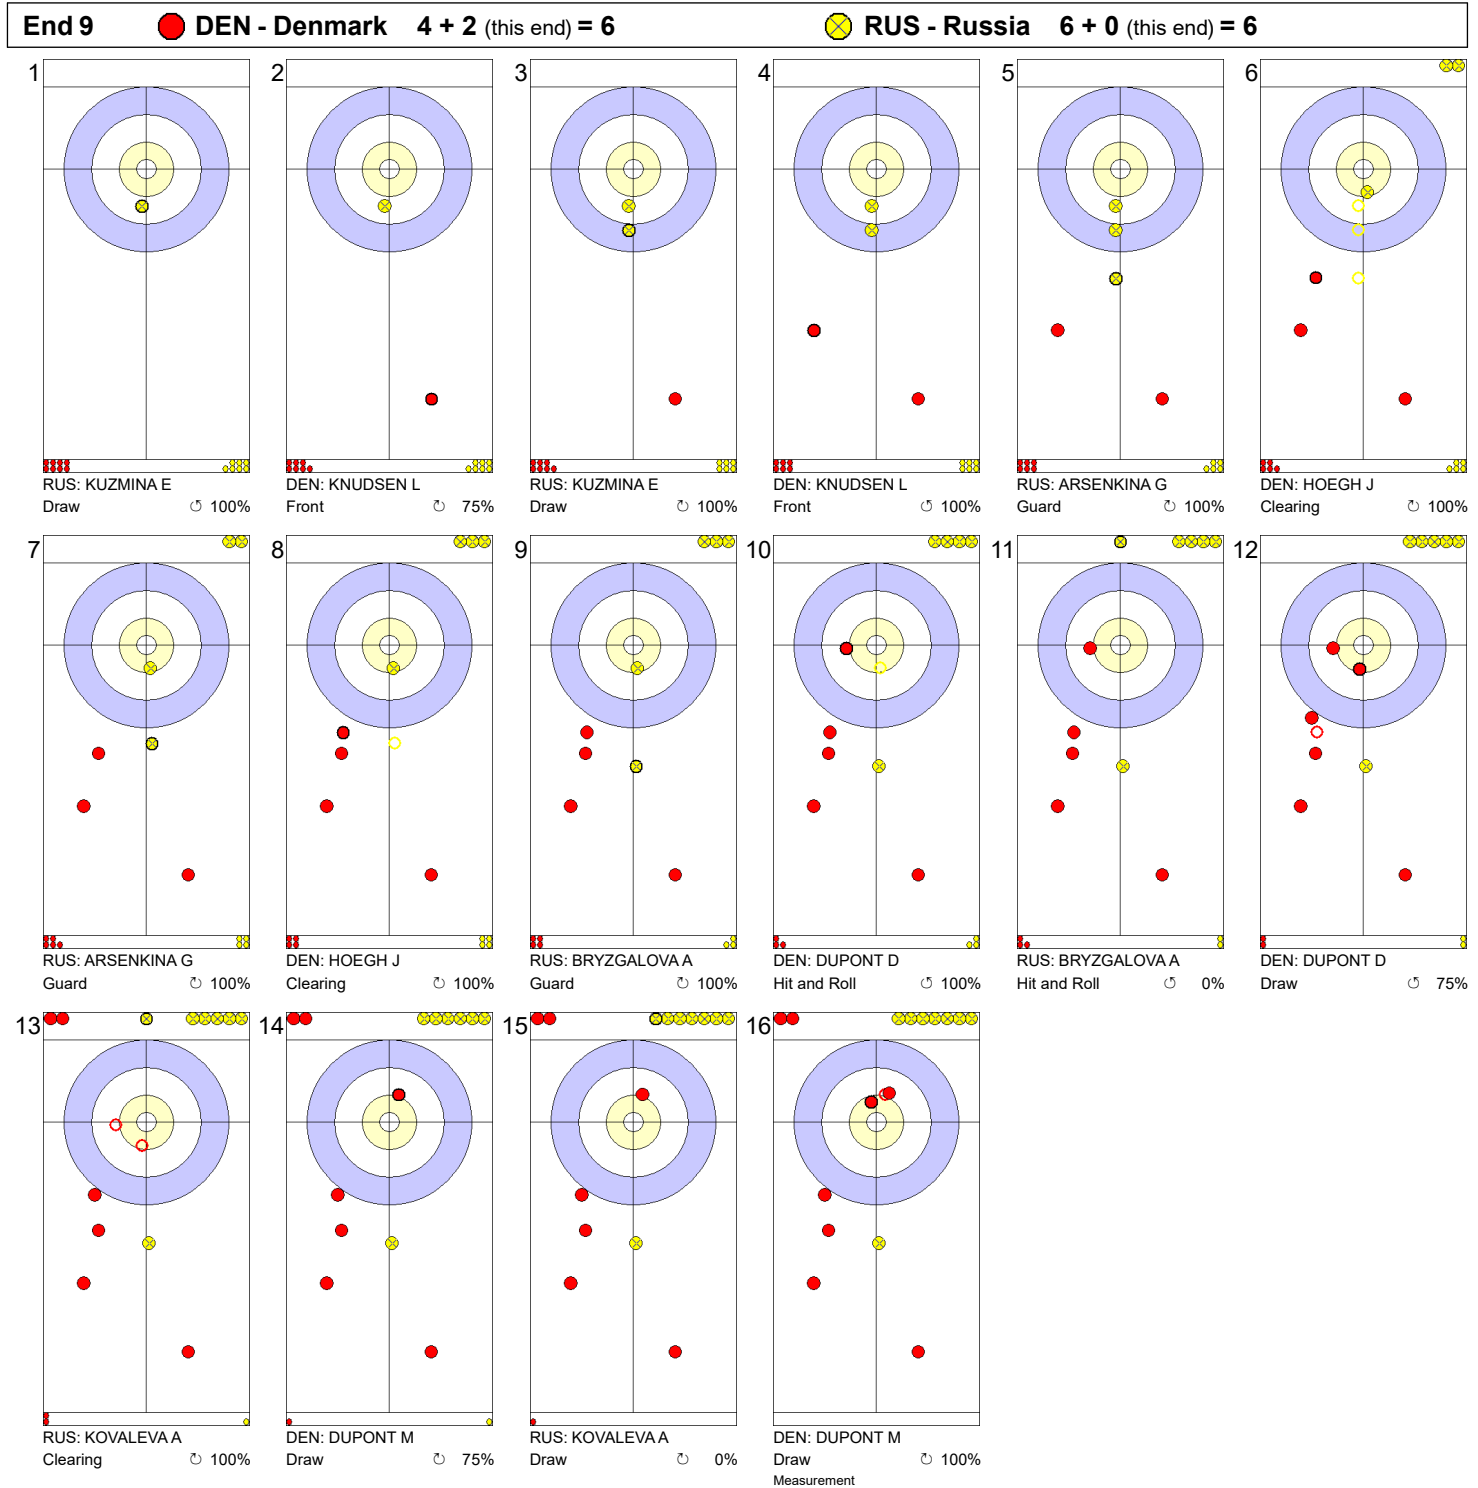

**Game - Shot by Shot**

**Legend:**  
 ⌚ Clockwise      ⌚ Counter-clockwise      - Not considered

Game - Shot by Shot

**Legend:**  
 Clockwise      Counter-clockwise      - Not considered

**Game - Shot by Shot**

**Legend:**  
 ↻ Clockwise      ↺ Counter-clockwise      - Not considered

Game - Shot by Shot

**Legend:**  
 ↻ Clockwise      ↺ Counter-clockwise      - Not considered

Game - Shot by Shot

**Legend:**  
 ⌚ Clockwise      ⌚ Counter-clockwise      - Not considered

Game - Shot by Shot

**Legend:**  
 ⌚ Clockwise      ⌚ Counter-clockwise      - Not considered

Game - Shot by Shot

**Legend:**  
 ↻ Clockwise      ↺ Counter-clockwise      - Not considered

Game - Shot by Shot

Legend:

⌚ Clockwise      ⌚ Counter-clockwise      - Not considered