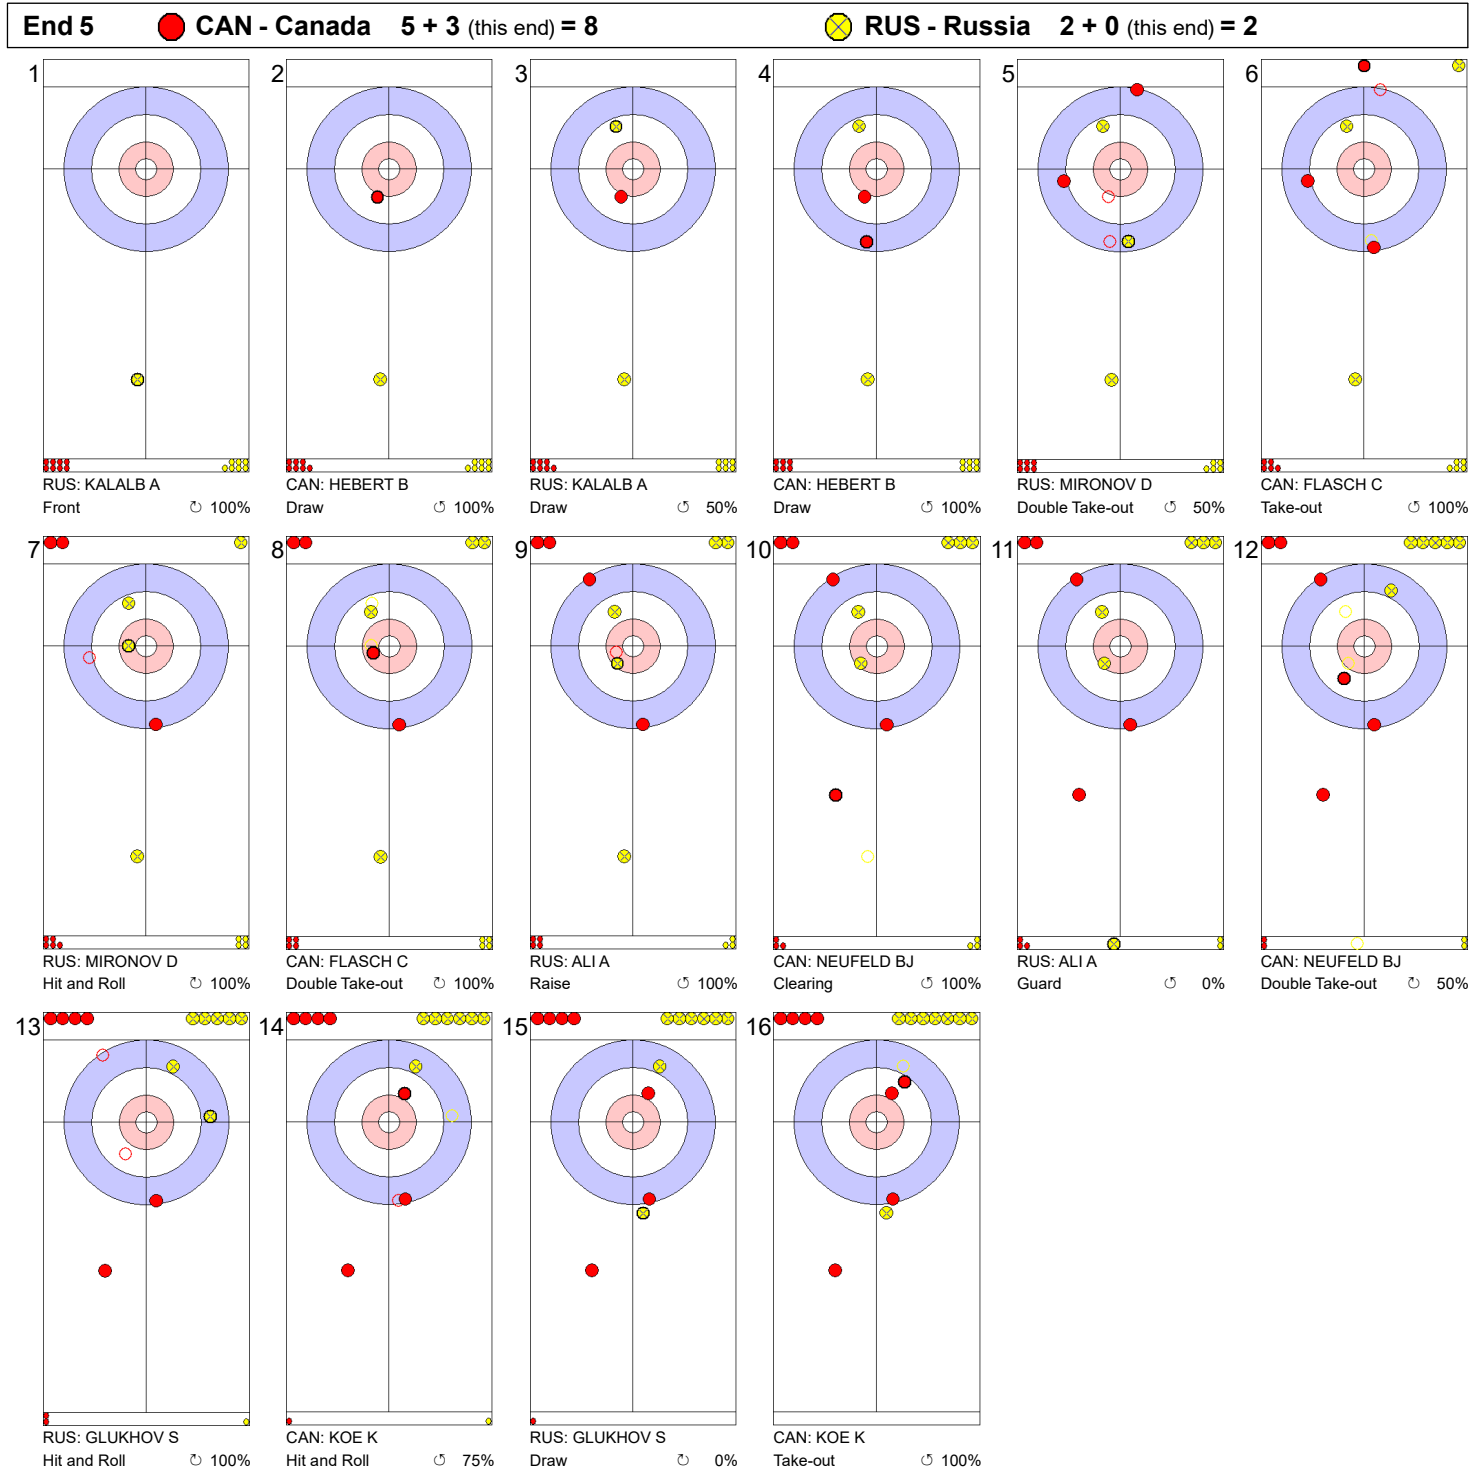

Game - Shot by Shot

Legend:

↻ Clockwise ↺ Counter-clockwise - Not considered

Game - Shot by Shot

Legend:
 ⌚ Clockwise ⌚ Counter-clockwise - Not considered

Game - Shot by Shot

Legend:
 ↻ Clockwise ↺ Counter-clockwise - Not considered

Game - Shot by Shot

Legend:
 ↻ Clockwise ↺ Counter-clockwise - Not considered

Game - Shot by Shot

Legend:
 ↻ Clockwise ↺ Counter-clockwise - Not considered

Game - Shot by Shot

Legend:
 ⤵ Clockwise ⤴ Counter-clockwise - Not considered

Game - Shot by Shot

Legend:

⌚ Clockwise ⌚ Counter-clockwise - Not considered