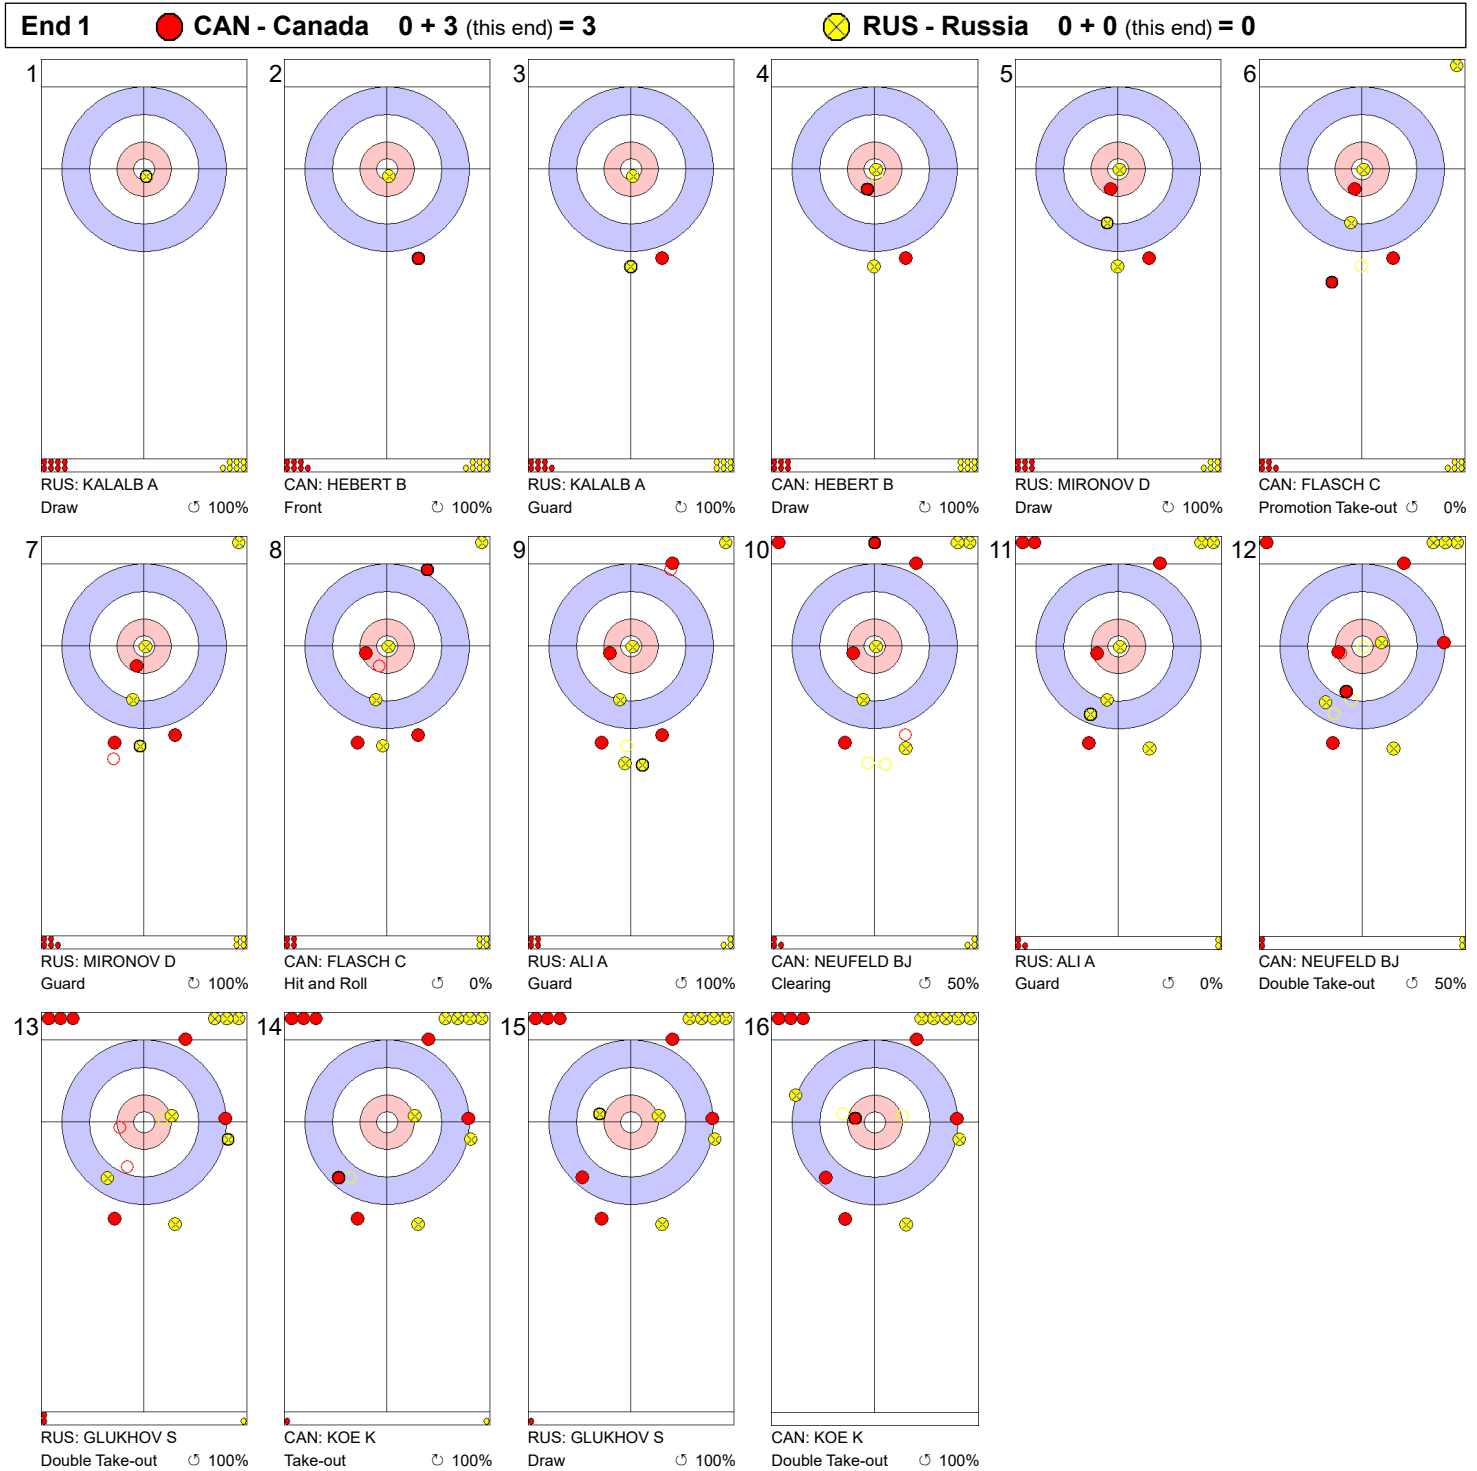

Game - Shot by Shot

Legend:

↻ Clockwise ↺ Counter-clockwise - Not considered

Game - Shot by Shot

Legend:
 ⌚ Clockwise ⌚ Counter-clockwise - Not considered

Game - Shot by Shot

Legend:
 ↻ Clockwise ↺ Counter-clockwise - Not considered

Game - Shot by Shot

Legend:
 ↻ Clockwise ↺ Counter-clockwise - Not considered

Game - Shot by Shot

Legend:
 ↻ Clockwise ↺ Counter-clockwise - Not considered

Game - Shot by Shot

Legend:
 ⤵ Clockwise ⤴ Counter-clockwise - Not considered

Game - Shot by Shot

Legend:

⌚ Clockwise ⌚ Counter-clockwise - Not considered