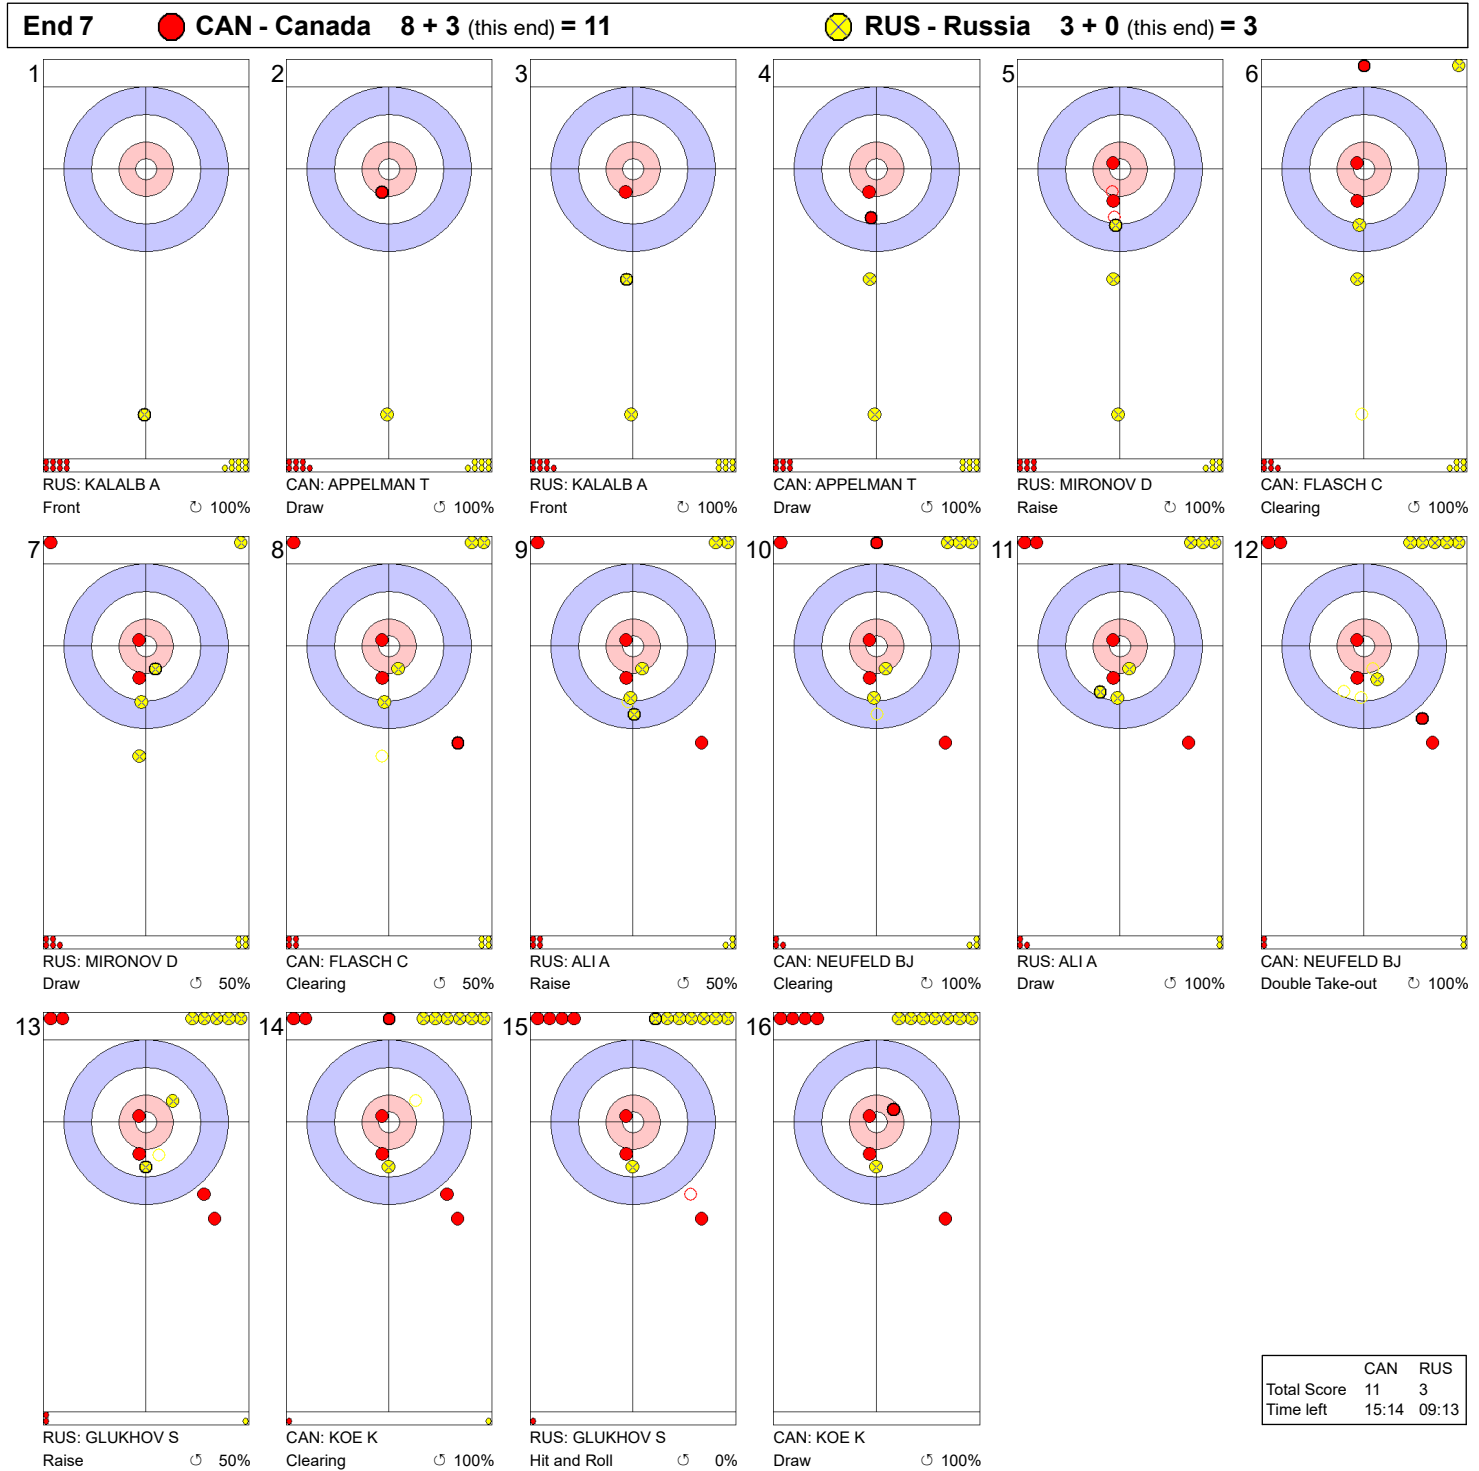

Game - Shot by Shot

Legend:

↻ Clockwise ↺ Counter-clockwise - Not considered

Game - Shot by Shot

Legend:
 ⌚ Clockwise ⌚ Counter-clockwise - Not considered

Game - Shot by Shot

Legend:
 ↻ Clockwise ↺ Counter-clockwise - Not considered

Game - Shot by Shot

Legend:
 ↻ Clockwise ↺ Counter-clockwise - Not considered

Game - Shot by Shot

Legend:
 ↻ Clockwise ↺ Counter-clockwise - Not considered

Game - Shot by Shot

Legend:
 ⤵ Clockwise ⤴ Counter-clockwise - Not considered

Game - Shot by Shot

Legend:

⌚ Clockwise ⌚ Counter-clockwise - Not considered