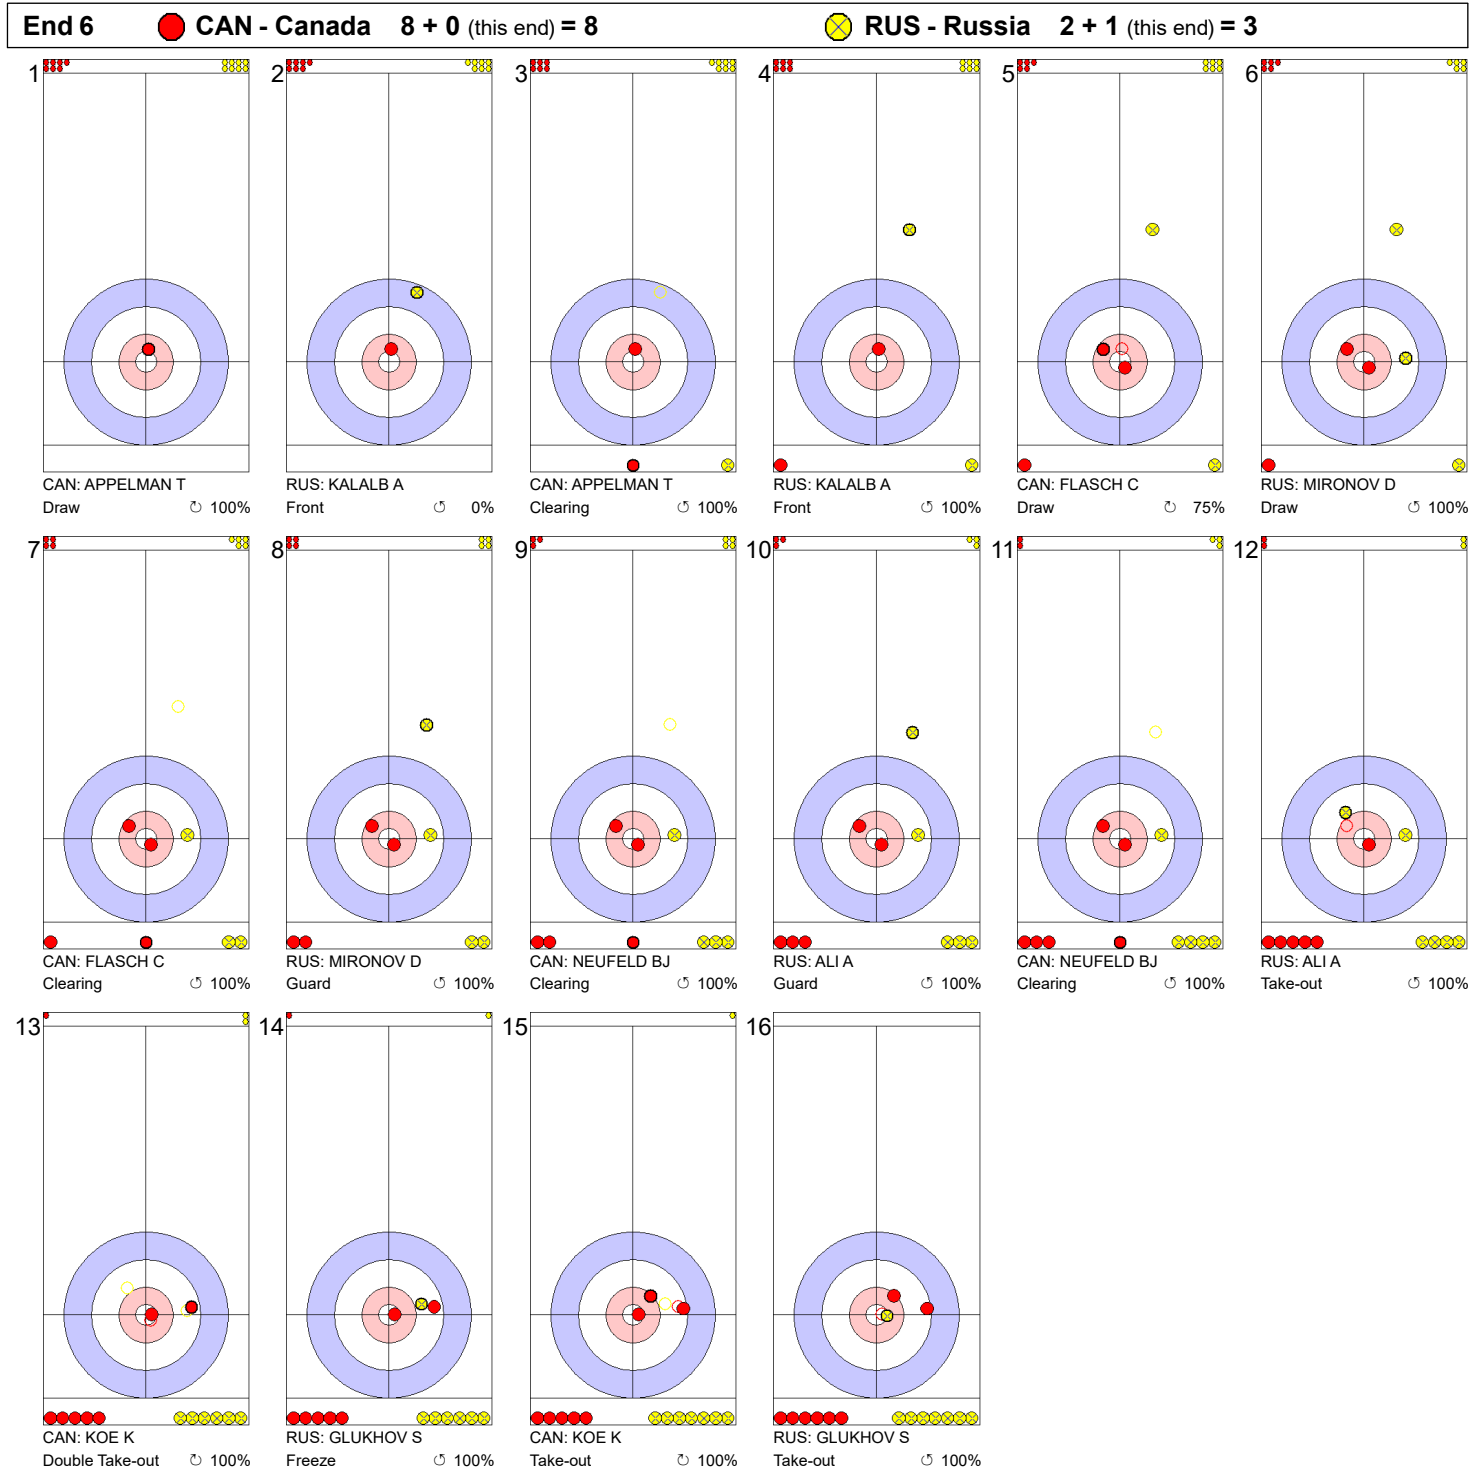

Game - Shot by Shot

Legend:

↻ Clockwise ↺ Counter-clockwise - Not considered

Game - Shot by Shot

Legend:
 ⌚ Clockwise ⌚ Counter-clockwise - Not considered

Game - Shot by Shot

Legend:
 ↻ Clockwise ↺ Counter-clockwise - Not considered

Game - Shot by Shot

Legend:
 ↻ Clockwise ↺ Counter-clockwise - Not considered

Game - Shot by Shot

Legend:
 ↻ Clockwise ↺ Counter-clockwise - Not considered

Game - Shot by Shot

Legend:
 ⤵ Clockwise ⤴ Counter-clockwise - Not considered

Game - Shot by Shot

Legend:

⌚ Clockwise ⌚ Counter-clockwise - Not considered