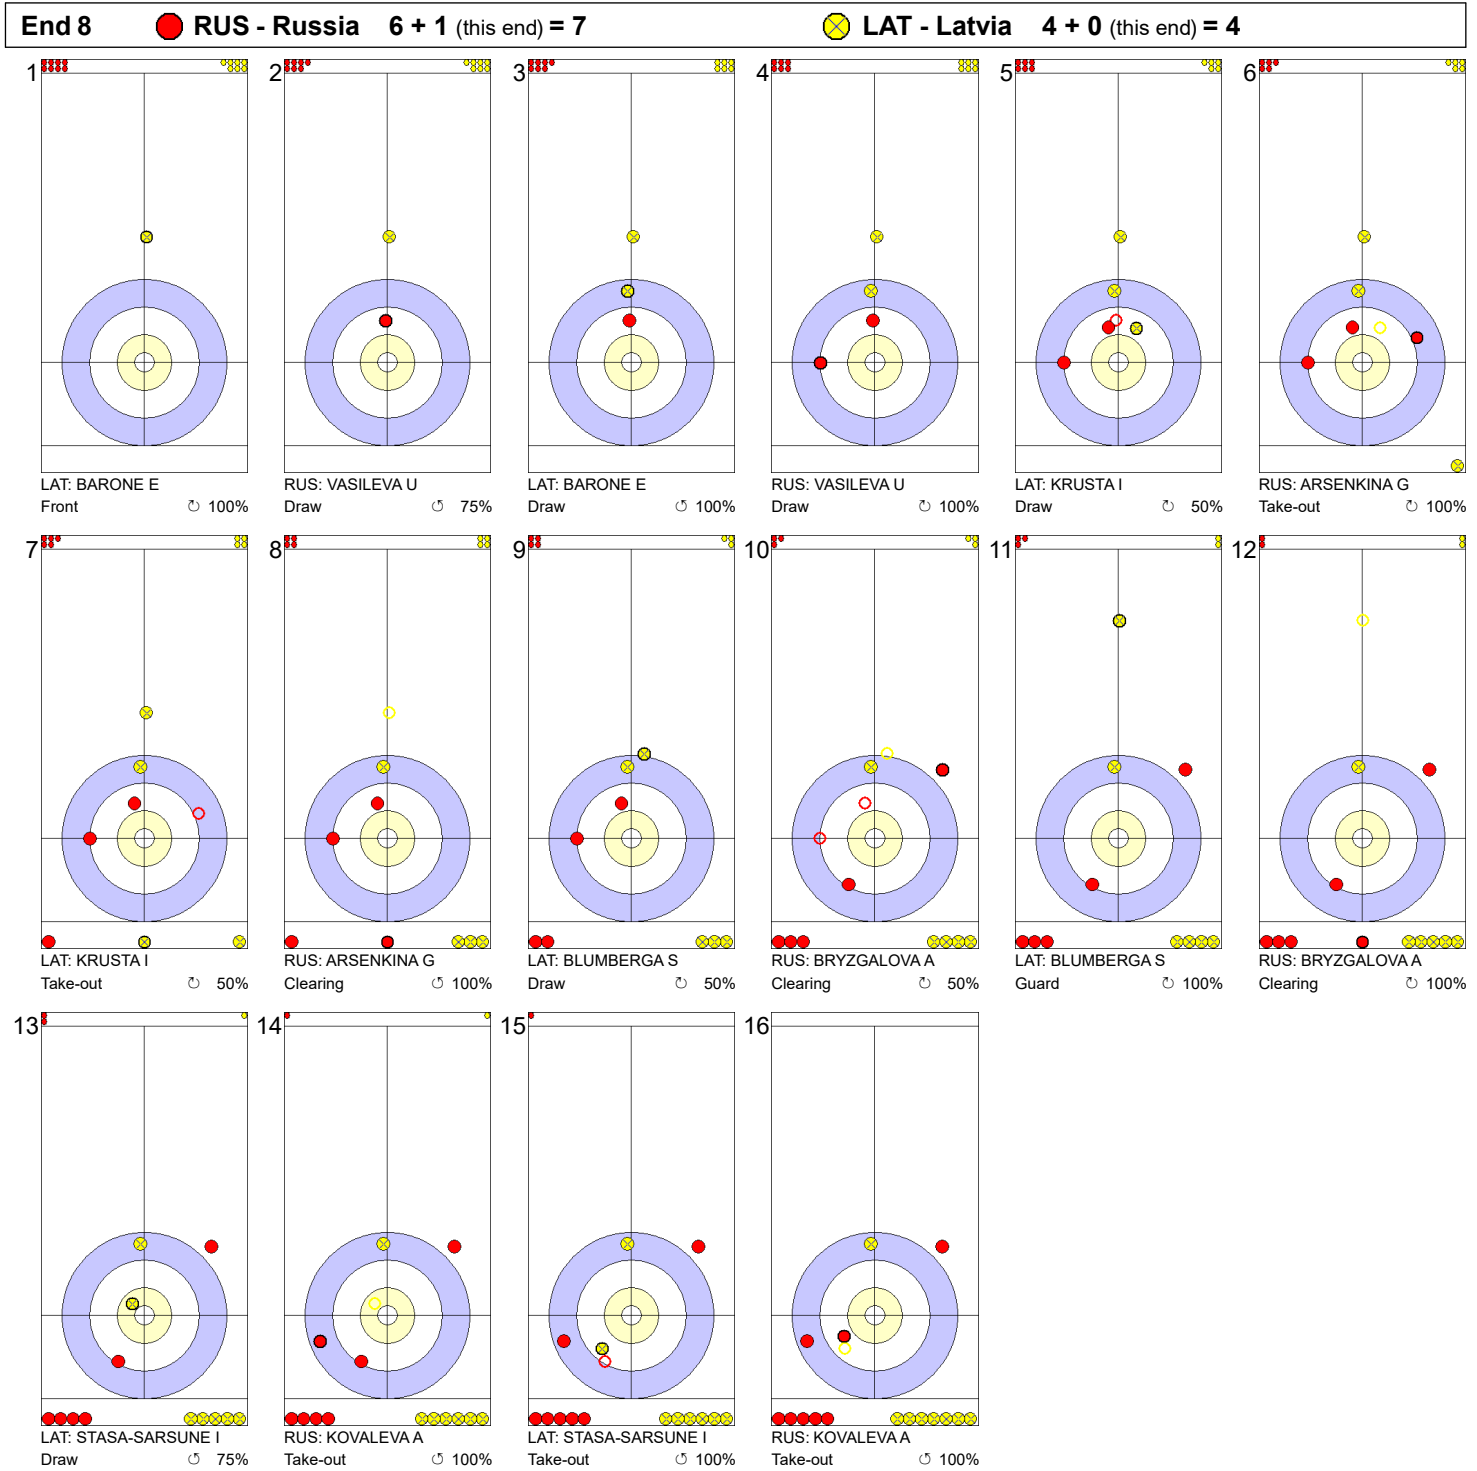

Game - Shot by Shot

Legend:
 Clockwise Counter-clockwise - Not considered

Game - Shot by Shot

Legend:
 ↻ Clockwise ↺ Counter-clockwise - Not considered

Game - Shot by Shot

End 3 ● **RUS - Russia 1 + 0** (this end) = 1 ● **LAT - Latvia 1 + 1** (this end) = 2

Legend:
 ↻ Clockwise ↺ Counter-clockwise - Not considered

Game - Shot by Shot

Legend:
 ⌚ Clockwise ⌚ Counter-clockwise - Not considered

Game - Shot by Shot

Legend:
 ⌚ Clockwise ⌚ Counter-clockwise - Not considered

Game - Shot by Shot

Legend:
 Clockwise Counter-clockwise - Not considered

Game - Shot by Shot

Legend:
 ↻ Clockwise ↺ Counter-clockwise - Not considered

Game - Shot by Shot

Legend:
 ↻ Clockwise ↺ Counter-clockwise - Not considered

Game - Shot by Shot

Legend:

⌚ Clockwise ⌚ Counter-clockwise - Not considered