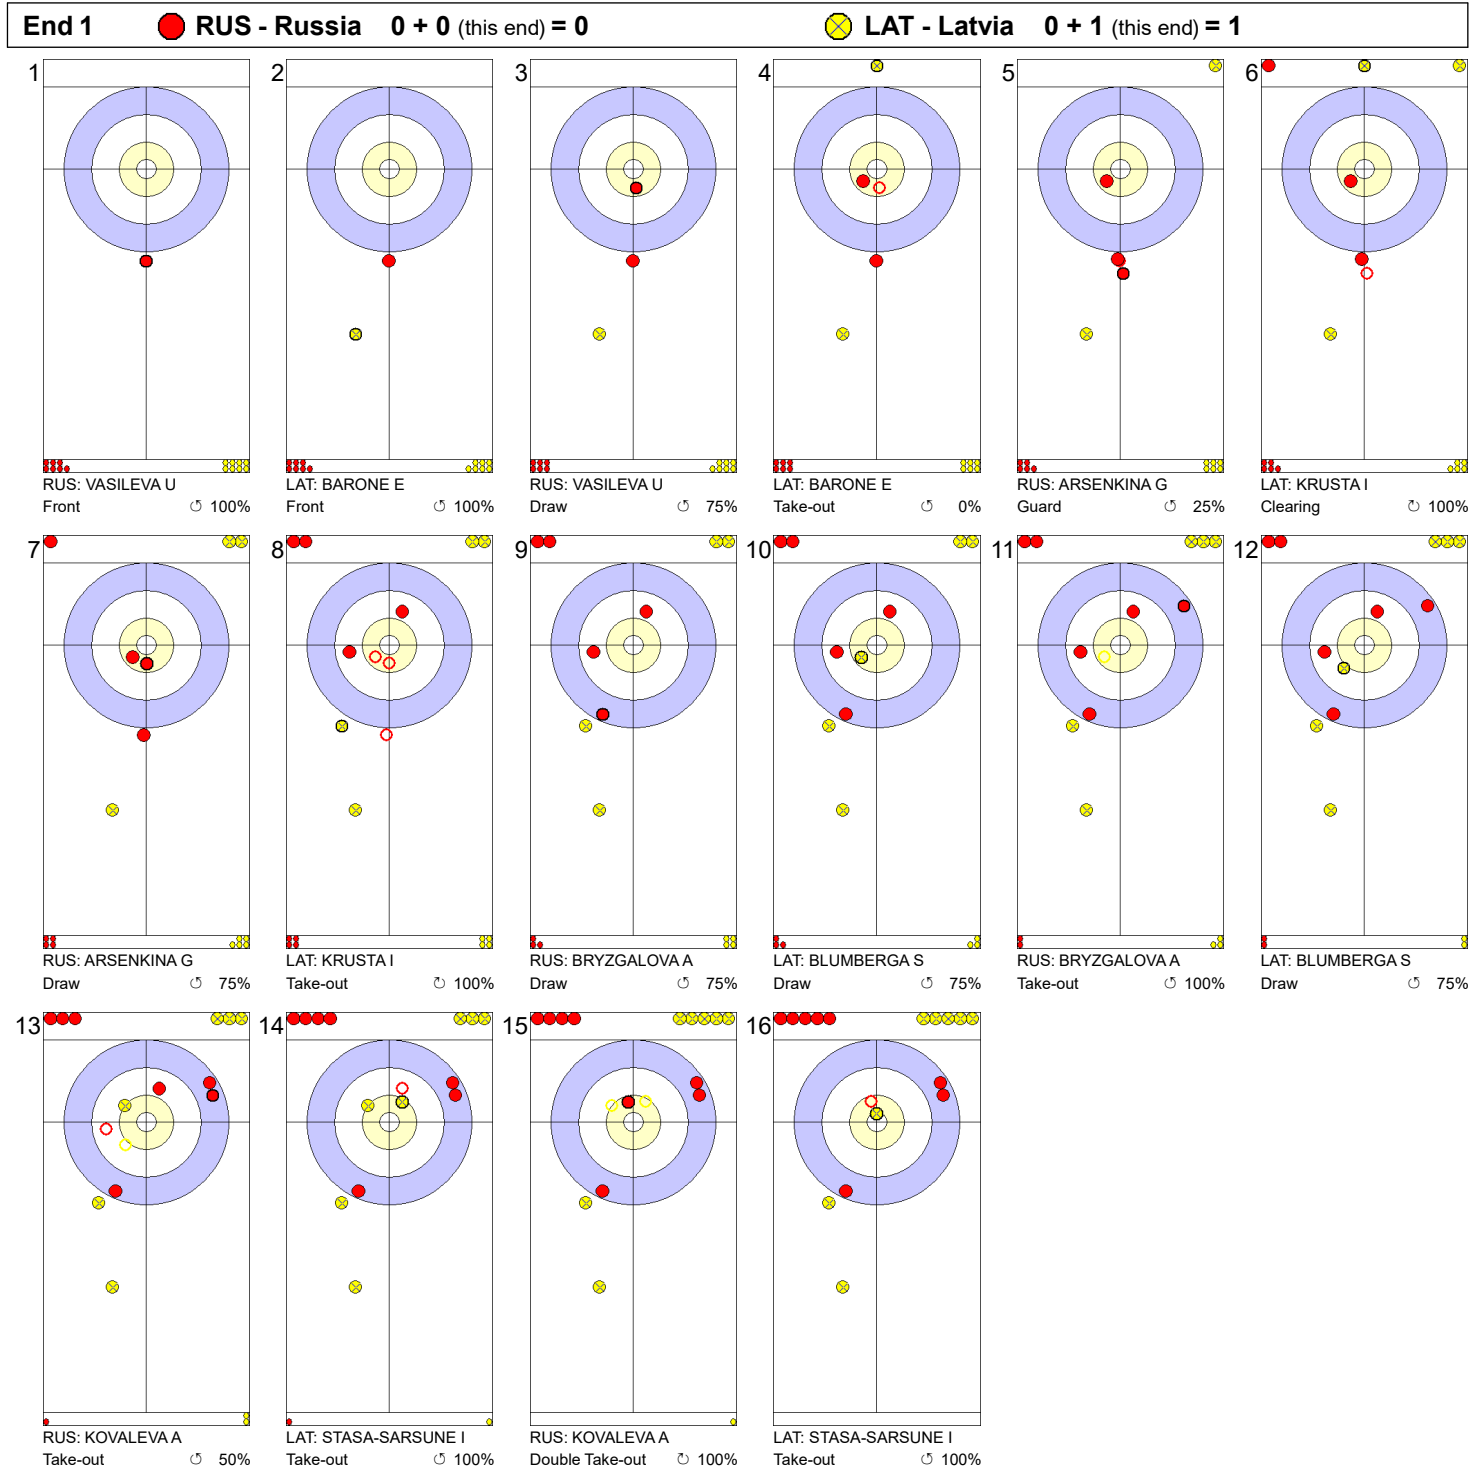

Game - Shot by Shot

Legend:
 Clockwise Counter-clockwise - Not considered

Game - Shot by Shot

Legend:
 ↻ Clockwise ↺ Counter-clockwise - Not considered

Game - Shot by Shot

End 3 ● **RUS - Russia 1 + 0** (this end) = 1 ● **LAT - Latvia 1 + 1** (this end) = 2

Legend:
 ↻ Clockwise ↺ Counter-clockwise - Not considered

Game - Shot by Shot

Legend:
 ⌚ Clockwise ⌚ Counter-clockwise - Not considered

Game - Shot by Shot

Legend:
 ⌚ Clockwise ⌚ Counter-clockwise - Not considered

Game - Shot by Shot

Legend:
 Clockwise Counter-clockwise - Not considered

Game - Shot by Shot

Legend:
 ↻ Clockwise ↺ Counter-clockwise - Not considered

Game - Shot by Shot

Legend:
 ↻ Clockwise ↺ Counter-clockwise - Not considered

Game - Shot by Shot

Legend:

⌚ Clockwise ⌚ Counter-clockwise - Not considered