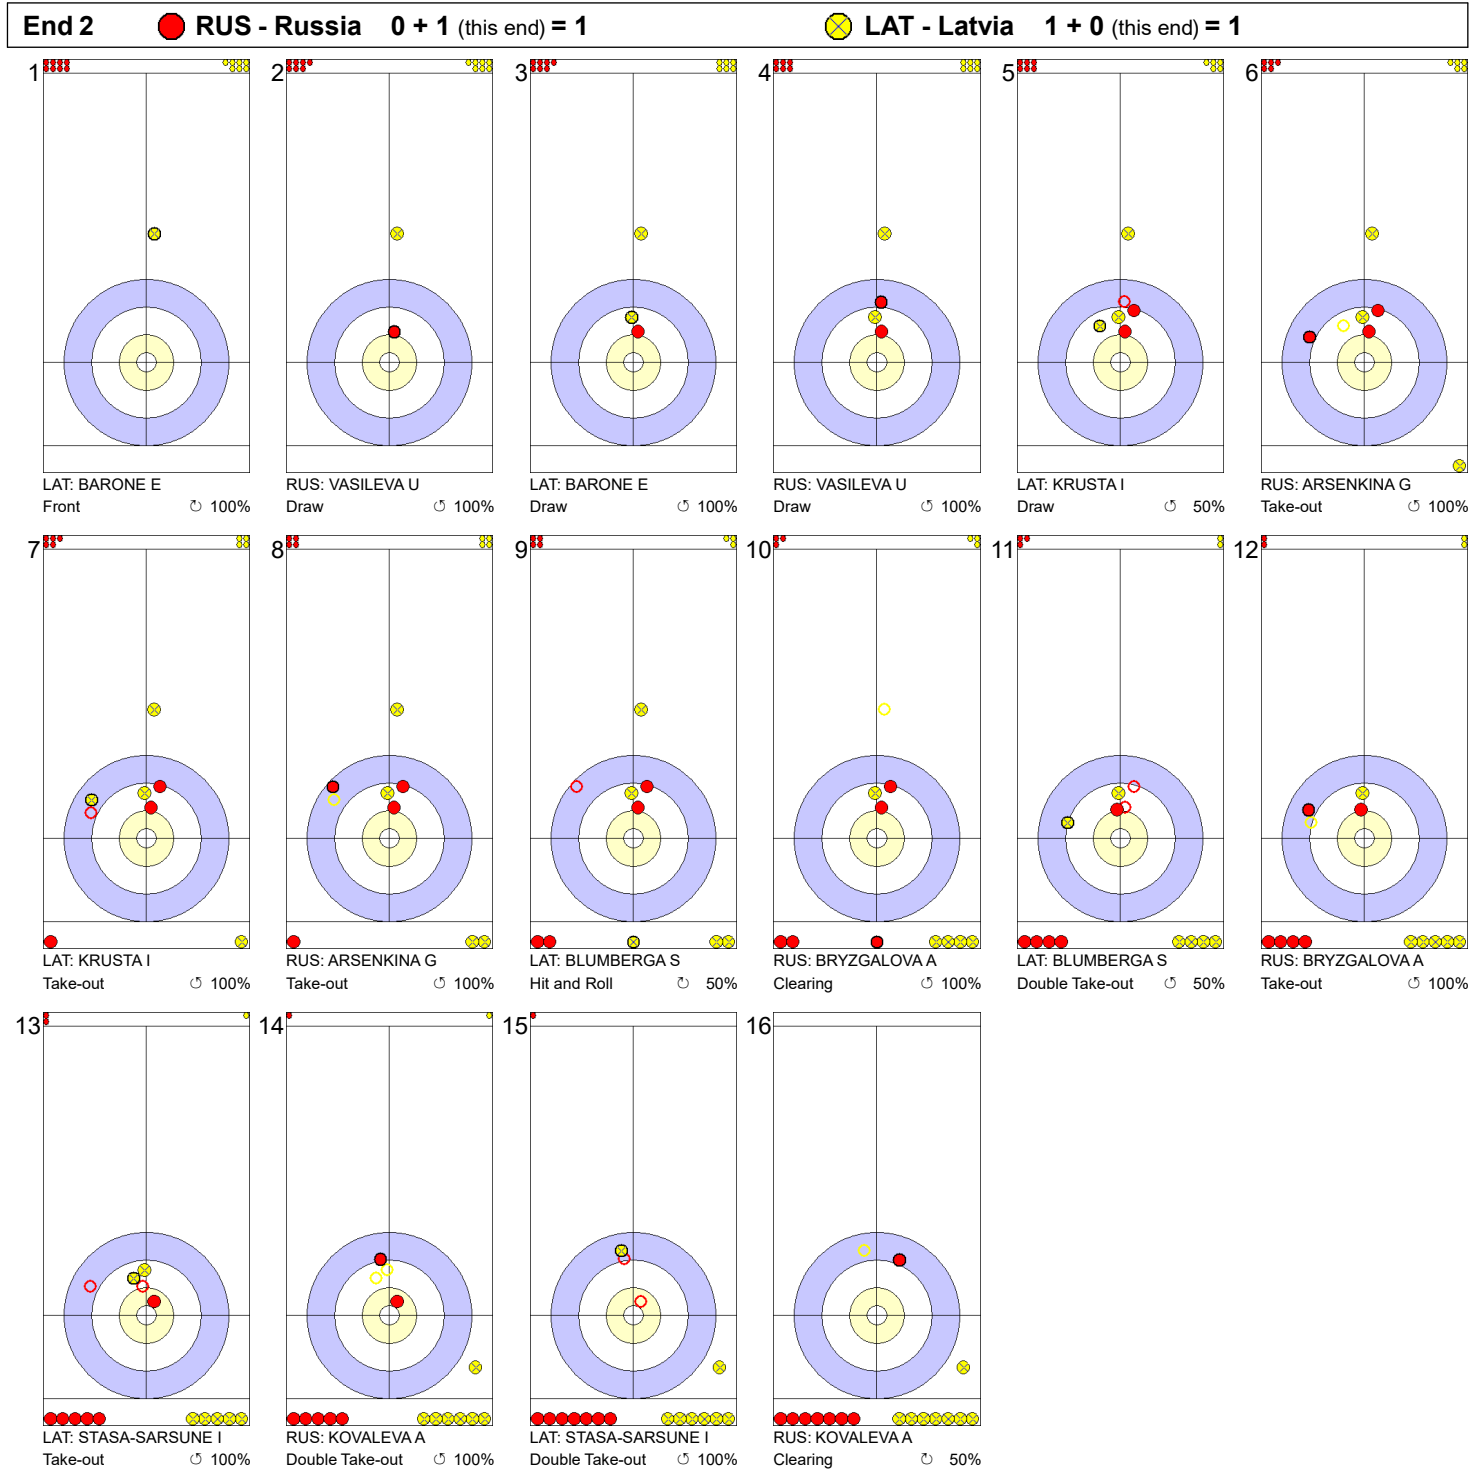

Game - Shot by Shot

Legend:
 Clockwise Counter-clockwise - Not considered

Game - Shot by Shot

Legend:
 ↻ Clockwise ↺ Counter-clockwise - Not considered

Game - Shot by Shot

End 3 ● **RUS - Russia 1 + 0** (this end) = 1 ● **LAT - Latvia 1 + 1** (this end) = 2

Legend:
 ↻ Clockwise ↺ Counter-clockwise - Not considered

Game - Shot by Shot

Legend:
 ⌚ Clockwise ⌚ Counter-clockwise - Not considered

Game - Shot by Shot

Legend:
 ⌚ Clockwise ⌚ Counter-clockwise - Not considered

Game - Shot by Shot

Legend:
 Clockwise Counter-clockwise - Not considered

Game - Shot by Shot

Legend:
 ↻ Clockwise ↺ Counter-clockwise - Not considered

Game - Shot by Shot

Legend:
 ↻ Clockwise ↺ Counter-clockwise - Not considered

Game - Shot by Shot

Legend:

⌚ Clockwise ⌚ Counter-clockwise - Not considered