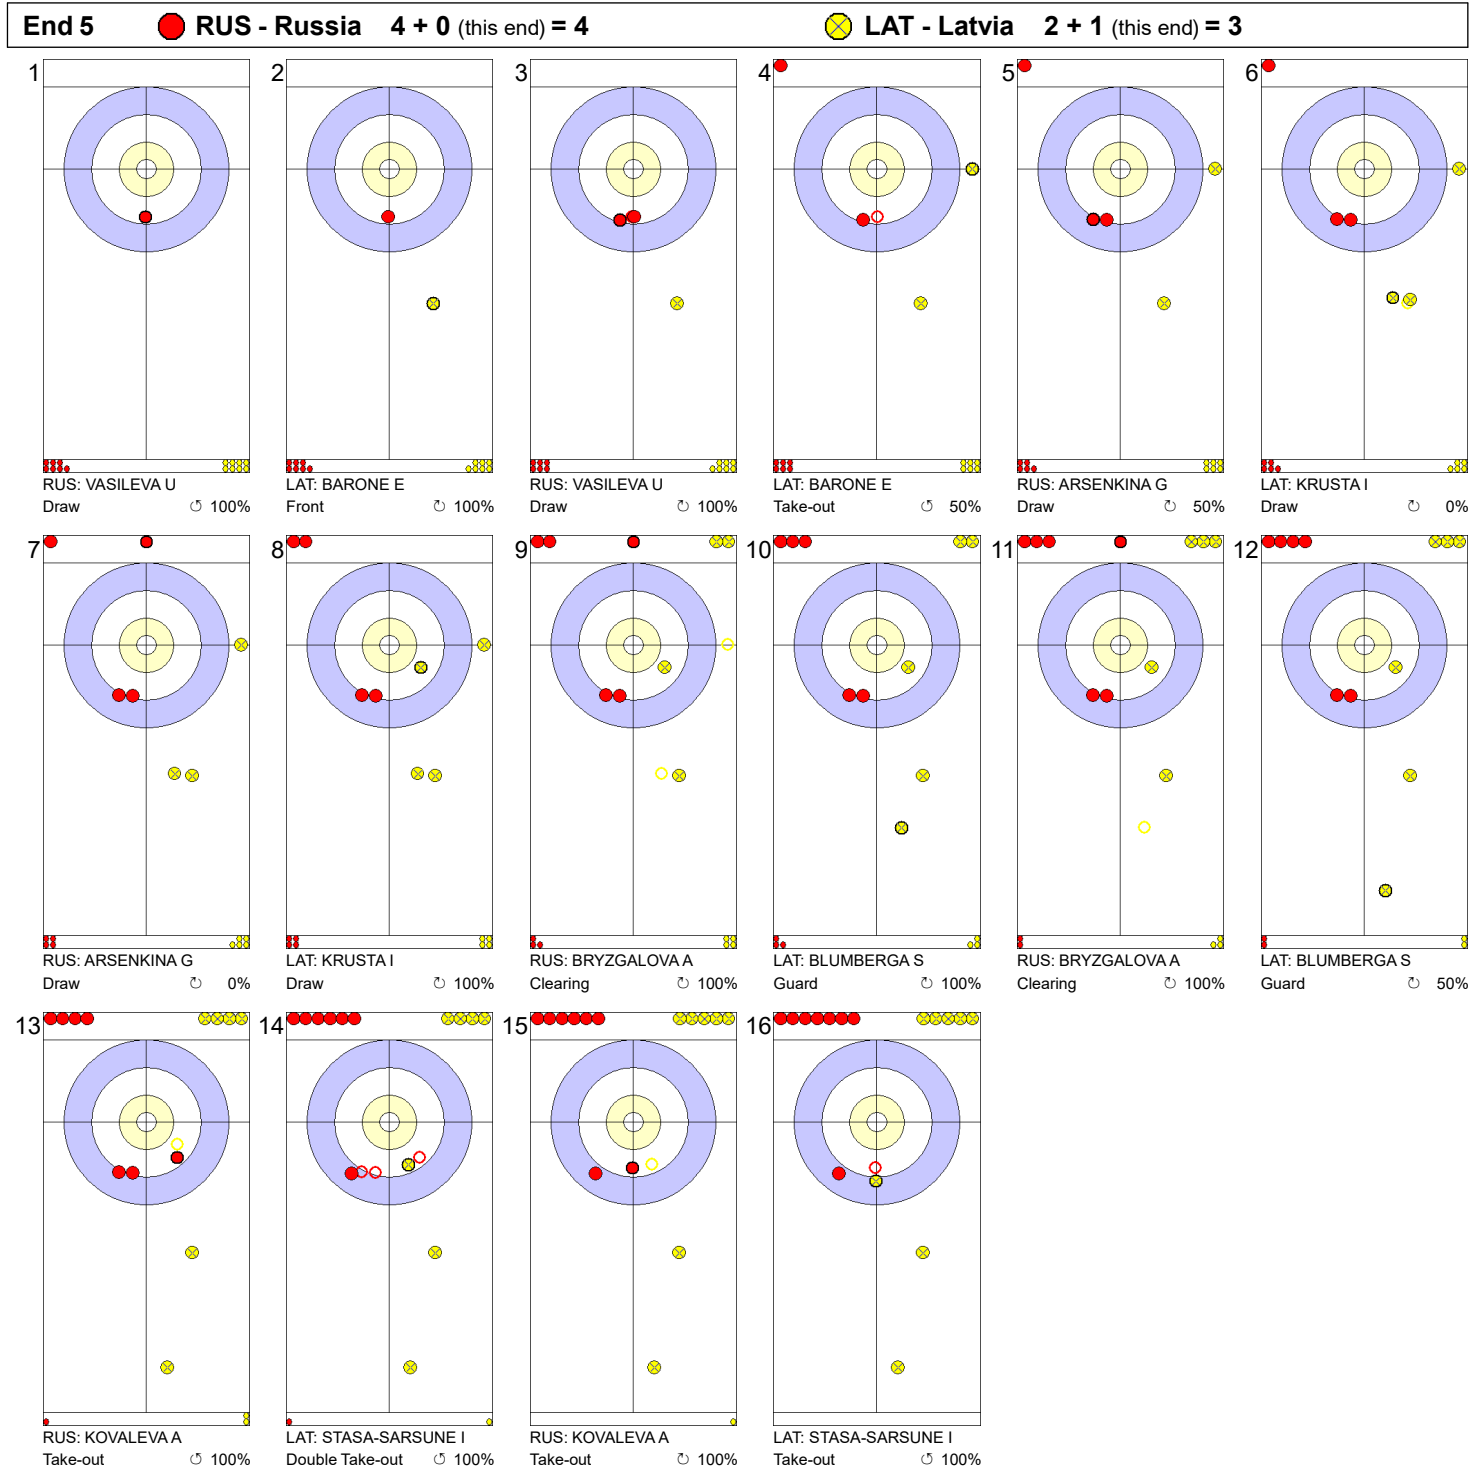

Game - Shot by Shot

Legend:
 Clockwise Counter-clockwise - Not considered

Game - Shot by Shot

Legend:
 ↻ Clockwise ↺ Counter-clockwise - Not considered

Game - Shot by Shot

End 3 ● **RUS - Russia 1 + 0** (this end) = 1 ● **LAT - Latvia 1 + 1** (this end) = 2

Legend:
 ↻ Clockwise ↺ Counter-clockwise - Not considered

Game - Shot by Shot

Legend:
 ⌚ Clockwise ⌚ Counter-clockwise - Not considered

Game - Shot by Shot

Legend:
 ⌚ Clockwise ⌚ Counter-clockwise - Not considered

Game - Shot by Shot

Legend:
 Clockwise Counter-clockwise - Not considered

Game - Shot by Shot

Legend:
 ↻ Clockwise ↺ Counter-clockwise - Not considered

Game - Shot by Shot

Legend:
 ↻ Clockwise ↺ Counter-clockwise - Not considered

Game - Shot by Shot

Legend:

⌚ Clockwise ⌚ Counter-clockwise - Not considered