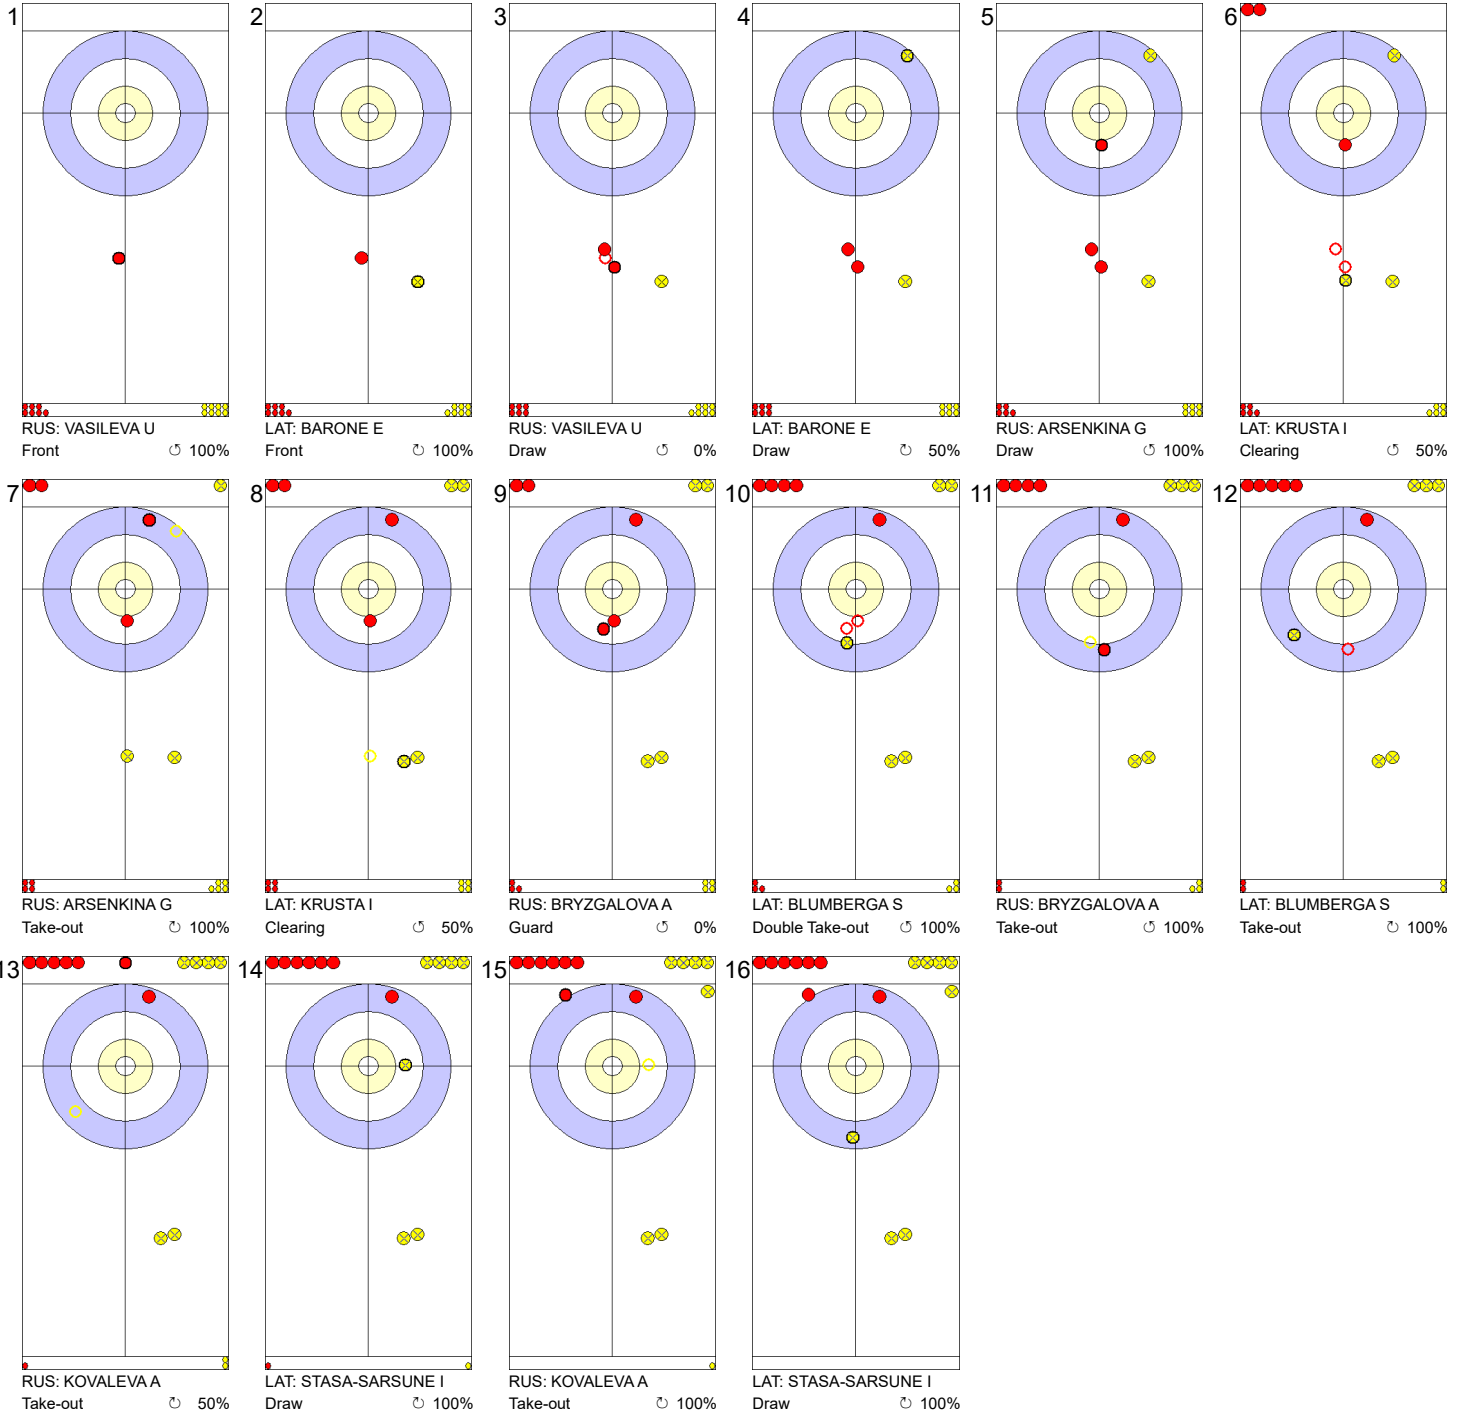

Game - Shot by Shot

Legend:
 Clockwise Counter-clockwise - Not considered

Game - Shot by Shot

Legend:
 ↻ Clockwise ↺ Counter-clockwise - Not considered

Game - Shot by Shot

End 3 ● **RUS - Russia 1 + 0** (this end) = 1 ● **LAT - Latvia 1 + 1** (this end) = 2

Legend:
 ↻ Clockwise ↺ Counter-clockwise - Not considered

Game - Shot by Shot

Legend:
 ⌚ Clockwise ⌚ Counter-clockwise - Not considered

Game - Shot by Shot

Legend:
 ⌚ Clockwise ⌚ Counter-clockwise - Not considered

Game - Shot by Shot

Legend:
 Clockwise Counter-clockwise - Not considered

Game - Shot by Shot

Legend:
 ↻ Clockwise ↺ Counter-clockwise - Not considered

Game - Shot by Shot

Legend:
 ↻ Clockwise ↺ Counter-clockwise - Not considered

Game - Shot by Shot

Legend:

⌚ Clockwise ⌚ Counter-clockwise - Not considered