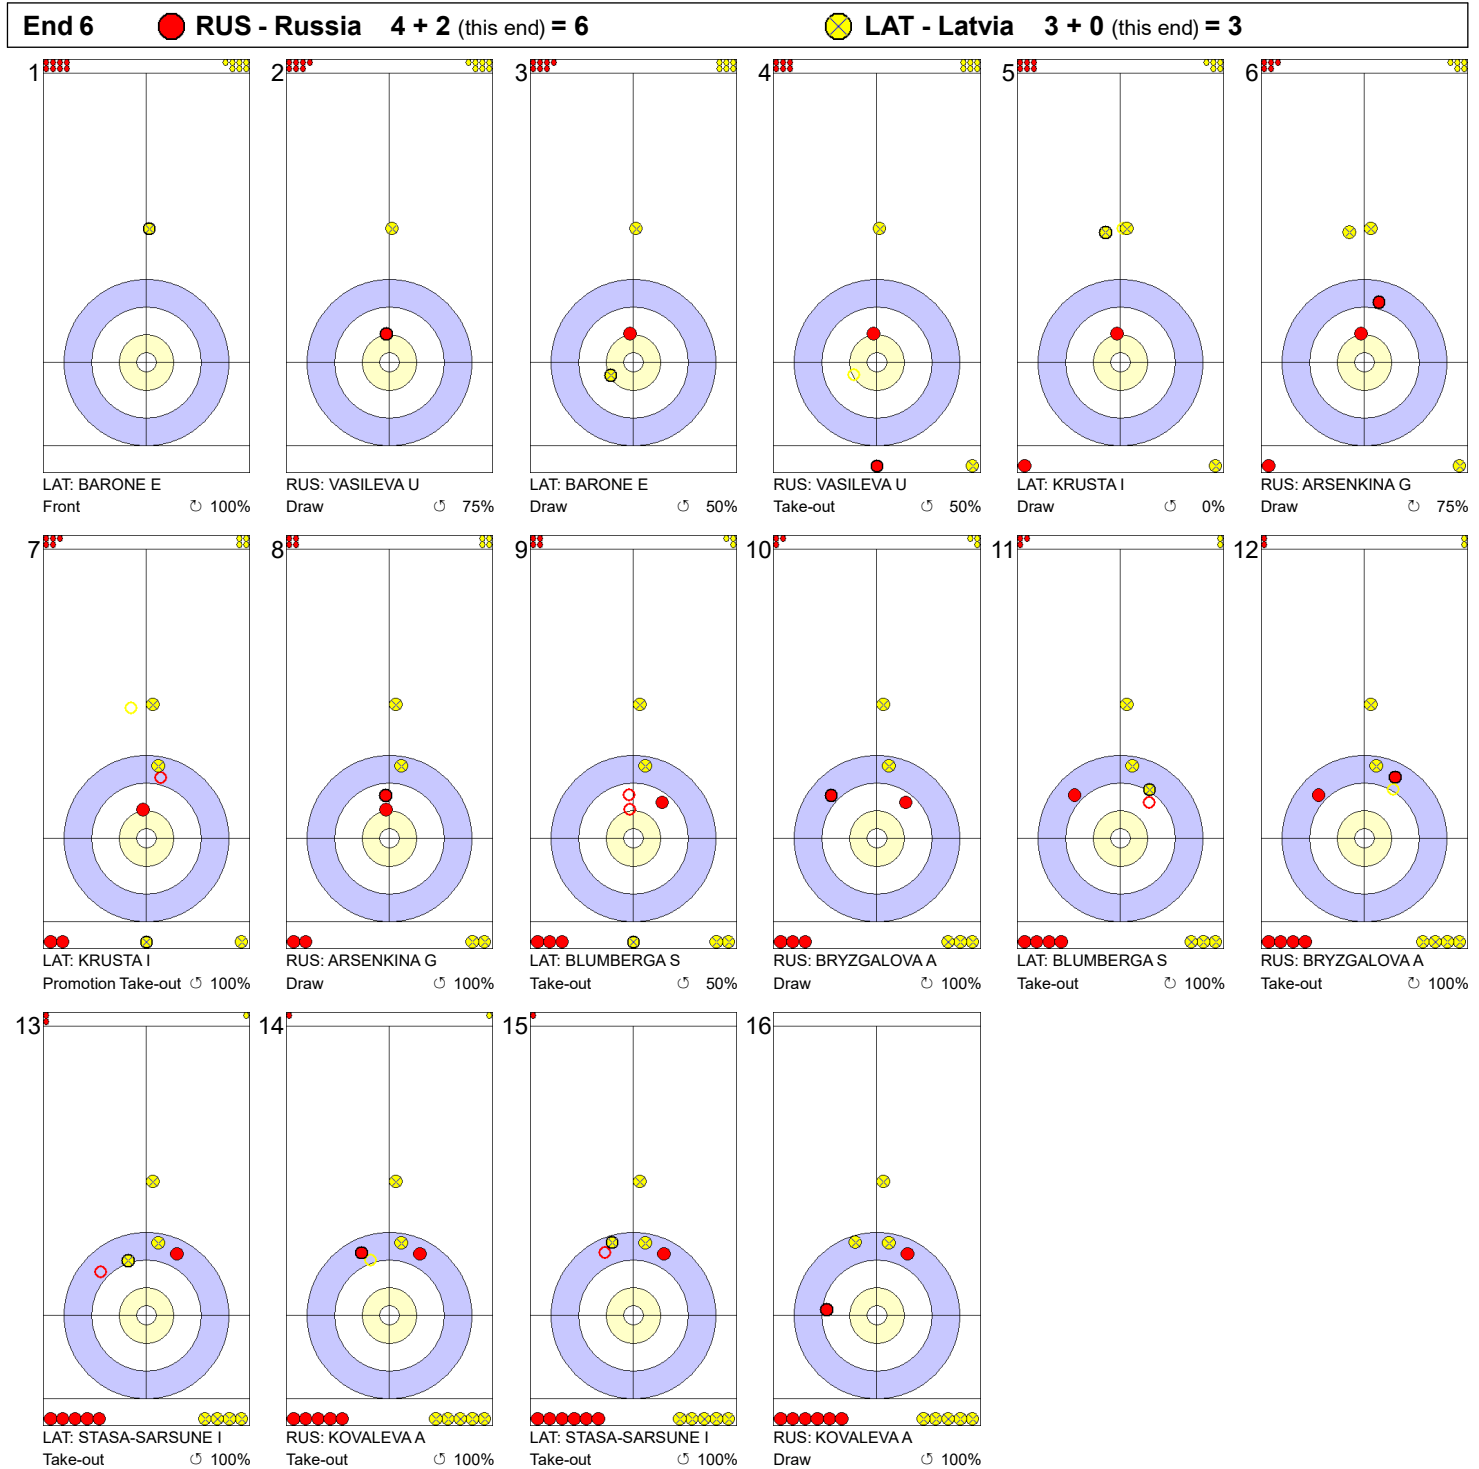

Game - Shot by Shot

Legend:
 Clockwise Counter-clockwise - Not considered

Game - Shot by Shot

Legend:
 ↻ Clockwise ↺ Counter-clockwise - Not considered

Game - Shot by Shot

End 3 ● **RUS - Russia 1 + 0** (this end) = 1 ● **LAT - Latvia 1 + 1** (this end) = 2

Legend:
 ↻ Clockwise ↺ Counter-clockwise - Not considered

Game - Shot by Shot

Legend:
 ⌚ Clockwise ⌚ Counter-clockwise - Not considered

Game - Shot by Shot

Legend:
 ⌚ Clockwise ⌚ Counter-clockwise - Not considered

Game - Shot by Shot

Legend:
 Clockwise Counter-clockwise - Not considered

Game - Shot by Shot

Legend:
 ↻ Clockwise ↺ Counter-clockwise - Not considered

Game - Shot by Shot

Legend:
 ↻ Clockwise ↺ Counter-clockwise - Not considered

Game - Shot by Shot

Legend:

⌚ Clockwise ⌚ Counter-clockwise - Not considered