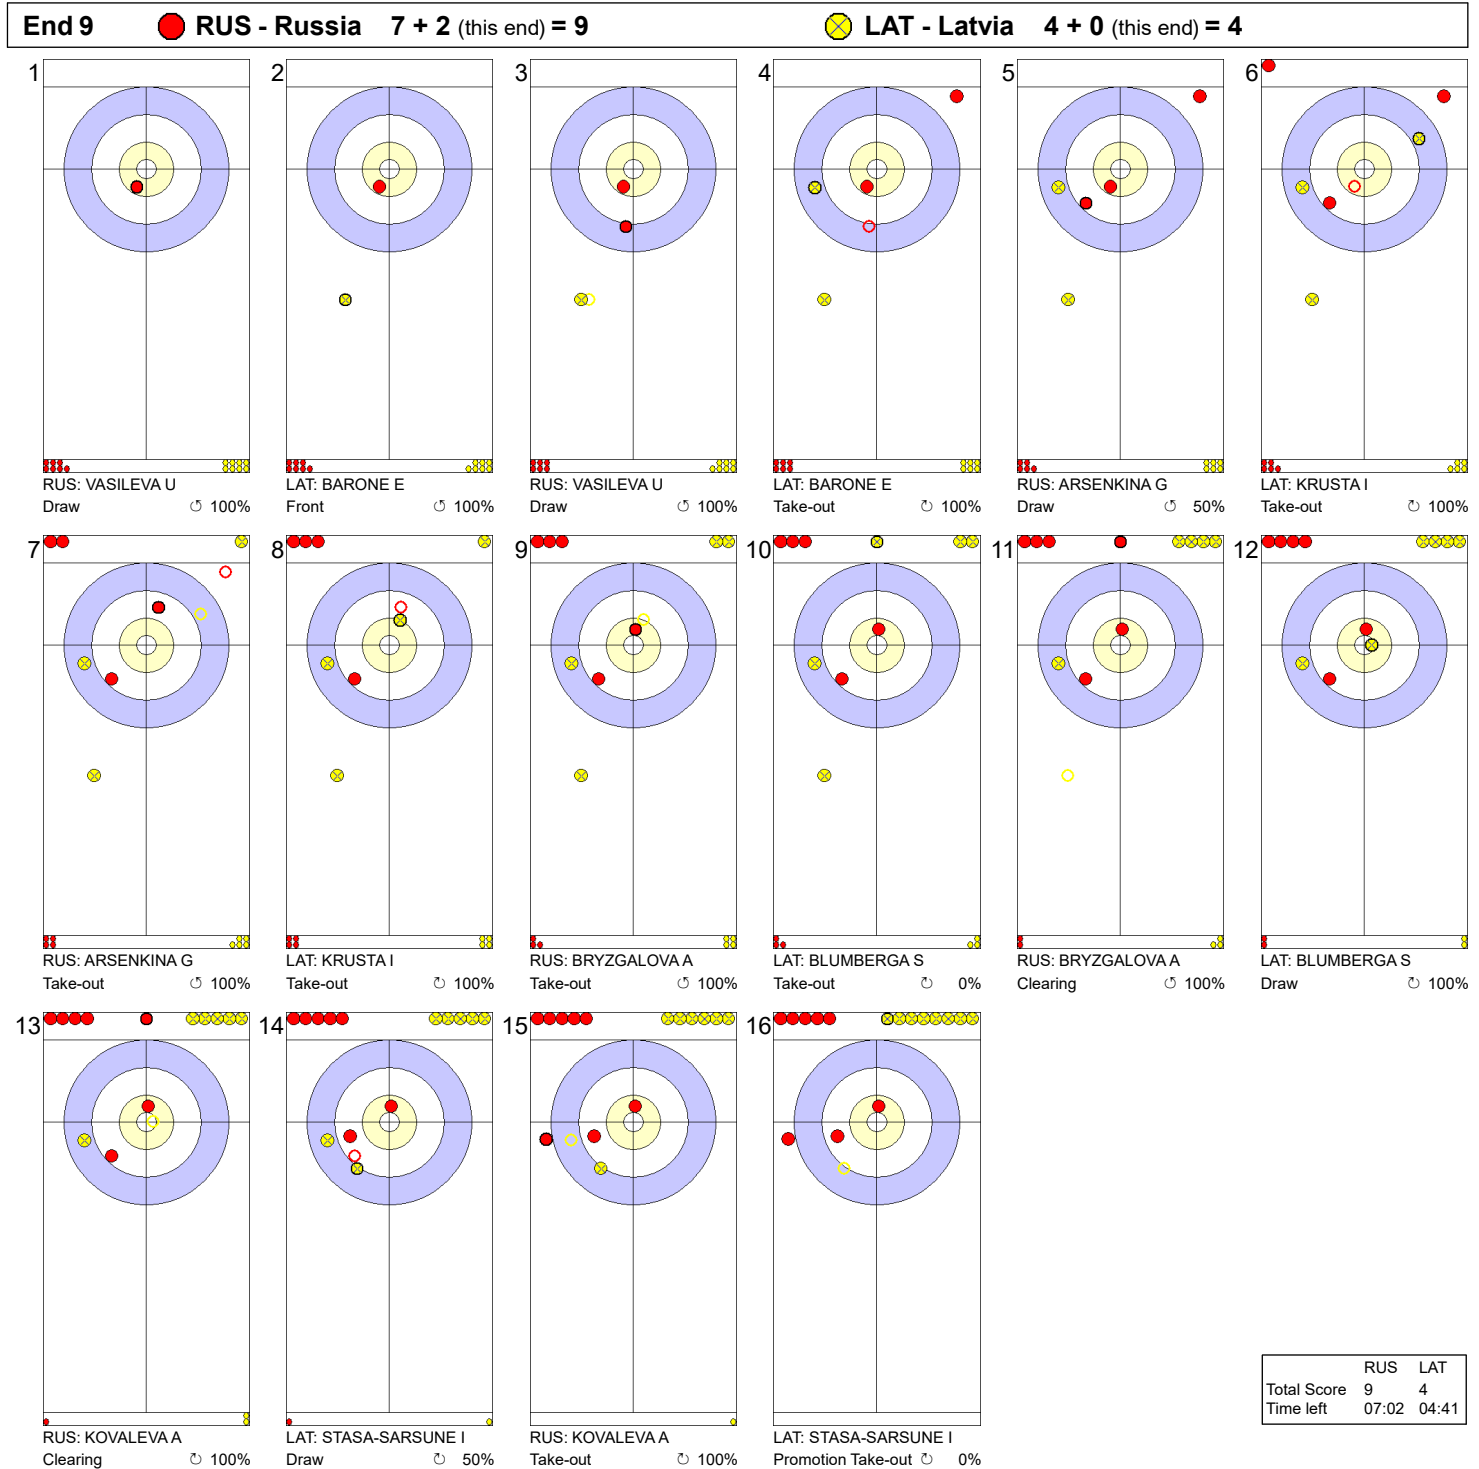

Game - Shot by Shot

Legend:
 Clockwise Counter-clockwise - Not considered

Game - Shot by Shot

Legend:
 ↻ Clockwise ↺ Counter-clockwise - Not considered

Game - Shot by Shot

End 3 ● **RUS - Russia 1 + 0** (this end) = 1 ● **LAT - Latvia 1 + 1** (this end) = 2

Legend:
 ↻ Clockwise ↺ Counter-clockwise - Not considered

Game - Shot by Shot

Legend:
 ⌚ Clockwise ⌚ Counter-clockwise - Not considered

Game - Shot by Shot

Legend:
 ⌚ Clockwise ⌚ Counter-clockwise - Not considered

Game - Shot by Shot

Legend:
 Clockwise Counter-clockwise - Not considered

Game - Shot by Shot

Legend:
 ↻ Clockwise ↺ Counter-clockwise - Not considered

Game - Shot by Shot

Legend:
 ↻ Clockwise ↺ Counter-clockwise - Not considered

Game - Shot by Shot

Legend:

⌚ Clockwise ⌚ Counter-clockwise - Not considered