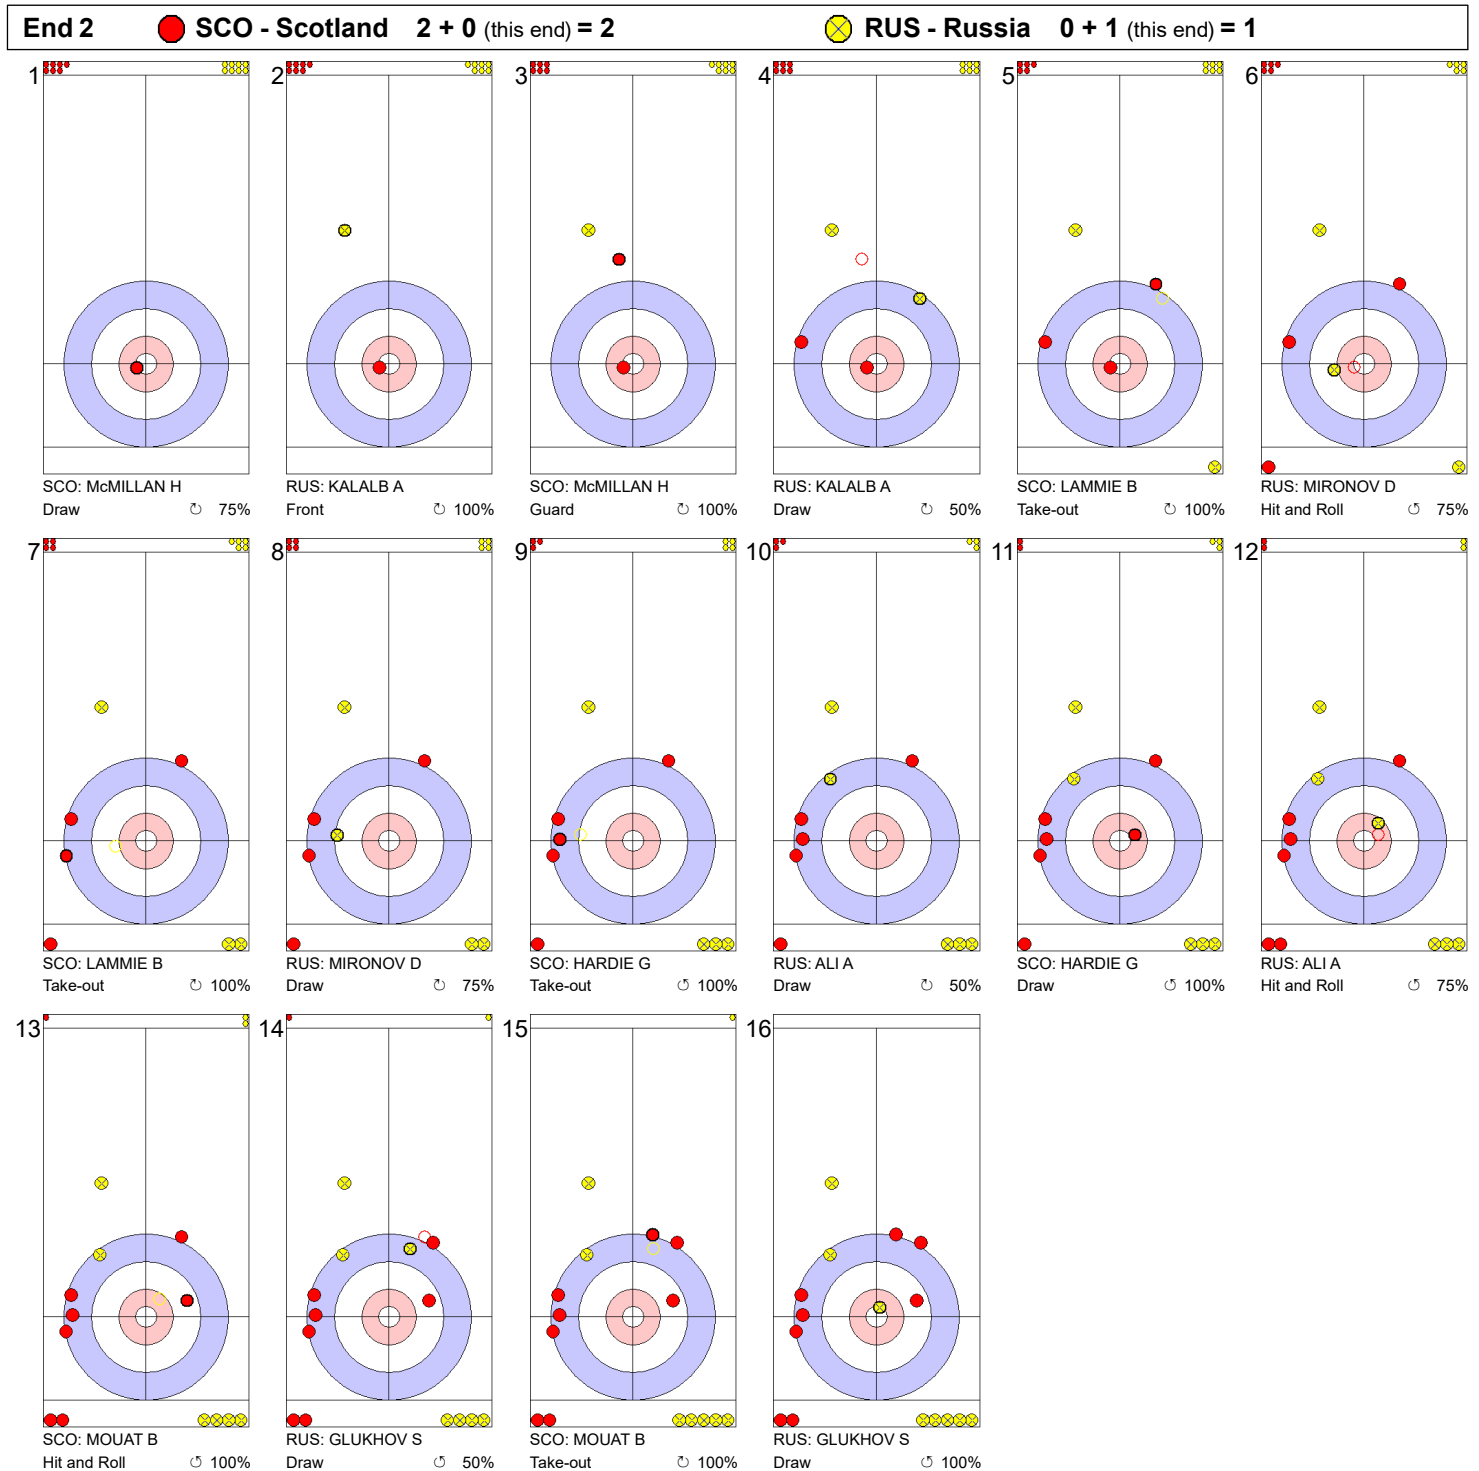

**Game - Shot by Shot**

**Legend:**  
 ↻ Clockwise      ↺ Counter-clockwise      - Not considered

**Game - Shot by Shot**

**Legend:**  
 ↻ Clockwise      ↺ Counter-clockwise      - Not considered

**Game - Shot by Shot**

**Legend:**

↻ Clockwise      ↺ Counter-clockwise      - Not considered

**Game - Shot by Shot**

**Legend:**  
 ↻ Clockwise      ↺ Counter-clockwise      - Not considered

**Game - Shot by Shot**

**Legend:**  
 ↻ Clockwise      ↺ Counter-clockwise      - Not considered

**Legend:**

⌚ Clockwise      ⌚ Counter-clockwise      - Not considered