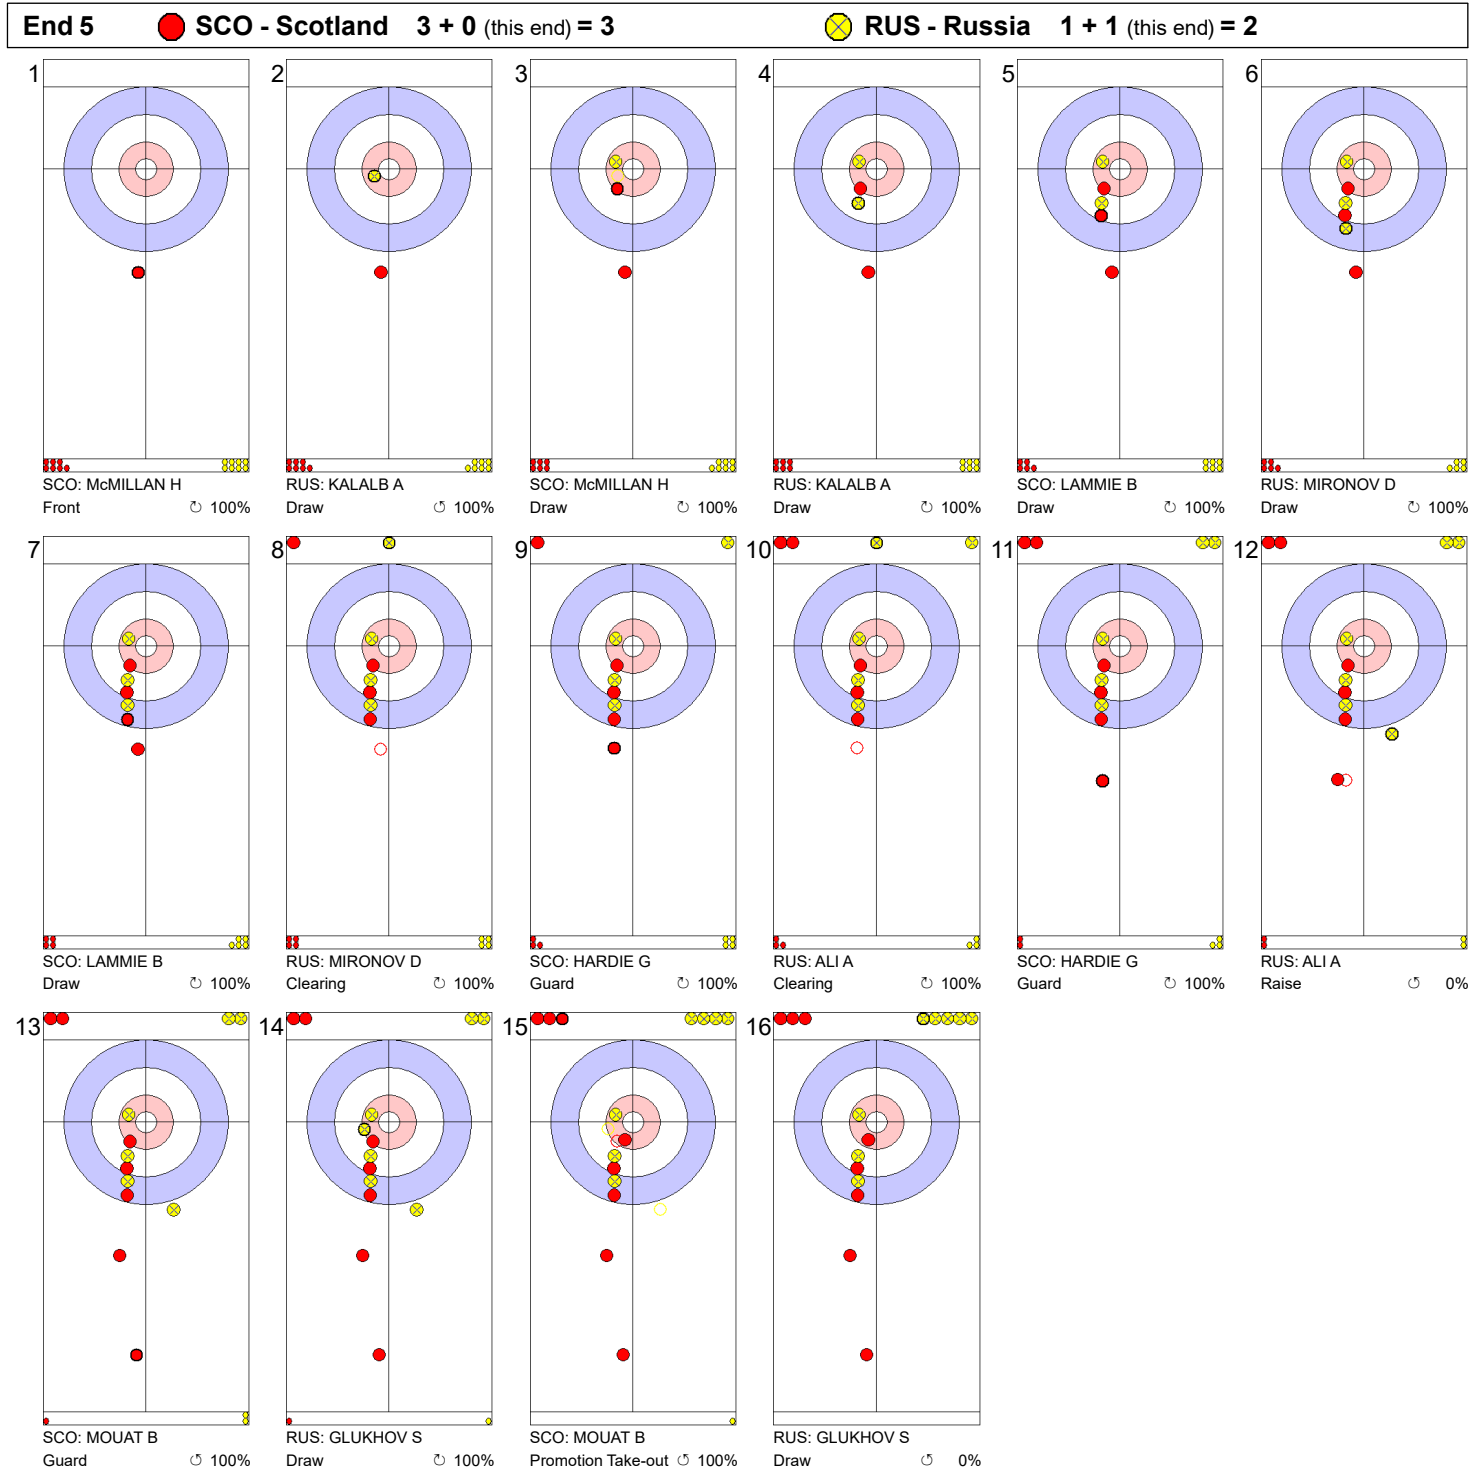

**Game - Shot by Shot**

**Legend:**  
 ↻ Clockwise      ↺ Counter-clockwise      - Not considered

**Game - Shot by Shot**

**Legend:**  
 ↻ Clockwise      ↺ Counter-clockwise      - Not considered

**Game - Shot by Shot**

**Legend:**

↻ Clockwise      ↺ Counter-clockwise      - Not considered

**Game - Shot by Shot**

**Legend:**  
 ↻ Clockwise      ↺ Counter-clockwise      - Not considered

**Game - Shot by Shot**

**Legend:**  
 ↻ Clockwise      ↺ Counter-clockwise      - Not considered

**Legend:**

⌚ Clockwise      ⌚ Counter-clockwise      - Not considered