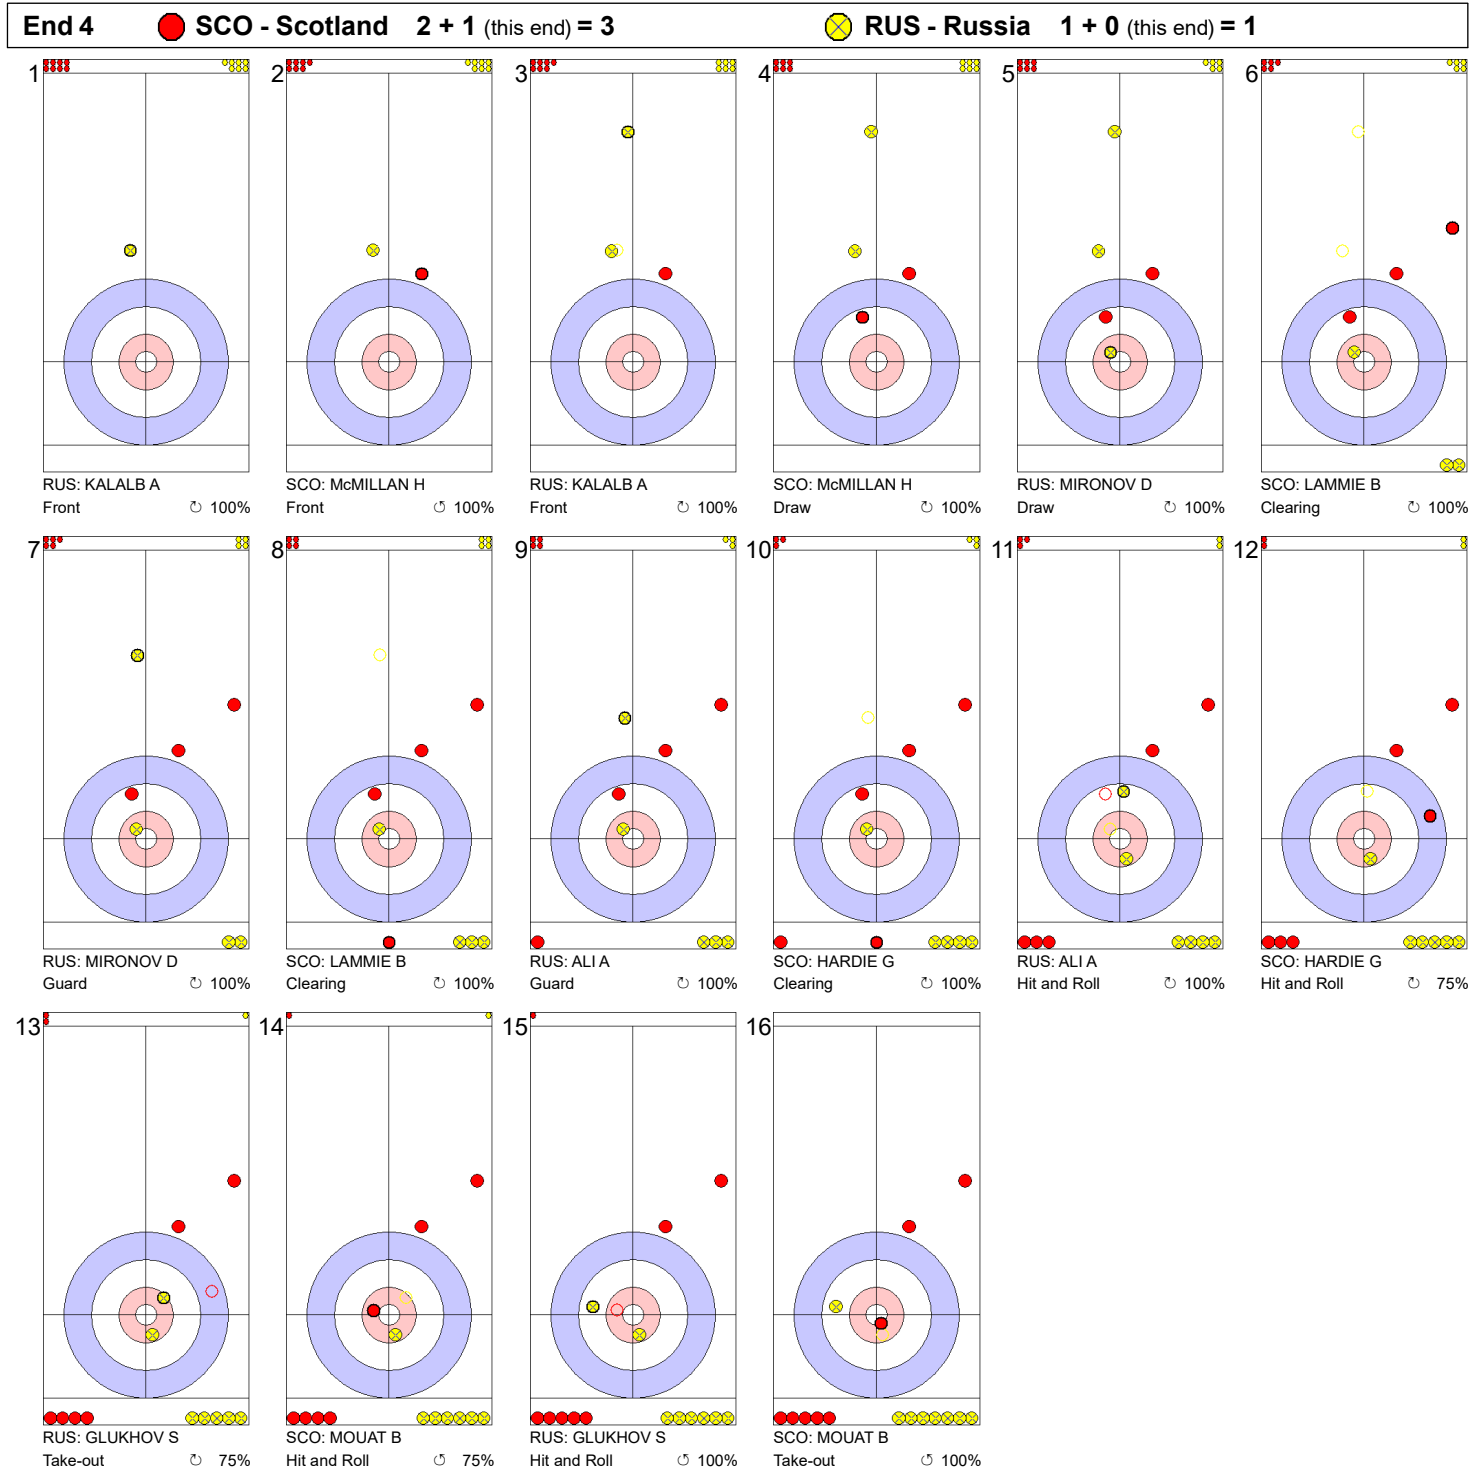

**Game - Shot by Shot**

**Legend:**  
 ↻ Clockwise      ↺ Counter-clockwise      - Not considered

**Game - Shot by Shot**

**Legend:**  
 ↻ Clockwise      ↺ Counter-clockwise      - Not considered

**Game - Shot by Shot**

**Legend:**

↻ Clockwise      ↺ Counter-clockwise      - Not considered

**Game - Shot by Shot**

**Legend:**  
 ↻ Clockwise      ↺ Counter-clockwise      - Not considered

**Game - Shot by Shot**

**Legend:**  
 ↻ Clockwise      ↺ Counter-clockwise      - Not considered

**Legend:**

⌚ Clockwise      ⌚ Counter-clockwise      - Not considered