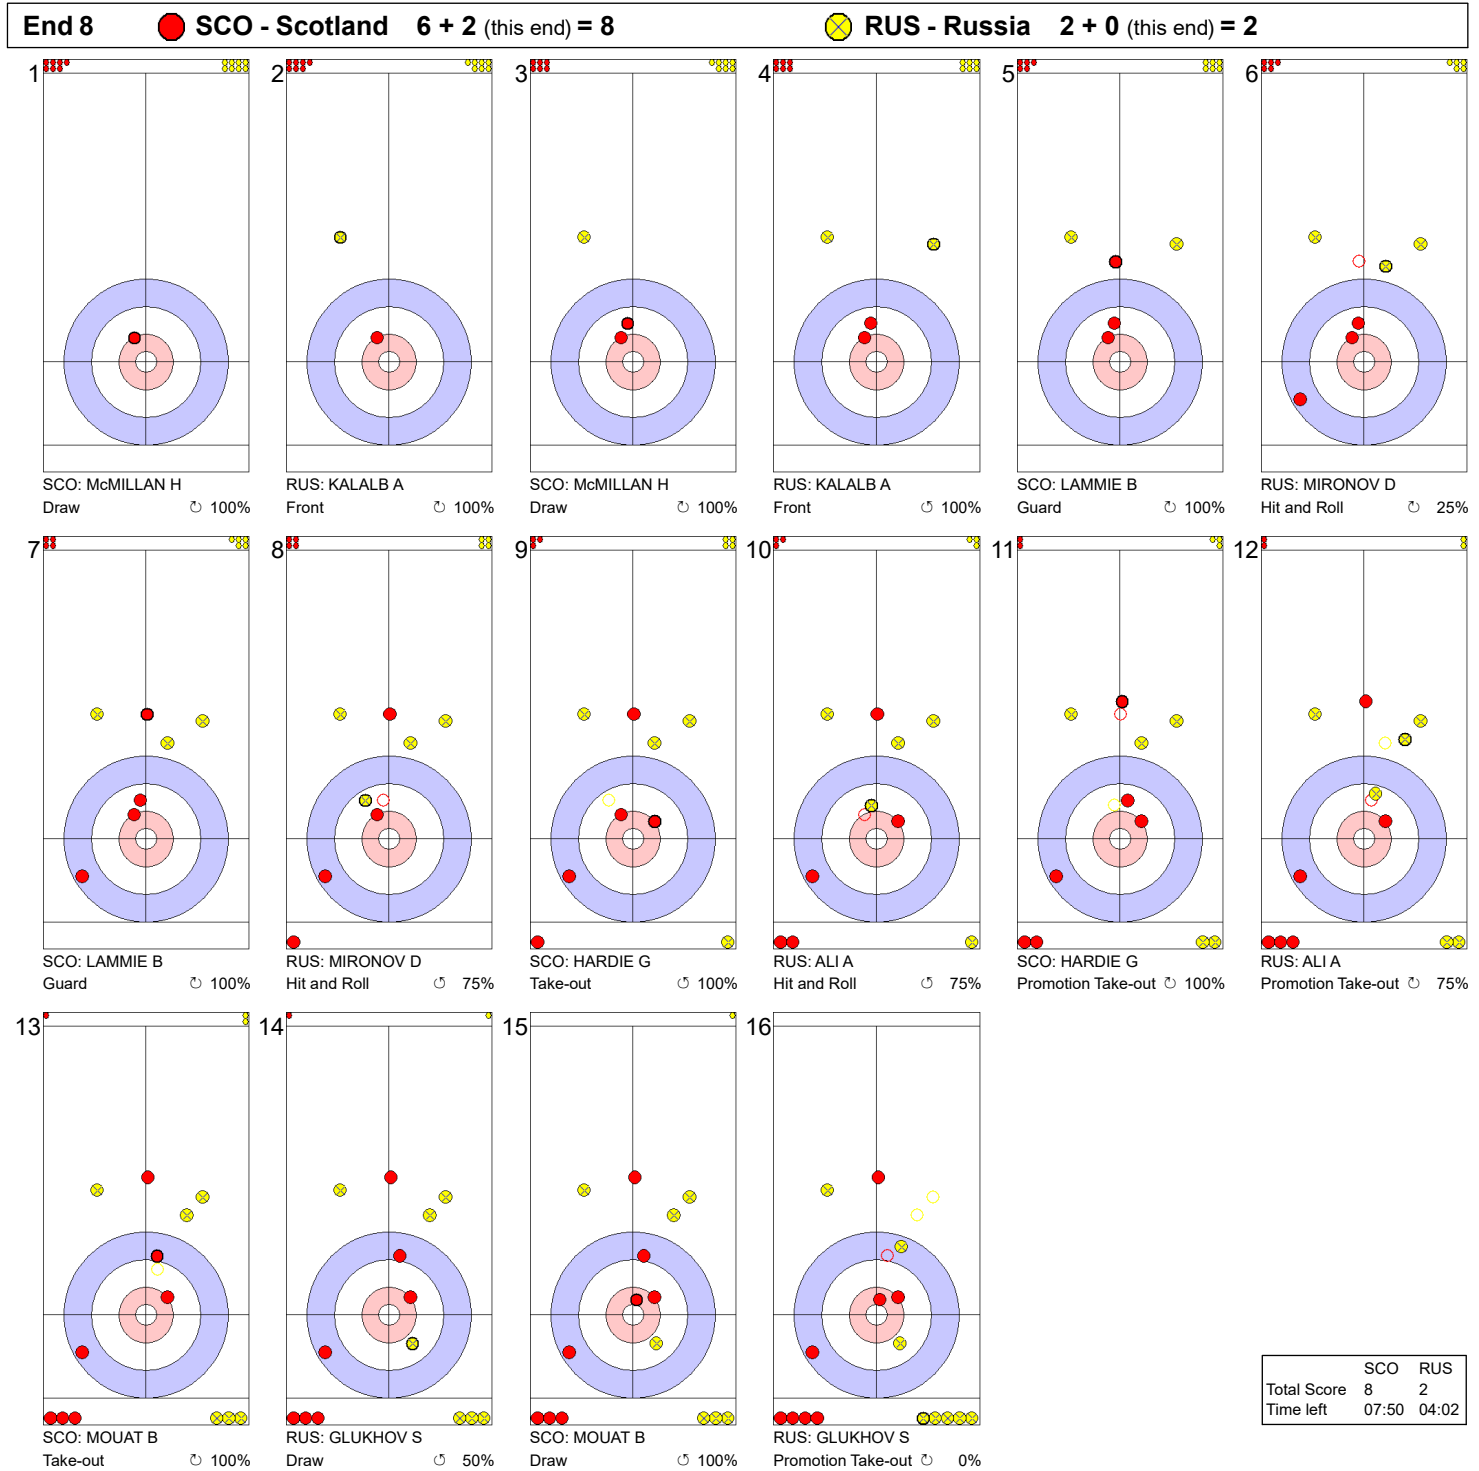

**Game - Shot by Shot**

**Legend:**  
 ↻ Clockwise      ↺ Counter-clockwise      - Not considered

**Game - Shot by Shot**

**Legend:**  
 ↻ Clockwise      ↺ Counter-clockwise      - Not considered

**Game - Shot by Shot**

**Legend:**

↻ Clockwise      ↺ Counter-clockwise      - Not considered

**Game - Shot by Shot**

**Legend:**  
 ↻ Clockwise      ↺ Counter-clockwise      - Not considered

**Game - Shot by Shot**

**Legend:**  
 ↻ Clockwise      ↺ Counter-clockwise      - Not considered

**Legend:**

⌚ Clockwise      ⌚ Counter-clockwise      - Not considered