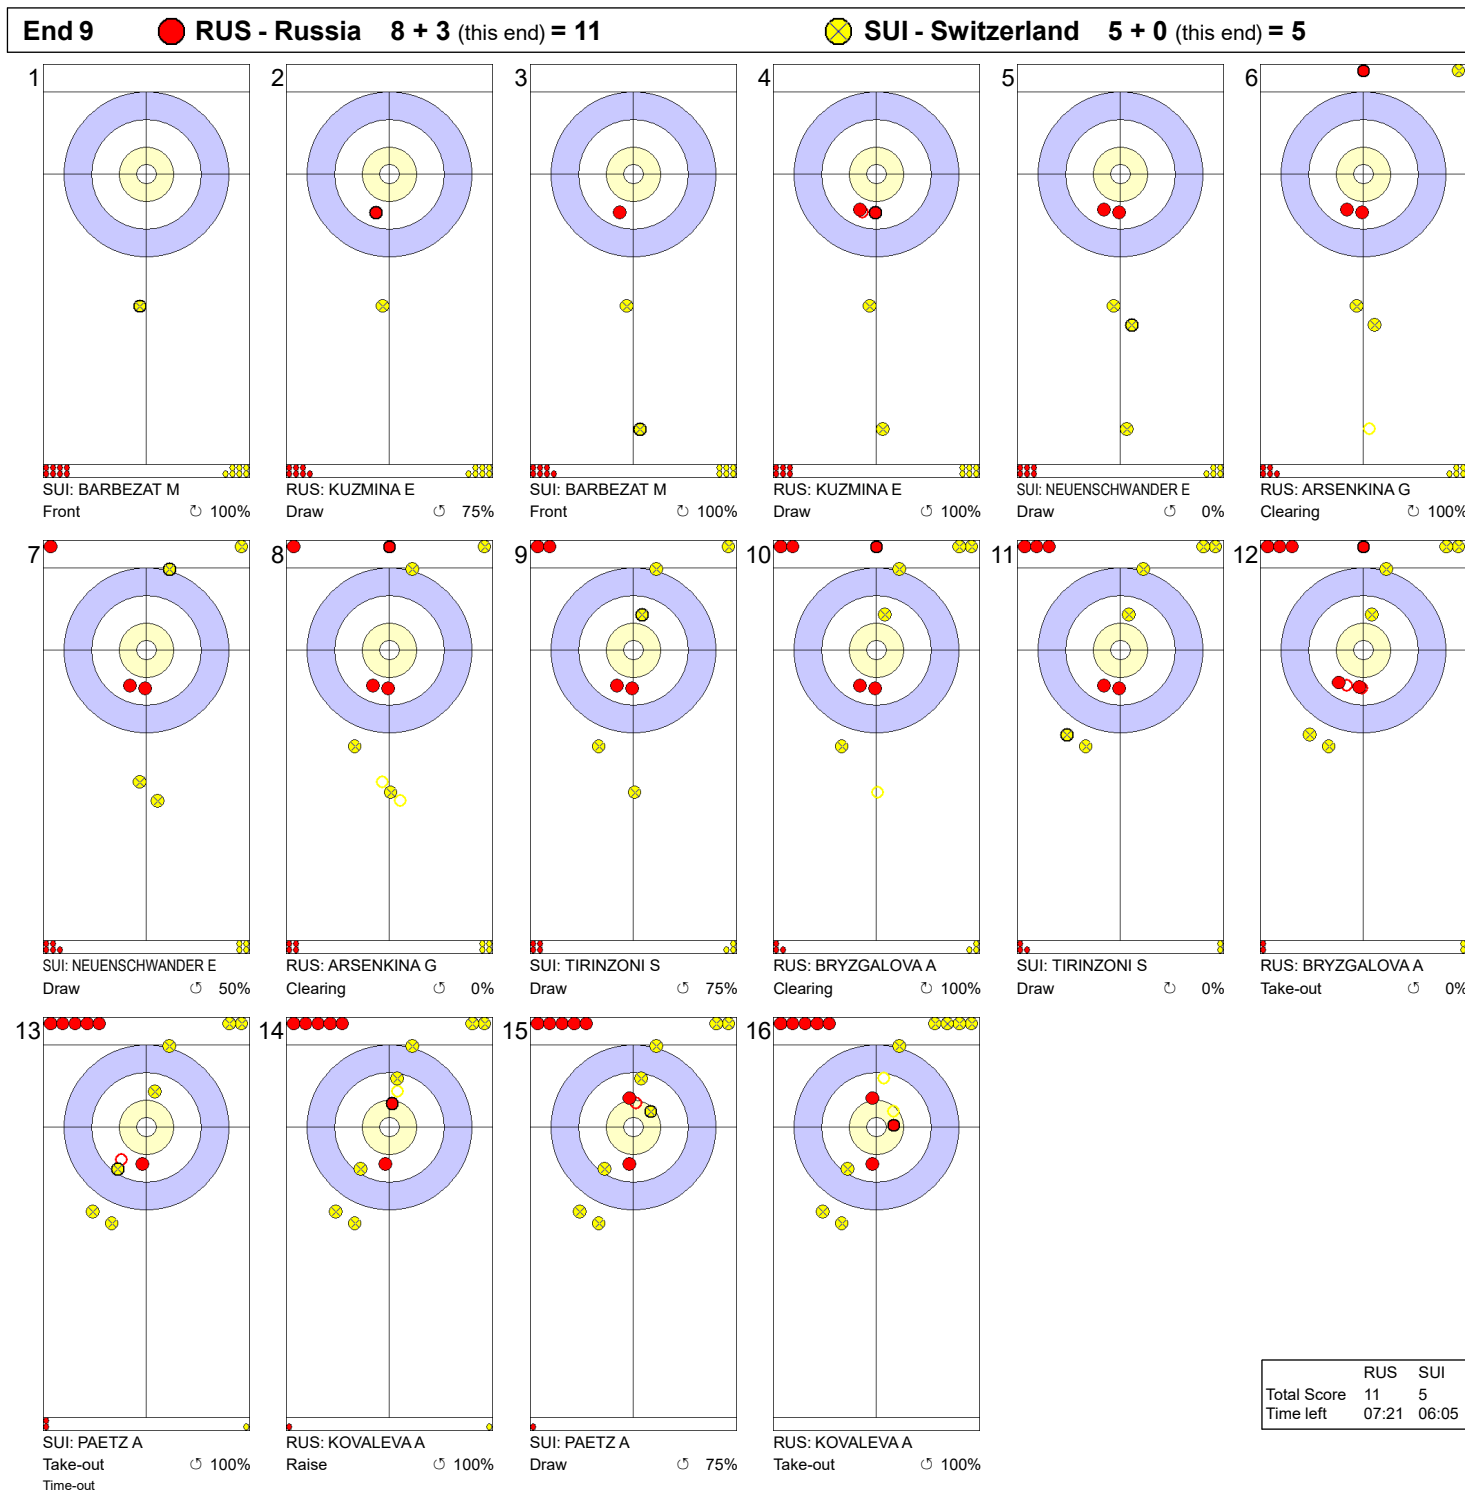

**Game - Shot by Shot**

**Legend:**  
 Clockwise      Counter-clockwise      - Not considered

**Game - Shot by Shot**

**Legend:**  
 ↻ Clockwise      ↺ Counter-clockwise      - Not considered

Game - Shot by Shot

**Legend:**  
 ⌚ Clockwise      ⌚ Counter-clockwise      - Not considered

SAT 16 MAR 2019  
Start Time 14:00

Round Robin Session 1 - Sheet B

Game - Shot by Shot

Legend:

⤵ Clockwise      ⤴ Counter-clockwise      - Not considered

SAT 16 MAR 2019  
Start Time 14:00

Round Robin Session 1 - Sheet B

Game - Shot by Shot

Legend:

↻ Clockwise      ↺ Counter-clockwise      - Not considered

Game - Shot by Shot

**Legend:**  
 Clockwise      Counter-clockwise      - Not considered

Game - Shot by Shot

**Legend:**  
 ⤵ Clockwise      ⤴ Counter-clockwise      - Not considered