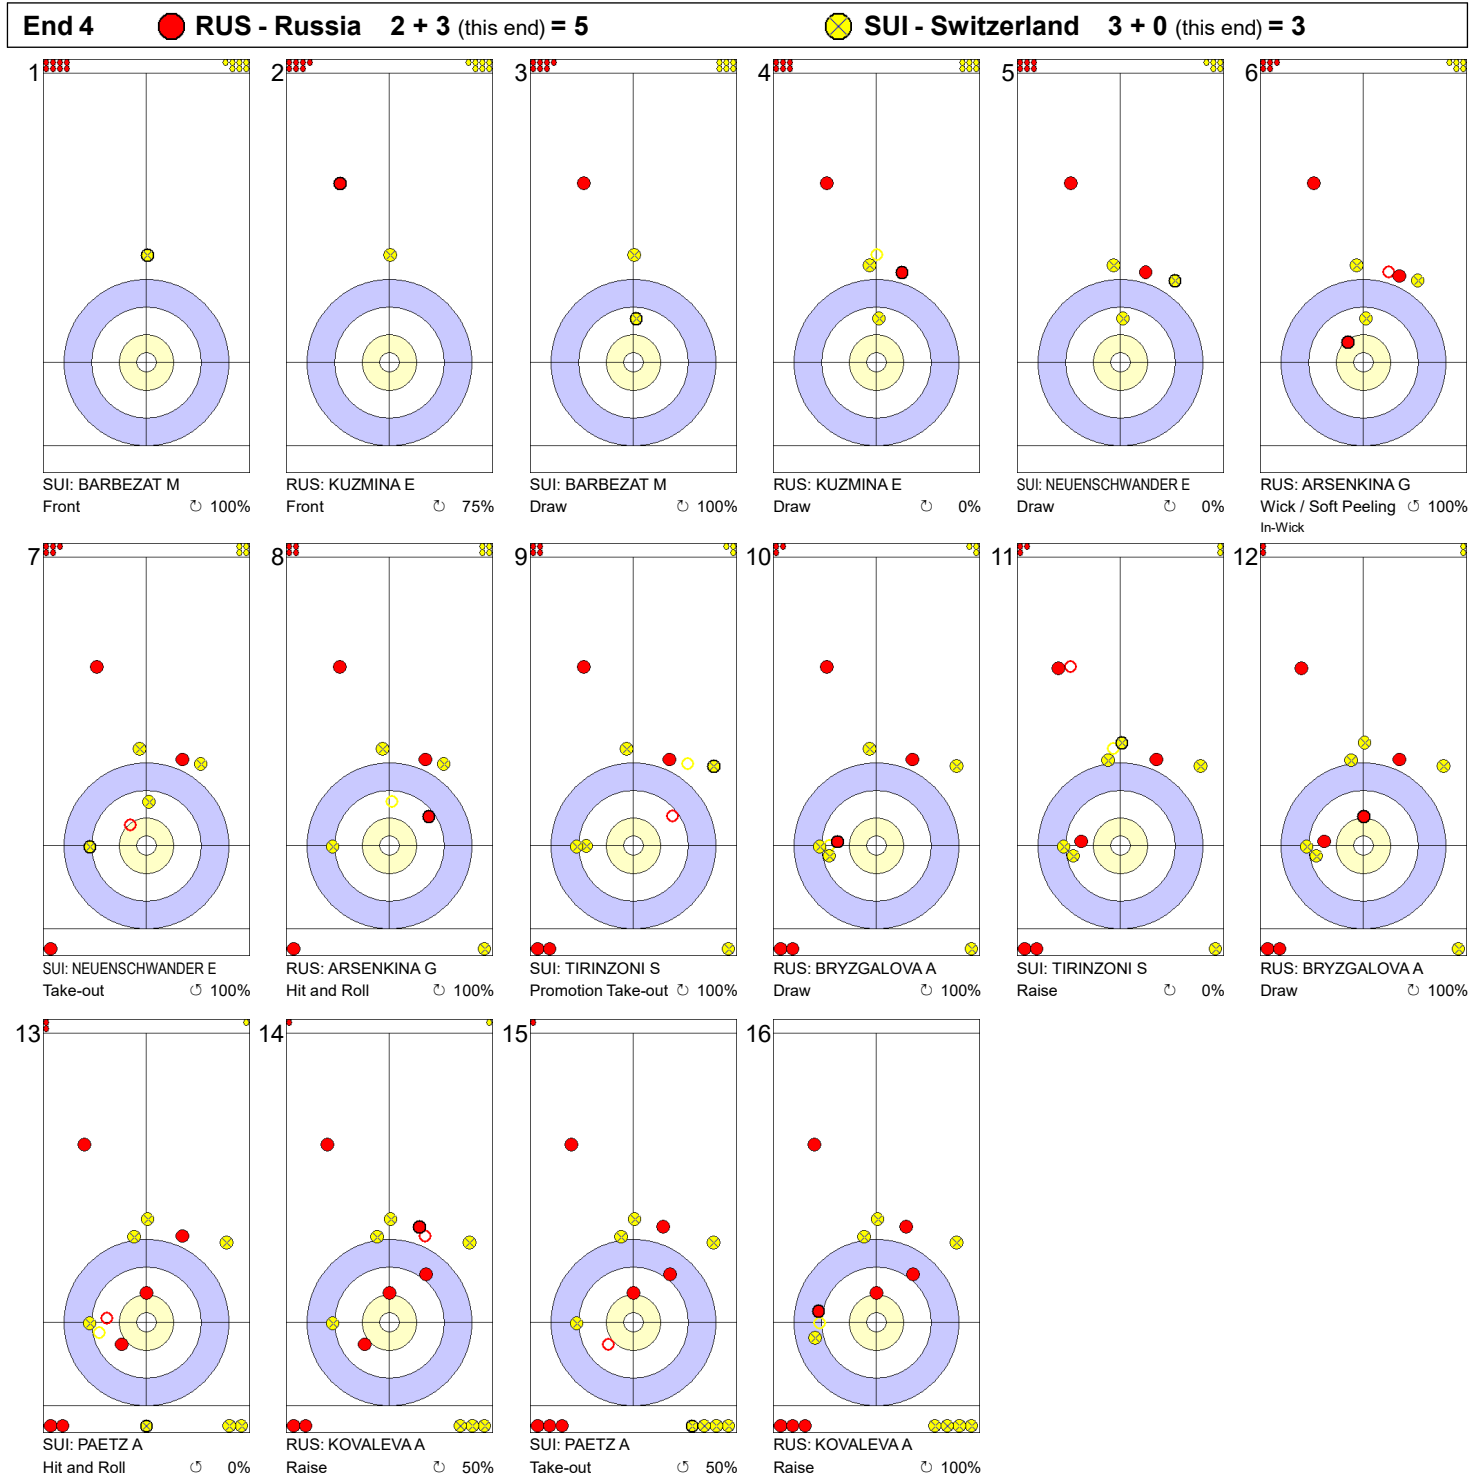

**Game - Shot by Shot**

**Legend:**  
 Clockwise      Counter-clockwise      - Not considered

**Game - Shot by Shot**

**Legend:**  
 ↻ Clockwise      ↺ Counter-clockwise      - Not considered

Game - Shot by Shot

**Legend:**  
 ⌚ Clockwise      ⌚ Counter-clockwise      - Not considered

SAT 16 MAR 2019  
Start Time 14:00

Round Robin Session 1 - Sheet B

Game - Shot by Shot

Legend:

⤵ Clockwise      ⤴ Counter-clockwise      - Not considered

SAT 16 MAR 2019  
Start Time 14:00

Round Robin Session 1 - Sheet B

Game - Shot by Shot

Legend:

↻ Clockwise      ↺ Counter-clockwise      - Not considered

Game - Shot by Shot

**Legend:**  
 Clockwise      Counter-clockwise      - Not considered

Game - Shot by Shot

**Legend:**  
 ⤵ Clockwise      ⤴ Counter-clockwise      - Not considered