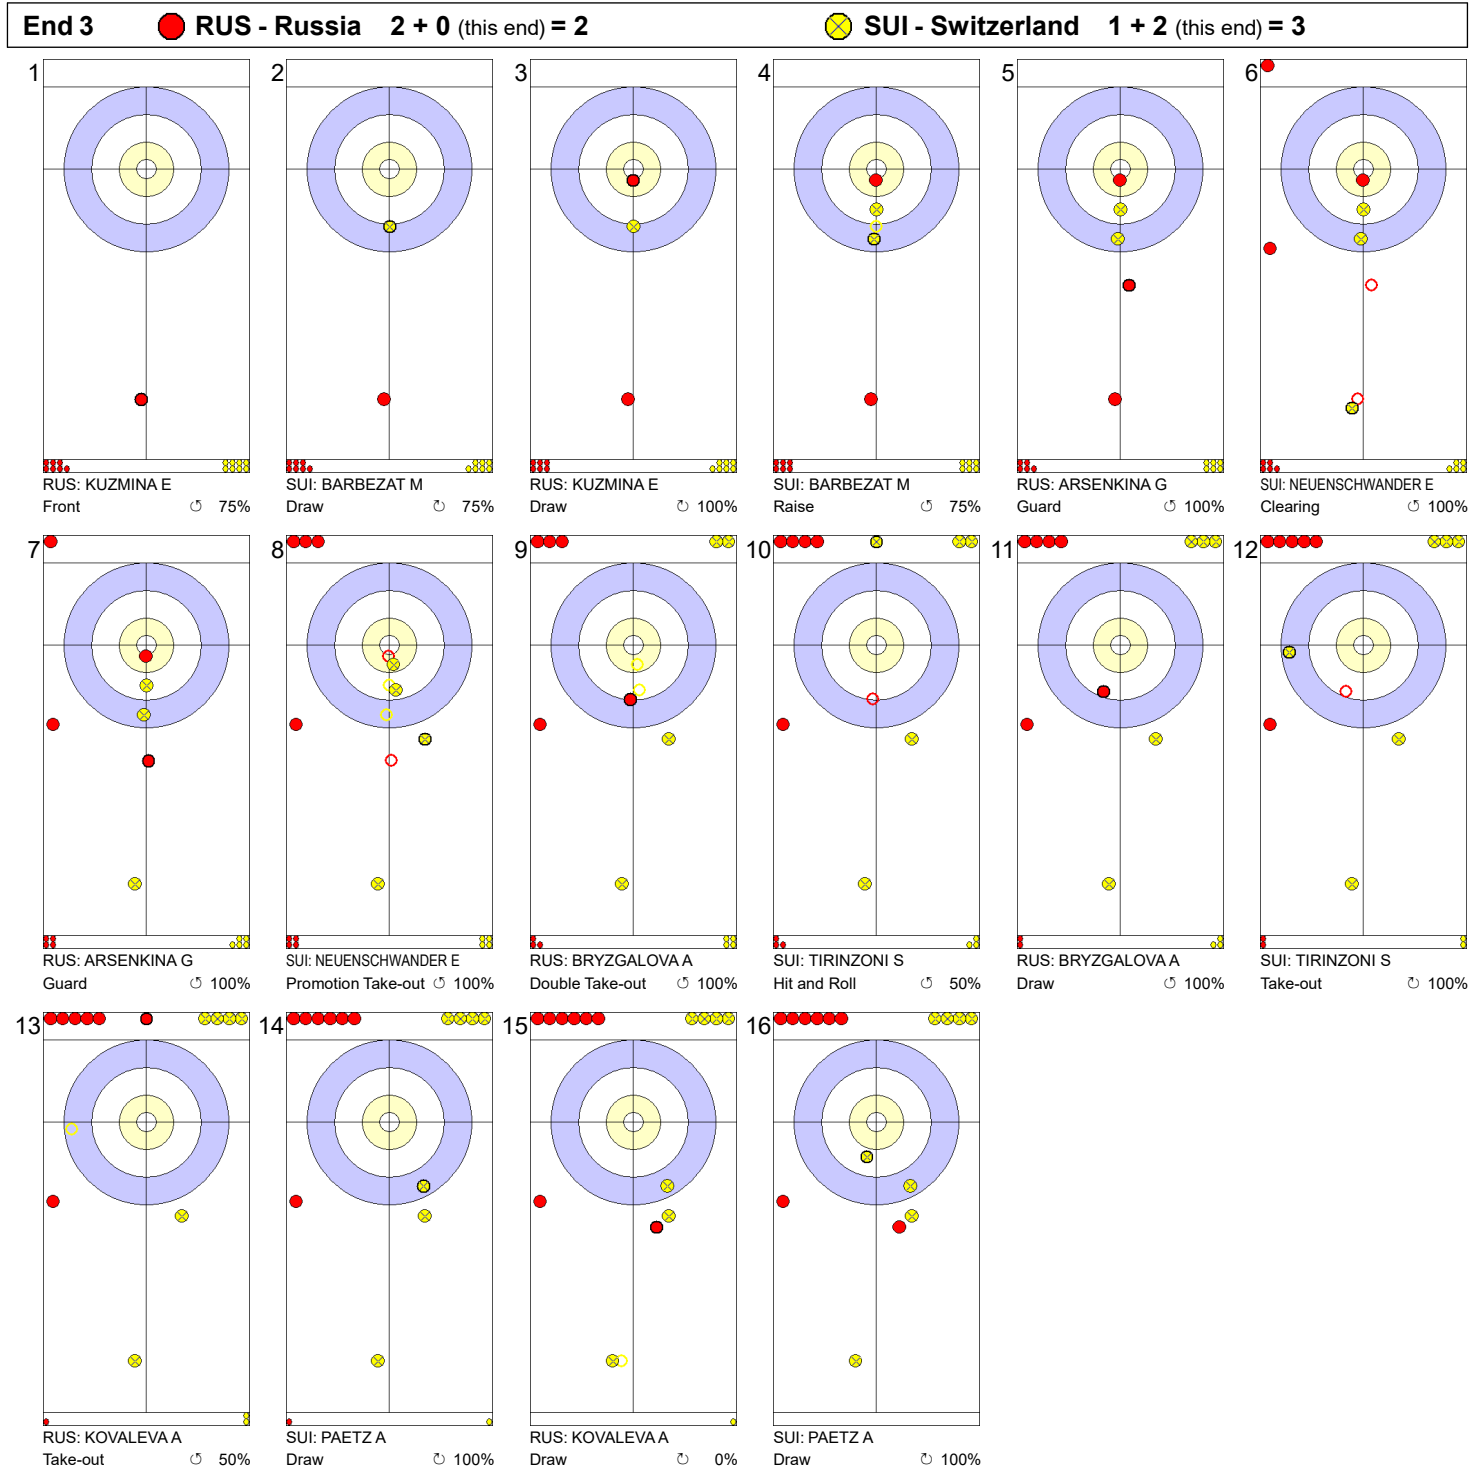

**Game - Shot by Shot**

**Legend:**  
 Clockwise      Counter-clockwise      - Not considered

**Game - Shot by Shot**

**Legend:**  
 ↻ Clockwise      ↺ Counter-clockwise      - Not considered

Game - Shot by Shot

**Legend:**  
 ⌚ Clockwise      ⌚ Counter-clockwise      - Not considered

SAT 16 MAR 2019  
Start Time 14:00

Round Robin Session 1 - Sheet B

Game - Shot by Shot

Legend:

⤵ Clockwise      ⤴ Counter-clockwise      - Not considered

SAT 16 MAR 2019  
Start Time 14:00

Round Robin Session 1 - Sheet B

Game - Shot by Shot

Legend:

↻ Clockwise      ↺ Counter-clockwise      - Not considered

Game - Shot by Shot

**Legend:**  
 Clockwise      Counter-clockwise      - Not considered

Game - Shot by Shot

**Legend:**  
 ⤵ Clockwise      ⤴ Counter-clockwise      - Not considered