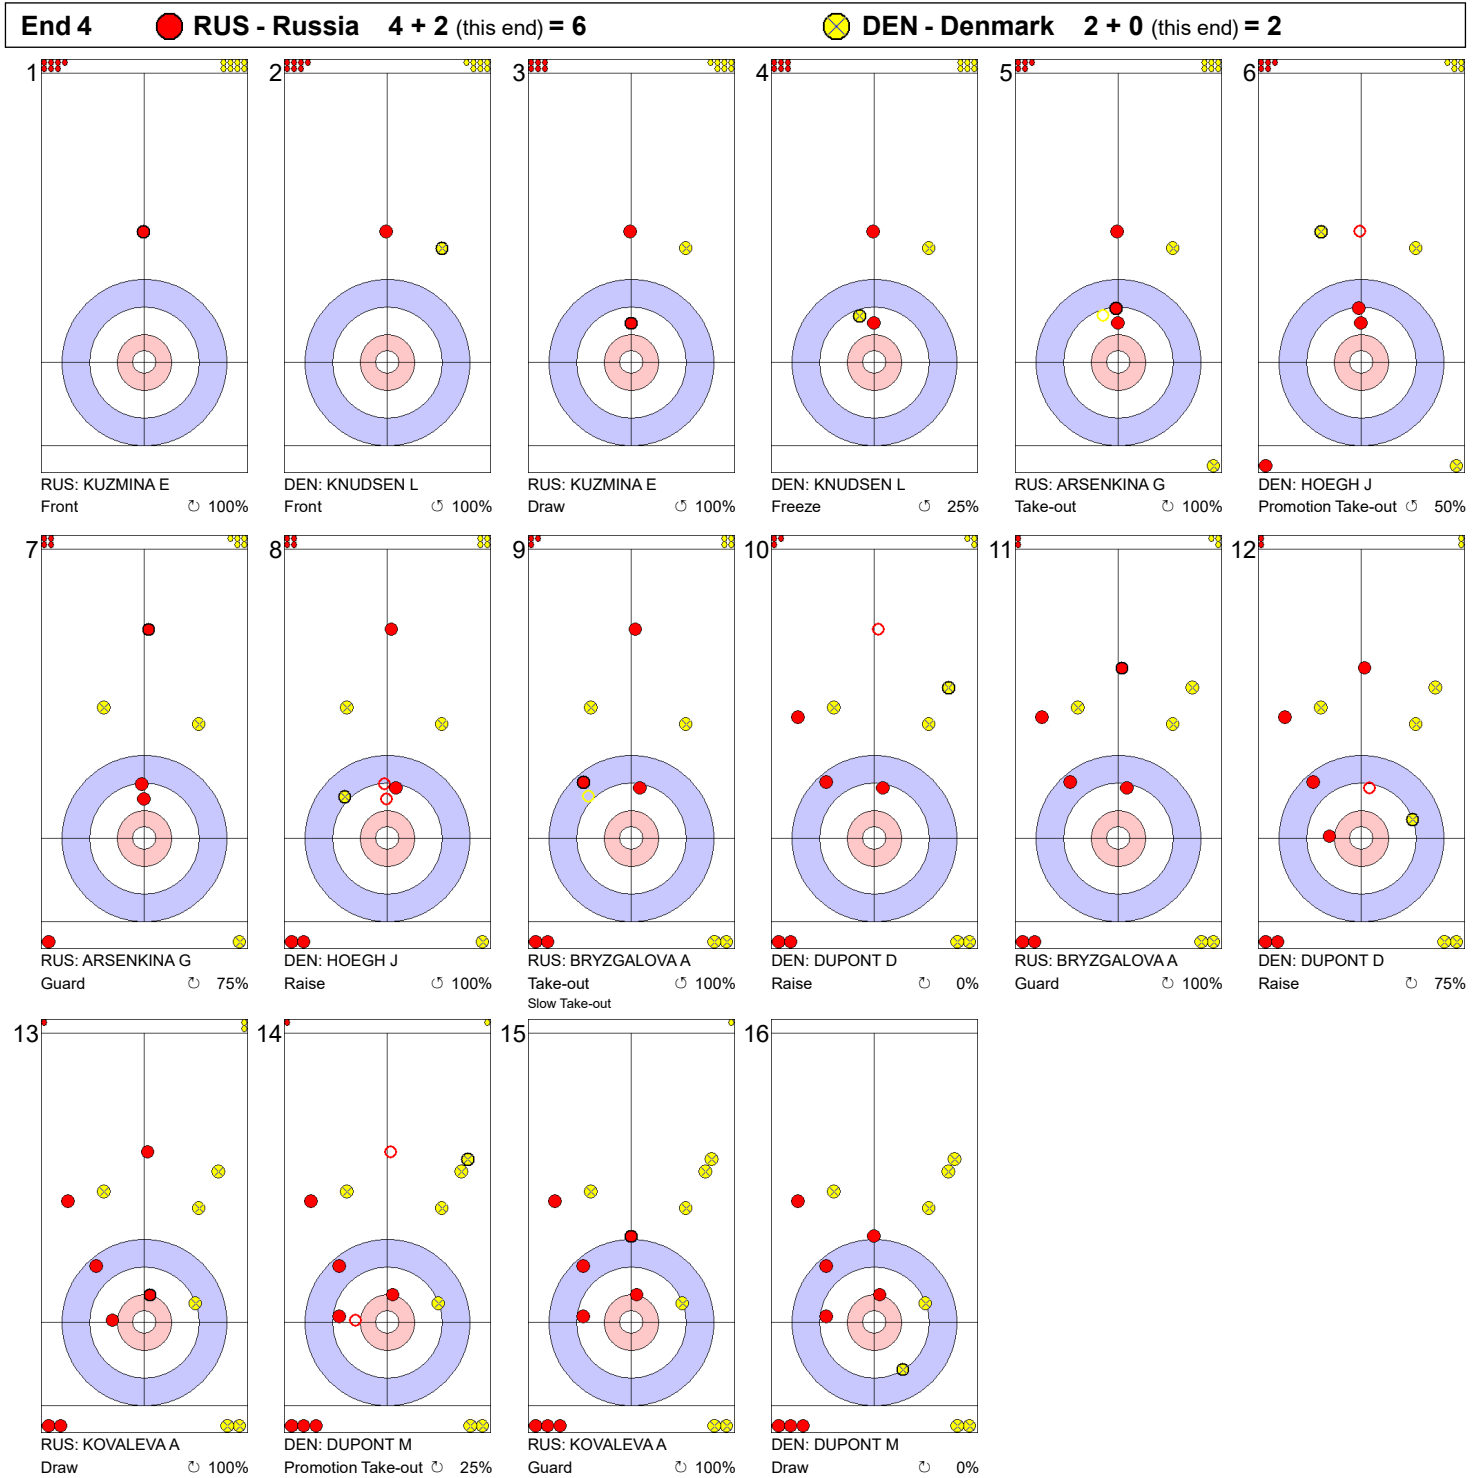

Game - Shot by Shot

Legend:
 Clockwise
 Counter-clockwise
 - Not considered

Game - Shot by Shot

Legend:
 ↻ Clockwise ↺ Counter-clockwise - Not considered

Game - Shot by Shot

End 3 **RUS - Russia** 3 + 1 (this end) = 4 **DEN - Denmark** 2 + 0 (this end) = 2

Legend:
 Clockwise Counter-clockwise - Not considered

Game - Shot by Shot

Legend:
 ↻ Clockwise ↺ Counter-clockwise - Not considered

Game - Shot by Shot

Legend:
 Clockwise
 Counter-clockwise
 - Not considered

Game - Shot by Shot

Legend:
 Clockwise Counter-clockwise - Not considered

Game - Shot by Shot

End 7 ● **RUS - Russia** 9 + 0 (this end) = 9 ● **DEN - Denmark** 4 + 1 (this end) = 5

Legend:
 ↻ Clockwise ↺ Counter-clockwise - Not considered

Game - Shot by Shot

Legend:
 ↻ Clockwise ↺ Counter-clockwise - Not considered