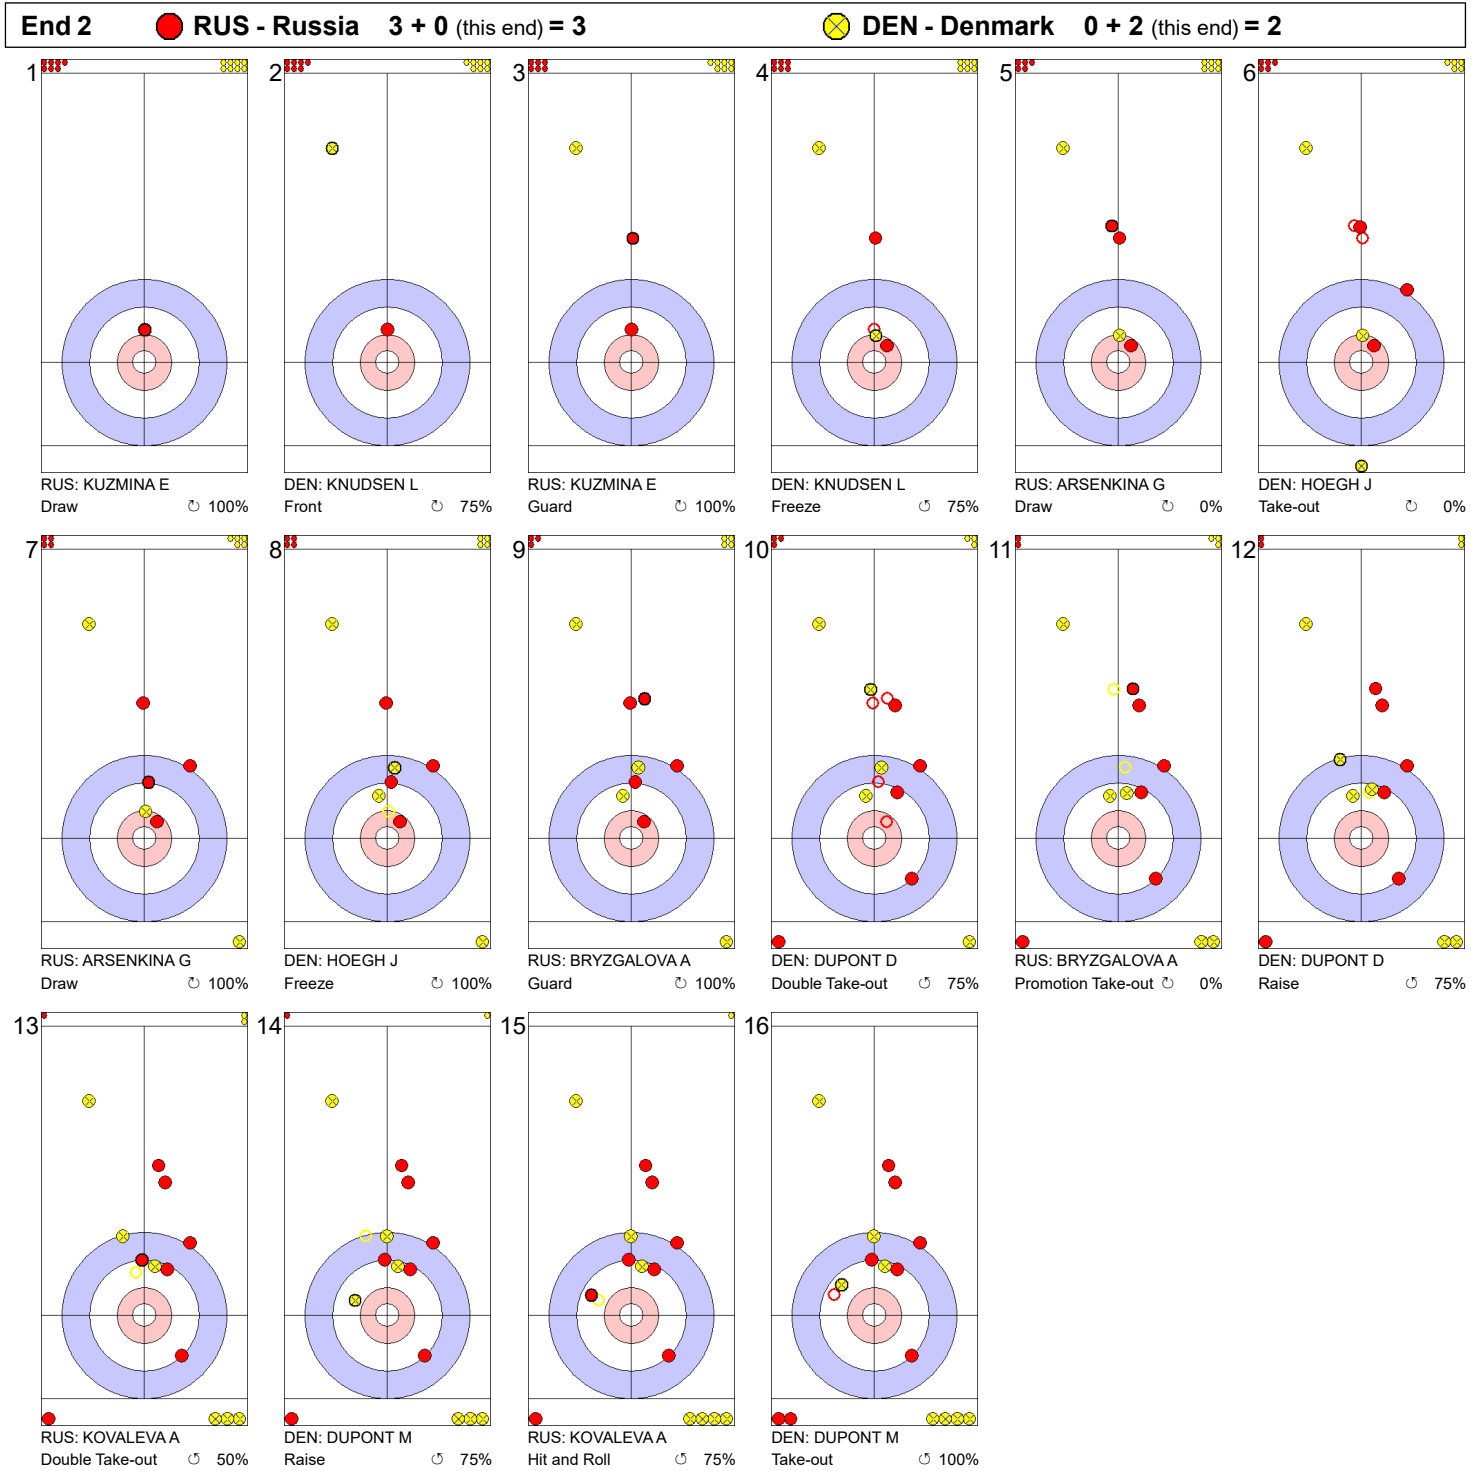

Game - Shot by Shot

Legend:
 Clockwise
 Counter-clockwise
 - Not considered

Game - Shot by Shot

Legend:
 ↻ Clockwise ↺ Counter-clockwise - Not considered

Game - Shot by Shot

End 3 **RUS - Russia** 3 + 1 (this end) = 4 **DEN - Denmark** 2 + 0 (this end) = 2

Legend:
 Clockwise Counter-clockwise - Not considered

Game - Shot by Shot

Legend:
 ↻ Clockwise ↺ Counter-clockwise - Not considered

Game - Shot by Shot

Legend:
 Clockwise
 Counter-clockwise
 - Not considered

Game - Shot by Shot

Legend:
 Clockwise Counter-clockwise - Not considered

Game - Shot by Shot

End 7 ● **RUS - Russia** 9 + 0 (this end) = 9 ● **DEN - Denmark** 4 + 1 (this end) = 5

Legend:
 ↻ Clockwise ↺ Counter-clockwise - Not considered

Game - Shot by Shot

Legend:
 ↻ Clockwise ↺ Counter-clockwise - Not considered