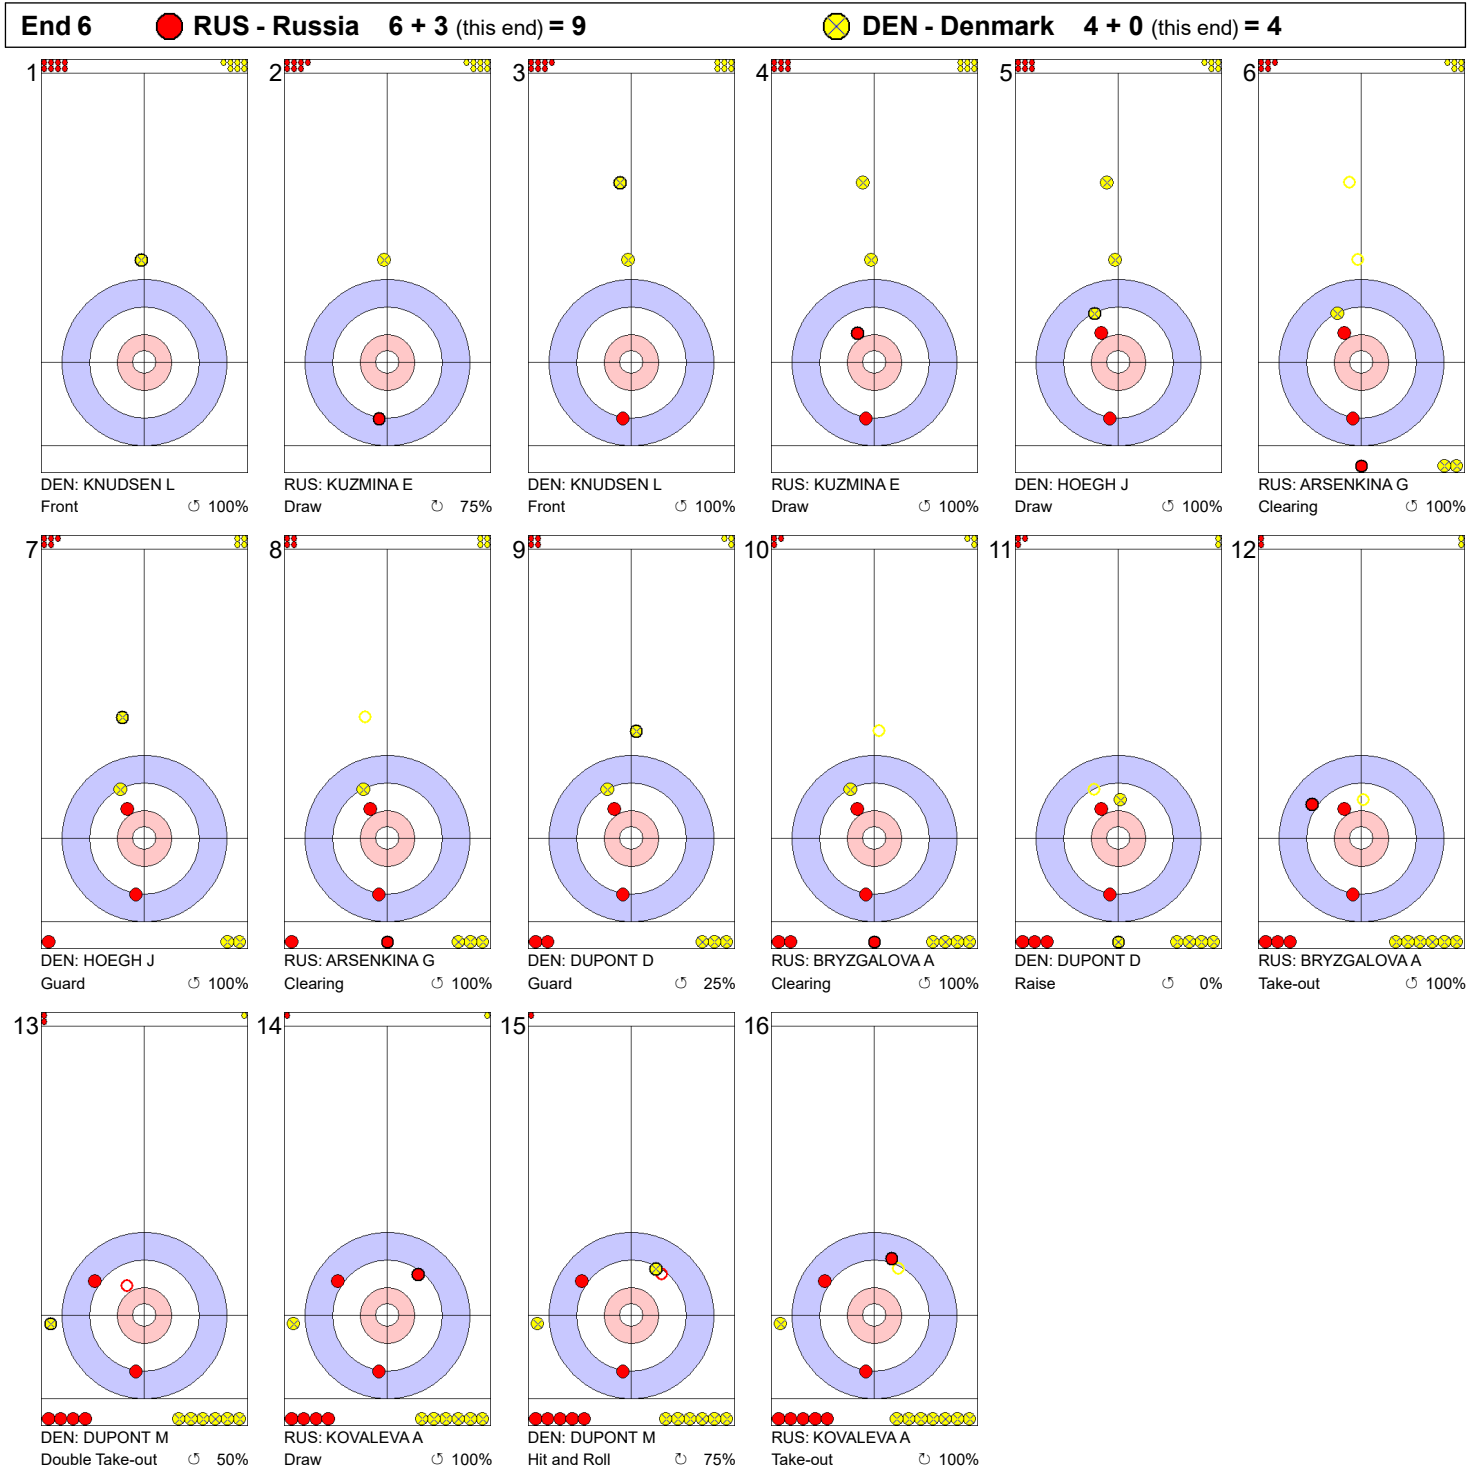

Game - Shot by Shot

Legend:
 Clockwise
 Counter-clockwise
 - Not considered

Game - Shot by Shot

Legend:
 ↻ Clockwise ↺ Counter-clockwise - Not considered

Game - Shot by Shot

End 3 **RUS - Russia** 3 + 1 (this end) = 4 **DEN - Denmark** 2 + 0 (this end) = 2

Legend:
 Clockwise Counter-clockwise - Not considered

Game - Shot by Shot

Legend:
 ↻ Clockwise ↺ Counter-clockwise - Not considered

Game - Shot by Shot

Legend:
 Clockwise
 Counter-clockwise
 - Not considered

Game - Shot by Shot

Legend:
 Clockwise Counter-clockwise - Not considered

Game - Shot by Shot

End 7 ● **RUS - Russia** 9 + 0 (this end) = 9 ● **DEN - Denmark** 4 + 1 (this end) = 5

Legend:
 ↻ Clockwise ↺ Counter-clockwise - Not considered

Game - Shot by Shot

Legend:
 ↻ Clockwise ↺ Counter-clockwise - Not considered