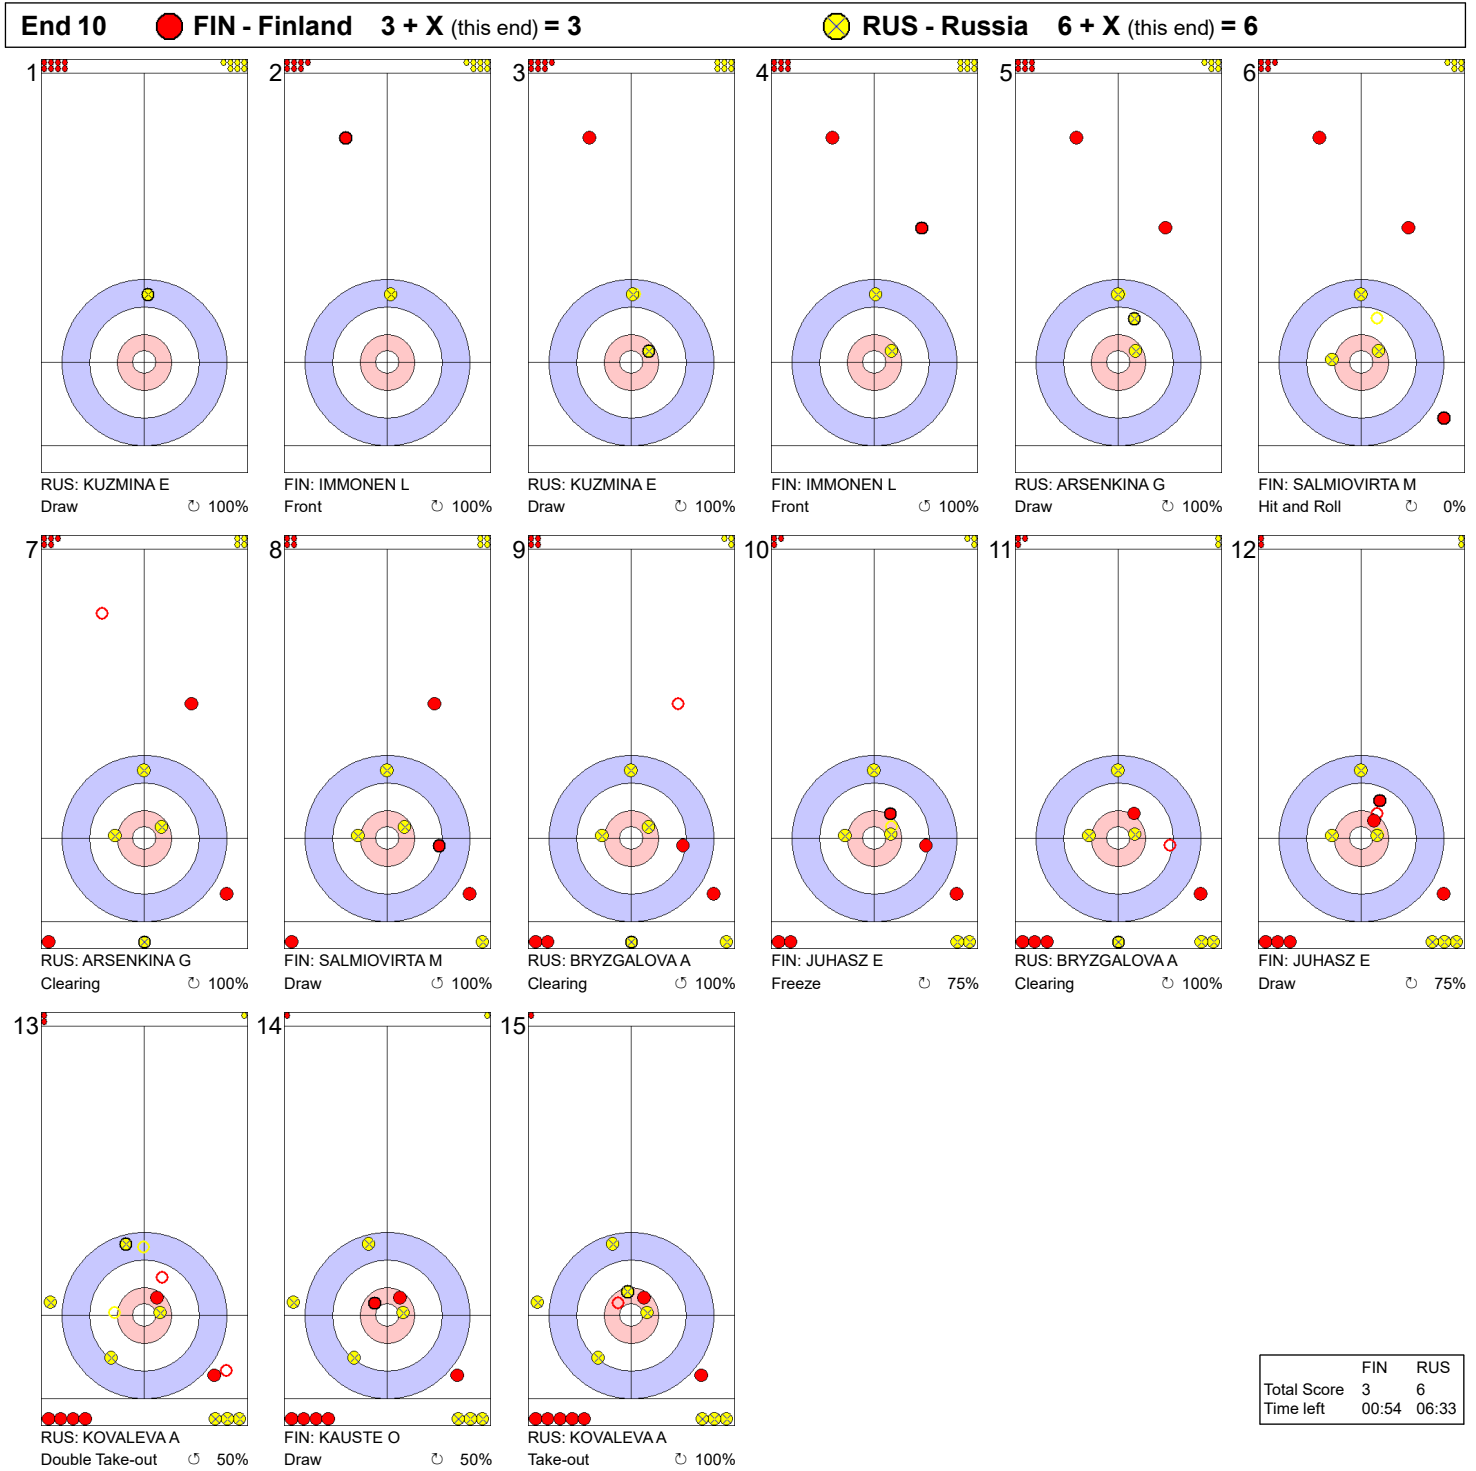

Game - Shot by Shot

Legend:
 Clockwise
 Counter-clockwise
 - Not considered

Game - Shot by Shot

Legend:
 ↻ Clockwise ↺ Counter-clockwise - Not considered

Game - Shot by Shot

Legend:
 Clockwise
 Counter-clockwise
 - Not considered

Game - Shot by Shot

Legend:
 Clockwise
 Counter-clockwise
 - Not considered

Game - Shot by Shot

Legend:
 ↻ Clockwise ↺ Counter-clockwise - Not considered
 X Unfinished end due to concession