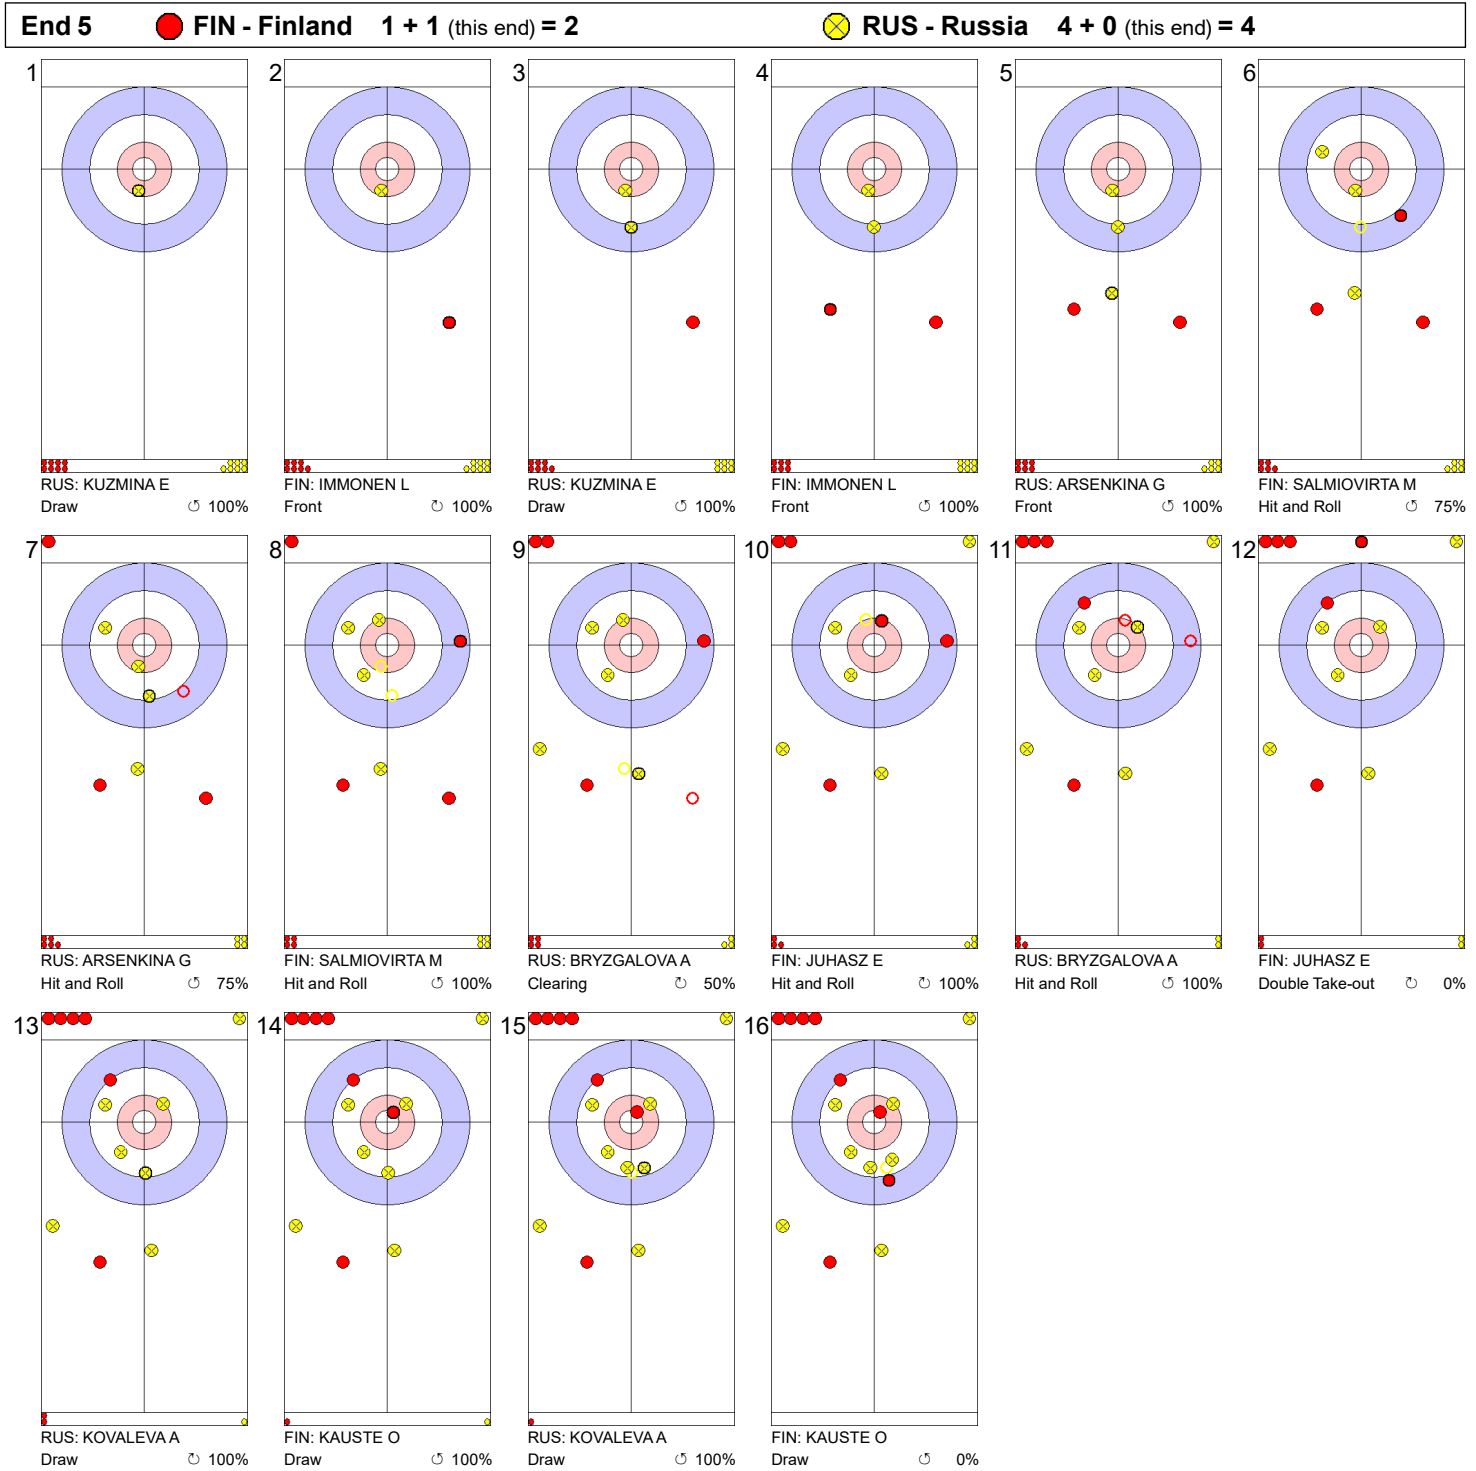

Game - Shot by Shot

Legend:
 Clockwise
 Counter-clockwise
 - Not considered

Game - Shot by Shot

Legend:
 ↻ Clockwise ↺ Counter-clockwise - Not considered

Game - Shot by Shot

Legend:
 Clockwise
 Counter-clockwise
 - Not considered

Game - Shot by Shot

Legend:
 Clockwise
 Counter-clockwise
 - Not considered

Game - Shot by Shot

Legend:
 ↻ Clockwise ↺ Counter-clockwise - Not considered
 X Unfinished end due to concession