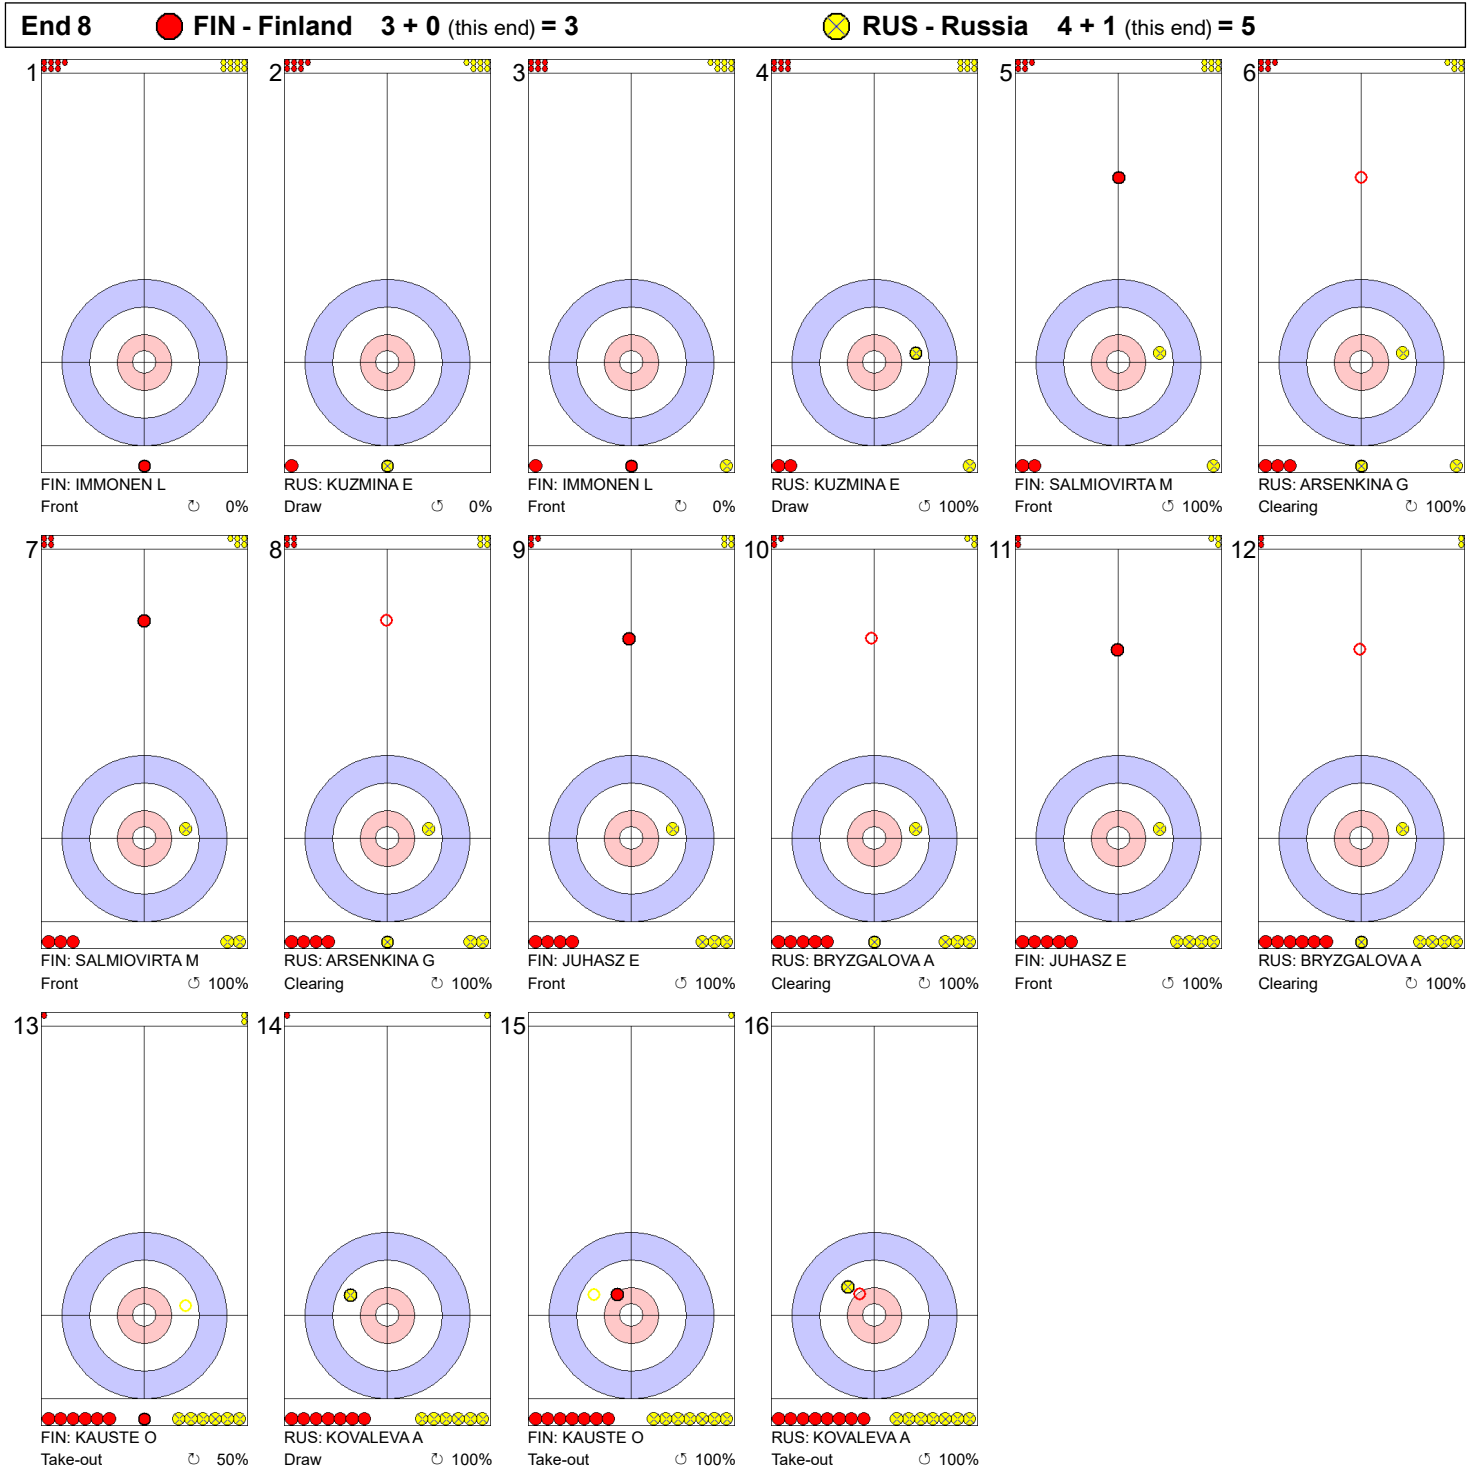

Game - Shot by Shot

Legend:
 Clockwise
 Counter-clockwise
 - Not considered

Game - Shot by Shot

Legend:
 ↻ Clockwise ↺ Counter-clockwise - Not considered

Game - Shot by Shot

Legend:
 Clockwise
 Counter-clockwise
 - Not considered

Game - Shot by Shot

Legend:
 Clockwise
 Counter-clockwise
 - Not considered

Game - Shot by Shot

Legend:
 ↻ Clockwise ↺ Counter-clockwise - Not considered
 X Unfinished end due to concession