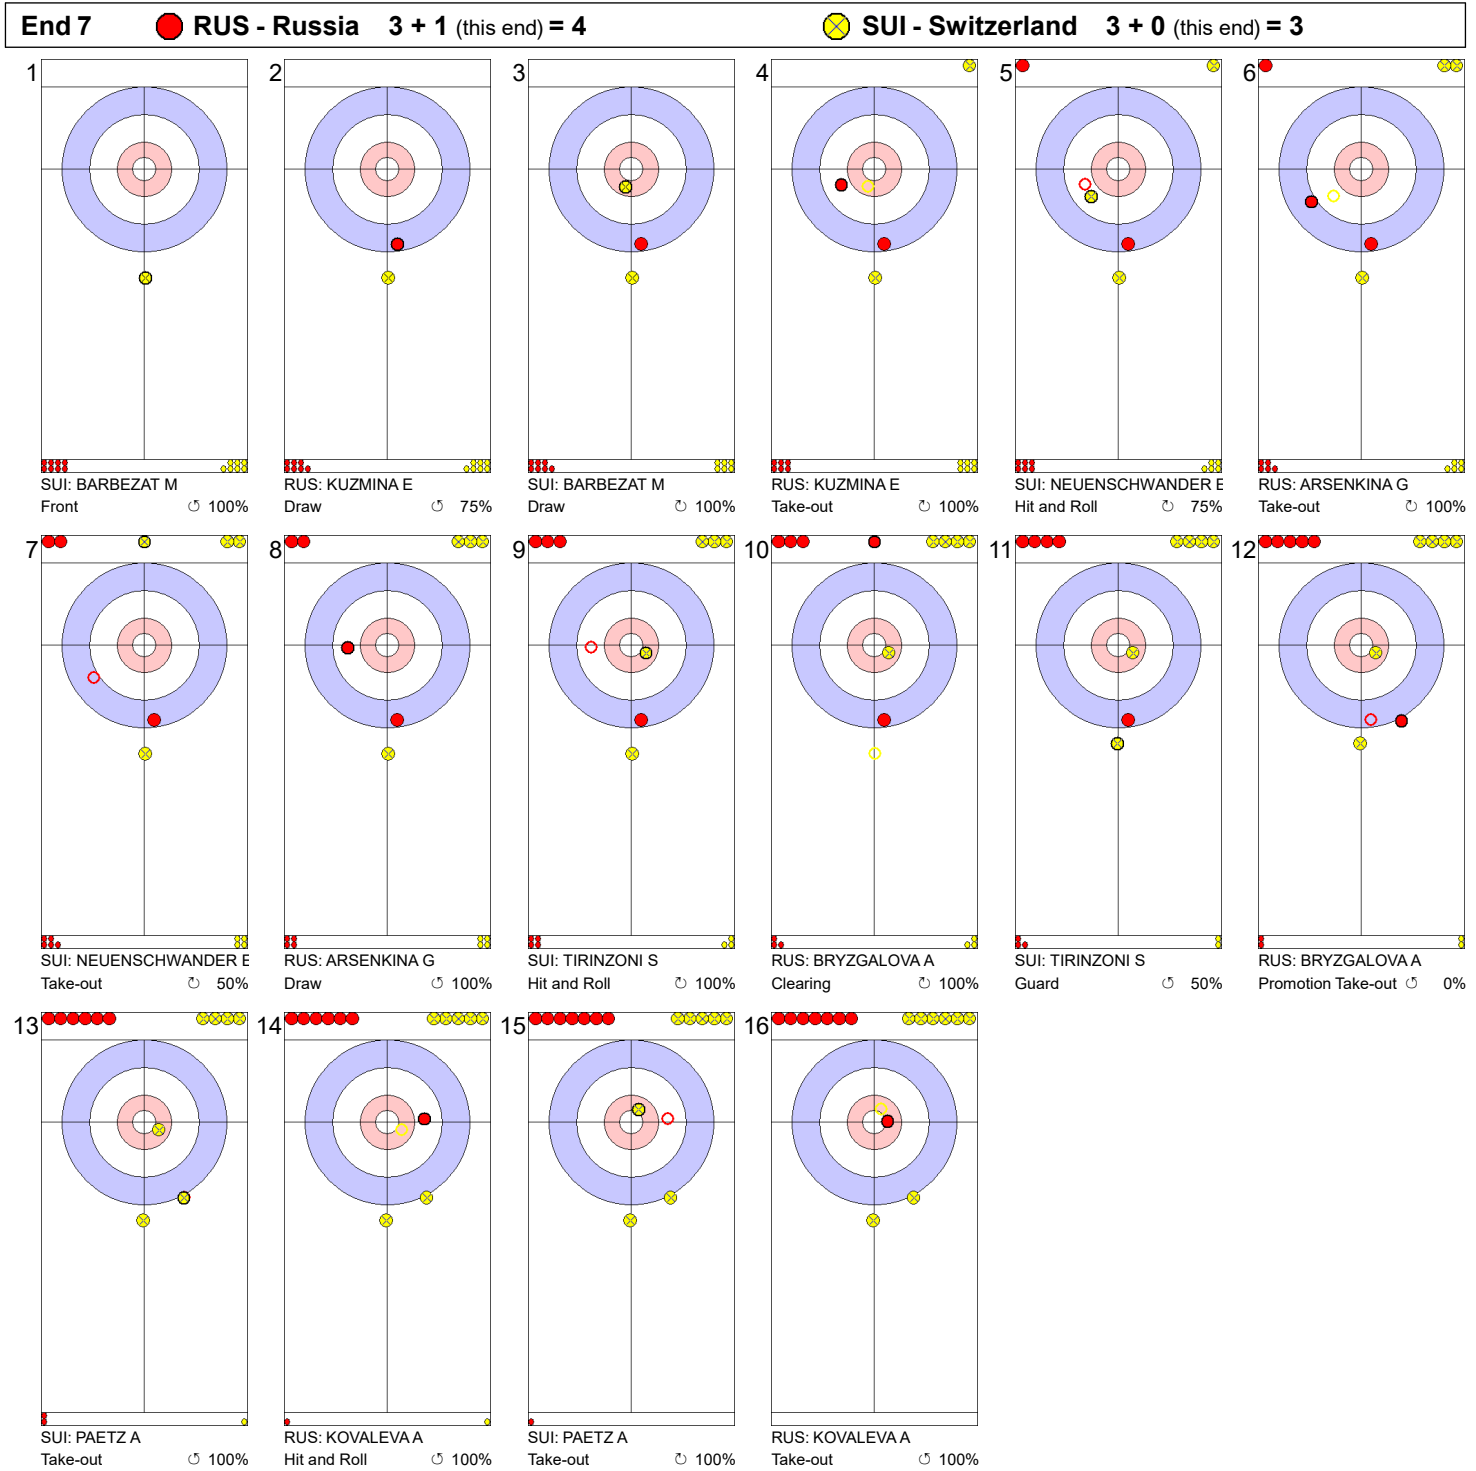

**Game - Shot by Shot**

**Legend:**  
 Clockwise      Counter-clockwise      - Not considered

**Game - Shot by Shot**

**Legend:**  
 Clockwise     
 Counter-clockwise     
 - Not considered

**Game - Shot by Shot**

**Legend:**  
 ⌚ Clockwise      ⌚ Counter-clockwise      - Not considered

**Game - Shot by Shot**

**Legend:**  
 ↻ Clockwise      ↺ Counter-clockwise      - Not considered

**Game - Shot by Shot**

**Legend:**  
 ⌚ Clockwise      ⌚ Counter-clockwise      - Not considered

	RUS	SUI
Total Score	5	6
Time left	02:23	03:27

**Legend:**  
 ⌚ Clockwise      ⌚ Counter-clockwise      - Not considered