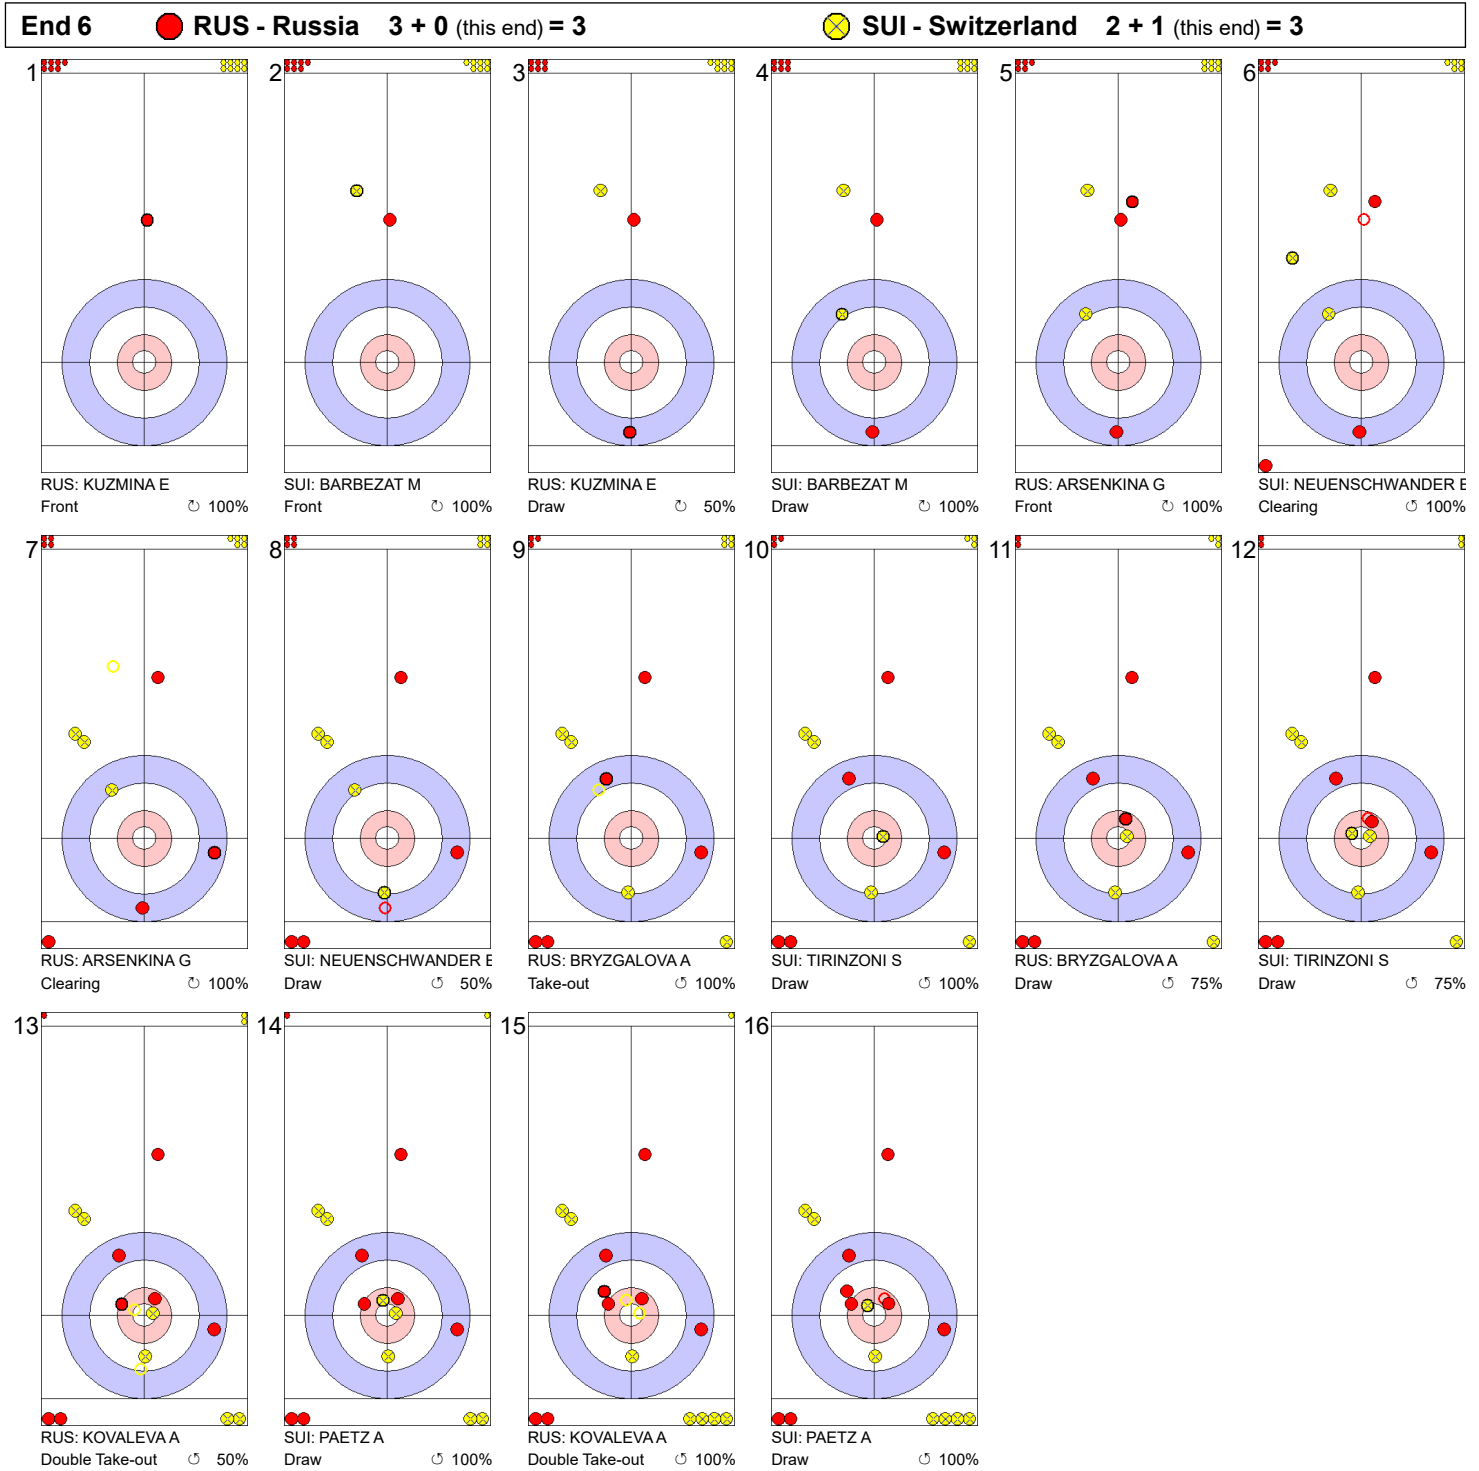

**Game - Shot by Shot**

**Legend:**  
 Clockwise      Counter-clockwise      - Not considered

**Game - Shot by Shot**

**Legend:**  
 Clockwise     
 Counter-clockwise     
 - Not considered

**Game - Shot by Shot**

**Legend:**  
 ⌚ Clockwise      ⌚ Counter-clockwise      - Not considered

**Game - Shot by Shot**

**Legend:**  
 ↻ Clockwise      ↺ Counter-clockwise      - Not considered

**Game - Shot by Shot**

**Legend:**  
 ⌚ Clockwise      ⌚ Counter-clockwise      - Not considered

	RUS	SUI
Total Score	5	6
Time left	02:23	03:27

**Legend:**  
 ⌚ Clockwise      ⌚ Counter-clockwise      - Not considered