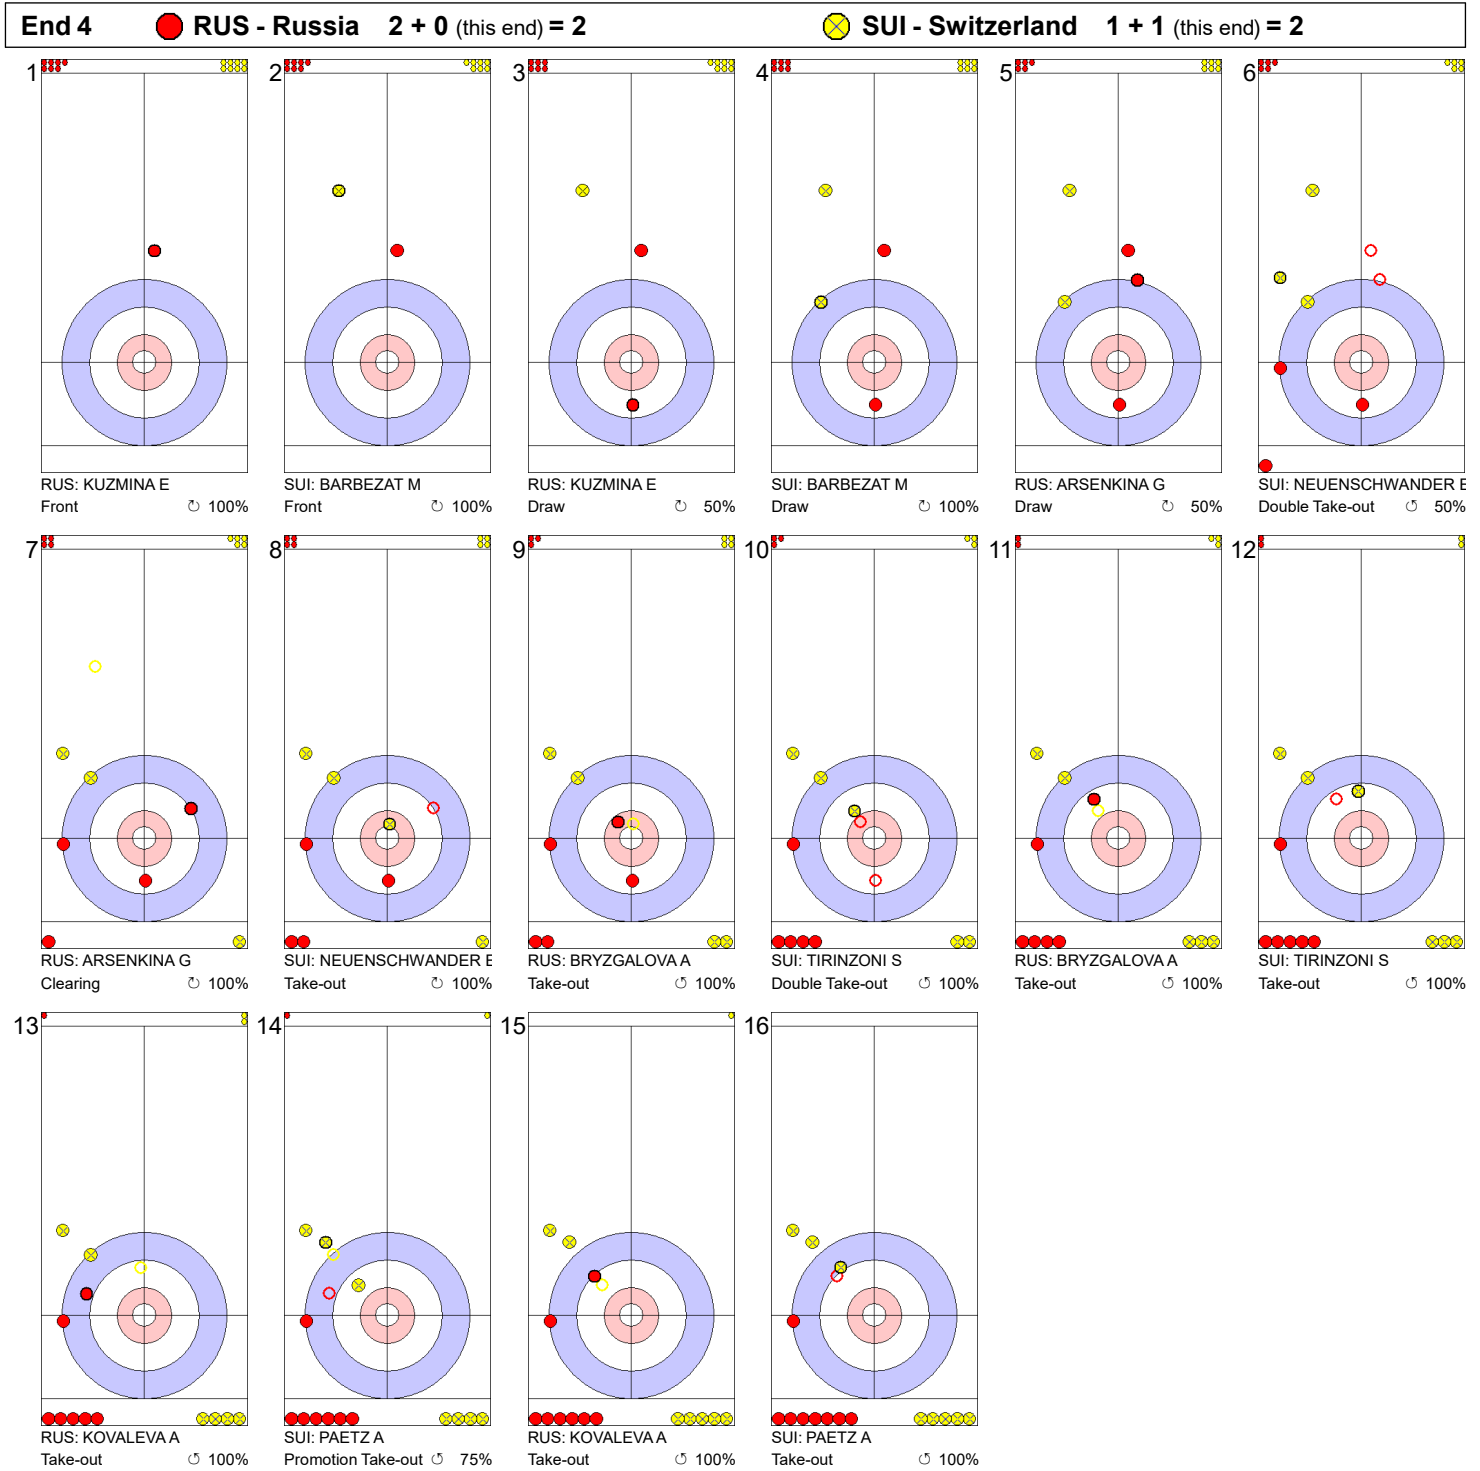

**Game - Shot by Shot**

**Legend:**  
 Clockwise      Counter-clockwise      - Not considered

**Game - Shot by Shot**

**Legend:**  
 Clockwise     
 Counter-clockwise     
 - Not considered

**Game - Shot by Shot**

**Legend:**  
 ⌚ Clockwise      ⌚ Counter-clockwise      - Not considered

**Game - Shot by Shot**

**Legend:**  
 ↻ Clockwise      ↺ Counter-clockwise      - Not considered

**Game - Shot by Shot**

**Legend:**  
 ⌚ Clockwise      ⌚ Counter-clockwise      - Not considered

	RUS	SUI
Total Score	5	6
Time left	02:23	03:27

**Legend:**  
 ⌚ Clockwise      ⌚ Counter-clockwise      - Not considered