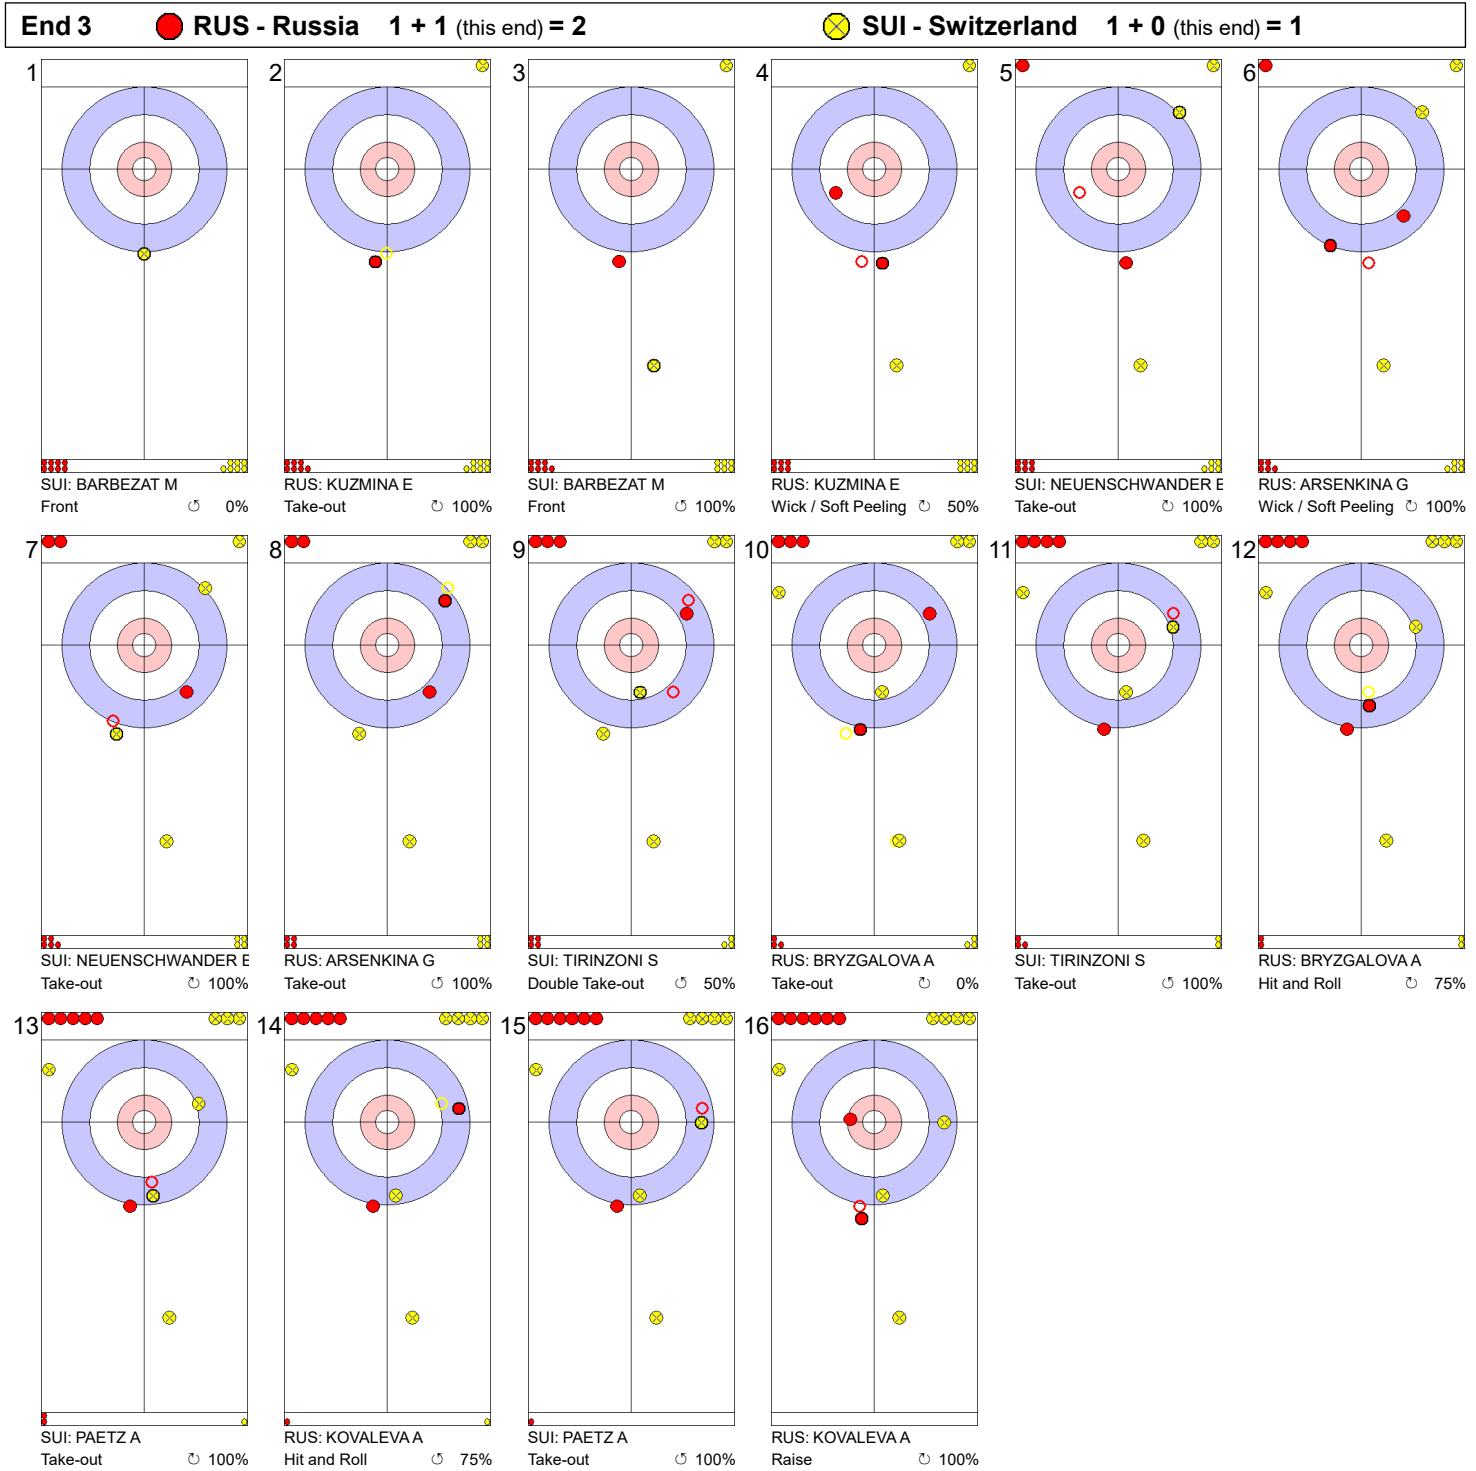

**Game - Shot by Shot**

**Legend:**  
 Clockwise      Counter-clockwise      - Not considered

**Game - Shot by Shot**

**Legend:**  
 Clockwise     
 Counter-clockwise     
 - Not considered

**Game - Shot by Shot**

**Legend:**  
 ⌚ Clockwise      ⌚ Counter-clockwise      - Not considered

**Game - Shot by Shot**

**Legend:**  
 ↻ Clockwise      ↺ Counter-clockwise      - Not considered

**Game - Shot by Shot**

**Legend:**  
 ⌚ Clockwise      ⌚ Counter-clockwise      - Not considered

	RUS	SUI
Total Score	5	6
Time left	02:23	03:27

**Legend:**  
 ⌚ Clockwise      ⌚ Counter-clockwise      - Not considered