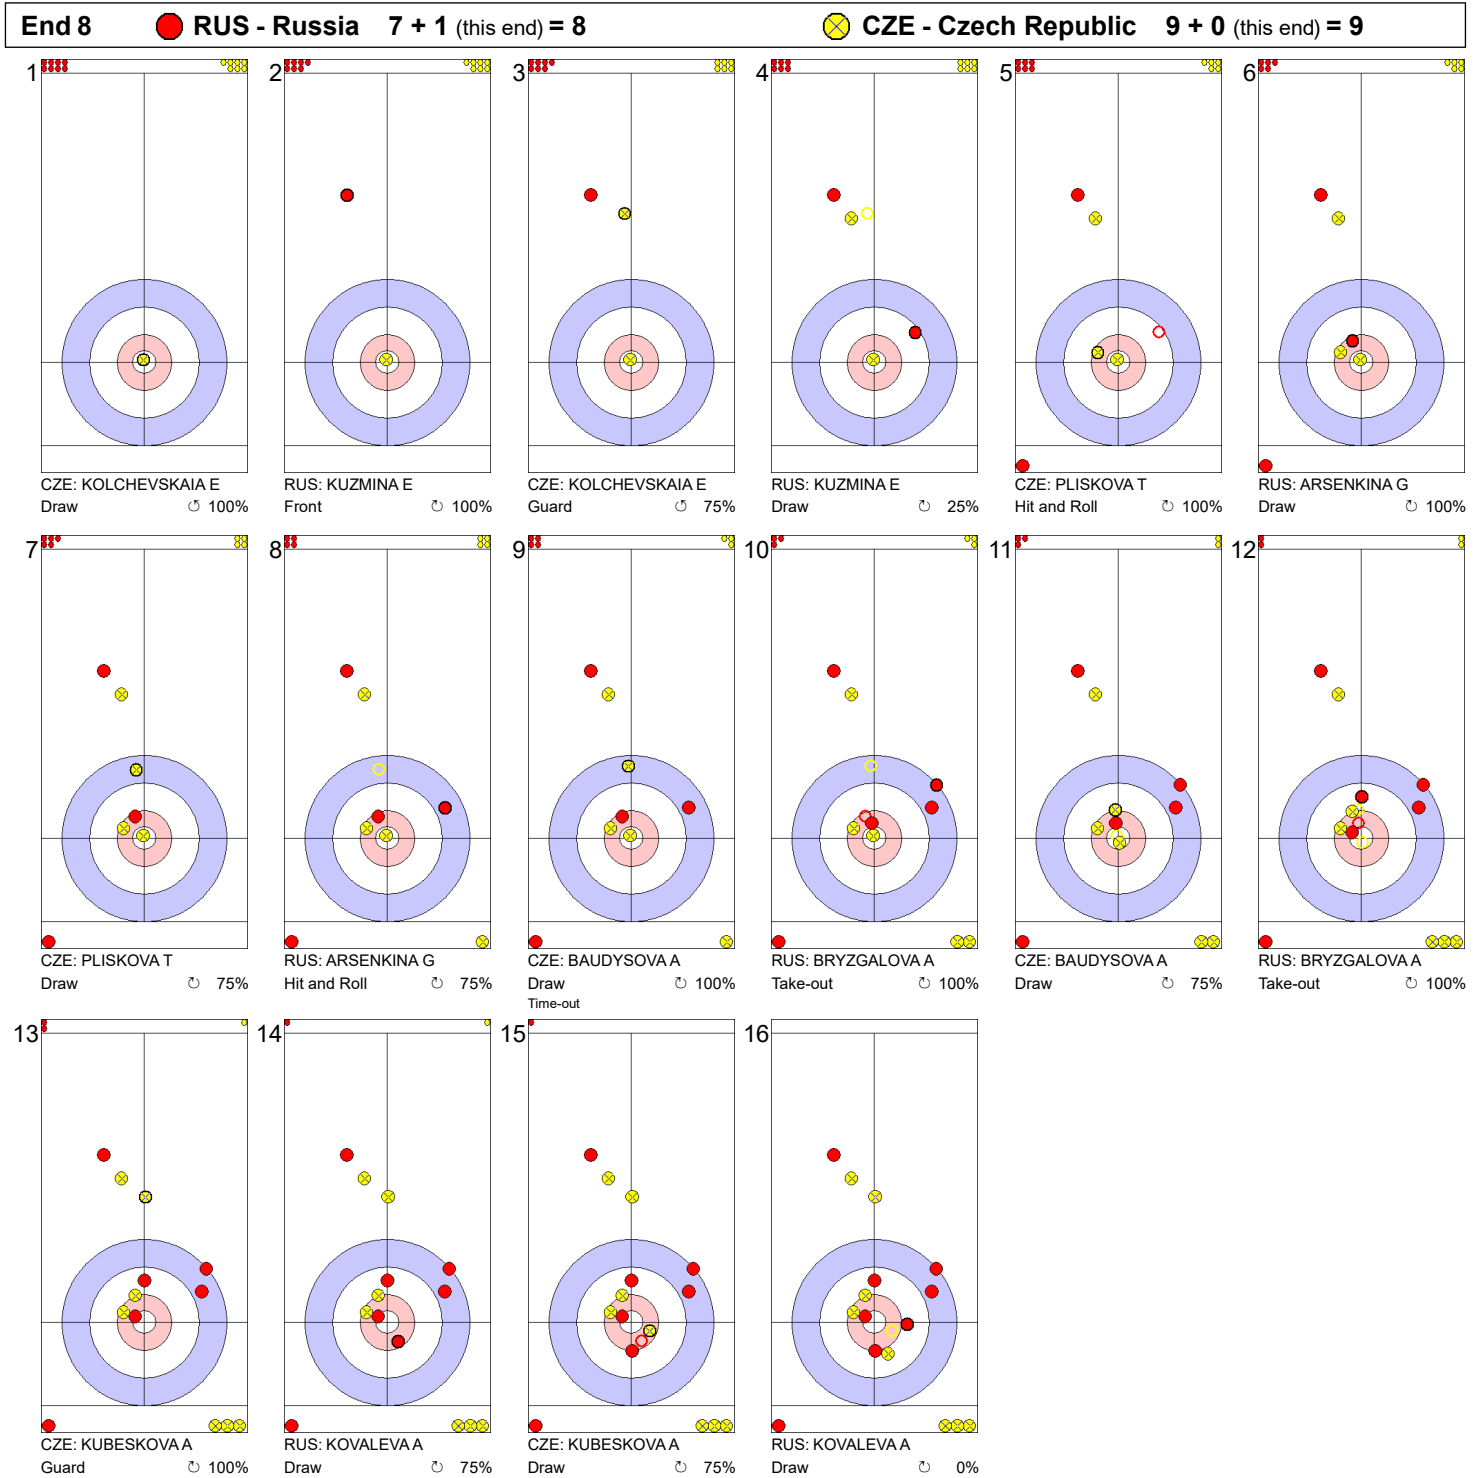

**Legend:**  
 ↻ Clockwise      ↺ Counter-clockwise      - Not considered

**Game - Shot by Shot**

**Legend:**  
 ⌚ Clockwise      ⌚ Counter-clockwise      - Not considered

**Game - Shot by Shot**

**Legend:**  
 ⌚ Clockwise      ⌚ Counter-clockwise      - Not considered

**Game - Shot by Shot**

**Legend:**  
 Clockwise     
 Counter-clockwise     
 - Not considered

**Game - Shot by Shot**

**Legend:**  
 Clockwise     
 Counter-clockwise     
 - Not considered

**Game - Shot by Shot**

**Legend:**  
 Clockwise     
 Counter-clockwise     
 - Not considered

**Game - Shot by Shot**

**Legend:**  
 Clockwise     
 Counter-clockwise     
 - Not considered

**Game - Shot by Shot**

**Legend:**  
 ⌚ Clockwise      ⌚ Counter-clockwise      - Not considered

**Game - Shot by Shot**

**Legend:**  
 Clockwise      Counter-clockwise      - Not considered