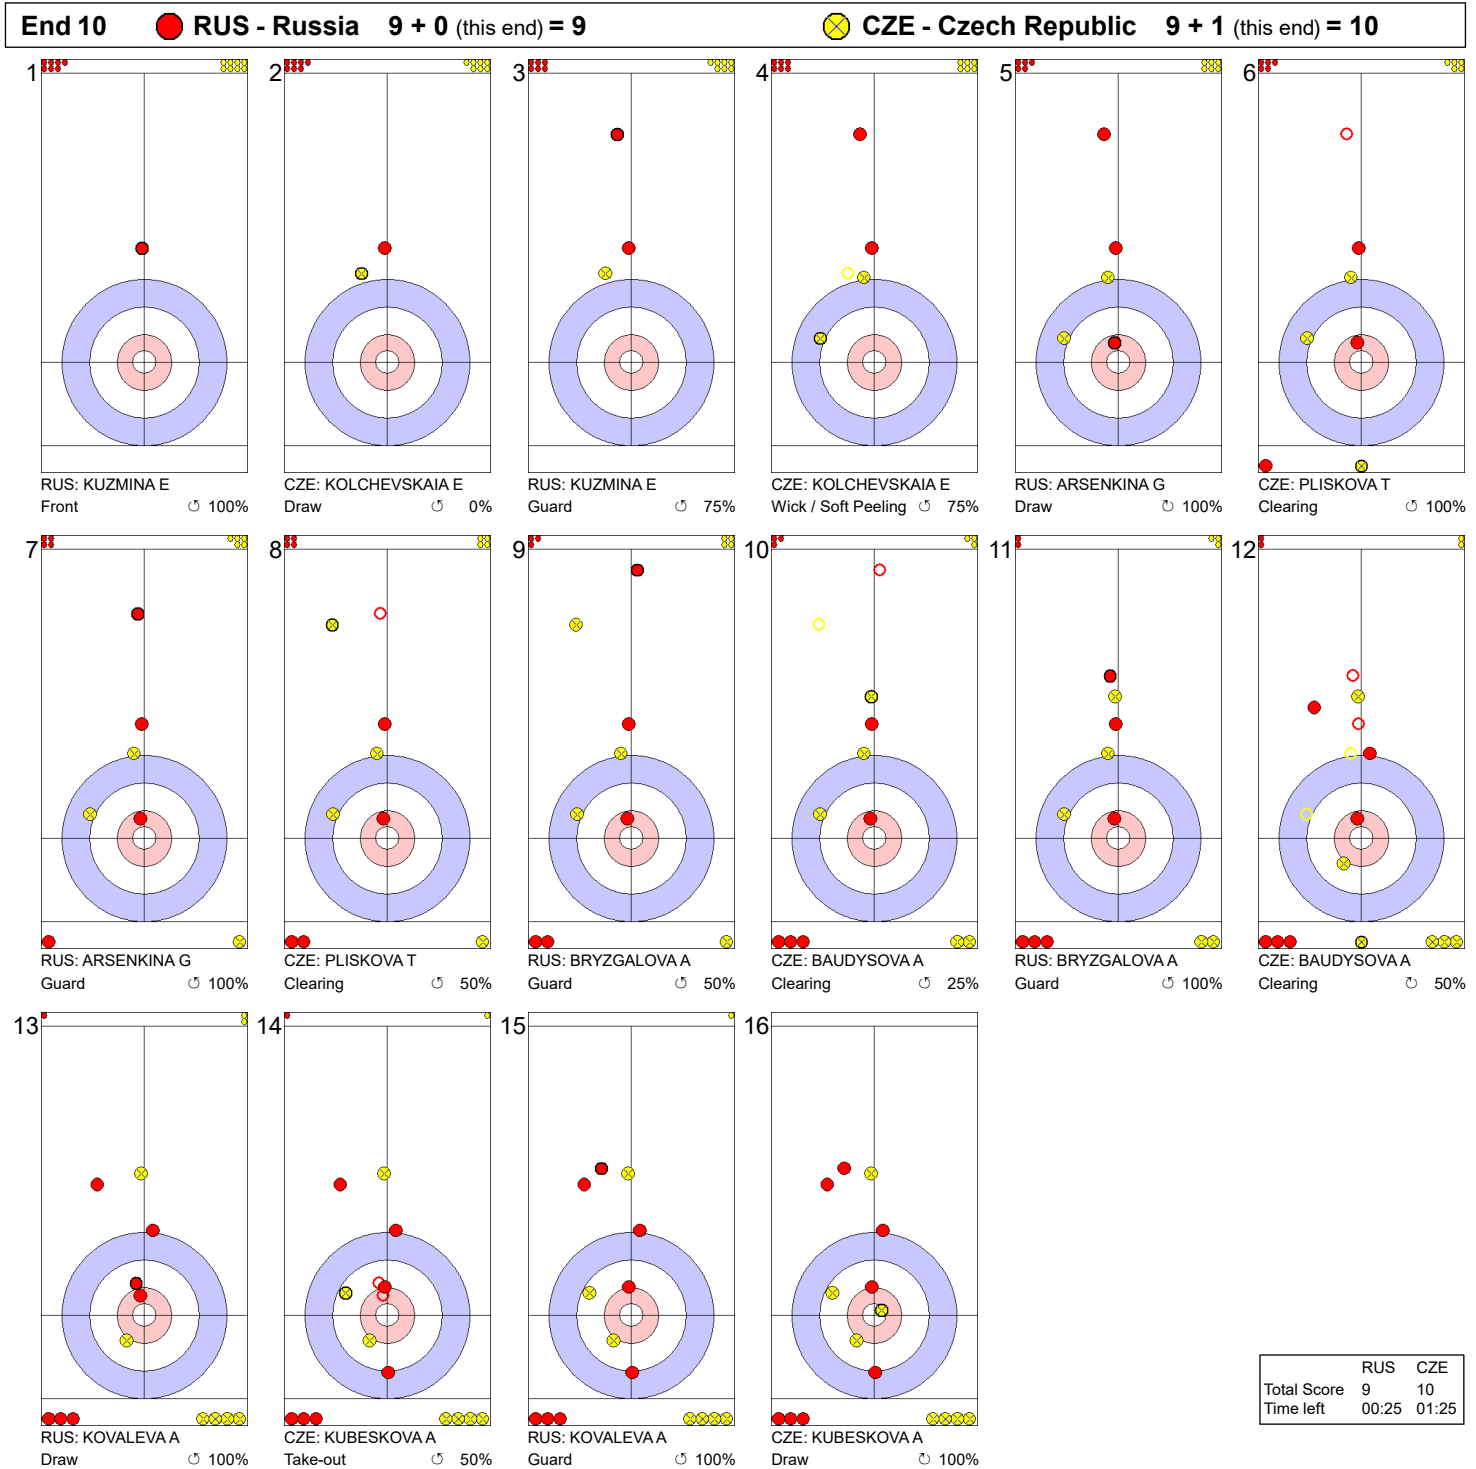

**Legend:**  
 ↻ Clockwise      ↺ Counter-clockwise      - Not considered

**Game - Shot by Shot**

**Legend:**  
 ⌚ Clockwise      ⌚ Counter-clockwise      - Not considered

**Game - Shot by Shot**

**Legend:**  
 ⌚ Clockwise      ⌚ Counter-clockwise      - Not considered

**Game - Shot by Shot**

**Legend:**  
 Clockwise     
 Counter-clockwise     
 - Not considered

**Game - Shot by Shot**

**Legend:**  
 Clockwise     
 Counter-clockwise     
 - Not considered

**Game - Shot by Shot**

**Legend:**  
 Clockwise     
 Counter-clockwise     
 - Not considered

**Game - Shot by Shot**

**Legend:**  
 Clockwise     
 Counter-clockwise     
 - Not considered

**Game - Shot by Shot**

**Legend:**  
 ⌚ Clockwise      ⌚ Counter-clockwise      - Not considered

**Game - Shot by Shot**

**Legend:**  
 Clockwise      Counter-clockwise      - Not considered