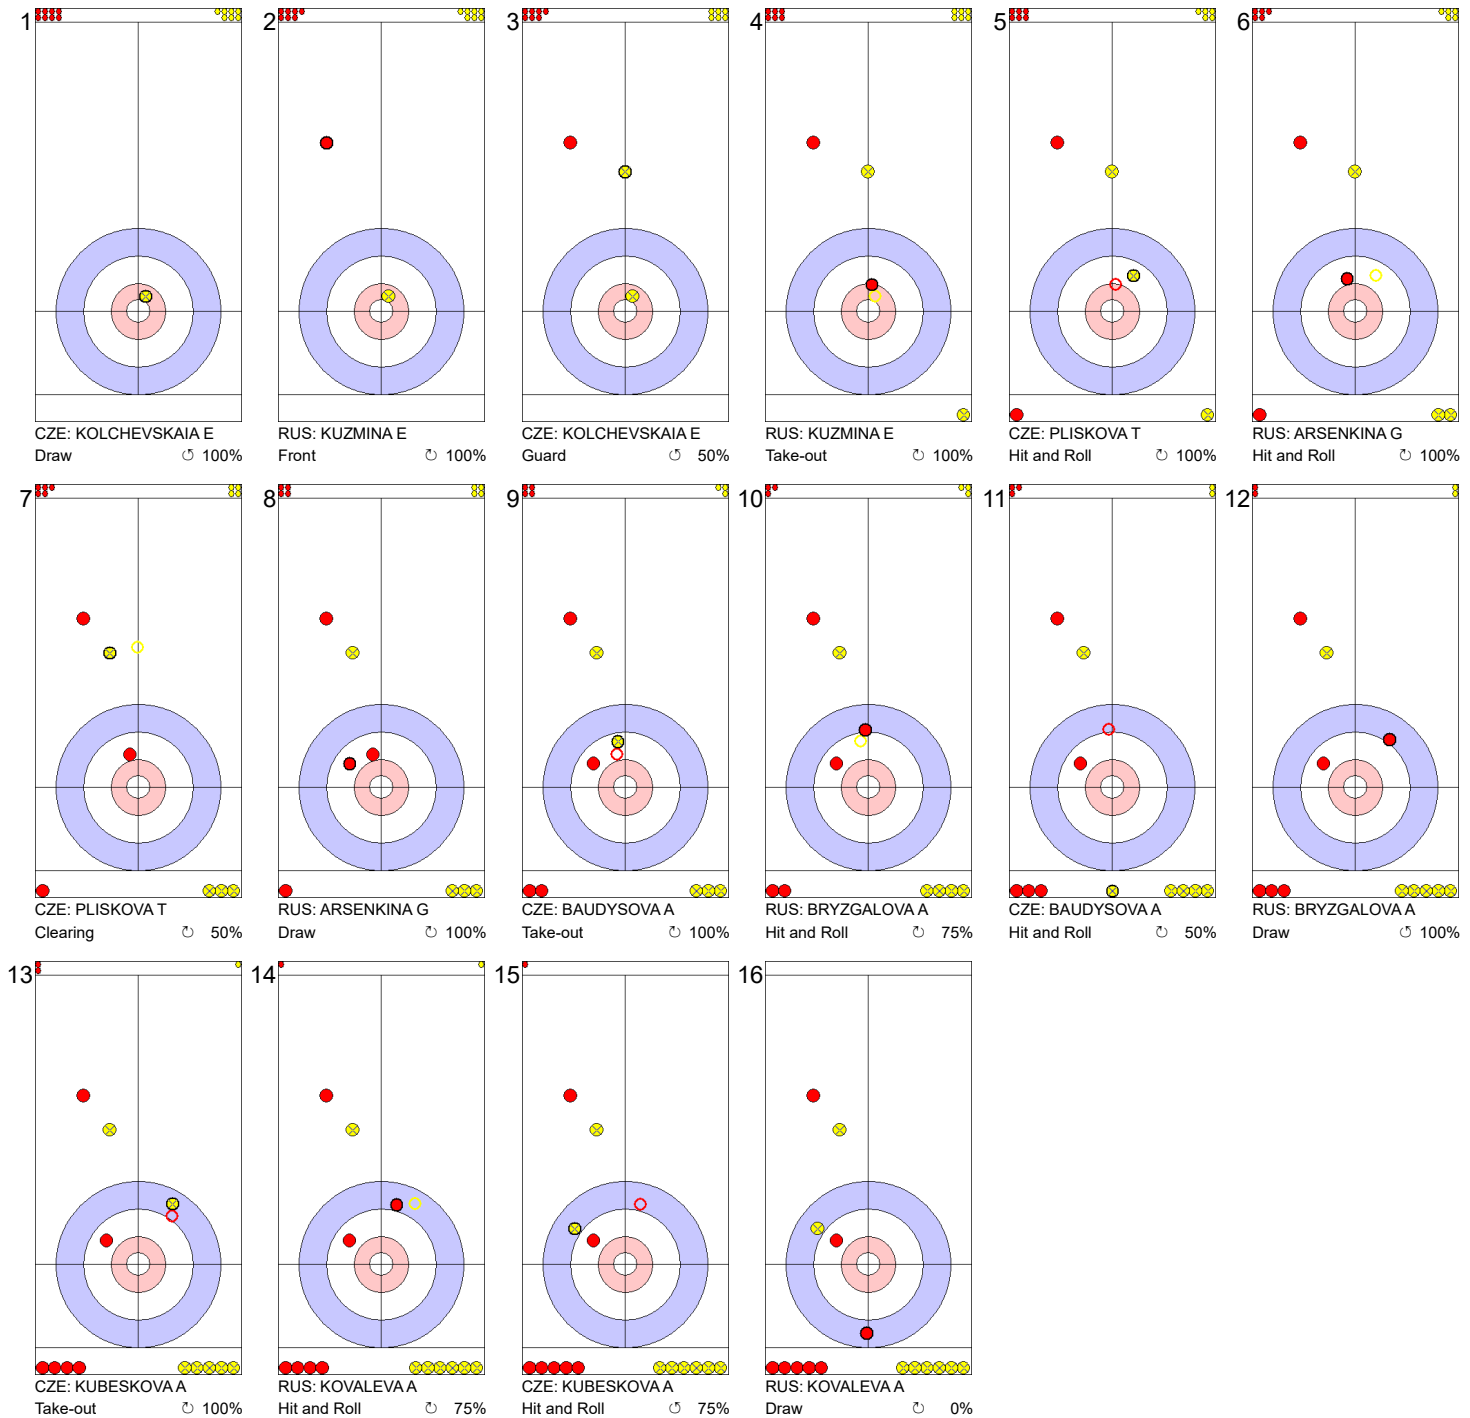

**Game - Shot by Shot**

**Legend:**  
 Clockwise     
 Counter-clockwise     
 - Not considered

**Game - Shot by Shot**

**End 2**    ● **RUS - Russia 0 + 1 (this end) = 1**    ● **CZE - Czech Republic 2 + 0 (this end) = 2**

**Legend:**  
 ↻ Clockwise      ↺ Counter-clockwise      - Not considered

**Game - Shot by Shot**

**Legend:**  
 ⌚ Clockwise      ⌚ Counter-clockwise      - Not considered

**Game - Shot by Shot**

**Legend:**  
 ⌚ Clockwise      ⌚ Counter-clockwise      - Not considered

**Game - Shot by Shot**

**Legend:**  
 Clockwise     
 Counter-clockwise     
 - Not considered

**Game - Shot by Shot**

**Legend:**  
 Clockwise     
 Counter-clockwise     
 - Not considered

**Game - Shot by Shot**

**Legend:**  
 Clockwise     
 Counter-clockwise     
 - Not considered

**Game - Shot by Shot**

**Legend:**  
 Clockwise     
 Counter-clockwise     
 - Not considered

**Game - Shot by Shot**

**Legend:**  
 ⌚ Clockwise      ⌚ Counter-clockwise      - Not considered