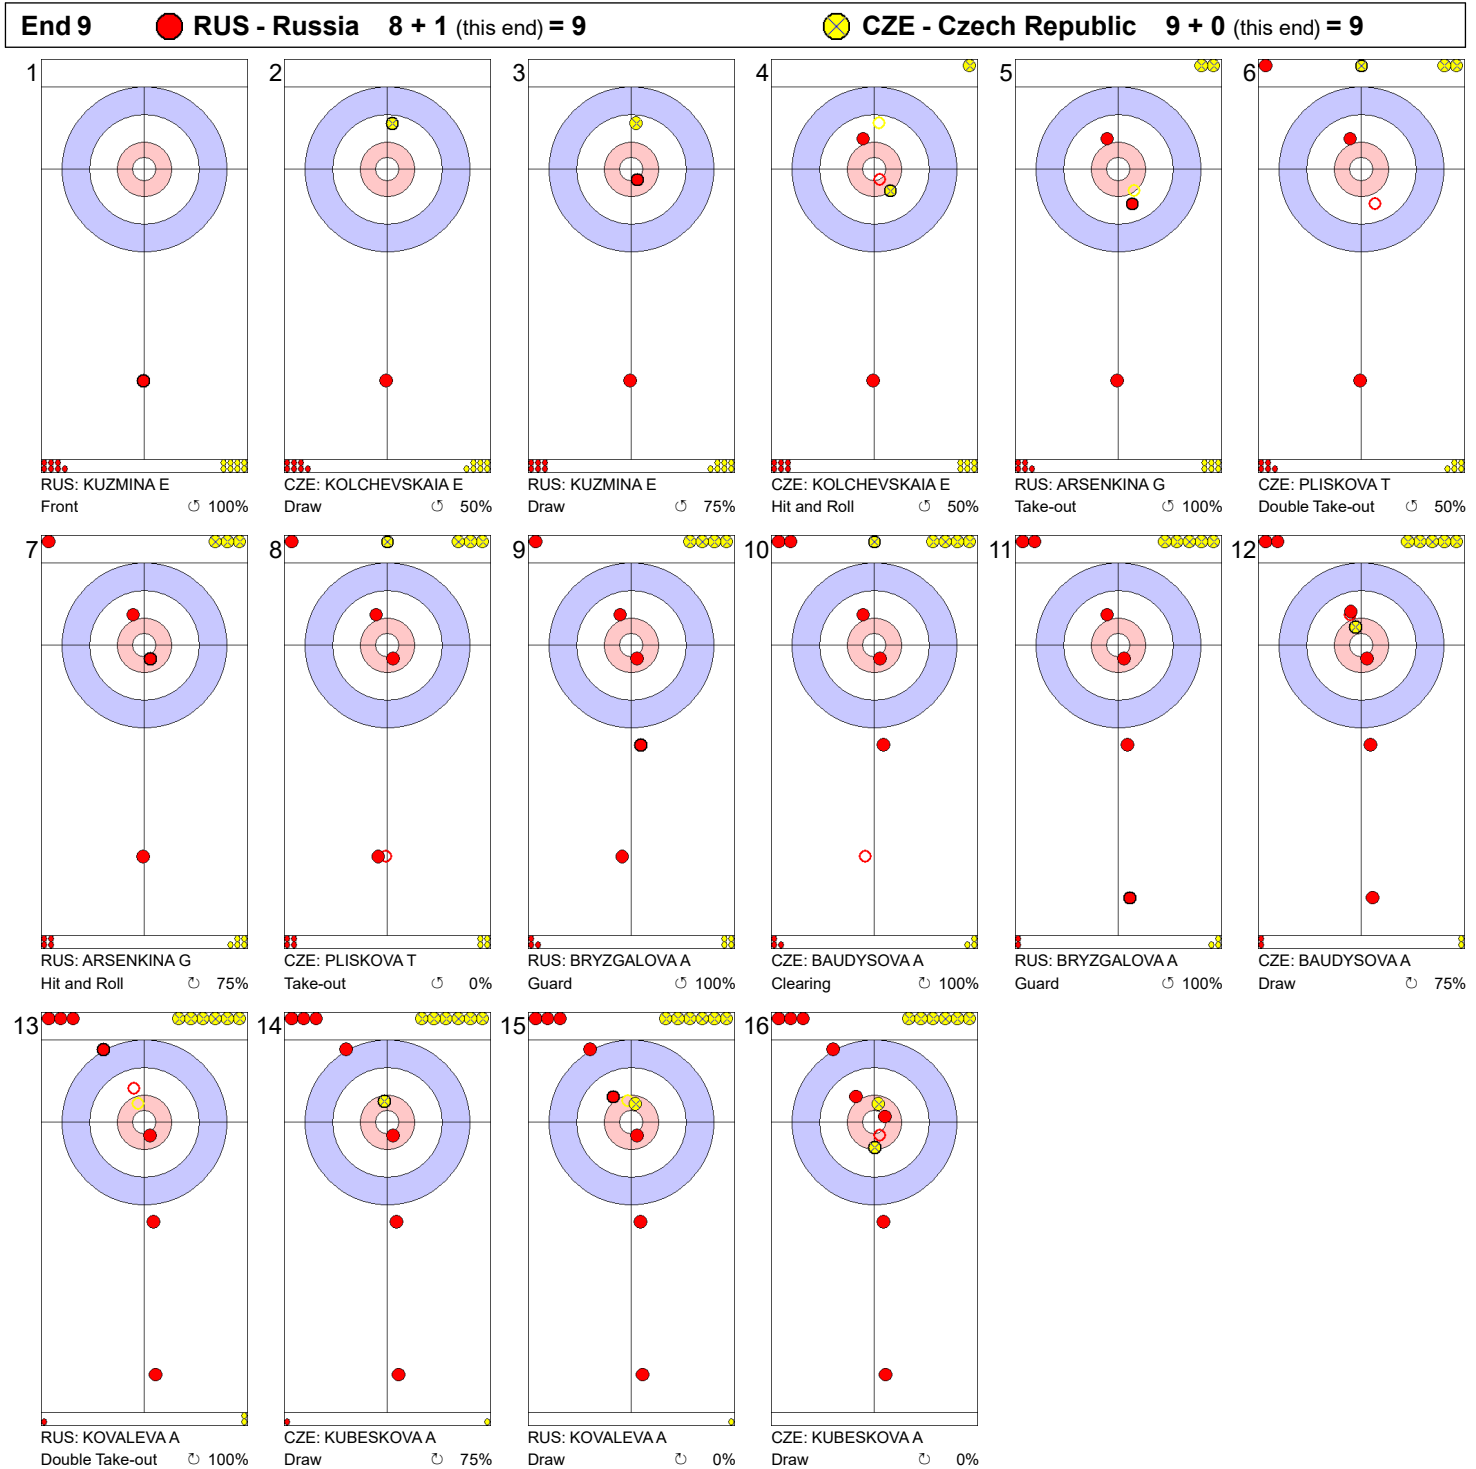

**Legend:**  
 ↻ Clockwise      ↺ Counter-clockwise      - Not considered

**Game - Shot by Shot**

**Legend:**  
 ⌚ Clockwise      ⌚ Counter-clockwise      - Not considered

**Game - Shot by Shot**

**Legend:**  
 ⌚ Clockwise      ⌚ Counter-clockwise      - Not considered

**Game - Shot by Shot**

**Legend:**  
 Clockwise     
 Counter-clockwise     
 - Not considered

**Game - Shot by Shot**

**Legend:**  
 Clockwise     
 Counter-clockwise     
 - Not considered

**Game - Shot by Shot**

**Legend:**  
 Clockwise     
 Counter-clockwise     
 - Not considered

**Game - Shot by Shot**

**Legend:**  
 Clockwise     
 Counter-clockwise     
 - Not considered

**Game - Shot by Shot**

**Legend:**  
 ⌚ Clockwise      ⌚ Counter-clockwise      - Not considered

**Game - Shot by Shot**

**Legend:**  
 Clockwise      Counter-clockwise      - Not considered