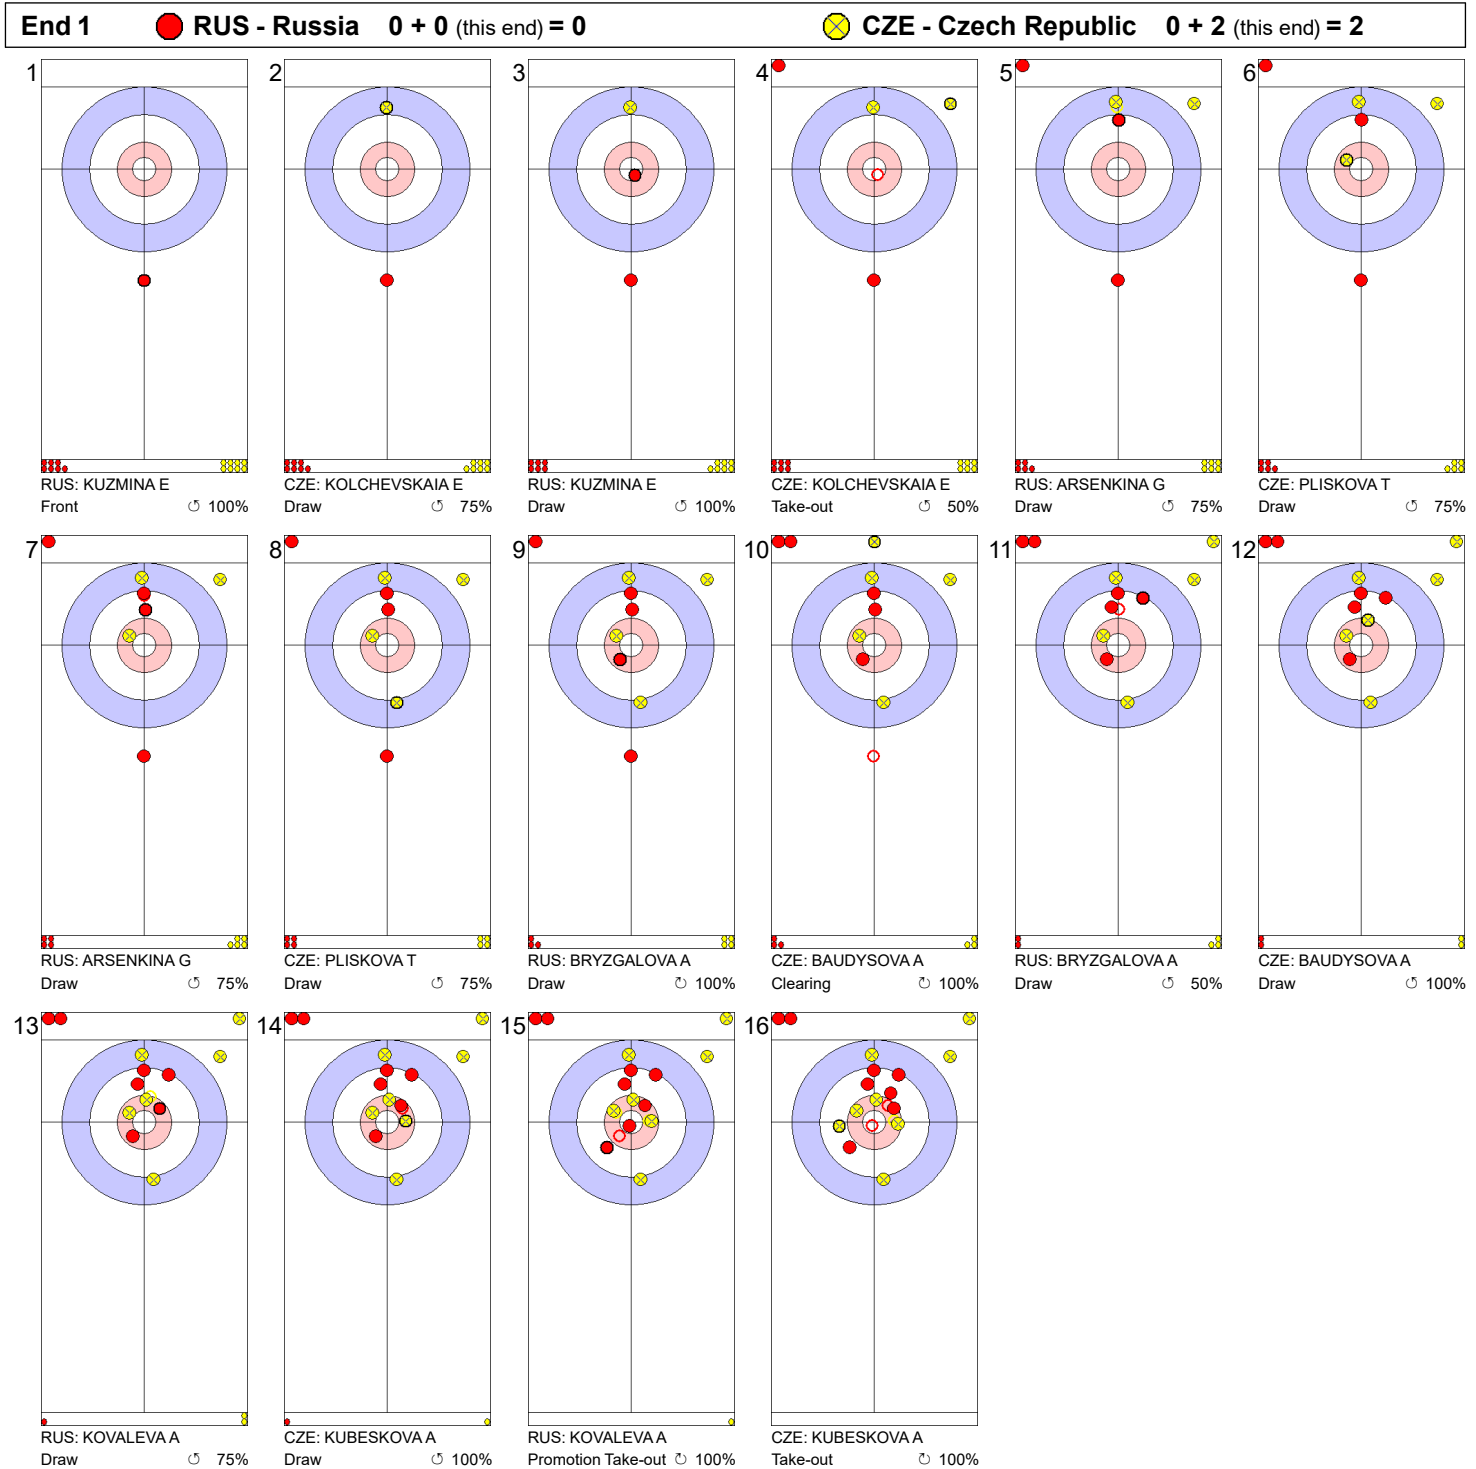

**Game - Shot by Shot**

**Legend:**  
 Clockwise     
 Counter-clockwise     
 - Not considered

**Game - Shot by Shot**

**End 2**    ● **RUS - Russia 0 + 1 (this end) = 1**    ● **CZE - Czech Republic 2 + 0 (this end) = 2**

**Legend:**  
 ↻ Clockwise      ↺ Counter-clockwise      - Not considered

**Game - Shot by Shot**

**Legend:**  
 ⌚ Clockwise      ⌚ Counter-clockwise      - Not considered

**Game - Shot by Shot**

**Legend:**  
 ⌚ Clockwise      ⌚ Counter-clockwise      - Not considered

**Game - Shot by Shot**

**Legend:**  
 Clockwise     
 Counter-clockwise     
 - Not considered

**Game - Shot by Shot**

**Legend:**  
 Clockwise     
 Counter-clockwise     
 - Not considered

**Game - Shot by Shot**

**Legend:**  
 Clockwise     
 Counter-clockwise     
 - Not considered

**Game - Shot by Shot**

**Legend:**  
 Clockwise     
 Counter-clockwise     
 - Not considered

**Game - Shot by Shot**

**Legend:**  
 ⌚ Clockwise      ⌚ Counter-clockwise      - Not considered