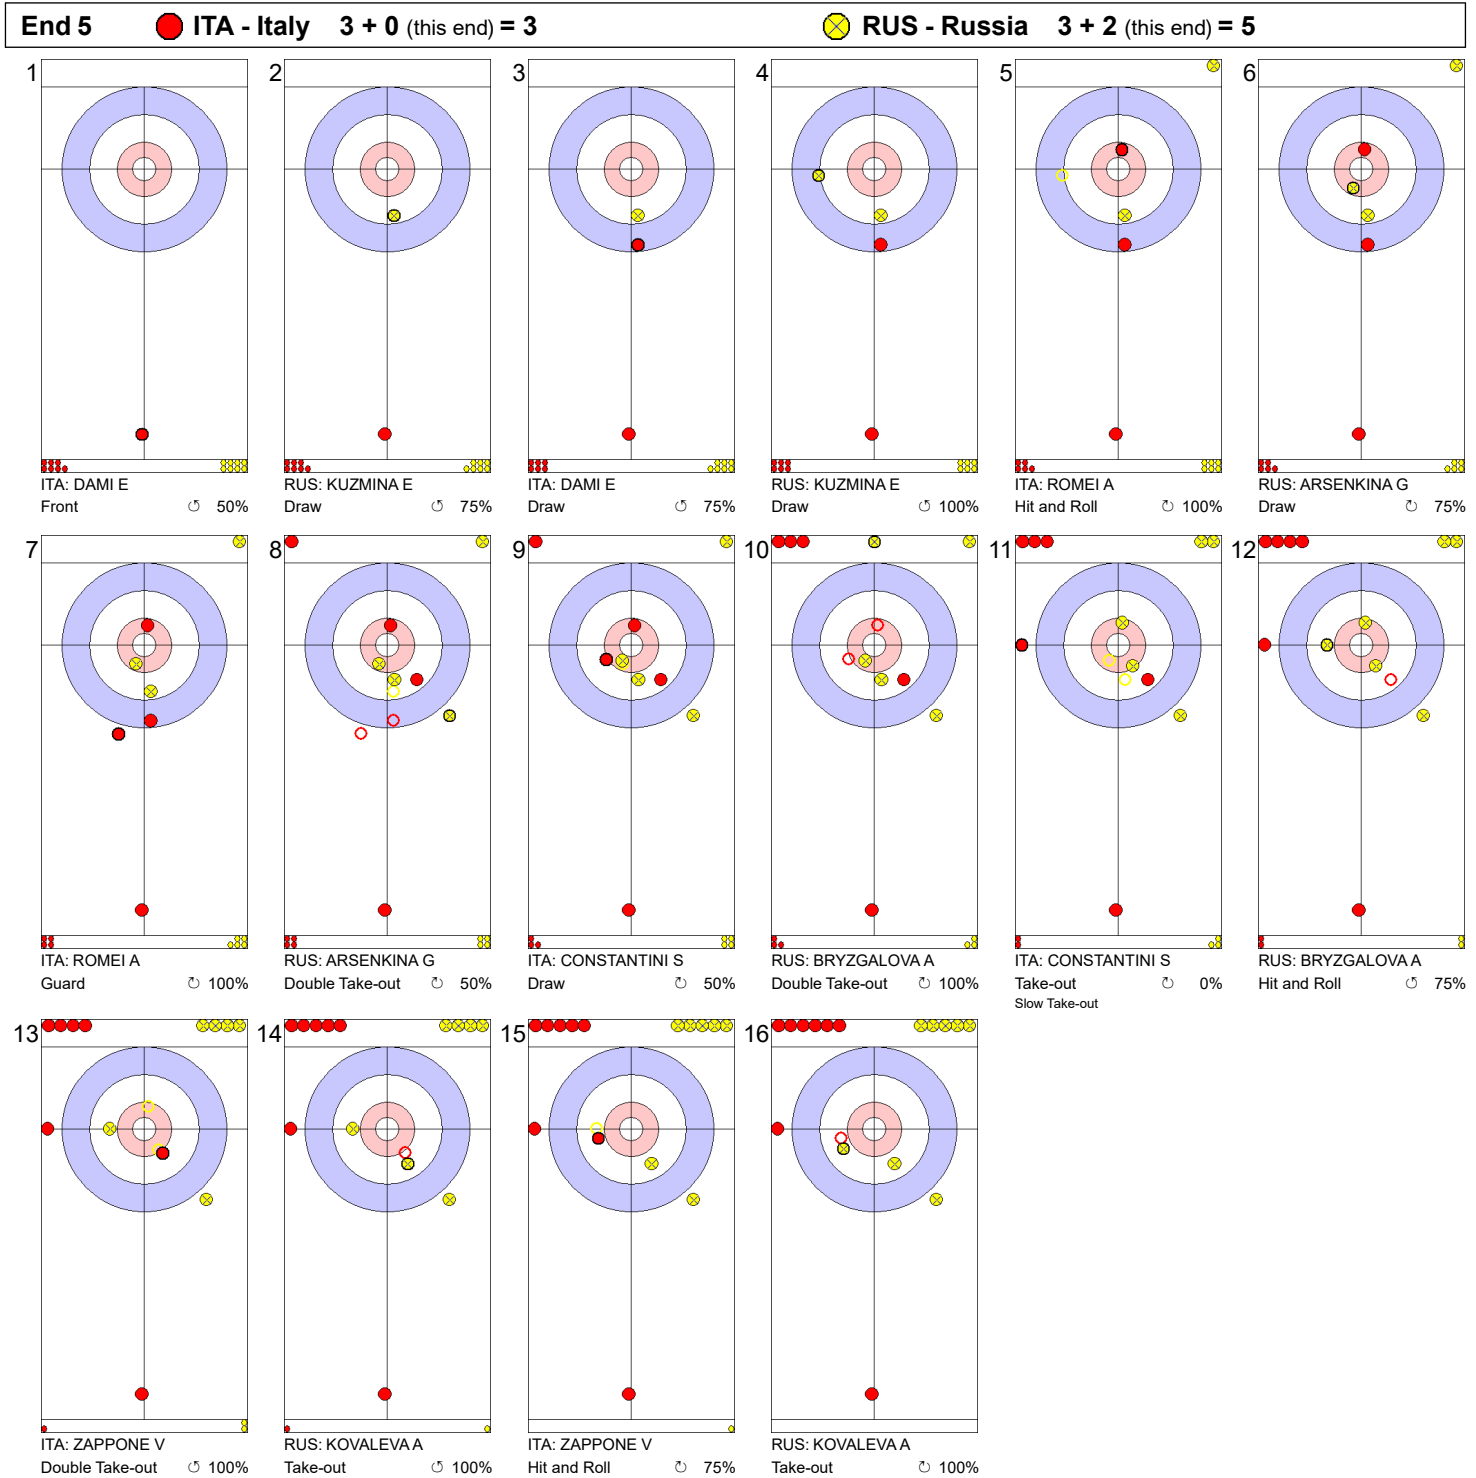

Game - Shot by Shot

Legend:
 Clockwise
 Counter-clockwise
 - Not considered

Game - Shot by Shot

Legend:
 ⌚ Clockwise ⌚ Counter-clockwise - Not considered

Game - Shot by Shot

Legend:
 Clockwise
 Counter-clockwise
 - Not considered

Game - Shot by Shot

Legend:
 ⌚ Clockwise ⌚ Counter-clockwise - Not considered

Game - Shot by Shot

Legend:
 ⌚ Clockwise ⌚ Counter-clockwise - Not considered

Game - Shot by Shot

Legend:
 ⌚ Clockwise ⌚ Counter-clockwise - Not considered

Game - Shot by Shot

End 9 ● **ITA - Italy 4 + 0 (this end) = 4** ● **RUS - Russia 8 + 3 (this end) = 11**

	ITA	RUS
Total Score	4	11
Time left	03:19	06:54

Legend:
 ⤵ Clockwise ⤴ Counter-clockwise - Not considered