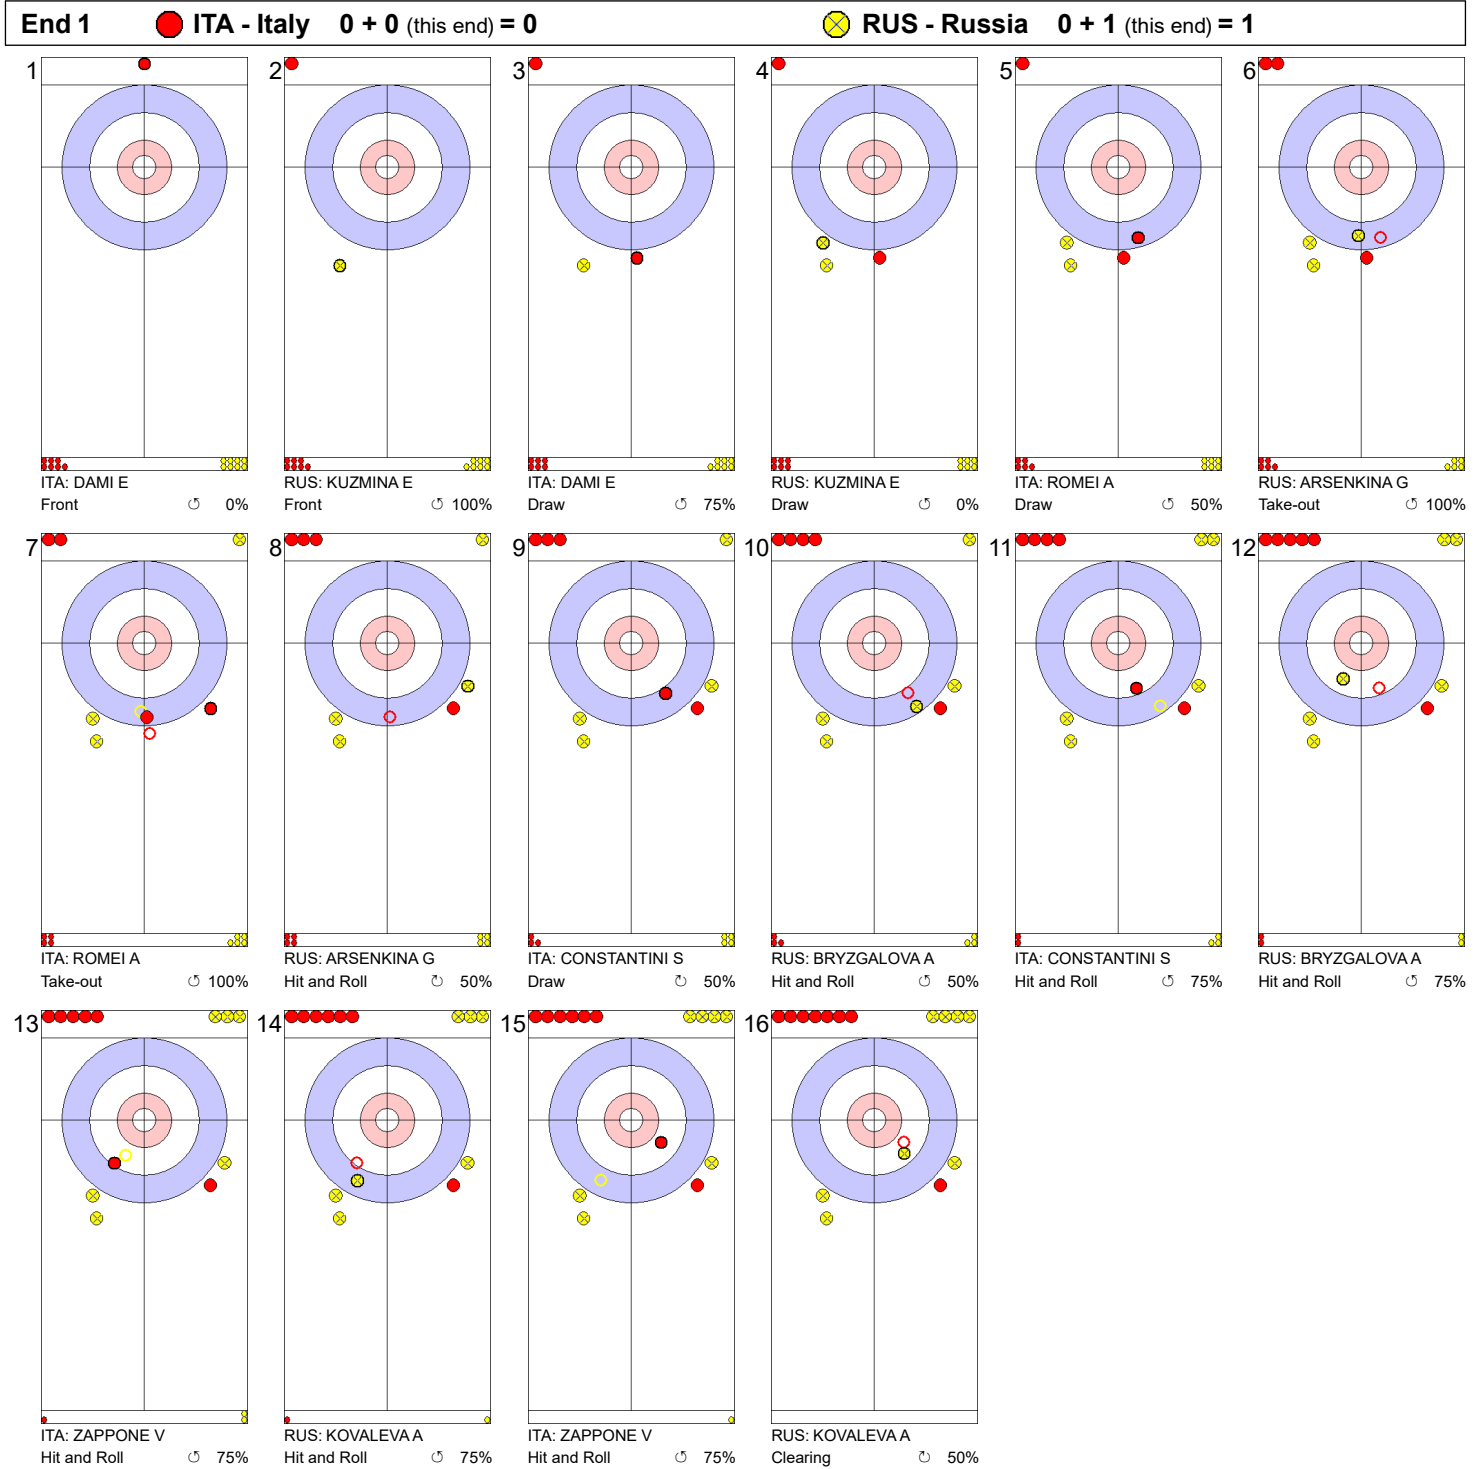

Game - Shot by Shot

Legend:
 Clockwise
 Counter-clockwise
 - Not considered

Game - Shot by Shot

Legend:
 ⌚ Clockwise ⌚ Counter-clockwise - Not considered

Game - Shot by Shot

Legend:
 Clockwise
 Counter-clockwise
 - Not considered

Game - Shot by Shot

Legend:
 ⌚ Clockwise ⌚ Counter-clockwise - Not considered

Game - Shot by Shot

Legend:
 ⌚ Clockwise ⌚ Counter-clockwise - Not considered

Game - Shot by Shot

Legend:
 ⌚ Clockwise ⌚ Counter-clockwise - Not considered

Game - Shot by Shot

End 9 ● **ITA - Italy 4 + 0 (this end) = 4** ● **RUS - Russia 8 + 3 (this end) = 11**

	ITA	RUS
Total Score	4	11
Time left	03:19	06:54

Legend:
 ⤵ Clockwise ⤴ Counter-clockwise - Not considered