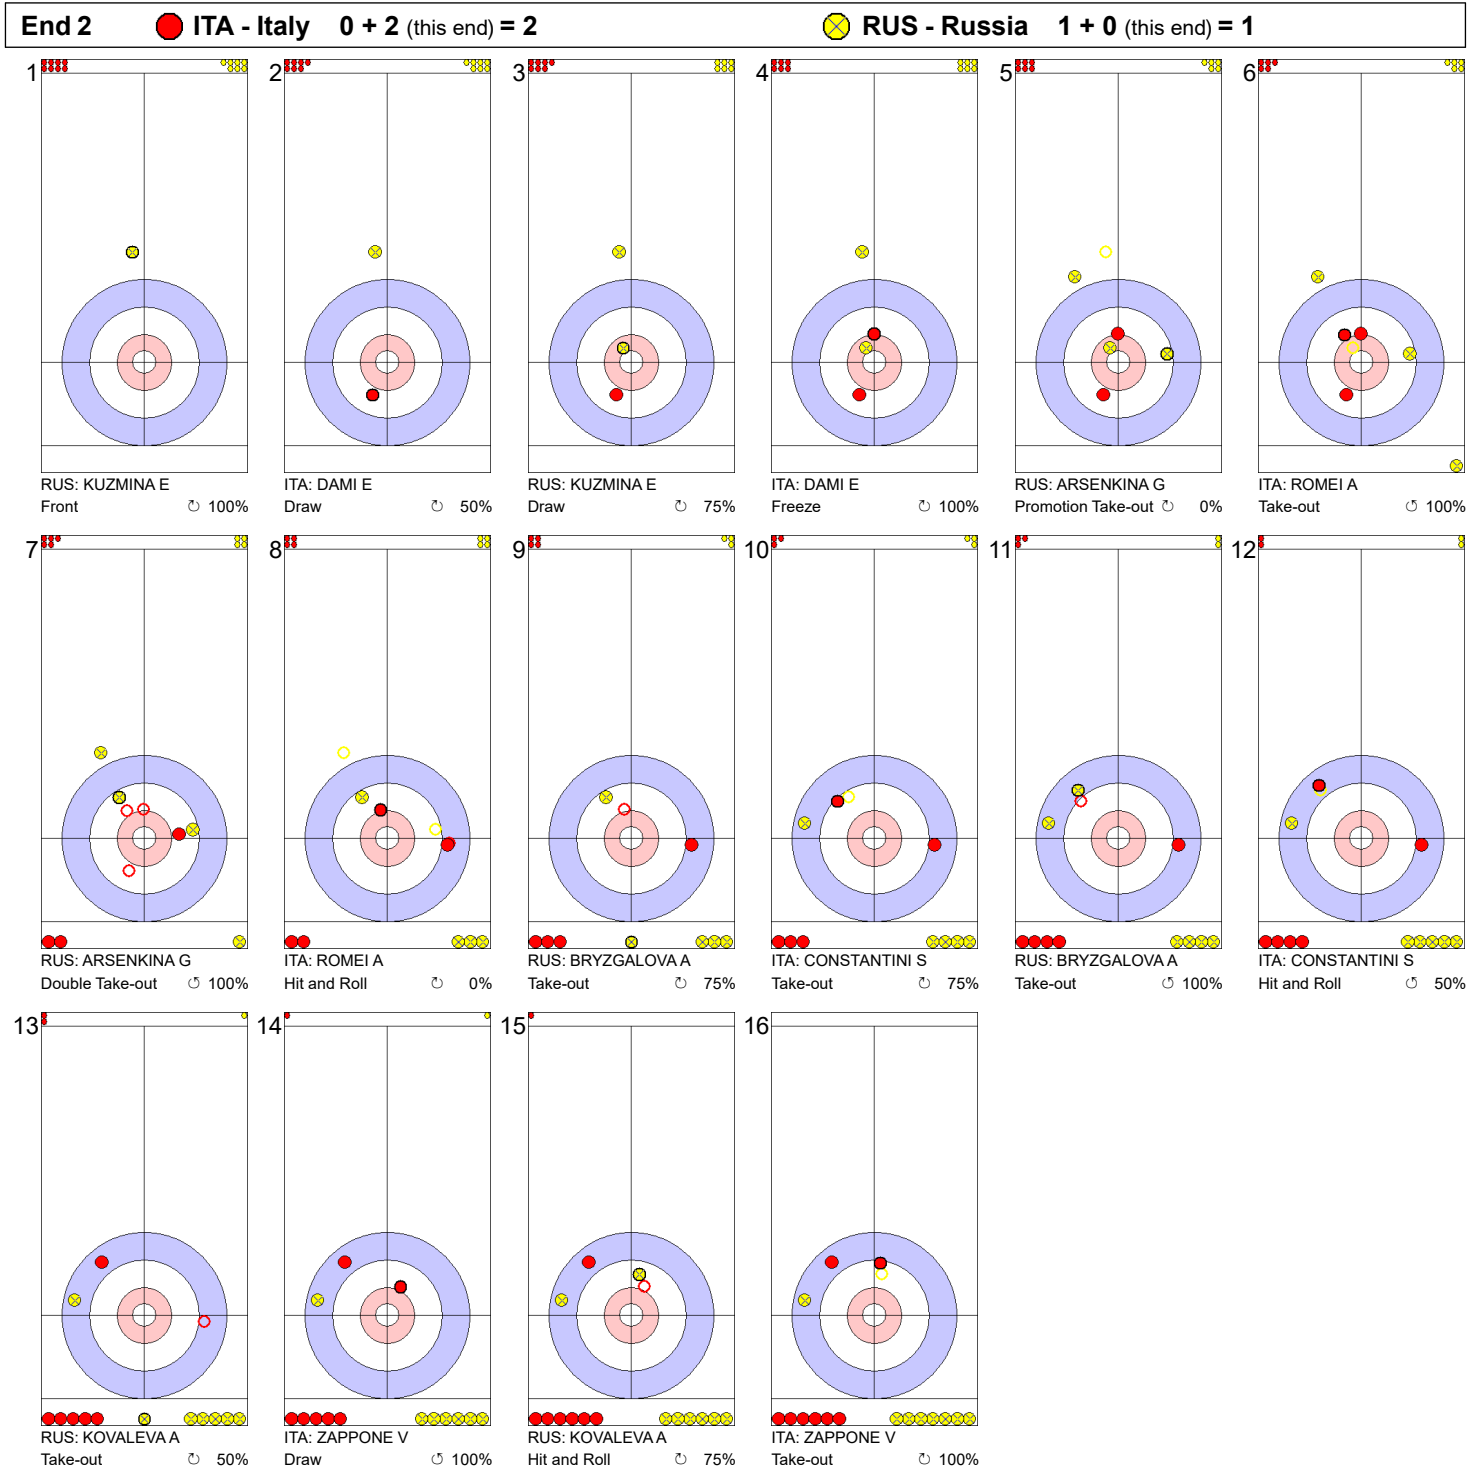

Game - Shot by Shot

Legend:
 Clockwise
 Counter-clockwise
 - Not considered

Game - Shot by Shot

Legend:
 ⌚ Clockwise ⌚ Counter-clockwise - Not considered

Game - Shot by Shot

Legend:
 Clockwise
 Counter-clockwise
 - Not considered

Game - Shot by Shot

Legend:
 ⌚ Clockwise ⌚ Counter-clockwise - Not considered

Game - Shot by Shot

Legend:
 ⌚ Clockwise ⌚ Counter-clockwise - Not considered

Game - Shot by Shot

Legend:
 ⌚ Clockwise ⌚ Counter-clockwise - Not considered

Game - Shot by Shot

End 9 ● **ITA - Italy 4 + 0 (this end) = 4** ● **RUS - Russia 8 + 3 (this end) = 11**

	ITA	RUS
Total Score	4	11
Time left	03:19	06:54

Legend:
 ⤵ Clockwise ⤴ Counter-clockwise - Not considered