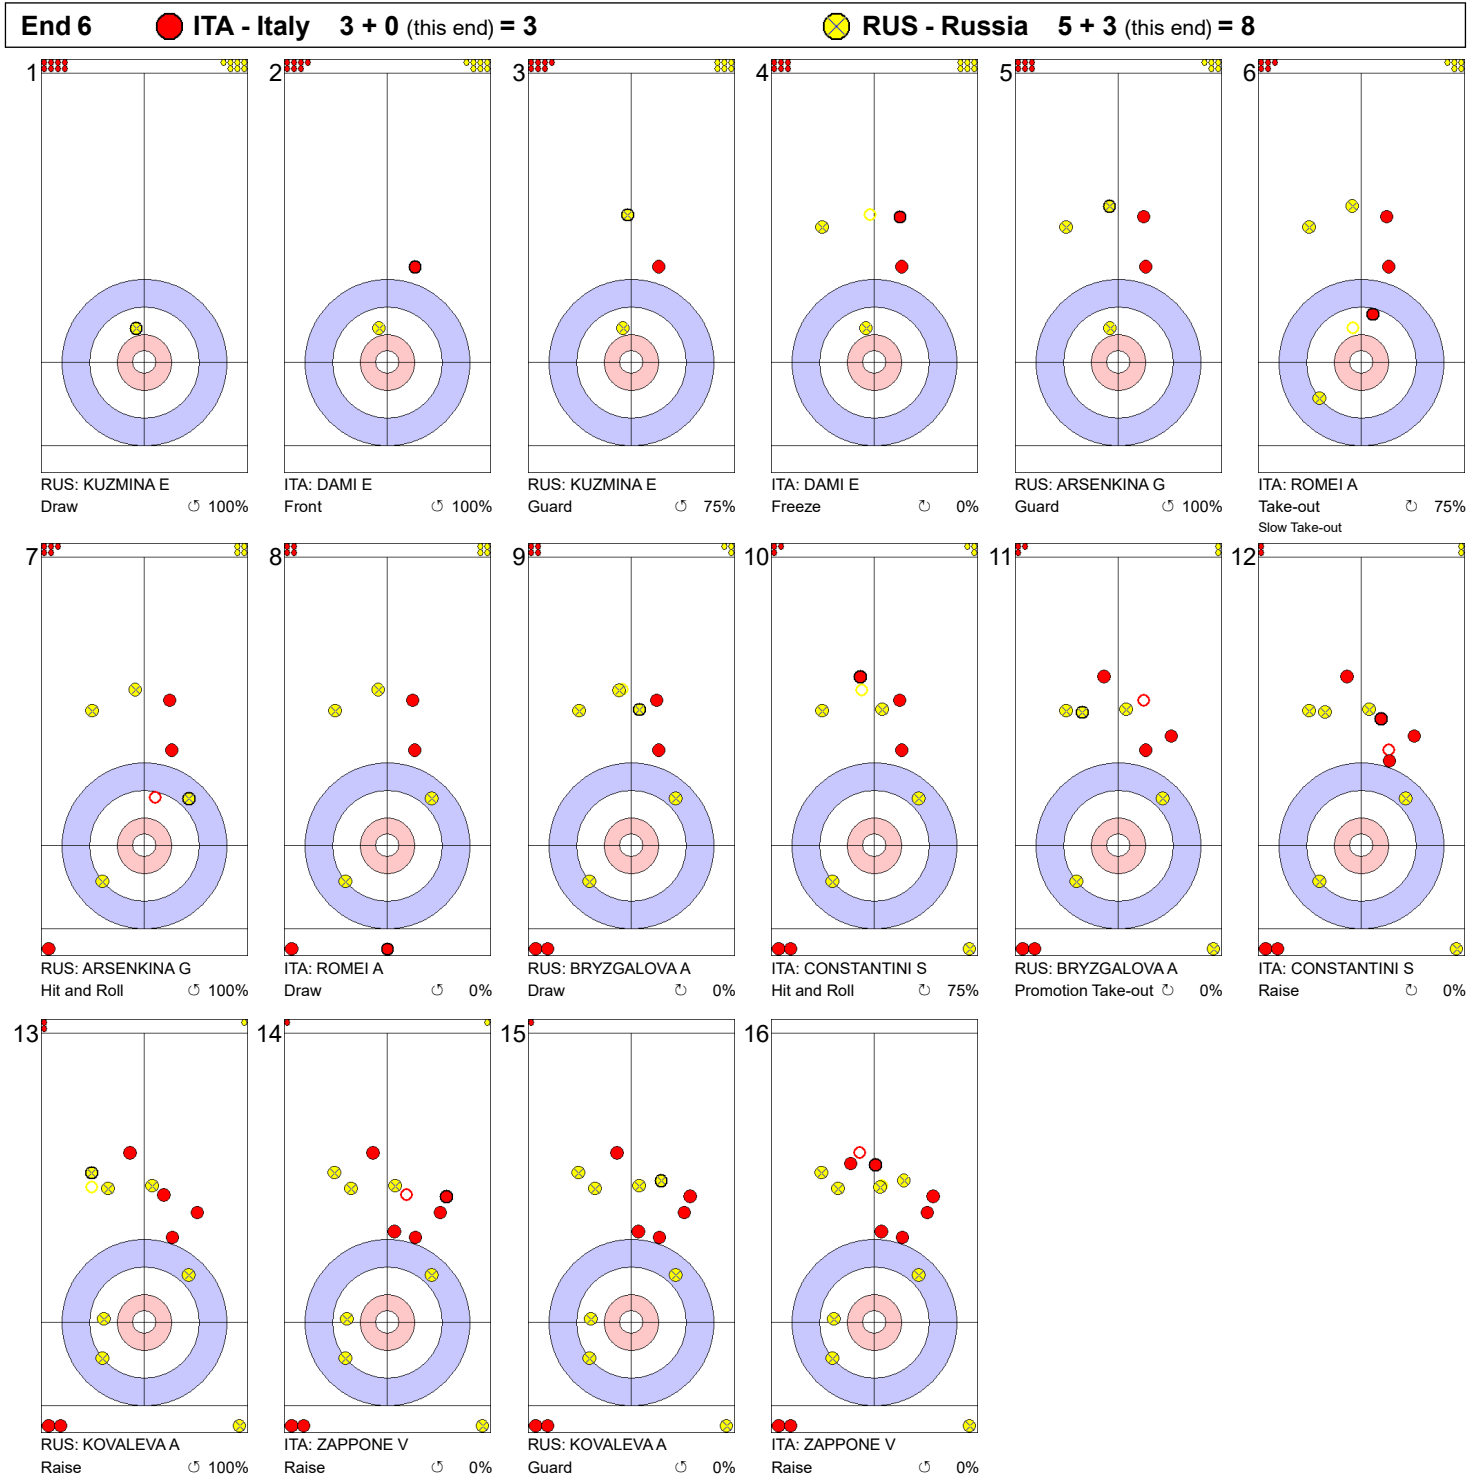

Game - Shot by Shot

Legend:
 Clockwise
 Counter-clockwise
 - Not considered

Game - Shot by Shot

Legend:
 ⌚ Clockwise ⌚ Counter-clockwise - Not considered

Game - Shot by Shot

Legend:
 Clockwise
 Counter-clockwise
 - Not considered

Game - Shot by Shot

Legend:
 ⌚ Clockwise ⌚ Counter-clockwise - Not considered

Game - Shot by Shot

Legend:
 ⌚ Clockwise ⌚ Counter-clockwise - Not considered

Game - Shot by Shot

Legend:
 ⌚ Clockwise ⌚ Counter-clockwise - Not considered

Game - Shot by Shot

End 9 ● **ITA - Italy 4 + 0 (this end) = 4** ● **RUS - Russia 8 + 3 (this end) = 11**

	ITA	RUS
Total Score	4	11
Time left	03:19	06:54

Legend:
 ⤵ Clockwise ⤴ Counter-clockwise - Not considered