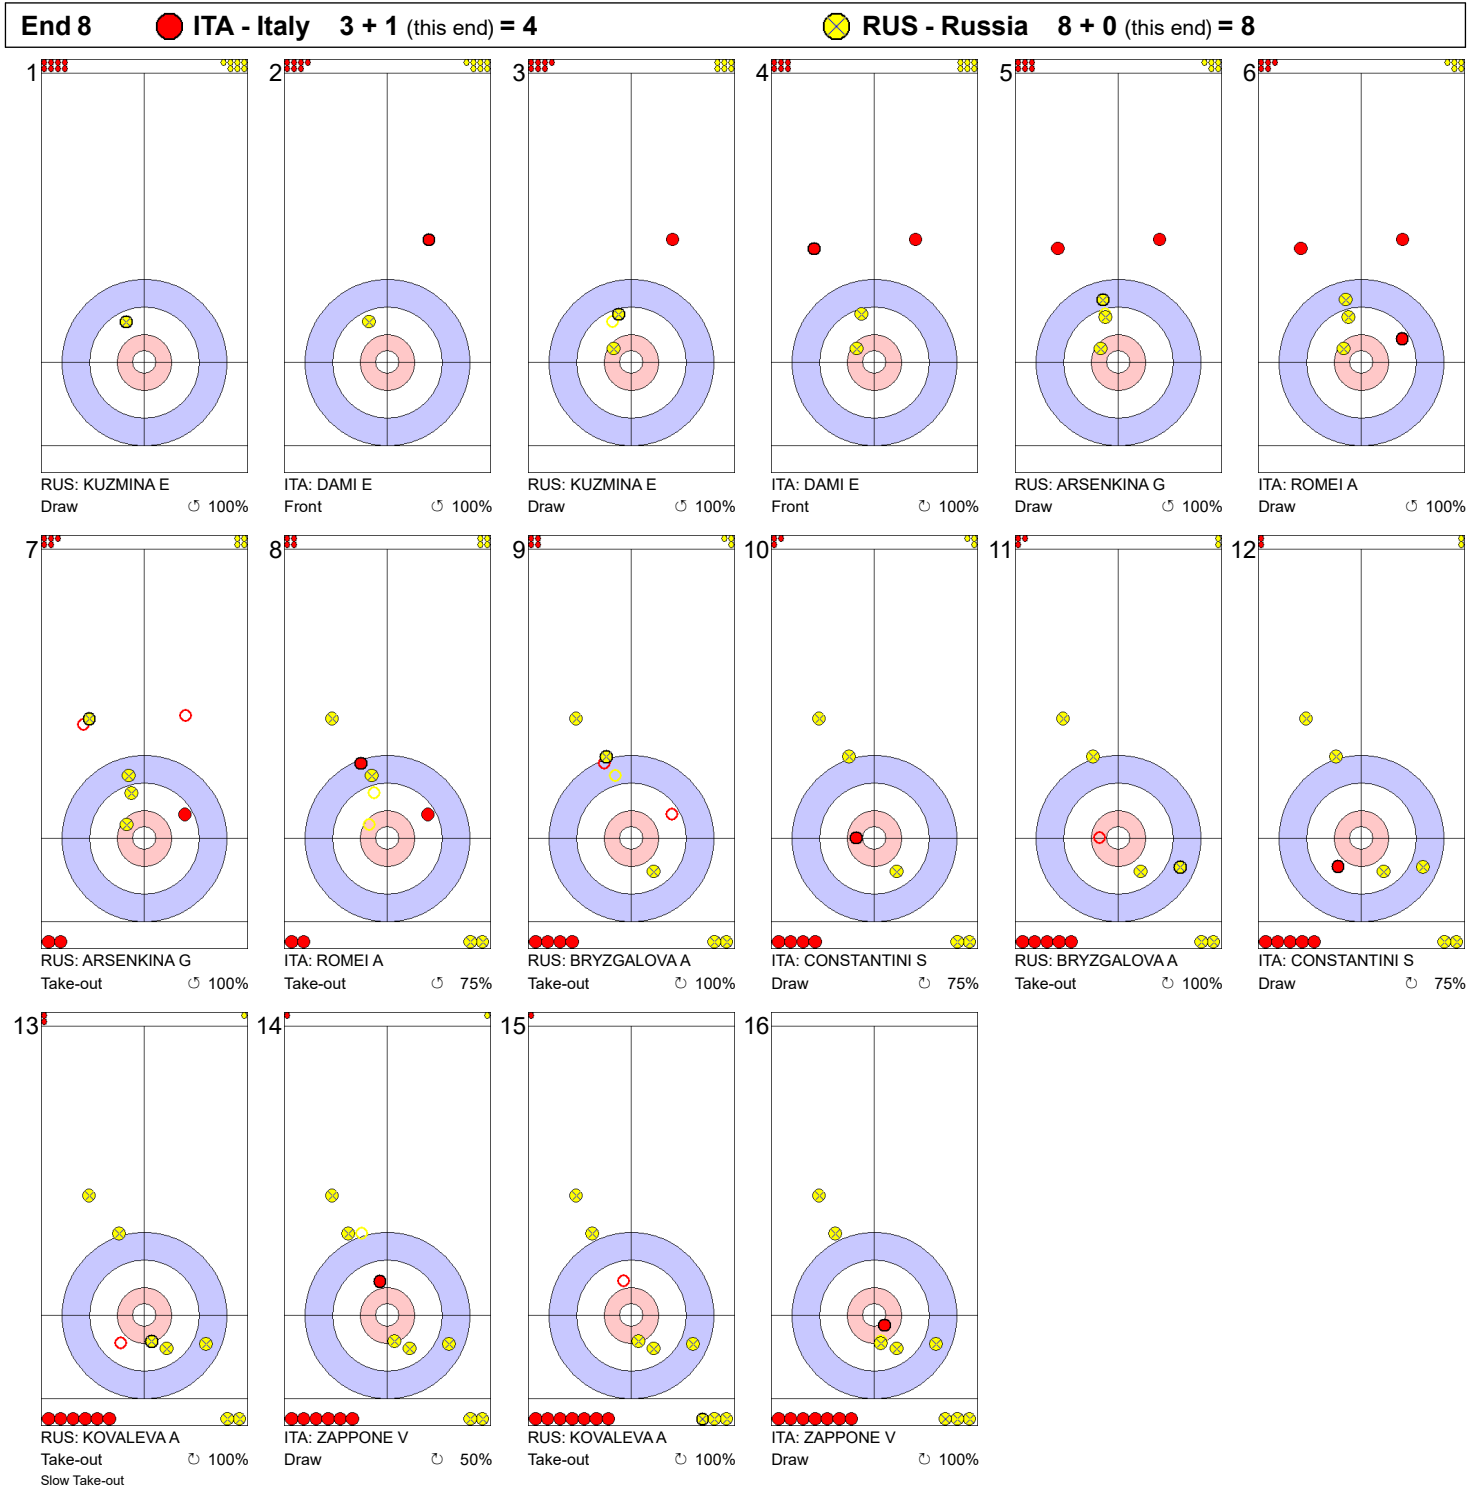

Game - Shot by Shot

Legend:
 Clockwise
 Counter-clockwise
 - Not considered

Game - Shot by Shot

Legend:
 ⌚ Clockwise ⌚ Counter-clockwise - Not considered

Game - Shot by Shot

Legend:
 Clockwise
 Counter-clockwise
 - Not considered

Game - Shot by Shot

Legend:
 ⌚ Clockwise ⌚ Counter-clockwise - Not considered

Game - Shot by Shot

Legend:
 ⌚ Clockwise ⌚ Counter-clockwise - Not considered

Game - Shot by Shot

Legend:
 ⌚ Clockwise ⌚ Counter-clockwise - Not considered

Game - Shot by Shot

End 9 ● **ITA - Italy 4 + 0 (this end) = 4** ● **RUS - Russia 8 + 3 (this end) = 11**

	ITA	RUS
Total Score	4	11
Time left	03:19	06:54

Legend:
 ⤵ Clockwise ⤴ Counter-clockwise - Not considered