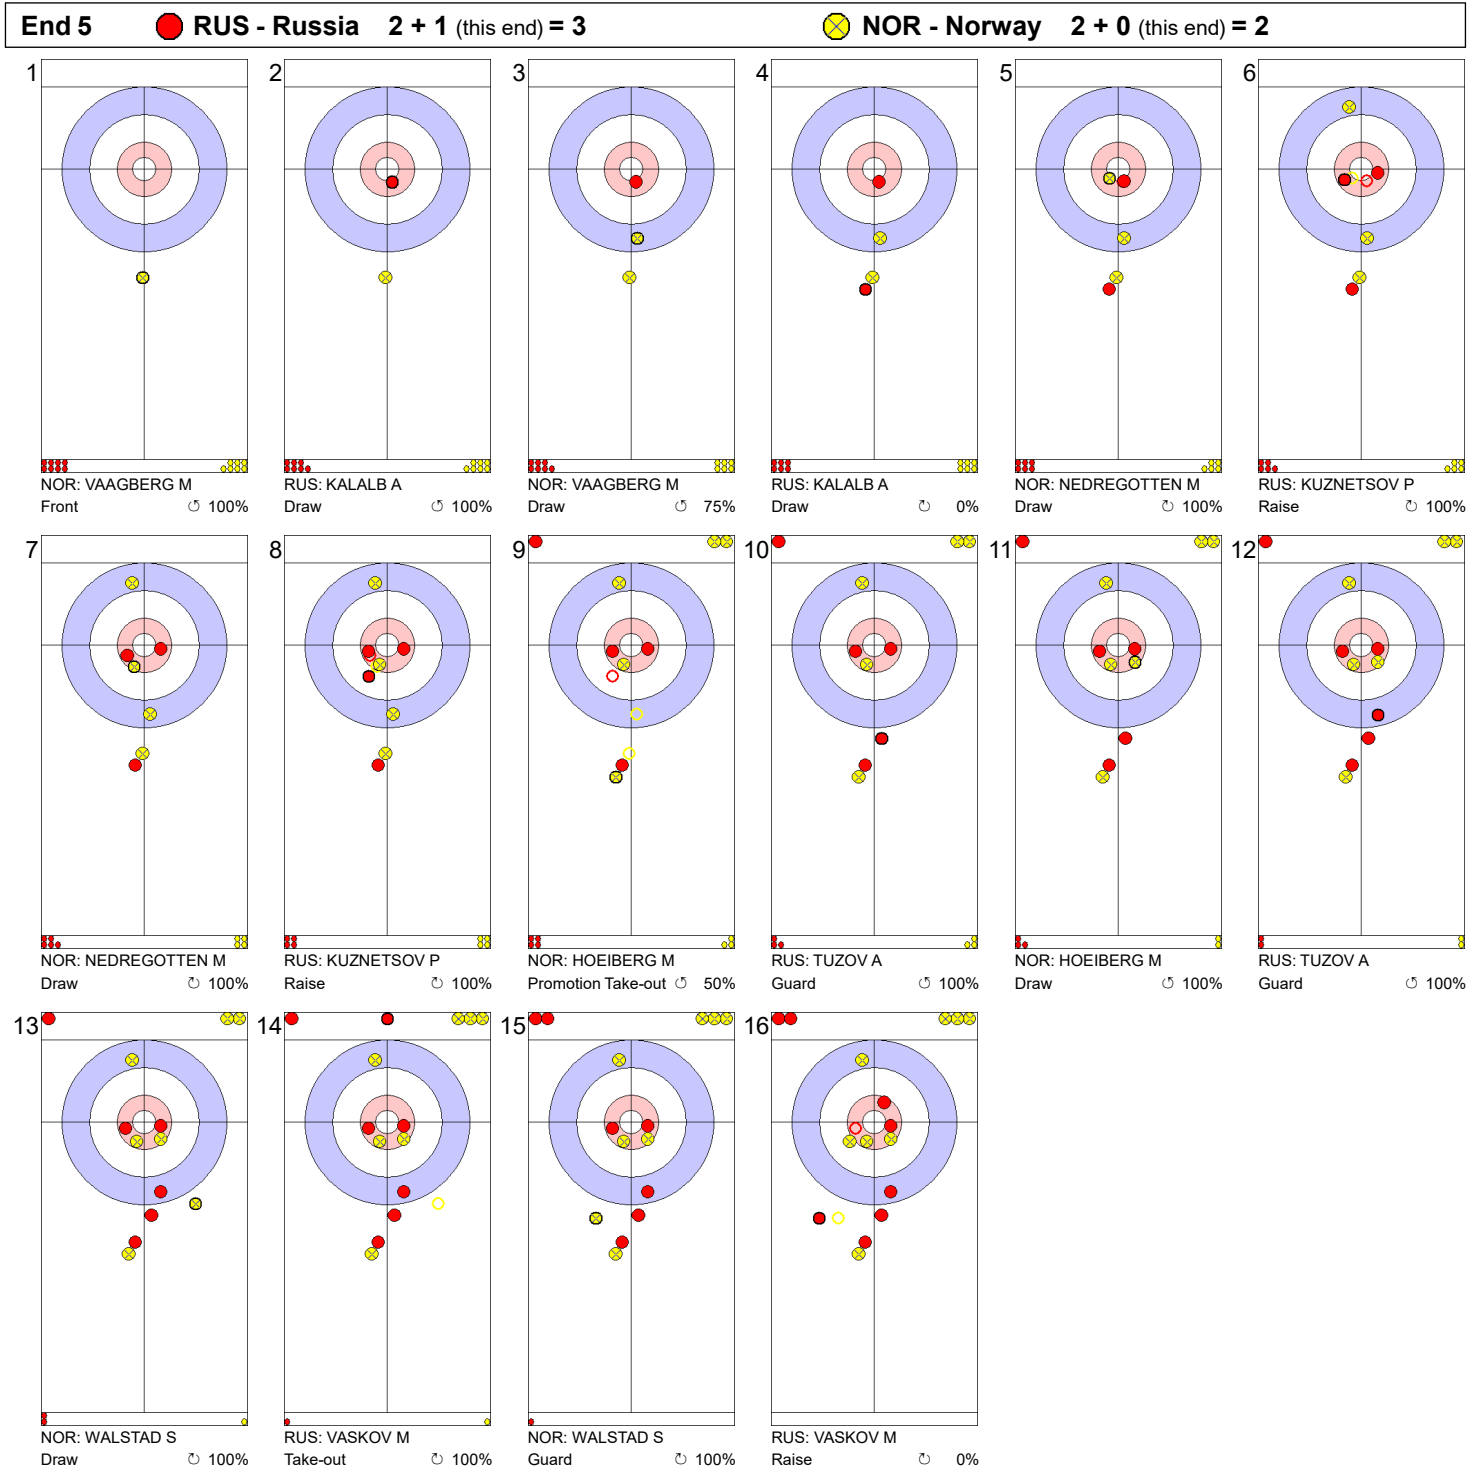

Game - Shot by Shot

Legend:
 ⌚ Clockwise ⌚ Counter-clockwise - Not considered

Game - Shot by Shot

Legend:
 Clockwise
 Counter-clockwise
 - Not considered

Game - Shot by Shot

Legend:
 ⌚ Clockwise ⌚ Counter-clockwise - Not considered

Game - Shot by Shot

Legend:
 Clockwise
 Counter-clockwise
 - Not considered

Game - Shot by Shot

Legend:
 ↻ Clockwise ↺ Counter-clockwise - Not considered

Game - Shot by Shot

	RUS	NOR
Total Score	5	7
Time left	00:17	00:13

Legend:
 Clockwise Counter-clockwise - Not considered