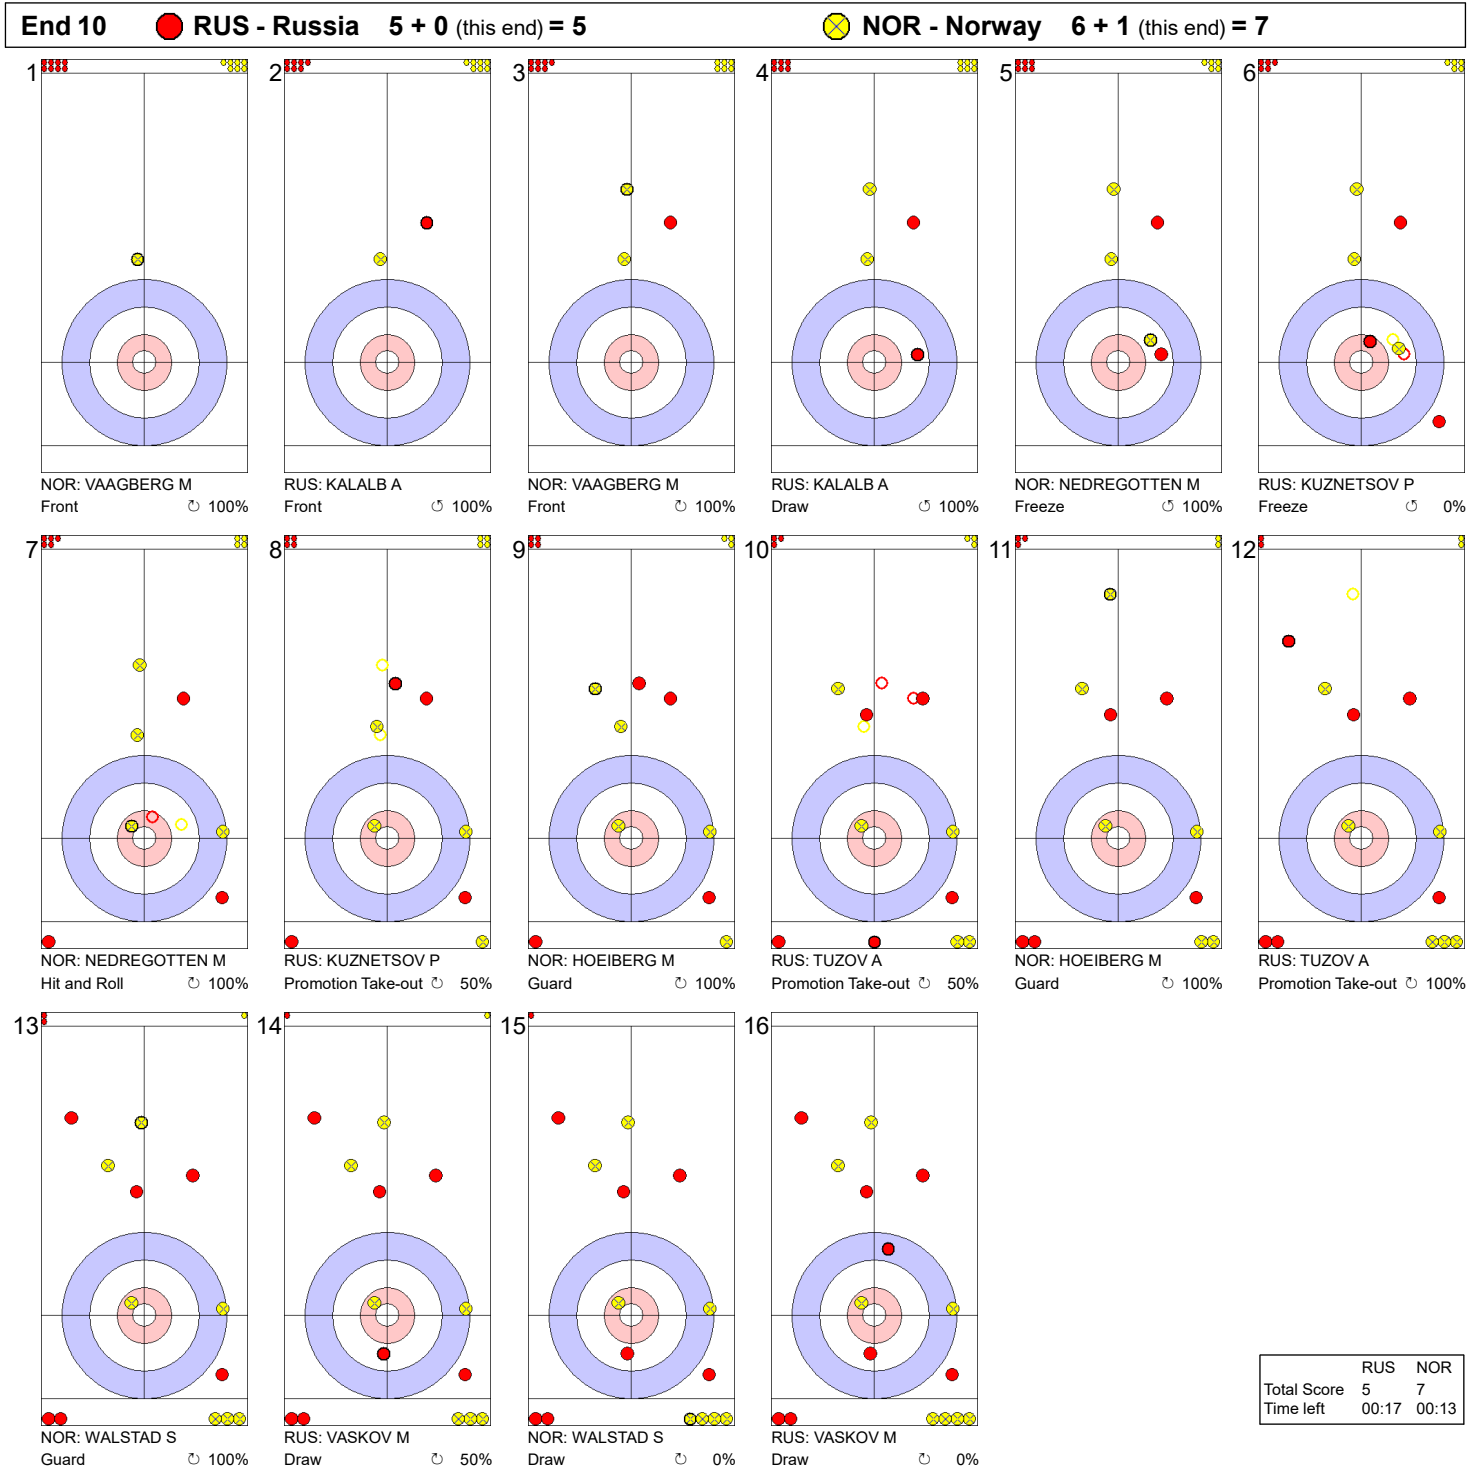

Game - Shot by Shot

Legend:
 ⌚ Clockwise ⌚ Counter-clockwise - Not considered

Game - Shot by Shot

Legend:
 Clockwise
 Counter-clockwise
 - Not considered

Game - Shot by Shot

Legend:
 ⌚ Clockwise ⌚ Counter-clockwise - Not considered

Game - Shot by Shot

Legend:
 Clockwise
 Counter-clockwise
 - Not considered

Game - Shot by Shot

Legend:
 ↻ Clockwise ↺ Counter-clockwise - Not considered

Game - Shot by Shot

	RUS	NOR
Total Score	5	7
Time left	00:17	00:13

Legend:
 Clockwise Counter-clockwise - Not considered