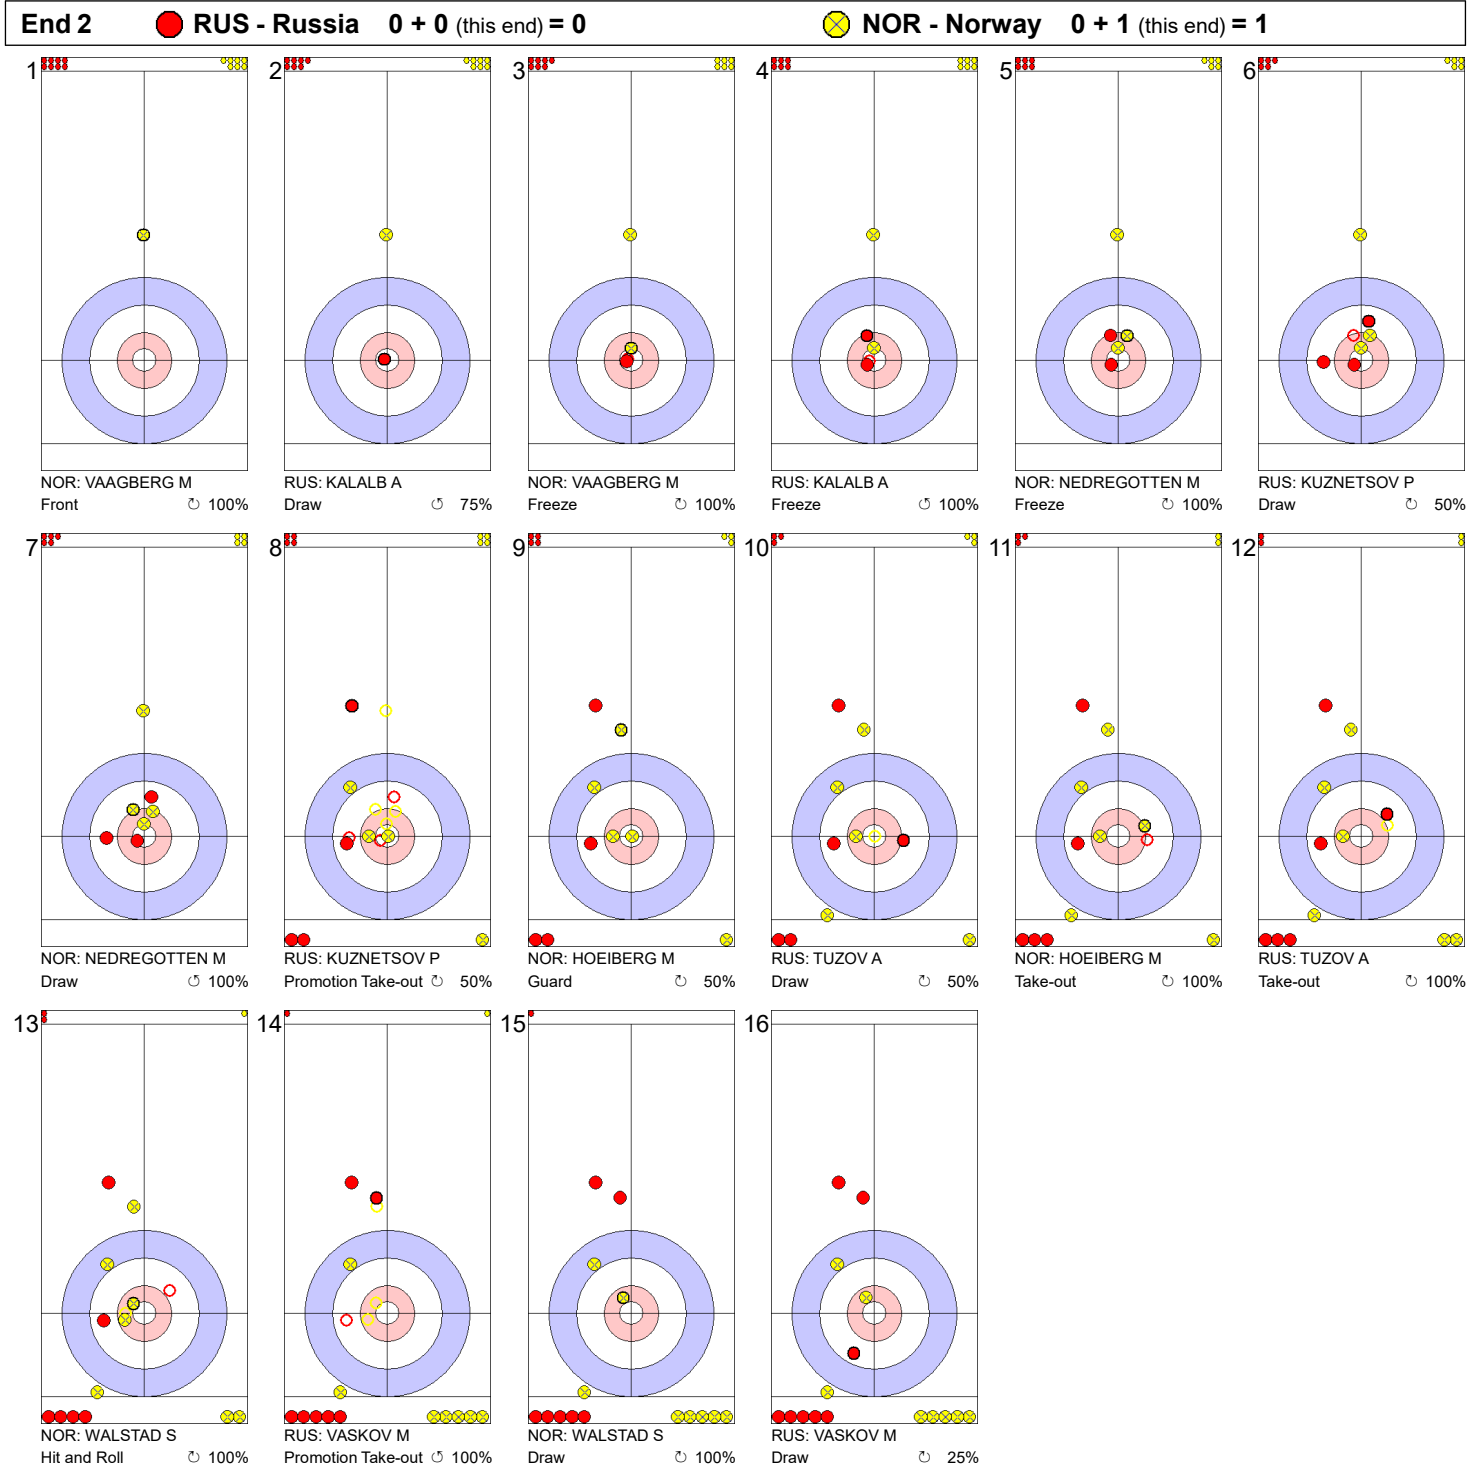

Game - Shot by Shot

Legend:
 ⌚ Clockwise ⌚ Counter-clockwise - Not considered

Game - Shot by Shot

Legend:
 Clockwise
 Counter-clockwise
 - Not considered

Game - Shot by Shot

Legend:
 ⌚ Clockwise ⌚ Counter-clockwise - Not considered

Game - Shot by Shot

Legend:
 Clockwise
 Counter-clockwise
 - Not considered

Game - Shot by Shot

Legend:
 ↻ Clockwise ↺ Counter-clockwise - Not considered

Game - Shot by Shot

	RUS	NOR
Total Score	5	7
Time left	00:17	00:13

Legend:
 Clockwise Counter-clockwise - Not considered