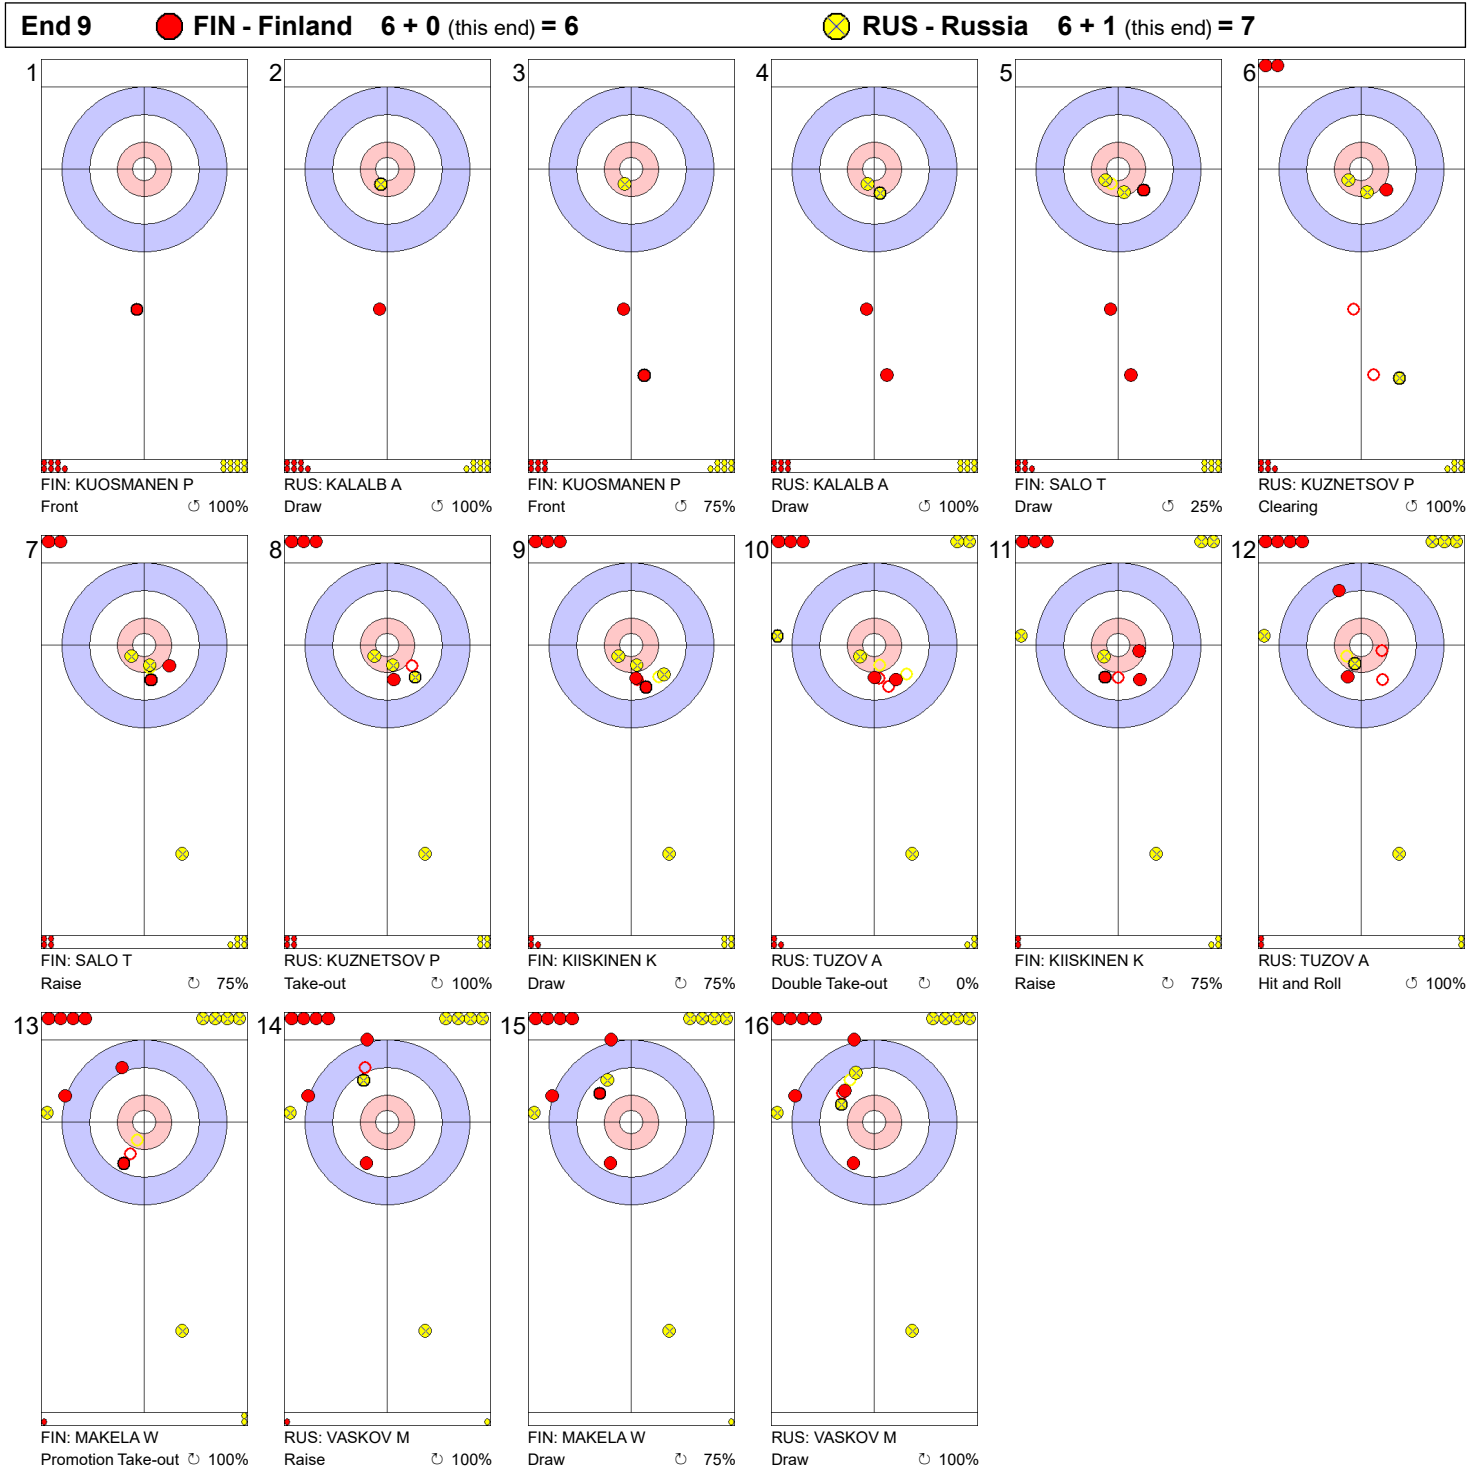

Game - Shot by Shot

Legend:
 Clockwise Counter-clockwise - Not considered

Game - Shot by Shot

Legend:
 ⌚ Clockwise ⌚ Counter-clockwise - Not considered

Game - Shot by Shot

Legend:
 ⌚ Clockwise ⌚ Counter-clockwise - Not considered

Game - Shot by Shot

Legend:
 Clockwise
 Counter-clockwise
 - Not considered

Game - Shot by Shot

Legend:
 Clockwise Counter-clockwise - Not considered

Game - Shot by Shot

Legend:
 ⊕ Clockwise ⊖ Counter-clockwise - Not considered

Game - Shot by Shot

Legend:
 Clockwise
 Counter-clockwise
 - Not considered

Game - Shot by Shot

Legend:
 ↻ Clockwise ↺ Counter-clockwise - Not considered

Game - Shot by Shot

Legend:
 ↺ Clockwise ↻ Counter-clockwise - Not considered