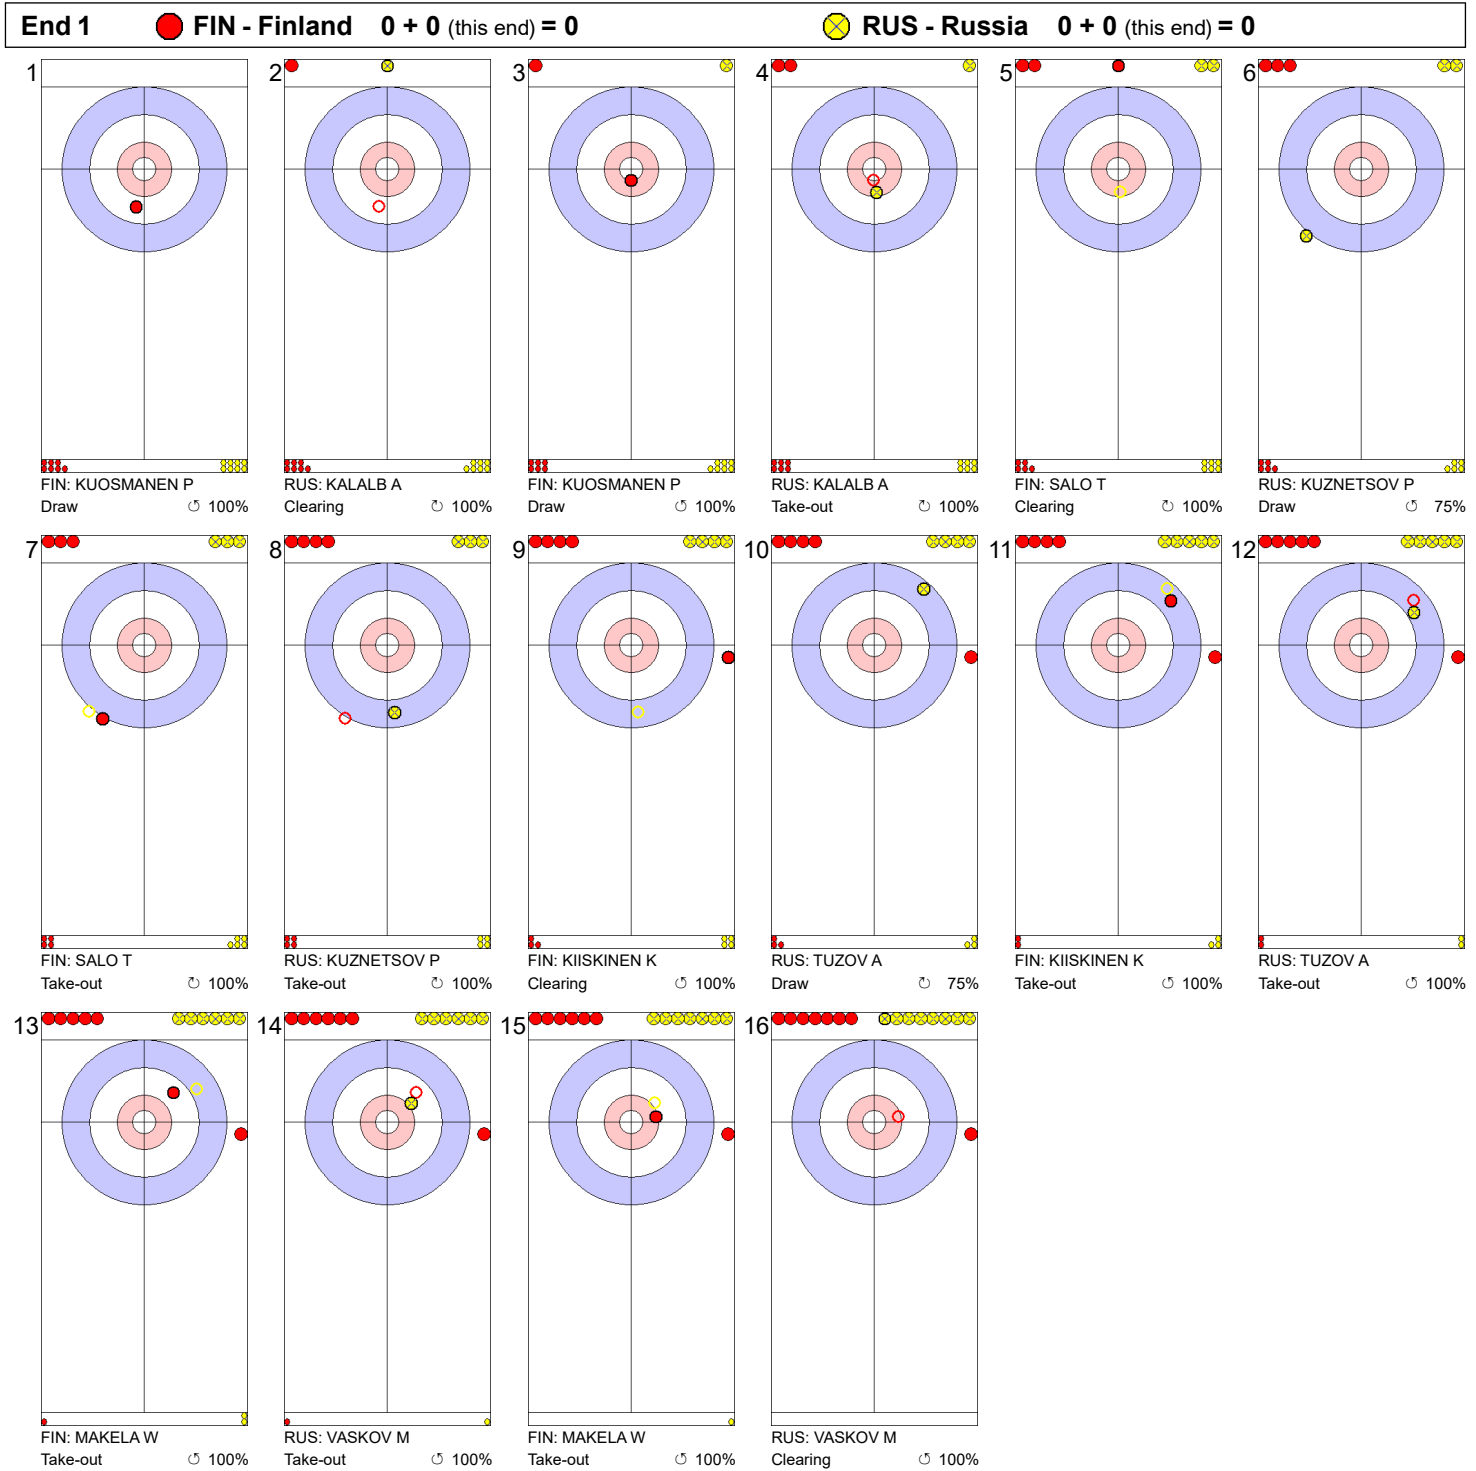

Game - Shot by Shot

Legend:
 Clockwise Counter-clockwise - Not considered

Game - Shot by Shot

Legend:
 ⌚ Clockwise ⌚ Counter-clockwise - Not considered

Game - Shot by Shot

Legend:
 ⌚ Clockwise ⌚ Counter-clockwise - Not considered

Game - Shot by Shot

Legend:
 Clockwise
 Counter-clockwise
 - Not considered

Game - Shot by Shot

Legend:
 Clockwise Counter-clockwise - Not considered

Game - Shot by Shot

Legend:
 ⊕ Clockwise ⊖ Counter-clockwise - Not considered

Game - Shot by Shot

Legend:
 Clockwise
 Counter-clockwise
 - Not considered

Game - Shot by Shot

Legend:
 ↻ Clockwise ↺ Counter-clockwise - Not considered

Game - Shot by Shot

Legend:
 ↺ Clockwise ↻ Counter-clockwise - Not considered