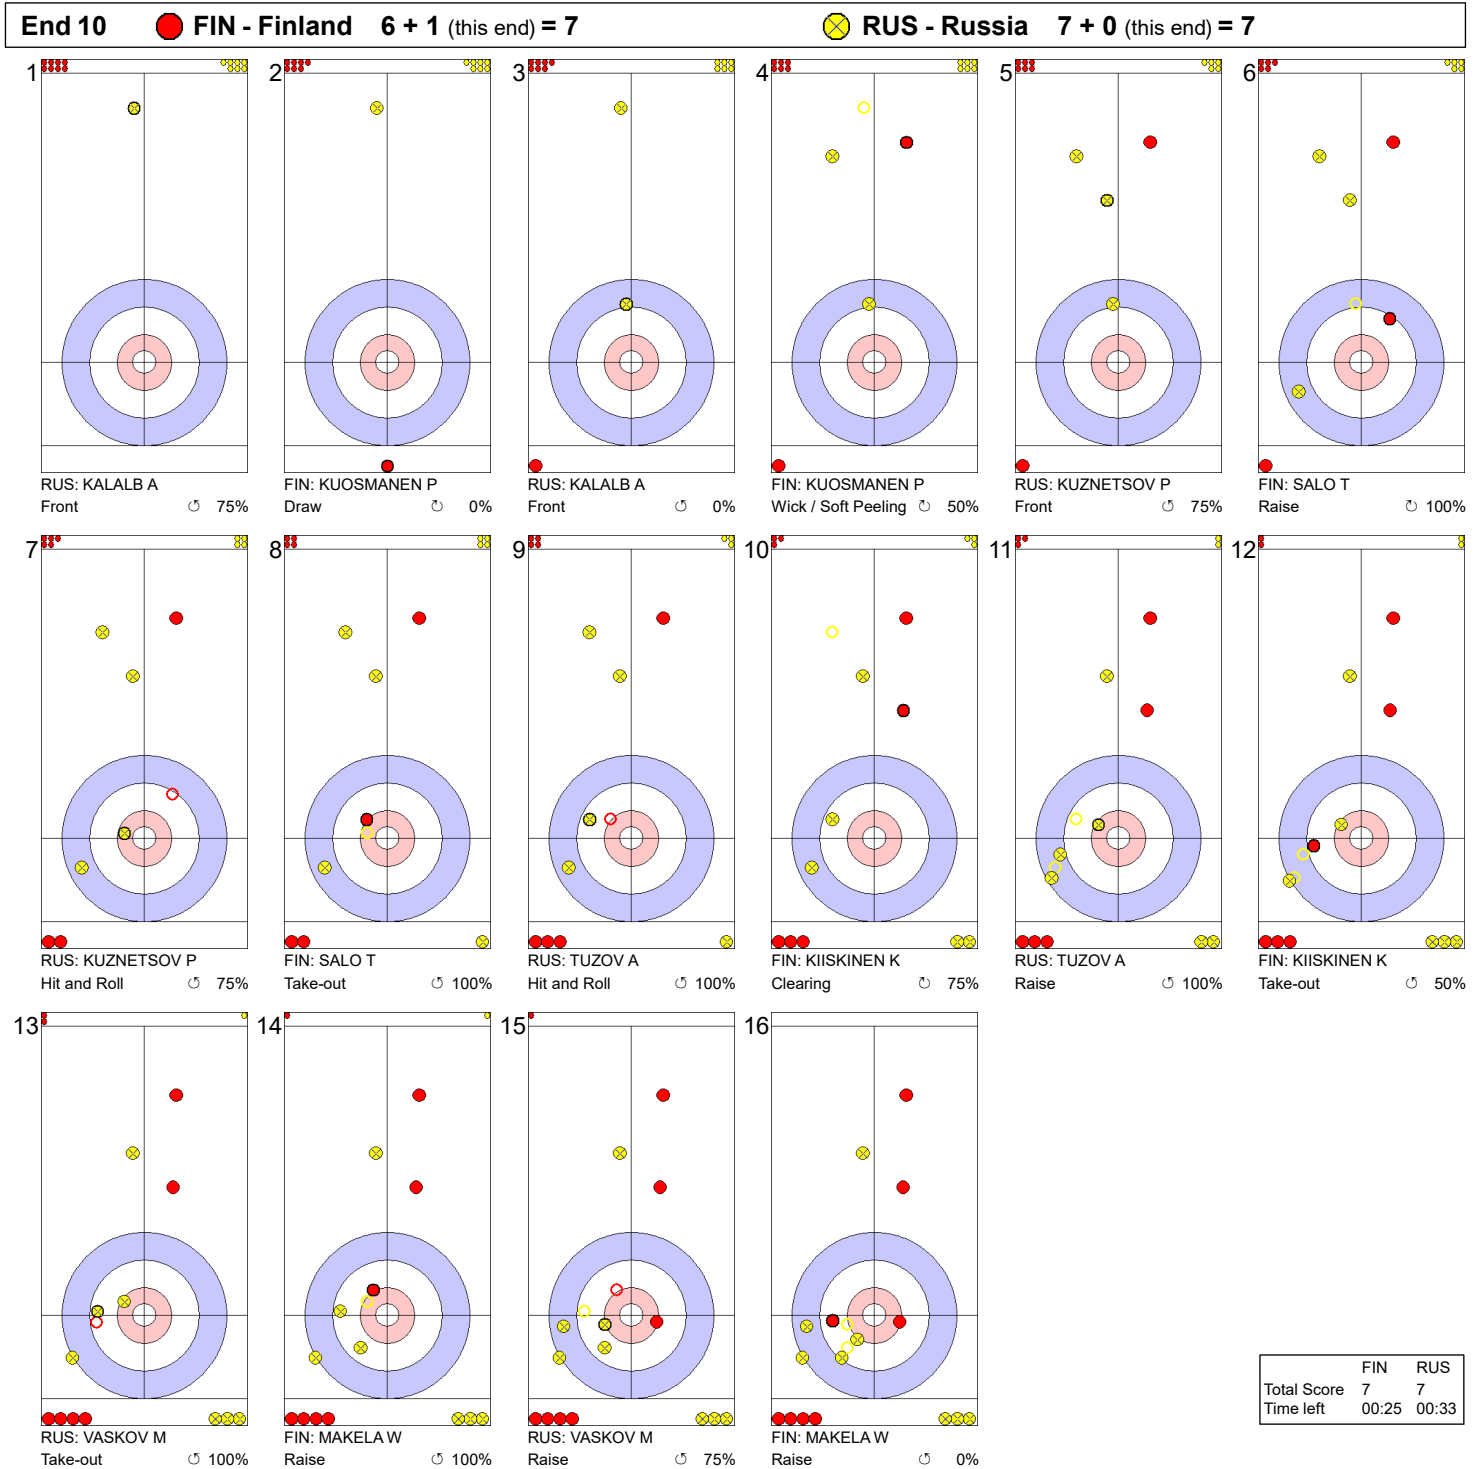

Game - Shot by Shot

Legend:
 Clockwise Counter-clockwise - Not considered

Game - Shot by Shot

Legend:
 ⌚ Clockwise ⌚ Counter-clockwise - Not considered

Game - Shot by Shot

Legend:
 ⌚ Clockwise ⌚ Counter-clockwise - Not considered

Game - Shot by Shot

Legend:
 Clockwise
 Counter-clockwise
 - Not considered

Game - Shot by Shot

Legend:
 Clockwise Counter-clockwise - Not considered

Game - Shot by Shot

Legend:
 ⊕ Clockwise ⊖ Counter-clockwise - Not considered

Game - Shot by Shot

Legend:
 Clockwise
 Counter-clockwise
 - Not considered

Game - Shot by Shot

Legend:
 ↻ Clockwise ↺ Counter-clockwise - Not considered

Game - Shot by Shot

Legend:
 ↺ Clockwise ↻ Counter-clockwise - Not considered