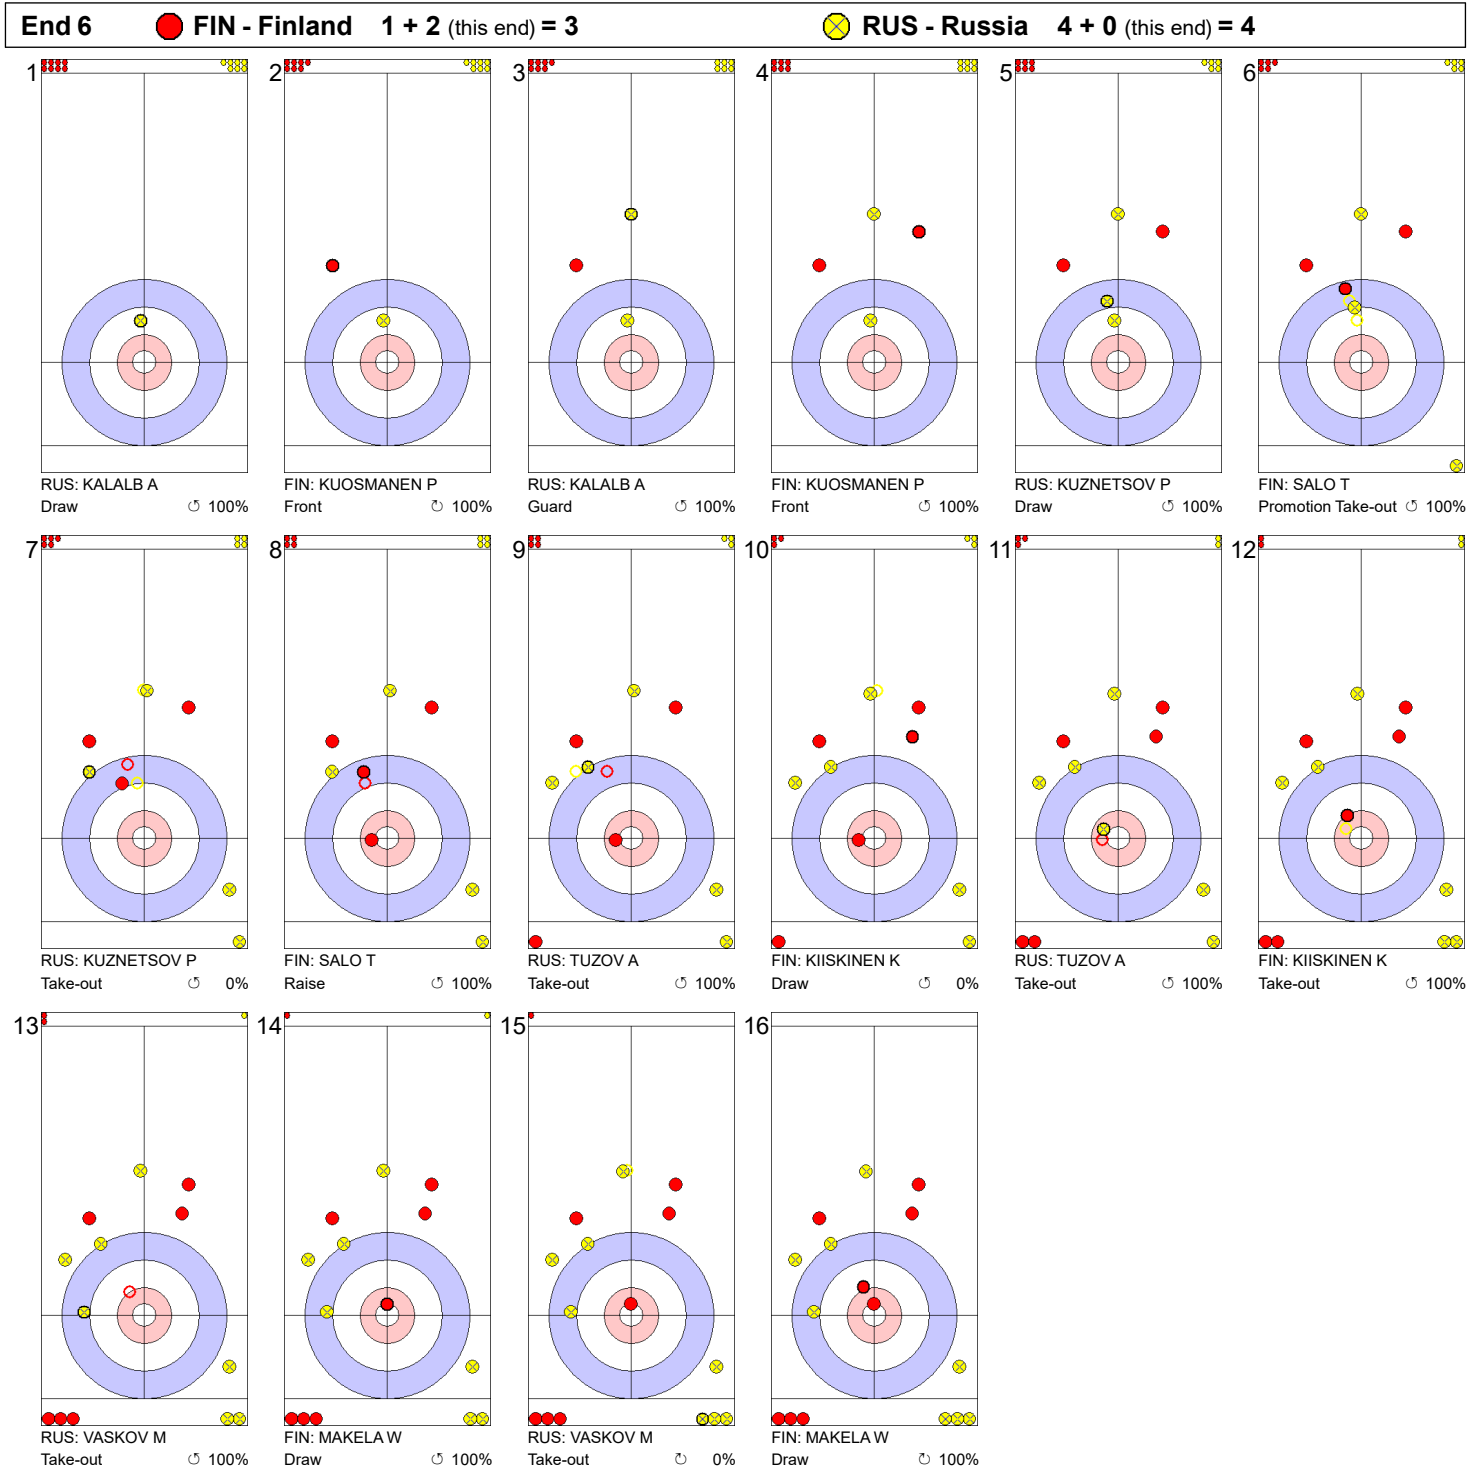

Game - Shot by Shot

Legend:
 Clockwise Counter-clockwise - Not considered

Game - Shot by Shot

Legend:
 ⌚ Clockwise ⌚ Counter-clockwise - Not considered

Game - Shot by Shot

Legend:
 ⌚ Clockwise ⌚ Counter-clockwise - Not considered

Game - Shot by Shot

Legend:
 Clockwise
 Counter-clockwise
 - Not considered

Game - Shot by Shot

Legend:
 Clockwise Counter-clockwise - Not considered

Game - Shot by Shot

Legend:
 ⊕ Clockwise ⊖ Counter-clockwise - Not considered

Game - Shot by Shot

Legend:
 Clockwise
 Counter-clockwise
 - Not considered

Game - Shot by Shot

Legend:
 ↻ Clockwise ↺ Counter-clockwise - Not considered

Game - Shot by Shot

Legend:
 ↺ Clockwise ↻ Counter-clockwise - Not considered