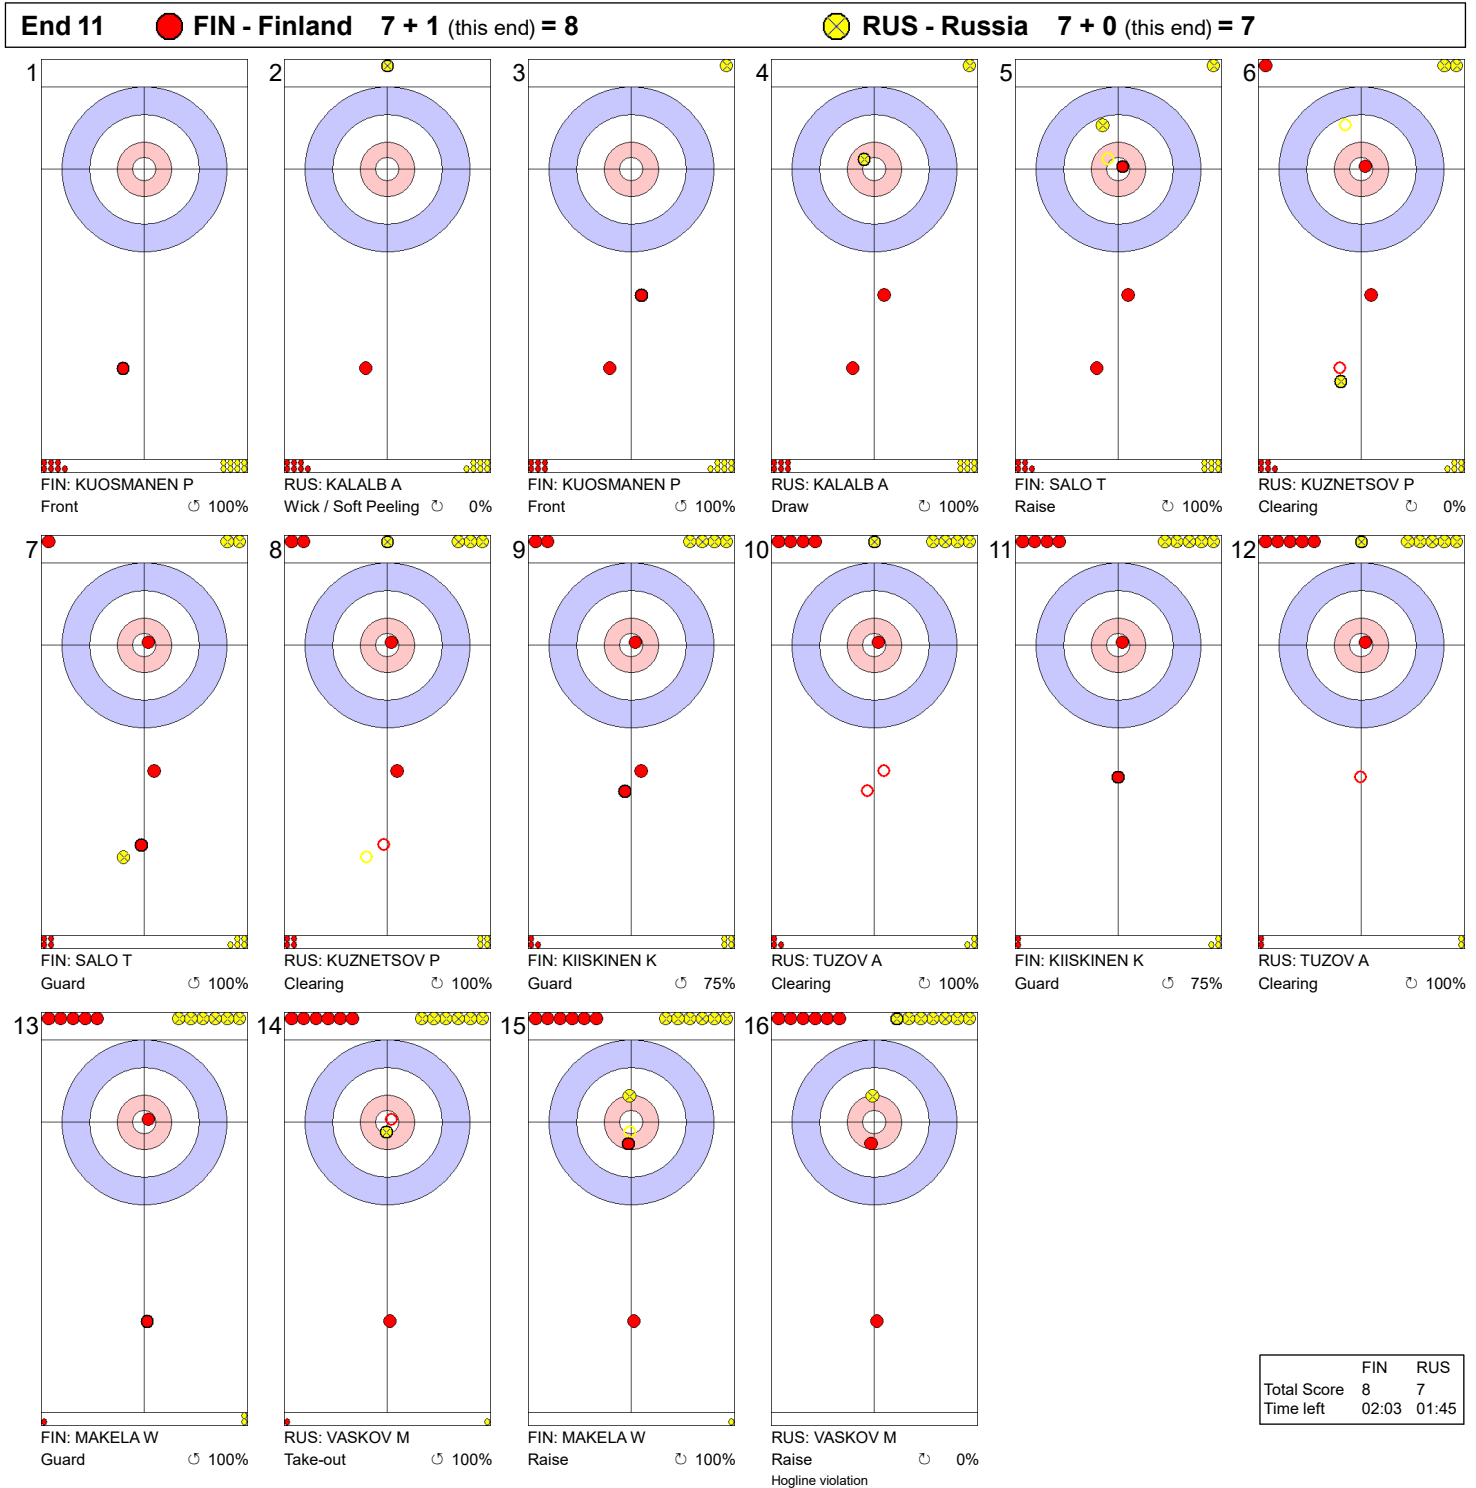

Game - Shot by Shot

Legend:
 Clockwise Counter-clockwise - Not considered

Game - Shot by Shot

Legend:
 ⌚ Clockwise ⌚ Counter-clockwise - Not considered

Game - Shot by Shot

Legend:
 ⌚ Clockwise ⌚ Counter-clockwise - Not considered

Game - Shot by Shot

Legend:
 Clockwise
 Counter-clockwise
 - Not considered

Game - Shot by Shot

Legend:
 Clockwise Counter-clockwise - Not considered

Game - Shot by Shot

Legend:
 ⊕ Clockwise ⊖ Counter-clockwise - Not considered

Game - Shot by Shot

Legend:
 Clockwise
 Counter-clockwise
 - Not considered

Game - Shot by Shot

Legend:
 ↻ Clockwise ↺ Counter-clockwise - Not considered

Game - Shot by Shot

Legend:
 ↺ Clockwise ↻ Counter-clockwise - Not considered