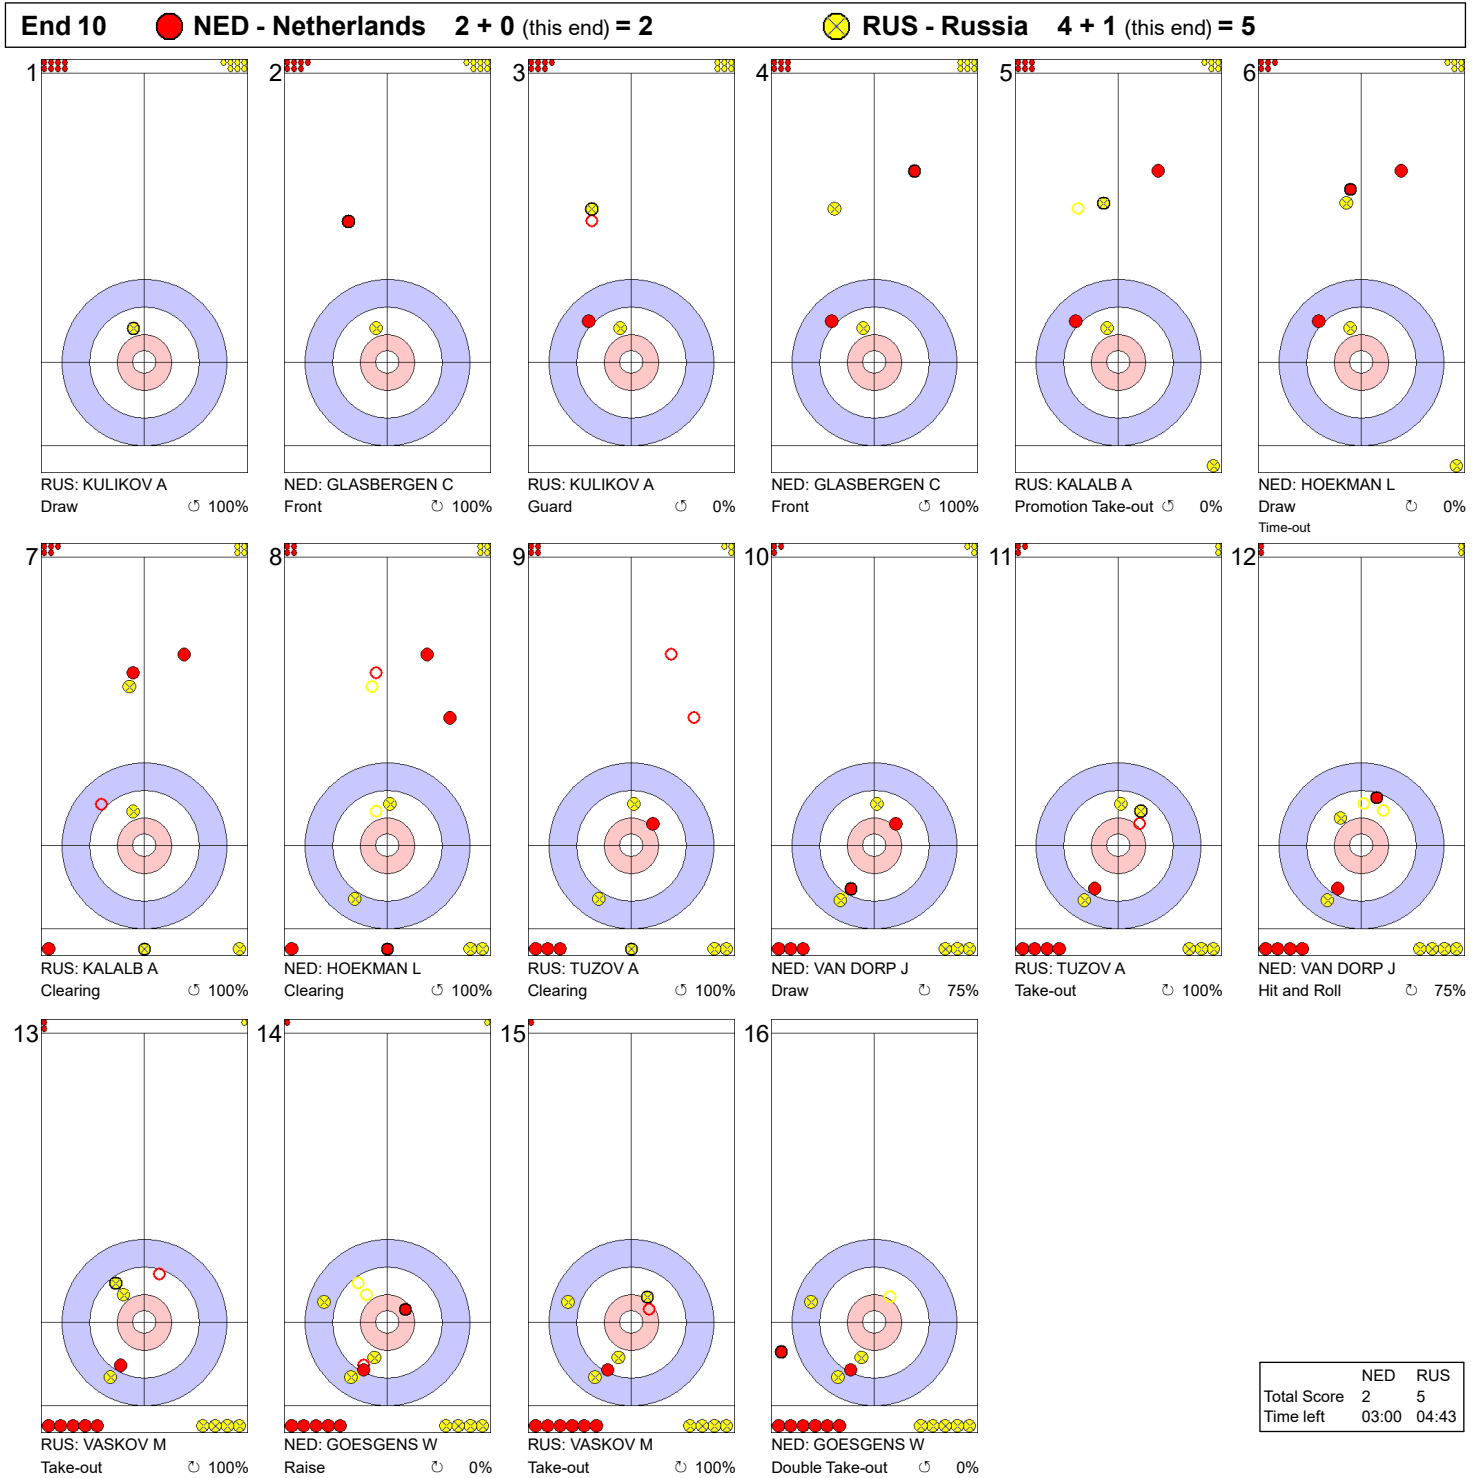

Game - Shot by Shot

Legend:
 Clockwise Counter-clockwise - Not considered

Game - Shot by Shot

Legend:
 Clockwise
 Counter-clockwise
 - Not considered

Game - Shot by Shot

Legend:
 Clockwise Counter-clockwise - Not considered

Game - Shot by Shot

Legend:
 ⊗ Clockwise ⊕ Counter-clockwise - Not considered

Game - Shot by Shot

Legend:
 Clockwise Counter-clockwise - Not considered

Game - Shot by Shot

Legend:
 ⌚ Clockwise ⌚ Counter-clockwise - Not considered

Game - Shot by Shot

Legend:
 ↻ Clockwise ↺ Counter-clockwise - Not considered

Game - Shot by Shot

Legend:
 ⌚ Clockwise ⌚ Counter-clockwise - Not considered

Game - Shot by Shot

Legend:
 Clockwise Counter-clockwise - Not considered

Game - Shot by Shot

Legend:

↻ Clockwise ↺ Counter-clockwise - Not considered