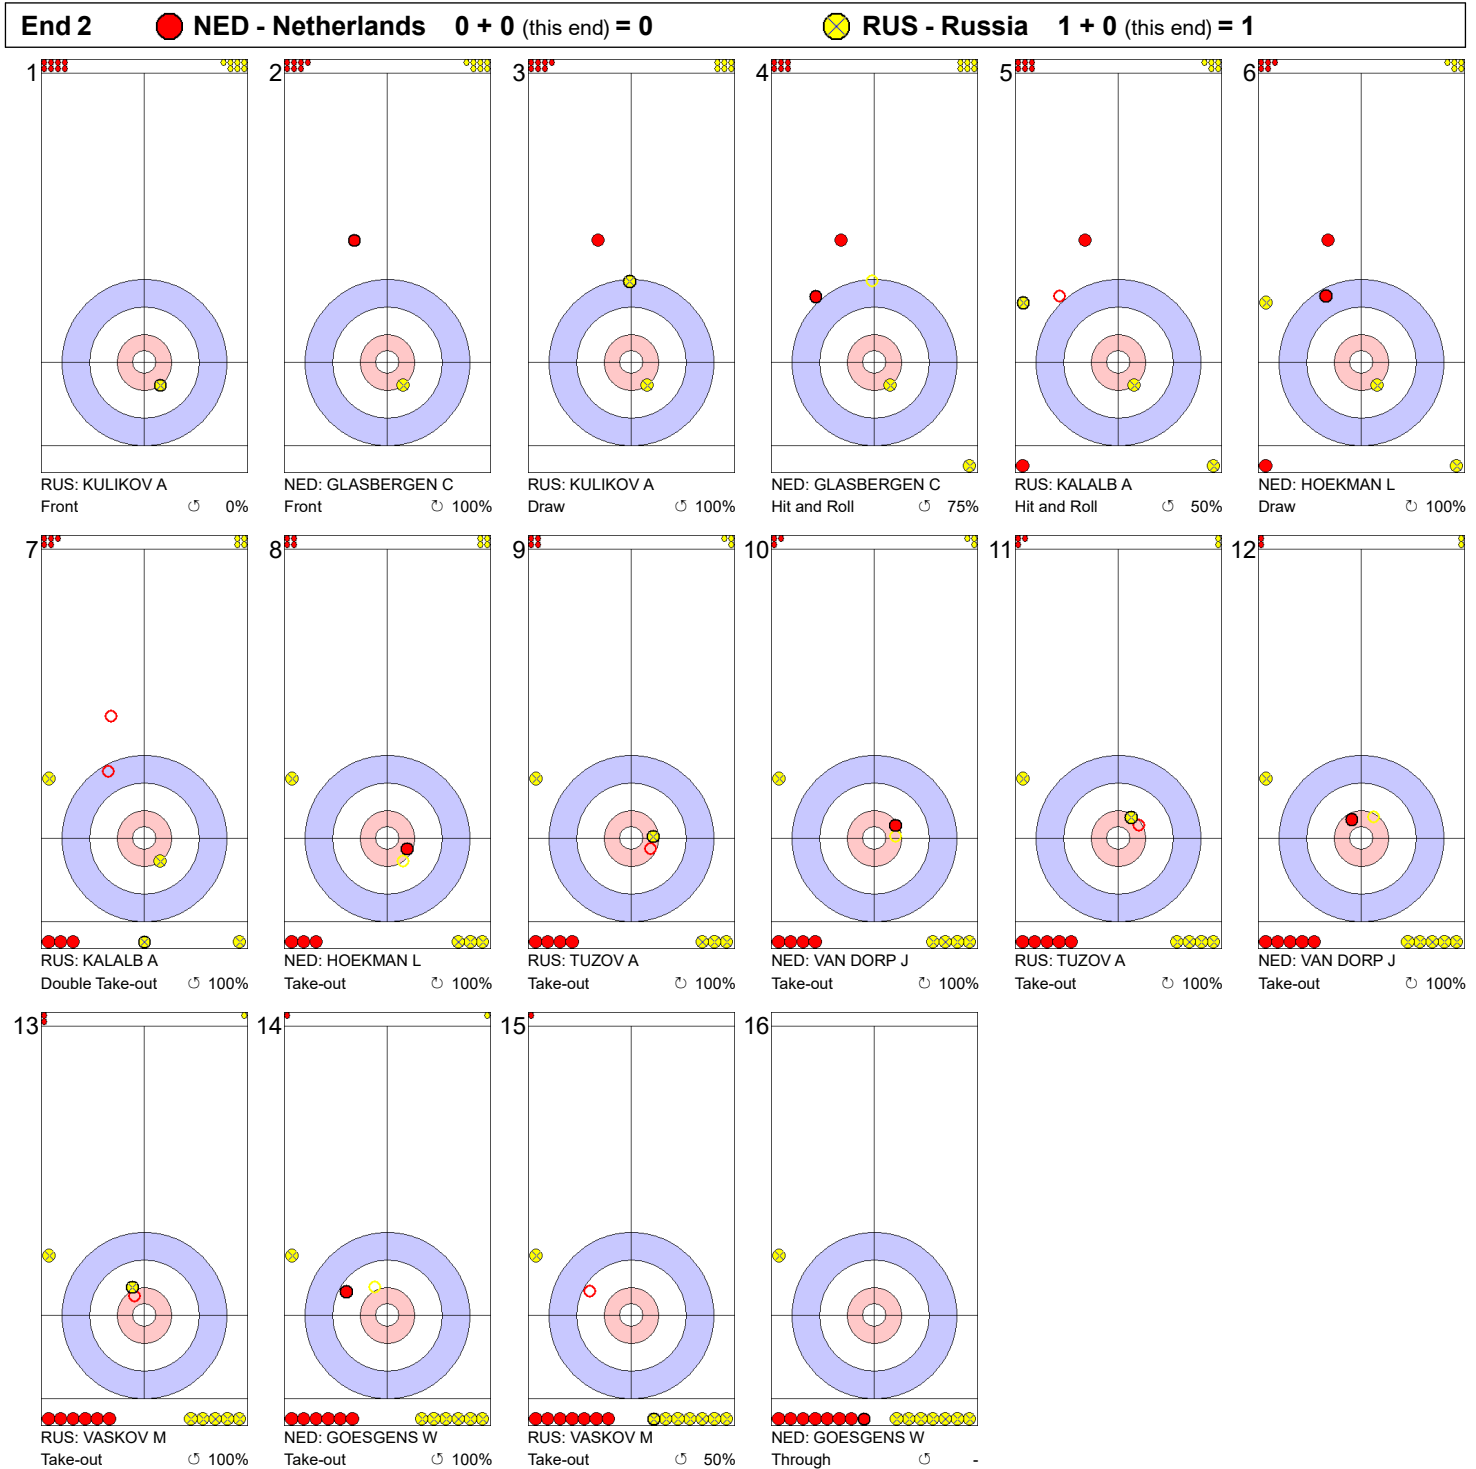

Game - Shot by Shot

Legend:
 Clockwise Counter-clockwise - Not considered

Game - Shot by Shot

Legend:
 Clockwise
 Counter-clockwise
 - Not considered

Game - Shot by Shot

Legend:
 Clockwise Counter-clockwise - Not considered

Game - Shot by Shot

Legend:
 ⊗ Clockwise ⊕ Counter-clockwise - Not considered

Game - Shot by Shot

Legend:
 Clockwise Counter-clockwise - Not considered

Game - Shot by Shot

Legend:
 ⌚ Clockwise ⌚ Counter-clockwise - Not considered

Game - Shot by Shot

Legend:
 ↻ Clockwise ↺ Counter-clockwise - Not considered

Game - Shot by Shot

Legend:
 ⌚ Clockwise ⌚ Counter-clockwise - Not considered

Game - Shot by Shot

Legend:
 Clockwise Counter-clockwise - Not considered

Game - Shot by Shot

Legend:

↻ Clockwise ↺ Counter-clockwise - Not considered