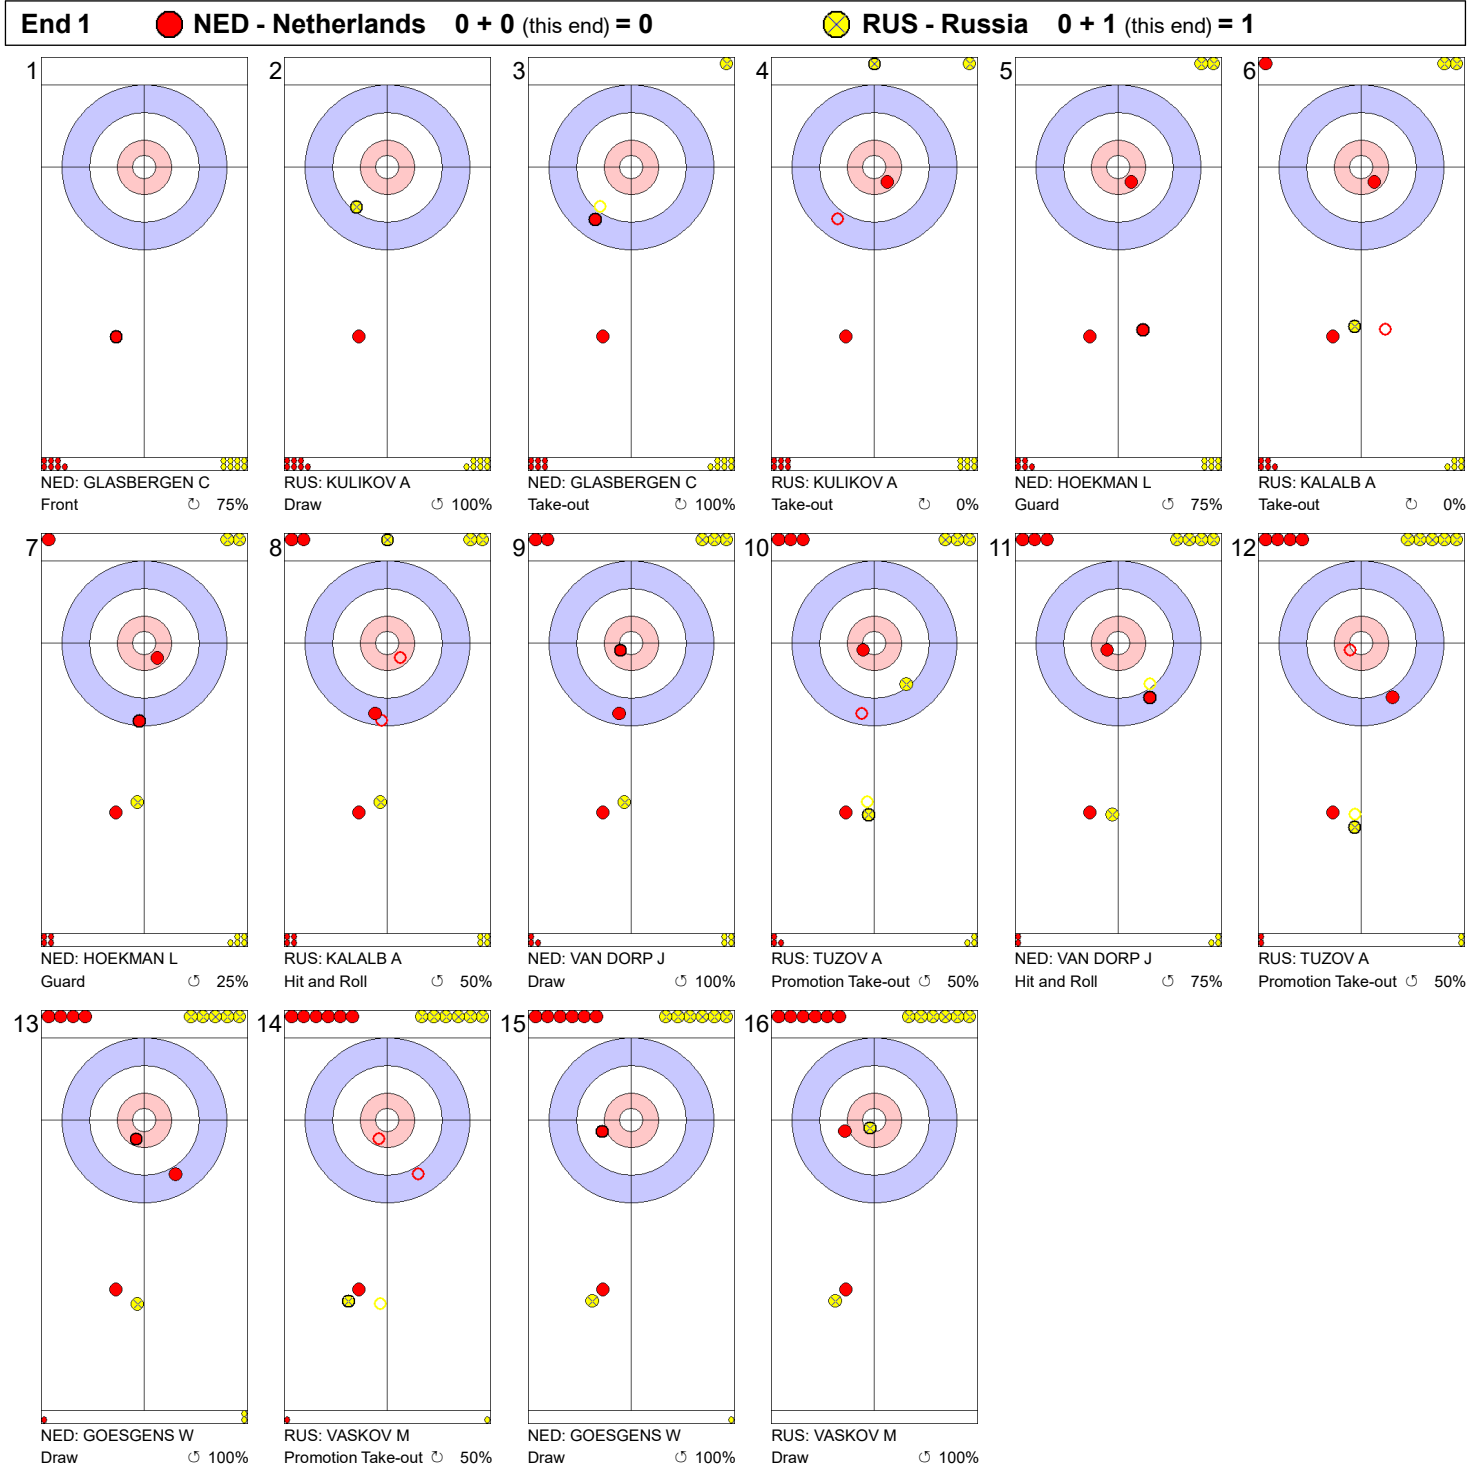

Game - Shot by Shot

Legend:
 Clockwise Counter-clockwise - Not considered

Game - Shot by Shot

Legend:
 Clockwise
 Counter-clockwise
 - Not considered

Game - Shot by Shot

Legend:
 Clockwise Counter-clockwise - Not considered

Game - Shot by Shot

Legend:
 ⊗ Clockwise ⊕ Counter-clockwise - Not considered

Game - Shot by Shot

Legend:
 Clockwise Counter-clockwise - Not considered

Game - Shot by Shot

Legend:
 ⌚ Clockwise ⌚ Counter-clockwise - Not considered

Game - Shot by Shot

Legend:
 ↻ Clockwise ↺ Counter-clockwise - Not considered

Game - Shot by Shot

Legend:
 ⌚ Clockwise ⌚ Counter-clockwise - Not considered

Game - Shot by Shot

Legend:
 Clockwise Counter-clockwise - Not considered

Game - Shot by Shot

Legend:

↻ Clockwise ↺ Counter-clockwise - Not considered