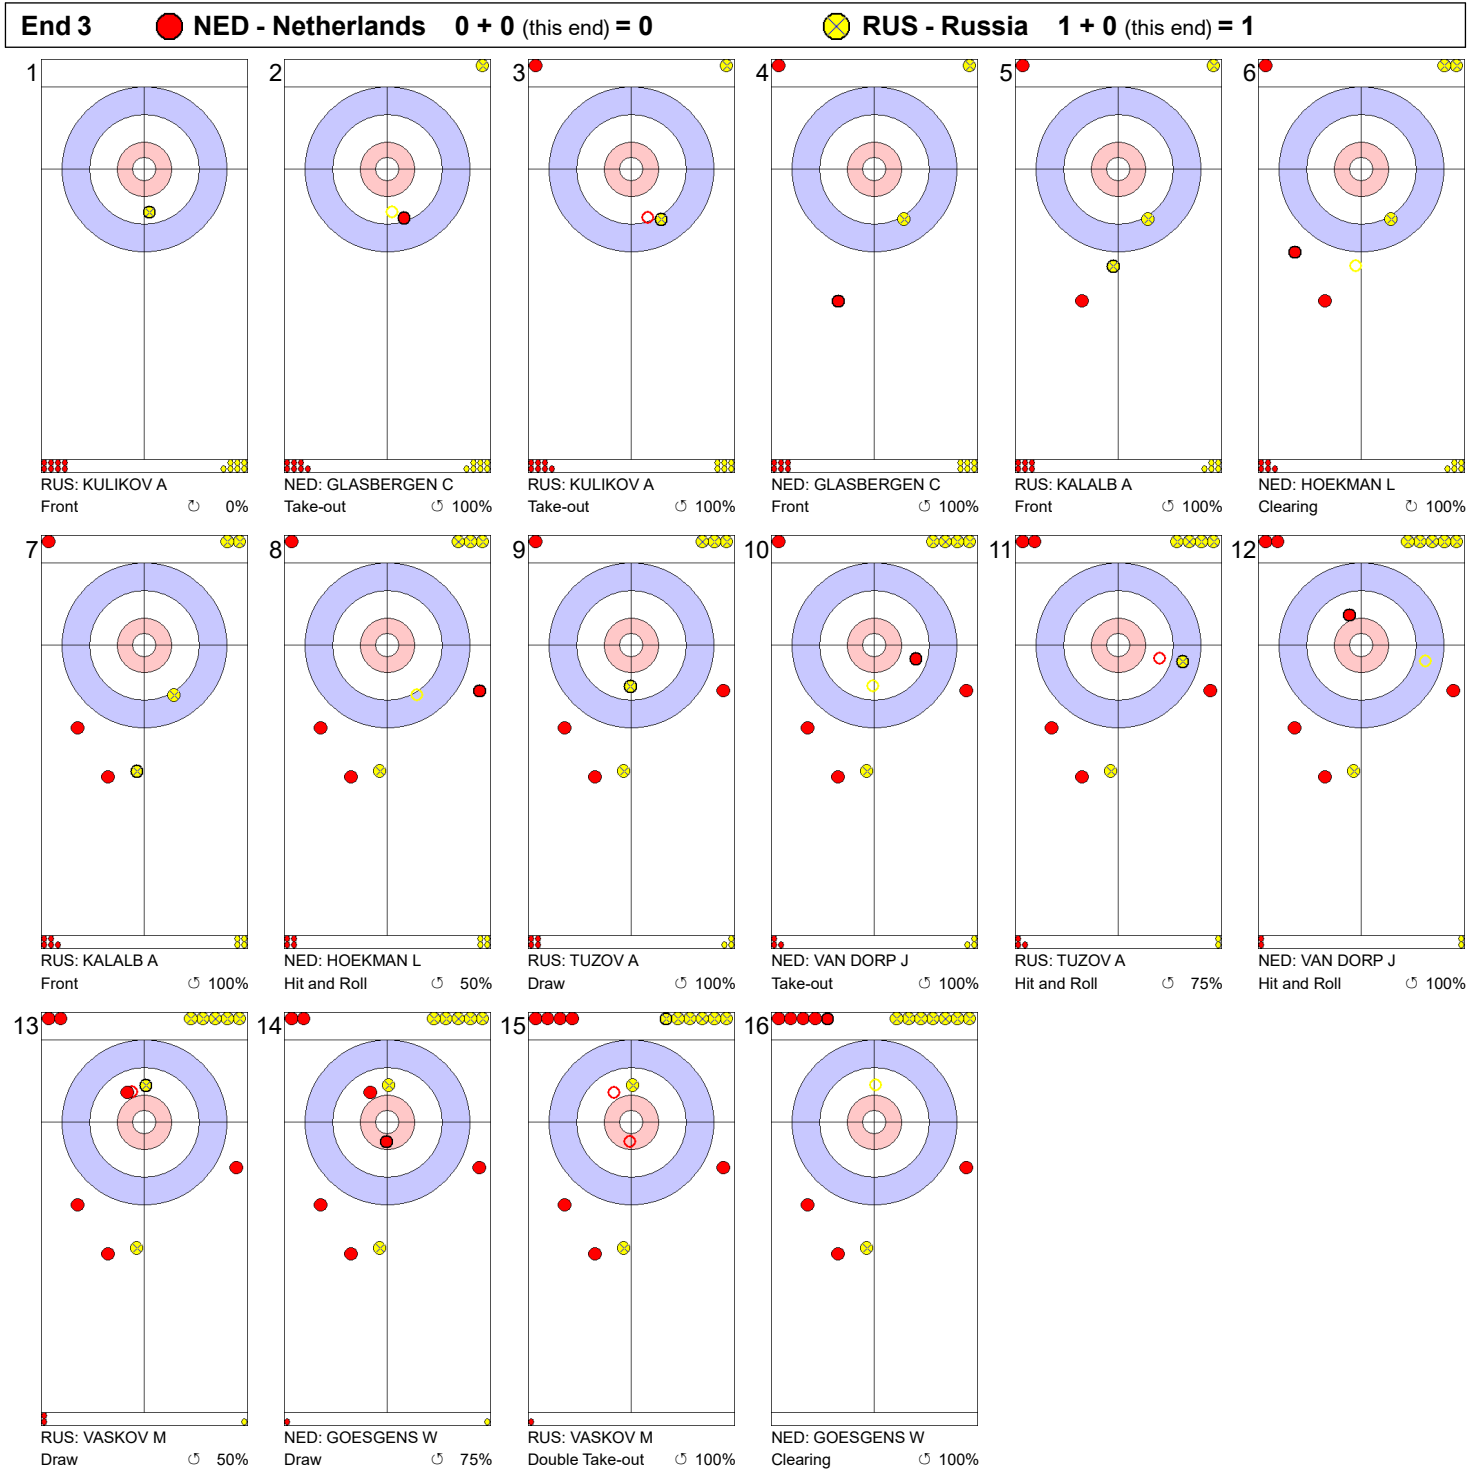

Game - Shot by Shot

Legend:
 Clockwise Counter-clockwise - Not considered

Game - Shot by Shot

Legend:
 Clockwise
 Counter-clockwise
 - Not considered

Game - Shot by Shot

Legend:
 Clockwise Counter-clockwise - Not considered

Game - Shot by Shot

Legend:
 ⊗ Clockwise ⊕ Counter-clockwise - Not considered

Game - Shot by Shot

Legend:
 Clockwise Counter-clockwise - Not considered

Game - Shot by Shot

Legend:
 ⌚ Clockwise ⌚ Counter-clockwise - Not considered

Game - Shot by Shot

Legend:
 ↻ Clockwise ↺ Counter-clockwise - Not considered

Game - Shot by Shot

Legend:
 ⌚ Clockwise ⌚ Counter-clockwise - Not considered

Game - Shot by Shot

Legend:
 Clockwise Counter-clockwise - Not considered

Game - Shot by Shot

Legend:

↻ Clockwise ↺ Counter-clockwise - Not considered