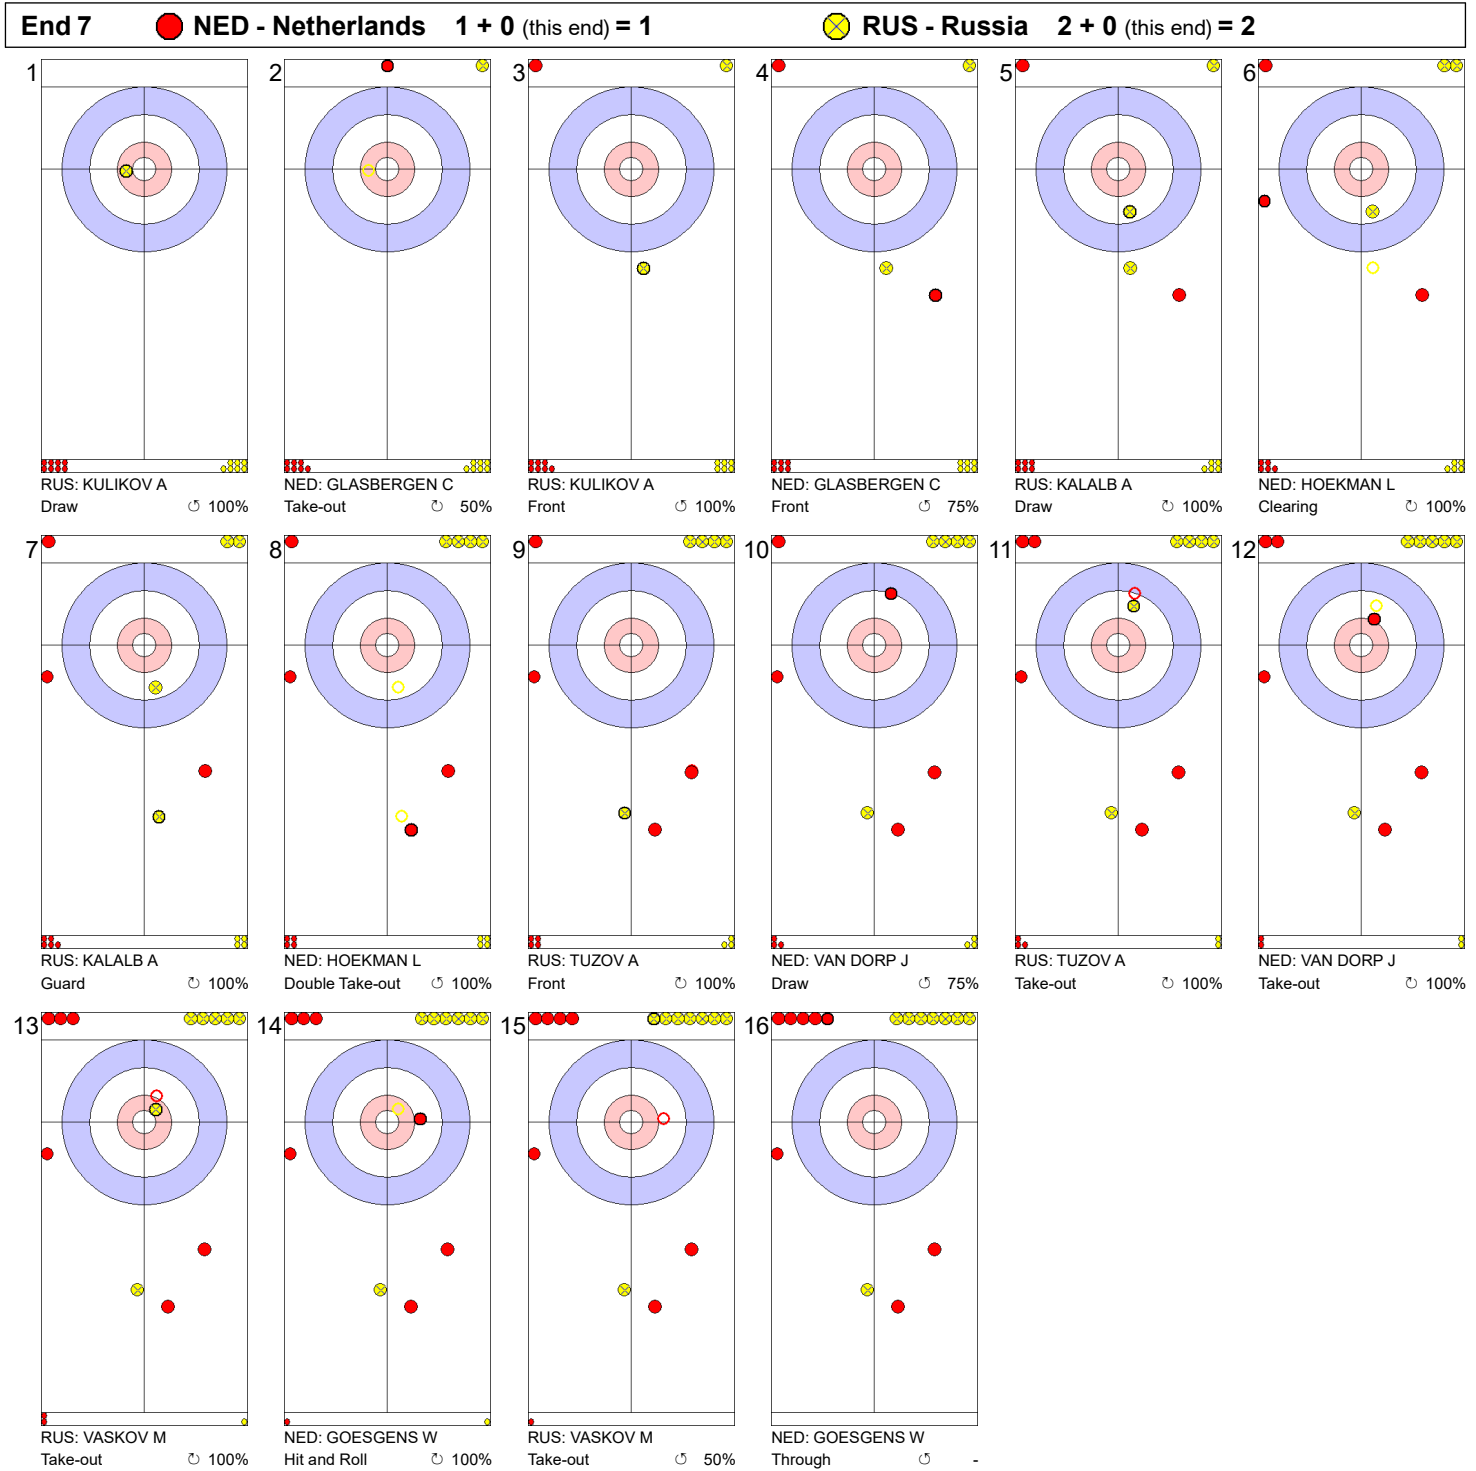

Game - Shot by Shot

Legend:
 Clockwise Counter-clockwise - Not considered

Game - Shot by Shot

Legend:
 Clockwise
 Counter-clockwise
 - Not considered

Game - Shot by Shot

Legend:
 Clockwise Counter-clockwise - Not considered

Game - Shot by Shot

Legend:
 ⊗ Clockwise ⊕ Counter-clockwise - Not considered

Game - Shot by Shot

Legend:
 Clockwise Counter-clockwise - Not considered

Game - Shot by Shot

Legend:
 ⌚ Clockwise ⌚ Counter-clockwise - Not considered

Game - Shot by Shot

Legend:
 ↻ Clockwise ↺ Counter-clockwise - Not considered

Game - Shot by Shot

Legend:
 ⌚ Clockwise ⌚ Counter-clockwise - Not considered

Game - Shot by Shot

Legend:
 Clockwise Counter-clockwise - Not considered

Game - Shot by Shot

Legend:

↻ Clockwise ↺ Counter-clockwise - Not considered