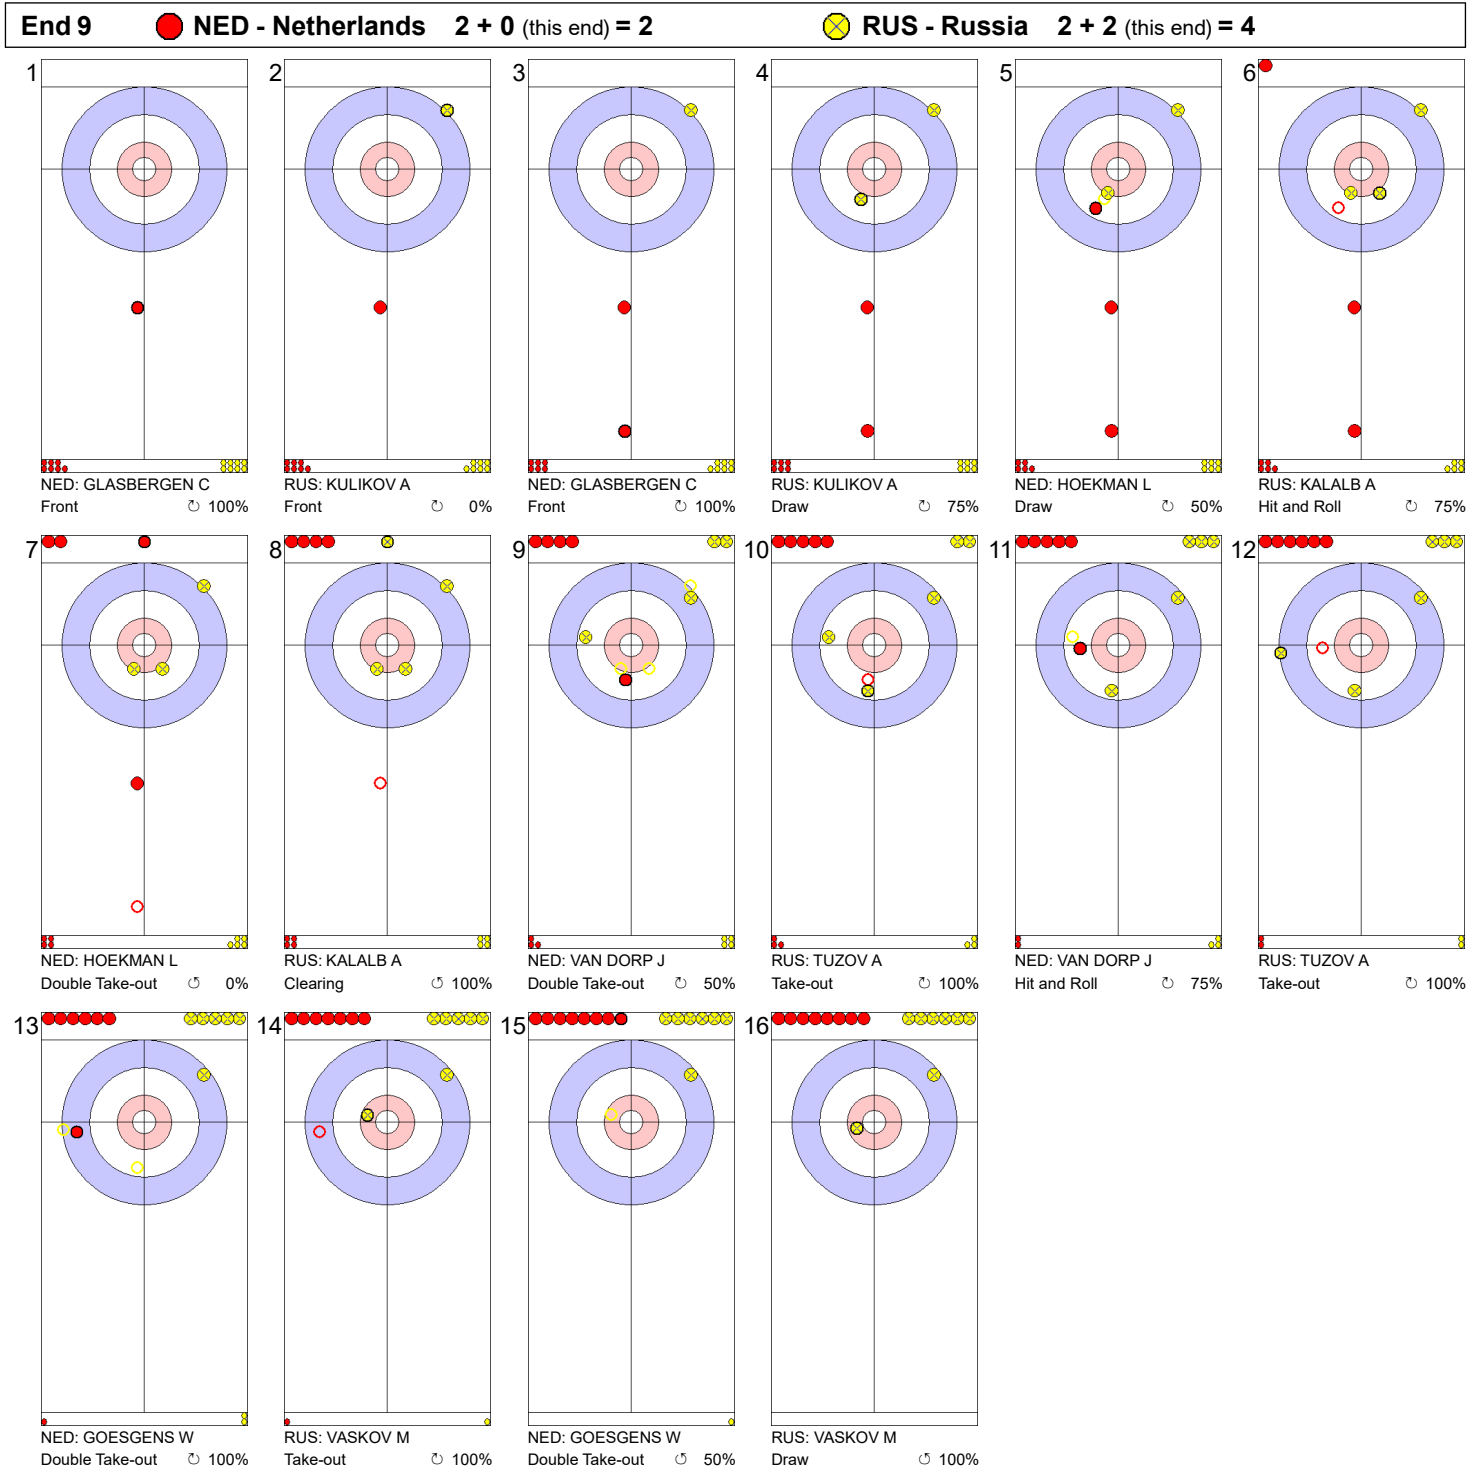

Game - Shot by Shot

Legend:
 Clockwise Counter-clockwise - Not considered

Game - Shot by Shot

Legend:
 Clockwise
 Counter-clockwise
 - Not considered

Game - Shot by Shot

Legend:
 Clockwise Counter-clockwise - Not considered

Game - Shot by Shot

Legend:
 ⊗ Clockwise ⊕ Counter-clockwise - Not considered

Game - Shot by Shot

Legend:
 Clockwise Counter-clockwise - Not considered

Game - Shot by Shot

Legend:
 ⌚ Clockwise ⌚ Counter-clockwise - Not considered

Game - Shot by Shot

Legend:
 ↻ Clockwise ↺ Counter-clockwise - Not considered

Game - Shot by Shot

Legend:
 ⌚ Clockwise ⌚ Counter-clockwise - Not considered

Game - Shot by Shot

Legend:
 Clockwise Counter-clockwise - Not considered

Game - Shot by Shot

Legend:

↻ Clockwise ↺ Counter-clockwise - Not considered