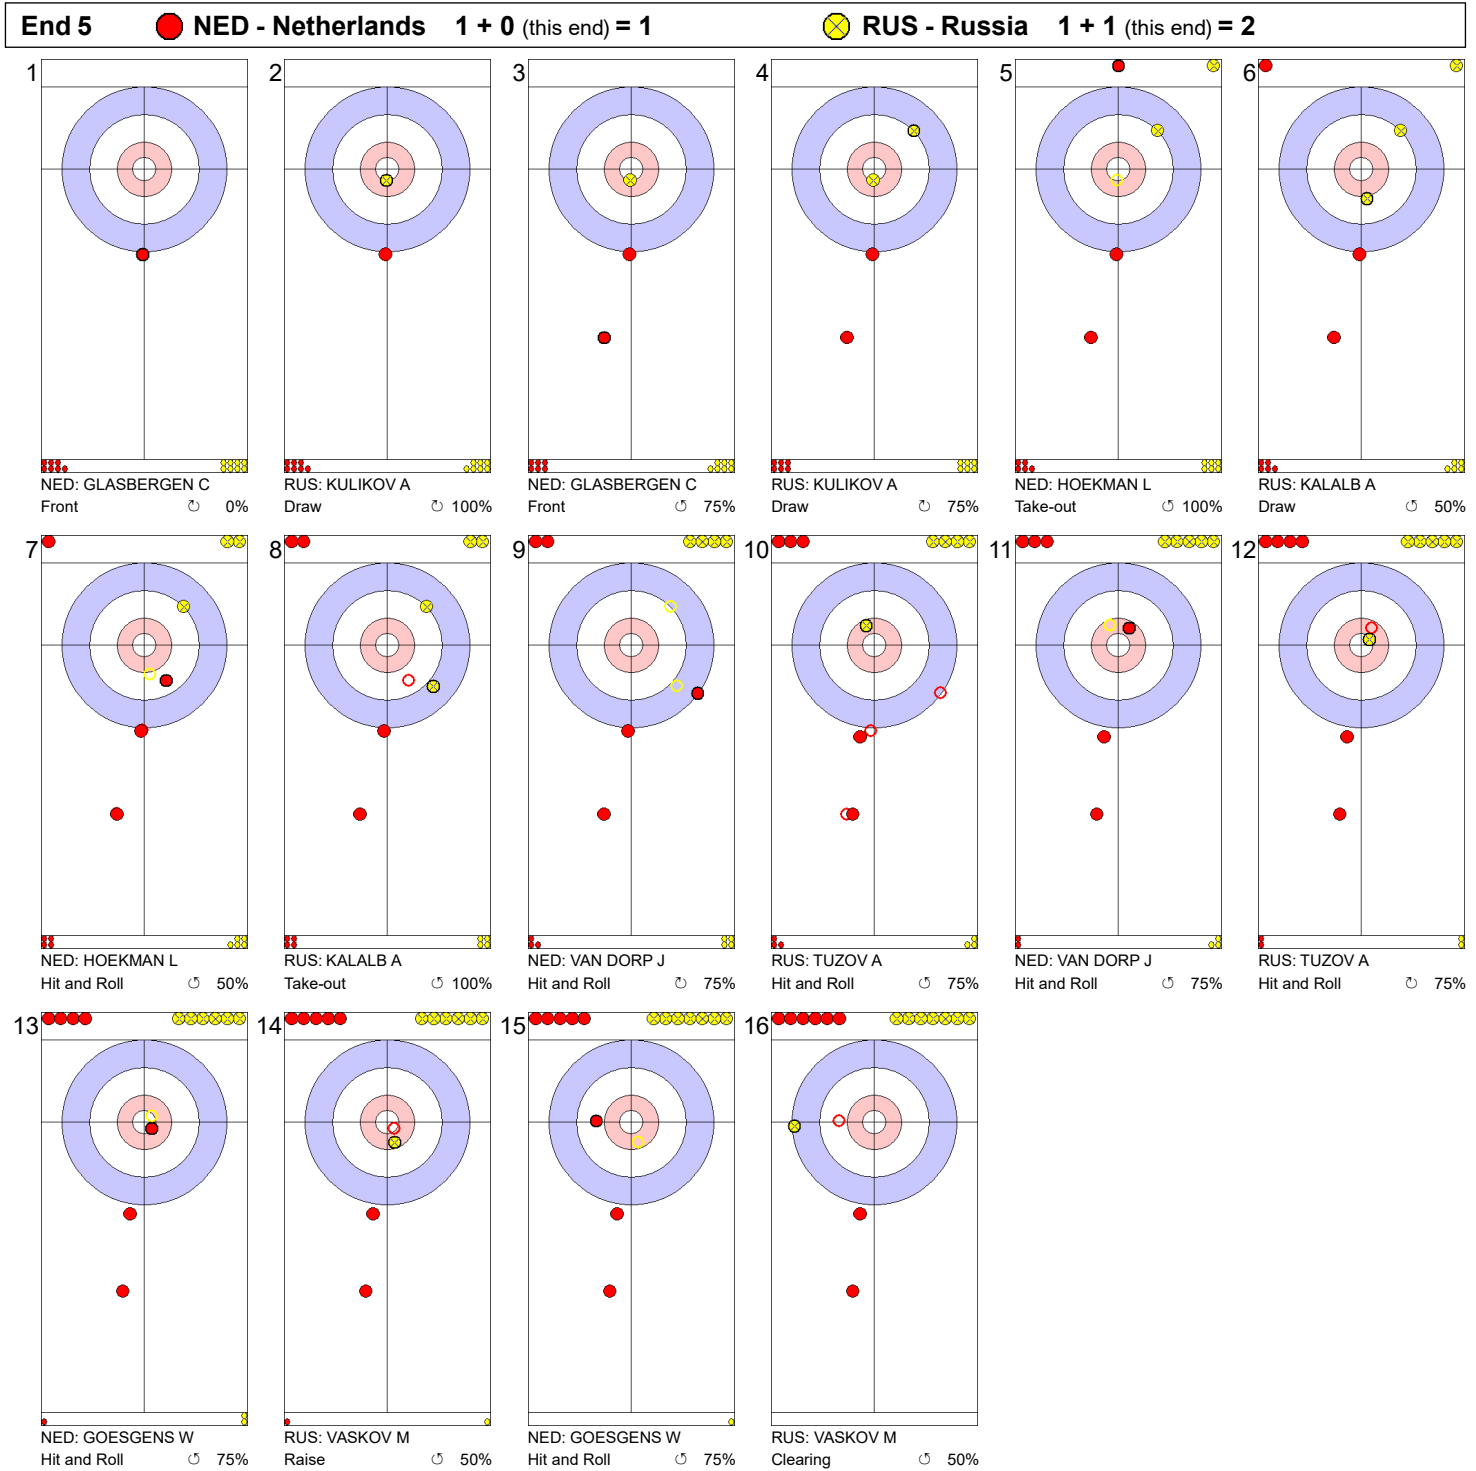

Game - Shot by Shot

Legend:
 Clockwise Counter-clockwise - Not considered

Game - Shot by Shot

Legend:
 Clockwise
 Counter-clockwise
 - Not considered

Game - Shot by Shot

Legend:
 Clockwise Counter-clockwise - Not considered

Game - Shot by Shot

Legend:
 ⊗ Clockwise ⊕ Counter-clockwise - Not considered

Game - Shot by Shot

Legend:
 Clockwise Counter-clockwise - Not considered

Game - Shot by Shot

Legend:
 ⌚ Clockwise ⌚ Counter-clockwise - Not considered

Game - Shot by Shot

Legend:
 ↻ Clockwise ↺ Counter-clockwise - Not considered

Game - Shot by Shot

Legend:
 ⌚ Clockwise ⌚ Counter-clockwise - Not considered

Game - Shot by Shot

Legend:
 Clockwise Counter-clockwise - Not considered

Game - Shot by Shot

Legend:

↻ Clockwise ↺ Counter-clockwise - Not considered