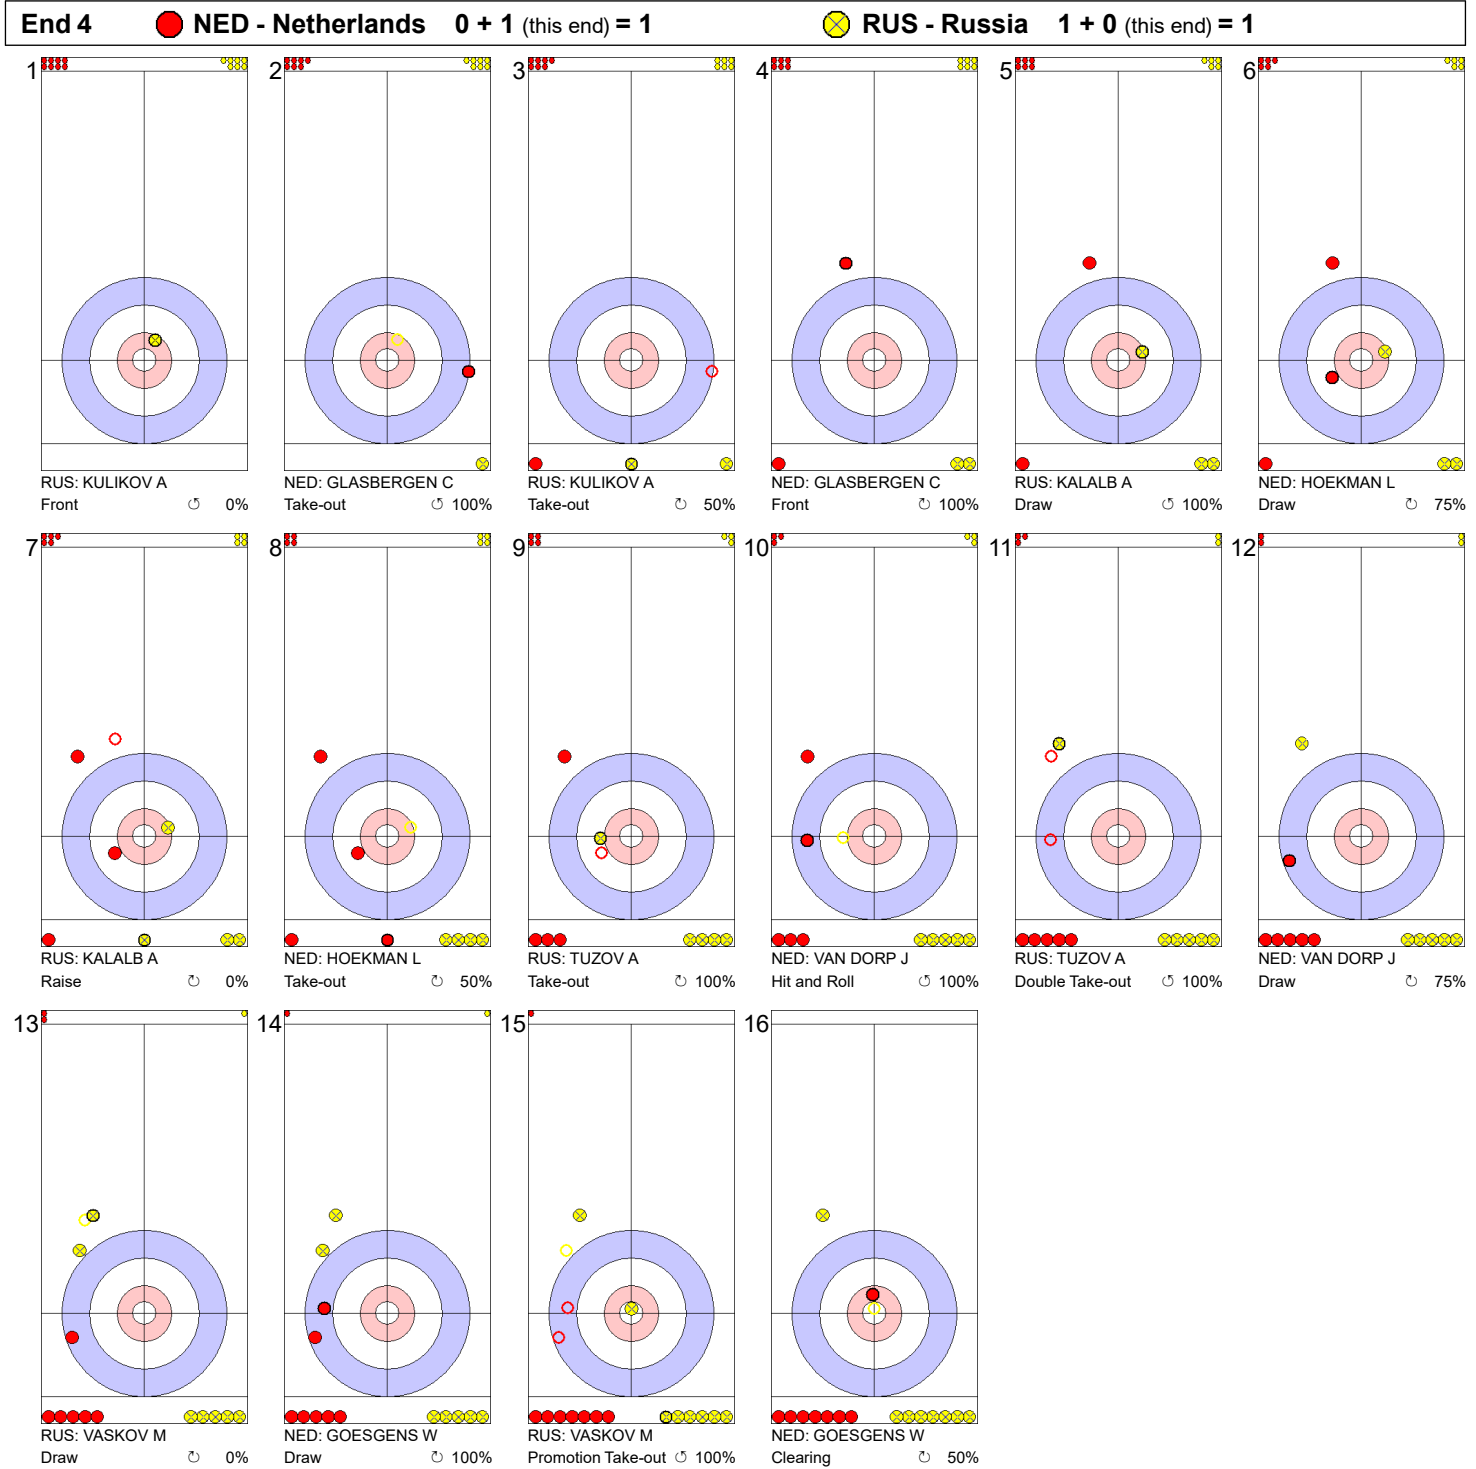

Game - Shot by Shot

Legend:
 Clockwise Counter-clockwise - Not considered

Game - Shot by Shot

Legend:
 Clockwise
 Counter-clockwise
 - Not considered

Game - Shot by Shot

Legend:
 Clockwise Counter-clockwise - Not considered

Game - Shot by Shot

Legend:
 ⊗ Clockwise ⊕ Counter-clockwise - Not considered

Game - Shot by Shot

Legend:
 Clockwise Counter-clockwise - Not considered

Game - Shot by Shot

Legend:
 ⌚ Clockwise ⌚ Counter-clockwise - Not considered

Game - Shot by Shot

Legend:
 ↻ Clockwise ↺ Counter-clockwise - Not considered

Game - Shot by Shot

Legend:
 ⌚ Clockwise ⌚ Counter-clockwise - Not considered

Game - Shot by Shot

Legend:
 Clockwise Counter-clockwise - Not considered

Game - Shot by Shot

Legend:

↻ Clockwise ↺ Counter-clockwise - Not considered