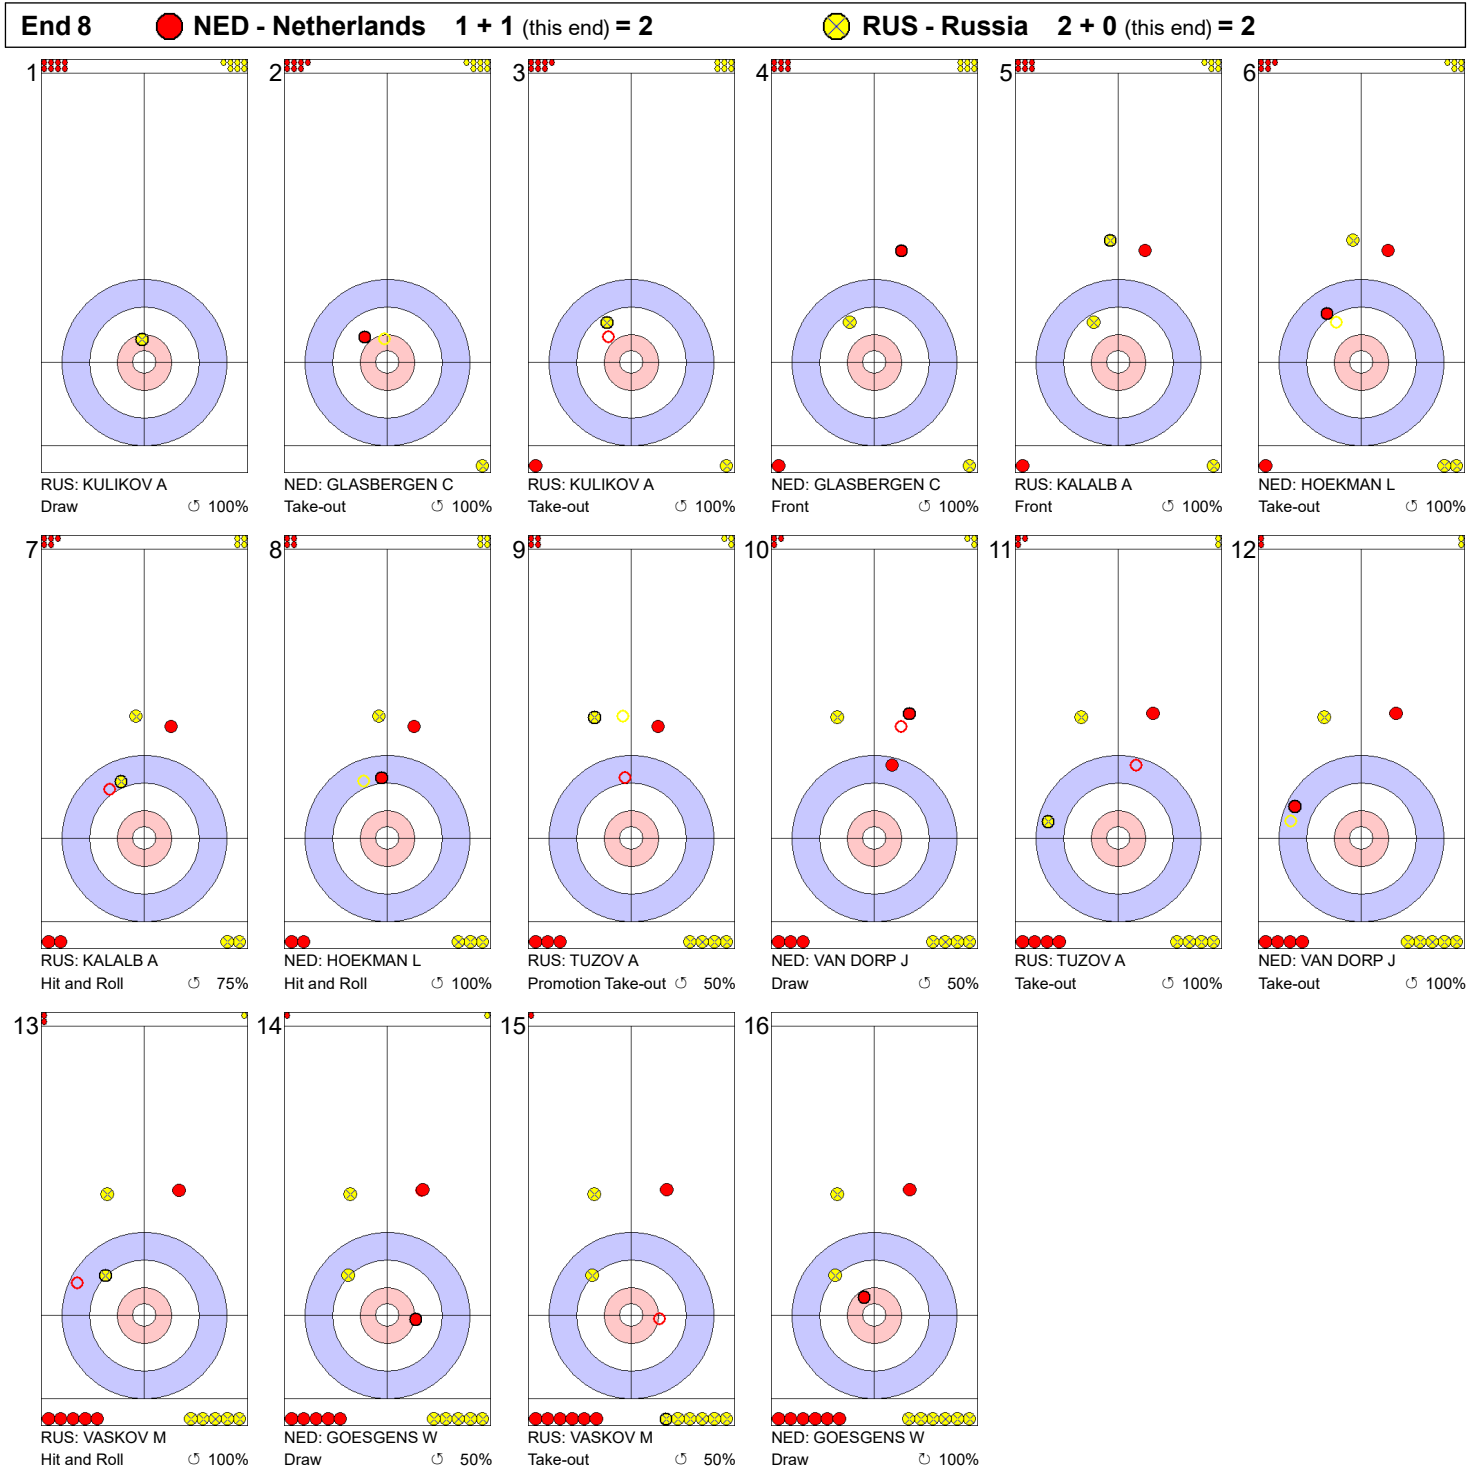

Game - Shot by Shot

Legend:
 Clockwise Counter-clockwise - Not considered

Game - Shot by Shot

Legend:
 Clockwise
 Counter-clockwise
 - Not considered

Game - Shot by Shot

Legend:
 Clockwise Counter-clockwise - Not considered

Game - Shot by Shot

Legend:
 ⊗ Clockwise ⊕ Counter-clockwise - Not considered

Game - Shot by Shot

Legend:
 Clockwise Counter-clockwise - Not considered

Game - Shot by Shot

Legend:
 ⌚ Clockwise ⌚ Counter-clockwise - Not considered

Game - Shot by Shot

Legend:
 ↻ Clockwise ↺ Counter-clockwise - Not considered

Game - Shot by Shot

Legend:
 ⌚ Clockwise ⌚ Counter-clockwise - Not considered

Game - Shot by Shot

Legend:
 Clockwise Counter-clockwise - Not considered

Game - Shot by Shot

Legend:

↻ Clockwise ↺ Counter-clockwise - Not considered