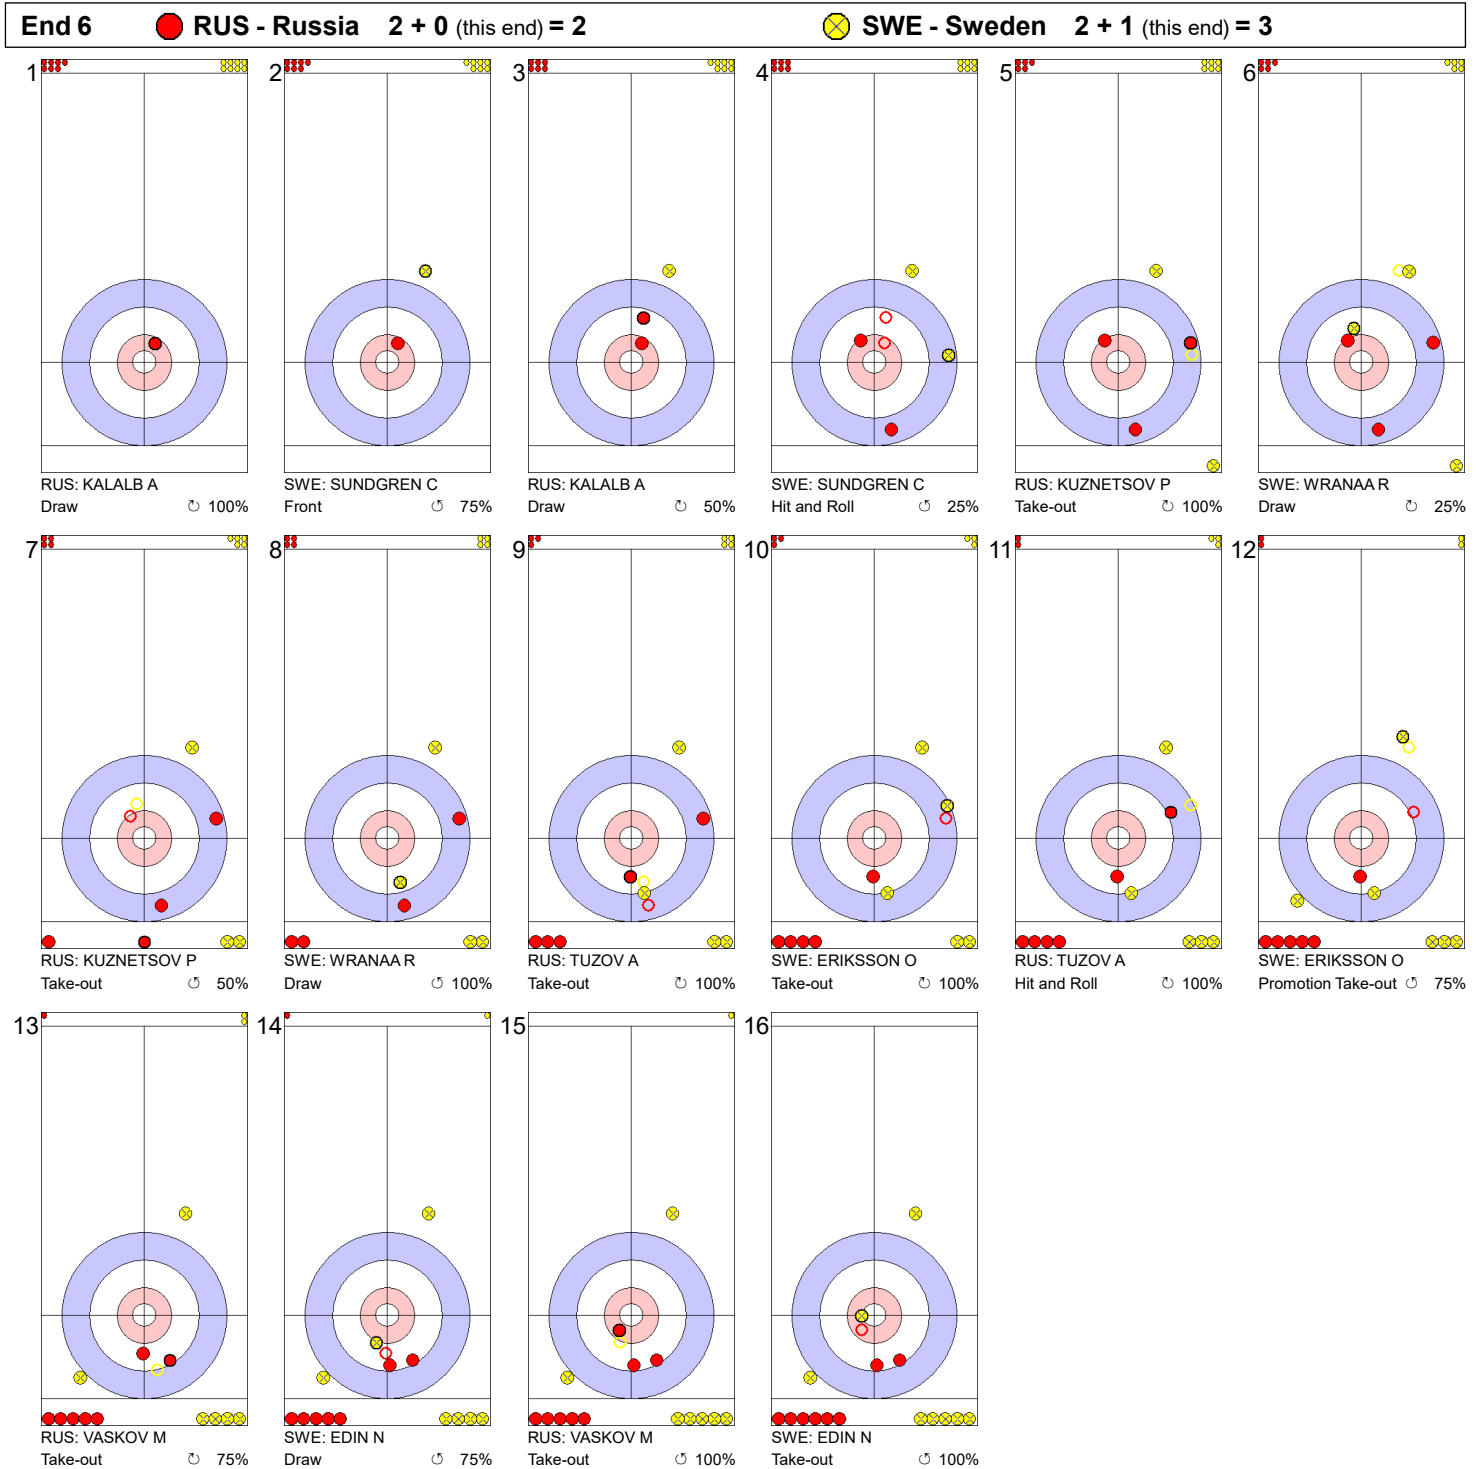

Game - Shot by Shot

Legend:
 Clockwise
 Counter-clockwise
 - Not considered

Game - Shot by Shot

Legend:
 Clockwise
 Counter-clockwise
 - Not considered

Game - Shot by Shot

Legend:
 Clockwise
 Counter-clockwise
 - Not considered

Game - Shot by Shot

Legend:
 ↻ Clockwise ↺ Counter-clockwise - Not considered

Game - Shot by Shot

Legend:
 Clockwise Counter-clockwise - Not considered

Game - Shot by Shot

Legend:
 Clockwise Counter-clockwise - Not considered

Game - Shot by Shot

Legend:
 Clockwise
 Counter-clockwise
 - Not considered

Game - Shot by Shot

Legend:
 ⌚ Clockwise ⌚ Counter-clockwise - Not considered