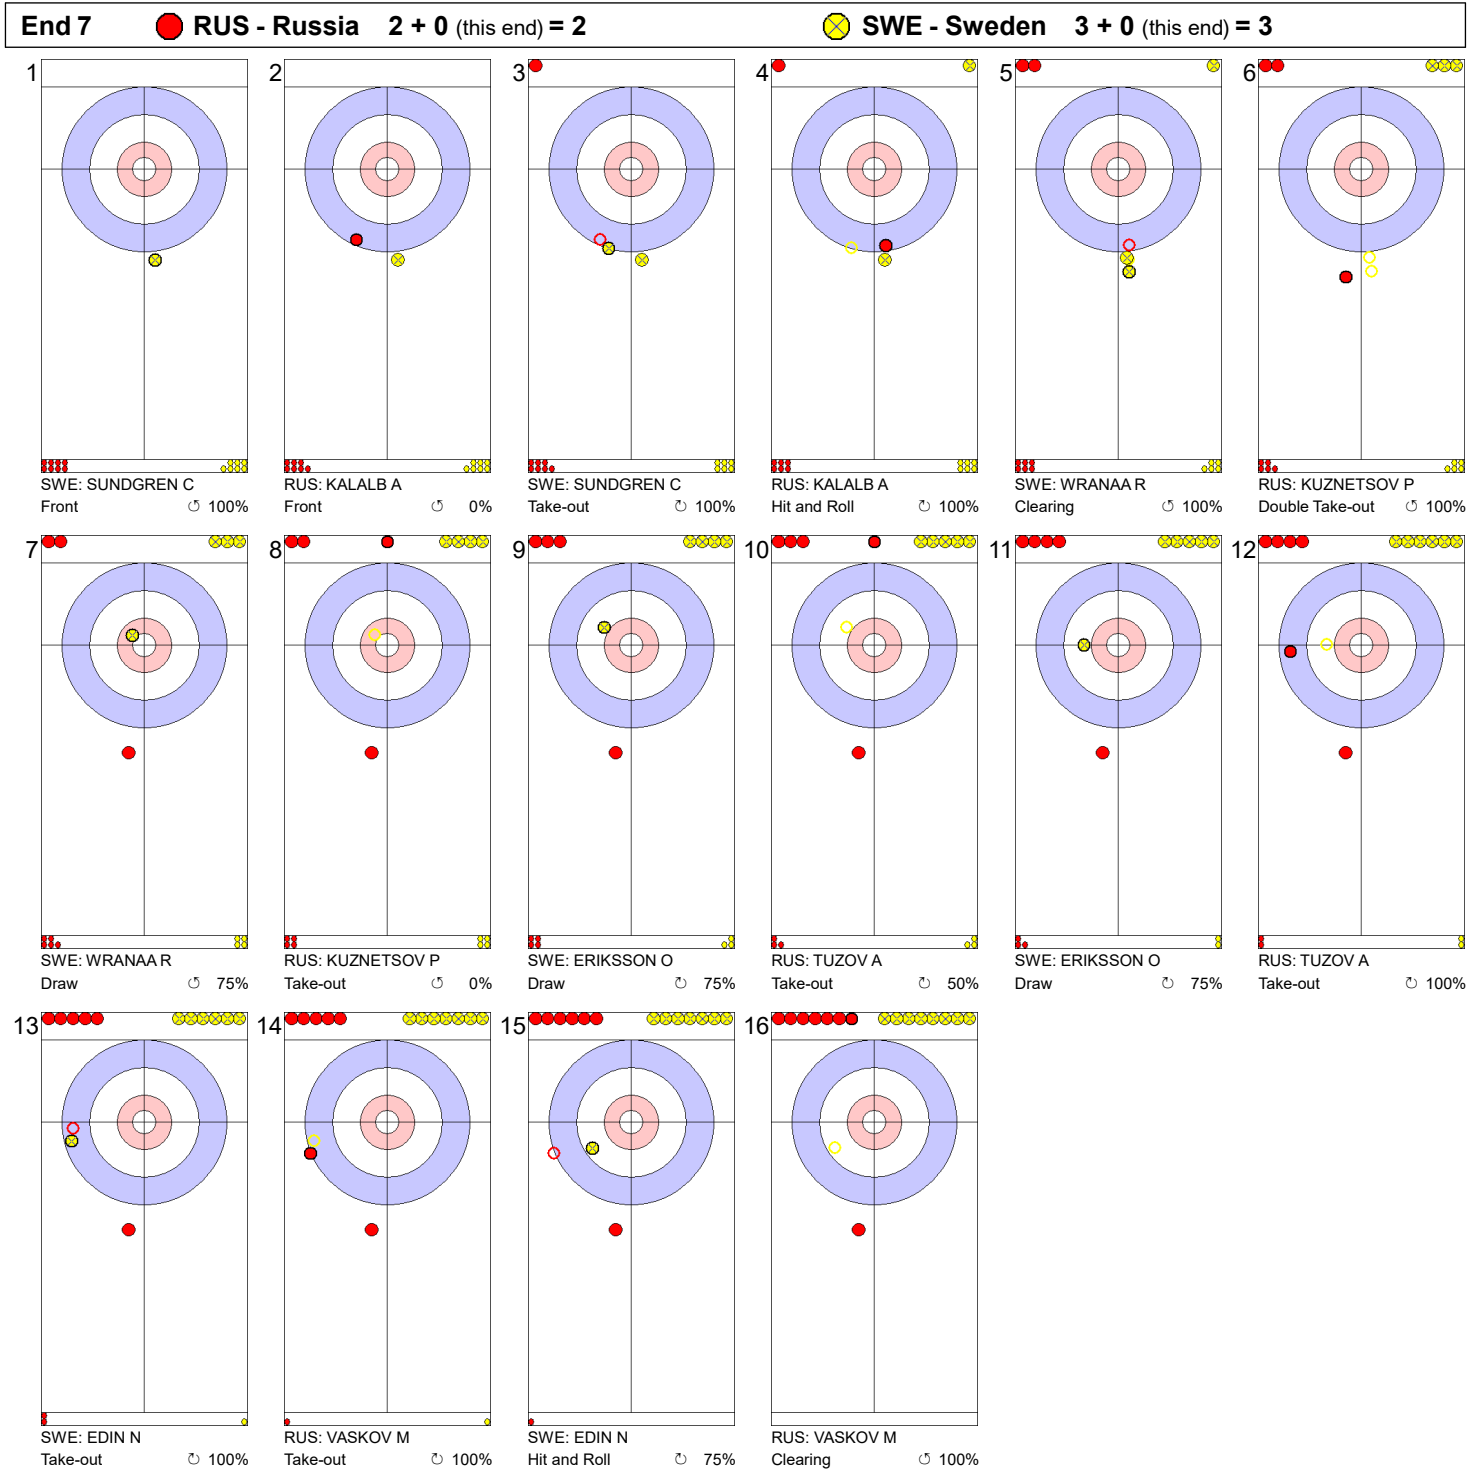

Game - Shot by Shot

Legend:
 Clockwise
 Counter-clockwise
 - Not considered

Game - Shot by Shot

Legend:
 Clockwise
 Counter-clockwise
 - Not considered

Game - Shot by Shot

Legend:
 Clockwise
 Counter-clockwise
 - Not considered

Game - Shot by Shot

Legend:
 ↻ Clockwise ↺ Counter-clockwise - Not considered

Game - Shot by Shot

Legend:
 Clockwise Counter-clockwise - Not considered

Game - Shot by Shot

Legend:
 Clockwise Counter-clockwise - Not considered

Game - Shot by Shot

Legend:
 Clockwise
 Counter-clockwise
 - Not considered

Game - Shot by Shot

Legend:
 ⌚ Clockwise ⌚ Counter-clockwise - Not considered