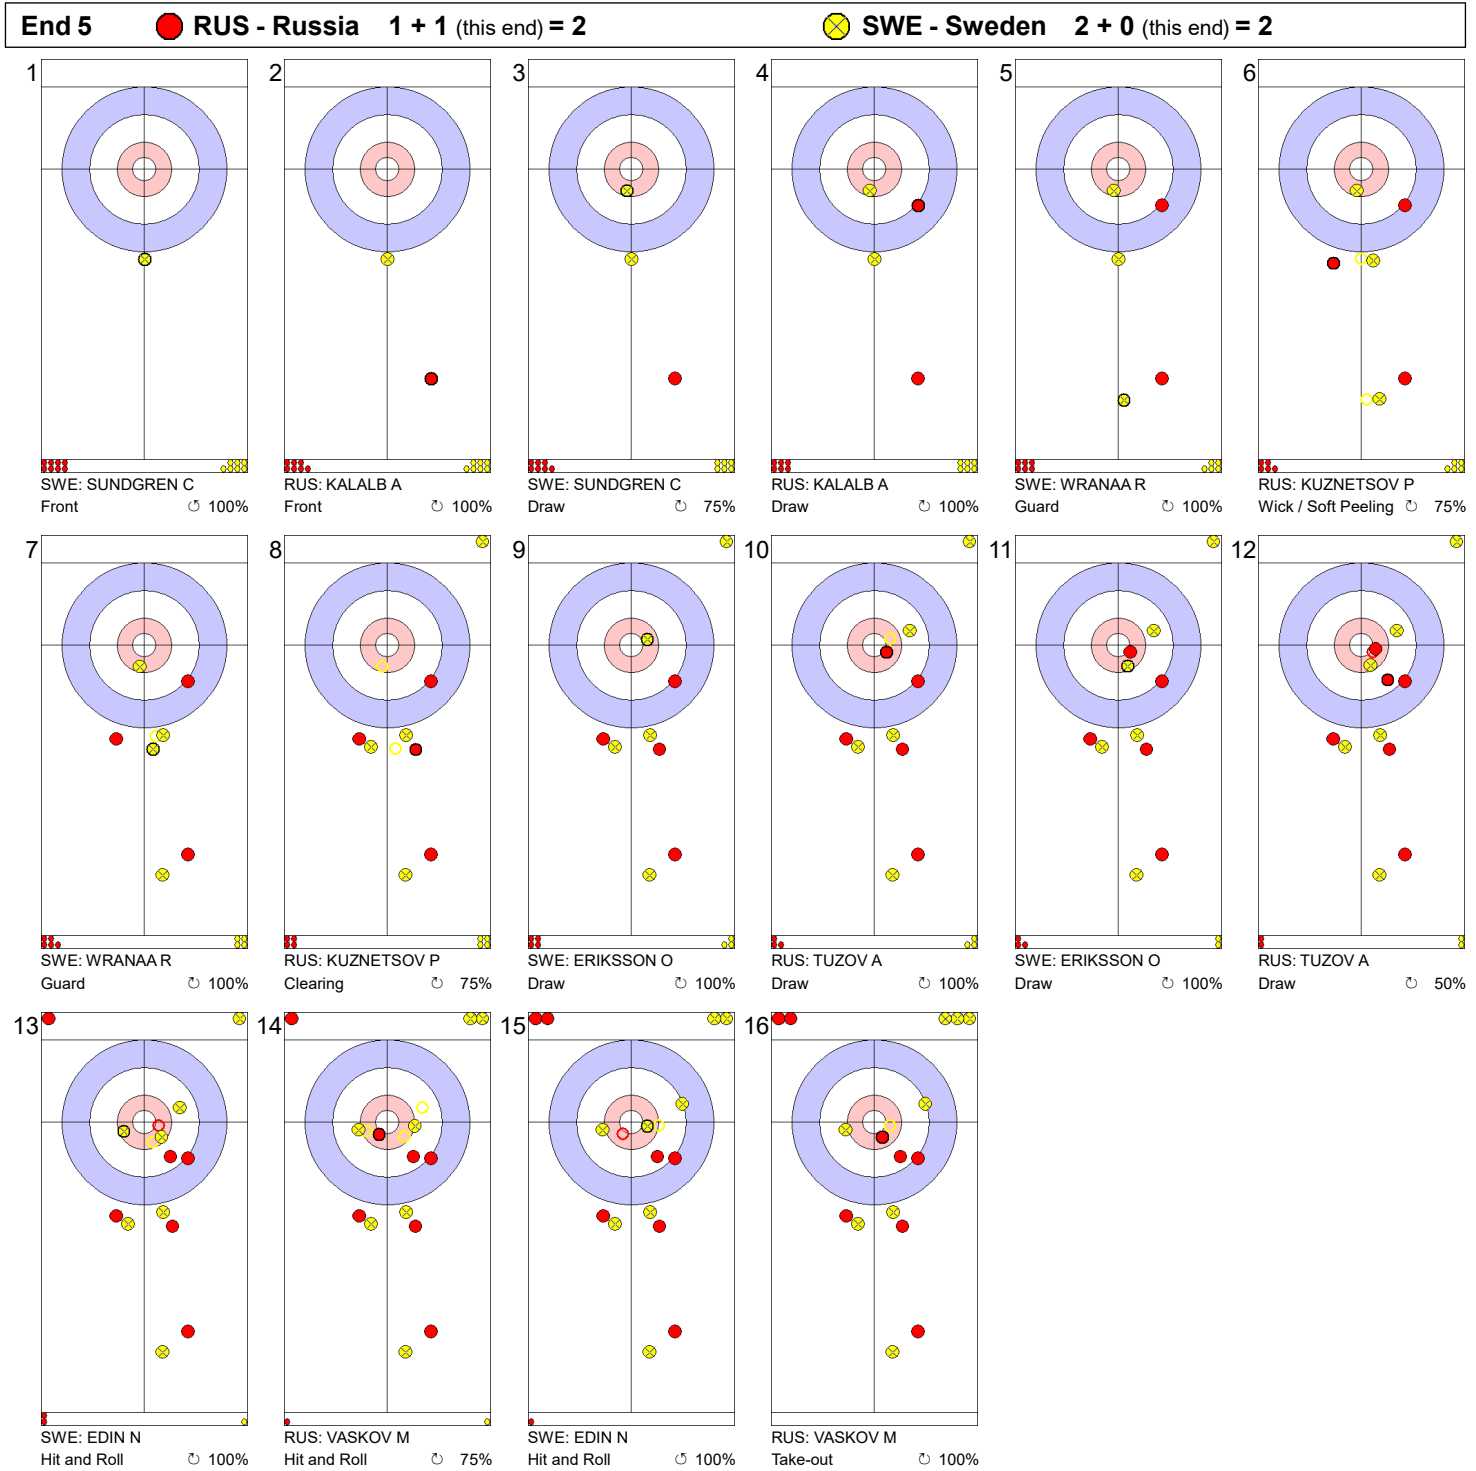

Game - Shot by Shot

Legend:
 Clockwise
 Counter-clockwise
 - Not considered

Game - Shot by Shot

Legend:
 Clockwise
 Counter-clockwise
 - Not considered

Game - Shot by Shot

Legend:
 Clockwise
 Counter-clockwise
 - Not considered

Game - Shot by Shot

Legend:
 ↻ Clockwise ↺ Counter-clockwise - Not considered

Game - Shot by Shot

Legend:
 Clockwise Counter-clockwise - Not considered

Game - Shot by Shot

Legend:
 Clockwise Counter-clockwise - Not considered

Game - Shot by Shot

Legend:
 Clockwise
 Counter-clockwise
 - Not considered

Game - Shot by Shot

Legend:
 ⌚ Clockwise ⌚ Counter-clockwise - Not considered