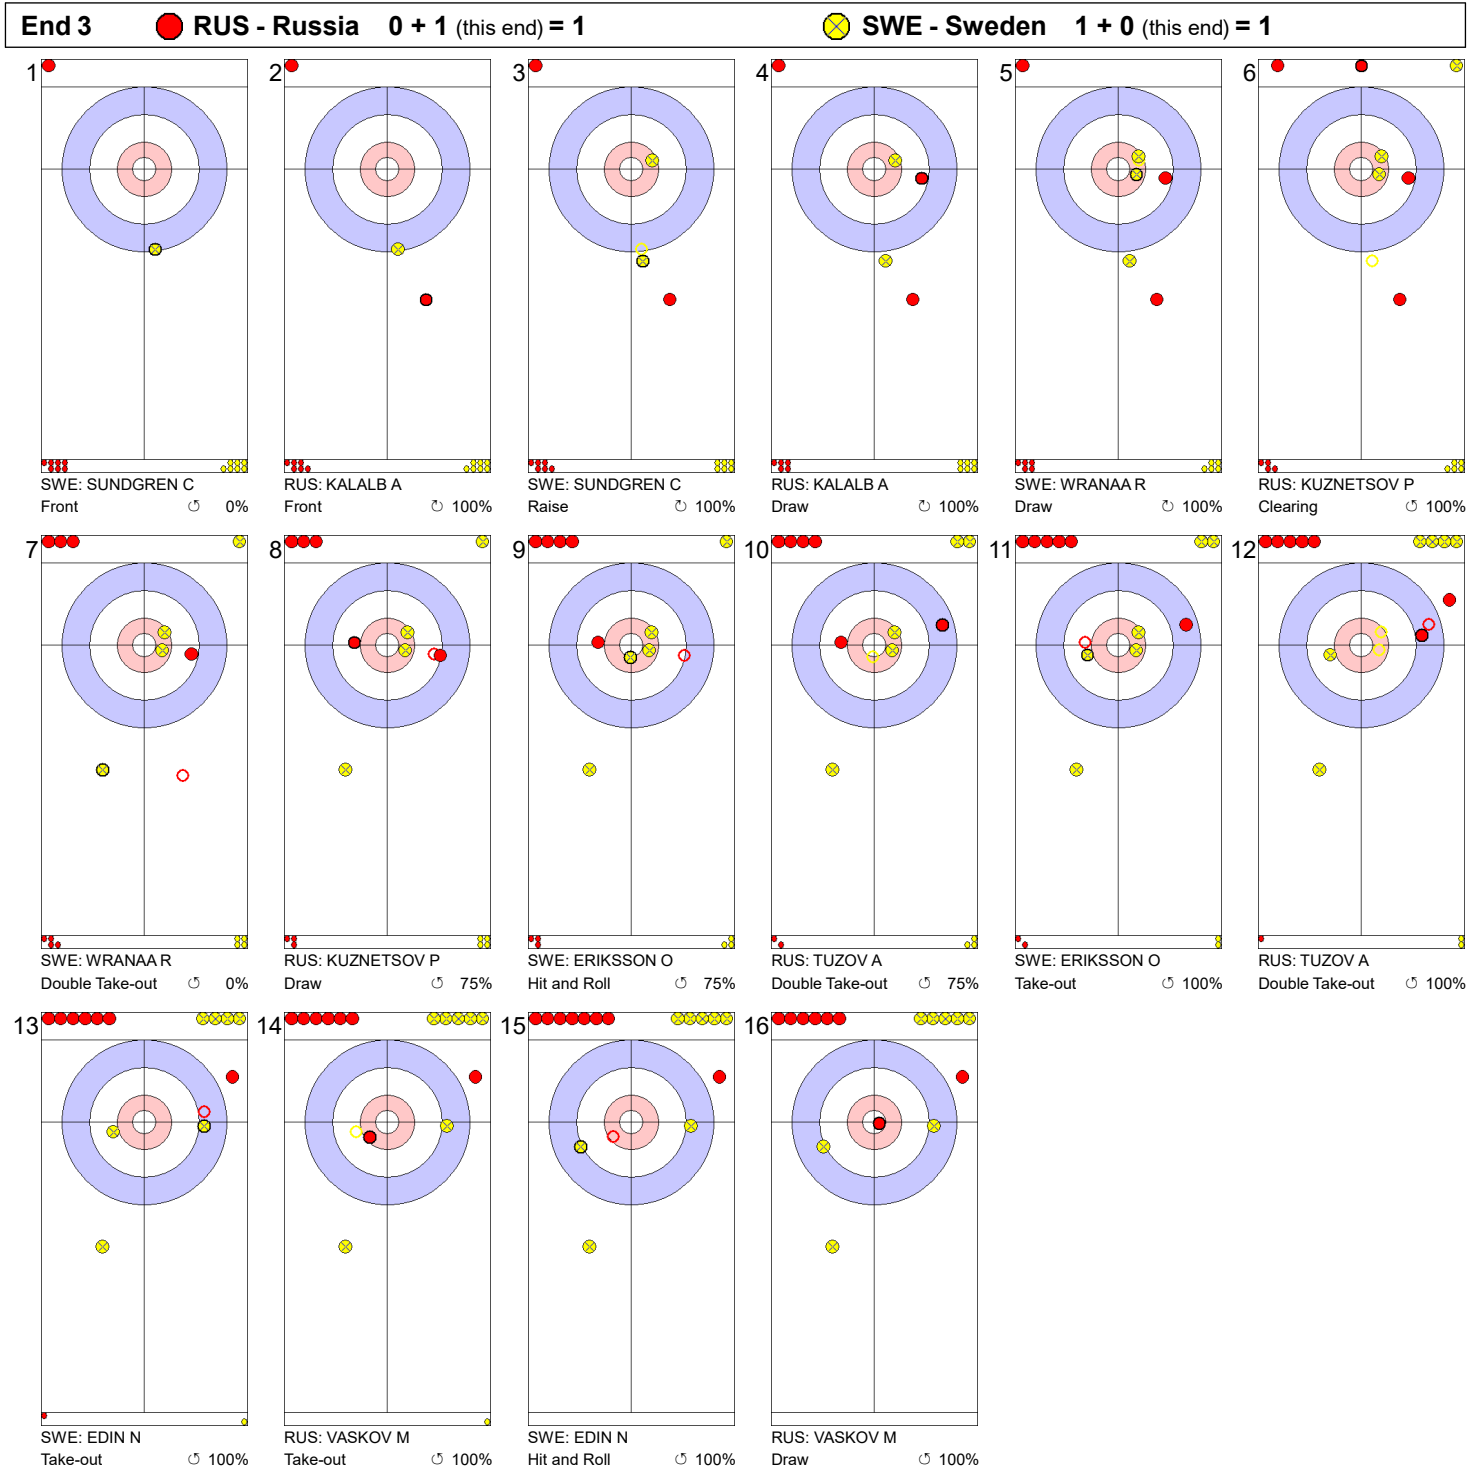

Game - Shot by Shot

Legend:
 Clockwise
 Counter-clockwise
 - Not considered

Game - Shot by Shot

Legend:
 Clockwise
 Counter-clockwise
 - Not considered

Game - Shot by Shot

Legend:
 Clockwise
 Counter-clockwise
 - Not considered

Game - Shot by Shot

Legend:
 ↻ Clockwise ↺ Counter-clockwise - Not considered

Game - Shot by Shot

Legend:
 Clockwise Counter-clockwise - Not considered

Game - Shot by Shot

Legend:
 Clockwise Counter-clockwise - Not considered

Game - Shot by Shot

Legend:
 Clockwise
 Counter-clockwise
 - Not considered

Game - Shot by Shot

Legend:
 ⌚ Clockwise ⌚ Counter-clockwise - Not considered