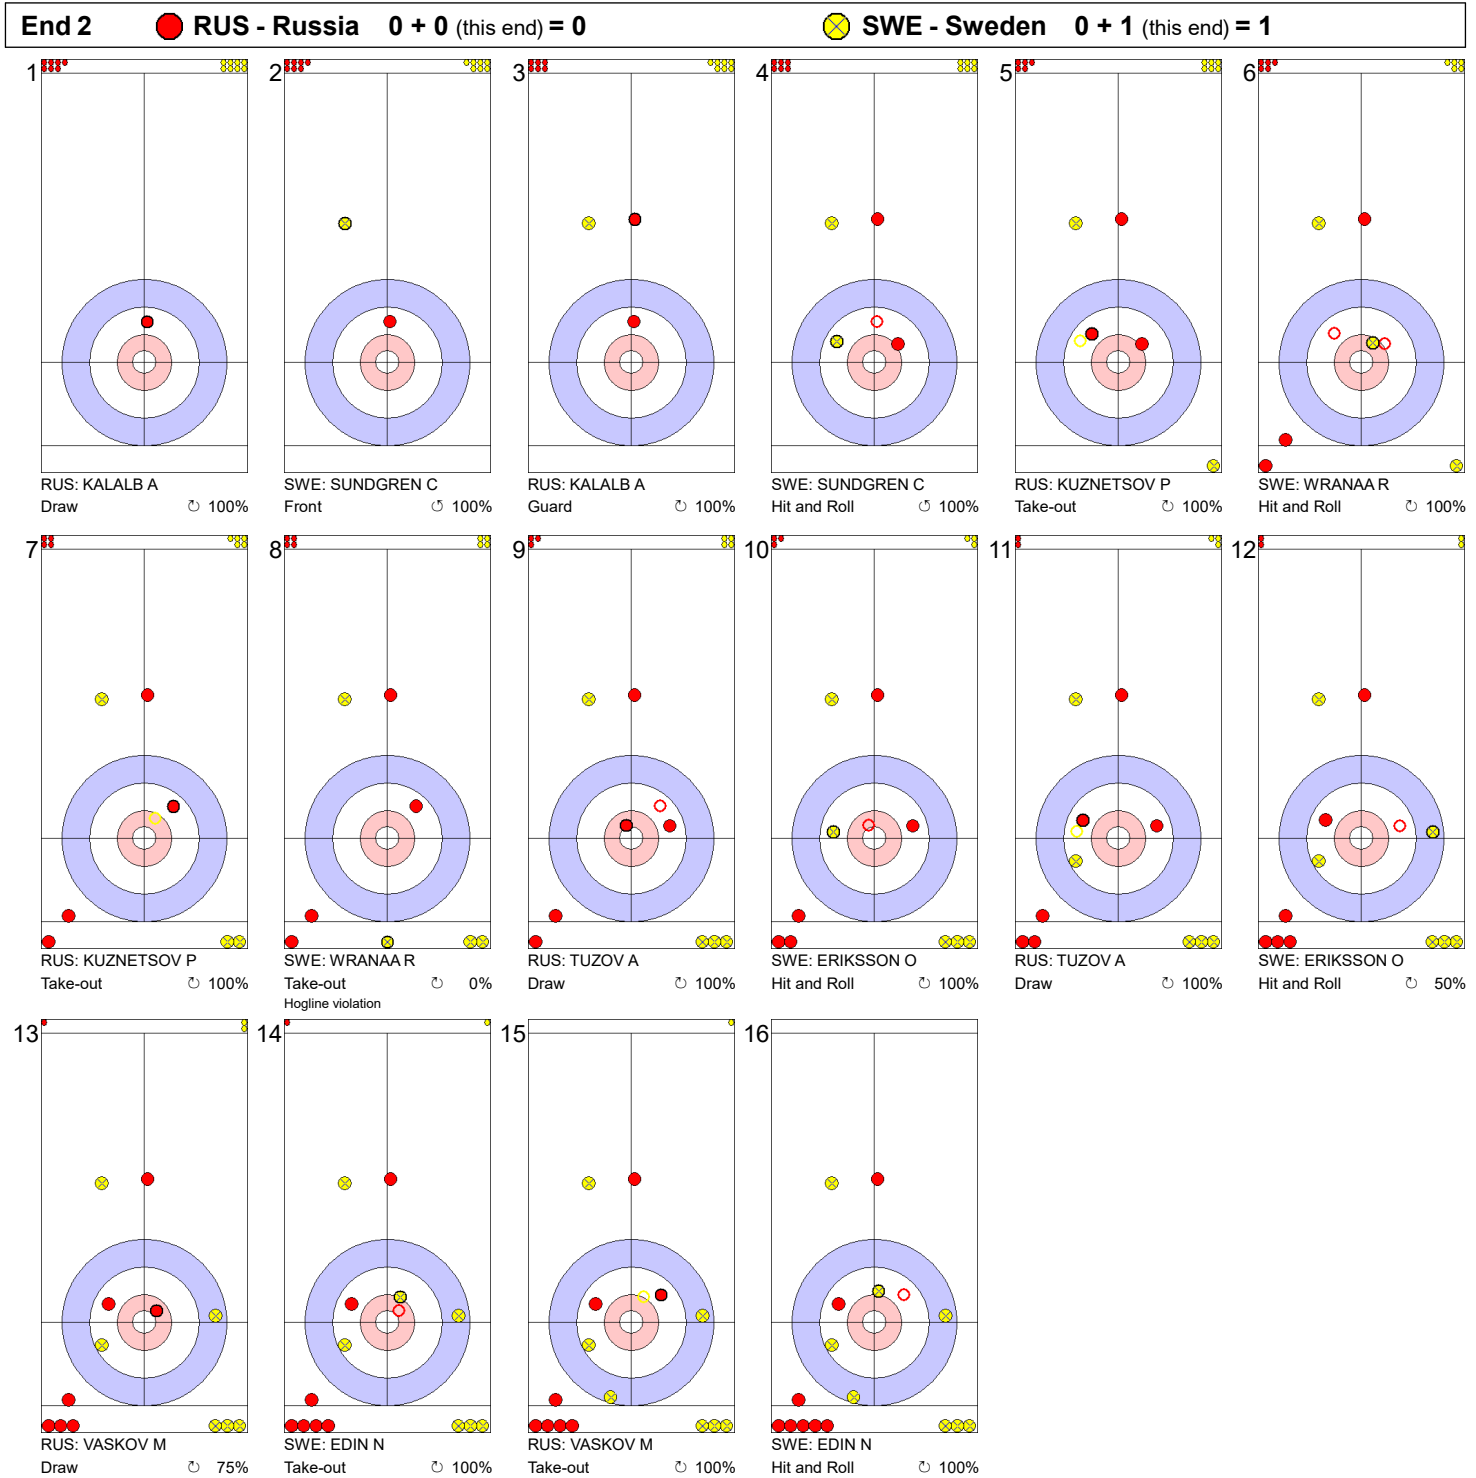

Game - Shot by Shot

Legend:
 Clockwise
 Counter-clockwise
 - Not considered

Game - Shot by Shot

Legend:
 Clockwise
 Counter-clockwise
 - Not considered

Game - Shot by Shot

Legend:
 Clockwise
 Counter-clockwise
 - Not considered

Game - Shot by Shot

Legend:
 ↻ Clockwise ↺ Counter-clockwise - Not considered

Game - Shot by Shot

Legend:
 Clockwise Counter-clockwise - Not considered

Game - Shot by Shot

Legend:
 Clockwise Counter-clockwise - Not considered

Game - Shot by Shot

Legend:
 Clockwise
 Counter-clockwise
 - Not considered

Game - Shot by Shot

Legend:
 ⌚ Clockwise ⌚ Counter-clockwise - Not considered