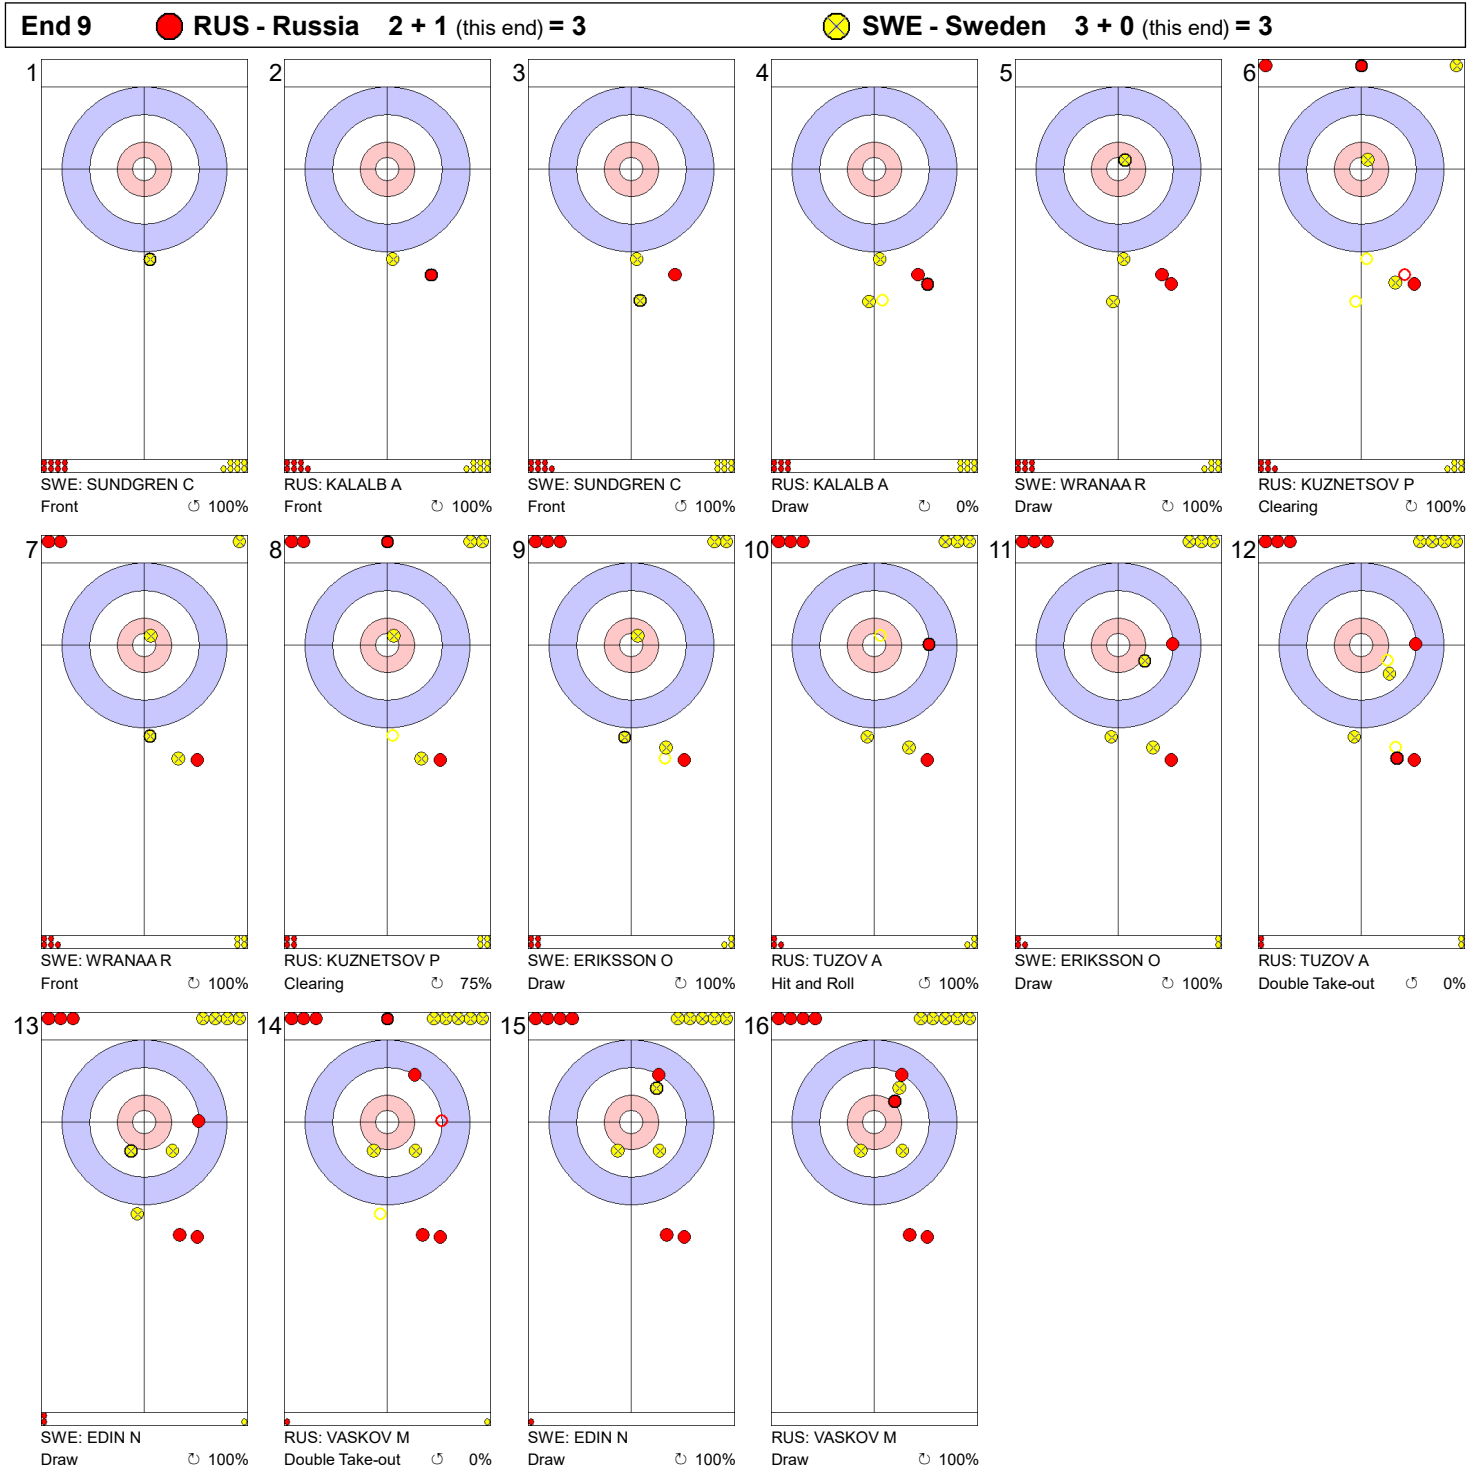

Game - Shot by Shot

Legend:
 Clockwise
 Counter-clockwise
 - Not considered

Game - Shot by Shot

Legend:
 Clockwise
 Counter-clockwise
 - Not considered

Game - Shot by Shot

Legend:
 Clockwise
 Counter-clockwise
 - Not considered

Game - Shot by Shot

Legend:
 ↻ Clockwise ↺ Counter-clockwise - Not considered

Game - Shot by Shot

Legend:
 Clockwise Counter-clockwise - Not considered

Game - Shot by Shot

Legend:
 Clockwise Counter-clockwise - Not considered

Game - Shot by Shot

Legend:
 Clockwise
 Counter-clockwise
 - Not considered

Game - Shot by Shot

Legend:
 ⌚ Clockwise ⌚ Counter-clockwise - Not considered