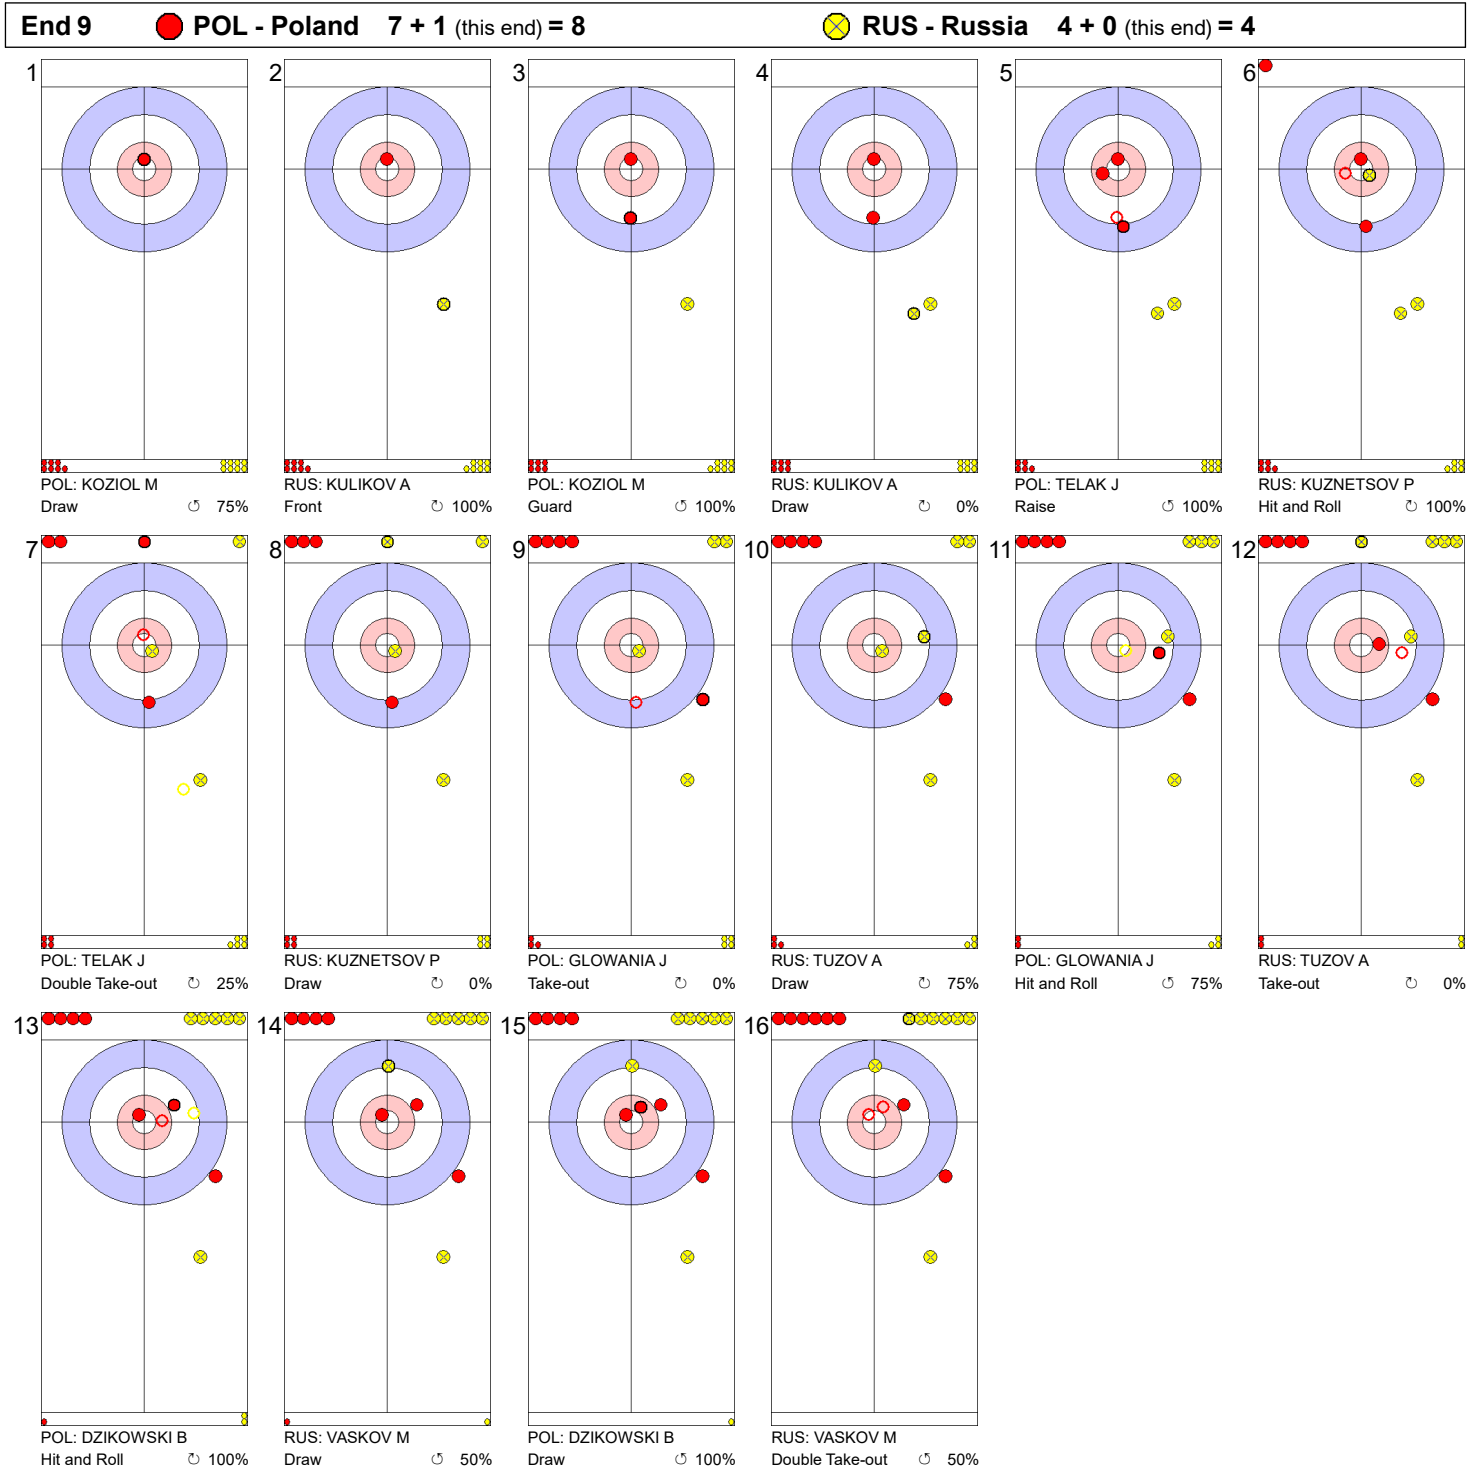

Game - Shot by Shot

Legend:
 ⤵ Clockwise ⤴ Counter-clockwise - Not considered

Game - Shot by Shot

End 3 ● **POL - Poland 2 + 0** (this end) = 2 ● **RUS - Russia 1 + 1** (this end) = 2

Legend:
 ↻ Clockwise ↺ Counter-clockwise - Not considered

Game - Shot by Shot

Legend:
 Clockwise
 Counter-clockwise
 - Not considered

Game - Shot by Shot

Legend:
 Clockwise
 Counter-clockwise
 - Not considered

Game - Shot by Shot

Legend:
 Clockwise
 Counter-clockwise
 - Not considered

Game - Shot by Shot

Legend:
 ⌚ Clockwise ⌚ Counter-clockwise - Not considered

Game - Shot by Shot

Legend:
 Clockwise
 Counter-clockwise
 - Not considered

Game - Shot by Shot

	POL	RUS
Total Score	8	4
Time left	05:13	01:55

Legend:
 ↻ Clockwise ↺ Counter-clockwise - Not considered
 X Unfinished end due to concession