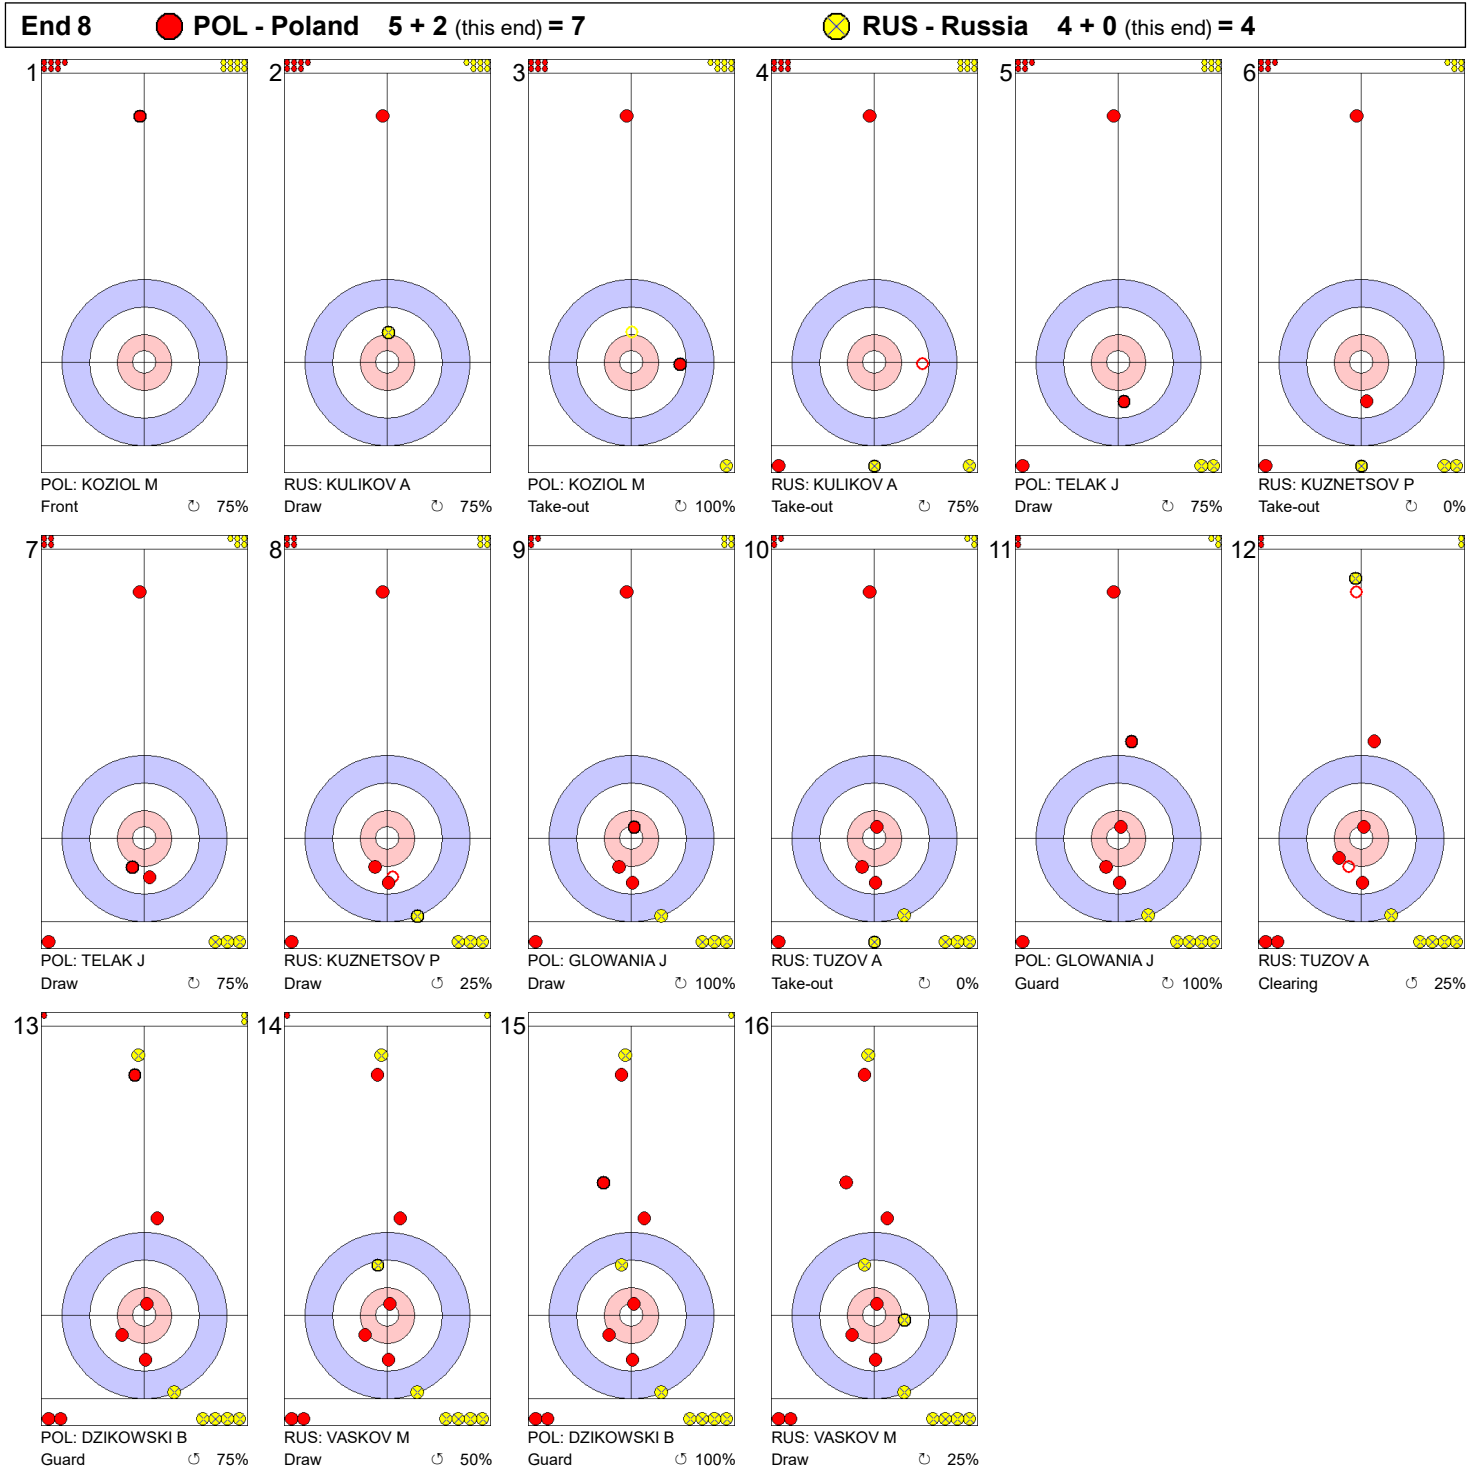

Game - Shot by Shot

Legend:
 ⤵ Clockwise ⤴ Counter-clockwise - Not considered

Game - Shot by Shot

End 3 ● **POL - Poland 2 + 0** (this end) = 2 ● **RUS - Russia 1 + 1** (this end) = 2

Legend:
 ↻ Clockwise ↺ Counter-clockwise - Not considered

Game - Shot by Shot

Legend:
 Clockwise
 Counter-clockwise
 - Not considered

Game - Shot by Shot

Legend:
 Clockwise
 Counter-clockwise
 - Not considered

Game - Shot by Shot

Legend:
 Clockwise
 Counter-clockwise
 - Not considered

Game - Shot by Shot

Legend:
 ⌚ Clockwise ⌚ Counter-clockwise - Not considered

Game - Shot by Shot

Legend:
 Clockwise
 Counter-clockwise
 - Not considered

Game - Shot by Shot

	POL	RUS
Total Score	8	4
Time left	05:13	01:55

Legend:
 ↻ Clockwise ↺ Counter-clockwise - Not considered
 X Unfinished end due to concession