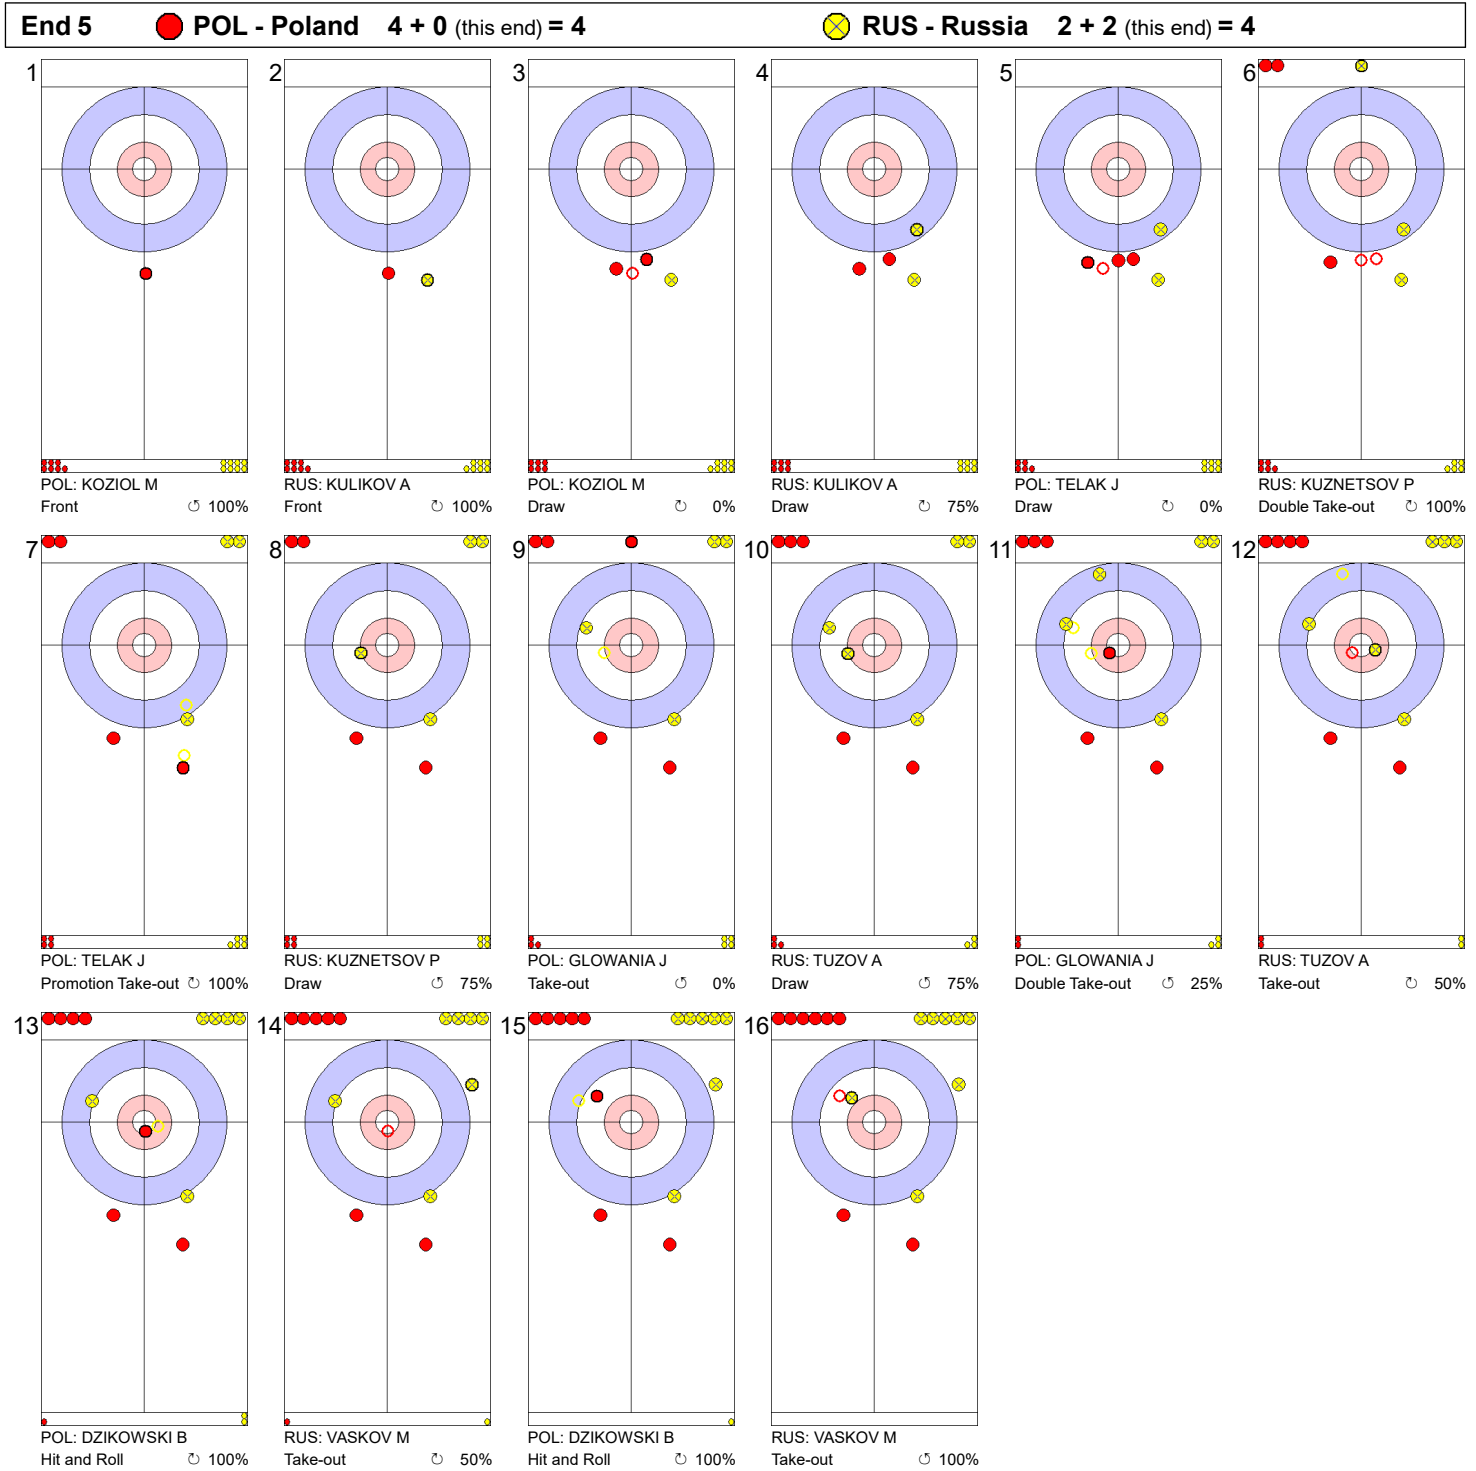

Game - Shot by Shot

Legend:
 ⤵ Clockwise ⤴ Counter-clockwise - Not considered

Game - Shot by Shot

End 3 ● **POL - Poland 2 + 0** (this end) = 2 ● **RUS - Russia 1 + 1** (this end) = 2

Legend:
 ↻ Clockwise ↺ Counter-clockwise - Not considered

Game - Shot by Shot

Legend:
 Clockwise
 Counter-clockwise
 - Not considered

Game - Shot by Shot

Legend:
 Clockwise
 Counter-clockwise
 - Not considered

Game - Shot by Shot

Legend:
 Clockwise
 Counter-clockwise
 - Not considered

Game - Shot by Shot

Legend:
 ⌚ Clockwise ⌚ Counter-clockwise - Not considered

Game - Shot by Shot

Legend:
 Clockwise
 Counter-clockwise
 - Not considered

Game - Shot by Shot

	POL	RUS
Total Score	8	4
Time left	05:13	01:55

Legend:
 ↻ Clockwise ↺ Counter-clockwise - Not considered
 X Unfinished end due to concession