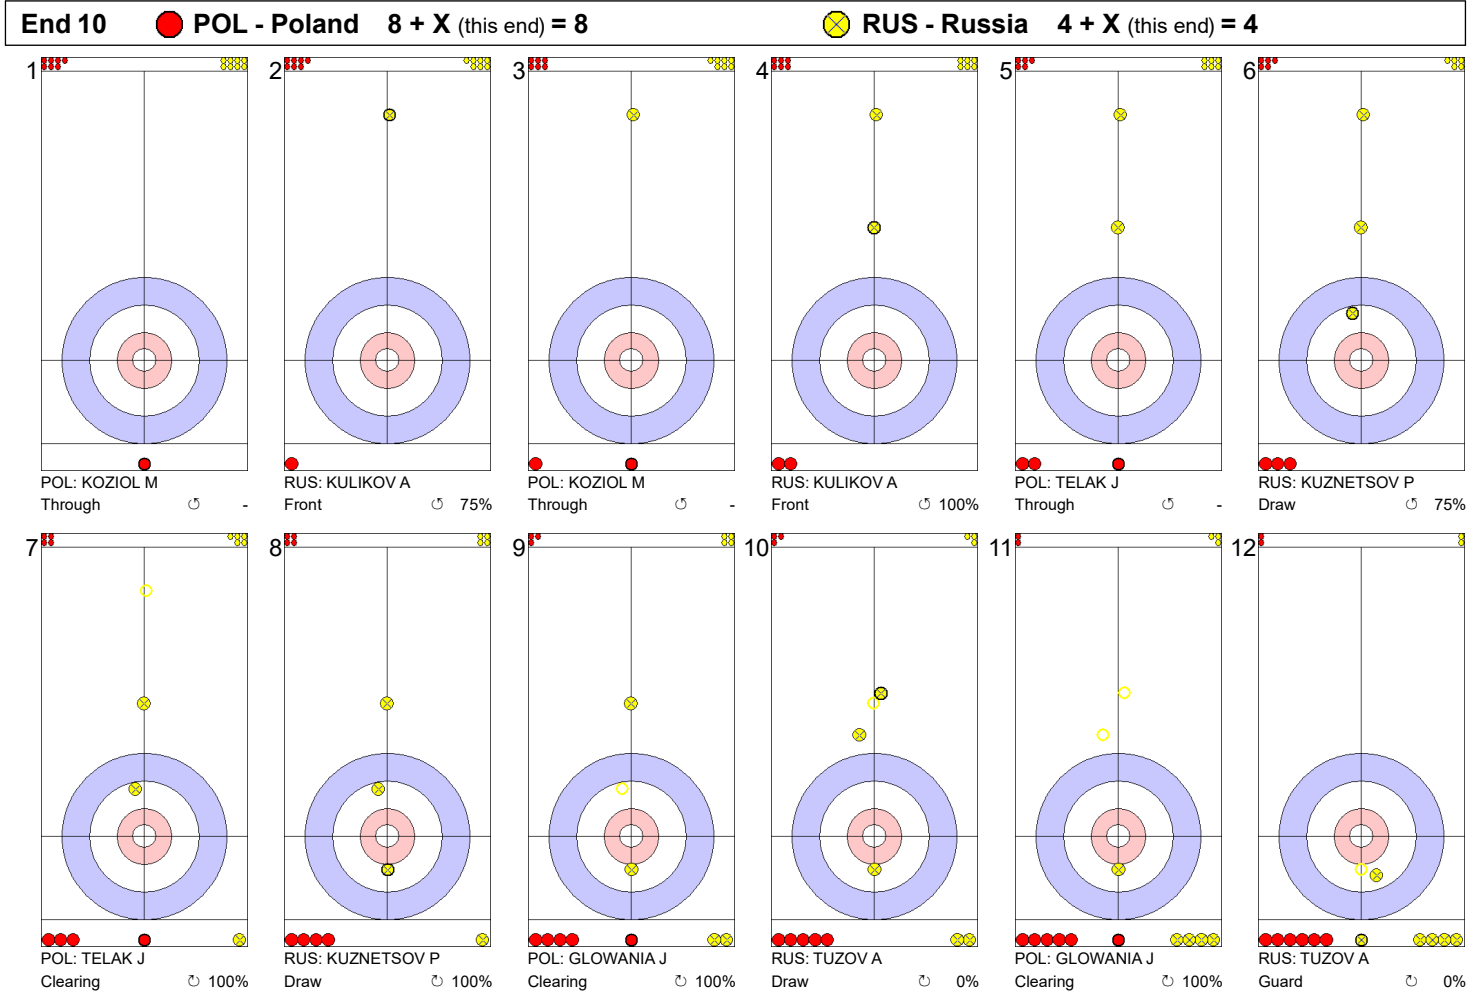

Game - Shot by Shot

Legend:
 Clockwise
 Counter-clockwise
 - Not considered

Game - Shot by Shot

Legend:
 Clockwise
 Counter-clockwise
 - Not considered

Game - Shot by Shot

Legend:
 Clockwise
 Counter-clockwise
 - Not considered

Game - Shot by Shot

Legend:
 ⌚ Clockwise ⌚ Counter-clockwise - Not considered

Game - Shot by Shot

Legend:
 Clockwise
 Counter-clockwise
 - Not considered

Game - Shot by Shot

	POL	RUS
Total Score	8	4
Time left	05:13	01:55

Legend:
 ↻ Clockwise ↺ Counter-clockwise - Not considered
 X Unfinished end due to concession