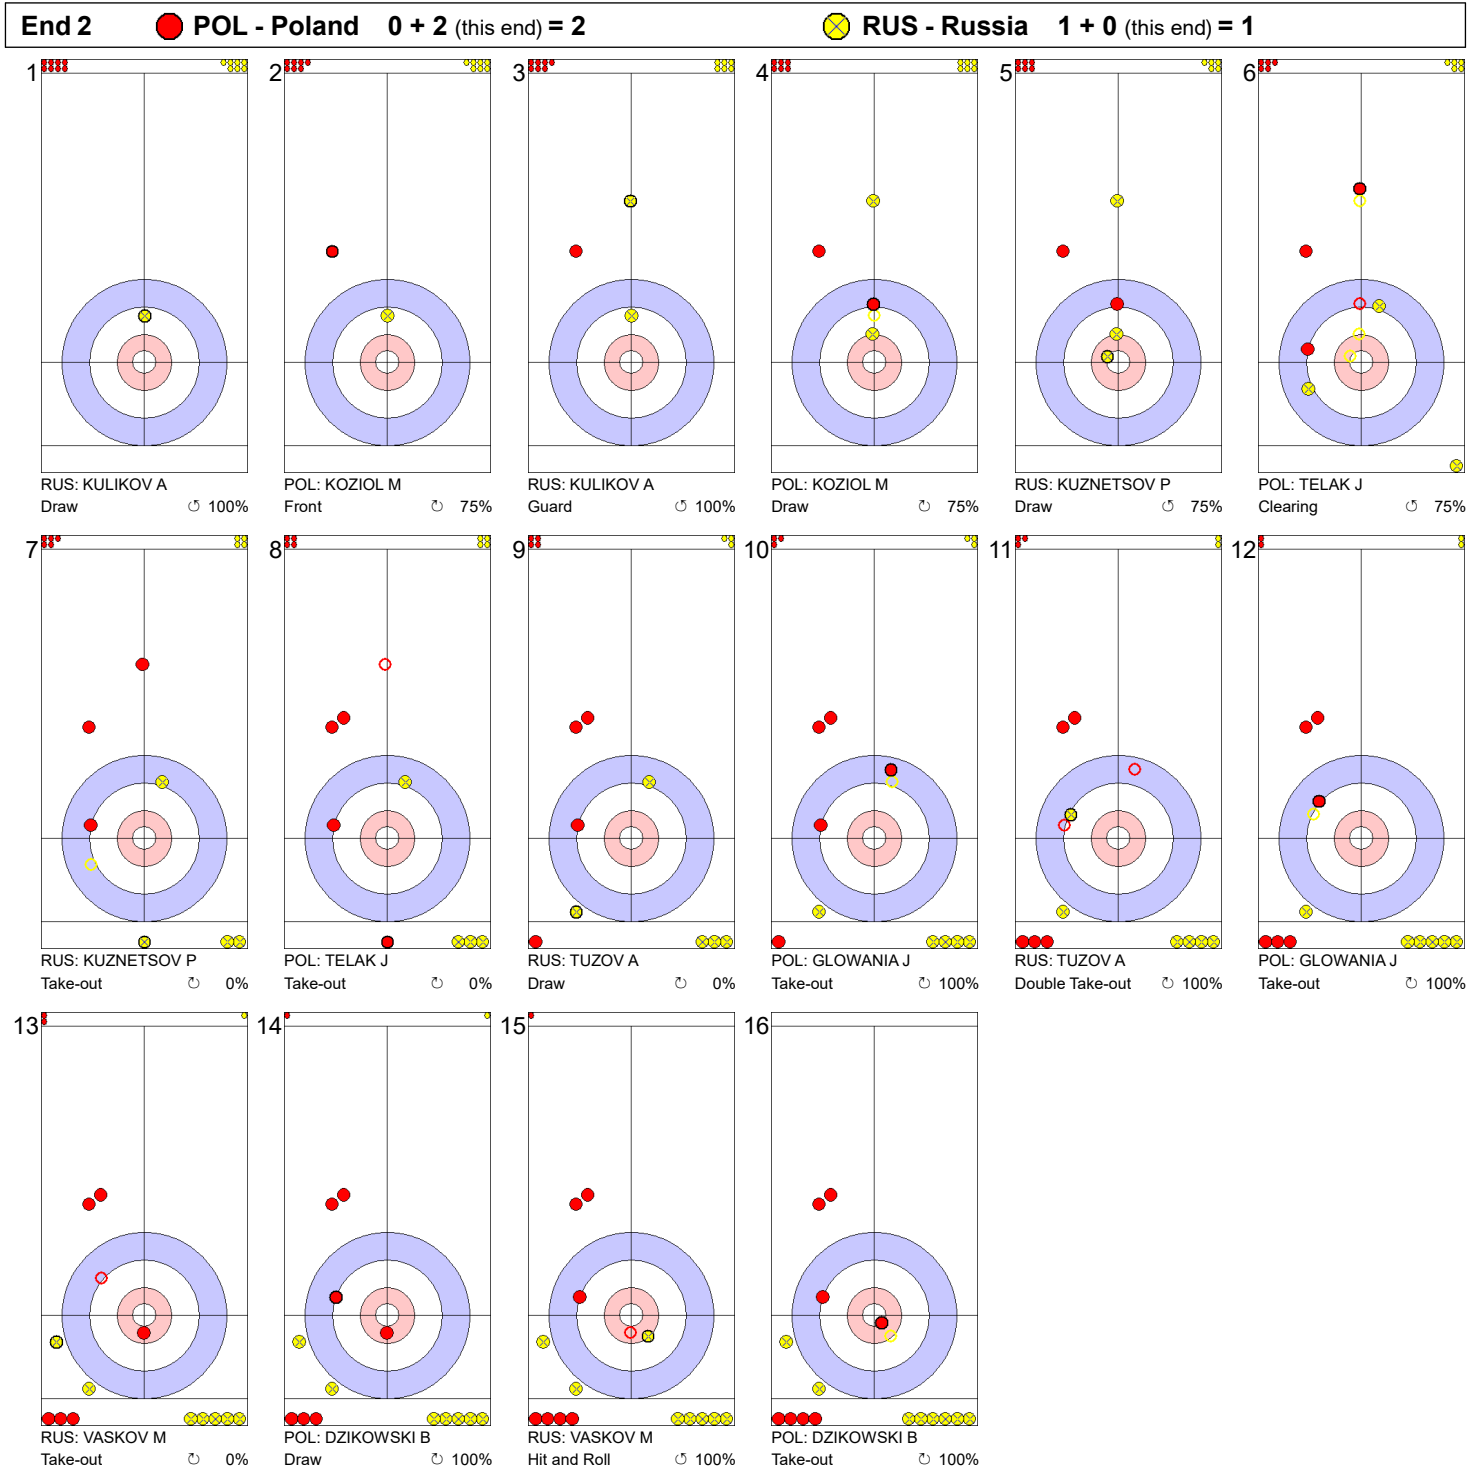

Game - Shot by Shot

Legend:
 ⤵ Clockwise ⤴ Counter-clockwise - Not considered

Game - Shot by Shot

End 3 ● **POL - Poland 2 + 0** (this end) = 2 ● **RUS - Russia 1 + 1** (this end) = 2

Legend:
 ↻ Clockwise ↺ Counter-clockwise - Not considered

Game - Shot by Shot

Legend:
 Clockwise
 Counter-clockwise
 - Not considered

Game - Shot by Shot

Legend:
 Clockwise
 Counter-clockwise
 - Not considered

Game - Shot by Shot

Legend:
 Clockwise
 Counter-clockwise
 - Not considered

Game - Shot by Shot

Legend:
 ⌚ Clockwise ⌚ Counter-clockwise - Not considered

Game - Shot by Shot

Legend:
 Clockwise
 Counter-clockwise
 - Not considered

Game - Shot by Shot

	POL	RUS
Total Score	8	4
Time left	05:13	01:55

Legend:
 ↻ Clockwise ↺ Counter-clockwise - Not considered
 X Unfinished end due to concession