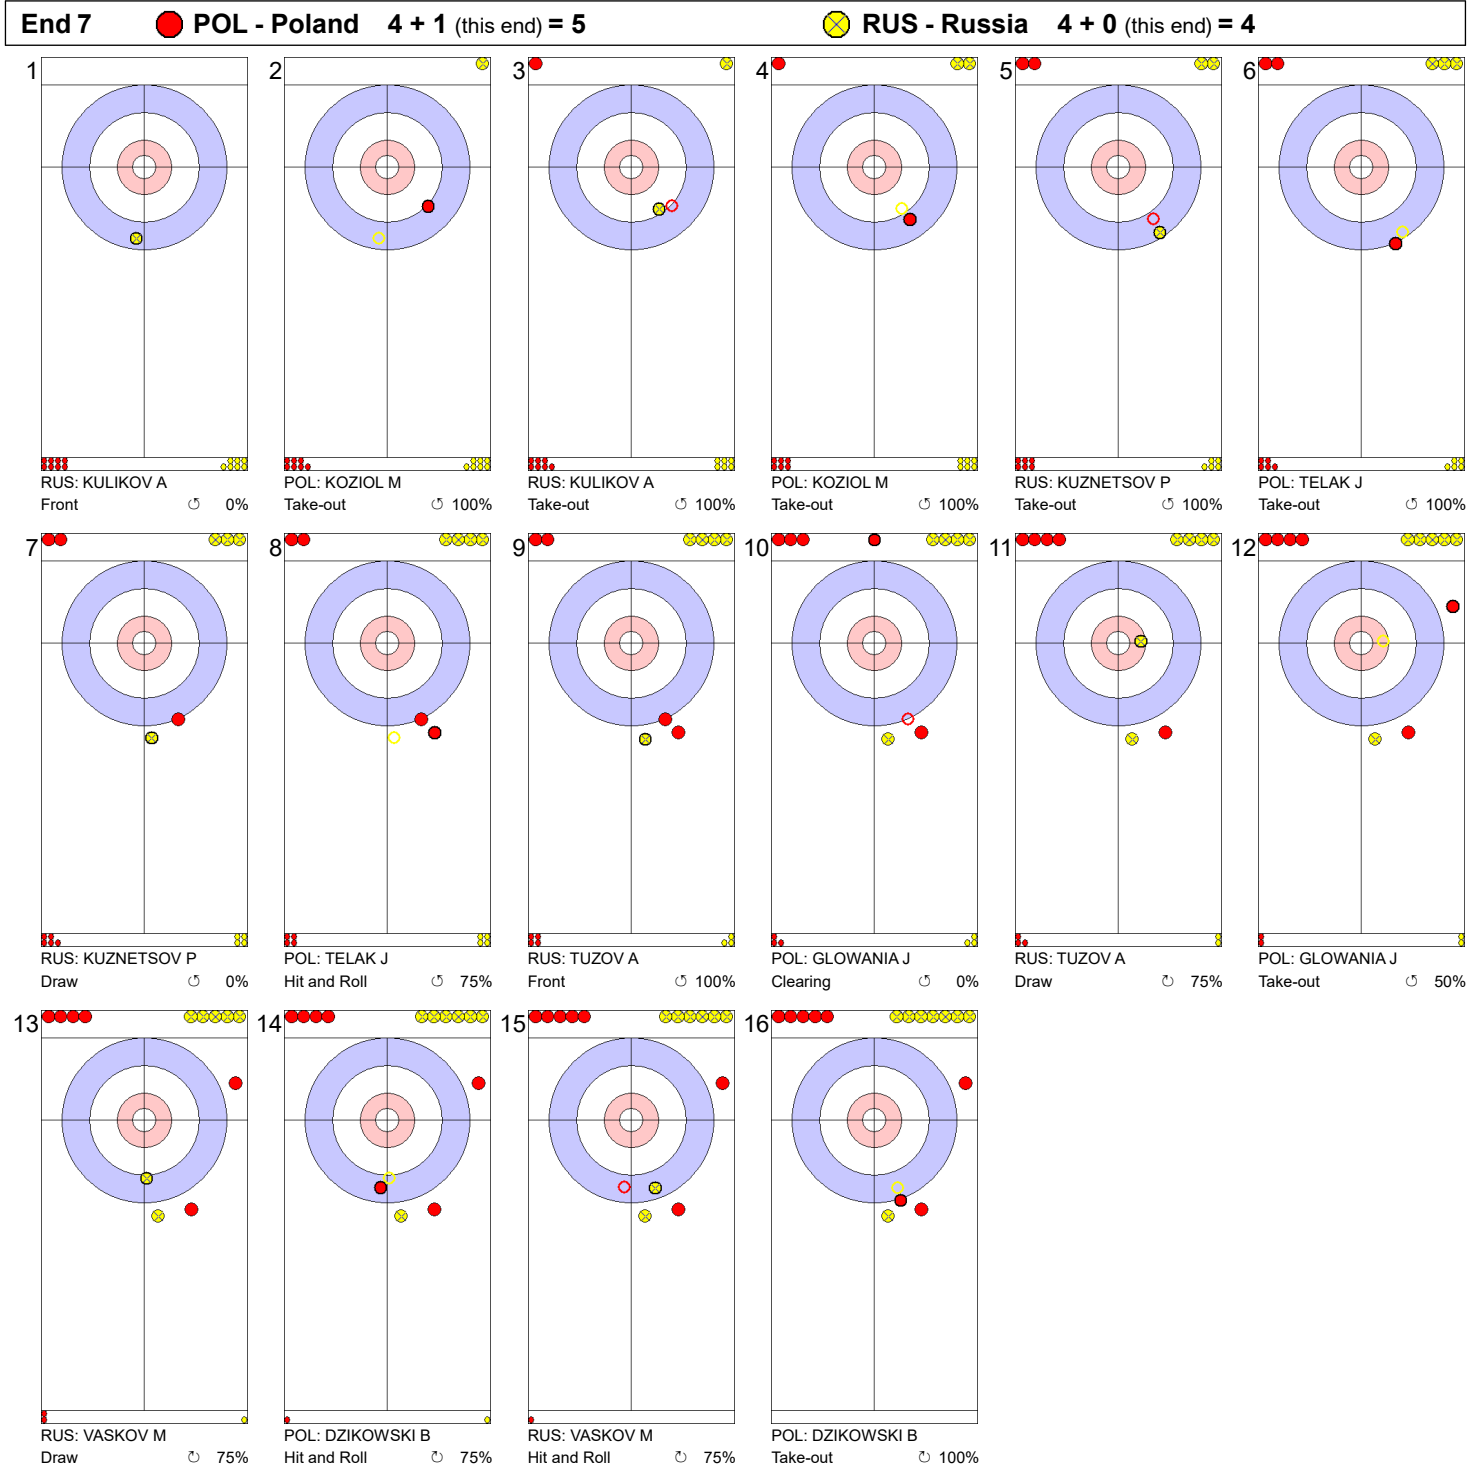

Game - Shot by Shot

Legend:
 ⤵ Clockwise ⤴ Counter-clockwise - Not considered

Game - Shot by Shot

End 3 ● **POL - Poland 2 + 0** (this end) = 2 ● **RUS - Russia 1 + 1** (this end) = 2

Legend:
 ↻ Clockwise ↺ Counter-clockwise - Not considered

Game - Shot by Shot

Legend:
 Clockwise
 Counter-clockwise
 - Not considered

Game - Shot by Shot

Legend:
 Clockwise
 Counter-clockwise
 - Not considered

Game - Shot by Shot

Legend:
 Clockwise
 Counter-clockwise
 - Not considered

Game - Shot by Shot

Legend:
 ⌚ Clockwise ⌚ Counter-clockwise - Not considered

Game - Shot by Shot

Legend:
 Clockwise
 Counter-clockwise
 - Not considered

Game - Shot by Shot

	POL	RUS
Total Score	8	4
Time left	05:13	01:55

Legend:
 ↻ Clockwise ↺ Counter-clockwise - Not considered
 X Unfinished end due to concession