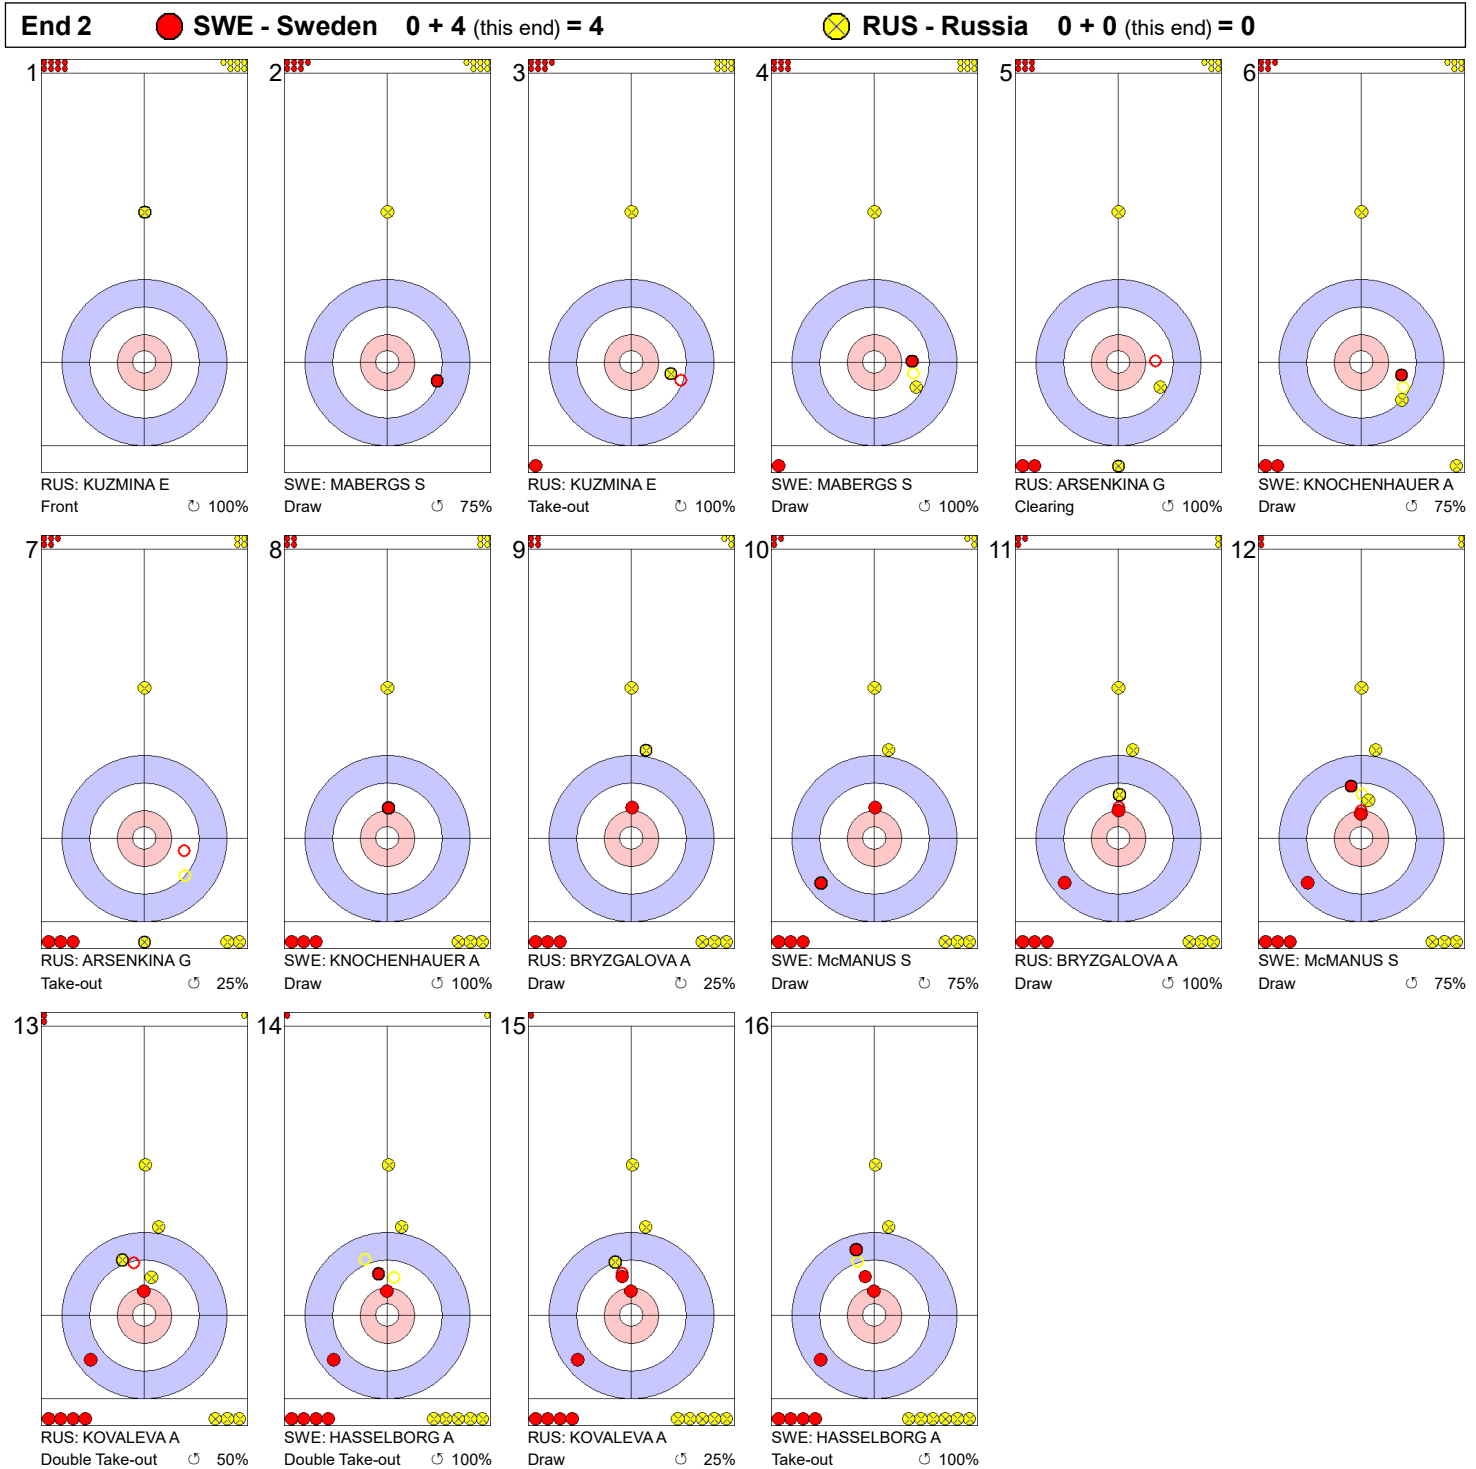

Game - Shot by Shot

Legend:
 ⌚ Clockwise ⌚ Counter-clockwise - Not considered

Game - Shot by Shot

End 3 ● **SWE - Sweden** 4 + 0 (this end) = 4 ● **RUS - Russia** 0 + 1 (this end) = 1

Legend:
 ↻ Clockwise ↺ Counter-clockwise - Not considered

Game - Shot by Shot

End 5 ● **SWE - Sweden** 5 + 0 (this end) = 5 ● **RUS - Russia** 1 + 0 (this end) = 1

Legend:
 ↻ Clockwise ↺ Counter-clockwise - Not considered

Game - Shot by Shot

End 7 ● **SWE - Sweden** 6 + 0 (this end) = 6 ● **RUS - Russia** 1 + 2 (this end) = 3

Legend:
 ↻ Clockwise ↺ Counter-clockwise - Not considered

Game - Shot by Shot

Legend:
 ⌚ Clockwise ⌚ Counter-clockwise - Not considered

Game - Shot by Shot

End 9 ● **SWE - Sweden** 7 + 0 (this end) = 7 ● **RUS - Russia** 3 + 1 (this end) = 4

	SWE	RUS
Total Score	7	4
Time left	04:38	07:35

Legend:
 ↻ Clockwise ↺ Counter-clockwise - Not considered