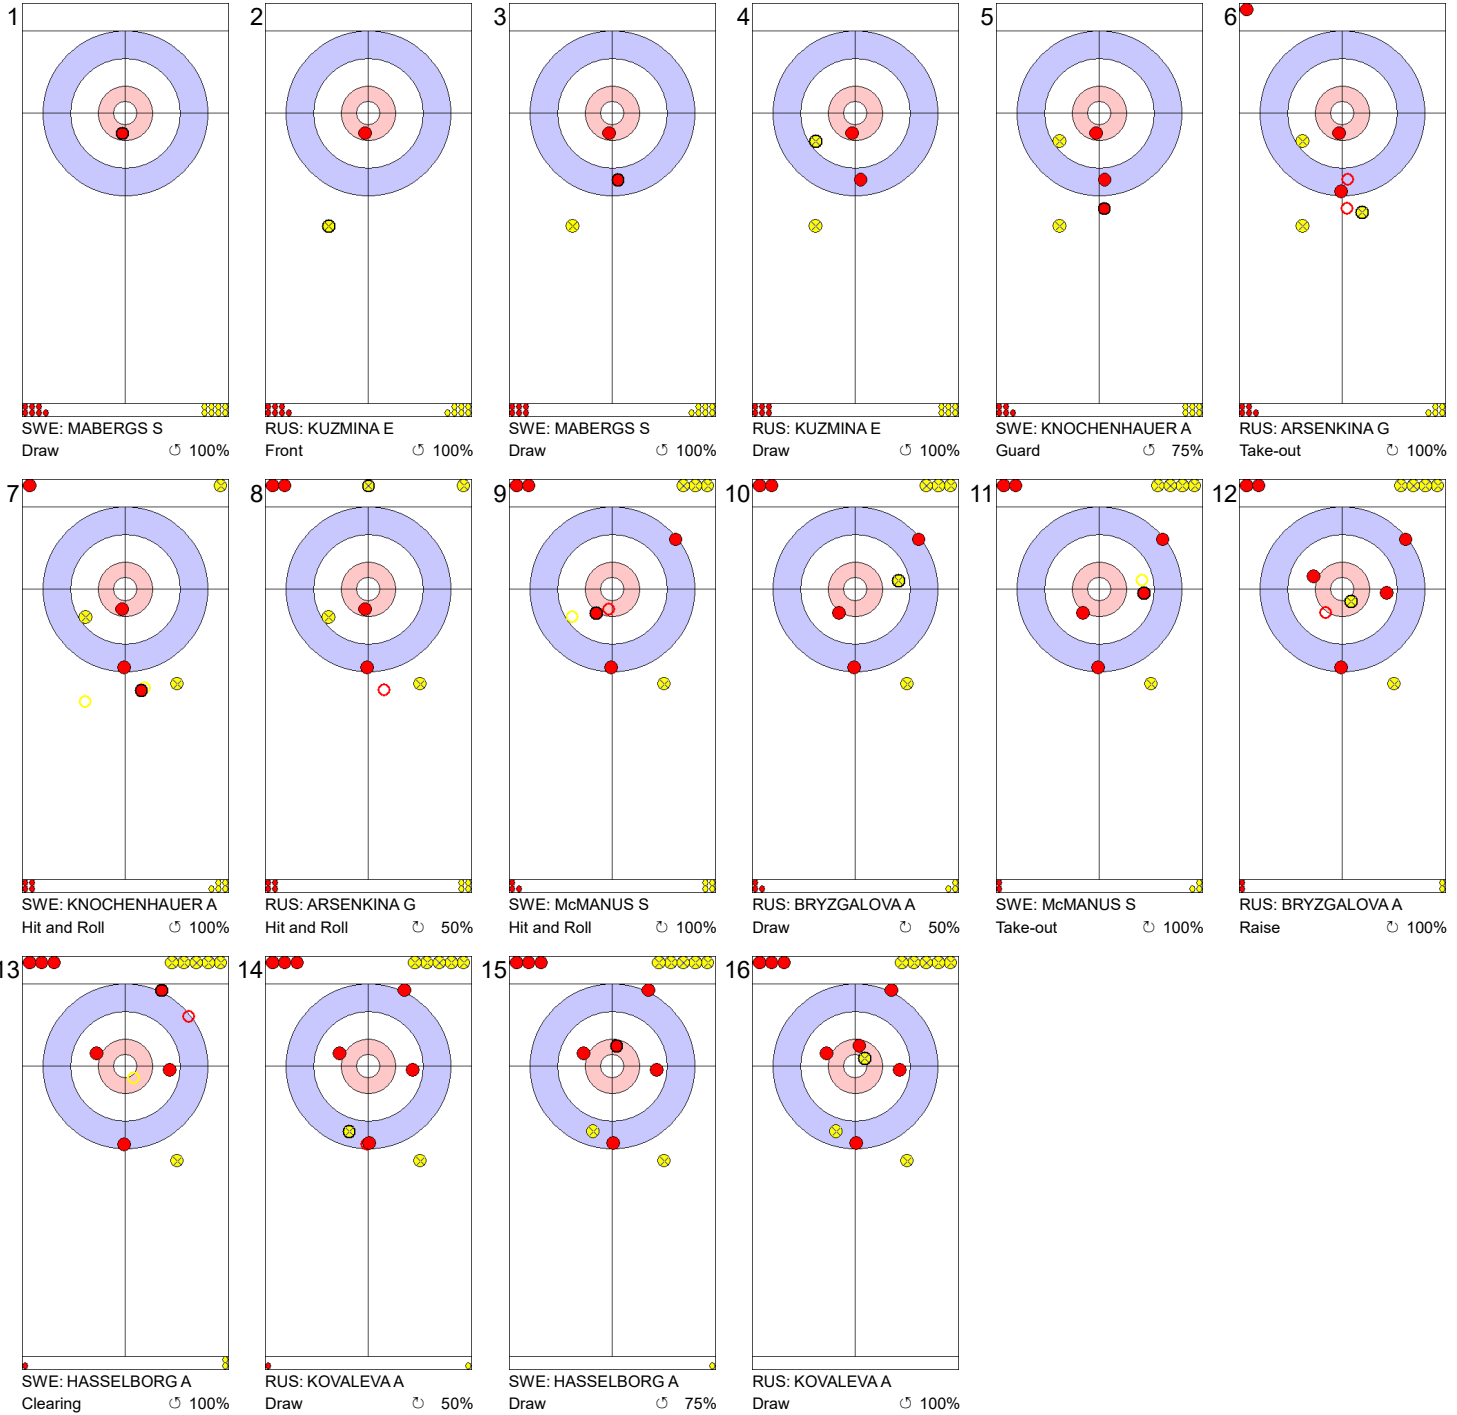

Game - Shot by Shot

Legend:
 ⌚ Clockwise ⌚ Counter-clockwise - Not considered

Game - Shot by Shot

End 3 ● **SWE - Sweden** 4 + 0 (this end) = 4 ● **RUS - Russia** 0 + 1 (this end) = 1

Legend:
 ↻ Clockwise ↺ Counter-clockwise - Not considered

Game - Shot by Shot

End 5 ● **SWE - Sweden** 5 + 0 (this end) = 5 ● **RUS - Russia** 1 + 0 (this end) = 1

Legend:
 ↻ Clockwise ↺ Counter-clockwise - Not considered

Game - Shot by Shot

End 7 ● **SWE - Sweden** 6 + 0 (this end) = 6 ● **RUS - Russia** 1 + 2 (this end) = 3

Legend:
 ↻ Clockwise ↺ Counter-clockwise - Not considered

Game - Shot by Shot

Legend:
 ⌚ Clockwise ⌚ Counter-clockwise - Not considered

Game - Shot by Shot

End 9 ● **SWE - Sweden** 7 + 0 (this end) = 7 ● **RUS - Russia** 3 + 1 (this end) = 4

	SWE	RUS
Total Score	7	4
Time left	04:38	07:35

Legend:
 ↻ Clockwise ↺ Counter-clockwise - Not considered