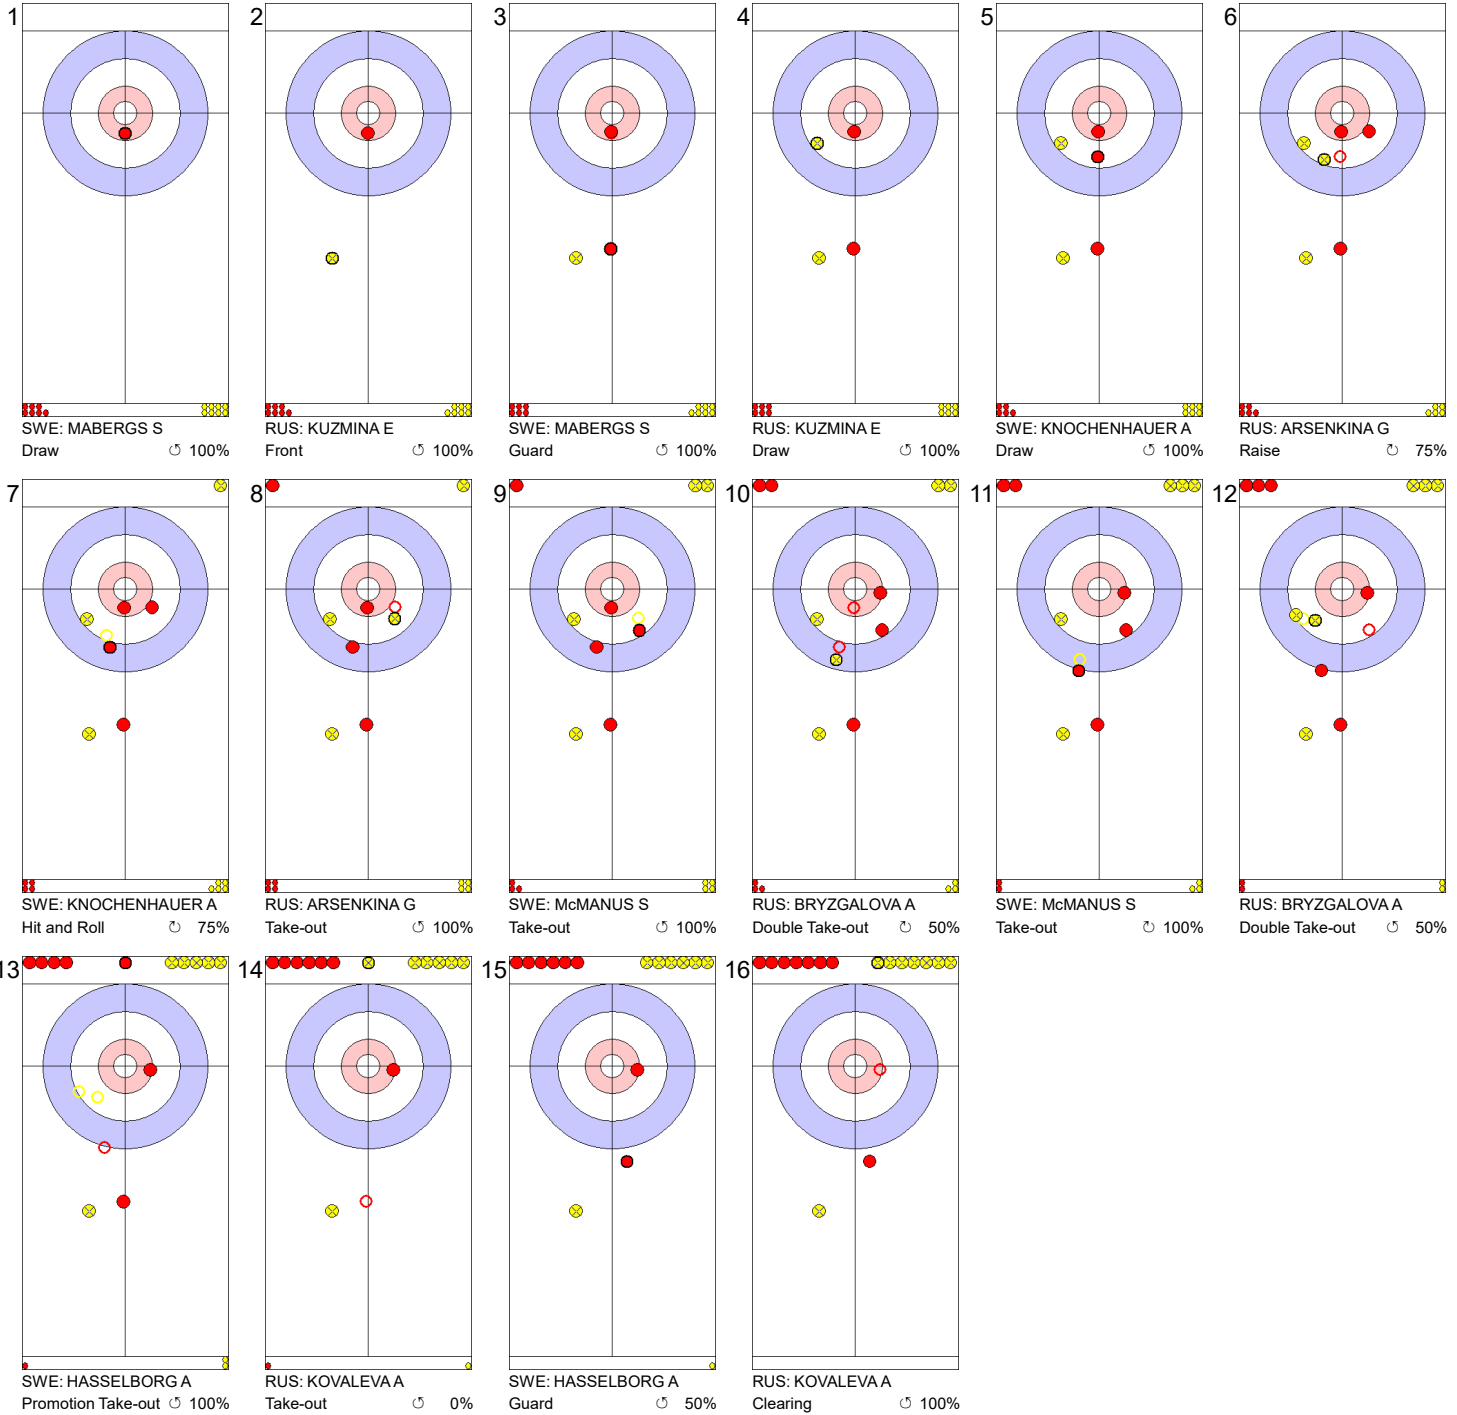

Game - Shot by Shot

Legend:
 ⌚ Clockwise ⌚ Counter-clockwise - Not considered

Game - Shot by Shot

End 3 ● **SWE - Sweden** 4 + 0 (this end) = 4 ● **RUS - Russia** 0 + 1 (this end) = 1

Legend:
 ↻ Clockwise ↺ Counter-clockwise - Not considered

Game - Shot by Shot

End 5 ● **SWE - Sweden** 5 + 0 (this end) = 5 ● **RUS - Russia** 1 + 0 (this end) = 1

Legend:
 ↻ Clockwise ↺ Counter-clockwise - Not considered

Game - Shot by Shot

End 7 ● **SWE - Sweden** 6 + 0 (this end) = 6 ● **RUS - Russia** 1 + 2 (this end) = 3

Legend:
 ↻ Clockwise ↺ Counter-clockwise - Not considered

Game - Shot by Shot

Legend:
 ⌚ Clockwise ⌚ Counter-clockwise - Not considered

Game - Shot by Shot

End 9 ● **SWE - Sweden** 7 + 0 (this end) = 7 ● **RUS - Russia** 3 + 1 (this end) = 4

	SWE	RUS
Total Score	7	4
Time left	04:38	07:35

Legend:
 ↻ Clockwise ↺ Counter-clockwise - Not considered