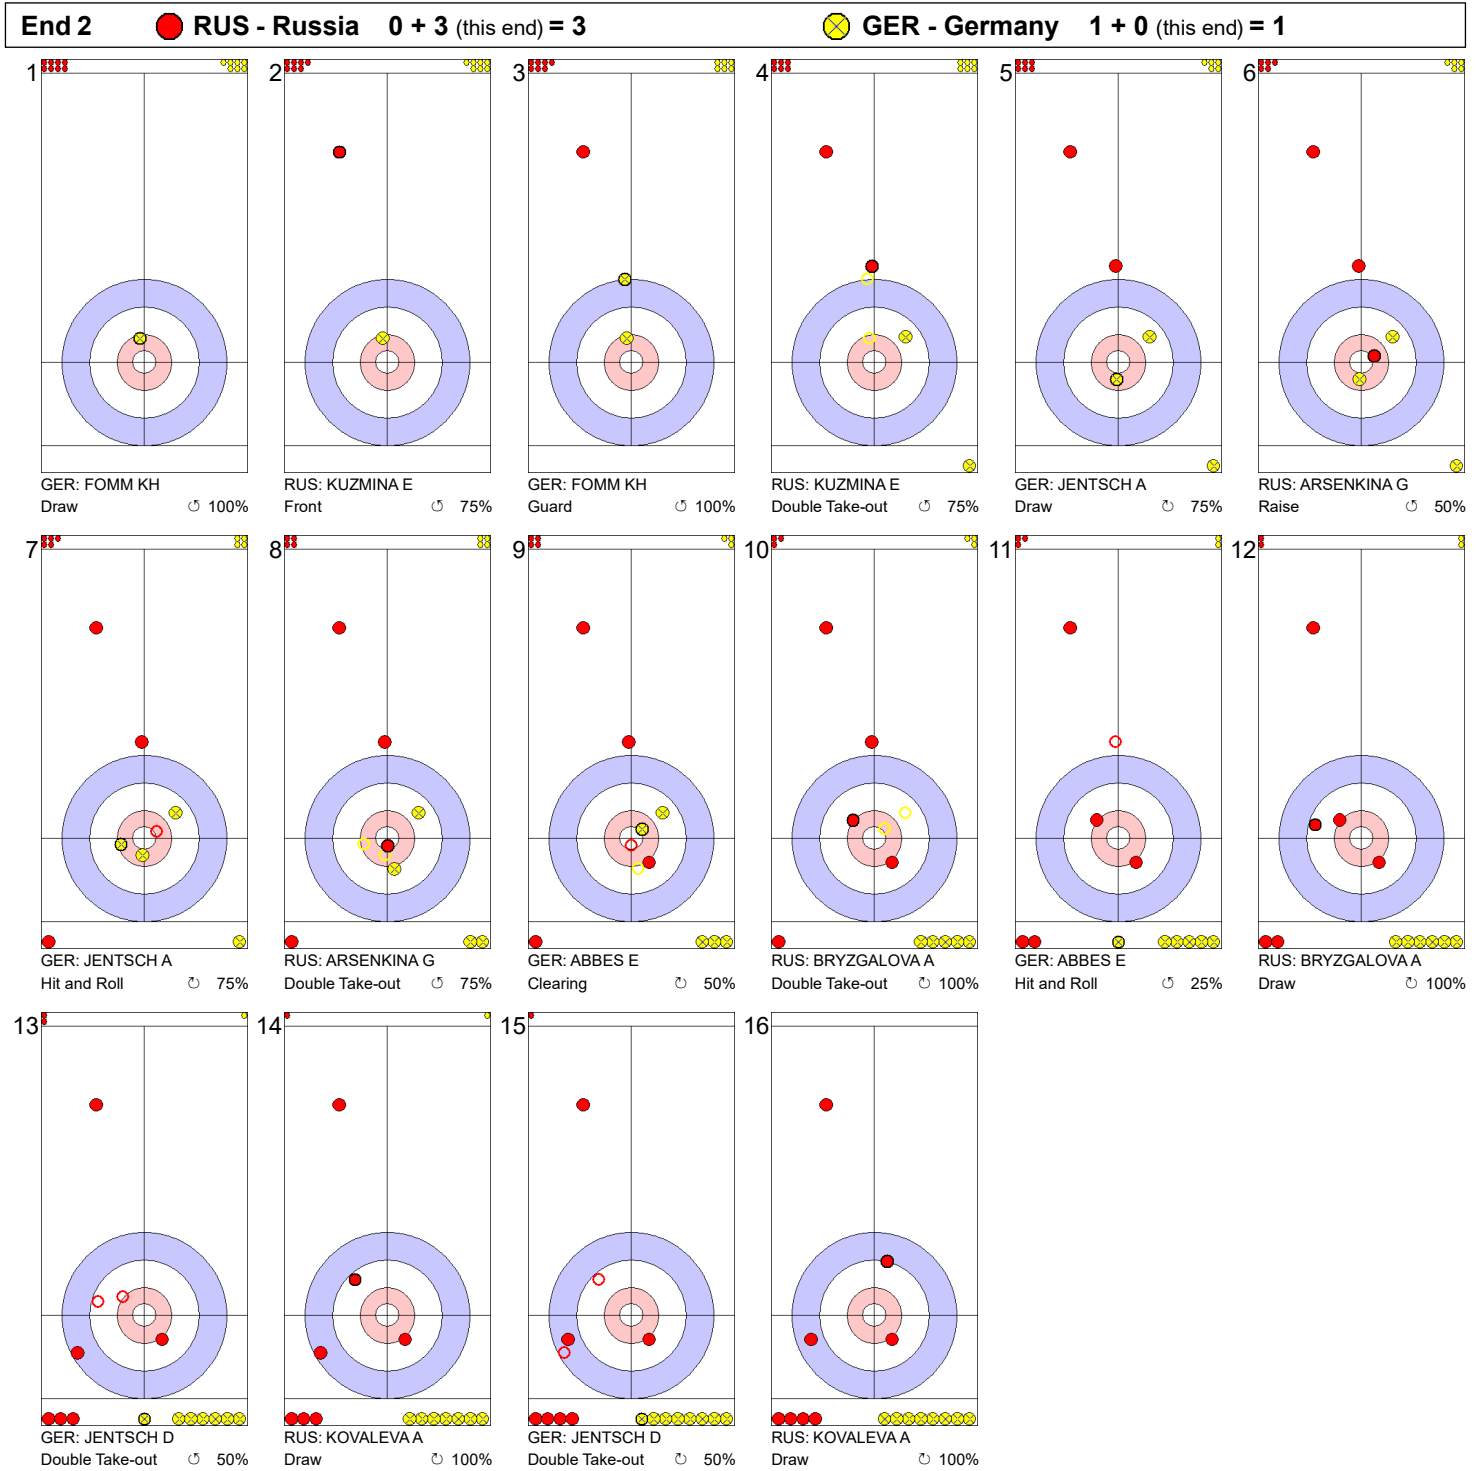

Game - Shot by Shot

Legend:
 ⤵ Clockwise ⤴ Counter-clockwise - Not considered

Game - Shot by Shot

Legend:
 Clockwise Counter-clockwise - Not considered

Game - Shot by Shot

Legend:
 Clockwise
 Counter-clockwise
 - Not considered