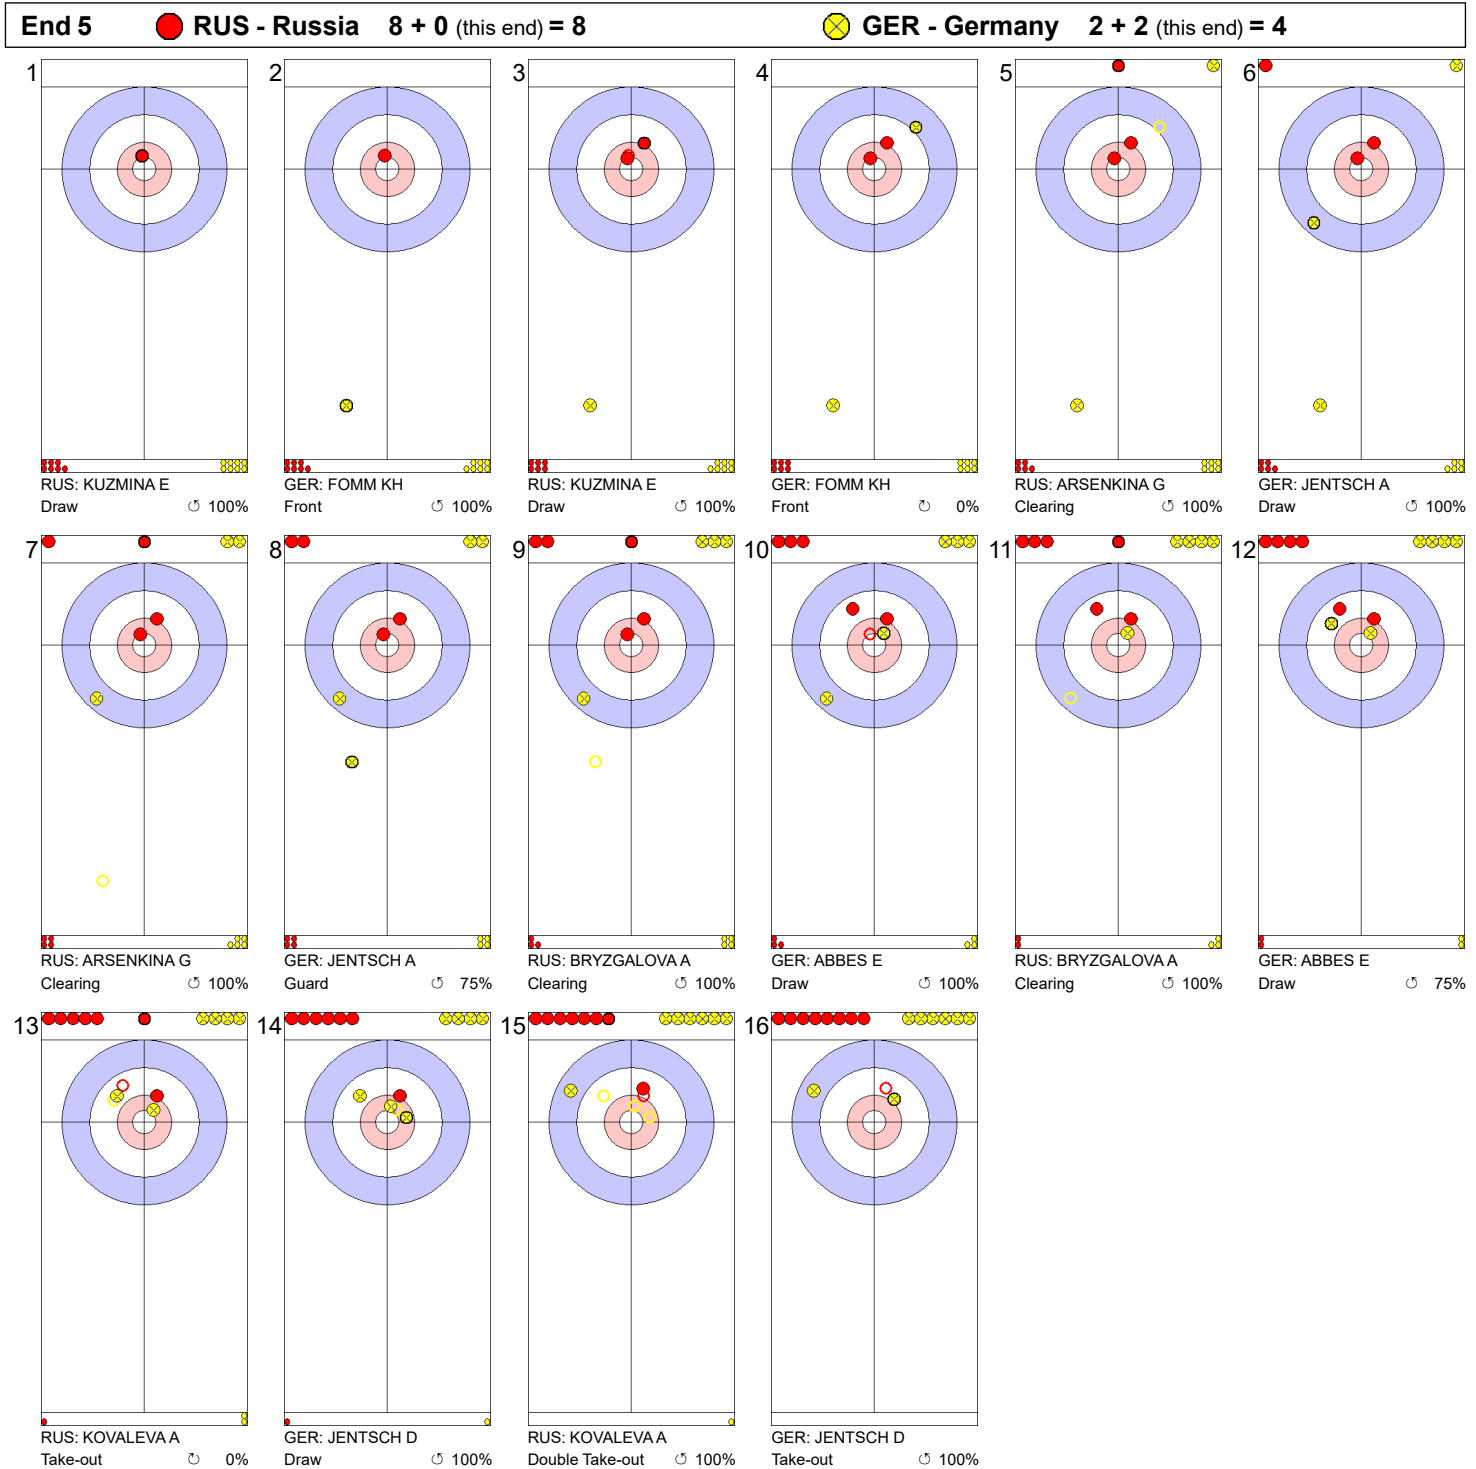

Game - Shot by Shot

Legend:
 ⤵ Clockwise ⤴ Counter-clockwise - Not considered

Game - Shot by Shot

Legend:
 Clockwise Counter-clockwise - Not considered

Game - Shot by Shot

Legend:
 Clockwise
 Counter-clockwise
 - Not considered