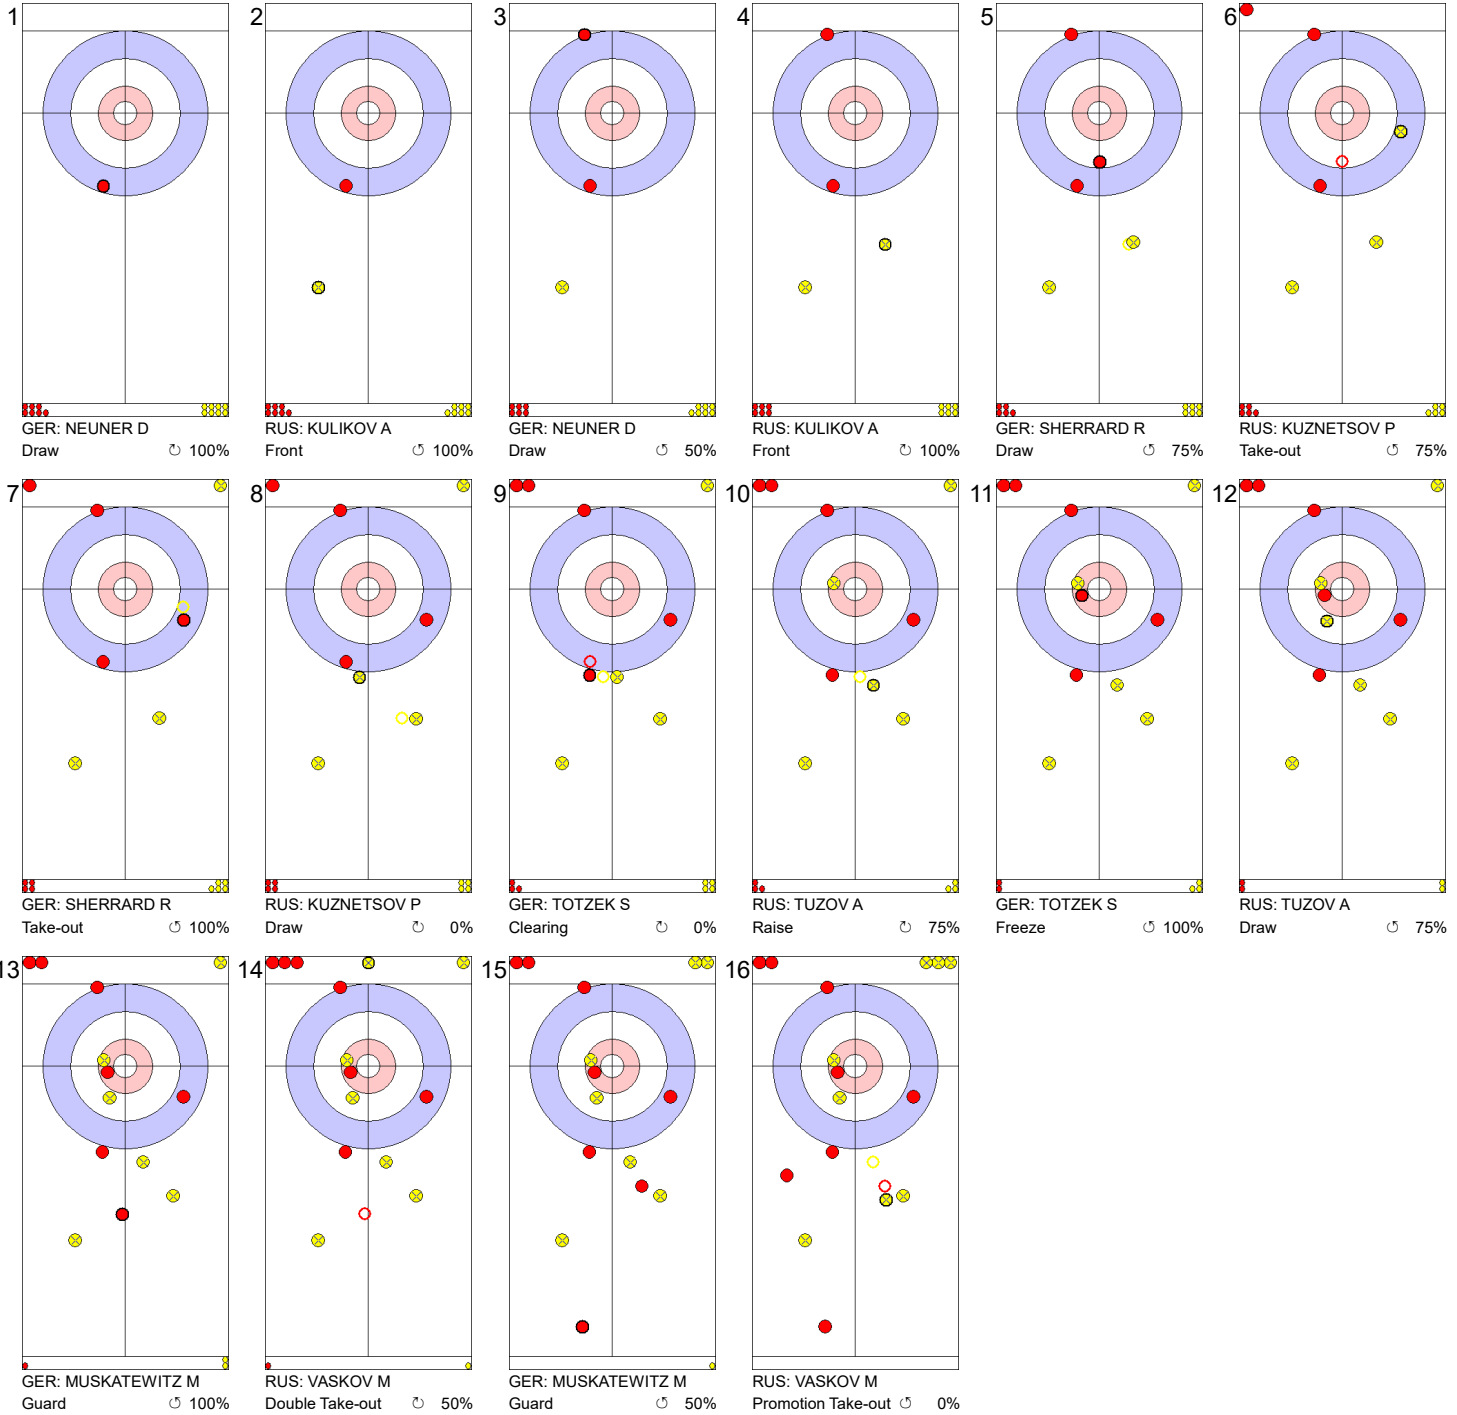

**Legend:**  
 Clockwise     
 Counter-clockwise     
 - Not considered

**Game - Shot by Shot**

**Legend:**  
 Clockwise     
 Counter-clockwise     
 - Not considered

**Game - Shot by Shot**

**Legend:**  
 ↻ Clockwise      ↺ Counter-clockwise      - Not considered

Game - Shot by Shot

**Legend:**  
↻ Clockwise      ↺ Counter-clockwise      - Not considered

**Game - Shot by Shot**

**Legend:**  
 Clockwise     
 Counter-clockwise     
 - Not considered

**Game - Shot by Shot**

**Legend:**  
 ⌚ Clockwise      ⌚ Counter-clockwise      - Not considered

**Game - Shot by Shot**

**End 9**   ● **GER - Germany** 8 + 1 (this end) = 9   ● **RUS - Russia** 6 + 0 (this end) = 6

**Legend:**  
 ↻ Clockwise   ↺ Counter-clockwise   - Not considered

**Game - Shot by Shot**

**Legend:**  
 Clockwise      Counter-clockwise      - Not considered