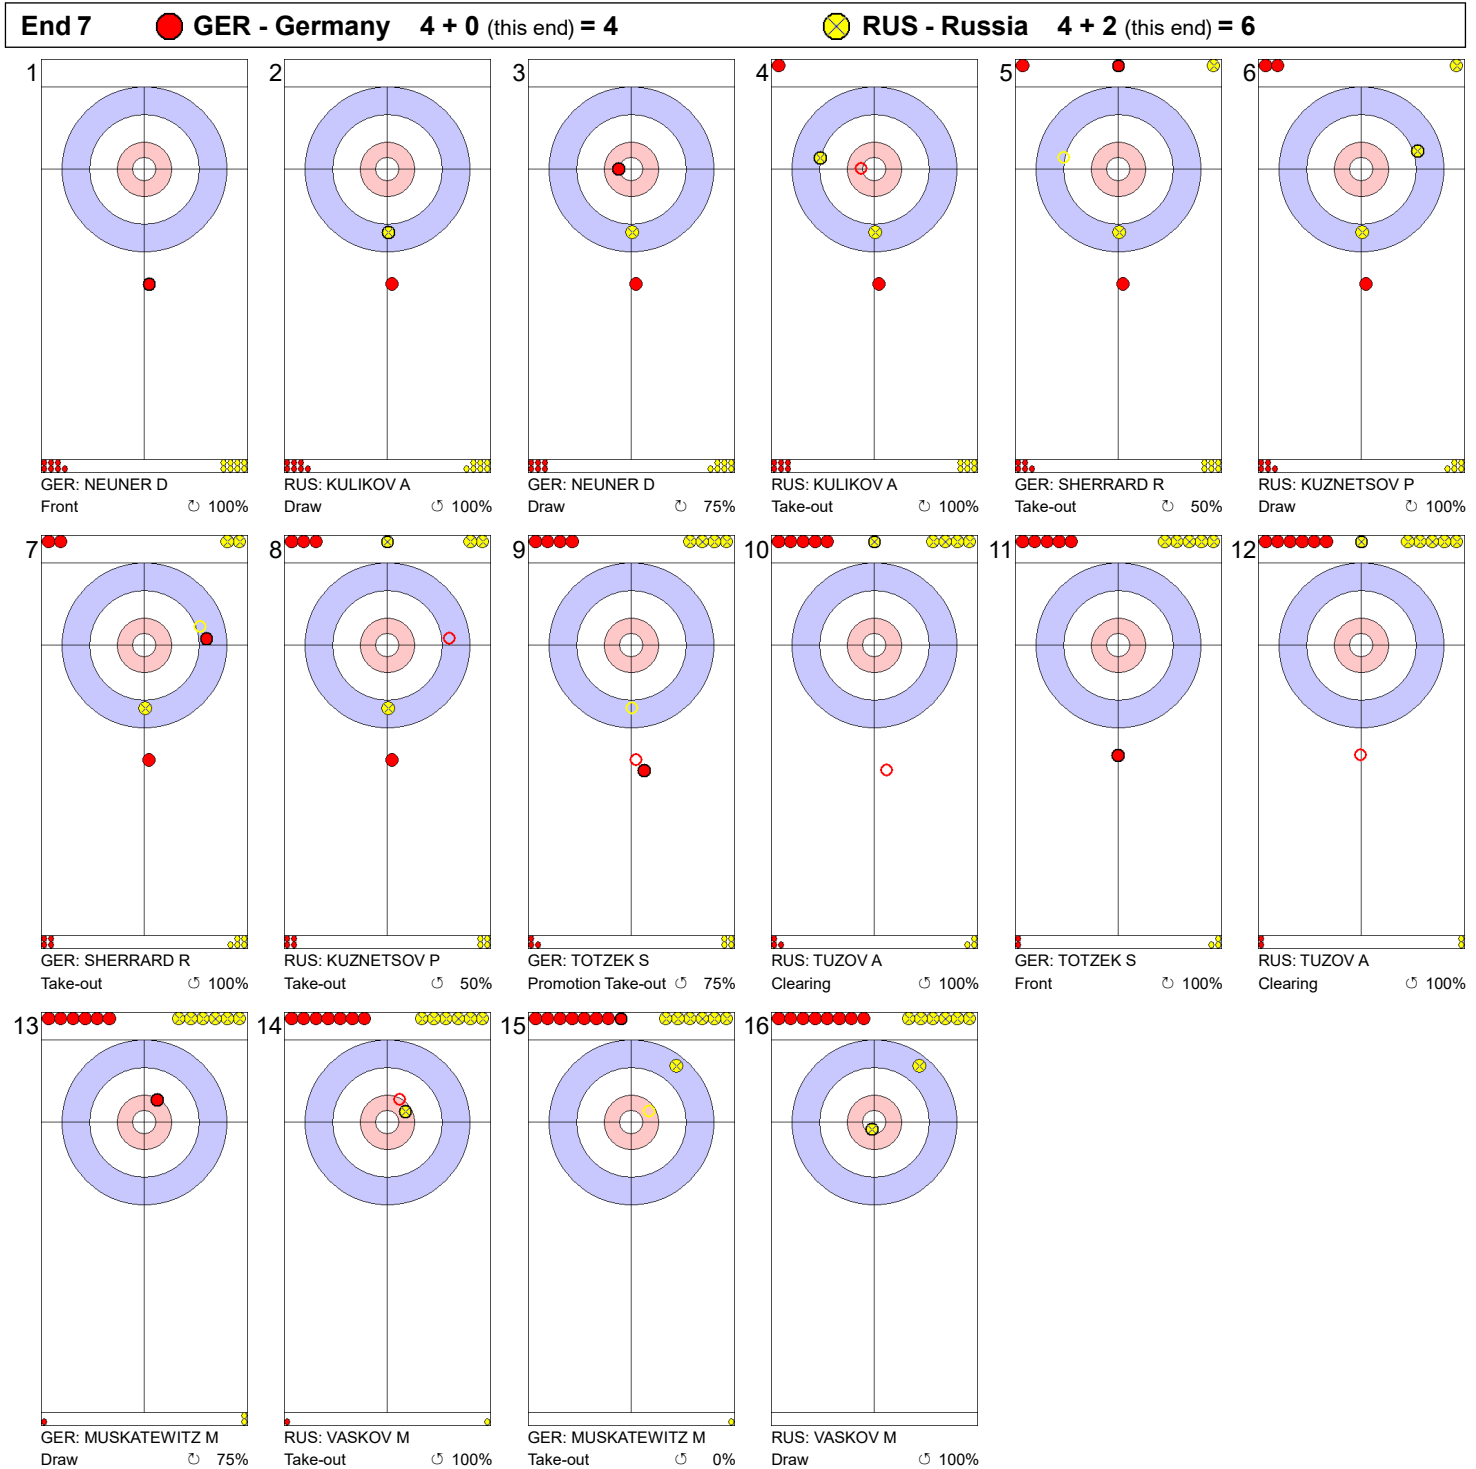

**Game - Shot by Shot**

**Legend:**  
 Clockwise      Counter-clockwise      - Not considered

**Game - Shot by Shot**

**Legend:**  
 Clockwise     
 Counter-clockwise     
 - Not considered

**Game - Shot by Shot**

**Legend:**  
 Clockwise     
 Counter-clockwise     
 - Not considered

**Game - Shot by Shot**

**Legend:**  
 Clockwise     
 Counter-clockwise     
 - Not considered

**Game - Shot by Shot**

**Legend:**  
 ↻ Clockwise      ↺ Counter-clockwise      - Not considered

Game - Shot by Shot

**Legend:**  
↻ Clockwise      ↺ Counter-clockwise      - Not considered

**Game - Shot by Shot**

**Legend:**  
 Clockwise     
 Counter-clockwise     
 - Not considered

**Game - Shot by Shot**

**Game - Shot by Shot**

**Legend:**  
 Clockwise      Counter-clockwise      - Not considered