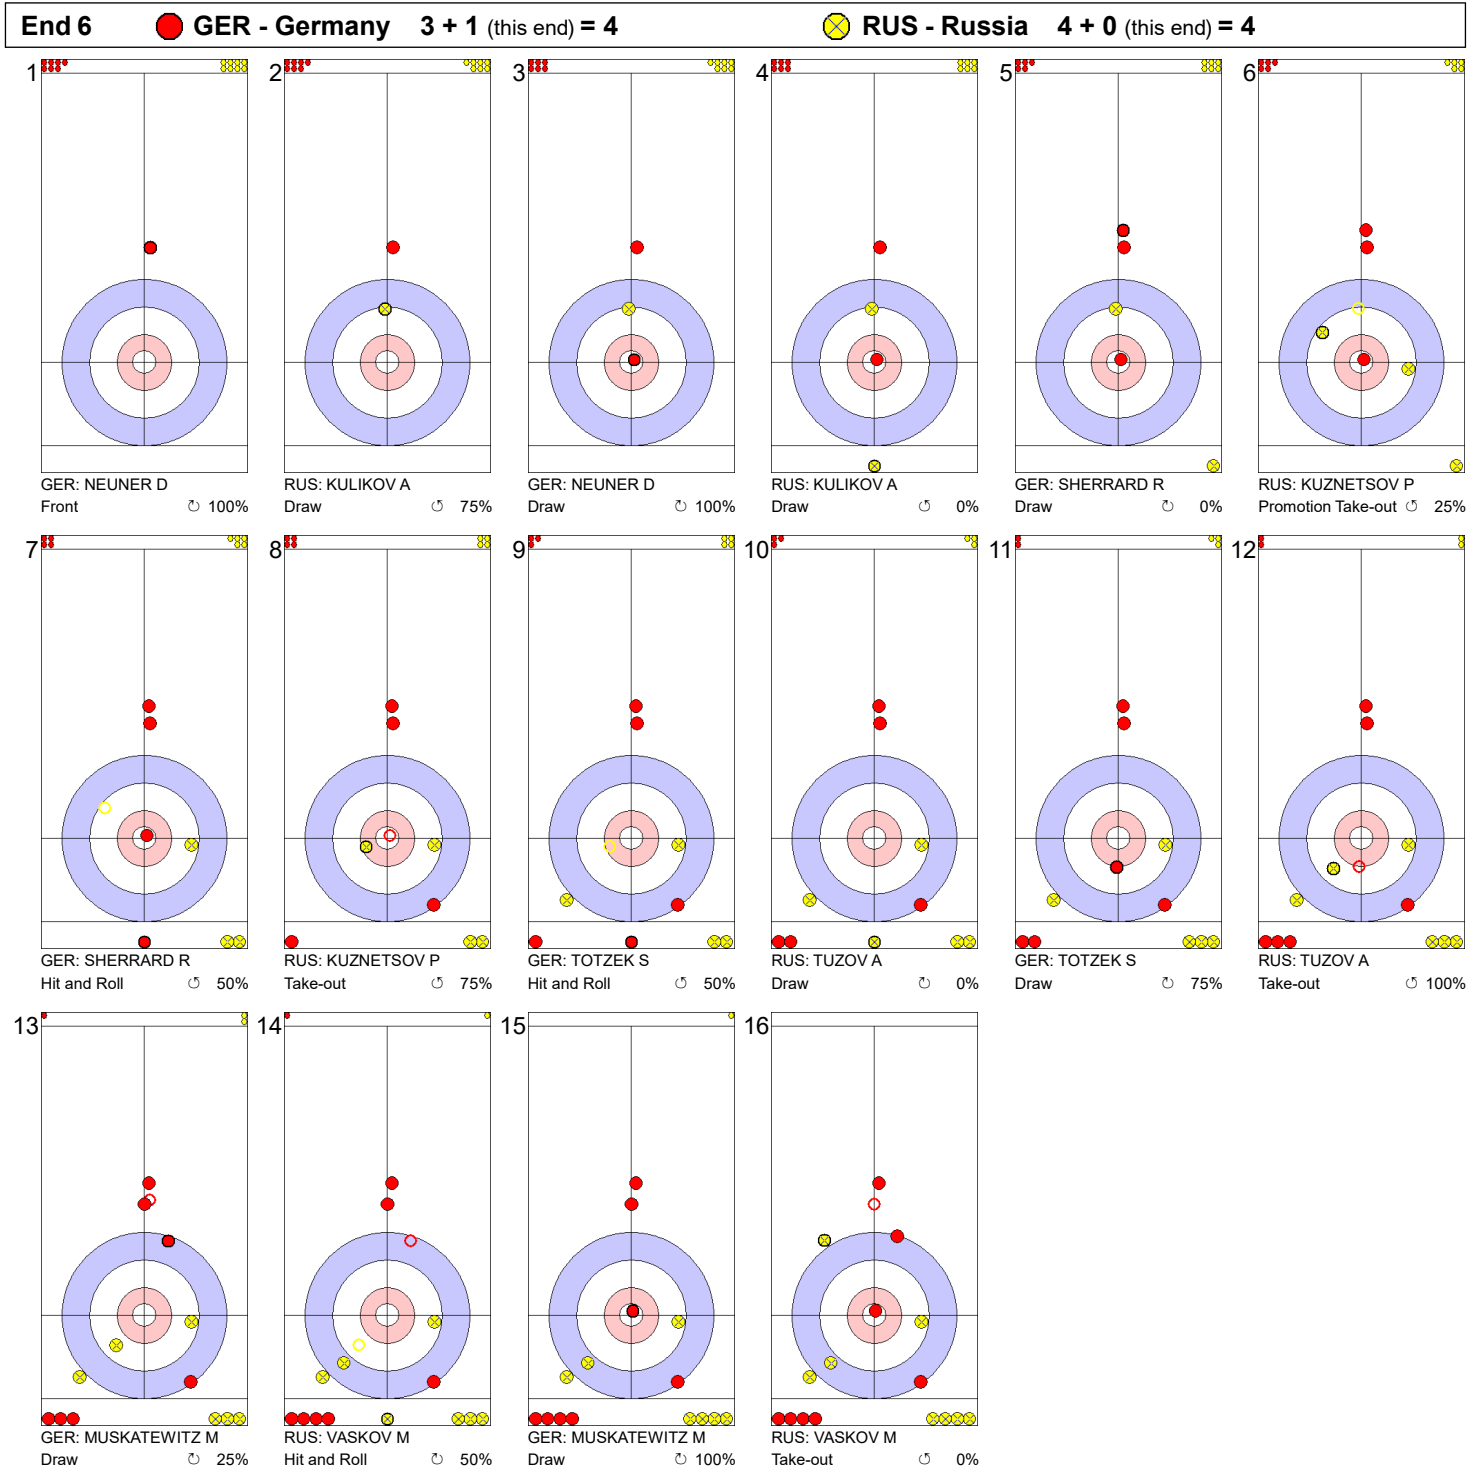

**Game - Shot by Shot**

**Legend:**  
 Clockwise      Counter-clockwise      - Not considered

**Game - Shot by Shot**

**Legend:**  
 Clockwise     
 Counter-clockwise     
 - Not considered

**Game - Shot by Shot**

**Legend:**  
 Clockwise     
 Counter-clockwise     
 - Not considered

**Game - Shot by Shot**

**Legend:**  
 Clockwise     
 Counter-clockwise     
 - Not considered

**Game - Shot by Shot**

**Legend:**  
 ↻ Clockwise      ↺ Counter-clockwise      - Not considered

Game - Shot by Shot

**Legend:**  
↻ Clockwise      ↺ Counter-clockwise      - Not considered

**Game - Shot by Shot**

**Legend:**  
 Clockwise     
 Counter-clockwise     
 - Not considered

**Game - Shot by Shot**

**Game - Shot by Shot**

**Legend:**  
 Clockwise      Counter-clockwise      - Not considered