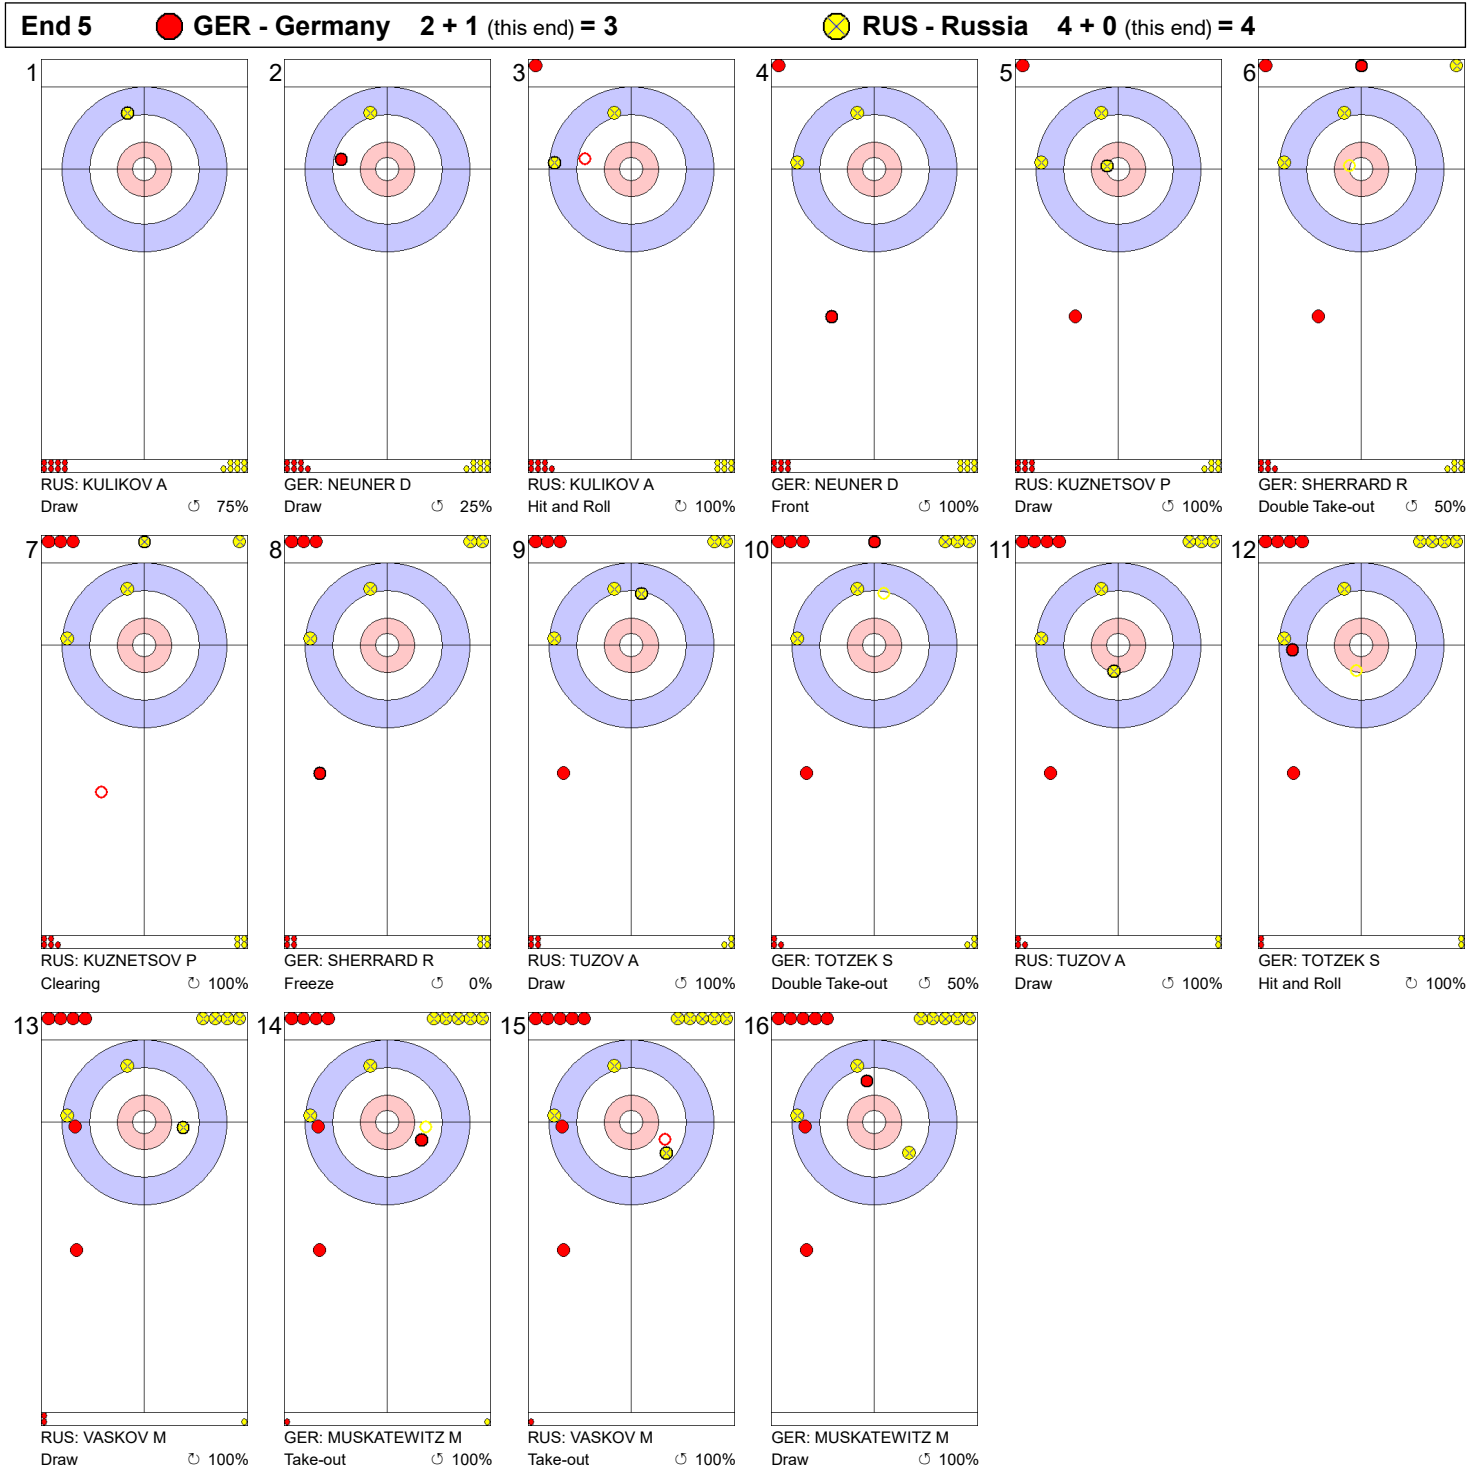

**Game - Shot by Shot**

**Legend:**  
 Clockwise      Counter-clockwise      - Not considered

**Game - Shot by Shot**

**Legend:**  
 Clockwise     
 Counter-clockwise     
 - Not considered

**Game - Shot by Shot**

**Legend:**  
 Clockwise     
 Counter-clockwise     
 - Not considered

**Game - Shot by Shot**

**Legend:**  
 Clockwise     
 Counter-clockwise     
 - Not considered

**Game - Shot by Shot**

**Legend:**  
 ↻ Clockwise      ↺ Counter-clockwise      - Not considered

Game - Shot by Shot

**Legend:**  
↻ Clockwise      ↺ Counter-clockwise      - Not considered

**Game - Shot by Shot**

**Legend:**  
 Clockwise     
 Counter-clockwise     
 - Not considered

**Game - Shot by Shot**

**Game - Shot by Shot**

**Legend:**  
 Clockwise      Counter-clockwise      - Not considered