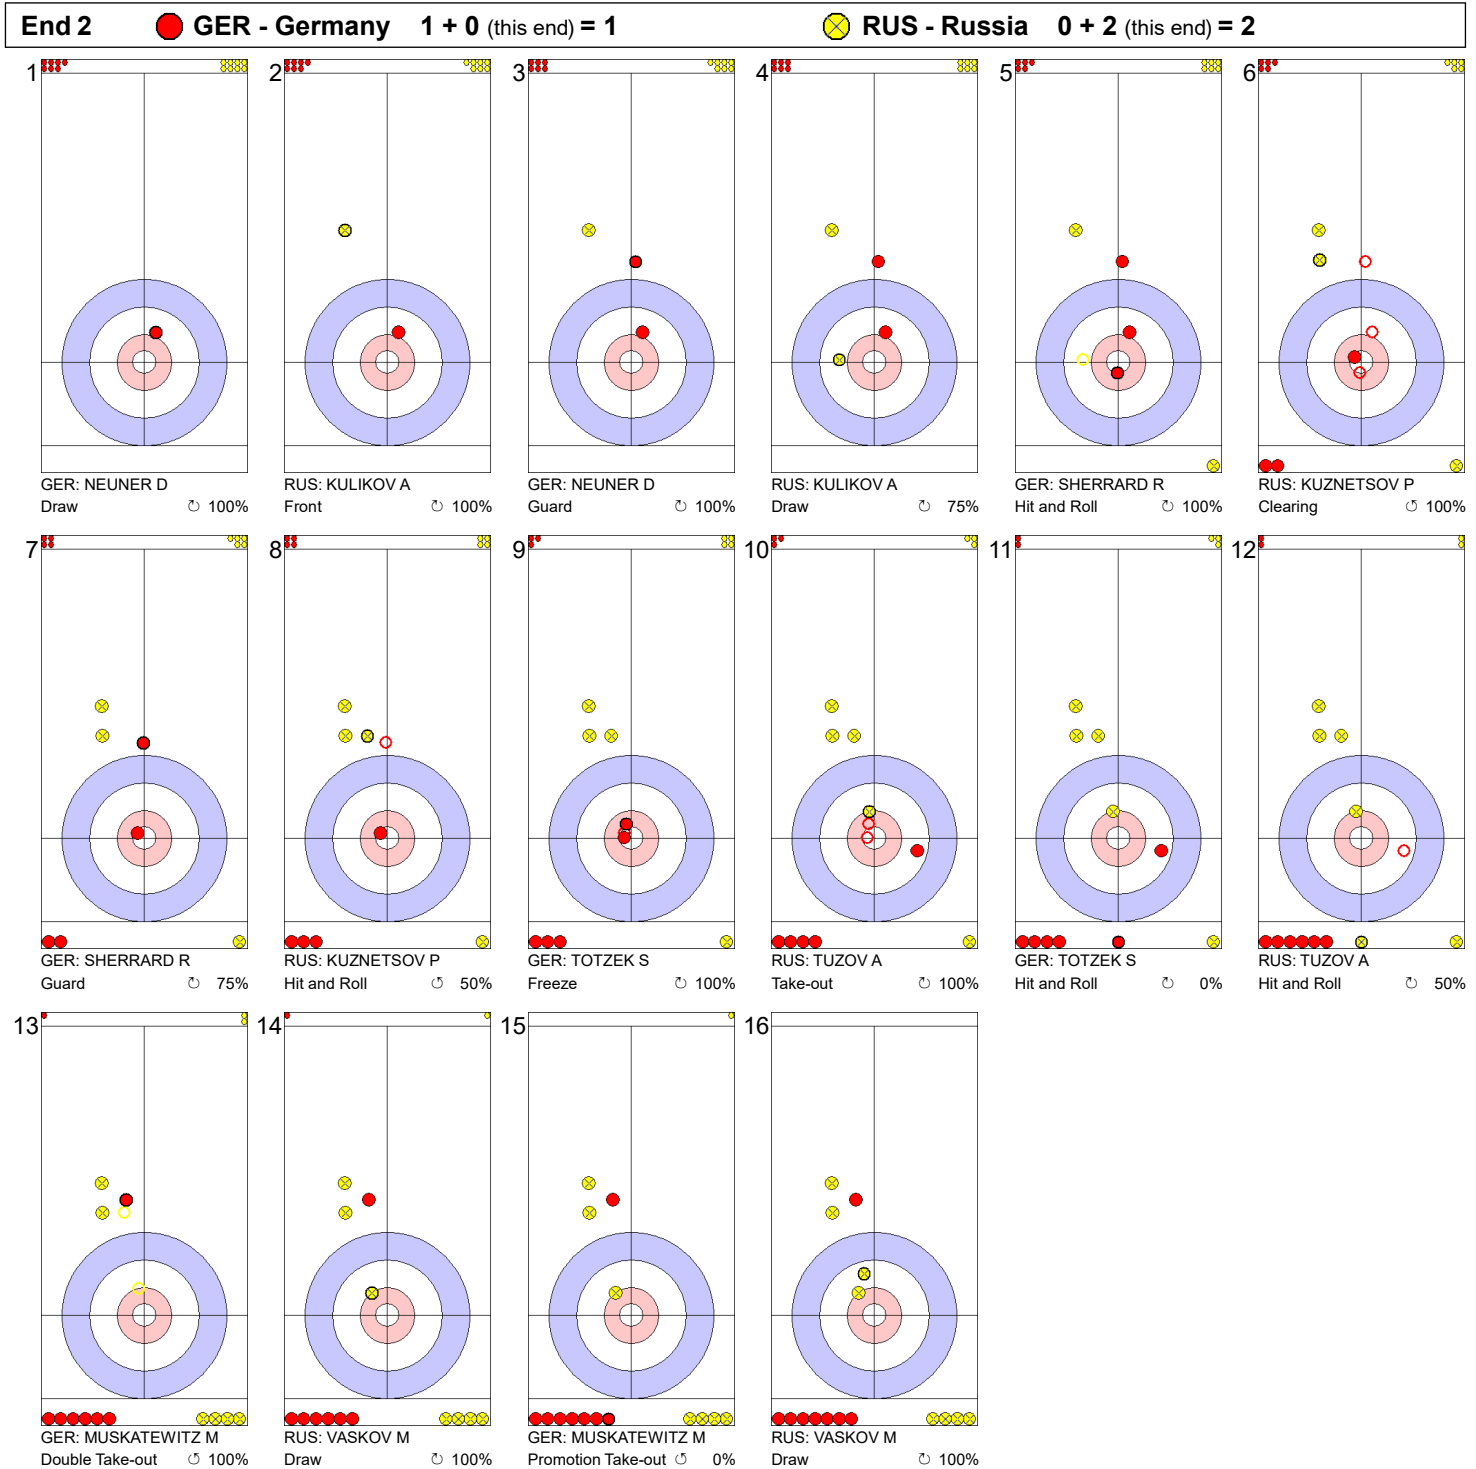

**Game - Shot by Shot**

**Legend:**  
 Clockwise      Counter-clockwise      - Not considered

**Game - Shot by Shot**

**Legend:**  
 Clockwise     
 Counter-clockwise     
 - Not considered

**Game - Shot by Shot**

**Legend:**  
 Clockwise     
 Counter-clockwise     
 - Not considered

**Game - Shot by Shot**

**Legend:**  
 Clockwise     
 Counter-clockwise     
 - Not considered

**Game - Shot by Shot**

**Legend:**  
 ↻ Clockwise      ↺ Counter-clockwise      - Not considered

Game - Shot by Shot

**Legend:**  
↻ Clockwise      ↺ Counter-clockwise      - Not considered

**Game - Shot by Shot**

**Legend:**  
 Clockwise     
 Counter-clockwise     
 - Not considered

**Game - Shot by Shot**

**Game - Shot by Shot**

**Legend:**  
 Clockwise      Counter-clockwise      - Not considered