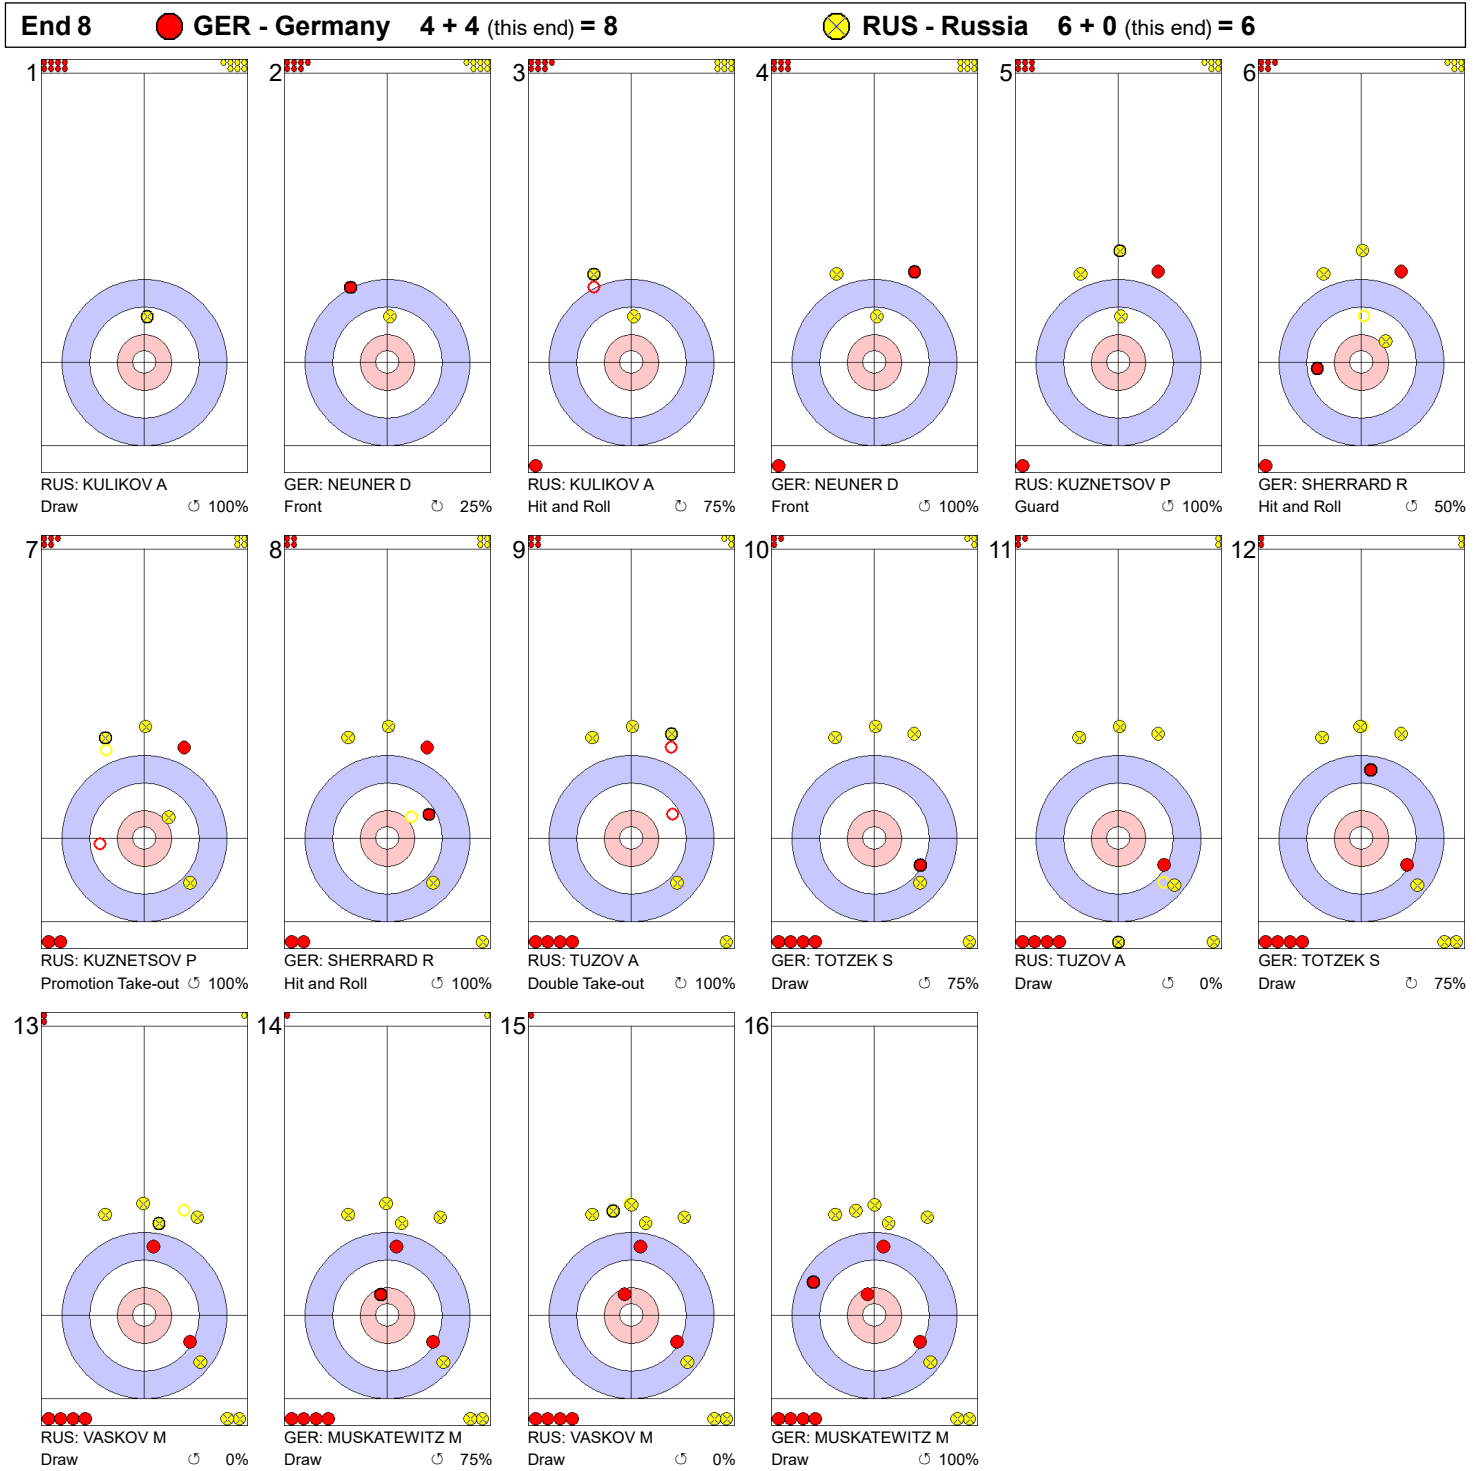

**Legend:**  
 Clockwise     
 Counter-clockwise     
 - Not considered

**Game - Shot by Shot**

**Legend:**  
 Clockwise     
 Counter-clockwise     
 - Not considered

**Game - Shot by Shot**

**Legend:**  
 ↻ Clockwise      ↺ Counter-clockwise      - Not considered

Game - Shot by Shot

**Legend:**  
↻ Clockwise      ↺ Counter-clockwise      - Not considered

**Game - Shot by Shot**

**Legend:**  
 Clockwise     
 Counter-clockwise     
 - Not considered

**Game - Shot by Shot**

**Legend:**  
 ⌚ Clockwise      ⌚ Counter-clockwise      - Not considered

**Game - Shot by Shot**

**End 9**   ● **GER - Germany** 8 + 1 (this end) = 9   ● **RUS - Russia** 6 + 0 (this end) = 6

**Legend:**  
 ↻ Clockwise   ↺ Counter-clockwise   - Not considered

**Game - Shot by Shot**

**Legend:**  
 Clockwise      Counter-clockwise      - Not considered