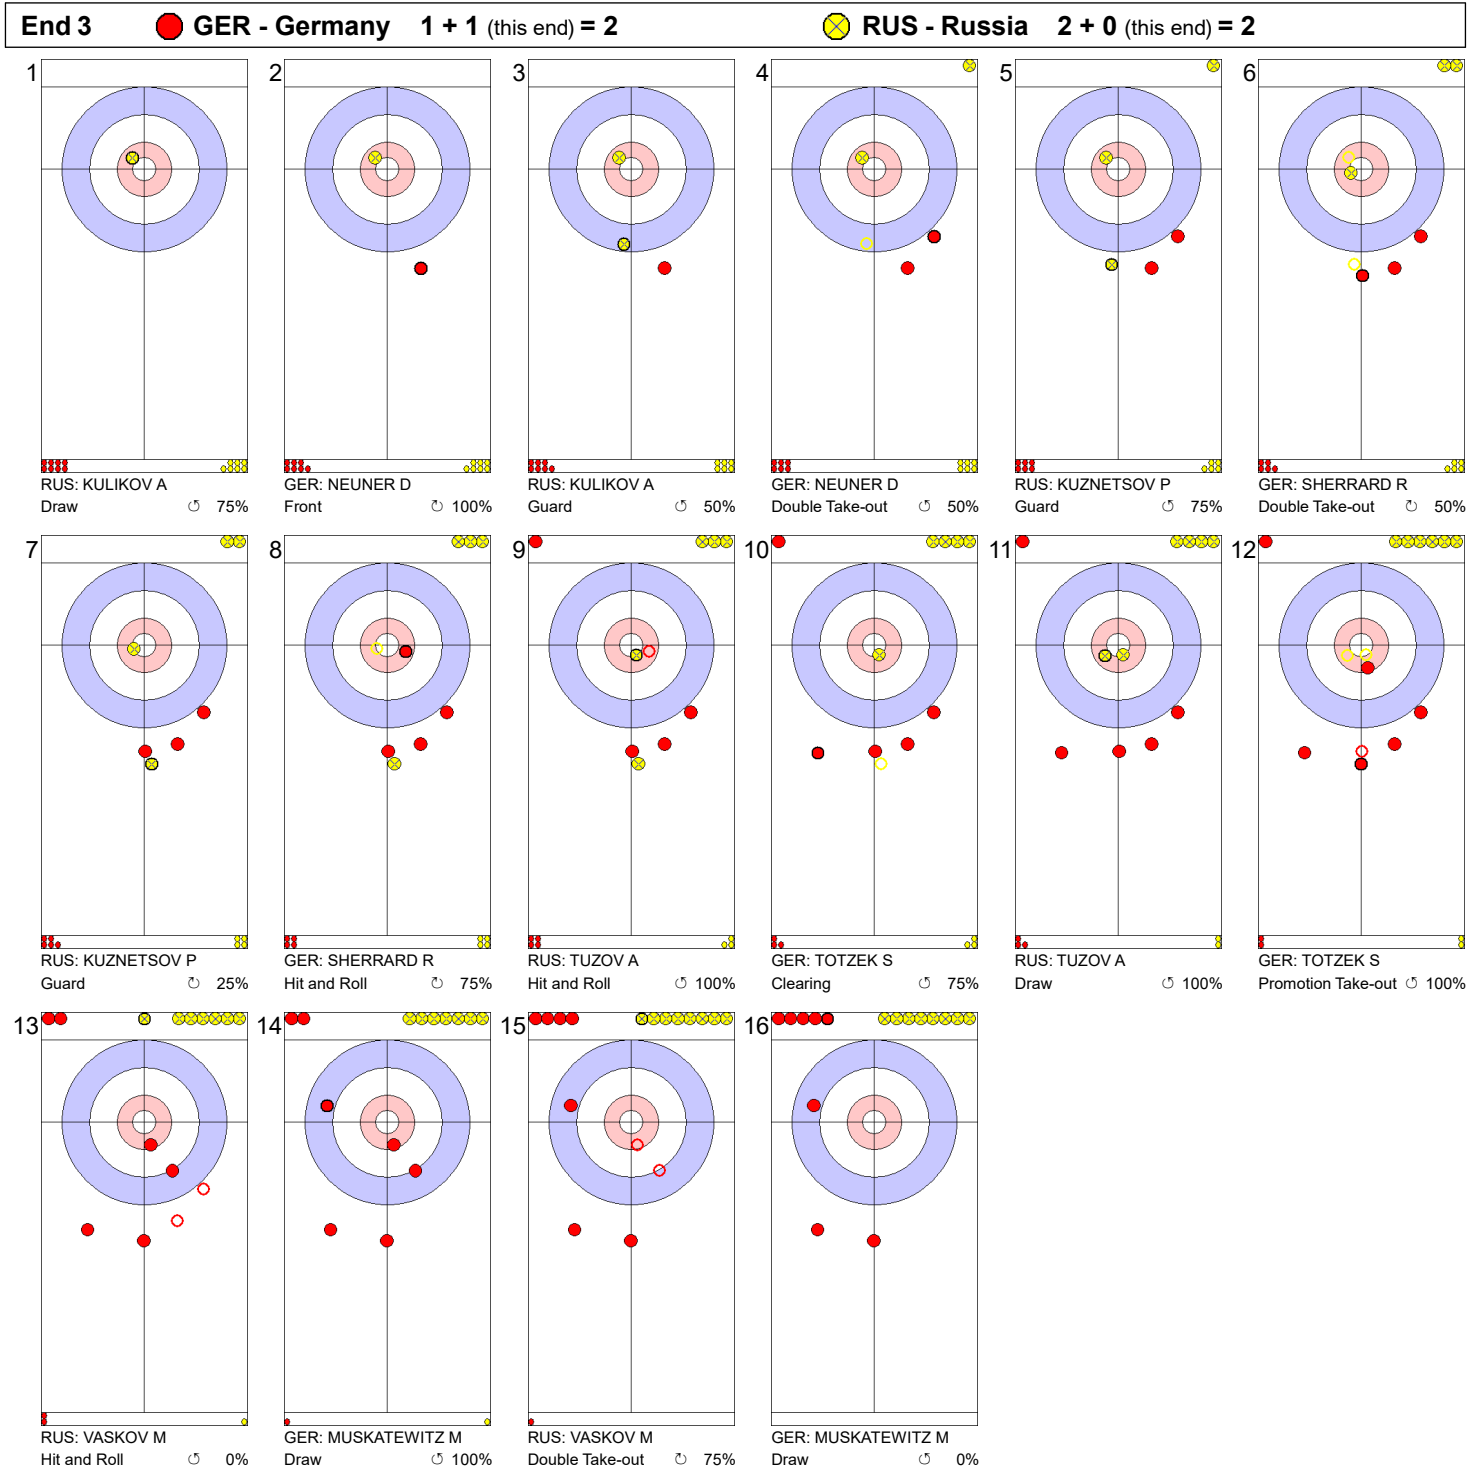

**Game - Shot by Shot**

**Legend:**  
 Clockwise      Counter-clockwise      - Not considered

**Game - Shot by Shot**

**Legend:**  
 Clockwise     
 Counter-clockwise     
 - Not considered

**Game - Shot by Shot**

**Legend:**  
 Clockwise     
 Counter-clockwise     
 - Not considered

**Game - Shot by Shot**

**Legend:**  
 Clockwise     
 Counter-clockwise     
 - Not considered

**Game - Shot by Shot**

**Legend:**  
 ↻ Clockwise      ↺ Counter-clockwise      - Not considered

Game - Shot by Shot

**Legend:**  
↻ Clockwise      ↺ Counter-clockwise      - Not considered

**Game - Shot by Shot**

**Legend:**  
 Clockwise     
 Counter-clockwise     
 - Not considered

**Game - Shot by Shot**

**Game - Shot by Shot**

**Legend:**  
 Clockwise      Counter-clockwise      - Not considered