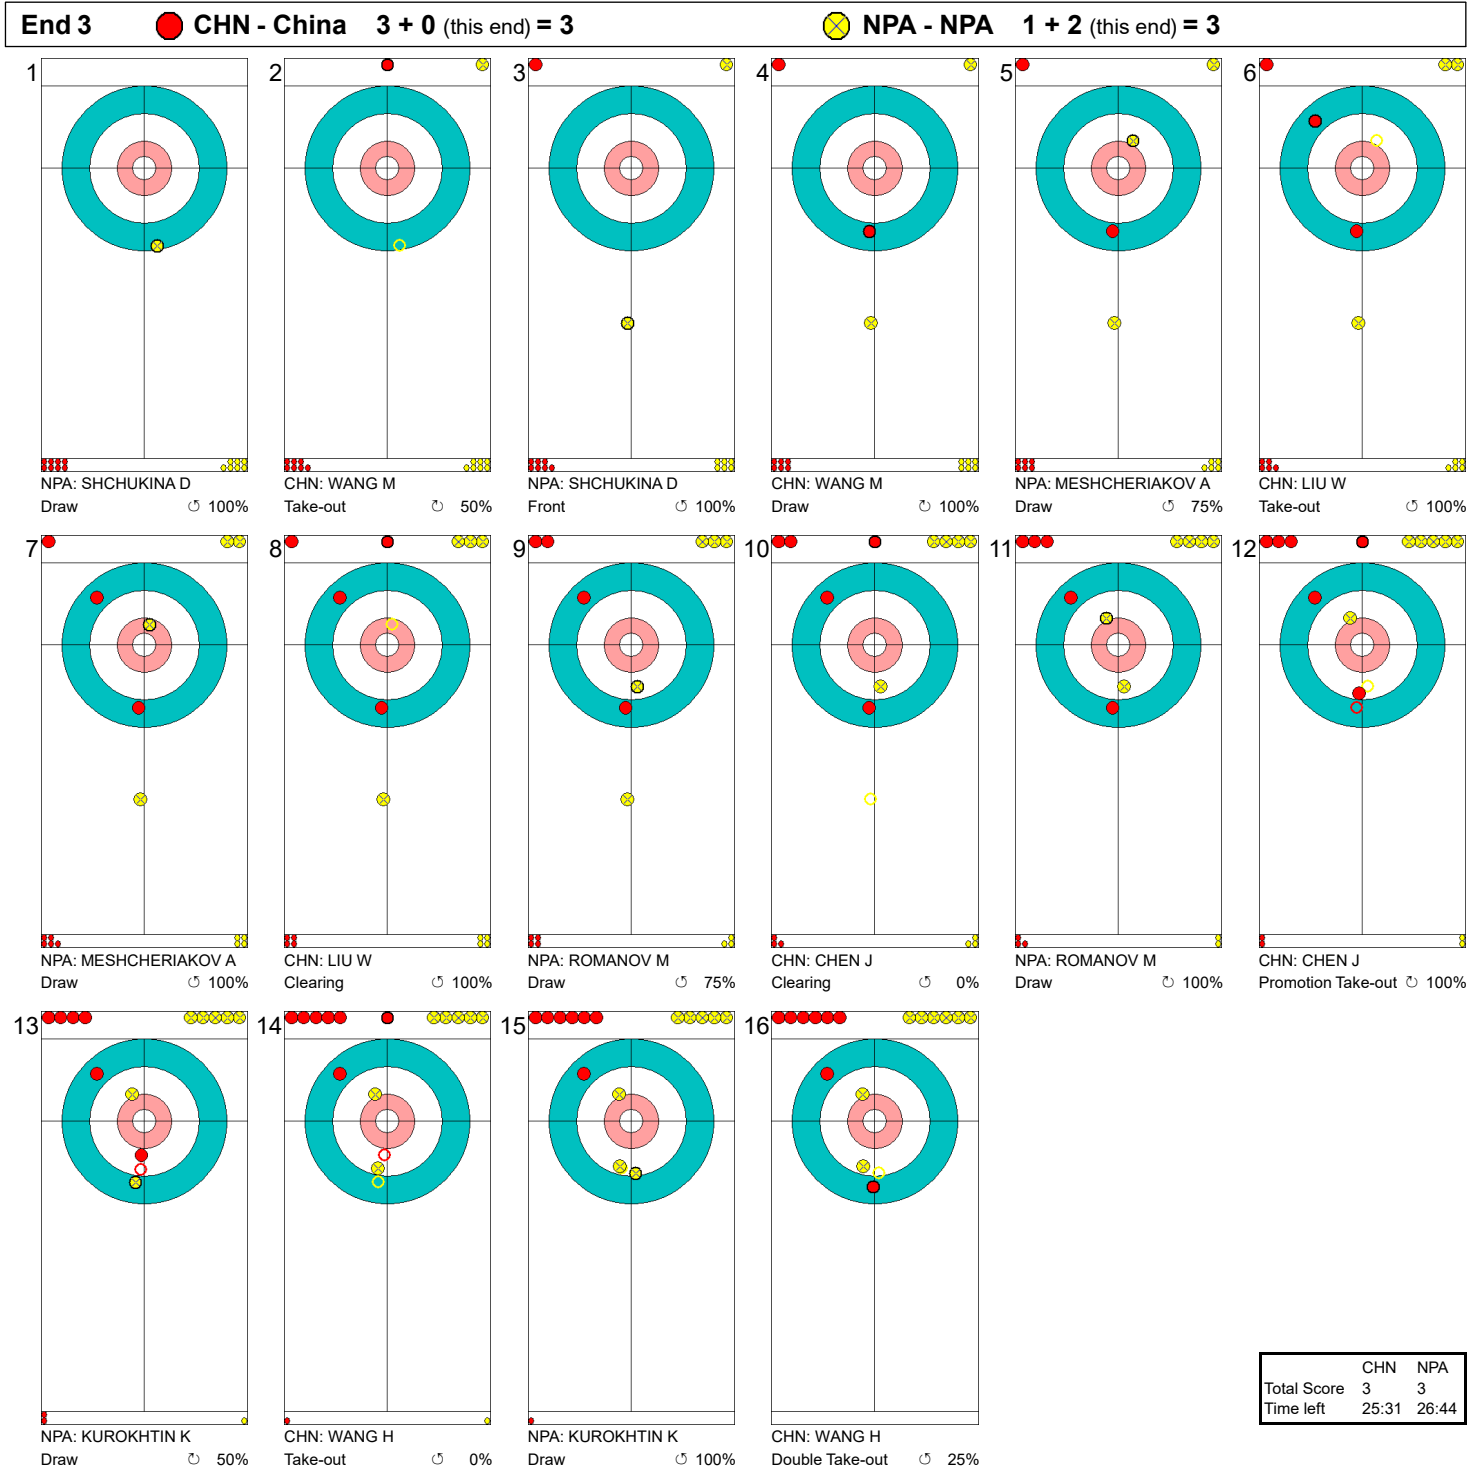

Game - Shot by Shot
게임-각각의 샷

Legend:
 ↻ Clockwise ↺ Counter-clockwise - Not considered

Game - Shot by Shot
게임-각각의 샷

Legend:
 ↻ Clockwise ↺ Counter-clockwise - Not considered

Game - Shot by Shot
 게임-각각의 샷

Legend:
 ↻ Clockwise ↺ Counter-clockwise - Not considered

Game - Shot by Shot
게임-각각의 샷

Legend:
 ↻ Clockwise ↺ Counter-clockwise - Not considered

Game - Shot by Shot

게임-각각의 샷

End 5 ● **CHN - China** 6 + 0 (this end) = 6 ● **NPA - NPA** 3 + 1 (this end) = 4

	CHN	NPA
Total Score	6	4
Time left	16:17	17:21

Legend:
 ↻ Clockwise ↺ Counter-clockwise - Not considered

Game - Shot by Shot
게임-각각의 샷

Legend:
 ↻ Clockwise ↺ Counter-clockwise - Not considered

Game - Shot by Shot

게임-각각의 샷

End 7 ● **CHN - China** 9 + 1 (this end) = 10 ● **NPA - NPA** 4 + 0 (this end) = 4

	CHN	NPA
Total Score	10	4
Time left	07:42	06:51

Legend:
 ↻ Clockwise ↺ Counter-clockwise - Not considered