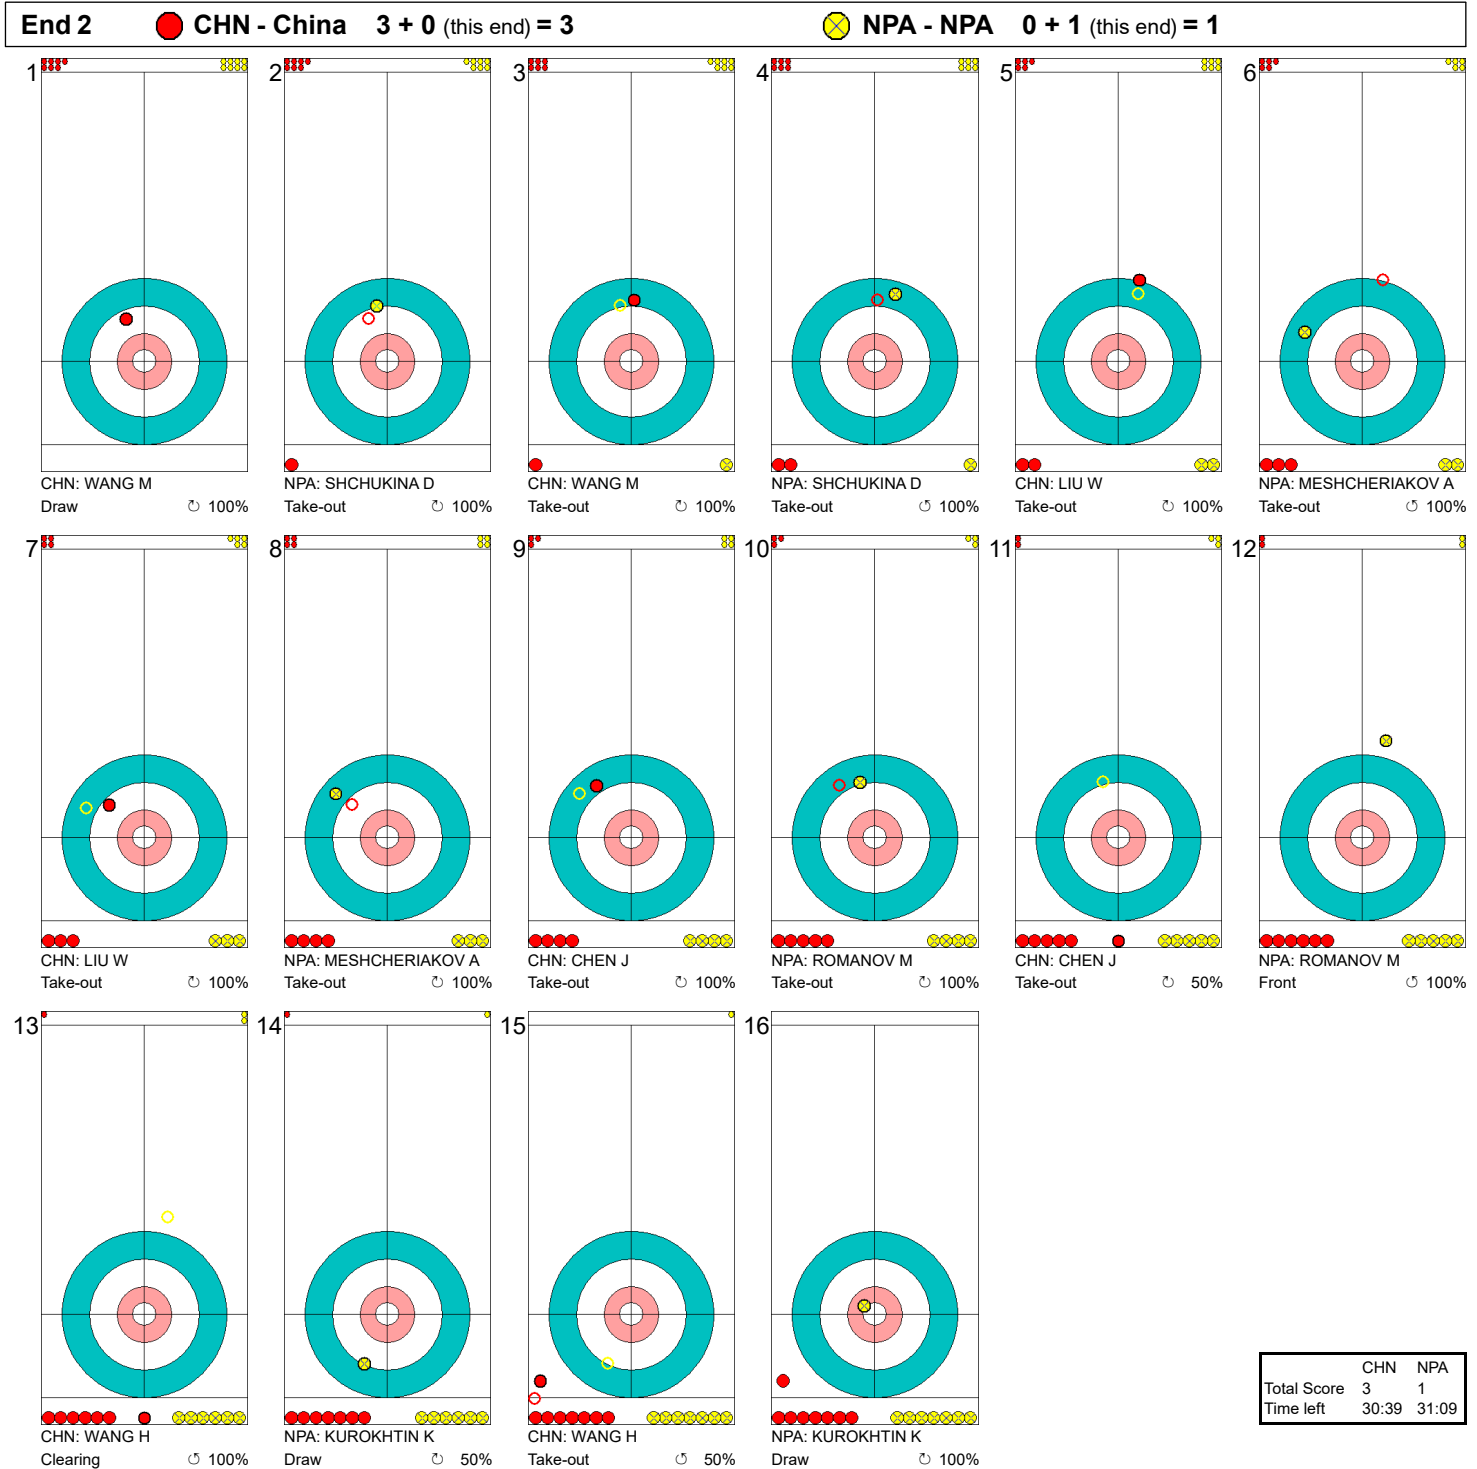

Game - Shot by Shot
게임-각각의 샷

Legend:
 ↻ Clockwise ↺ Counter-clockwise - Not considered

Game - Shot by Shot
게임-각각의 샷

Legend:
 ↻ Clockwise ↺ Counter-clockwise - Not considered

Game - Shot by Shot
 게임-각각의 샷

Legend:
 ↻ Clockwise ↺ Counter-clockwise - Not considered

Game - Shot by Shot
게임-각각의 샷

Legend:
 ↻ Clockwise ↺ Counter-clockwise - Not considered

Game - Shot by Shot

게임-각각의 샷

End 5 ● **CHN - China** 6 + 0 (this end) = 6 ● **NPA - NPA** 3 + 1 (this end) = 4

	CHN	NPA
Total Score	6	4
Time left	16:17	17:21

Legend:
 ↻ Clockwise ↺ Counter-clockwise - Not considered

Game - Shot by Shot
게임-각각의 샷

Legend:
 ↻ Clockwise ↺ Counter-clockwise - Not considered

Game - Shot by Shot

게임-각각의 샷

End 7 ● **CHN - China** 9 + 1 (this end) = 10 ● **NPA - NPA** 4 + 0 (this end) = 4

	CHN	NPA
Total Score	10	4
Time left	07:42	06:51

Legend:
 ↻ Clockwise ↺ Counter-clockwise - Not considered