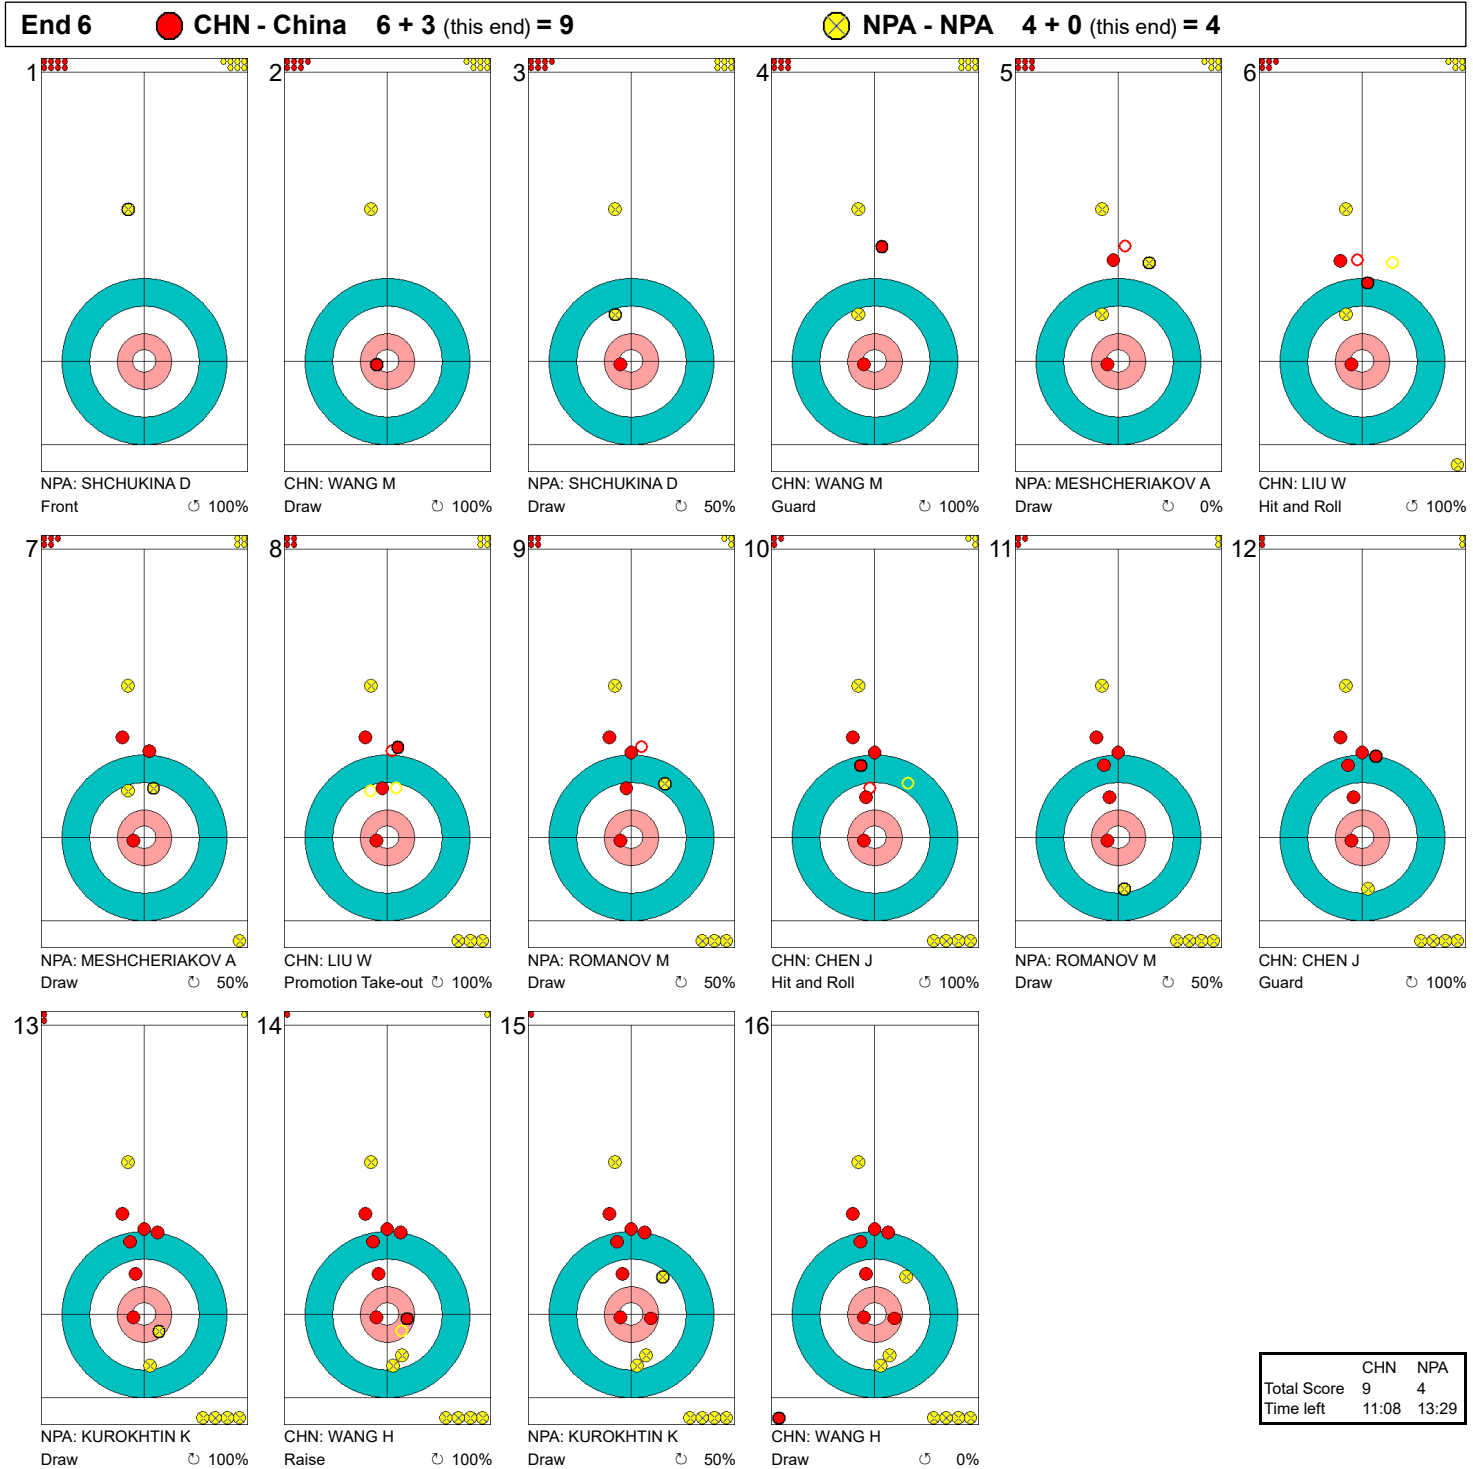

Game - Shot by Shot
게임-각각의 샷

Legend:
 ↻ Clockwise ↺ Counter-clockwise - Not considered

Game - Shot by Shot
게임-각각의 샷

Legend:
 ↻ Clockwise ↺ Counter-clockwise - Not considered

Game - Shot by Shot
 게임-각각의 샷

Legend:
 ↻ Clockwise ↺ Counter-clockwise - Not considered

Game - Shot by Shot
게임-각각의 샷

Legend:
 ↻ Clockwise ↺ Counter-clockwise - Not considered

Game - Shot by Shot

게임-각각의 샷

End 5 ● **CHN - China** 6 + 0 (this end) = 6 ● **NPA - NPA** 3 + 1 (this end) = 4

	CHN	NPA
Total Score	6	4
Time left	16:17	17:21

Legend:
 ↻ Clockwise ↺ Counter-clockwise - Not considered

Game - Shot by Shot
게임-각각의 샷

Legend:
 ↻ Clockwise ↺ Counter-clockwise - Not considered

Game - Shot by Shot

게임-각각의 샷

End 7 ● **CHN - China** 9 + 1 (this end) = 10 ● **NPA - NPA** 4 + 0 (this end) = 4

	CHN	NPA
Total Score	10	4
Time left	07:42	06:51

Legend:
 ↻ Clockwise ↺ Counter-clockwise - Not considered