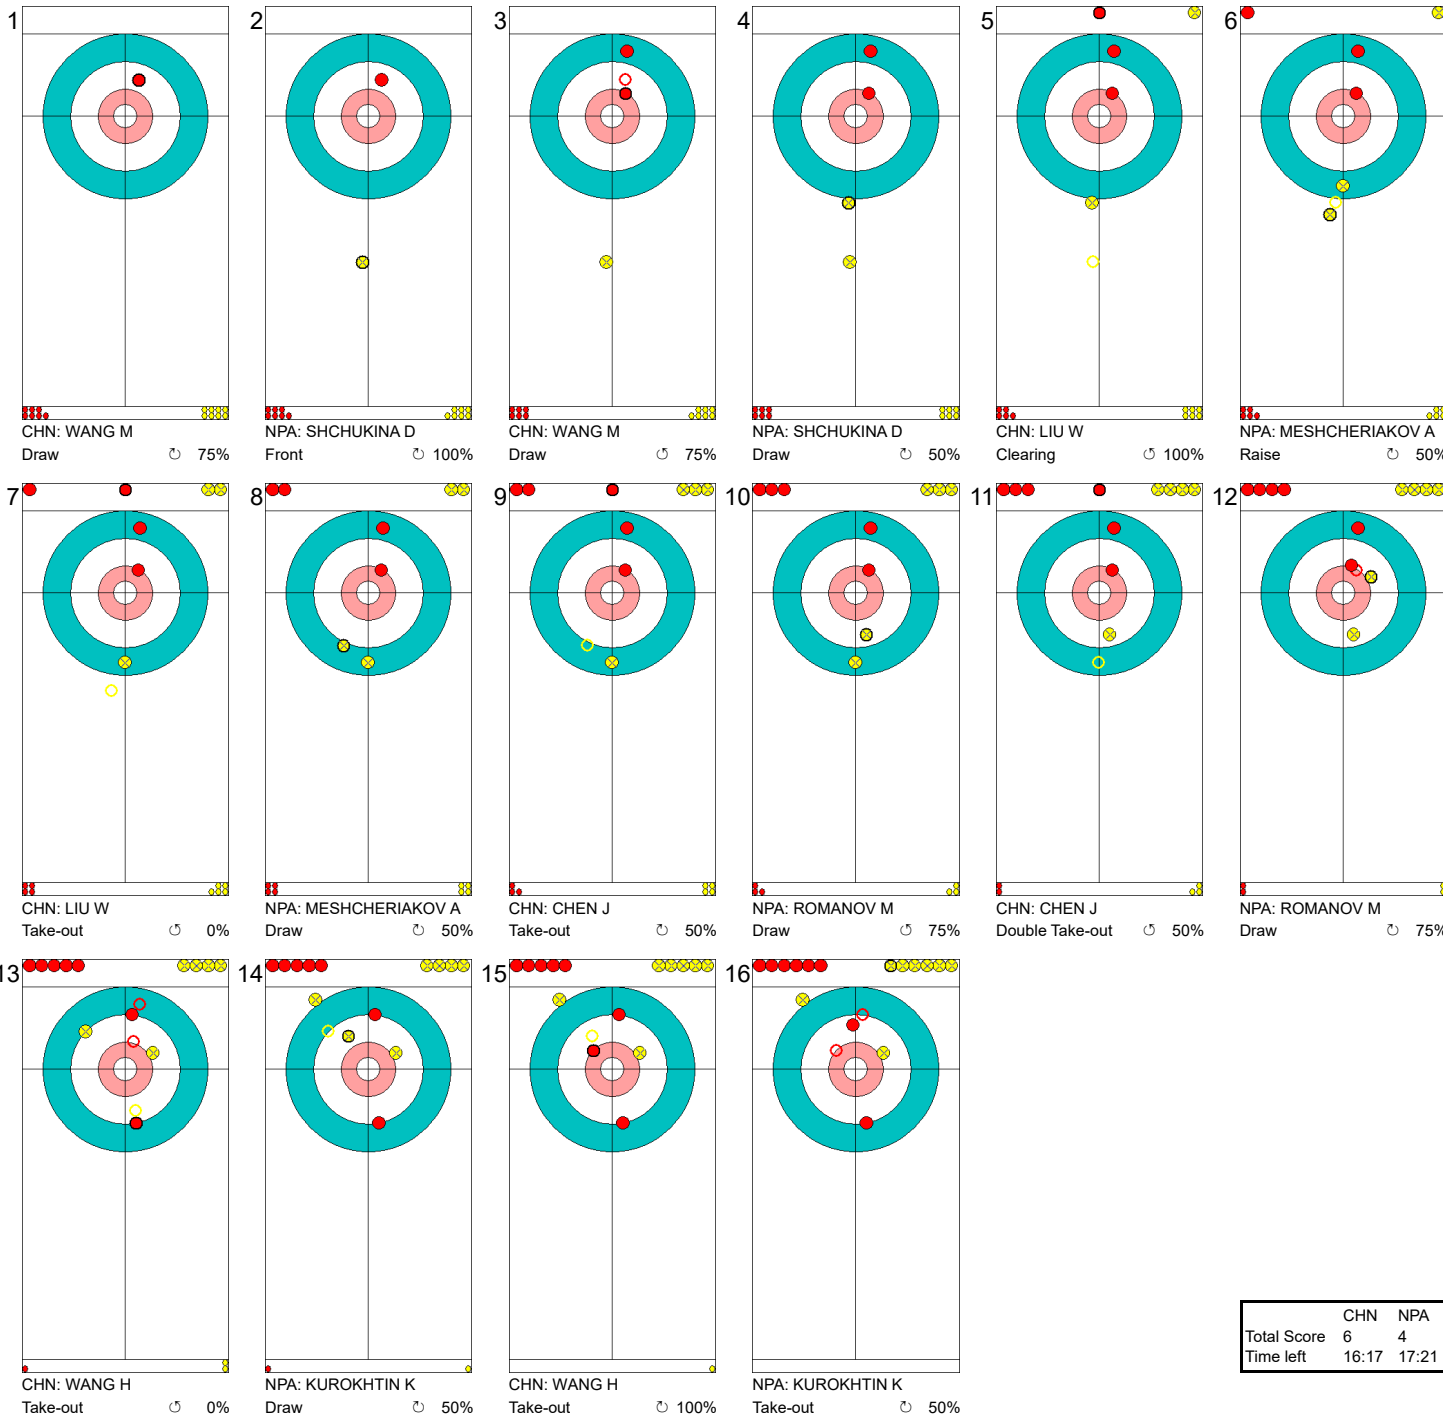

Game - Shot by Shot
게임-각각의 샷

Legend:
 ↻ Clockwise ↺ Counter-clockwise - Not considered

Game - Shot by Shot
게임-각각의 샷

Legend:
 ↻ Clockwise ↺ Counter-clockwise - Not considered

Game - Shot by Shot
 게임-각각의 샷

Legend:
 ↻ Clockwise ↺ Counter-clockwise - Not considered

Game - Shot by Shot
게임-각각의 샷

Legend:
 ↻ Clockwise ↺ Counter-clockwise - Not considered

Game - Shot by Shot

게임-각각의 샷

End 5 ● **CHN - China** 6 + 0 (this end) = 6 ● **NPA - NPA** 3 + 1 (this end) = 4

	CHN	NPA
Total Score	6	4
Time left	16:17	17:21

Legend:
 ↻ Clockwise ↺ Counter-clockwise - Not considered

Game - Shot by Shot
게임-각각의 샷

Legend:
 ↻ Clockwise ↺ Counter-clockwise - Not considered

Game - Shot by Shot

게임-각각의 샷

End 7 ● **CHN - China** 9 + 1 (this end) = 10 ● **NPA - NPA** 4 + 0 (this end) = 4

	CHN	NPA
Total Score	10	4
Time left	07:42	06:51

Legend:
 ↻ Clockwise ↺ Counter-clockwise - Not considered