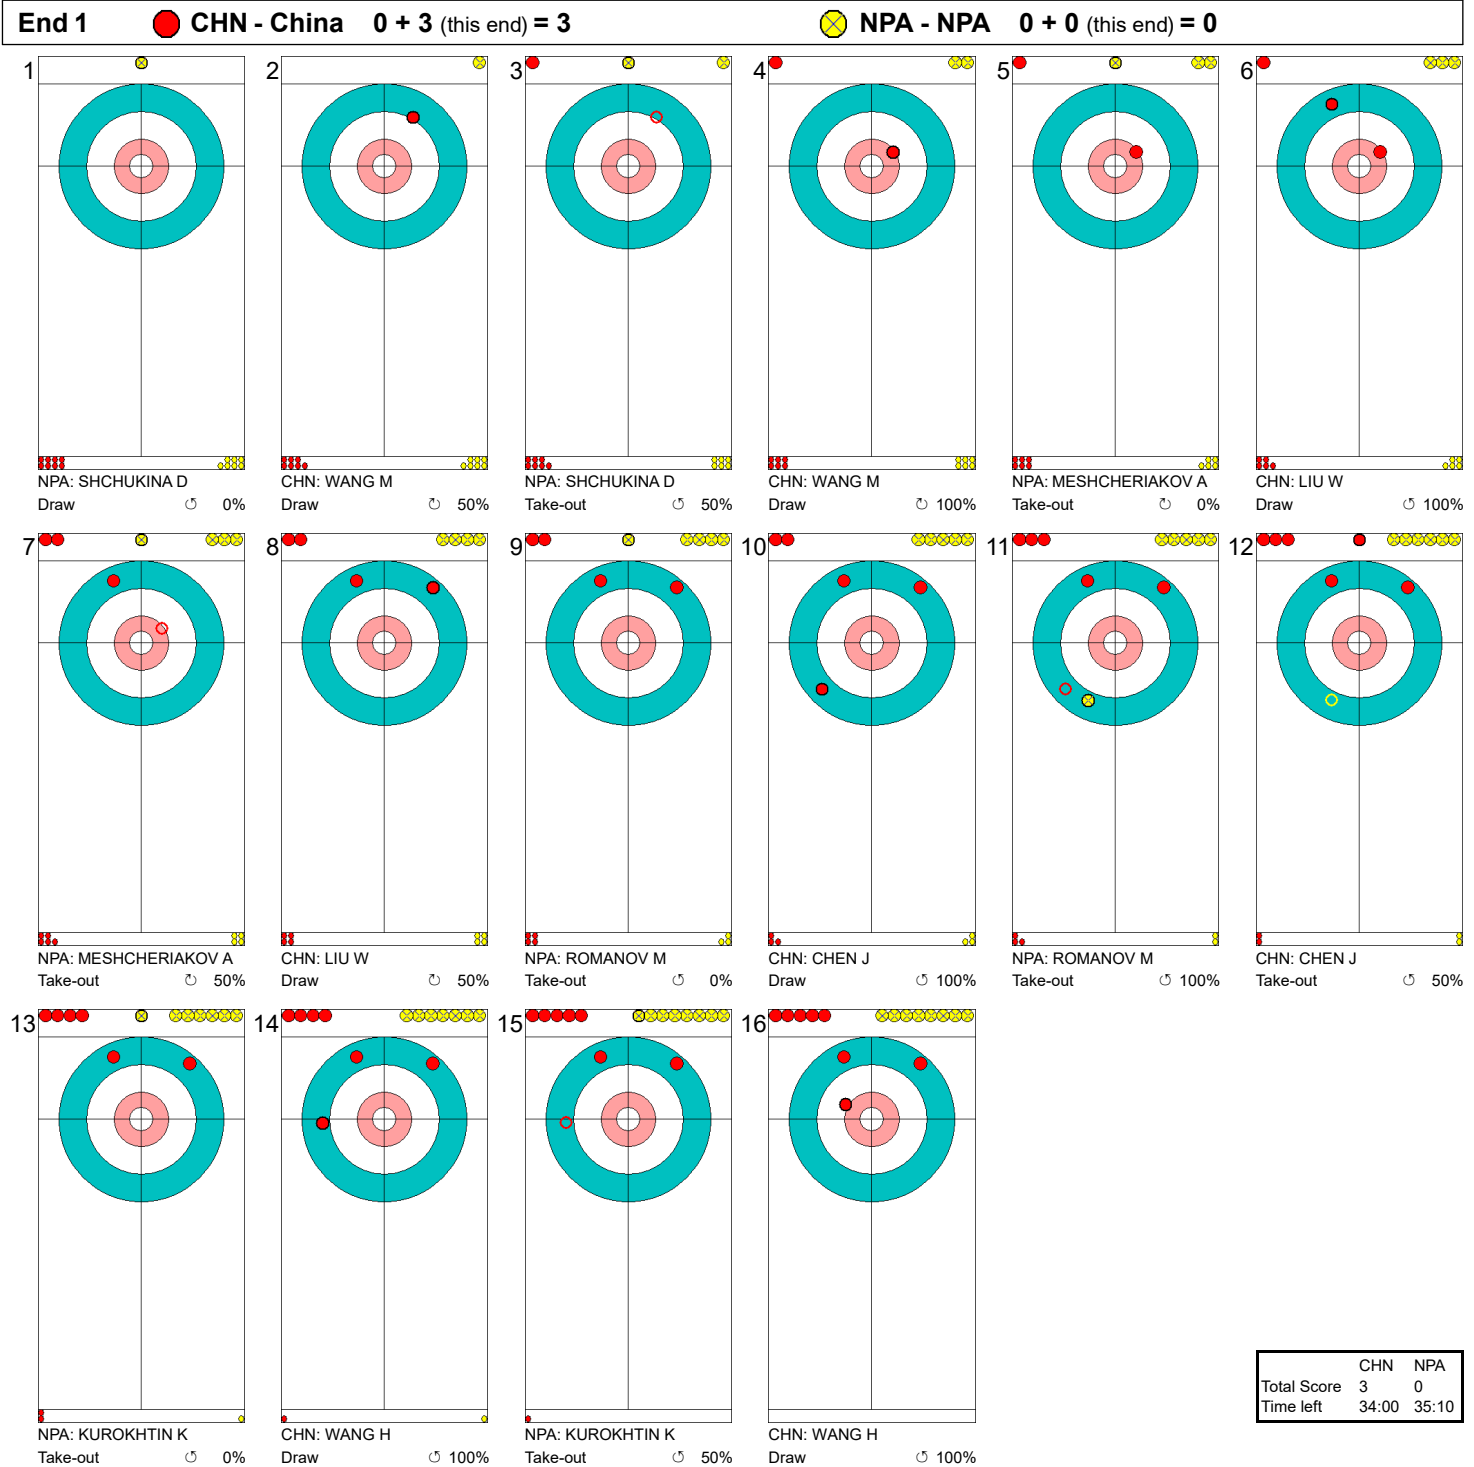

Game - Shot by Shot
게임-각각의 샷

Legend:
 ↻ Clockwise ↺ Counter-clockwise - Not considered

Game - Shot by Shot
게임-각각의 샷

Legend:
 ↻ Clockwise ↺ Counter-clockwise - Not considered

Game - Shot by Shot
 게임-각각의 샷

Legend:
 ↻ Clockwise ↺ Counter-clockwise - Not considered

Game - Shot by Shot
게임-각각의 샷

Legend:
 ↻ Clockwise ↺ Counter-clockwise - Not considered

Game - Shot by Shot

게임-각각의 샷

End 5 ● **CHN - China** 6 + 0 (this end) = 6 ● **NPA - NPA** 3 + 1 (this end) = 4

	CHN	NPA
Total Score	6	4
Time left	16:17	17:21

Legend:
 ↻ Clockwise ↺ Counter-clockwise - Not considered

Game - Shot by Shot
게임-각각의 샷

Legend:
 ↻ Clockwise ↺ Counter-clockwise - Not considered

Game - Shot by Shot

게임-각각의 샷

End 7 ● **CHN - China** 9 + 1 (this end) = 10 ● **NPA - NPA** 4 + 0 (this end) = 4

	CHN	NPA
Total Score	10	4
Time left	07:42	06:51

Legend:
 ↻ Clockwise ↺ Counter-clockwise - Not considered