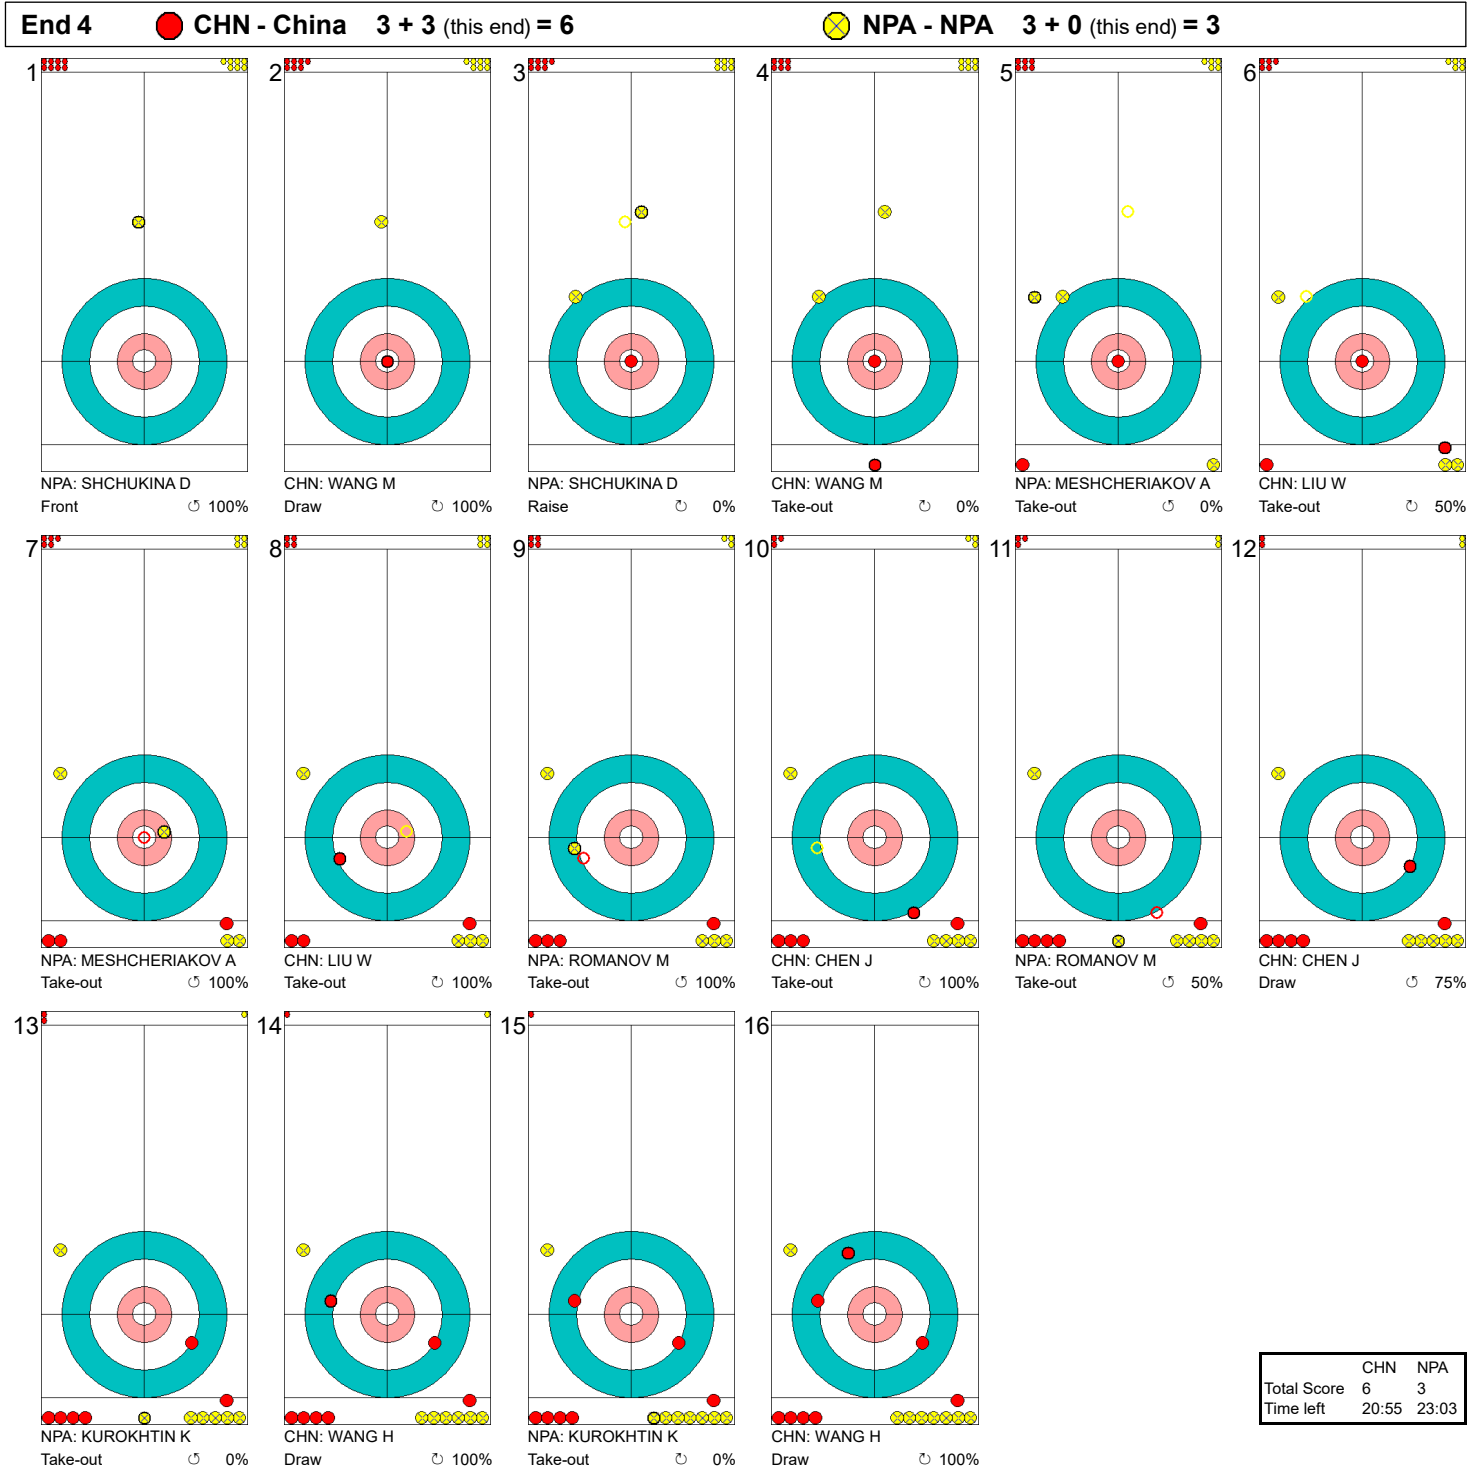

Game - Shot by Shot
게임-각각의 샷

Legend:
 ↻ Clockwise ↺ Counter-clockwise - Not considered

Game - Shot by Shot
게임-각각의 샷

Legend:
 ↻ Clockwise ↺ Counter-clockwise - Not considered

Game - Shot by Shot
 게임-각각의 샷

Legend:
 ↻ Clockwise ↺ Counter-clockwise - Not considered

Game - Shot by Shot
게임-각각의 샷

Legend:
 ↻ Clockwise ↺ Counter-clockwise - Not considered

Game - Shot by Shot

게임-각각의 샷

End 5 ● **CHN - China** 6 + 0 (this end) = 6 ● **NPA - NPA** 3 + 1 (this end) = 4

	CHN	NPA
Total Score	6	4
Time left	16:17	17:21

Legend:
 ↻ Clockwise ↺ Counter-clockwise - Not considered

Game - Shot by Shot
게임-각각의 샷

Legend:
 ↻ Clockwise ↺ Counter-clockwise - Not considered

Game - Shot by Shot

게임-각각의 샷

End 7 ● **CHN - China** 9 + 1 (this end) = 10 ● **NPA - NPA** 4 + 0 (this end) = 4

	CHN	NPA
Total Score	10	4
Time left	07:42	06:51

Legend:
 ↻ Clockwise ↺ Counter-clockwise - Not considered