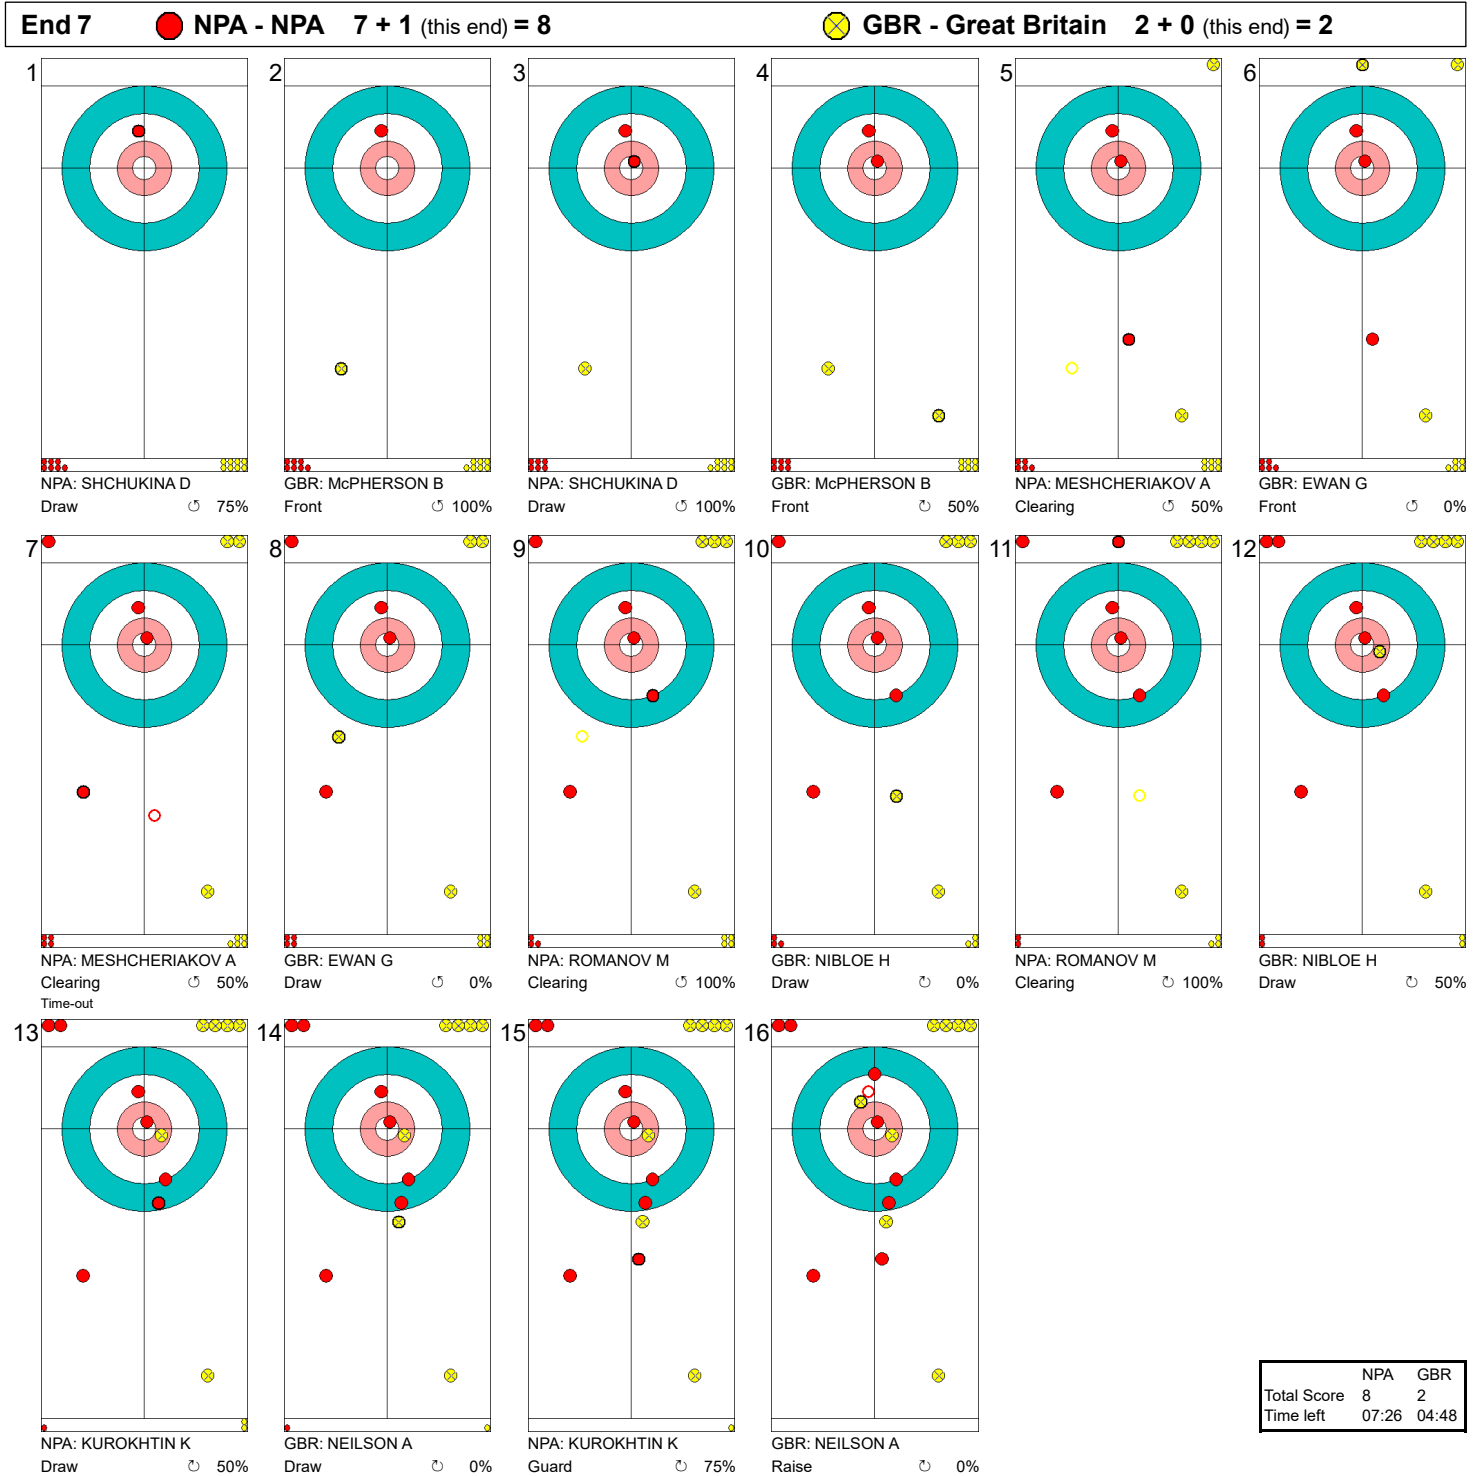

Game - Shot by Shot
게임-각각의 샷

Legend:
 ↻ Clockwise ↺ Counter-clockwise - Not considered

Game - Shot by Shot
게임-각각의 샷

Legend:
 ↻ Clockwise ↺ Counter-clockwise - Not considered

Game - Shot by Shot
 게임-각각의 샷

Legend:
 ↻ Clockwise ↺ Counter-clockwise - Not considered