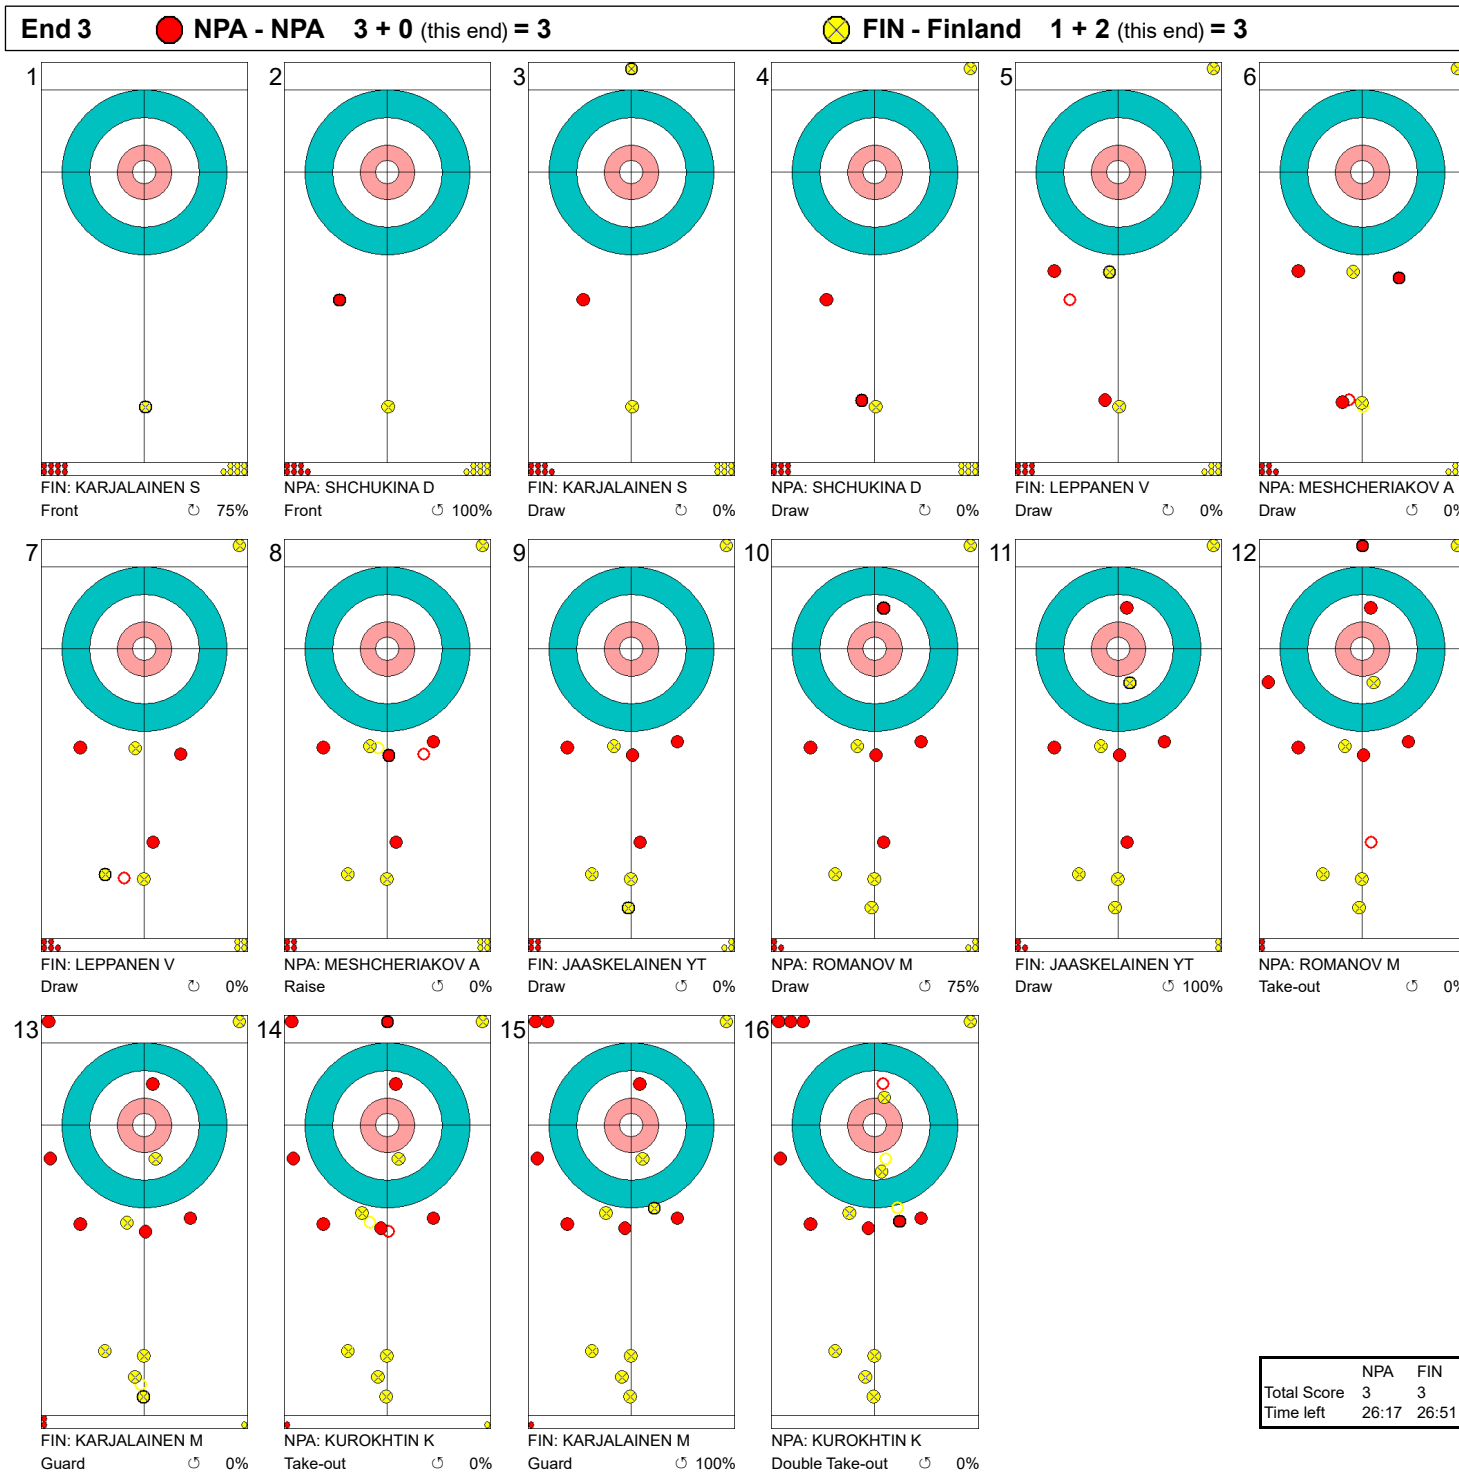

Game - Shot by Shot

게임-각각의 샷

**Legend:**  
 ↻ Clockwise      ↺ Counter-clockwise      - Not considered

Game - Shot by Shot  
게임-각각의 샷

**Legend:**  
 ↻ Clockwise      ↻ Counter-clockwise      - Not considered

**Game - Shot by Shot**  
 게임-각각의 샷

**Legend:**  
 ↻ Clockwise      ↺ Counter-clockwise      - Not considered

Game - Shot by Shot  
게임-각각의 샷

**Legend:**  
 ↻ Clockwise      ↺ Counter-clockwise      - Not considered

Game - Shot by Shot  
게임-각각의 샷

**Legend:**  
 ↻ Clockwise      ↺ Counter-clockwise      - Not considered

Game - Shot by Shot

게임-각각의 샷

**Legend:**  
 ↻ Clockwise      ↺ Counter-clockwise      - Not considered