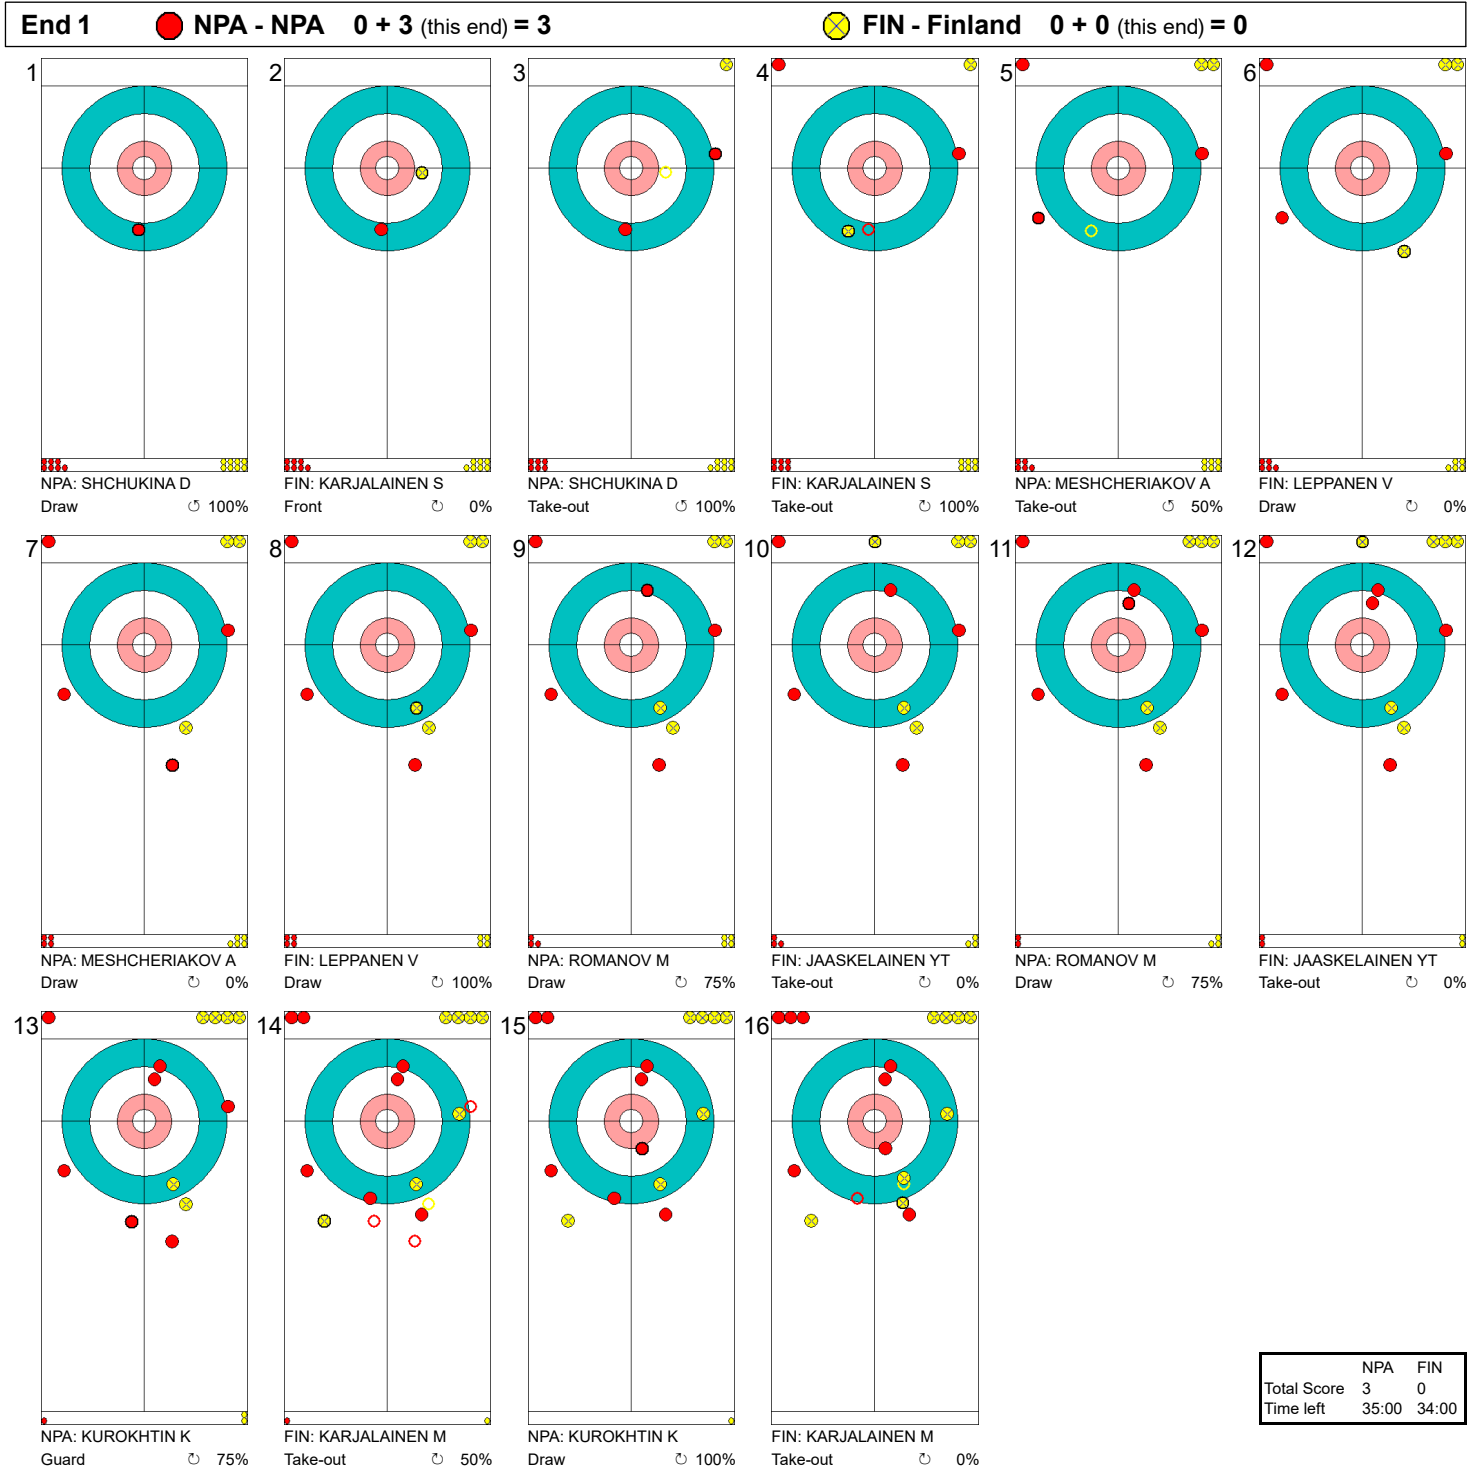

Game - Shot by Shot

게임-각각의 샷

**Legend:**  
 ↻ Clockwise      ↺ Counter-clockwise      - Not considered

Game - Shot by Shot  
게임-각각의 샷

**Legend:**  
 ↻ Clockwise      ↻ Counter-clockwise      - Not considered

**Game - Shot by Shot**  
 게임-각각의 샷

**Legend:**  
 ↻ Clockwise      ↺ Counter-clockwise      - Not considered

Game - Shot by Shot  
게임-각각의 샷

**Legend:**  
 ↻ Clockwise      ↺ Counter-clockwise      - Not considered

Game - Shot by Shot  
게임-각각의 샷

**Legend:**  
 ↻ Clockwise      ↺ Counter-clockwise      - Not considered

Game - Shot by Shot

게임-각각의 샷

**Legend:**  
 ↻ Clockwise      ↺ Counter-clockwise      - Not considered