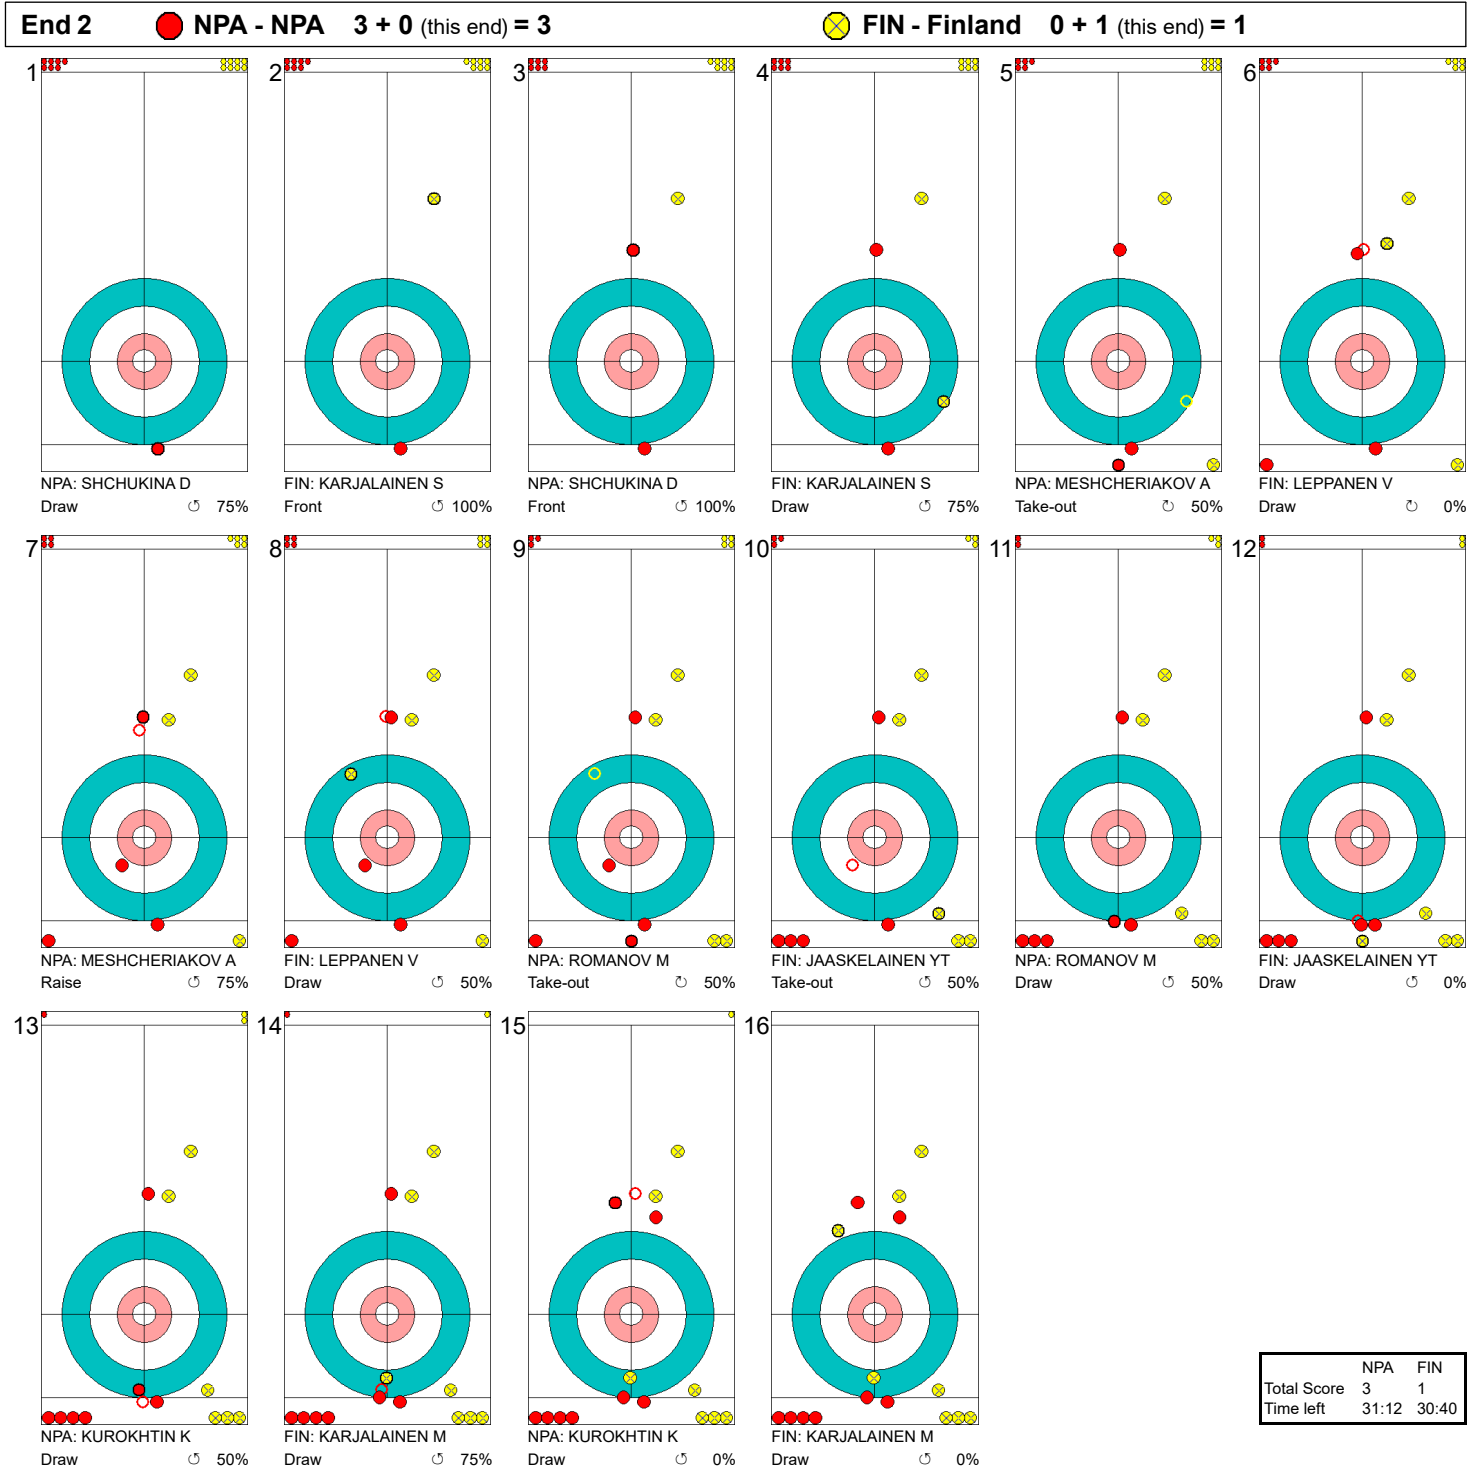

Game - Shot by Shot

게임-각각의 샷

**Legend:**  
 ↻ Clockwise      ↺ Counter-clockwise      - Not considered

Game - Shot by Shot  
게임-각각의 샷

**Legend:**  
 ↻ Clockwise      ↻ Counter-clockwise      - Not considered

**Game - Shot by Shot**  
 게임-각각의 샷

**Legend:**  
 ↻ Clockwise      ↺ Counter-clockwise      - Not considered

Game - Shot by Shot  
게임-각각의 샷

**Legend:**  
 ↻ Clockwise      ↺ Counter-clockwise      - Not considered

Game - Shot by Shot  
게임-각각의 샷

**Legend:**  
 ↻ Clockwise      ↺ Counter-clockwise      - Not considered

Game - Shot by Shot

게임-각각의 샷

**Legend:**  
 ↻ Clockwise      ↺ Counter-clockwise      - Not considered