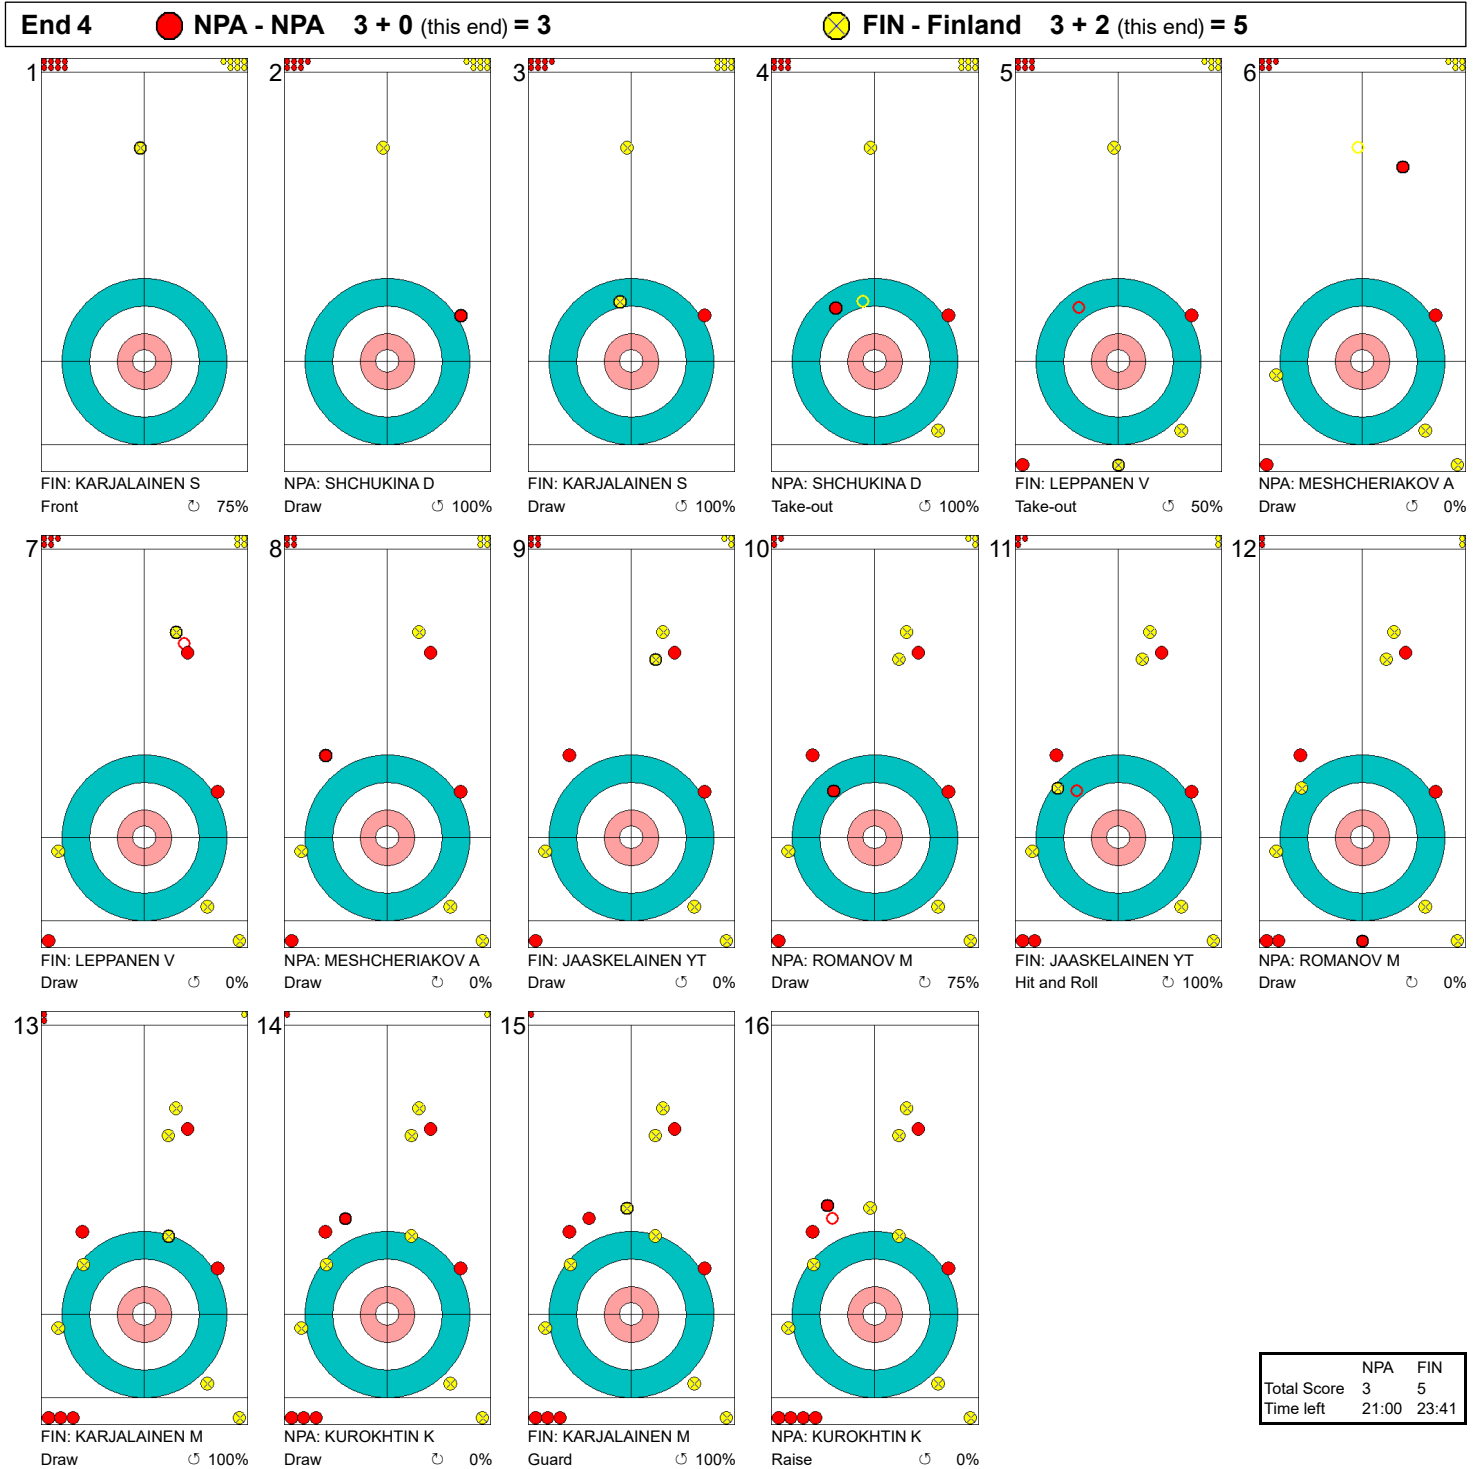

Game - Shot by Shot

게임-각각의 샷

**Legend:**  
 ↻ Clockwise      ↺ Counter-clockwise      - Not considered

Game - Shot by Shot  
게임-각각의 샷

**Legend:**  
 ↻ Clockwise      ↻ Counter-clockwise      - Not considered

**Game - Shot by Shot**  
 게임-각각의 샷

**Legend:**  
 ↻ Clockwise      ↺ Counter-clockwise      - Not considered

Game - Shot by Shot  
게임-각각의 샷

**Legend:**  
 ↻ Clockwise      ↺ Counter-clockwise      - Not considered

Game - Shot by Shot  
게임-각각의 샷

**Legend:**  
 ↻ Clockwise      ↺ Counter-clockwise      - Not considered

Game - Shot by Shot

게임-각각의 샷

**Legend:**  
 ↻ Clockwise      ↺ Counter-clockwise      - Not considered