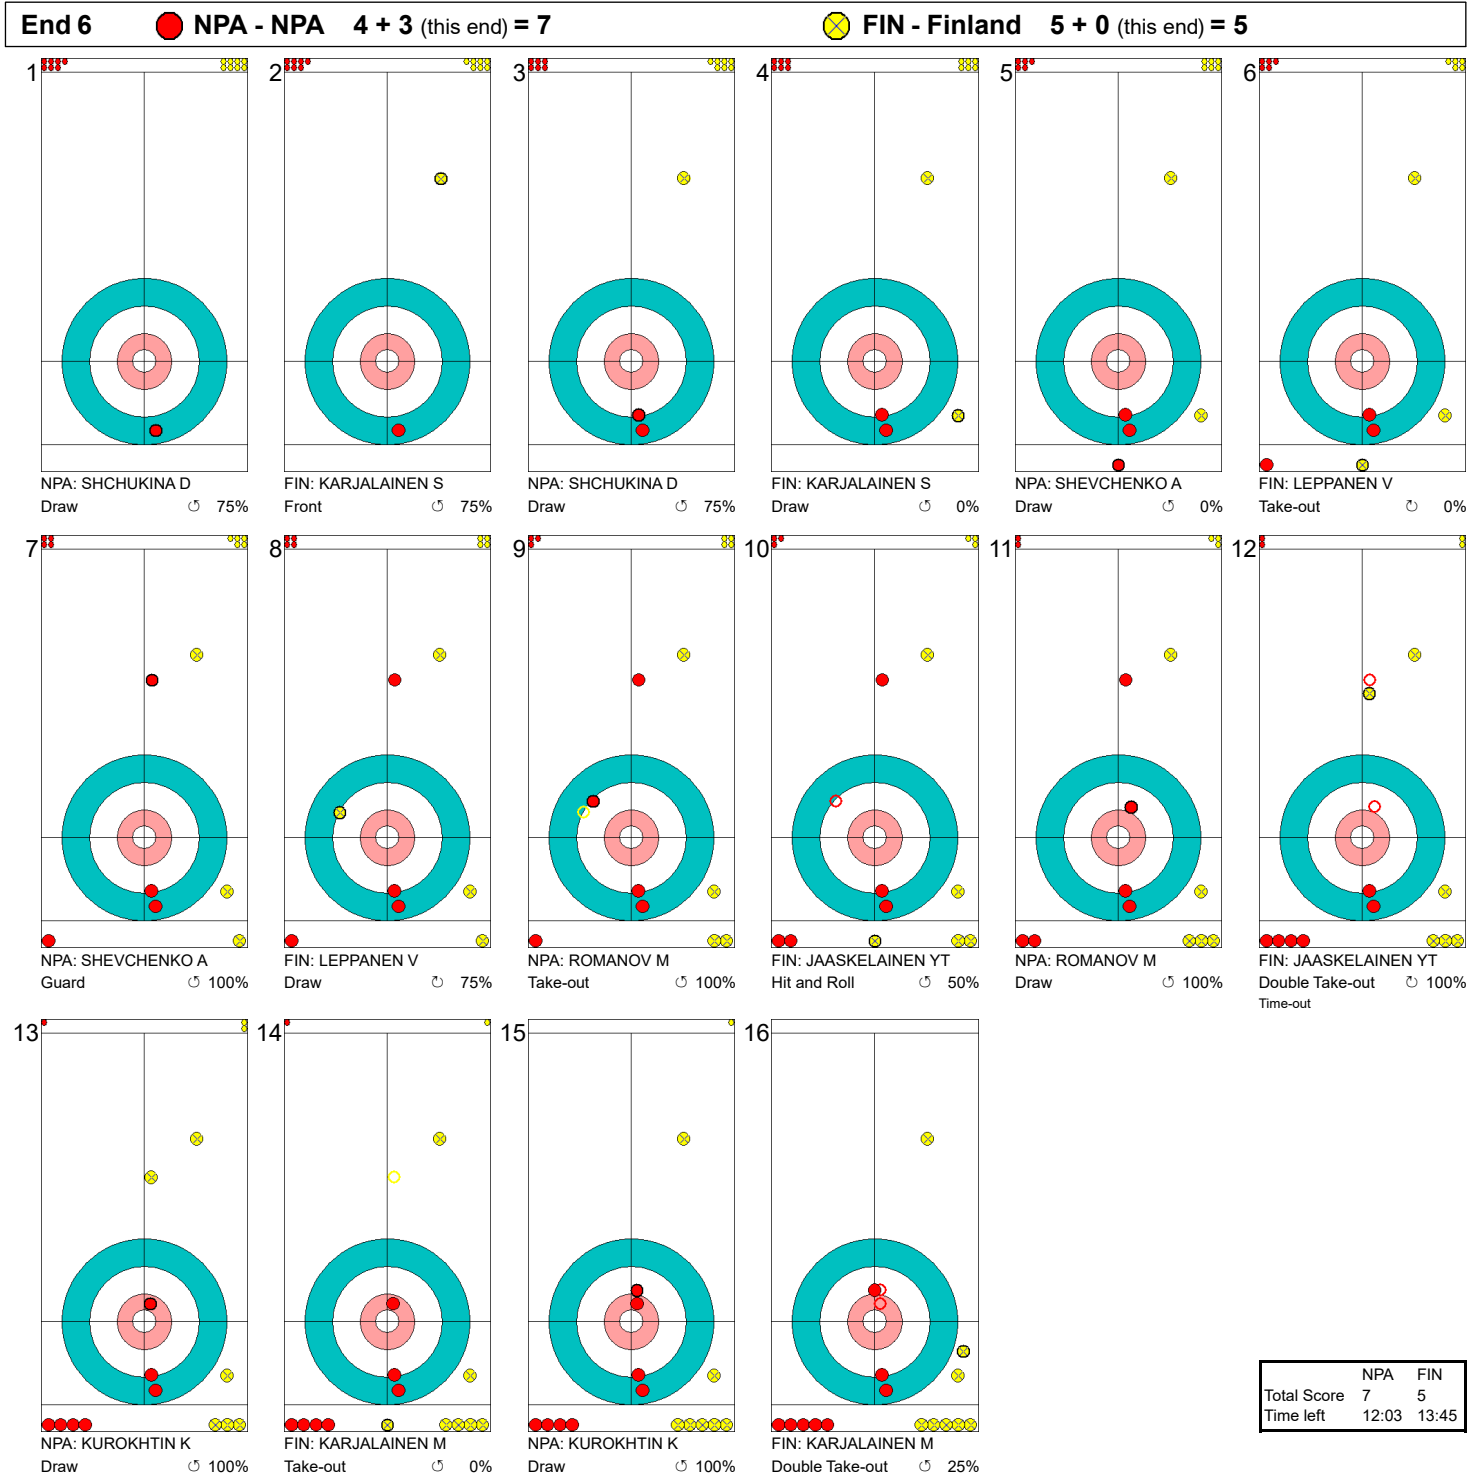

Game - Shot by Shot

게임-각각의 샷

**Legend:**  
 ↻ Clockwise      ↺ Counter-clockwise      - Not considered

Game - Shot by Shot  
게임-각각의 샷

**Legend:**  
 ↻ Clockwise      ↻ Counter-clockwise      - Not considered

**Game - Shot by Shot**  
 게임-각각의 샷

**Legend:**  
 ↻ Clockwise      ↺ Counter-clockwise      - Not considered

Game - Shot by Shot  
게임-각각의 샷

**Legend:**  
 ↻ Clockwise      ↺ Counter-clockwise      - Not considered

Game - Shot by Shot  
게임-각각의 샷

**Legend:**  
 ↻ Clockwise      ↺ Counter-clockwise      - Not considered

Game - Shot by Shot

게임-각각의 샷

**Legend:**  
 ↻ Clockwise      ↺ Counter-clockwise      - Not considered