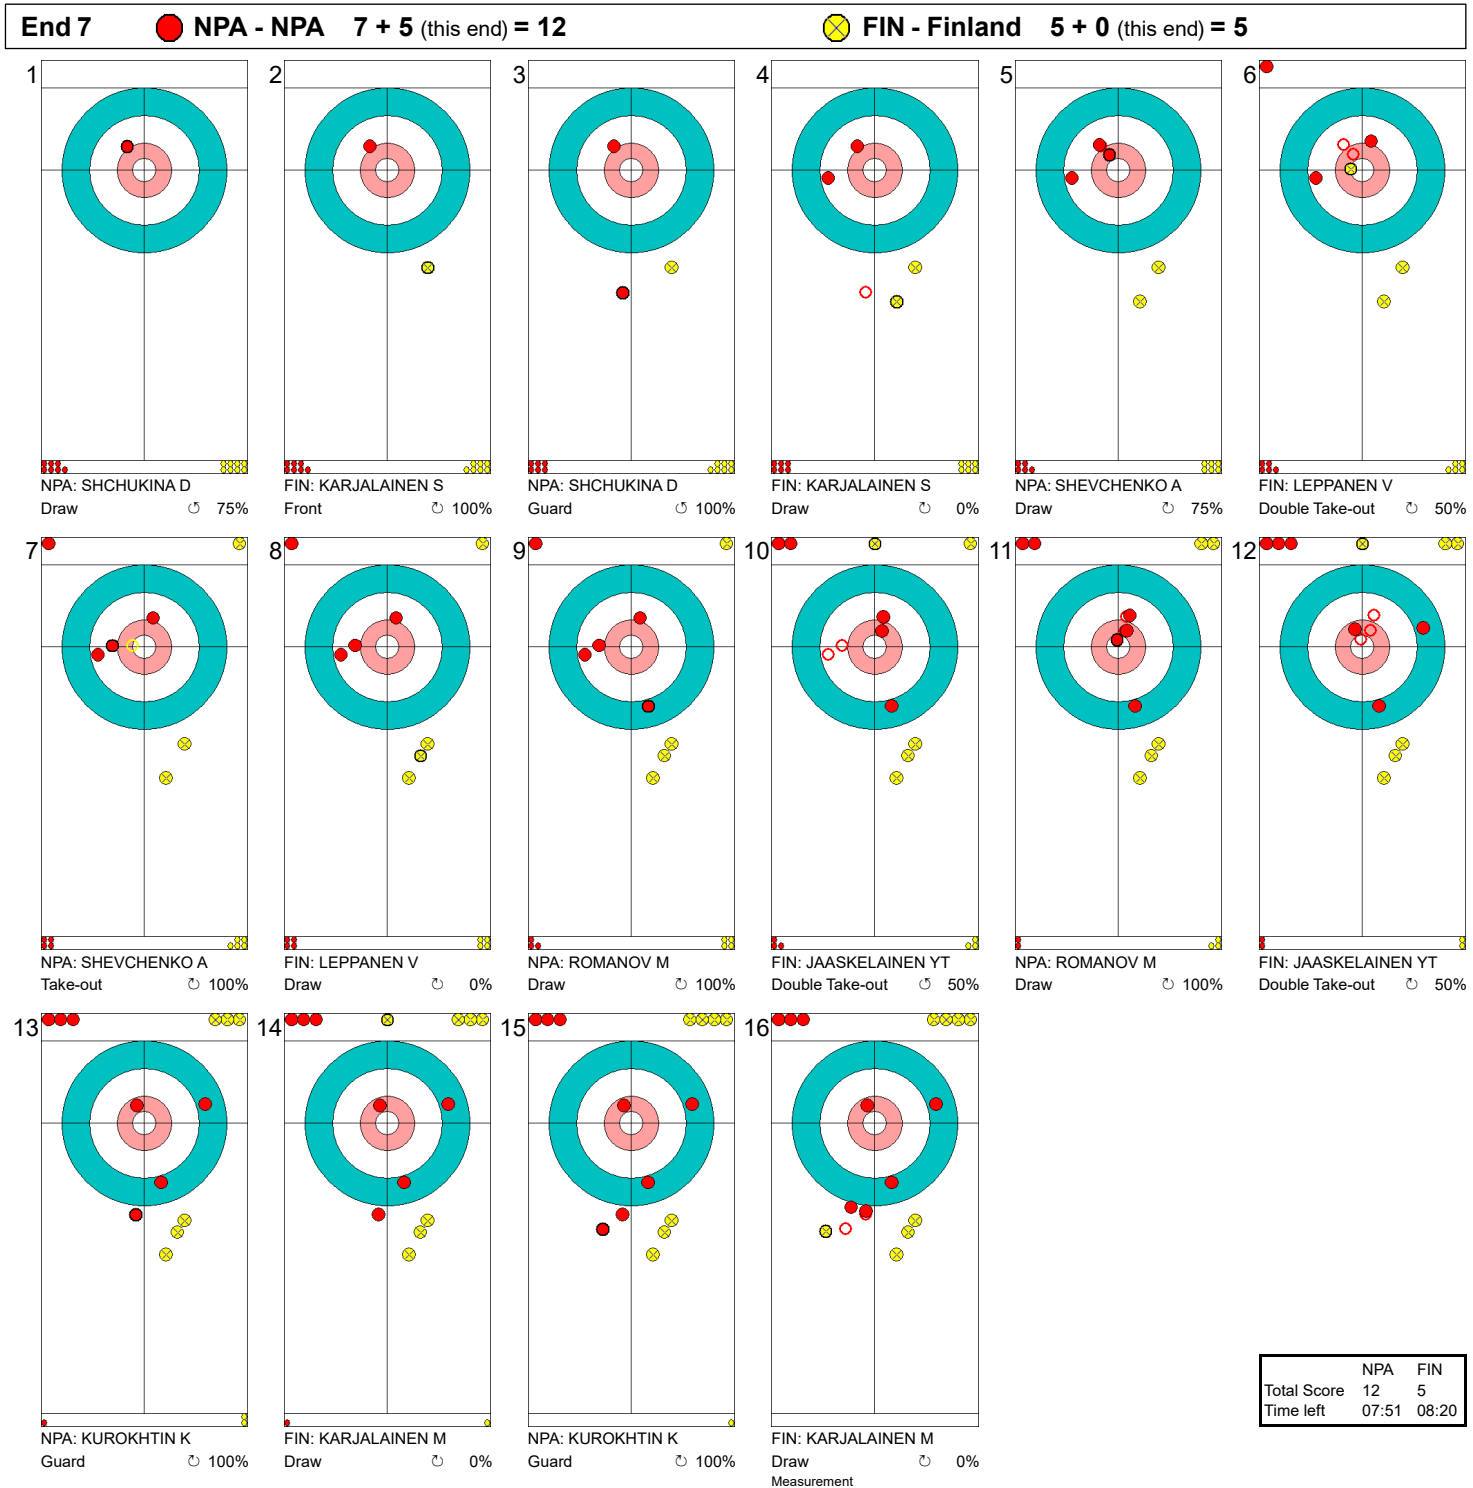

Game - Shot by Shot

게임-각각의 샷

**Legend:**  
 ↻ Clockwise      ↺ Counter-clockwise      - Not considered

Game - Shot by Shot  
게임-각각의 샷

**Legend:**  
 ↻ Clockwise      ↻ Counter-clockwise      - Not considered

**Game - Shot by Shot**  
 게임-각각의 샷

**Legend:**  
 ↻ Clockwise      ↺ Counter-clockwise      - Not considered

Game - Shot by Shot  
게임-각각의 샷

**Legend:**  
 ↻ Clockwise      ↺ Counter-clockwise      - Not considered

Game - Shot by Shot  
게임-각각의 샷

**Legend:**  
 ↻ Clockwise      ↺ Counter-clockwise      - Not considered

Game - Shot by Shot

게임-각각의 샷

**Legend:**  
 ↻ Clockwise      ↺ Counter-clockwise      - Not considered