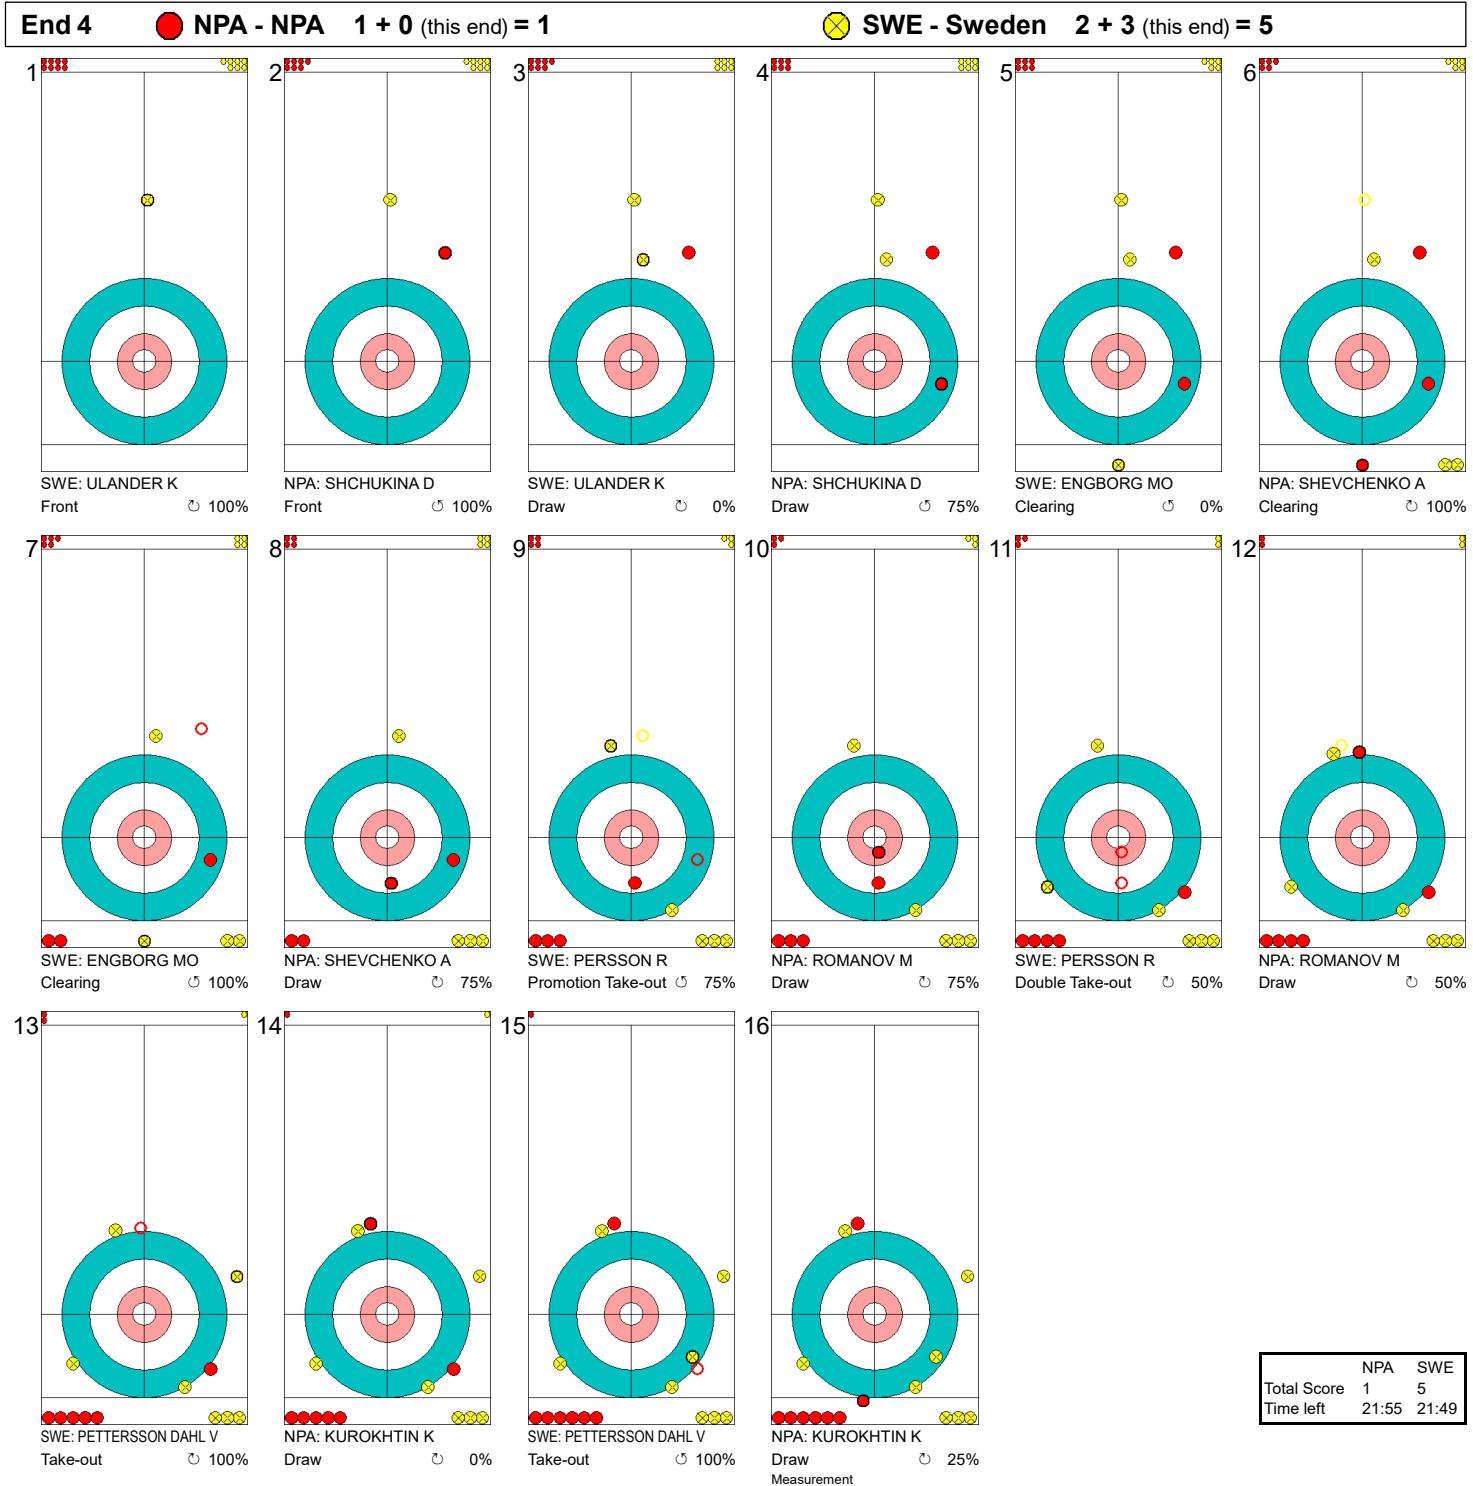

Game - Shot by Shot

게임-각각의 샷

Legend:
 ↻ Clockwise ↺ Counter-clockwise - Not considered

Game - Shot by Shot

게임-각각의 샷

Legend:
 ↻ Clockwise ↺ Counter-clockwise - Not considered

Game - Shot by Shot

게임-각각의 샷

Legend:
 ↻ Clockwise ↺ Counter-clockwise - Not considered

Game - Shot by Shot
게임-각각의 샷

Legend:
 ↻ Clockwise ↺ Counter-clockwise - Not considered

Game - Shot by Shot

게임-각각의 샷

Legend:
 ↻ Clockwise ↺ Counter-clockwise - Not considered

Game - Shot by Shot
게임-각각의 샷

Legend:
 ↻ Clockwise ↺ Counter-clockwise - Not considered

Game - Shot by Shot

게임-각각의 샷

Legend:
 ↻ Clockwise ↺ Counter-clockwise - Not considered

Game - Shot by Shot

 게임-각각의 샷

End 8 ● **NPA - NPA** 3 + X (this end) = 3 ● **SWE - Sweden** 7 + X (this end) = 7

	NPA	SWE
Total Score	3	7
Time left	02:23	03:07

Legend:

 ↻ Clockwise ↺ Counter-clockwise - Not considered

 X Unfinished end due to concession