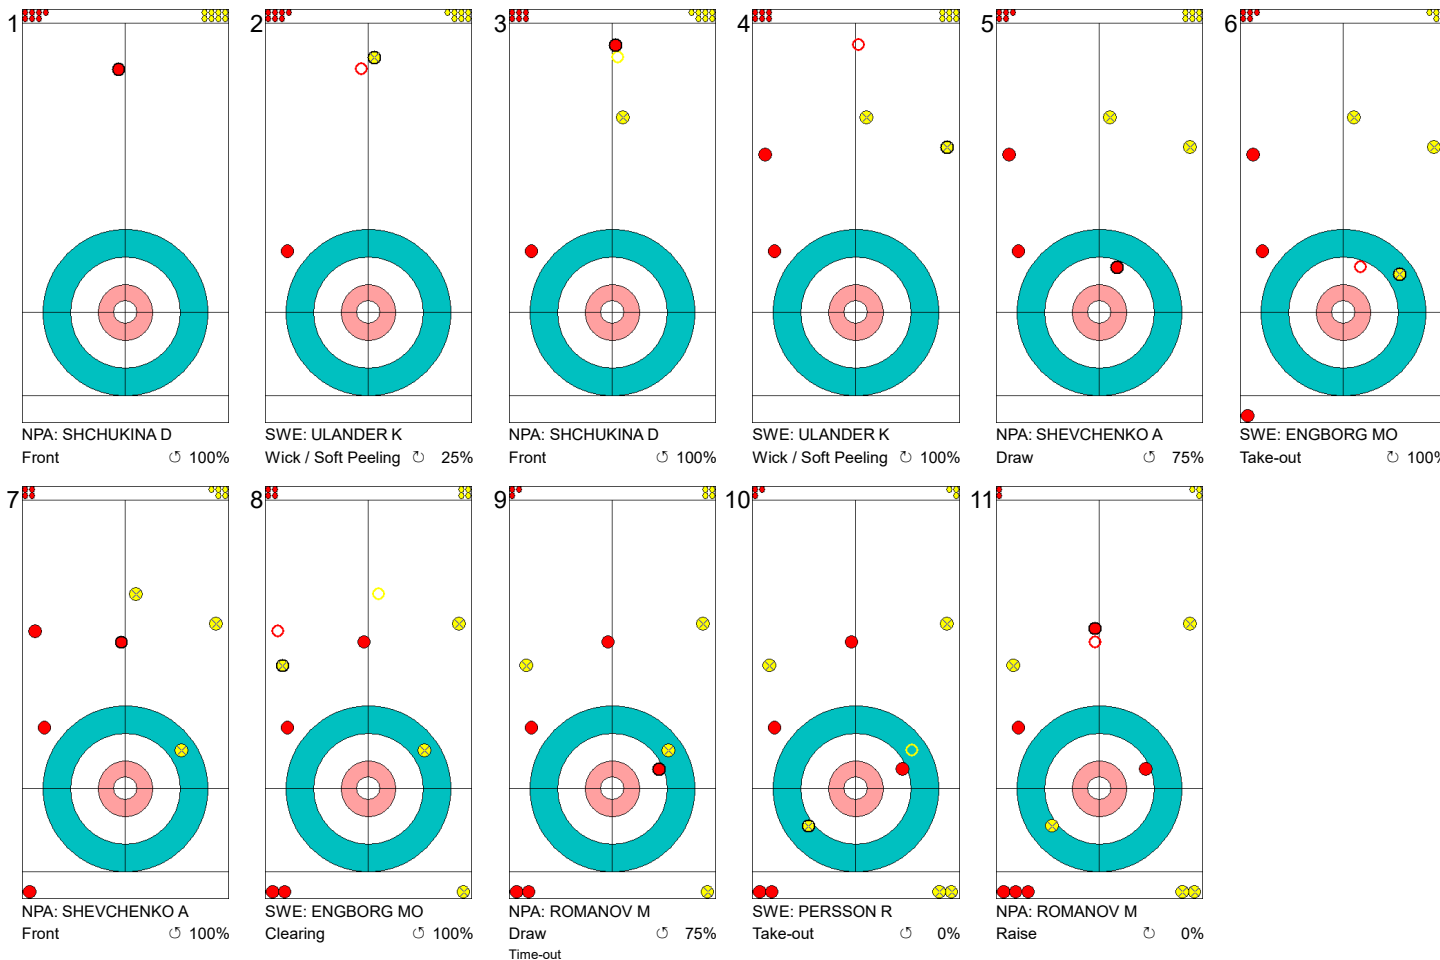

Game - Shot by Shot

게임-각각의 샷

Legend:
 ↻ Clockwise ↺ Counter-clockwise - Not considered

Game - Shot by Shot

게임-각각의 샷

Legend:
 ↻ Clockwise ↺ Counter-clockwise - Not considered

Game - Shot by Shot

게임-각각의 샷

Legend:
 ↻ Clockwise ↺ Counter-clockwise - Not considered

Game - Shot by Shot
게임-각각의 샷

Legend:
 ↻ Clockwise ↺ Counter-clockwise - Not considered

Game - Shot by Shot

게임-각각의 샷

Legend:
 ↻ Clockwise ↺ Counter-clockwise - Not considered

Game - Shot by Shot
게임-각각의 샷

Legend:
 ↻ Clockwise ↺ Counter-clockwise - Not considered

Game - Shot by Shot

게임-각각의 샷

Legend:
 ↻ Clockwise ↺ Counter-clockwise - Not considered

Game - Shot by Shot

 게임-각각의 샷

End 8 ● **NPA - NPA** 3 + X (this end) = 3 ● **SWE - Sweden** 7 + X (this end) = 7

	NPA	SWE
Total Score	3	7
Time left	02:23	03:07

Legend:

 ↻ Clockwise ↺ Counter-clockwise - Not considered

 X Unfinished end due to concession