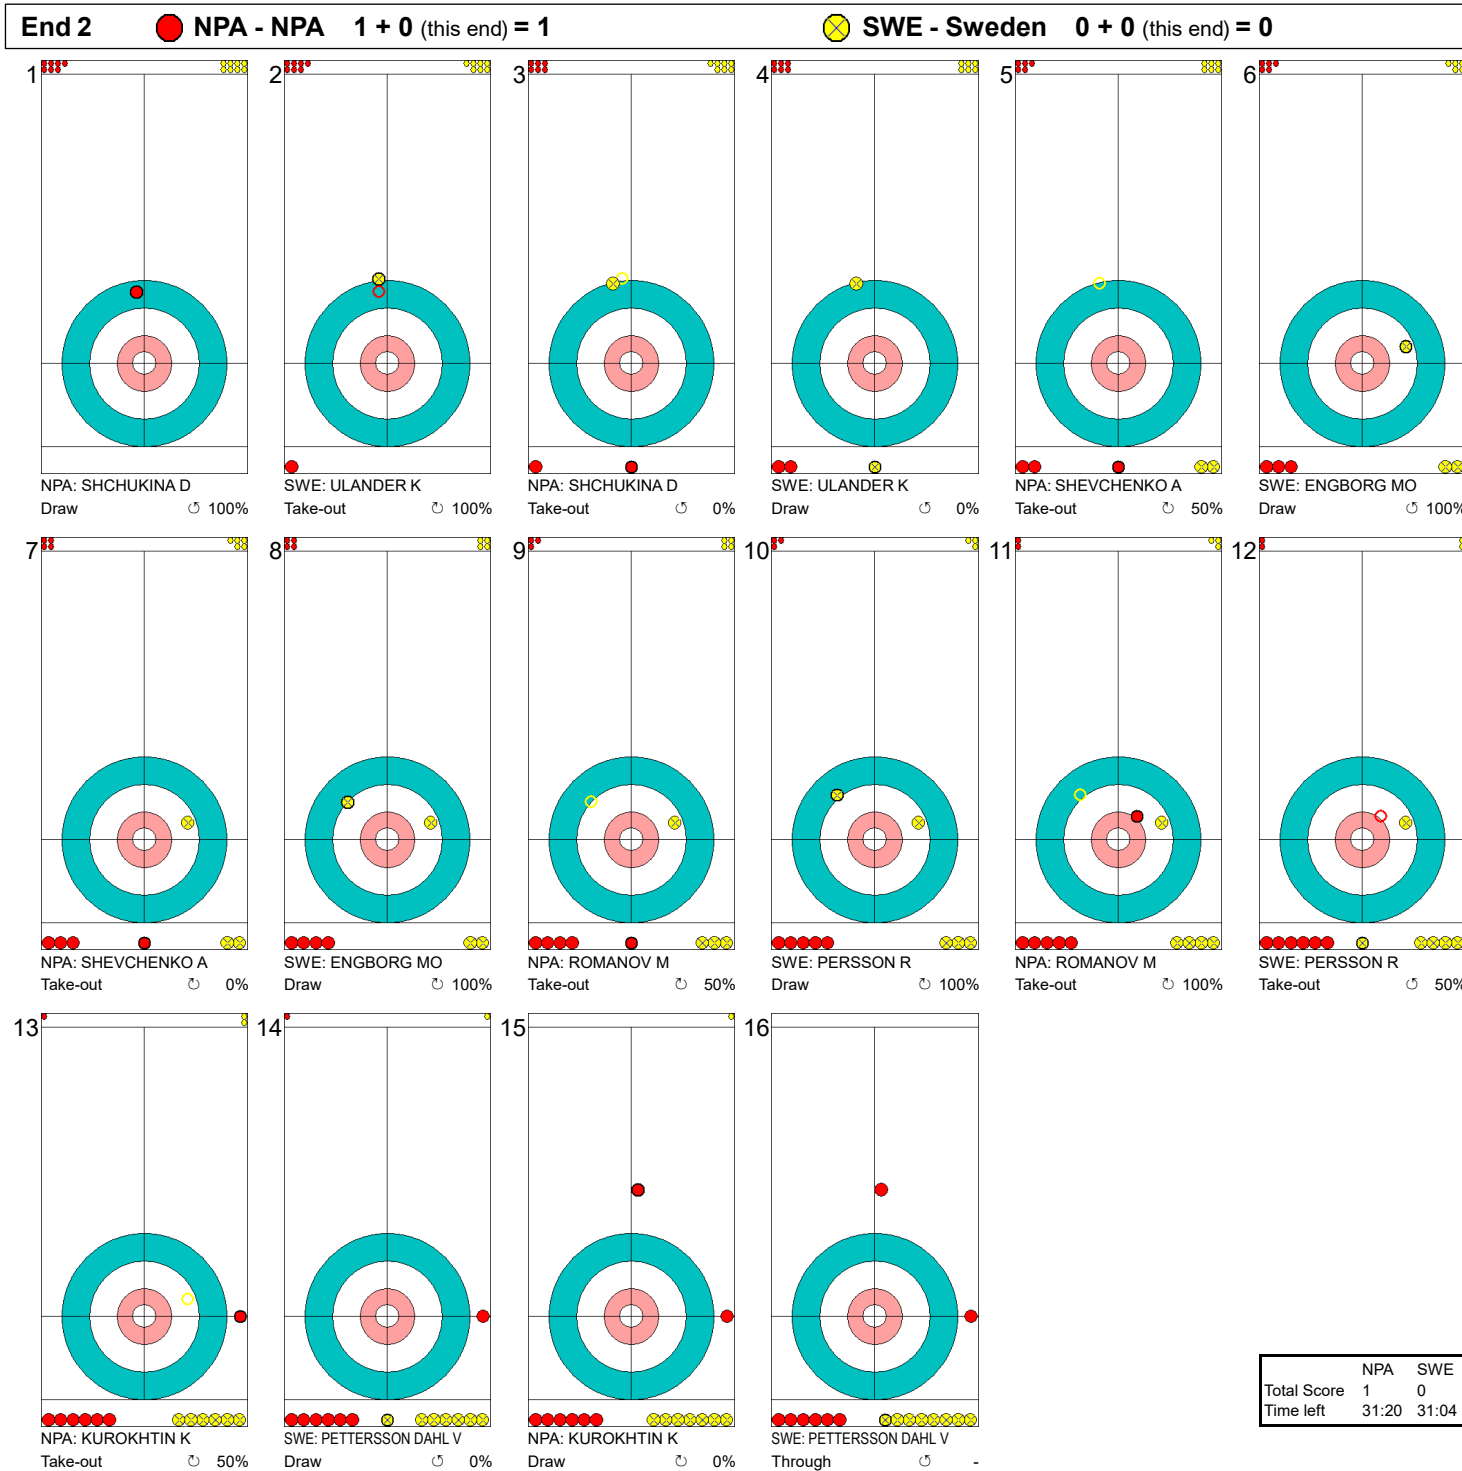

Game - Shot by Shot

게임-각각의 샷

Legend:
 ↻ Clockwise ↺ Counter-clockwise - Not considered

Game - Shot by Shot

게임-각각의 샷

Legend:
 ↻ Clockwise ↺ Counter-clockwise - Not considered

Game - Shot by Shot

게임-각각의 샷

Legend:
 ↻ Clockwise ↺ Counter-clockwise - Not considered

Game - Shot by Shot
게임-각각의 샷

Legend:
 ↻ Clockwise ↺ Counter-clockwise - Not considered

Game - Shot by Shot

게임-각각의 샷

Legend:
 ↻ Clockwise ↺ Counter-clockwise - Not considered

Game - Shot by Shot
게임-각각의 샷

Legend:
 ↻ Clockwise ↺ Counter-clockwise - Not considered

Game - Shot by Shot

게임-각각의 샷

Legend:
 ↻ Clockwise ↺ Counter-clockwise - Not considered

Game - Shot by Shot

 게임-각각의 샷

End 8 ● **NPA - NPA** 3 + X (this end) = 3 ● **SWE - Sweden** 7 + X (this end) = 7

	NPA	SWE
Total Score	3	7
Time left	02:23	03:07

Legend:

 ↻ Clockwise ↺ Counter-clockwise - Not considered

 X Unfinished end due to concession