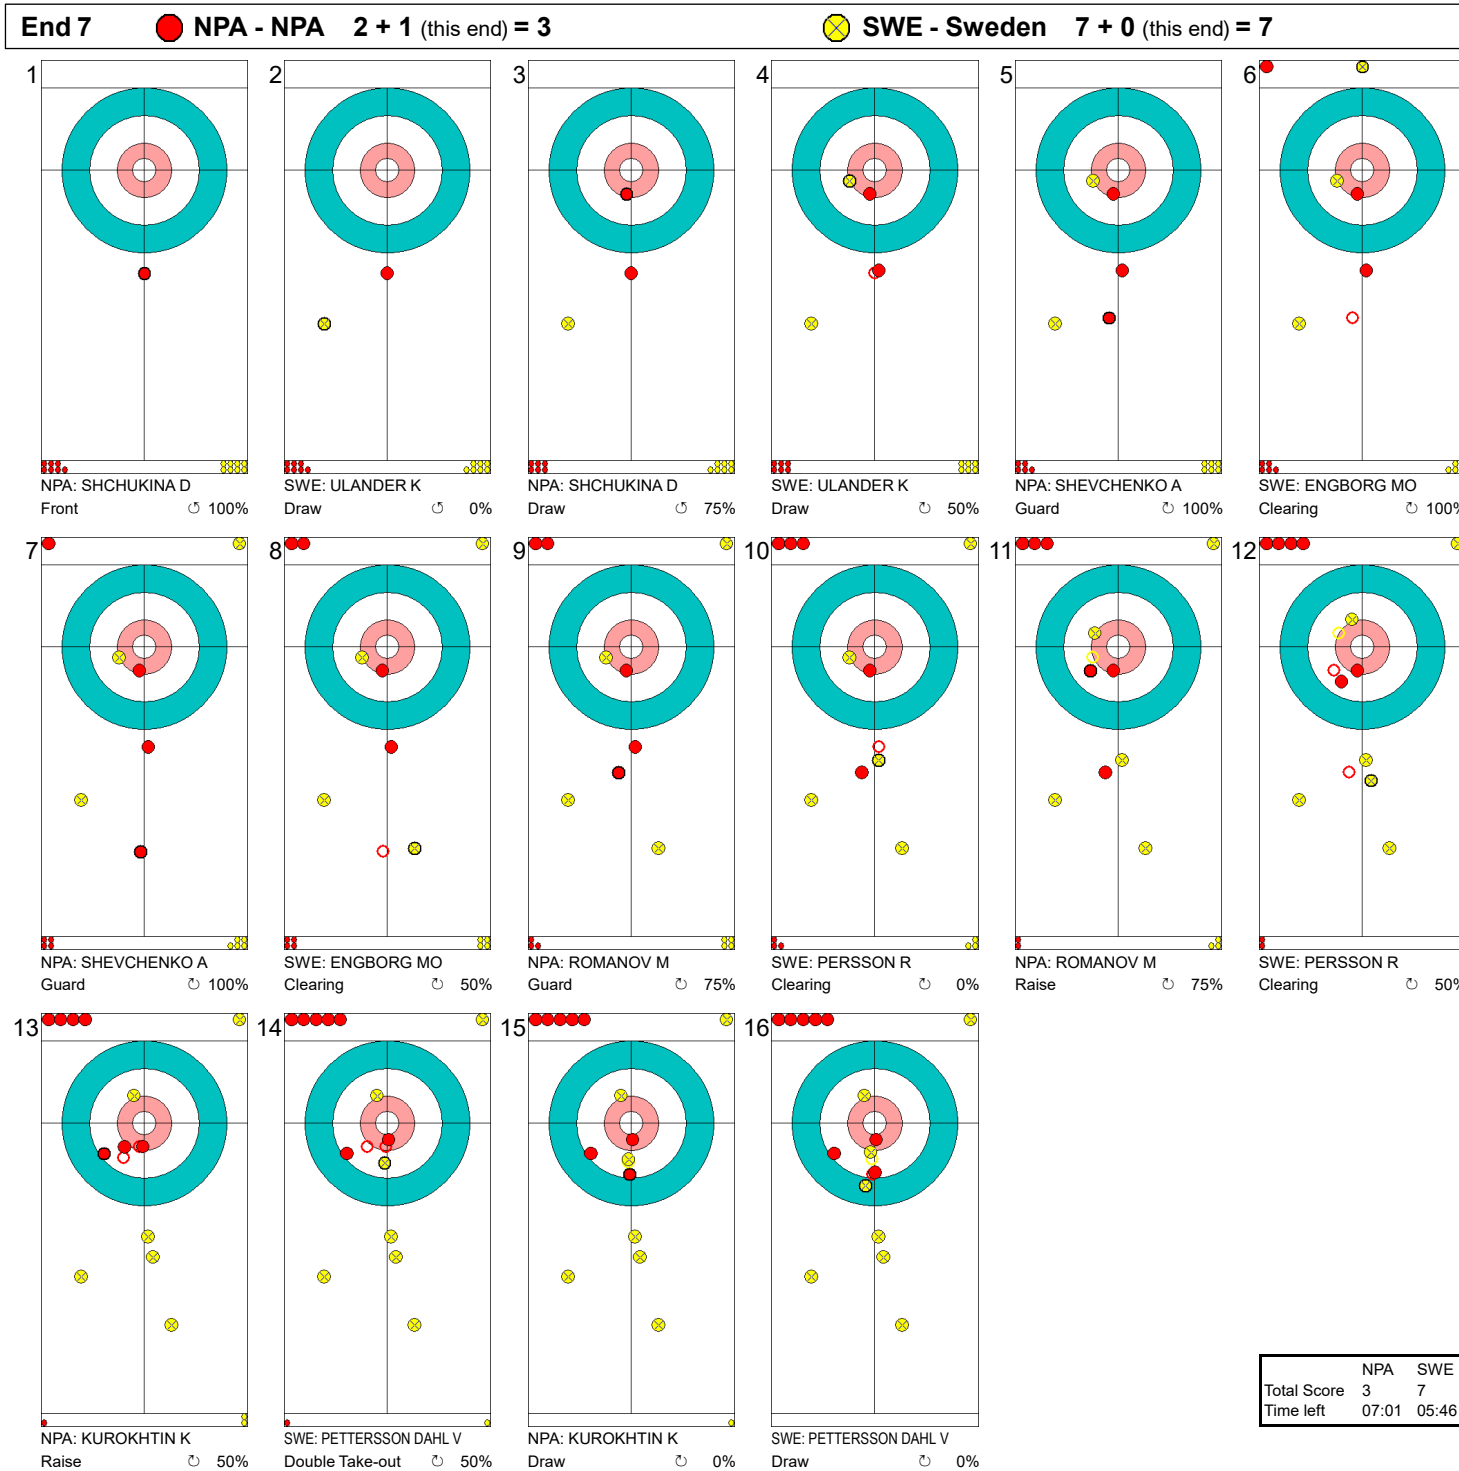

Game - Shot by Shot

게임-각각의 샷

Legend:
 ↻ Clockwise ↺ Counter-clockwise - Not considered

Game - Shot by Shot

게임-각각의 샷

Legend:
 ↻ Clockwise ↺ Counter-clockwise - Not considered

Game - Shot by Shot

게임-각각의 샷

Legend:
 ↻ Clockwise ↺ Counter-clockwise - Not considered

Game - Shot by Shot
게임-각각의 샷

Legend:
 ↻ Clockwise ↺ Counter-clockwise - Not considered

Game - Shot by Shot

게임-각각의 샷

Legend:
 ↻ Clockwise ↺ Counter-clockwise - Not considered

Game - Shot by Shot
게임-각각의 샷

Legend:
 ↻ Clockwise ↺ Counter-clockwise - Not considered

Game - Shot by Shot

게임-각각의 샷

Legend:
 ↻ Clockwise ↺ Counter-clockwise - Not considered

Game - Shot by Shot

 게임-각각의 샷

End 8 ● **NPA - NPA** 3 + X (this end) = 3 ● **SWE - Sweden** 7 + X (this end) = 7

	NPA	SWE
Total Score	3	7
Time left	02:23	03:07

Legend:

 ↻ Clockwise ↺ Counter-clockwise - Not considered

 X Unfinished end due to concession