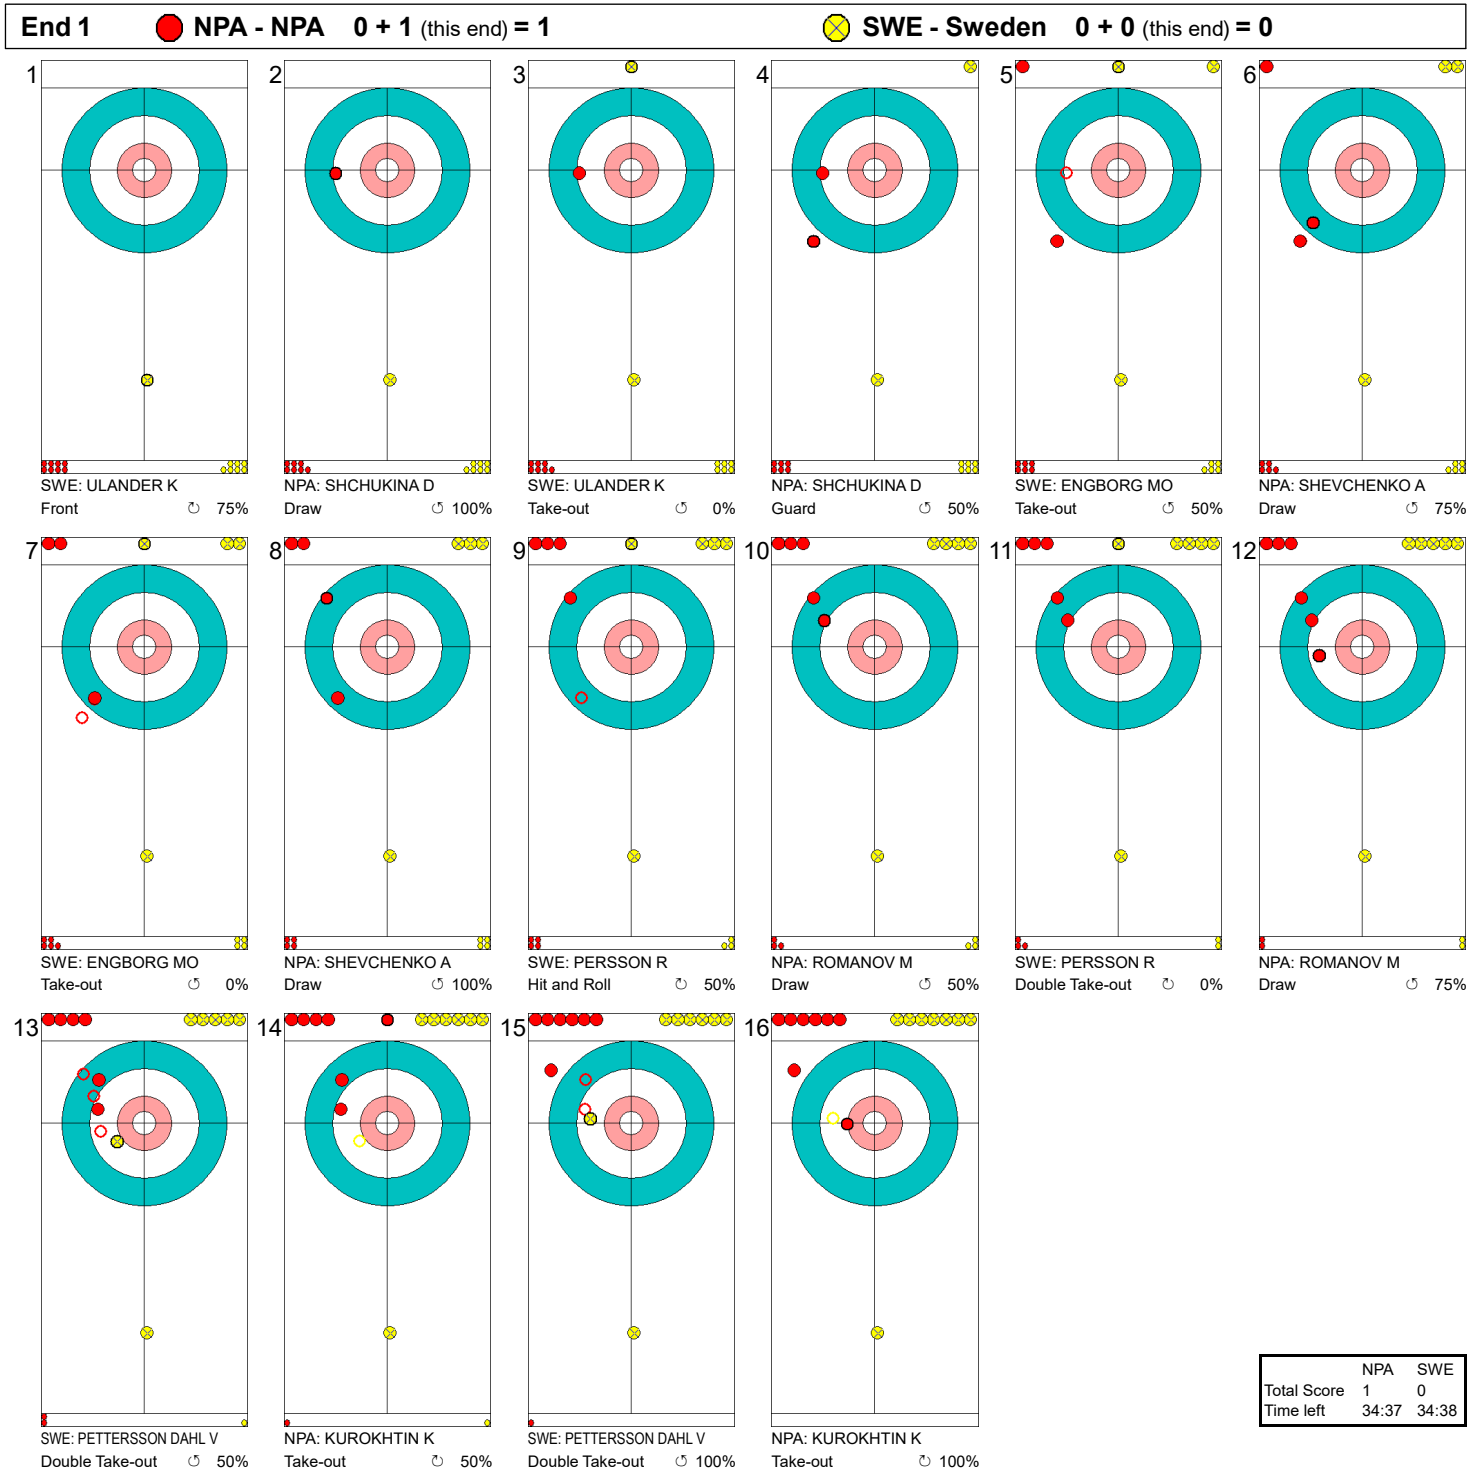

Game - Shot by Shot

게임-각각의 샷

Legend:
 ↻ Clockwise ↺ Counter-clockwise - Not considered

Game - Shot by Shot

게임-각각의 샷

Legend:
 ↻ Clockwise ↺ Counter-clockwise - Not considered

Game - Shot by Shot

게임-각각의 샷

Legend:
 ↻ Clockwise ↺ Counter-clockwise - Not considered

Game - Shot by Shot
게임-각각의 샷

Legend:
 ↻ Clockwise ↺ Counter-clockwise - Not considered

Game - Shot by Shot

게임-각각의 샷

Legend:
 ↻ Clockwise ↺ Counter-clockwise - Not considered

Game - Shot by Shot
게임-각각의 샷

Legend:
 ↻ Clockwise ↺ Counter-clockwise - Not considered

Game - Shot by Shot

게임-각각의 샷

Legend:
 ↻ Clockwise ↺ Counter-clockwise - Not considered

Game - Shot by Shot

 게임-각각의 샷

End 8 ● **NPA - NPA** 3 + X (this end) = 3 ● **SWE - Sweden** 7 + X (this end) = 7

	NPA	SWE
Total Score	3	7
Time left	02:23	03:07

Legend:

 ↻ Clockwise ↺ Counter-clockwise - Not considered

 X Unfinished end due to concession