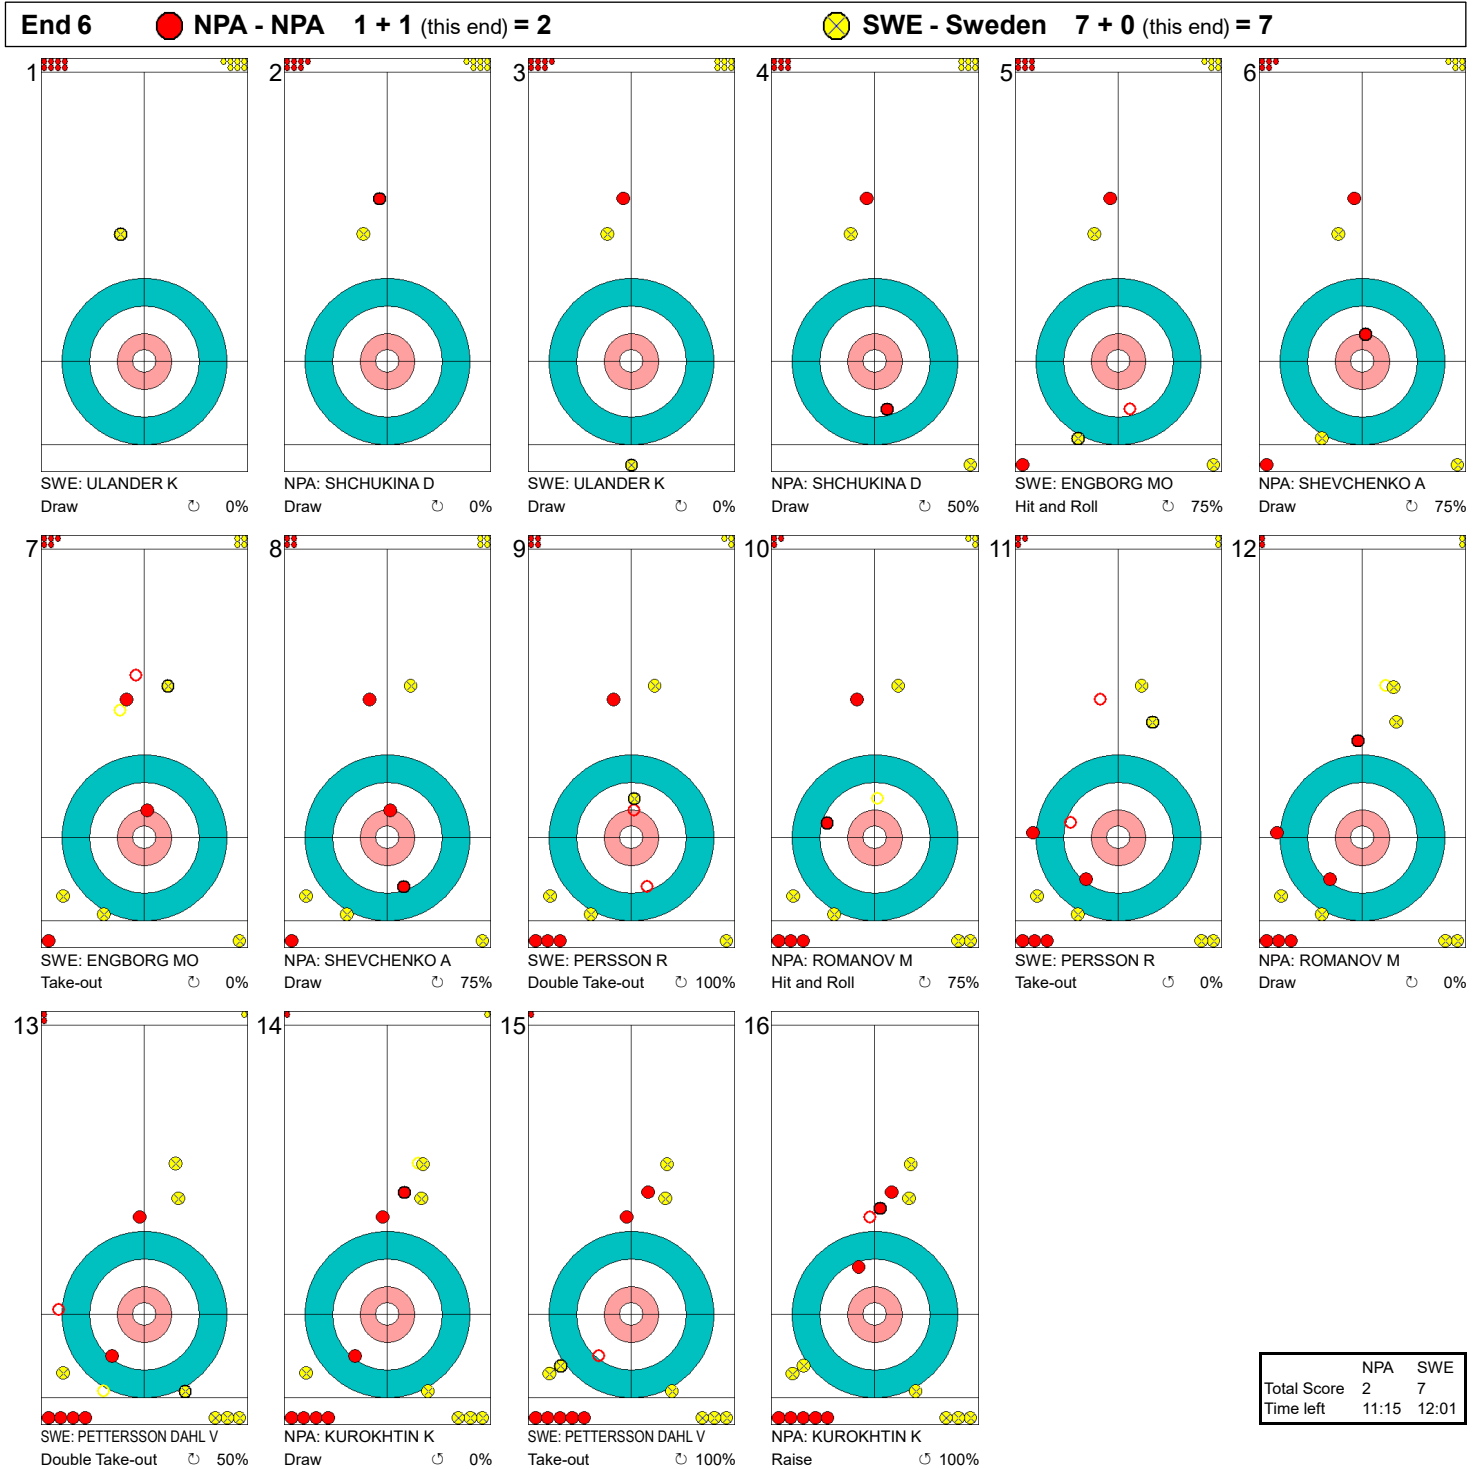

Game - Shot by Shot

게임-각각의 샷

Legend:
 ↻ Clockwise ↺ Counter-clockwise - Not considered

Game - Shot by Shot

게임-각각의 샷

Legend:
 ↻ Clockwise ↺ Counter-clockwise - Not considered

Game - Shot by Shot

게임-각각의 샷

Legend:
 ↻ Clockwise ↺ Counter-clockwise - Not considered

Game - Shot by Shot
게임-각각의 샷

Legend:
 ↻ Clockwise ↺ Counter-clockwise - Not considered

Game - Shot by Shot

게임-각각의 샷

Legend:
 ↻ Clockwise ↺ Counter-clockwise - Not considered

Game - Shot by Shot
게임-각각의 샷

Legend:
 ↻ Clockwise ↺ Counter-clockwise - Not considered

Game - Shot by Shot

게임-각각의 샷

Legend:
 ↻ Clockwise ↺ Counter-clockwise - Not considered

Game - Shot by Shot

 게임-각각의 샷

End 8 ● **NPA - NPA** 3 + X (this end) = 3 ● **SWE - Sweden** 7 + X (this end) = 7

	NPA	SWE
Total Score	3	7
Time left	02:23	03:07

Legend:

 ↻ Clockwise ↺ Counter-clockwise - Not considered

 X Unfinished end due to concession