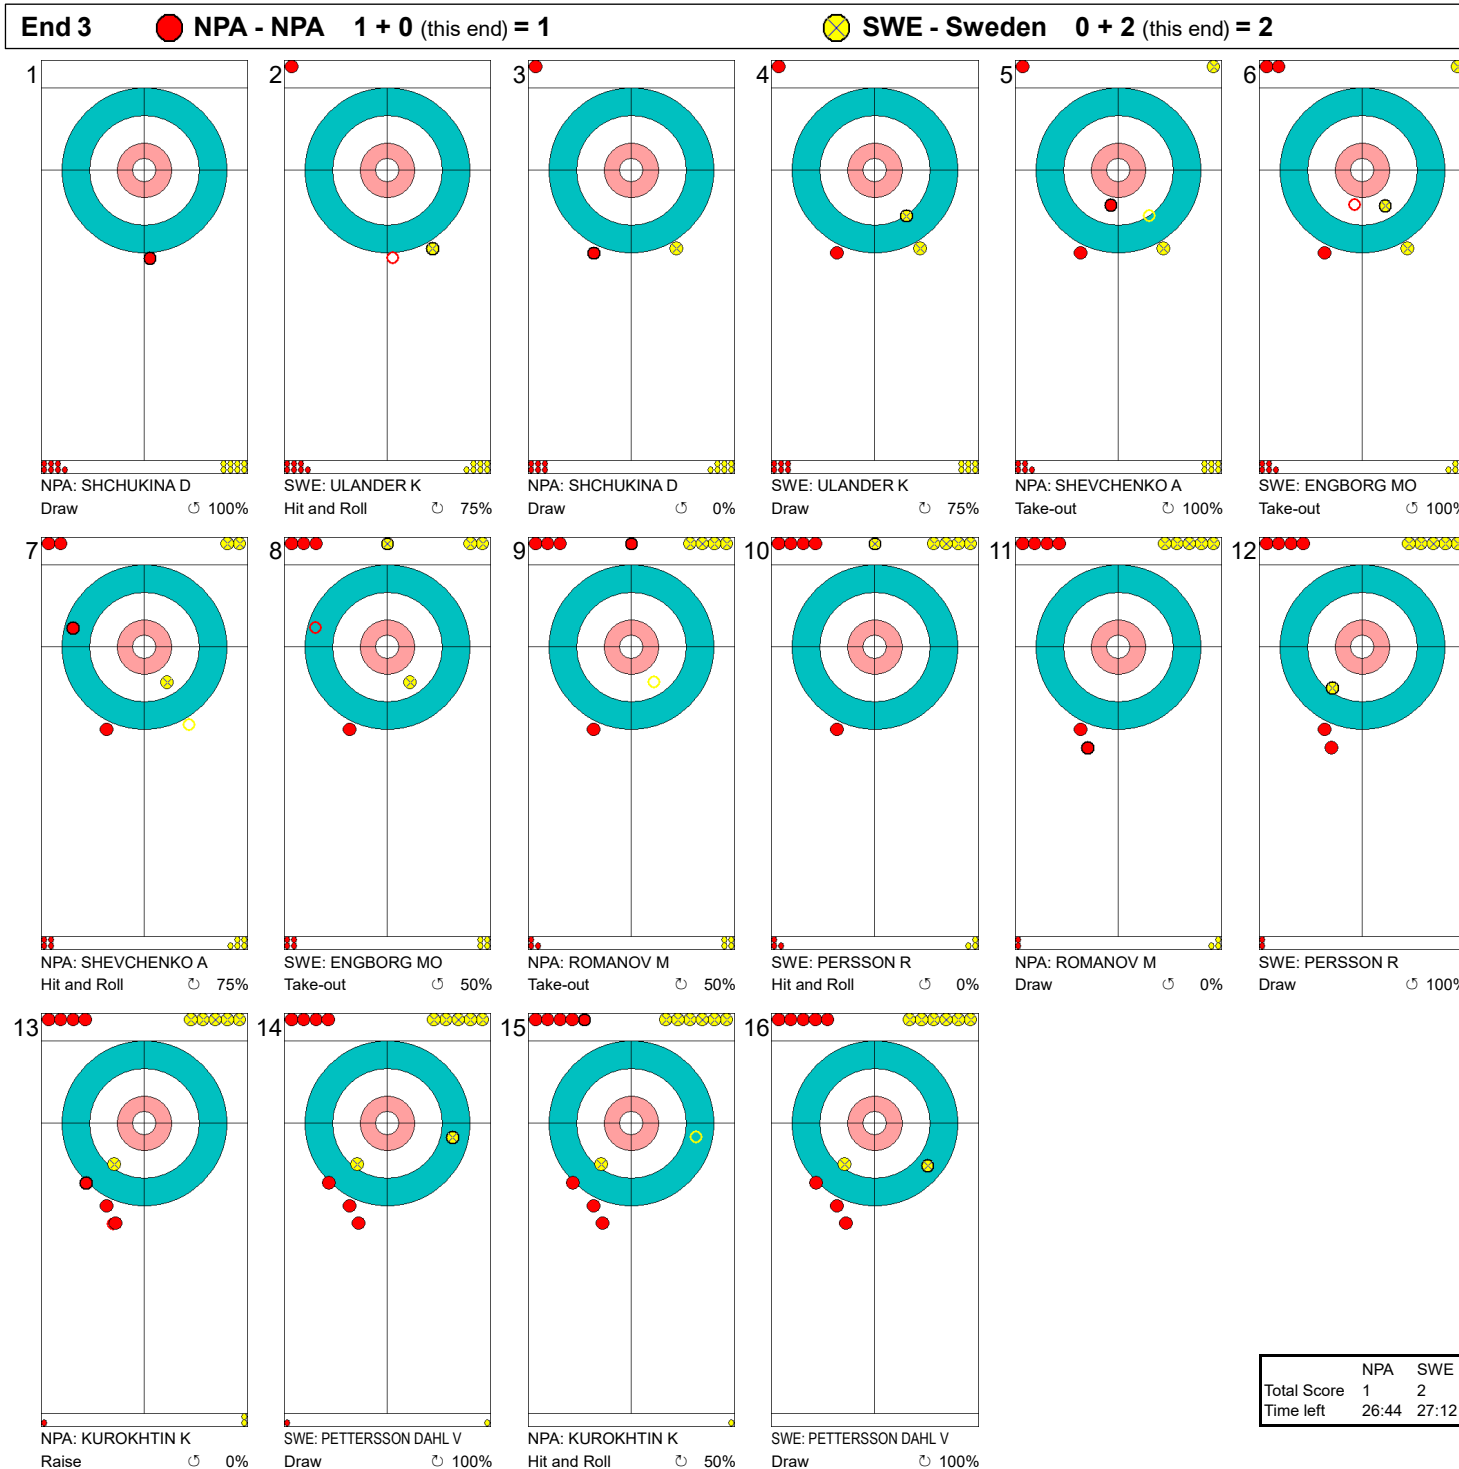

Game - Shot by Shot

게임-각각의 샷

Legend:
 ↻ Clockwise ↺ Counter-clockwise - Not considered

Game - Shot by Shot

게임-각각의 샷

Legend:
 ↻ Clockwise ↺ Counter-clockwise - Not considered

Game - Shot by Shot

게임-각각의 샷

Legend:
 ↻ Clockwise ↺ Counter-clockwise - Not considered

Game - Shot by Shot
게임-각각의 샷

Legend:
 ↻ Clockwise ↺ Counter-clockwise - Not considered

Game - Shot by Shot

게임-각각의 샷

Legend:
 ↻ Clockwise ↺ Counter-clockwise - Not considered

Game - Shot by Shot
게임-각각의 샷

Legend:
 ↻ Clockwise ↺ Counter-clockwise - Not considered

Game - Shot by Shot

게임-각각의 샷

Legend:
 ↻ Clockwise ↺ Counter-clockwise - Not considered

Game - Shot by Shot

 게임-각각의 샷

End 8 ● **NPA - NPA** 3 + X (this end) = 3 ● **SWE - Sweden** 7 + X (this end) = 7

	NPA	SWE
Total Score	3	7
Time left	02:23	03:07

Legend:

 ↻ Clockwise ↺ Counter-clockwise - Not considered

 X Unfinished end due to concession