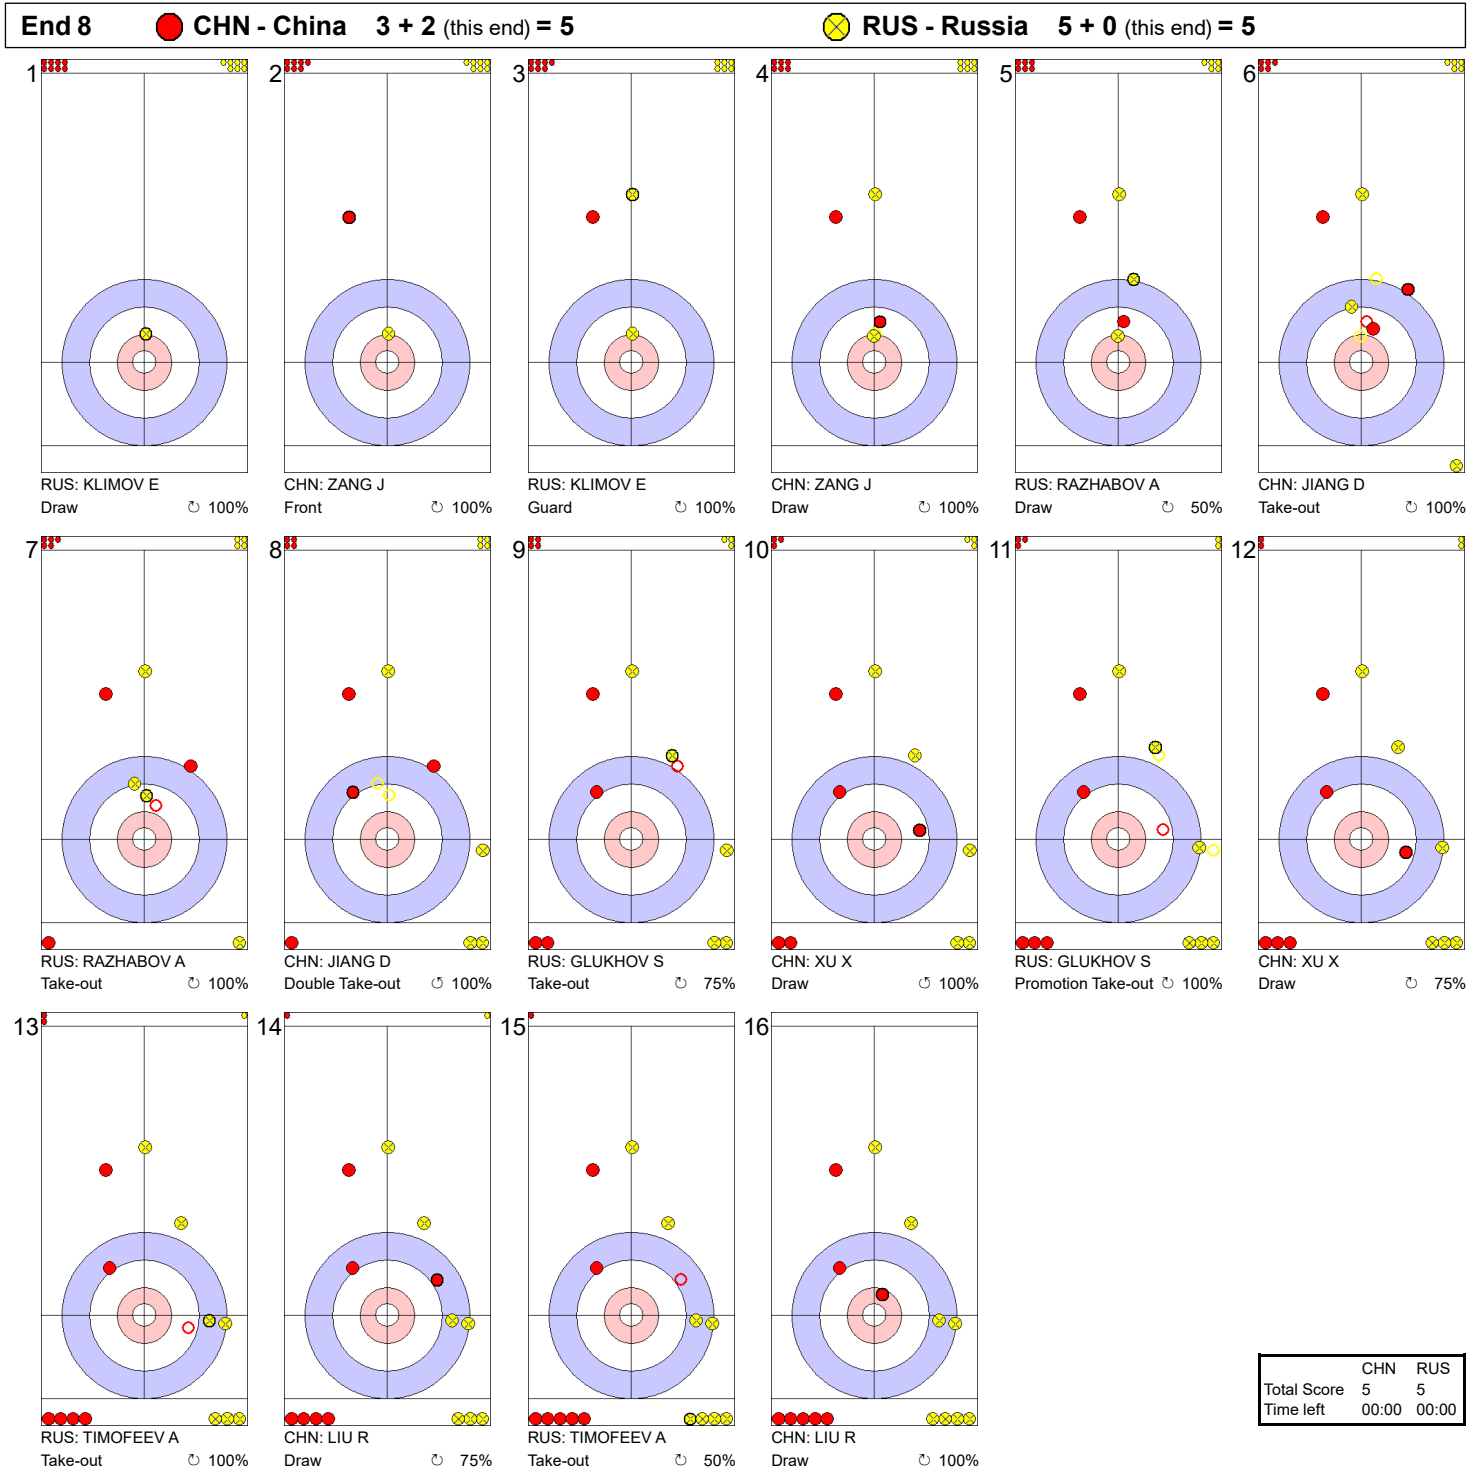

Game - Shot by Shot

Legend:
 ↻ Clockwise ↺ Counter-clockwise - Not considered

Game - Shot by Shot

Legend:
 ↻ Clockwise ↺ Counter-clockwise - Not considered

Game - Shot by Shot

Legend:
 ↻ Clockwise ↺ Counter-clockwise - Not considered

Game - Shot by Shot

	CHN	RUS
Total Score	5	8
Time left	04:48	06:52

Legend:
 ↻ Clockwise ↺ Counter-clockwise - Not considered
 X Unfinished end due to concession