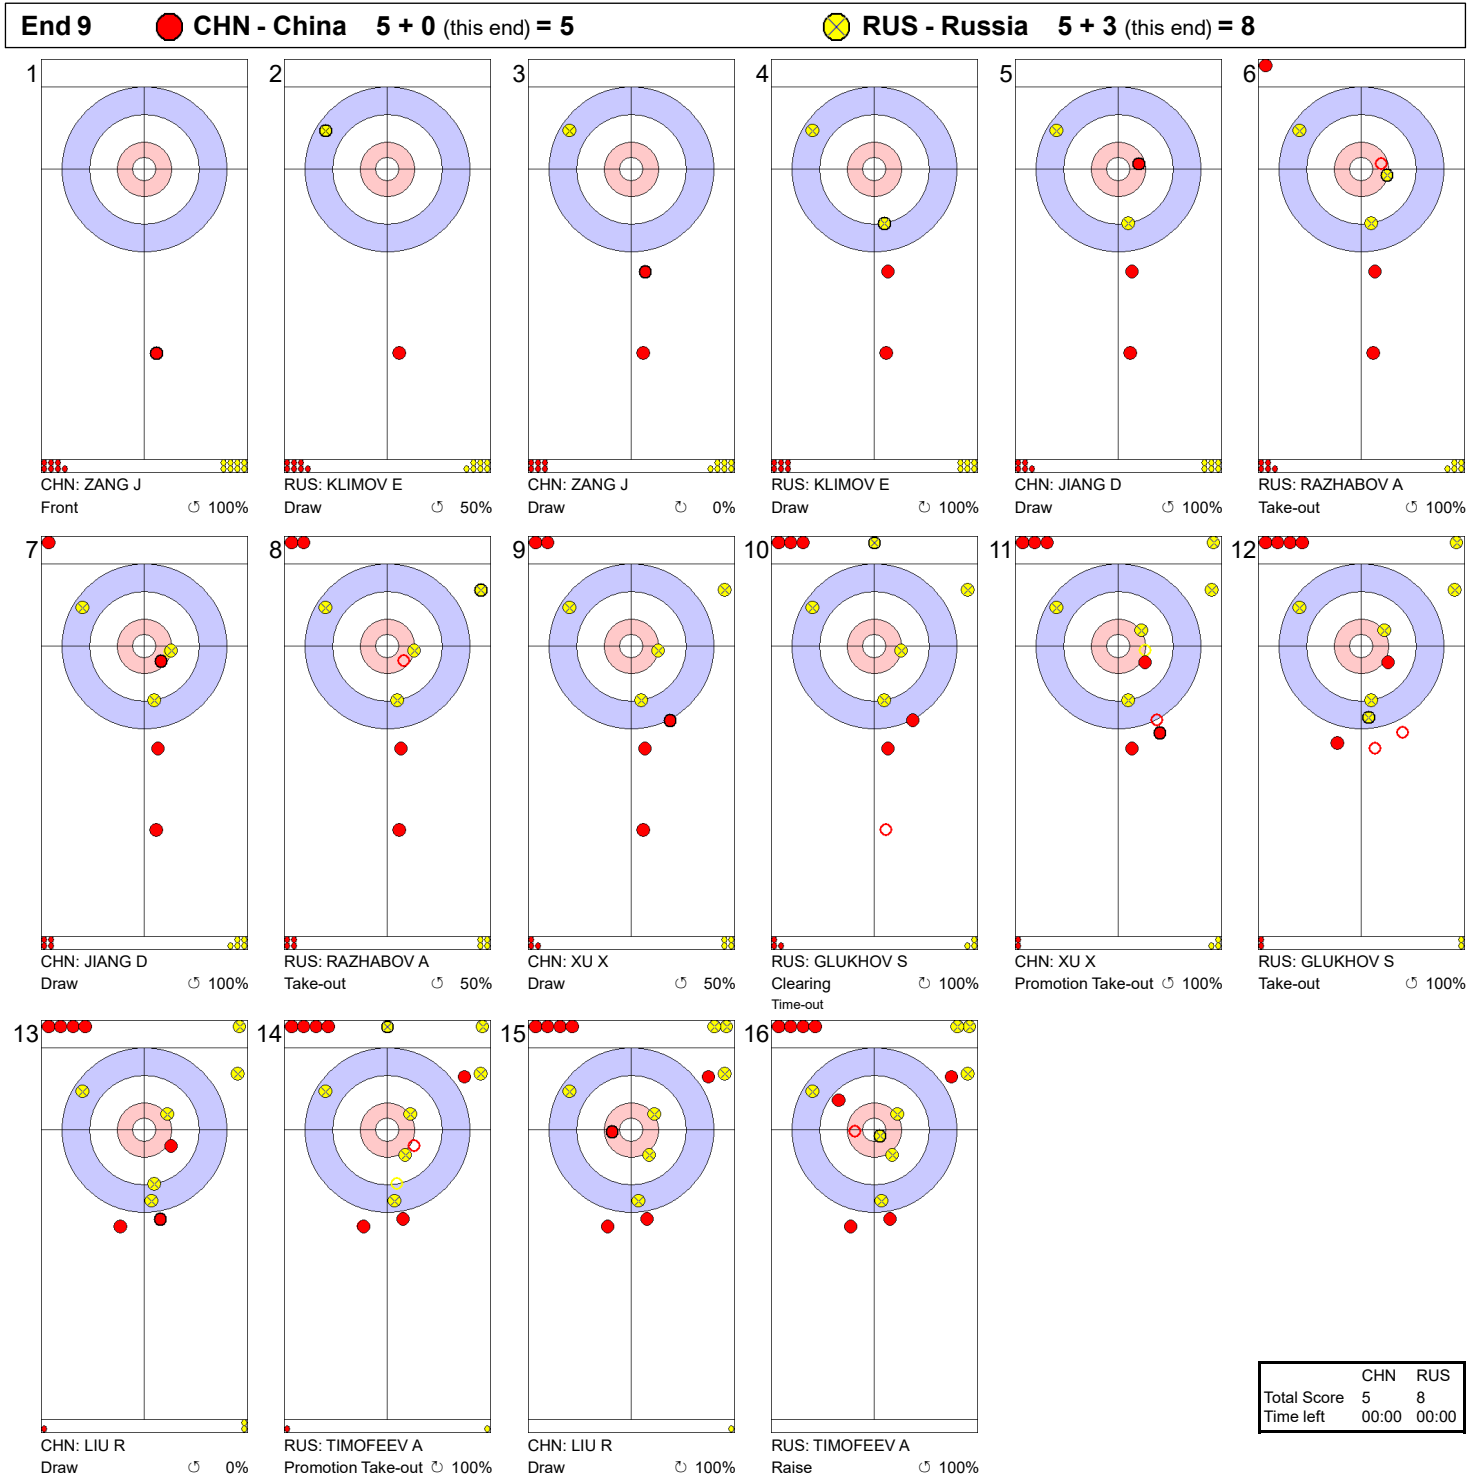

Game - Shot by Shot

Legend:
 ↻ Clockwise ↺ Counter-clockwise - Not considered

Game - Shot by Shot

Legend:
 ↻ Clockwise ↺ Counter-clockwise - Not considered

Game - Shot by Shot

Legend:
 ↻ Clockwise ↺ Counter-clockwise - Not considered

Game - Shot by Shot

	CHN	RUS
Total Score	5	8
Time left	04:48	06:52

Legend:
 ↻ Clockwise ↺ Counter-clockwise - Not considered
 X Unfinished end due to concession