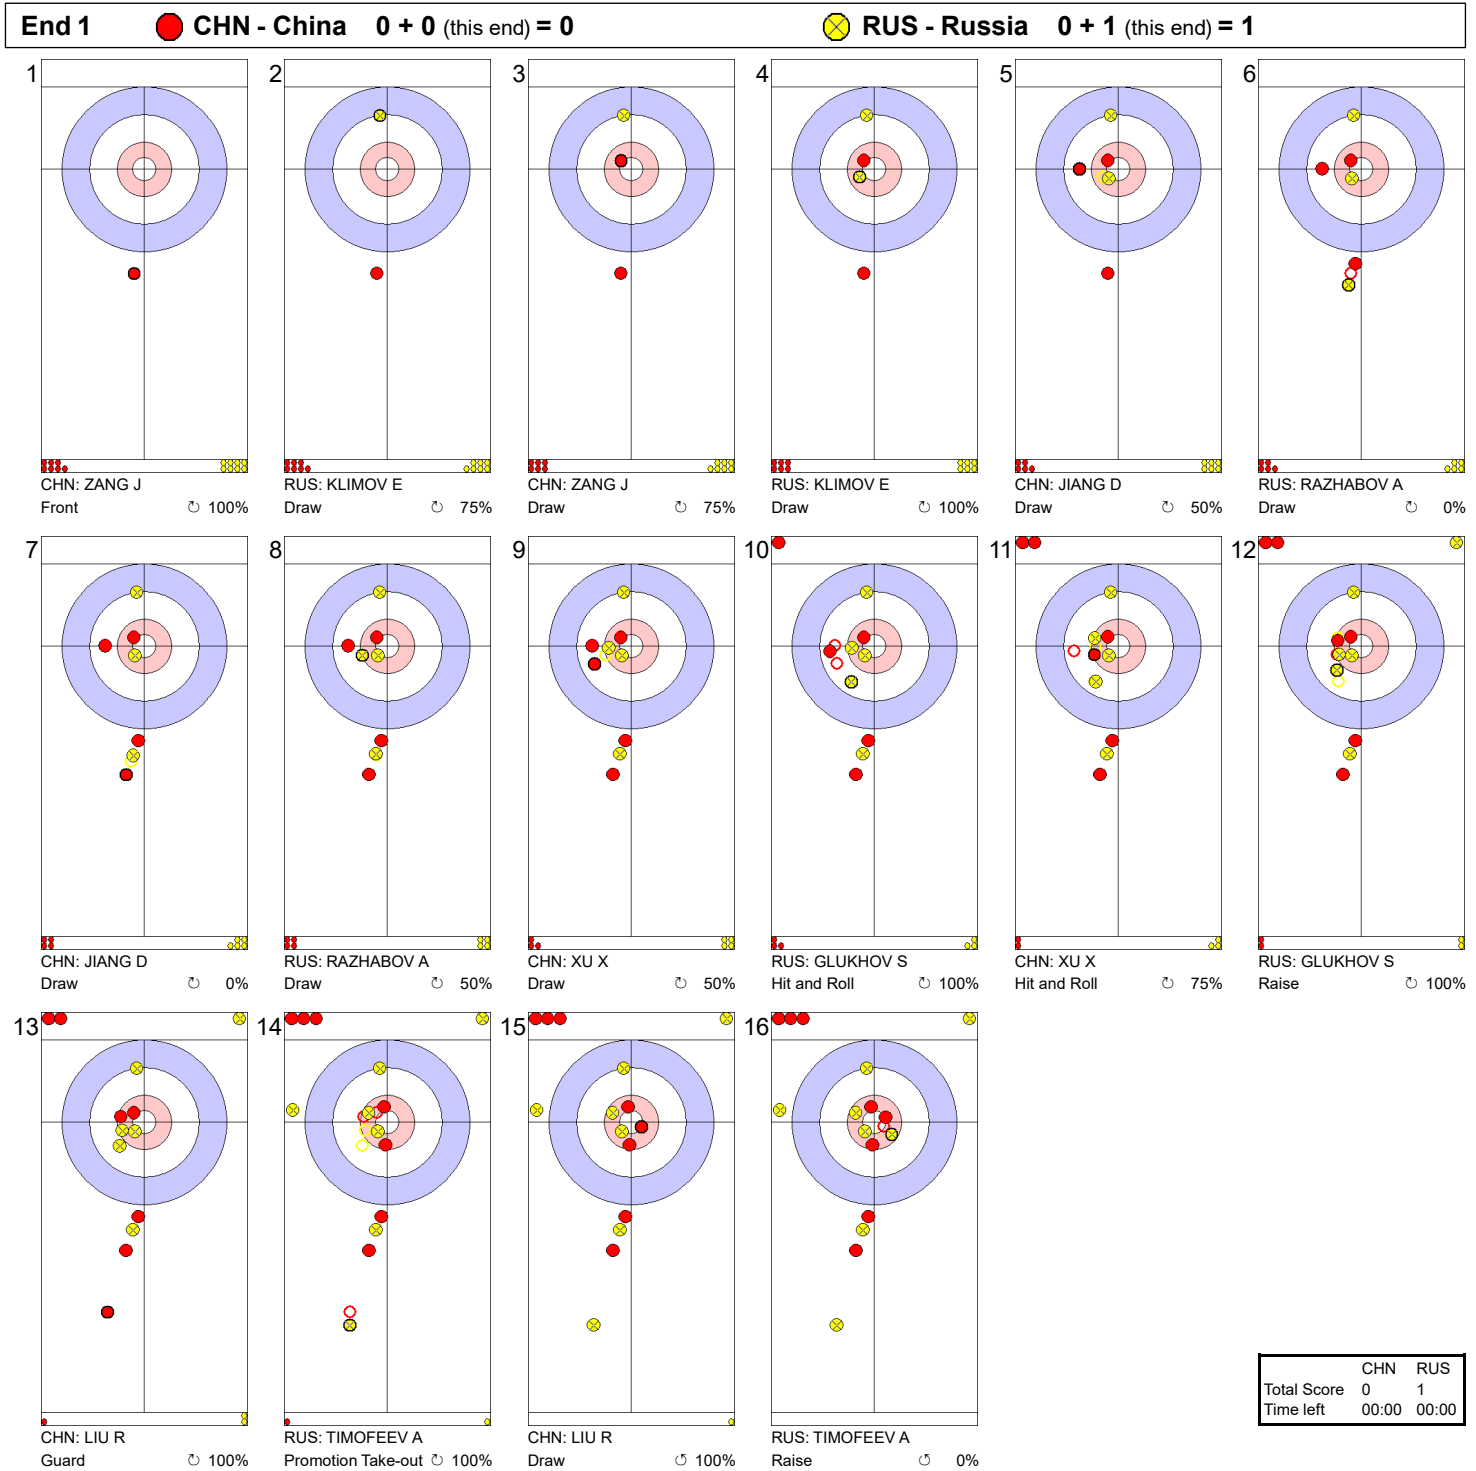

Game - Shot by Shot

Legend:
 ↻ Clockwise ↺ Counter-clockwise - Not considered

Game - Shot by Shot

Legend:
 ↻ Clockwise ↺ Counter-clockwise - Not considered

Game - Shot by Shot

Legend:
 ↻ Clockwise ↺ Counter-clockwise - Not considered

Game - Shot by Shot

	CHN	RUS
Total Score	5	8
Time left	04:48	06:52

Legend:
 ↻ Clockwise ↺ Counter-clockwise - Not considered
 X Unfinished end due to concession