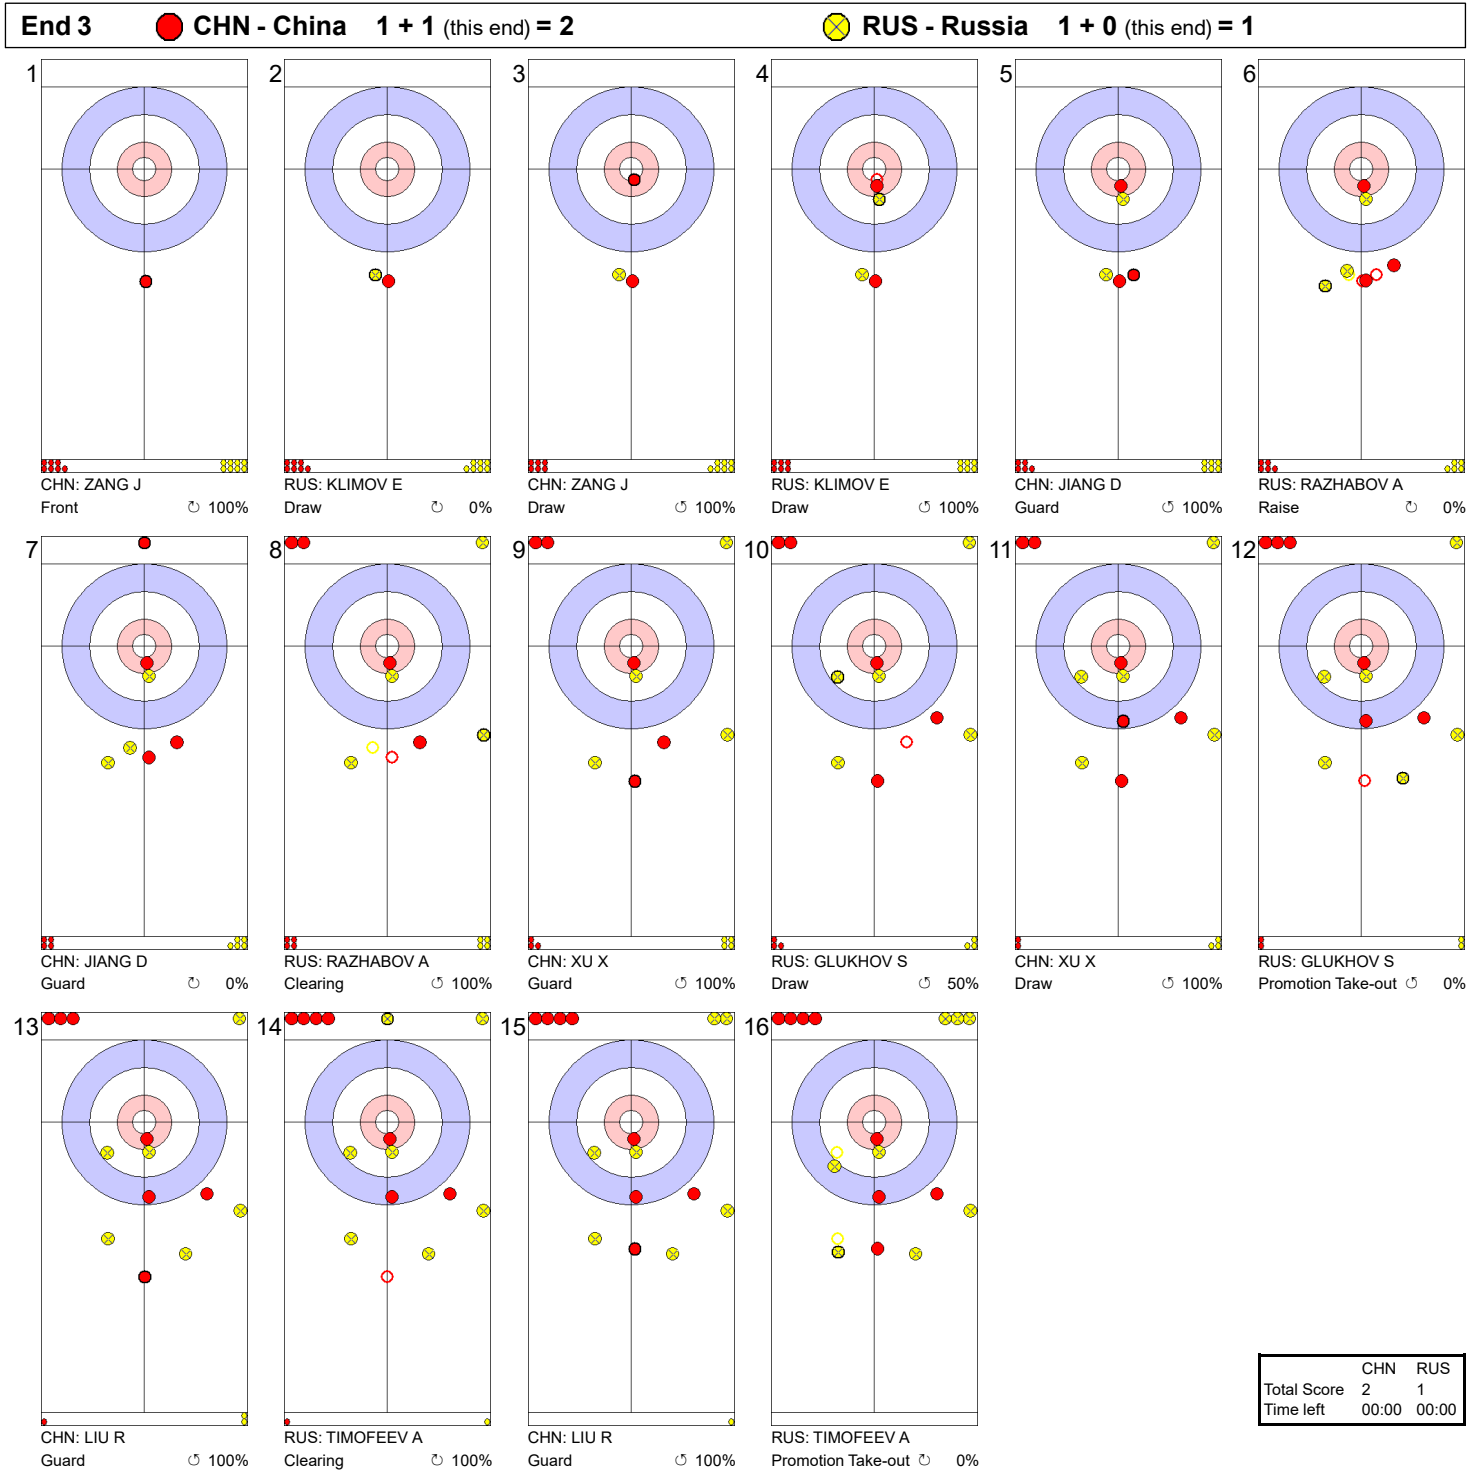

Game - Shot by Shot

Legend:
 ↻ Clockwise ↺ Counter-clockwise - Not considered

Game - Shot by Shot

Legend:
 ↻ Clockwise ↺ Counter-clockwise - Not considered

Game - Shot by Shot

Legend:
 ↻ Clockwise ↺ Counter-clockwise - Not considered

Game - Shot by Shot

	CHN	RUS
Total Score	5	8
Time left	04:48	06:52

Legend:
 ↻ Clockwise ↺ Counter-clockwise - Not considered
 X Unfinished end due to concession