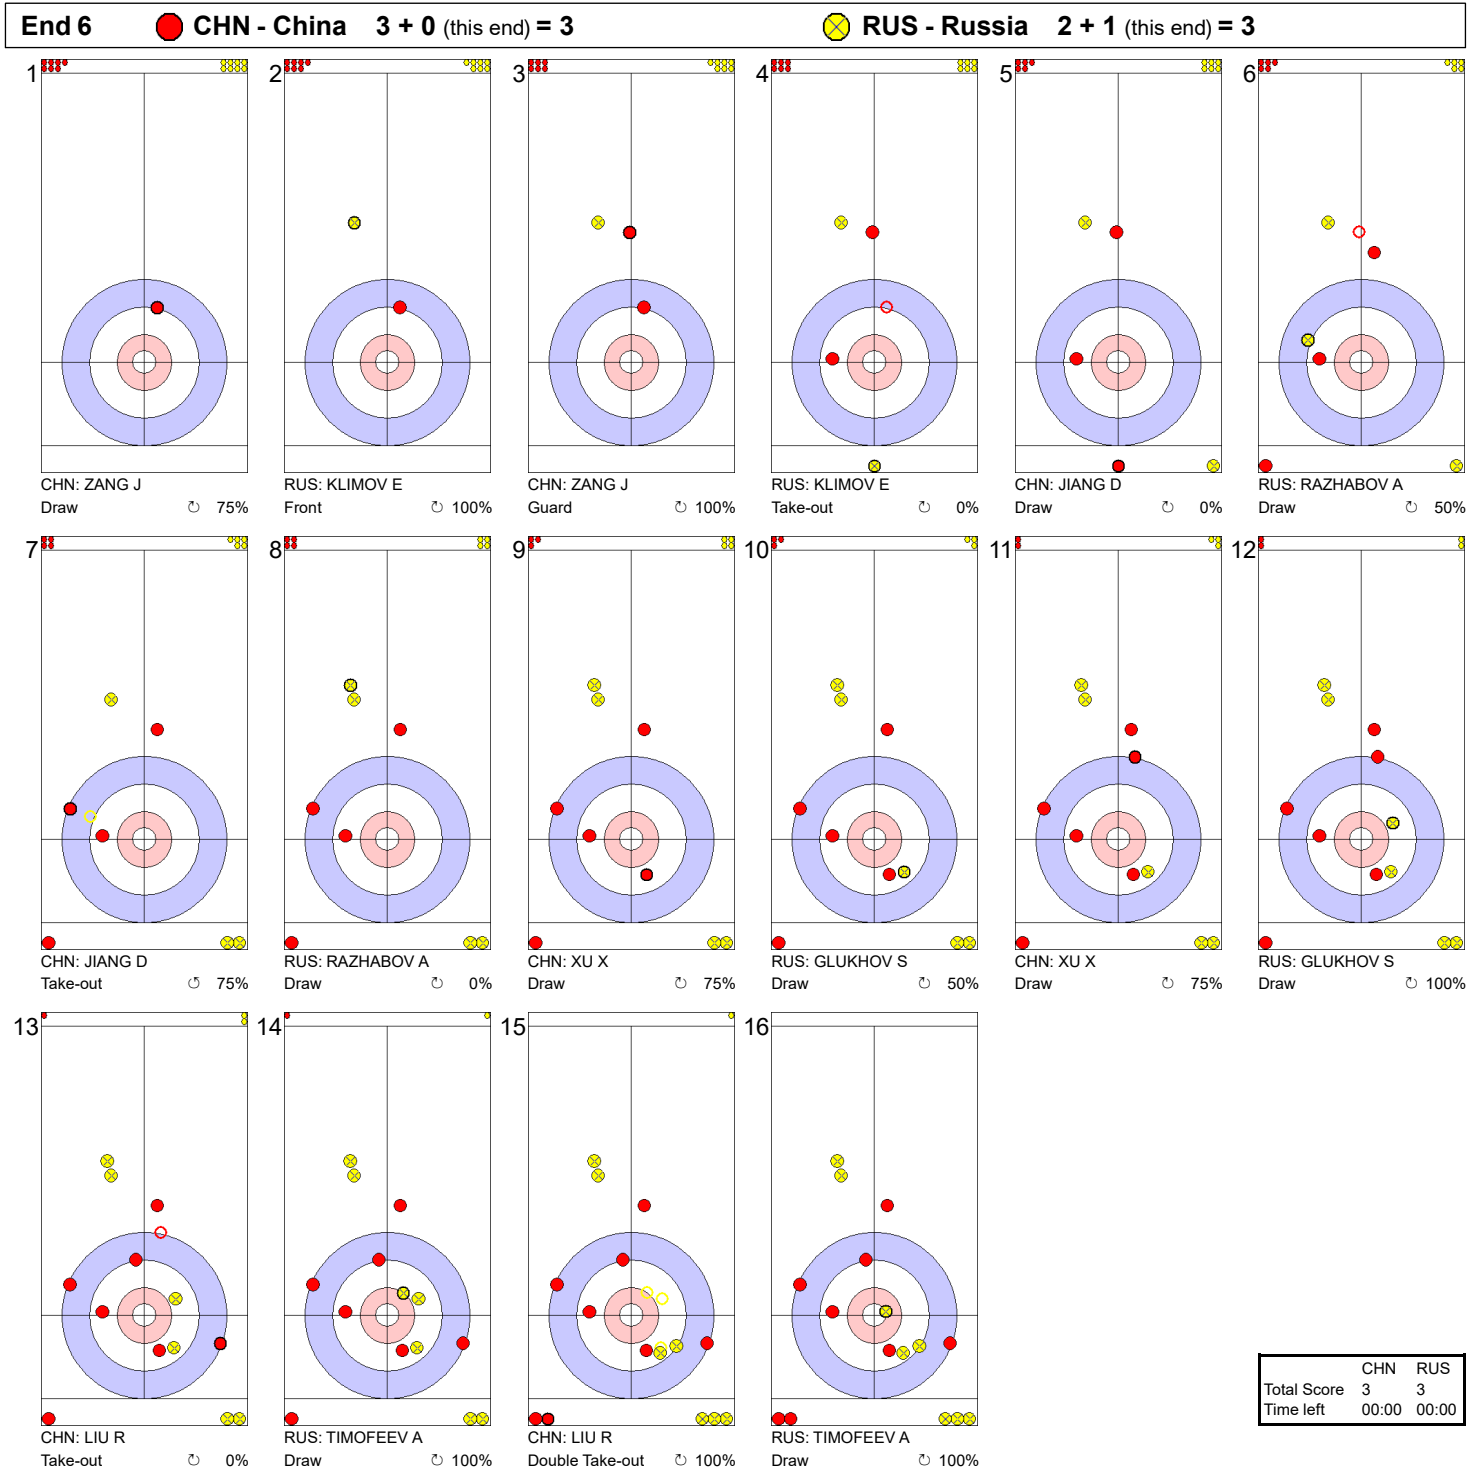

Game - Shot by Shot

Legend:
 ↻ Clockwise ↺ Counter-clockwise - Not considered

Game - Shot by Shot

Legend:
 ↻ Clockwise ↺ Counter-clockwise - Not considered

Game - Shot by Shot

Legend:
 ↻ Clockwise ↺ Counter-clockwise - Not considered

Game - Shot by Shot

	CHN	RUS
Total Score	5	8
Time left	04:48	06:52

Legend:
 ↻ Clockwise ↺ Counter-clockwise - Not considered
 X Unfinished end due to concession