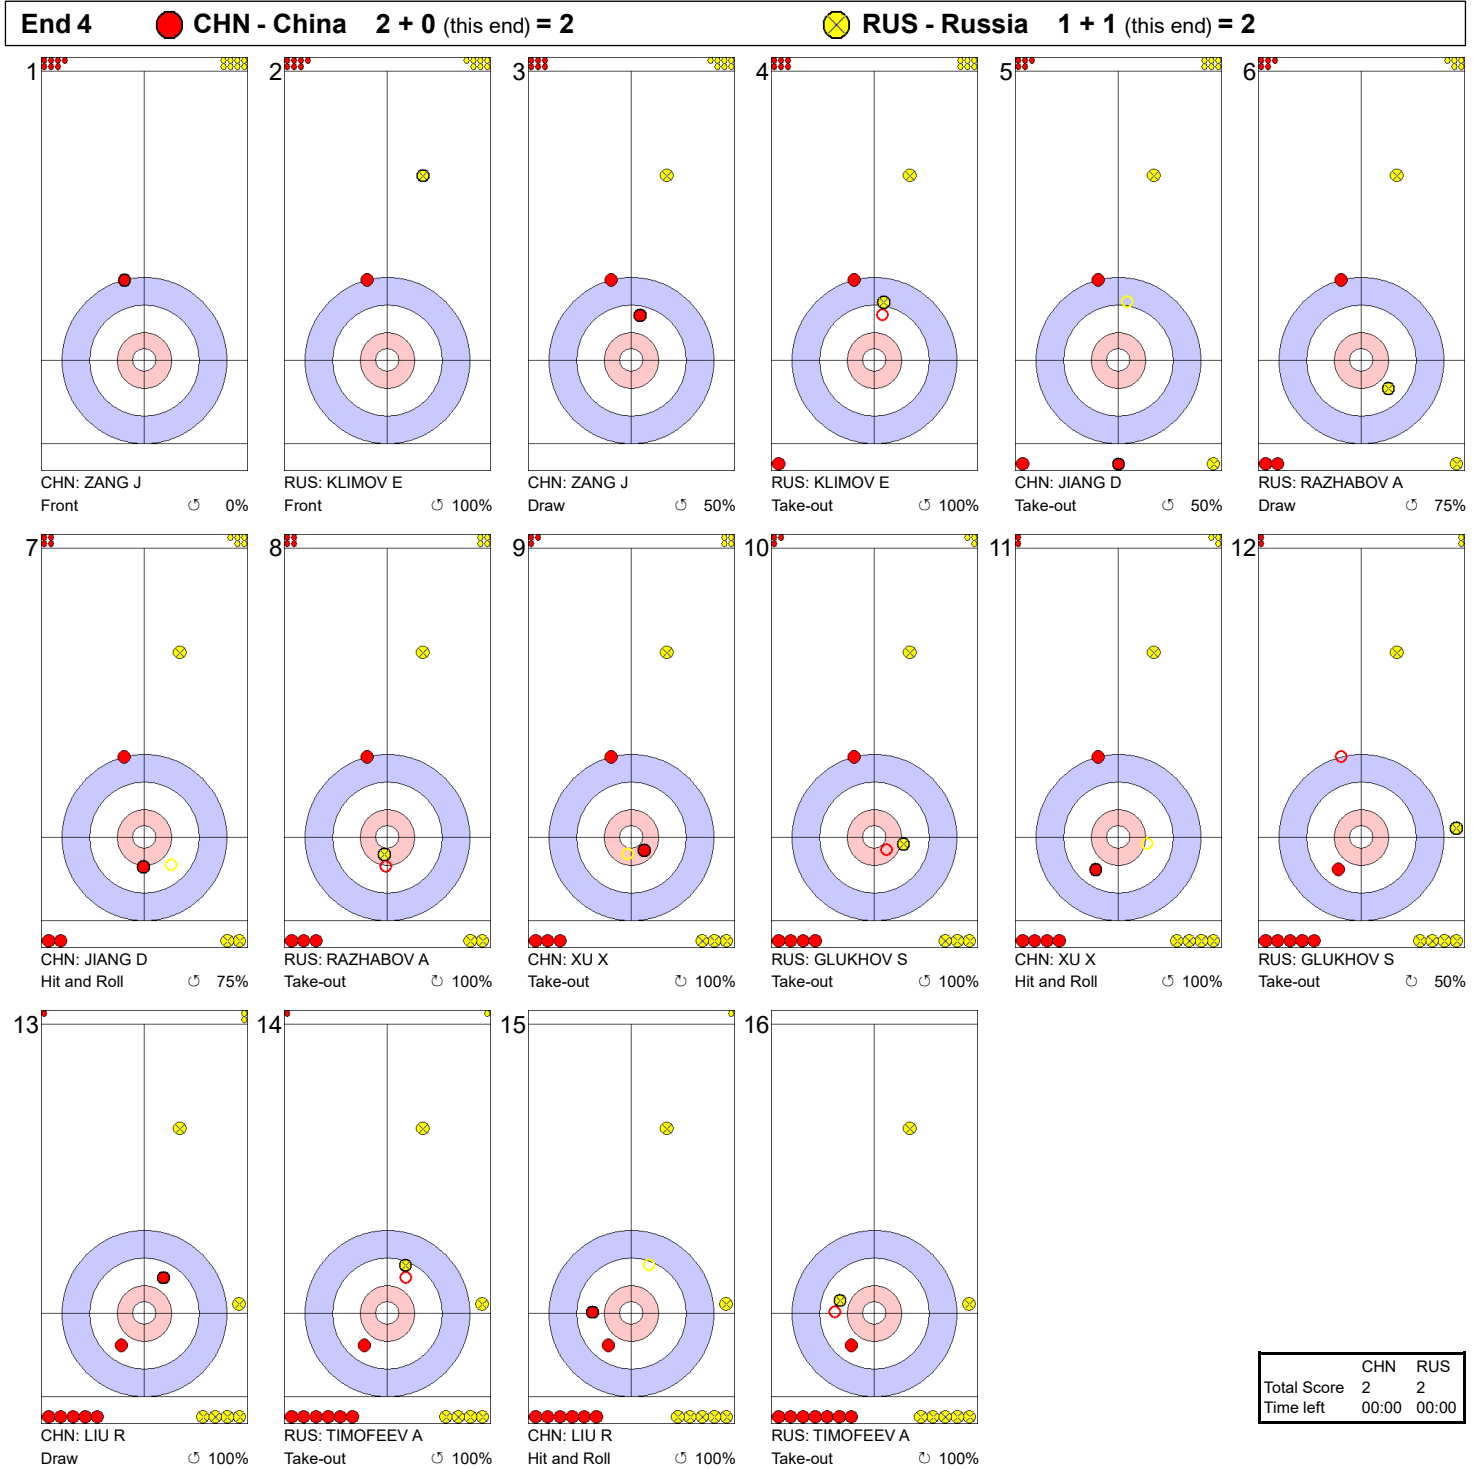

Game - Shot by Shot

Legend:
 ↻ Clockwise ↺ Counter-clockwise - Not considered

Game - Shot by Shot

Legend:
 ↻ Clockwise ↺ Counter-clockwise - Not considered

Game - Shot by Shot

Legend:
 ↻ Clockwise ↺ Counter-clockwise - Not considered

Game - Shot by Shot

	CHN	RUS
Total Score	5	8
Time left	04:48	06:52

Legend:
 ↻ Clockwise ↺ Counter-clockwise - Not considered
 X Unfinished end due to concession