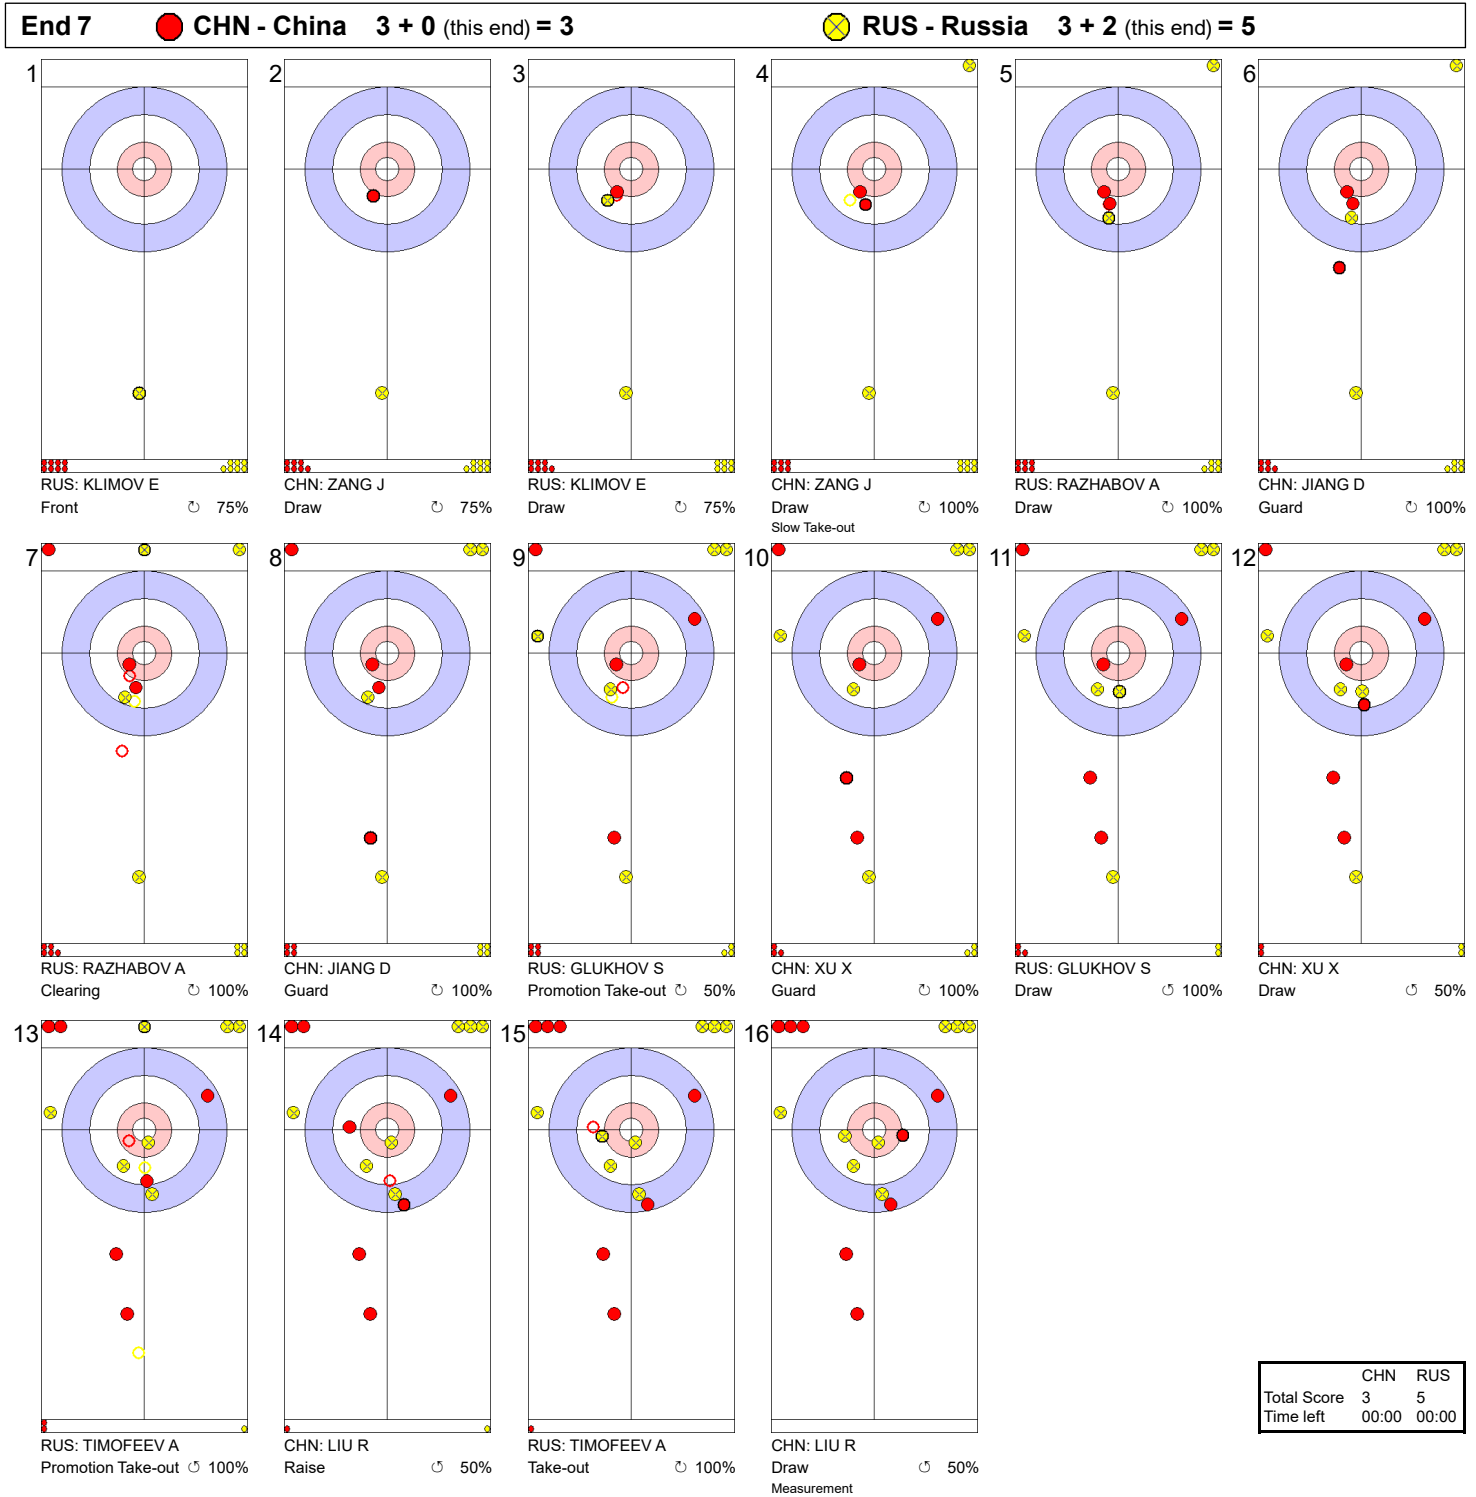

Game - Shot by Shot

Legend:
 ↻ Clockwise ↺ Counter-clockwise - Not considered

Game - Shot by Shot

Legend:
 ↻ Clockwise ↺ Counter-clockwise - Not considered

Game - Shot by Shot

Legend:
 ↻ Clockwise ↺ Counter-clockwise - Not considered

Game - Shot by Shot

	CHN	RUS
Total Score	5	8
Time left	04:48	06:52

Legend:
 ↻ Clockwise ↺ Counter-clockwise - Not considered
 X Unfinished end due to concession