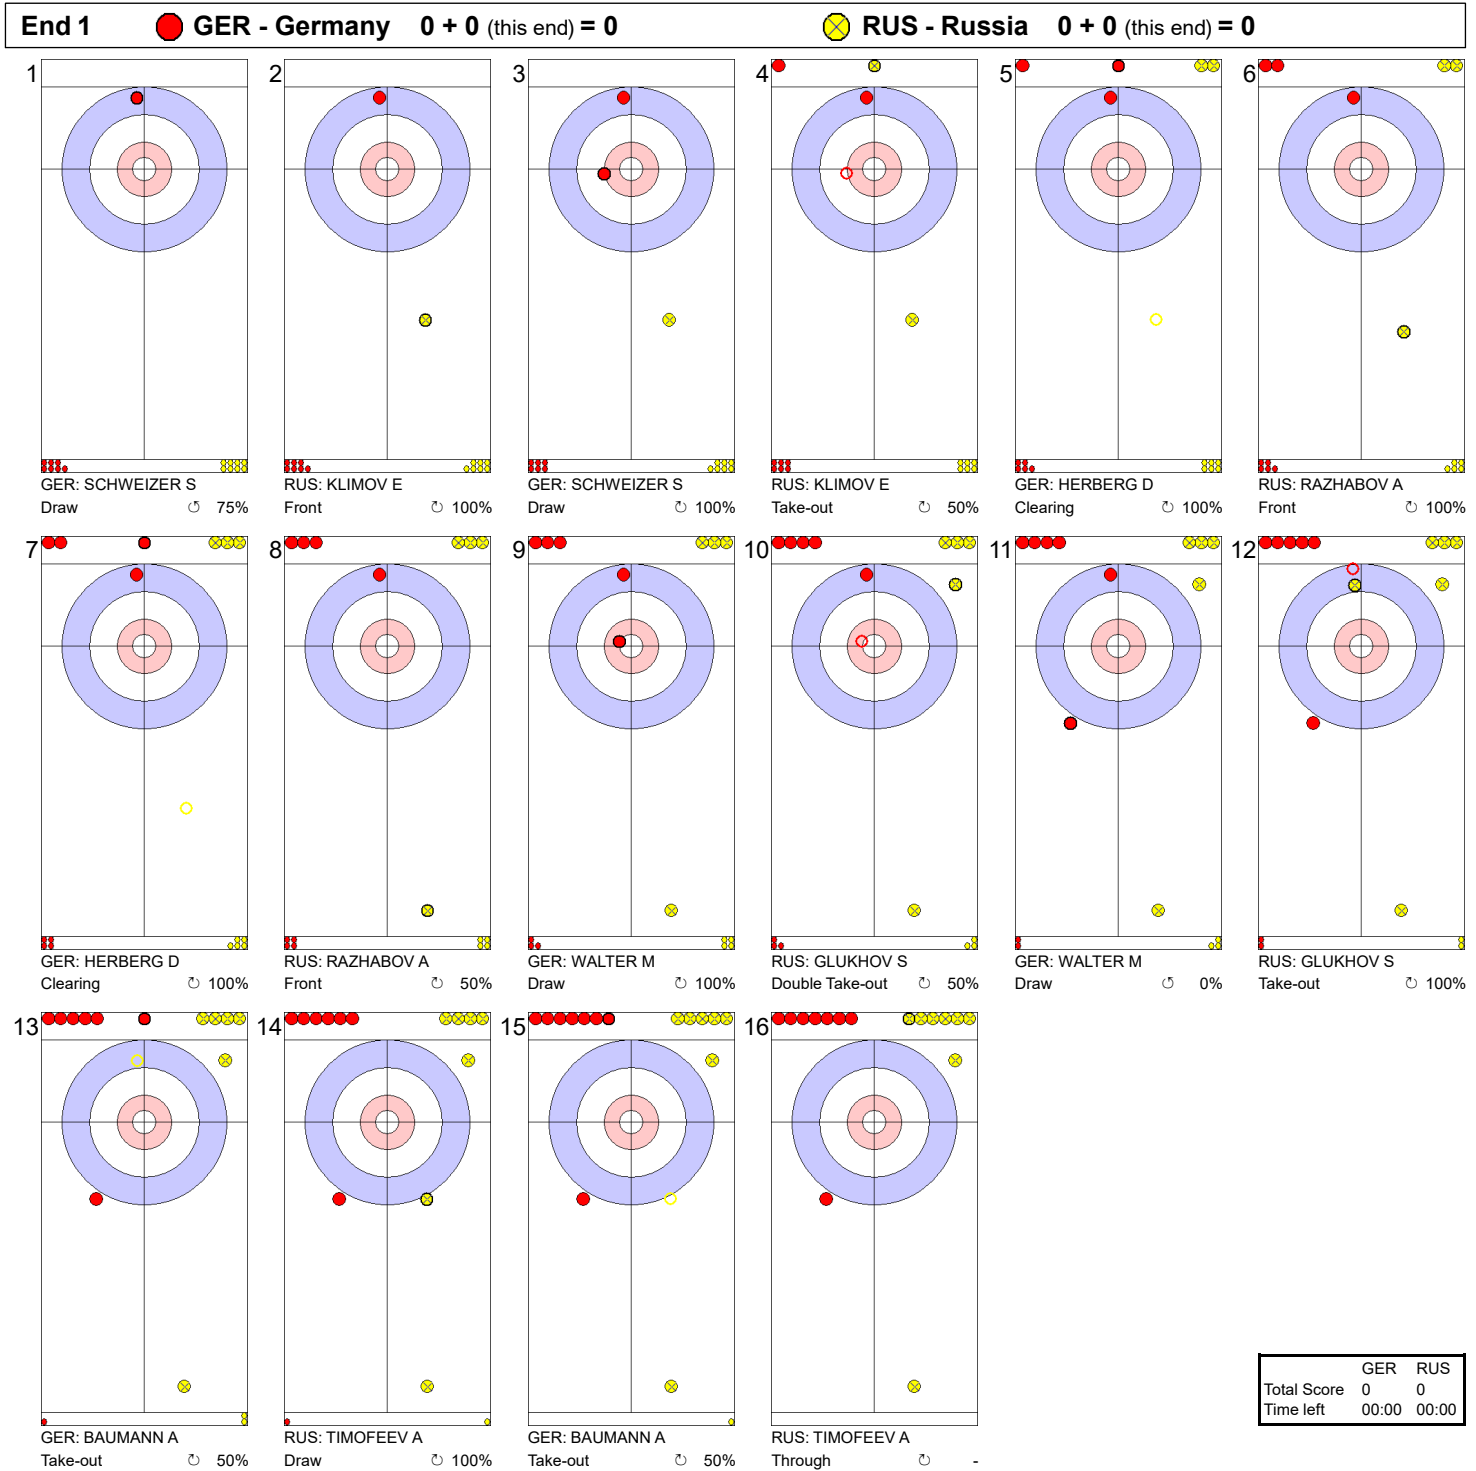

Game - Shot by Shot

Legend:
 ↻ Clockwise ↺ Counter-clockwise - Not considered

Game - Shot by Shot

Legend:
 ↻ Clockwise ↺ Counter-clockwise - Not considered

Game - Shot by Shot

Legend:
 ↻ Clockwise ↺ Counter-clockwise - Not considered

Game - Shot by Shot

Legend:
 ↻ Clockwise ↺ Counter-clockwise - Not considered

Game - Shot by Shot

Legend:
 ↻ Clockwise ↺ Counter-clockwise - Not considered

Game - Shot by Shot

	GER	RUS
Total Score	3	3
Time left	00:00	00:00

Legend:
 ⌚ Clockwise ⌚ Counter-clockwise - Not considered

Game - Shot by Shot

Legend:
 ↺ Clockwise ↻ Counter-clockwise - Not considered

Game - Shot by Shot

Legend:
 ↻ Clockwise ↺ Counter-clockwise - Not considered

Game - Shot by Shot

Legend:
 ↻ Clockwise ↺ Counter-clockwise - Not considered

Game - Shot by Shot

Legend:
 ↻ Clockwise ↺ Counter-clockwise - Not considered
 X Unfinished end due to concession