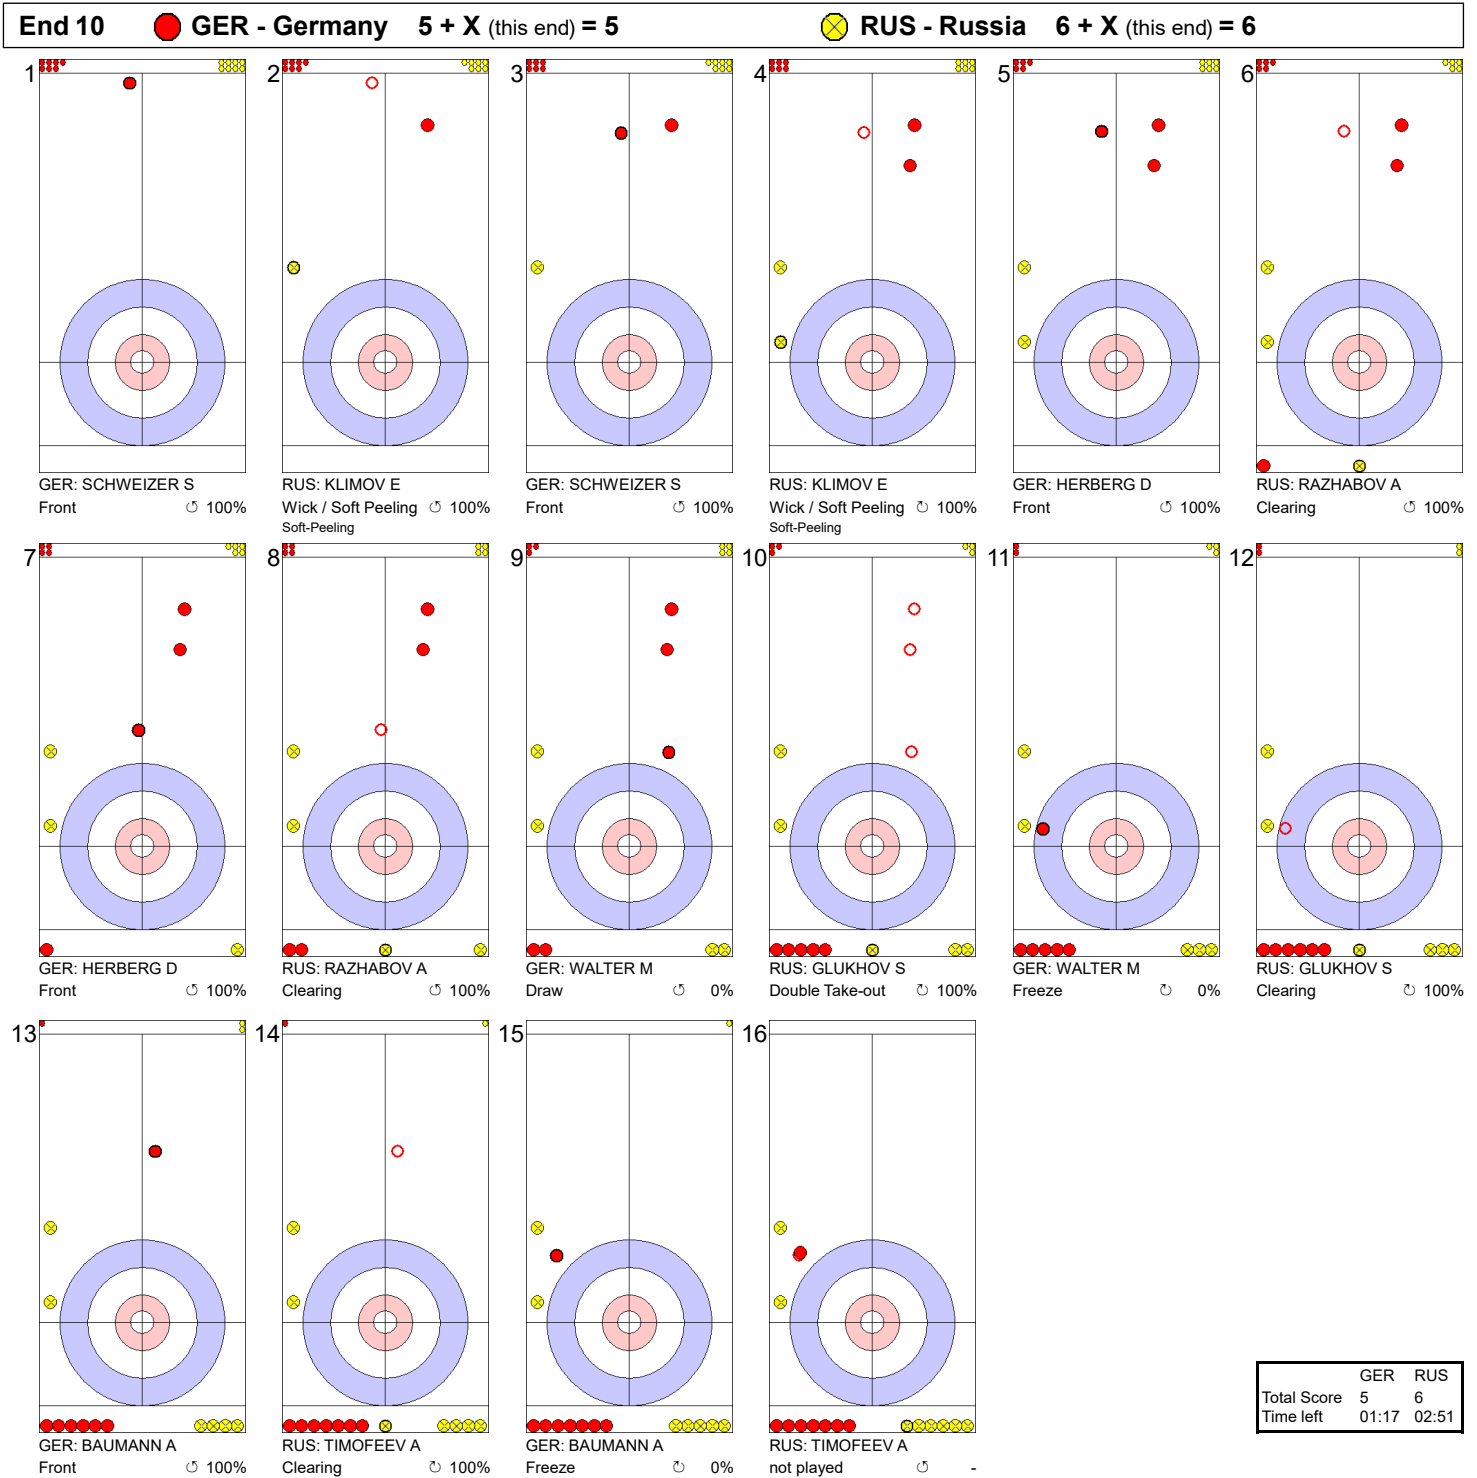

Game - Shot by Shot

Legend:
 ↻ Clockwise ↺ Counter-clockwise - Not considered

Game - Shot by Shot

Legend:
 ↻ Clockwise ↺ Counter-clockwise - Not considered

Game - Shot by Shot

Legend:
 ↻ Clockwise ↺ Counter-clockwise - Not considered

Game - Shot by Shot

Legend:
 ↻ Clockwise ↺ Counter-clockwise - Not considered

Game - Shot by Shot

Legend:
 ↻ Clockwise ↺ Counter-clockwise - Not considered

Game - Shot by Shot

	GER	RUS
Total Score	3	3
Time left	00:00	00:00

Legend:
 ⌚ Clockwise ⌚ Counter-clockwise - Not considered

Game - Shot by Shot

Legend:
 ↺ Clockwise ↻ Counter-clockwise - Not considered

Game - Shot by Shot

Legend:
 ↻ Clockwise ↺ Counter-clockwise - Not considered

Game - Shot by Shot

Legend:
 ↻ Clockwise ↺ Counter-clockwise - Not considered

Game - Shot by Shot

Legend:
 ↻ Clockwise ↺ Counter-clockwise - Not considered
 X Unfinished end due to concession