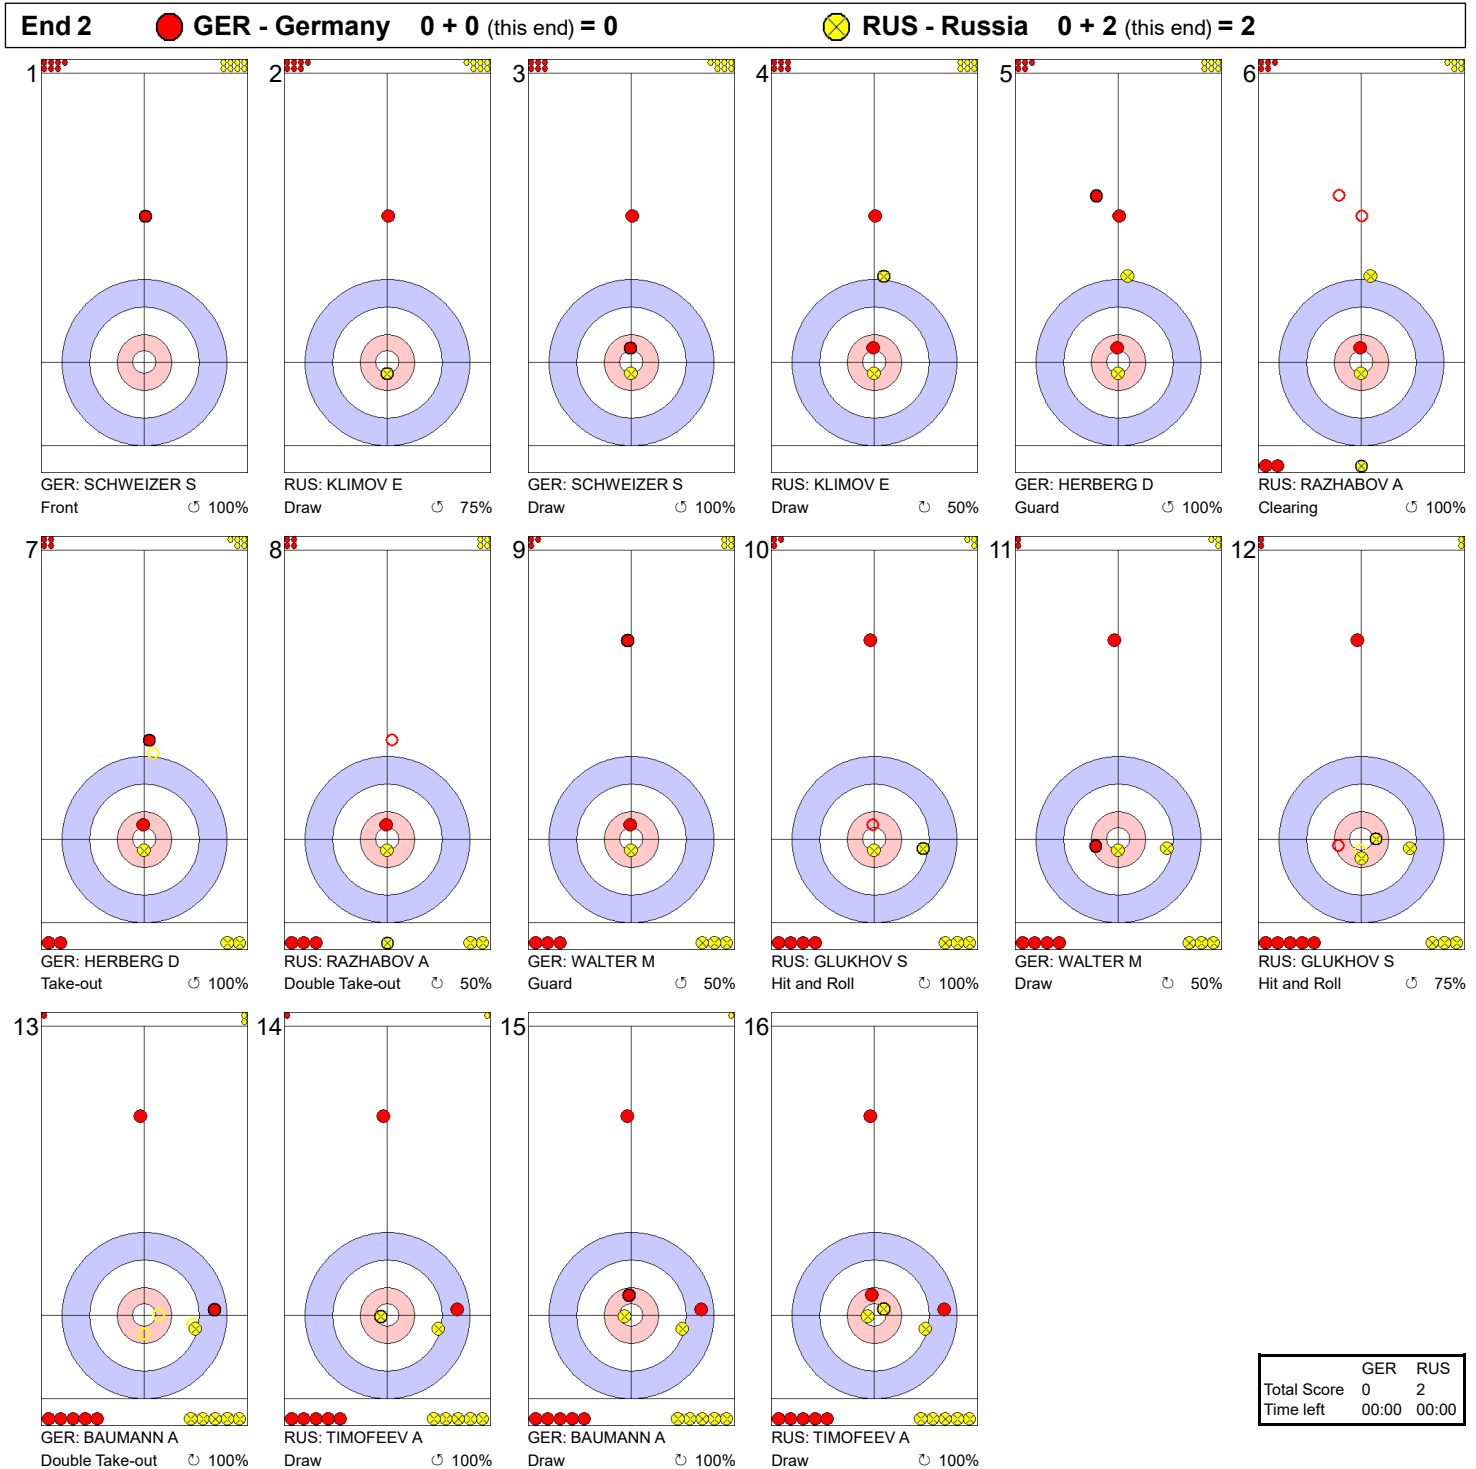

Game - Shot by Shot

Legend:
 ↻ Clockwise ↺ Counter-clockwise - Not considered

Game - Shot by Shot

Legend:
 ↻ Clockwise ↺ Counter-clockwise - Not considered

Game - Shot by Shot

Legend:
 ↻ Clockwise ↺ Counter-clockwise - Not considered

Game - Shot by Shot

Legend:
 ↻ Clockwise ↺ Counter-clockwise - Not considered

Game - Shot by Shot

Legend:
 ↻ Clockwise ↺ Counter-clockwise - Not considered

Game - Shot by Shot

	GER	RUS
Total Score	3	3
Time left	00:00	00:00

Legend:
 ⌚ Clockwise ⌚ Counter-clockwise - Not considered

Game - Shot by Shot

Legend:
 ↺ Clockwise ↻ Counter-clockwise - Not considered

Game - Shot by Shot

Legend:
 ↻ Clockwise ↺ Counter-clockwise - Not considered

Game - Shot by Shot

Legend:
 ↻ Clockwise ↺ Counter-clockwise - Not considered

Game - Shot by Shot

Legend:
 ↻ Clockwise ↺ Counter-clockwise - Not considered
 X Unfinished end due to concession