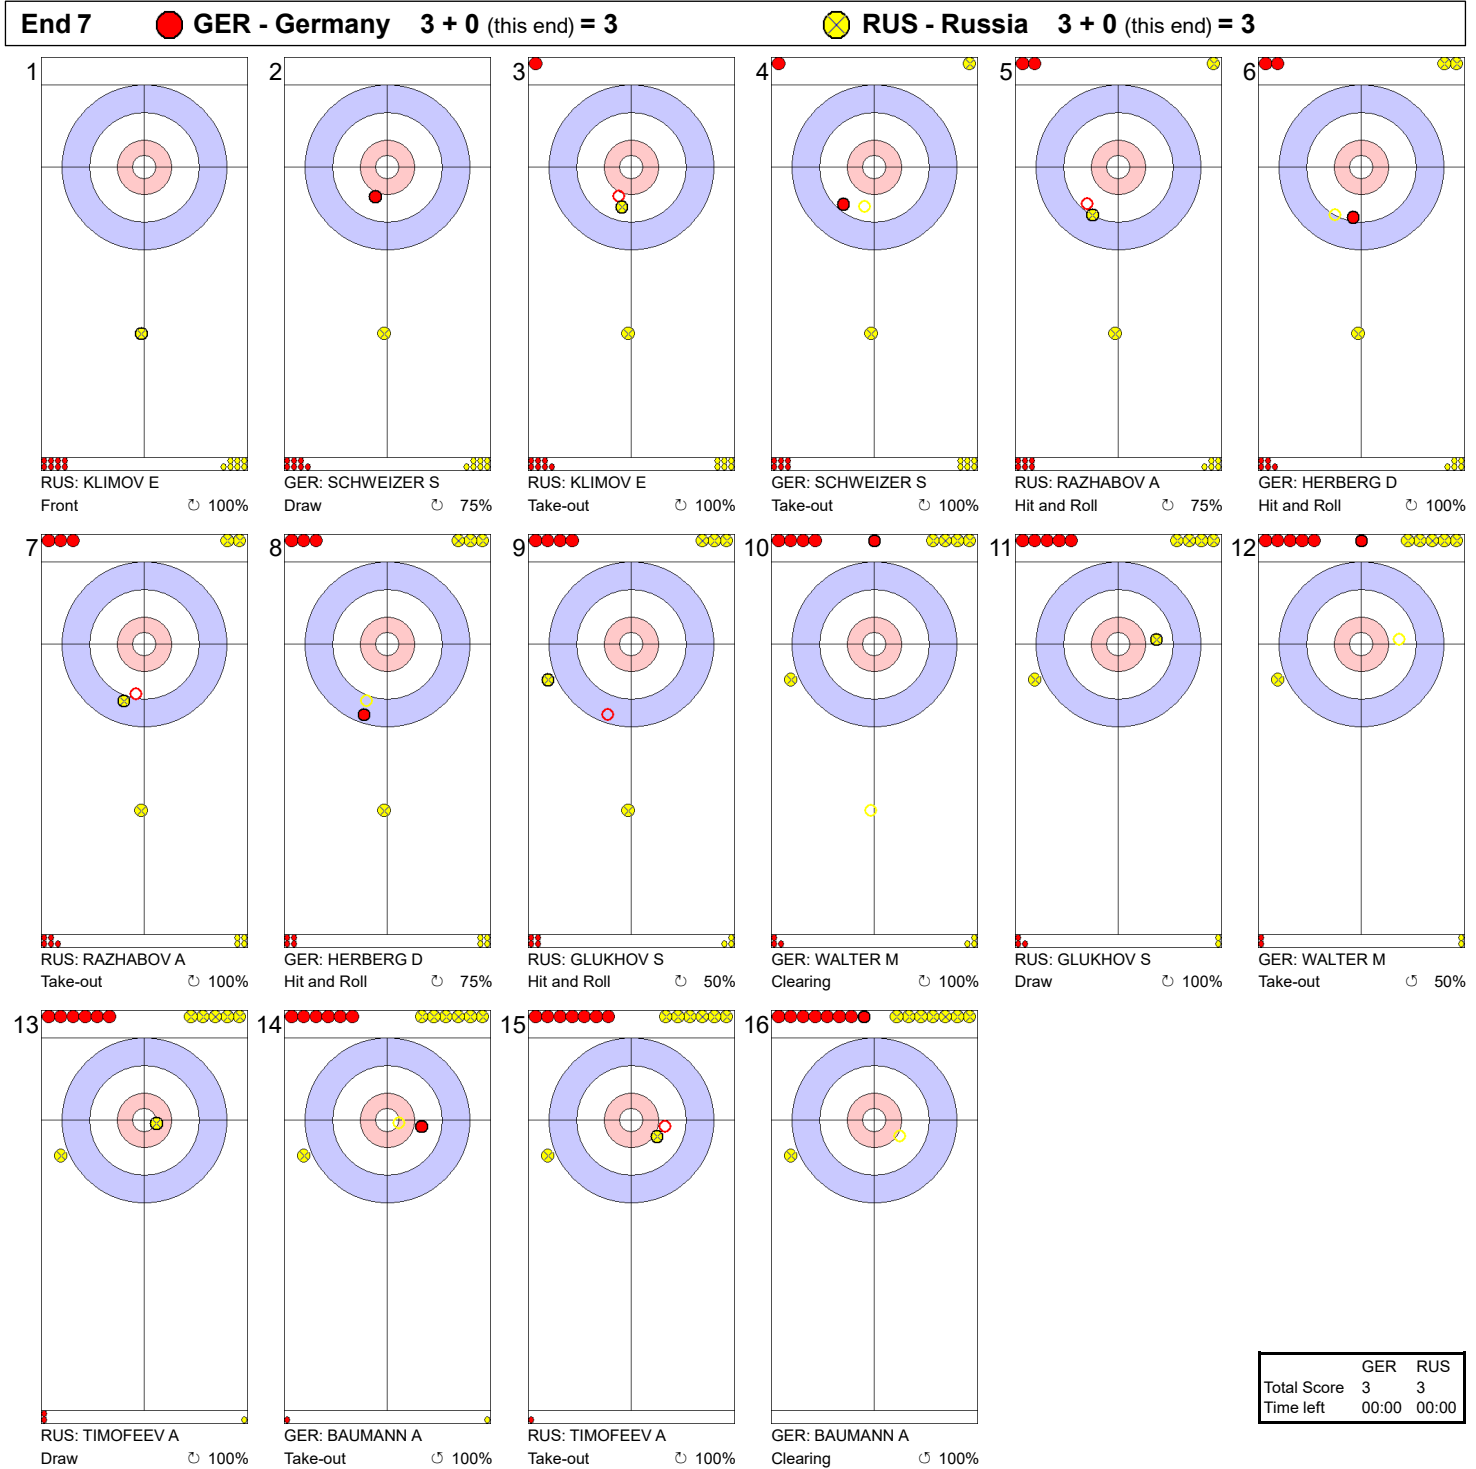

Game - Shot by Shot

Legend:
 ↻ Clockwise ↺ Counter-clockwise - Not considered

Game - Shot by Shot

Legend:
 ↻ Clockwise ↺ Counter-clockwise - Not considered

Game - Shot by Shot

Legend:
 ↻ Clockwise ↺ Counter-clockwise - Not considered

Game - Shot by Shot

Legend:
 ↻ Clockwise ↺ Counter-clockwise - Not considered

Game - Shot by Shot

Legend:
 ↻ Clockwise ↺ Counter-clockwise - Not considered

Game - Shot by Shot

	GER	RUS
Total Score	3	3
Time left	00:00	00:00

Legend:
 ⌚ Clockwise ⌚ Counter-clockwise - Not considered

Game - Shot by Shot

Legend:
 ↺ Clockwise ↻ Counter-clockwise - Not considered

Game - Shot by Shot

Legend:
 ↻ Clockwise ↺ Counter-clockwise - Not considered

Game - Shot by Shot

Legend:
 ↻ Clockwise ↺ Counter-clockwise - Not considered

Game - Shot by Shot

Legend:
 ↻ Clockwise ↺ Counter-clockwise - Not considered
 X Unfinished end due to concession