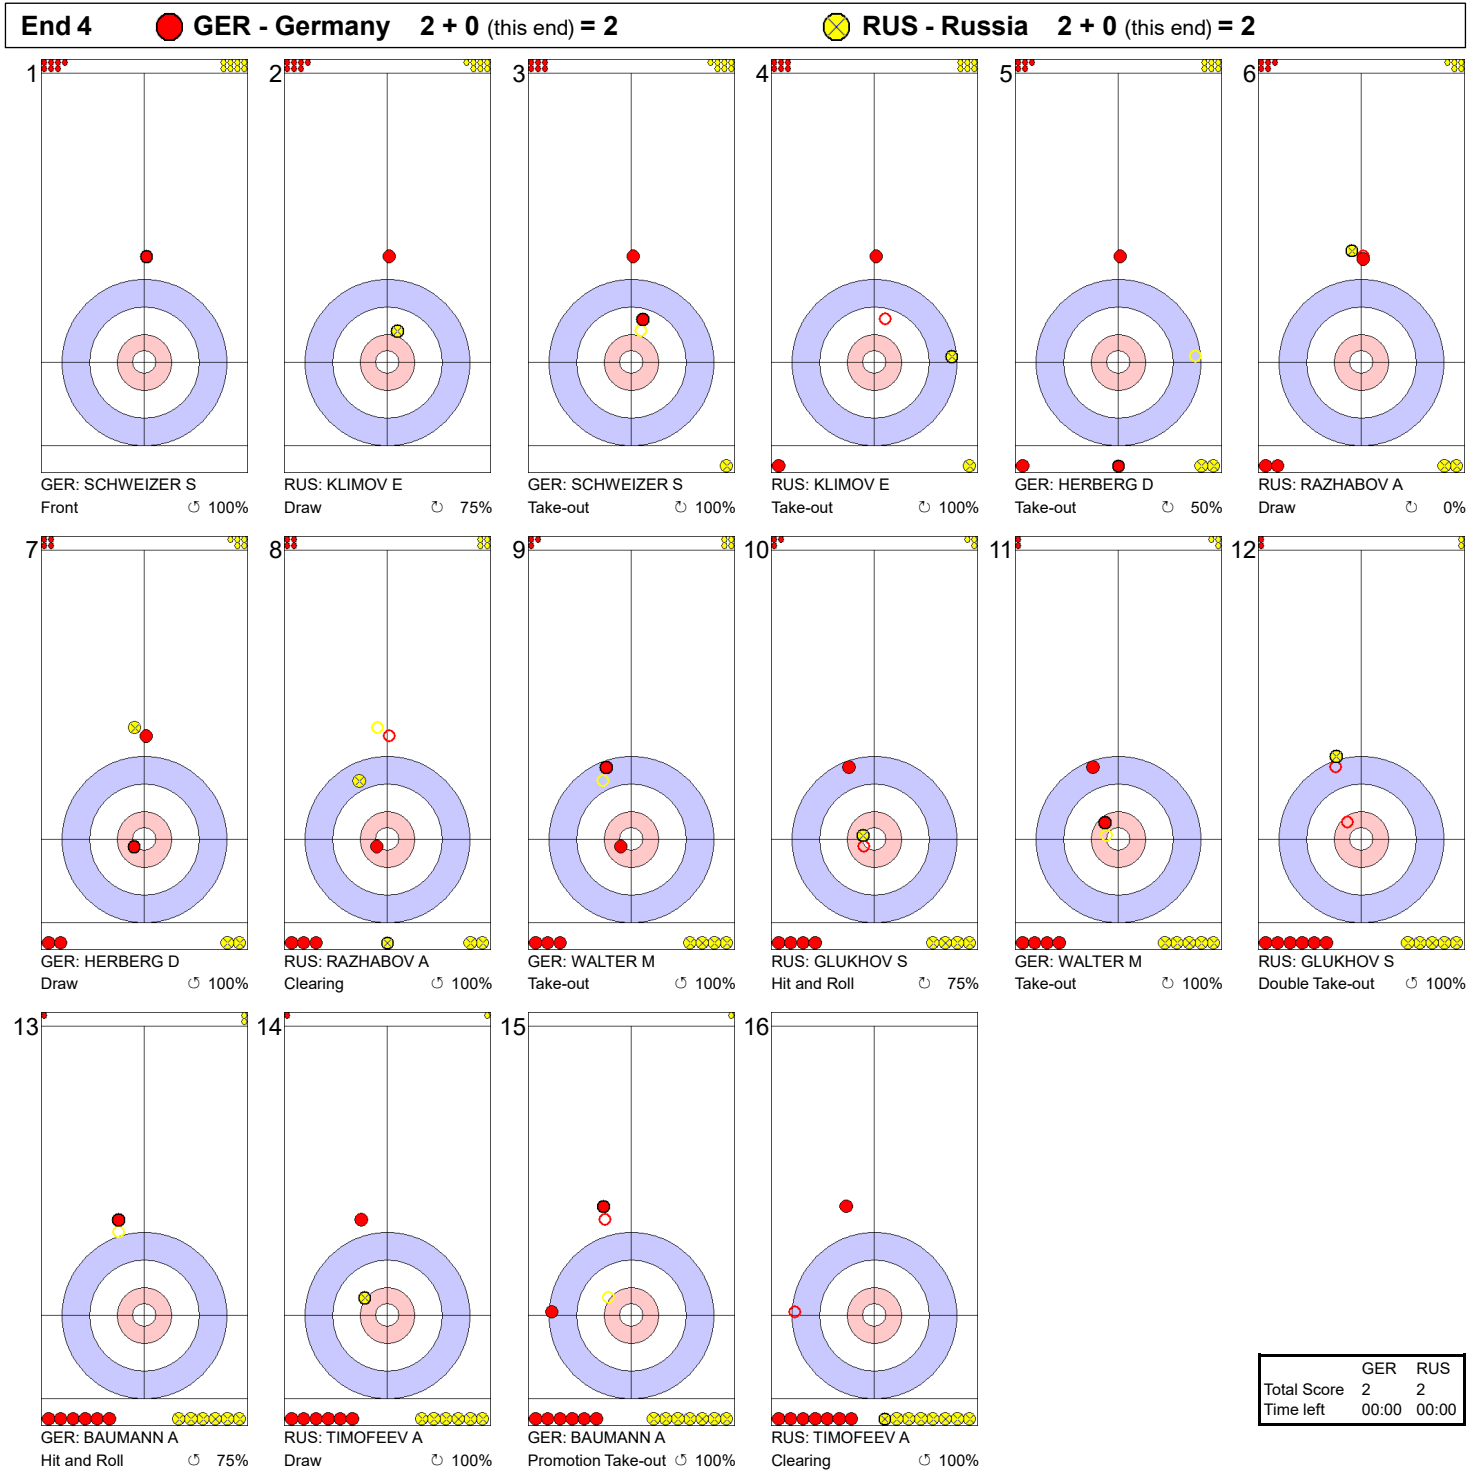

Game - Shot by Shot

Legend:
 ↻ Clockwise ↺ Counter-clockwise - Not considered

Game - Shot by Shot

Legend:
 ↻ Clockwise ↺ Counter-clockwise - Not considered

Game - Shot by Shot

Legend:
 ↻ Clockwise ↺ Counter-clockwise - Not considered

Game - Shot by Shot

Legend:
 ↻ Clockwise ↺ Counter-clockwise - Not considered

Game - Shot by Shot

Legend:
 ↻ Clockwise ↺ Counter-clockwise - Not considered

Game - Shot by Shot

	GER	RUS
Total Score	3	3
Time left	00:00	00:00

Legend:
 ⌚ Clockwise ⌚ Counter-clockwise - Not considered

Game - Shot by Shot

Legend:
 ↺ Clockwise ↻ Counter-clockwise - Not considered

Game - Shot by Shot

Legend:
 ↻ Clockwise ↺ Counter-clockwise - Not considered

Game - Shot by Shot

Legend:
 ↻ Clockwise ↺ Counter-clockwise - Not considered

Game - Shot by Shot

Legend:
 ↻ Clockwise ↺ Counter-clockwise - Not considered
 X Unfinished end due to concession