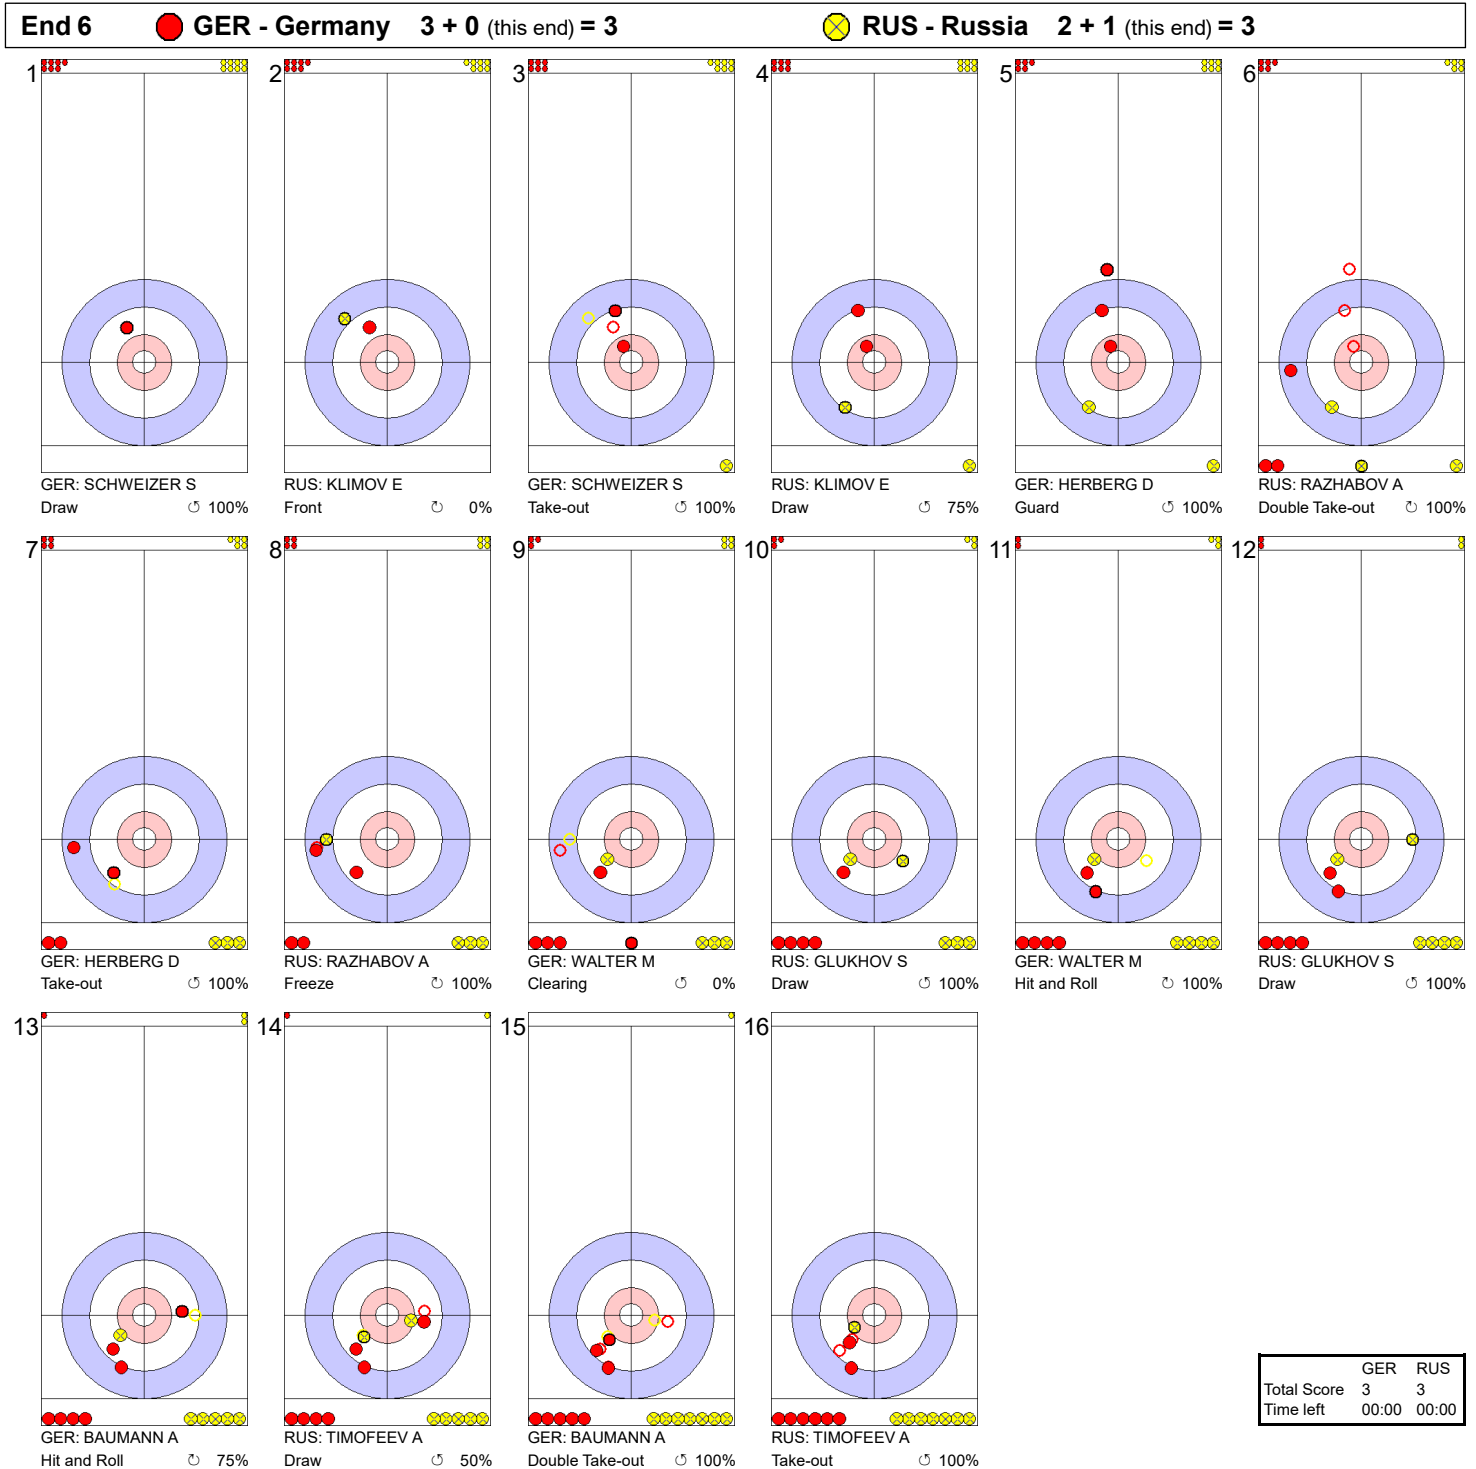

Game - Shot by Shot

Legend:
 ↻ Clockwise ↺ Counter-clockwise - Not considered

Game - Shot by Shot

Legend:
 ↻ Clockwise ↺ Counter-clockwise - Not considered

Game - Shot by Shot

Legend:
 ↻ Clockwise ↺ Counter-clockwise - Not considered

Game - Shot by Shot

Legend:
 ↻ Clockwise ↺ Counter-clockwise - Not considered

Game - Shot by Shot

Legend:
 ↻ Clockwise ↺ Counter-clockwise - Not considered

Game - Shot by Shot

	GER	RUS
Total Score	3	3
Time left	00:00	00:00

Legend:
 ⌚ Clockwise ⌚ Counter-clockwise - Not considered

Game - Shot by Shot

Legend:
 ↺ Clockwise ↻ Counter-clockwise - Not considered

Game - Shot by Shot

Legend:
 ↻ Clockwise ↺ Counter-clockwise - Not considered

Game - Shot by Shot

Legend:
 ↻ Clockwise ↺ Counter-clockwise - Not considered

Game - Shot by Shot

Legend:
 ↻ Clockwise ↺ Counter-clockwise - Not considered
 X Unfinished end due to concession