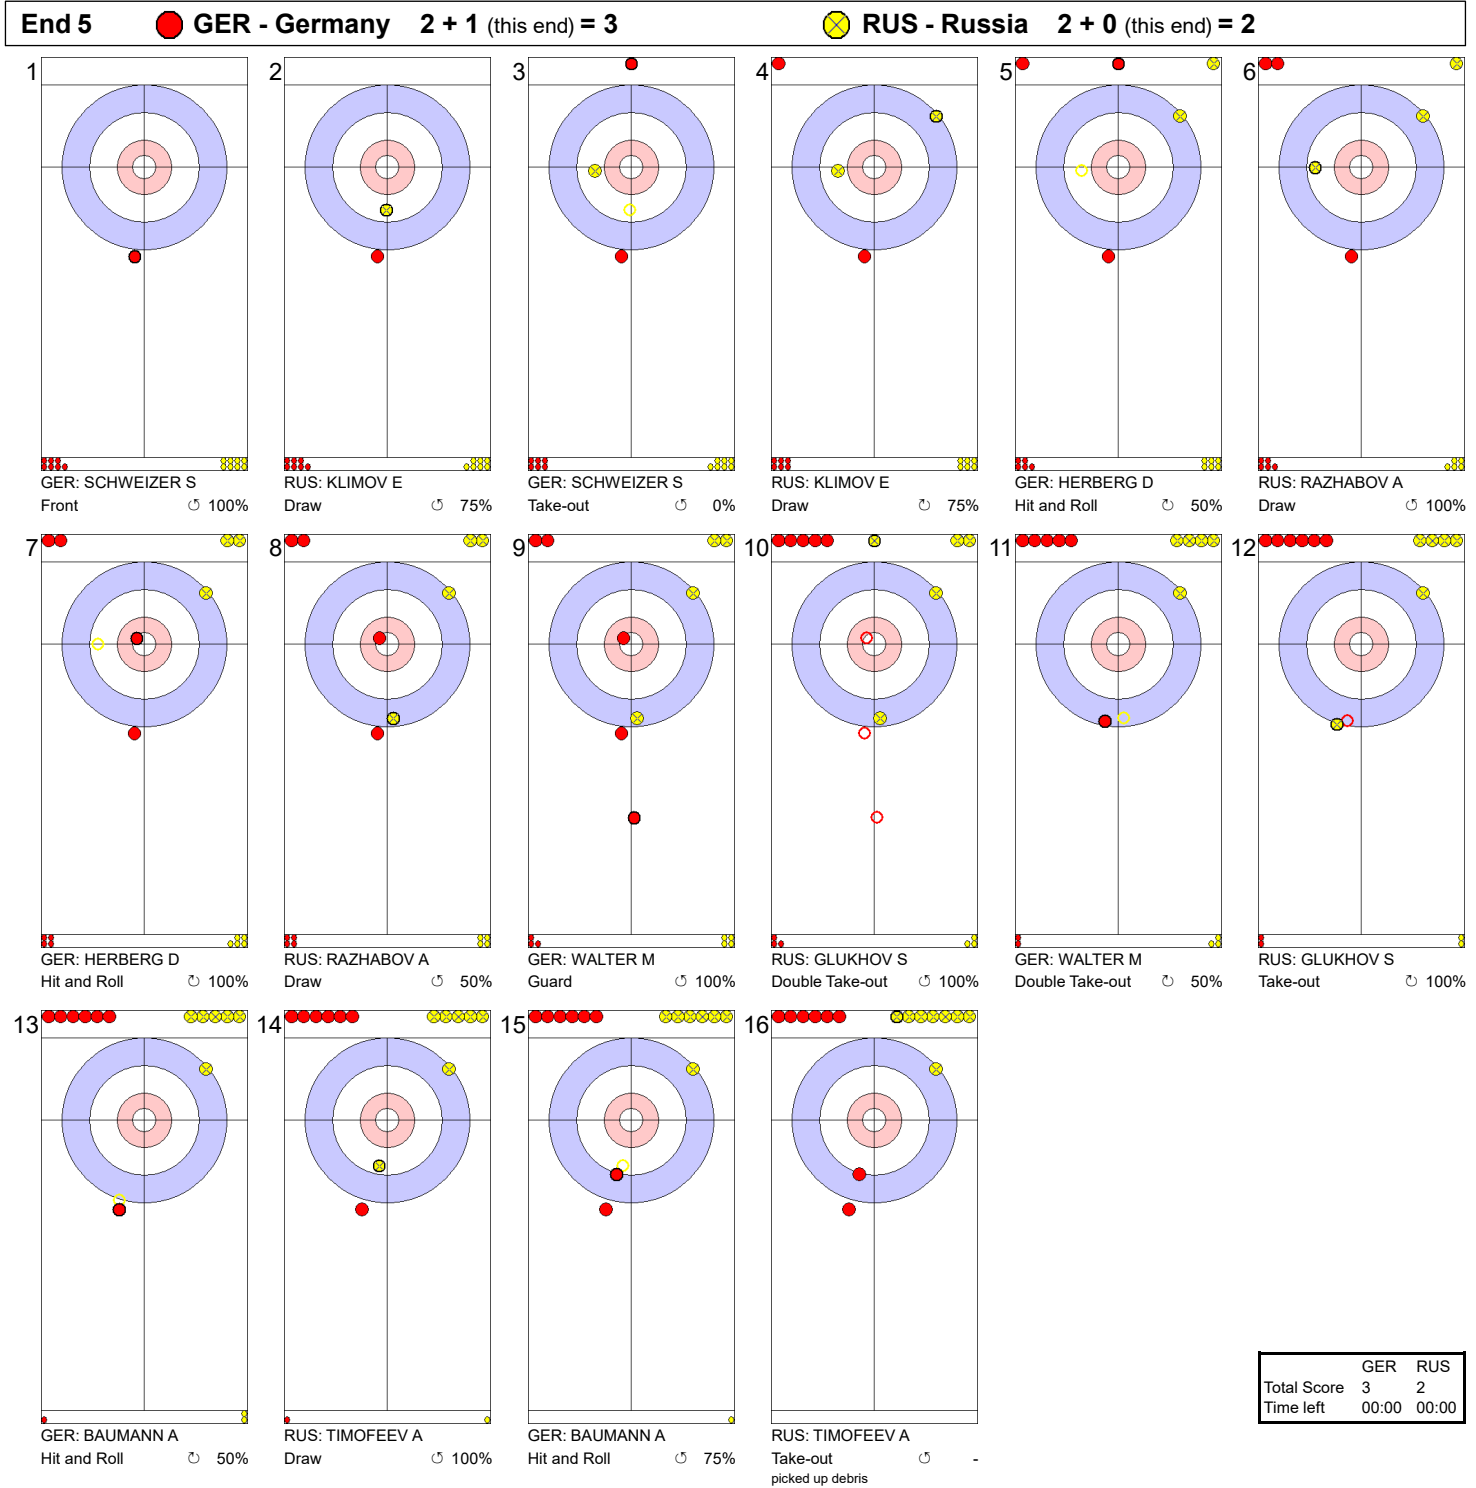

Game - Shot by Shot

Legend:
 ↻ Clockwise ↺ Counter-clockwise - Not considered

Game - Shot by Shot

Legend:
 ↻ Clockwise ↺ Counter-clockwise - Not considered

Game - Shot by Shot

Legend:
 ↻ Clockwise ↺ Counter-clockwise - Not considered

Game - Shot by Shot

Legend:
 ↻ Clockwise ↺ Counter-clockwise - Not considered

Game - Shot by Shot

Legend:
 ↻ Clockwise ↺ Counter-clockwise - Not considered

Game - Shot by Shot

	GER	RUS
Total Score	3	3
Time left	00:00	00:00

Legend:
 ⌚ Clockwise ⌚ Counter-clockwise - Not considered

Game - Shot by Shot

Legend:
 ↺ Clockwise ↻ Counter-clockwise - Not considered

Game - Shot by Shot

Legend:
 ↻ Clockwise ↺ Counter-clockwise - Not considered

Game - Shot by Shot

Legend:
 ↻ Clockwise ↺ Counter-clockwise - Not considered

Game - Shot by Shot

Legend:
 ↻ Clockwise ↺ Counter-clockwise - Not considered
 X Unfinished end due to concession