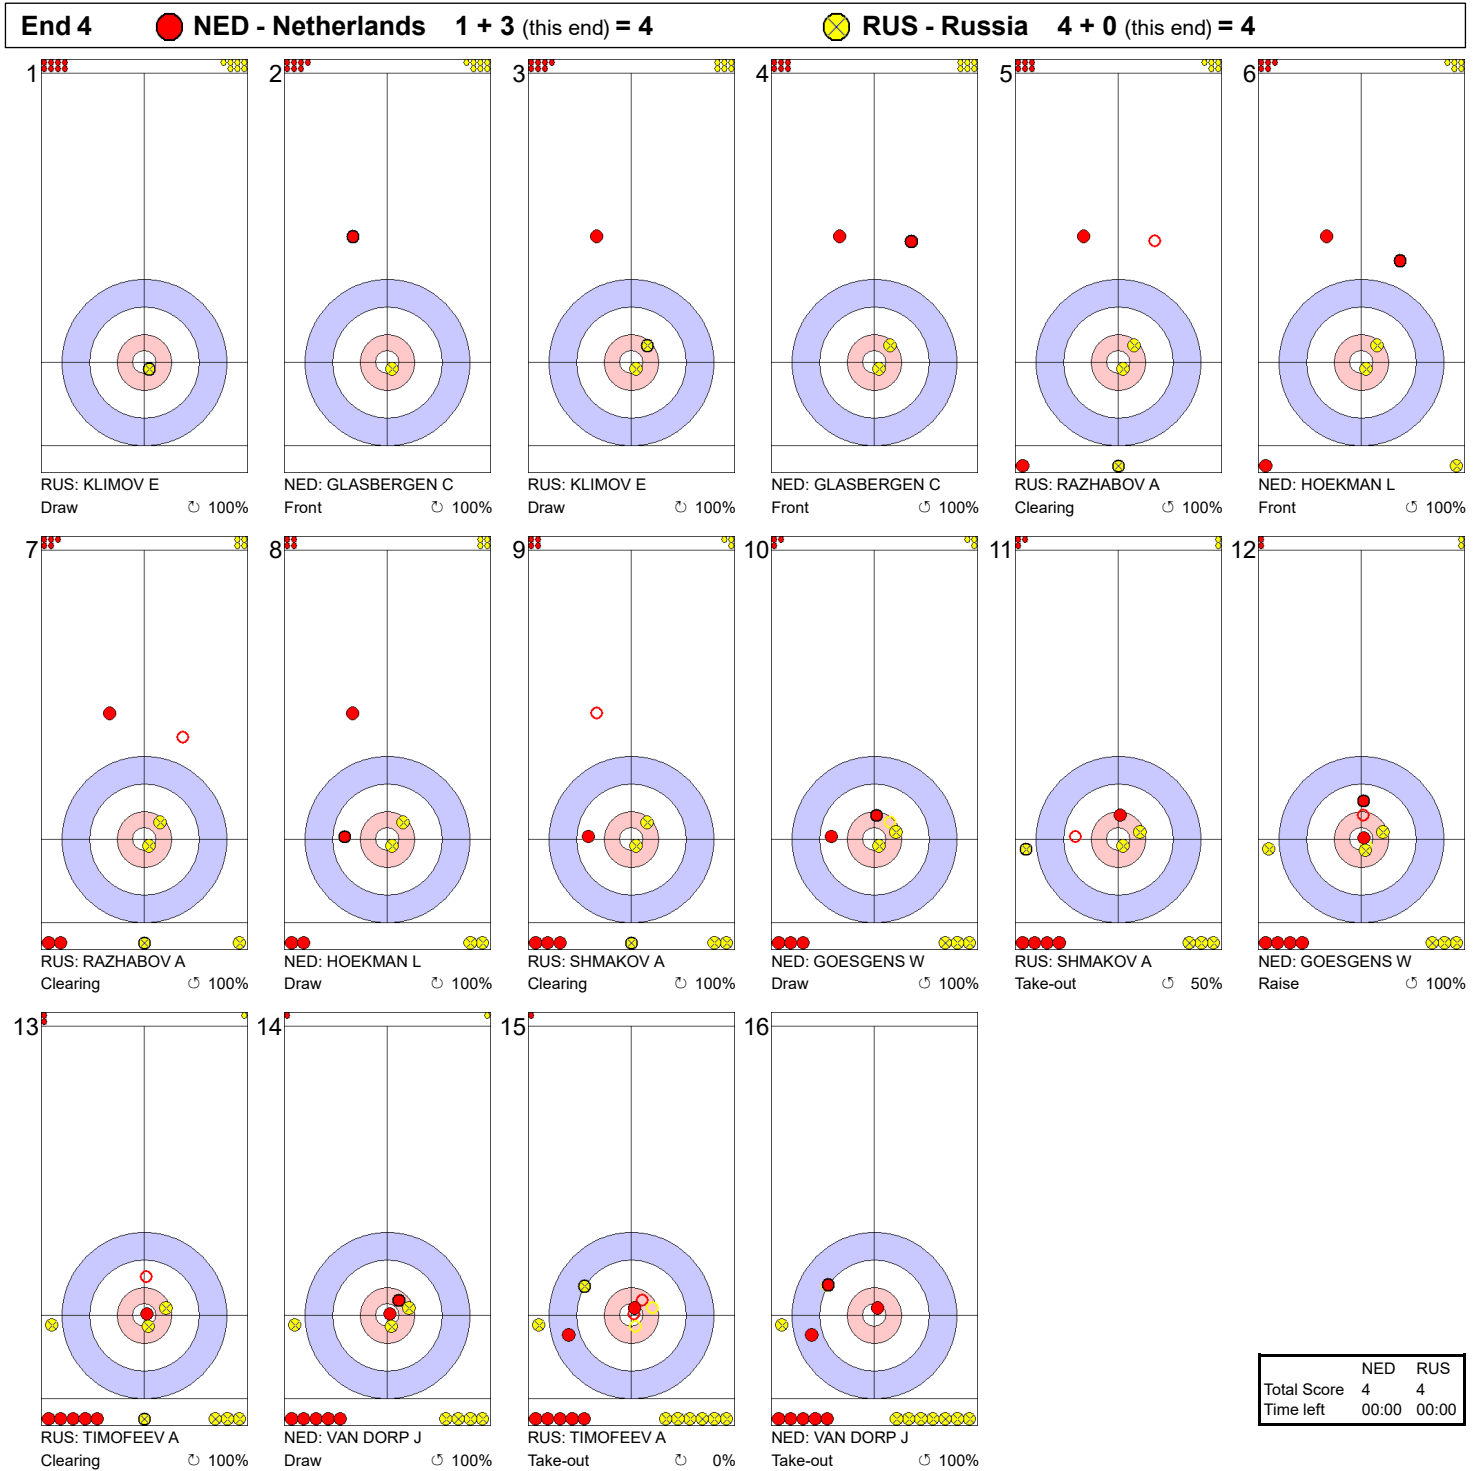

Game - Shot by Shot

Legend:
 ⤵ Clockwise ⤴ Counter-clockwise - Not considered

Game - Shot by Shot

	NED	RUS
Total Score	1	4
Time left	00:00	00:00

Legend:
 Clockwise Counter-clockwise - Not considered

Game - Shot by Shot

Legend:
 ↻ Clockwise ↺ Counter-clockwise - Not considered

Game - Shot by Shot

Legend:
 ↻ Clockwise ↺ Counter-clockwise - Not considered

Game - Shot by Shot

Legend:
 Clockwise
 Counter-clockwise
 - Not considered

Game - Shot by Shot

Legend:
 ↻ Clockwise ↺ Counter-clockwise - Not considered

Game - Shot by Shot

Legend:
 ↻ Clockwise ↺ Counter-clockwise - Not considered