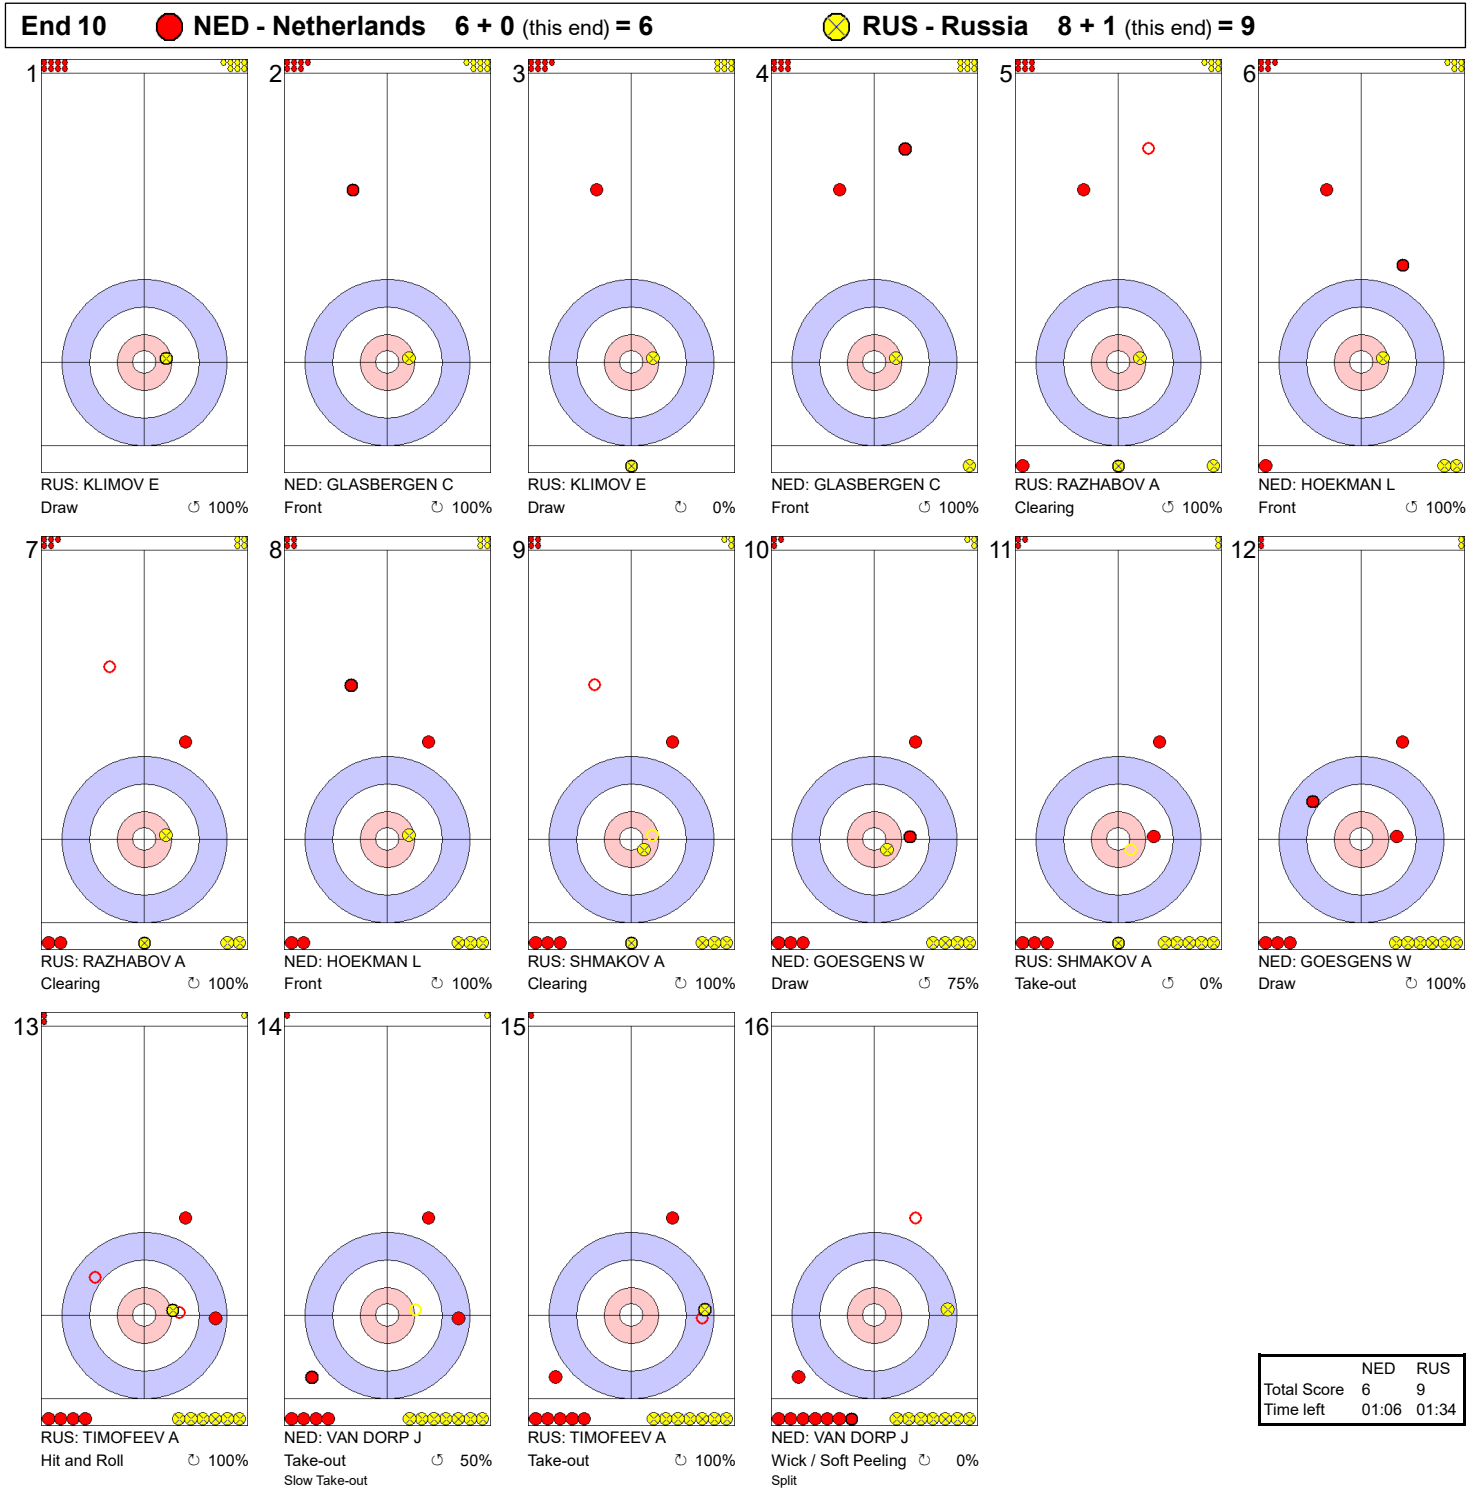

Game - Shot by Shot

Legend:
 ⤵ Clockwise ⤴ Counter-clockwise - Not considered

Game - Shot by Shot

	NED	RUS
Total Score	1	4
Time left	00:00	00:00

Legend:
 Clockwise Counter-clockwise - Not considered

Game - Shot by Shot

Legend:
 ↻ Clockwise ↺ Counter-clockwise - Not considered

Game - Shot by Shot

Legend:
 ↻ Clockwise ↺ Counter-clockwise - Not considered

Game - Shot by Shot

Legend:
 Clockwise
 Counter-clockwise
 - Not considered

Game - Shot by Shot

Legend:
 ↻ Clockwise ↺ Counter-clockwise - Not considered

Game - Shot by Shot

Legend:
 ↻ Clockwise ↺ Counter-clockwise - Not considered