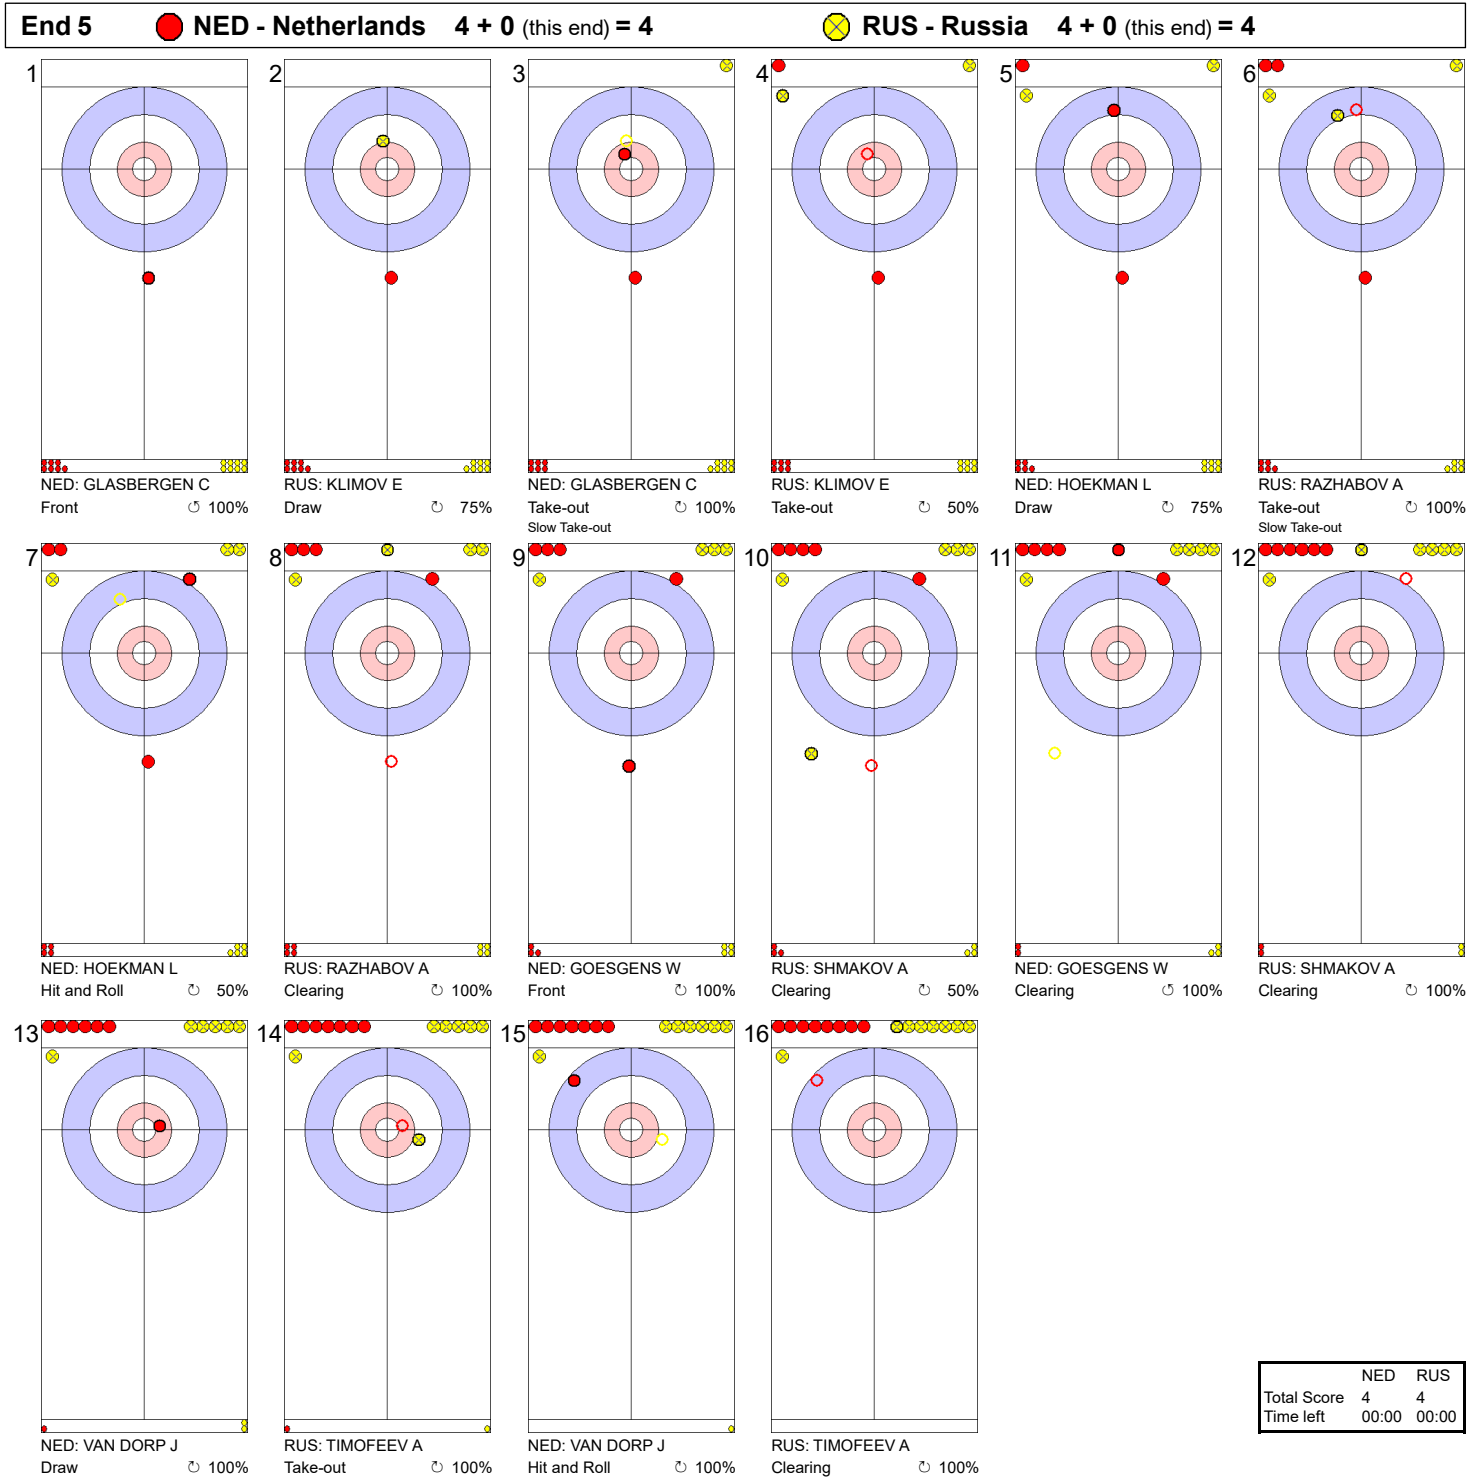

Game - Shot by Shot

Legend:
 ⤵ Clockwise ⤴ Counter-clockwise - Not considered

Game - Shot by Shot

	NED	RUS
Total Score	1	4
Time left	00:00	00:00

Legend:
 Clockwise Counter-clockwise - Not considered

Game - Shot by Shot

Legend:
 ↻ Clockwise ↺ Counter-clockwise - Not considered

Game - Shot by Shot

Legend:
 ↻ Clockwise ↺ Counter-clockwise - Not considered

Game - Shot by Shot

Legend:
 Clockwise
 Counter-clockwise
 - Not considered

Game - Shot by Shot

Legend:
 ↻ Clockwise ↺ Counter-clockwise - Not considered

Game - Shot by Shot

Legend:
 ↻ Clockwise ↺ Counter-clockwise - Not considered