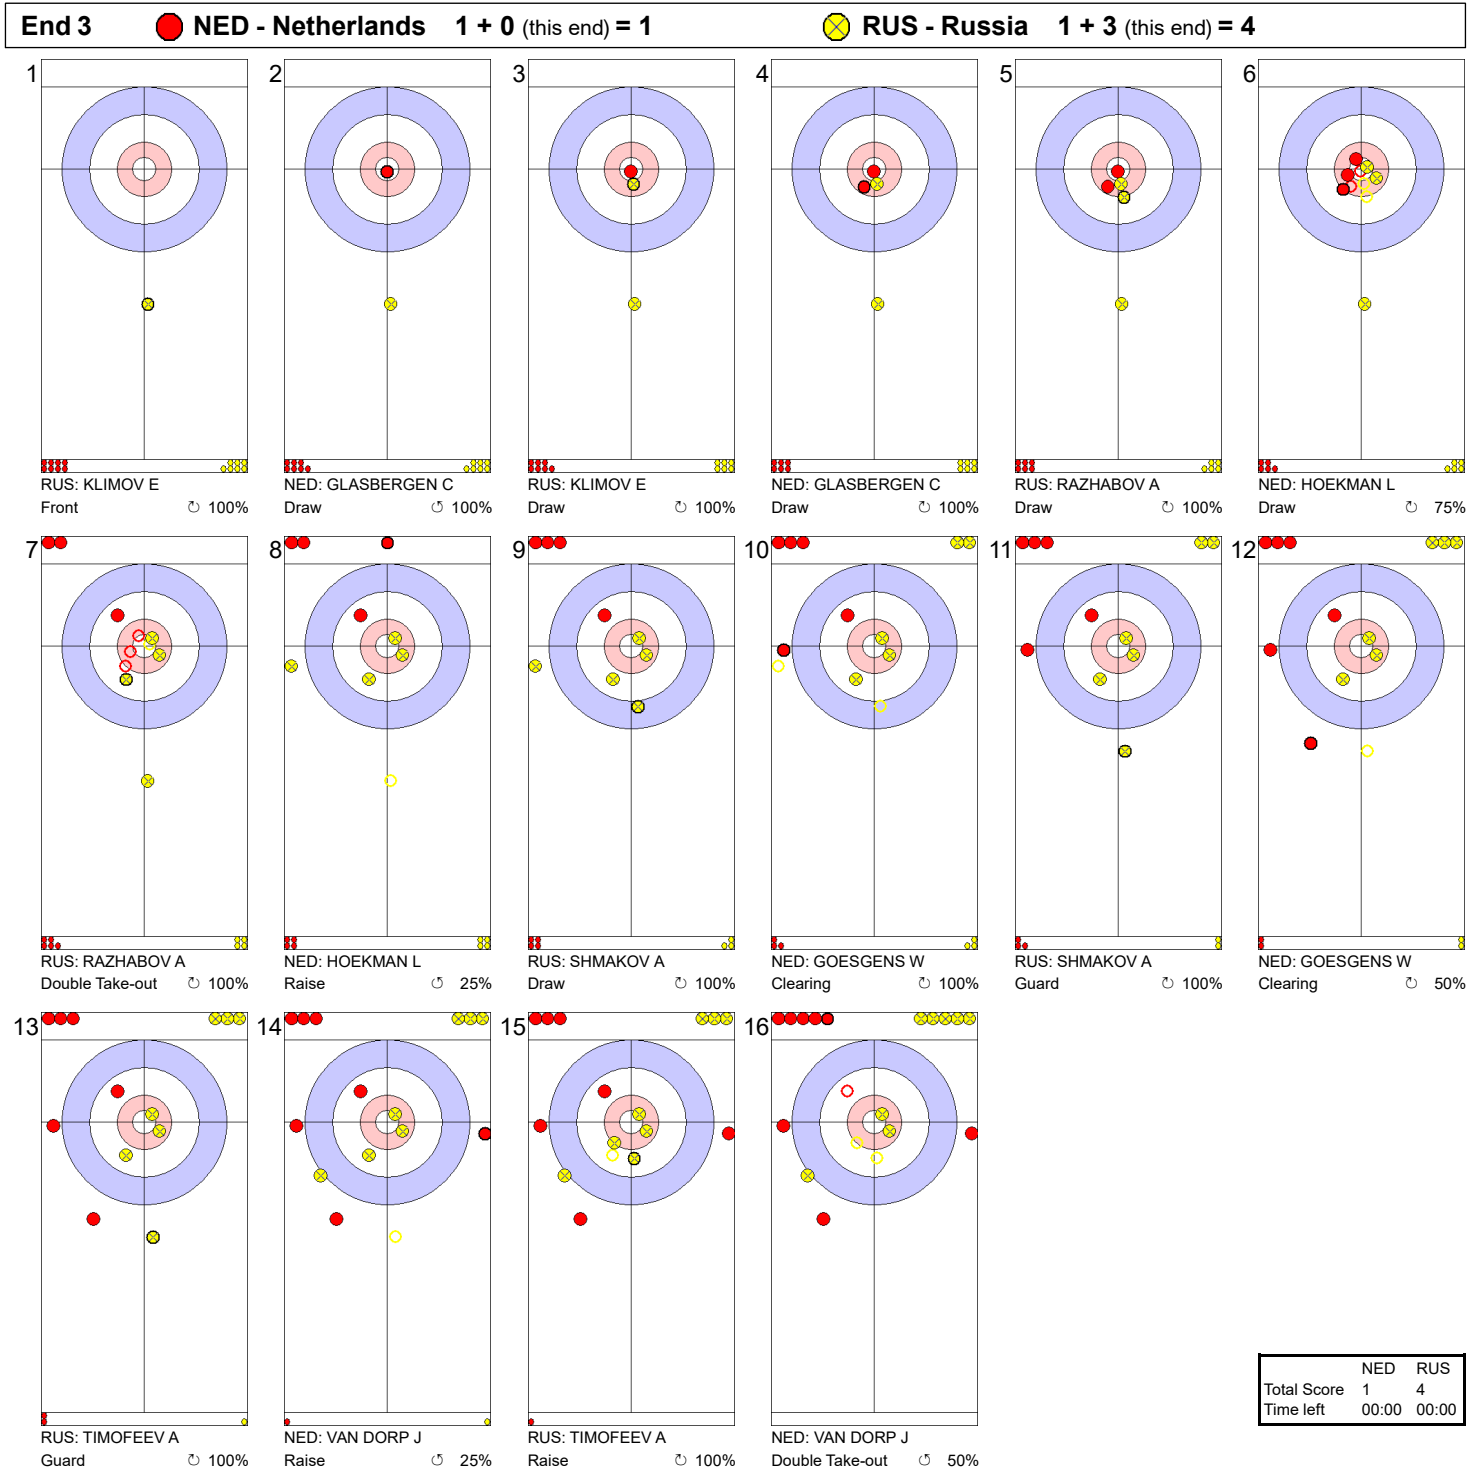

Game - Shot by Shot

Legend:
 ⤵ Clockwise ⤴ Counter-clockwise - Not considered

Game - Shot by Shot

	NED	RUS
Total Score	1	4
Time left	00:00	00:00

Legend:
 Clockwise Counter-clockwise - Not considered

Game - Shot by Shot

Legend:
 ↻ Clockwise ↺ Counter-clockwise - Not considered

Game - Shot by Shot

Legend:
 ↻ Clockwise ↺ Counter-clockwise - Not considered

Game - Shot by Shot

Legend:
 Clockwise
 Counter-clockwise
 - Not considered

Game - Shot by Shot

Legend:
 ↻ Clockwise ↺ Counter-clockwise - Not considered

Game - Shot by Shot

Legend:
 ↻ Clockwise ↺ Counter-clockwise - Not considered