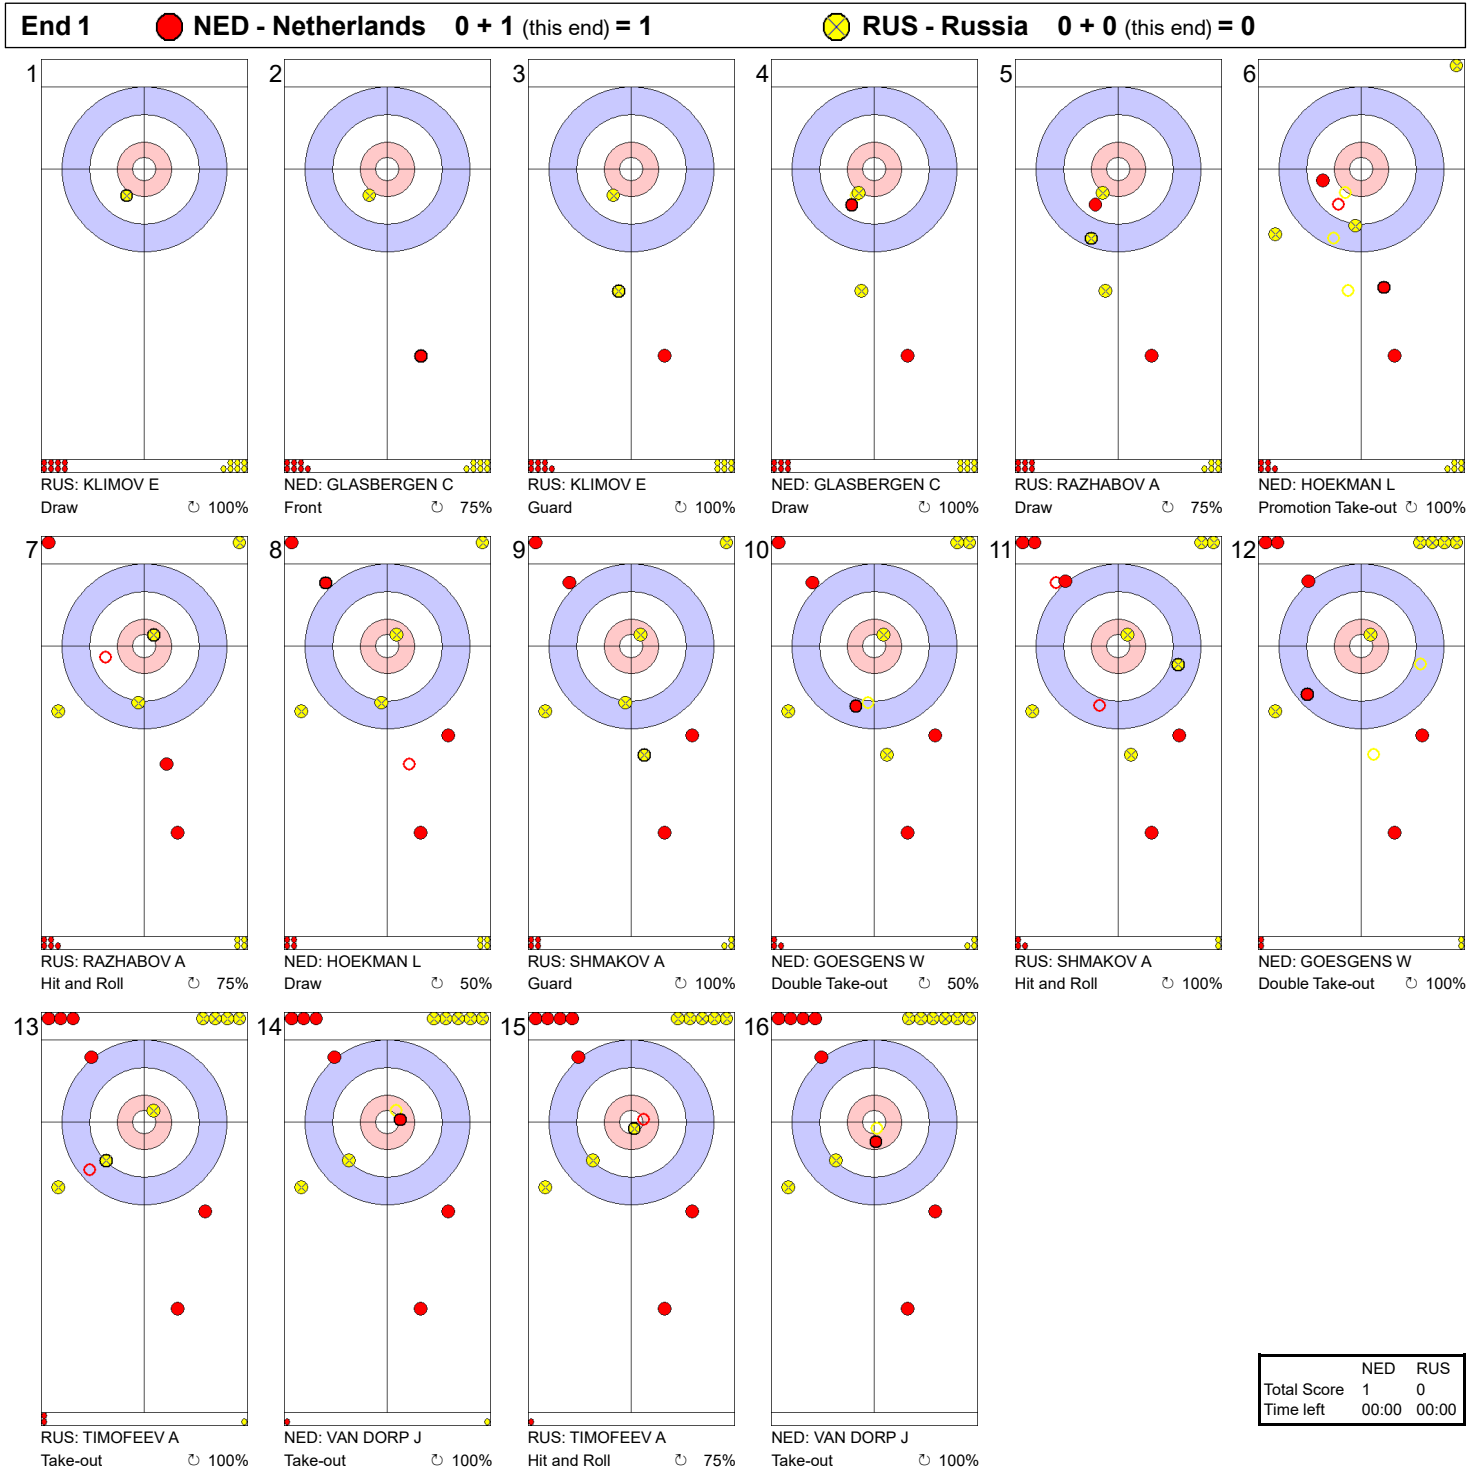

Game - Shot by Shot

Legend:
 ⤵ Clockwise ⤴ Counter-clockwise - Not considered

Game - Shot by Shot

	NED	RUS
Total Score	1	4
Time left	00:00	00:00

Legend:
 Clockwise Counter-clockwise - Not considered

Game - Shot by Shot

Legend:
 ↻ Clockwise ↺ Counter-clockwise - Not considered

Game - Shot by Shot

Legend:
 ↻ Clockwise ↺ Counter-clockwise - Not considered

Game - Shot by Shot

Legend:
 Clockwise
 Counter-clockwise
 - Not considered

Game - Shot by Shot

Legend:
 ↻ Clockwise ↺ Counter-clockwise - Not considered

Game - Shot by Shot

Legend:
 ↻ Clockwise ↺ Counter-clockwise - Not considered