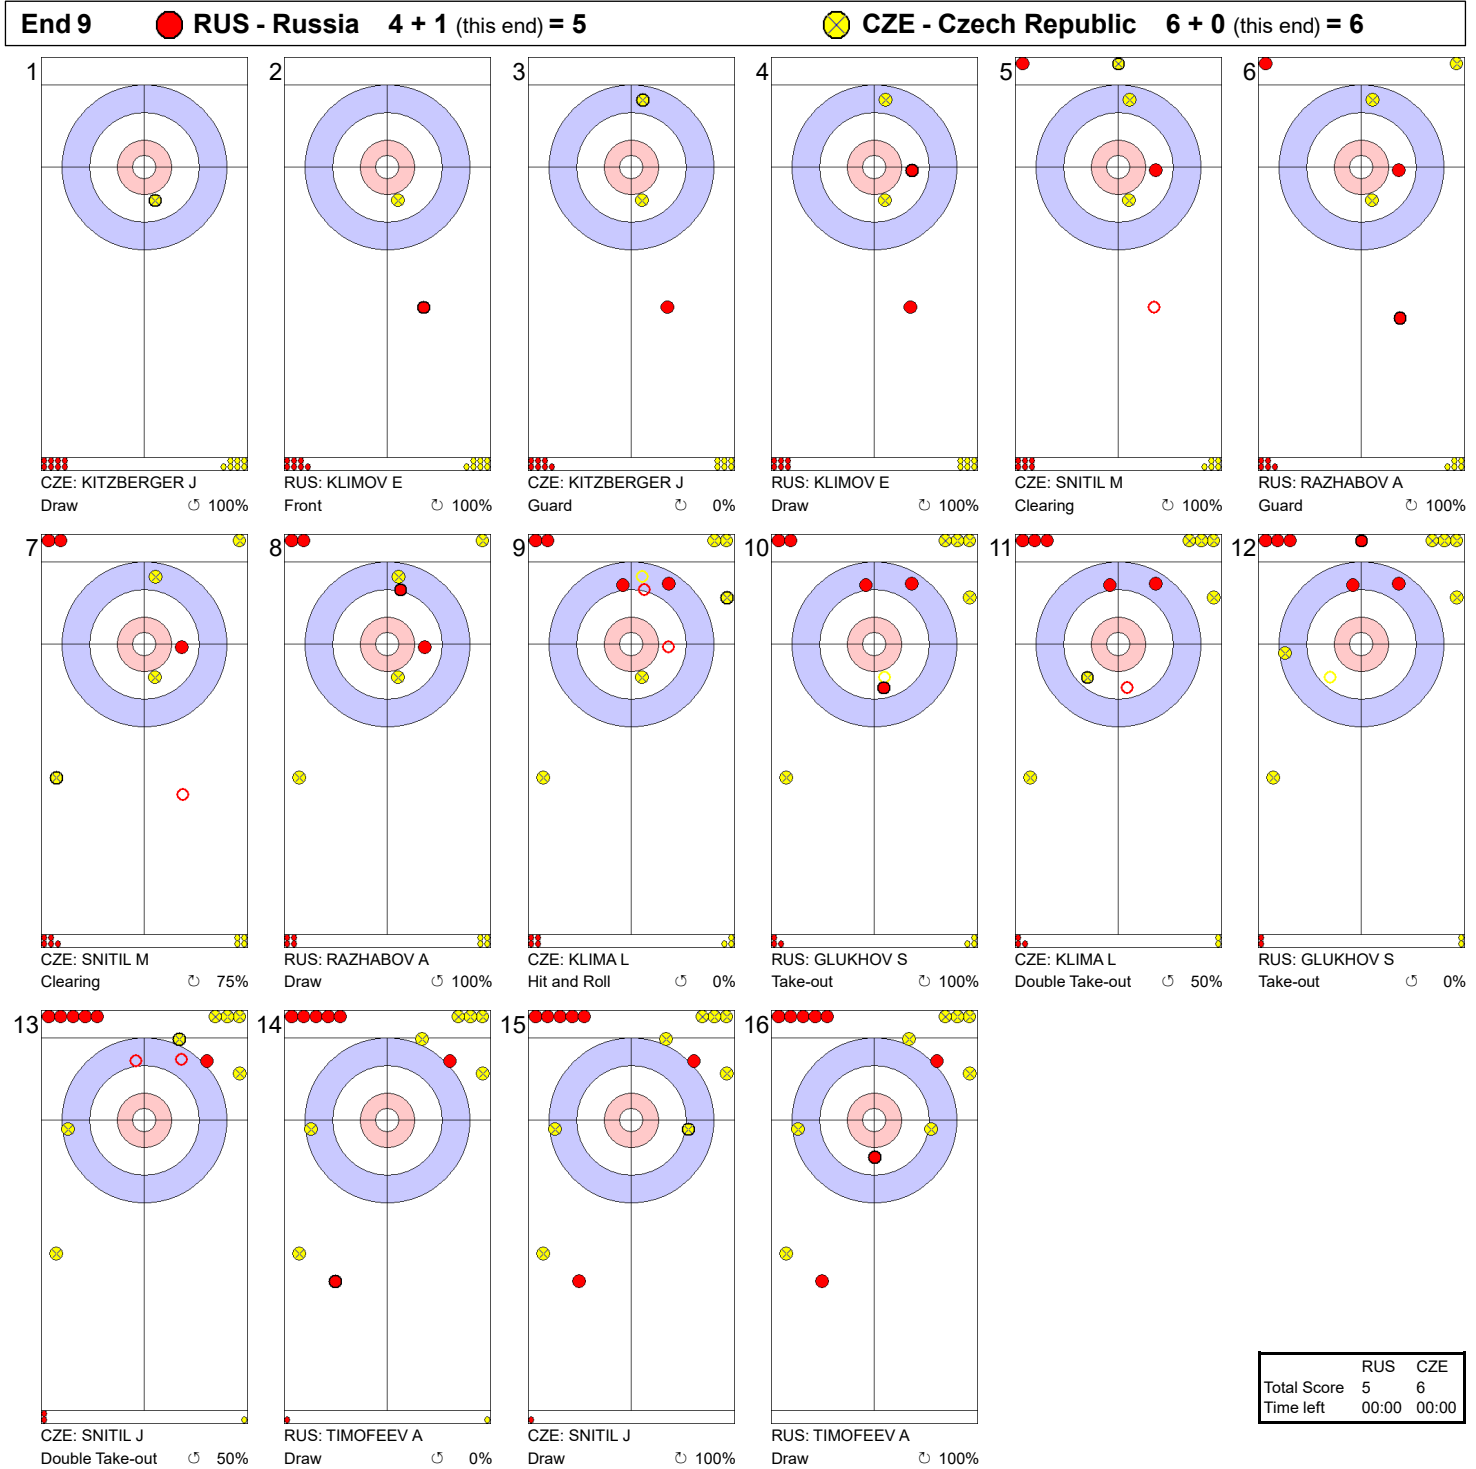

**Game - Shot by Shot**

**Legend:**  
 ↻ Clockwise      ↺ Counter-clockwise      - Not considered

**Game - Shot by Shot**

**Legend:**  
 ↻ Clockwise   ↺ Counter-clockwise   - Not considered

**Game - Shot by Shot**

**Legend:**  
 ↻ Clockwise      ↺ Counter-clockwise      - Not considered

**Game - Shot by Shot**

**Legend:**  
 ↻ Clockwise   ↺ Counter-clockwise   - Not considered

**Game - Shot by Shot**

|             | RUS   | CZE   |
|-------------|-------|-------|
| Total Score | 5     | 6     |
| Time left   | 00:00 | 00:00 |

**Legend:**  
 ↻ Clockwise      ↺ Counter-clockwise      - Not considered

**Game - Shot by Shot**

**Legend:**  
 ↻ Clockwise      ↺ Counter-clockwise      - Not considered