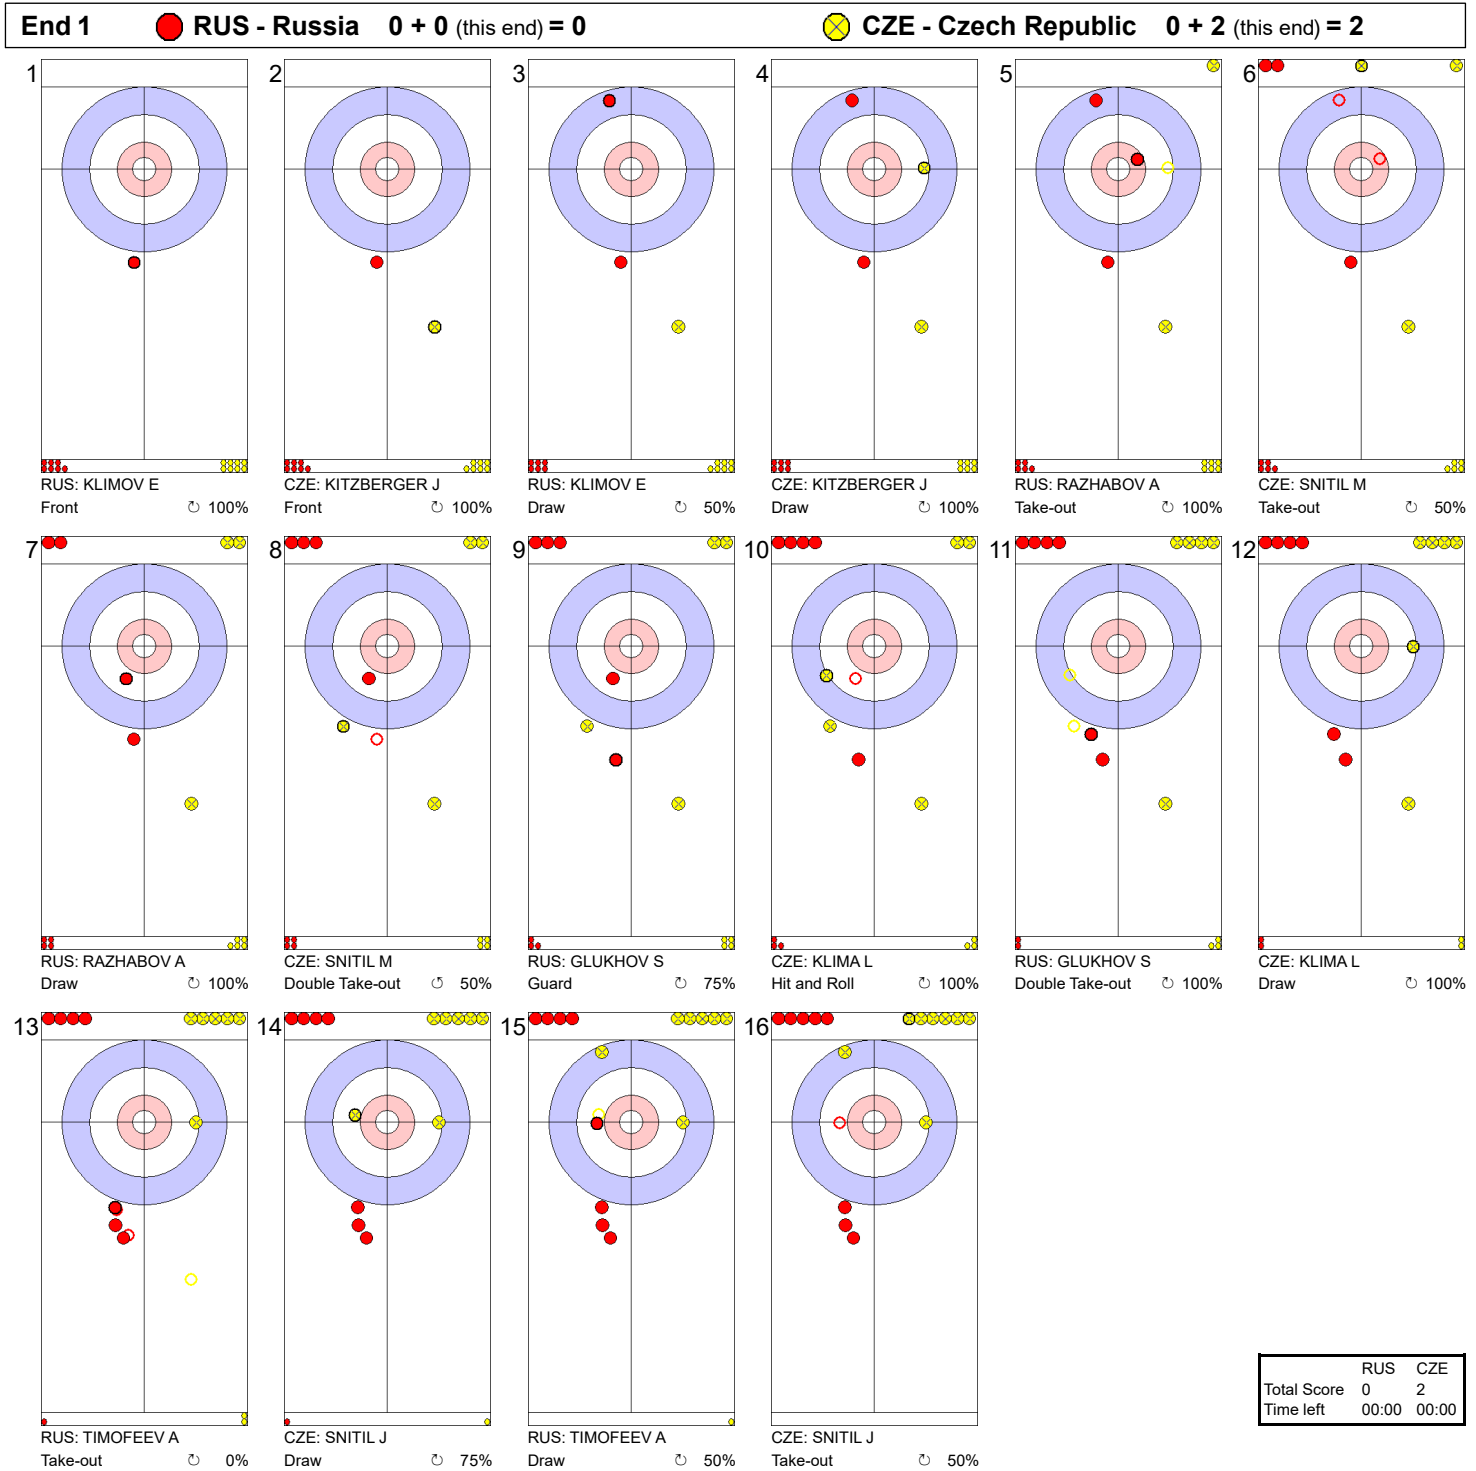

**Game - Shot by Shot**

**Legend:**  
 ↻ Clockwise      ↺ Counter-clockwise      - Not considered

**Game - Shot by Shot**

**Legend:**  
 ↻ Clockwise   ↺ Counter-clockwise   - Not considered

**Game - Shot by Shot**

**Legend:**  
 ↻ Clockwise      ↺ Counter-clockwise      - Not considered

**Game - Shot by Shot**

**Legend:**  
 ↻ Clockwise   ↺ Counter-clockwise   - Not considered

**Game - Shot by Shot**

|             | RUS   | CZE   |
|-------------|-------|-------|
| Total Score | 5     | 6     |
| Time left   | 00:00 | 00:00 |

**Legend:**  
 ↻ Clockwise      ↺ Counter-clockwise      - Not considered

**Game - Shot by Shot**

**Legend:**  
 ↻ Clockwise      ↺ Counter-clockwise      - Not considered