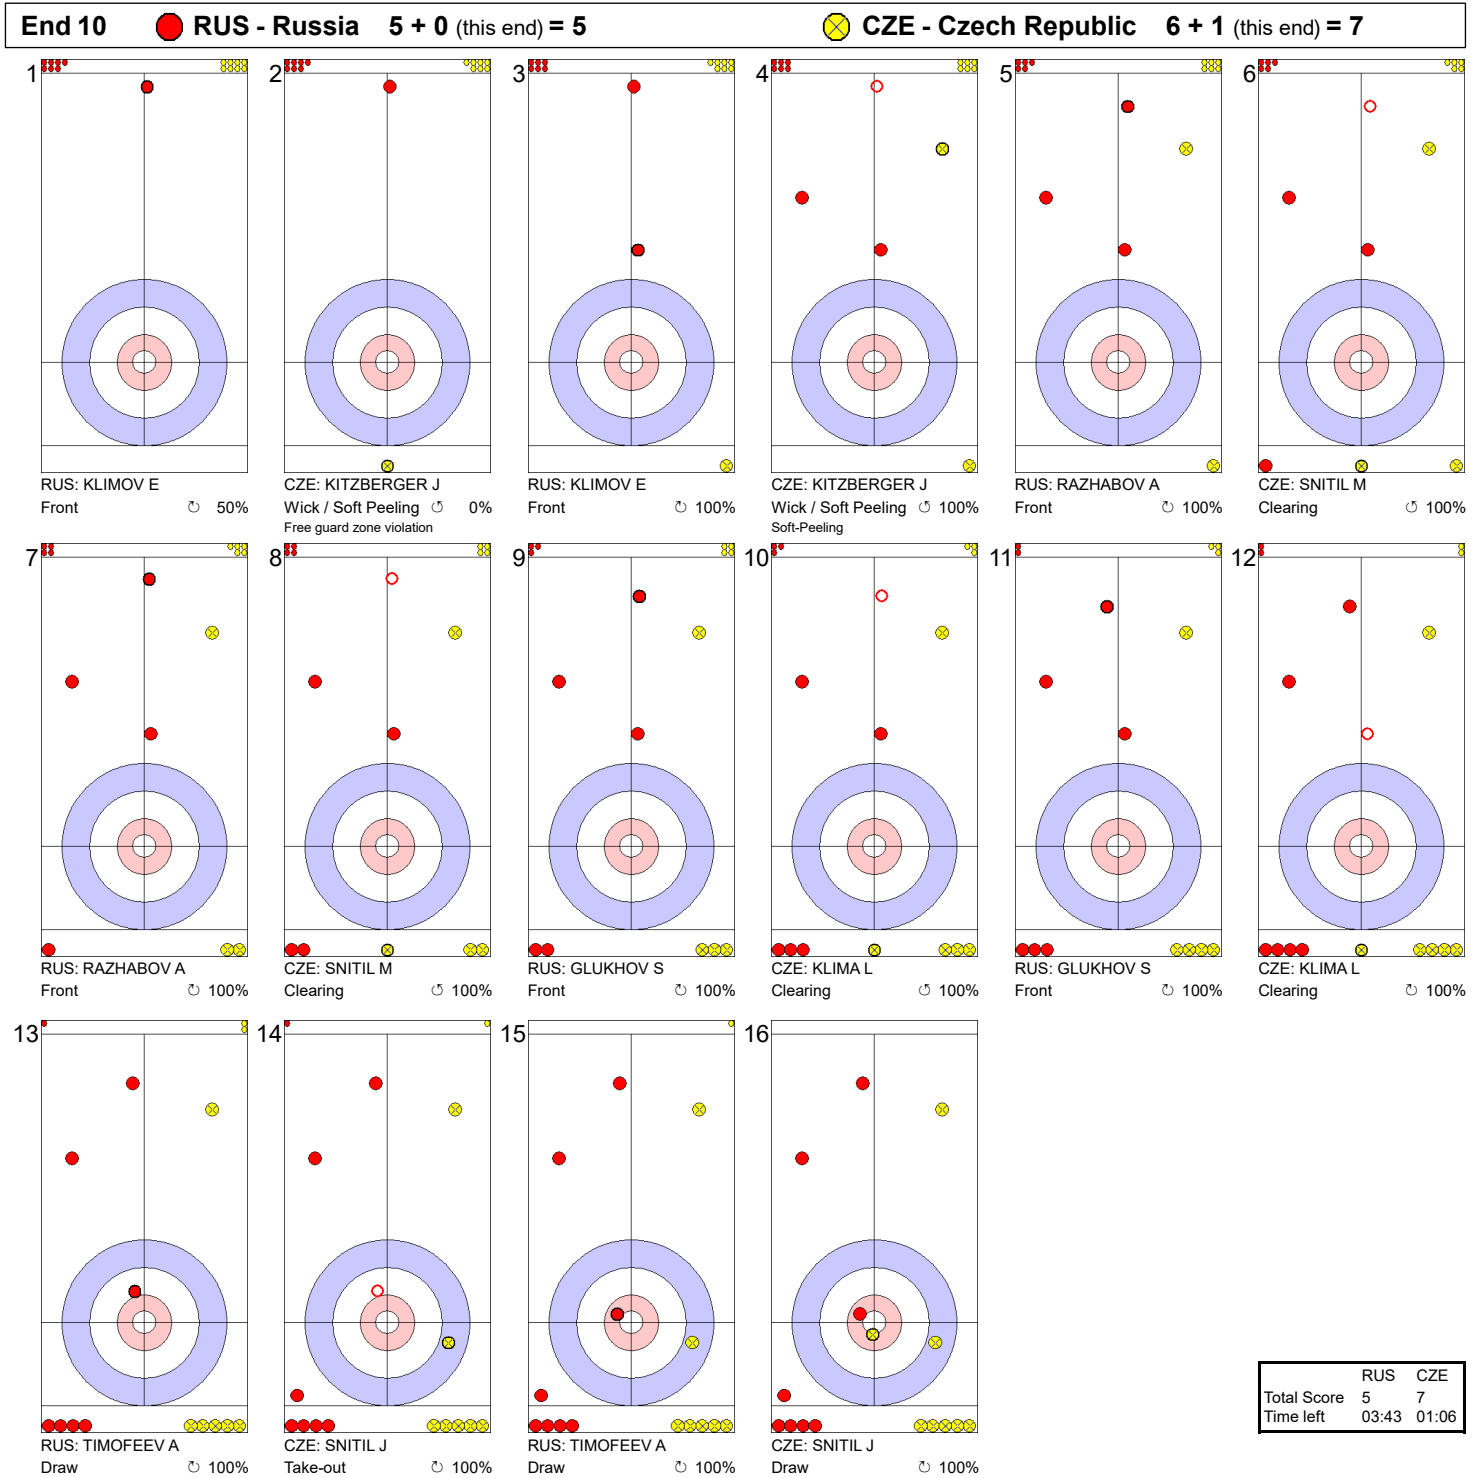

**Game - Shot by Shot**

**Legend:**  
 ↻ Clockwise      ↺ Counter-clockwise      - Not considered

**Game - Shot by Shot**

**Legend:**  
 ↻ Clockwise   ↺ Counter-clockwise   - Not considered

**Game - Shot by Shot**

**Legend:**  
 ↻ Clockwise      ↺ Counter-clockwise      - Not considered

**Game - Shot by Shot**

**Legend:**  
 ↻ Clockwise   ↺ Counter-clockwise   - Not considered

**Game - Shot by Shot**

|             | RUS   | CZE   |
|-------------|-------|-------|
| Total Score | 5     | 6     |
| Time left   | 00:00 | 00:00 |

**Legend:**  
 ↻ Clockwise      ↺ Counter-clockwise      - Not considered

**Game - Shot by Shot**

**Legend:**  
 ↻ Clockwise      ↺ Counter-clockwise      - Not considered