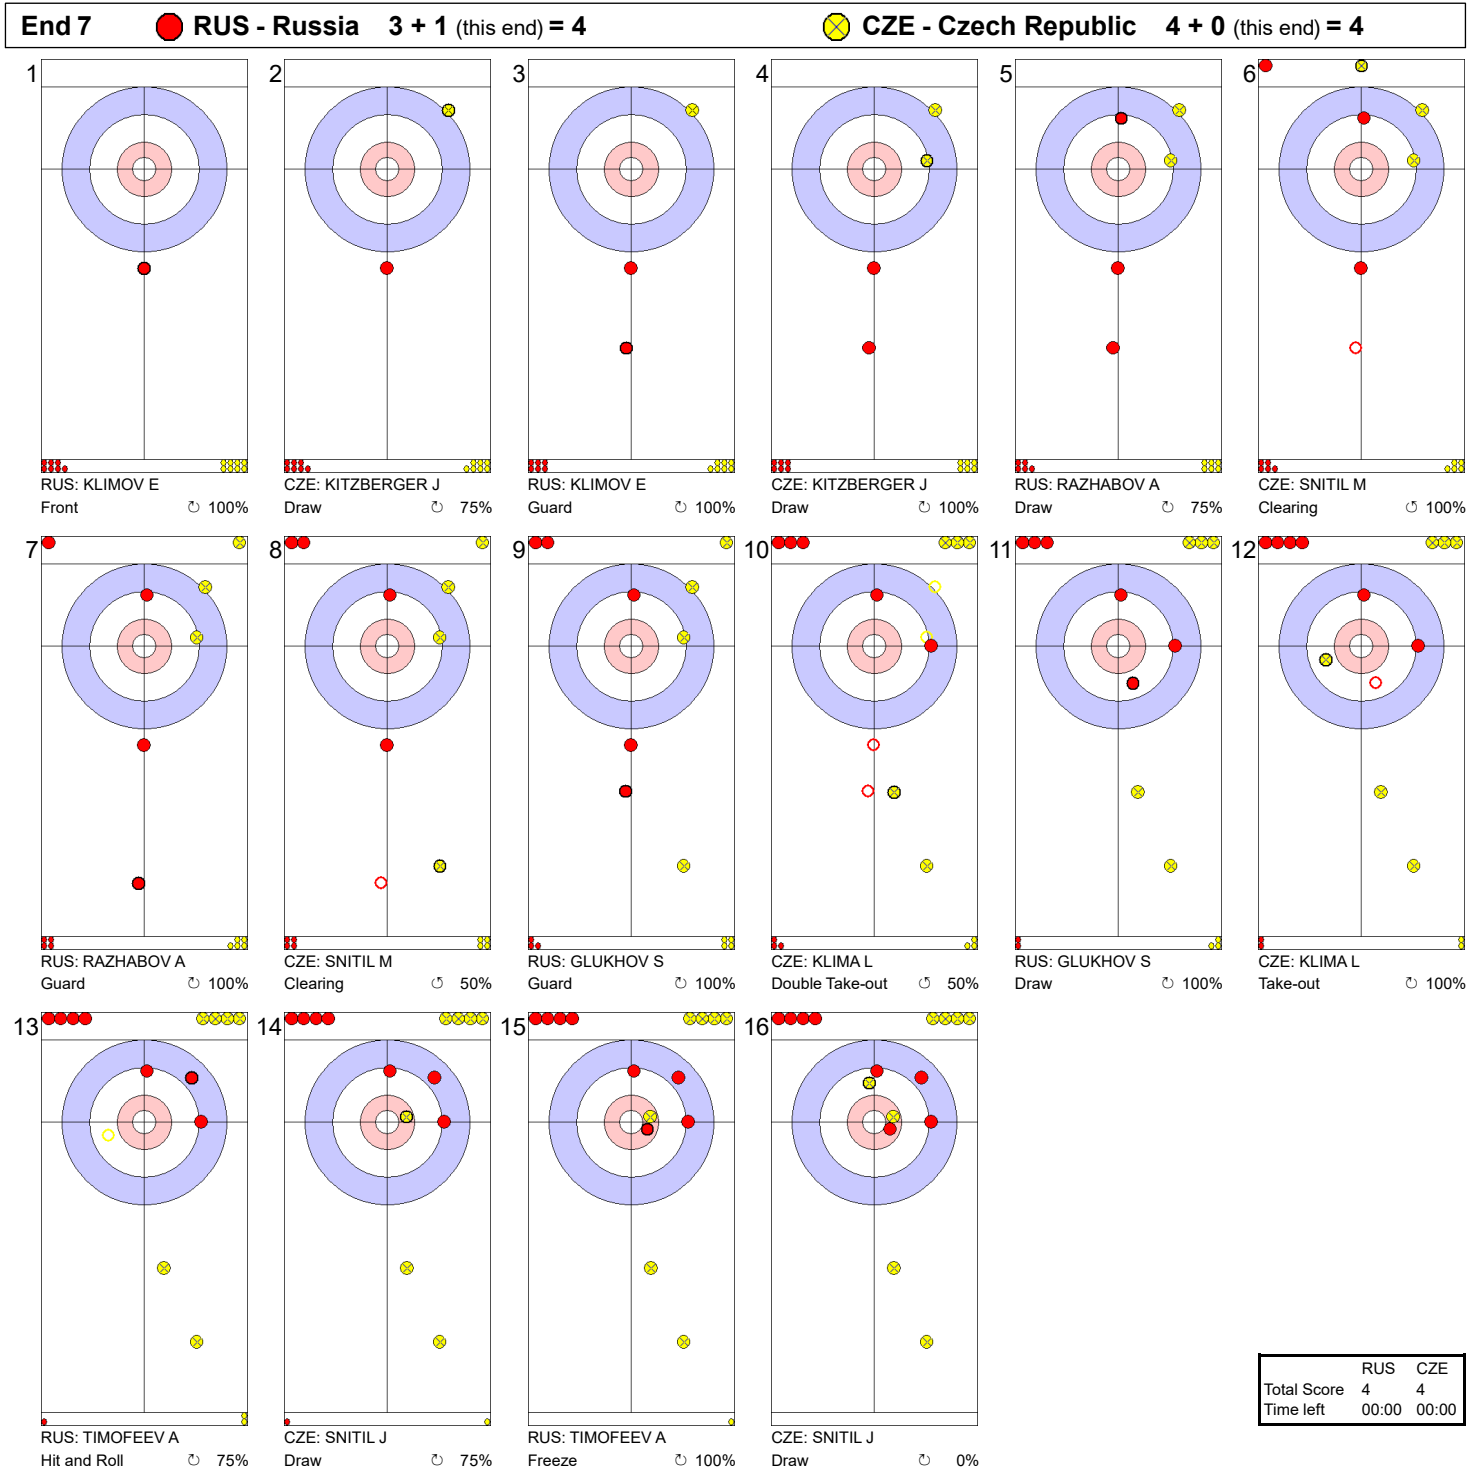

**Game - Shot by Shot**

**Legend:**  
 ↻ Clockwise      ↺ Counter-clockwise      - Not considered

**Game - Shot by Shot**

**Legend:**  
 ↻ Clockwise   ↺ Counter-clockwise   - Not considered

**Game - Shot by Shot**

**Legend:**  
 ↻ Clockwise      ↺ Counter-clockwise      - Not considered

**Game - Shot by Shot**

**Legend:**  
 ↻ Clockwise   ↺ Counter-clockwise   - Not considered

**Game - Shot by Shot**

|             | RUS   | CZE   |
|-------------|-------|-------|
| Total Score | 5     | 6     |
| Time left   | 00:00 | 00:00 |

**Legend:**  
 ↻ Clockwise      ↺ Counter-clockwise      - Not considered

**Game - Shot by Shot**

**Legend:**  
 ↻ Clockwise      ↺ Counter-clockwise      - Not considered