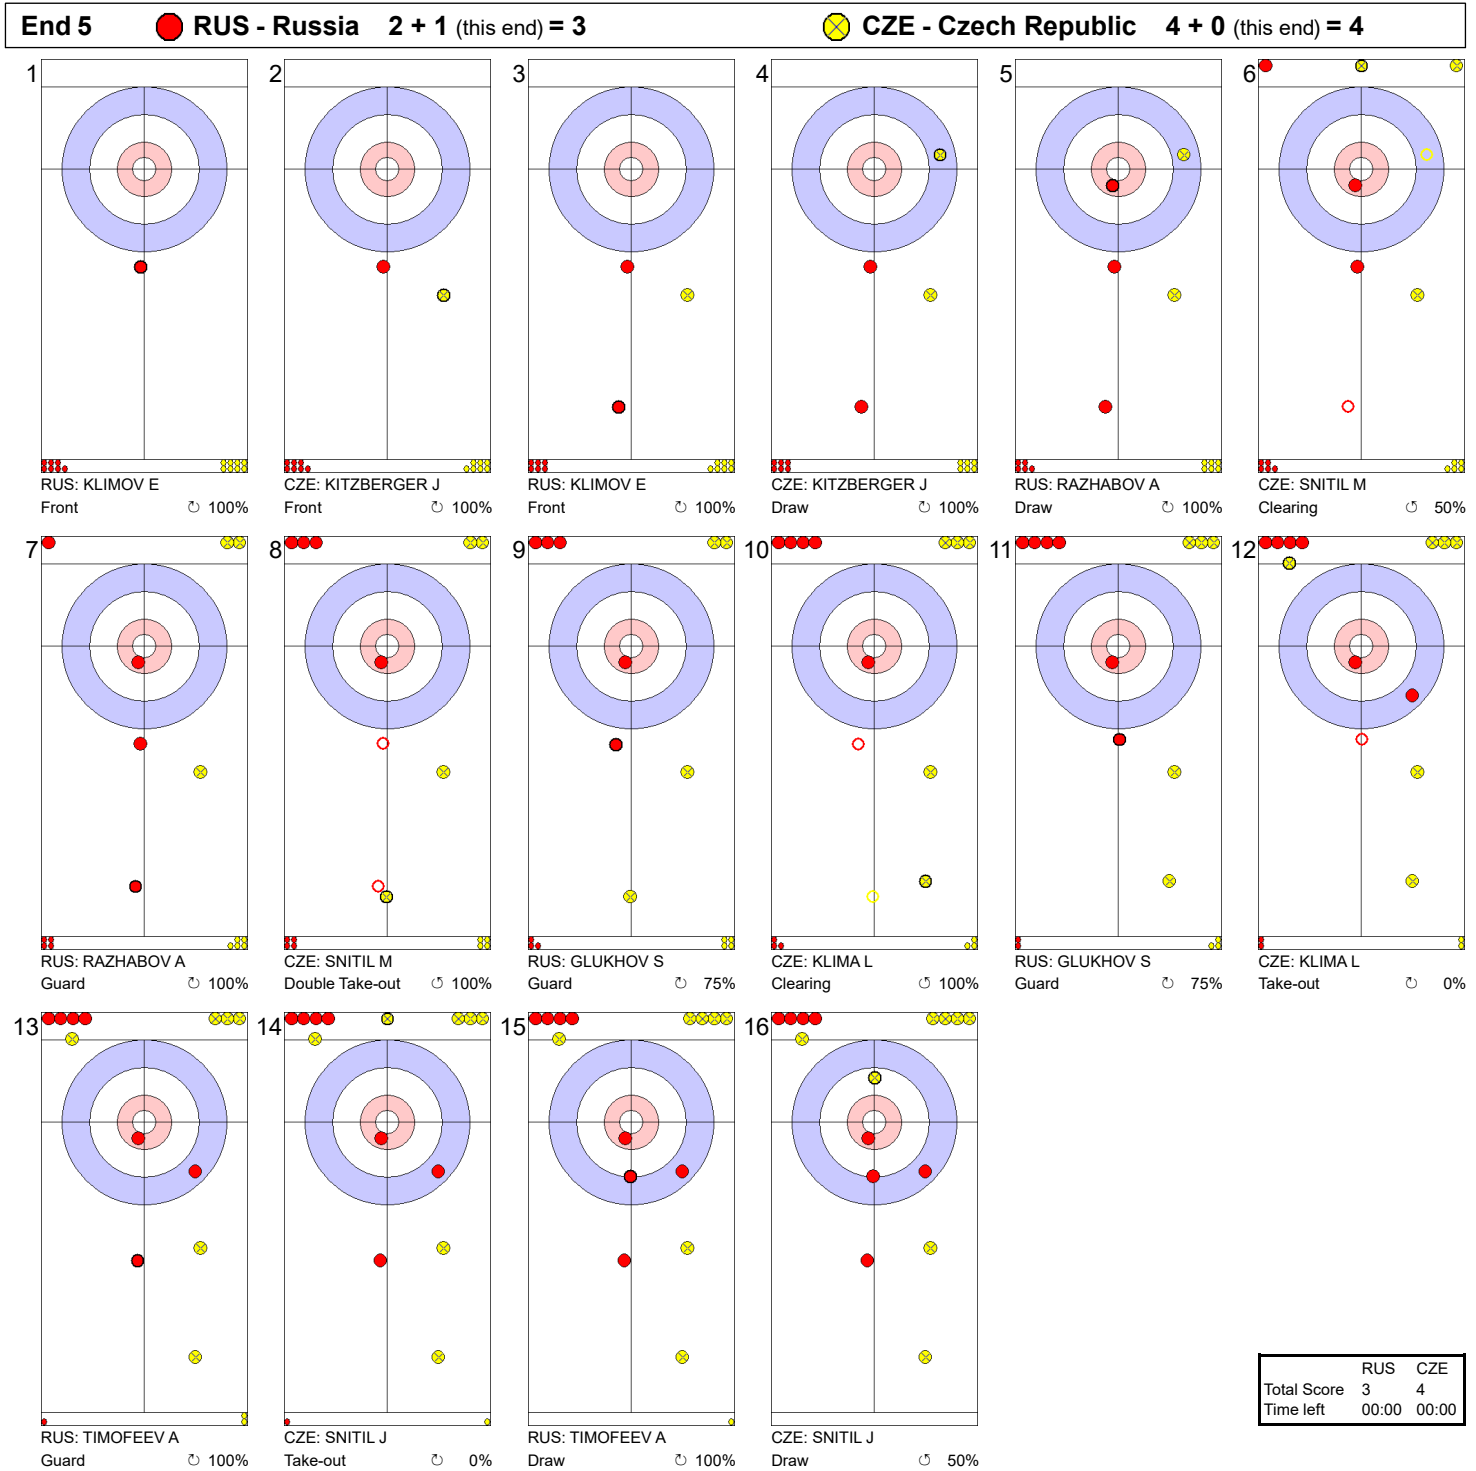

**Game - Shot by Shot**

**Legend:**  
 ↻ Clockwise      ↺ Counter-clockwise      - Not considered

**Game - Shot by Shot**

**Legend:**  
 ↻ Clockwise   ↺ Counter-clockwise   - Not considered

**Game - Shot by Shot**

**Legend:**  
 ↻ Clockwise      ↺ Counter-clockwise      - Not considered

**Game - Shot by Shot**

**Legend:**  
 ↻ Clockwise   ↺ Counter-clockwise   - Not considered

**Game - Shot by Shot**

|             | RUS   | CZE   |
|-------------|-------|-------|
| Total Score | 5     | 6     |
| Time left   | 00:00 | 00:00 |

**Legend:**  
 ↻ Clockwise      ↺ Counter-clockwise      - Not considered

**Game - Shot by Shot**

**Legend:**  
 ↻ Clockwise      ↺ Counter-clockwise      - Not considered