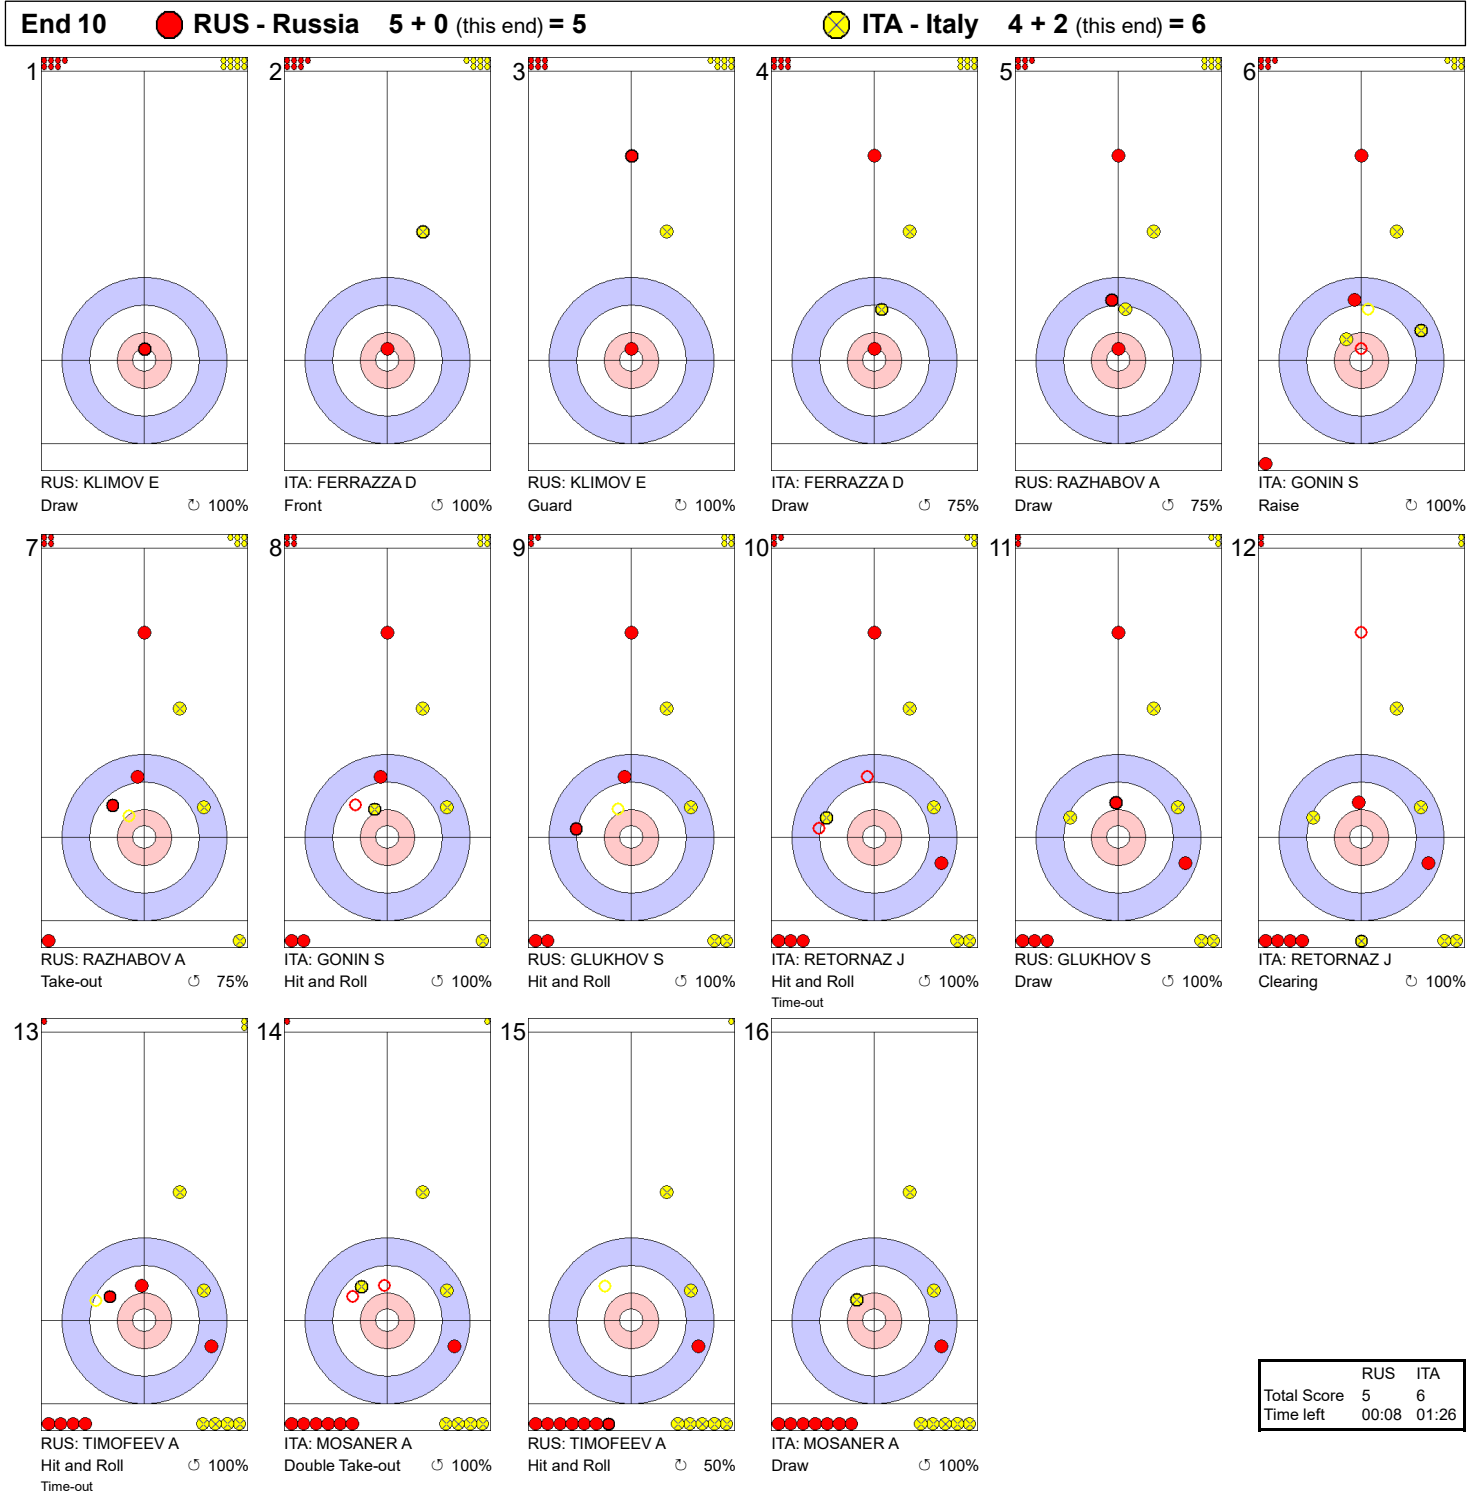

Game - Shot by Shot

Legend:
 ↻ Clockwise ↺ Counter-clockwise - Not considered

Game - Shot by Shot

Legend:
 ⤵ Clockwise ⤴ Counter-clockwise - Not considered

Game - Shot by Shot

Legend:
 ↻ Clockwise ↺ Counter-clockwise - Not considered

Game - Shot by Shot

Legend:
⌚ Clockwise ↺ Counter-clockwise - Not considered

Game - Shot by Shot

Legend:
 ↻ Clockwise ↺ Counter-clockwise - Not considered

Game - Shot by Shot

Legend:
 ⤵ Clockwise ⤴ Counter-clockwise - Not considered

Game - Shot by Shot

Legend:
 ↻ Clockwise ↺ Counter-clockwise - Not considered

Game - Shot by Shot

Legend:
 Clockwise Counter-clockwise - Not considered

Game - Shot by Shot

Legend:
 ⤵ Clockwise ⤴ Counter-clockwise - Not considered

Game - Shot by Shot

Legend:
 ↻ Clockwise ↺ Counter-clockwise - Not considered