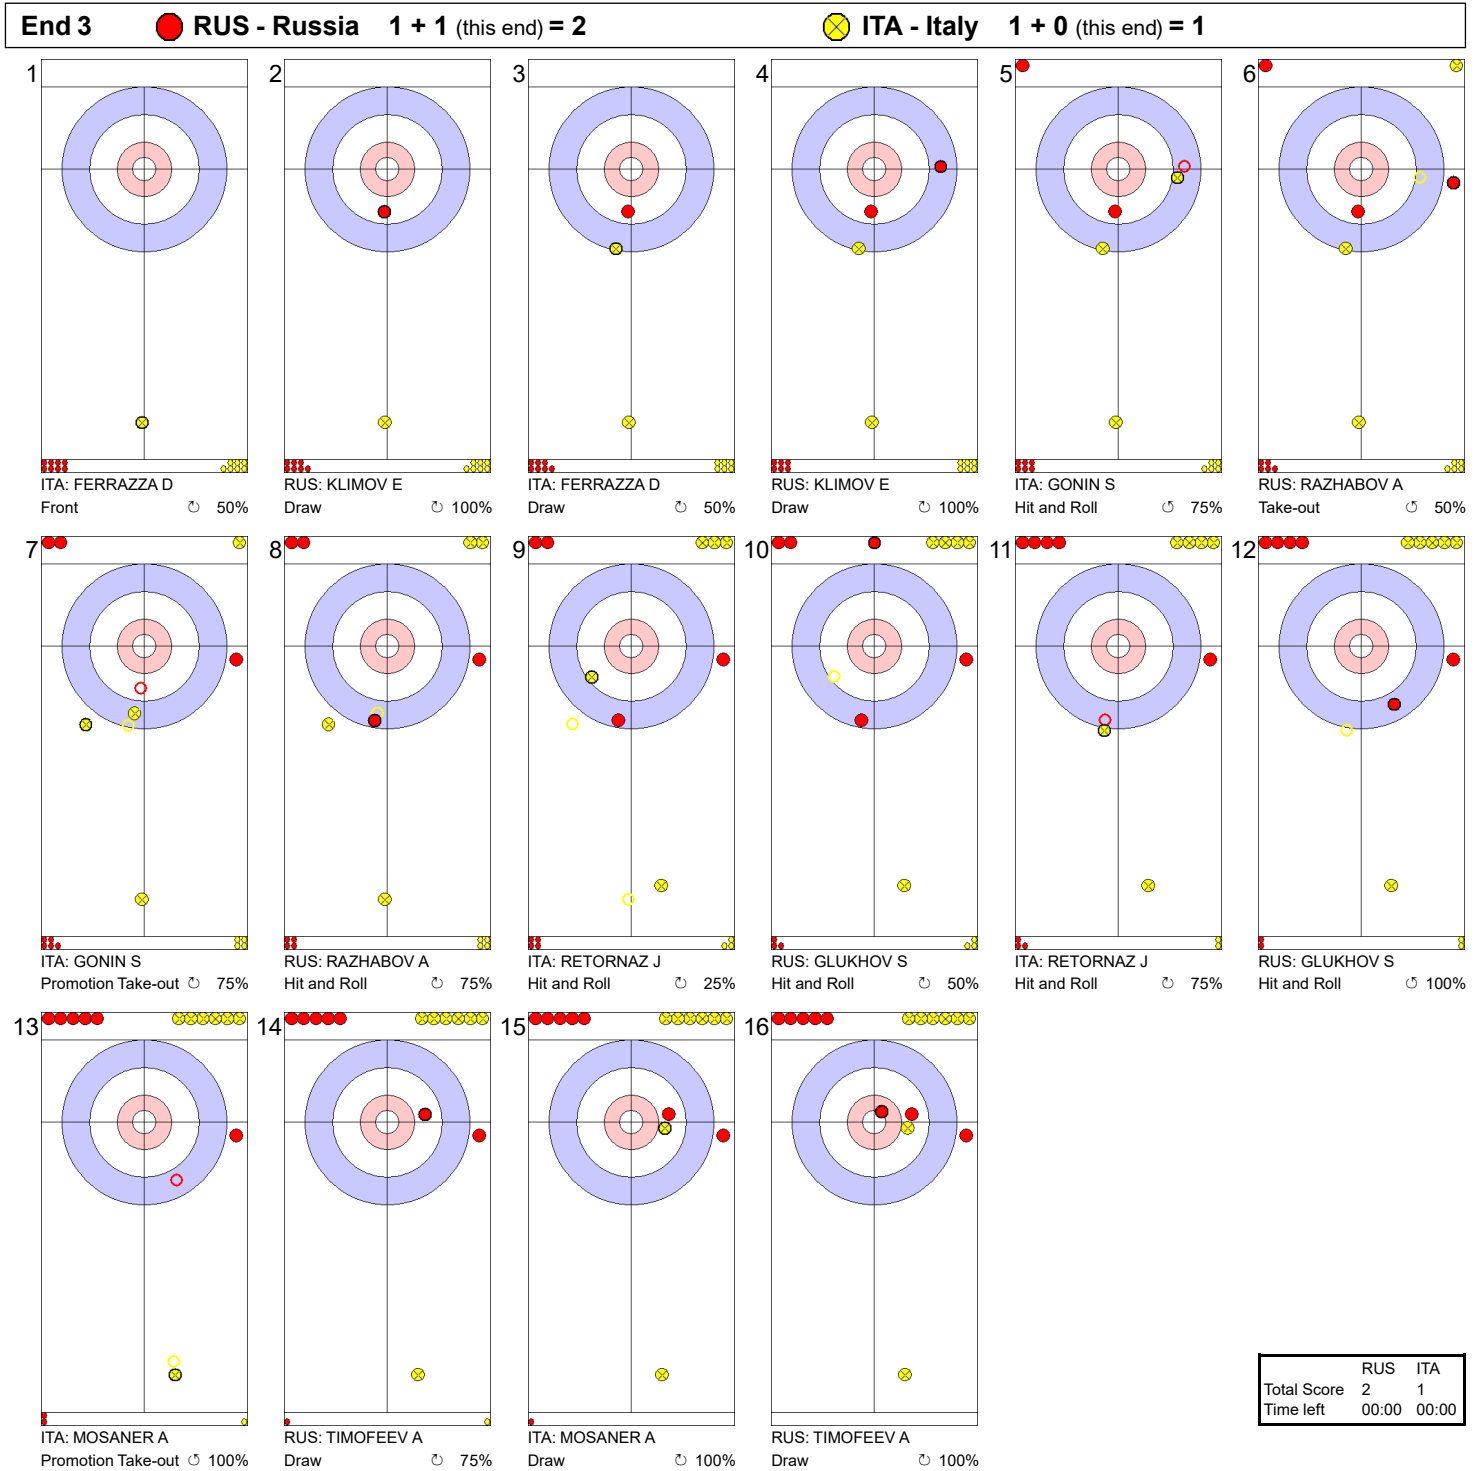

Game - Shot by Shot

Legend:
 ↻ Clockwise ↺ Counter-clockwise - Not considered

Game - Shot by Shot

Legend:
 ⤵ Clockwise ⤴ Counter-clockwise - Not considered

Game - Shot by Shot

Legend:
 ↻ Clockwise ↺ Counter-clockwise - Not considered

Game - Shot by Shot

Legend:
⌚ Clockwise ↺ Counter-clockwise - Not considered

Game - Shot by Shot

Legend:
 ↻ Clockwise ↺ Counter-clockwise - Not considered

Game - Shot by Shot

Legend:
 ⤵ Clockwise ⤴ Counter-clockwise - Not considered

Game - Shot by Shot

Legend:
 ↻ Clockwise ↺ Counter-clockwise - Not considered

Game - Shot by Shot

Legend:
 Clockwise Counter-clockwise - Not considered

Game - Shot by Shot

Legend:
 ⤵ Clockwise ⤴ Counter-clockwise - Not considered

Game - Shot by Shot

Legend:
 ↻ Clockwise ↺ Counter-clockwise - Not considered