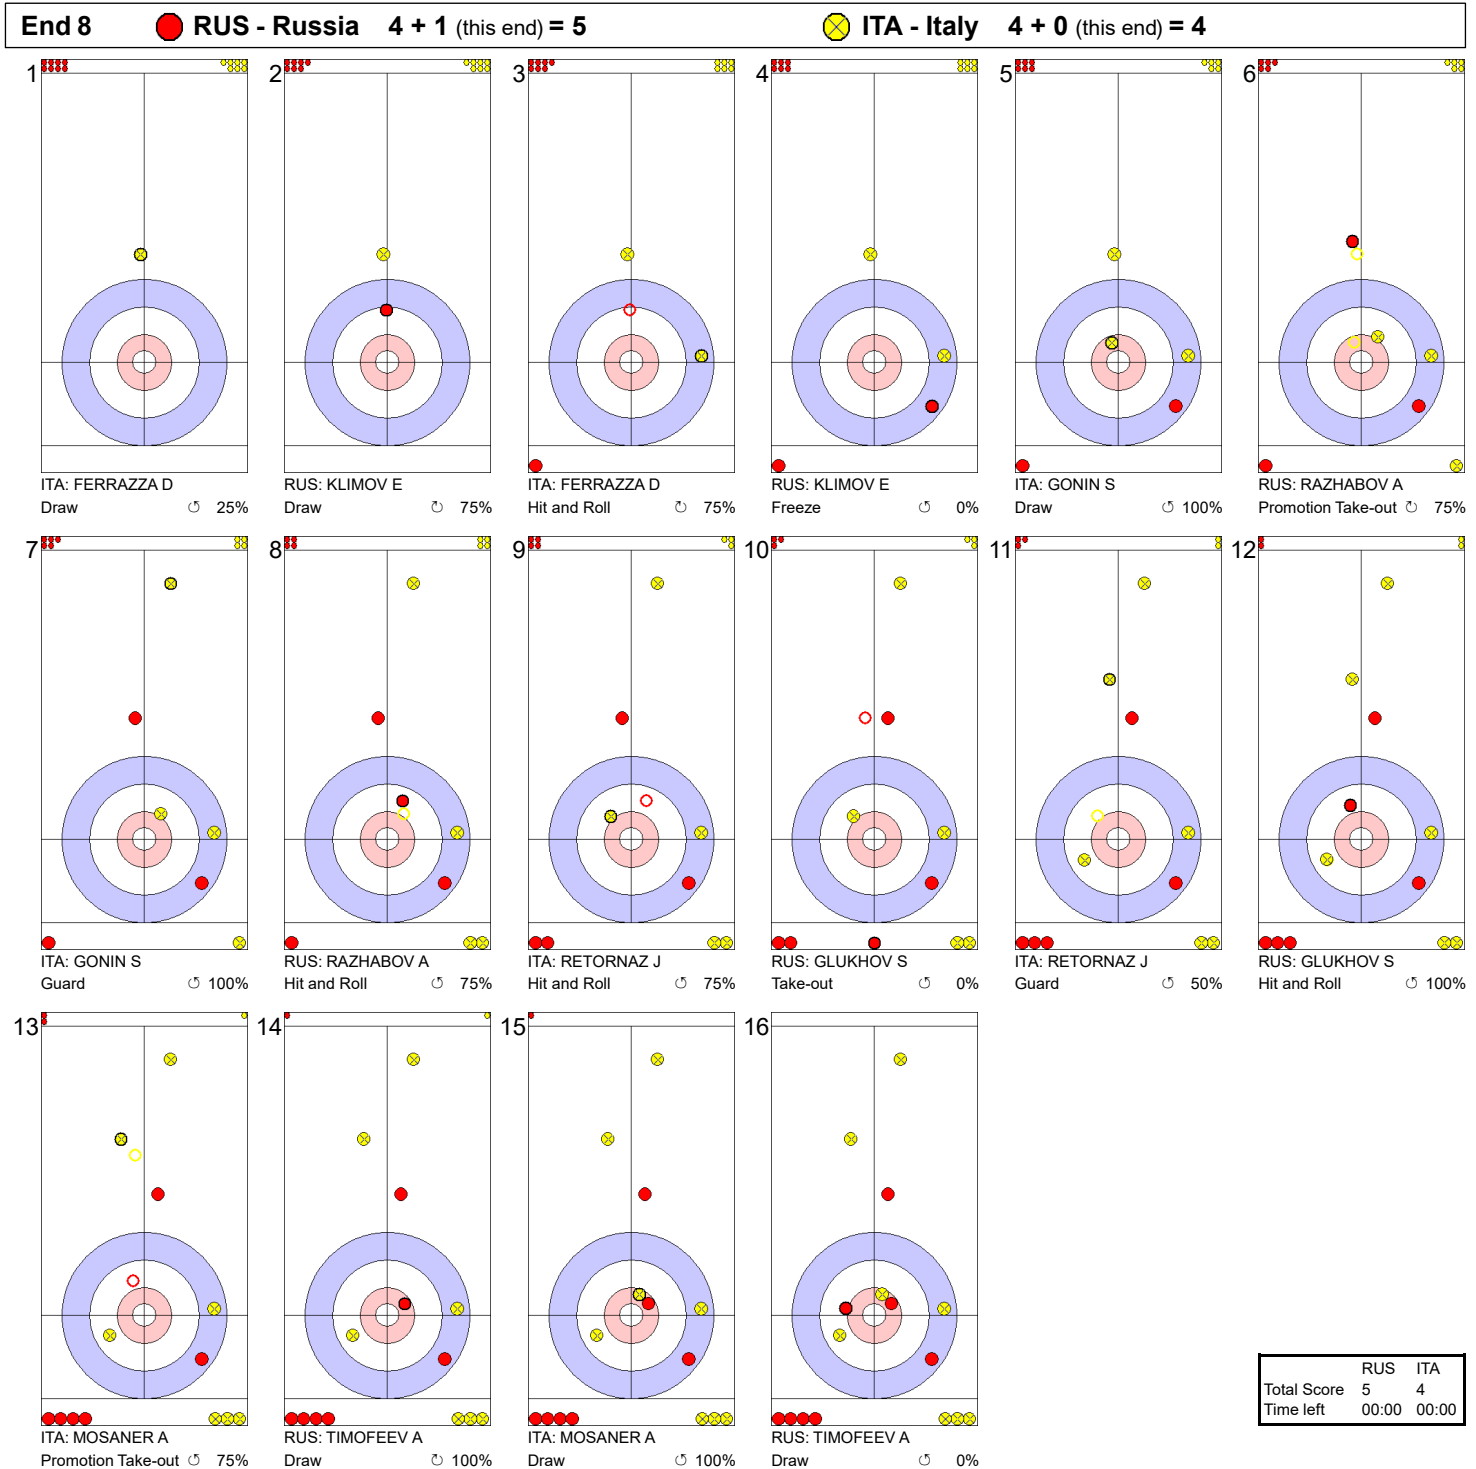

Game - Shot by Shot

Legend:
 ↻ Clockwise ↺ Counter-clockwise - Not considered

Game - Shot by Shot

Legend:
 ⤵ Clockwise ⤴ Counter-clockwise - Not considered

Game - Shot by Shot

Legend:
 ↻ Clockwise ↺ Counter-clockwise - Not considered

Game - Shot by Shot

Legend:
⌚ Clockwise ↺ Counter-clockwise - Not considered

Game - Shot by Shot

Legend:
 ↻ Clockwise ↺ Counter-clockwise - Not considered

Game - Shot by Shot

Legend:
 ⤵ Clockwise ⤴ Counter-clockwise - Not considered

Game - Shot by Shot

Legend:
 ↻ Clockwise ↺ Counter-clockwise - Not considered

Game - Shot by Shot

Legend:
 Clockwise Counter-clockwise - Not considered

Game - Shot by Shot

Legend:
 ⤵ Clockwise ⤴ Counter-clockwise - Not considered

Game - Shot by Shot

Legend:
 ↻ Clockwise ↺ Counter-clockwise - Not considered