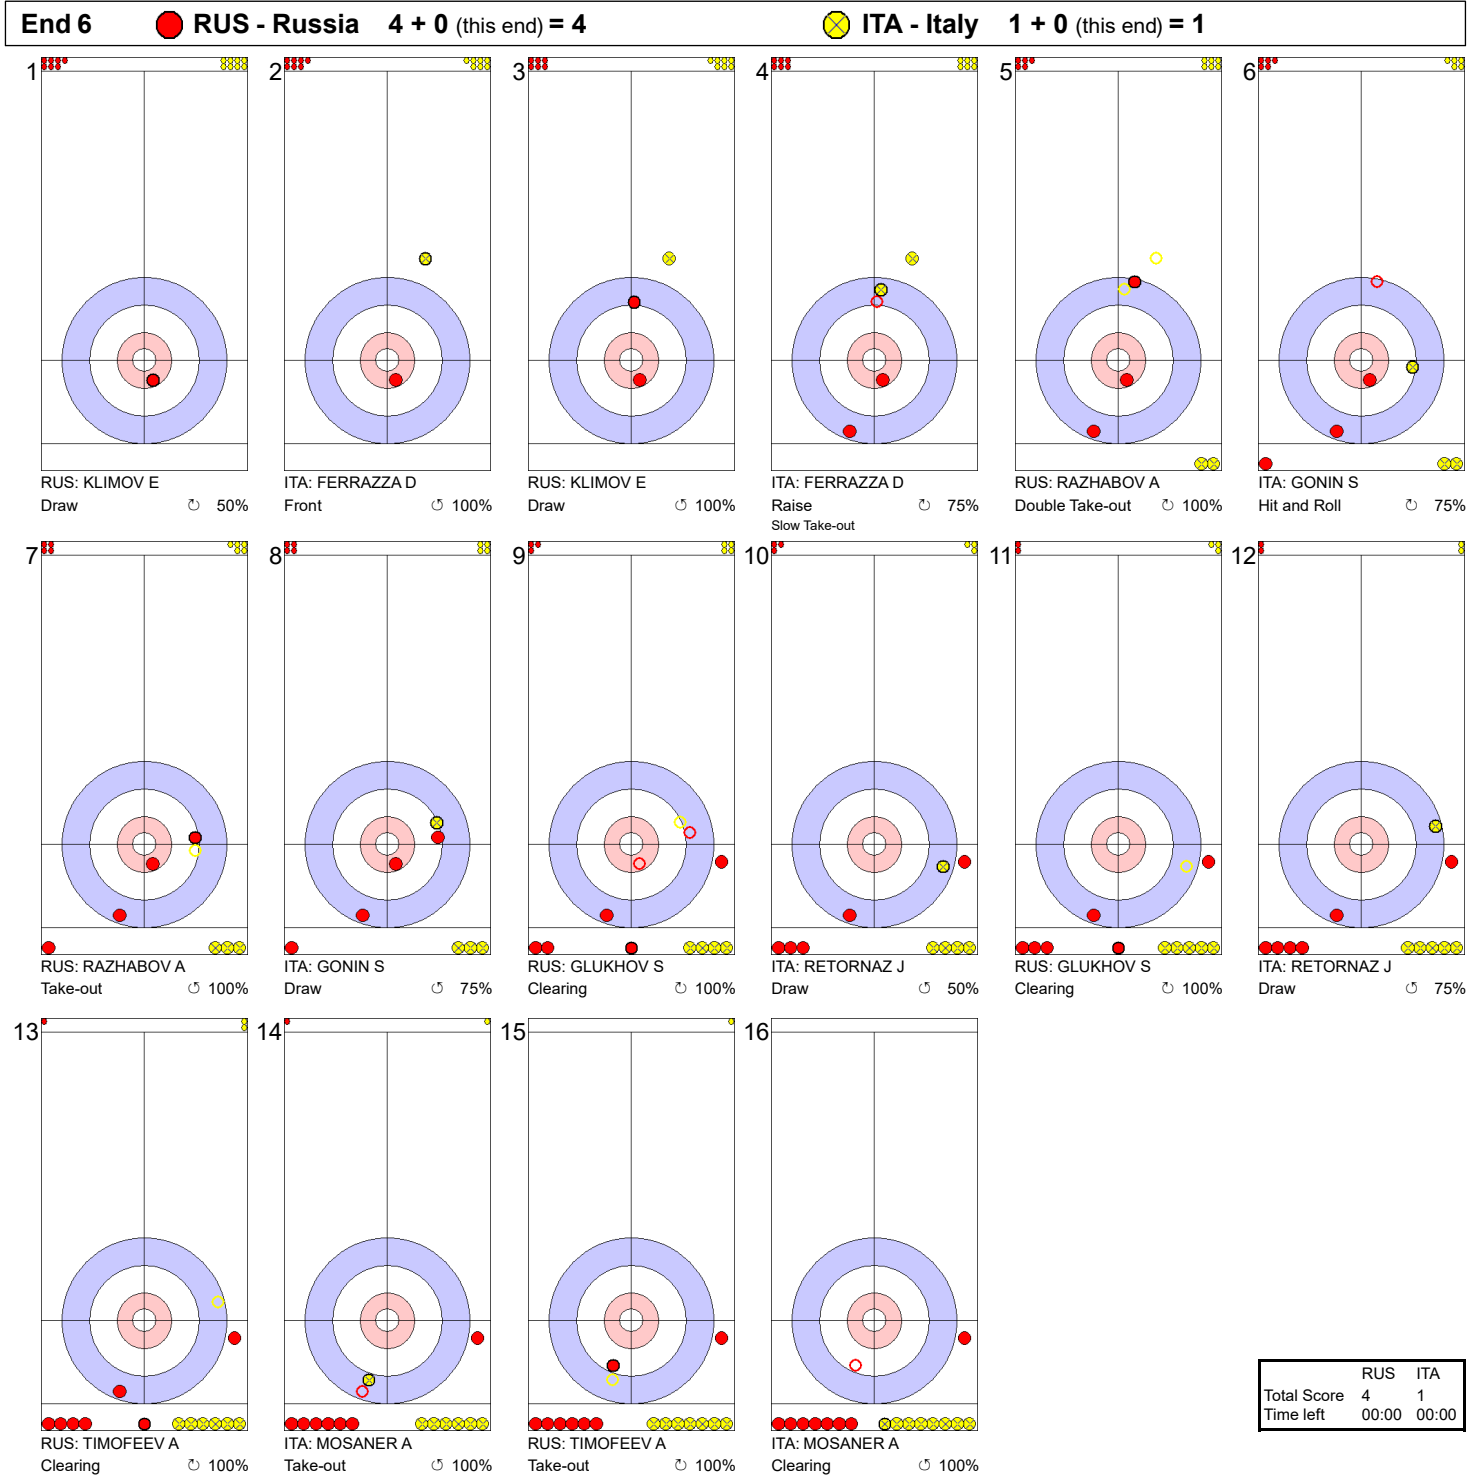

Game - Shot by Shot

Legend:
 ↻ Clockwise ↺ Counter-clockwise - Not considered

Game - Shot by Shot

Legend:
 ⤵ Clockwise ⤴ Counter-clockwise - Not considered

Game - Shot by Shot

Legend:
 ↻ Clockwise ↺ Counter-clockwise - Not considered

Game - Shot by Shot

Legend:
⌚ Clockwise ↺ Counter-clockwise - Not considered

Game - Shot by Shot

Legend:
 ↻ Clockwise ↺ Counter-clockwise - Not considered

Game - Shot by Shot

Legend:
 ⤵ Clockwise ⤴ Counter-clockwise - Not considered

Game - Shot by Shot

Legend:
 ↻ Clockwise ↺ Counter-clockwise - Not considered

Game - Shot by Shot

Legend:
 Clockwise Counter-clockwise - Not considered

Game - Shot by Shot

Legend:
 ⤵ Clockwise ⤴ Counter-clockwise - Not considered

Game - Shot by Shot

Legend:
 ↻ Clockwise ↺ Counter-clockwise - Not considered