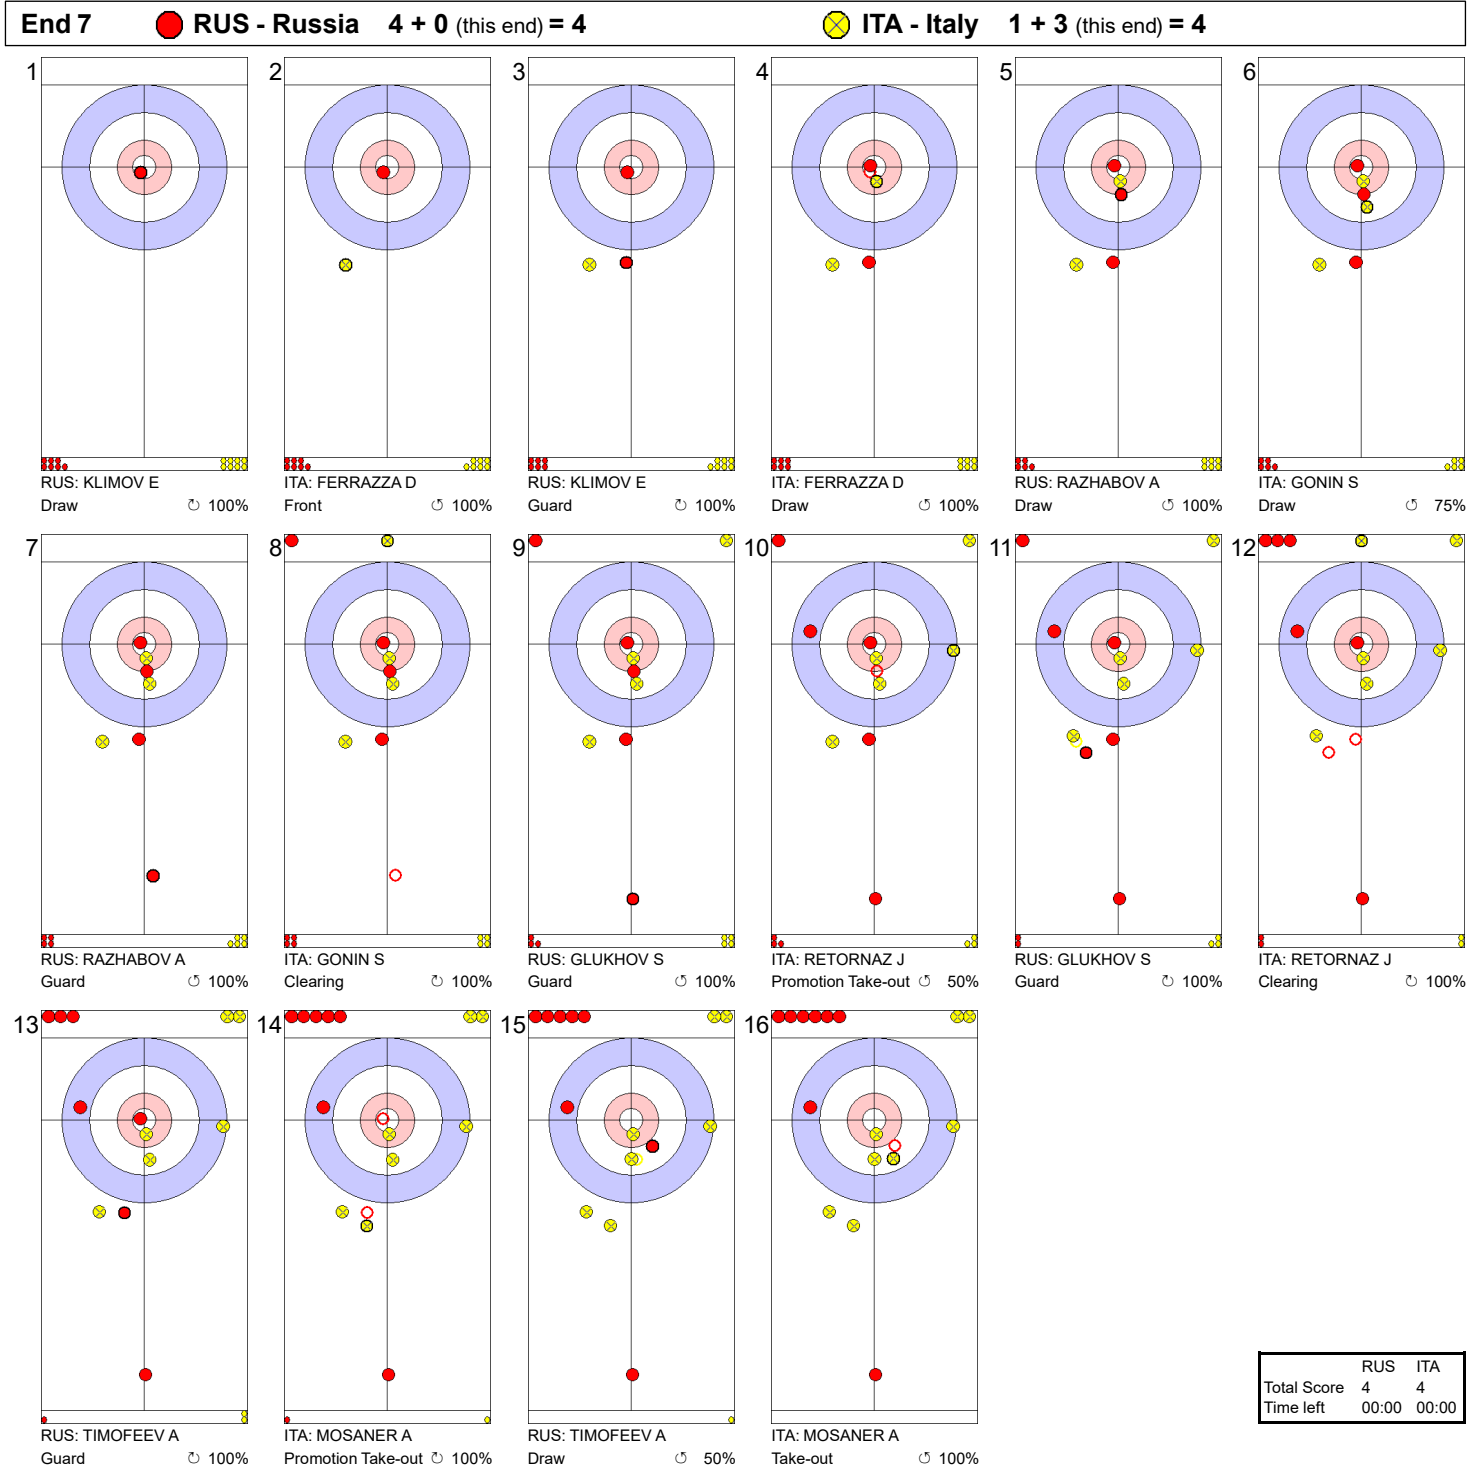

Game - Shot by Shot

Legend:
 ↻ Clockwise ↺ Counter-clockwise - Not considered

Game - Shot by Shot

Legend:
 ⤵ Clockwise ⤴ Counter-clockwise - Not considered

Game - Shot by Shot

Legend:
 ↻ Clockwise ↺ Counter-clockwise - Not considered

Game - Shot by Shot

Legend:
⌚ Clockwise ↺ Counter-clockwise - Not considered

Game - Shot by Shot

Legend:
 ↻ Clockwise ↺ Counter-clockwise - Not considered

Game - Shot by Shot

Legend:
 ⤵ Clockwise ⤴ Counter-clockwise - Not considered

Game - Shot by Shot

Legend:
 ↻ Clockwise ↺ Counter-clockwise - Not considered

Game - Shot by Shot

Legend:
 Clockwise Counter-clockwise - Not considered

Game - Shot by Shot

Legend:
 ⤵ Clockwise ⤴ Counter-clockwise - Not considered

Game - Shot by Shot

Legend:
 ↻ Clockwise ↺ Counter-clockwise - Not considered