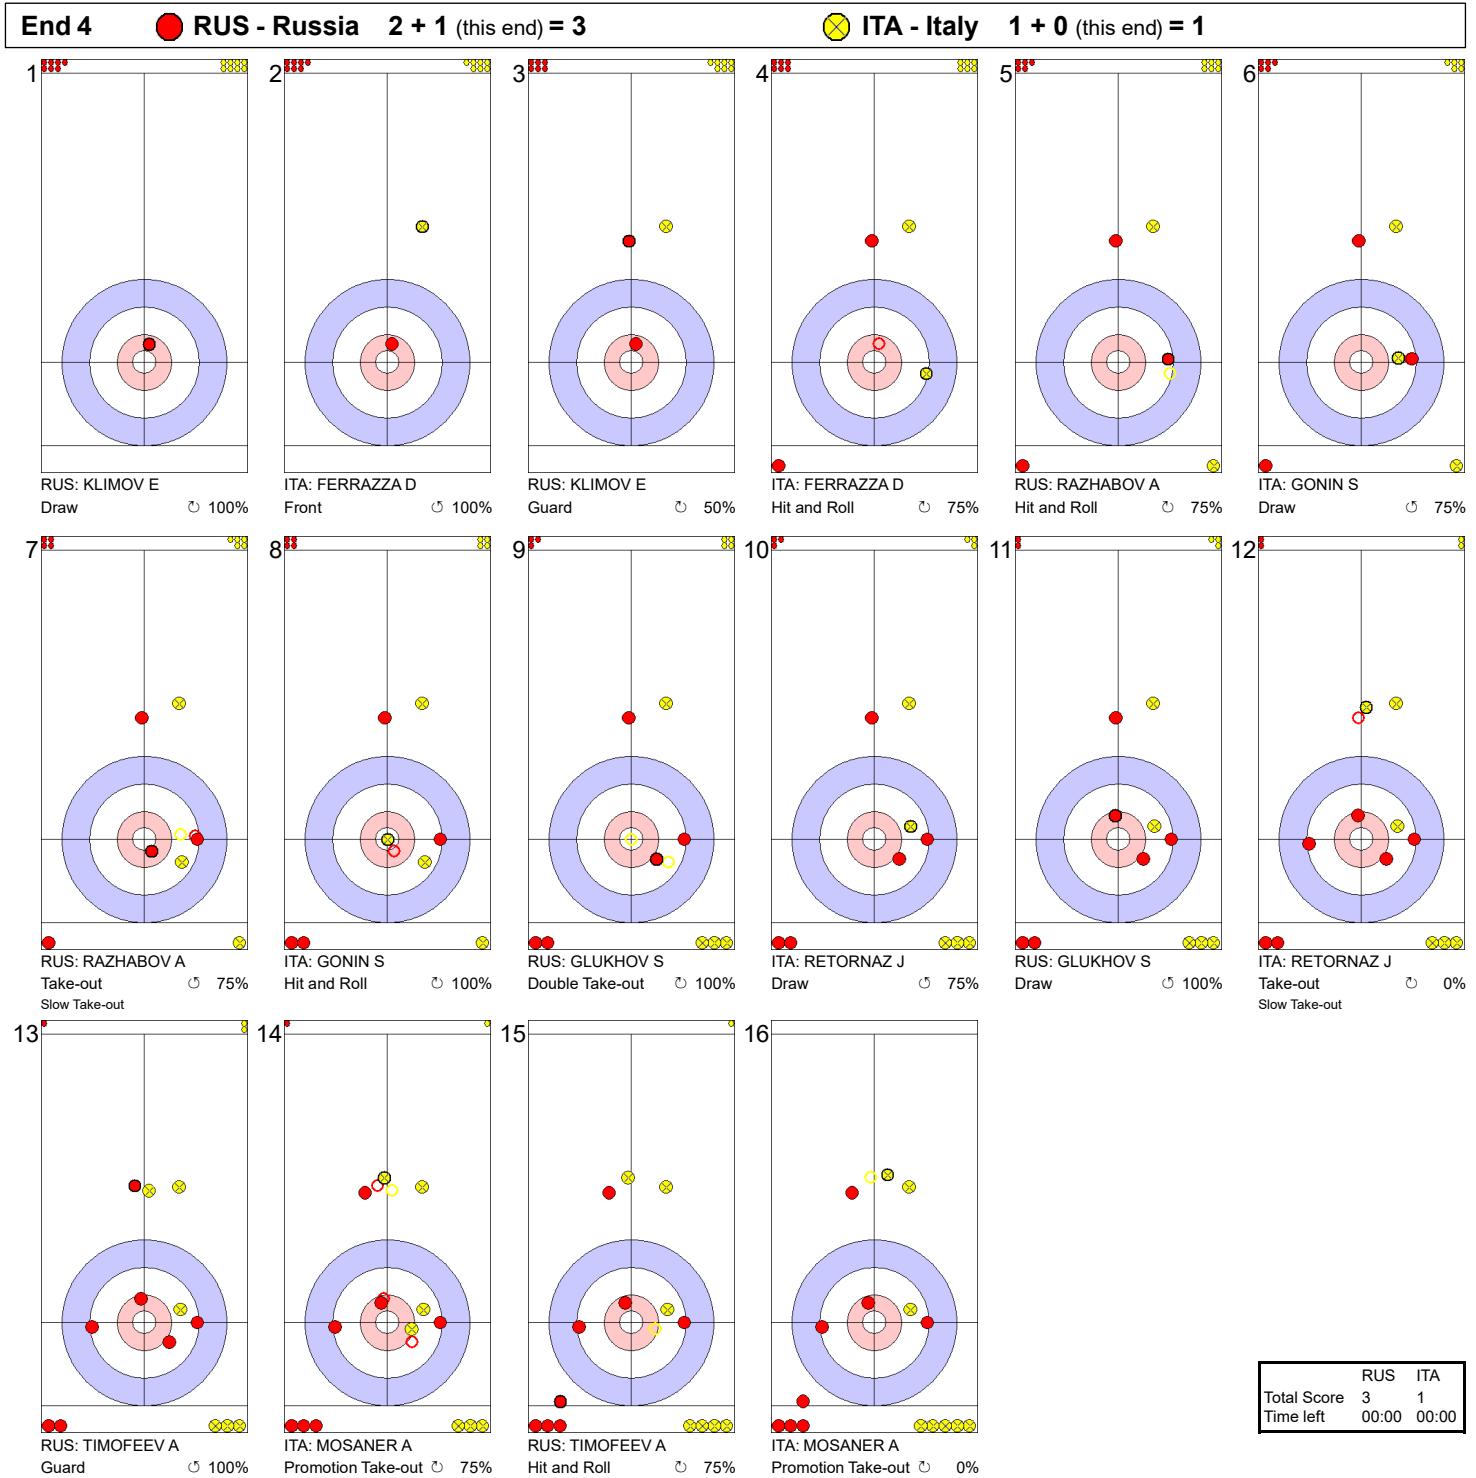

Game - Shot by Shot

Legend:
 ↻ Clockwise ↺ Counter-clockwise - Not considered

Game - Shot by Shot

Legend:
 ⤵ Clockwise ⤴ Counter-clockwise - Not considered

Game - Shot by Shot

Legend:
 ↻ Clockwise ↺ Counter-clockwise - Not considered

Game - Shot by Shot

Legend:
⌚ Clockwise ↺ Counter-clockwise - Not considered

Game - Shot by Shot

Legend:
 ↻ Clockwise ↺ Counter-clockwise - Not considered

Game - Shot by Shot

Legend:
 ⤵ Clockwise ⤴ Counter-clockwise - Not considered

Game - Shot by Shot

Legend:
 ↻ Clockwise ↺ Counter-clockwise - Not considered

Game - Shot by Shot

Legend:
 Clockwise Counter-clockwise - Not considered

Game - Shot by Shot

Legend:
 ⤵ Clockwise ⤴ Counter-clockwise - Not considered

Game - Shot by Shot

Legend:
 ↻ Clockwise ↺ Counter-clockwise - Not considered