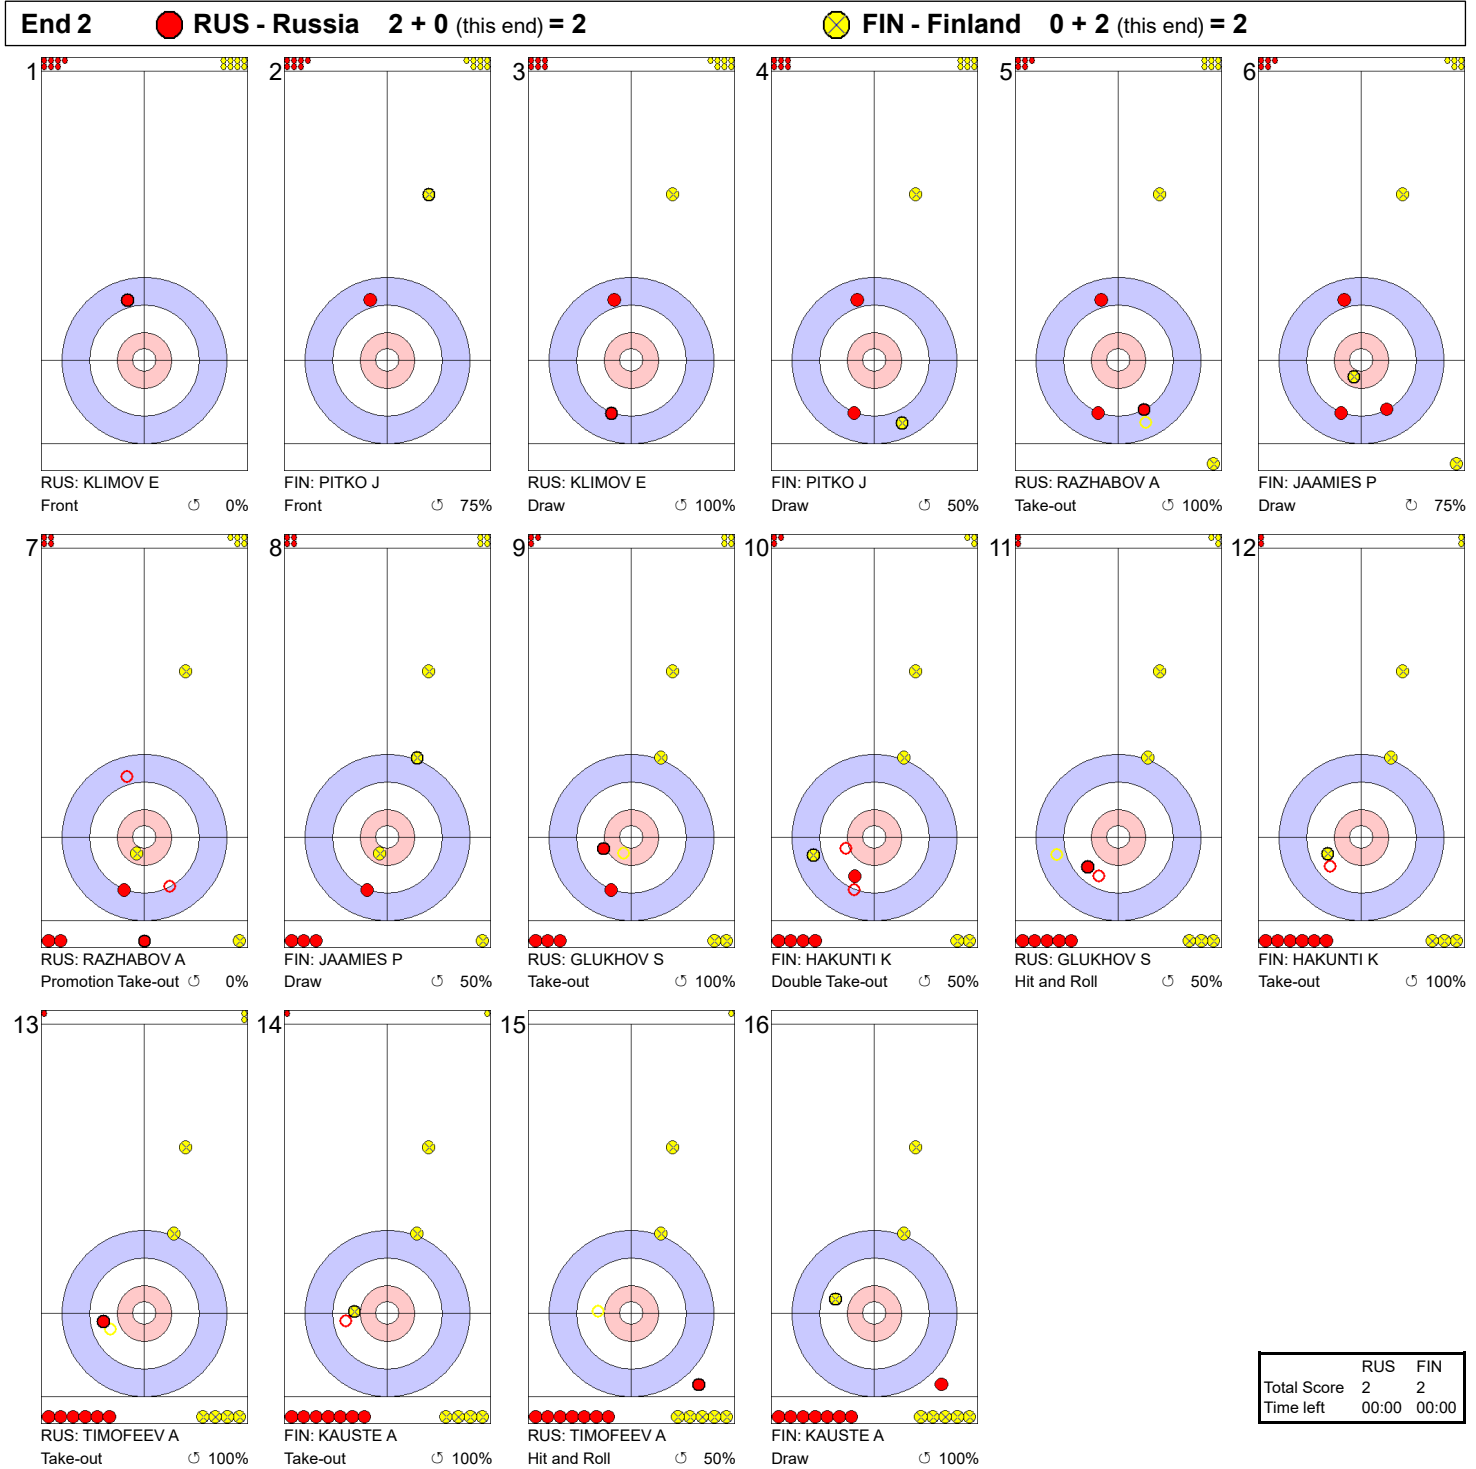

**Game - Shot by Shot**

**Legend:**  
 Clockwise      Counter-clockwise      - Not considered

**Game - Shot by Shot**

**Legend:**  
 Clockwise     
 Counter-clockwise     
 - Not considered

Game - Shot by Shot

**Legend:**  
 ↻ Clockwise          ↺ Counter-clockwise          - Not considered

**Game - Shot by Shot**

**Legend:**  
 ↻ Clockwise      ↺ Counter-clockwise      - Not considered

Game - Shot by Shot

**Legend:**  
↻ Clockwise      ↺ Counter-clockwise      - Not considered

**Game - Shot by Shot**

**Legend:**  
 ↻ Clockwise      ↺ Counter-clockwise      - Not considered

**Game - Shot by Shot**

**Legend:**  
 ↻ Clockwise      ↺ Counter-clockwise      - Not considered

**Game - Shot by Shot**

**Legend:**  
 ↻ Clockwise      ↺ Counter-clockwise      - Not considered

**Game - Shot by Shot**

**Legend:**  
 ↻ Clockwise      ↺ Counter-clockwise      - Not considered

**Game - Shot by Shot**

**Legend:**  
 ↻ Clockwise      ↺ Counter-clockwise      - Not considered  
 X Unfinished end due to concession