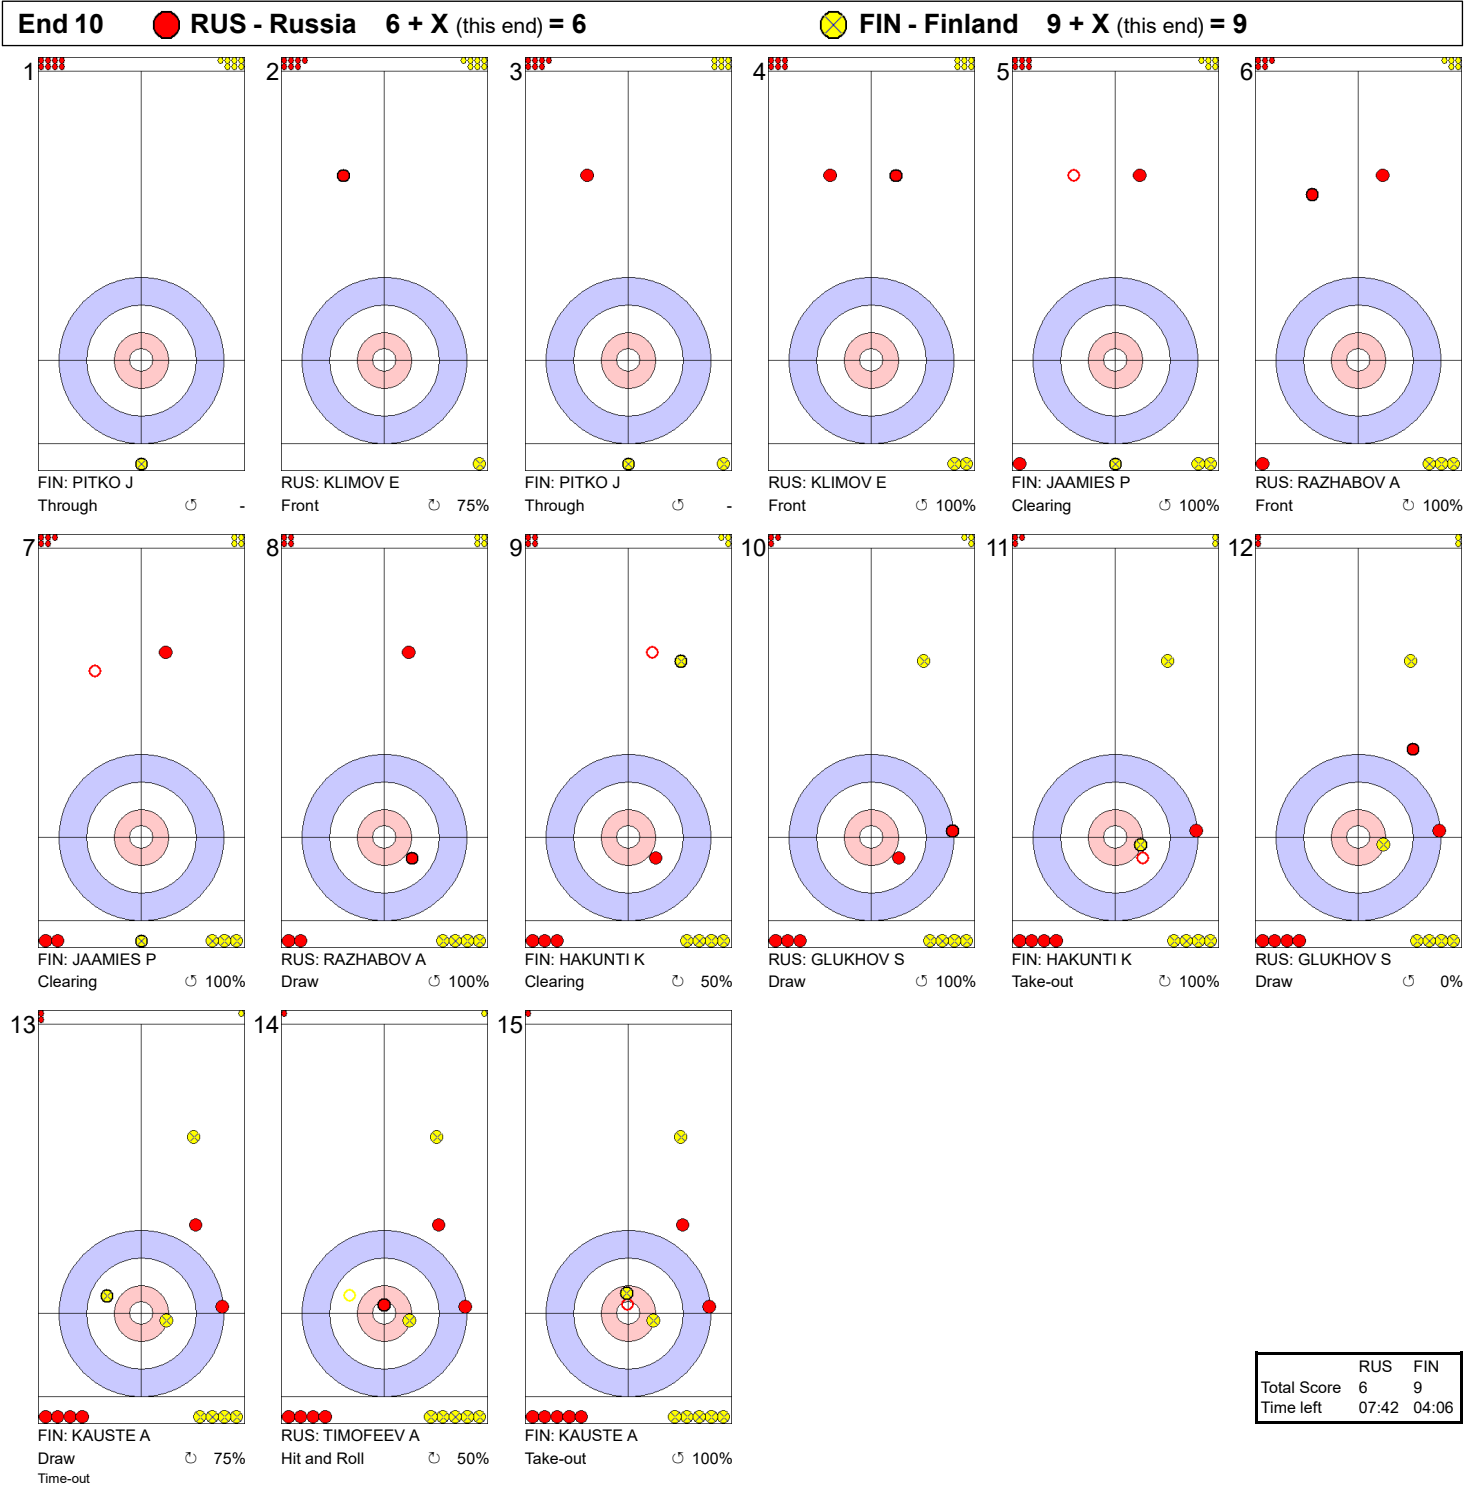

**Game - Shot by Shot**

**Legend:**  
 Clockwise      Counter-clockwise      - Not considered

**Game - Shot by Shot**

**Legend:**  
 Clockwise     
 Counter-clockwise     
 - Not considered

Game - Shot by Shot

**Legend:**  
 ↻ Clockwise          ↺ Counter-clockwise          - Not considered

**Game - Shot by Shot**

**Legend:**  
 ↻ Clockwise      ↺ Counter-clockwise      - Not considered

Game - Shot by Shot

**Legend:**  
↻ Clockwise      ↺ Counter-clockwise      - Not considered

**Game - Shot by Shot**

**Legend:**  
 ↻ Clockwise      ↺ Counter-clockwise      - Not considered

**Game - Shot by Shot**

**Legend:**  
 ↻ Clockwise      ↺ Counter-clockwise      - Not considered

**Game - Shot by Shot**

**Legend:**  
 ↻ Clockwise      ↺ Counter-clockwise      - Not considered

**Game - Shot by Shot**

**Legend:**  
 ↻ Clockwise      ↺ Counter-clockwise      - Not considered

**Game - Shot by Shot**

**Legend:**  
 ↻ Clockwise      ↺ Counter-clockwise      - Not considered  
 X Unfinished end due to concession