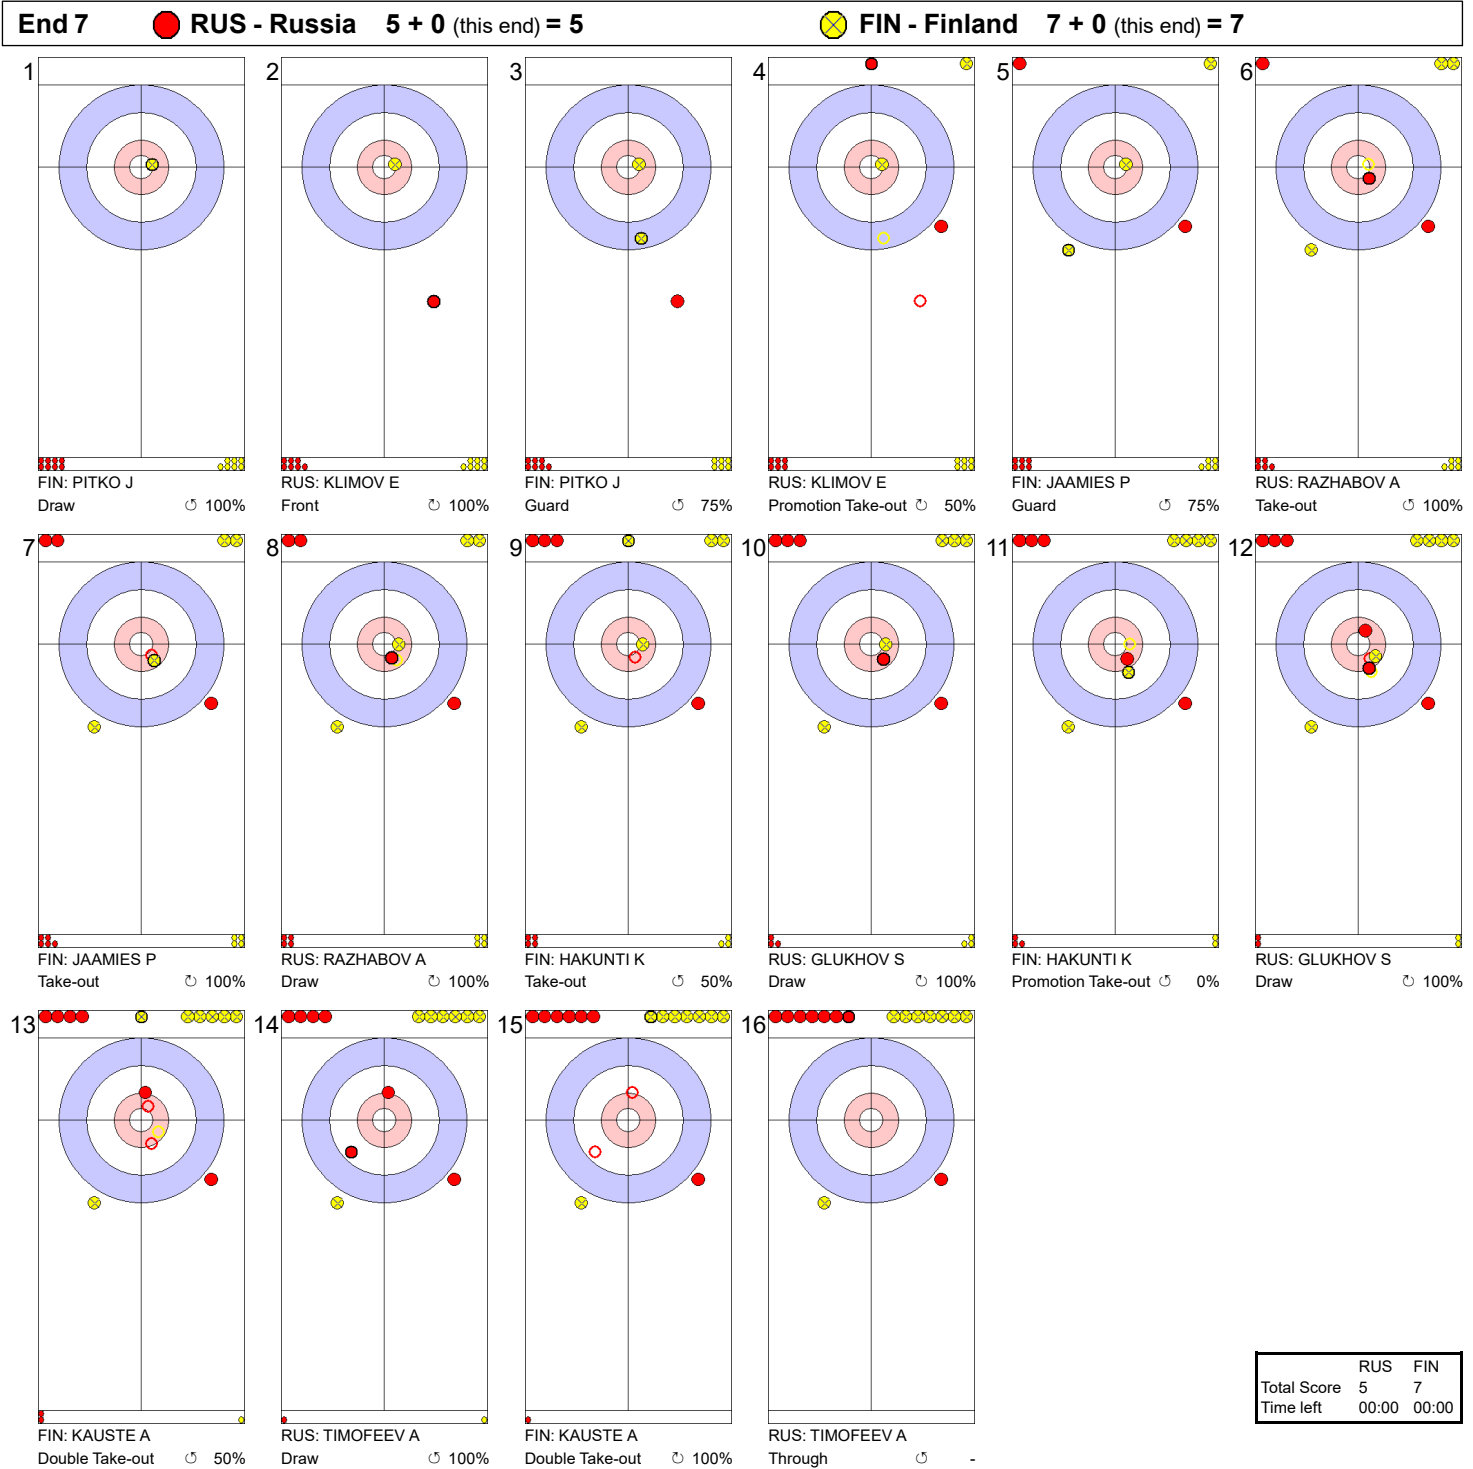

**Game - Shot by Shot**

**Legend:**  
 Clockwise      Counter-clockwise      - Not considered

**Game - Shot by Shot**

**Legend:**  
 Clockwise     
 Counter-clockwise     
 - Not considered

Game - Shot by Shot

**Legend:**  
 ↻ Clockwise          ↺ Counter-clockwise          - Not considered

**Game - Shot by Shot**

**Legend:**  
 ↻ Clockwise      ↺ Counter-clockwise      - Not considered

Game - Shot by Shot

**Legend:**  
↻ Clockwise      ↺ Counter-clockwise      - Not considered

**Game - Shot by Shot**

**Legend:**  
 ↻ Clockwise      ↺ Counter-clockwise      - Not considered

**Game - Shot by Shot**

**Legend:**  
 ↻ Clockwise      ↺ Counter-clockwise      - Not considered

**Game - Shot by Shot**

**Legend:**  
 ↻ Clockwise      ↺ Counter-clockwise      - Not considered

**Game - Shot by Shot**

**Legend:**  
 ↻ Clockwise      ↺ Counter-clockwise      - Not considered

**Game - Shot by Shot**

**Legend:**  
 ↻ Clockwise      ↺ Counter-clockwise      - Not considered  
 X Unfinished end due to concession