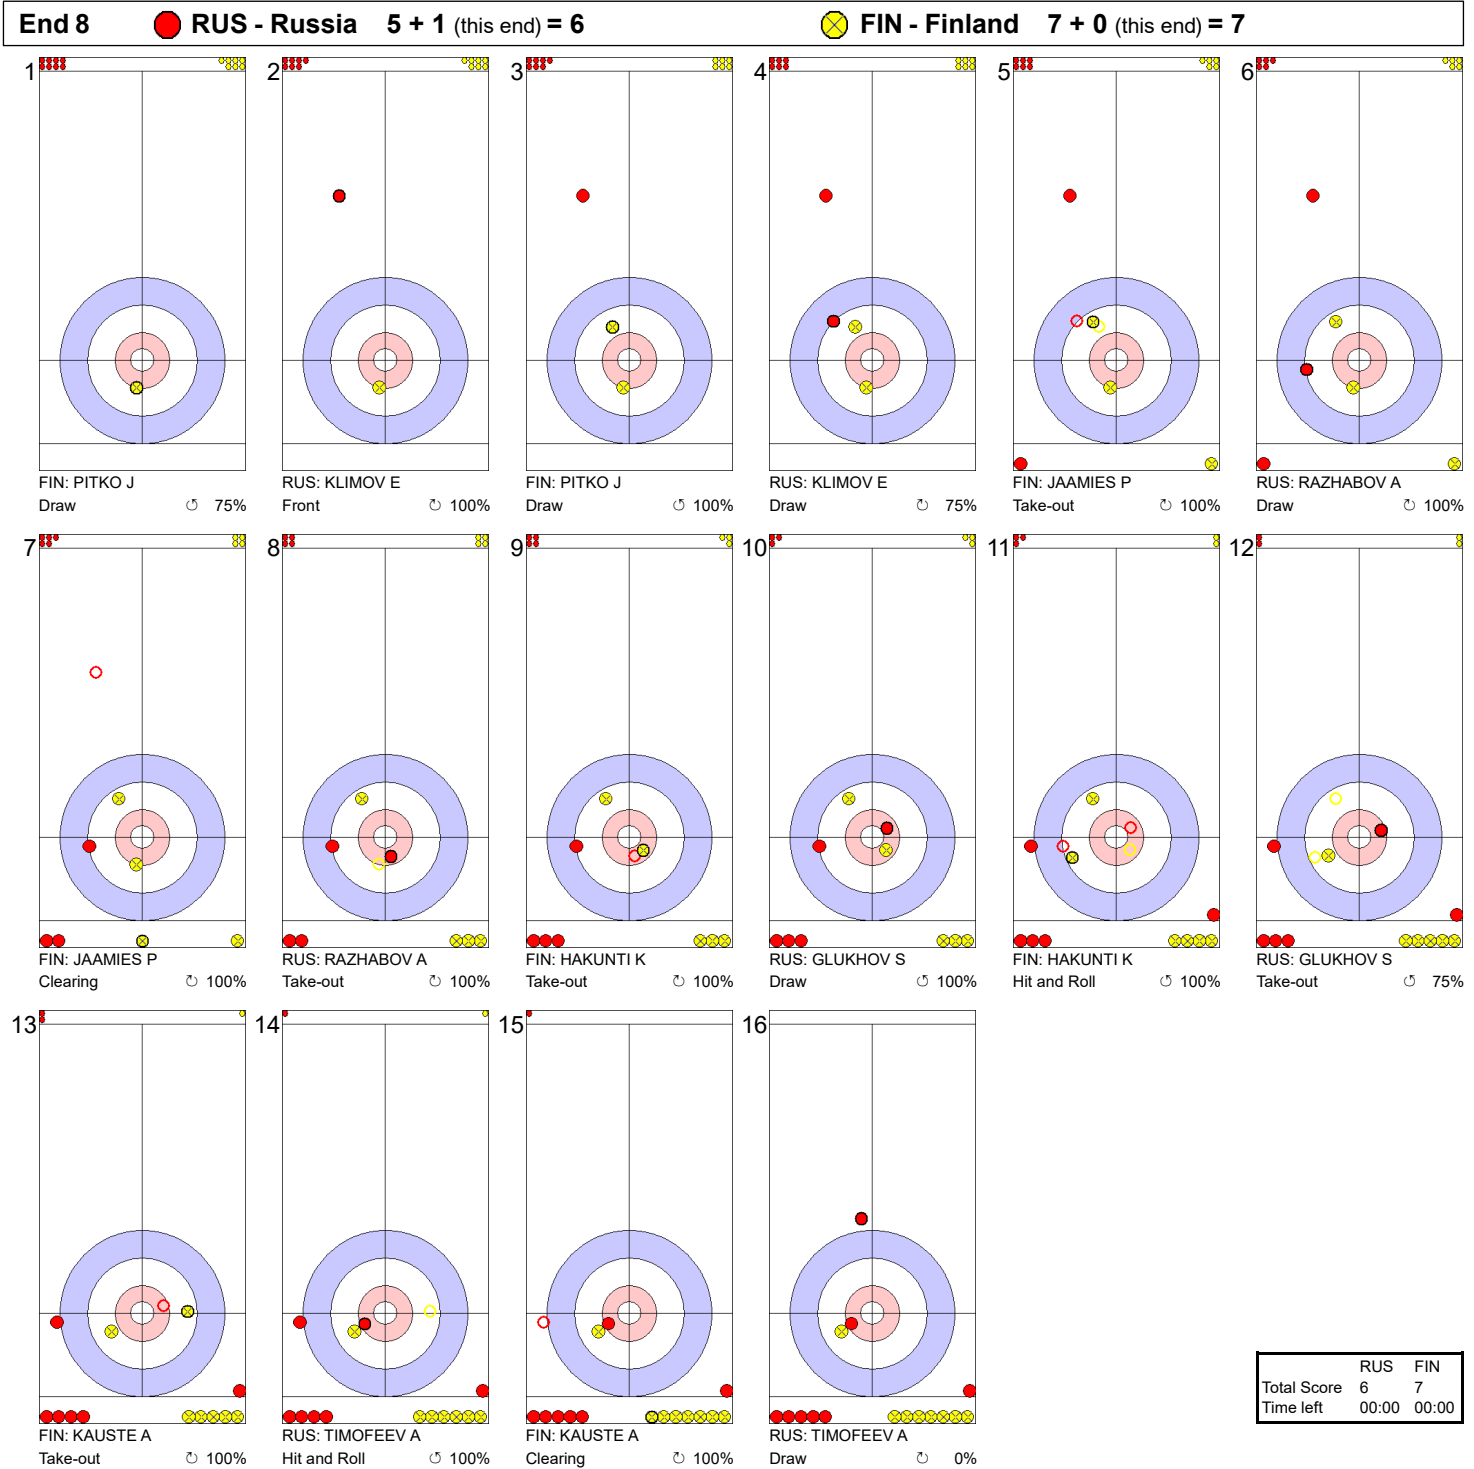

**Game - Shot by Shot**

**Legend:**  
 Clockwise      Counter-clockwise      - Not considered

**Game - Shot by Shot**

**Legend:**  
 Clockwise     
 Counter-clockwise     
 - Not considered

Game - Shot by Shot

**Legend:**  
 ↻ Clockwise          ↺ Counter-clockwise          - Not considered

**Game - Shot by Shot**

**Legend:**  
 ↻ Clockwise      ↺ Counter-clockwise      - Not considered

Game - Shot by Shot

**Legend:**  
↻ Clockwise      ↺ Counter-clockwise      - Not considered

**Game - Shot by Shot**

**Legend:**  
 ↻ Clockwise      ↺ Counter-clockwise      - Not considered

**Game - Shot by Shot**

**Legend:**  
 ↻ Clockwise      ↺ Counter-clockwise      - Not considered

**Game - Shot by Shot**

**Legend:**  
 ↻ Clockwise      ↺ Counter-clockwise      - Not considered

**Game - Shot by Shot**

**Legend:**  
 ↻ Clockwise      ↺ Counter-clockwise      - Not considered

**Game - Shot by Shot**

**Legend:**  
 ↻ Clockwise      ↺ Counter-clockwise      - Not considered  
 X Unfinished end due to concession