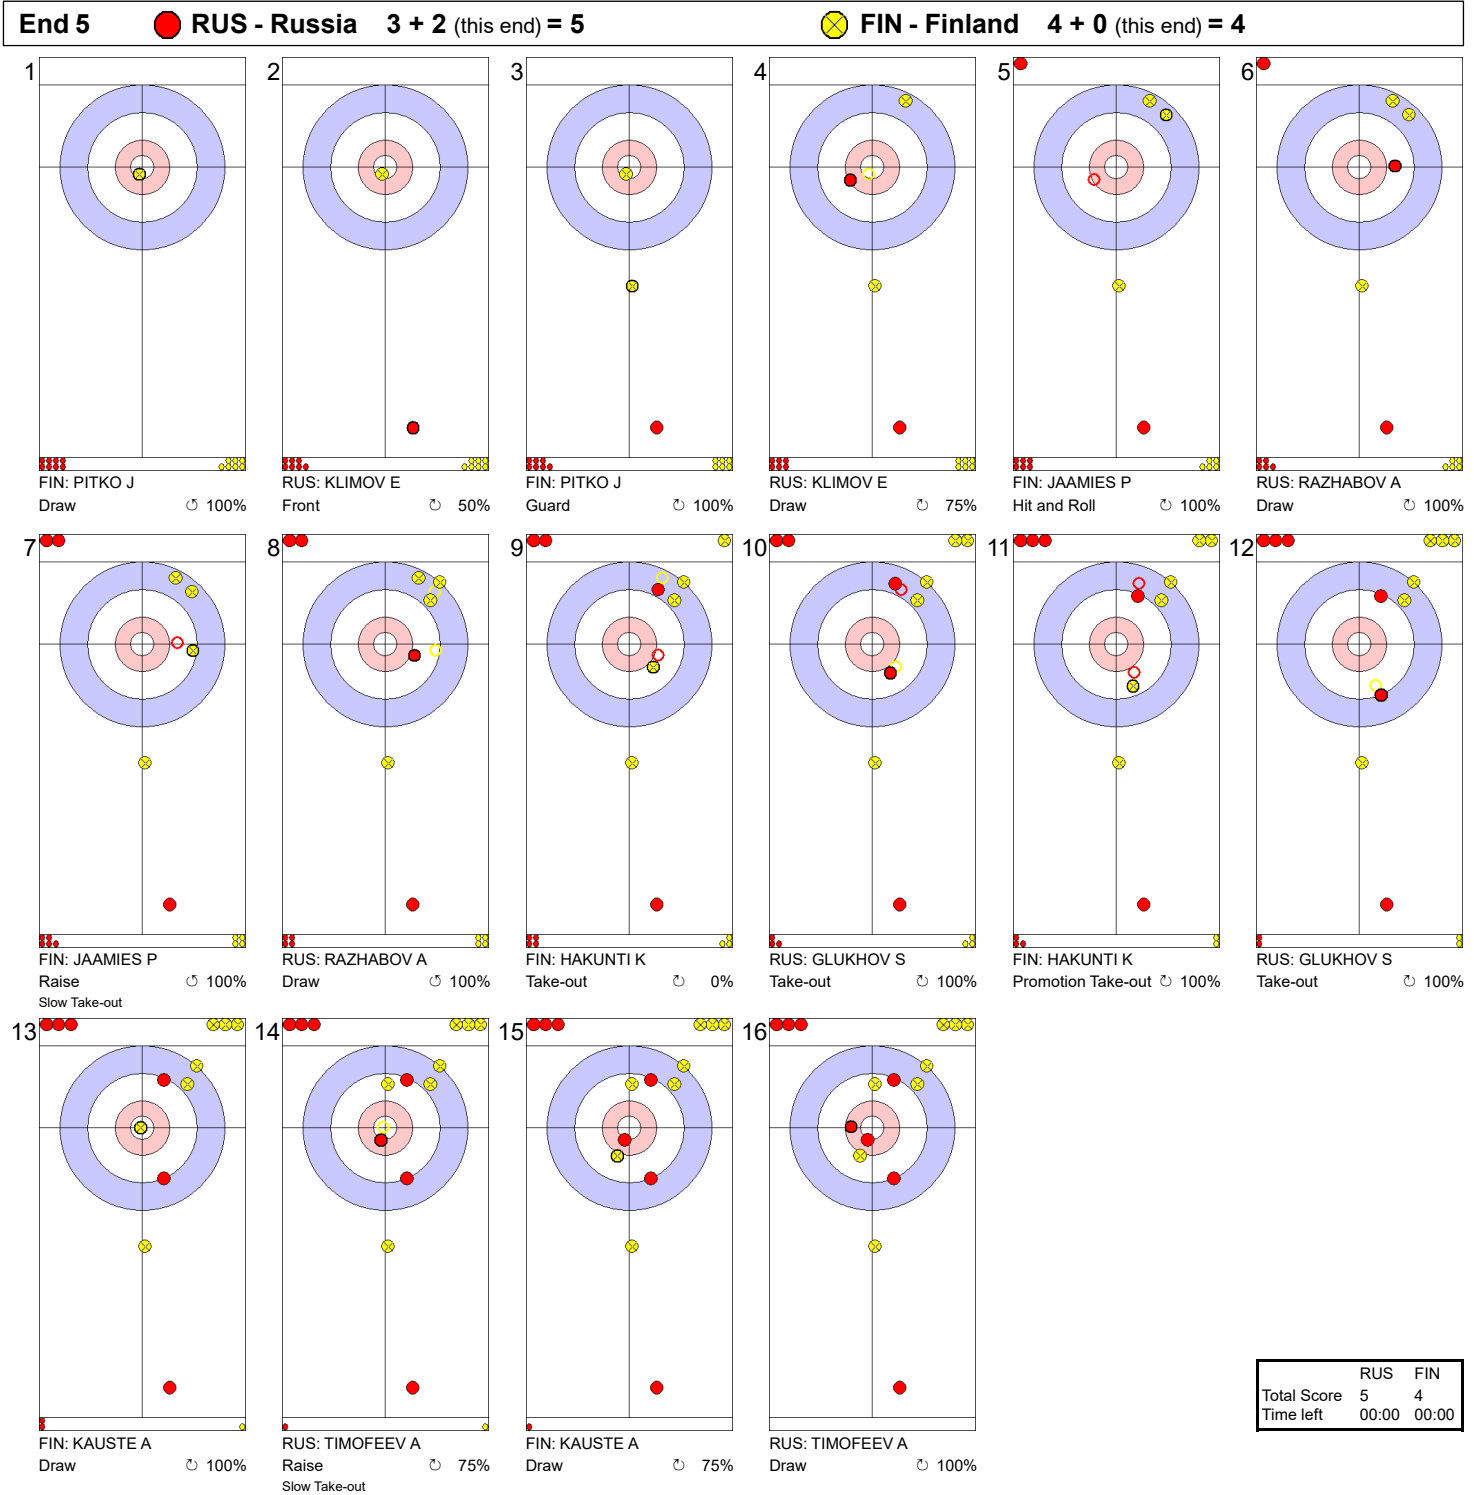

**Game - Shot by Shot**

**Legend:**  
 Clockwise      Counter-clockwise      - Not considered

**Game - Shot by Shot**

**Legend:**  
 Clockwise     
 Counter-clockwise     
 - Not considered

Game - Shot by Shot

**Legend:**  
 ↻ Clockwise          ↺ Counter-clockwise          - Not considered

**Game - Shot by Shot**

**Legend:**  
 ↻ Clockwise      ↺ Counter-clockwise      - Not considered

Game - Shot by Shot

**Legend:**  
↻ Clockwise      ↺ Counter-clockwise      - Not considered

**Game - Shot by Shot**

**Legend:**  
 ↻ Clockwise      ↺ Counter-clockwise      - Not considered

**Game - Shot by Shot**

**Legend:**  
 ↻ Clockwise      ↺ Counter-clockwise      - Not considered

**Game - Shot by Shot**

**Legend:**  
 ↻ Clockwise      ↺ Counter-clockwise      - Not considered

**Game - Shot by Shot**

**Legend:**  
 ↻ Clockwise      ↺ Counter-clockwise      - Not considered

**Game - Shot by Shot**

**Legend:**  
 ↻ Clockwise      ↺ Counter-clockwise      - Not considered  
 X Unfinished end due to concession