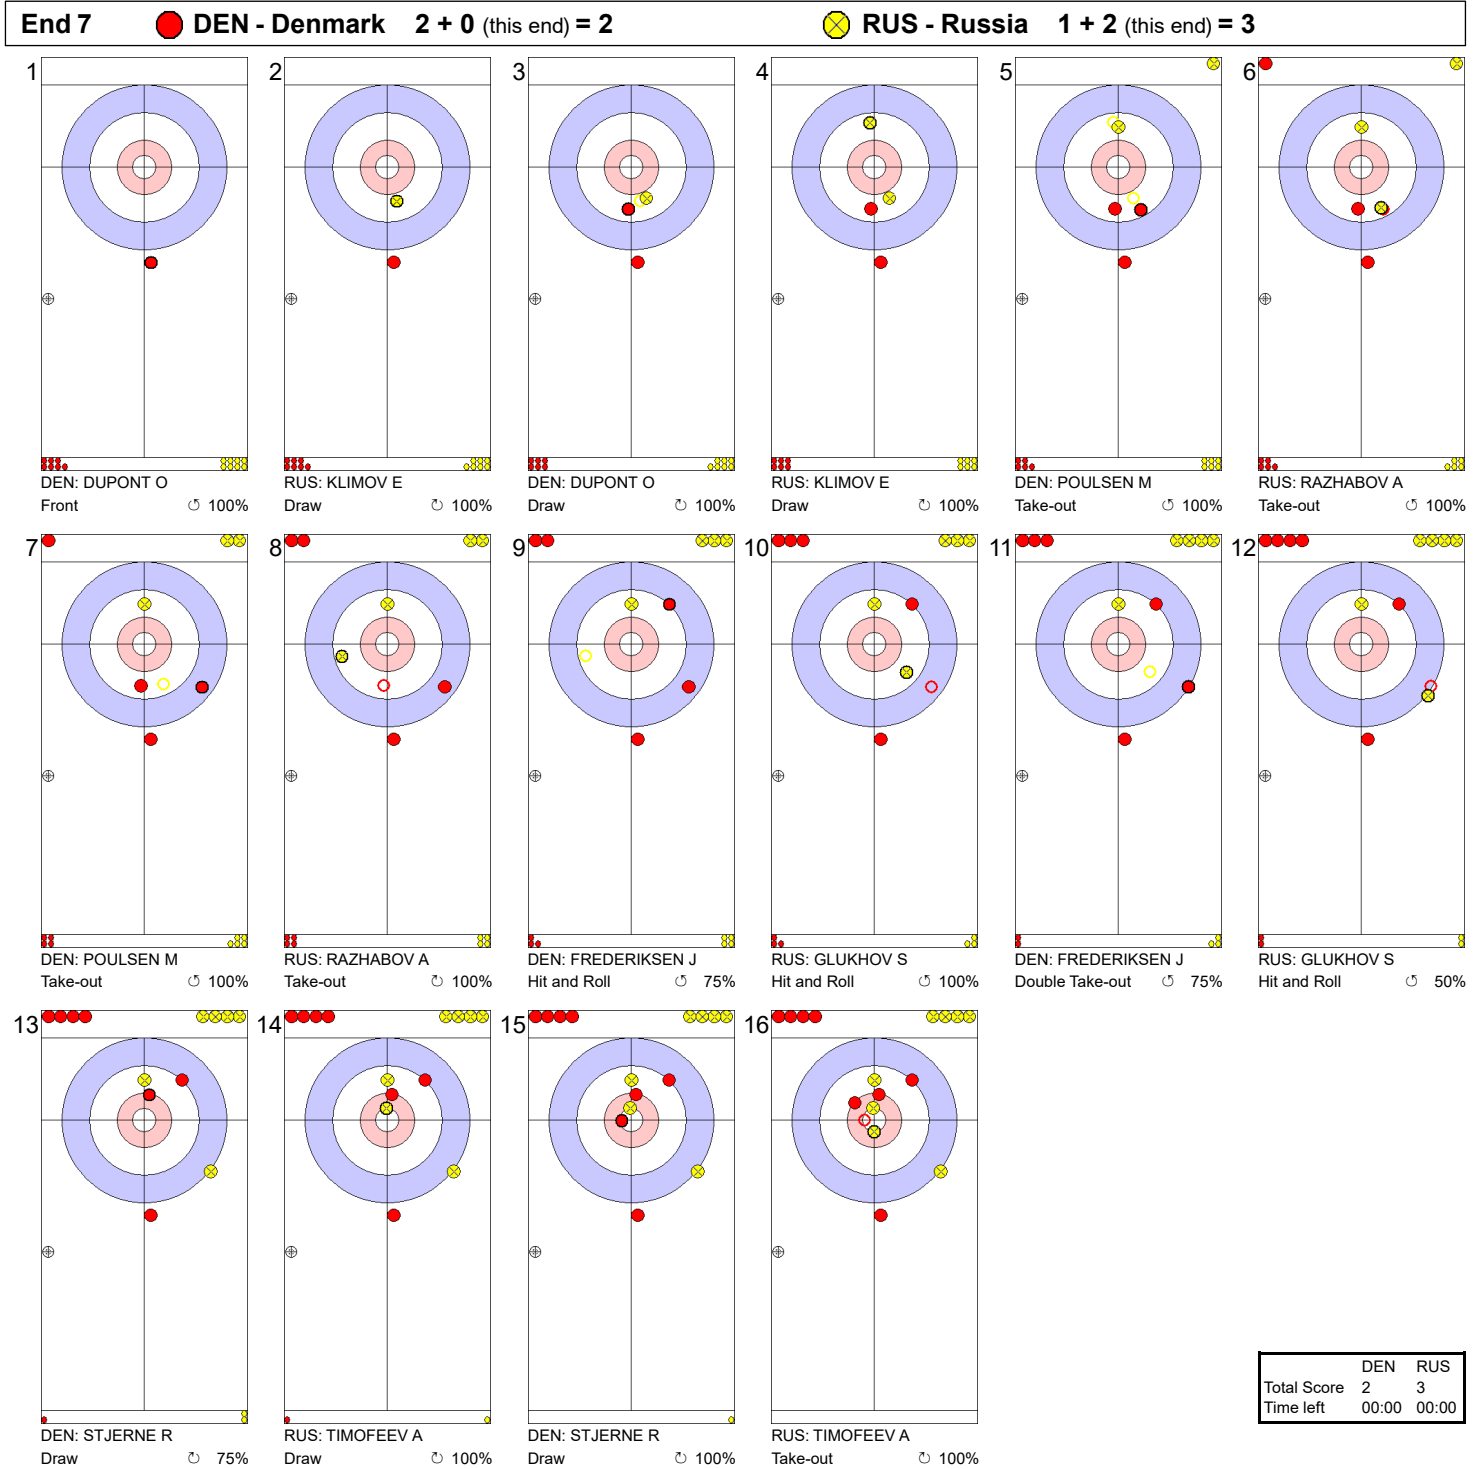

**Game - Shot by Shot**

**Legend:**  
 ↻ Clockwise      ↺ Counter-clockwise      - Not considered

**Game - Shot by Shot**

	DEN	RUS
Total Score	0	0
Time left	00:00	00:00

**Legend:**  
 Clockwise      Counter-clockwise      - Not considered

**Game - Shot by Shot**

**Legend:**  
 ↻ Clockwise      ↺ Counter-clockwise      - Not considered

**Game - Shot by Shot**

**Legend:**  
 ↻ Clockwise      ↺ Counter-clockwise      - Not considered

**Game - Shot by Shot**

**Legend:**  
 ↻ Clockwise      ↺ Counter-clockwise      - Not considered

**Game - Shot by Shot**

**Legend:**  
 ↻ Clockwise      ↺ Counter-clockwise      - Not considered

**Game - Shot by Shot**

**Legend:**  
 ↻ Clockwise      ↺ Counter-clockwise      - Not considered

**Game - Shot by Shot**

**Legend:**  
 ↻ Clockwise      ↺ Counter-clockwise      - Not considered

**Game - Shot by Shot**

**Legend:**  
 ↻ Clockwise      ↺ Counter-clockwise      - Not considered  
 X Unfinished end due to concession