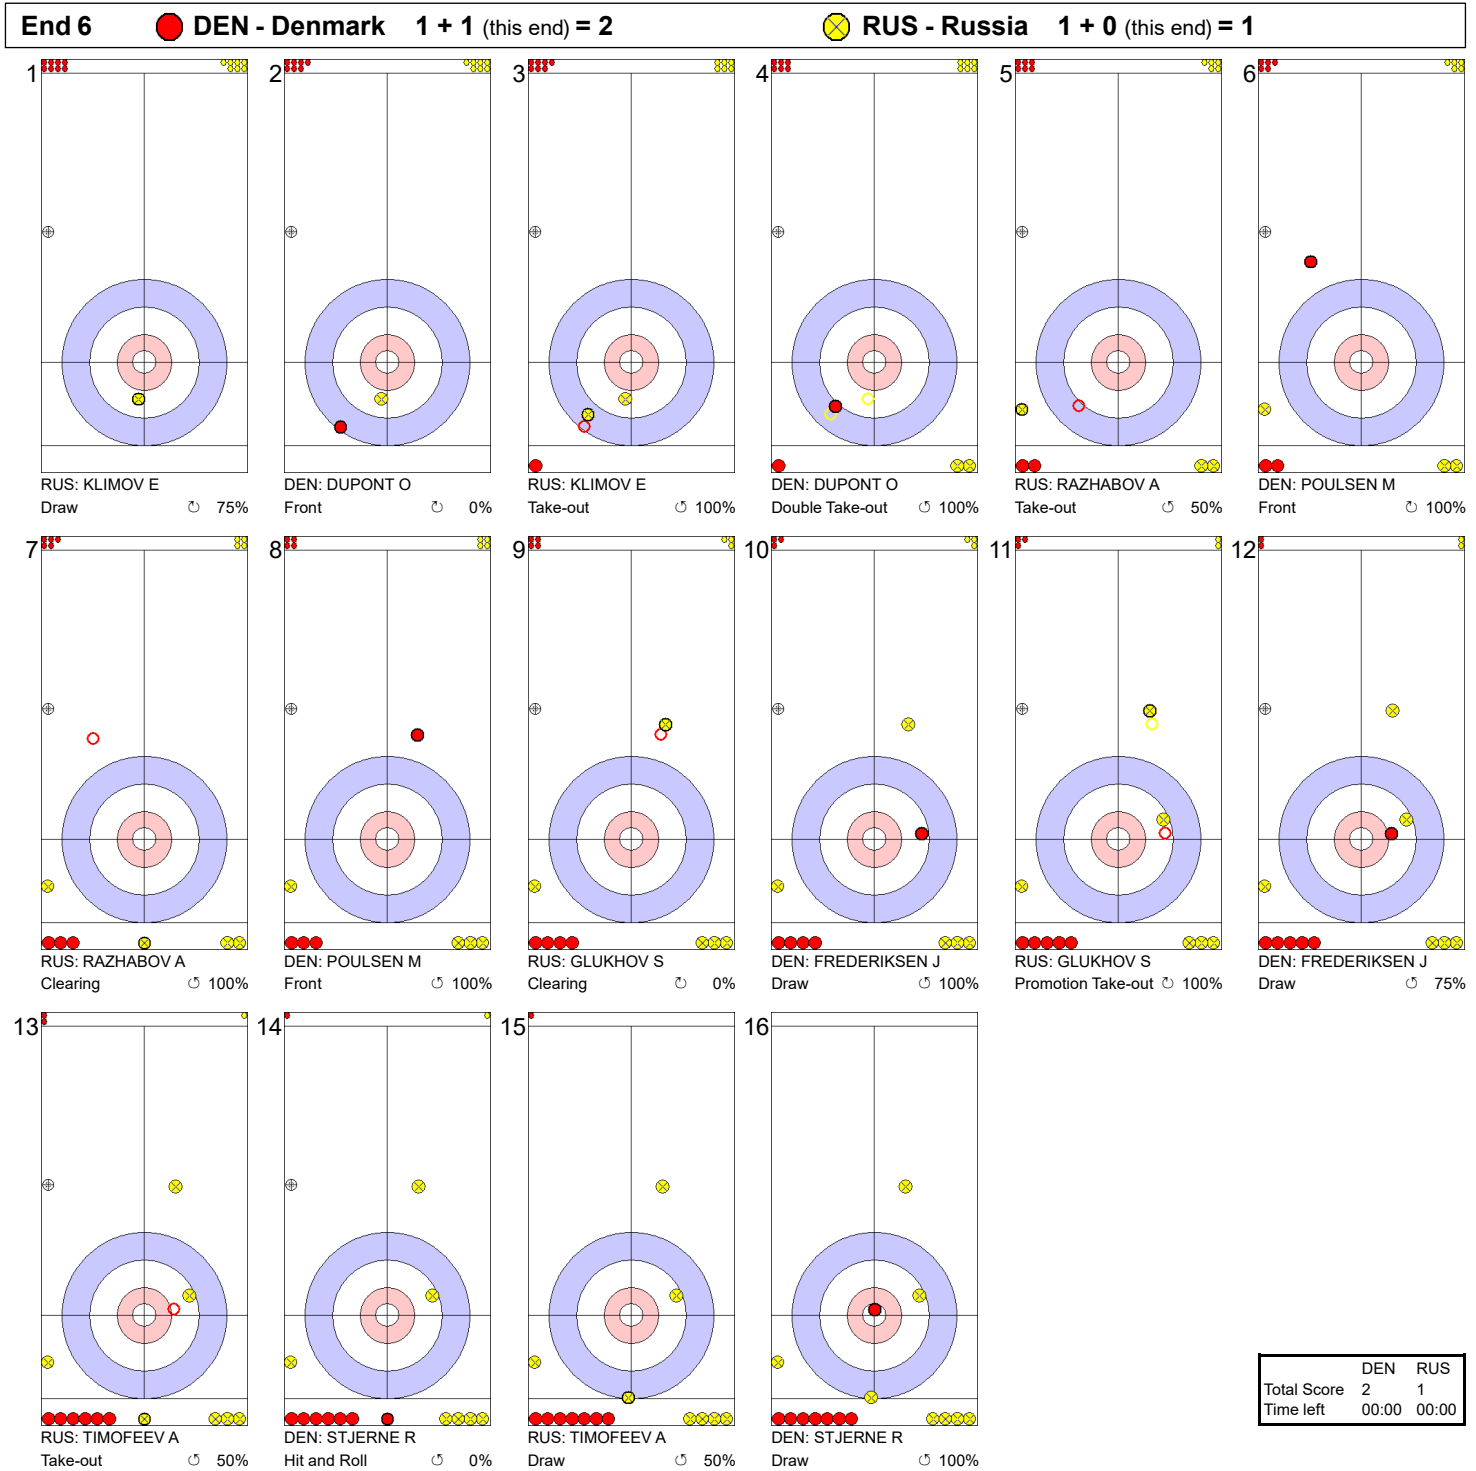

**Game - Shot by Shot**

**Legend:**  
 ↻ Clockwise      ↺ Counter-clockwise      - Not considered

**Game - Shot by Shot**

	DEN	RUS
Total Score	0	0
Time left	00:00	00:00

**Legend:**  
 Clockwise      Counter-clockwise      - Not considered

**Game - Shot by Shot**

**Legend:**  
 ↻ Clockwise      ↺ Counter-clockwise      - Not considered

**Game - Shot by Shot**

**Legend:**  
 ↻ Clockwise      ↺ Counter-clockwise      - Not considered

**Game - Shot by Shot**

**Legend:**  
 ↻ Clockwise      ↺ Counter-clockwise      - Not considered

**Game - Shot by Shot**

**Legend:**  
 ↻ Clockwise      ↺ Counter-clockwise      - Not considered

**Game - Shot by Shot**

**Legend:**  
 ↻ Clockwise      ↺ Counter-clockwise      - Not considered

**Game - Shot by Shot**

**Legend:**  
 ↻ Clockwise      ↺ Counter-clockwise      - Not considered

**Game - Shot by Shot**

**Legend:**  
 ↻ Clockwise      ↺ Counter-clockwise      - Not considered  
 X Unfinished end due to concession