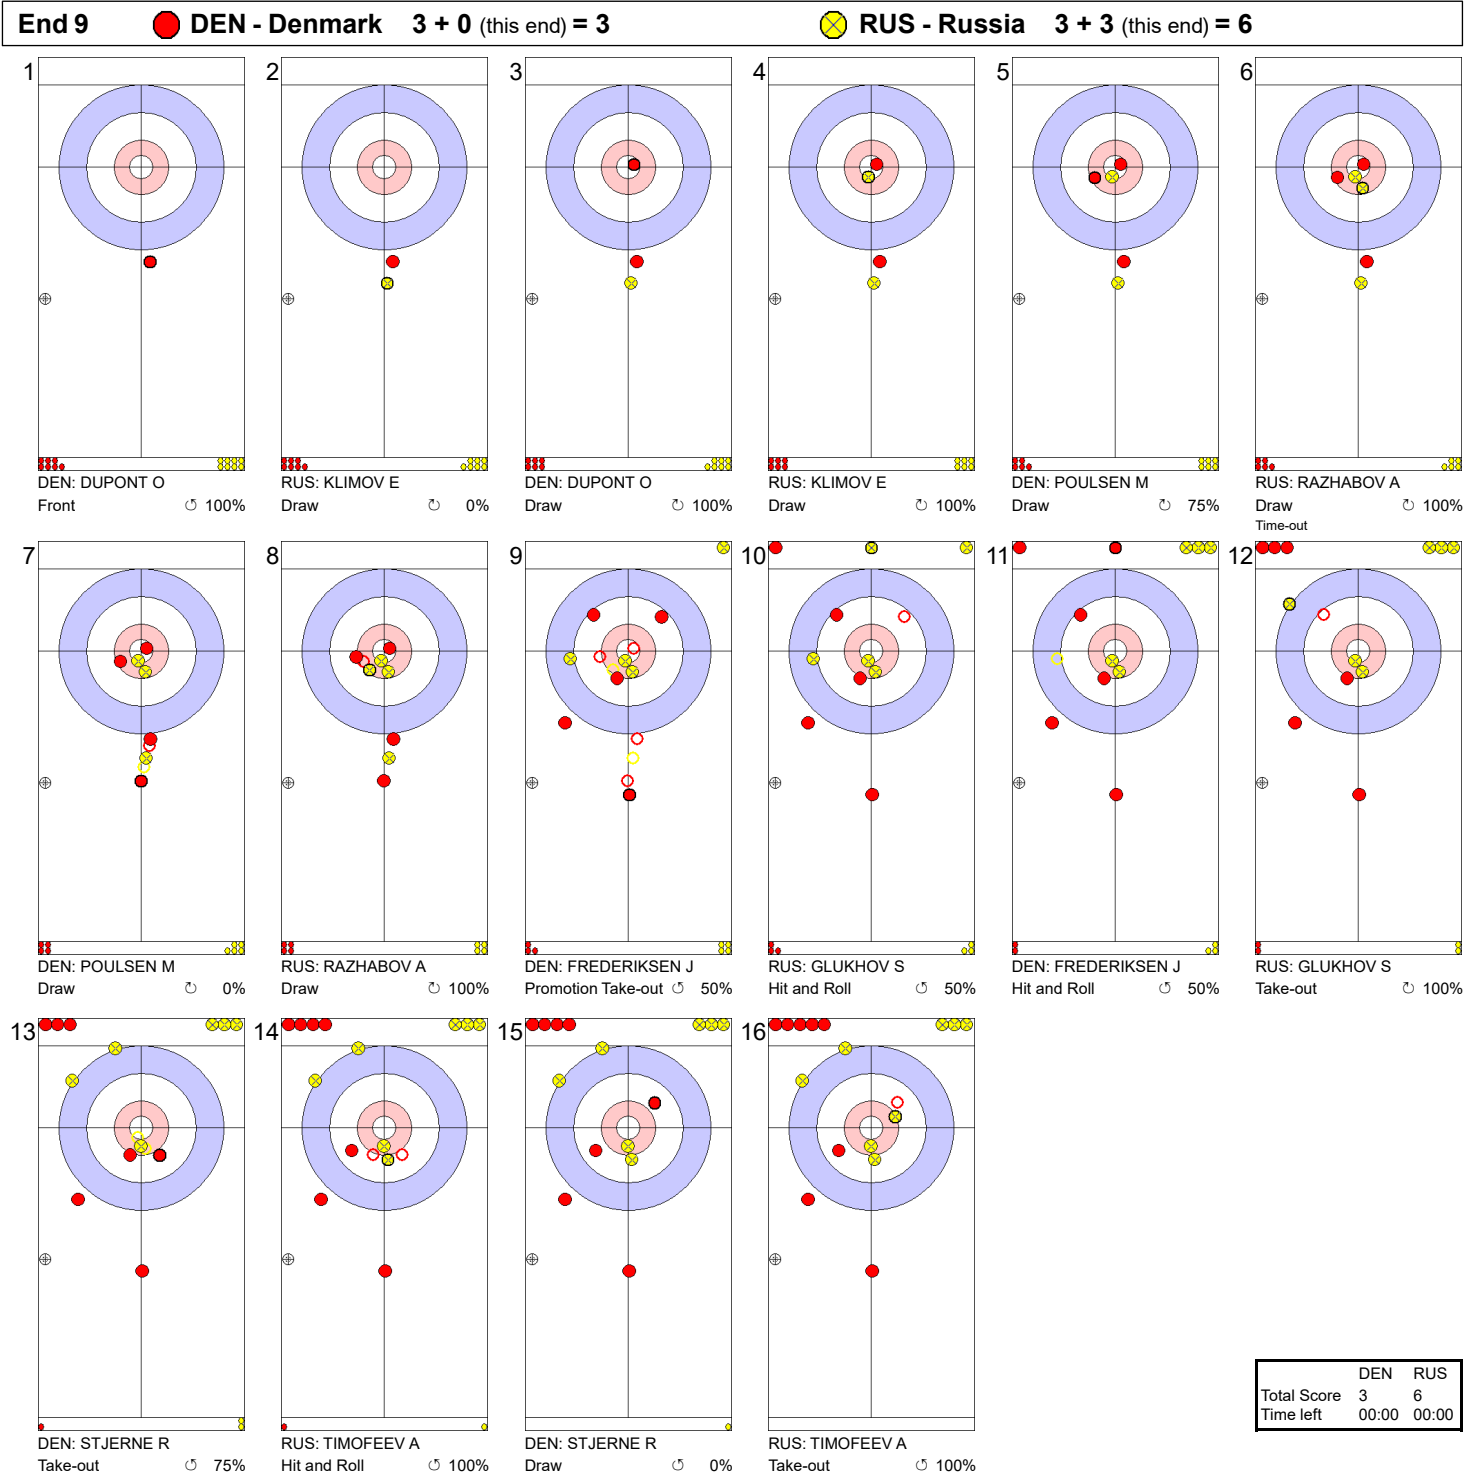

**Game - Shot by Shot**

**Legend:**  
 ↻ Clockwise      ↺ Counter-clockwise      - Not considered

**Game - Shot by Shot**

	DEN	RUS
Total Score	0	0
Time left	00:00	00:00

**Legend:**  
 Clockwise      Counter-clockwise      - Not considered

**Game - Shot by Shot**

**Legend:**  
 ↻ Clockwise      ↺ Counter-clockwise      - Not considered

**Game - Shot by Shot**

**Legend:**  
 ↻ Clockwise      ↺ Counter-clockwise      - Not considered

**Game - Shot by Shot**

**Legend:**  
 ↻ Clockwise      ↺ Counter-clockwise      - Not considered

**Game - Shot by Shot**

**Legend:**  
 ↻ Clockwise      ↺ Counter-clockwise      - Not considered

**Game - Shot by Shot**

**Legend:**  
 ↻ Clockwise      ↺ Counter-clockwise      - Not considered

**Game - Shot by Shot**

**Legend:**  
 ↻ Clockwise      ↺ Counter-clockwise      - Not considered

**Game - Shot by Shot**

**Legend:**  
 ↻ Clockwise      ↺ Counter-clockwise      - Not considered  
 X Unfinished end due to concession