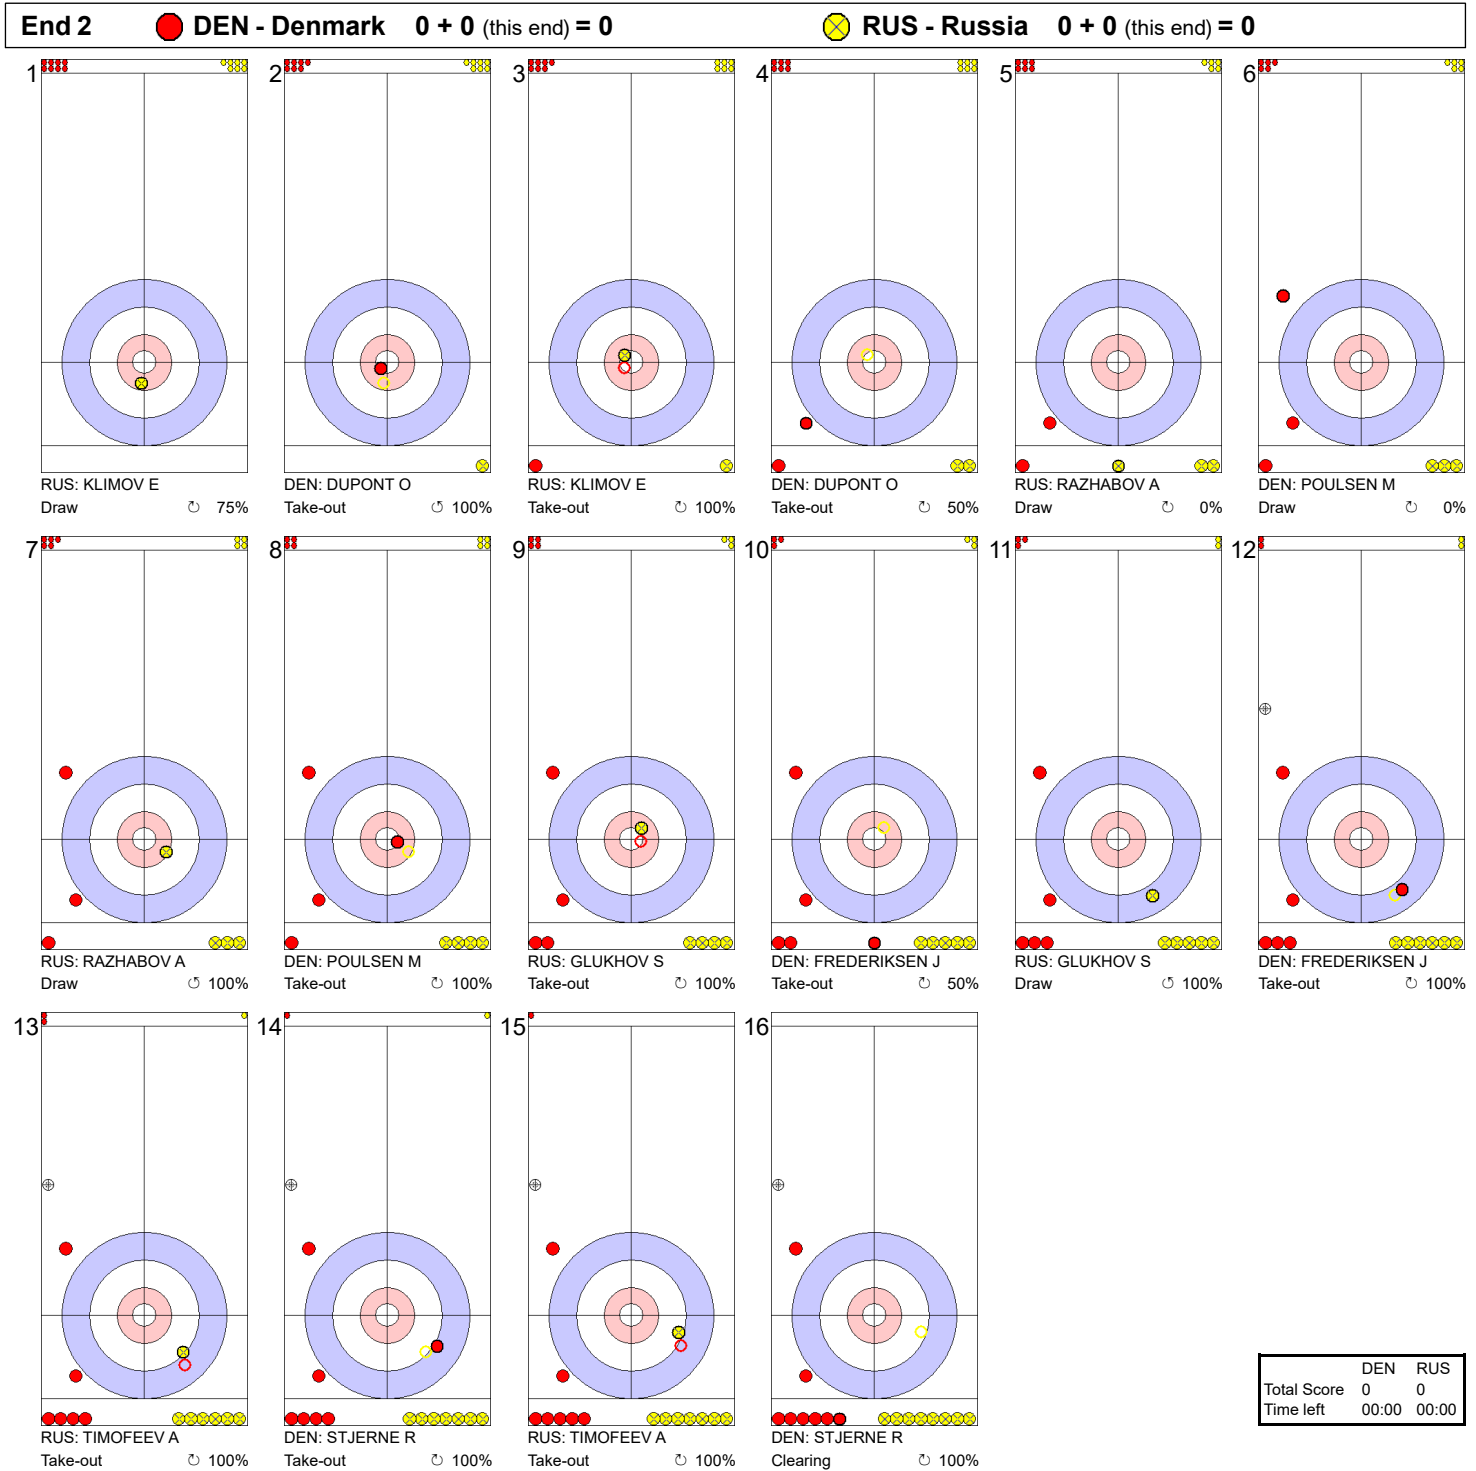

**Game - Shot by Shot**

**Legend:**  
 ↻ Clockwise      ↺ Counter-clockwise      - Not considered

**Game - Shot by Shot**

	DEN	RUS
Total Score	0	0
Time left	00:00	00:00

**Legend:**  
 Clockwise      Counter-clockwise      - Not considered

**Game - Shot by Shot**

**Legend:**  
 ↻ Clockwise      ↺ Counter-clockwise      - Not considered

**Game - Shot by Shot**

**Legend:**  
 ↻ Clockwise      ↺ Counter-clockwise      - Not considered

**Game - Shot by Shot**

**Legend:**  
 ↻ Clockwise      ↺ Counter-clockwise      - Not considered

**Game - Shot by Shot**

**Legend:**  
 ↻ Clockwise      ↺ Counter-clockwise      - Not considered

**Game - Shot by Shot**

**Legend:**  
 ↻ Clockwise      ↺ Counter-clockwise      - Not considered

**Game - Shot by Shot**

**Legend:**  
 ↻ Clockwise      ↺ Counter-clockwise      - Not considered

**Game - Shot by Shot**

**Legend:**  
 ↻ Clockwise      ↺ Counter-clockwise      - Not considered  
 X Unfinished end due to concession