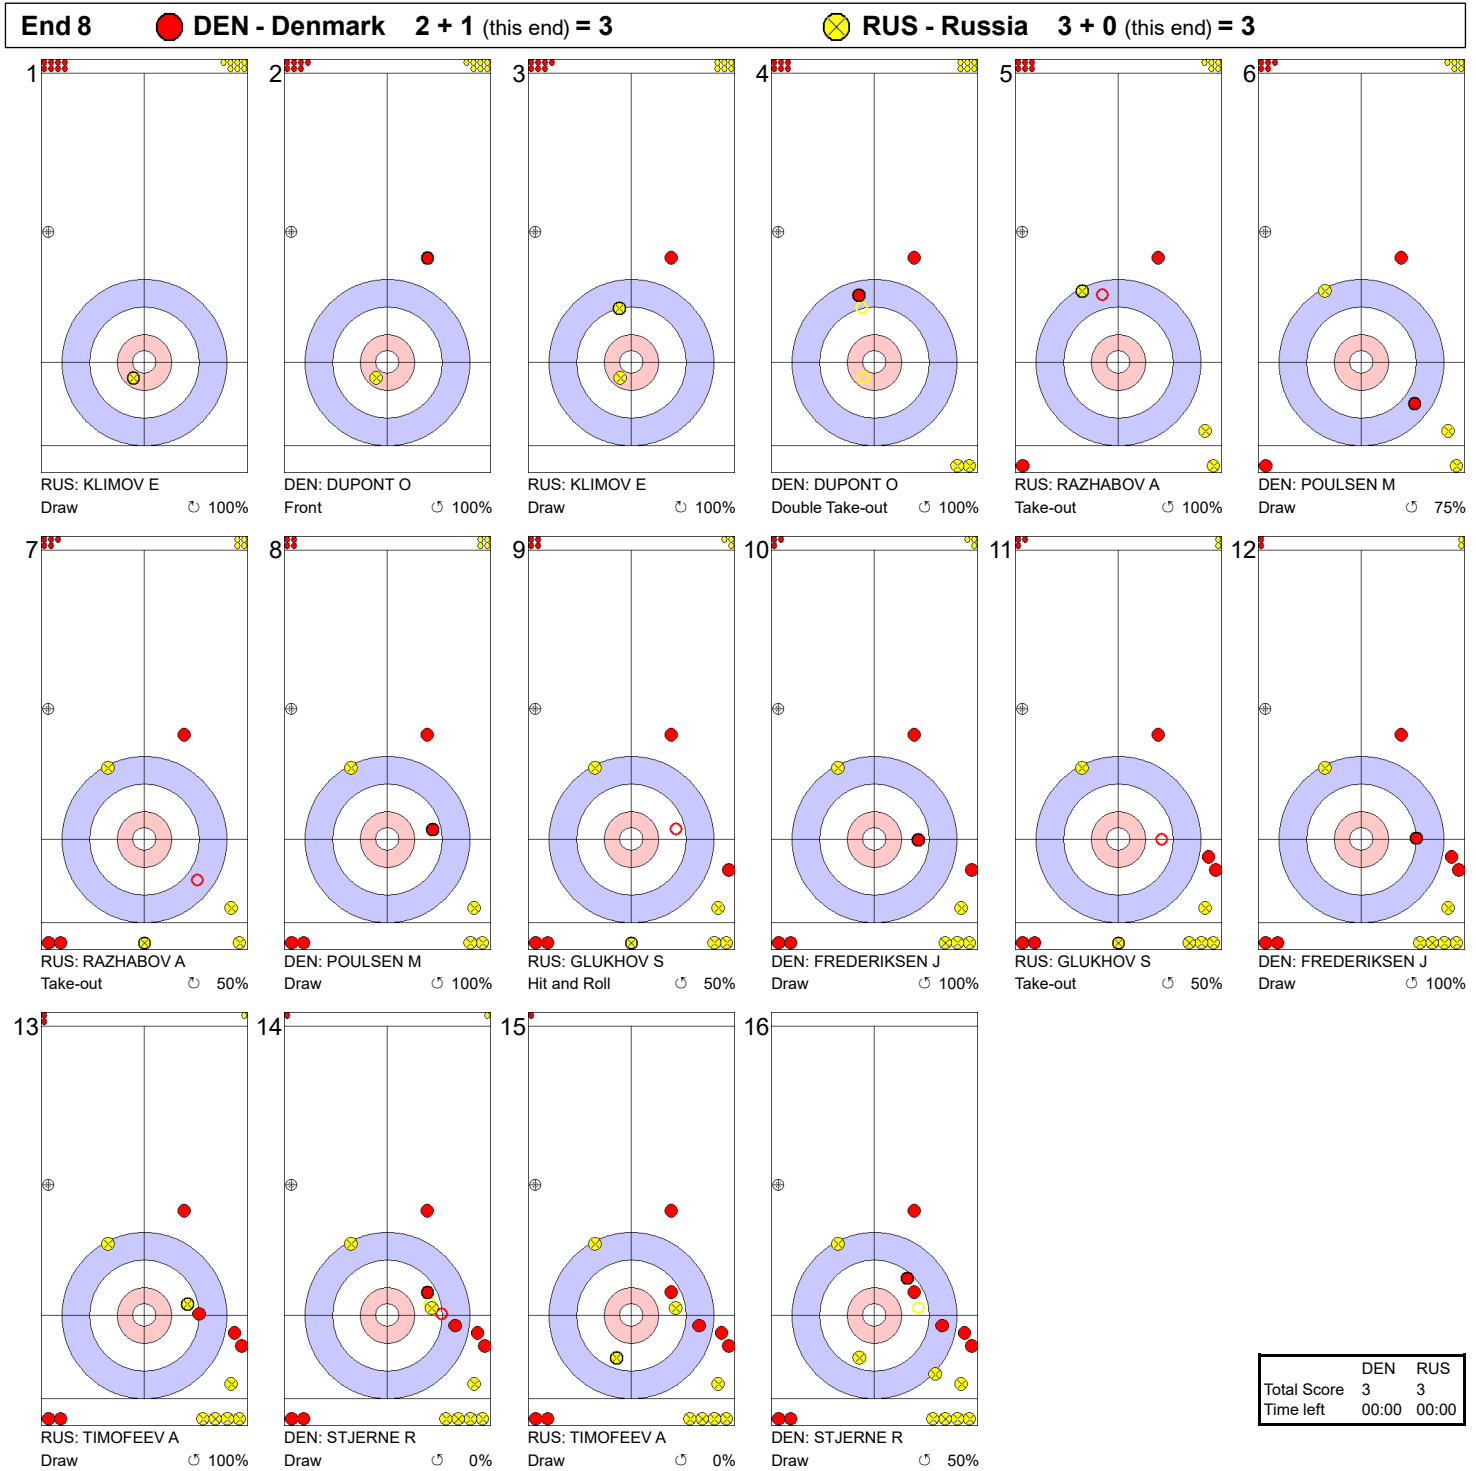

**Game - Shot by Shot**

**Legend:**  
 ↻ Clockwise      ↺ Counter-clockwise      - Not considered

**Game - Shot by Shot**

	DEN	RUS
Total Score	0	0
Time left	00:00	00:00

**Legend:**  
 Clockwise      Counter-clockwise      - Not considered

**Game - Shot by Shot**

**Legend:**  
 ↻ Clockwise      ↺ Counter-clockwise      - Not considered

**Game - Shot by Shot**

**Legend:**  
 ↻ Clockwise      ↺ Counter-clockwise      - Not considered

**Game - Shot by Shot**

**Legend:**  
 ↻ Clockwise      ↺ Counter-clockwise      - Not considered

**Game - Shot by Shot**

**Legend:**  
 ↻ Clockwise      ↺ Counter-clockwise      - Not considered

**Game - Shot by Shot**

**Legend:**  
 ↻ Clockwise      ↺ Counter-clockwise      - Not considered

**Game - Shot by Shot**

**Legend:**  
 ↻ Clockwise      ↺ Counter-clockwise      - Not considered

**Game - Shot by Shot**

**Legend:**  
 ↻ Clockwise      ↺ Counter-clockwise      - Not considered  
 X Unfinished end due to concession