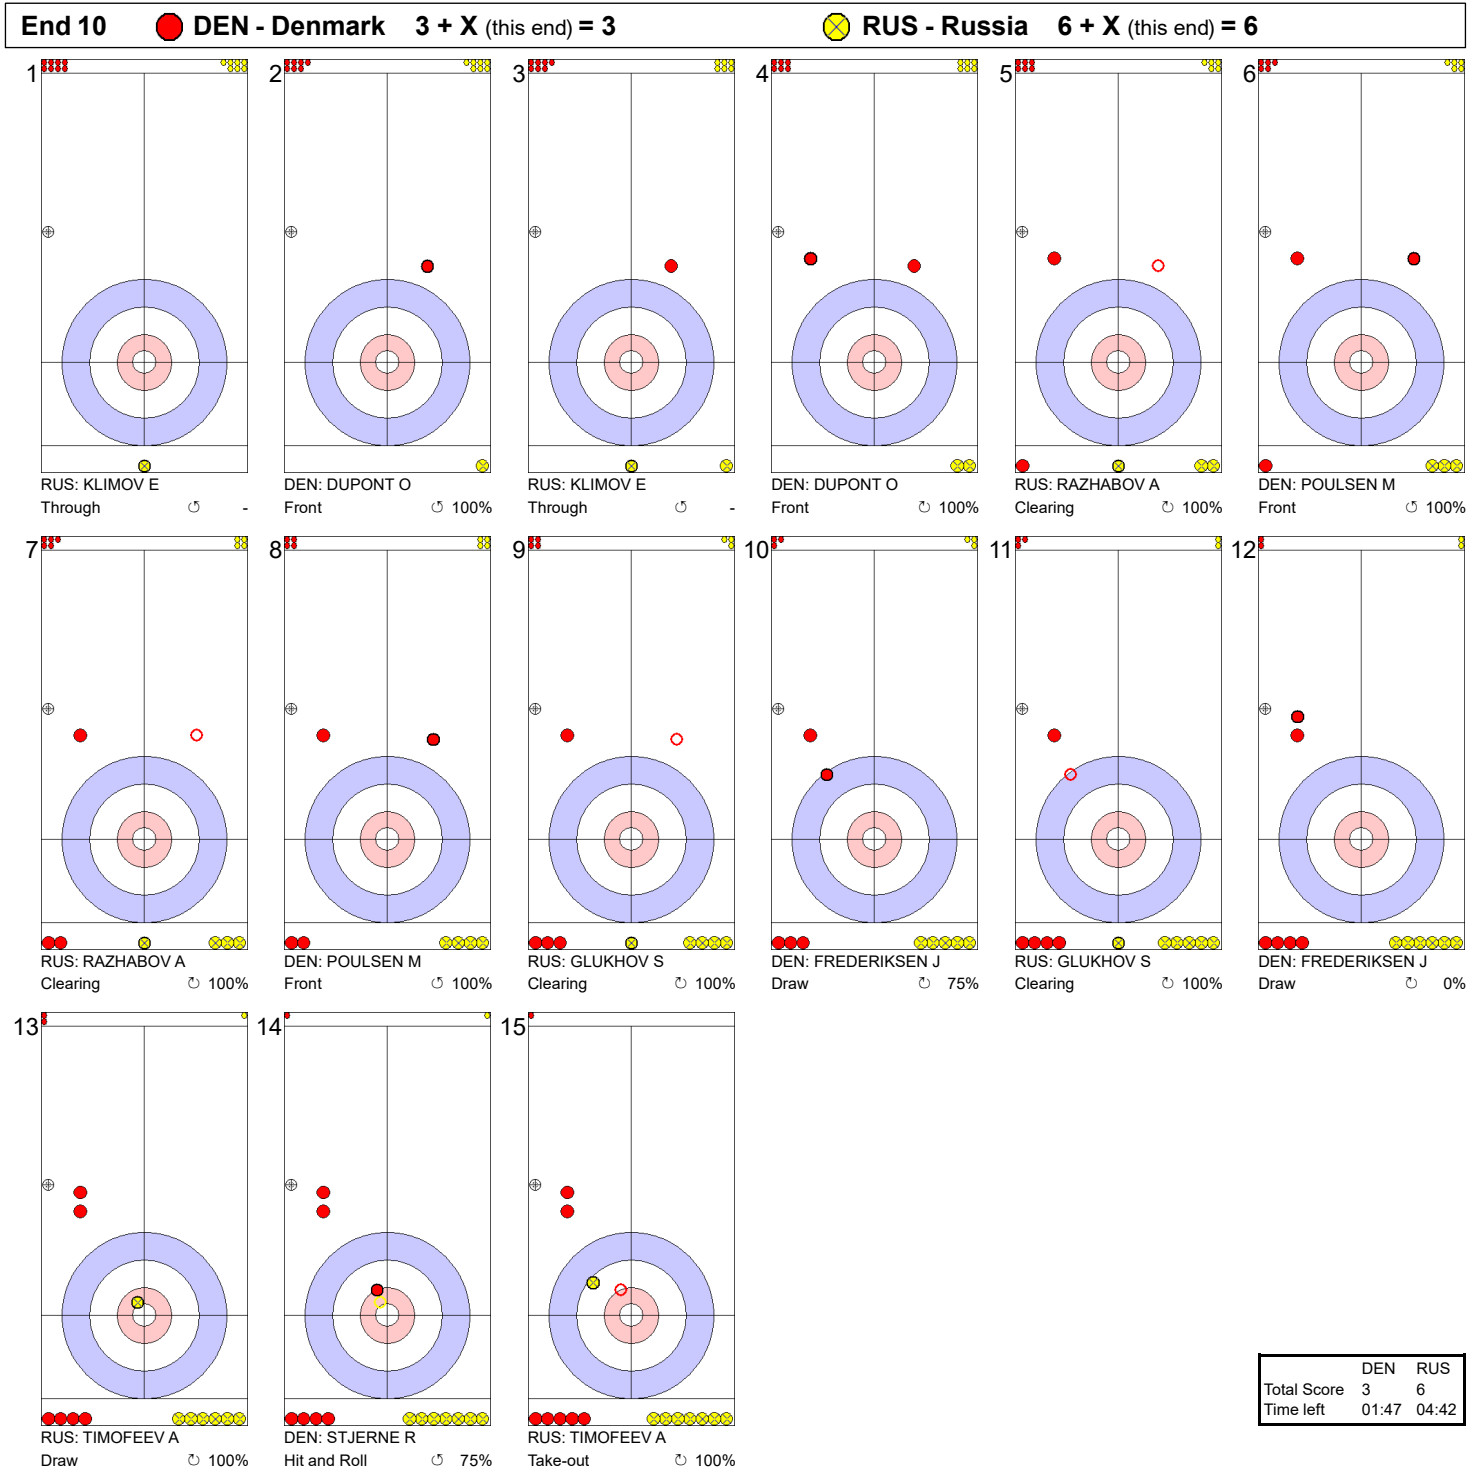

**Game - Shot by Shot**

**Legend:**  
 ↻ Clockwise      ↺ Counter-clockwise      - Not considered

**Game - Shot by Shot**

	DEN	RUS
Total Score	0	0
Time left	00:00	00:00

**Legend:**  
 Clockwise      Counter-clockwise      - Not considered

**Game - Shot by Shot**

**Legend:**  
 ↻ Clockwise      ↺ Counter-clockwise      - Not considered

**Game - Shot by Shot**

**Legend:**  
 ↻ Clockwise      ↺ Counter-clockwise      - Not considered

**Game - Shot by Shot**

**Legend:**  
 ↻ Clockwise      ↺ Counter-clockwise      - Not considered

**Game - Shot by Shot**

**Legend:**  
 ↻ Clockwise      ↺ Counter-clockwise      - Not considered

**Game - Shot by Shot**

**Legend:**  
 ↻ Clockwise      ↺ Counter-clockwise      - Not considered

**Game - Shot by Shot**

**Legend:**  
 ↻ Clockwise      ↺ Counter-clockwise      - Not considered

**Game - Shot by Shot**

**Legend:**  
 ↻ Clockwise      ↺ Counter-clockwise      - Not considered  
 X Unfinished end due to concession