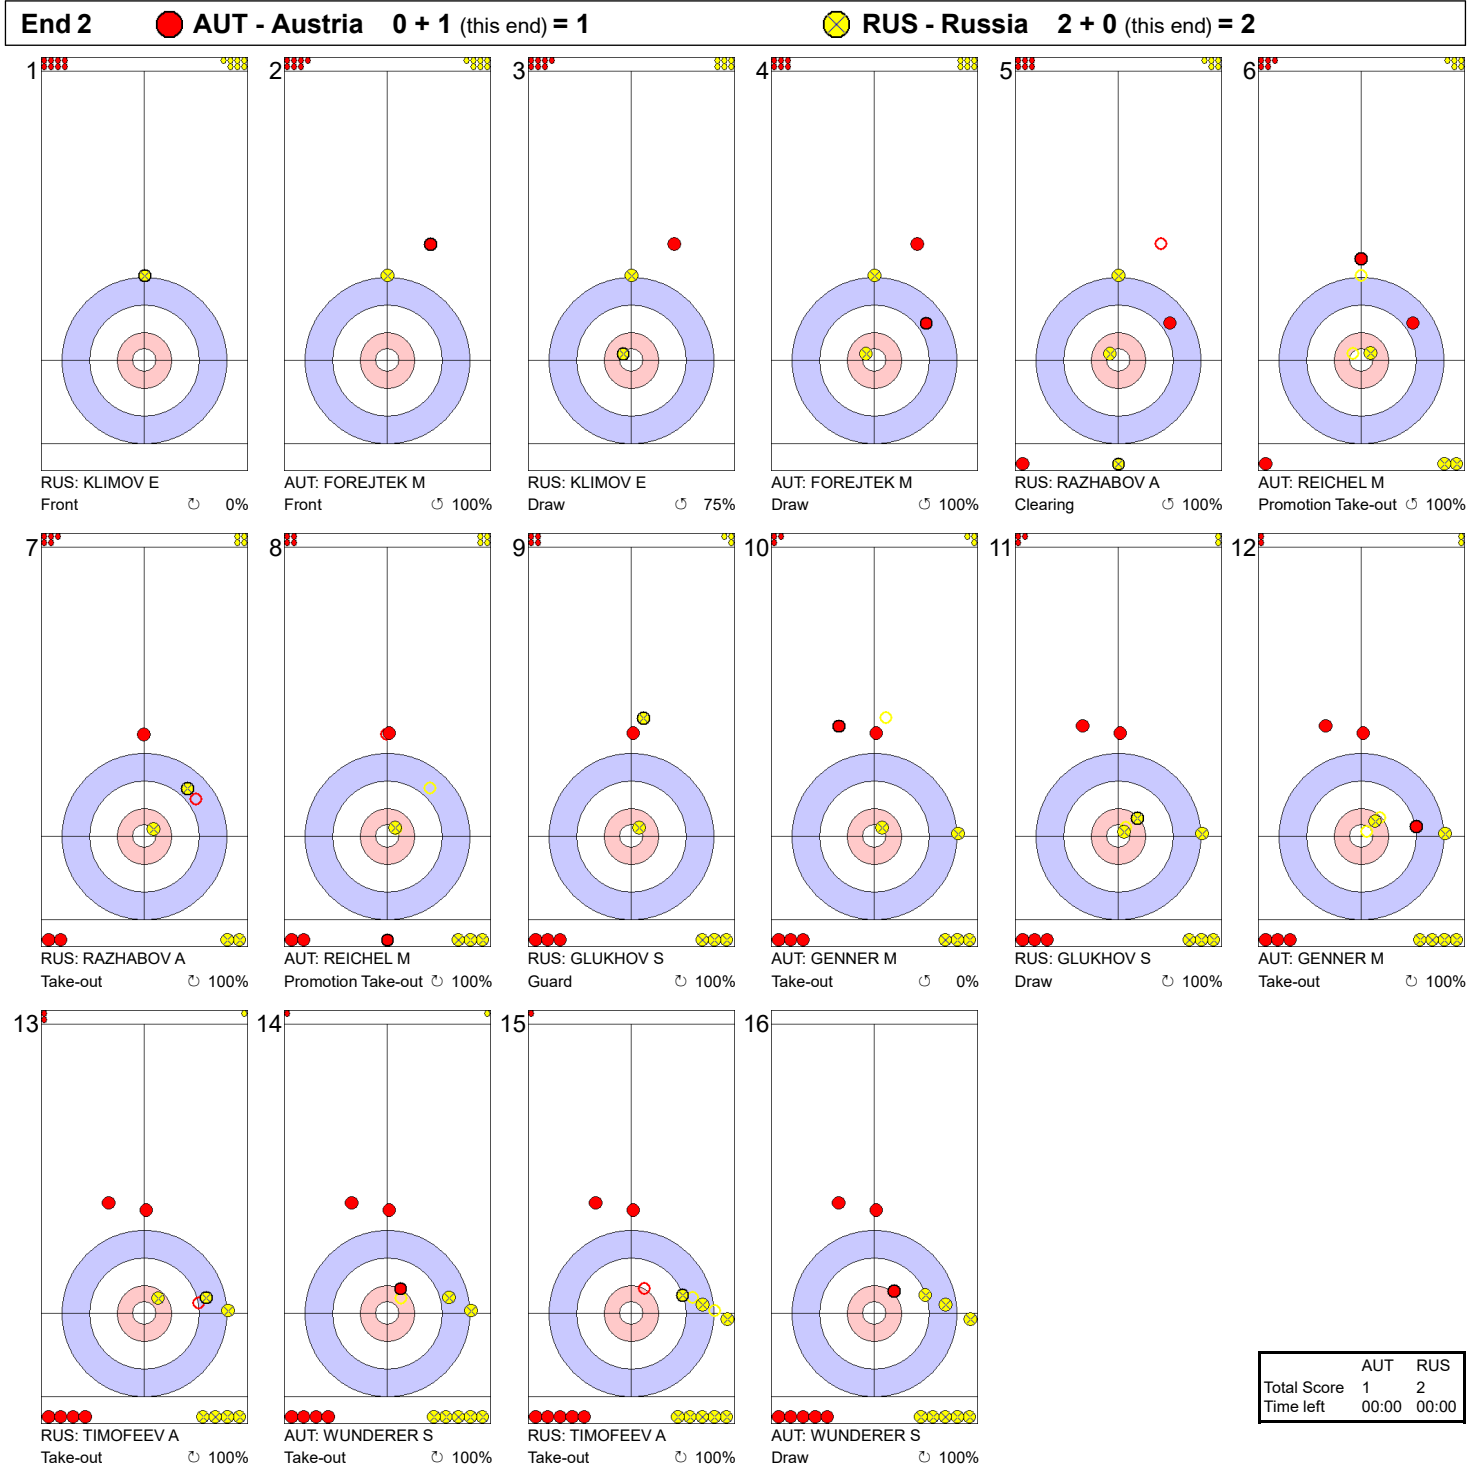

**Game - Shot by Shot**

**Legend:**  
 ↻ Clockwise      ↺ Counter-clockwise      - Not considered

**Game - Shot by Shot**

**Legend:**  
 ↻ Clockwise      ↺ Counter-clockwise      - Not considered

**Game - Shot by Shot**

**Legend:**  
 ↻ Clockwise      ↺ Counter-clockwise      - Not considered

**Game - Shot by Shot**

**Legend:**  
 ↻ Clockwise      ↺ Counter-clockwise      - Not considered

**Game - Shot by Shot**

**Legend:**  
 ↻ Clockwise      ↺ Counter-clockwise      - Not considered