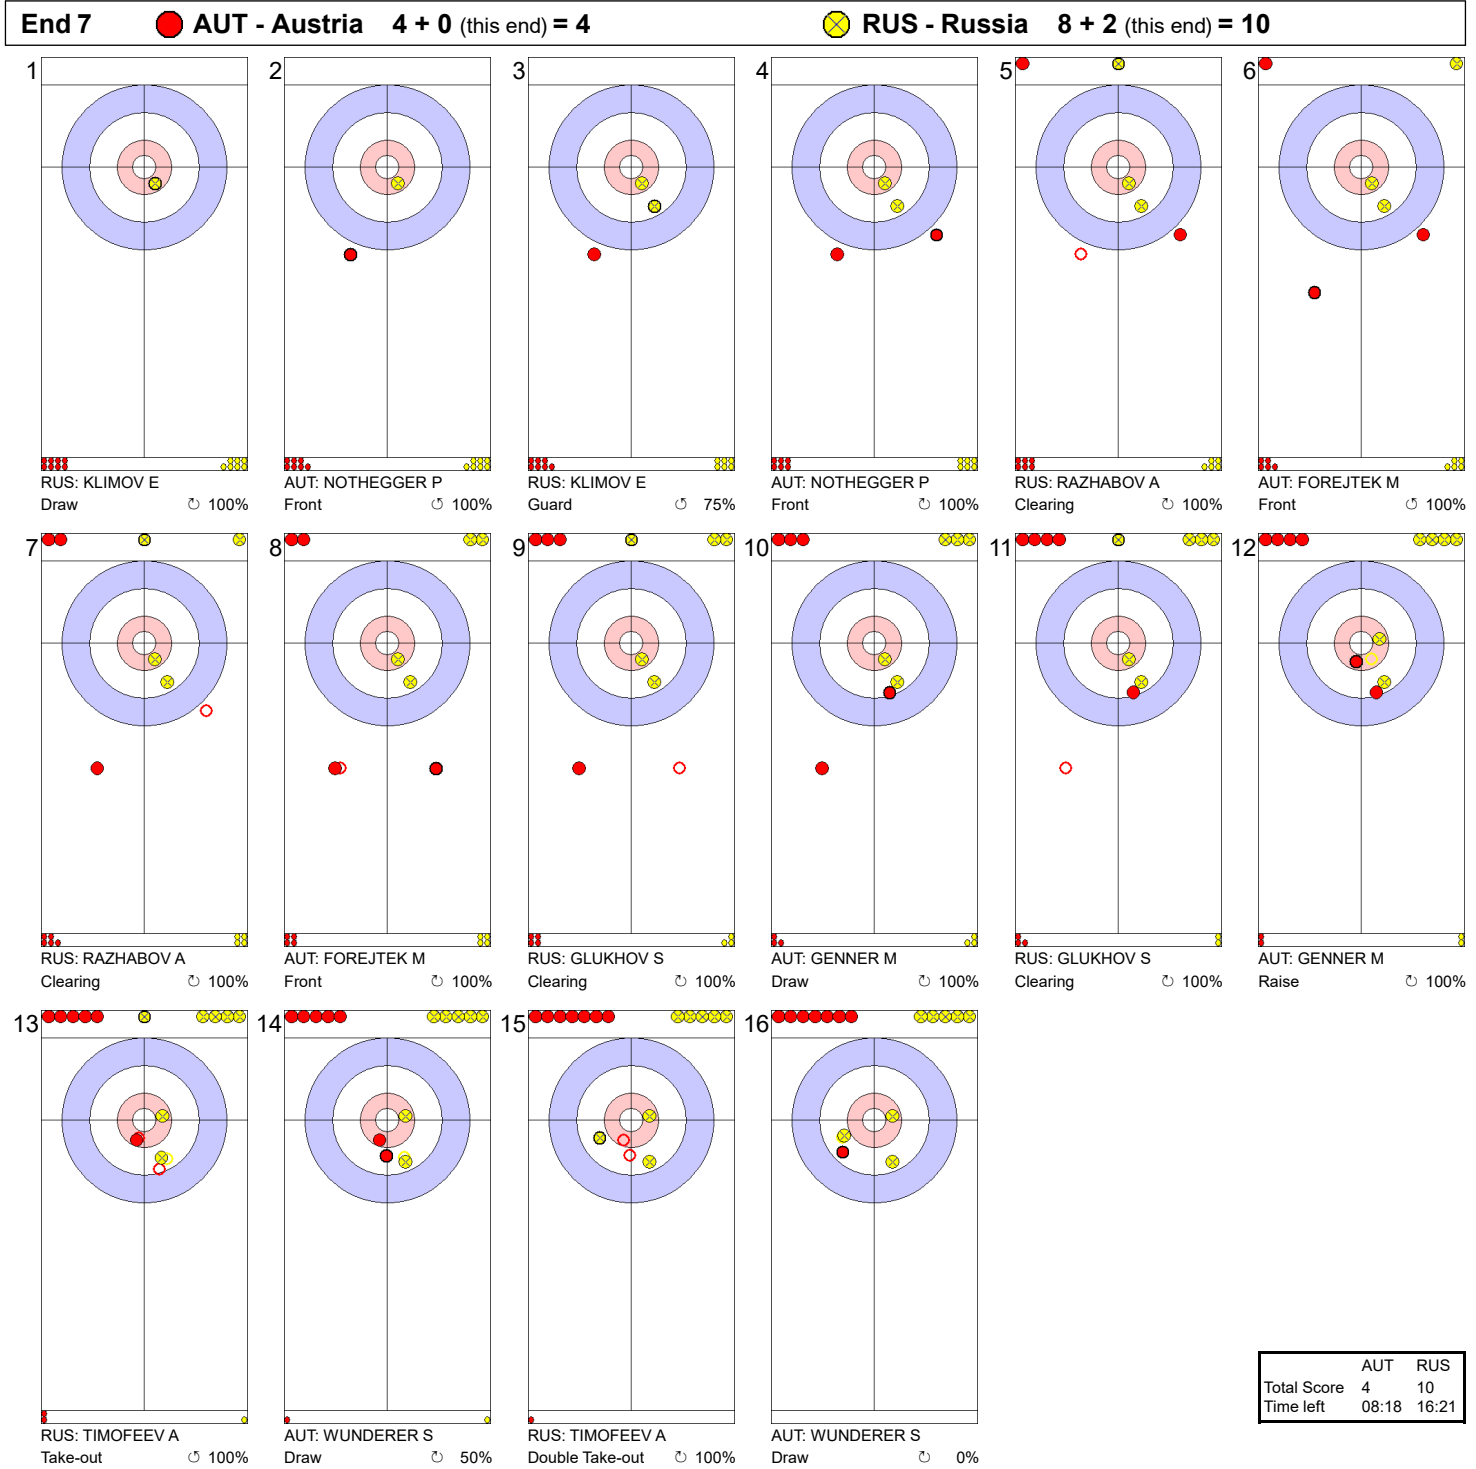

**Game - Shot by Shot**

**Legend:**  
 ↻ Clockwise      ↺ Counter-clockwise      - Not considered

**Game - Shot by Shot**

**Legend:**  
 ↻ Clockwise      ↺ Counter-clockwise      - Not considered

**Game - Shot by Shot**

**Legend:**  
 ↻ Clockwise      ↺ Counter-clockwise      - Not considered

**Game - Shot by Shot**

**Legend:**  
 ↻ Clockwise      ↺ Counter-clockwise      - Not considered

**Game - Shot by Shot**

**Legend:**  
 ↻ Clockwise      ↺ Counter-clockwise      - Not considered