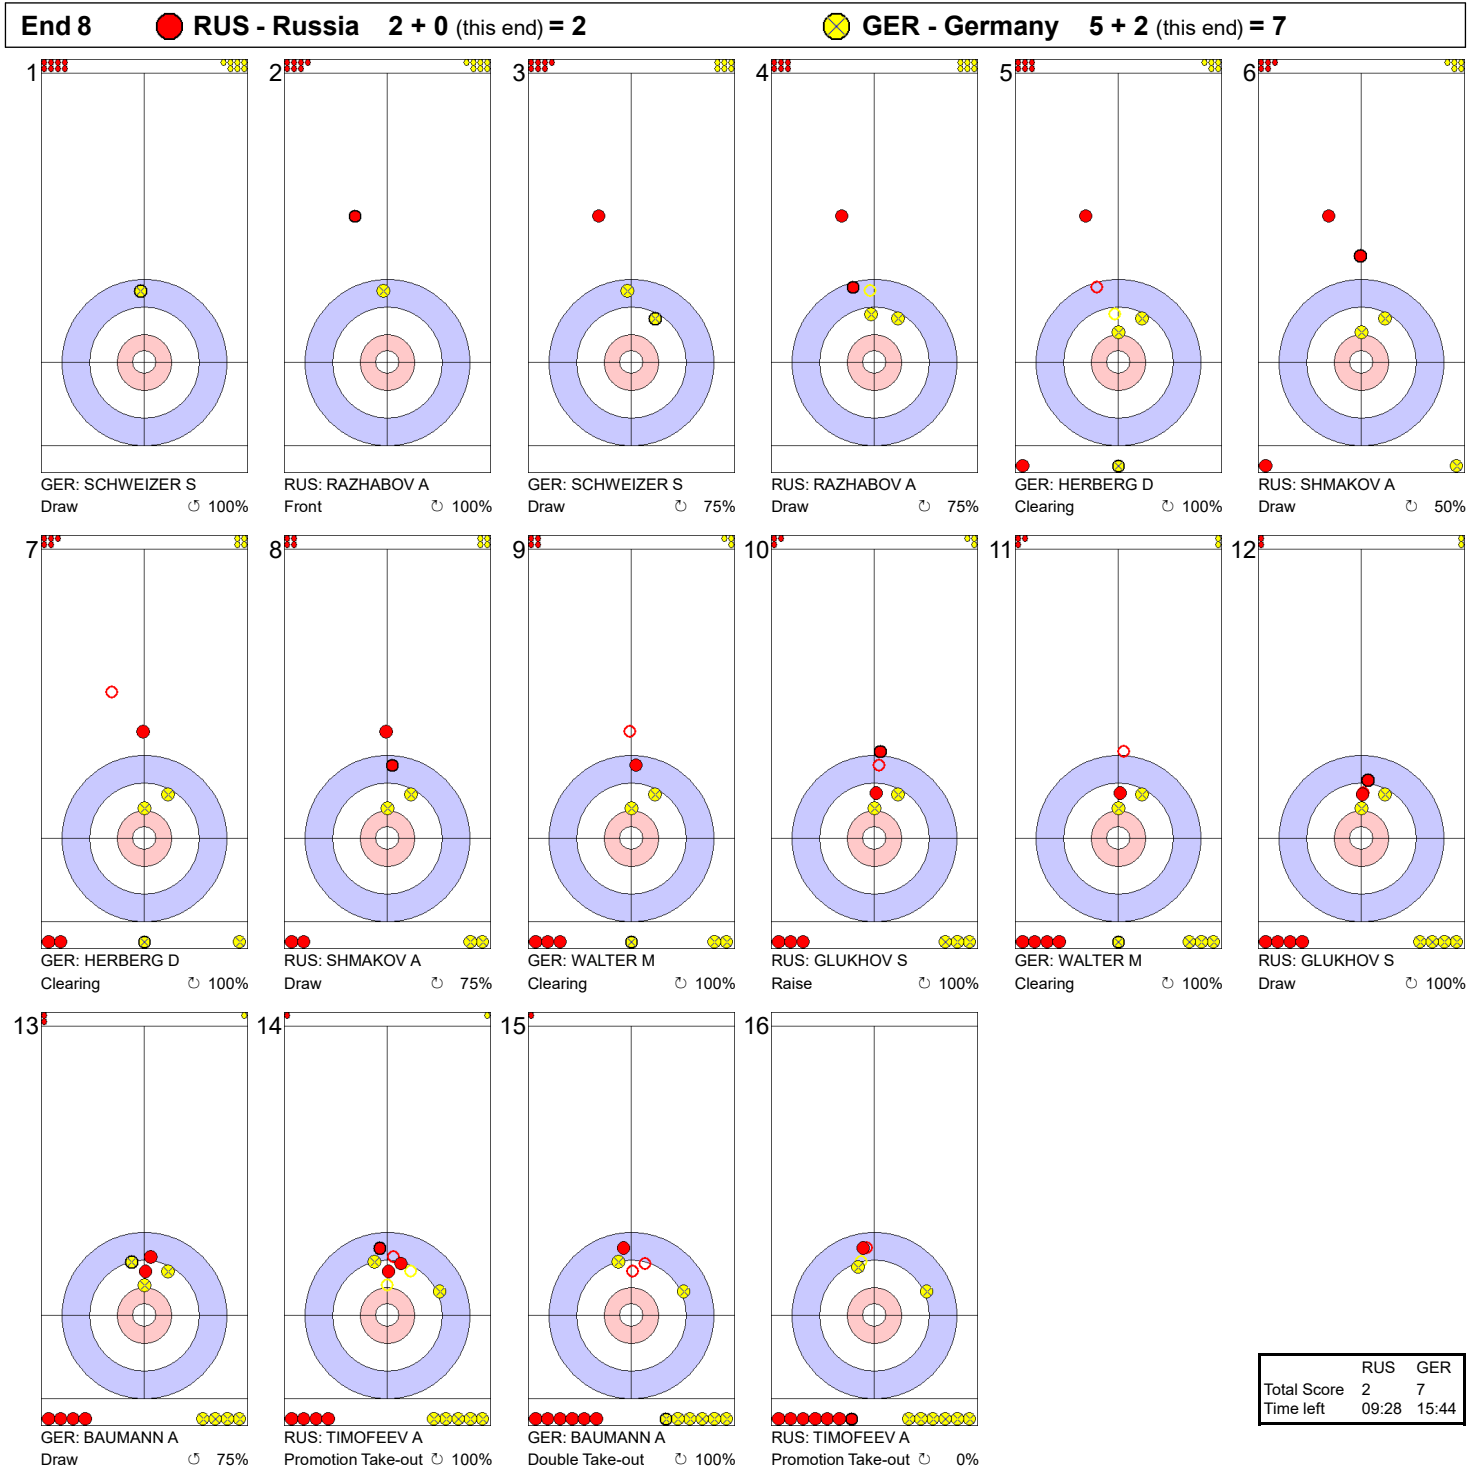

Game - Shot by Shot

Legend:
 Clockwise
 Counter-clockwise
 - Not considered

Game - Shot by Shot

End 3 ● **RUS - Russia 1 + 0** (this end) = 1 ● **GER - Germany 0 + 2** (this end) = 2

	RUS	GER
Total Score	1	2
Time left	00:00	00:00

Legend:
 ↻ Clockwise ↺ Counter-clockwise - Not considered

Game - Shot by Shot

Legend:
 Clockwise
 Counter-clockwise
 - Not considered

Game - Shot by Shot

	RUS	GER
Total Score	2	7
Time left	09:28	15:44

Legend:
 Clockwise
 Counter-clockwise
 - Not considered