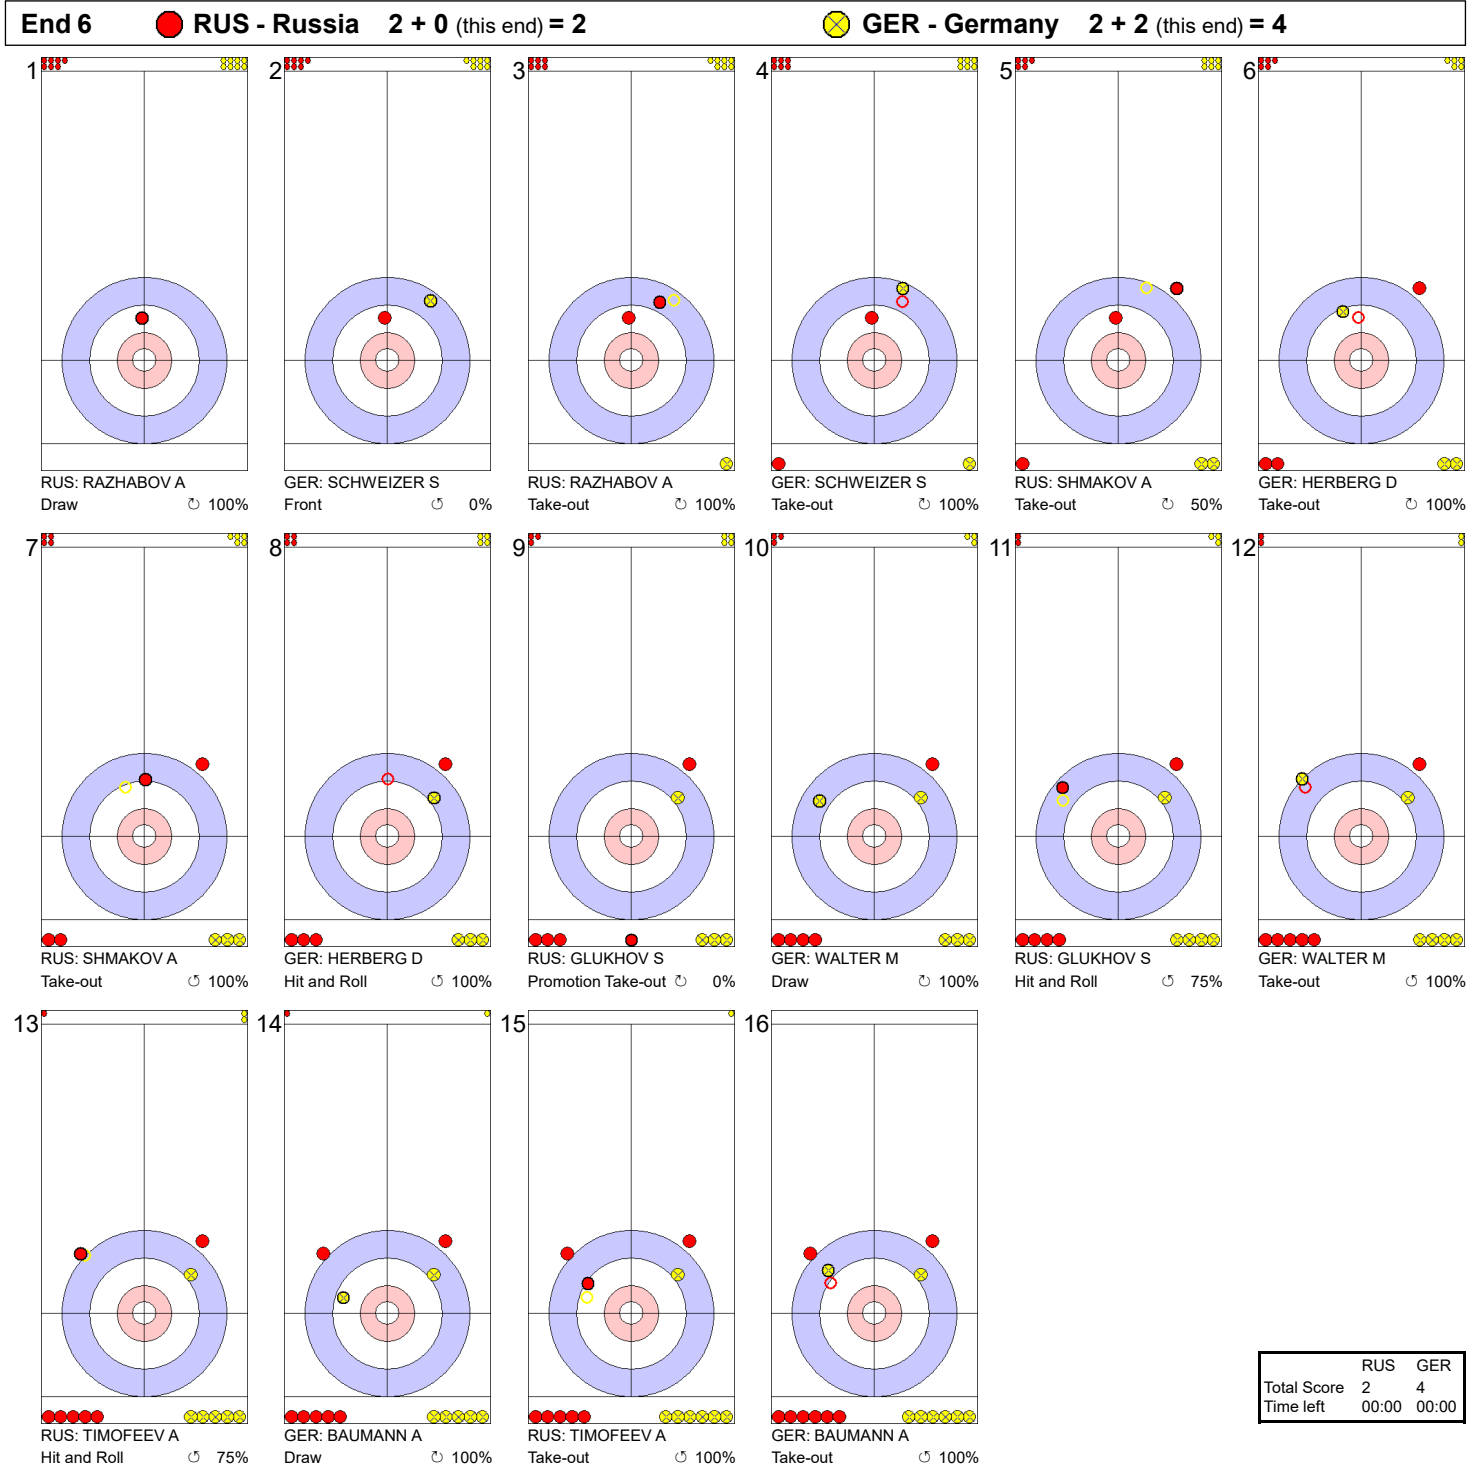

Game - Shot by Shot

Legend:
 Clockwise
 Counter-clockwise
 - Not considered

Game - Shot by Shot

End 3 ● **RUS - Russia 1 + 0** (this end) = 1 ● **GER - Germany 0 + 2** (this end) = 2

	RUS	GER
Total Score	1	2
Time left	00:00	00:00

Legend:
 ↻ Clockwise ↺ Counter-clockwise - Not considered

Game - Shot by Shot

Legend:
 Clockwise
 Counter-clockwise
 - Not considered

Game - Shot by Shot

	RUS	GER
Total Score	2	7
Time left	09:28	15:44

Legend:
 Clockwise
 Counter-clockwise
 - Not considered