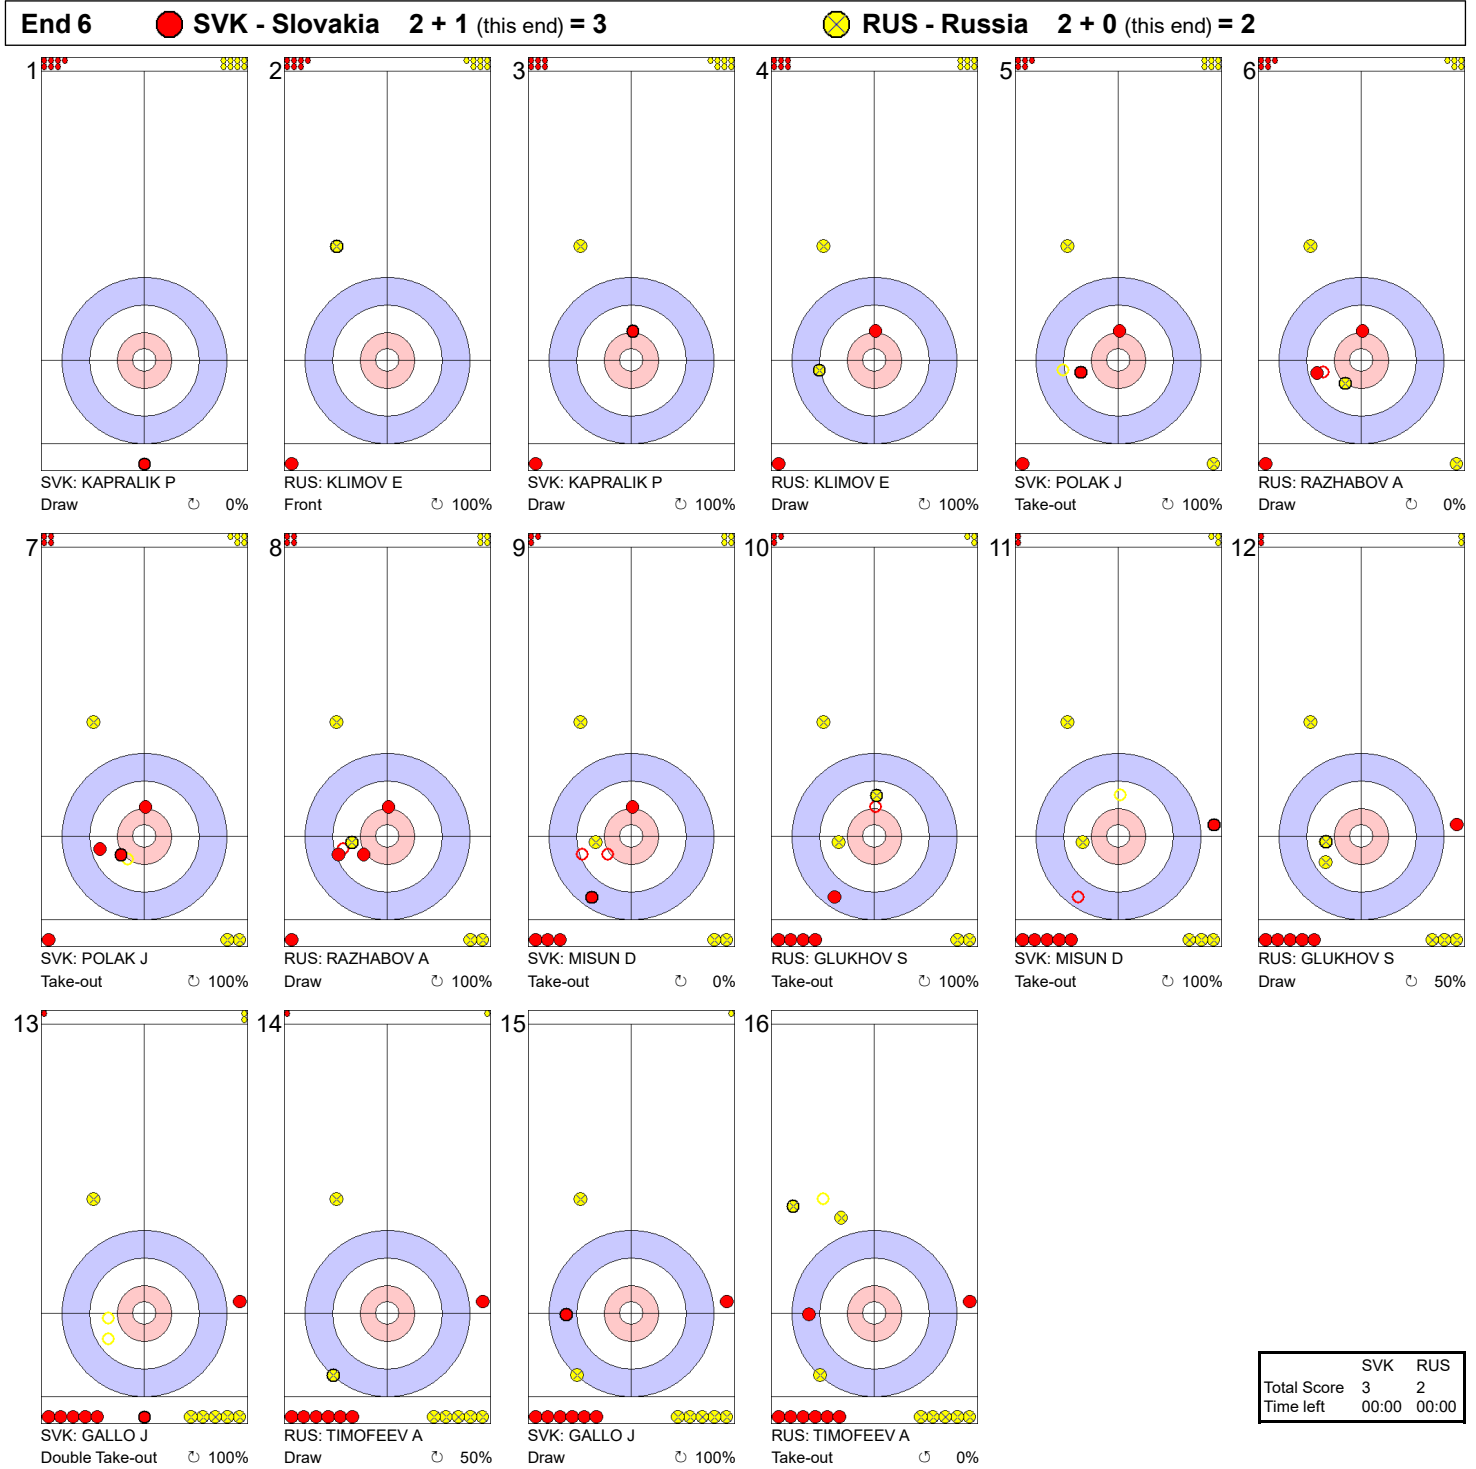

Game - Shot by Shot

	SVK	RUS
Total Score	3	2
Time left	00:00	00:00

Legend:
↻ Clockwise   ↺ Counter-clockwise   - Not considered