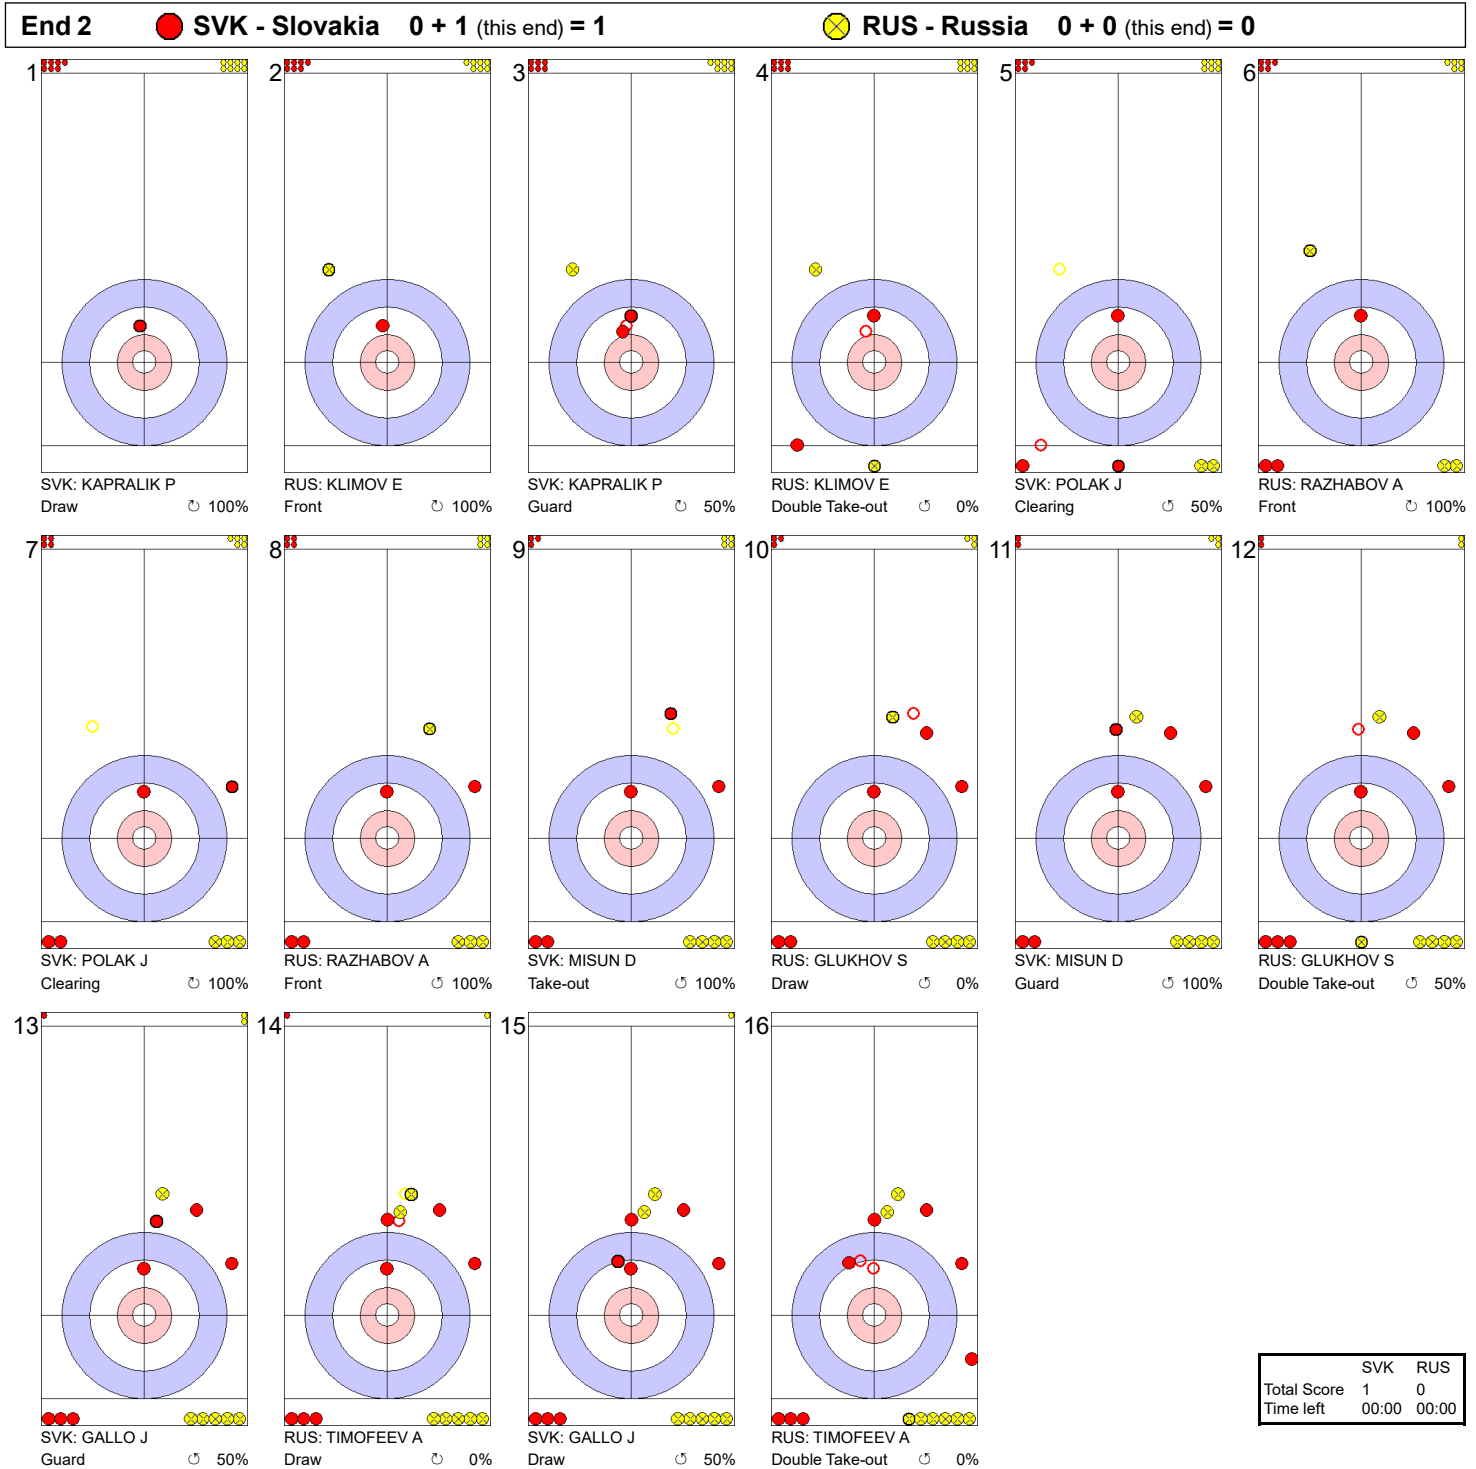

Game - Shot by Shot

	SVK	RUS
Total Score	1	0
Time left	00:00	00:00

Legend:
⌚ Clockwise   ⌚ Counter-clockwise   - Not considered