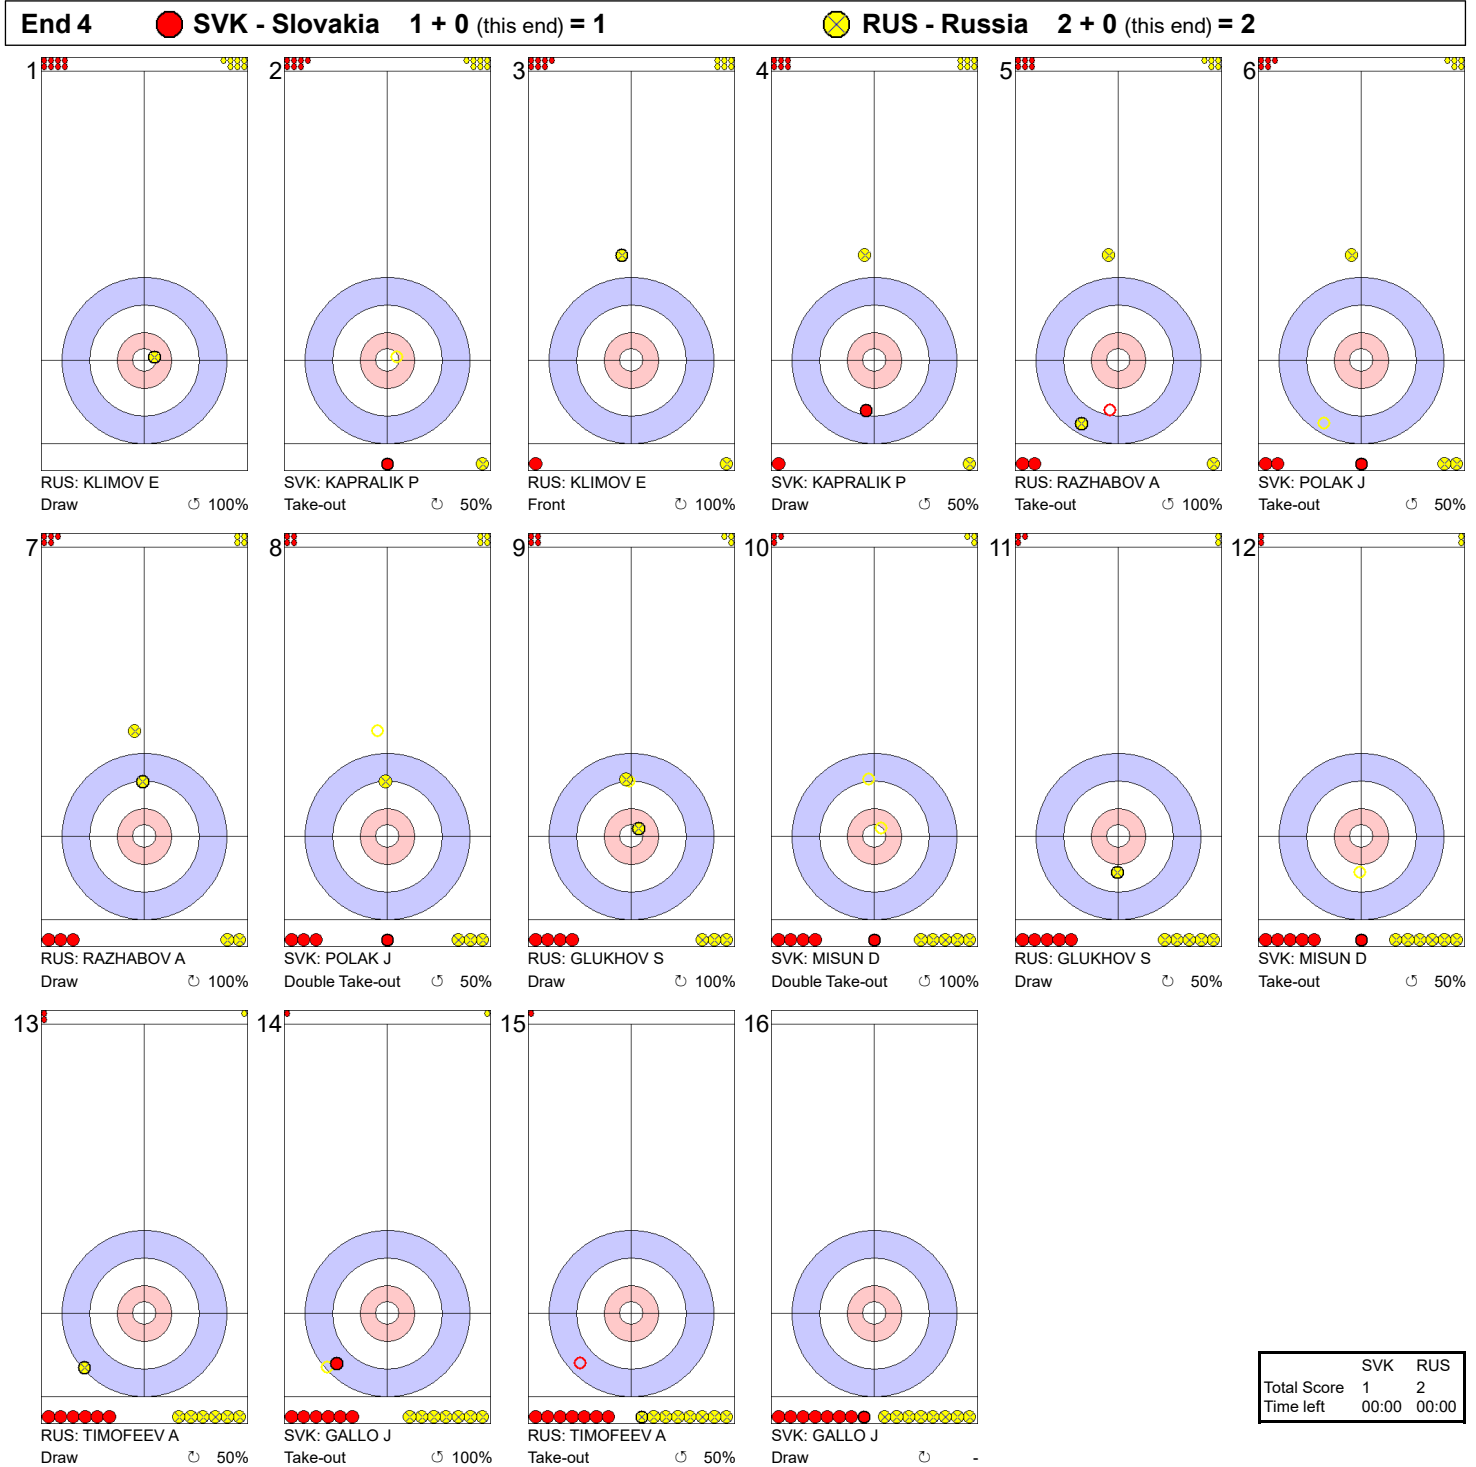

Game - Shot by Shot

	SVK	RUS
Total Score	1	2
Time left	00:00	00:00

Legend:
⌚ Clockwise   ⌚ Counter-clockwise   - Not considered