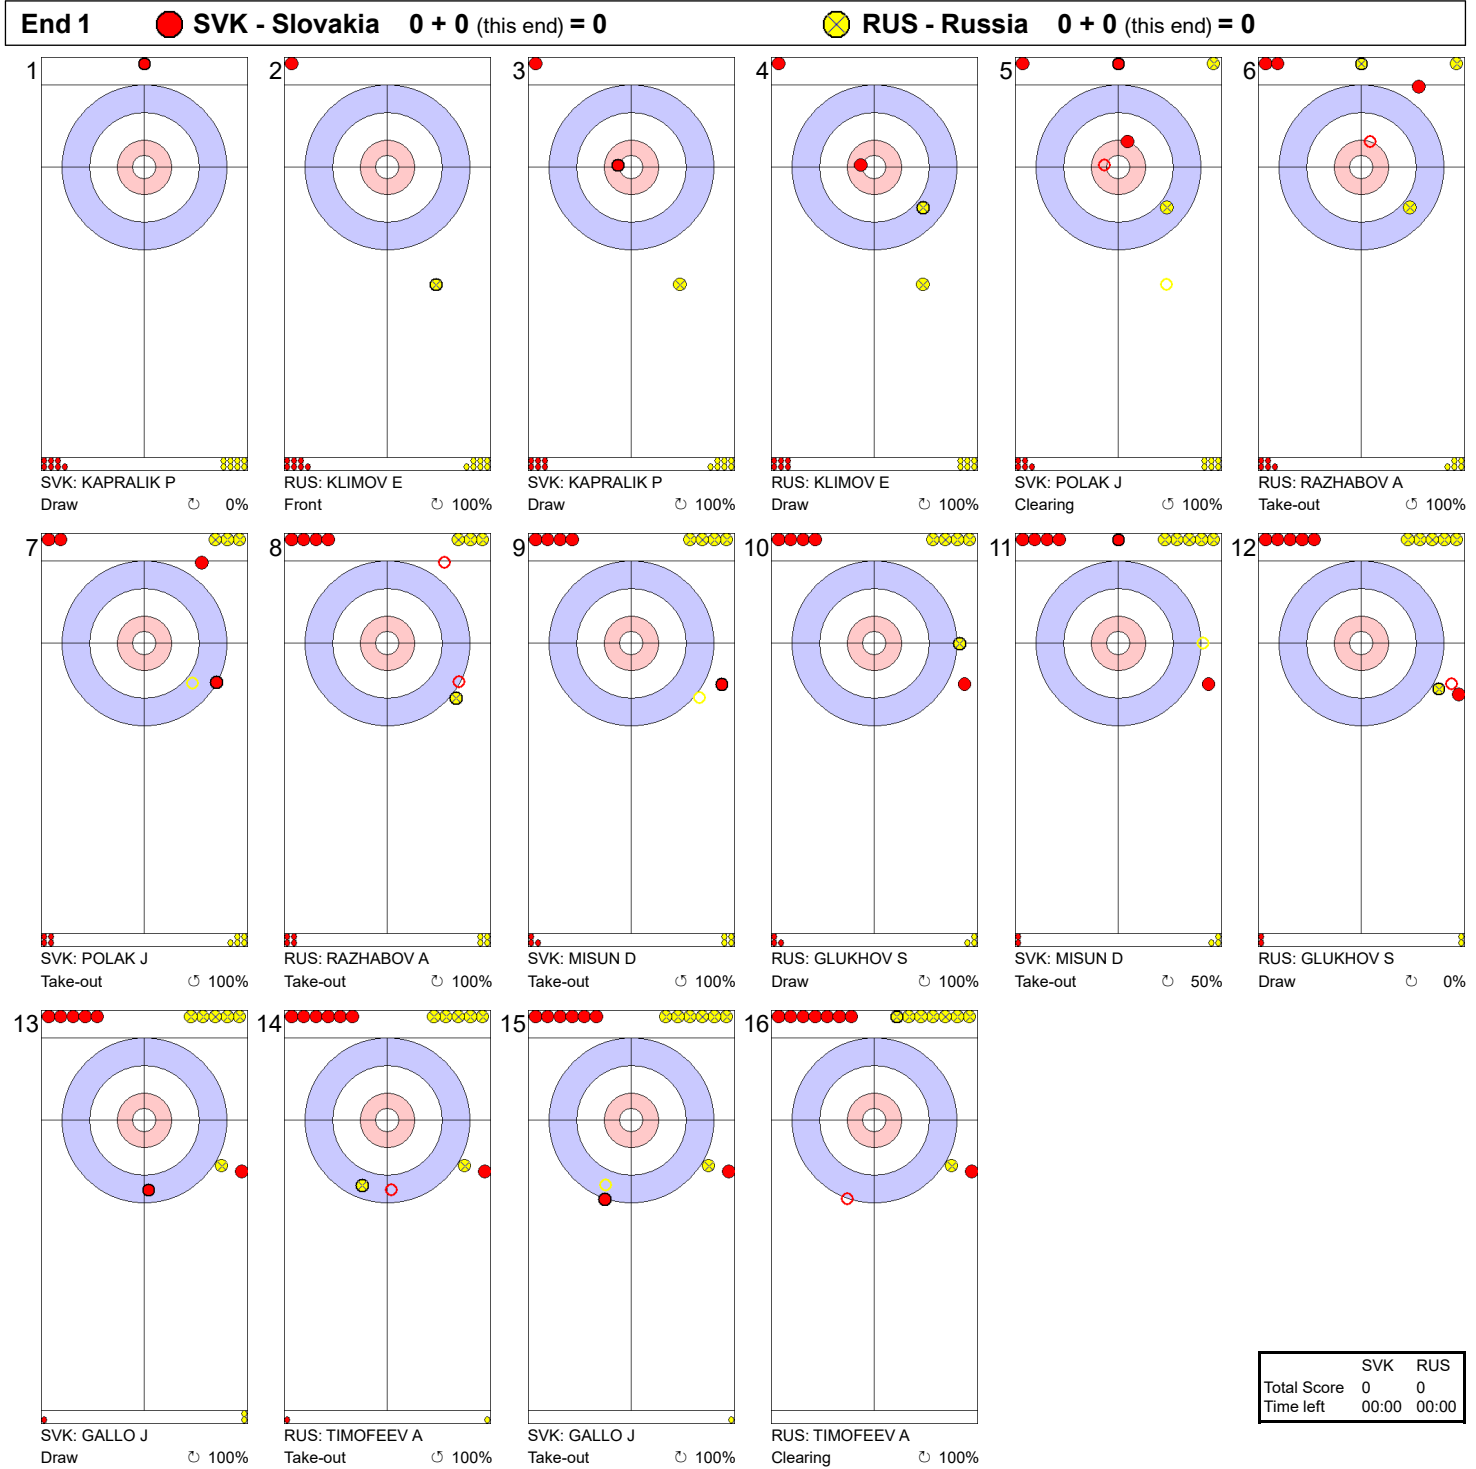

Game - Shot by Shot

Legend:
Clockwise
Counter-clockwise
- Not considered