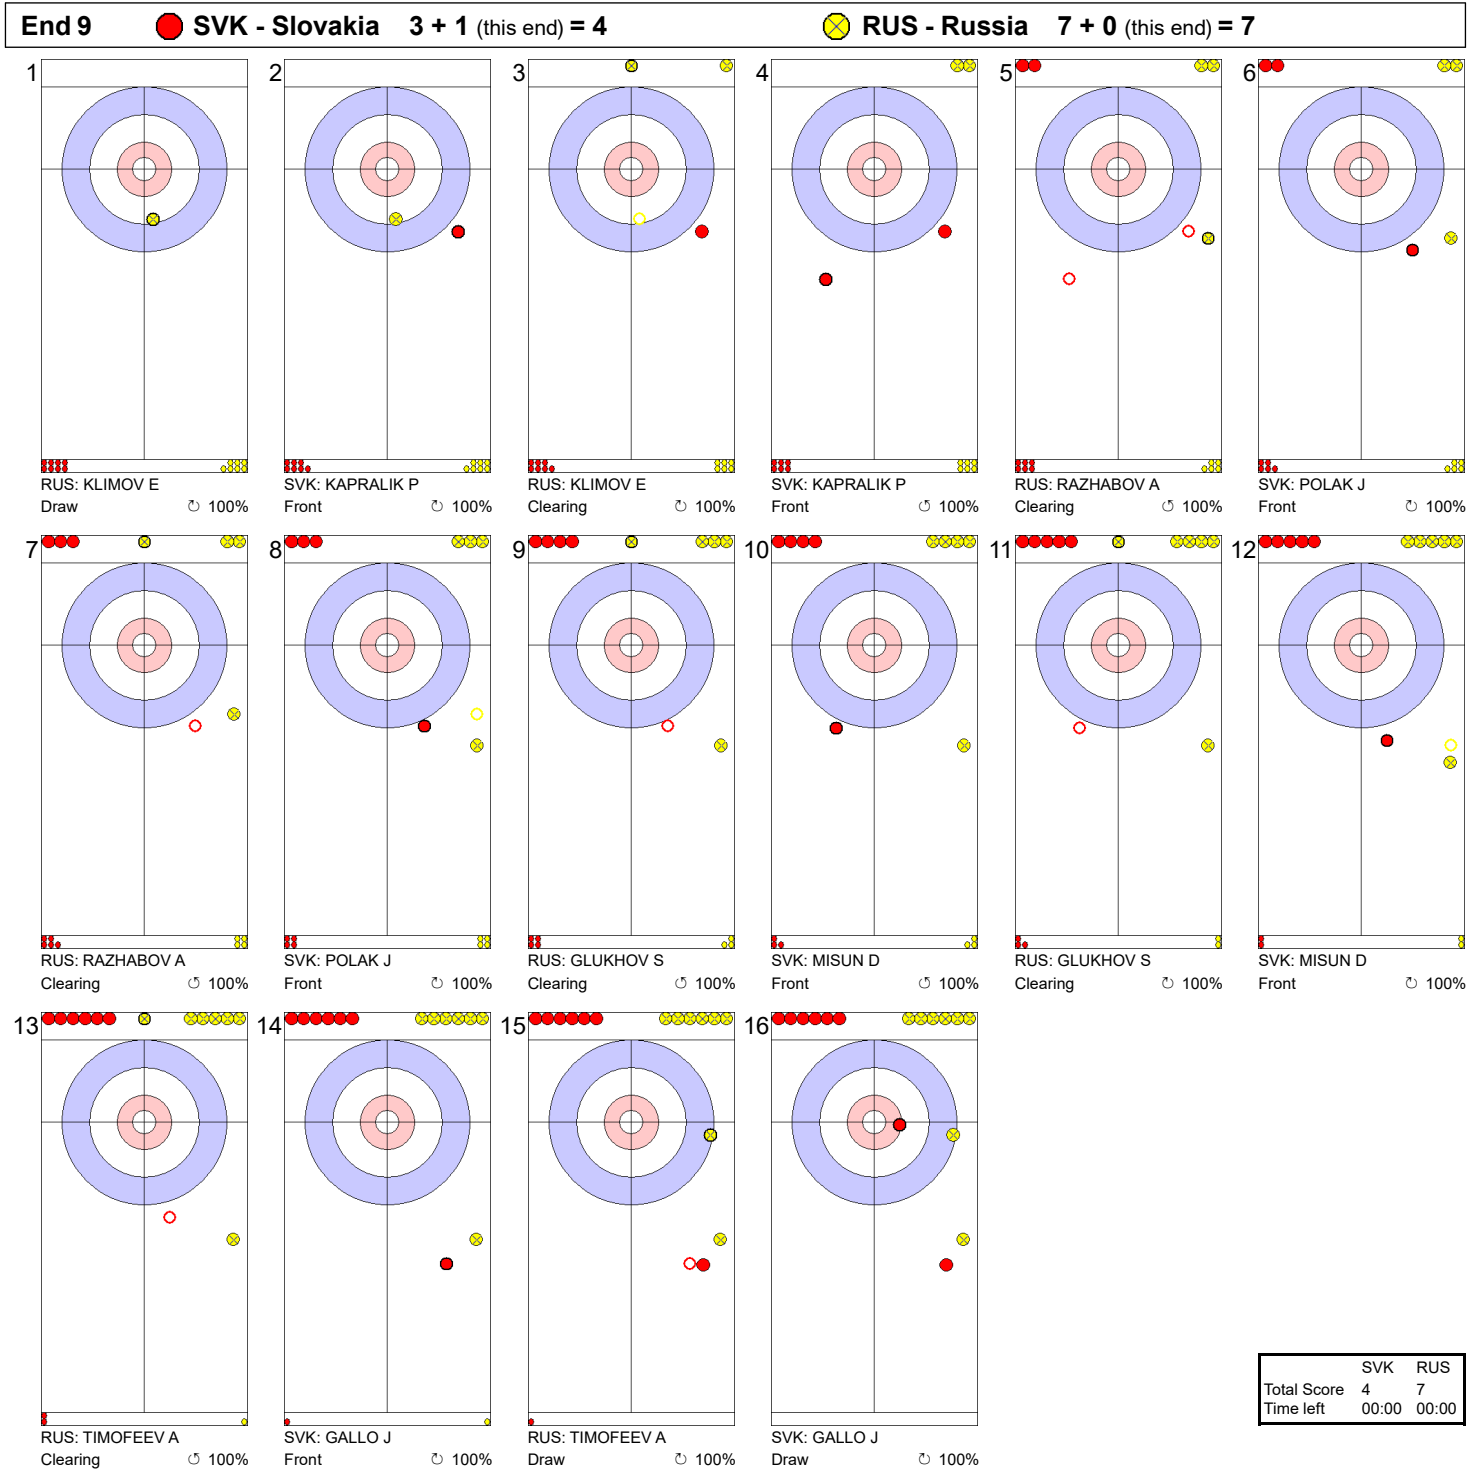

Game - Shot by Shot

Legend:
↻ Clockwise   ↺ Counter-clockwise   - Not considered