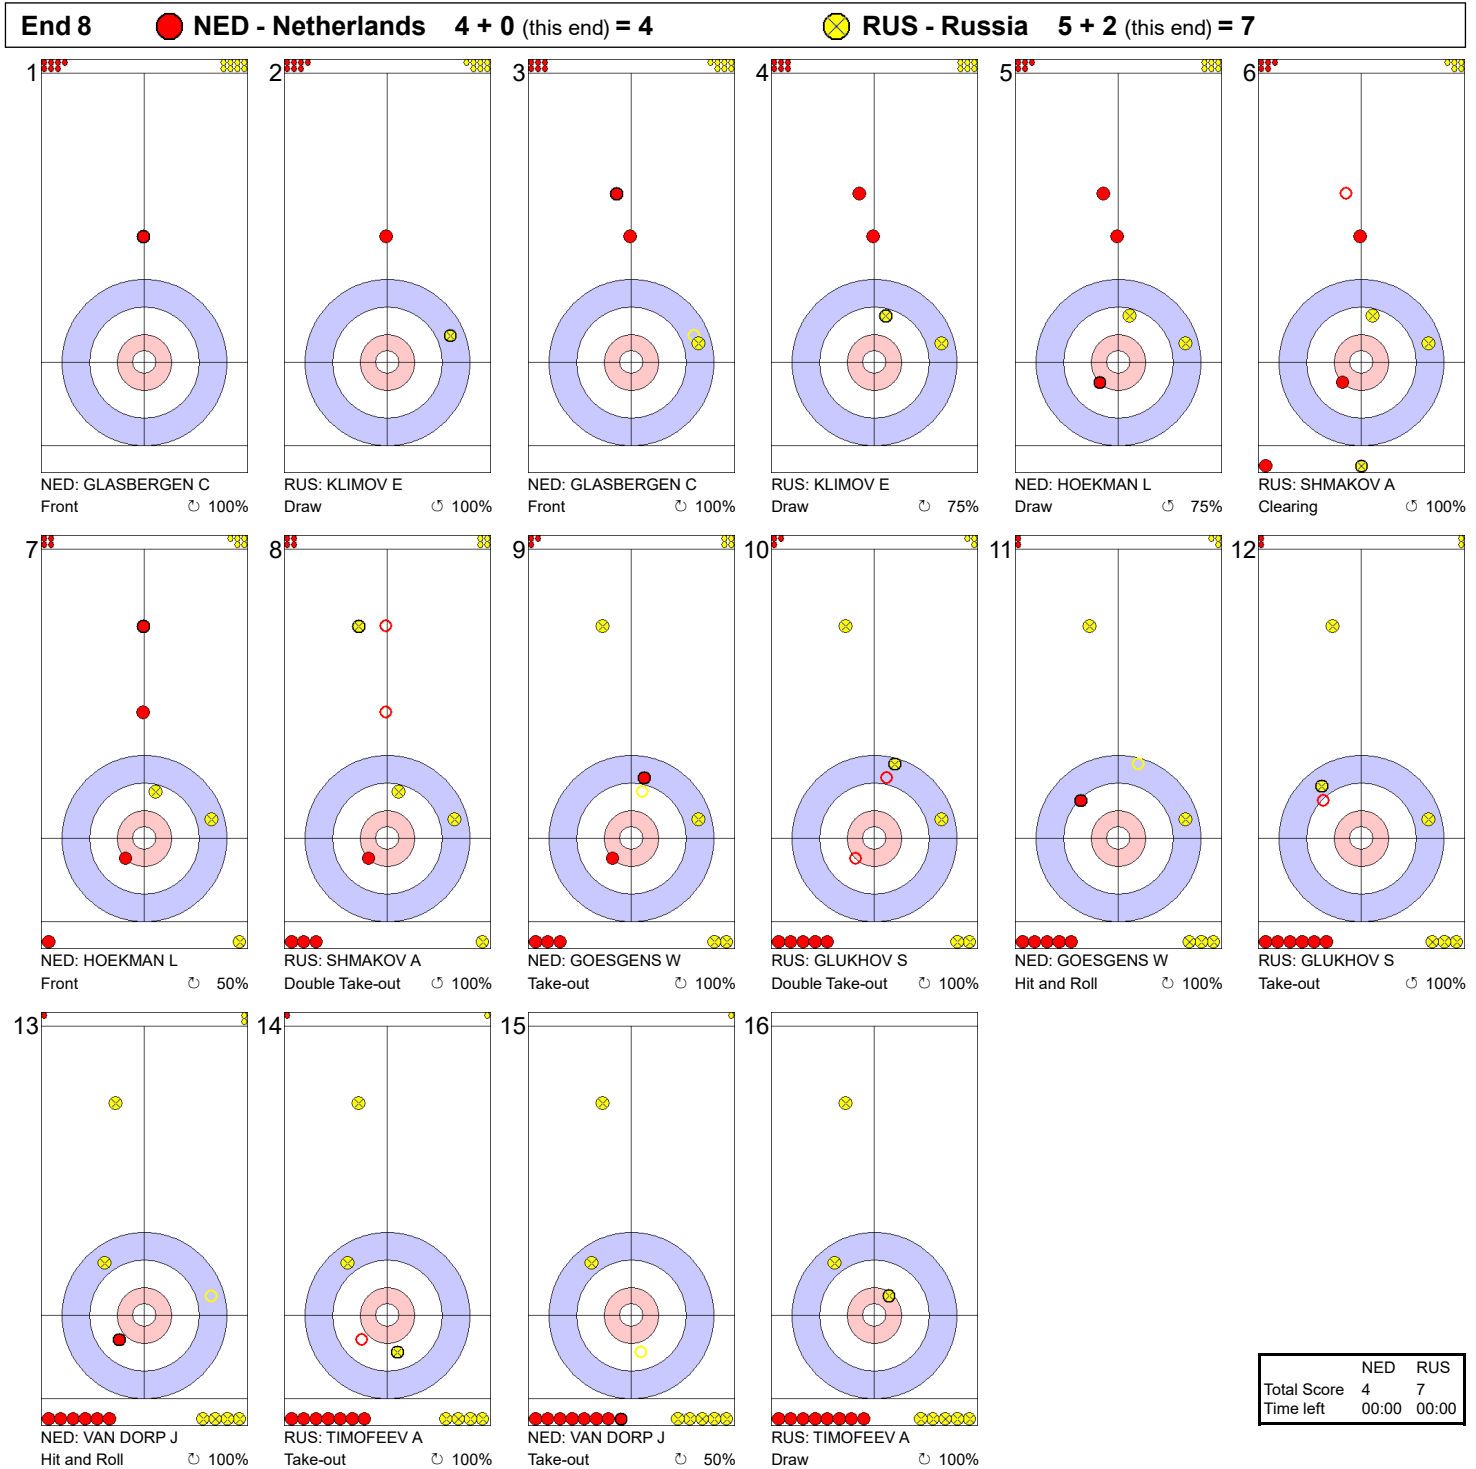

**Game - Shot by Shot**

|             | NED   | RUS   |
|-------------|-------|-------|
| Total Score | 2     | 3     |
| Time left   | 00:00 | 00:00 |

**Legend:**  
 ⌚ Clockwise      ⌚ Counter-clockwise      - Not considered

**Game - Shot by Shot**

**Legend:**  
 ↻ Clockwise      ↺ Counter-clockwise      - Not considered

**Game - Shot by Shot**

**Legend:**  
 ↻ Clockwise   ↺ Counter-clockwise   - Not considered

**Game - Shot by Shot**

|             | NED   | RUS   |
|-------------|-------|-------|
| Total Score | 4     | 5     |
| Time left   | 00:00 | 00:00 |

**Legend:**  
 ↻ Clockwise      ↺ Counter-clockwise      - Not considered

**Game - Shot by Shot**

**Legend:**  
 ⌚ Clockwise      ⌚ Counter-clockwise      - Not considered

**Game - Shot by Shot**

**End 9**   ● **NED - Netherlands 4 + 0 (this end) = 4**   ● **RUS - Russia 7 + 2 (this end) = 9**