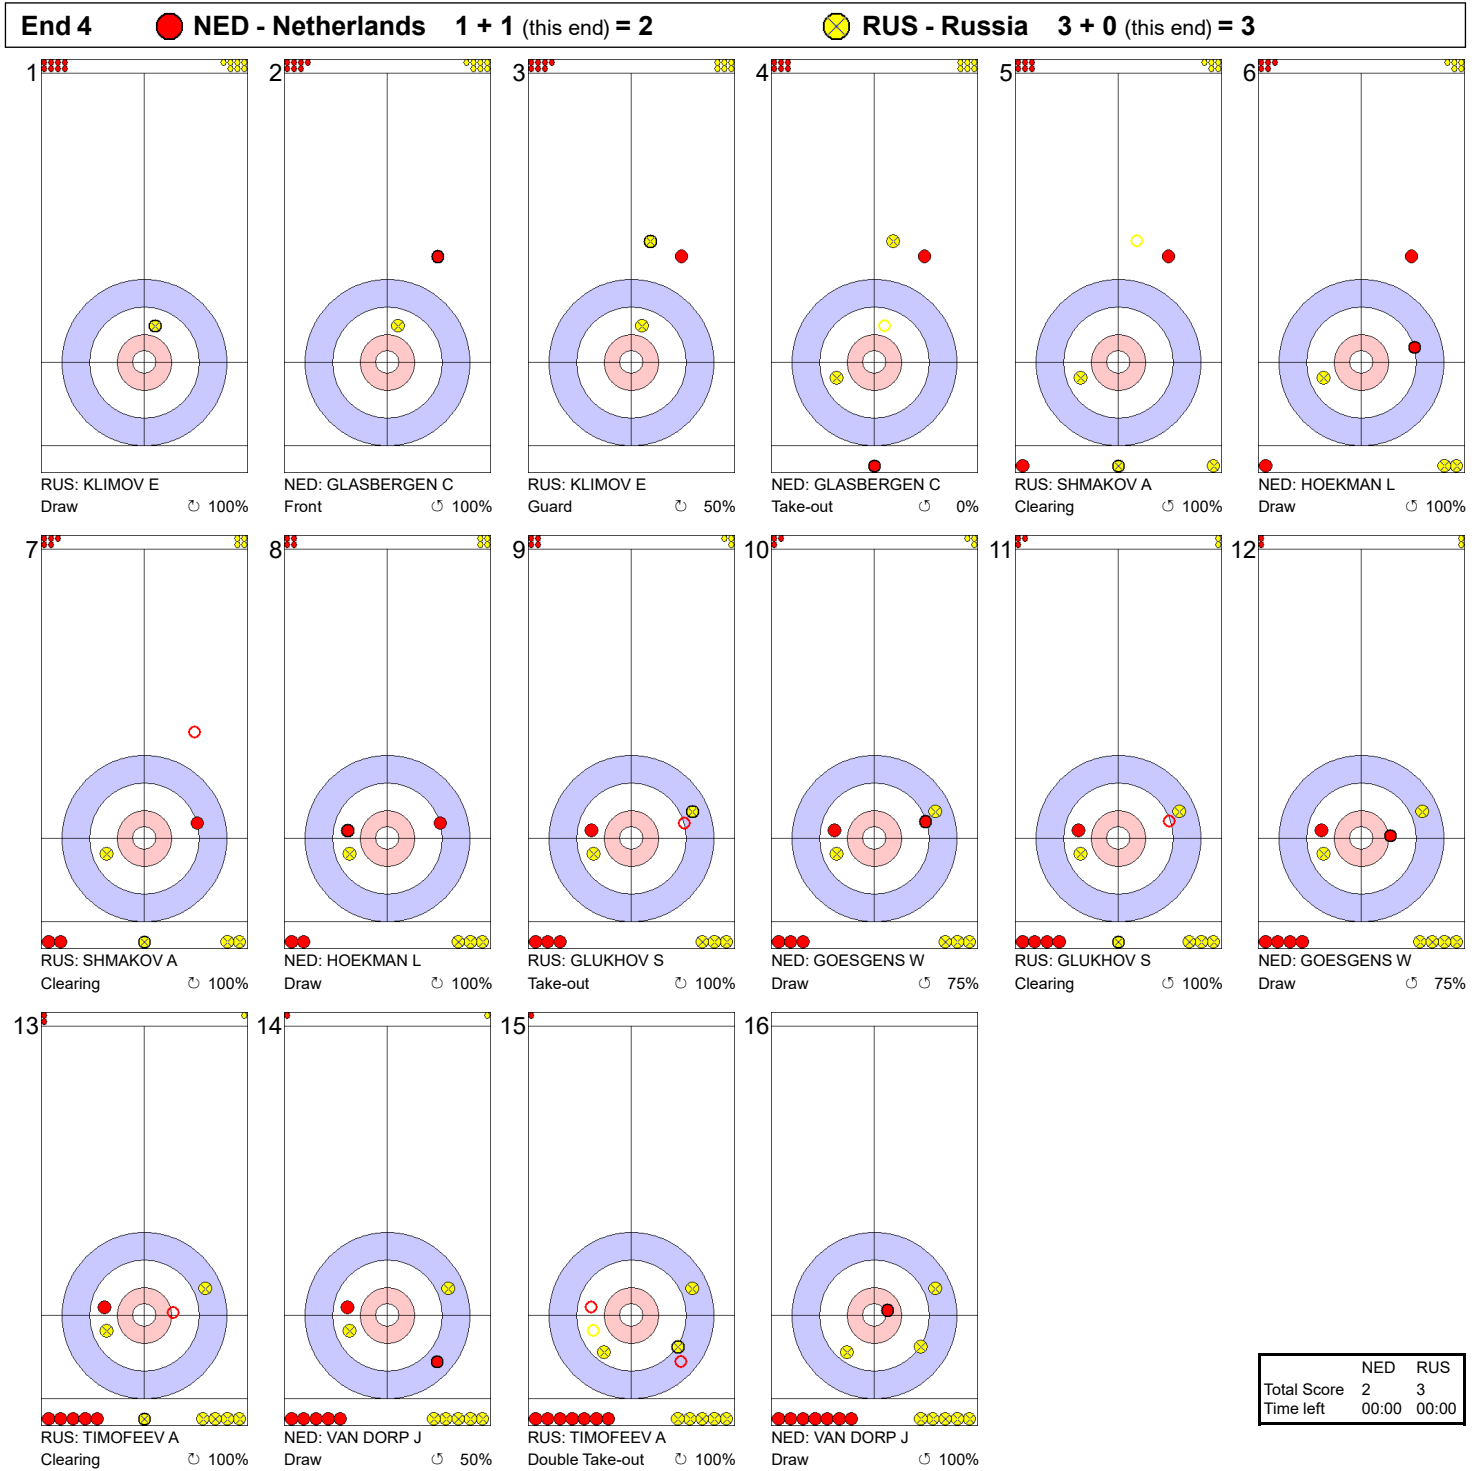

**Game - Shot by Shot**

**Legend:**  
 ↻ Clockwise      ↺ Counter-clockwise      - Not considered

**Game - Shot by Shot**

| End 3 ● NED - Netherlands 1 + 0 (this end) = 1 |  |  | ⊗ RUS - Russia 1 + 2 (this end) = 3         |   |   |
|--|--|--|---|---|---|
| 1<br><br>NED: GLASBERGEN C<br>Front<br>⌚ 100%  | 2<br><br>RUS: KLIMOV E<br>Draw<br>⌚ 75%              | 3<br><br>NED: GLASBERGEN C<br>Draw<br>⌚ 100%       | 4<br><br>RUS: KLIMOV E<br>Raise<br>⌚ 100%   | 5<br><br>NED: HOEKMAN L<br>Take-out<br>⌚ 100%       | 6<br><br>RUS: SHMAKOV A<br>Take-out<br>⌚ 100% |
| 7<br><br>NED: HOEKMAN L<br>Take-out<br>⌚ 100%  | 8<br><br>RUS: SHMAKOV A<br>Double Take-out<br>⌚ 100% | 9<br><br>NED: GOESGENS W<br>Hit and Roll<br>⌚ 100% | 10<br><br>RUS: GLUKHOV S<br>Raise<br>⌚ 75%  | 11<br><br>NED: GOESGENS W<br>Hit and Roll<br>⌚ 100% | 12<br><br>RUS: GLUKHOV S<br>Draw<br>⌚ 75%     |
| 13<br><br>NED: VAN DORP J<br>Draw<br>⌚ 100%    | 14<br><br>RUS: TIMOFEEV A<br>Raise<br>⌚ 75%          | 15<br><br>NED: VAN DORP J<br>Hit and Roll<br>⌚ 75% | 16<br><br>RUS: TIMOFEEV A<br>Draw<br>⌚ 100% |   |   |

|             | NED   | RUS   |
|-------------|-------|-------|
| Total Score | 1     | 3     |
| Time left   | 00:00 | 00:00 |

**Legend:**  
 ⌚ Clockwise      ⌚ Counter-clockwise      - Not considered

**Game - Shot by Shot**

|             | NED   | RUS   |
|-------------|-------|-------|
| Total Score | 2     | 3     |
| Time left   | 00:00 | 00:00 |

**Legend:**  
 ⌚ Clockwise      ⌚ Counter-clockwise      - Not considered

**Game - Shot by Shot**

**Legend:**  
 ↻ Clockwise      ↺ Counter-clockwise      - Not considered

**Game - Shot by Shot**

**Legend:**  
 ↻ Clockwise   ↺ Counter-clockwise   - Not considered

**Game - Shot by Shot**