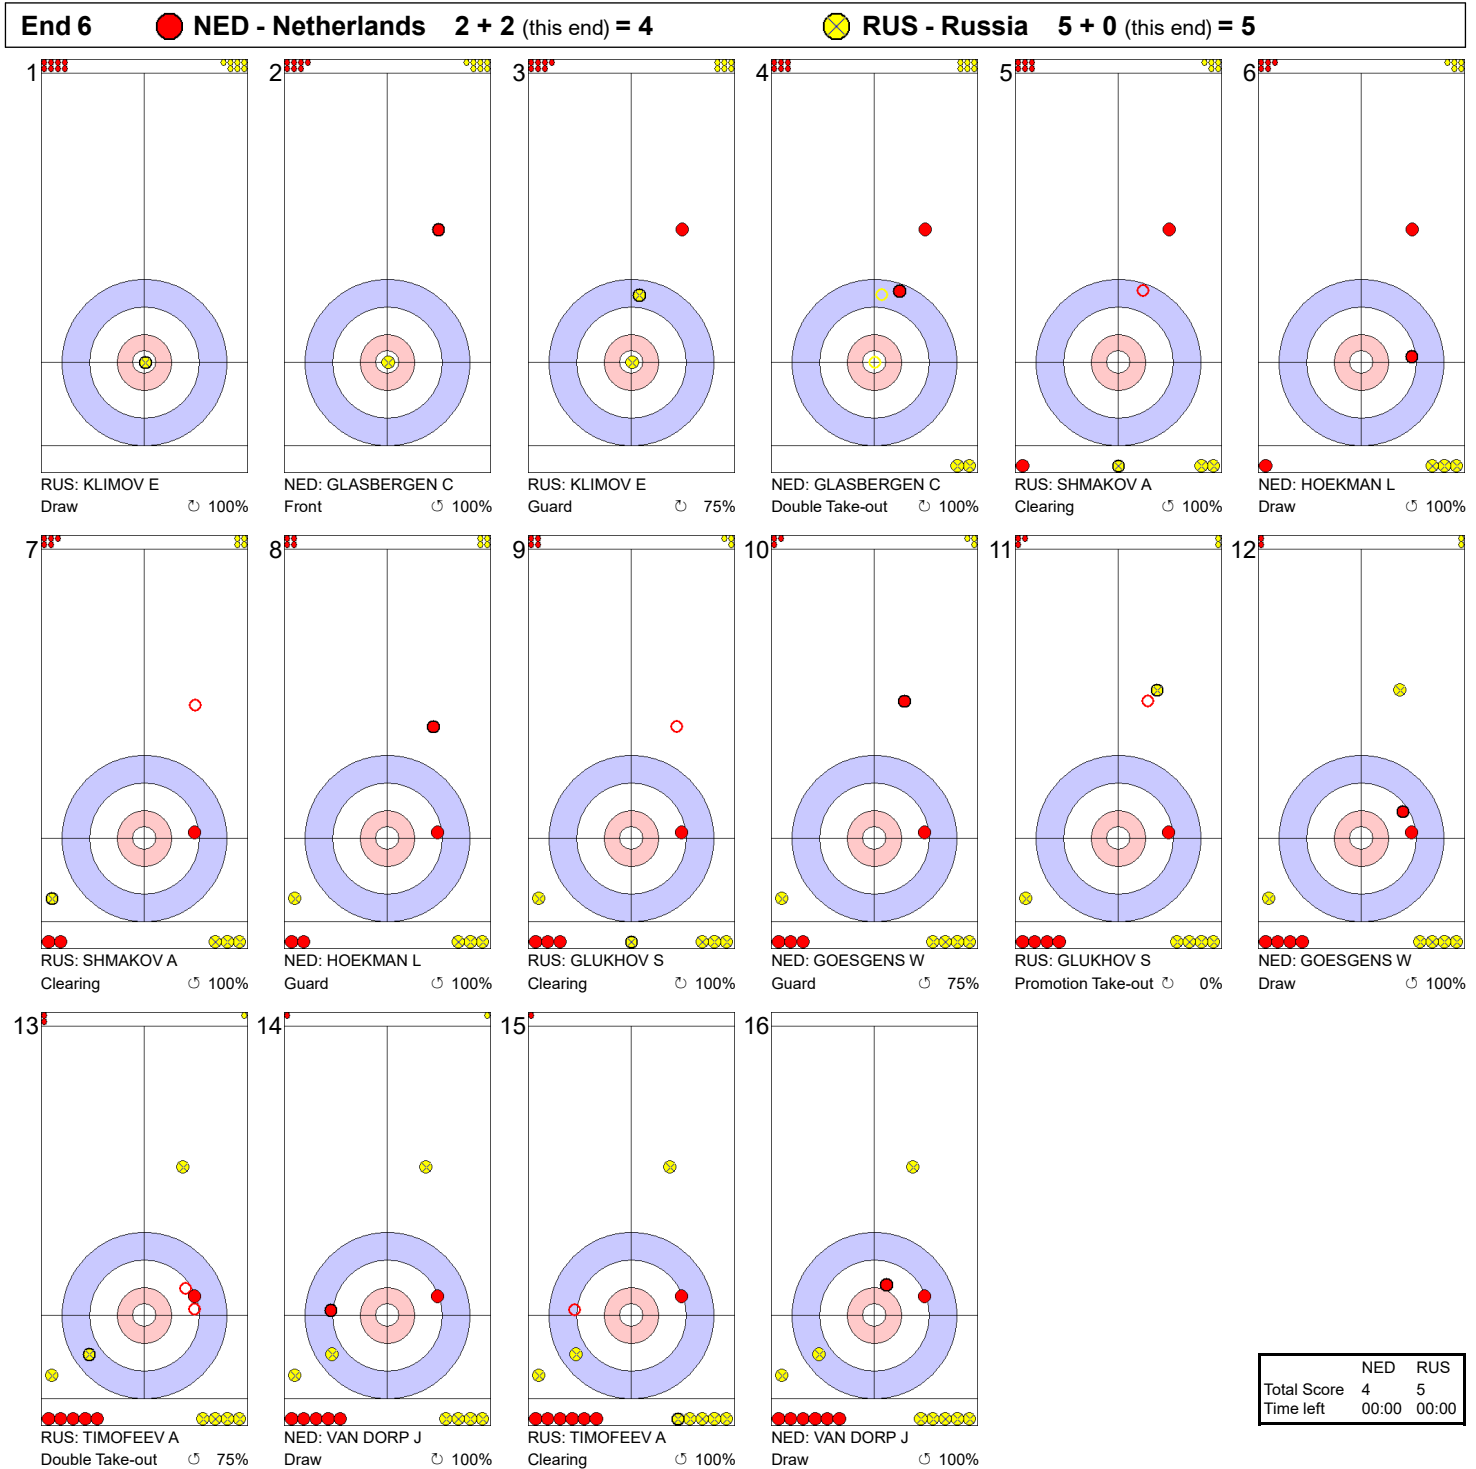

|             | NED   | RUS   |
|-------------|-------|-------|
| Total Score | 1     | 3     |
| Time left   | 00:00 | 00:00 |

**Legend:**  
 ⌚ Clockwise      ⌚ Counter-clockwise      - Not considered

**Game - Shot by Shot**

|             | NED   | RUS   |
|-------------|-------|-------|
| Total Score | 2     | 3     |
| Time left   | 00:00 | 00:00 |

**Legend:**  
 ⌚ Clockwise      ⌚ Counter-clockwise      - Not considered

**Game - Shot by Shot**

**Legend:**  
 ↻ Clockwise      ↺ Counter-clockwise      - Not considered

**Game - Shot by Shot**

**Legend:**  
 ↻ Clockwise   ↺ Counter-clockwise   - Not considered

**Game - Shot by Shot**

|             | NED   | RUS   |
|-------------|-------|-------|
| Total Score | 4     | 5     |
| Time left   | 00:00 | 00:00 |

**Legend:**  
 ↻ Clockwise      ↺ Counter-clockwise      - Not considered