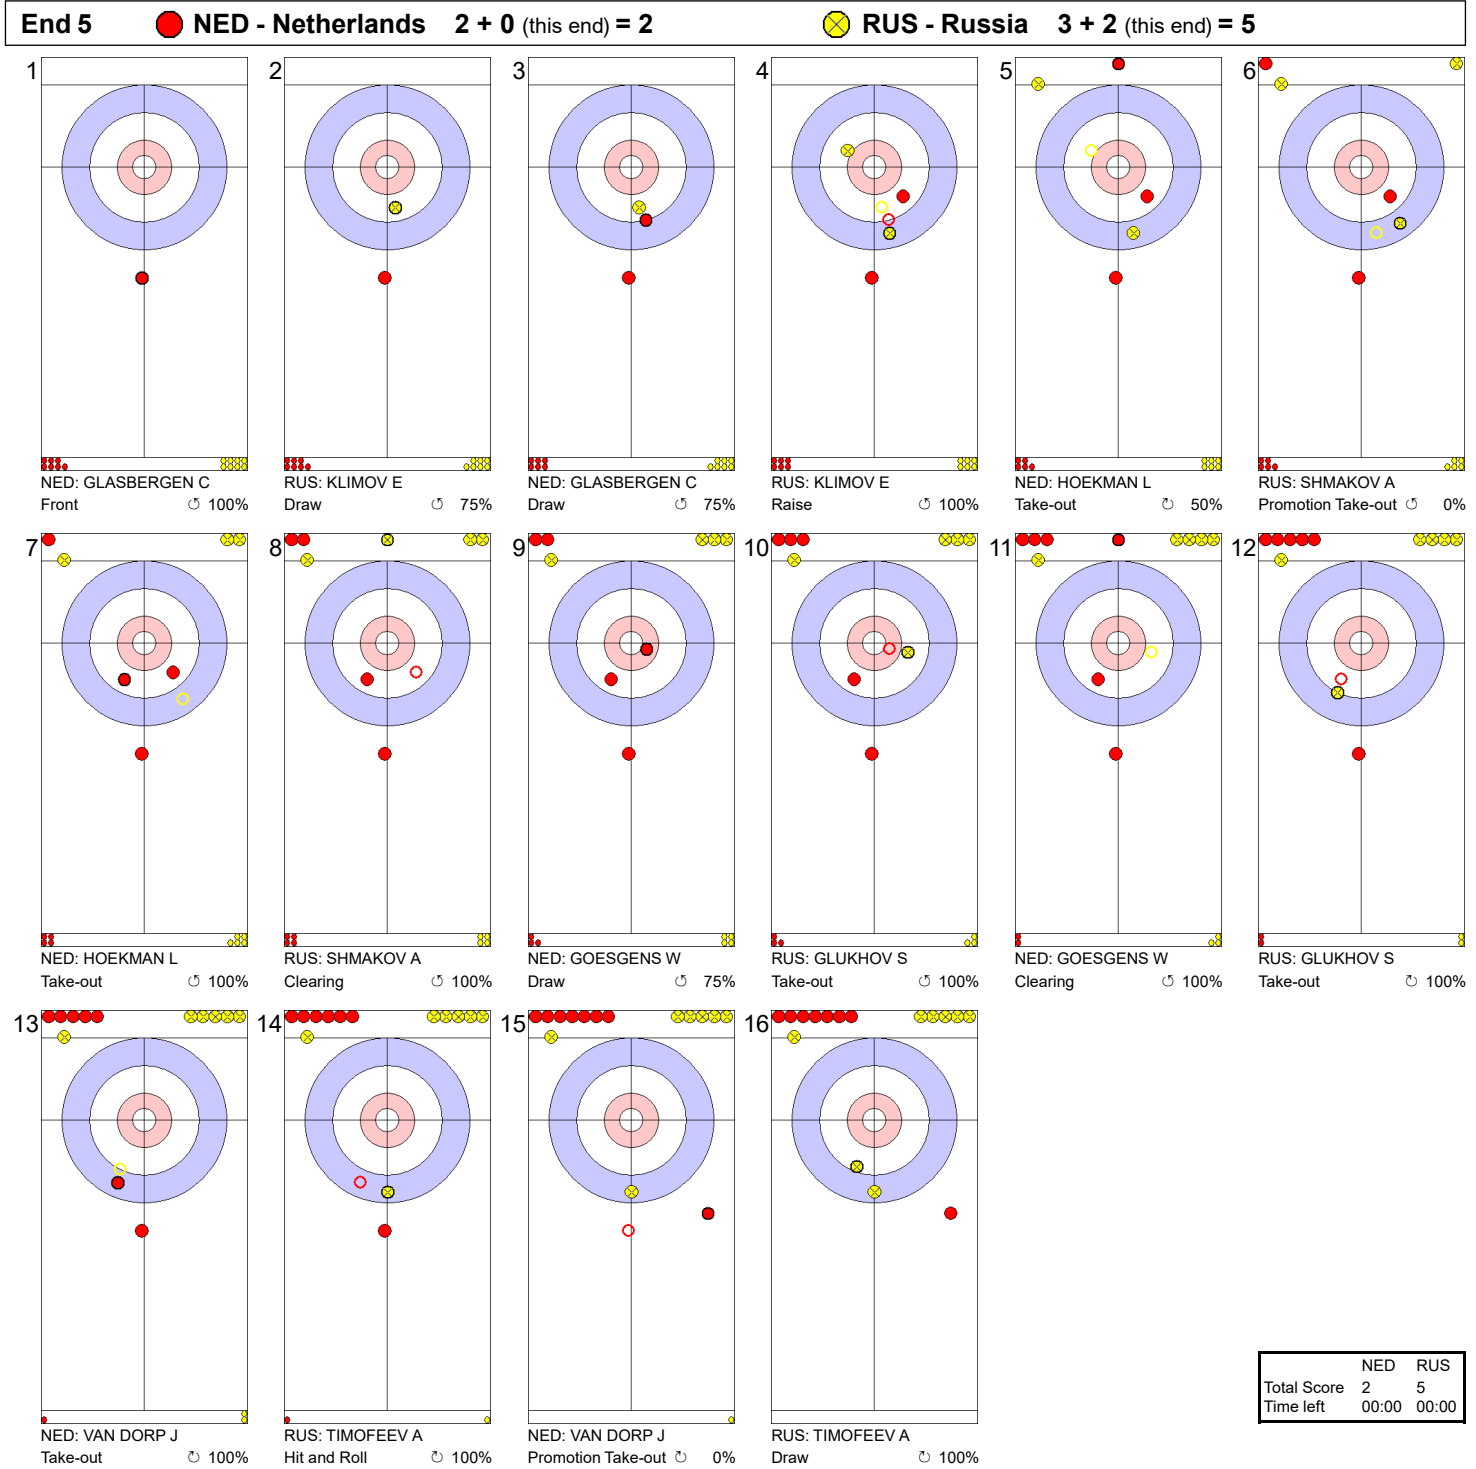

**Game - Shot by Shot**

**Legend:**  
 ↻ Clockwise      ↺ Counter-clockwise      - Not considered

**Game - Shot by Shot**

| End 3 ● NED - Netherlands 1 + 0 (this end) = 1 |  |  | ⊗ RUS - Russia 1 + 2 (this end) = 3         |   |   |
|--|--|--|---|---|---|
| 1<br><br>NED: GLASBERGEN C<br>Front<br>⌚ 100%  | 2<br><br>RUS: KLIMOV E<br>Draw<br>⌚ 75%              | 3<br><br>NED: GLASBERGEN C<br>Draw<br>⌚ 100%       | 4<br><br>RUS: KLIMOV E<br>Raise<br>⌚ 100%   | 5<br><br>NED: HOEKMAN L<br>Take-out<br>⌚ 100%       | 6<br><br>RUS: SHMAKOV A<br>Take-out<br>⌚ 100% |
| 7<br><br>NED: HOEKMAN L<br>Take-out<br>⌚ 100%  | 8<br><br>RUS: SHMAKOV A<br>Double Take-out<br>⌚ 100% | 9<br><br>NED: GOESGENS W<br>Hit and Roll<br>⌚ 100% | 10<br><br>RUS: GLUKHOV S<br>Raise<br>⌚ 75%  | 11<br><br>NED: GOESGENS W<br>Hit and Roll<br>⌚ 100% | 12<br><br>RUS: GLUKHOV S<br>Draw<br>⌚ 75%     |
| 13<br><br>NED: VAN DORP J<br>Draw<br>⌚ 100%    | 14<br><br>RUS: TIMOFEEV A<br>Raise<br>⌚ 75%          | 15<br><br>NED: VAN DORP J<br>Hit and Roll<br>⌚ 75% | 16<br><br>RUS: TIMOFEEV A<br>Draw<br>⌚ 100% |   |   |

|             | NED   | RUS   |
|-------------|-------|-------|
| Total Score | 1     | 3     |
| Time left   | 00:00 | 00:00 |

**Legend:**  
 ⌚ Clockwise      ⌚ Counter-clockwise      - Not considered

**Game - Shot by Shot**

|             | NED   | RUS   |
|-------------|-------|-------|
| Total Score | 2     | 3     |
| Time left   | 00:00 | 00:00 |

**Legend:**  
 ⌚ Clockwise      ⌚ Counter-clockwise      - Not considered

**Game - Shot by Shot**

**Legend:**  
 ↻ Clockwise      ↺ Counter-clockwise      - Not considered

**Game - Shot by Shot**

**Legend:**  
 ↻ Clockwise   ↺ Counter-clockwise   - Not considered

**Game - Shot by Shot**