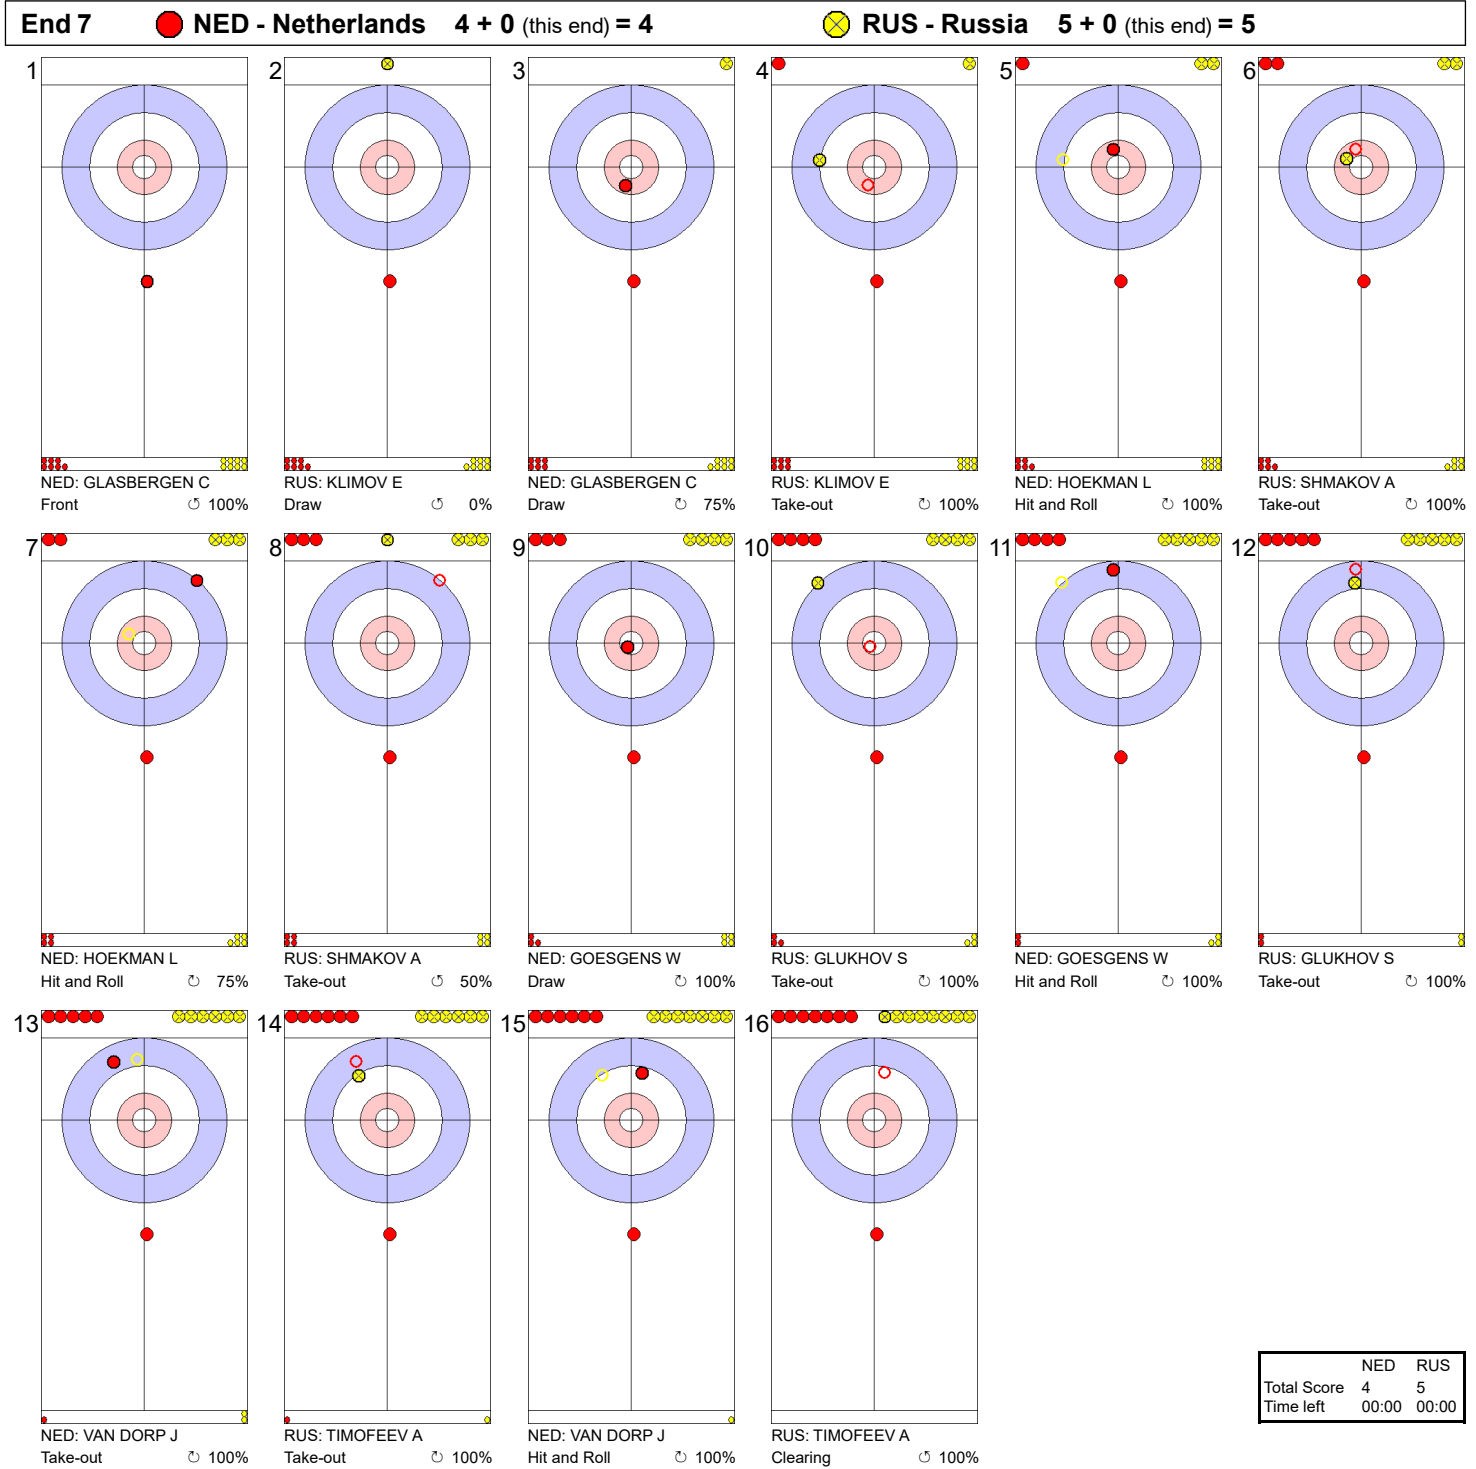

**Game - Shot by Shot**

|             | NED   | RUS   |
|-------------|-------|-------|
| Total Score | 2     | 3     |
| Time left   | 00:00 | 00:00 |

**Legend:**  
 ⌚ Clockwise      ⌚ Counter-clockwise      - Not considered

**Game - Shot by Shot**

**Legend:**  
 ↻ Clockwise      ↺ Counter-clockwise      - Not considered

**Game - Shot by Shot**

**Legend:**  
 ↻ Clockwise   ↺ Counter-clockwise   - Not considered

**Game - Shot by Shot**

|             | NED   | RUS   |
|-------------|-------|-------|
| Total Score | 4     | 5     |
| Time left   | 00:00 | 00:00 |

**Legend:**  
 ↻ Clockwise      ↺ Counter-clockwise      - Not considered

**Game - Shot by Shot**

**Legend:**  
 ⌚ Clockwise      ⌚ Counter-clockwise      - Not considered

**Game - Shot by Shot**

**End 9**   ● **NED - Netherlands 4 + 0 (this end) = 4**   ● **RUS - Russia 7 + 2 (this end) = 9**