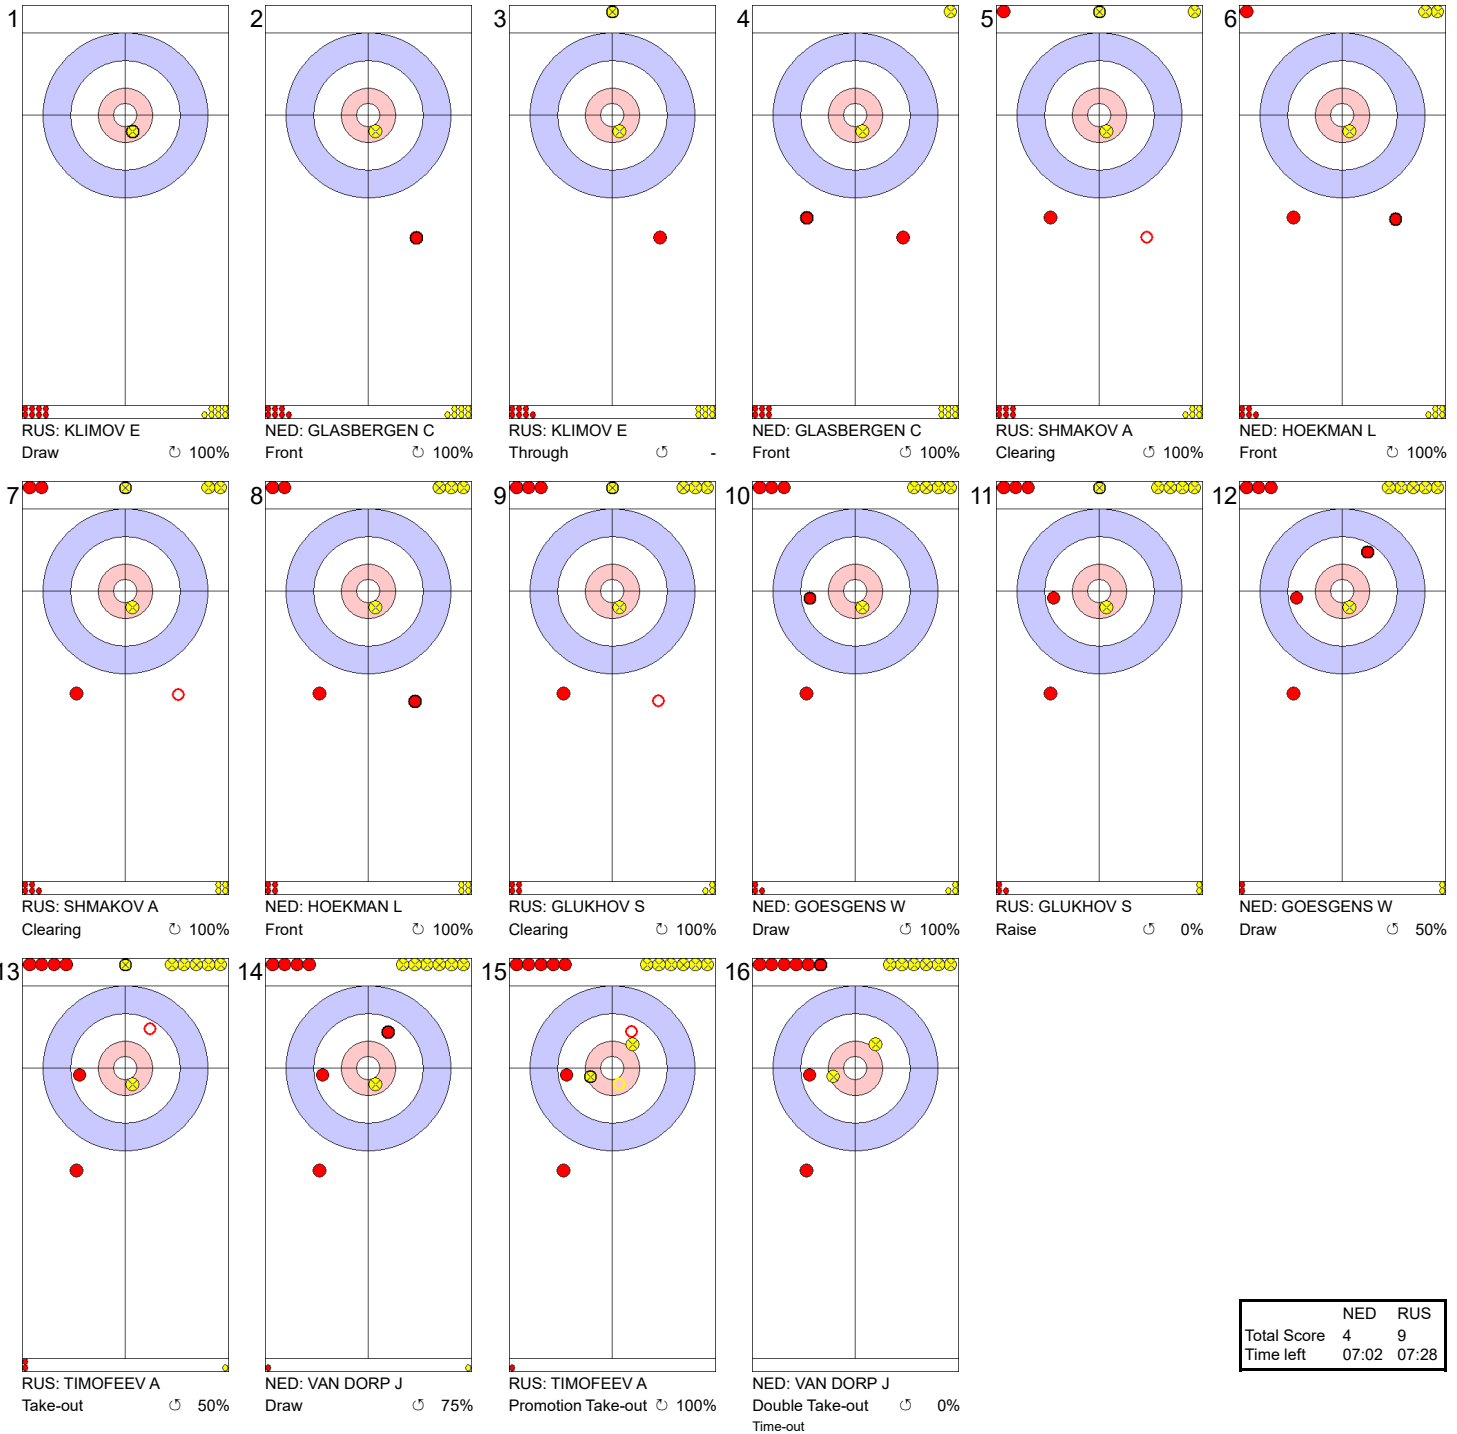

**Game - Shot by Shot**

**Legend:**  
 ↻ Clockwise      ↺ Counter-clockwise      - Not considered

**Game - Shot by Shot**

**Legend:**  
 ↻ Clockwise   ↺ Counter-clockwise   - Not considered

**Game - Shot by Shot**

|             | NED   | RUS   |
|-------------|-------|-------|
| Total Score | 4     | 5     |
| Time left   | 00:00 | 00:00 |

**Legend:**  
 ↻ Clockwise      ↺ Counter-clockwise      - Not considered

**Game - Shot by Shot**

**Legend:**  
 ⌚ Clockwise      ⌚ Counter-clockwise      - Not considered

**Game - Shot by Shot**

**End 9**   ● **NED - Netherlands 4 + 0 (this end) = 4**   ● **RUS - Russia 7 + 2 (this end) = 9**

|             | NED   | RUS   |
|-------------|-------|-------|
| Total Score | 4     | 9     |
| Time left   | 07:02 | 07:28 |

**Legend:**  
 ↻ Clockwise      ↺ Counter-clockwise      - Not considered