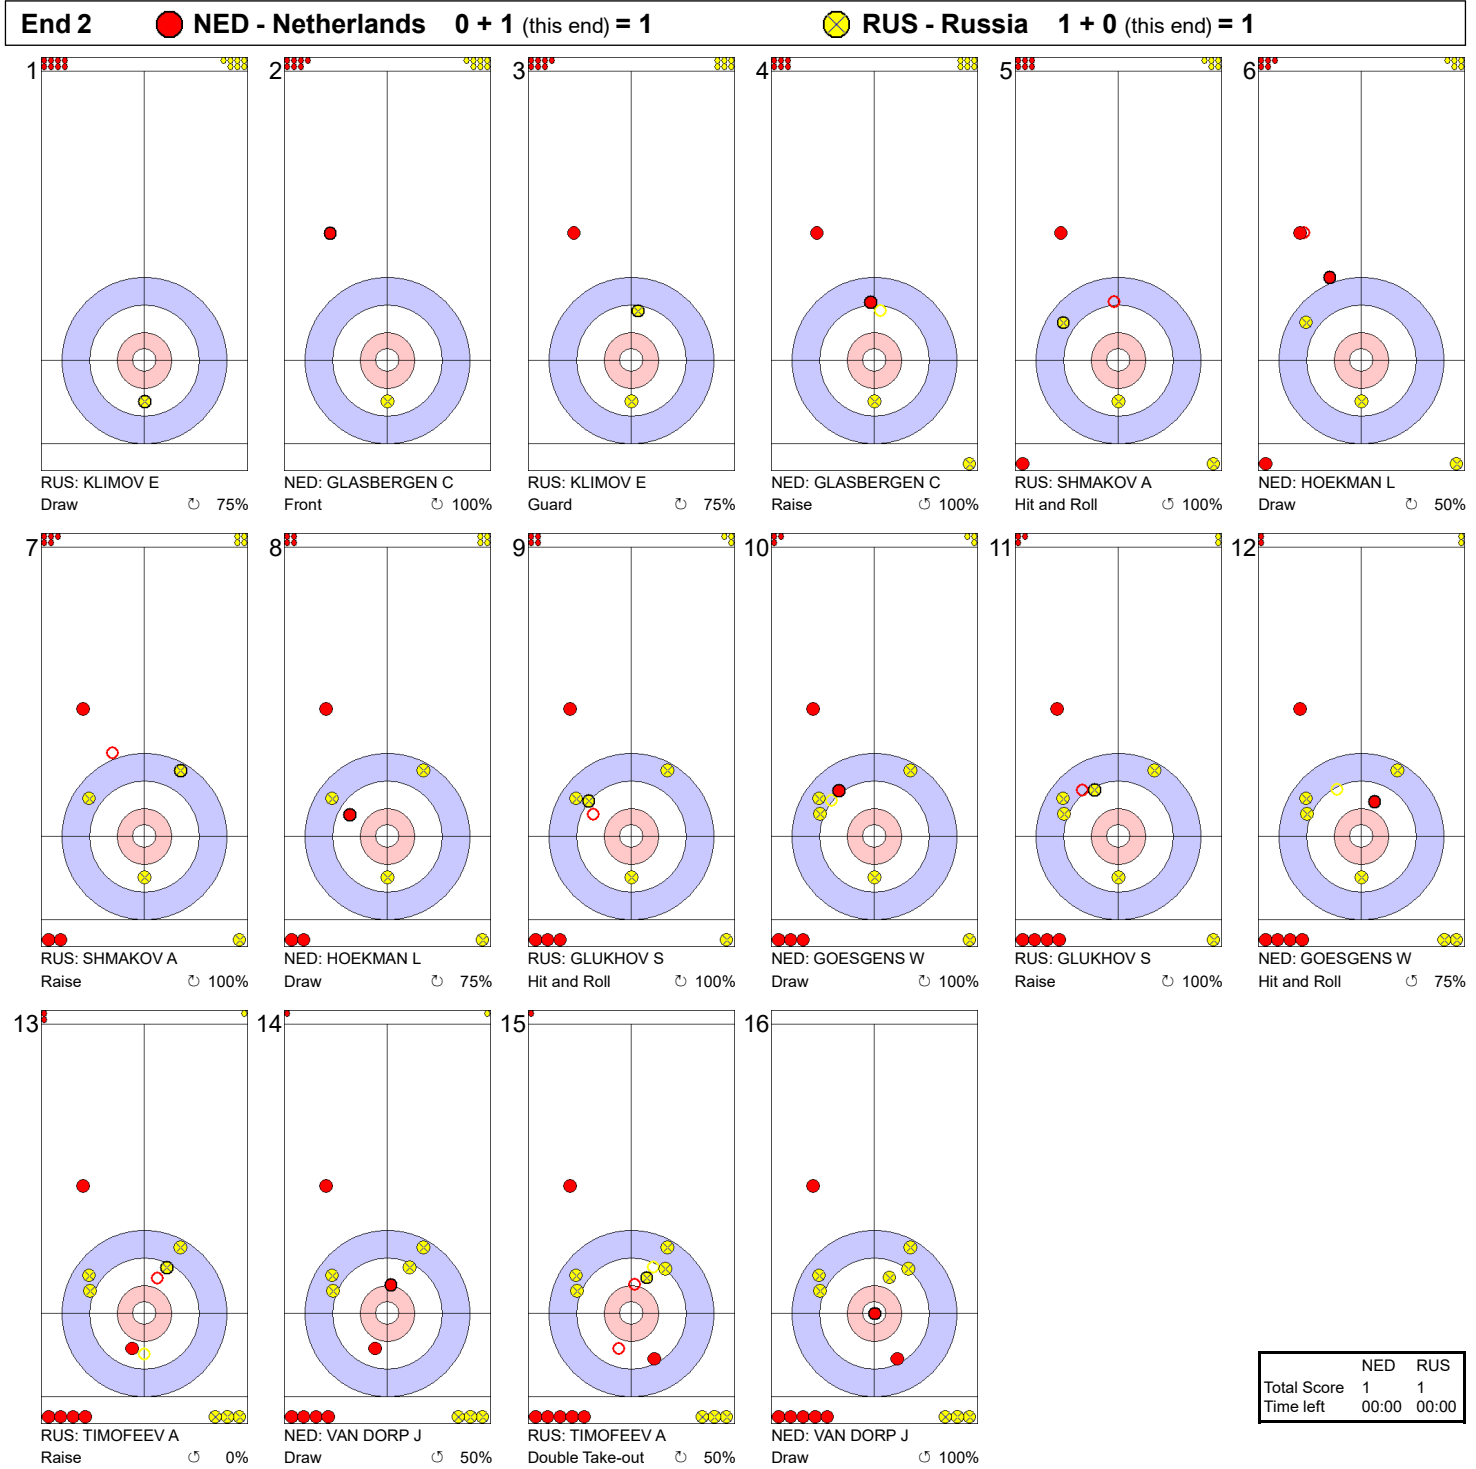

Game - Shot by Shot

End 1 ● NED - Netherlands 0 + 0 (this end) = 0   ⊗ RUS - Russia 0 + 1 (this end) = 1

1	2	3	4	5	6
RUS: KLIMOV E Draw 100%	NED: GLASBERGEN C Take-out 100%	RUS: KLIMOV E Raise 100%	NED: GLASBERGEN C Front 100%	RUS: SHMAKOV A Clearing 100%	NED: HOEKMAN L Front 100%
7	8	9	10	11	12
RUS: SHMAKOV A Raise 100%	NED: HOEKMAN L Take-out 100%	RUS: GLUKHOV S Clearing 100%	NED: GOESGENS W Front 100%	RUS: GLUKHOV S Clearing 100%	NED: GOESGENS W Draw 100%
13	14	15	16		
RUS: TIMOFEEV A Clearing 100%	NED: VAN DORP J Draw 100%	RUS: TIMOFEEV A Double Take-out 100%	NED: VAN DORP J Clearing 0%		

	NED	RUS
Total Score	0	1
Time left	00:00	00:00

Legend:
⤵ Clockwise   ⤴ Counter-clockwise   - Not considered

Game - Shot by Shot

Legend:
↻ Clockwise   ↺ Counter-clockwise   - Not considered