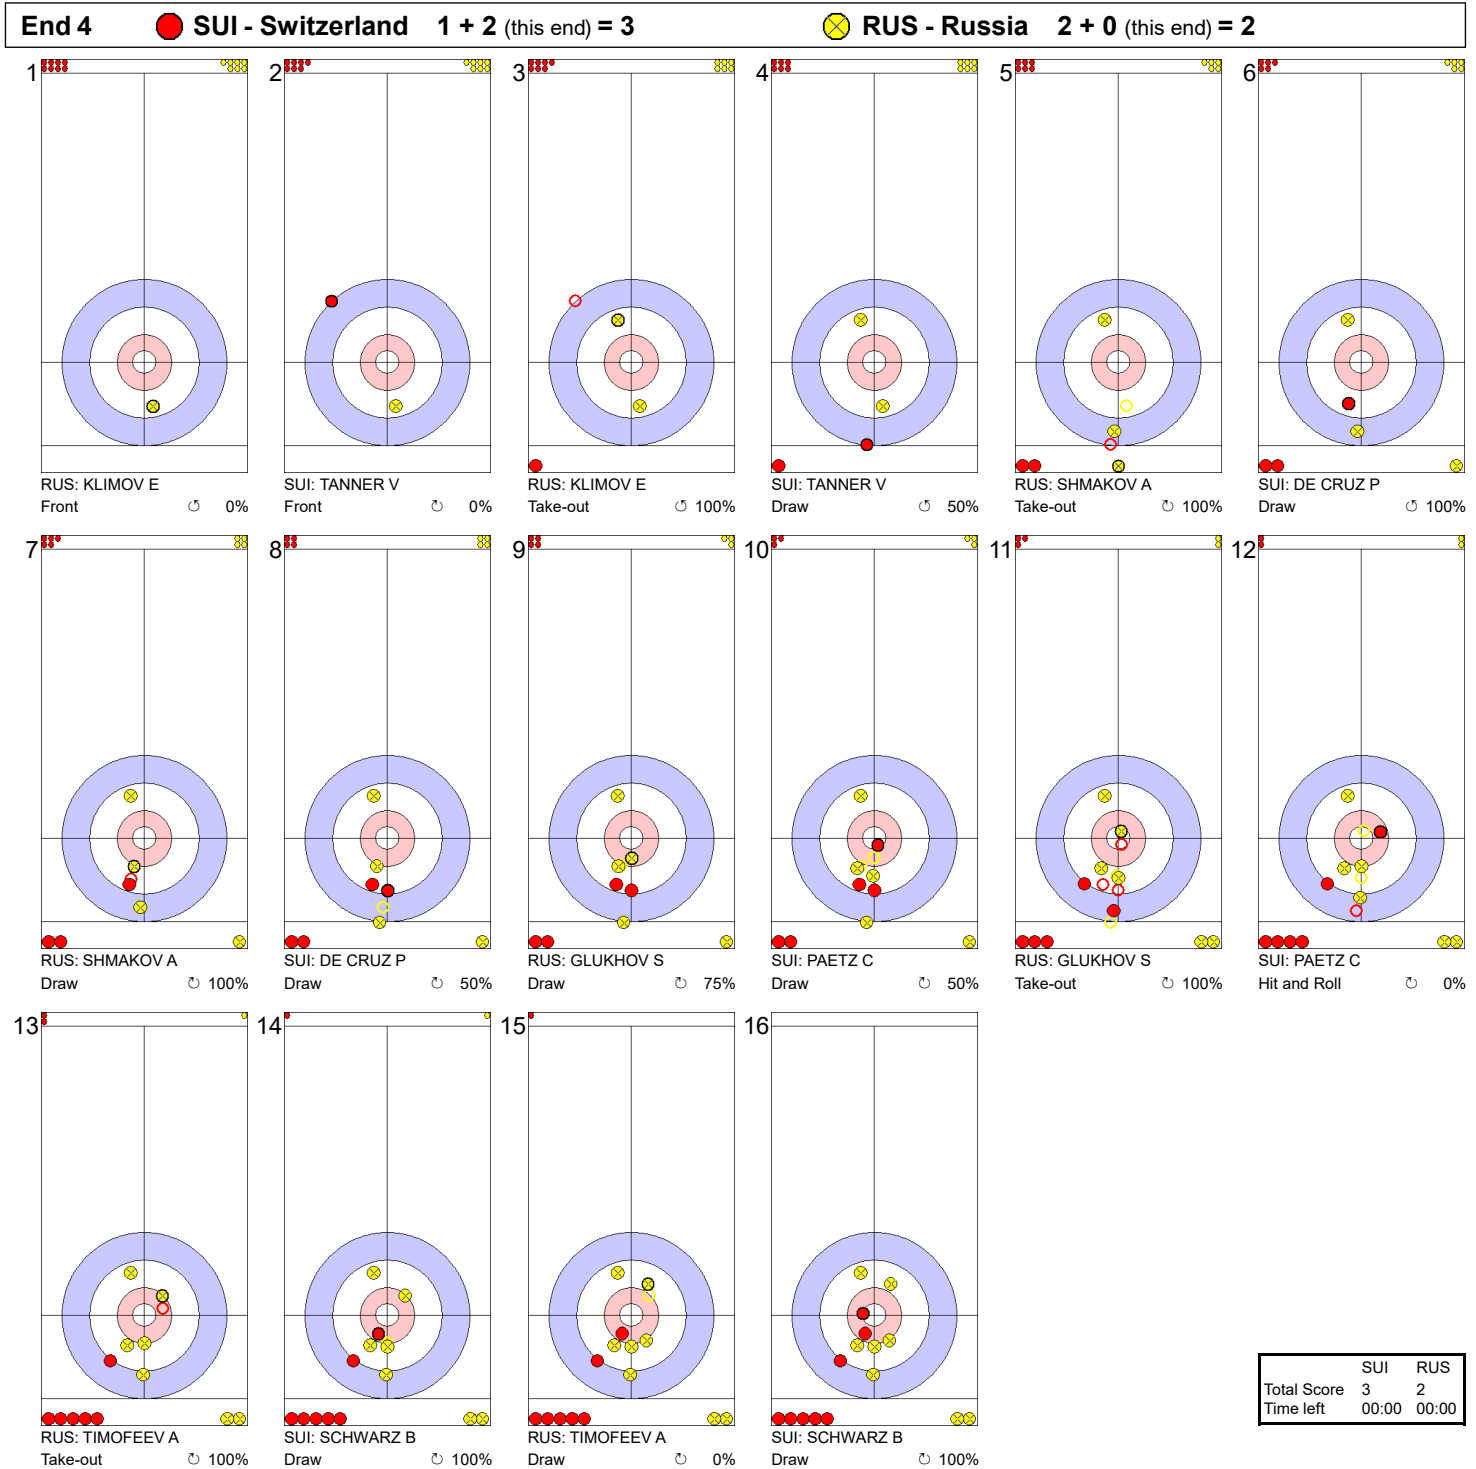

**Game - Shot by Shot**

**End 1** ● **SUI - Switzerland 0 + 1** (this end) = 1      ● **RUS - Russia 0 + 0** (this end) = 0

	SUI	RUS
Total Score	1	0
Time left	00:00	00:00

**Legend:**  
 ↻ Clockwise      ↺ Counter-clockwise      - Not considered

**Game - Shot by Shot**

**Legend:**  
 ↻ Clockwise      ↺ Counter-clockwise      - Not considered

**Game - Shot by Shot**

**Legend:**  
 ↻ Clockwise      ↺ Counter-clockwise      - Not considered

**Game - Shot by Shot**

**Legend:**  
 Clockwise     
 Counter-clockwise     
 - Not considered

**Game - Shot by Shot**

	SUI	RUS
Total Score	5	4
Time left	00:00	00:00

**Legend:**  
 ⤵ Clockwise      ⤴ Counter-clockwise      - Not considered

**Game - Shot by Shot**

**End 7** ● **SUI - Switzerland 5 + 0 (this end) = 5**      ● **RUS - Russia 4 + 1 (this end) = 5**

	SUI	RUS
Total Score	5	5
Time left	00:00	00:00

**Legend:**  
 ↻ Clockwise      ↺ Counter-clockwise      - Not considered