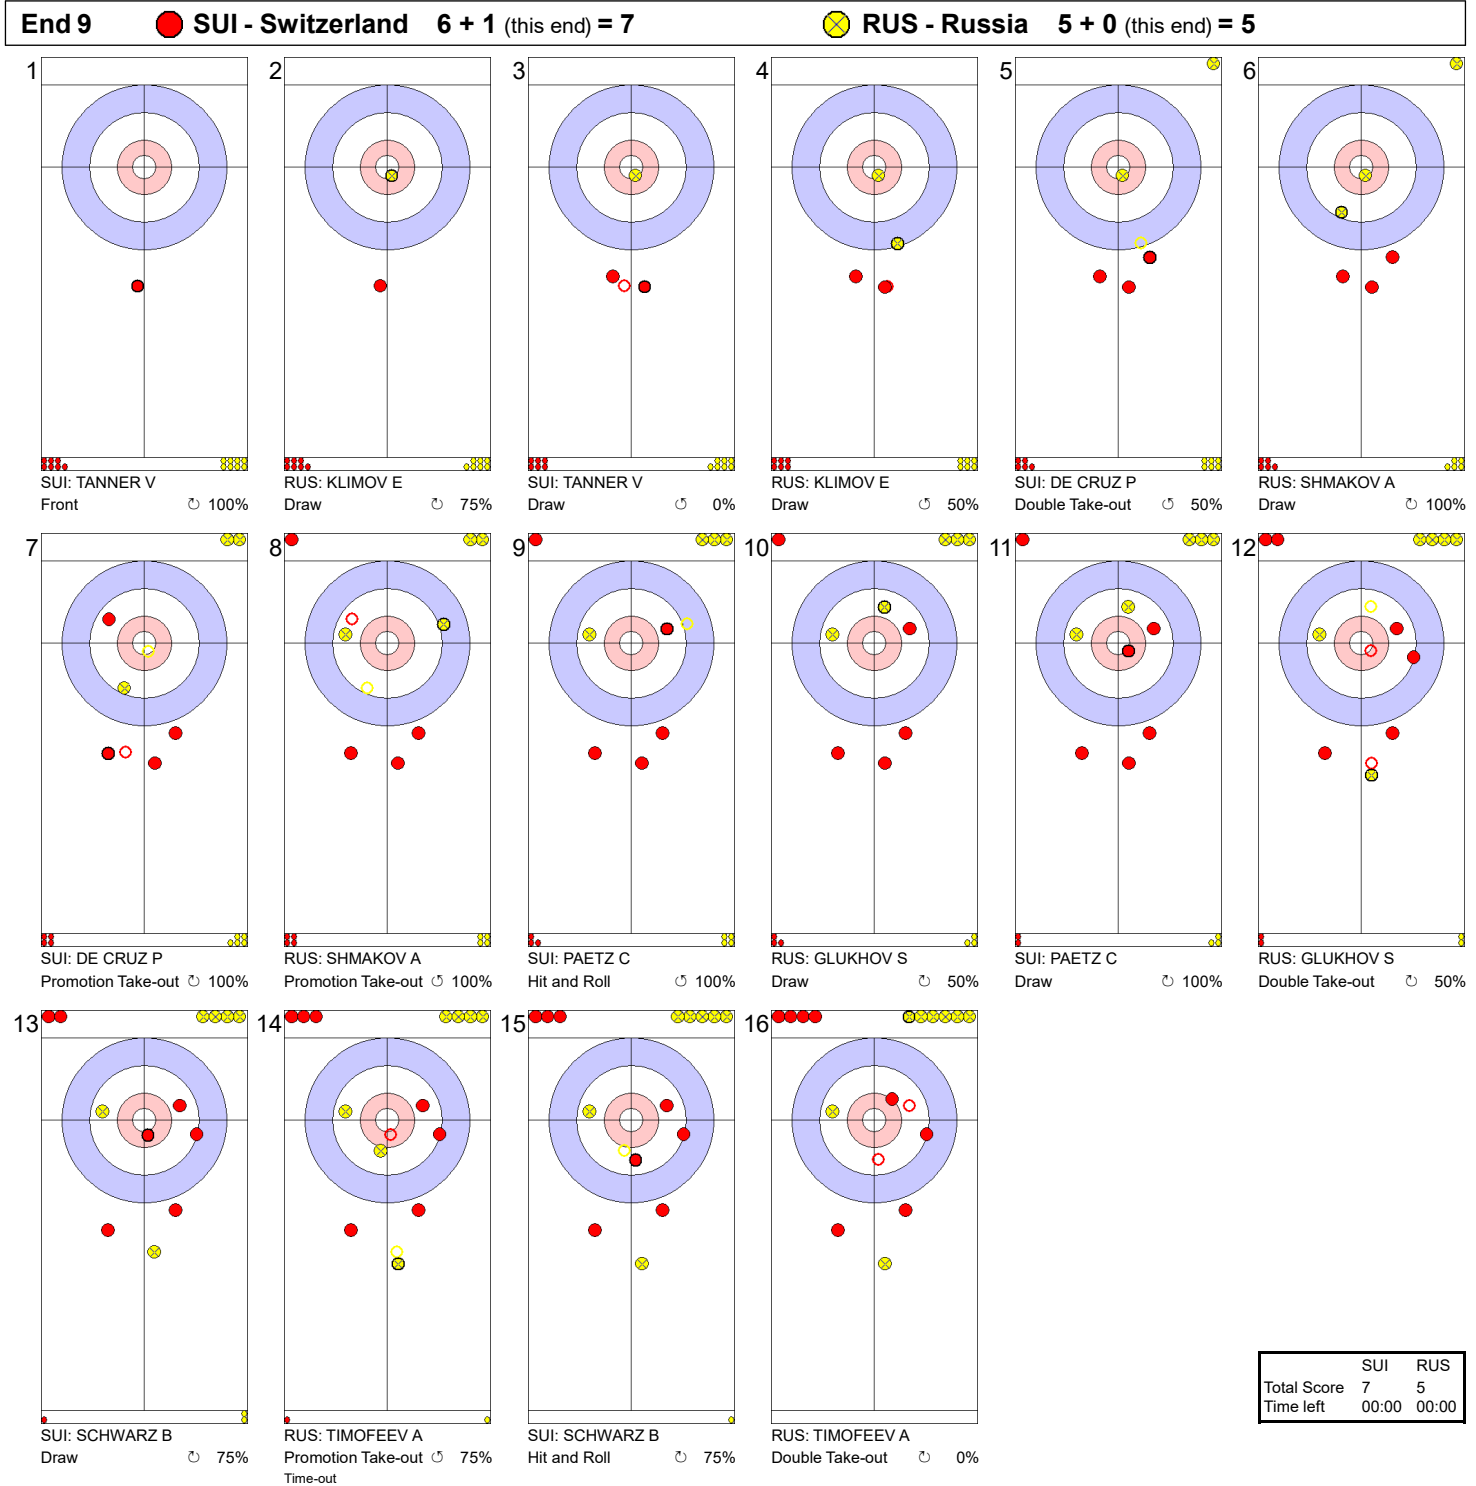

**Game - Shot by Shot**

**Legend:**  
 ↻ Clockwise      ↺ Counter-clockwise      - Not considered

**Game - Shot by Shot**

**Legend:**  
 ↻ Clockwise      ↺ Counter-clockwise      - Not considered

**Game - Shot by Shot**

**Legend:**  
 Clockwise     
 Counter-clockwise     
 - Not considered

**Game - Shot by Shot**

	SUI	RUS
Total Score	5	4
Time left	00:00	00:00

**Legend:**  
 ⤵ Clockwise      ⤴ Counter-clockwise      - Not considered

**Game - Shot by Shot**

**End 7** ● **SUI - Switzerland 5 + 0 (this end) = 5**      ● **RUS - Russia 4 + 1 (this end) = 5**

	SUI	RUS
Total Score	5	5
Time left	00:00	00:00

**Legend:**  
 ↻ Clockwise      ↺ Counter-clockwise      - Not considered

**Game - Shot by Shot**

**Legend:**  
 Clockwise     
 Counter-clockwise     
 - Not considered

**Game - Shot by Shot**

	SUI	RUS
Total Score	7	5
Time left	00:00	00:00

**Legend:**  
 ↻ Clockwise      ↺ Counter-clockwise      - Not considered