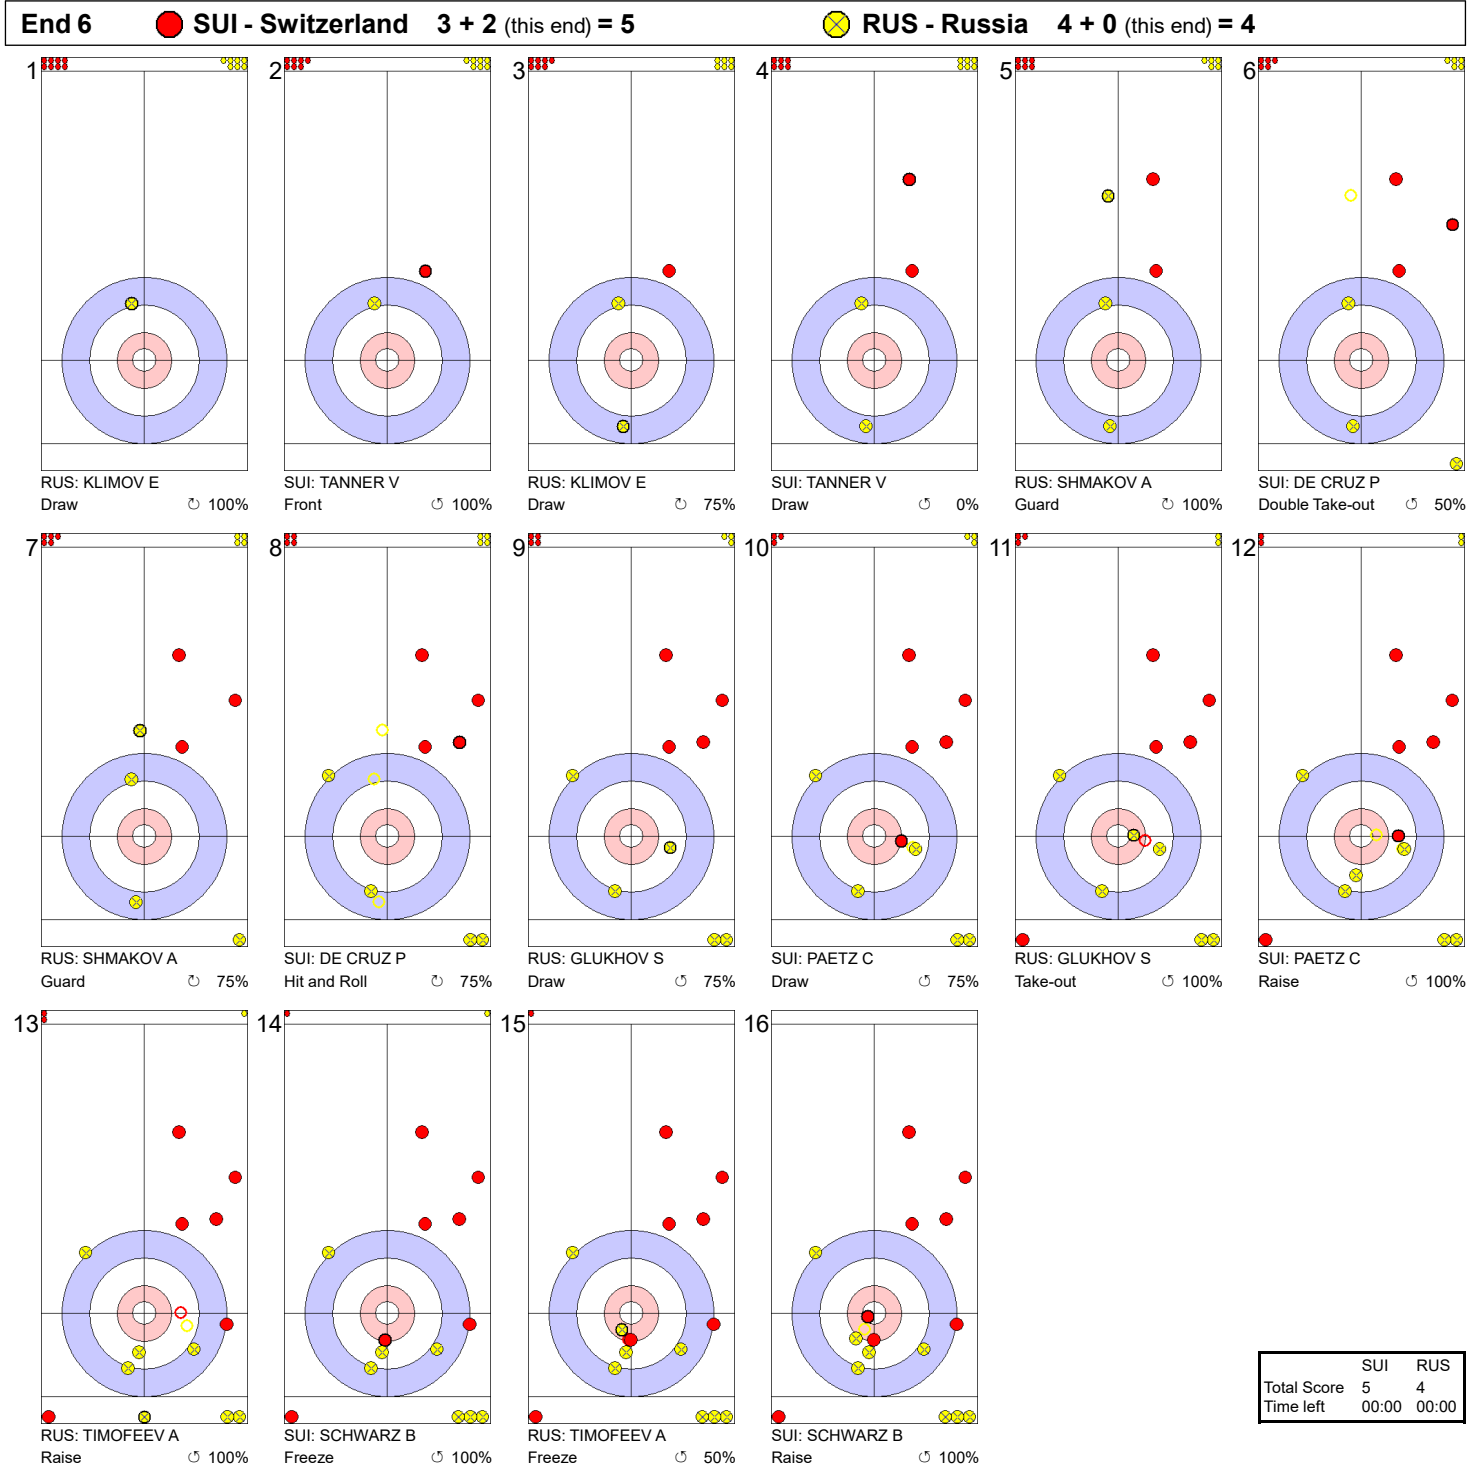

**Game - Shot by Shot**

**End 1** ● **SUI - Switzerland 0 + 1** (this end) = 1      ● **RUS - Russia 0 + 0** (this end) = 0

	SUI	RUS
Total Score	1	0
Time left	00:00	00:00

**Legend:**  
 ↻ Clockwise      ↺ Counter-clockwise      - Not considered

**Game - Shot by Shot**

**Legend:**  
 ↻ Clockwise      ↺ Counter-clockwise      - Not considered

**Game - Shot by Shot**

**Legend:**  
 ↻ Clockwise      ↺ Counter-clockwise      - Not considered

**Game - Shot by Shot**

**Legend:**  
 Clockwise     
 Counter-clockwise     
 - Not considered

**Game - Shot by Shot**

	SUI	RUS
Total Score	5	4
Time left	00:00	00:00

**Legend:**  
 ⤵ Clockwise      ⤴ Counter-clockwise      - Not considered

**Game - Shot by Shot**

**End 7** ● **SUI - Switzerland 5 + 0 (this end) = 5**      ● **RUS - Russia 4 + 1 (this end) = 5**

	SUI	RUS
Total Score	5	5
Time left	00:00	00:00

**Legend:**  
 ↻ Clockwise      ↺ Counter-clockwise      - Not considered