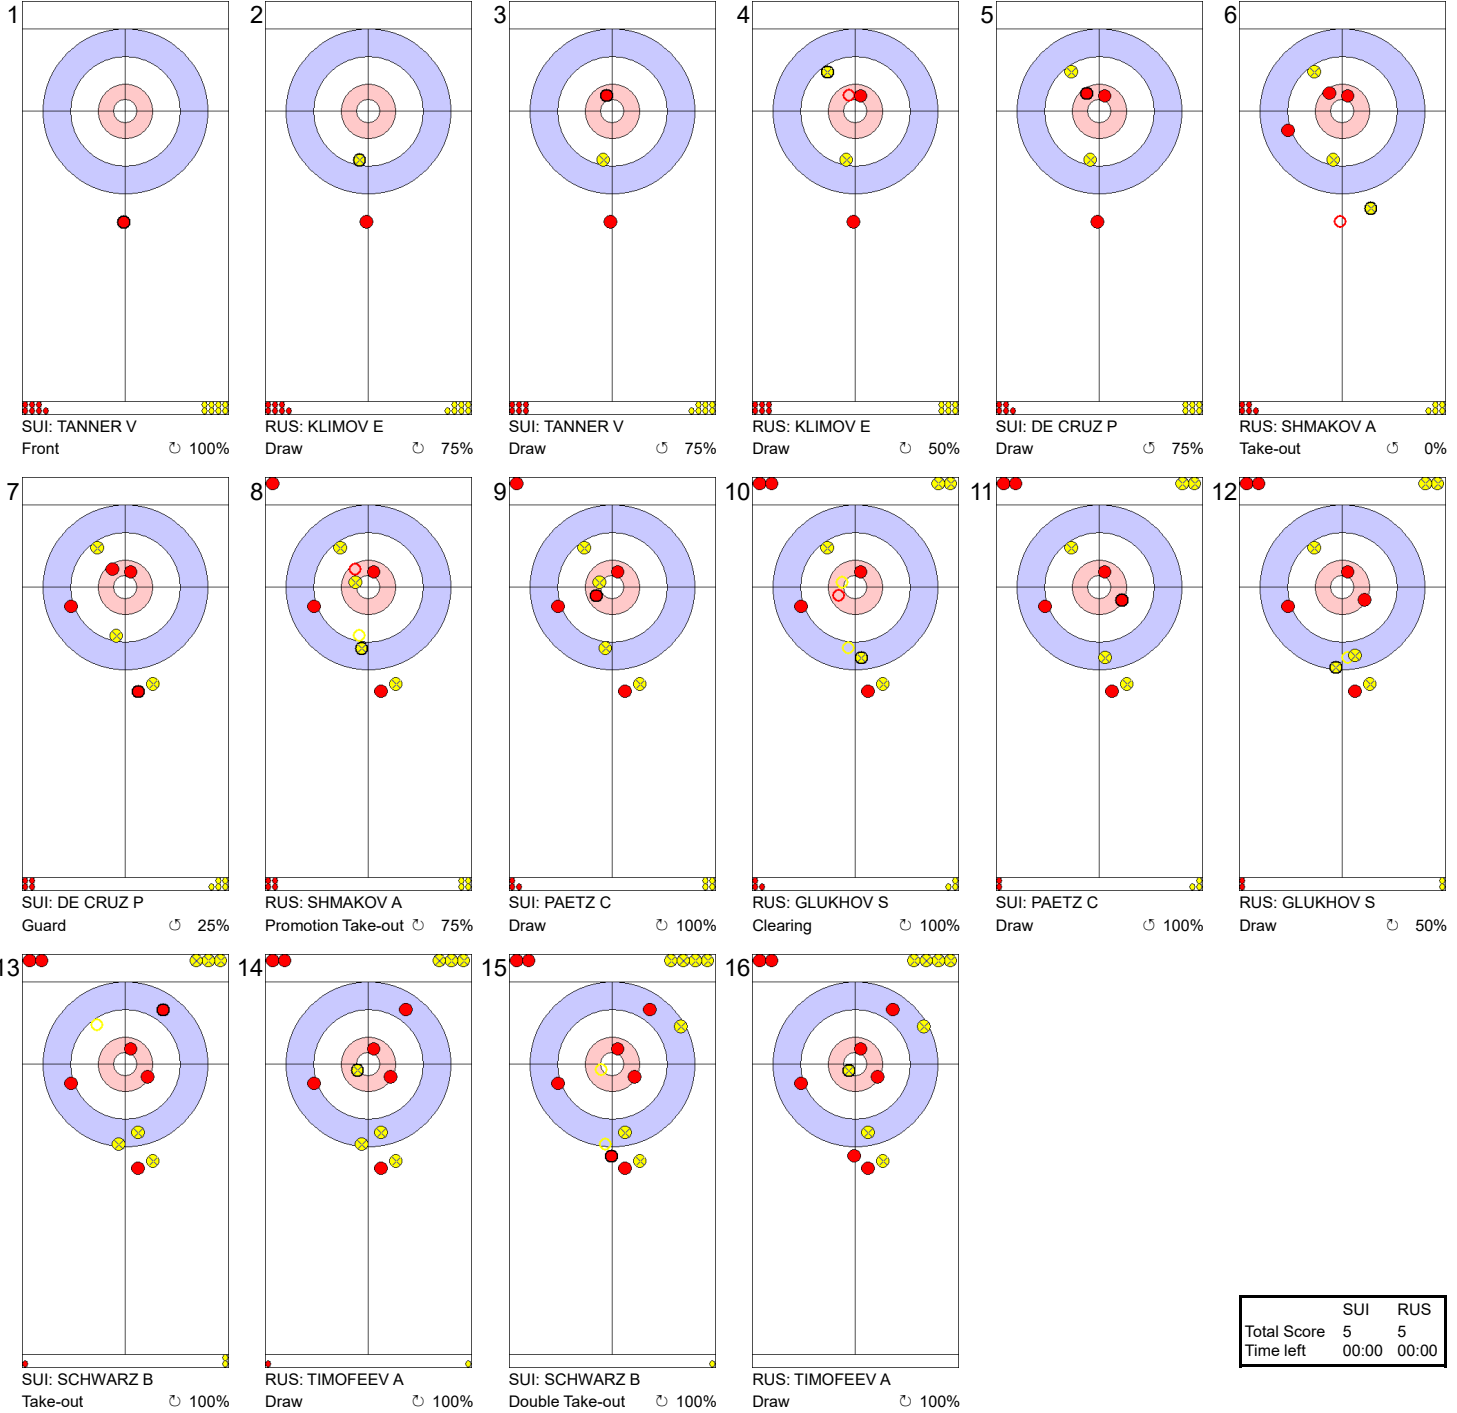

**Game - Shot by Shot**

**Legend:**  
 ↻ Clockwise      ↺ Counter-clockwise      - Not considered

**Game - Shot by Shot**

**Legend:**  
 ↻ Clockwise      ↺ Counter-clockwise      - Not considered

**Game - Shot by Shot**

**Legend:**  
 Clockwise     
 Counter-clockwise     
 - Not considered

**Game - Shot by Shot**

	SUI	RUS
Total Score	5	4
Time left	00:00	00:00

**Legend:**  
 ⤵ Clockwise      ⤴ Counter-clockwise      - Not considered

**Game - Shot by Shot**

**End 7** ● **SUI - Switzerland 5 + 0 (this end) = 5**      ● **RUS - Russia 4 + 1 (this end) = 5**

	SUI	RUS
Total Score	5	5
Time left	00:00	00:00

**Legend:**  
 ↻ Clockwise      ↺ Counter-clockwise      - Not considered

**Game - Shot by Shot**

**Legend:**  
 Clockwise     
 Counter-clockwise     
 - Not considered

**Game - Shot by Shot**

	SUI	RUS
Total Score	7	5
Time left	00:00	00:00

**Legend:**  
 ↻ Clockwise      ↺ Counter-clockwise      - Not considered